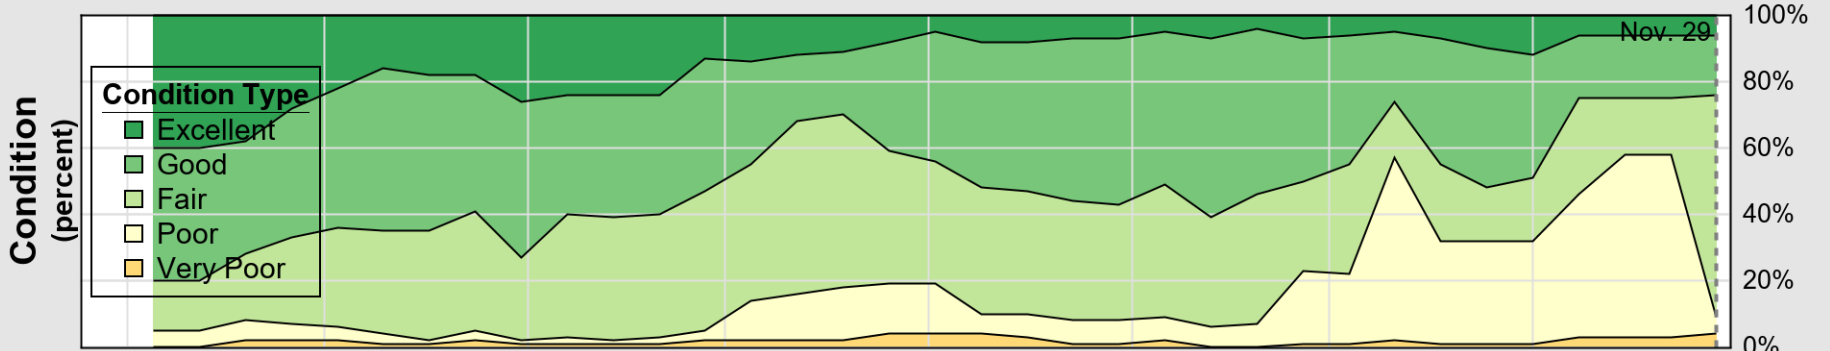

USDA

Crop Progress and Condition: Pasture and Range in Delaware , 2020

NASS

Progress Year(s) ——— 2020   ······ 2019   ······ 2015 - 2019

Source: National Agricultural Statistics Service (NASS), Crop Progress Report