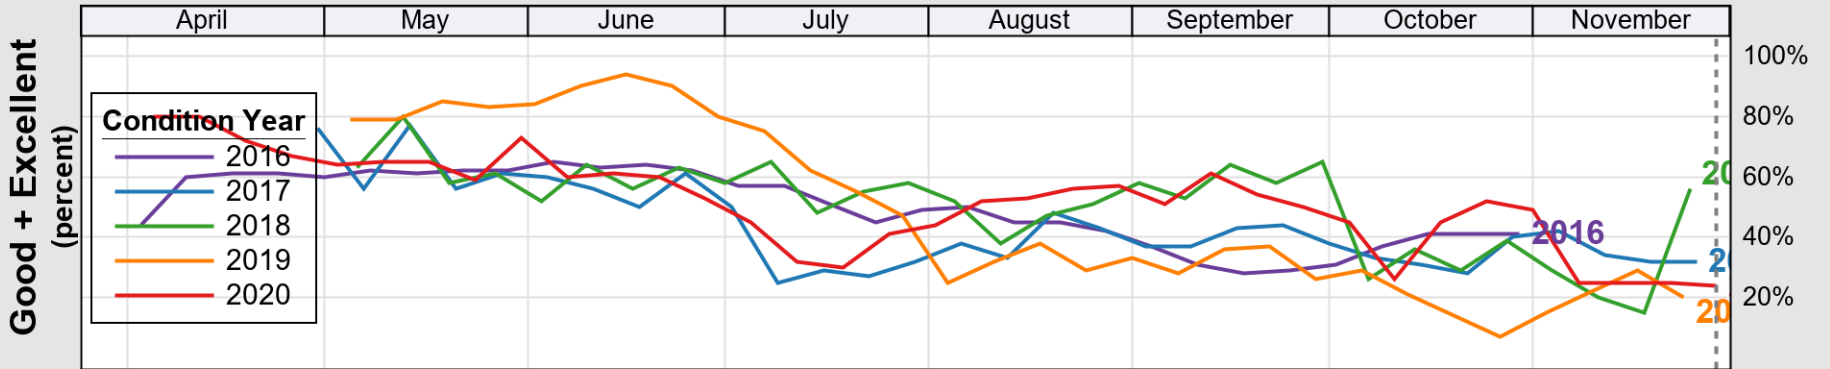

USDA

Crop Progress and Condition: Pasture and Range in Delaware , 2020

NASS

Progress Year(s) ——— 2020   ······ 2019   ······ 2015 - 2019

Source: National Agricultural Statistics Service (NASS), Crop Progress Report