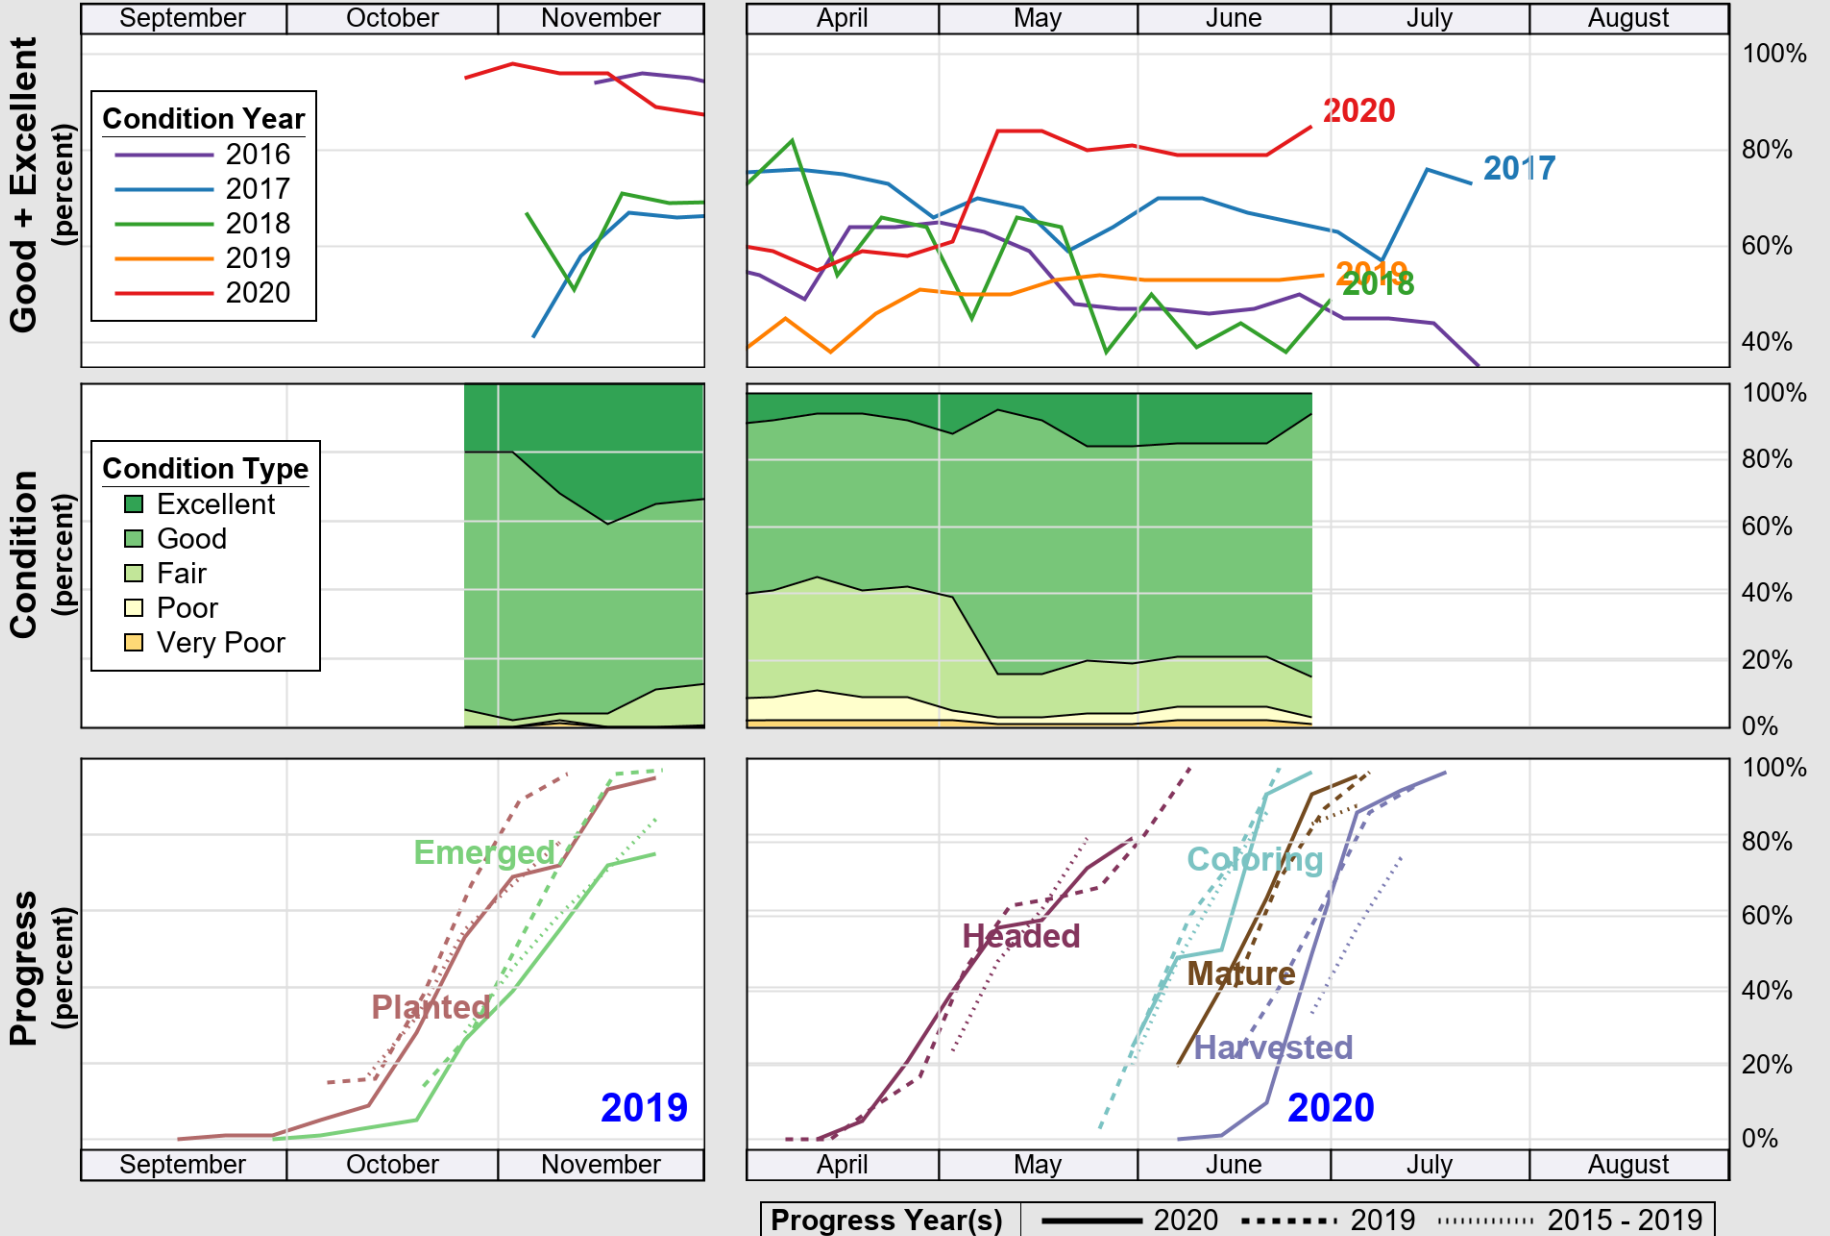

# Crop Progress and Condition: Soybeans in Delaware , 2020

NASS

Source: National Agricultural Statistics Service (NASS), Crop Progress Report

USDA

# Crop Progress and Condition: Winter Wheat in Delaware , 2020

NASS

Source: National Agricultural Statistics Service (NASS), Crop Progress Report