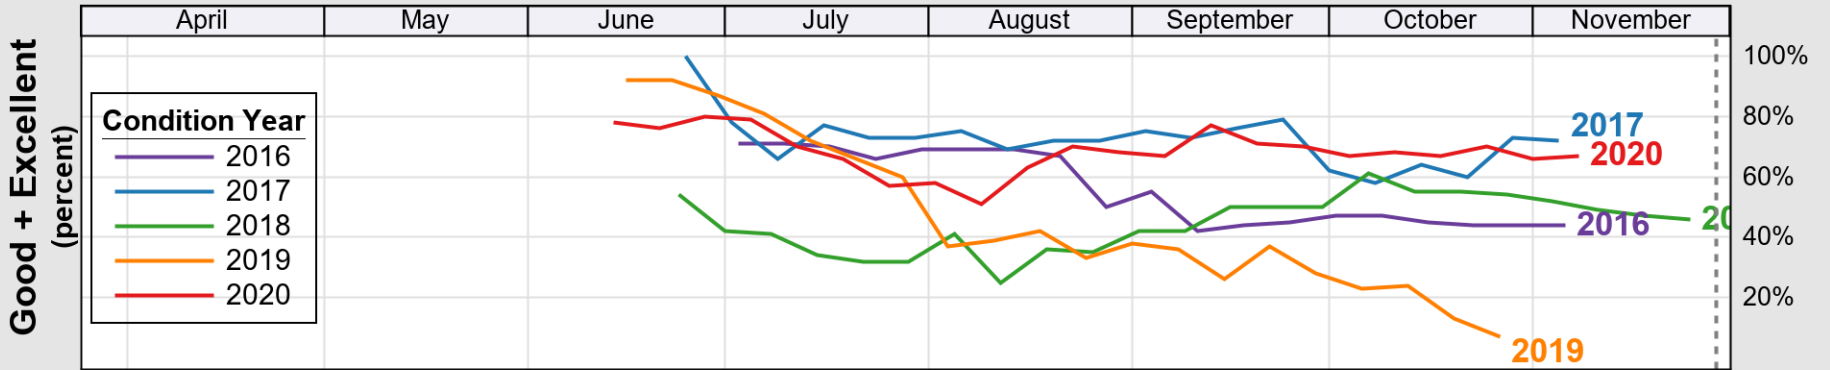

USDA

Crop Progress and Condition: Soybeans in Delaware , 2020

NASS

Source: National Agricultural Statistics Service (NASS), Crop Progress Report