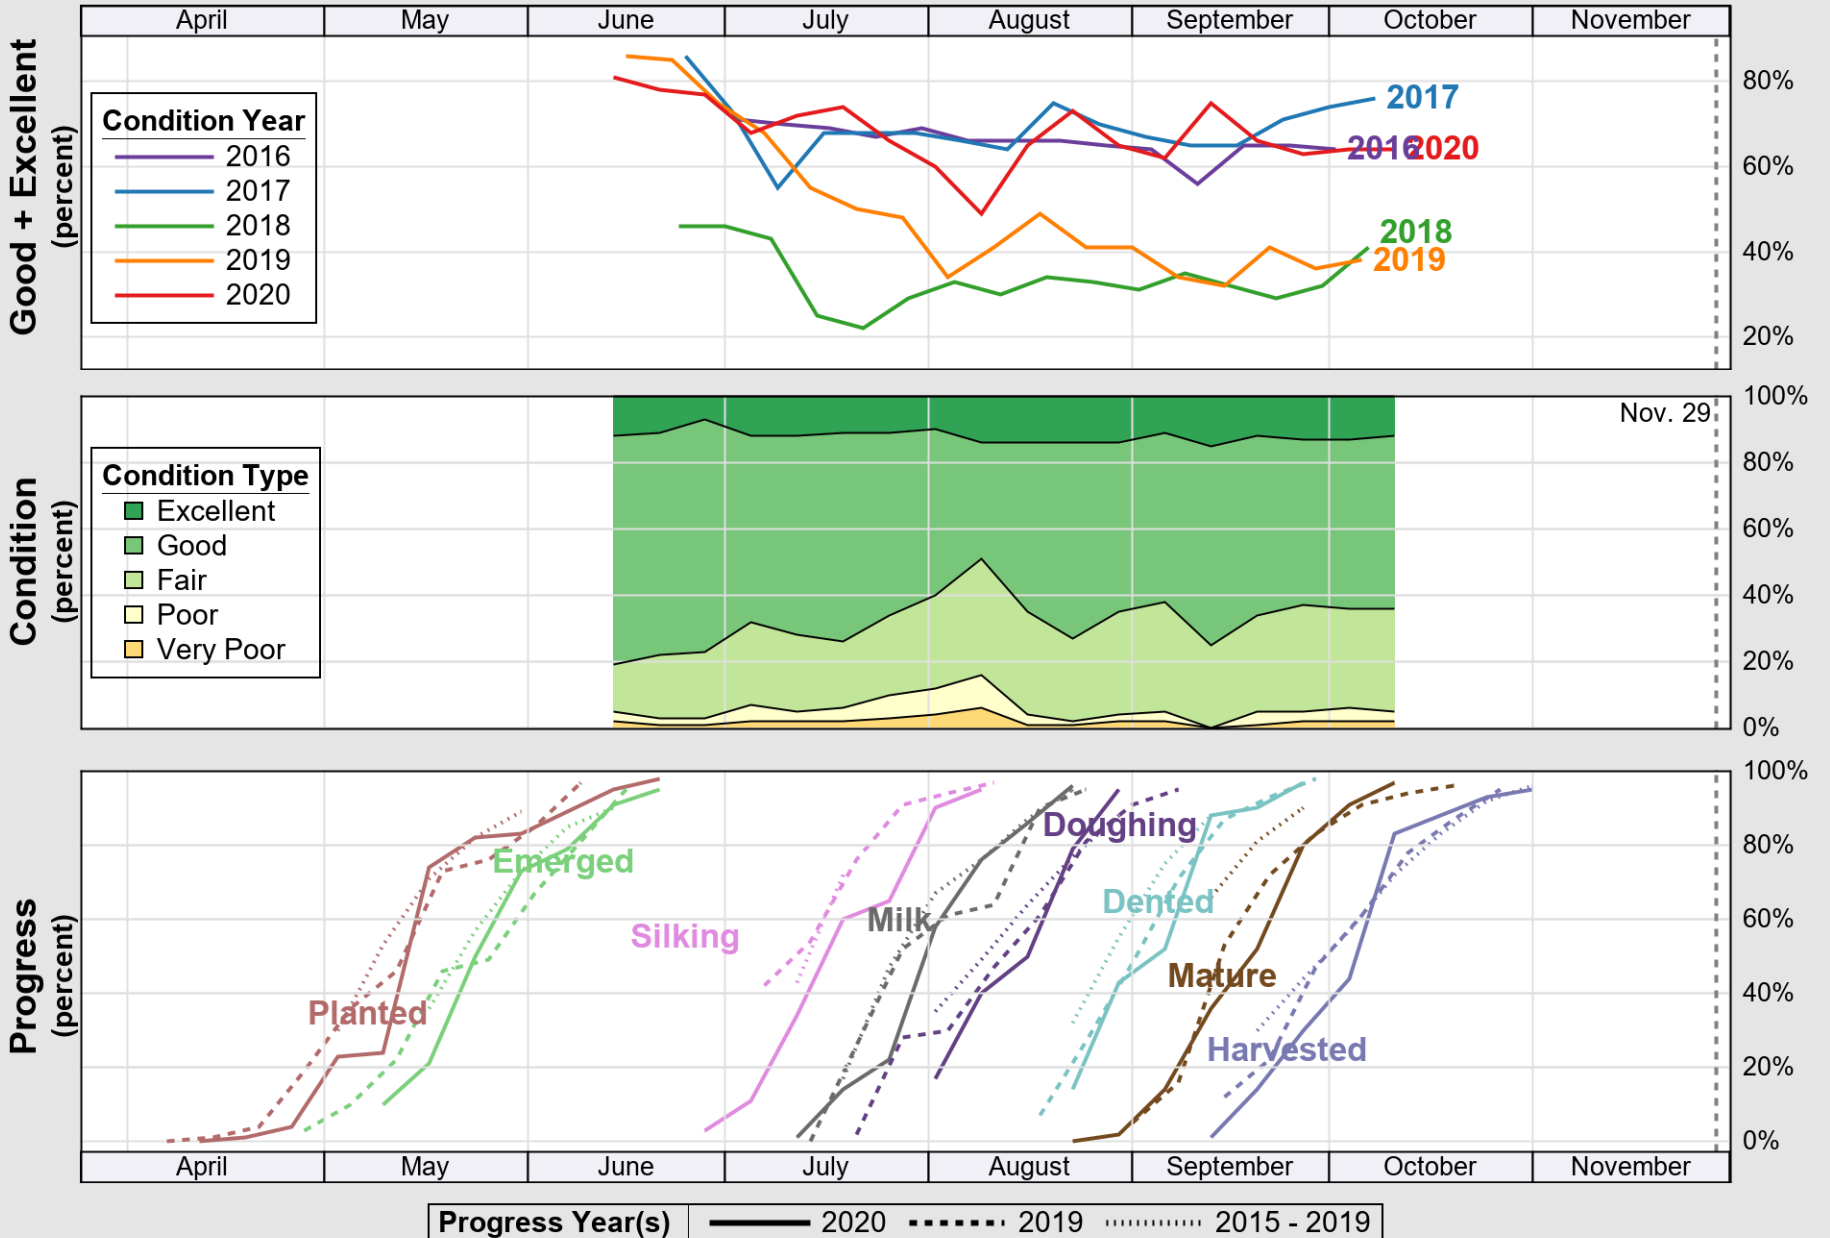

# Crop Progress and Condition: Corn in Delaware , 2020

NASS

Source: National Agricultural Statistics Service (NASS), Crop Progress Report

USDA

# Crop Progress and Condition: Pasture and Range in Delaware , 2020

NASS

Progress Year(s) ——— 2020    ······ 2019    ······ 2015 - 2019

Source: National Agricultural Statistics Service (NASS), Crop Progress Report