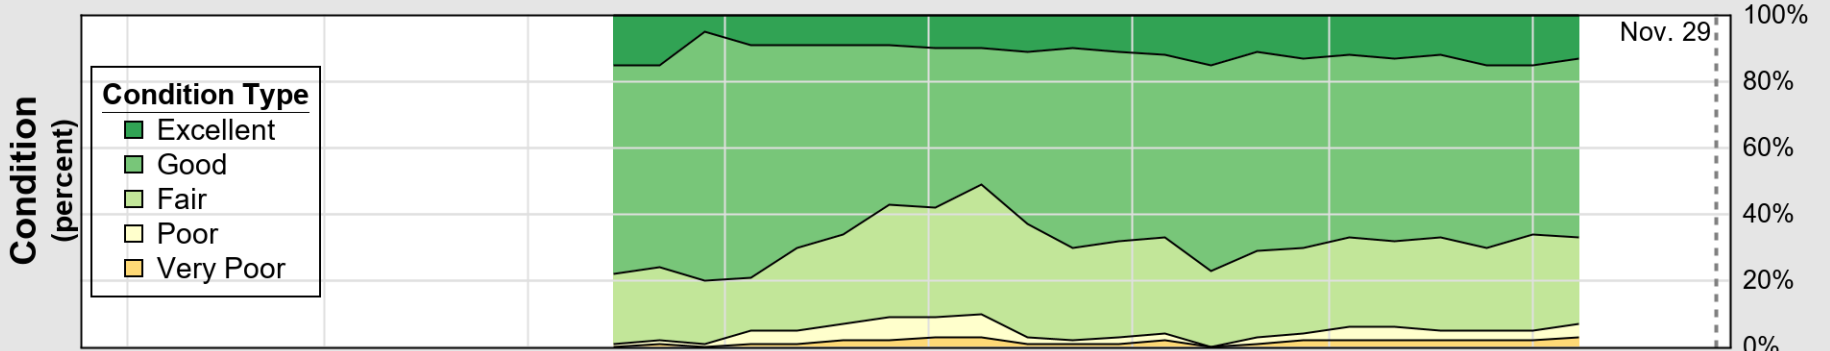

USDA

Crop Progress and Condition: Soybeans in Delaware , 2020

NASS

Source: National Agricultural Statistics Service (NASS), Crop Progress Report