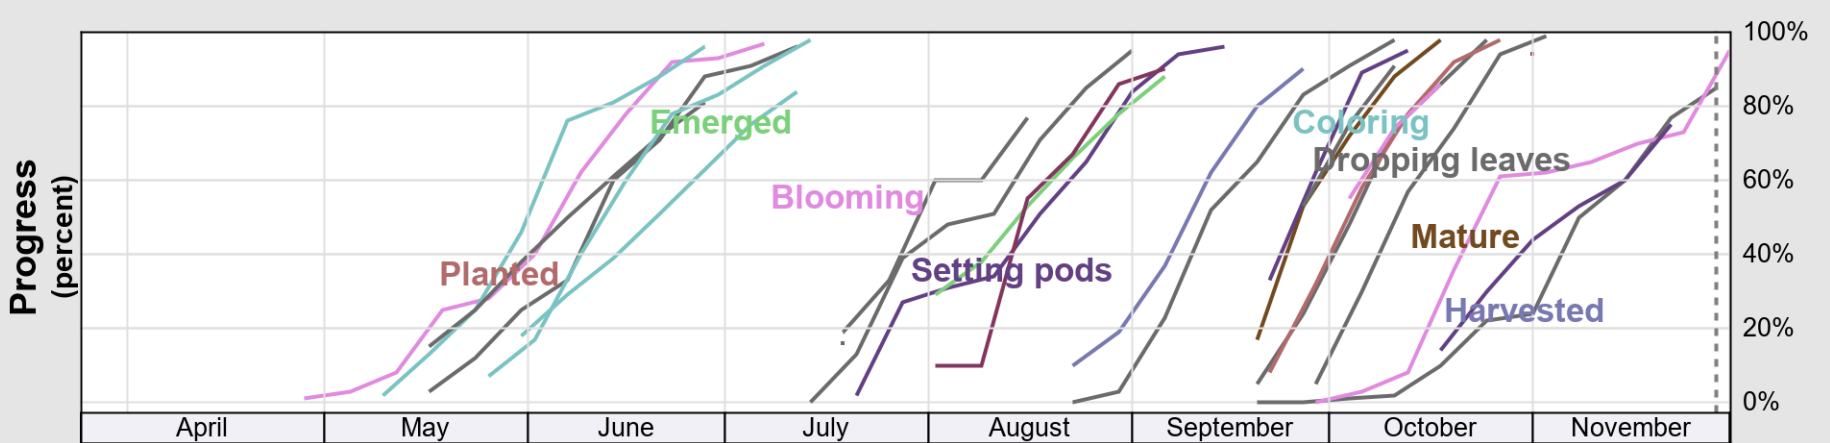

USDA

Crop Progress and Condition: Soybeans in Delaware , 2020

NASS

Source: National Agricultural Statistics Service (NASS), Crop Progress Report