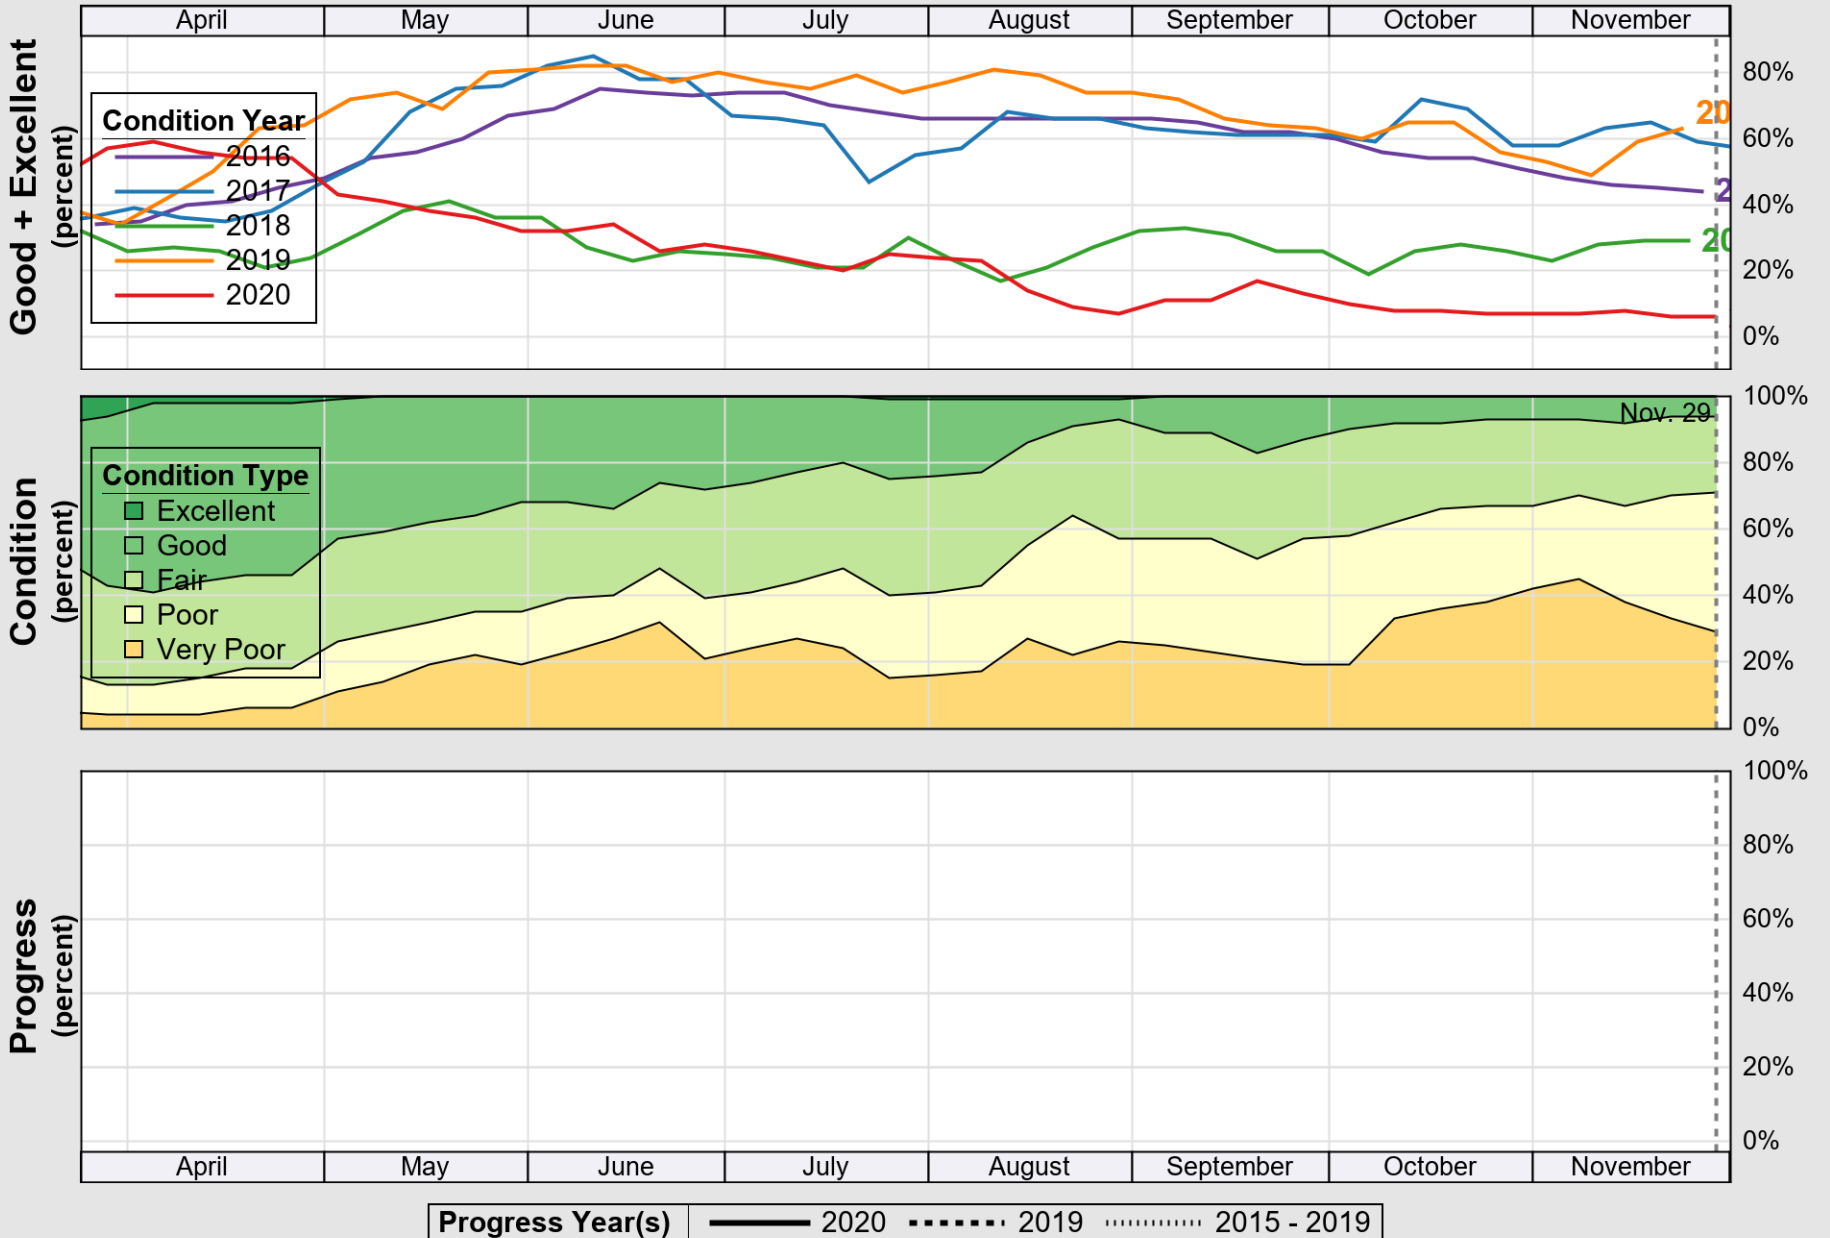

USDA

Crop Progress and Condition: Barley in Colorado , 2020

NASS

Progress Year(s) ——— 2020 - - - - - 2019 2015 - 2019

Source: National Agricultural Statistics Service (NASS), Crop Progress Report

USDA

Crop Progress and Condition: Corn in Colorado , 2020

NASS

Source: National Agricultural Statistics Service (NASS), Crop Progress Report

USDA

Crop Progress and Condition: Pasture and Range in Colorado , 2020

NASS

Source: National Agricultural Statistics Service (NASS), Crop Progress Report

USDA

Crop Progress and Condition: Sorghum in Colorado , 2020

NASS

Source: National Agricultural Statistics Service (NASS), Crop Progress Report

USDA

Crop Progress and Condition: Spring Wheat in Colorado , 2020

NASS

Source: National Agricultural Statistics Service (NASS), Crop Progress Report

USDA

Crop Progress and Condition: Sugar Beets in Colorado , 2020

NASS

Source: National Agricultural Statistics Service (NASS), Crop Progress Report