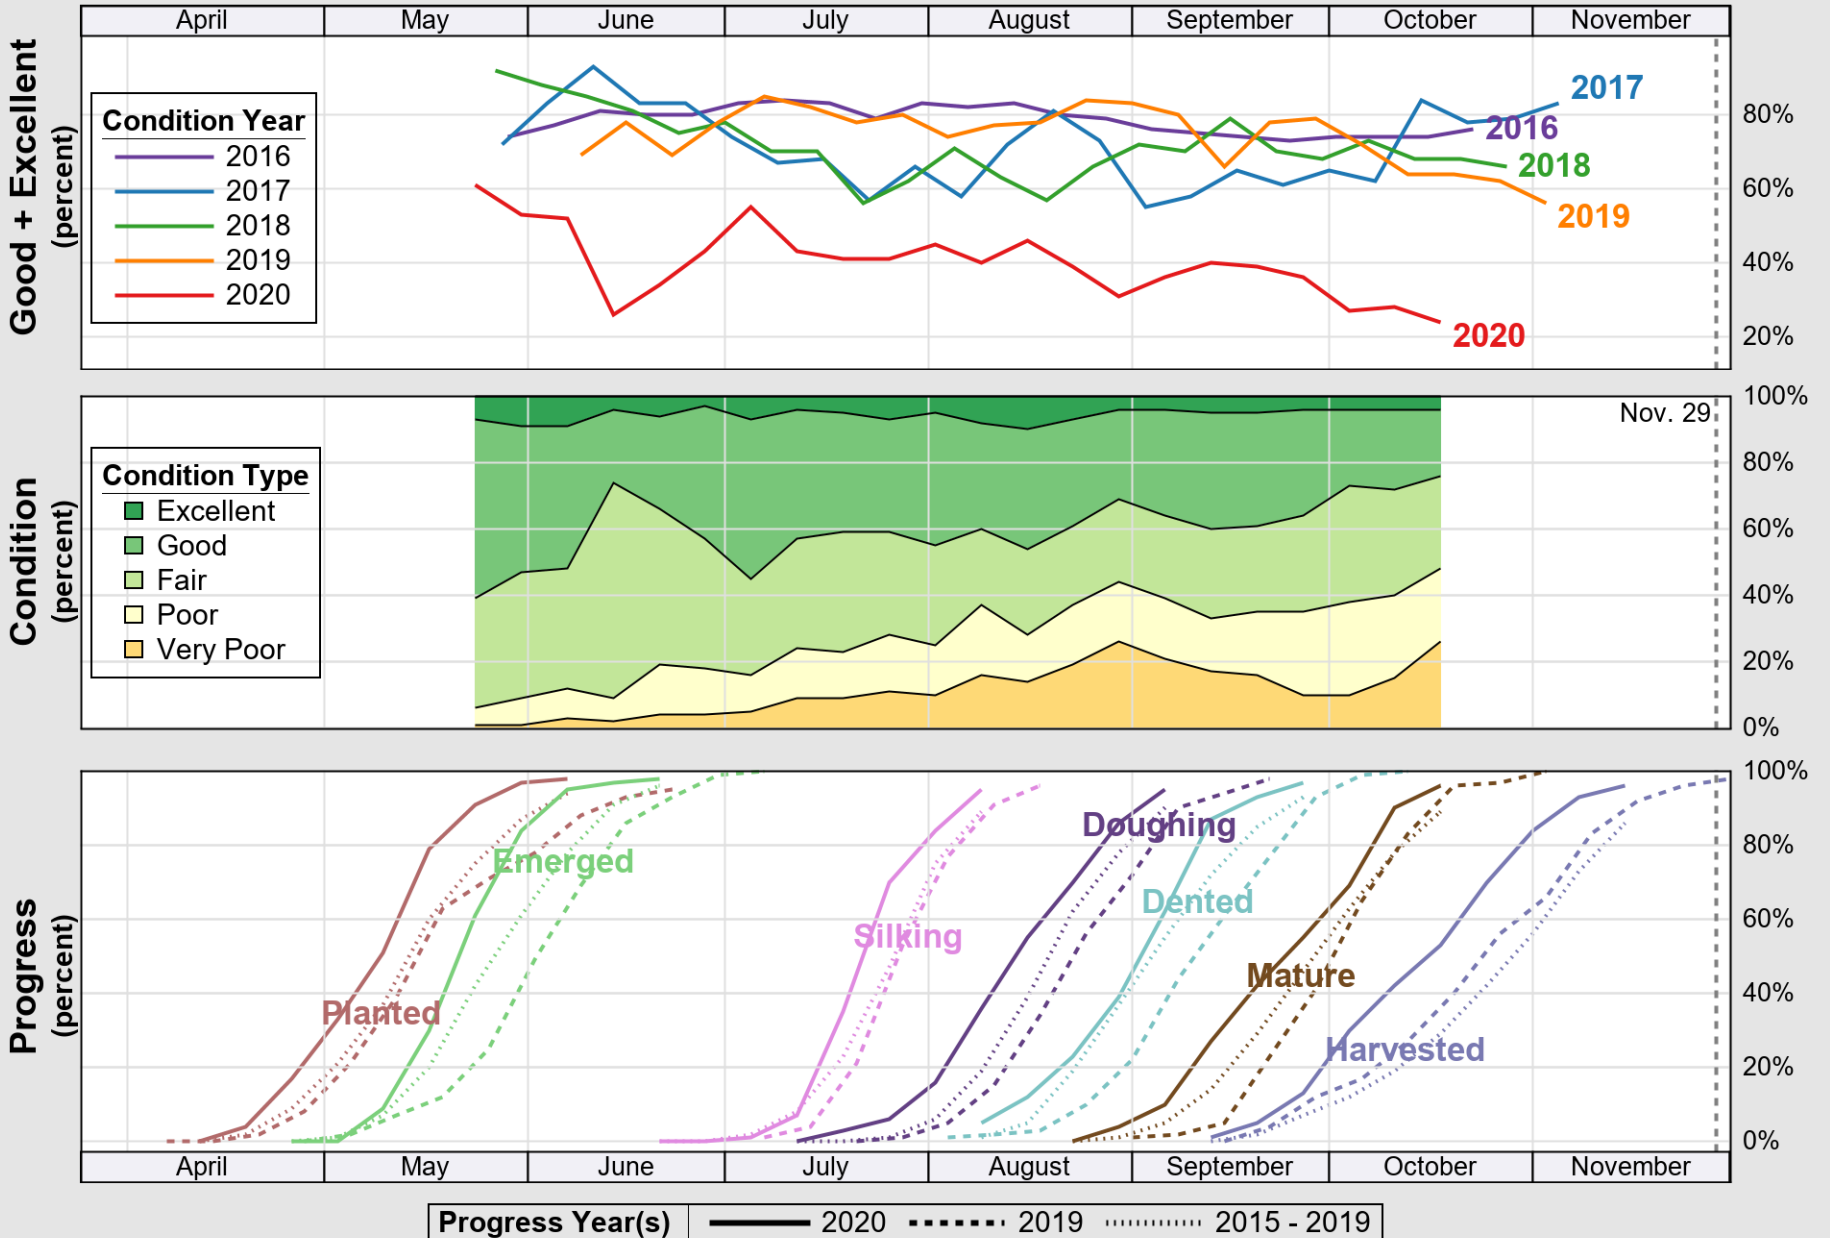

USDA

Crop Progress and Condition: Barley in Colorado , 2020

NASS

Progress Year(s) ——— 2020 - - - - - 2019 2015 - 2019

Source: National Agricultural Statistics Service (NASS), Crop Progress Report

USDA

Crop Progress and Condition: Corn in Colorado , 2020

NASS

Source: National Agricultural Statistics Service (NASS), Crop Progress Report

USDA

Crop Progress and Condition: Pasture and Range in Colorado , 2020

NASS

Source: National Agricultural Statistics Service (NASS), Crop Progress Report

USDA

Crop Progress and Condition: Sorghum in Colorado , 2020

NASS

Source: National Agricultural Statistics Service (NASS), Crop Progress Report

USDA

Crop Progress and Condition: Spring Wheat in Colorado , 2020