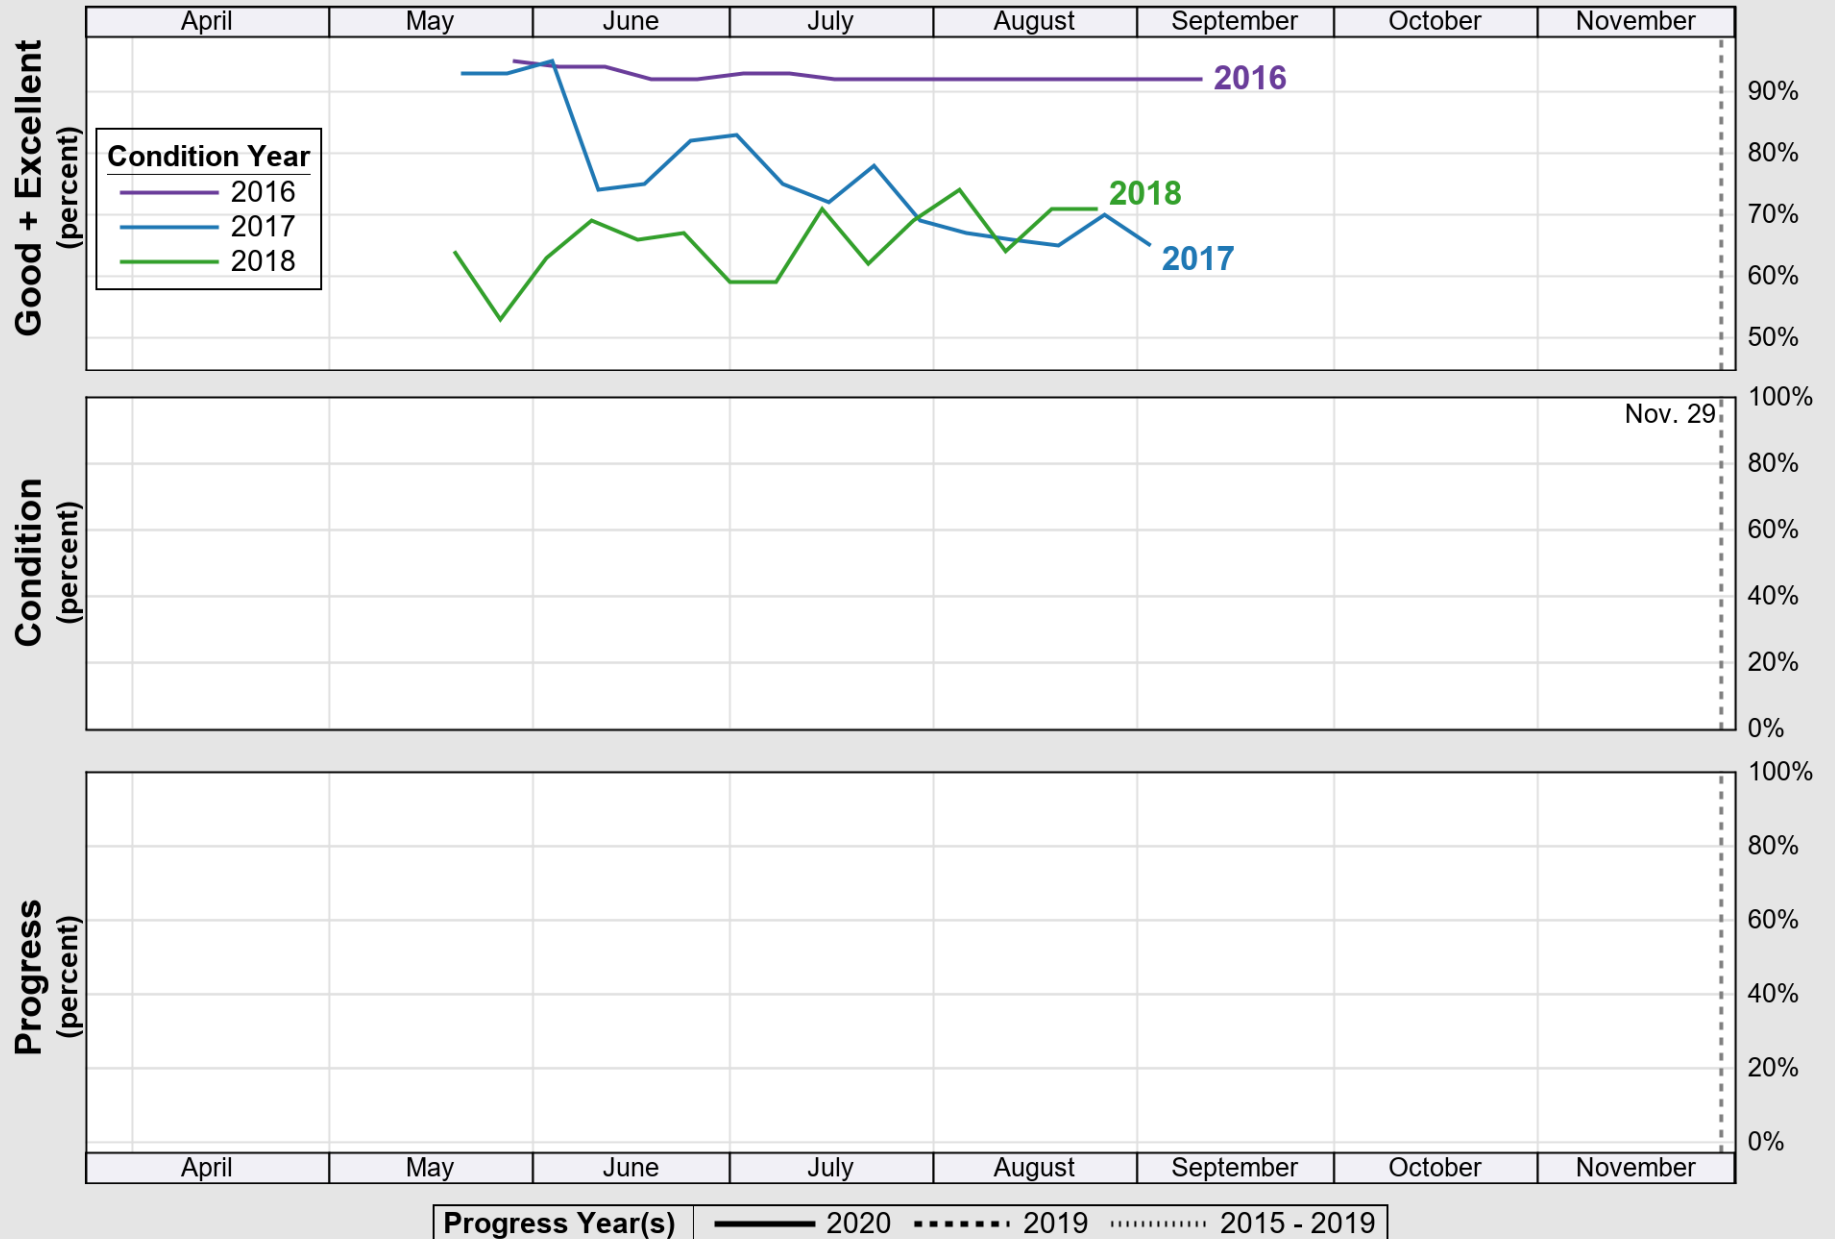

USDA

Crop Progress and Condition: Spring Wheat in Colorado , 2020

NASS

Source: National Agricultural Statistics Service (NASS), Crop Progress Report