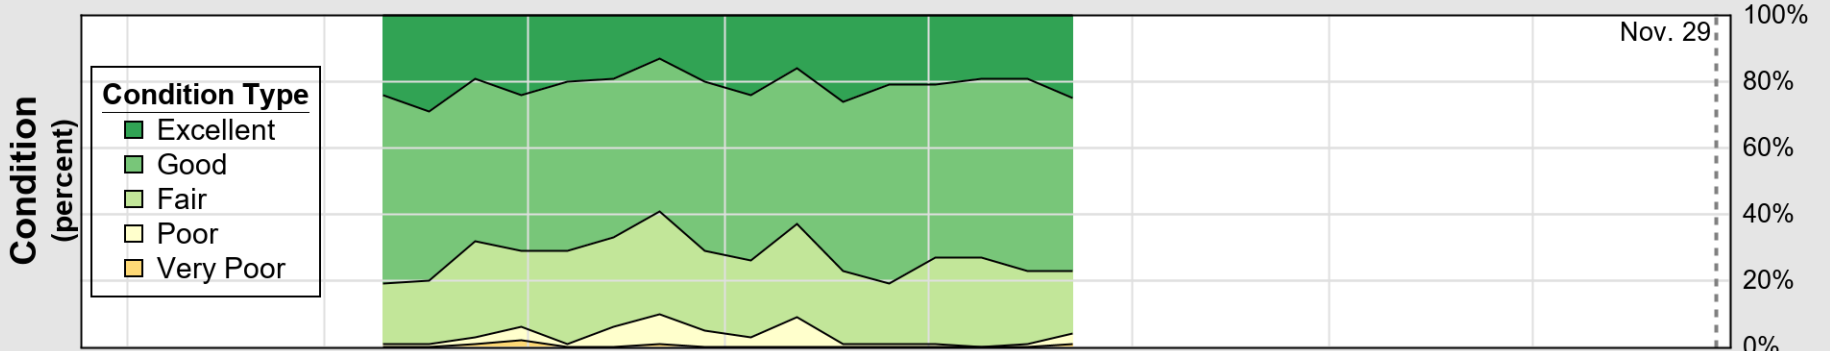

USDA

Crop Progress and Condition: Barley in Colorado , 2020

NASS

Progress Year(s) ——— 2020 - - - - - 2019 2015 - 2019

Source: National Agricultural Statistics Service (NASS), Crop Progress Report

USDA

Crop Progress and Condition: Corn in Colorado , 2020