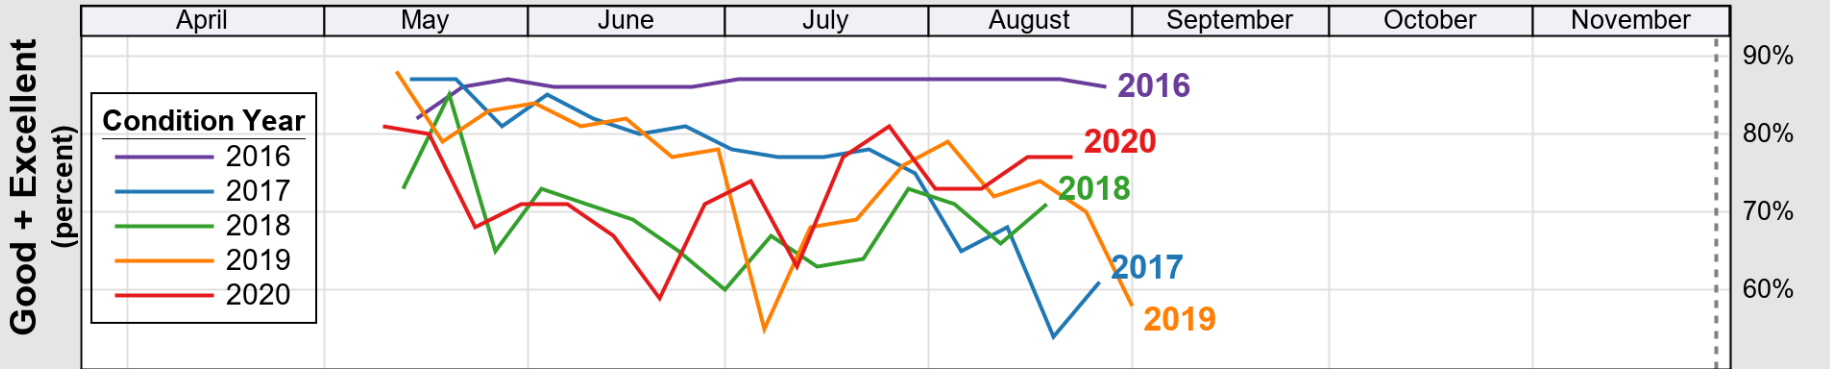

USDA

Crop Progress and Condition: Barley in Colorado , 2020

NASS

Progress Year(s) ——— 2020 - - - - - 2019 2015 - 2019

Source: National Agricultural Statistics Service (NASS), Crop Progress Report

USDA

Crop Progress and Condition: Corn in Colorado , 2020