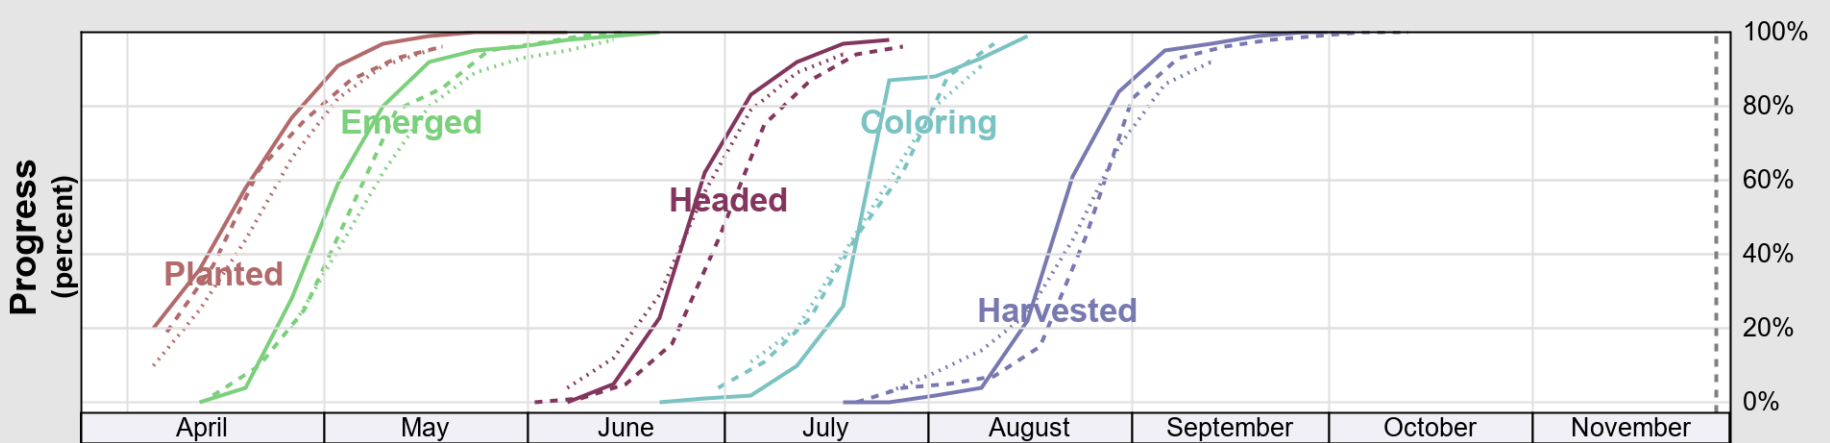

USDA

Crop Progress and Condition: Barley in Colorado , 2020

NASS

Progress Year(s) ——— 2020 - - - - - 2019 2015 - 2019

Source: National Agricultural Statistics Service (NASS), Crop Progress Report

USDA

Crop Progress and Condition: Corn in Colorado , 2020