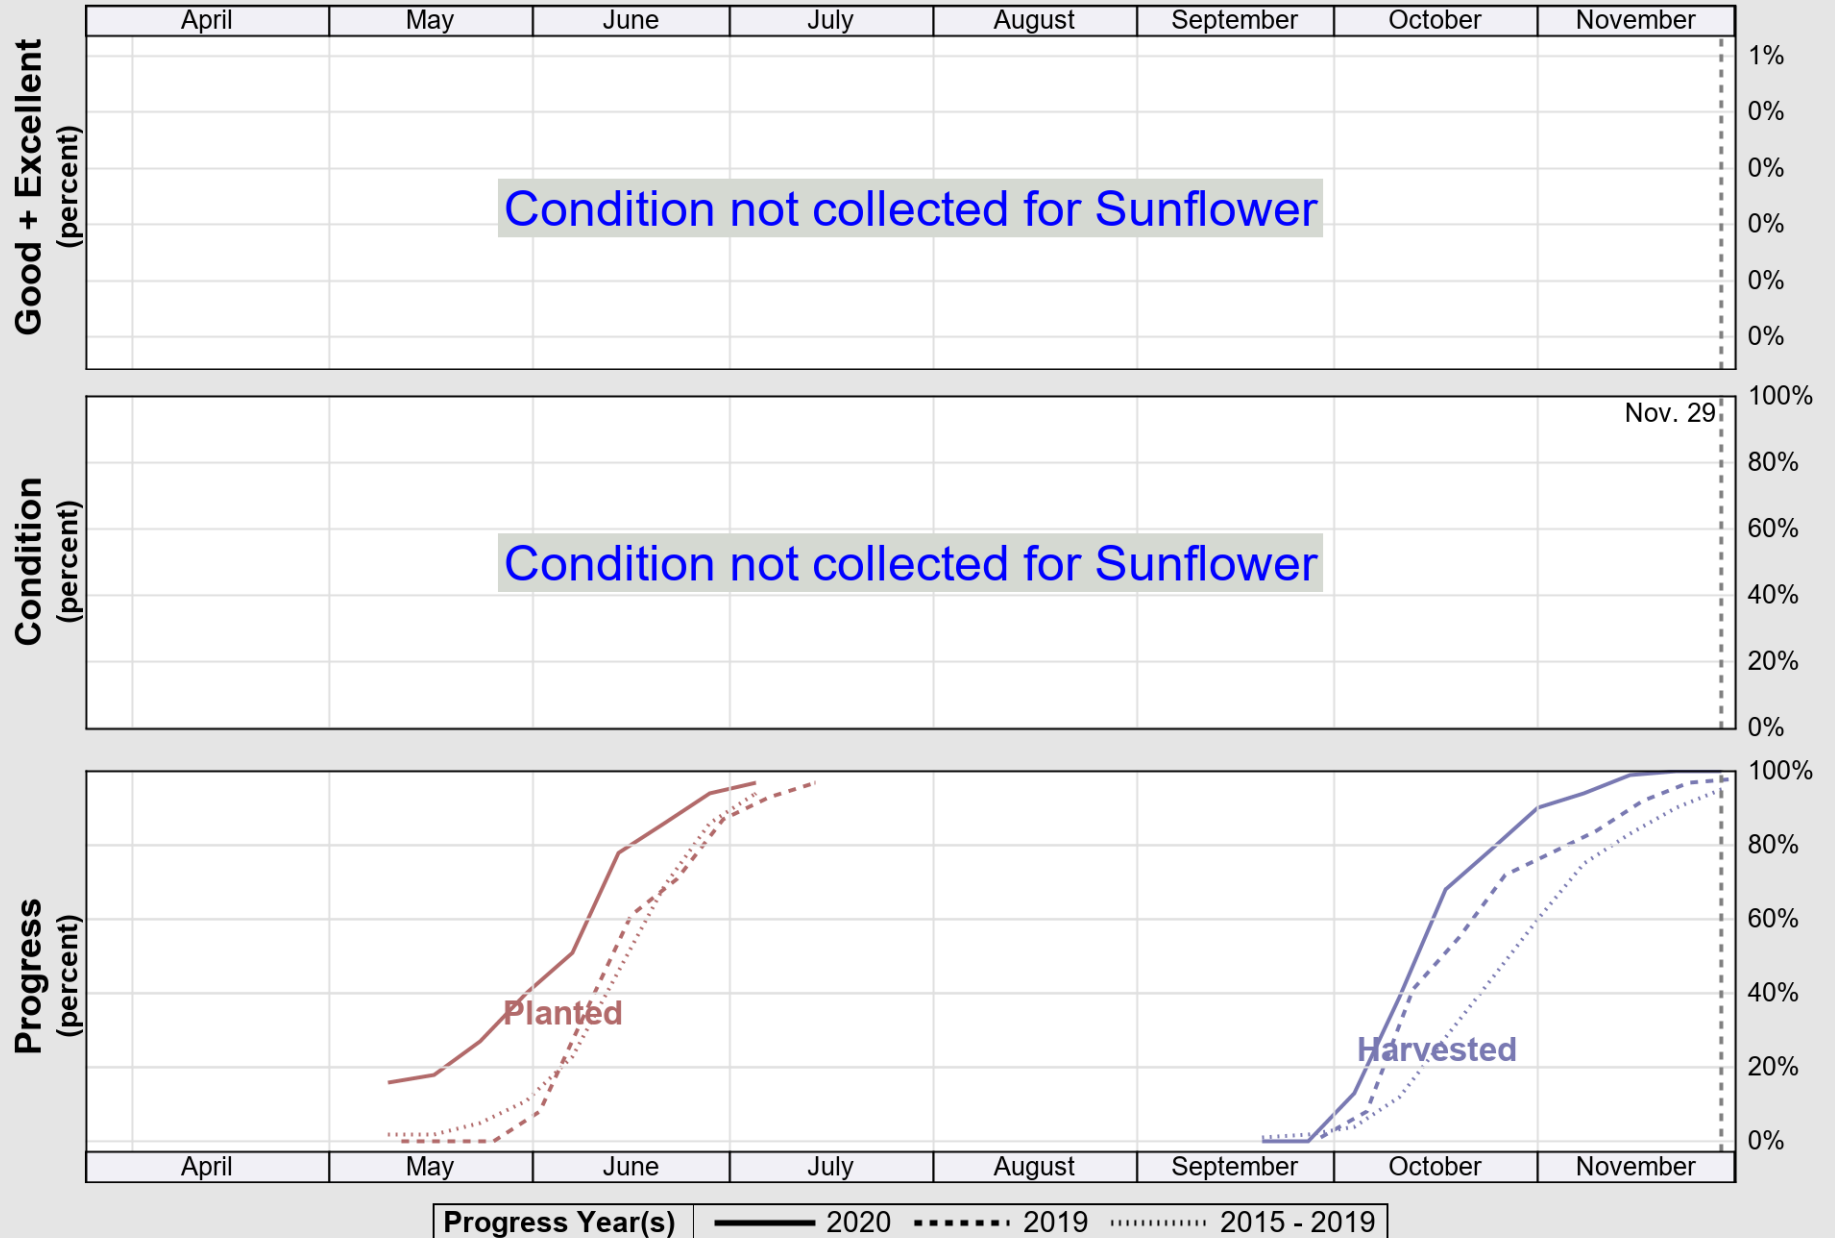

USDA

Crop Progress and Condition: Sunflower in Colorado , 2020

NASS

Source: National Agricultural Statistics Service (NASS), Crop Progress Report