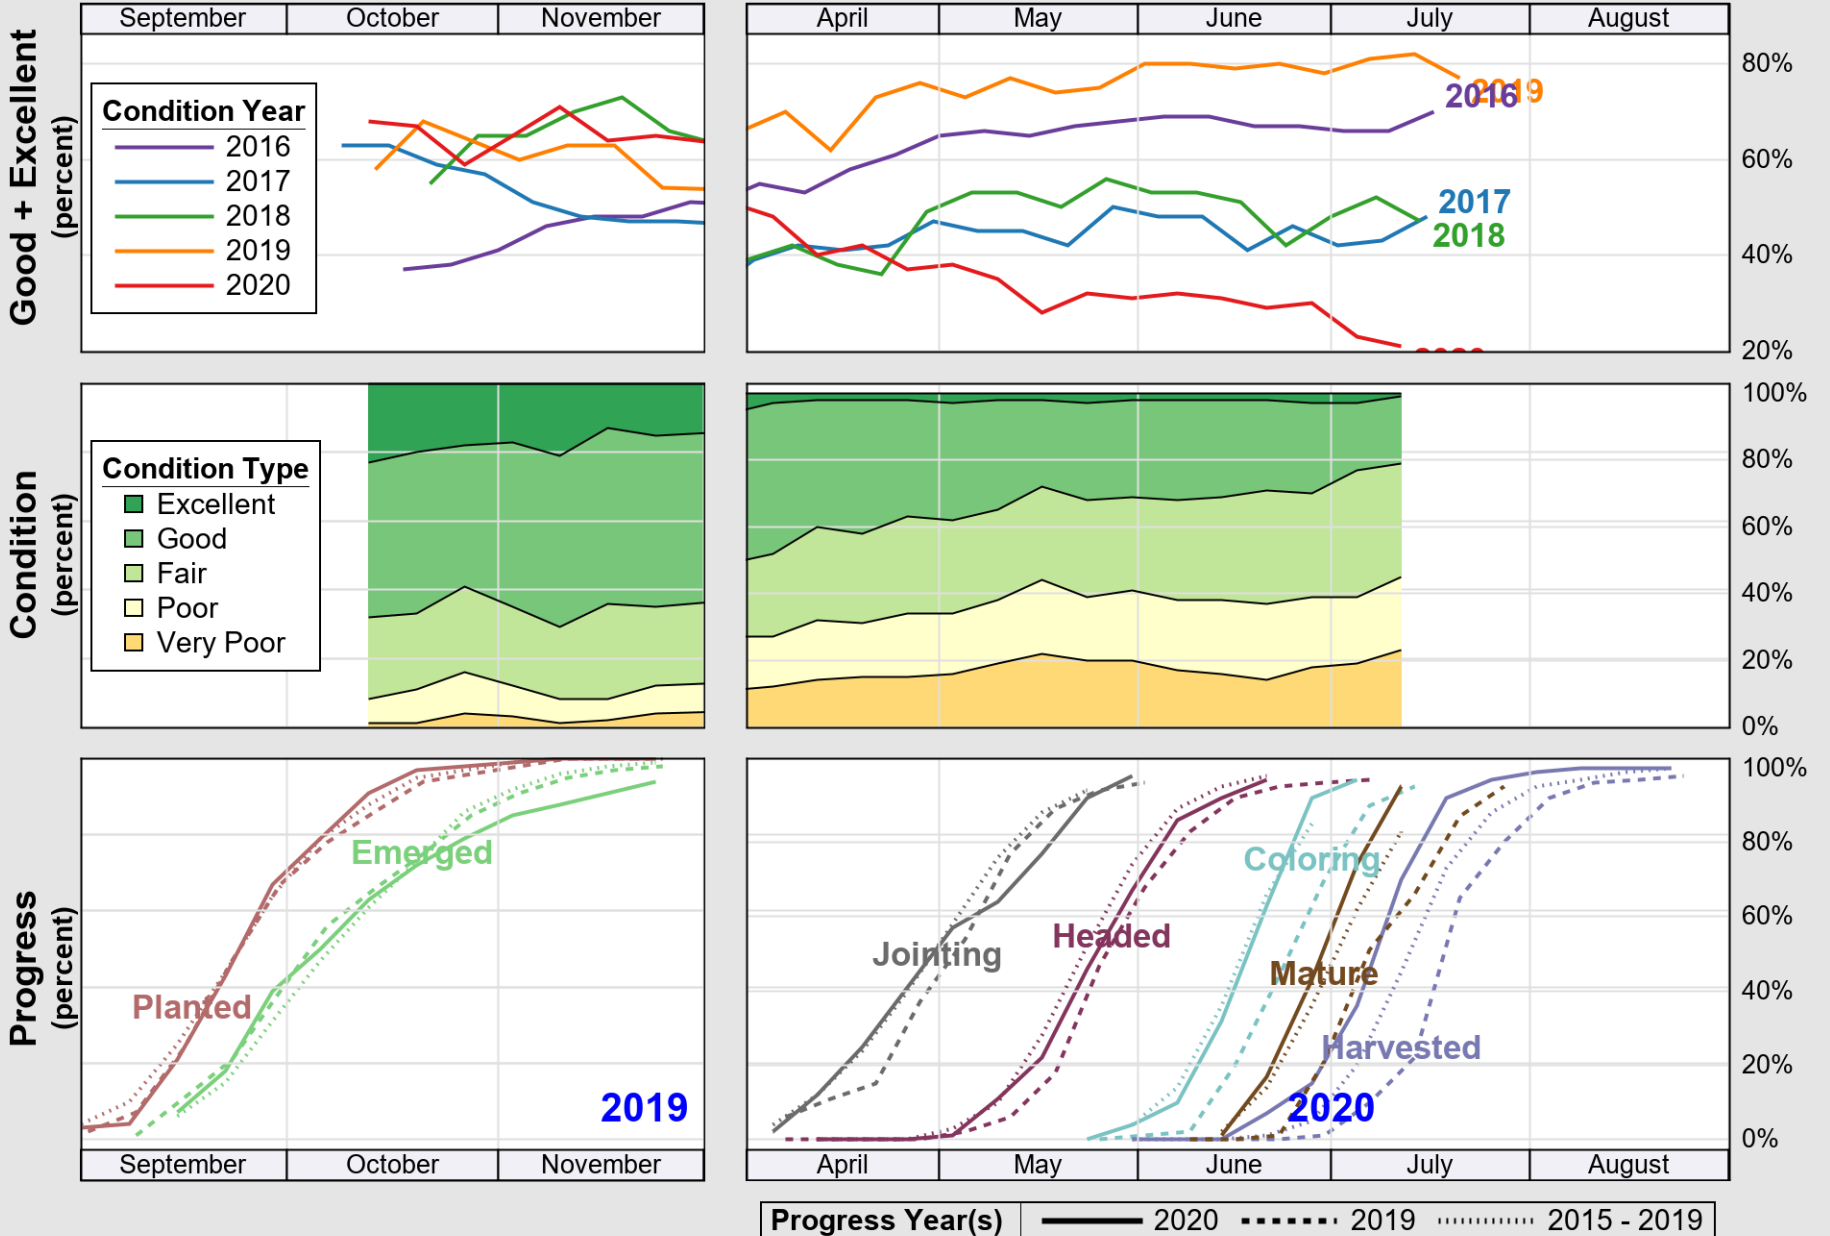

NASS

Source: National Agricultural Statistics Service (NASS), Crop Progress Report

USDA

Crop Progress and Condition: Sugar Beets in Colorado , 2020

NASS

Source: National Agricultural Statistics Service (NASS), Crop Progress Report

USDA

Crop Progress and Condition: Sunflower in Colorado , 2020

NASS

Source: National Agricultural Statistics Service (NASS), Crop Progress Report

USDA

Crop Progress and Condition: Winter Wheat in Colorado , 2020

NASS

Source: National Agricultural Statistics Service (NASS), Crop Progress Report