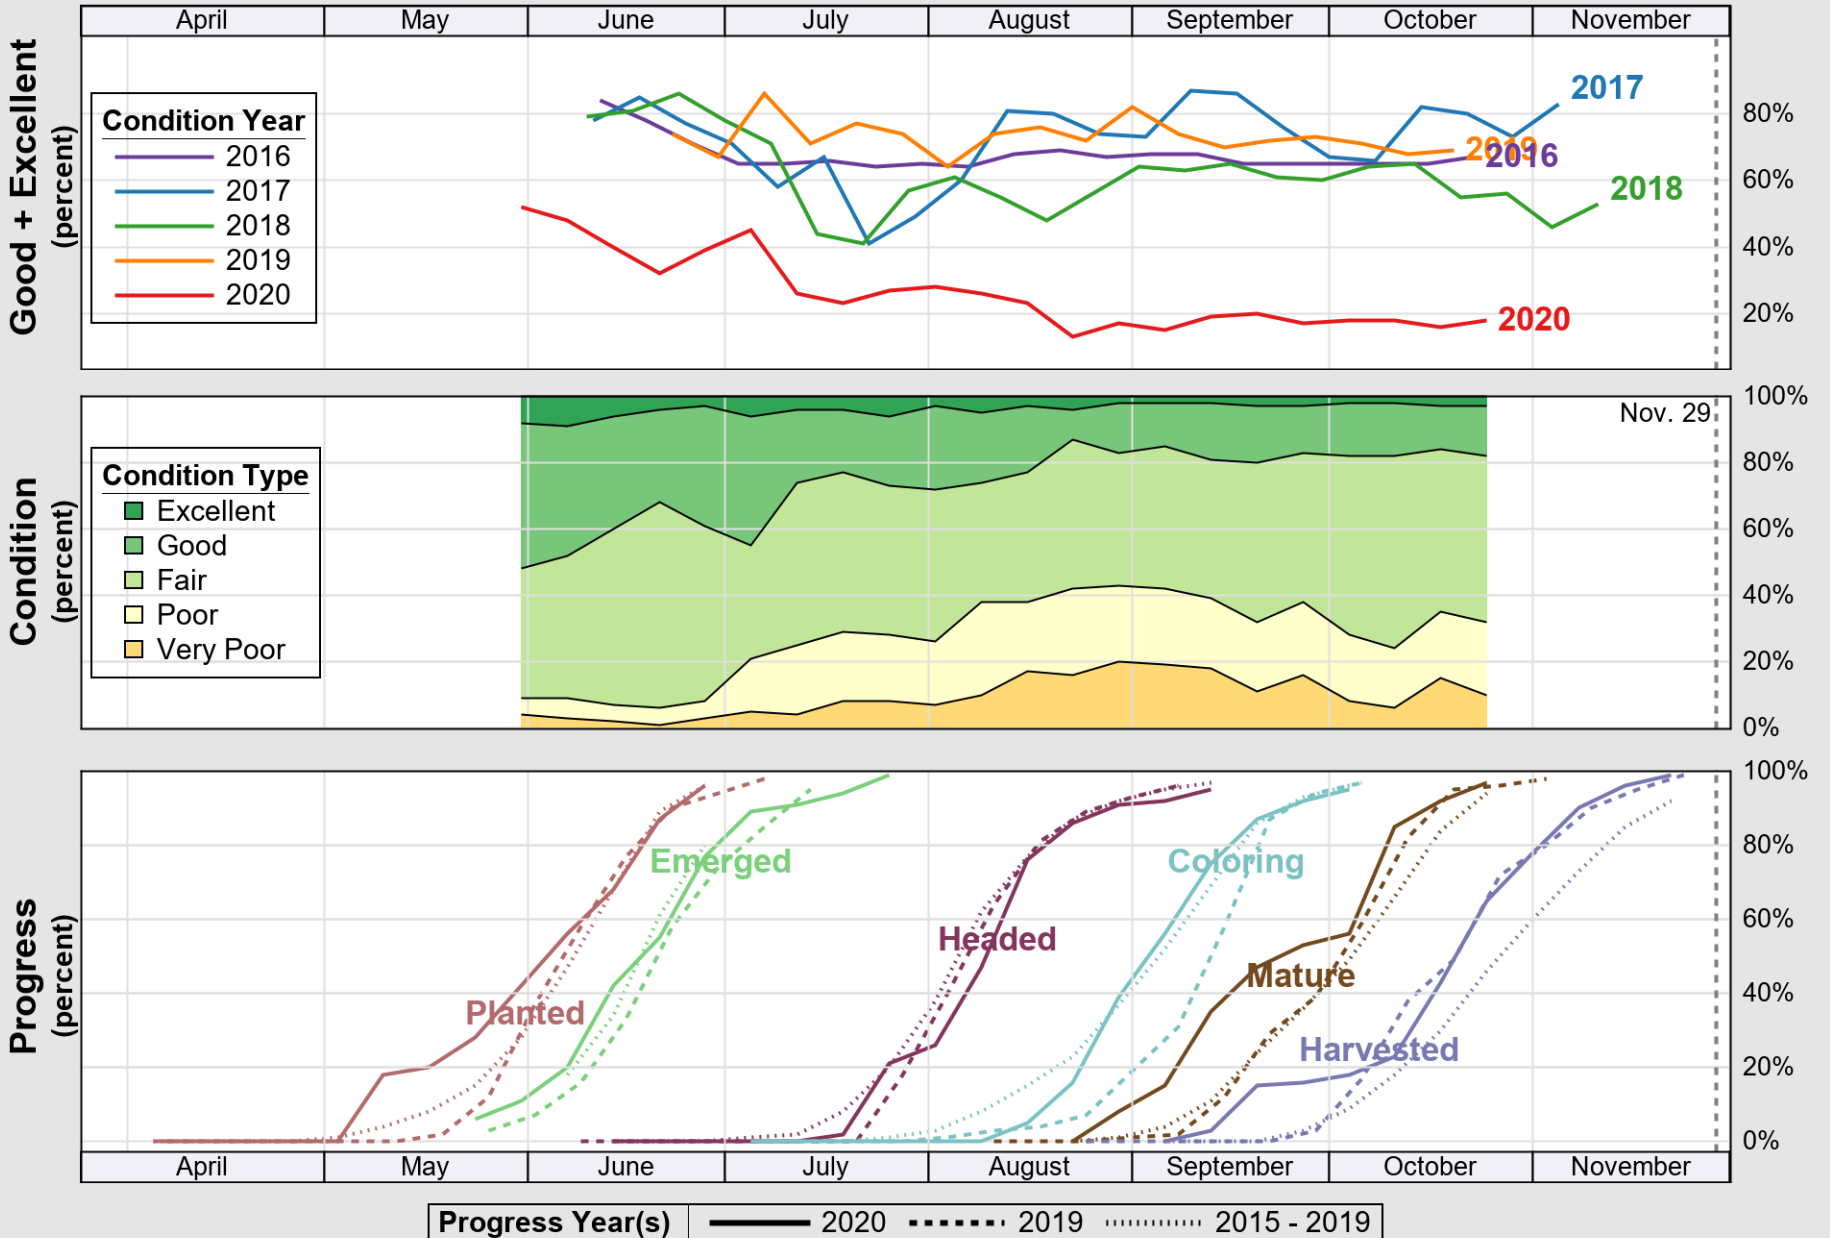

USDA

Crop Progress and Condition: Barley in Colorado , 2020

NASS

Progress Year(s) ——— 2020 - - - - - 2019 2015 - 2019

Source: National Agricultural Statistics Service (NASS), Crop Progress Report

USDA

Crop Progress and Condition: Corn in Colorado , 2020

NASS

Source: National Agricultural Statistics Service (NASS), Crop Progress Report

USDA

Crop Progress and Condition: Pasture and Range in Colorado , 2020

NASS

Source: National Agricultural Statistics Service (NASS), Crop Progress Report

USDA

Crop Progress and Condition: Sorghum in Colorado , 2020

NASS

Source: National Agricultural Statistics Service (NASS), Crop Progress Report

USDA

Crop Progress and Condition: Spring Wheat in Colorado , 2020

NASS

Source: National Agricultural Statistics Service (NASS), Crop Progress Report

USDA

Crop Progress and Condition: Sugar Beets in Colorado , 2020

NASS

Source: National Agricultural Statistics Service (NASS), Crop Progress Report