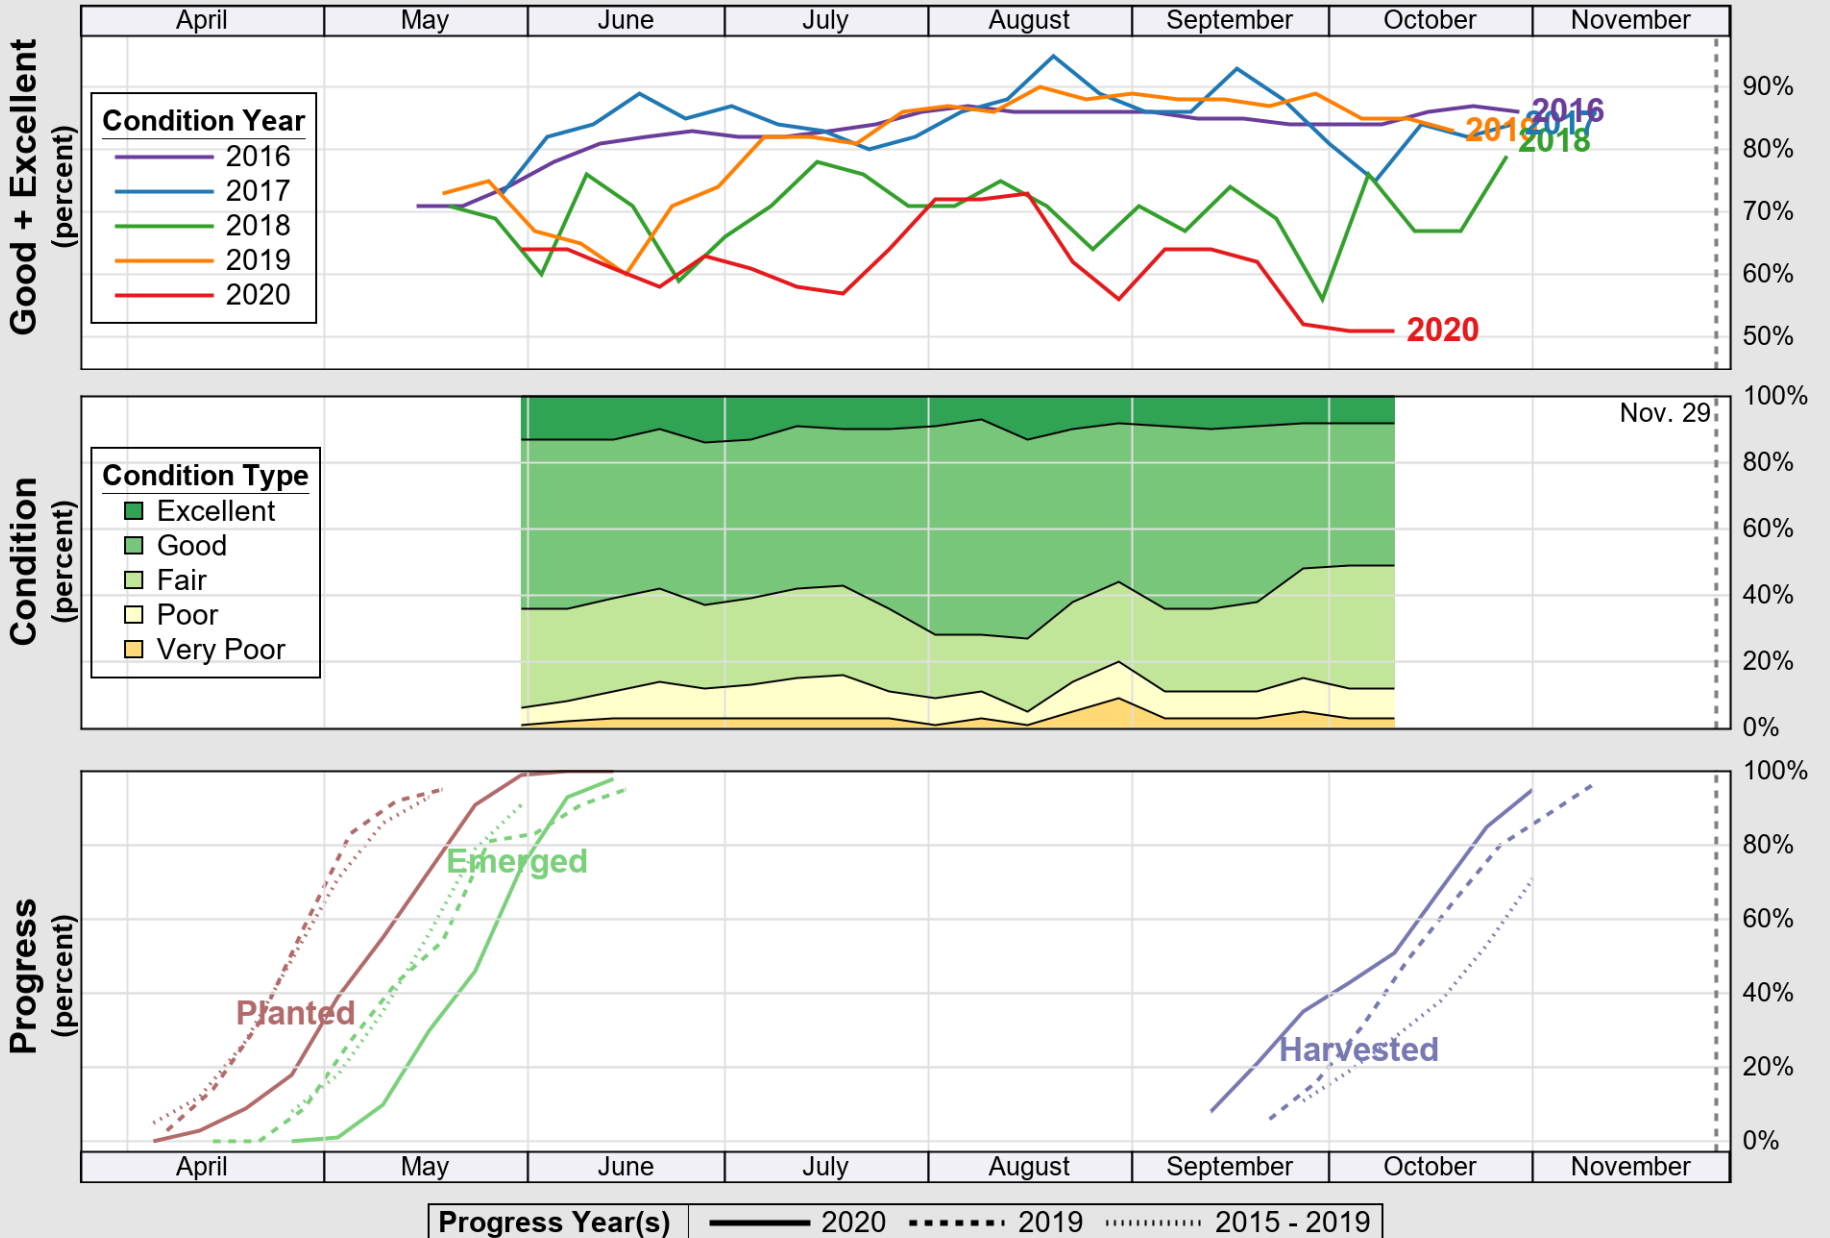

USDA

Crop Progress and Condition: Sorghum in Colorado , 2020

NASS

Source: National Agricultural Statistics Service (NASS), Crop Progress Report

USDA

Crop Progress and Condition: Spring Wheat in Colorado , 2020

NASS

Source: National Agricultural Statistics Service (NASS), Crop Progress Report

USDA

Crop Progress and Condition: Sugar Beets in Colorado , 2020

NASS

Source: National Agricultural Statistics Service (NASS), Crop Progress Report

USDA

Crop Progress and Condition: Sunflower in Colorado , 2020

NASS

Source: National Agricultural Statistics Service (NASS), Crop Progress Report

USDA

Crop Progress and Condition: Winter Wheat in Colorado , 2020