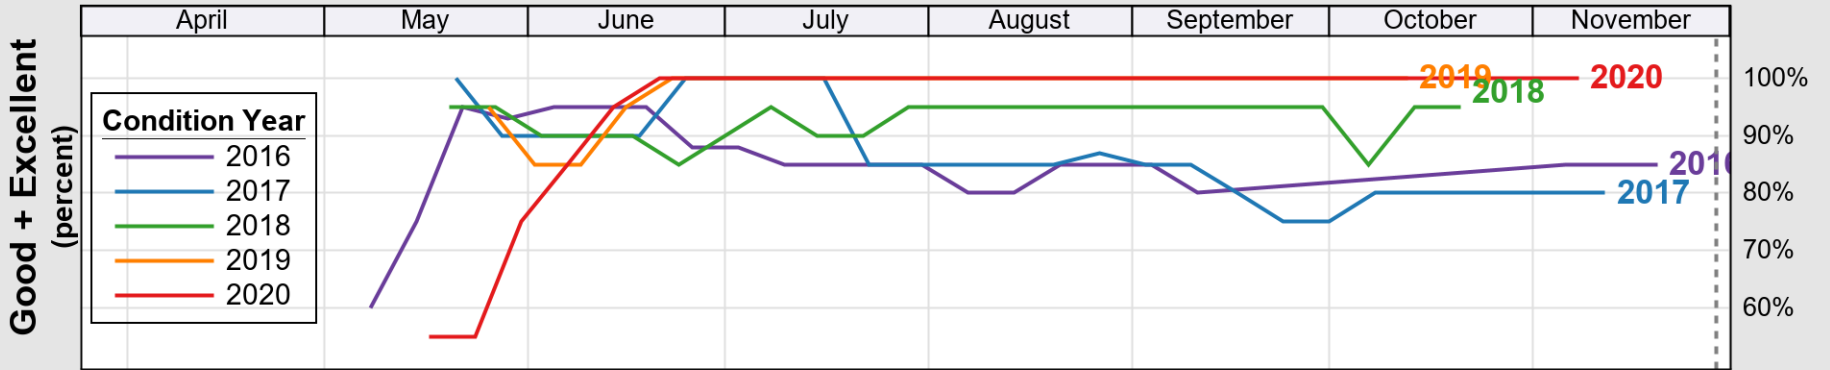

NASS

Source: National Agricultural Statistics Service (NASS), Crop Progress Report

USDA

Crop Progress and Condition: Rice in California , 2020

NASS

Progress Year(s) — 2020 2019 2015 - 2019

Source: National Agricultural Statistics Service (NASS), Crop Progress Report