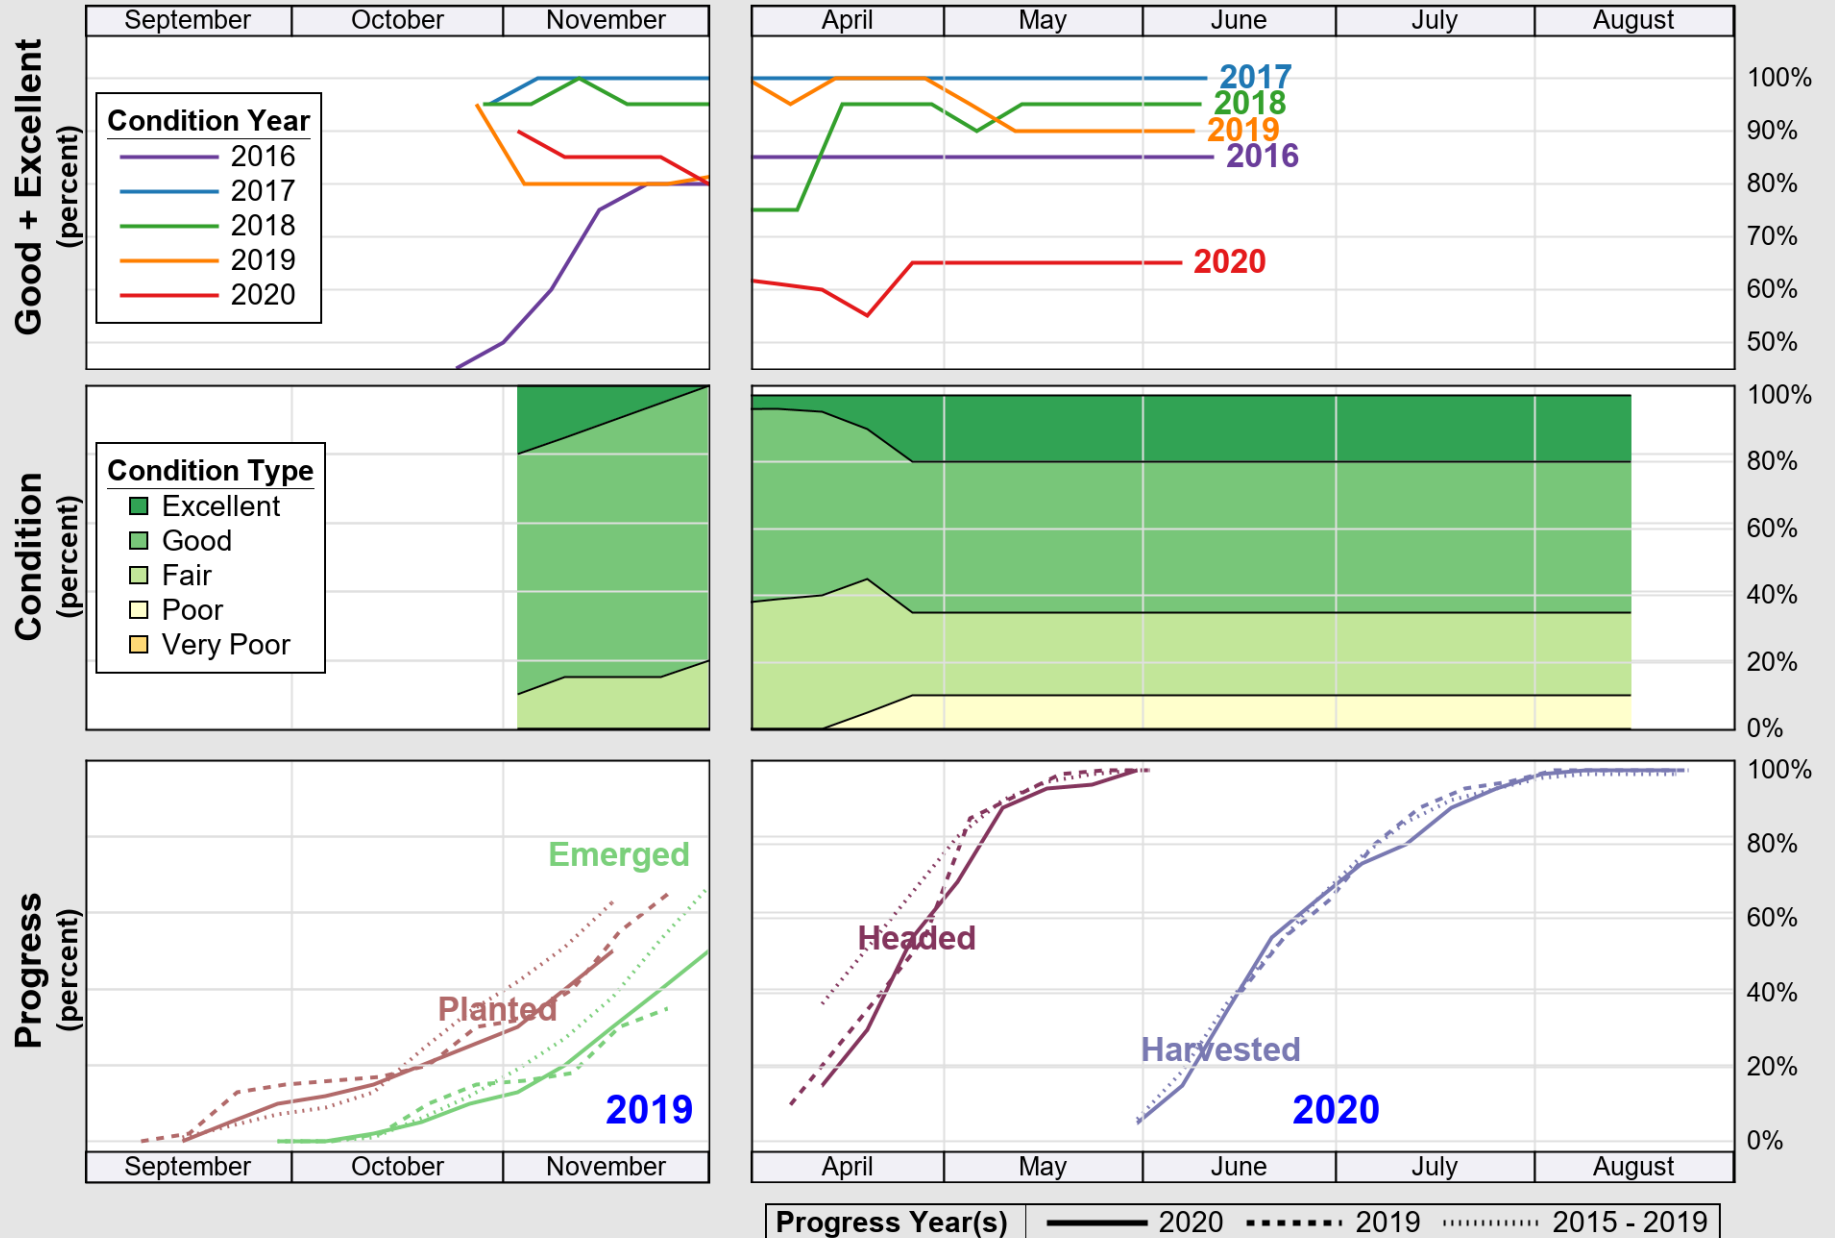

USDA

Crop Progress and Condition: Cotton in California , 2020

NASS

Source: National Agricultural Statistics Service (NASS), Crop Progress Report

USDA

Crop Progress and Condition: Pasture and Range in California , 2020

NASS

Source: National Agricultural Statistics Service (NASS), Crop Progress Report

USDA

Crop Progress and Condition: Rice in California , 2020

NASS

Progress Year(s) — 2020 2019 2015 - 2019

Source: National Agricultural Statistics Service (NASS), Crop Progress Report

USDA

Crop Progress and Condition: Winter Wheat in California , 2020

NASS

Source: National Agricultural Statistics Service (NASS), Crop Progress Report