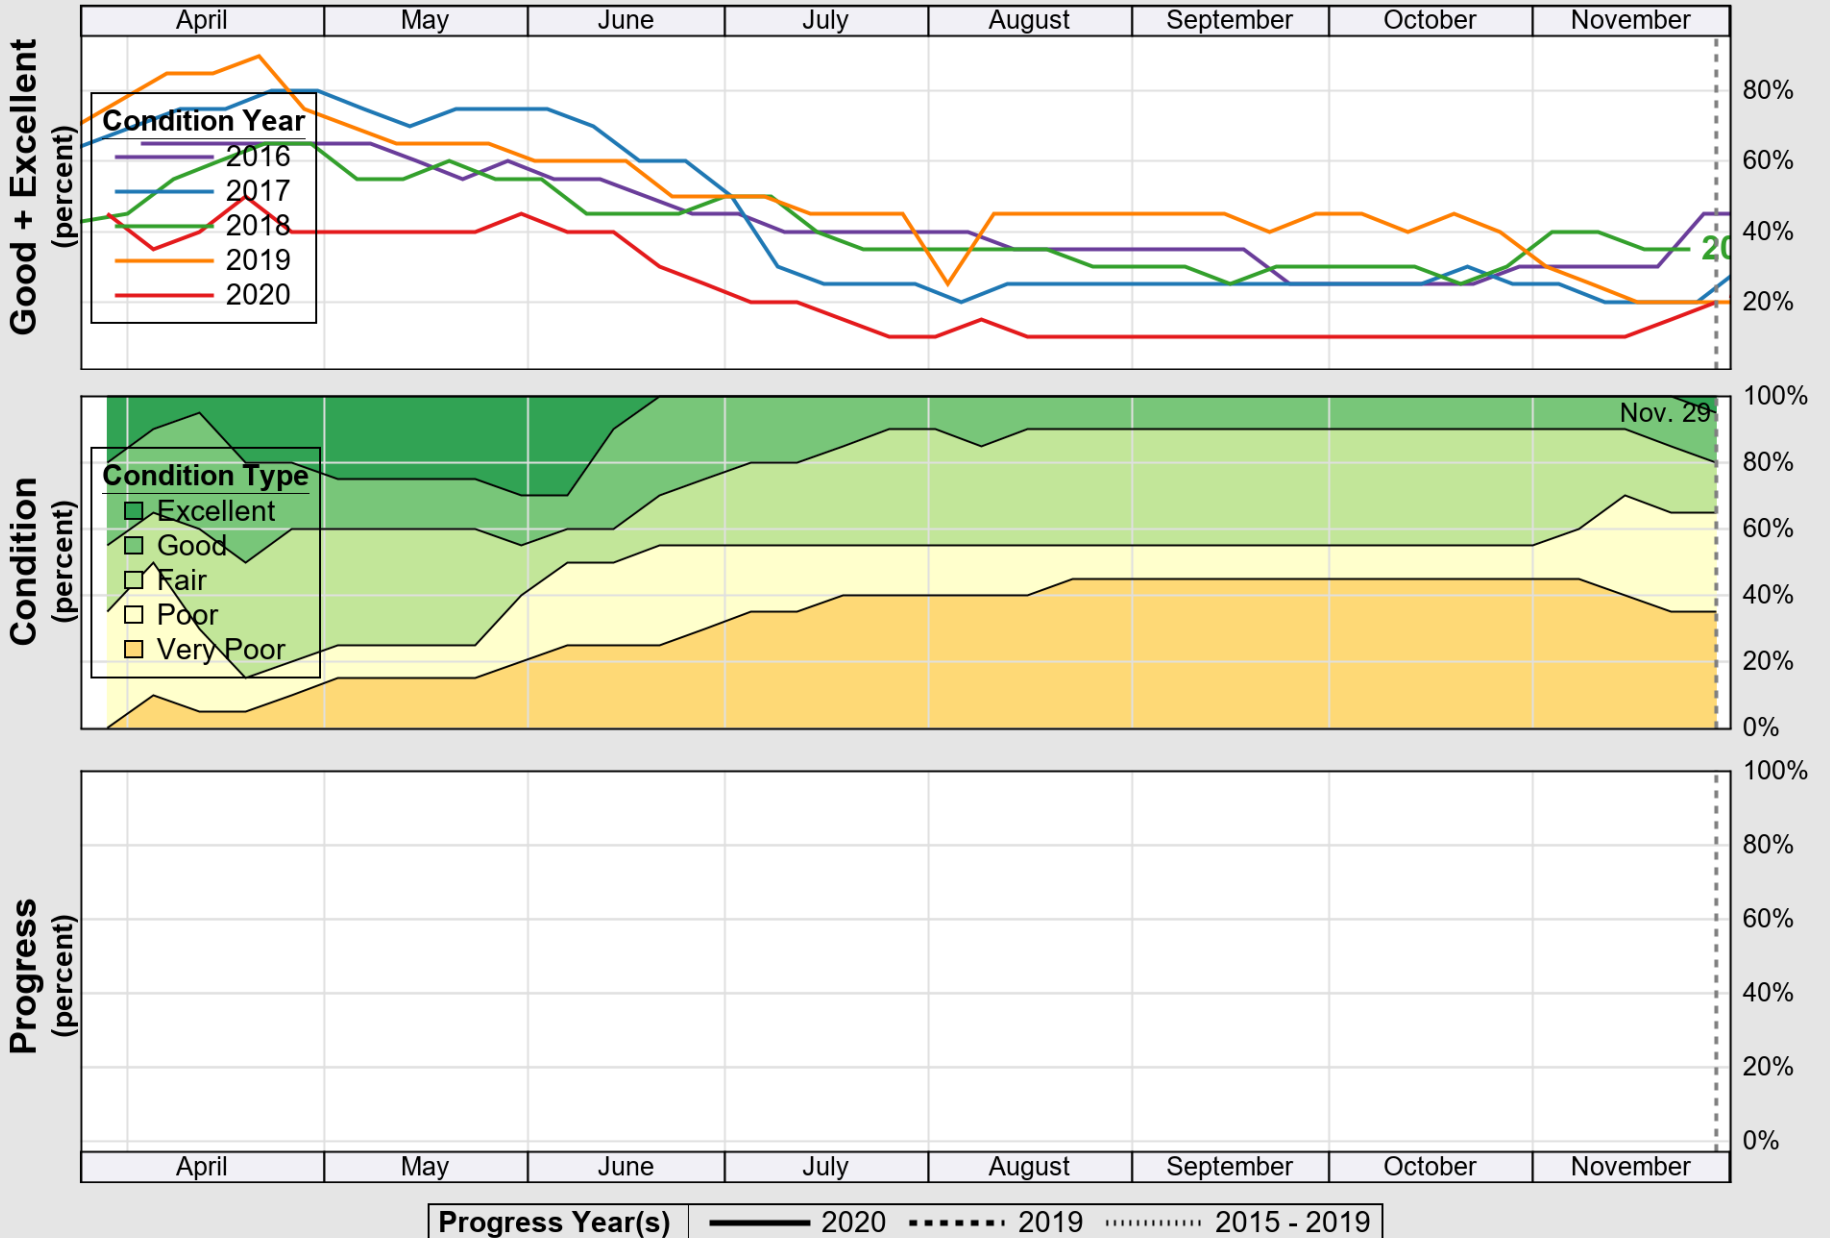

USDA

Crop Progress and Condition: Cotton in California , 2020

NASS

Source: National Agricultural Statistics Service (NASS), Crop Progress Report

USDA

Crop Progress and Condition: Pasture and Range in California , 2020

NASS

Source: National Agricultural Statistics Service (NASS), Crop Progress Report

USDA

Crop Progress and Condition: Rice in California , 2020

NASS

Progress Year(s) — 2020 2019 2015 - 2019

Source: National Agricultural Statistics Service (NASS), Crop Progress Report

USDA

Crop Progress and Condition: Winter Wheat in California , 2020

NASS

Source: National Agricultural Statistics Service (NASS), Crop Progress Report