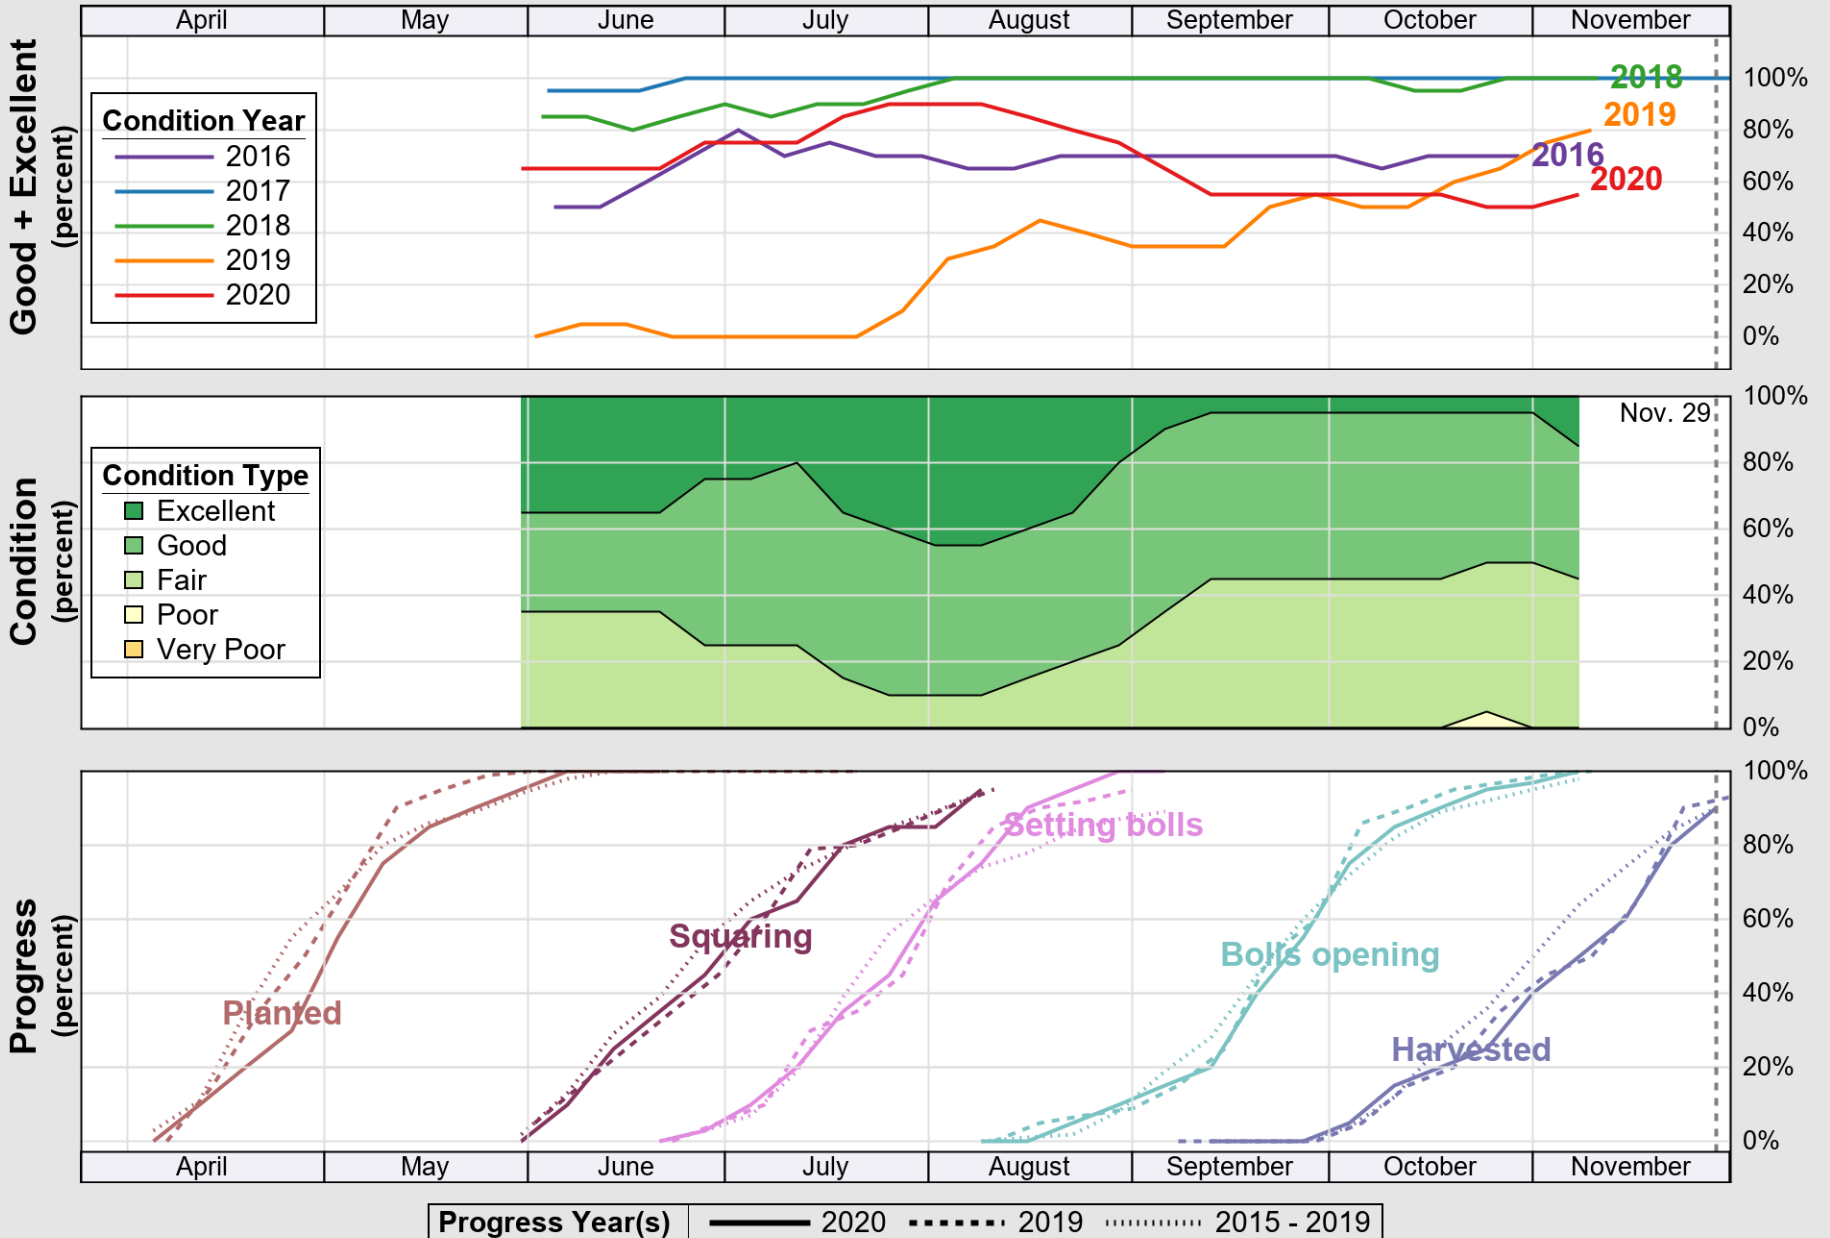

USDA

Crop Progress and Condition: Cotton in California , 2020

NASS

Source: National Agricultural Statistics Service (NASS), Crop Progress Report

USDA

Crop Progress and Condition: Pasture and Range in California , 2020

NASS

Source: National Agricultural Statistics Service (NASS), Crop Progress Report

USDA

Crop Progress and Condition: Rice in California , 2020

NASS

Progress Year(s) — 2020 2019 2015 - 2019

Source: National Agricultural Statistics Service (NASS), Crop Progress Report

USDA

Crop Progress and Condition: Winter Wheat in California , 2020

NASS

Source: National Agricultural Statistics Service (NASS), Crop Progress Report