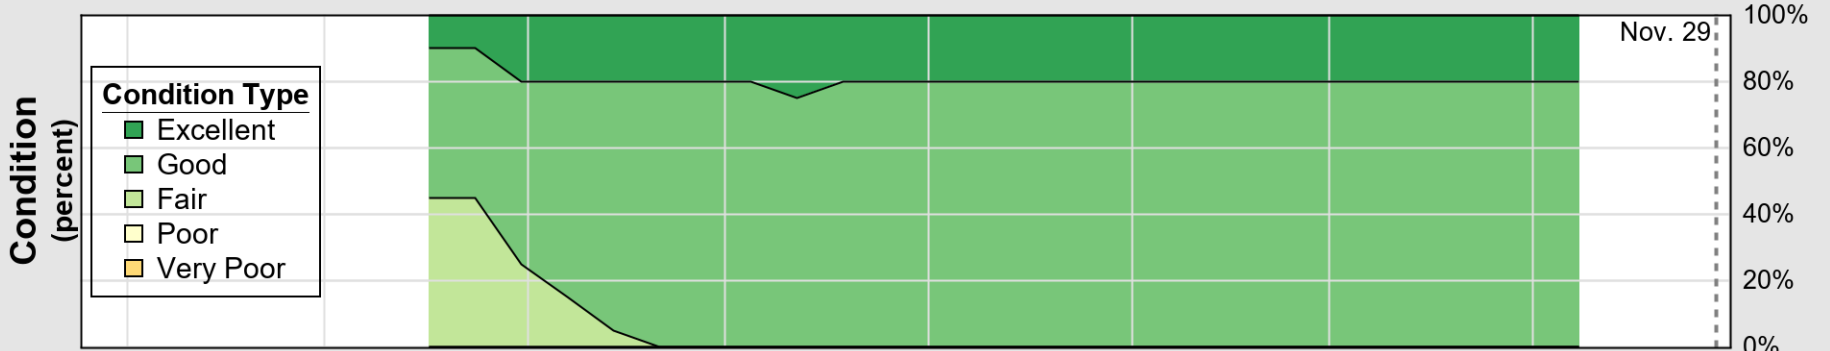

NASS

Source: National Agricultural Statistics Service (NASS), Crop Progress Report

USDA

Crop Progress and Condition: Rice in California , 2020

NASS

Progress Year(s) — 2020 2019 2015 - 2019

Source: National Agricultural Statistics Service (NASS), Crop Progress Report