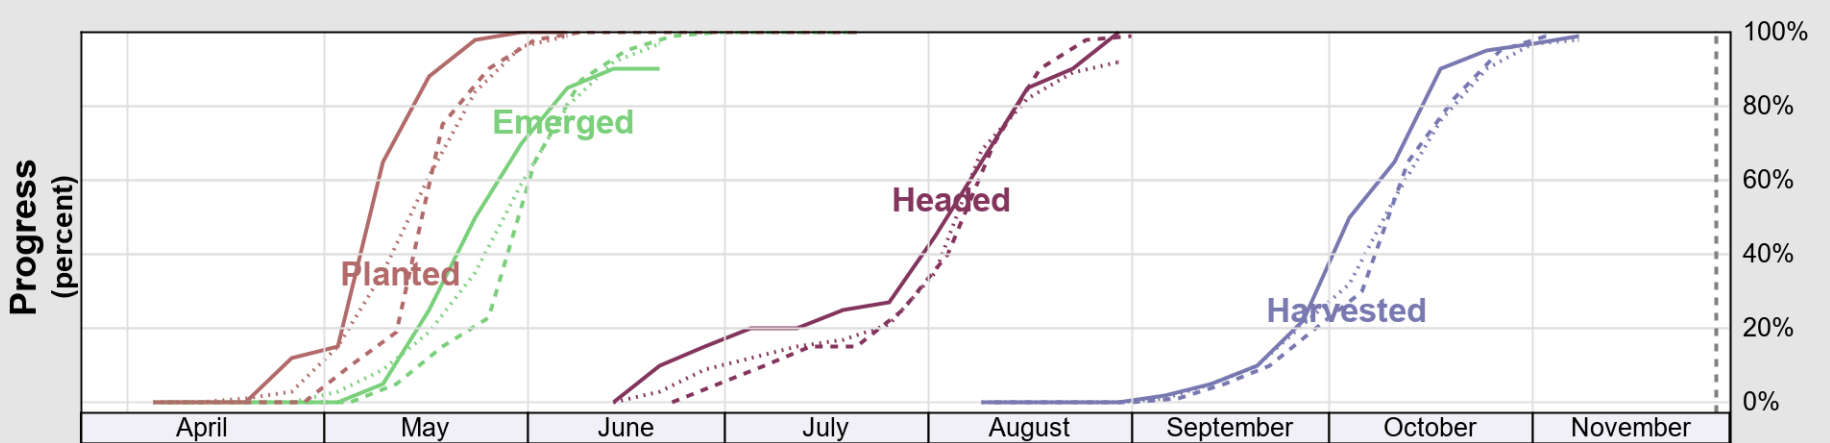

NASS

Source: National Agricultural Statistics Service (NASS), Crop Progress Report

USDA

Crop Progress and Condition: Rice in California , 2020

NASS

Progress Year(s) — 2020 2019 2015 - 2019

Source: National Agricultural Statistics Service (NASS), Crop Progress Report

USDA

Crop Progress and Condition: Winter Wheat in California , 2020

NASS

Source: National Agricultural Statistics Service (NASS), Crop Progress Report