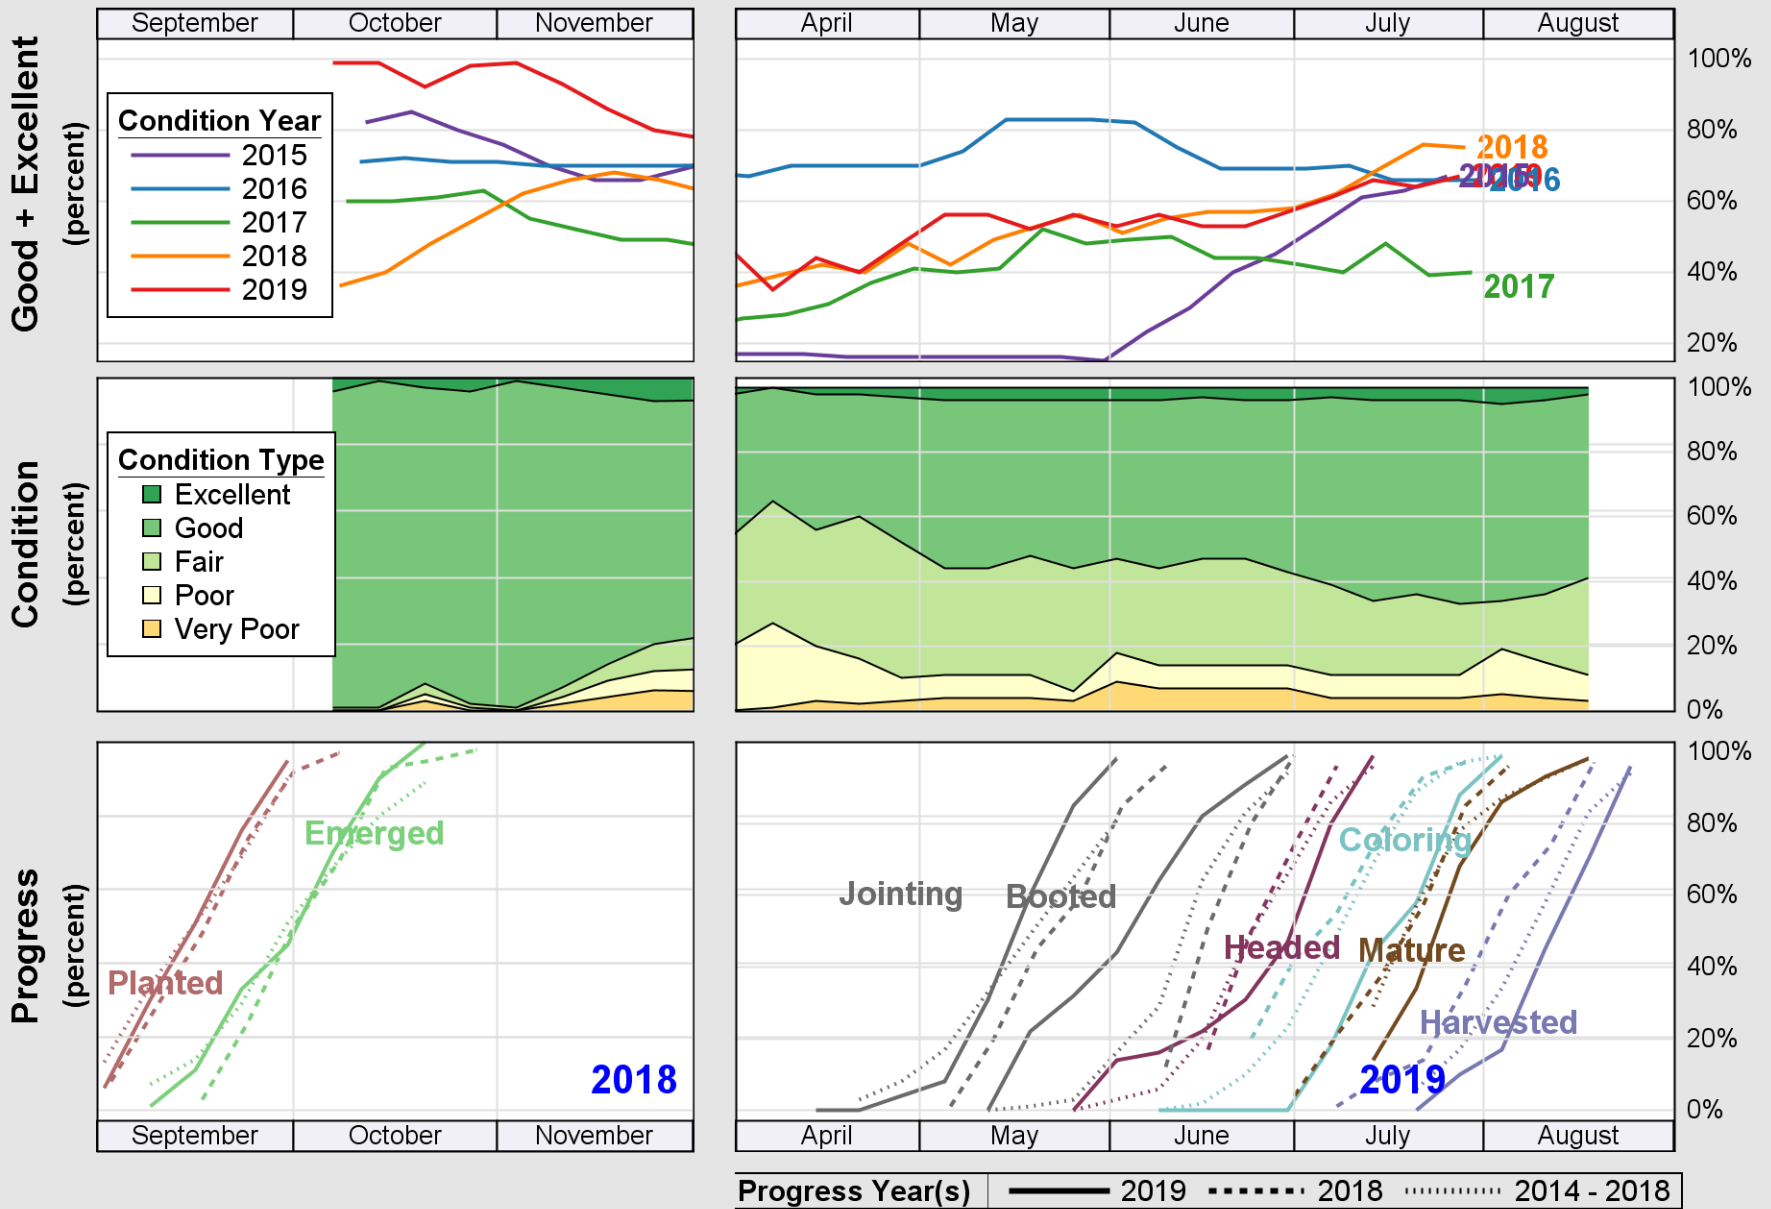

Progress Year(s) — 2019 - - - - 2018 2014 - 2018

Source: National Agricultural Statistics Service (NASS), Crop Progress Report

Source: National Agricultural Statistics Service (NASS), Crop Progress Report

USDA

Crop Progress and Condition: Spring Wheat in Wyoming , 2019

NASS

Source: National Agricultural Statistics Service (NASS), Crop Progress Report

Source: National Agricultural Statistics Service (NASS), Crop Progress Report

USDA

Crop Progress and Condition: Winter Wheat in Wyoming, 2019

NASS

Source: National Agricultural Statistics Service (NASS), Crop Progress Report