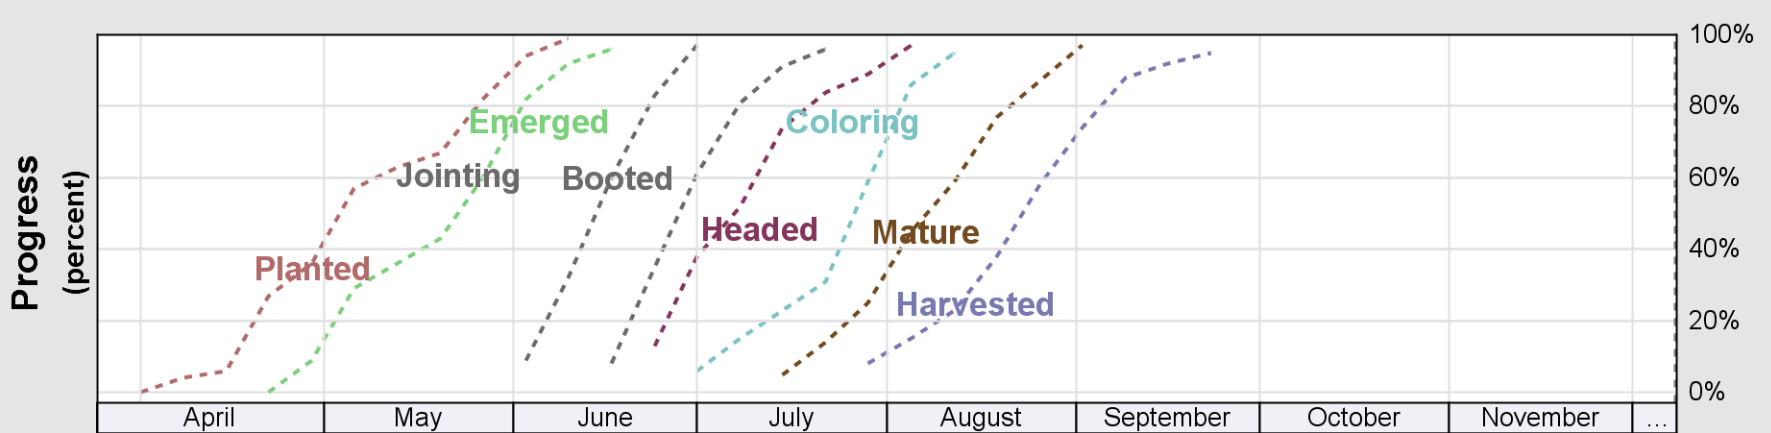

USDA

Crop Progress and Condition: Barley in Wyoming , 2019

NASS

Source: National Agricultural Statistics Service (NASS), Crop Progress Report

USDA

Crop Progress and Condition: Corn in Wyoming , 2019

NASS

Source: National Agricultural Statistics Service (NASS), Crop Progress Report

Progress Year(s) — 2019 - - - - 2018 2014 - 2018

Source: National Agricultural Statistics Service (NASS), Crop Progress Report

Source: National Agricultural Statistics Service (NASS), Crop Progress Report