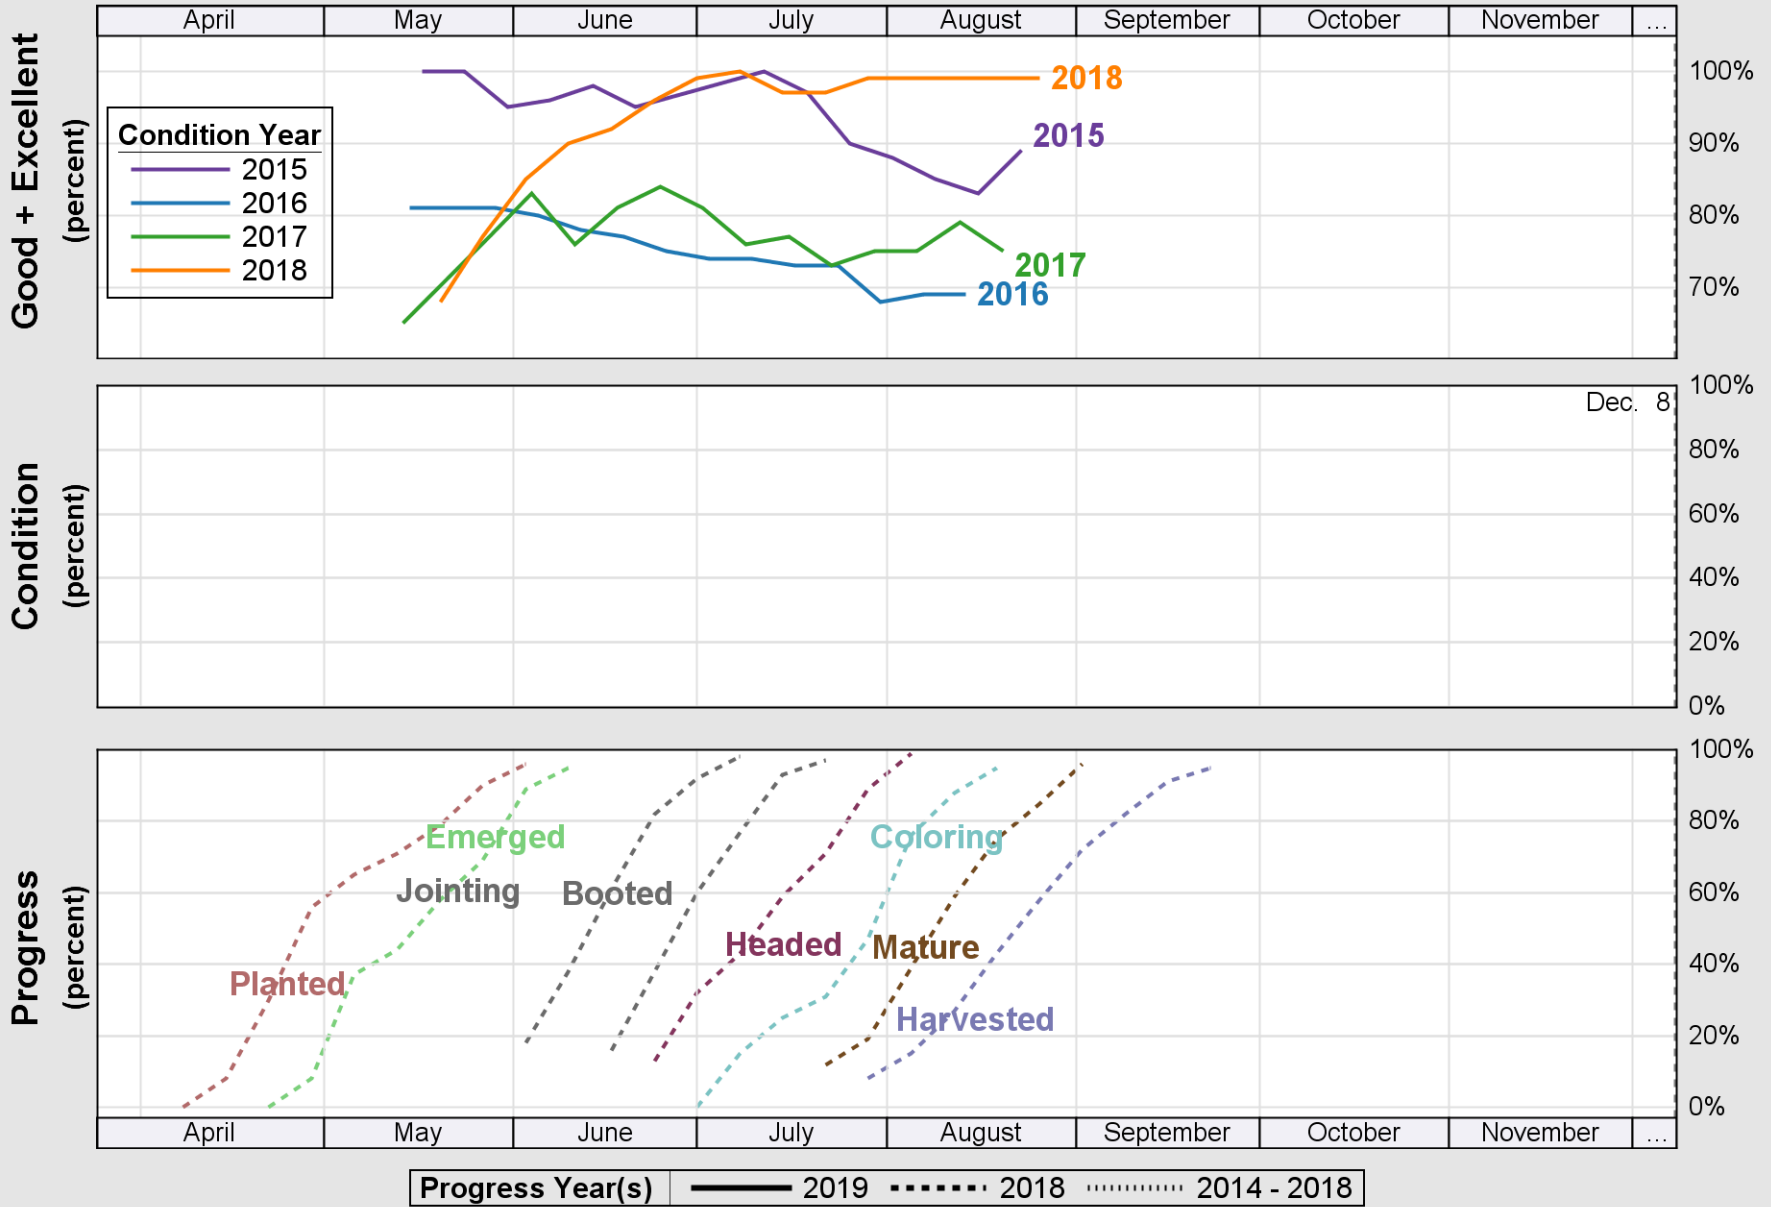

USDA

Crop Progress and Condition: Spring Wheat in Wyoming , 2019

NASS

Source: National Agricultural Statistics Service (NASS), Crop Progress Report