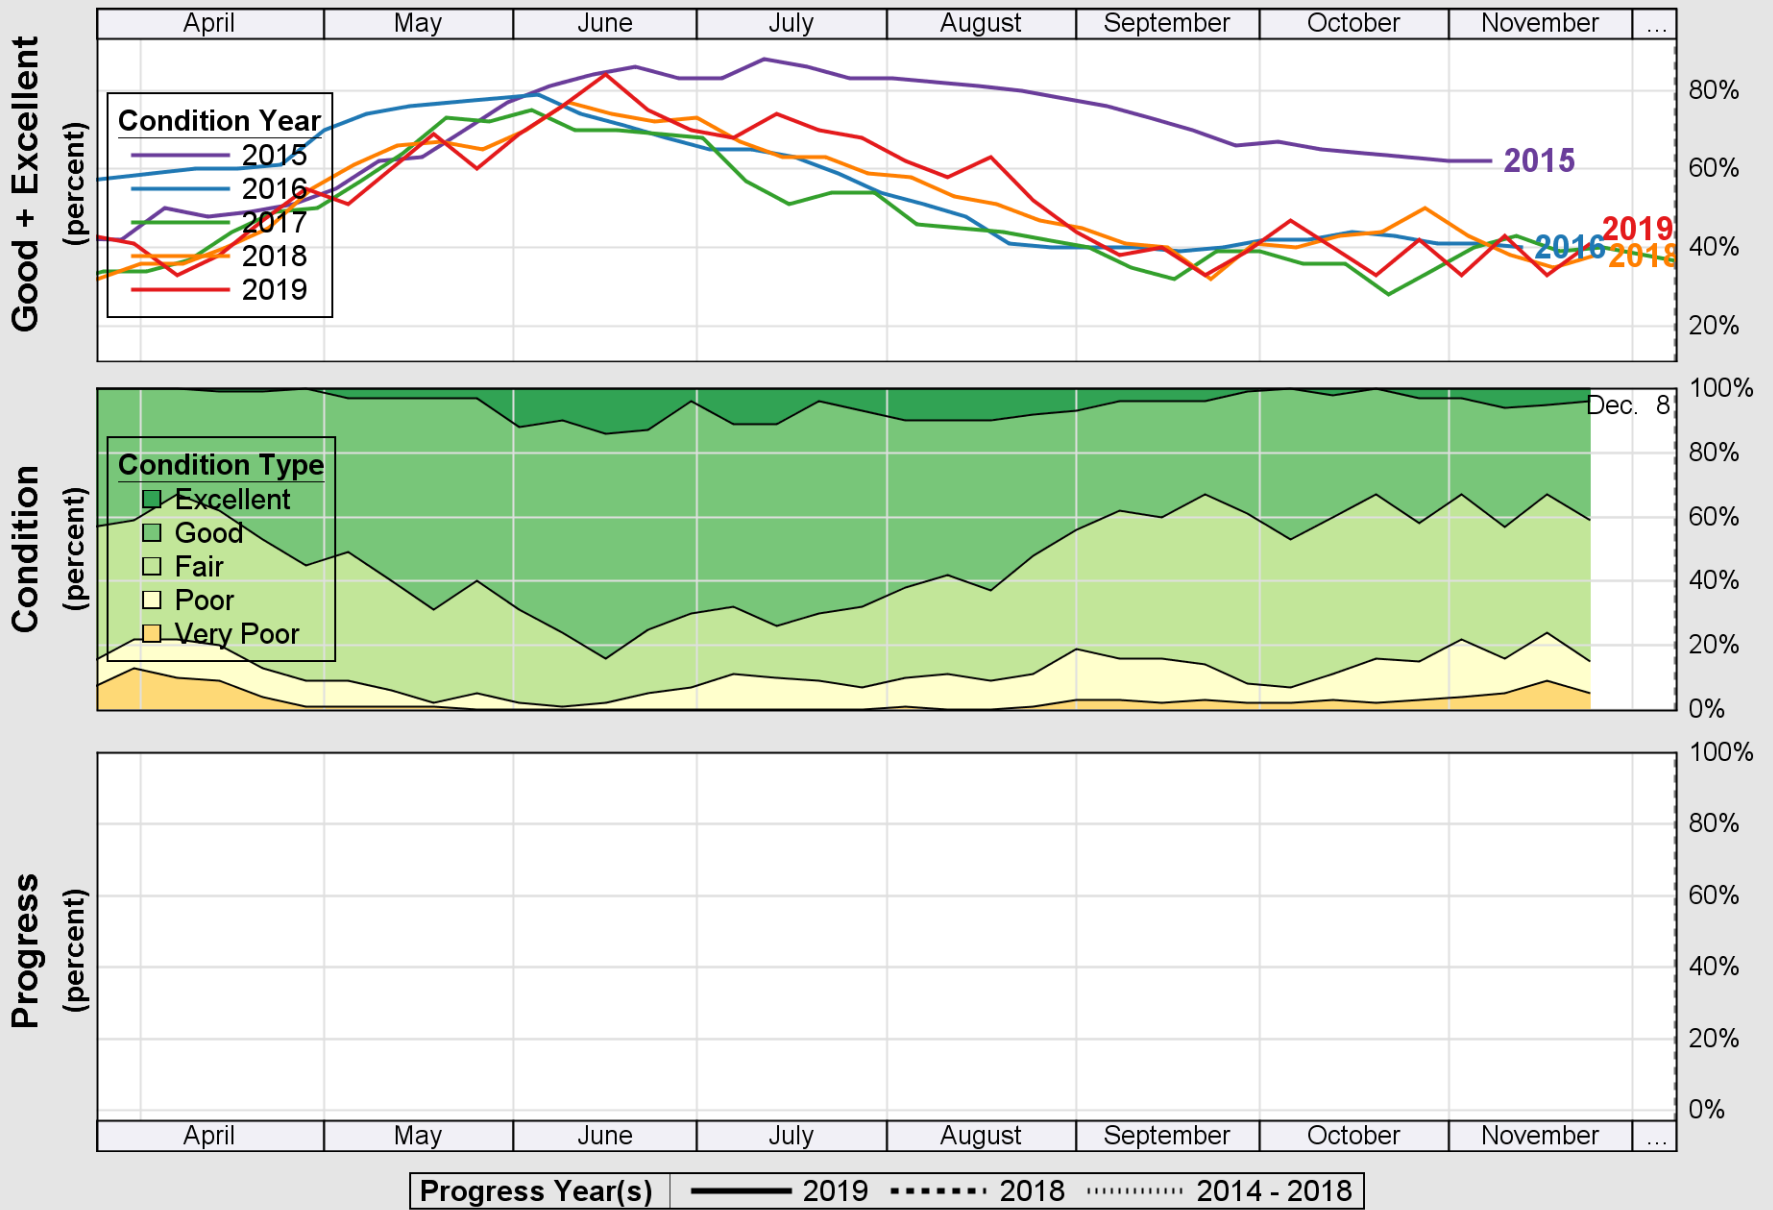

USDA

Crop Progress and Condition: Barley in Wyoming , 2019

NASS

Source: National Agricultural Statistics Service (NASS), Crop Progress Report

USDA

Crop Progress and Condition: Corn in Wyoming , 2019

NASS

Source: National Agricultural Statistics Service (NASS), Crop Progress Report

Progress Year(s) — 2019 - - - - 2018 2014 - 2018

Source: National Agricultural Statistics Service (NASS), Crop Progress Report

Source: National Agricultural Statistics Service (NASS), Crop Progress Report