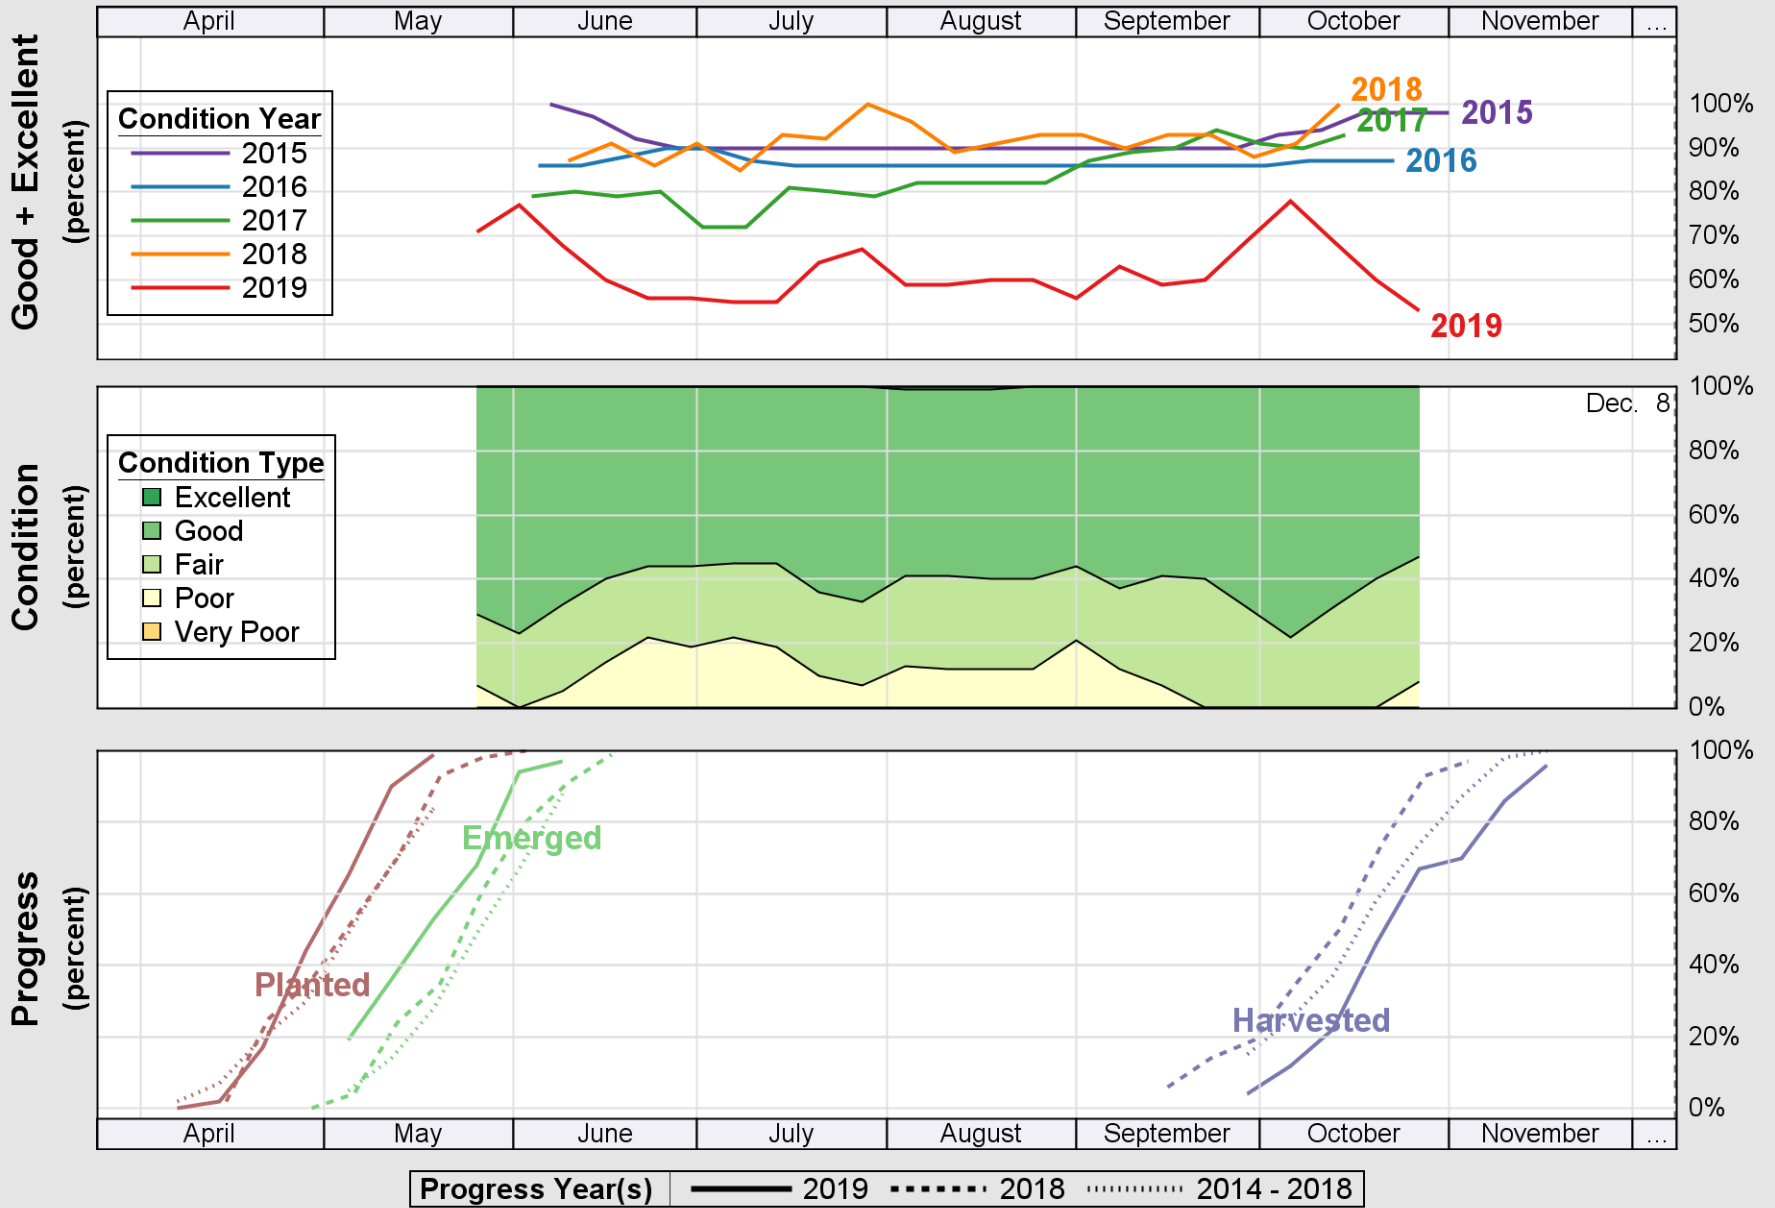

USDA

Crop Progress and Condition: Barley in Wyoming , 2019

NASS

Source: National Agricultural Statistics Service (NASS), Crop Progress Report

USDA

Crop Progress and Condition: Corn in Wyoming , 2019

NASS

Source: National Agricultural Statistics Service (NASS), Crop Progress Report

Progress Year(s) — 2019 - - - - 2018 2014 - 2018

Source: National Agricultural Statistics Service (NASS), Crop Progress Report

Source: National Agricultural Statistics Service (NASS), Crop Progress Report

USDA

Crop Progress and Condition: Spring Wheat in Wyoming , 2019

NASS

Source: National Agricultural Statistics Service (NASS), Crop Progress Report

Source: National Agricultural Statistics Service (NASS), Crop Progress Report