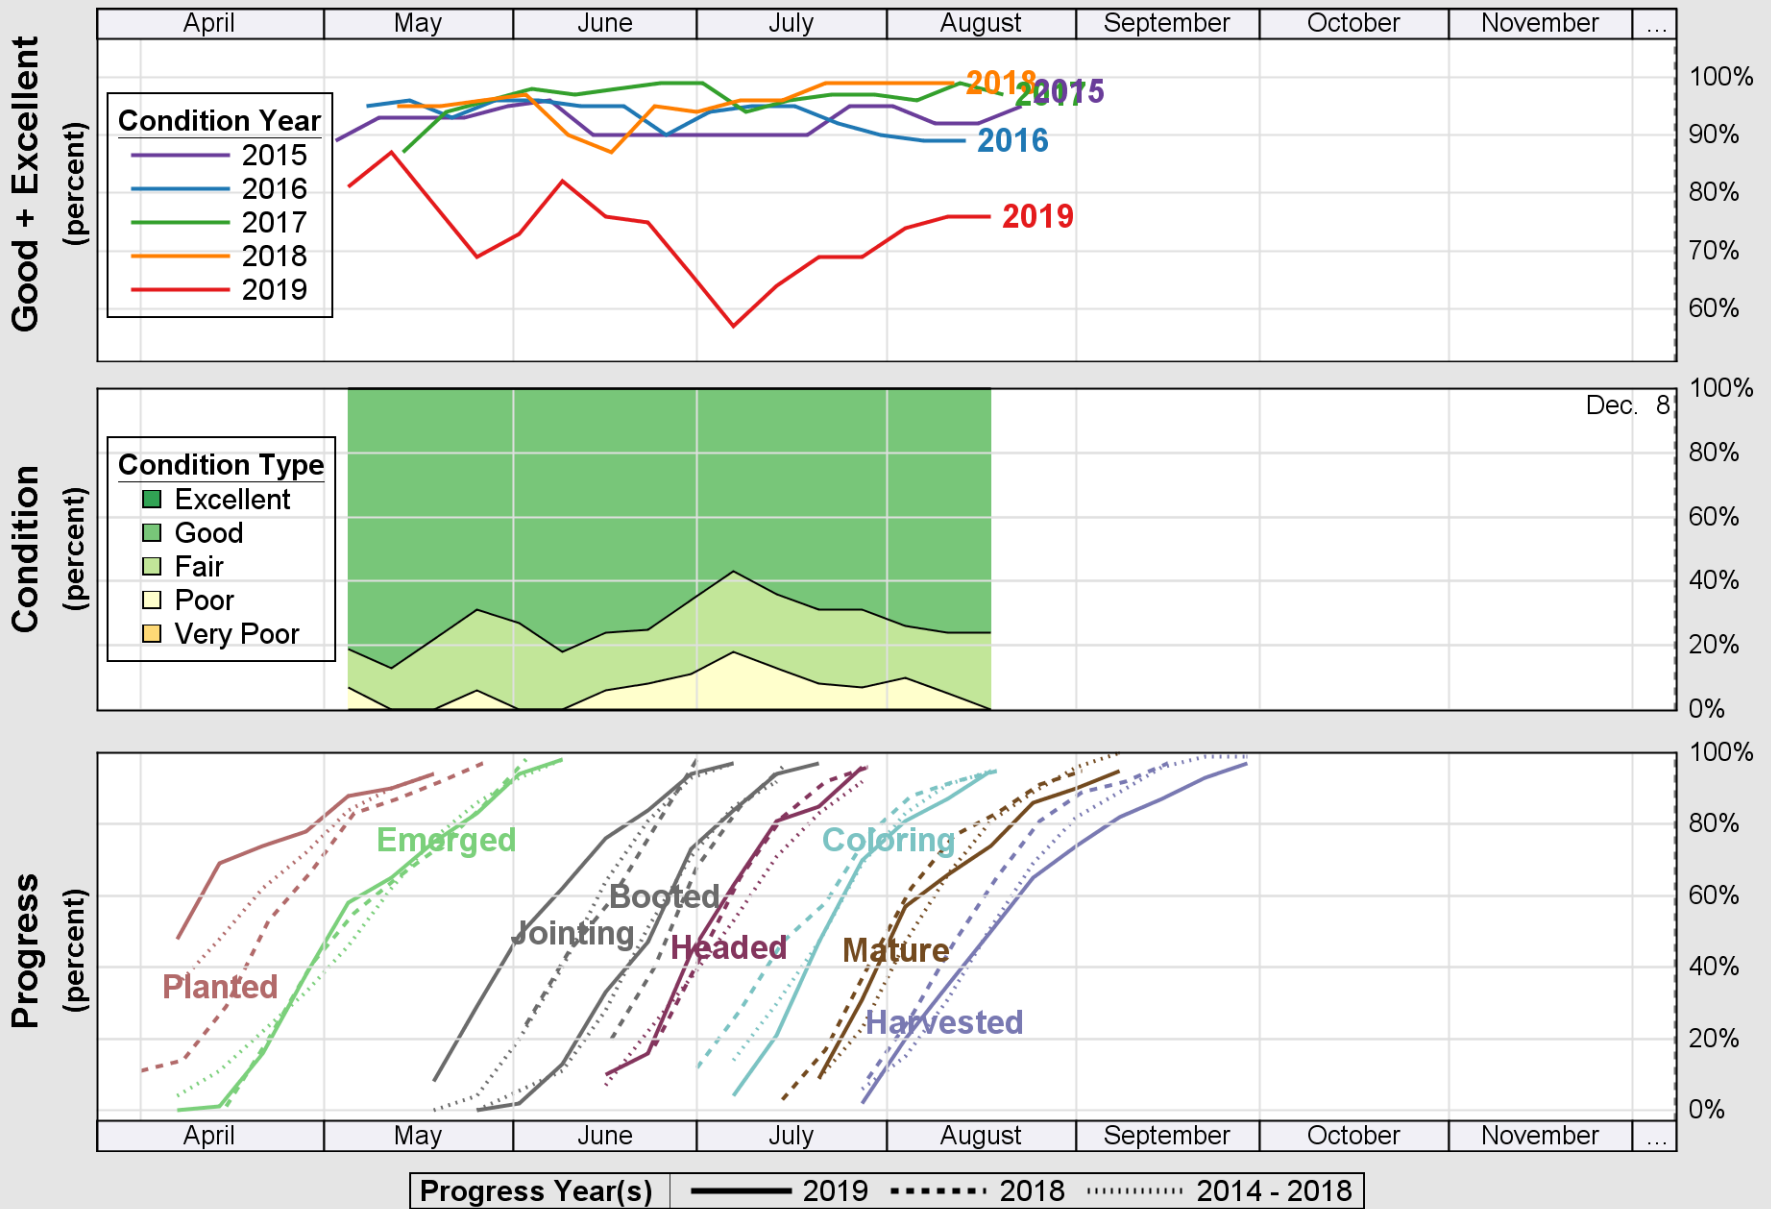

USDA

Crop Progress and Condition: Barley in Wyoming , 2019

NASS

Source: National Agricultural Statistics Service (NASS), Crop Progress Report

USDA

Crop Progress and Condition: Corn in Wyoming , 2019

NASS

Source: National Agricultural Statistics Service (NASS), Crop Progress Report

Progress Year(s) — 2019 - - - - 2018 2014 - 2018

Source: National Agricultural Statistics Service (NASS), Crop Progress Report

Source: National Agricultural Statistics Service (NASS), Crop Progress Report