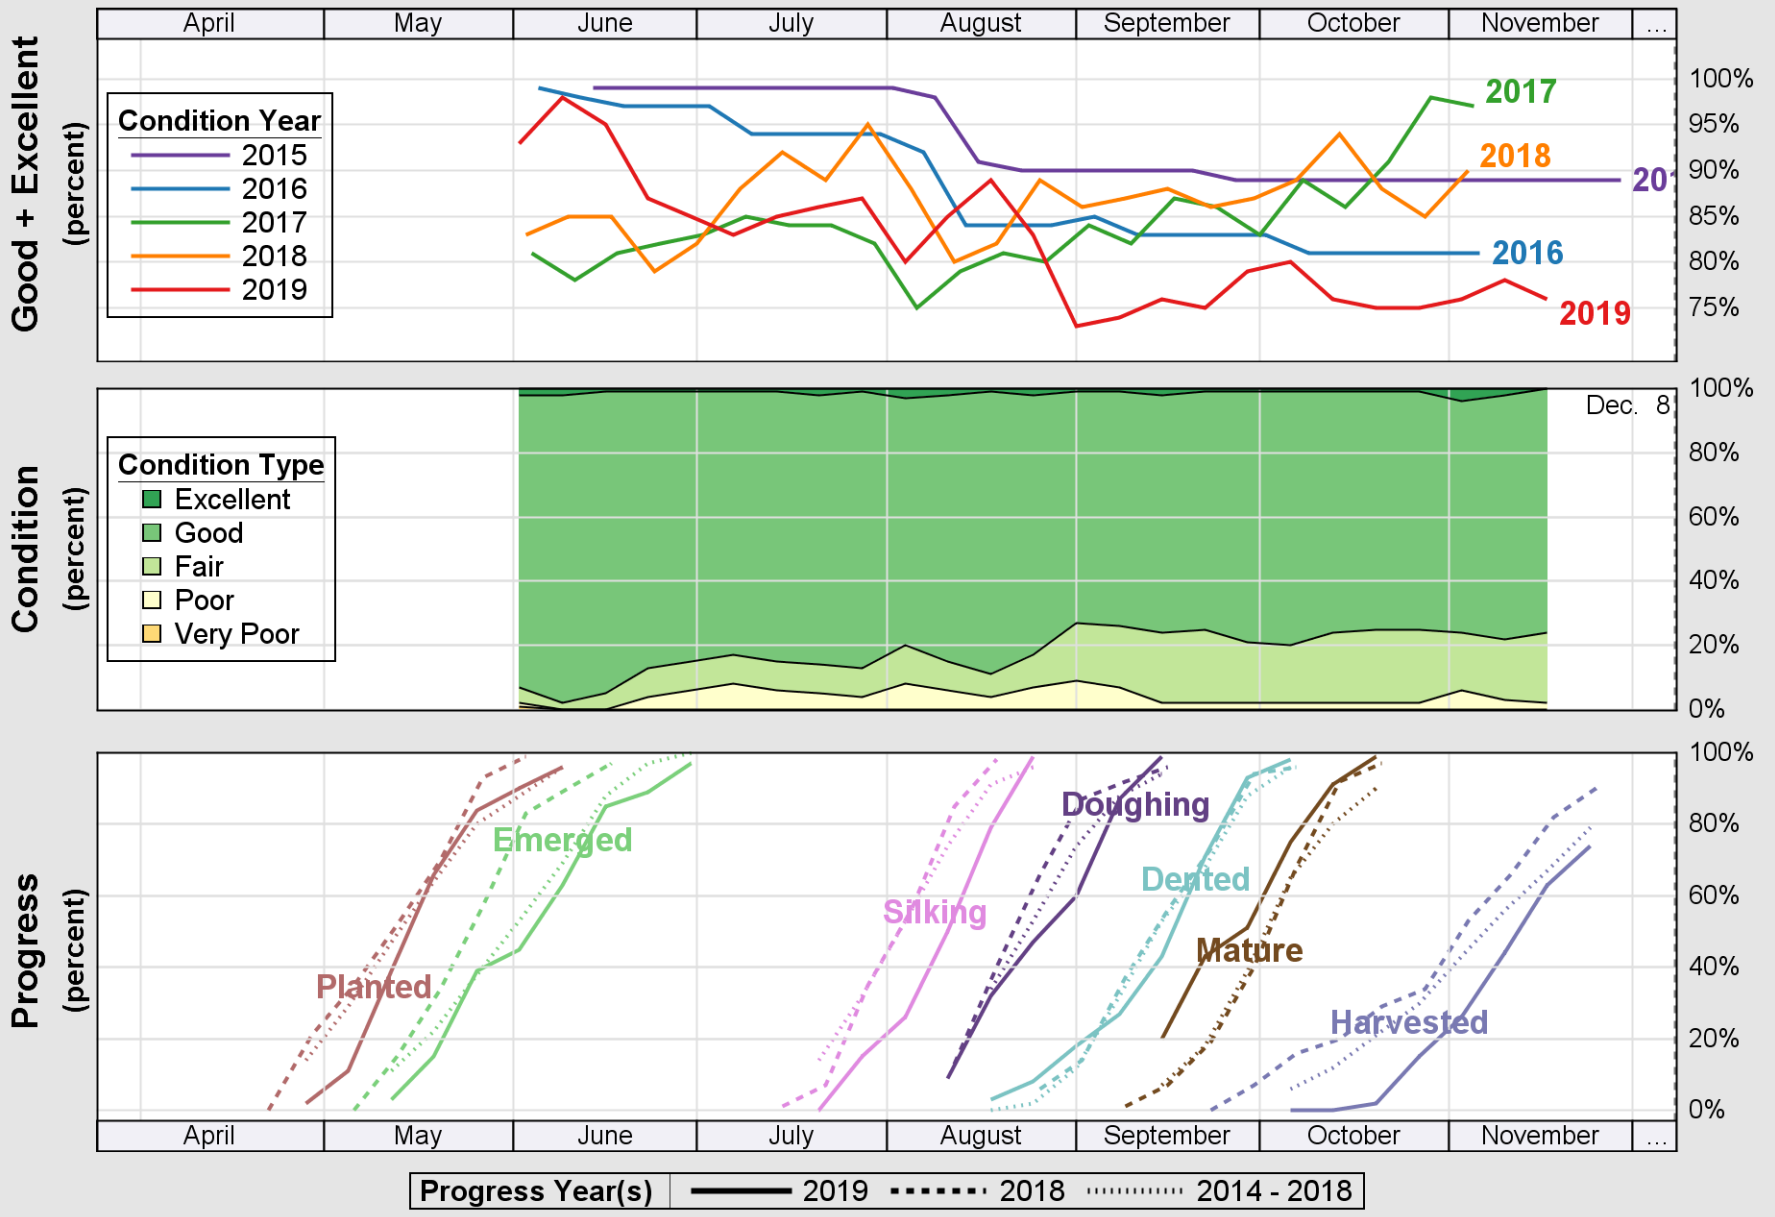

USDA

Crop Progress and Condition: Barley in Wyoming , 2019

NASS

Source: National Agricultural Statistics Service (NASS), Crop Progress Report

USDA

Crop Progress and Condition: Corn in Wyoming , 2019

NASS

Source: National Agricultural Statistics Service (NASS), Crop Progress Report

Progress Year(s) — 2019 - - - - 2018 2014 - 2018

Source: National Agricultural Statistics Service (NASS), Crop Progress Report

Source: National Agricultural Statistics Service (NASS), Crop Progress Report