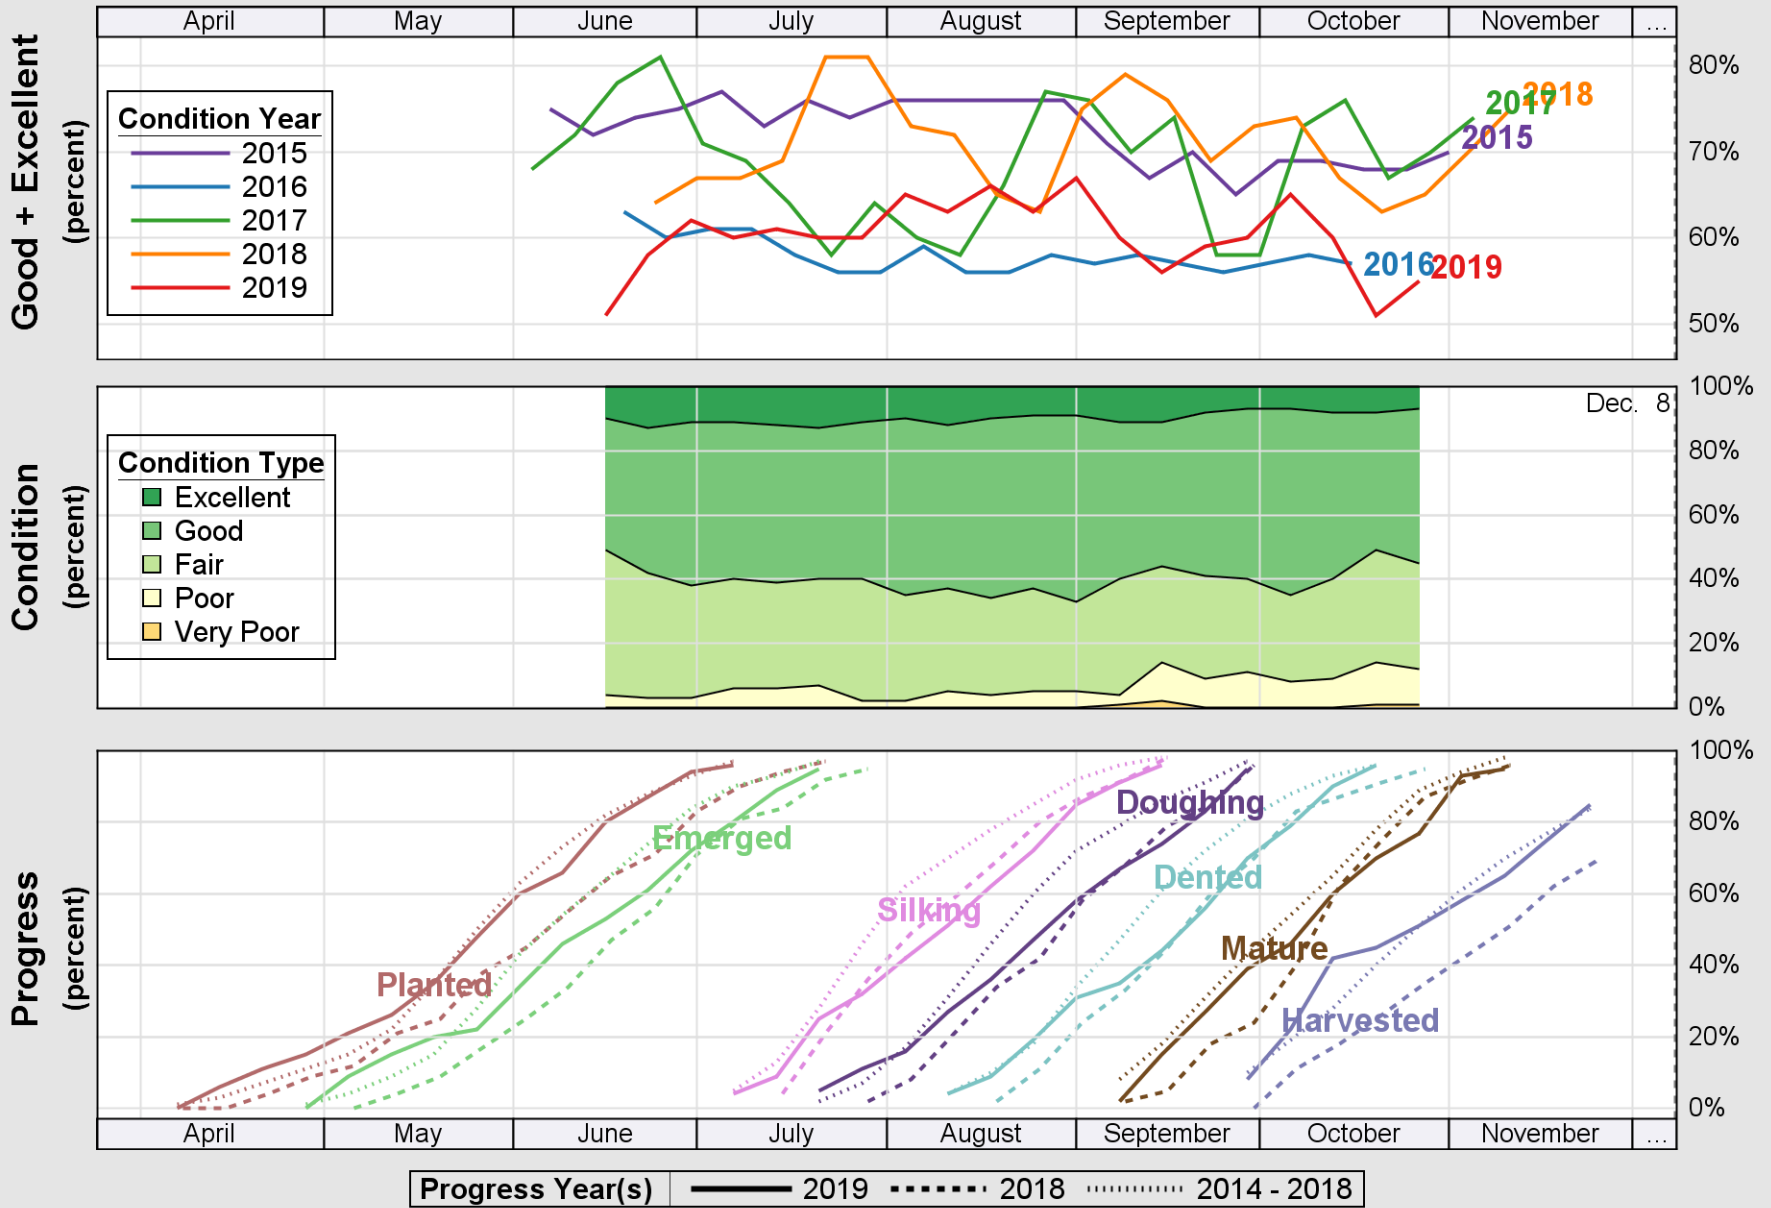

USDA

Crop Progress and Condition: Corn in West Virginia , 2019

NASS

Source: National Agricultural Statistics Service (NASS), Crop Progress Report

USDA Crop Progress and Condition: Pasture and Range in West Virginia , 2019 NASS

Source: National Agricultural Statistics Service (NASS), Crop Progress Report

USDA

Crop Progress and Condition: Soybeans in West Virginia , 2019

NASS

Source: National Agricultural Statistics Service (NASS), Crop Progress Report

Source: National Agricultural Statistics Service (NASS), Crop Progress Report