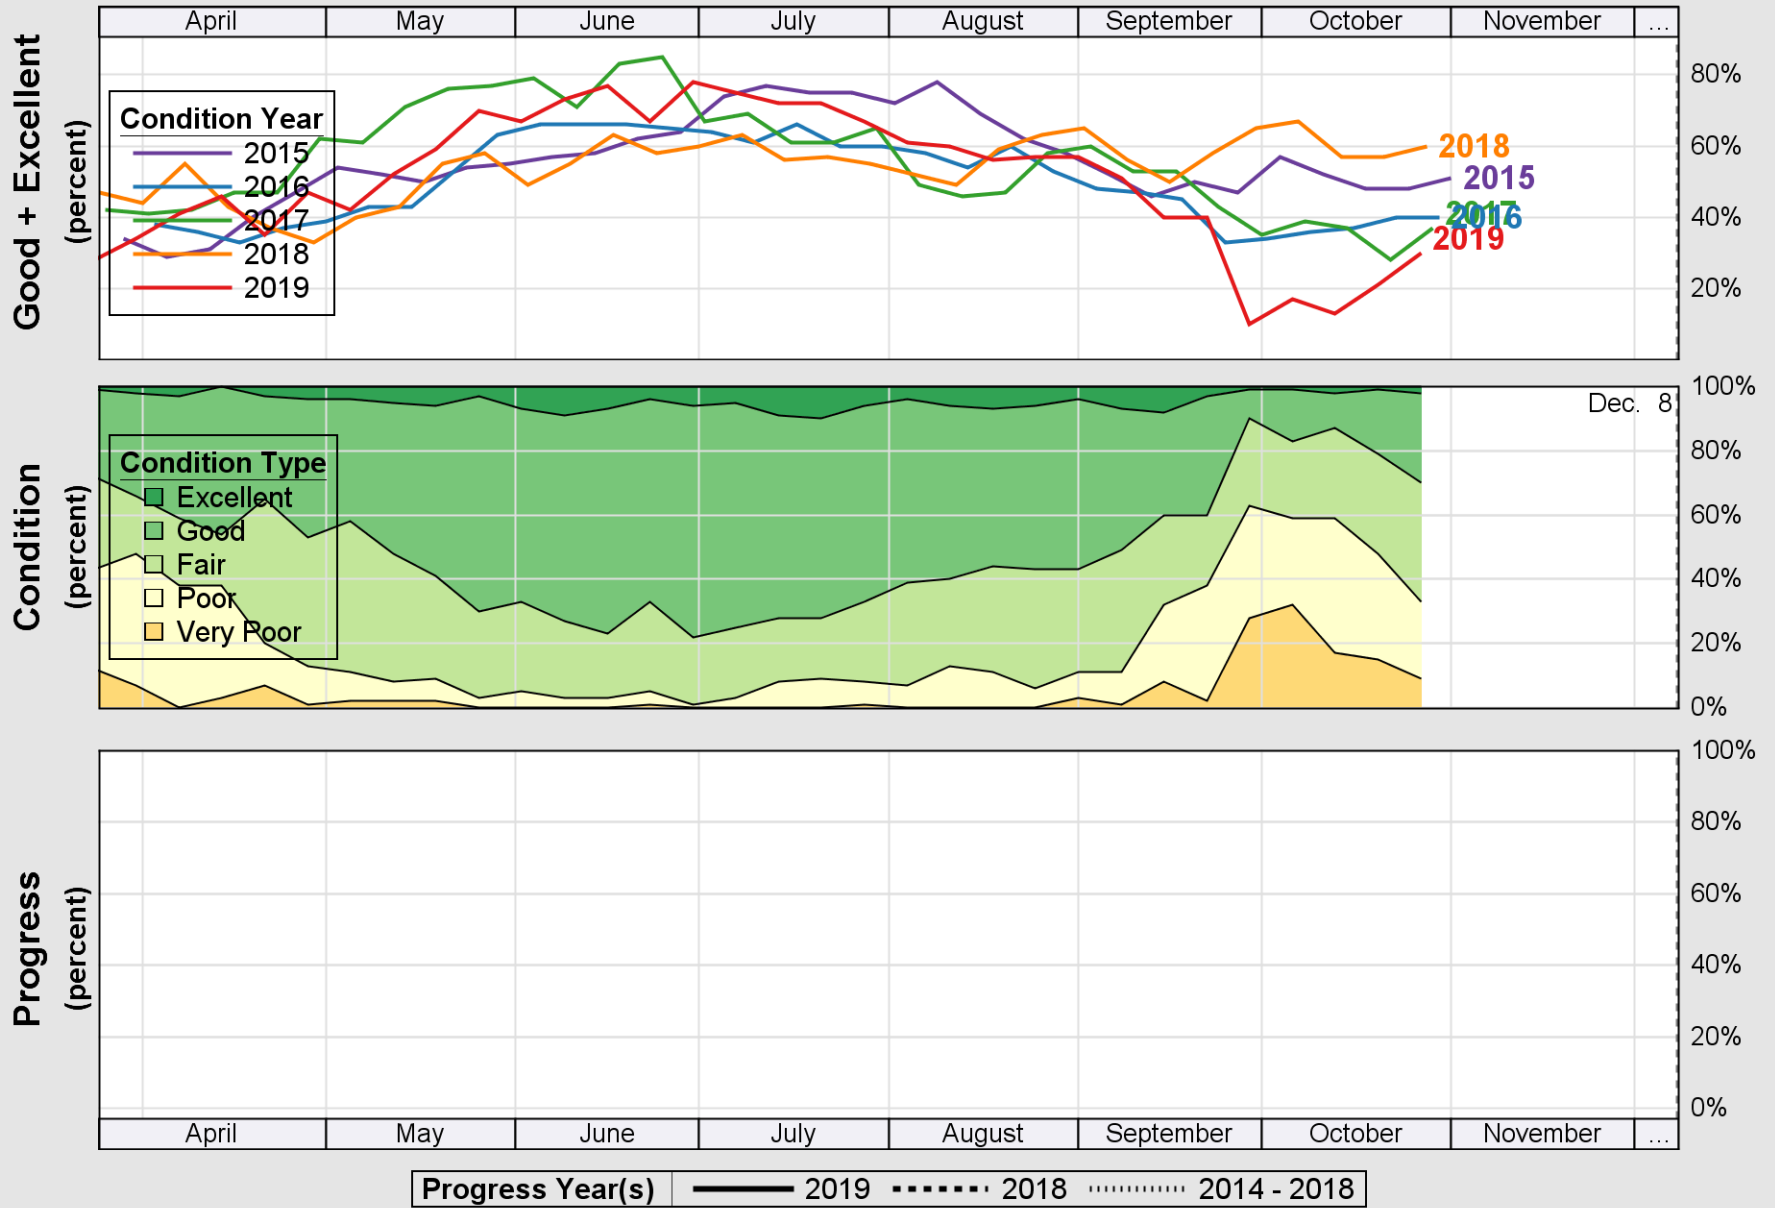

USDA

Crop Progress and Condition: Corn in West Virginia , 2019

NASS

Source: National Agricultural Statistics Service (NASS), Crop Progress Report

USDA Crop Progress and Condition: Pasture and Range in West Virginia , 2019 NASS

Source: National Agricultural Statistics Service (NASS), Crop Progress Report

USDA

Crop Progress and Condition: Soybeans in West Virginia , 2019

NASS

Source: National Agricultural Statistics Service (NASS), Crop Progress Report

Source: National Agricultural Statistics Service (NASS), Crop Progress Report