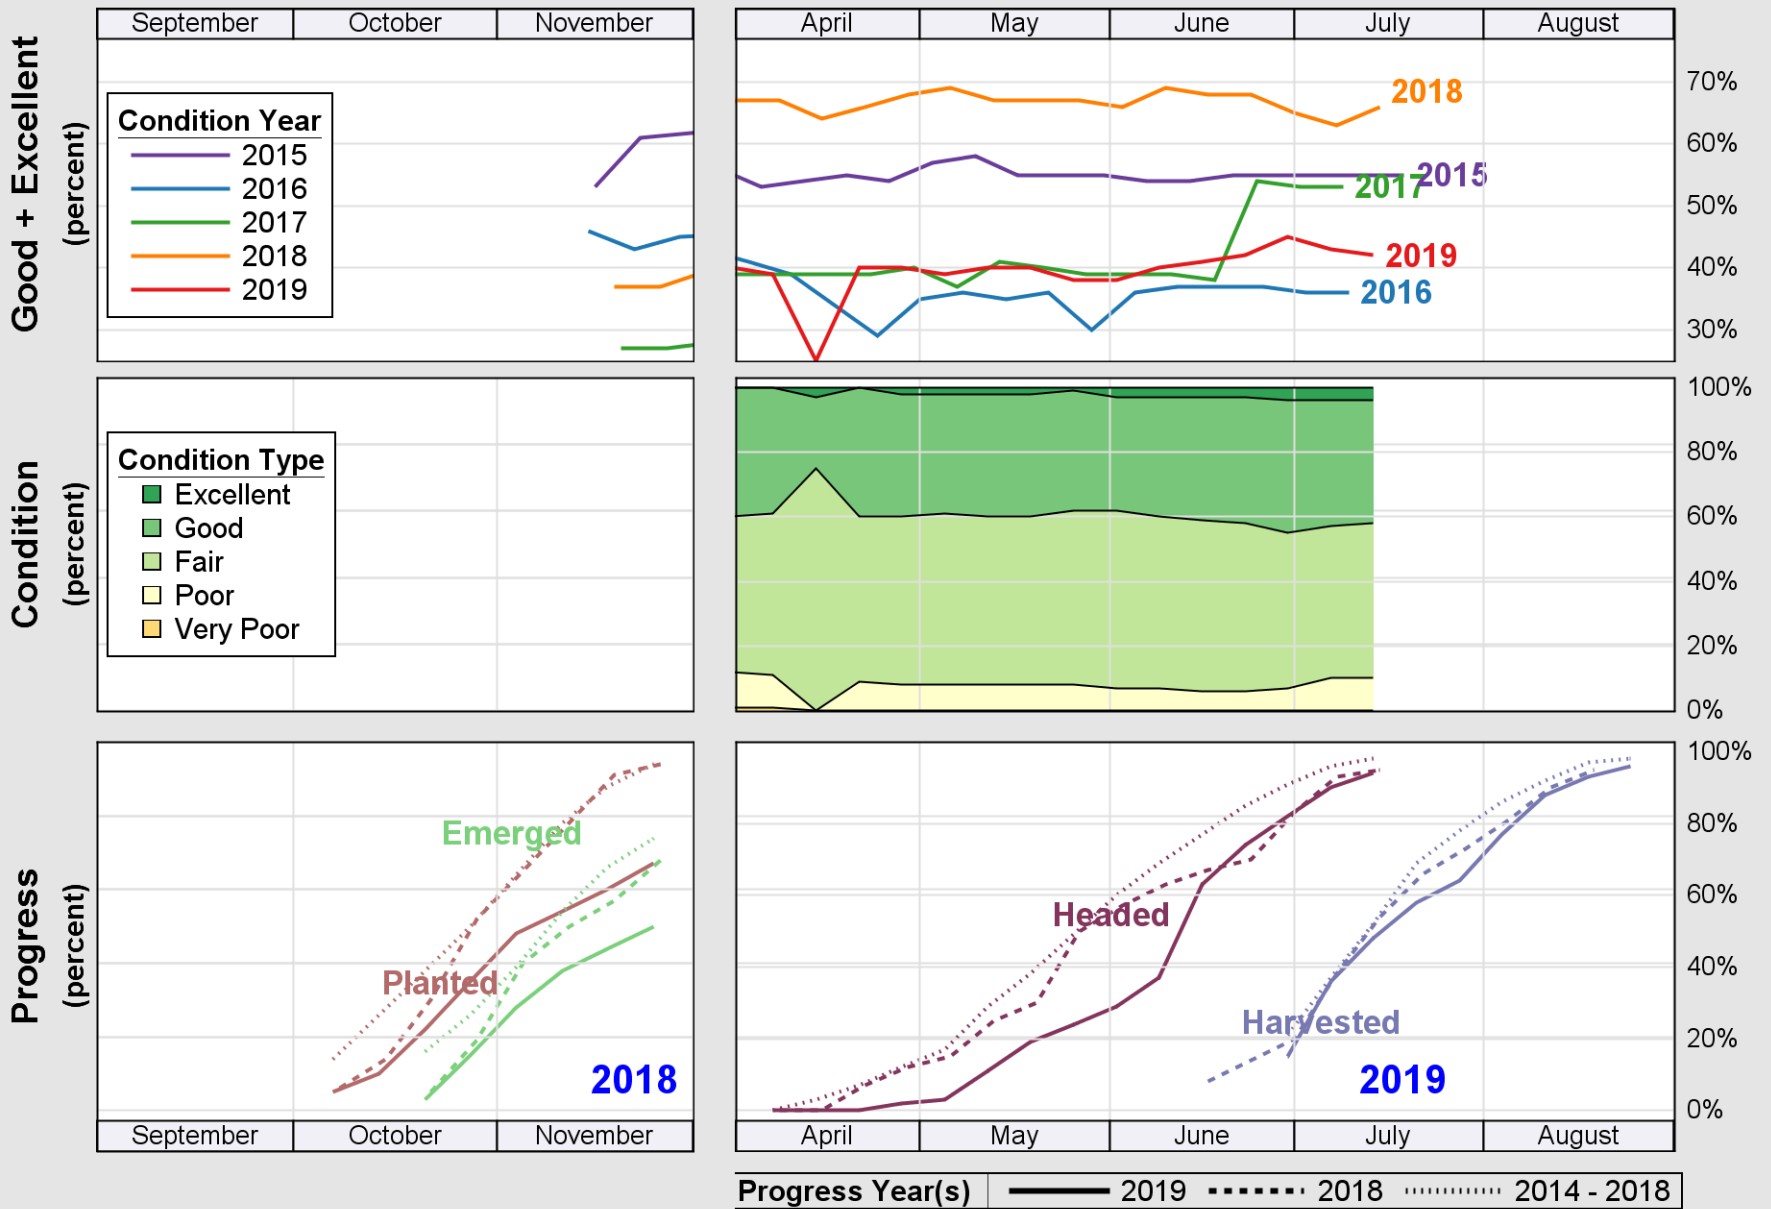

USDA

Crop Progress and Condition: Corn in West Virginia , 2019

NASS

Source: National Agricultural Statistics Service (NASS), Crop Progress Report

USDA Crop Progress and Condition: Pasture and Range in West Virginia , 2019 NASS

Source: National Agricultural Statistics Service (NASS), Crop Progress Report

USDA

Crop Progress and Condition: Soybeans in West Virginia , 2019

NASS

Source: National Agricultural Statistics Service (NASS), Crop Progress Report

Source: National Agricultural Statistics Service (NASS), Crop Progress Report