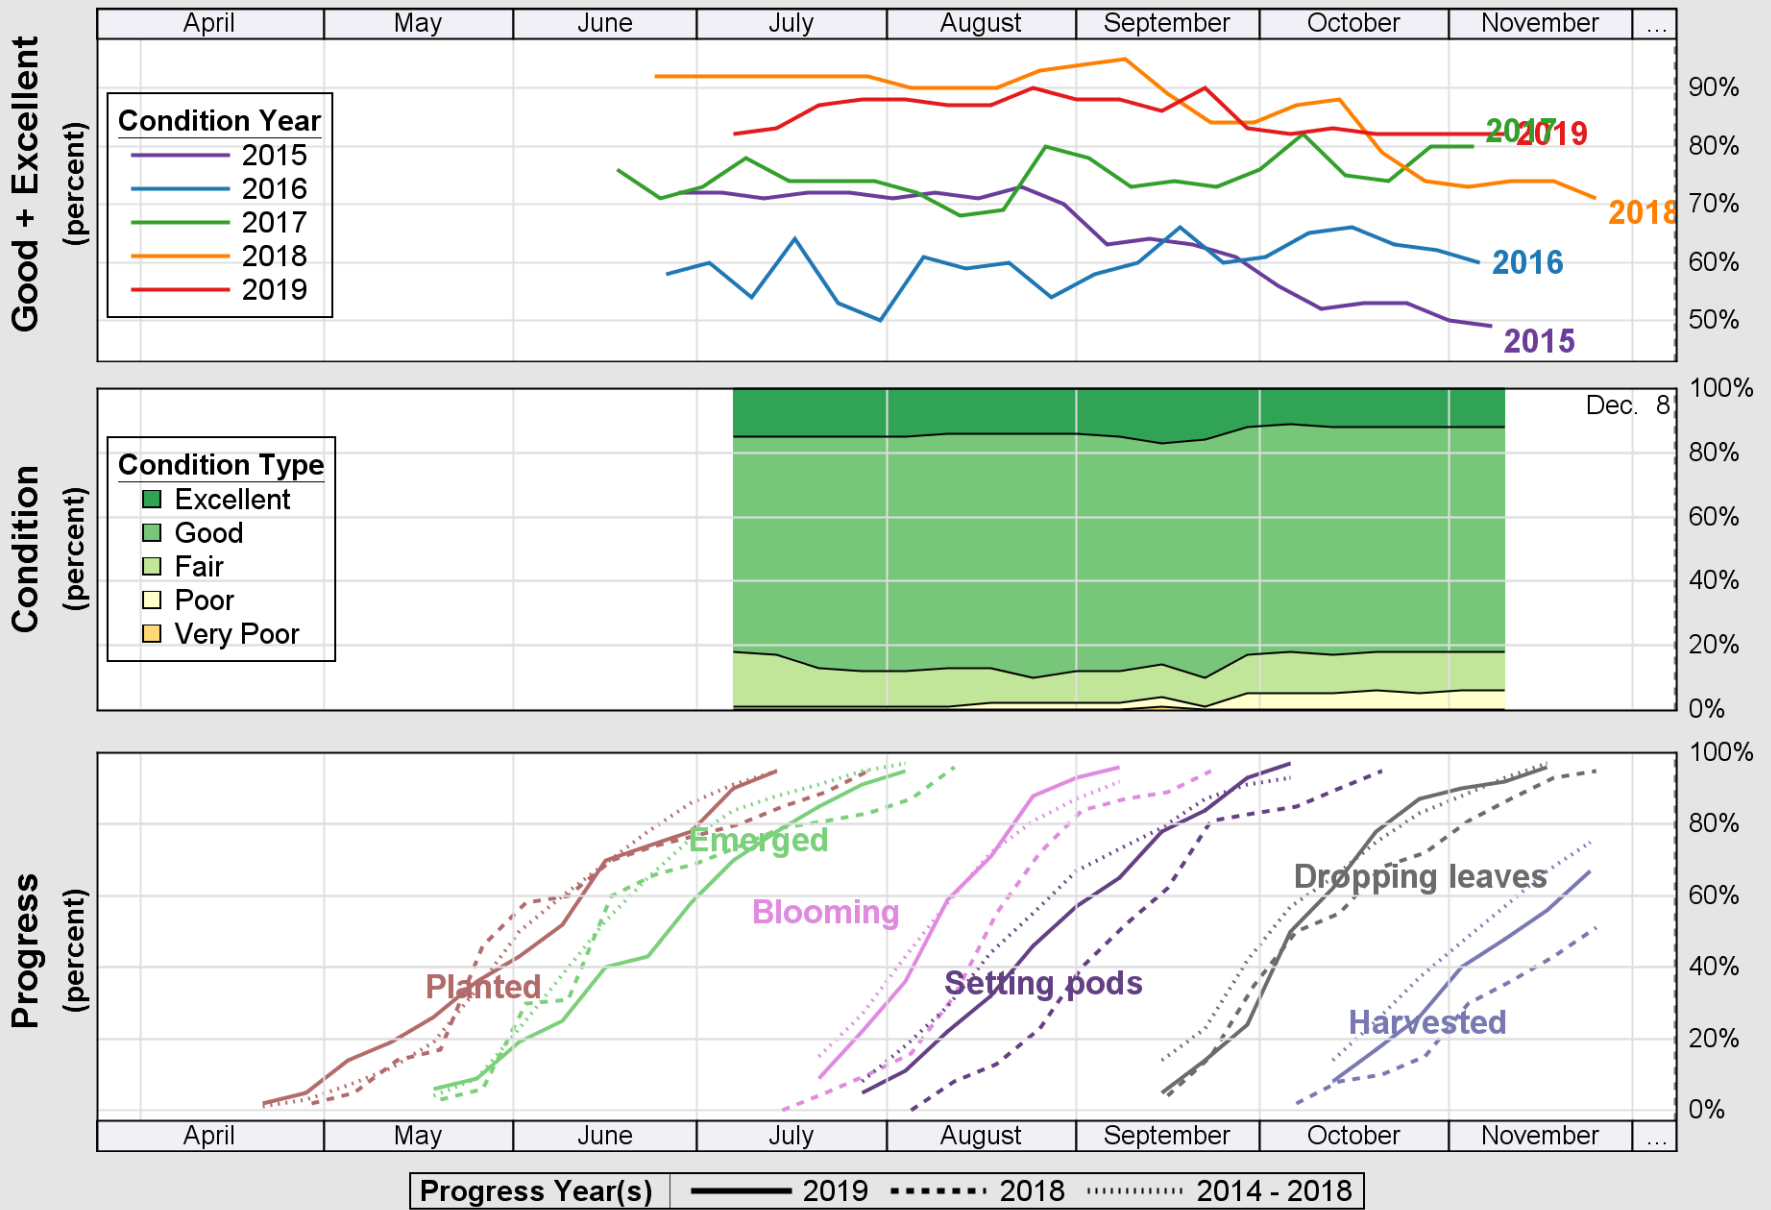

USDA

Crop Progress and Condition: Corn in West Virginia , 2019

NASS

Source: National Agricultural Statistics Service (NASS), Crop Progress Report

USDA Crop Progress and Condition: Pasture and Range in West Virginia , 2019 NASS

Source: National Agricultural Statistics Service (NASS), Crop Progress Report

USDA

Crop Progress and Condition: Soybeans in West Virginia , 2019

NASS

Source: National Agricultural Statistics Service (NASS), Crop Progress Report

Source: National Agricultural Statistics Service (NASS), Crop Progress Report