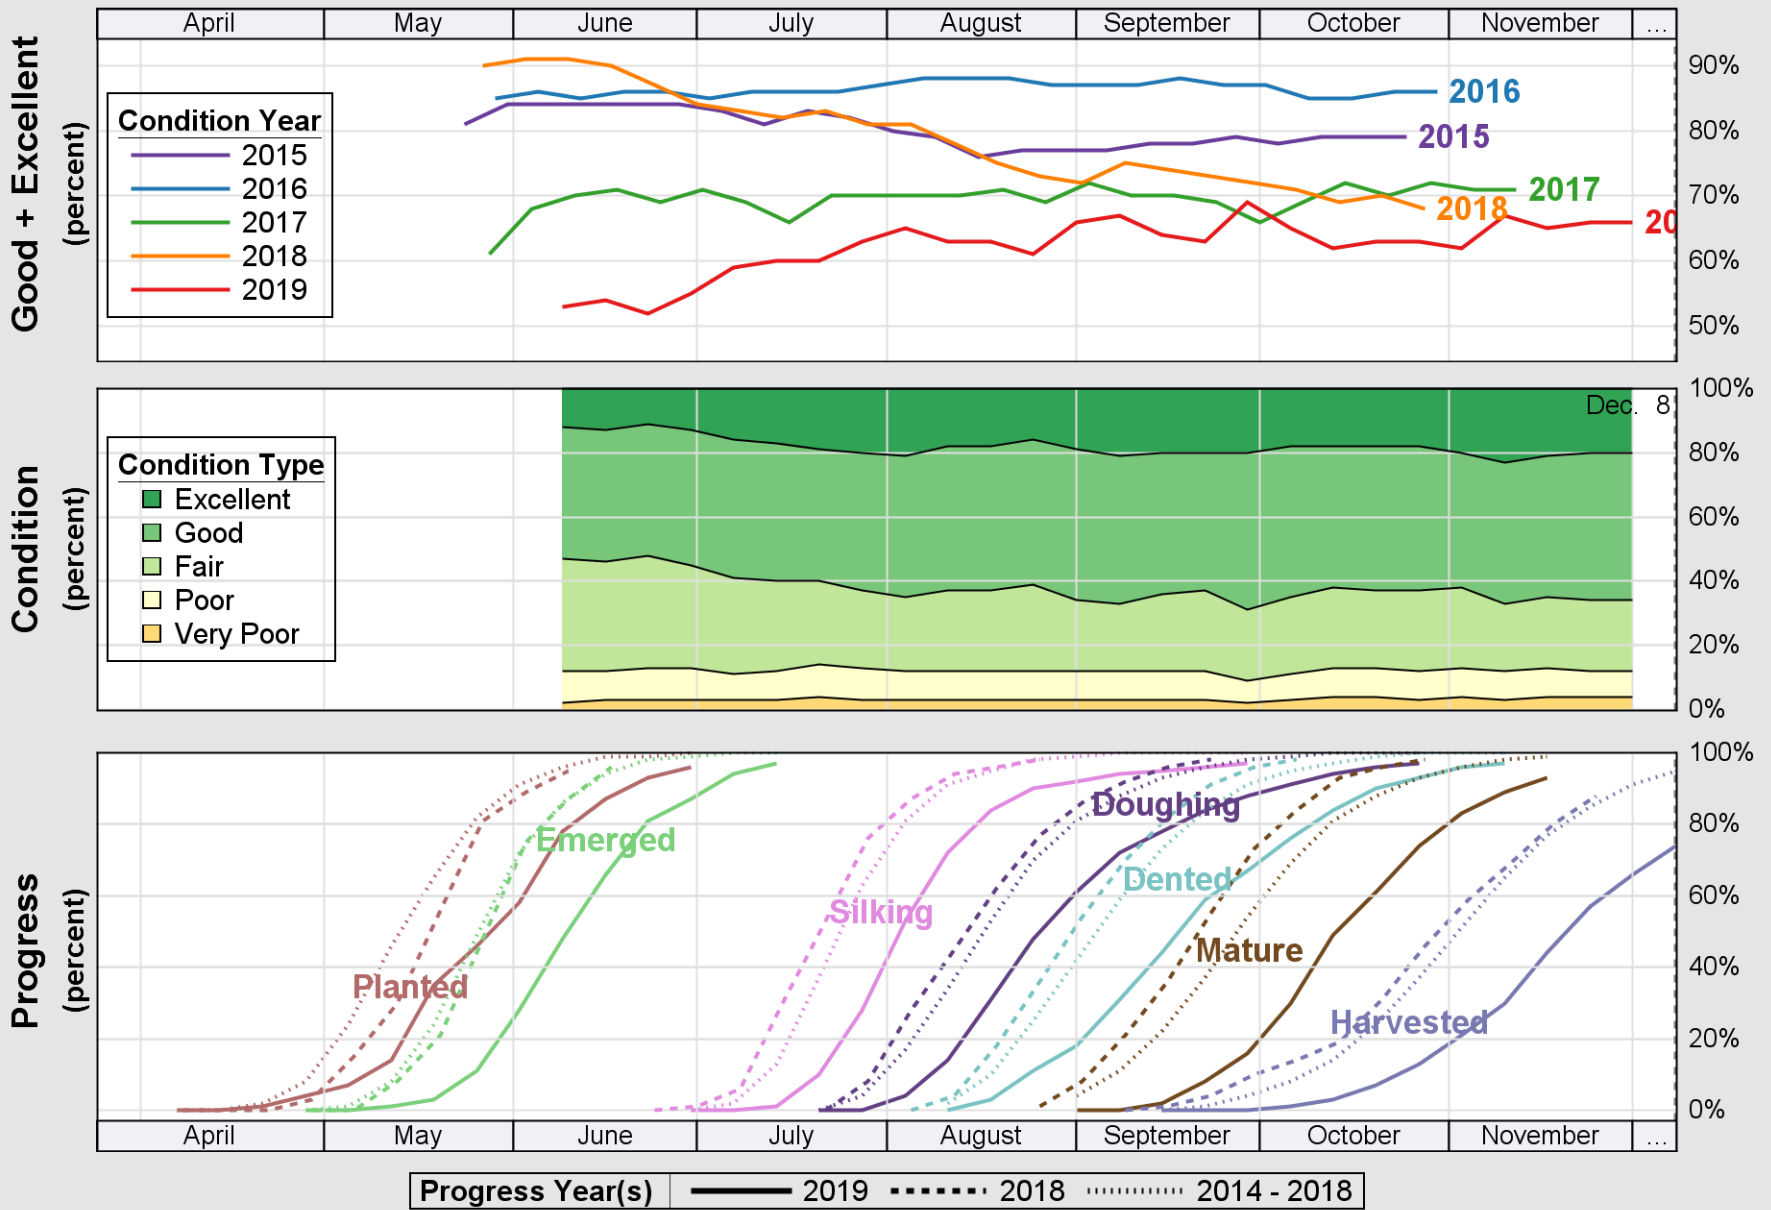

USDA

Crop Progress and Condition: Corn in Wisconsin , 2019

NASS

Source: National Agricultural Statistics Service (NASS), Crop Progress Report

Source: National Agricultural Statistics Service (NASS), Crop Progress Report

USDA

Crop Progress and Condition: Pasture and Range in Wisconsin , 2019

NASS

Source: National Agricultural Statistics Service (NASS), Crop Progress Report

Source: National Agricultural Statistics Service (NASS), Crop Progress Report

USDA

Crop Progress and Condition: Winter Wheat in Wisconsin , 2019

NASS

Source: National Agricultural Statistics Service (NASS), Crop Progress Report