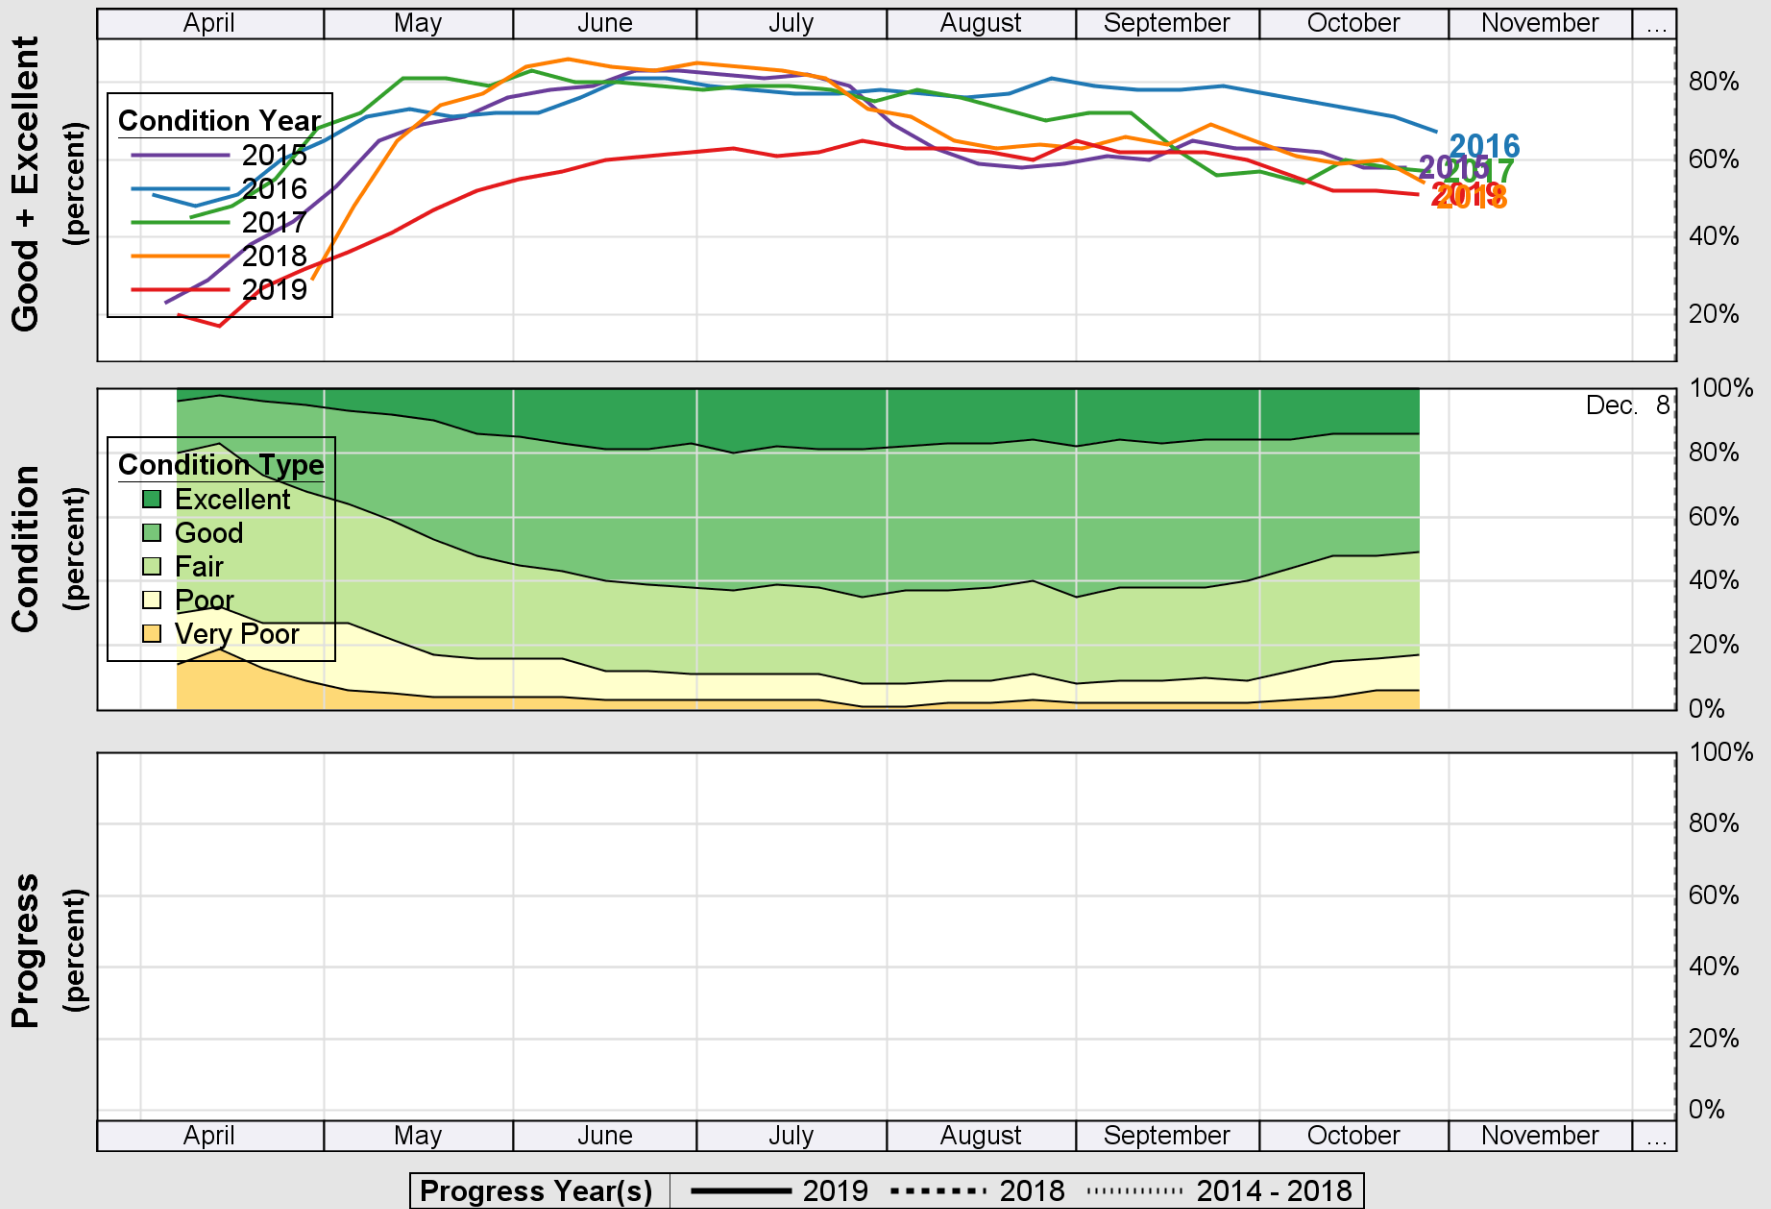

USDA

Crop Progress and Condition: Corn in Wisconsin , 2019

NASS

Source: National Agricultural Statistics Service (NASS), Crop Progress Report

Source: National Agricultural Statistics Service (NASS), Crop Progress Report

USDA

Crop Progress and Condition: Pasture and Range in Wisconsin , 2019

NASS

Source: National Agricultural Statistics Service (NASS), Crop Progress Report

Source: National Agricultural Statistics Service (NASS), Crop Progress Report

USDA

Crop Progress and Condition: Winter Wheat in Wisconsin , 2019

NASS

Source: National Agricultural Statistics Service (NASS), Crop Progress Report