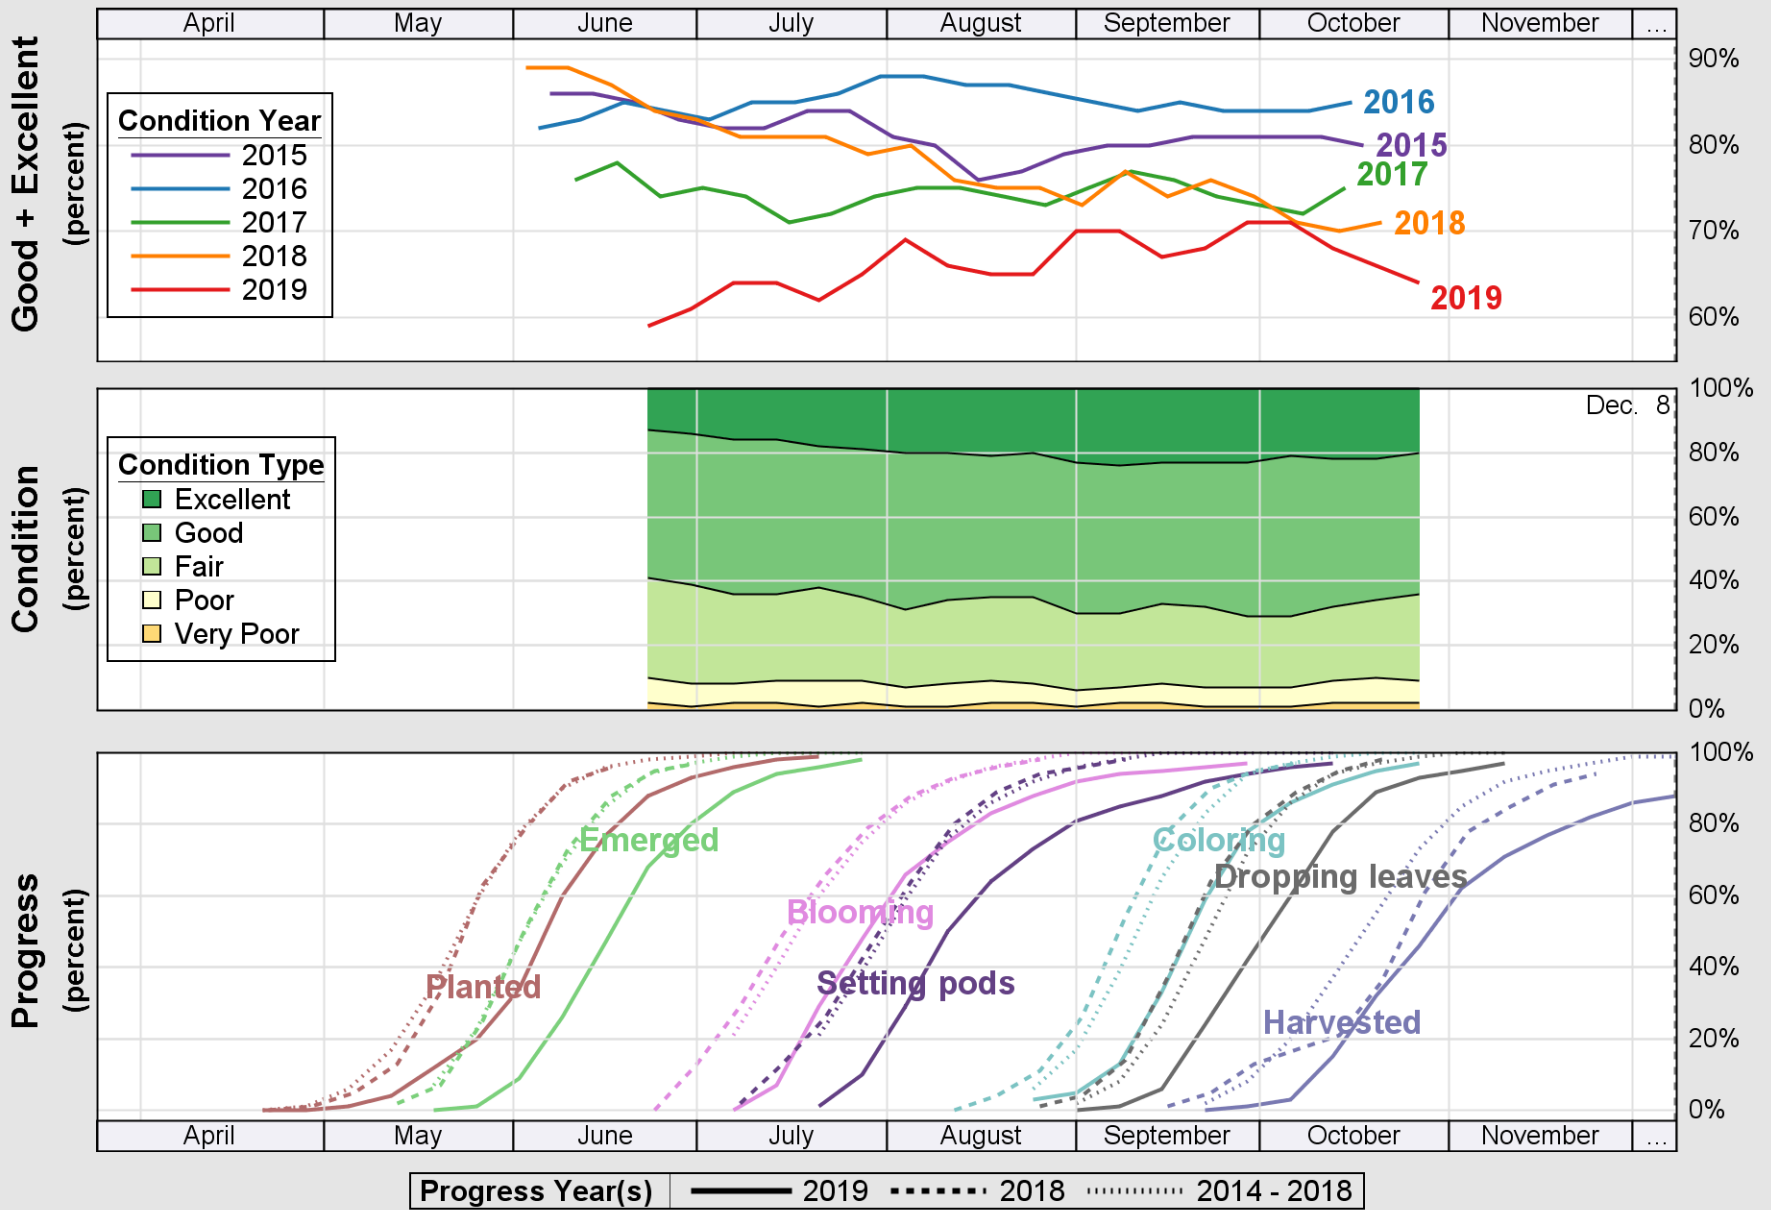

USDA

Crop Progress and Condition: Corn in Wisconsin , 2019

NASS

Source: National Agricultural Statistics Service (NASS), Crop Progress Report

Source: National Agricultural Statistics Service (NASS), Crop Progress Report

USDA

Crop Progress and Condition: Pasture and Range in Wisconsin , 2019

NASS

Source: National Agricultural Statistics Service (NASS), Crop Progress Report

Source: National Agricultural Statistics Service (NASS), Crop Progress Report

USDA

Crop Progress and Condition: Winter Wheat in Wisconsin , 2019

NASS

Source: National Agricultural Statistics Service (NASS), Crop Progress Report