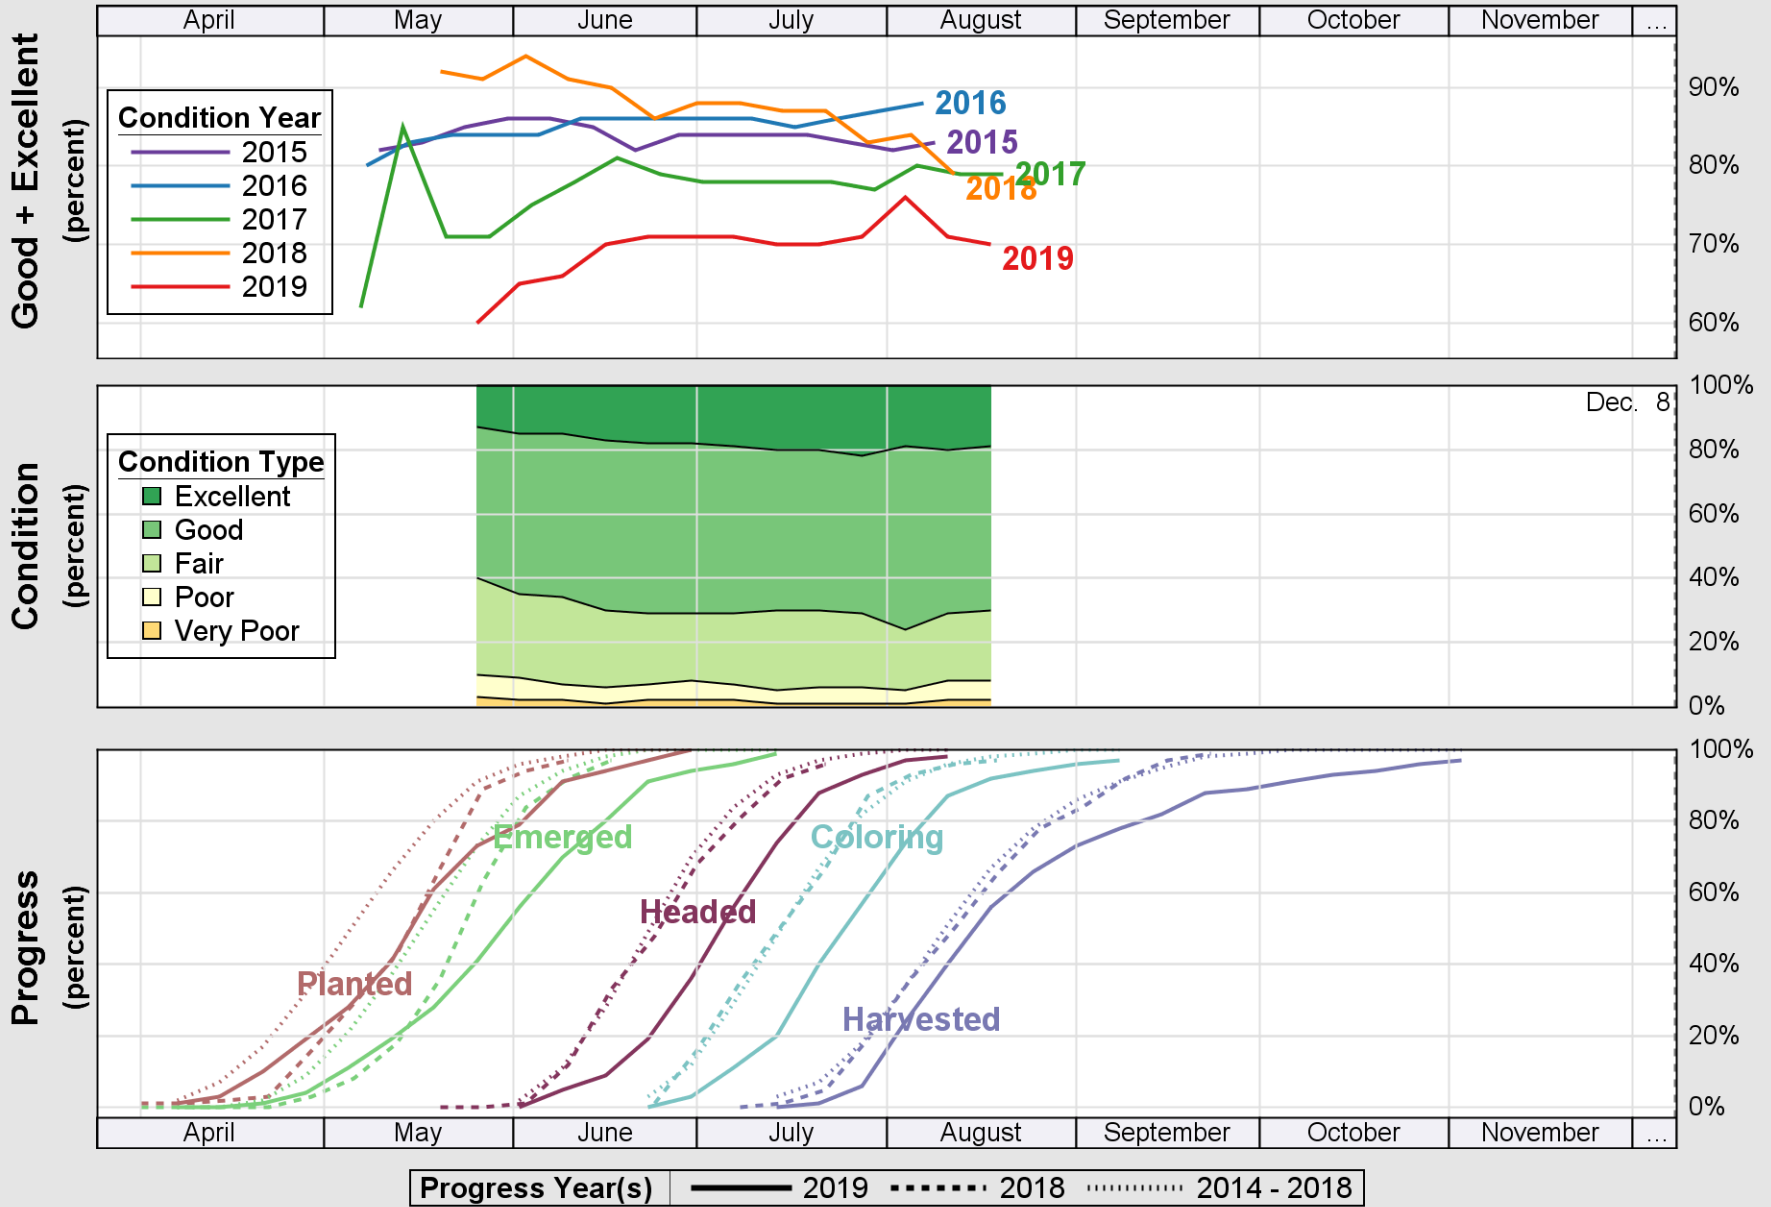

USDA

Crop Progress and Condition: Corn in Wisconsin , 2019

NASS

Source: National Agricultural Statistics Service (NASS), Crop Progress Report

Source: National Agricultural Statistics Service (NASS), Crop Progress Report

USDA

Crop Progress and Condition: Pasture and Range in Wisconsin , 2019

NASS

Source: National Agricultural Statistics Service (NASS), Crop Progress Report

Source: National Agricultural Statistics Service (NASS), Crop Progress Report

USDA

Crop Progress and Condition: Winter Wheat in Wisconsin , 2019

NASS

Source: National Agricultural Statistics Service (NASS), Crop Progress Report