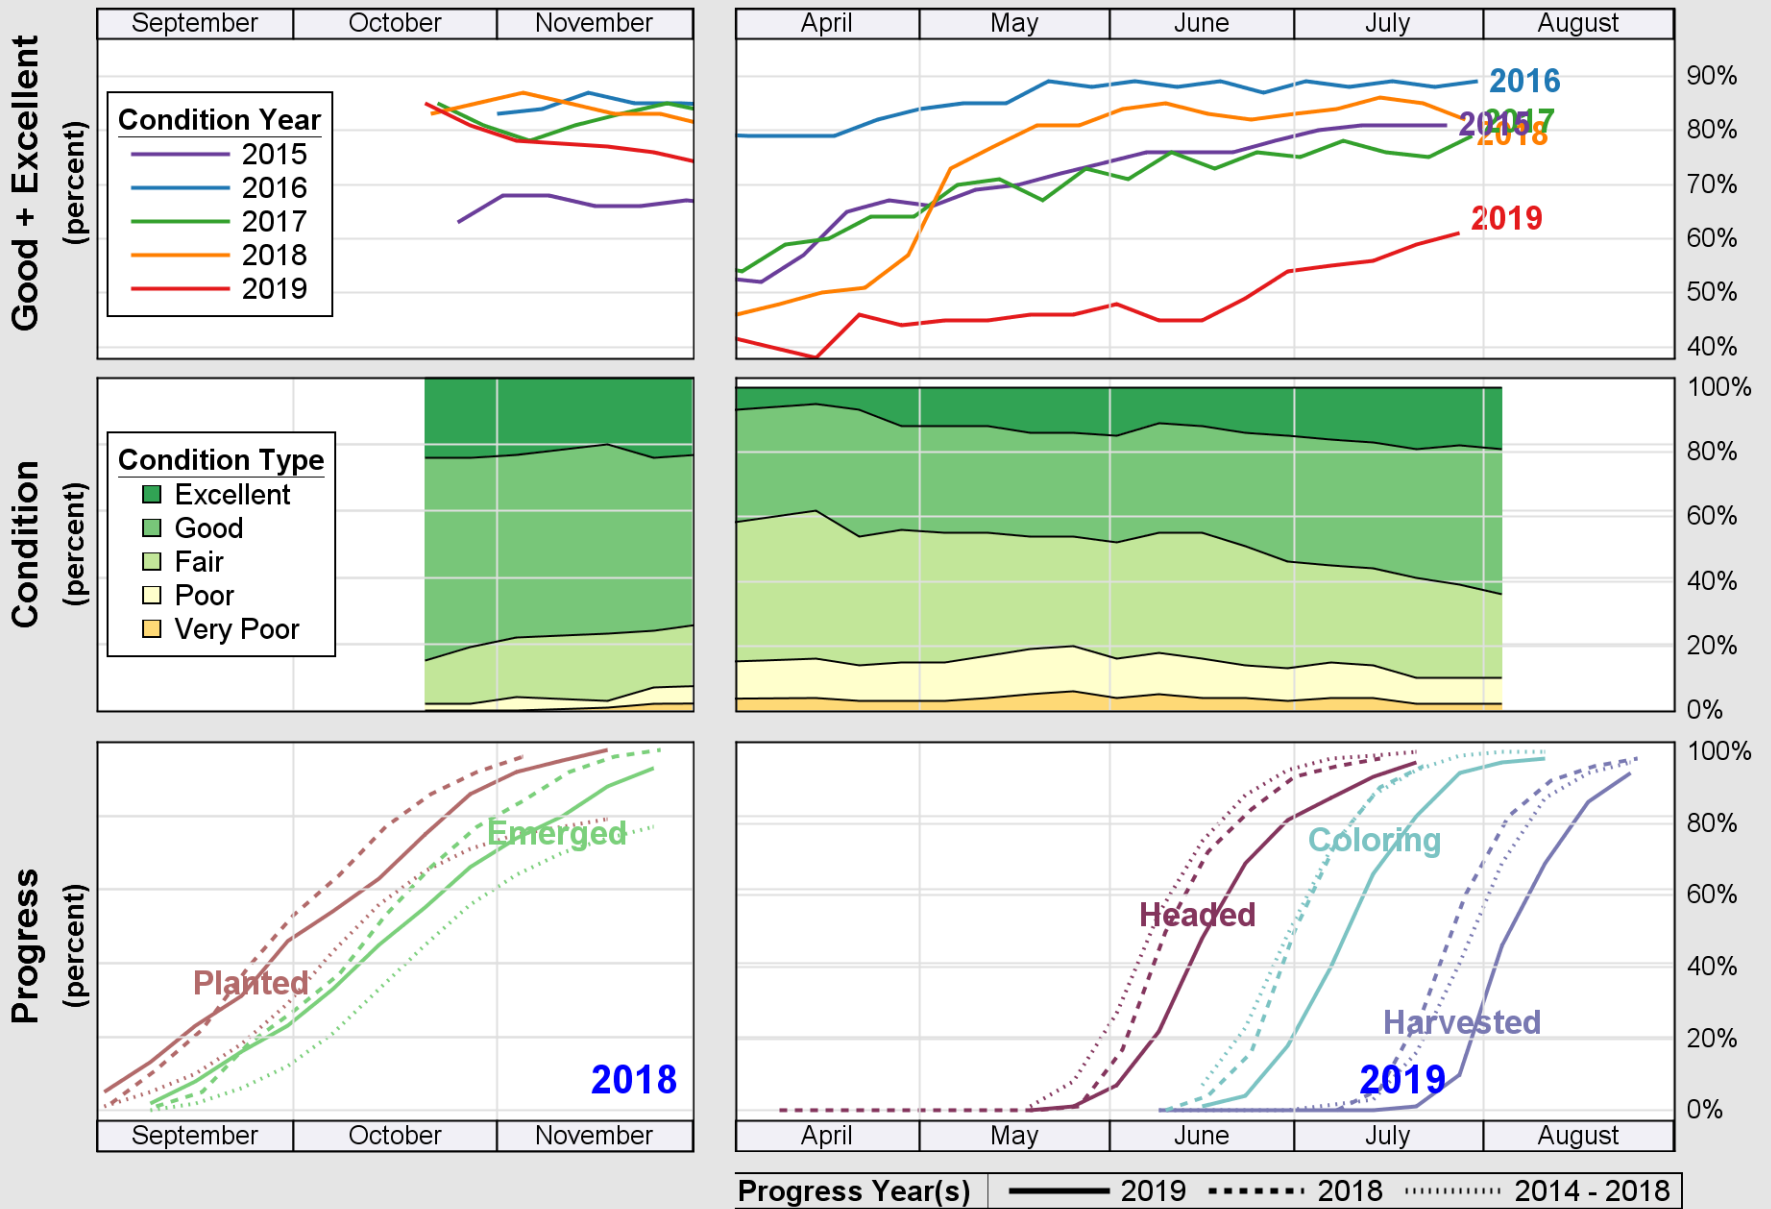

USDA

Crop Progress and Condition: Corn in Wisconsin , 2019

NASS

Source: National Agricultural Statistics Service (NASS), Crop Progress Report

Source: National Agricultural Statistics Service (NASS), Crop Progress Report

USDA

Crop Progress and Condition: Pasture and Range in Wisconsin , 2019

NASS

Source: National Agricultural Statistics Service (NASS), Crop Progress Report

Source: National Agricultural Statistics Service (NASS), Crop Progress Report

USDA

Crop Progress and Condition: Winter Wheat in Wisconsin , 2019

NASS

Source: National Agricultural Statistics Service (NASS), Crop Progress Report