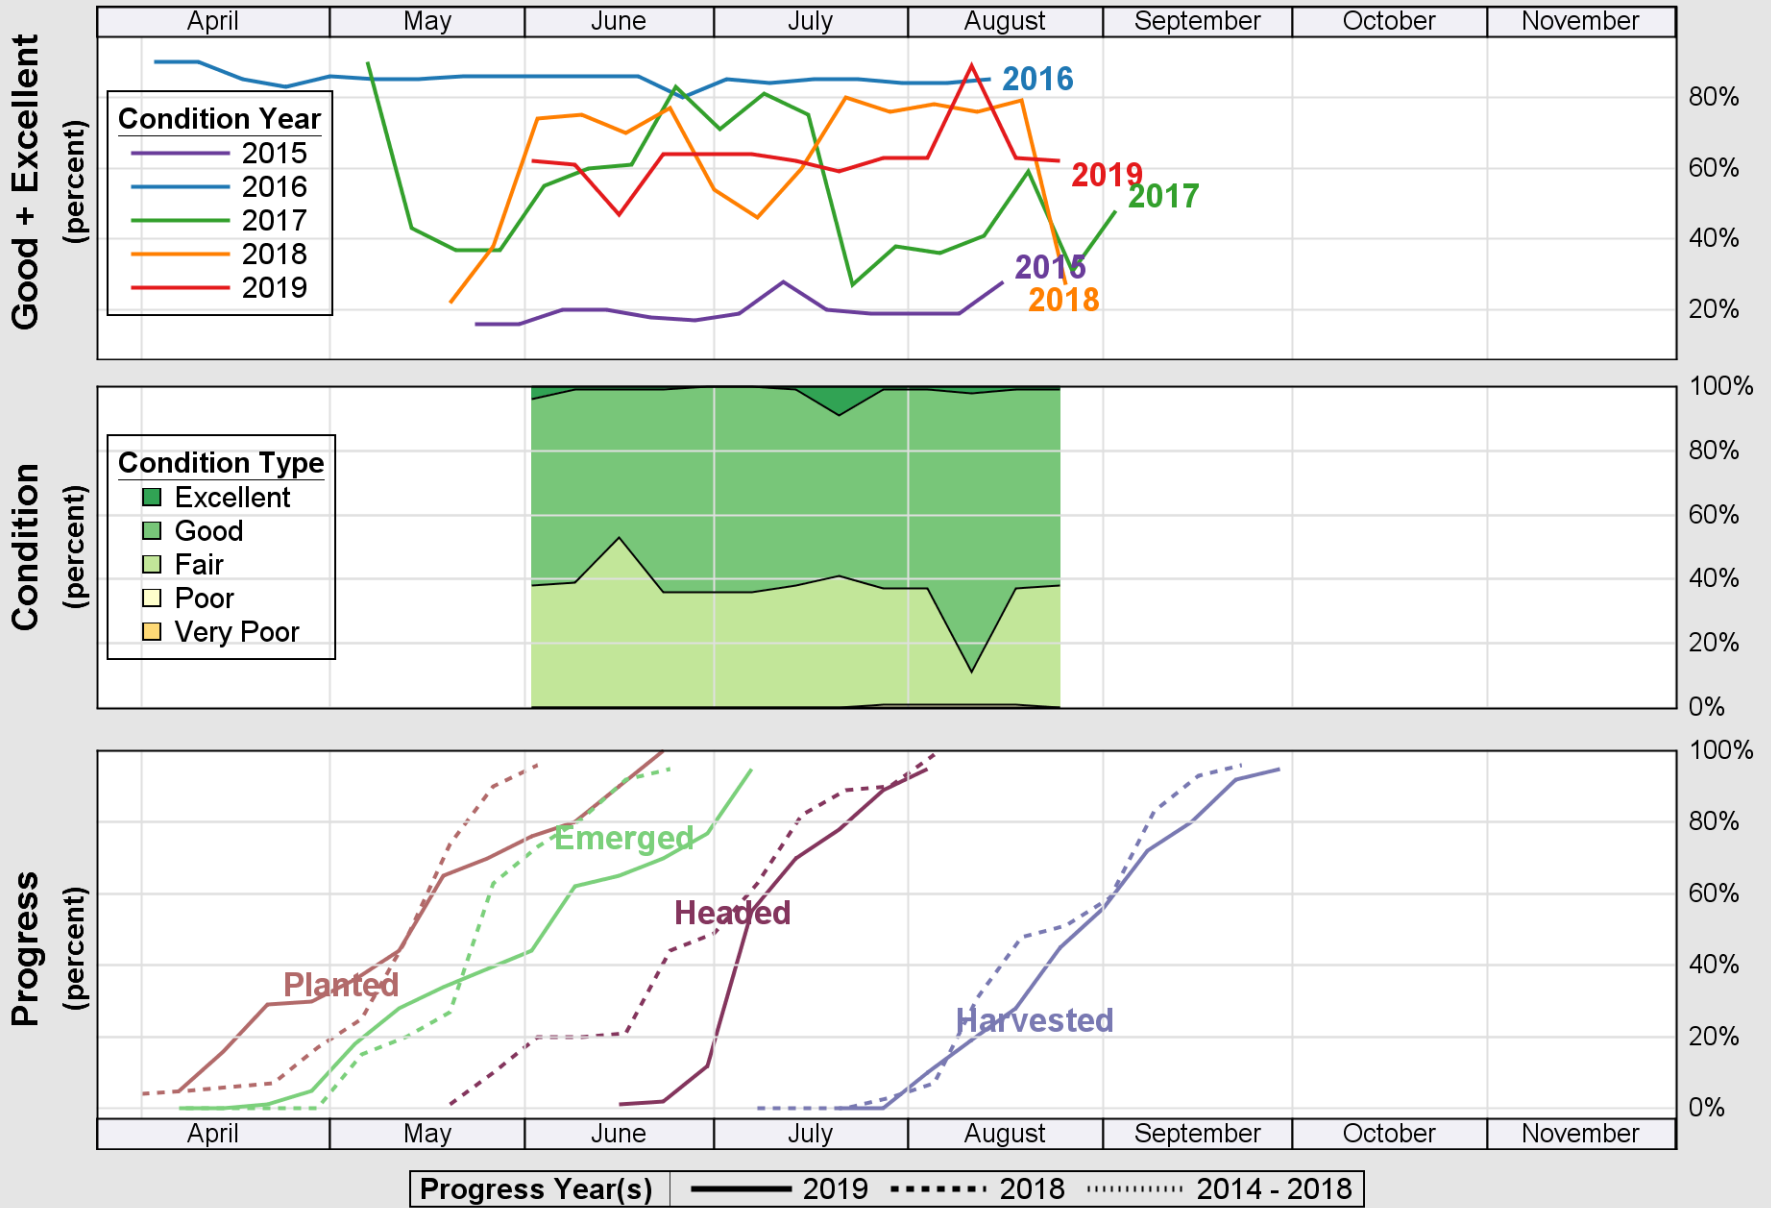

Source: National Agricultural Statistics Service (NASS), Crop Progress Report

Source: National Agricultural Statistics Service (NASS), Crop Progress Report

Source: National Agricultural Statistics Service (NASS), Crop Progress Report

**USDA Crop Progress and Condition: Pasture and Range in Washington , 2019 NASS**

Source: National Agricultural Statistics Service (NASS), Crop Progress Report

Source: National Agricultural Statistics Service (NASS), Crop Progress Report

Source: National Agricultural Statistics Service (NASS), Crop Progress Report

USDA

# Crop Progress and Condition: Winter Wheat in Washington , 2019

NASS

Source: National Agricultural Statistics Service (NASS), Crop Progress Report