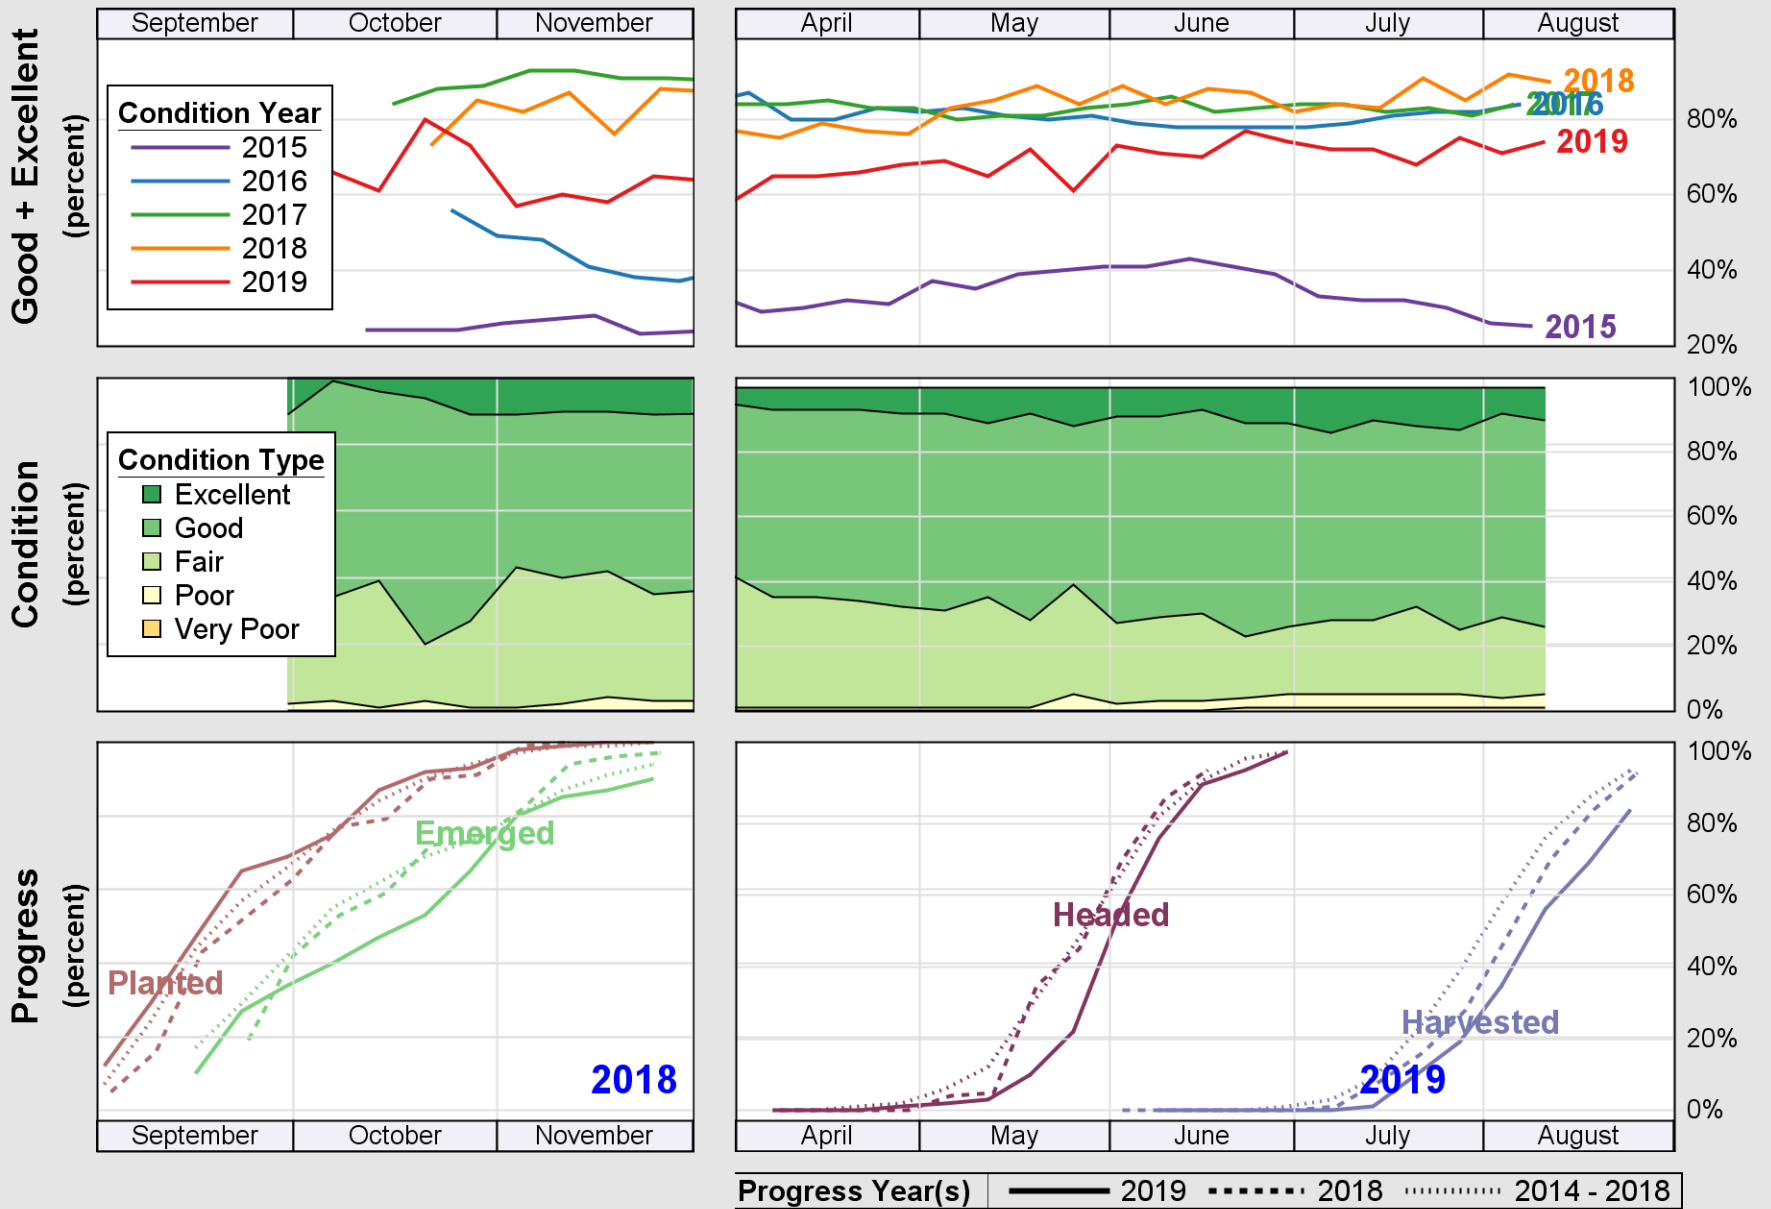

Source: National Agricultural Statistics Service (NASS), Crop Progress Report

Source: National Agricultural Statistics Service (NASS), Crop Progress Report

Source: National Agricultural Statistics Service (NASS), Crop Progress Report

**USDA Crop Progress and Condition: Pasture and Range in Washington , 2019 NASS**

Source: National Agricultural Statistics Service (NASS), Crop Progress Report

Source: National Agricultural Statistics Service (NASS), Crop Progress Report

Source: National Agricultural Statistics Service (NASS), Crop Progress Report

USDA

# Crop Progress and Condition: Winter Wheat in Washington , 2019

NASS

Source: National Agricultural Statistics Service (NASS), Crop Progress Report