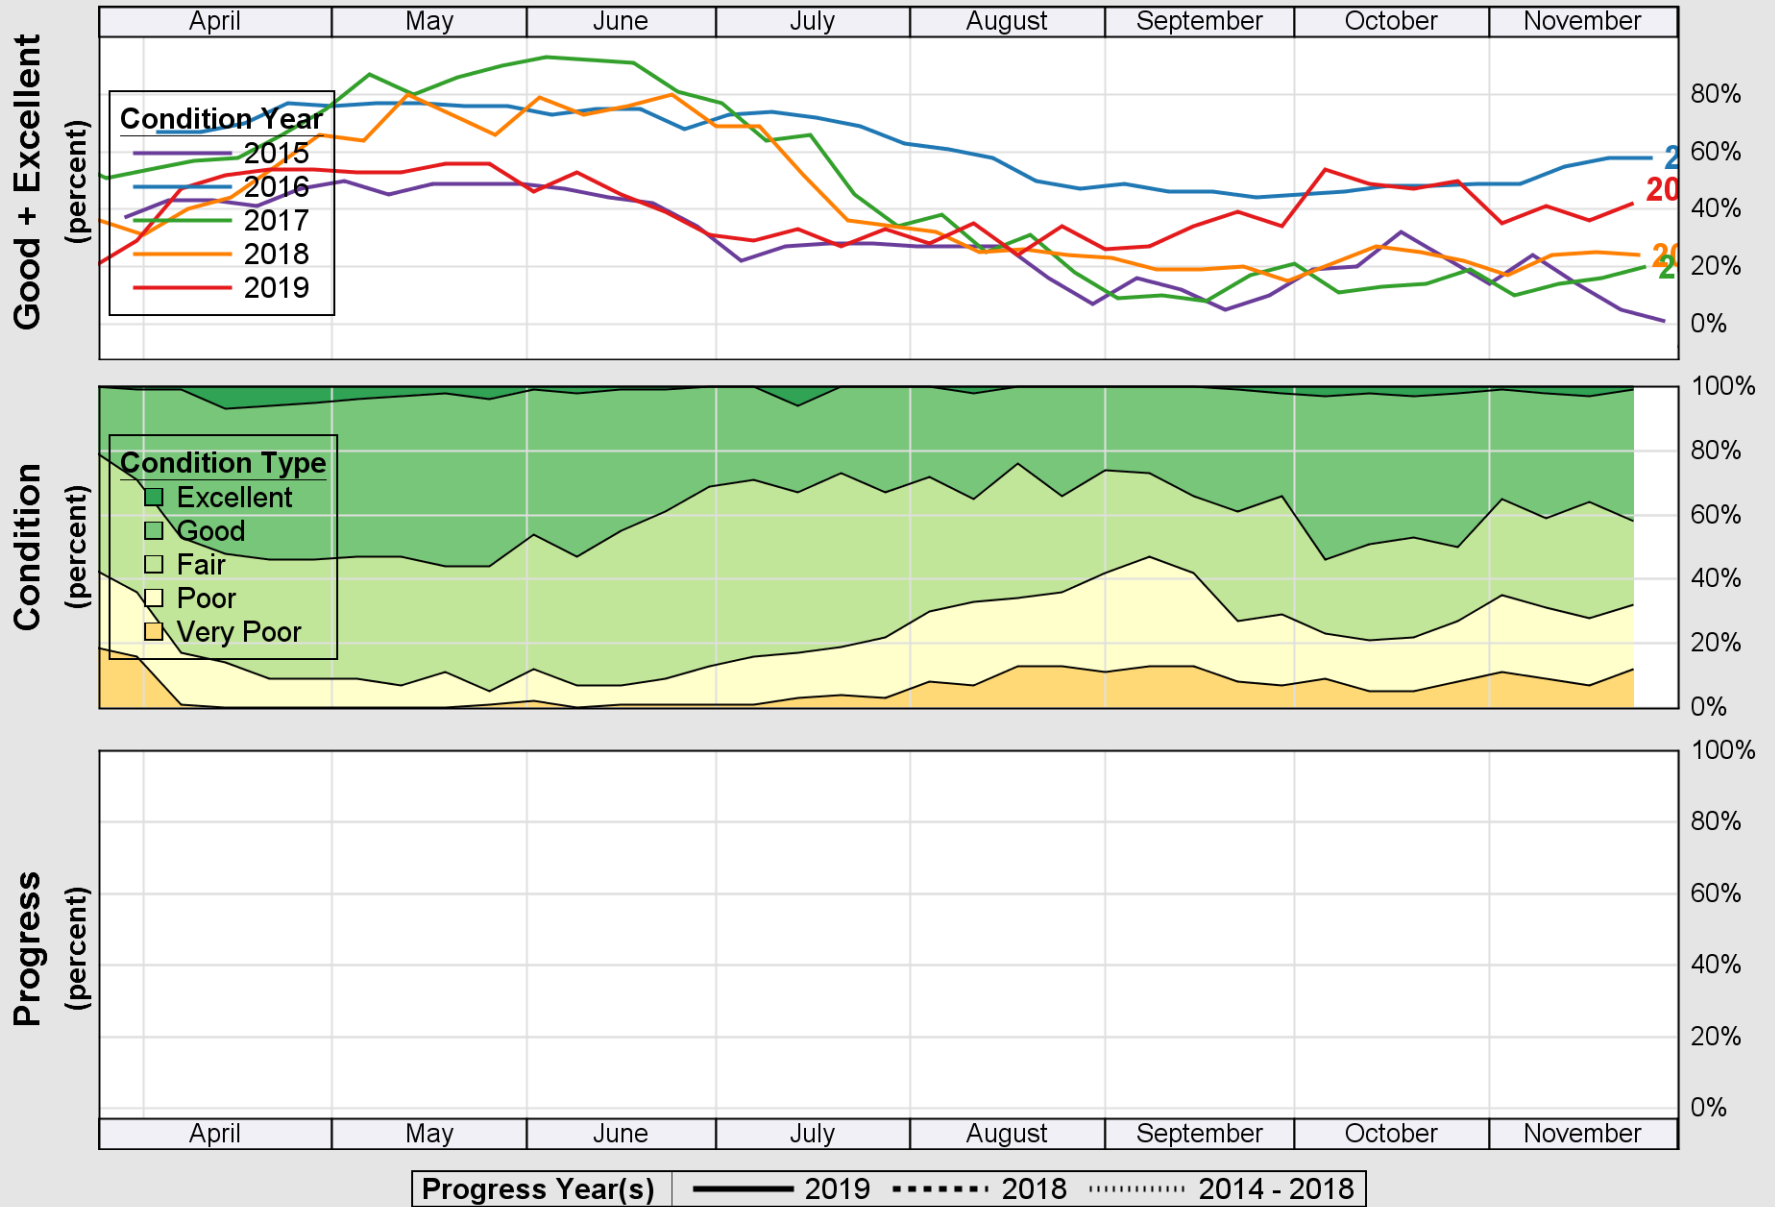

Source: National Agricultural Statistics Service (NASS), Crop Progress Report

Source: National Agricultural Statistics Service (NASS), Crop Progress Report

Source: National Agricultural Statistics Service (NASS), Crop Progress Report

**USDA Crop Progress and Condition: Pasture and Range in Washington , 2019 NASS**

Source: National Agricultural Statistics Service (NASS), Crop Progress Report

Source: National Agricultural Statistics Service (NASS), Crop Progress Report

Source: National Agricultural Statistics Service (NASS), Crop Progress Report

USDA

# Crop Progress and Condition: Winter Wheat in Washington , 2019

NASS

Source: National Agricultural Statistics Service (NASS), Crop Progress Report