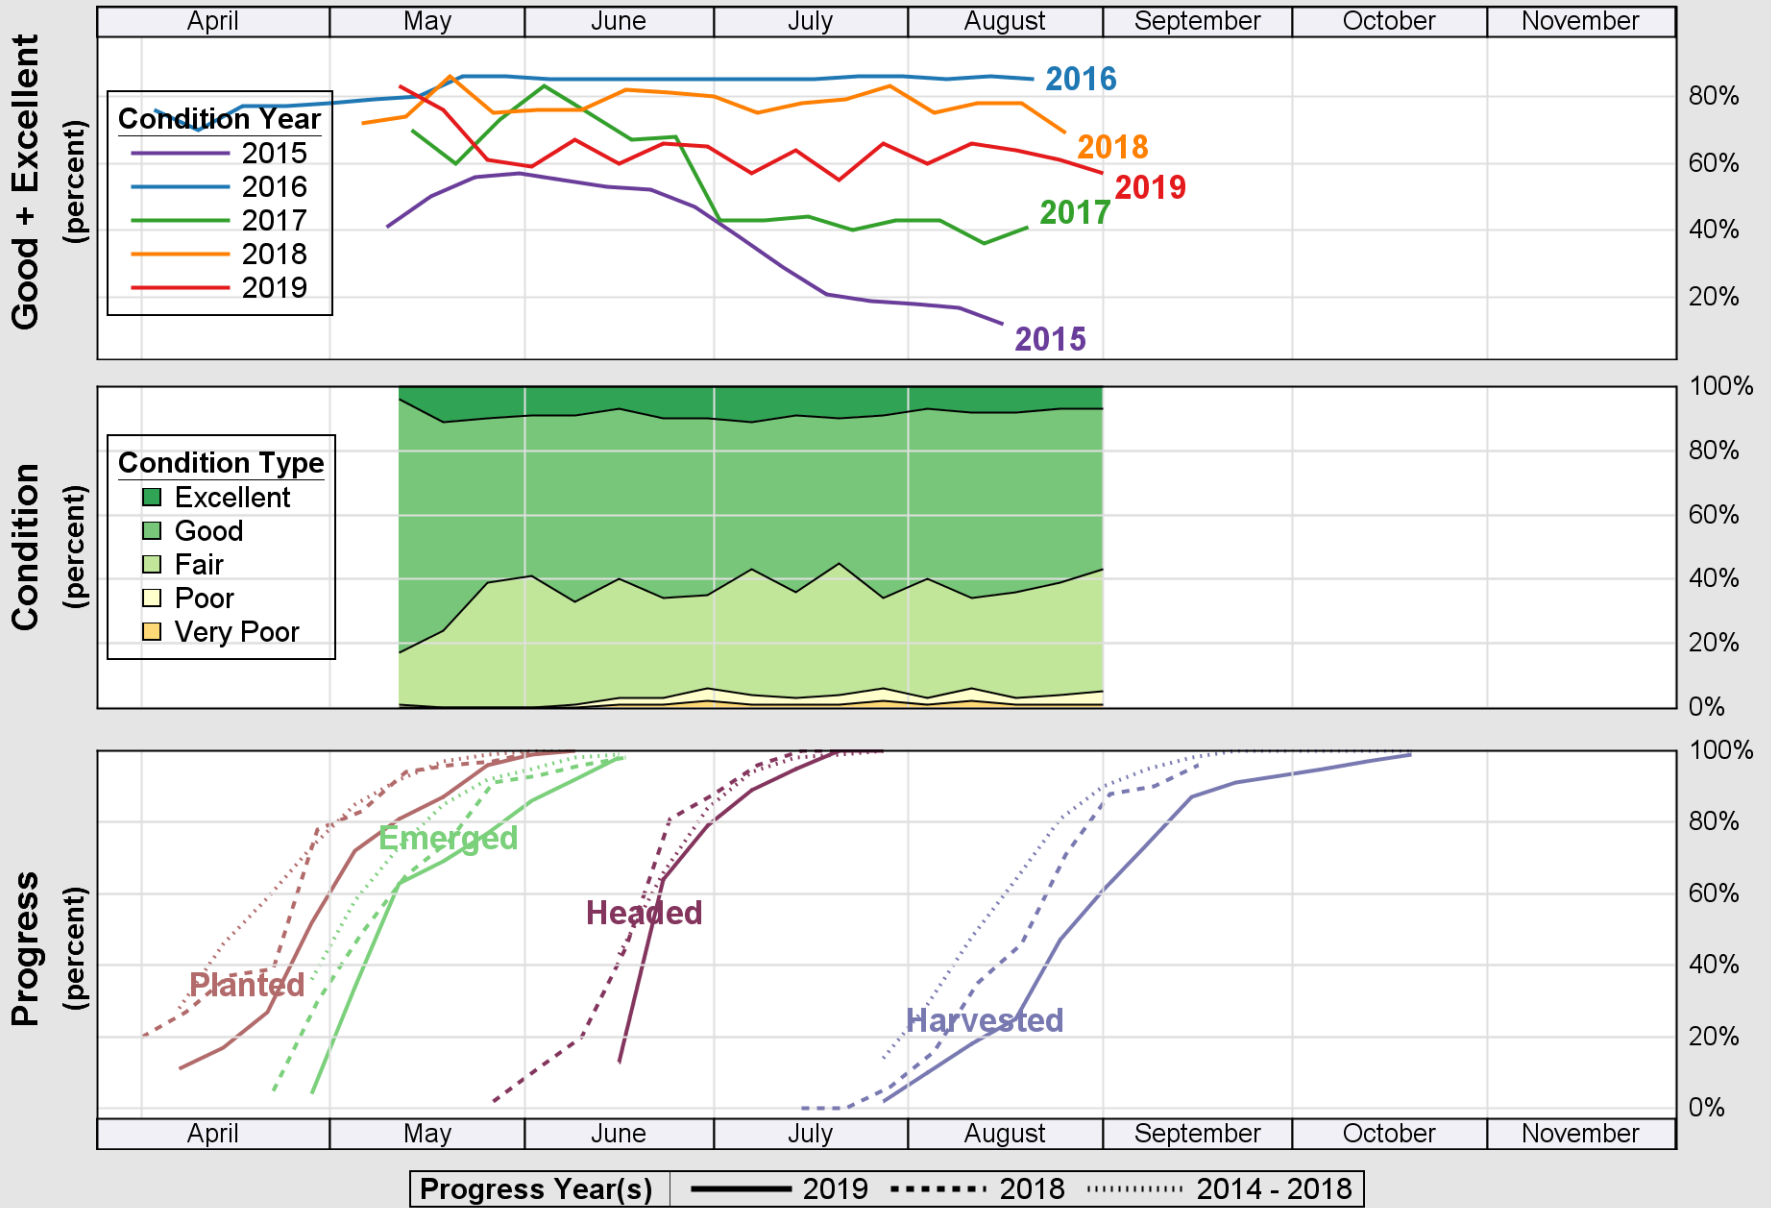

Source: National Agricultural Statistics Service (NASS), Crop Progress Report

Source: National Agricultural Statistics Service (NASS), Crop Progress Report

Source: National Agricultural Statistics Service (NASS), Crop Progress Report

**USDA Crop Progress and Condition: Pasture and Range in Washington , 2019 NASS**

Source: National Agricultural Statistics Service (NASS), Crop Progress Report

Source: National Agricultural Statistics Service (NASS), Crop Progress Report

Source: National Agricultural Statistics Service (NASS), Crop Progress Report

USDA

# Crop Progress and Condition: Winter Wheat in Washington , 2019

NASS

Source: National Agricultural Statistics Service (NASS), Crop Progress Report