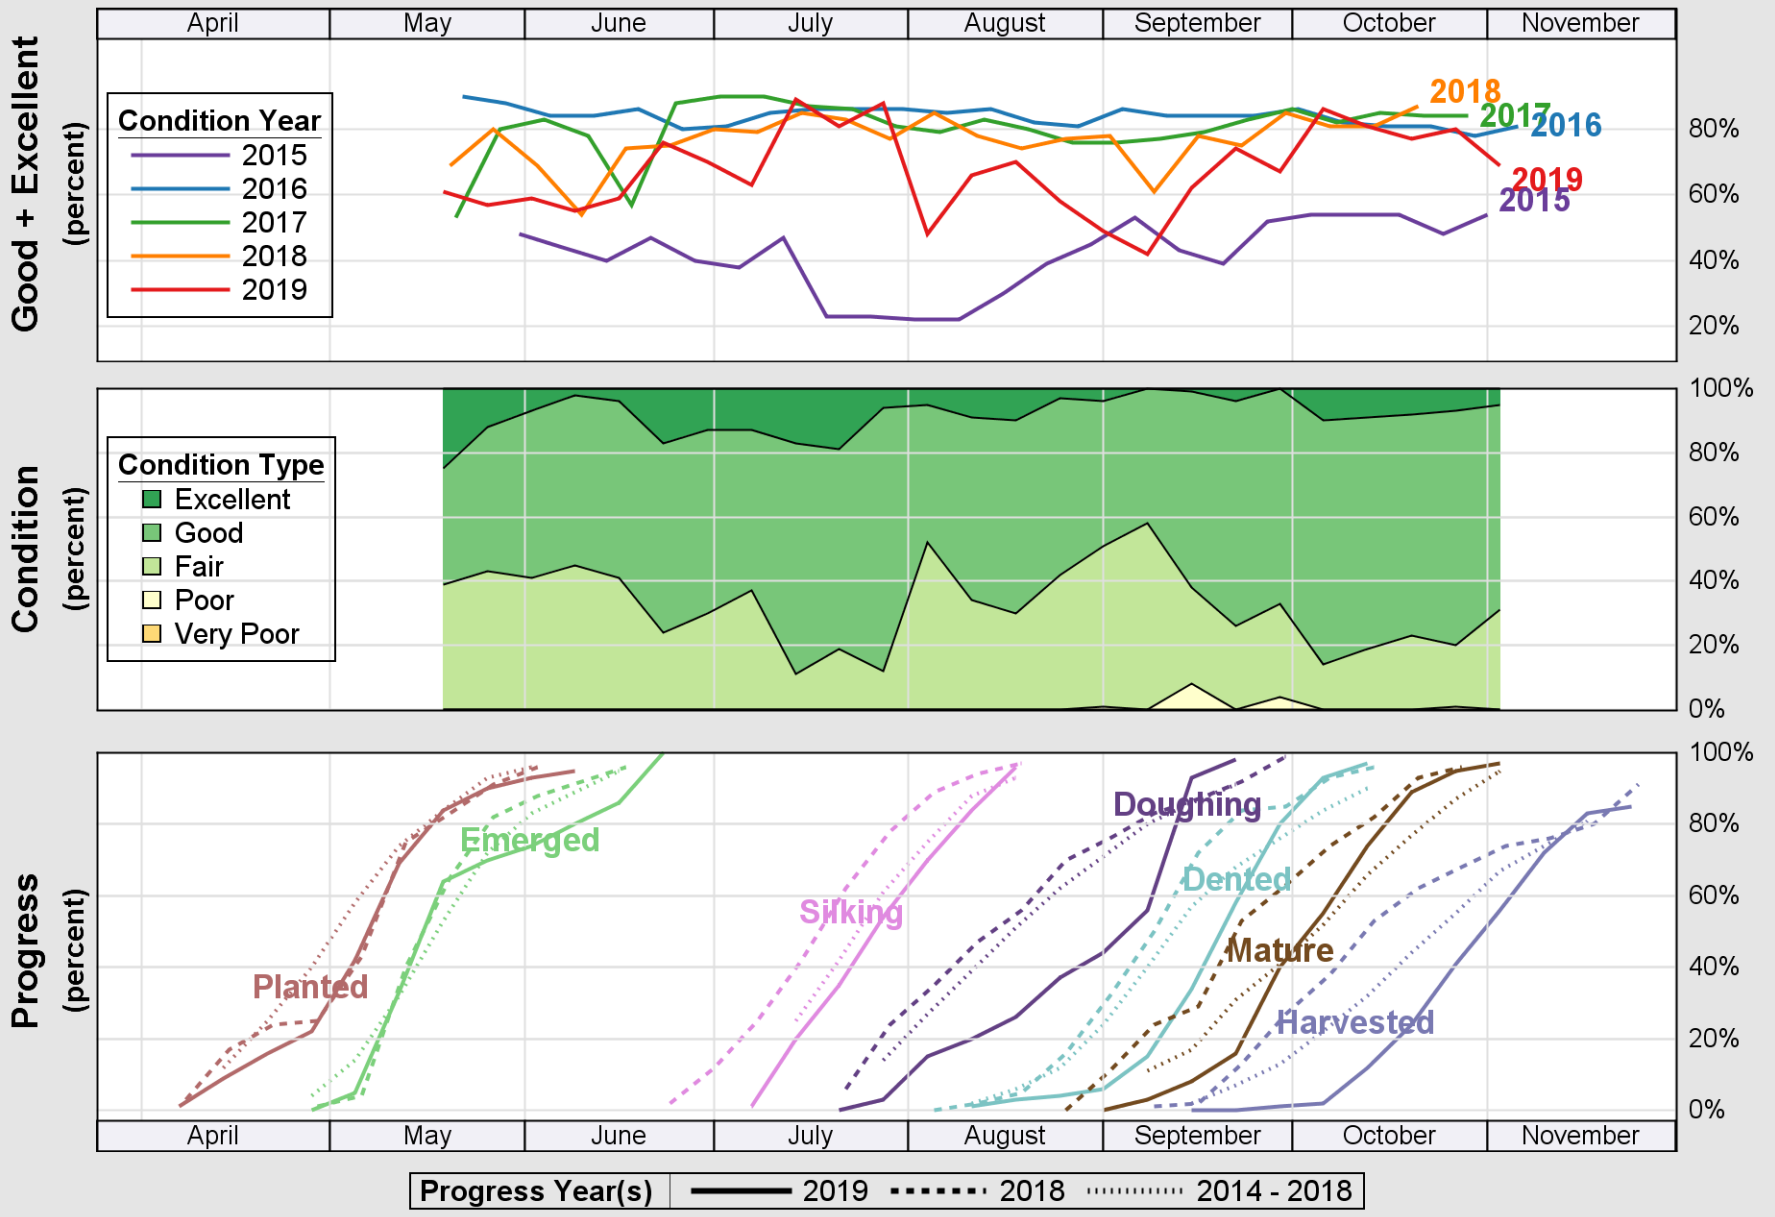

Source: National Agricultural Statistics Service (NASS), Crop Progress Report

Source: National Agricultural Statistics Service (NASS), Crop Progress Report

Source: National Agricultural Statistics Service (NASS), Crop Progress Report

**USDA Crop Progress and Condition: Pasture and Range in Washington , 2019 NASS**

Source: National Agricultural Statistics Service (NASS), Crop Progress Report

Source: National Agricultural Statistics Service (NASS), Crop Progress Report

# Crop Progress and Condition: Winter Wheat in Washington , 2019

NASS

Source: National Agricultural Statistics Service (NASS), Crop Progress Report