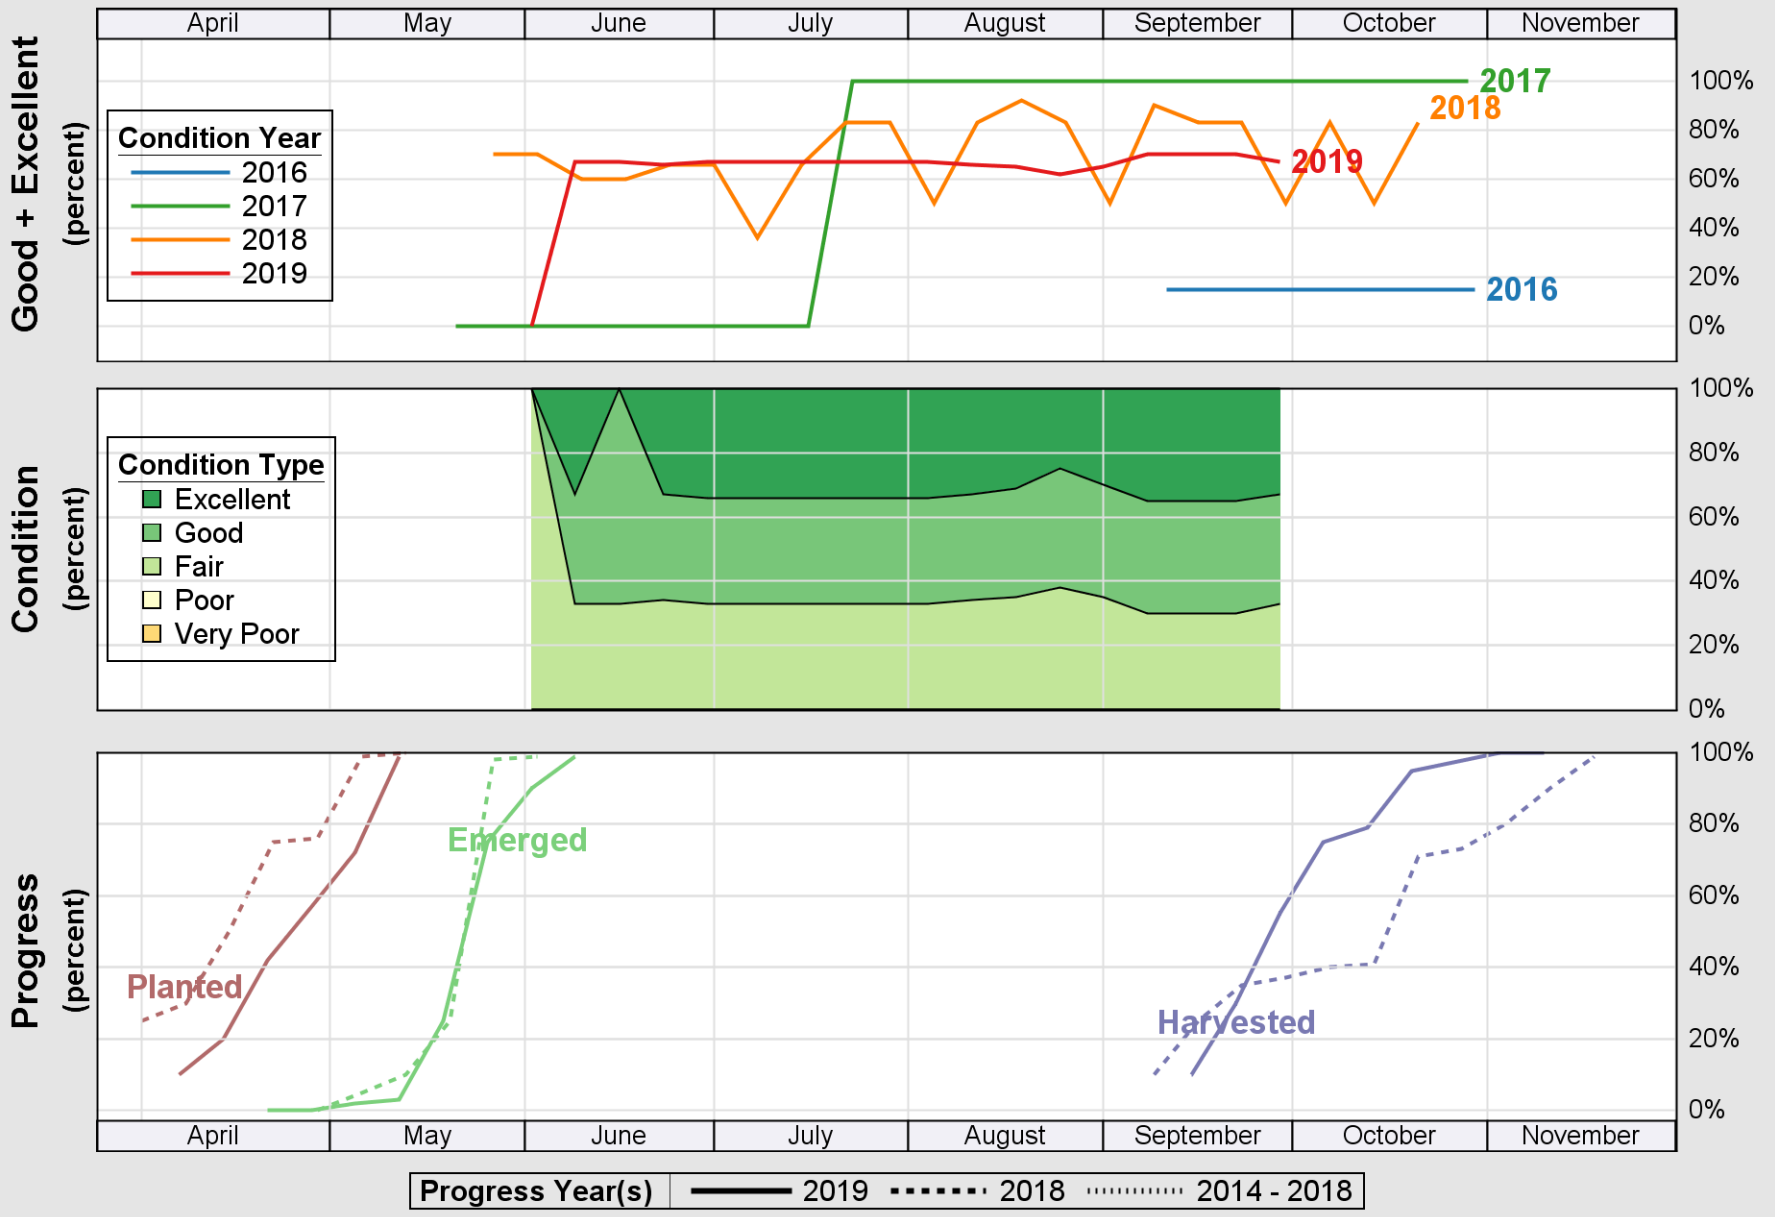

Source: National Agricultural Statistics Service (NASS), Crop Progress Report

Source: National Agricultural Statistics Service (NASS), Crop Progress Report

Source: National Agricultural Statistics Service (NASS), Crop Progress Report

**USDA Crop Progress and Condition: Pasture and Range in Washington , 2019 NASS**

Source: National Agricultural Statistics Service (NASS), Crop Progress Report

Source: National Agricultural Statistics Service (NASS), Crop Progress Report