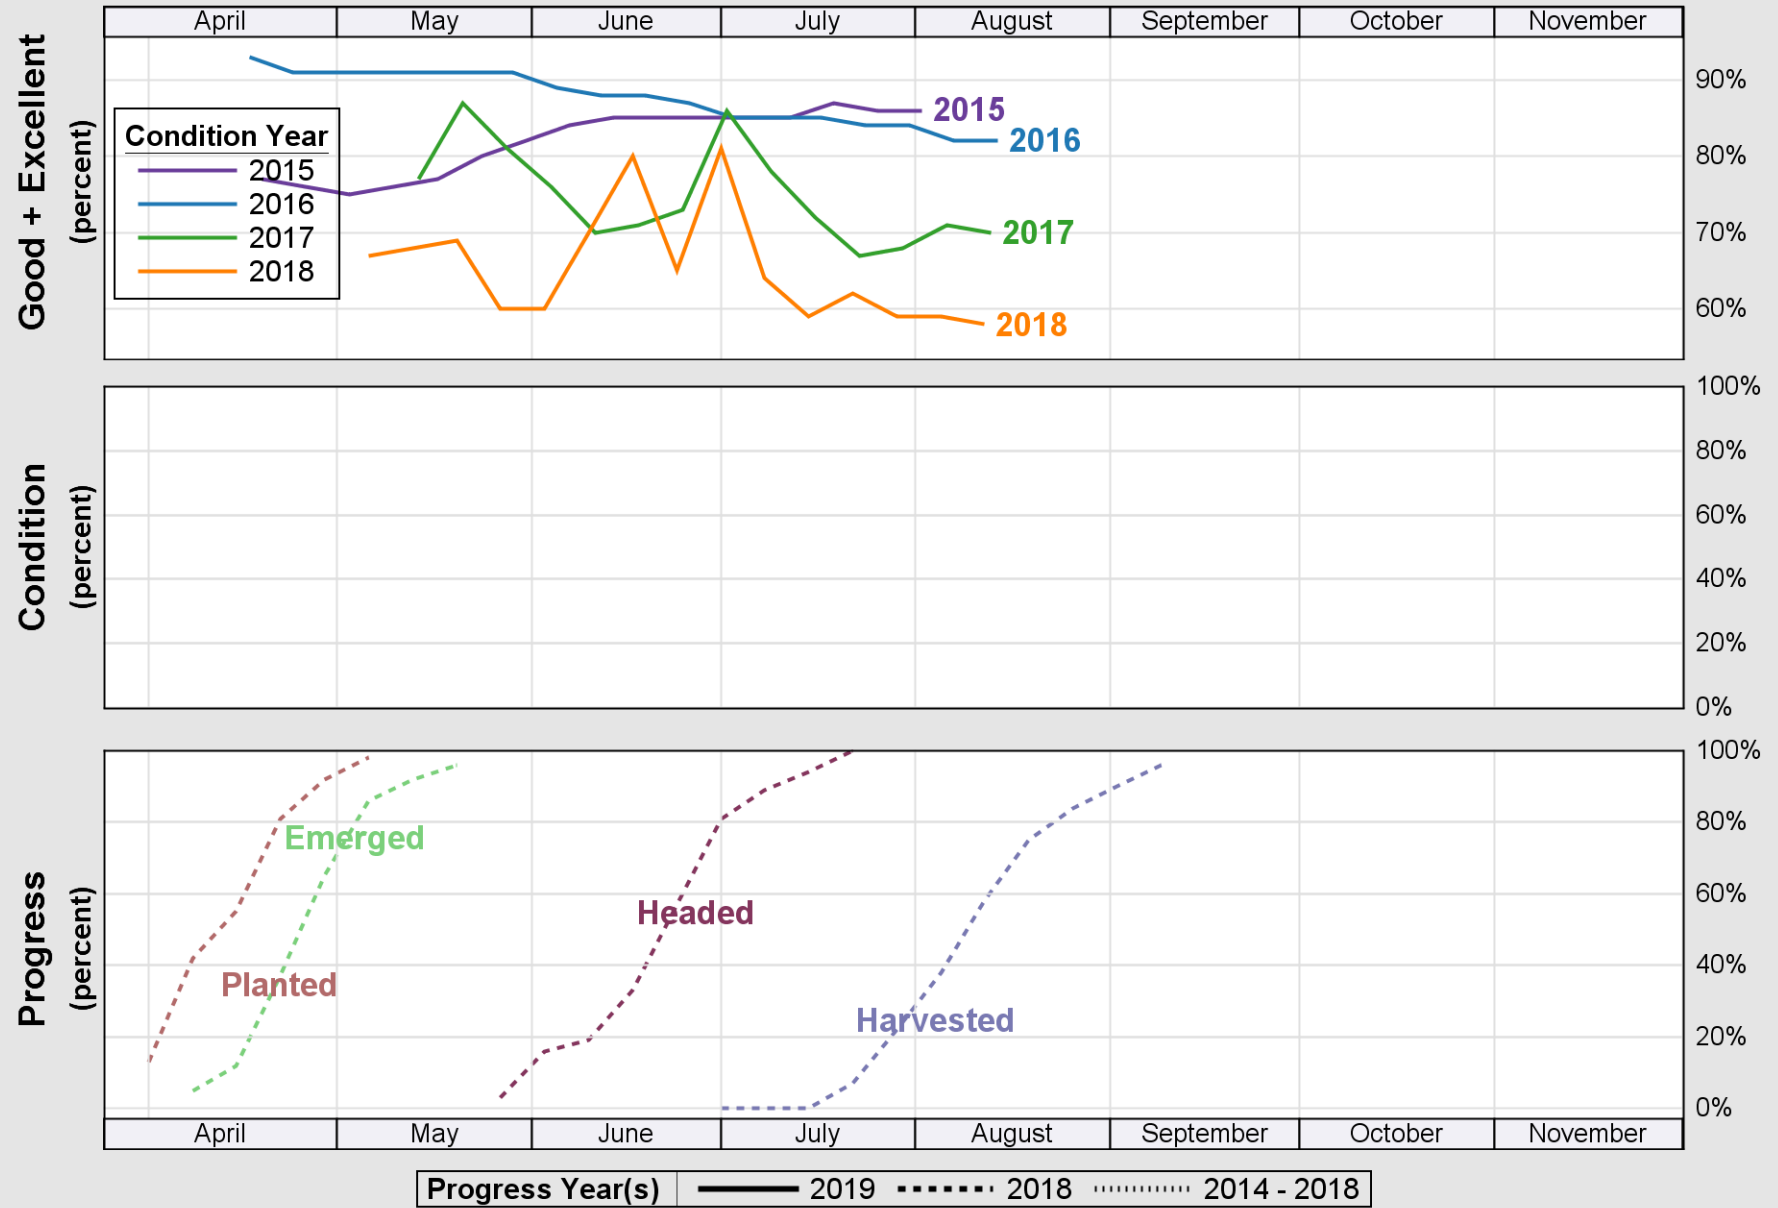

# Crop Progress and Condition: Pasture and Range in Utah , 2019

NASS

Source: National Agricultural Statistics Service (NASS), Crop Progress Report

USDA

### Crop Progress and Condition: Spring Wheat in Utah , 2019

NASS

Source: National Agricultural Statistics Service (NASS), Crop Progress Report

USDA