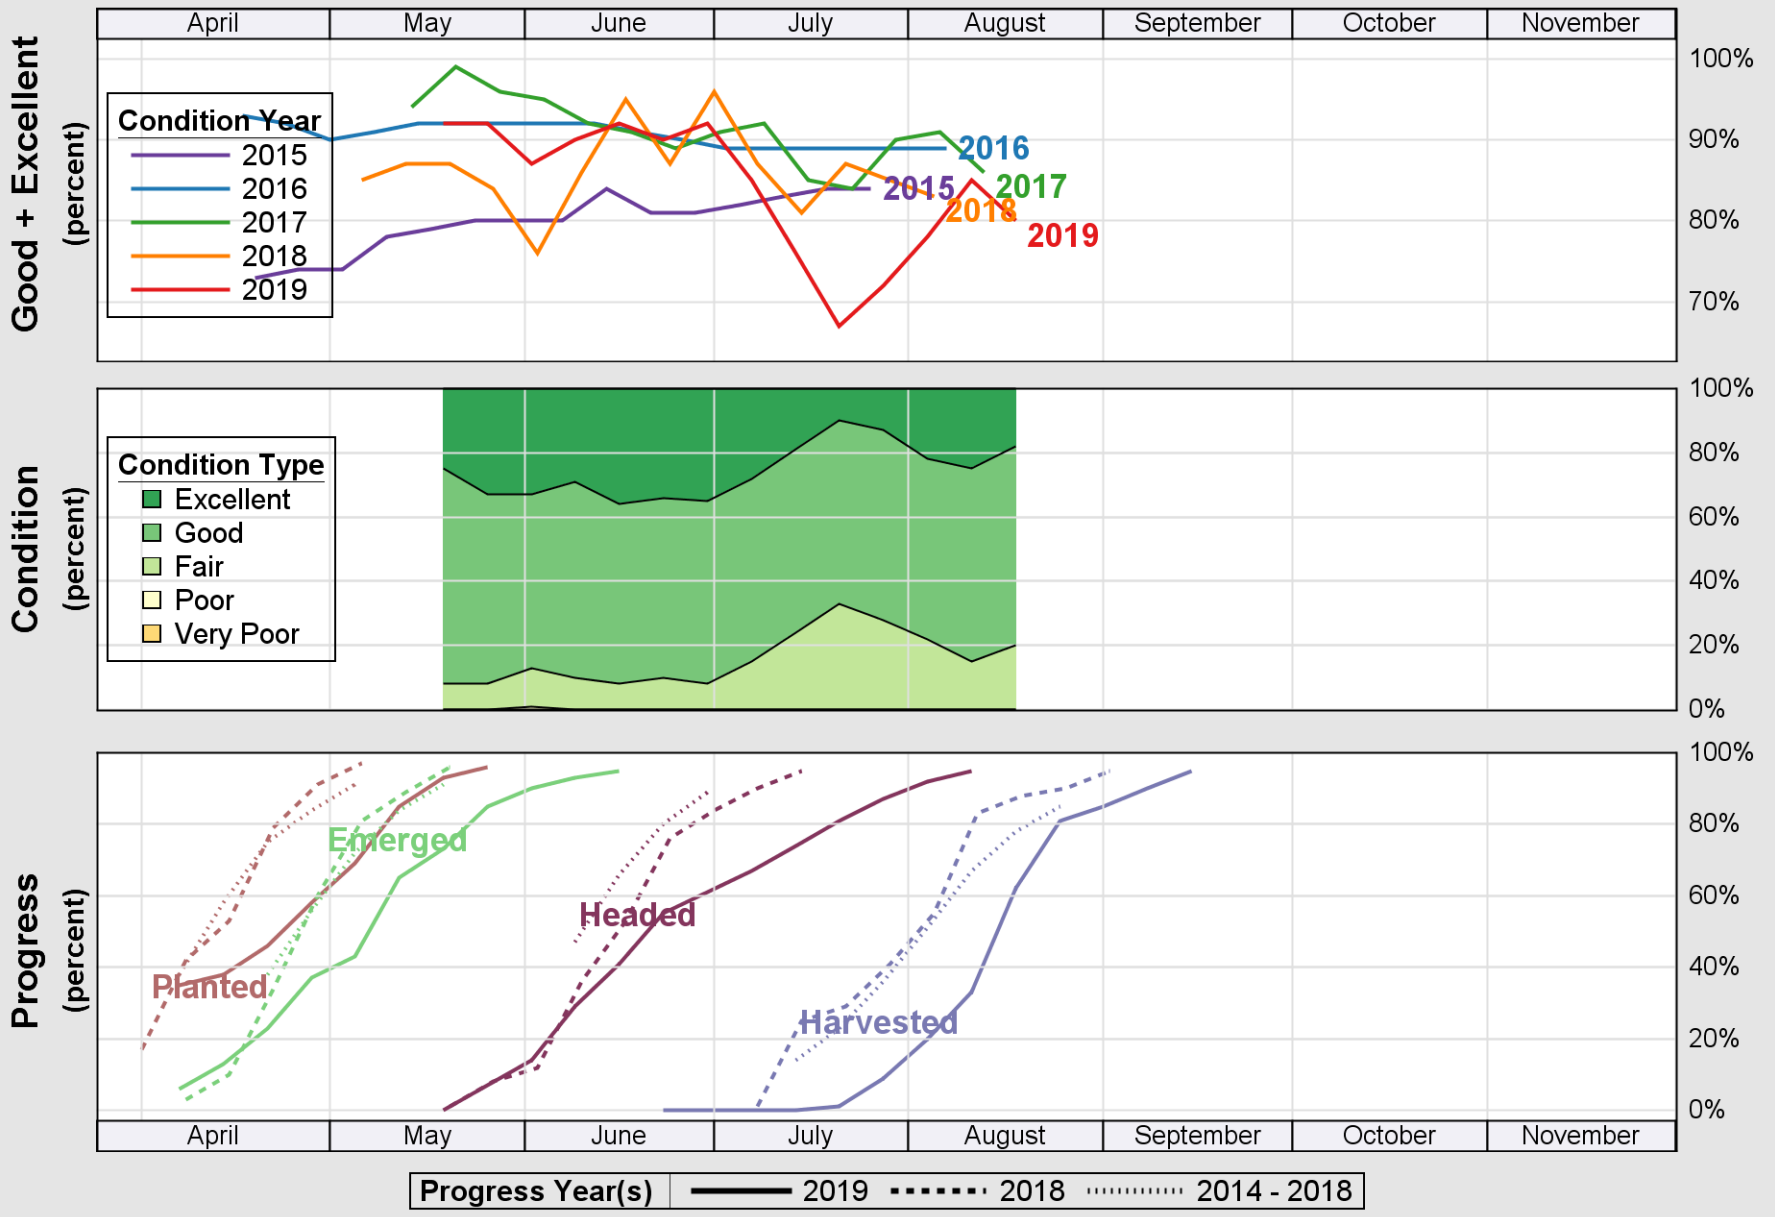

### Crop Progress and Condition: Barley in Utah , 2019

NASS

Source: National Agricultural Statistics Service (NASS), Crop Progress Report

USDA

### Crop Progress and Condition: Corn in Utah , 2019

NASS

Source: National Agricultural Statistics Service (NASS), Crop Progress Report

USDA