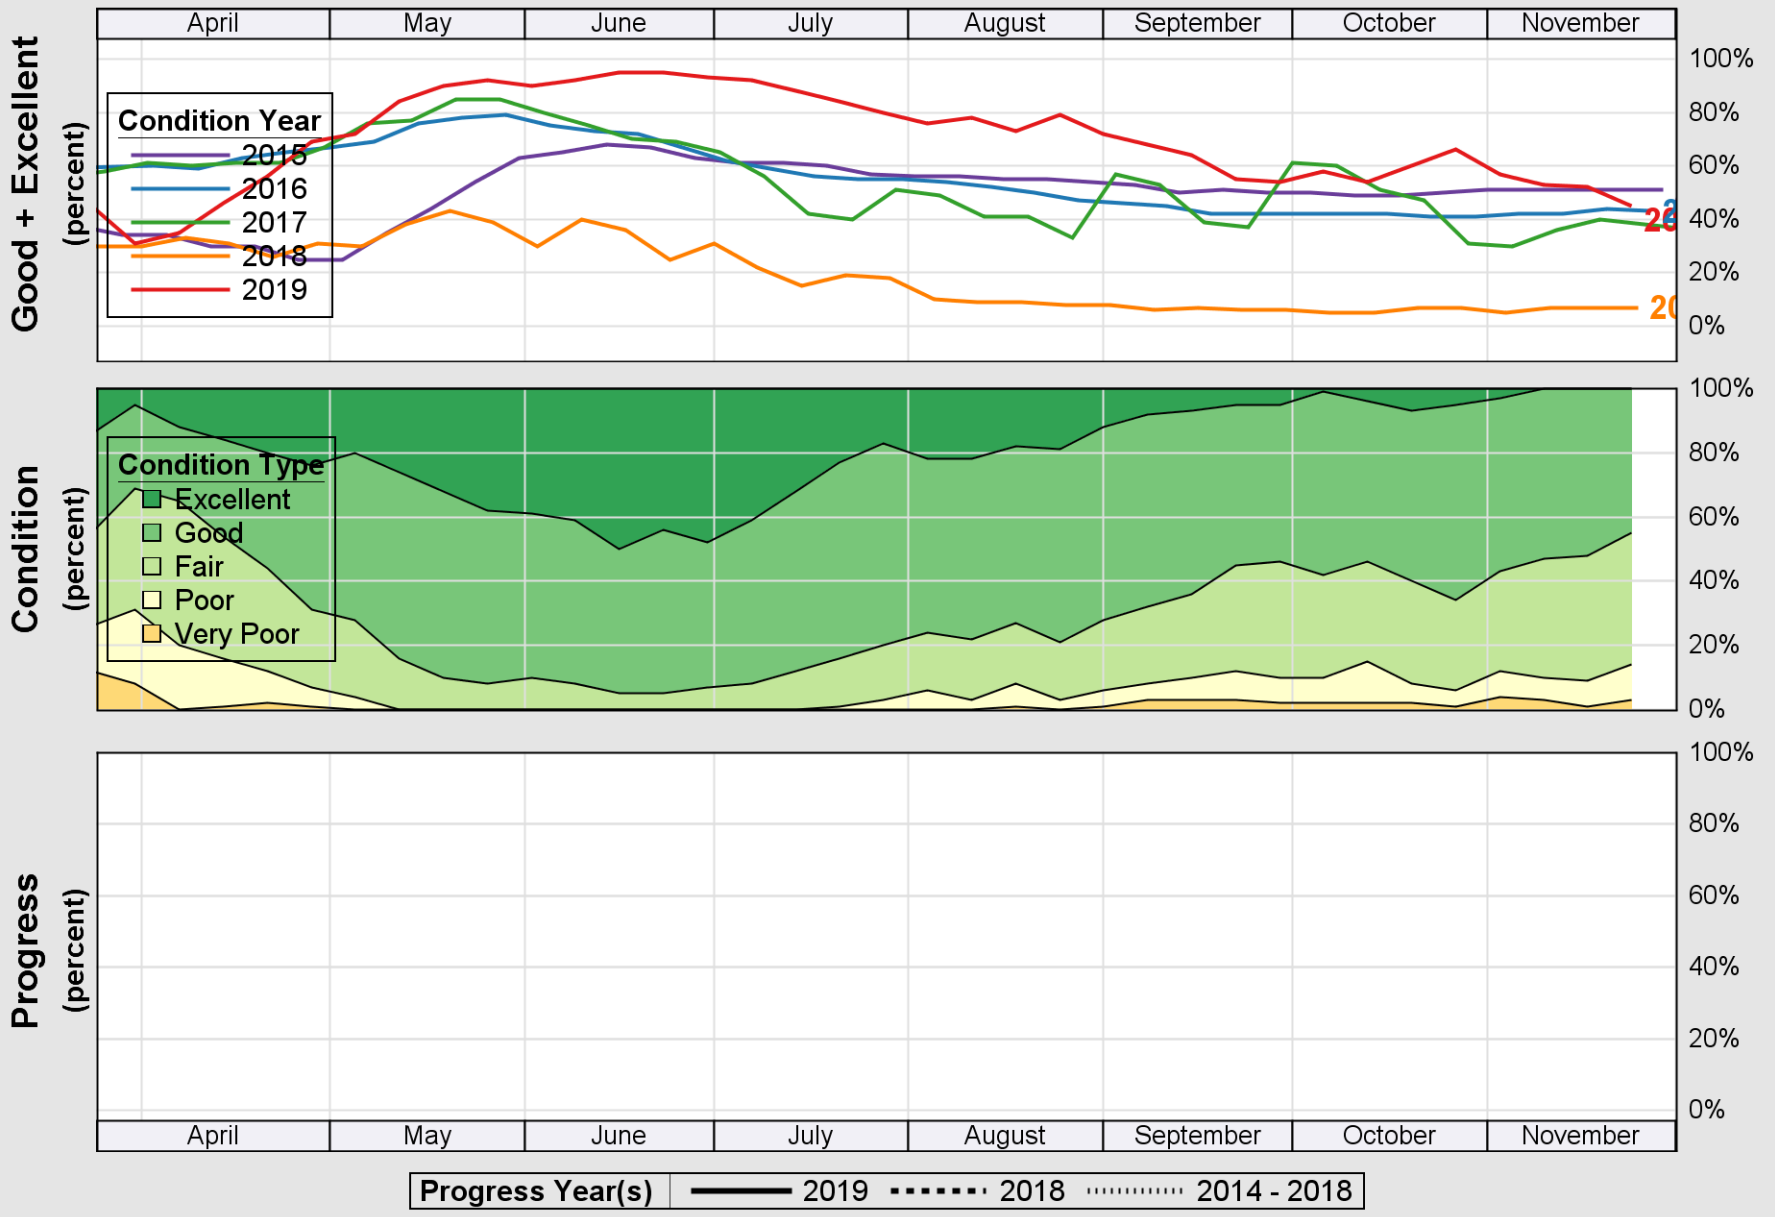

USDA

Crop Progress and Condition: Pasture and Range in Utah , 2019

NASS

Source: National Agricultural Statistics Service (NASS), Crop Progress Report