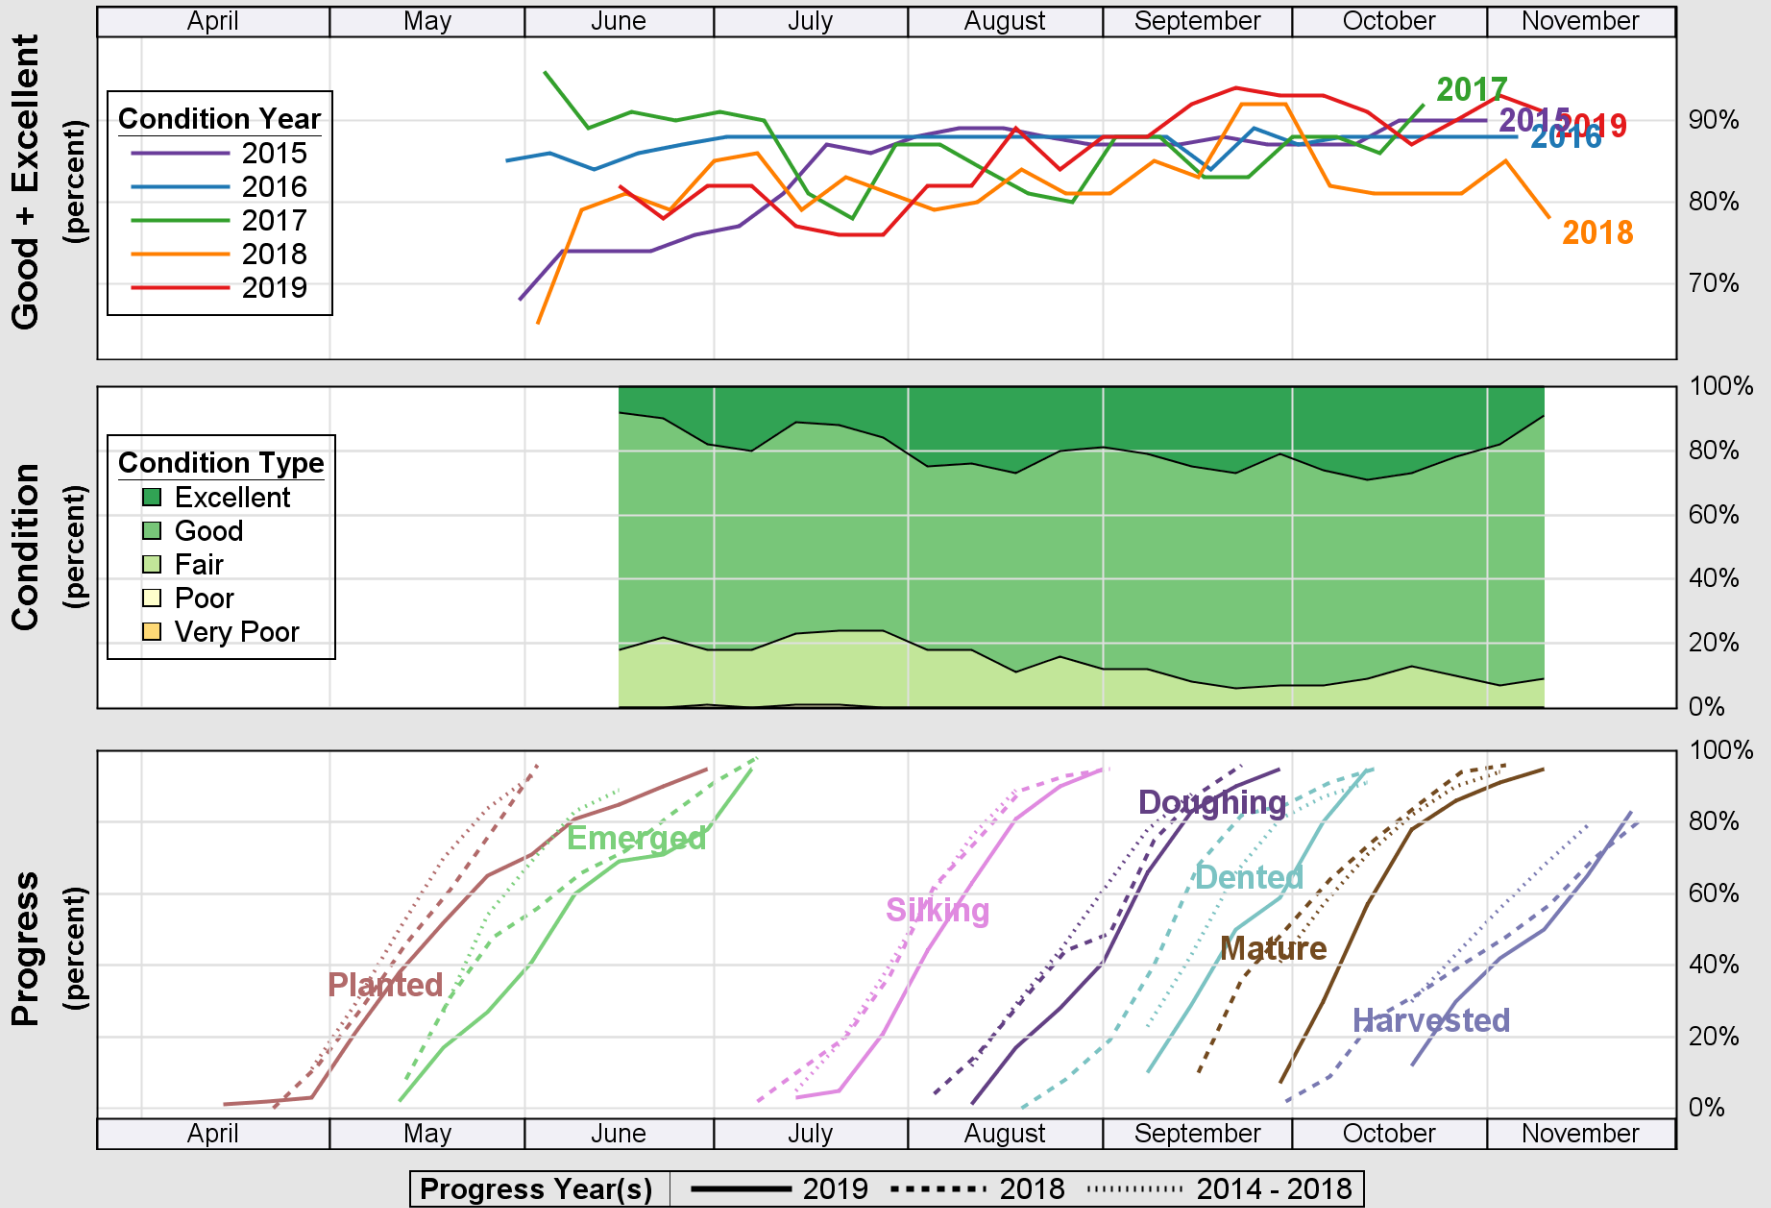

### Crop Progress and Condition: Barley in Utah , 2019

NASS

Source: National Agricultural Statistics Service (NASS), Crop Progress Report

USDA

### Crop Progress and Condition: Corn in Utah , 2019

NASS

Source: National Agricultural Statistics Service (NASS), Crop Progress Report

USDA