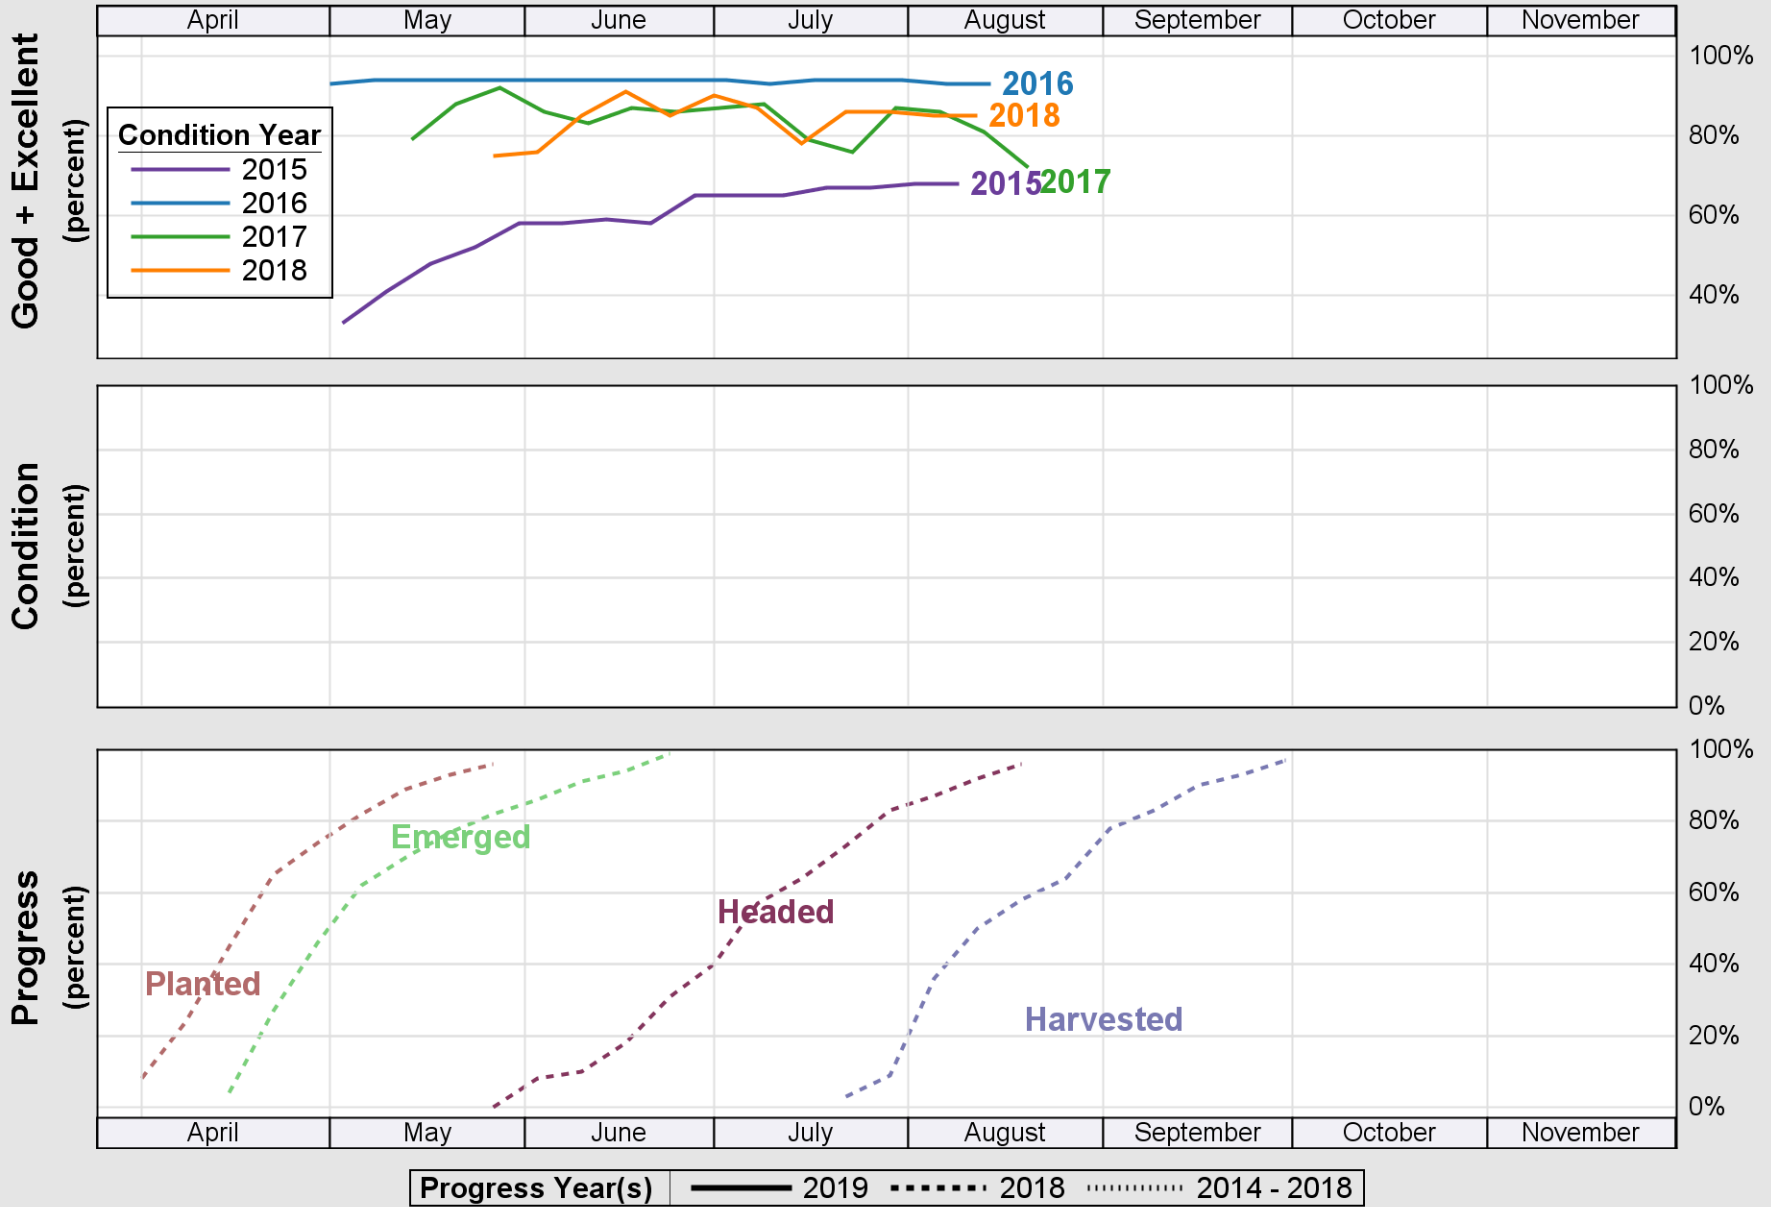

### Crop Progress and Condition: Barley in Utah , 2019

NASS

Source: National Agricultural Statistics Service (NASS), Crop Progress Report

USDA

### Crop Progress and Condition: Corn in Utah , 2019

NASS

Source: National Agricultural Statistics Service (NASS), Crop Progress Report

USDA

### Crop Progress and Condition: Oats in Utah , 2019

NASS

Source: National Agricultural Statistics Service (NASS), Crop Progress Report

USDA