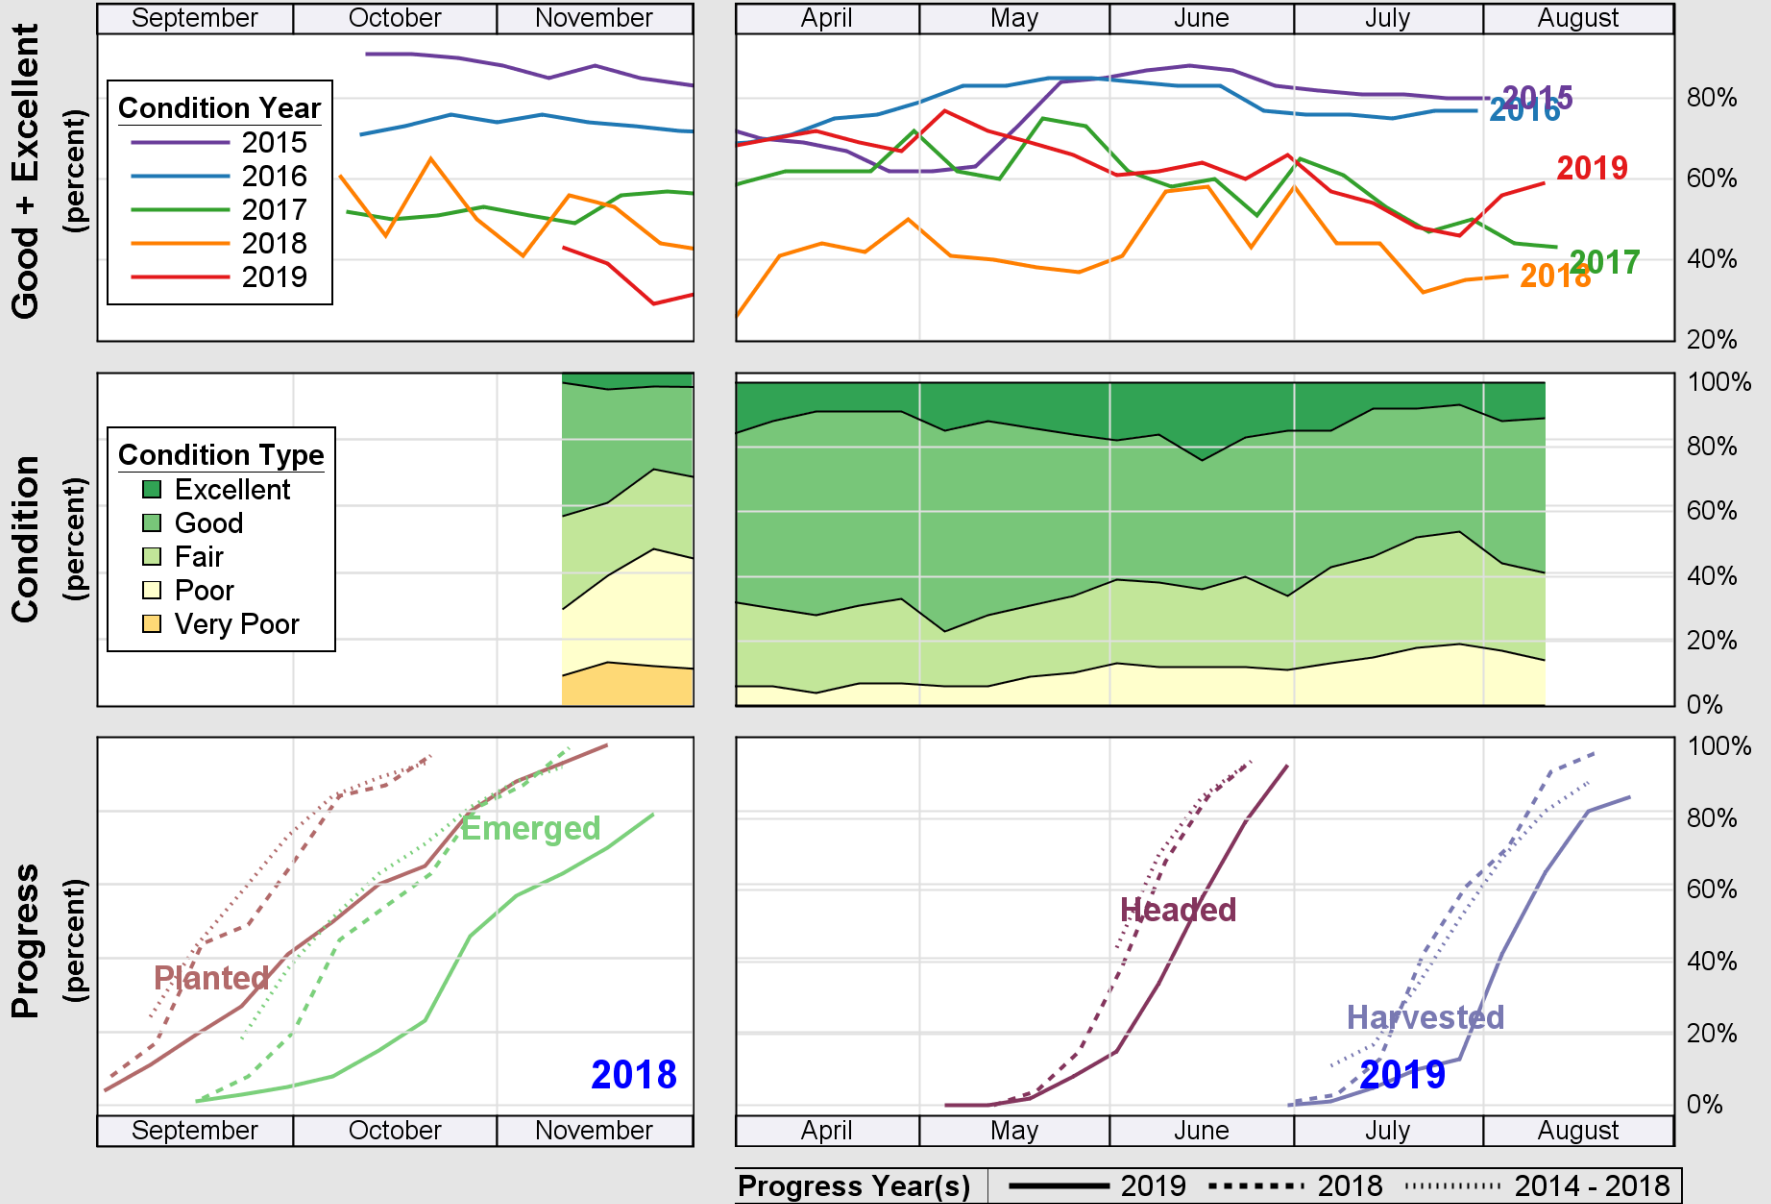

### Crop Progress and Condition: Spring Wheat in Utah , 2019

NASS

Source: National Agricultural Statistics Service (NASS), Crop Progress Report

USDA

### Crop Progress and Condition: Winter Wheat in Utah , 2019

NASS

Source: National Agricultural Statistics Service (NASS), Crop Progress Report