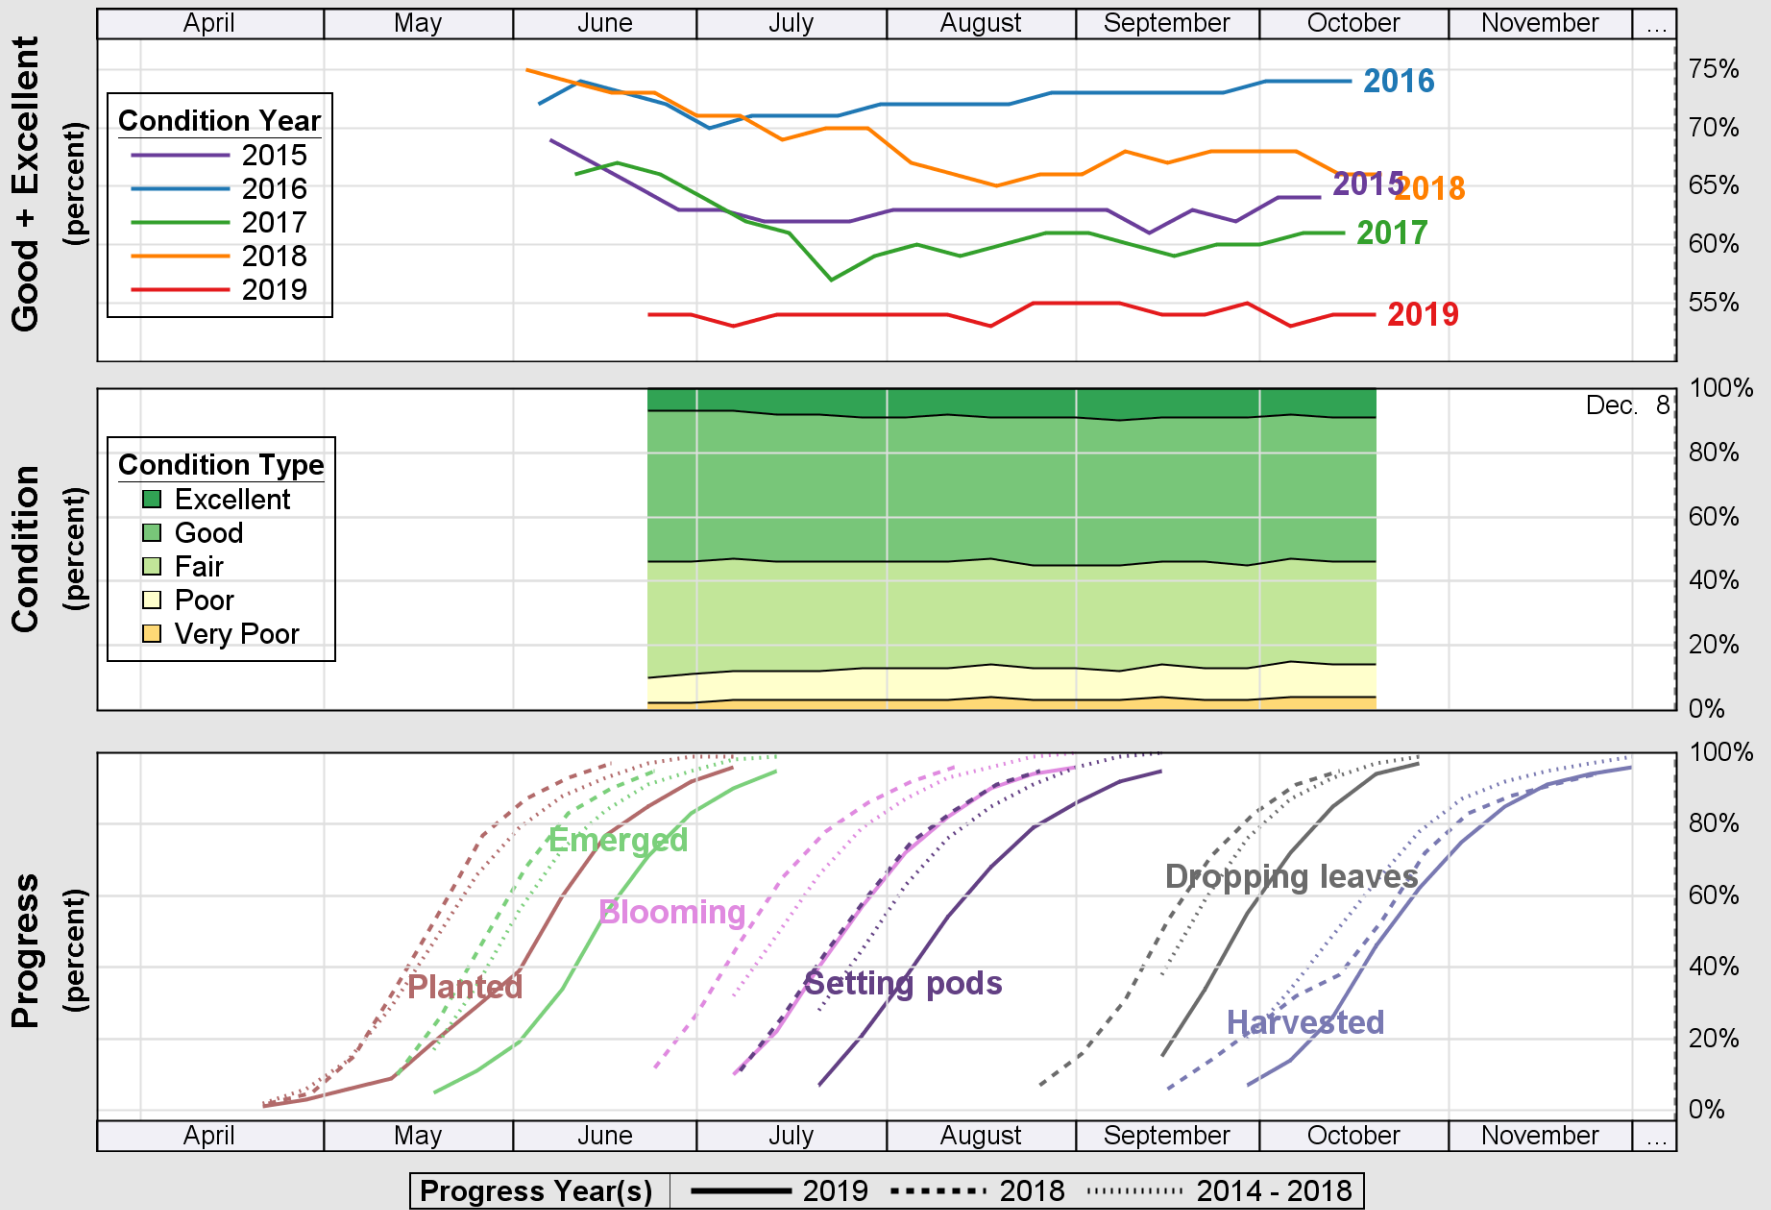

# Crop Progress and Condition: Rice in United States , 2019

NASS

Source: National Agricultural Statistics Service (NASS), Crop Progress Report

Source: National Agricultural Statistics Service (NASS), Crop Progress Report

Source: National Agricultural Statistics Service (NASS), Crop Progress Report

Source: National Agricultural Statistics Service (NASS), Crop Progress Report

Source: National Agricultural Statistics Service (NASS), Crop Progress Report