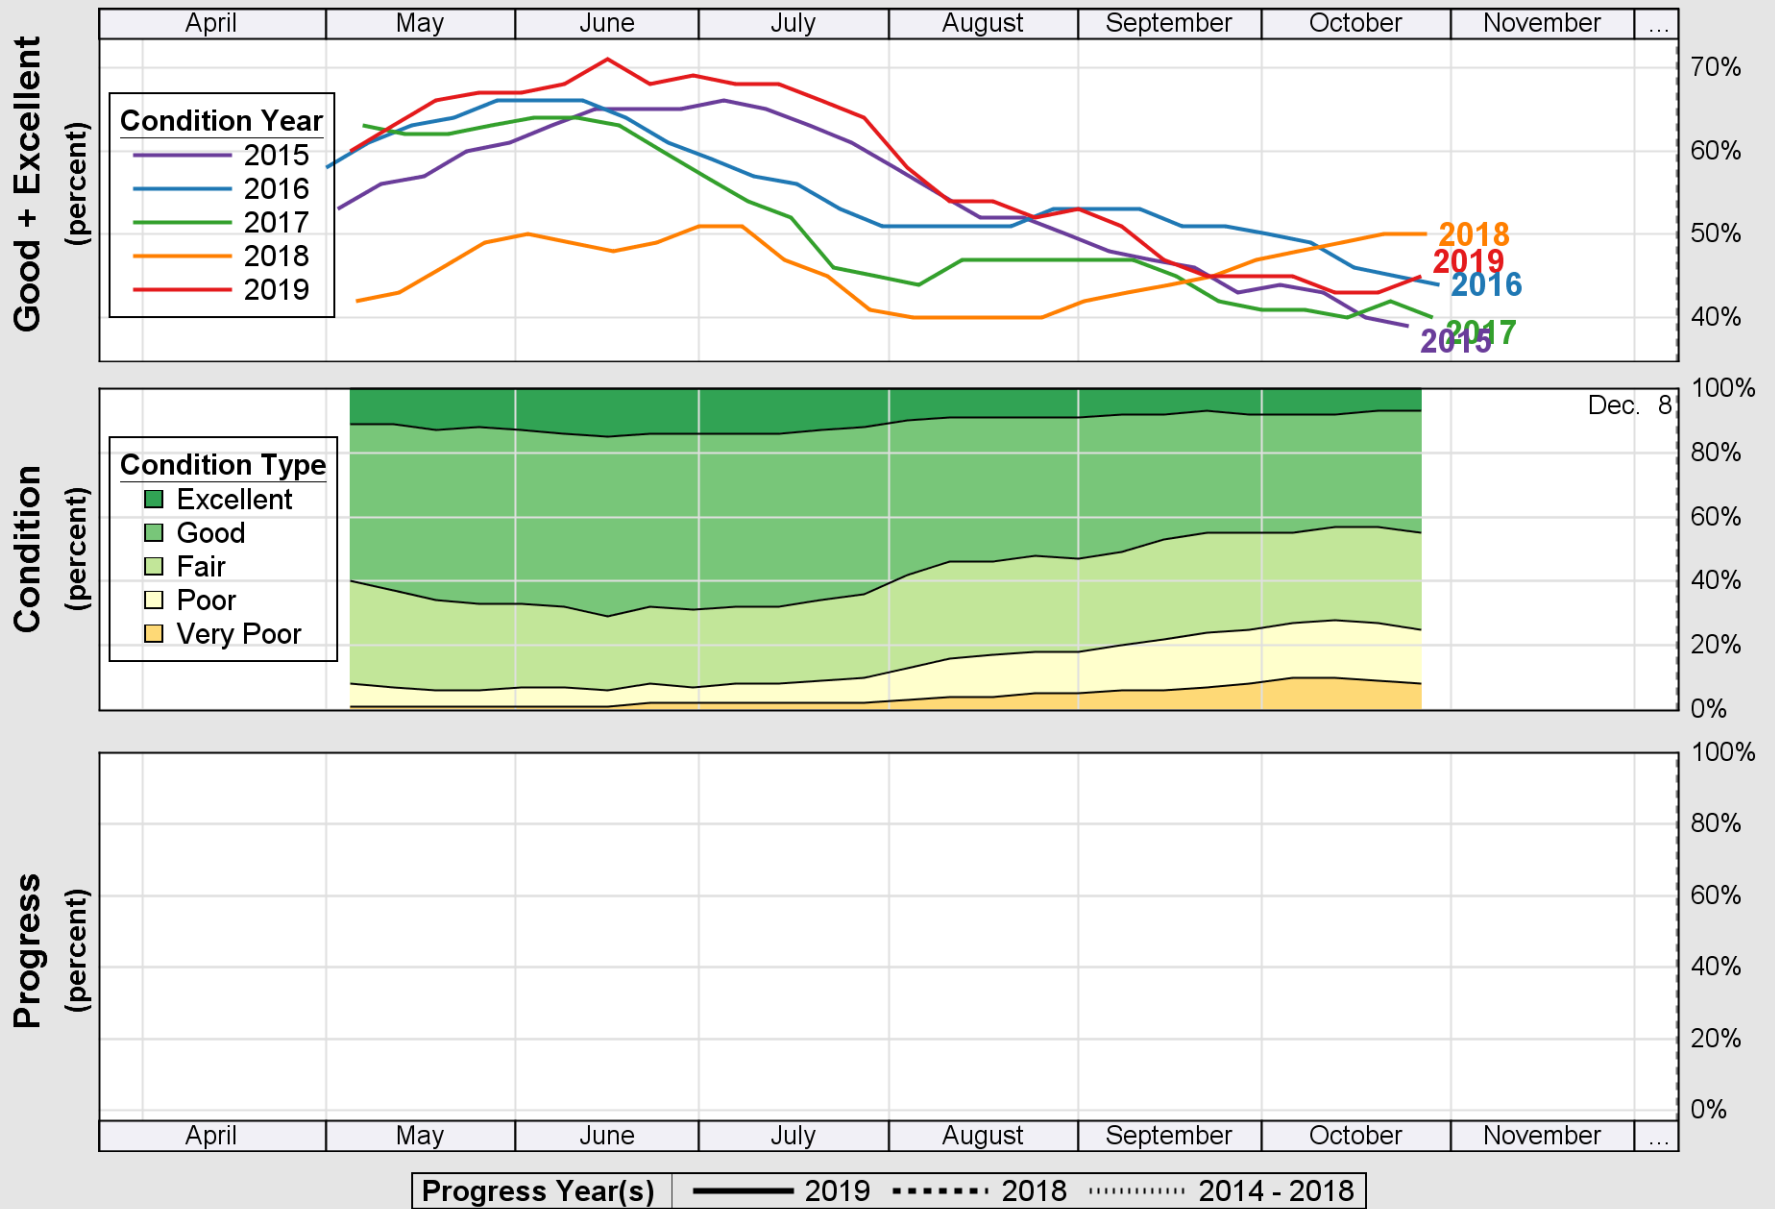

USDA Crop Progress and Condition: Pasture and Range in United States , 2019 NASS

Source: National Agricultural Statistics Service (NASS), Crop Progress Report