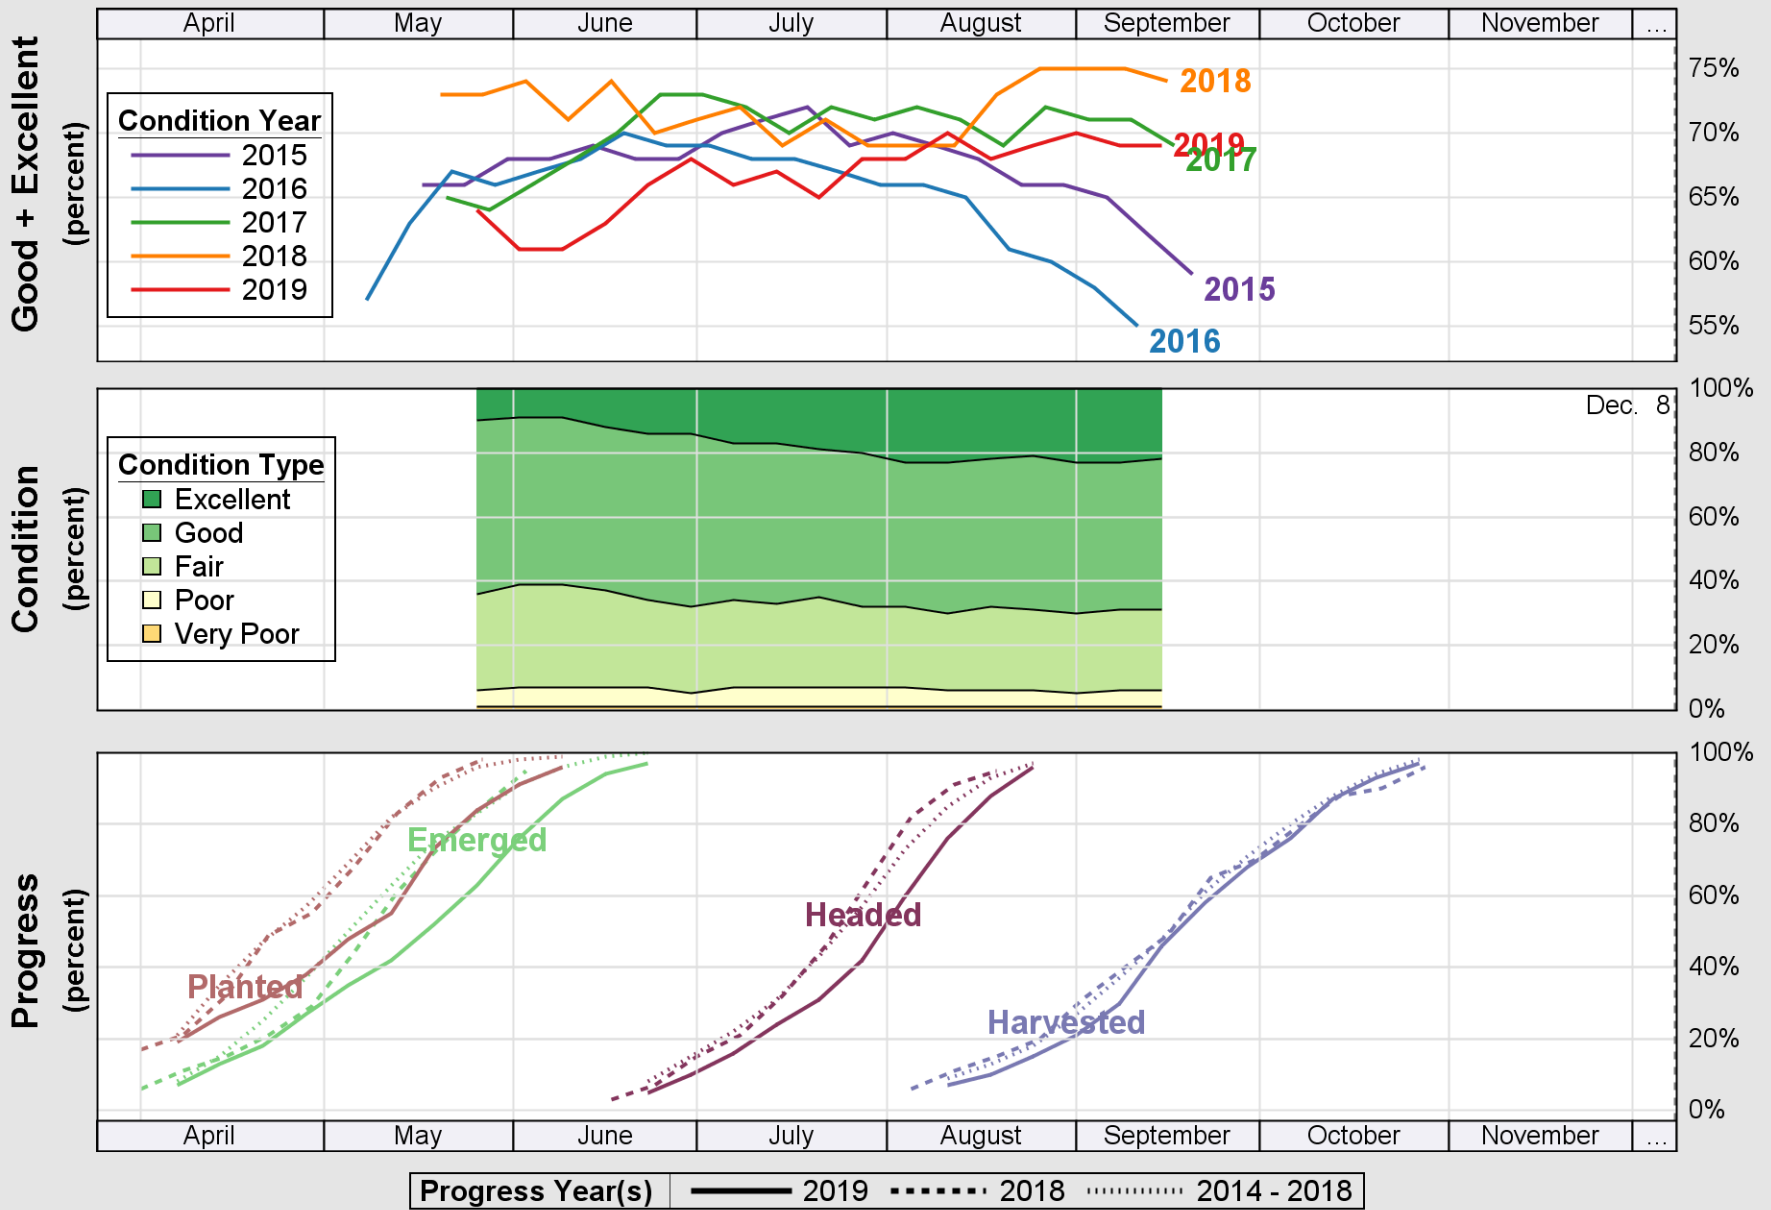

USDA

Crop Progress and Condition: Rice in United States , 2019

NASS

Source: National Agricultural Statistics Service (NASS), Crop Progress Report