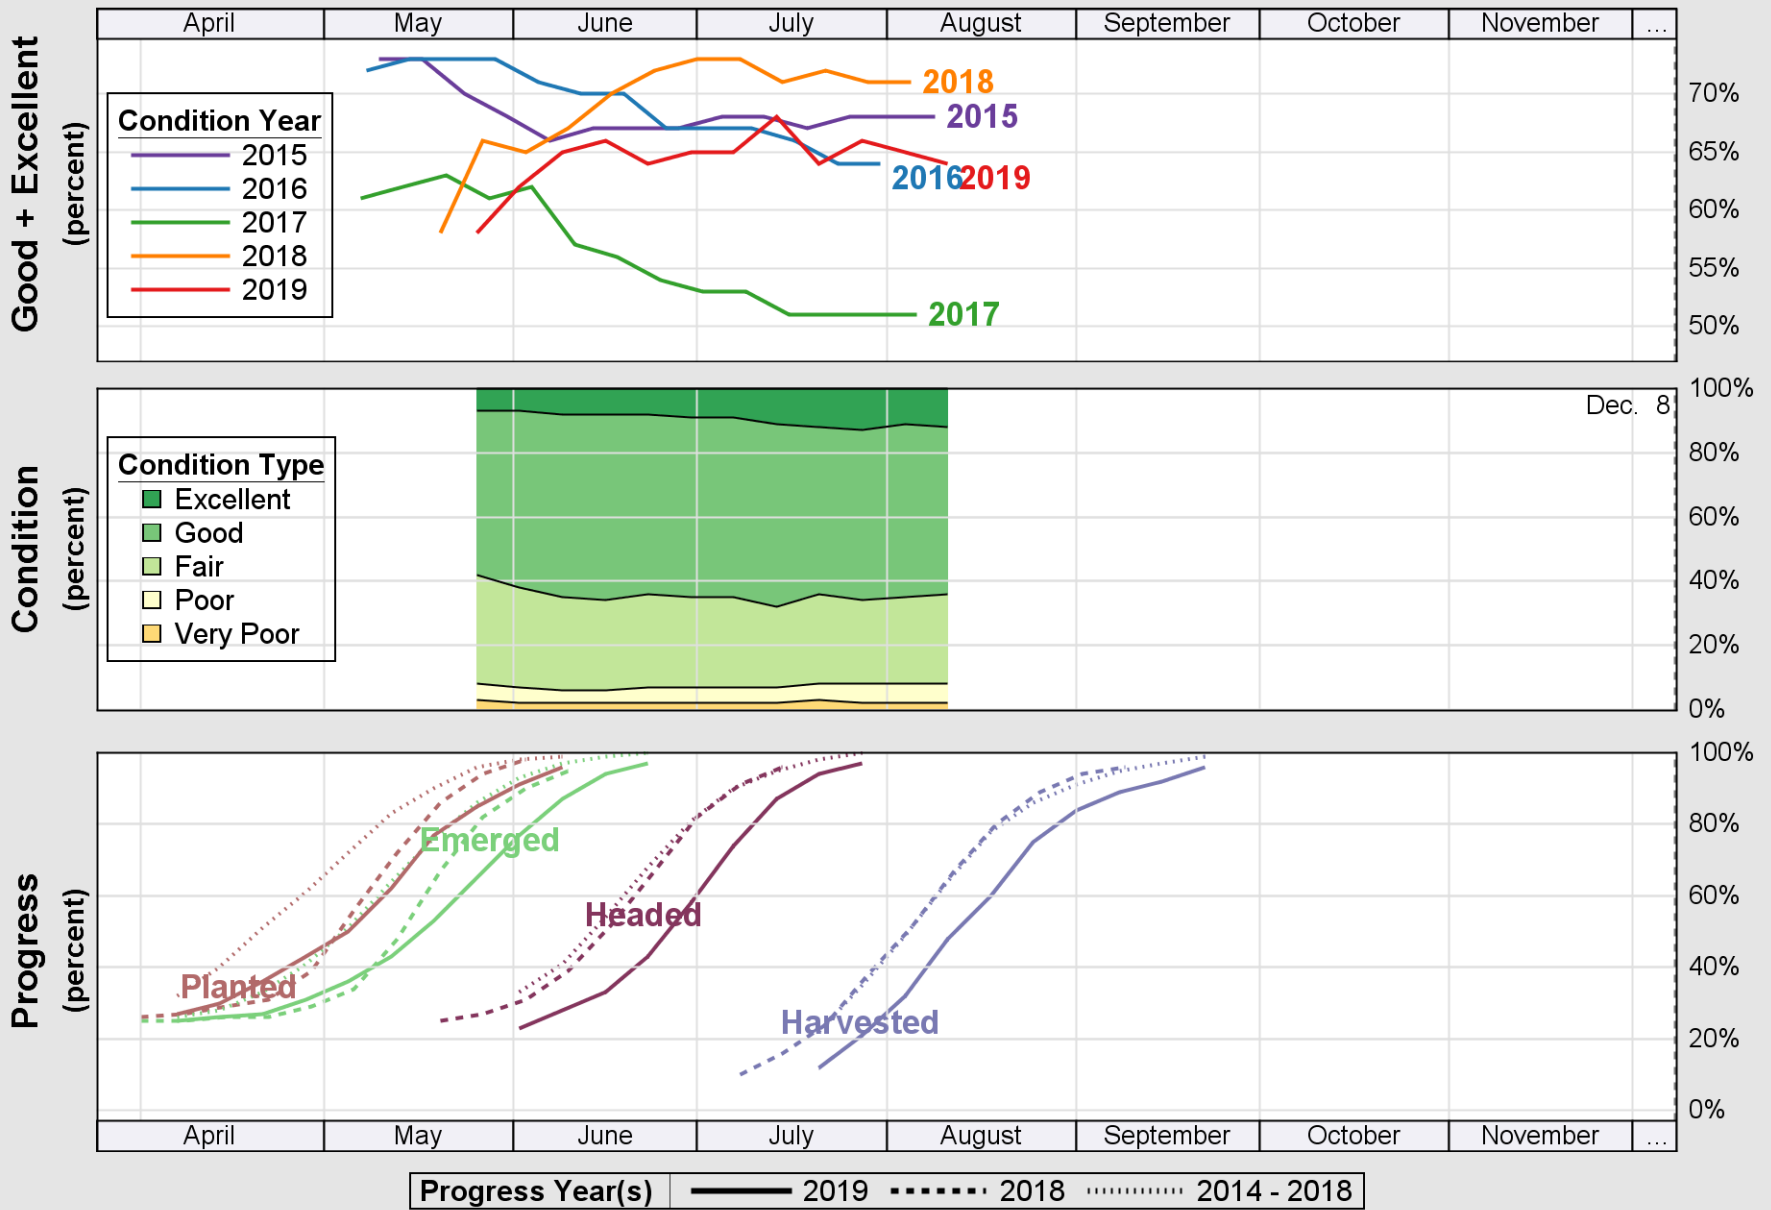

# Crop Progress and Condition: Corn in United States , 2019

NASS

Source: National Agricultural Statistics Service (NASS), Crop Progress Report

Source: National Agricultural Statistics Service (NASS), Crop Progress Report

Source: National Agricultural Statistics Service (NASS), Crop Progress Report