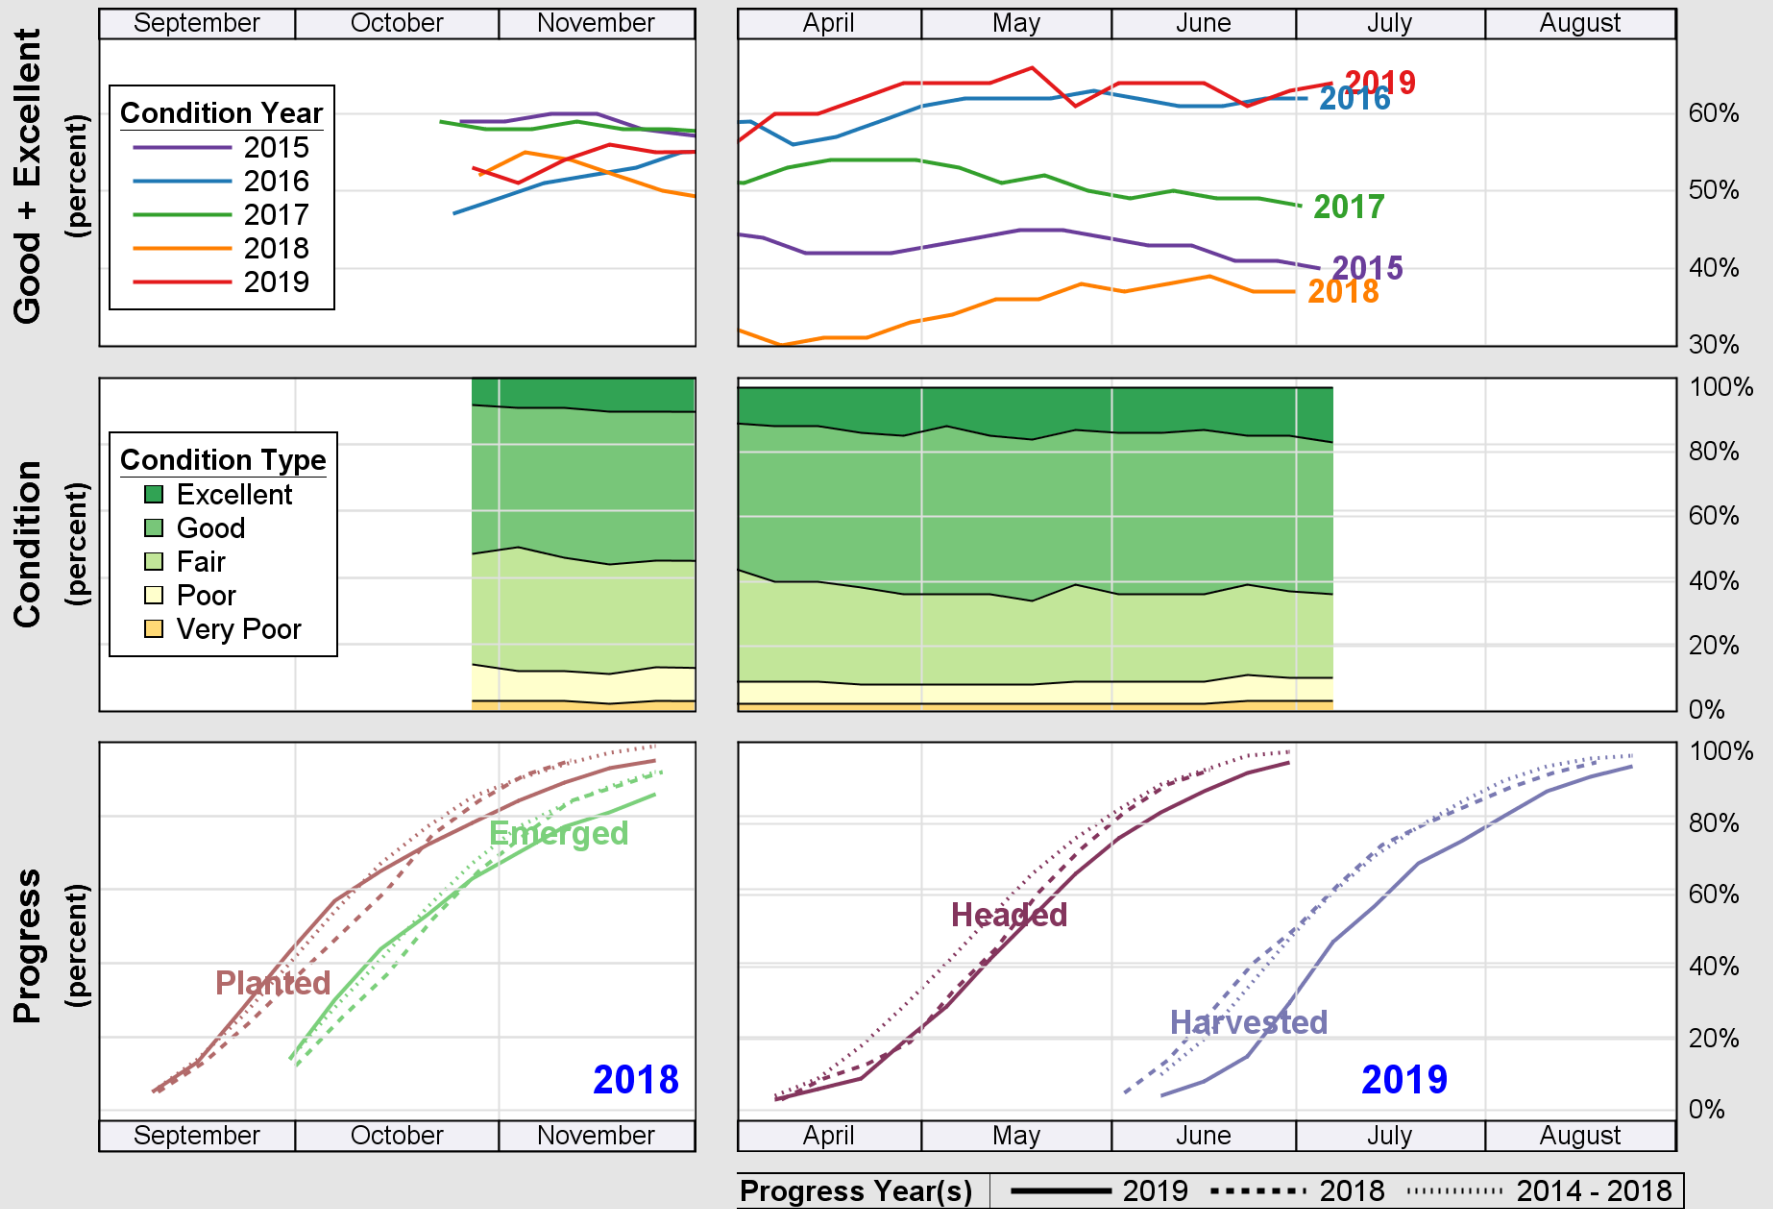

Source: National Agricultural Statistics Service (NASS), Crop Progress Report

Source: National Agricultural Statistics Service (NASS), Crop Progress Report

Source: National Agricultural Statistics Service (NASS), Crop Progress Report

# Crop Progress and Condition: Sunflower in United States , 2019

NASS

Source: National Agricultural Statistics Service (NASS), Crop Progress Report

USDA

# Crop Progress and Condition: Winter Wheat in United States , 2019

NASS

Source: National Agricultural Statistics Service (NASS), Crop Progress Report