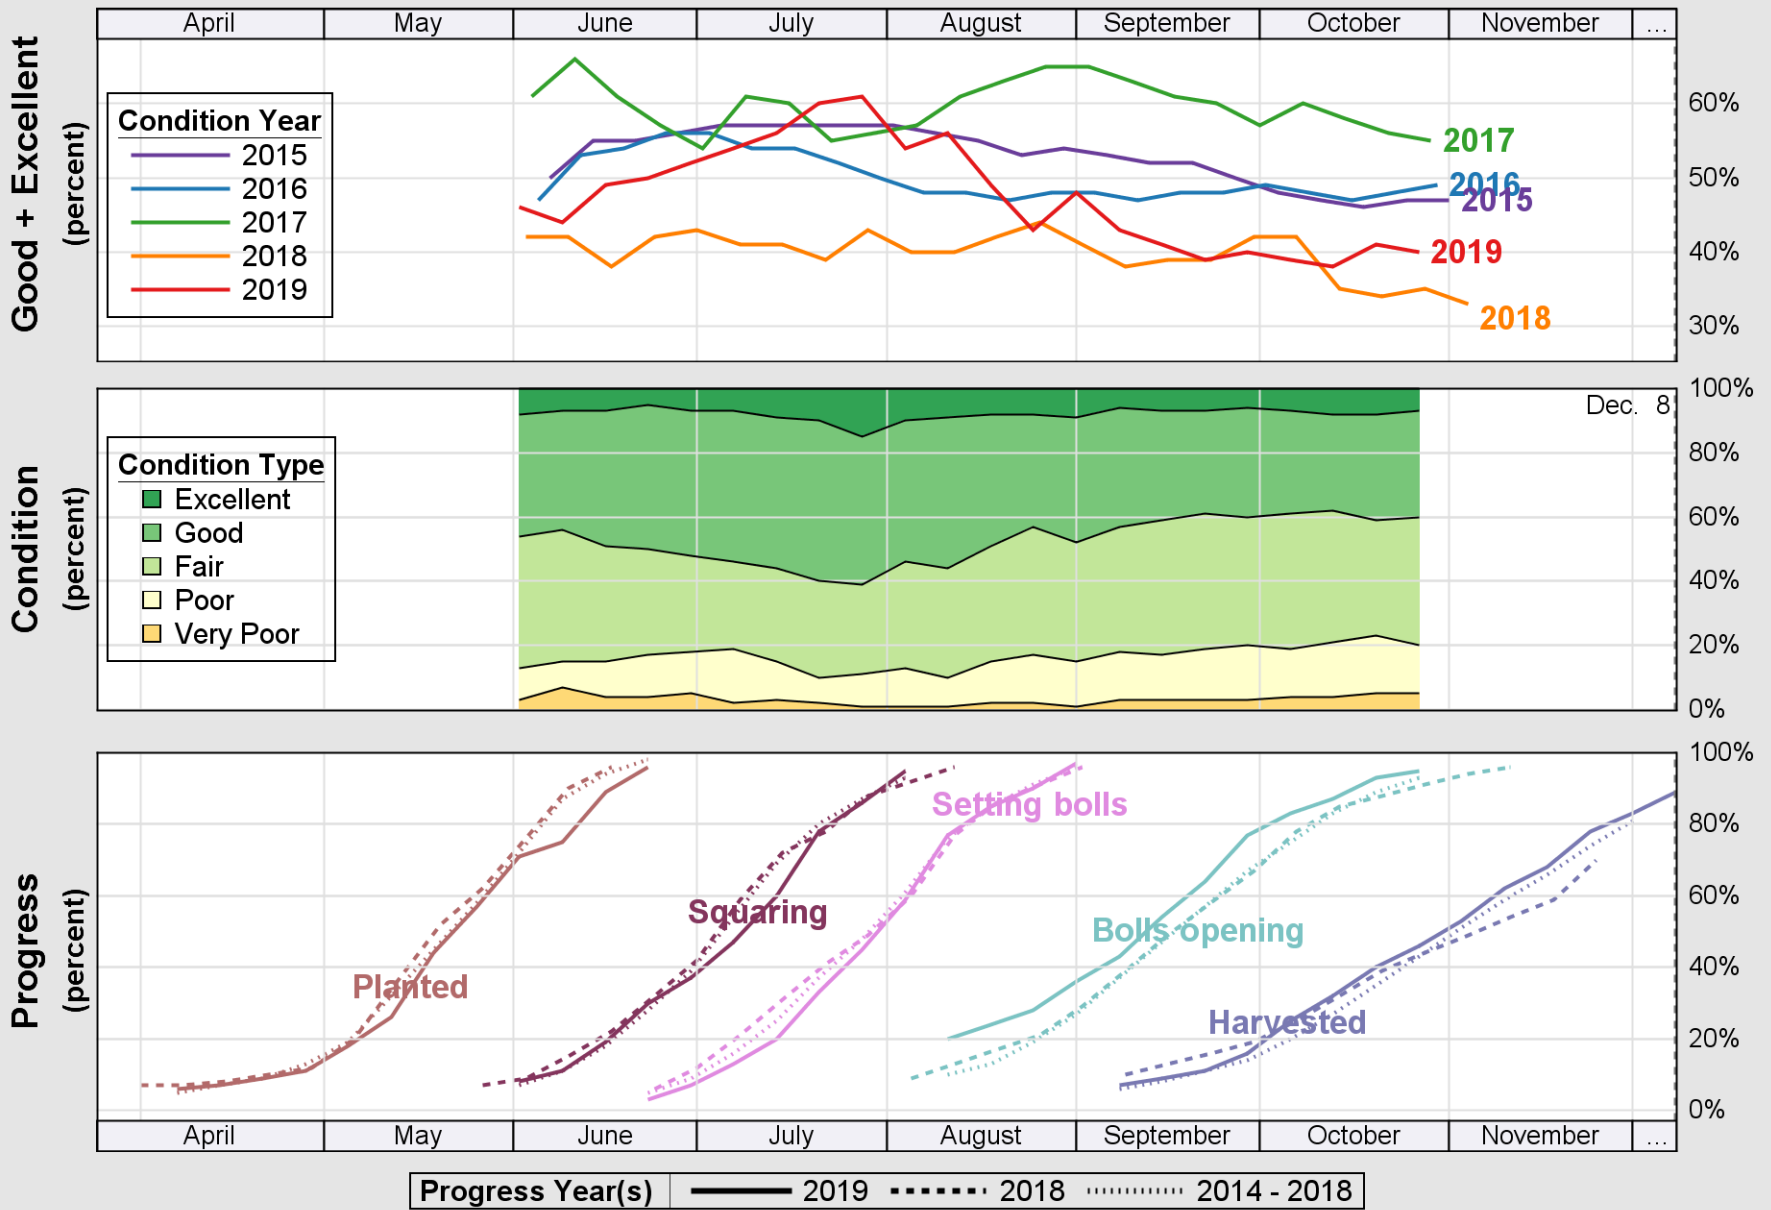

Source: National Agricultural Statistics Service (NASS), Crop Progress Report

USDA

# Crop Progress and Condition: Corn in United States , 2019

NASS

Source: National Agricultural Statistics Service (NASS), Crop Progress Report

Source: National Agricultural Statistics Service (NASS), Crop Progress Report