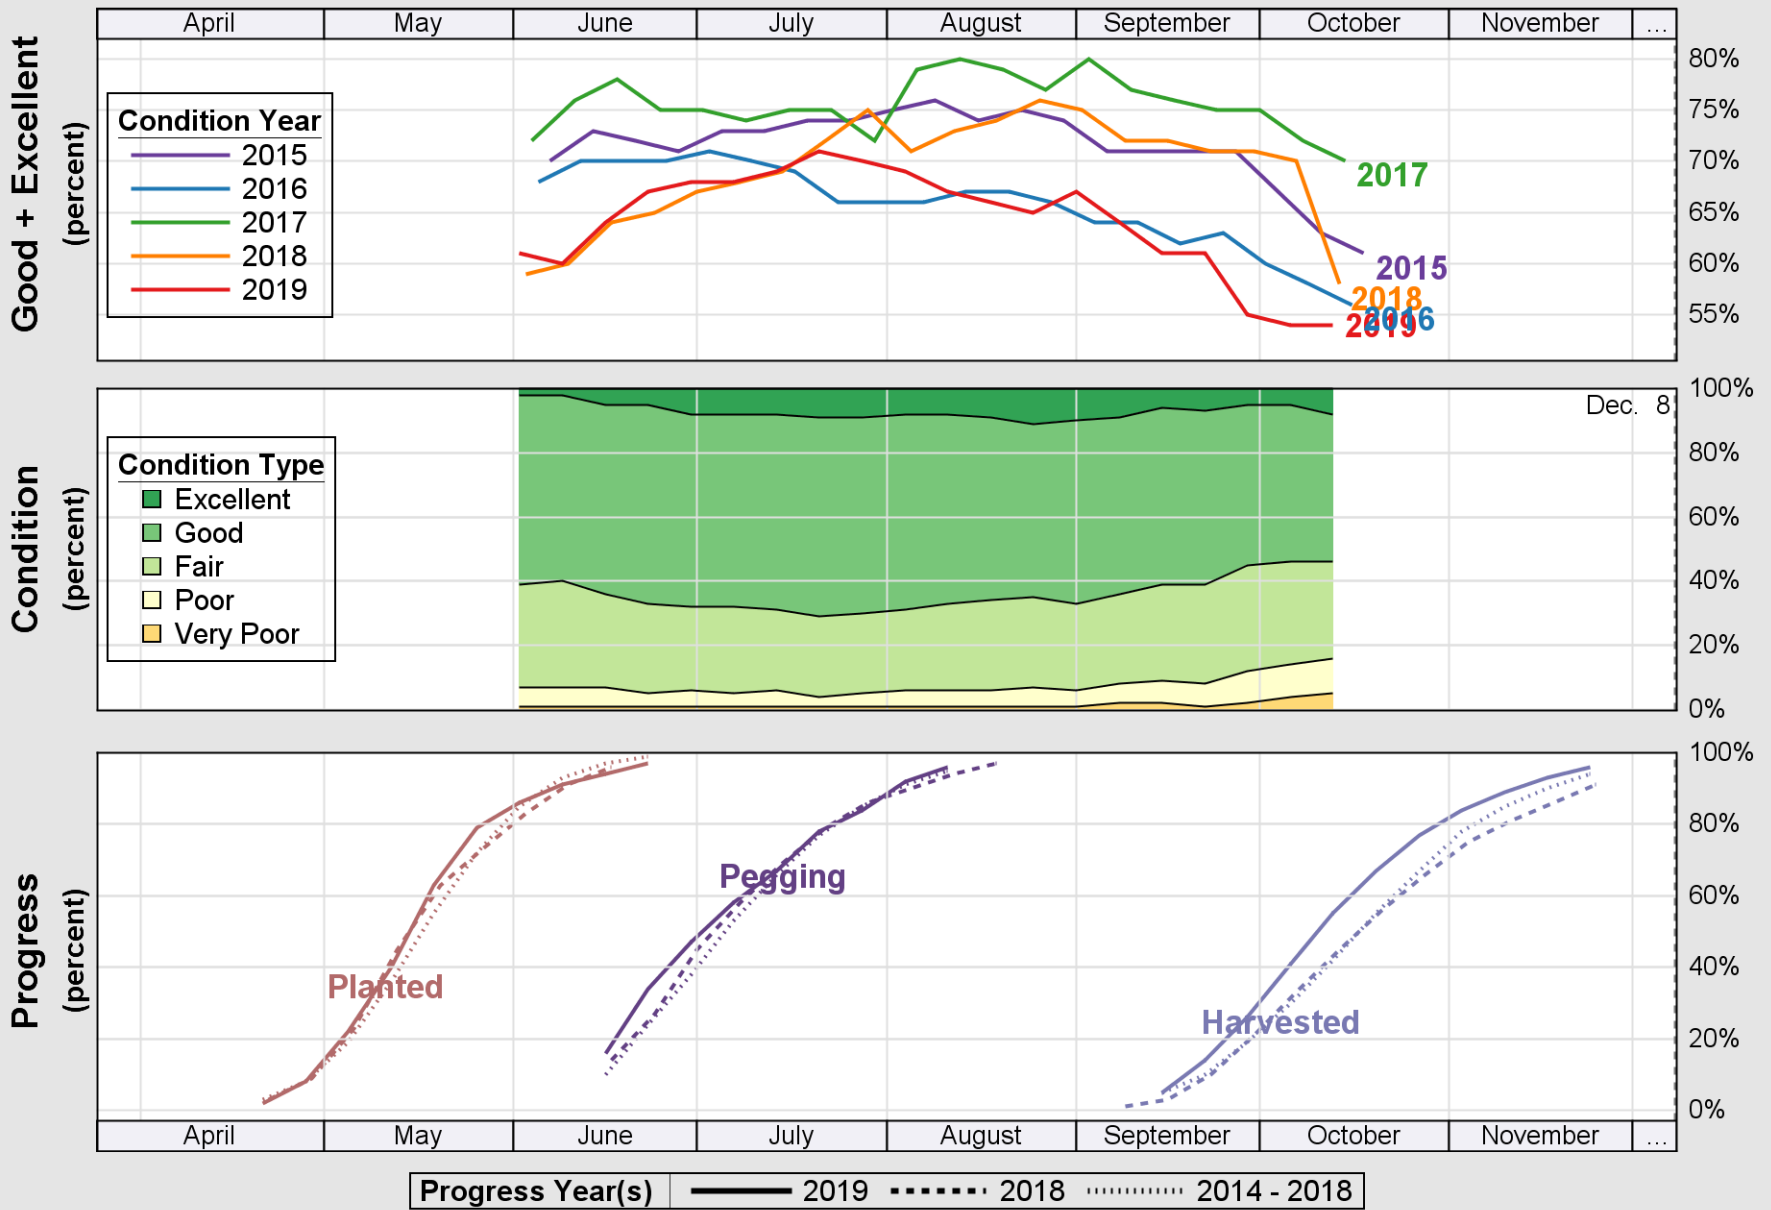

Source: National Agricultural Statistics Service (NASS), Crop Progress Report