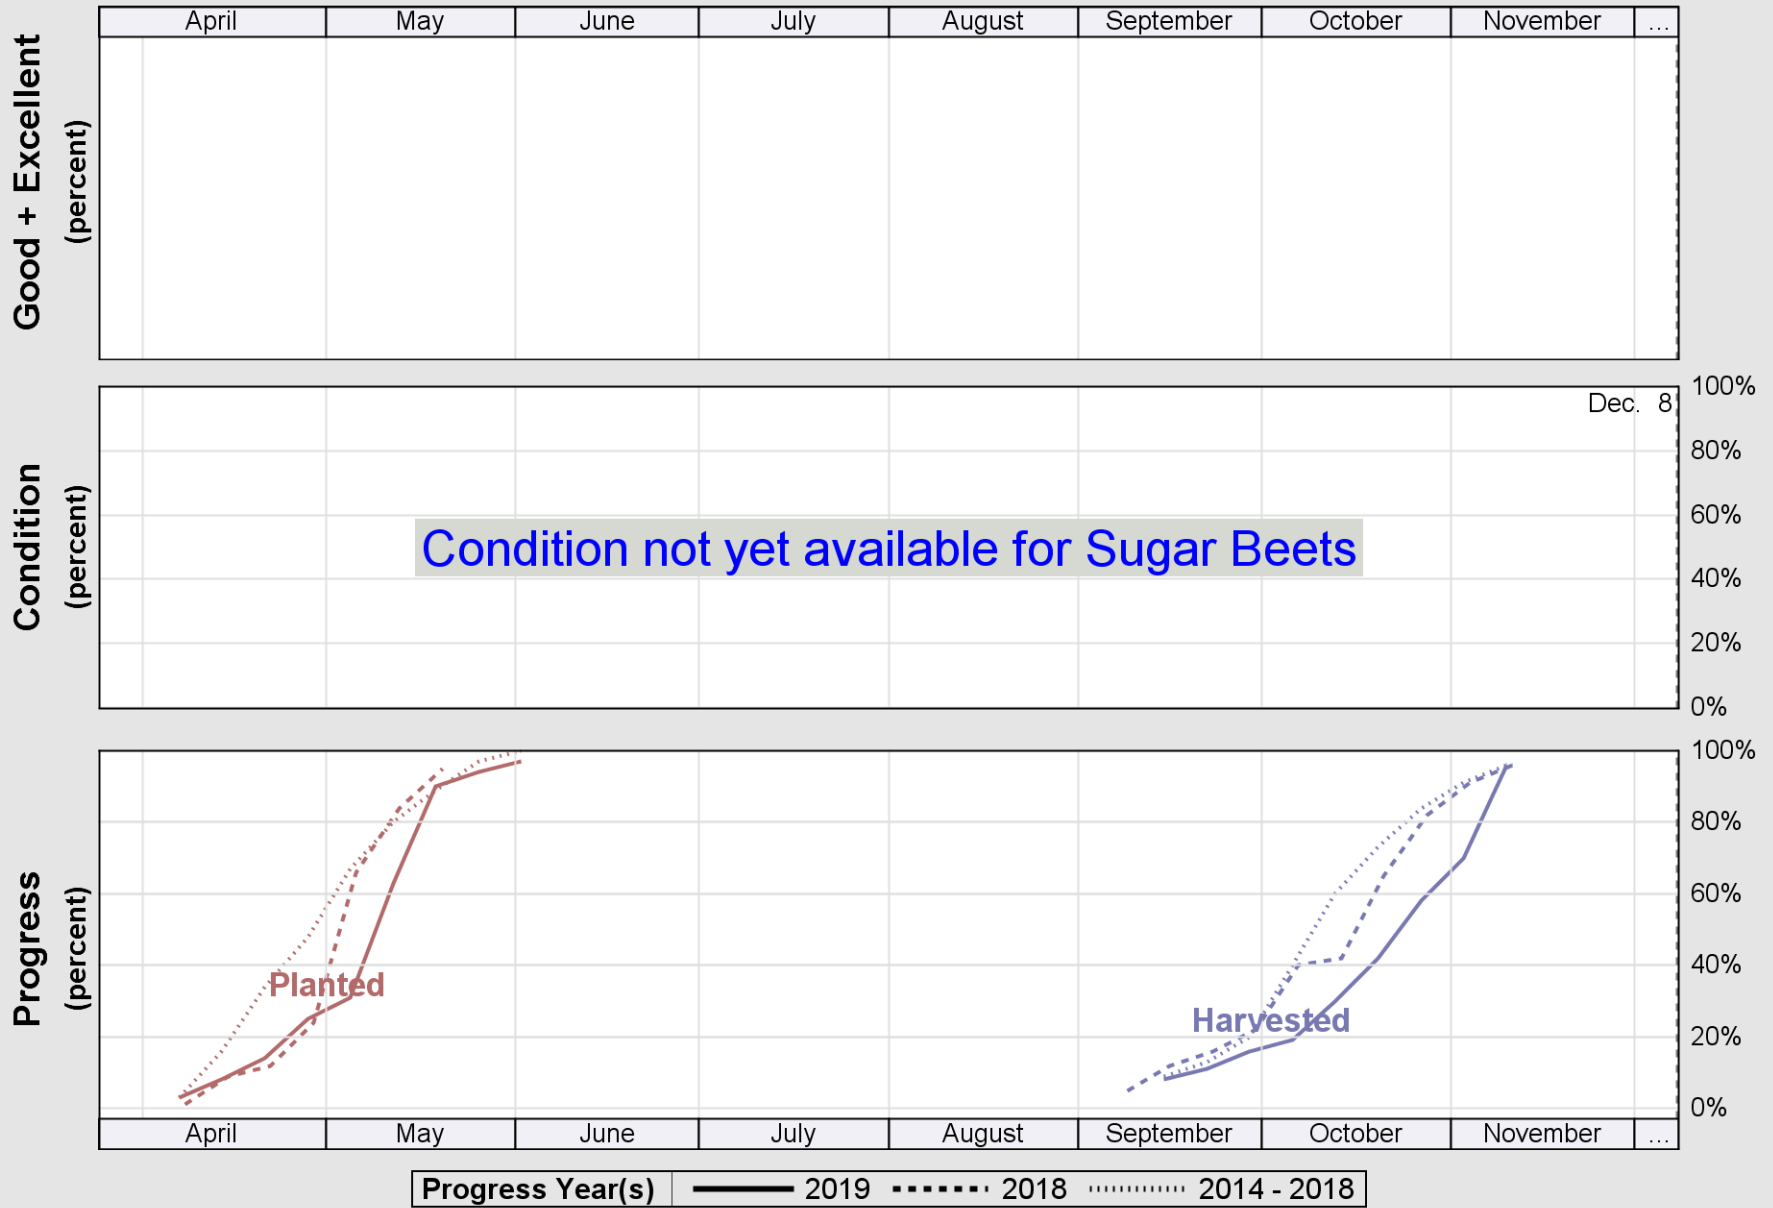

Source: National Agricultural Statistics Service (NASS), Crop Progress Report