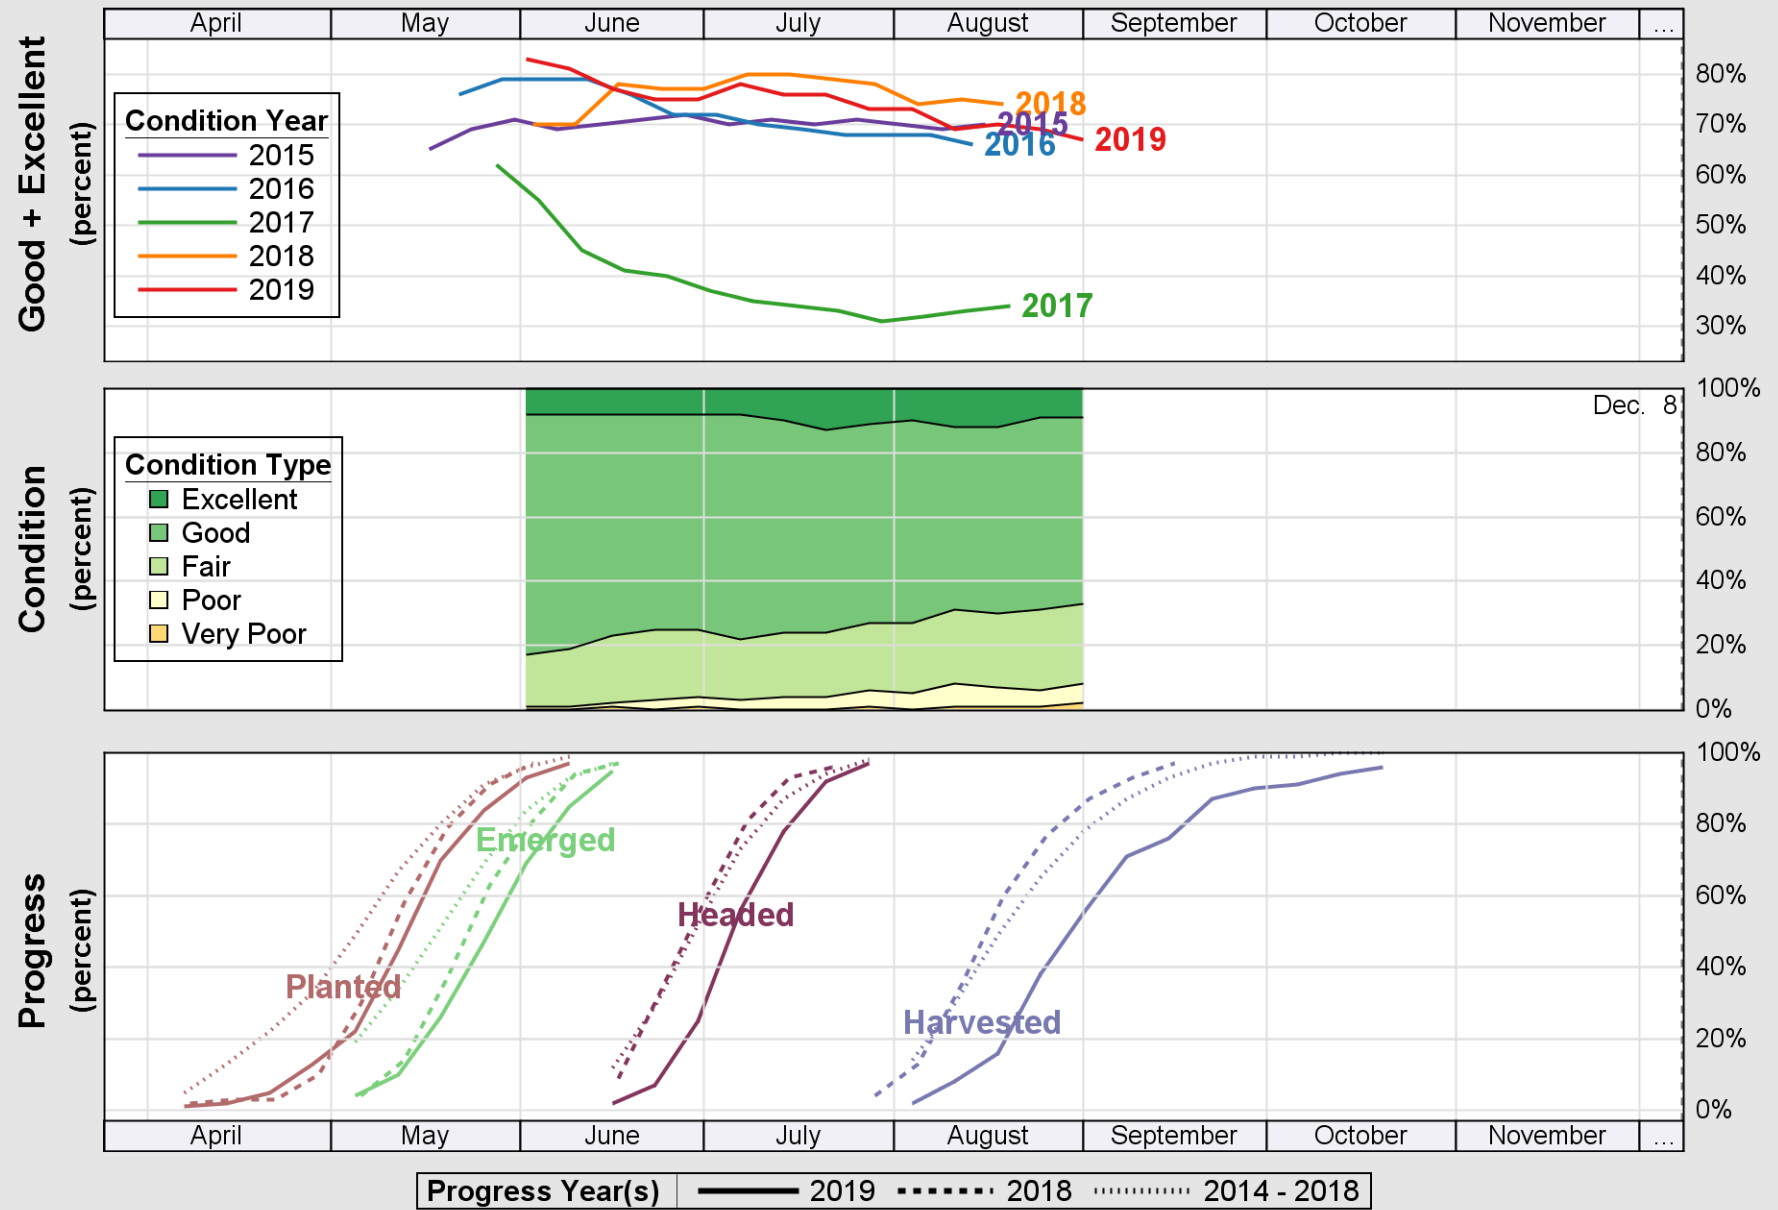

# Crop Progress and Condition: Rice in United States , 2019

NASS

Source: National Agricultural Statistics Service (NASS), Crop Progress Report

Source: National Agricultural Statistics Service (NASS), Crop Progress Report

Source: National Agricultural Statistics Service (NASS), Crop Progress Report

Source: National Agricultural Statistics Service (NASS), Crop Progress Report

Source: National Agricultural Statistics Service (NASS), Crop Progress Report