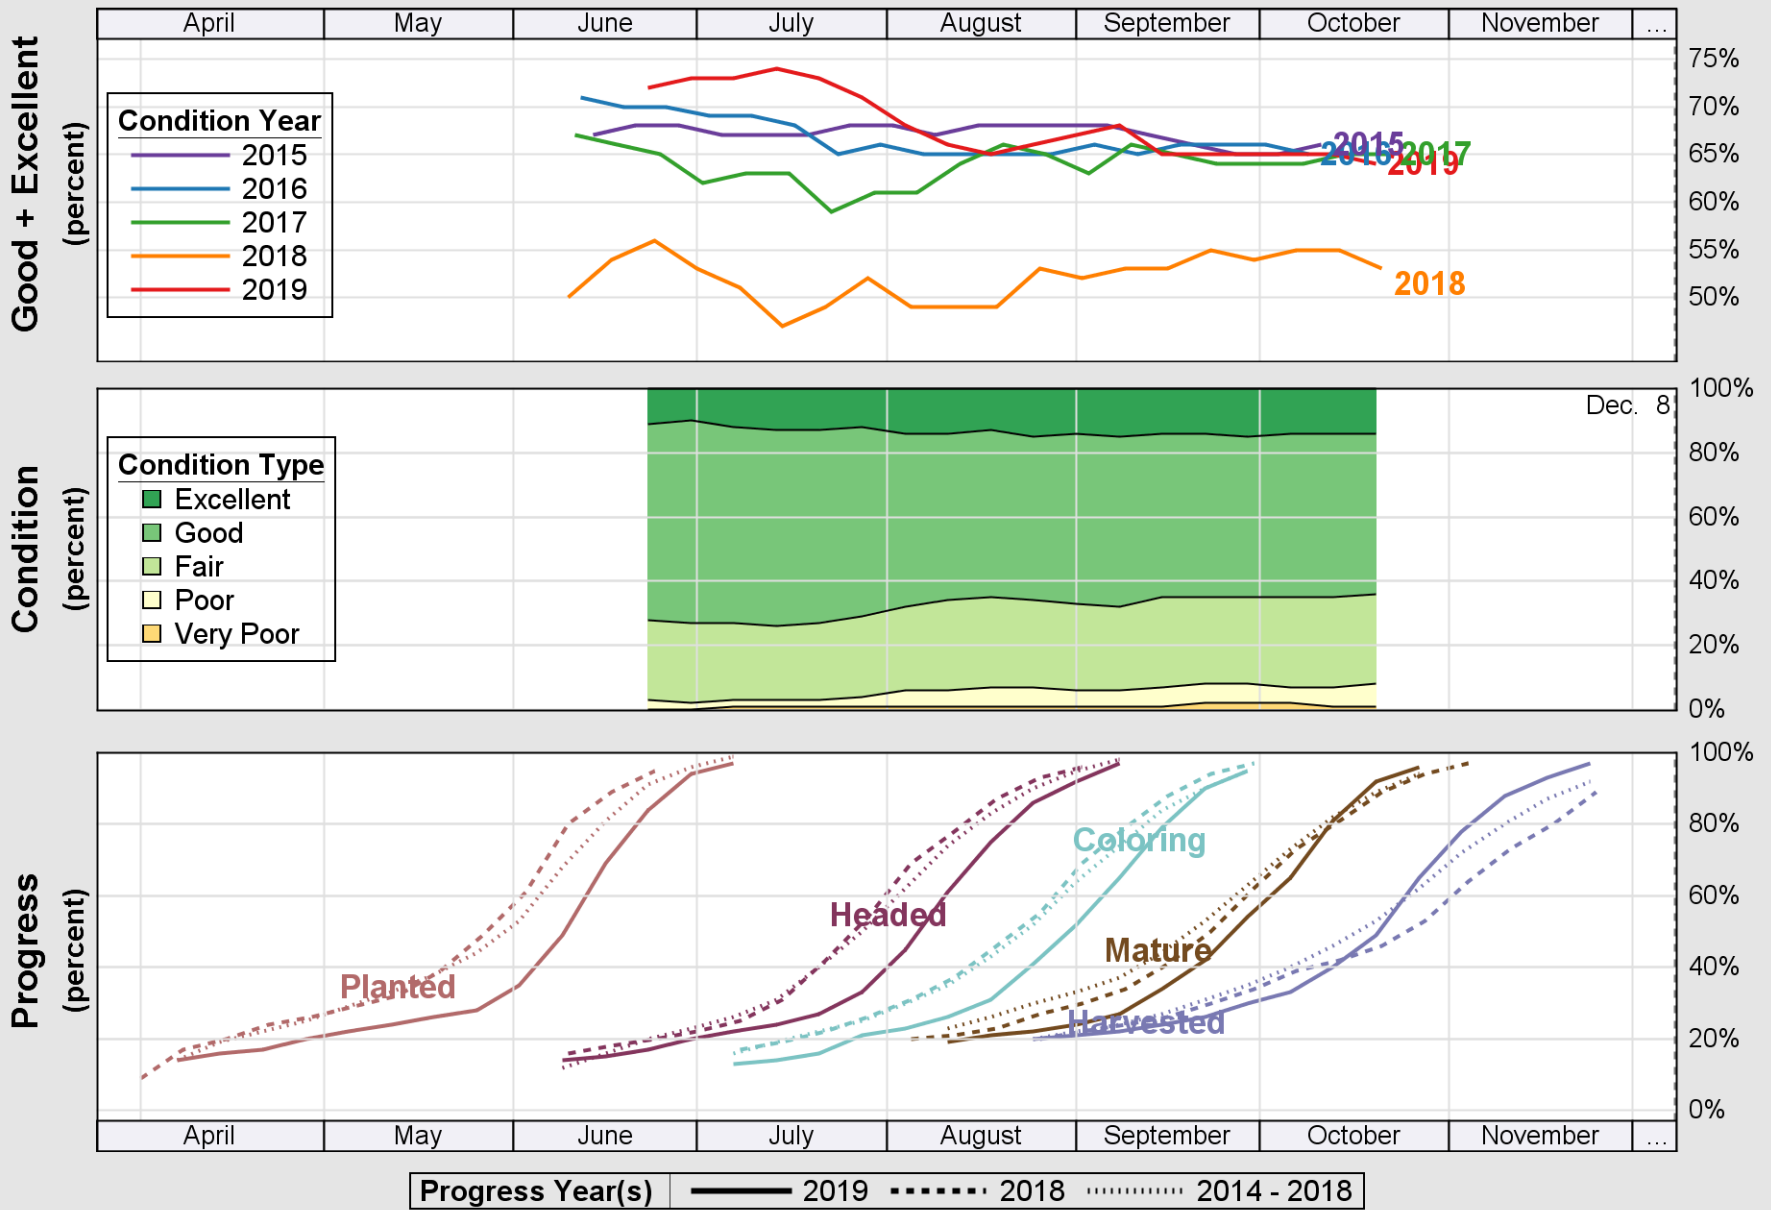

Source: National Agricultural Statistics Service (NASS), Crop Progress Report