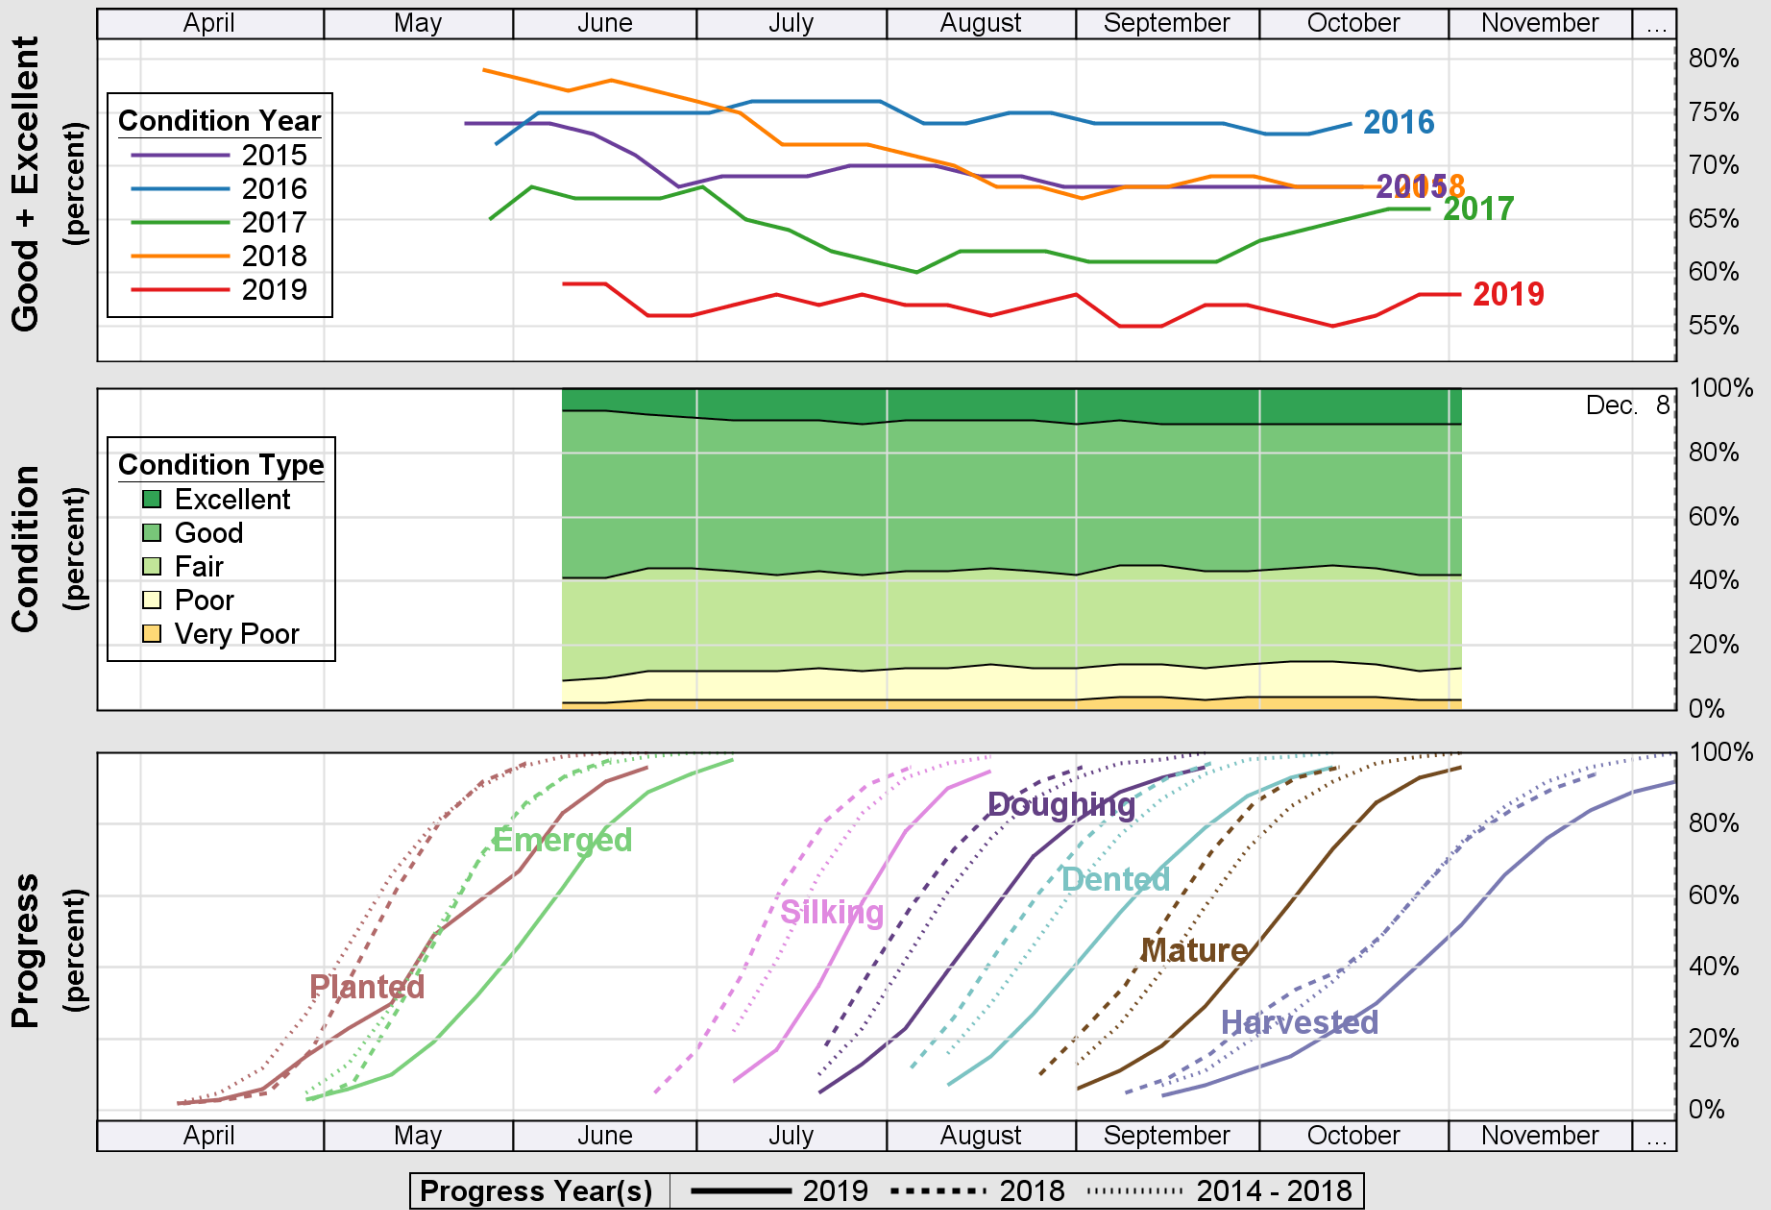

Source: National Agricultural Statistics Service (NASS), Crop Progress Report

USDA

# Crop Progress and Condition: Corn in United States , 2019

NASS

Source: National Agricultural Statistics Service (NASS), Crop Progress Report

Source: National Agricultural Statistics Service (NASS), Crop Progress Report