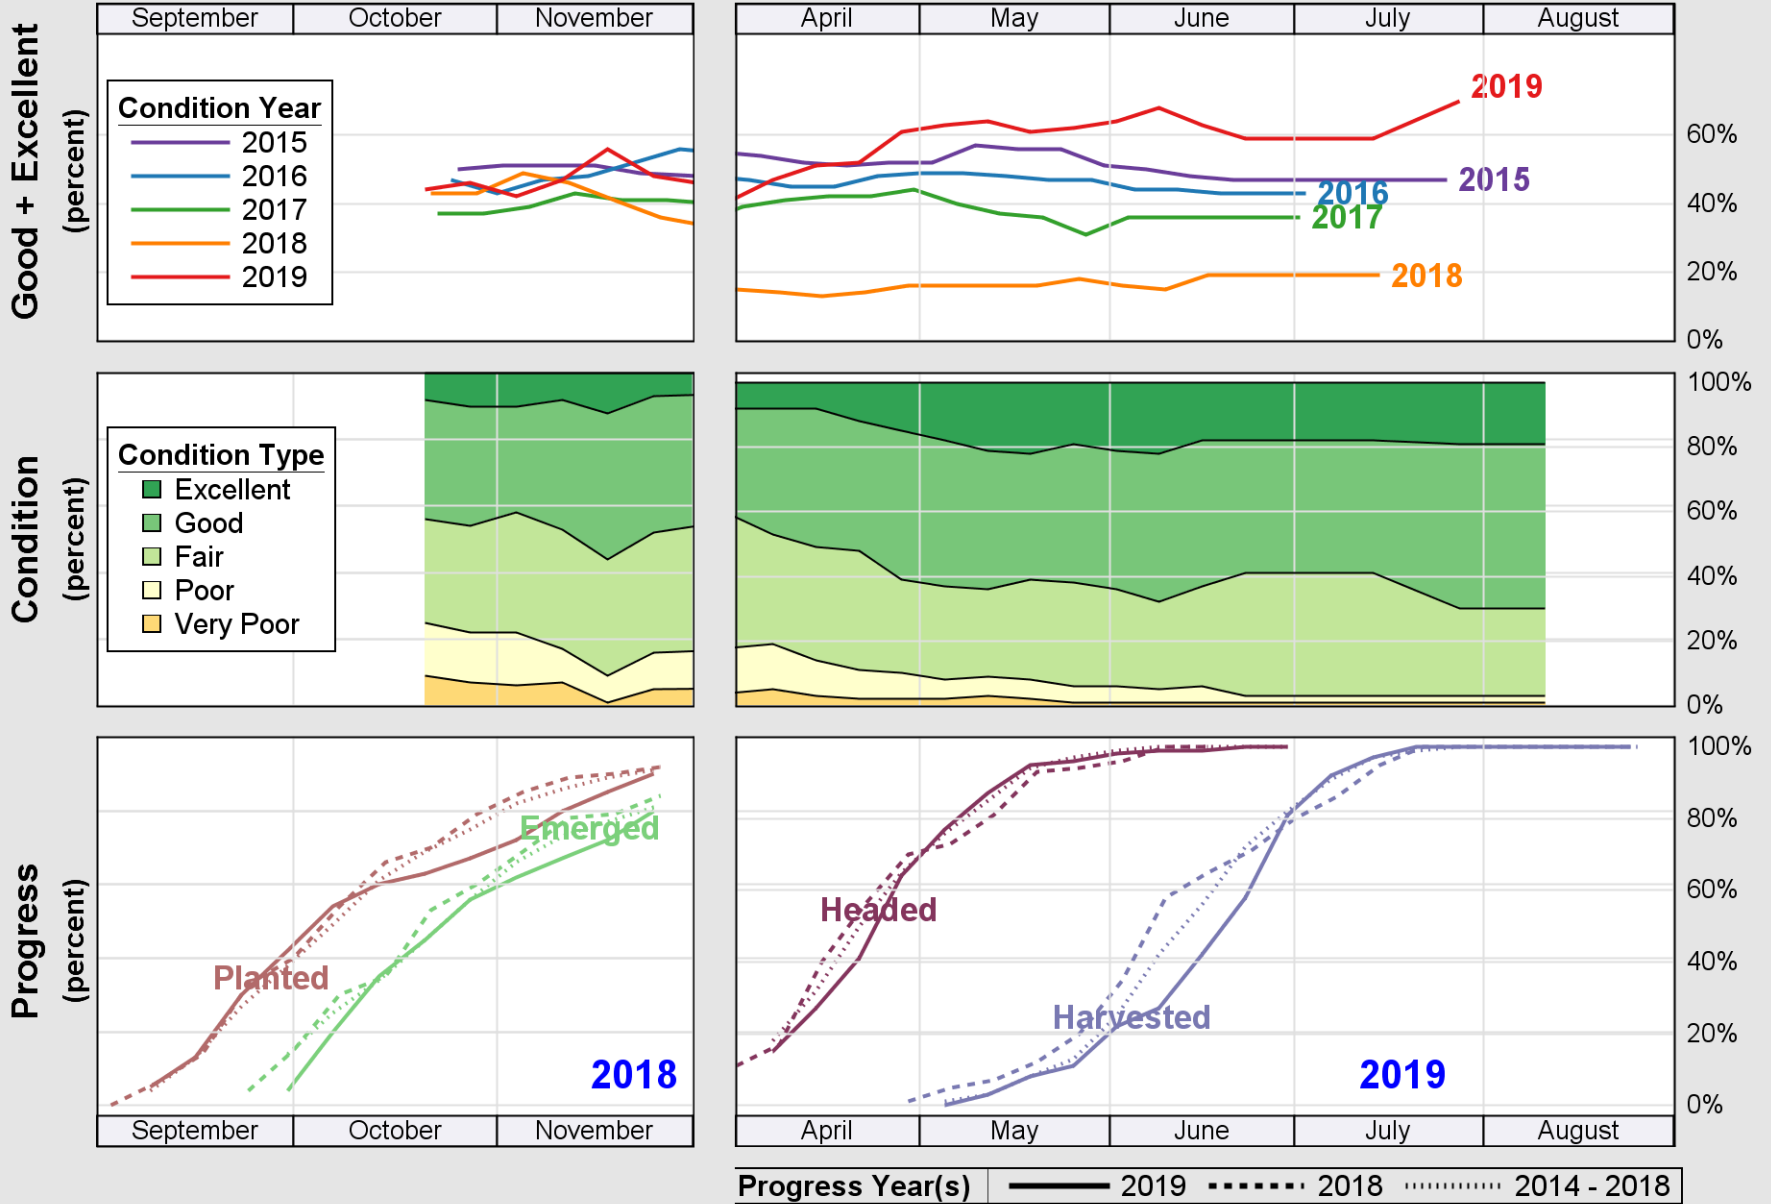

Source: National Agricultural Statistics Service (NASS), Crop Progress Report

USDA

### Crop Progress and Condition: Sunflower in Texas , 2019

NASS

Source: National Agricultural Statistics Service (NASS), Crop Progress Report

USDA

# Crop Progress and Condition: Winter Wheat in Texas , 2019

NASS

Source: National Agricultural Statistics Service (NASS), Crop Progress Report