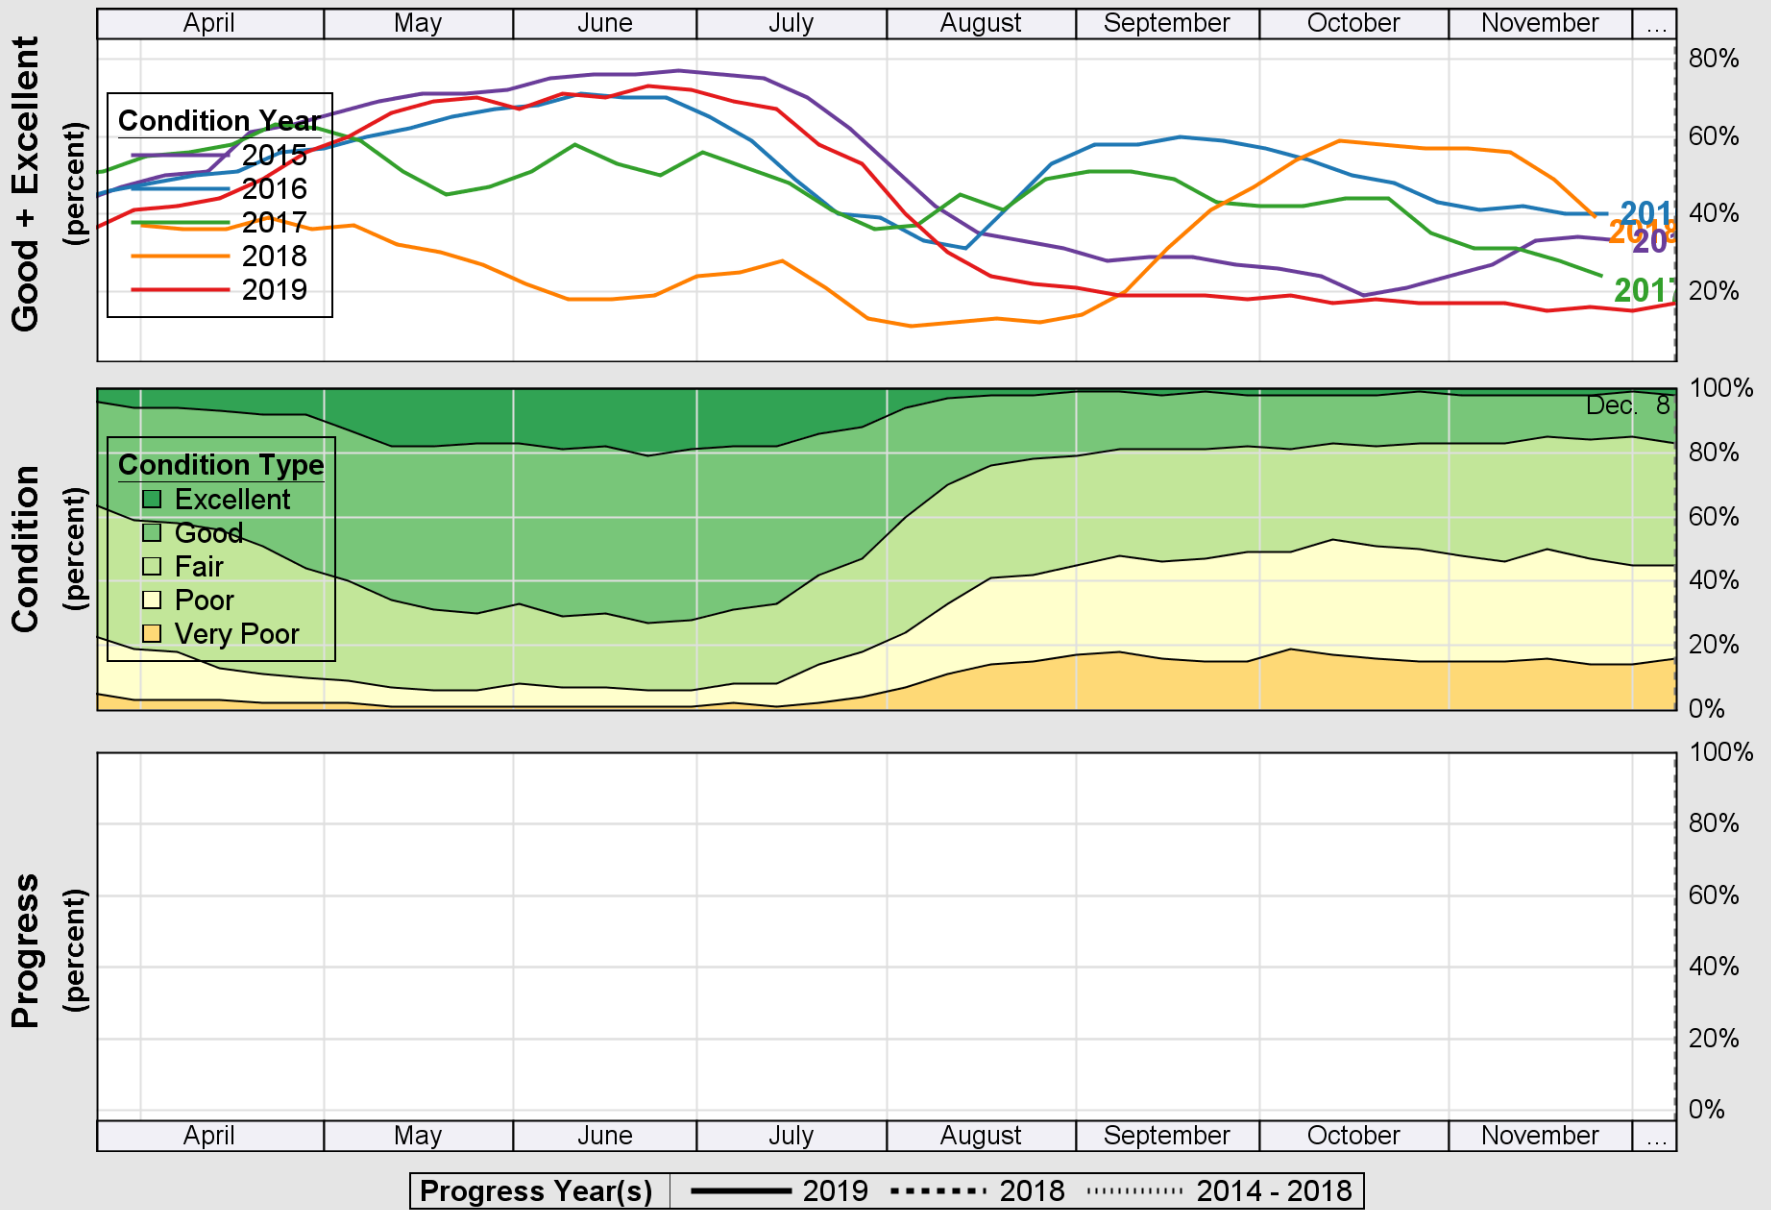

# Crop Progress and Condition: Corn in Texas , 2019

NASS

Source: National Agricultural Statistics Service (NASS), Crop Progress Report

USDA

# Crop Progress and Condition: Cotton in Texas , 2019

NASS

Source: National Agricultural Statistics Service (NASS), Crop Progress Report

USDA

### Crop Progress and Condition: Pasture and Range in Texas , 2019

NASS

Source: National Agricultural Statistics Service (NASS), Crop Progress Report

USDA