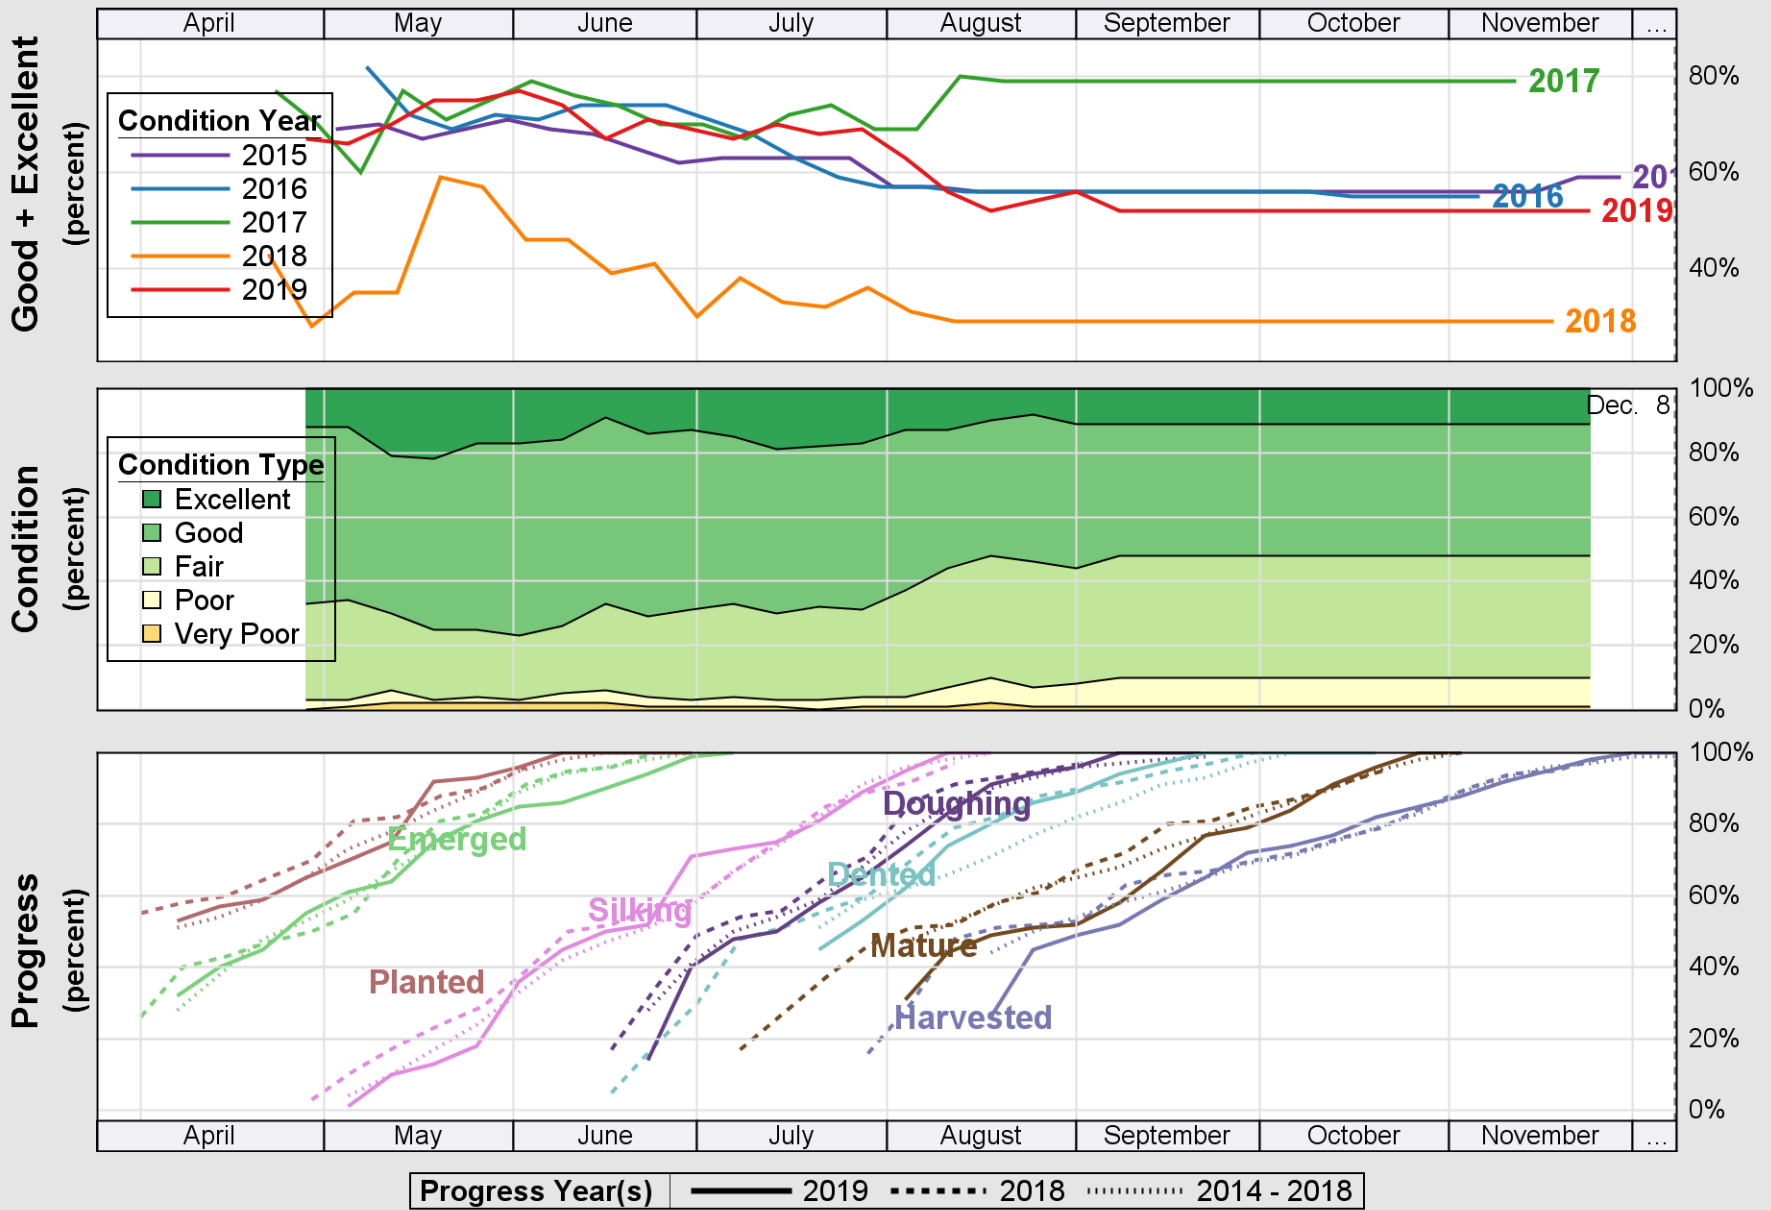

# Crop Progress and Condition: Corn in Texas , 2019

NASS

Source: National Agricultural Statistics Service (NASS), Crop Progress Report

USDA

# Crop Progress and Condition: Cotton in Texas , 2019

NASS

Source: National Agricultural Statistics Service (NASS), Crop Progress Report

USDA