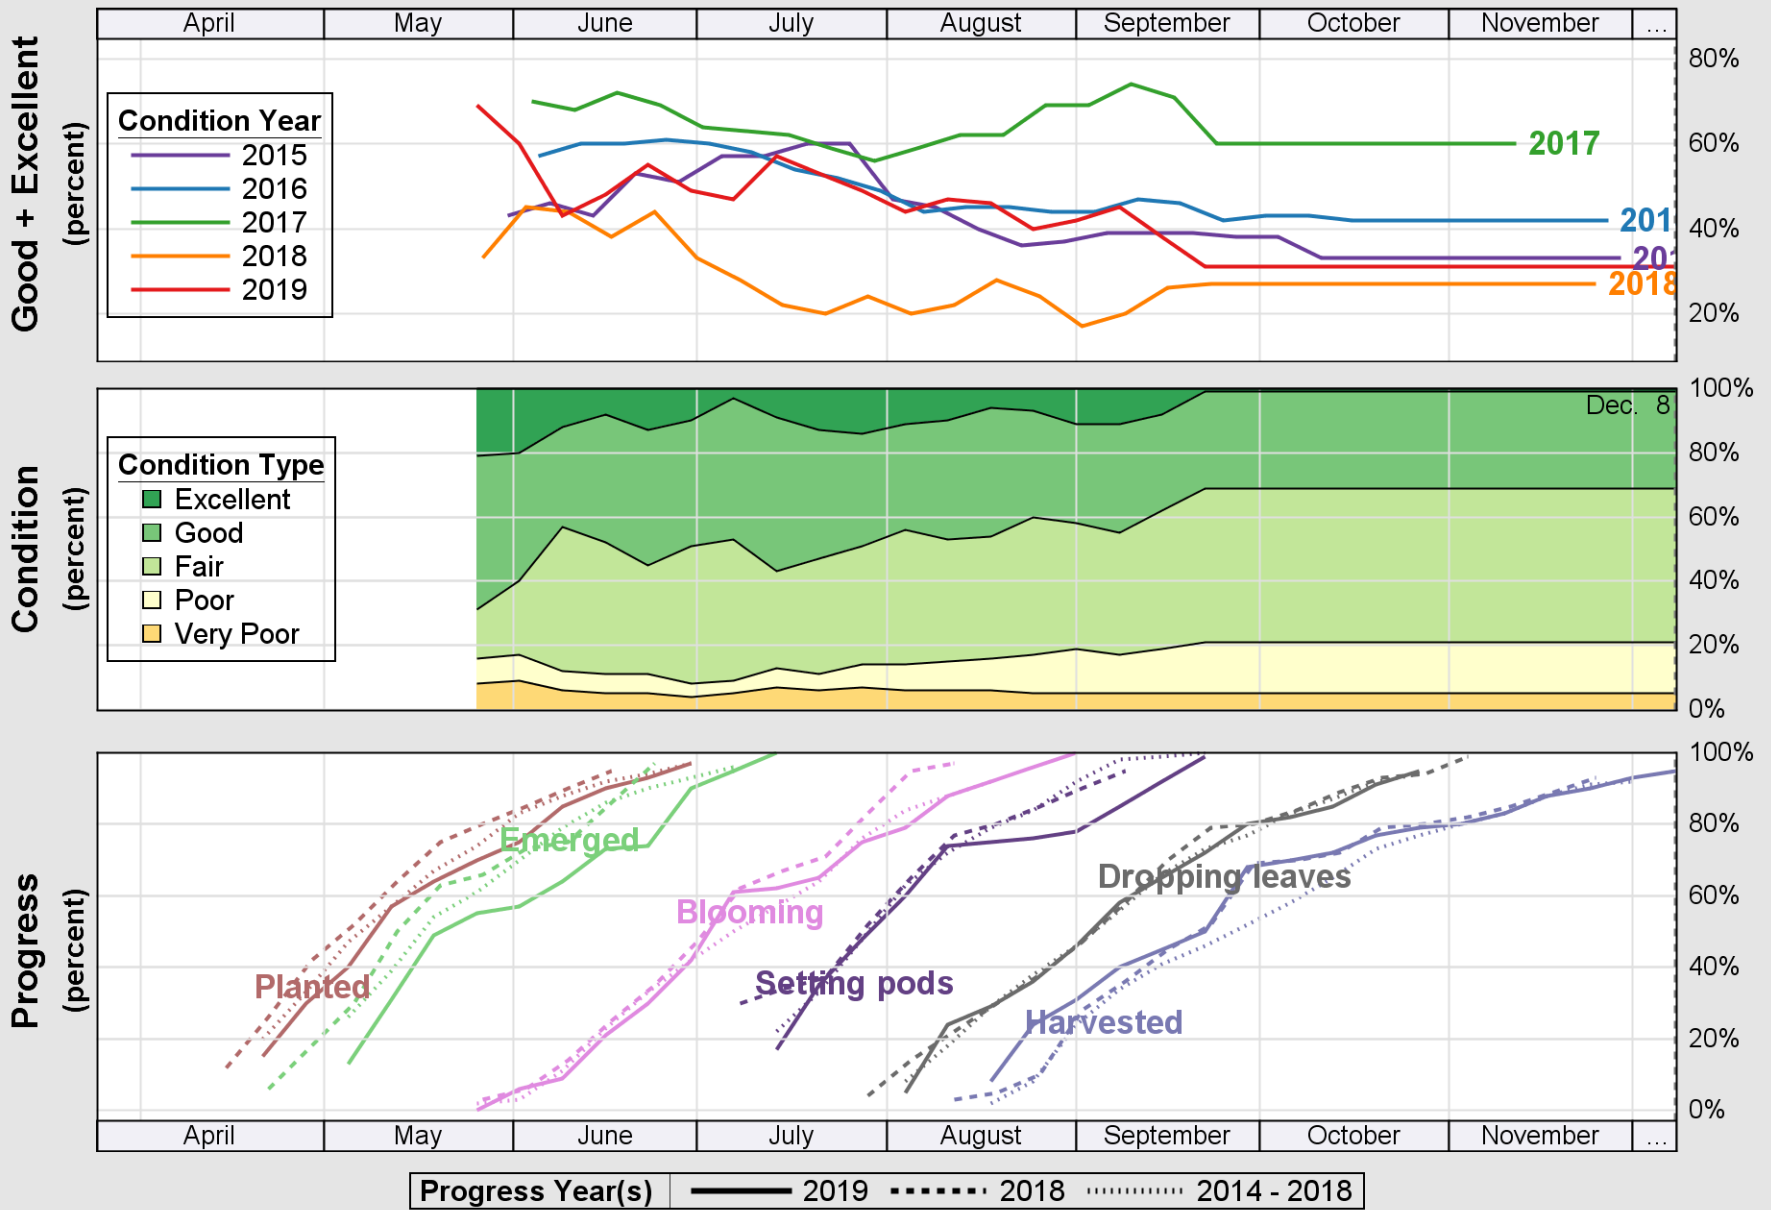

# Crop Progress and Condition: Peanuts in Texas , 2019

NASS

Source: National Agricultural Statistics Service (NASS), Crop Progress Report

USDA

### Crop Progress and Condition: Rice in Texas , 2019

NASS

Source: National Agricultural Statistics Service (NASS), Crop Progress Report

Source: National Agricultural Statistics Service (NASS), Crop Progress Report

Source: National Agricultural Statistics Service (NASS), Crop Progress Report

USDA