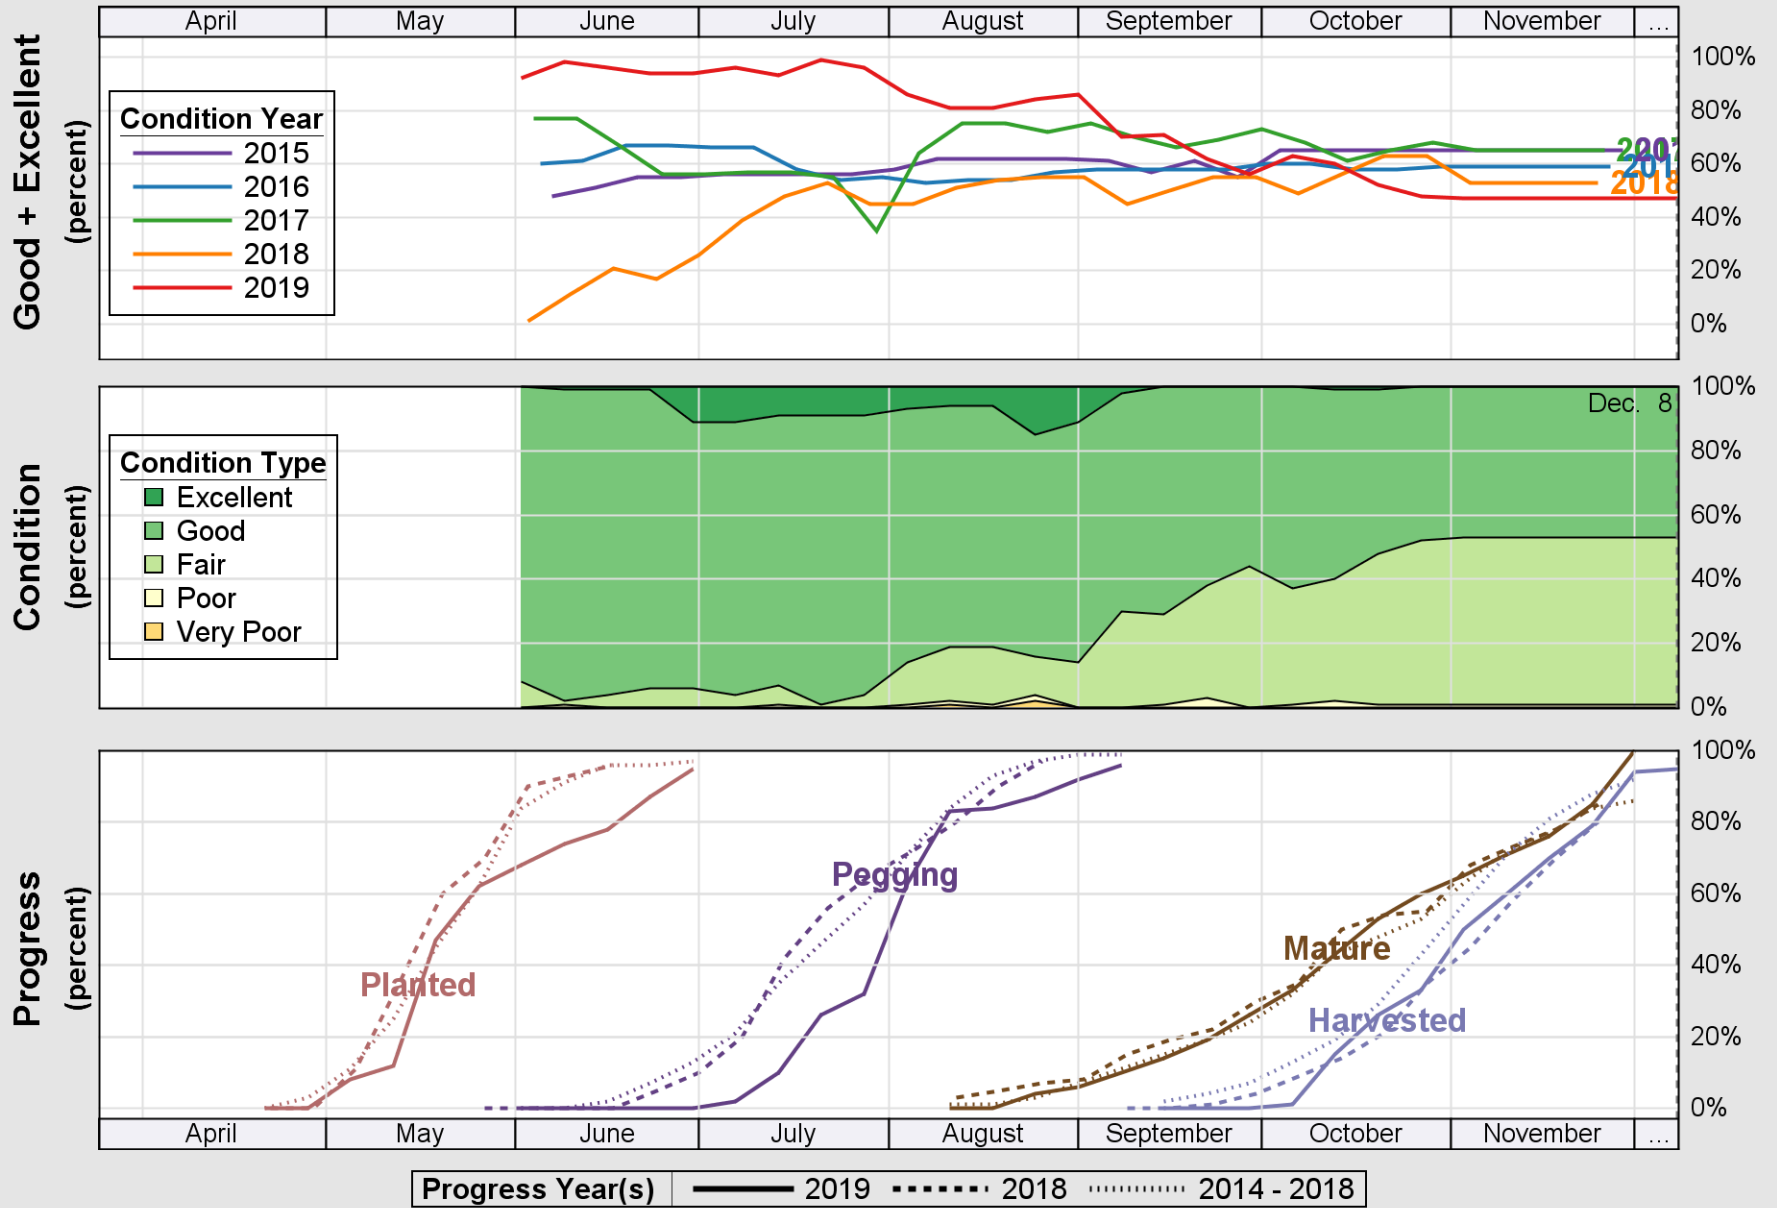

# Crop Progress and Condition: Cotton in Texas , 2019

NASS

Source: National Agricultural Statistics Service (NASS), Crop Progress Report

USDA

### Crop Progress and Condition: Pasture and Range in Texas , 2019

NASS

Source: National Agricultural Statistics Service (NASS), Crop Progress Report

USDA

# Crop Progress and Condition: Peanuts in Texas , 2019

NASS

Source: National Agricultural Statistics Service (NASS), Crop Progress Report

USDA

### Crop Progress and Condition: Rice in Texas , 2019

NASS

Source: National Agricultural Statistics Service (NASS), Crop Progress Report

Source: National Agricultural Statistics Service (NASS), Crop Progress Report