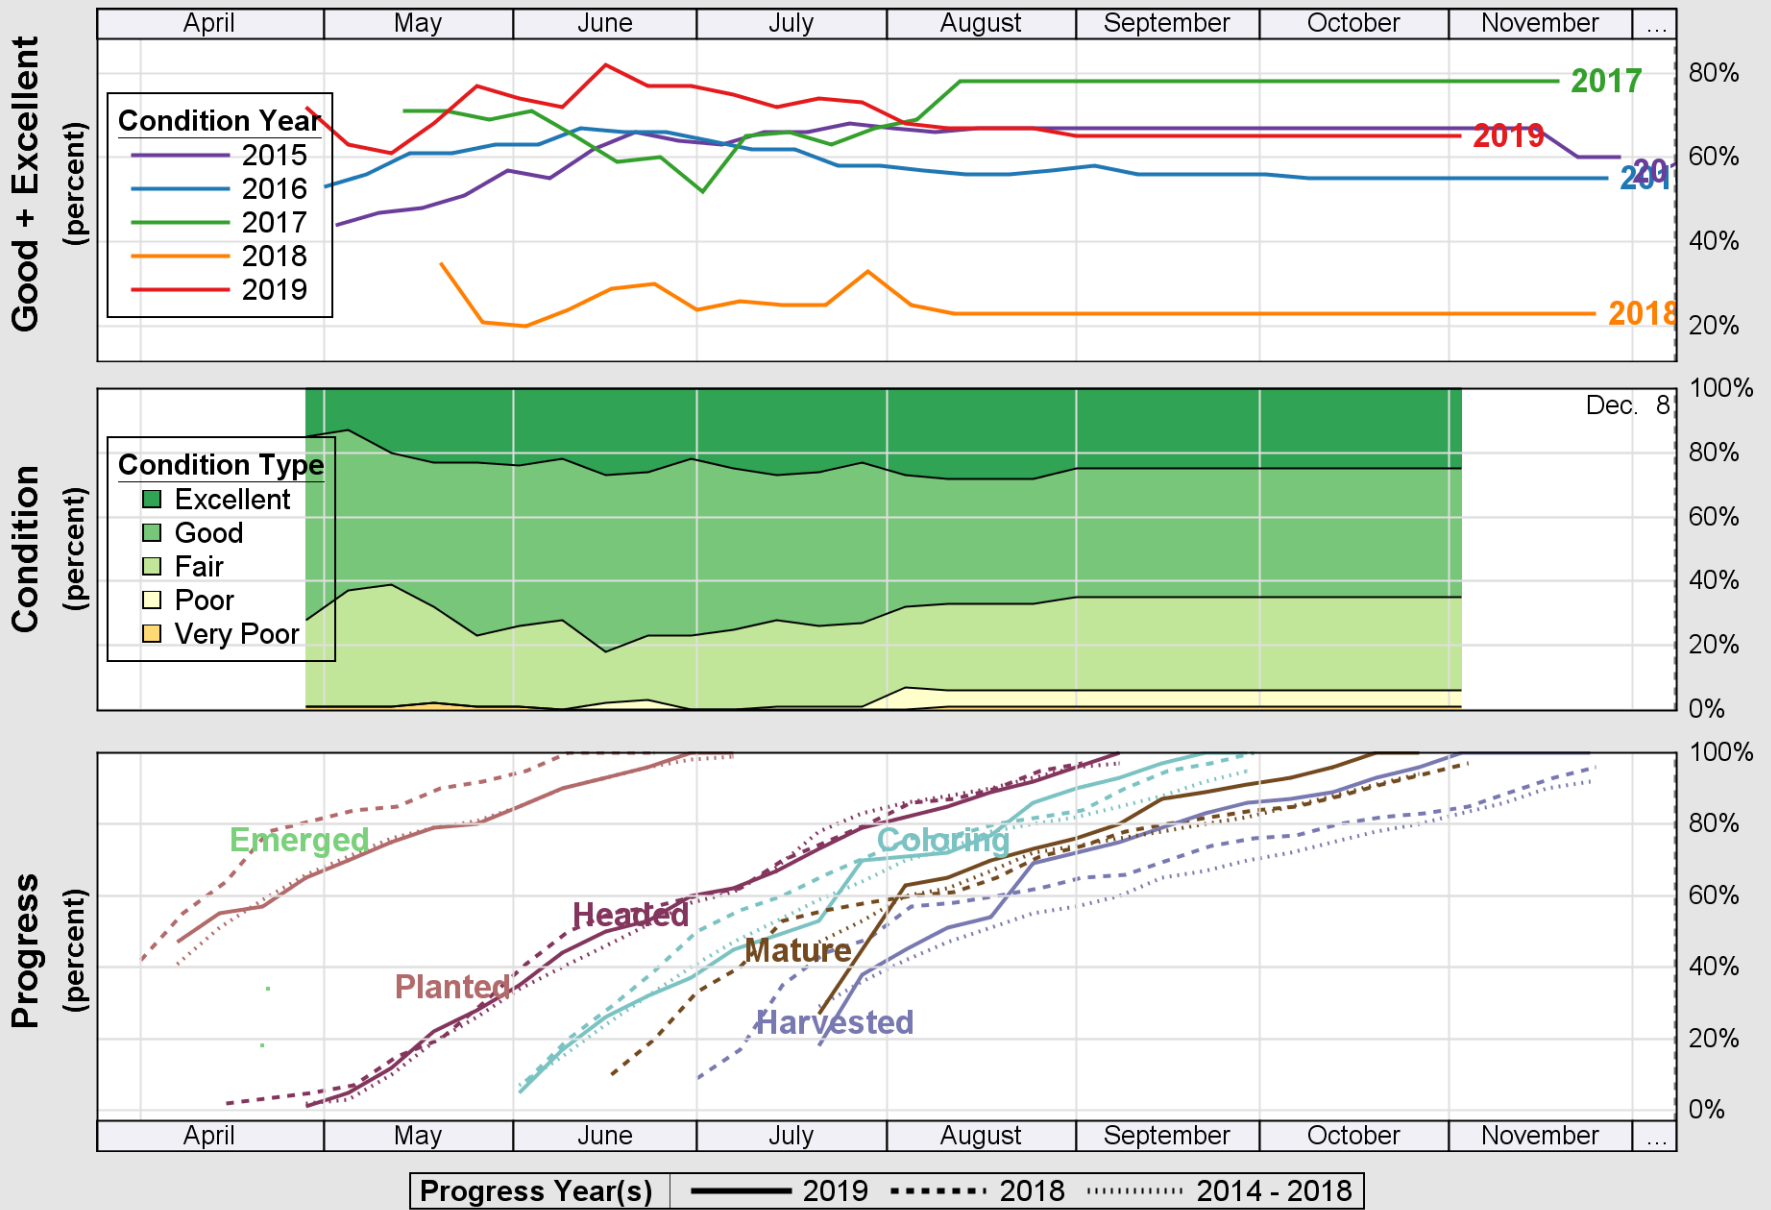

### Crop Progress and Condition: Pasture and Range in Texas , 2019

NASS

Source: National Agricultural Statistics Service (NASS), Crop Progress Report

USDA

# Crop Progress and Condition: Peanuts in Texas , 2019

NASS

Source: National Agricultural Statistics Service (NASS), Crop Progress Report

USDA

### Crop Progress and Condition: Rice in Texas , 2019

NASS

Source: National Agricultural Statistics Service (NASS), Crop Progress Report

Source: National Agricultural Statistics Service (NASS), Crop Progress Report