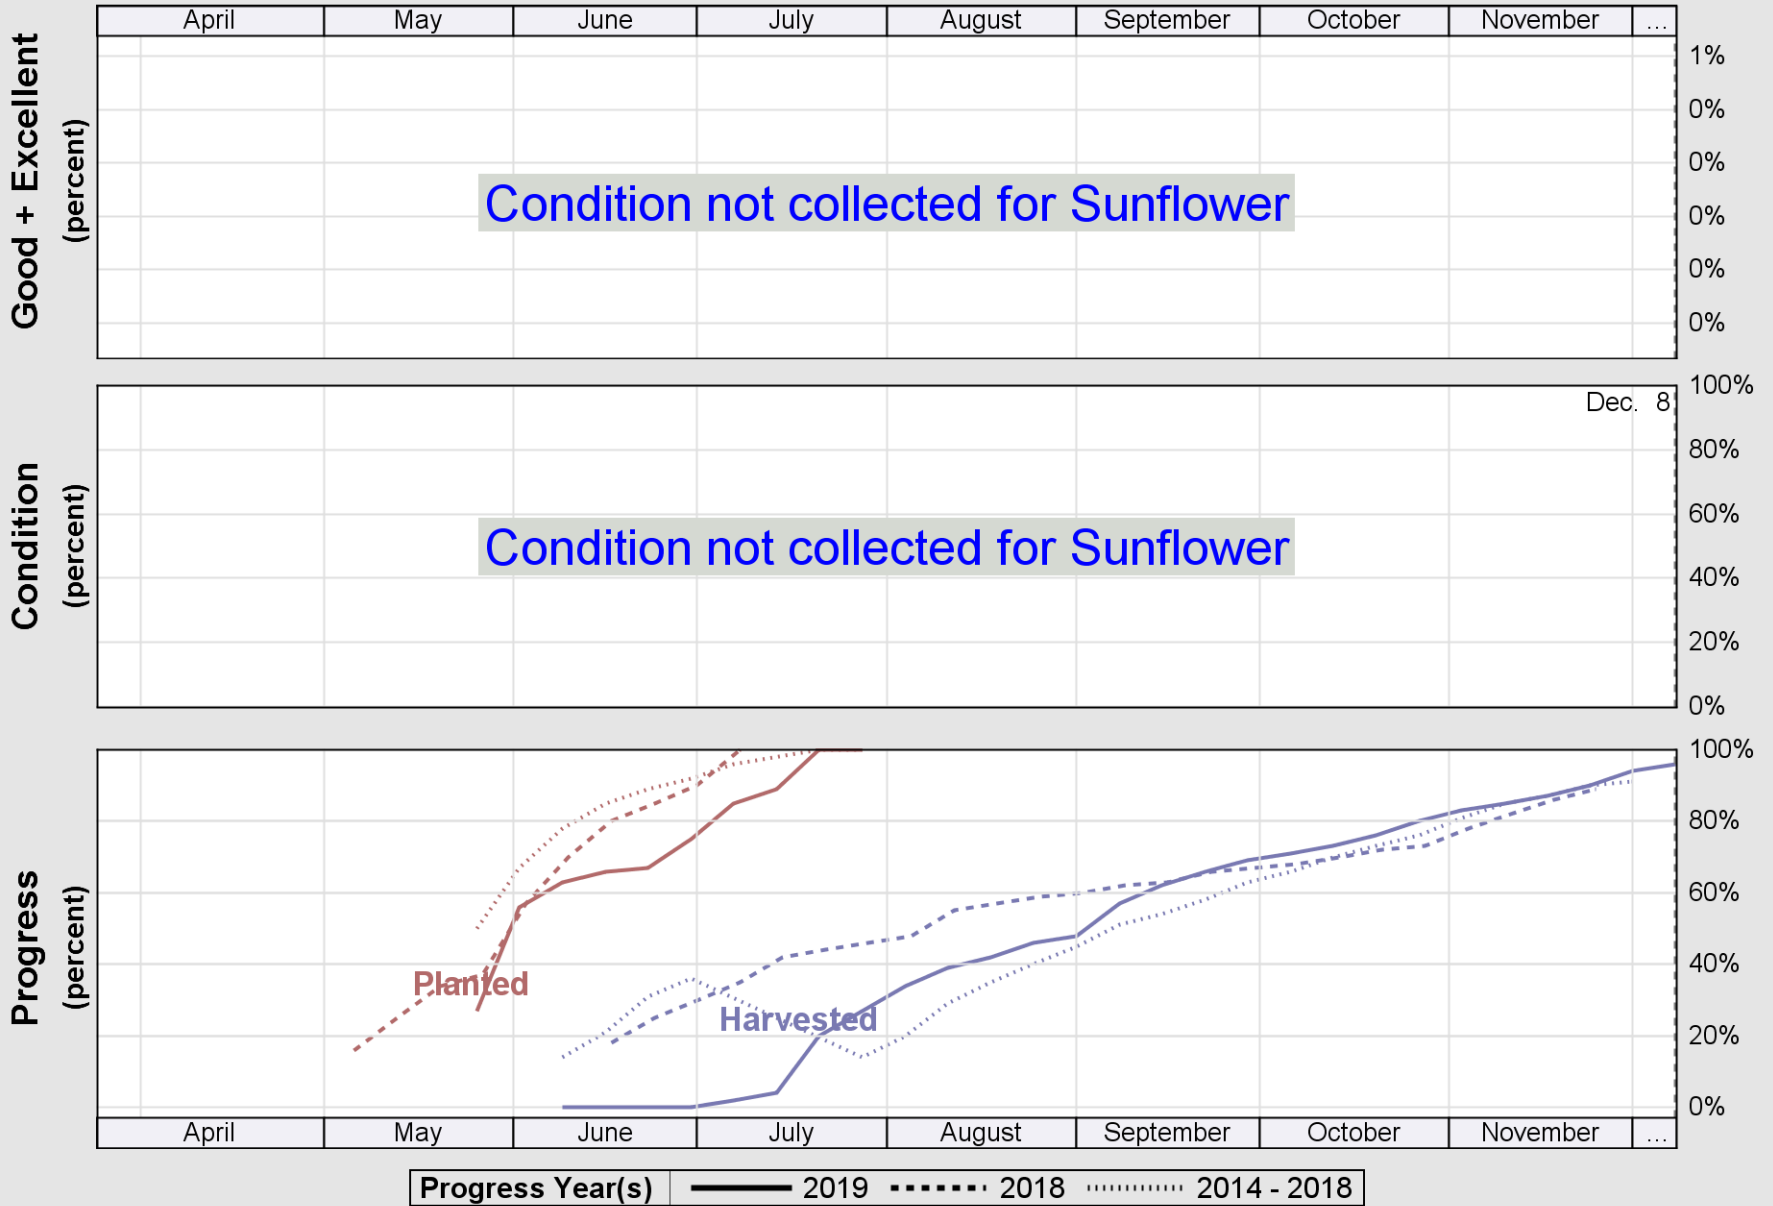

USDA

Crop Progress and Condition: Sunflower in Texas , 2019

NASS

Source: National Agricultural Statistics Service (NASS), Crop Progress Report