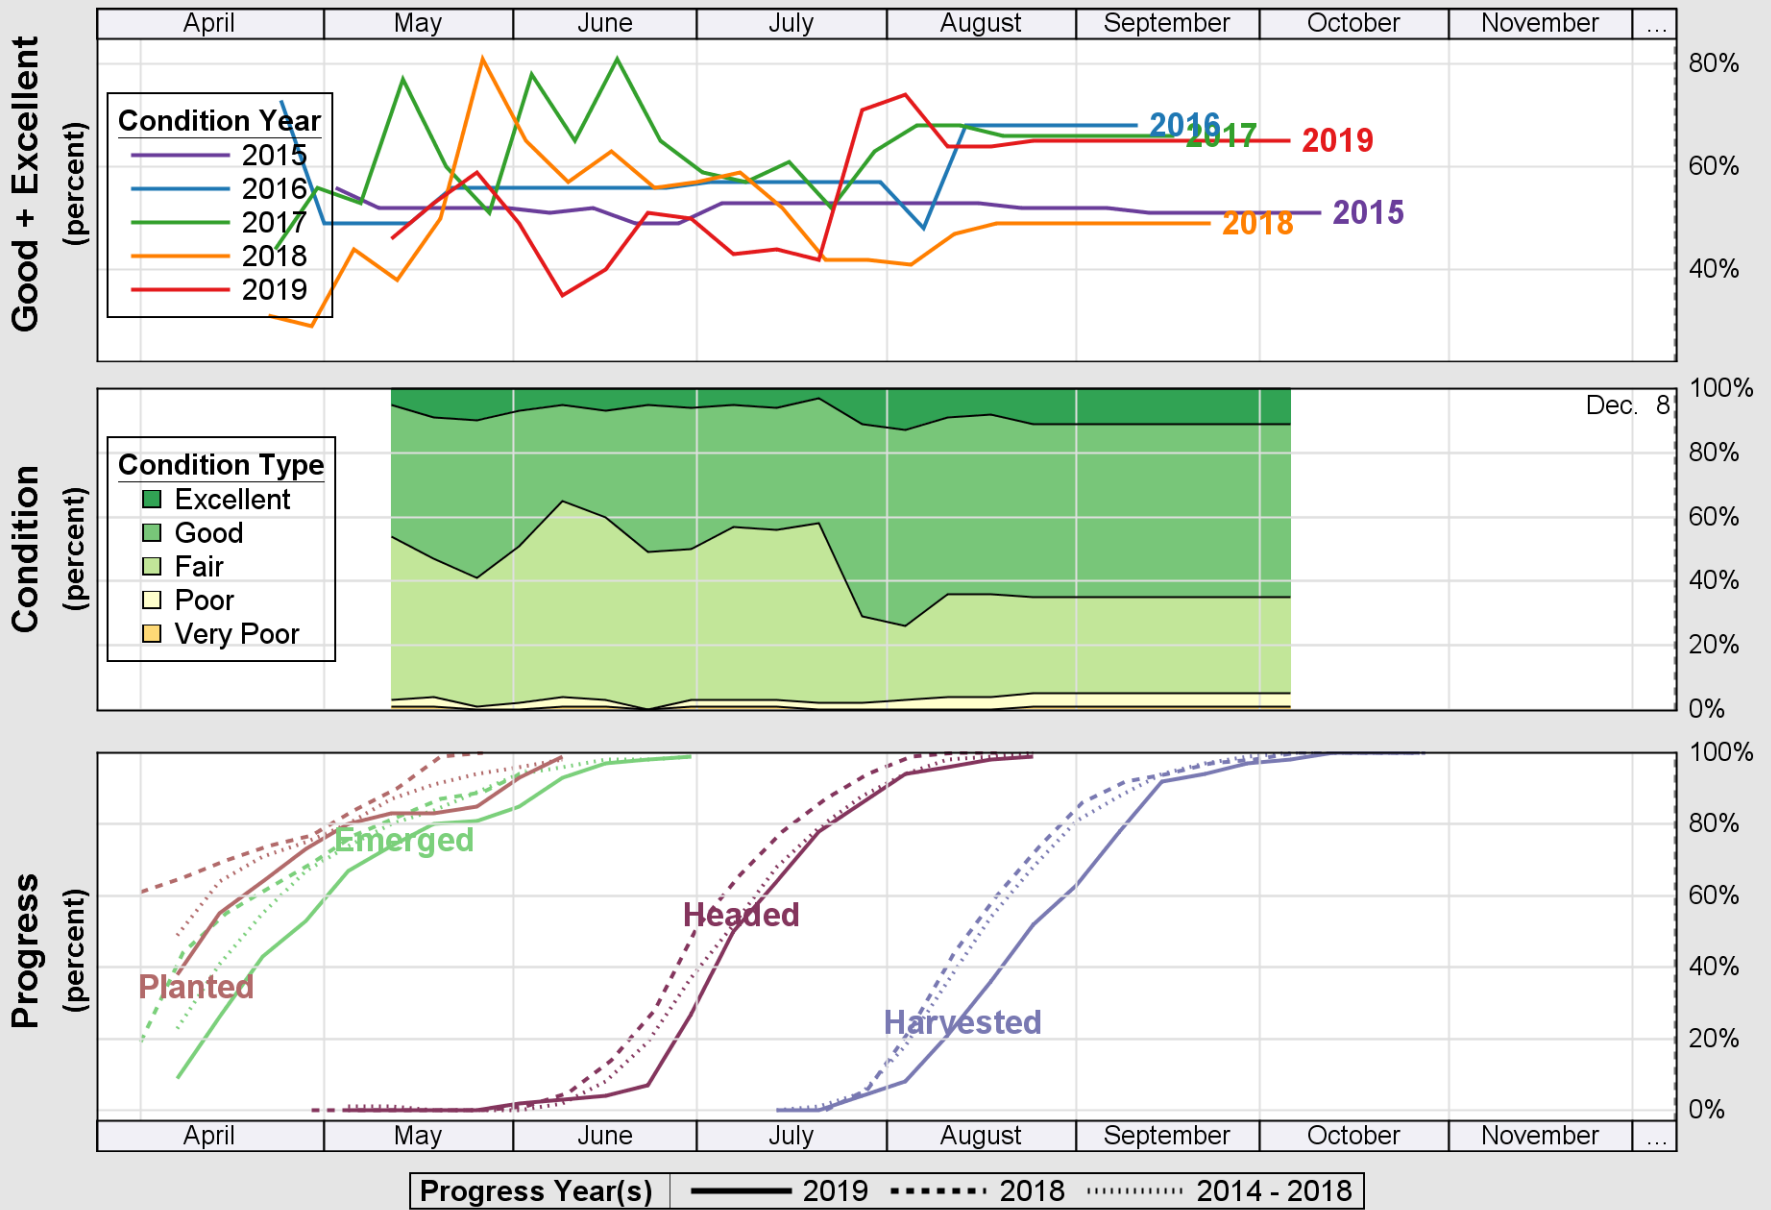

### Crop Progress and Condition: Pasture and Range in Texas , 2019

NASS

Source: National Agricultural Statistics Service (NASS), Crop Progress Report

USDA

# Crop Progress and Condition: Peanuts in Texas , 2019

NASS

Source: National Agricultural Statistics Service (NASS), Crop Progress Report

USDA

### Crop Progress and Condition: Rice in Texas , 2019

NASS

Source: National Agricultural Statistics Service (NASS), Crop Progress Report

Source: National Agricultural Statistics Service (NASS), Crop Progress Report