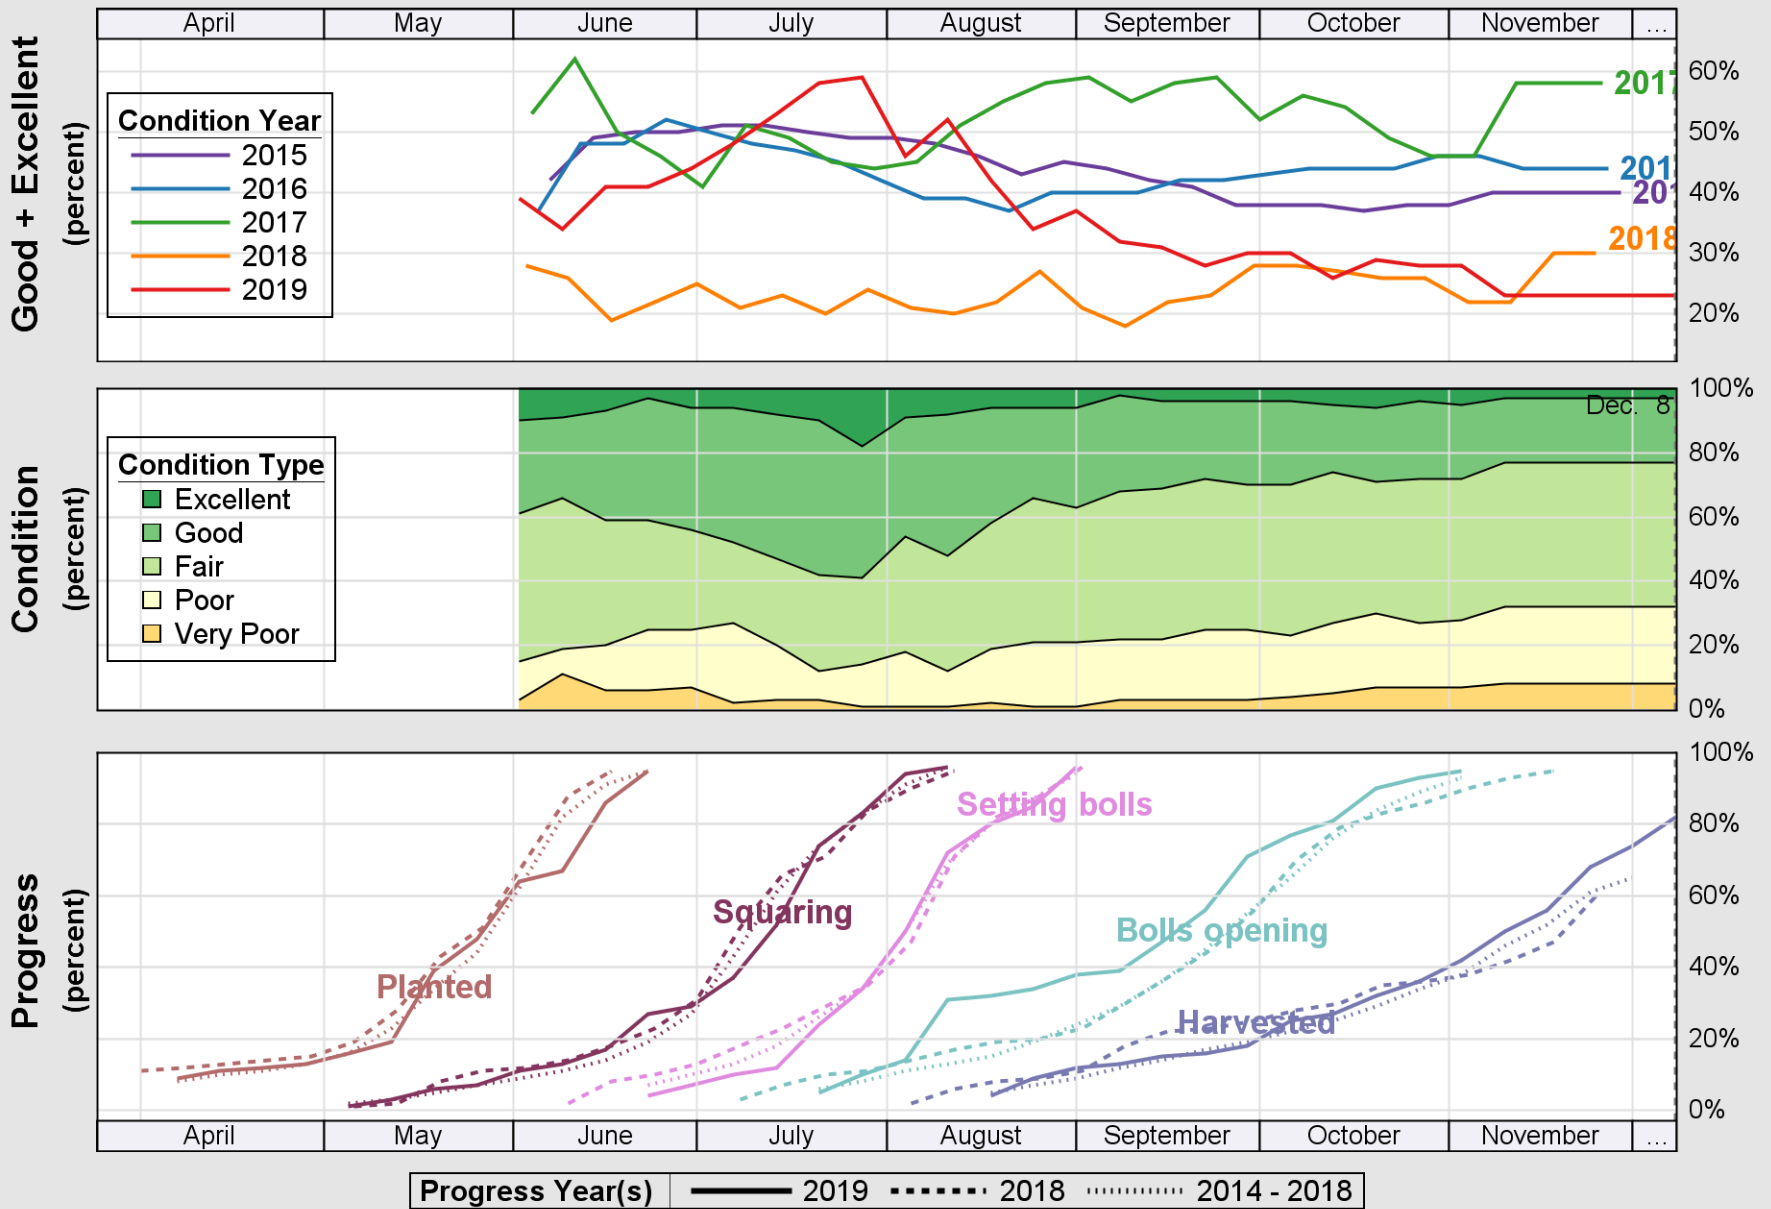

# Crop Progress and Condition: Corn in Texas , 2019

NASS

Source: National Agricultural Statistics Service (NASS), Crop Progress Report

USDA

# Crop Progress and Condition: Cotton in Texas , 2019

NASS

Source: National Agricultural Statistics Service (NASS), Crop Progress Report

USDA