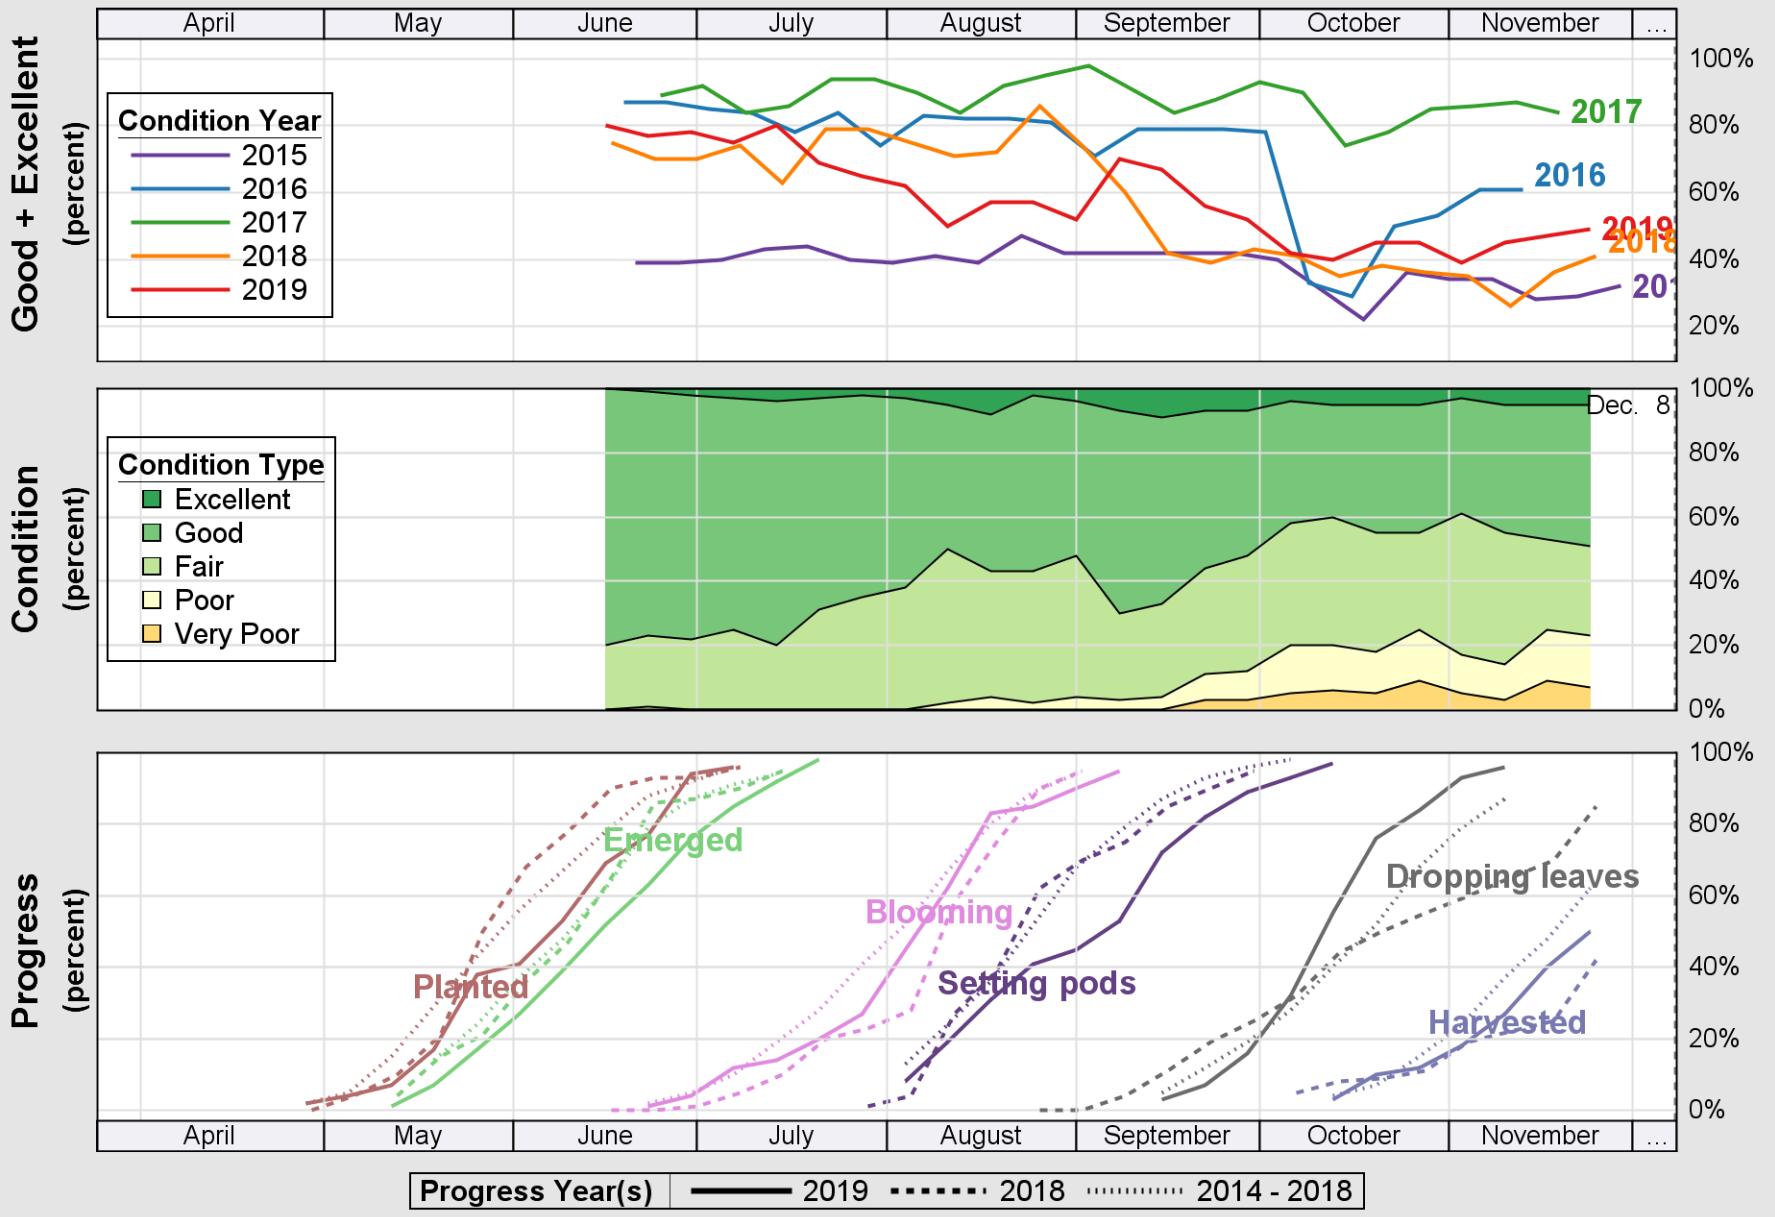

Source: National Agricultural Statistics Service (NASS), Crop Progress Report

Source: National Agricultural Statistics Service (NASS), Crop Progress Report

USDA Crop Progress and Condition: Pasture and Range in South Carolina , 2019 NASS

Source: National Agricultural Statistics Service (NASS), Crop Progress Report

USDA

Crop Progress and Condition: Peanuts in South Carolina , 2019

NASS

Source: National Agricultural Statistics Service (NASS), Crop Progress Report

Source: National Agricultural Statistics Service (NASS), Crop Progress Report

Source: National Agricultural Statistics Service (NASS), Crop Progress Report