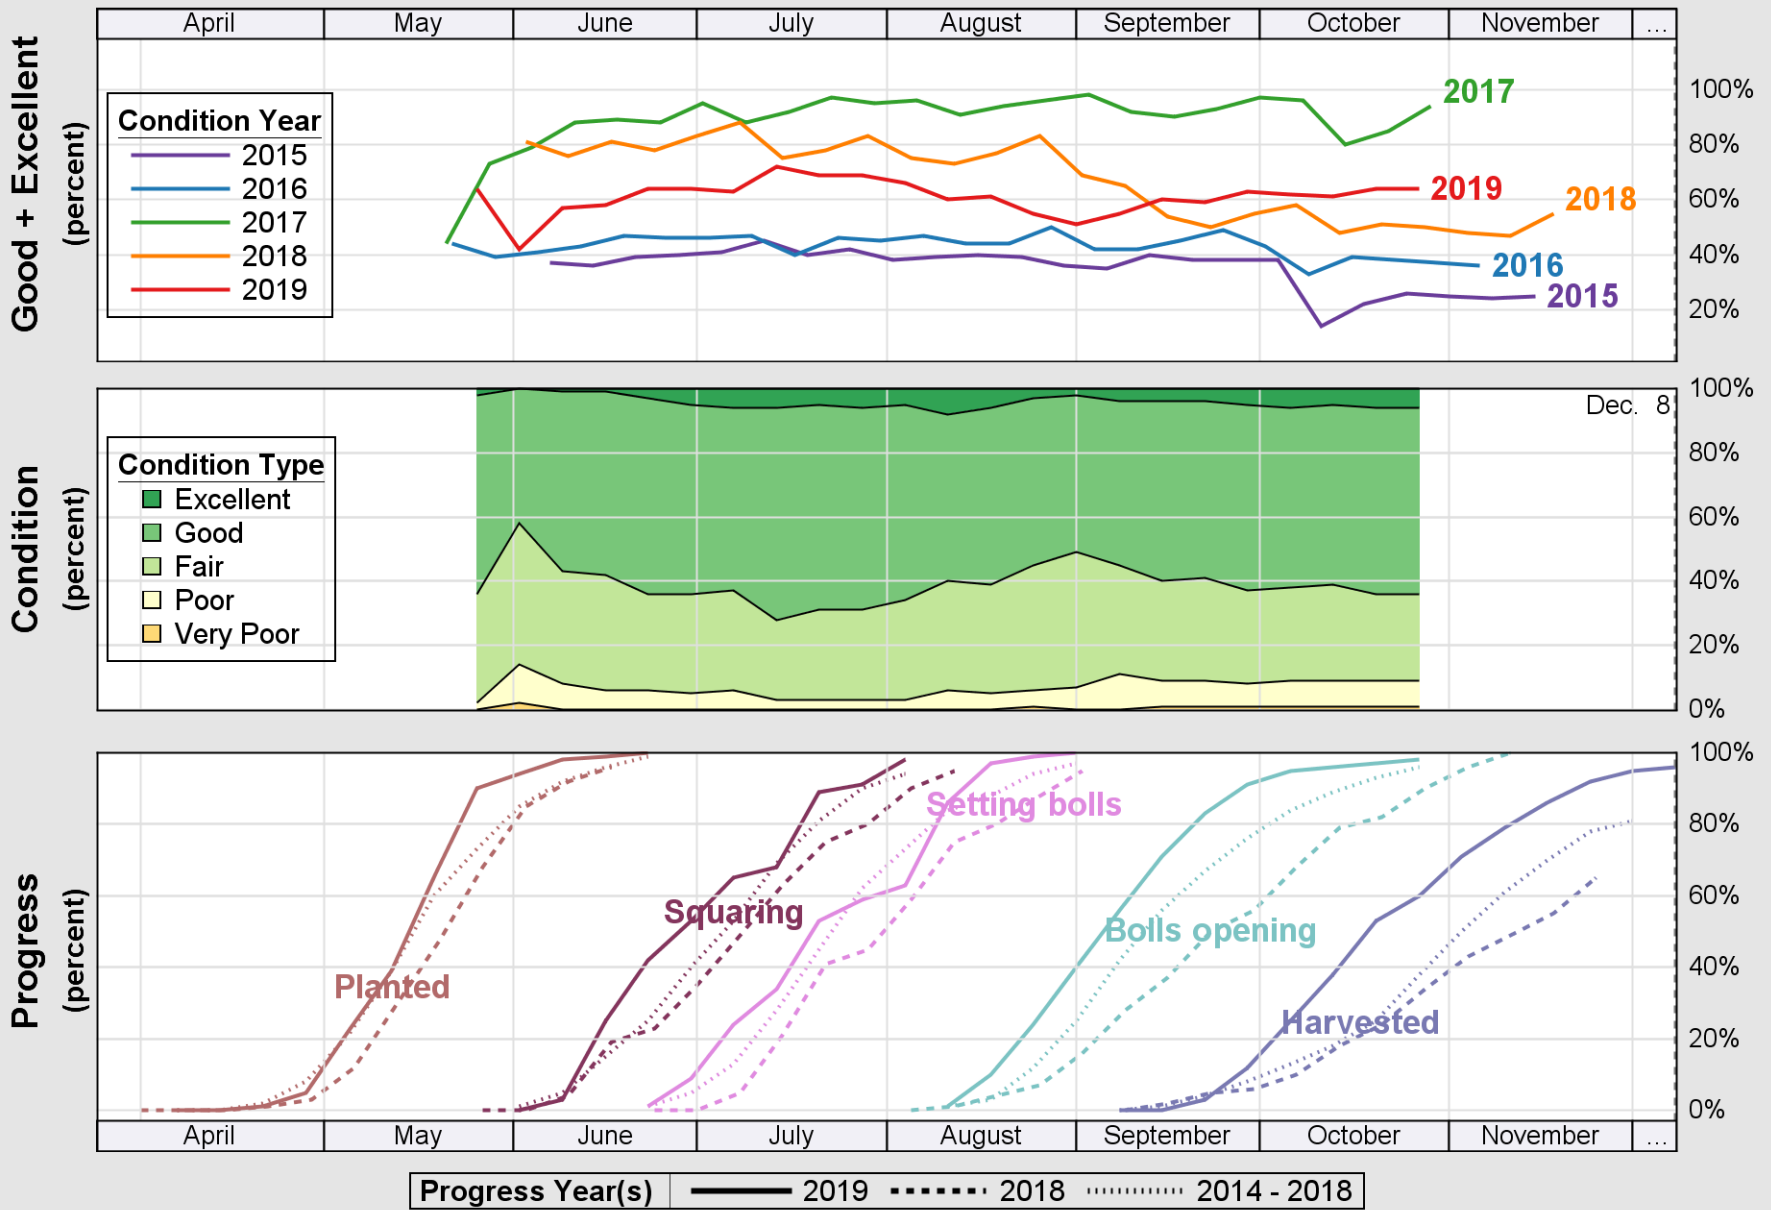

Source: National Agricultural Statistics Service (NASS), Crop Progress Report

Source: National Agricultural Statistics Service (NASS), Crop Progress Report

USDA Crop Progress and Condition: Pasture and Range in South Carolina , 2019 NASS

Source: National Agricultural Statistics Service (NASS), Crop Progress Report

USDA

Crop Progress and Condition: Peanuts in South Carolina , 2019

NASS

Source: National Agricultural Statistics Service (NASS), Crop Progress Report

Source: National Agricultural Statistics Service (NASS), Crop Progress Report

Source: National Agricultural Statistics Service (NASS), Crop Progress Report