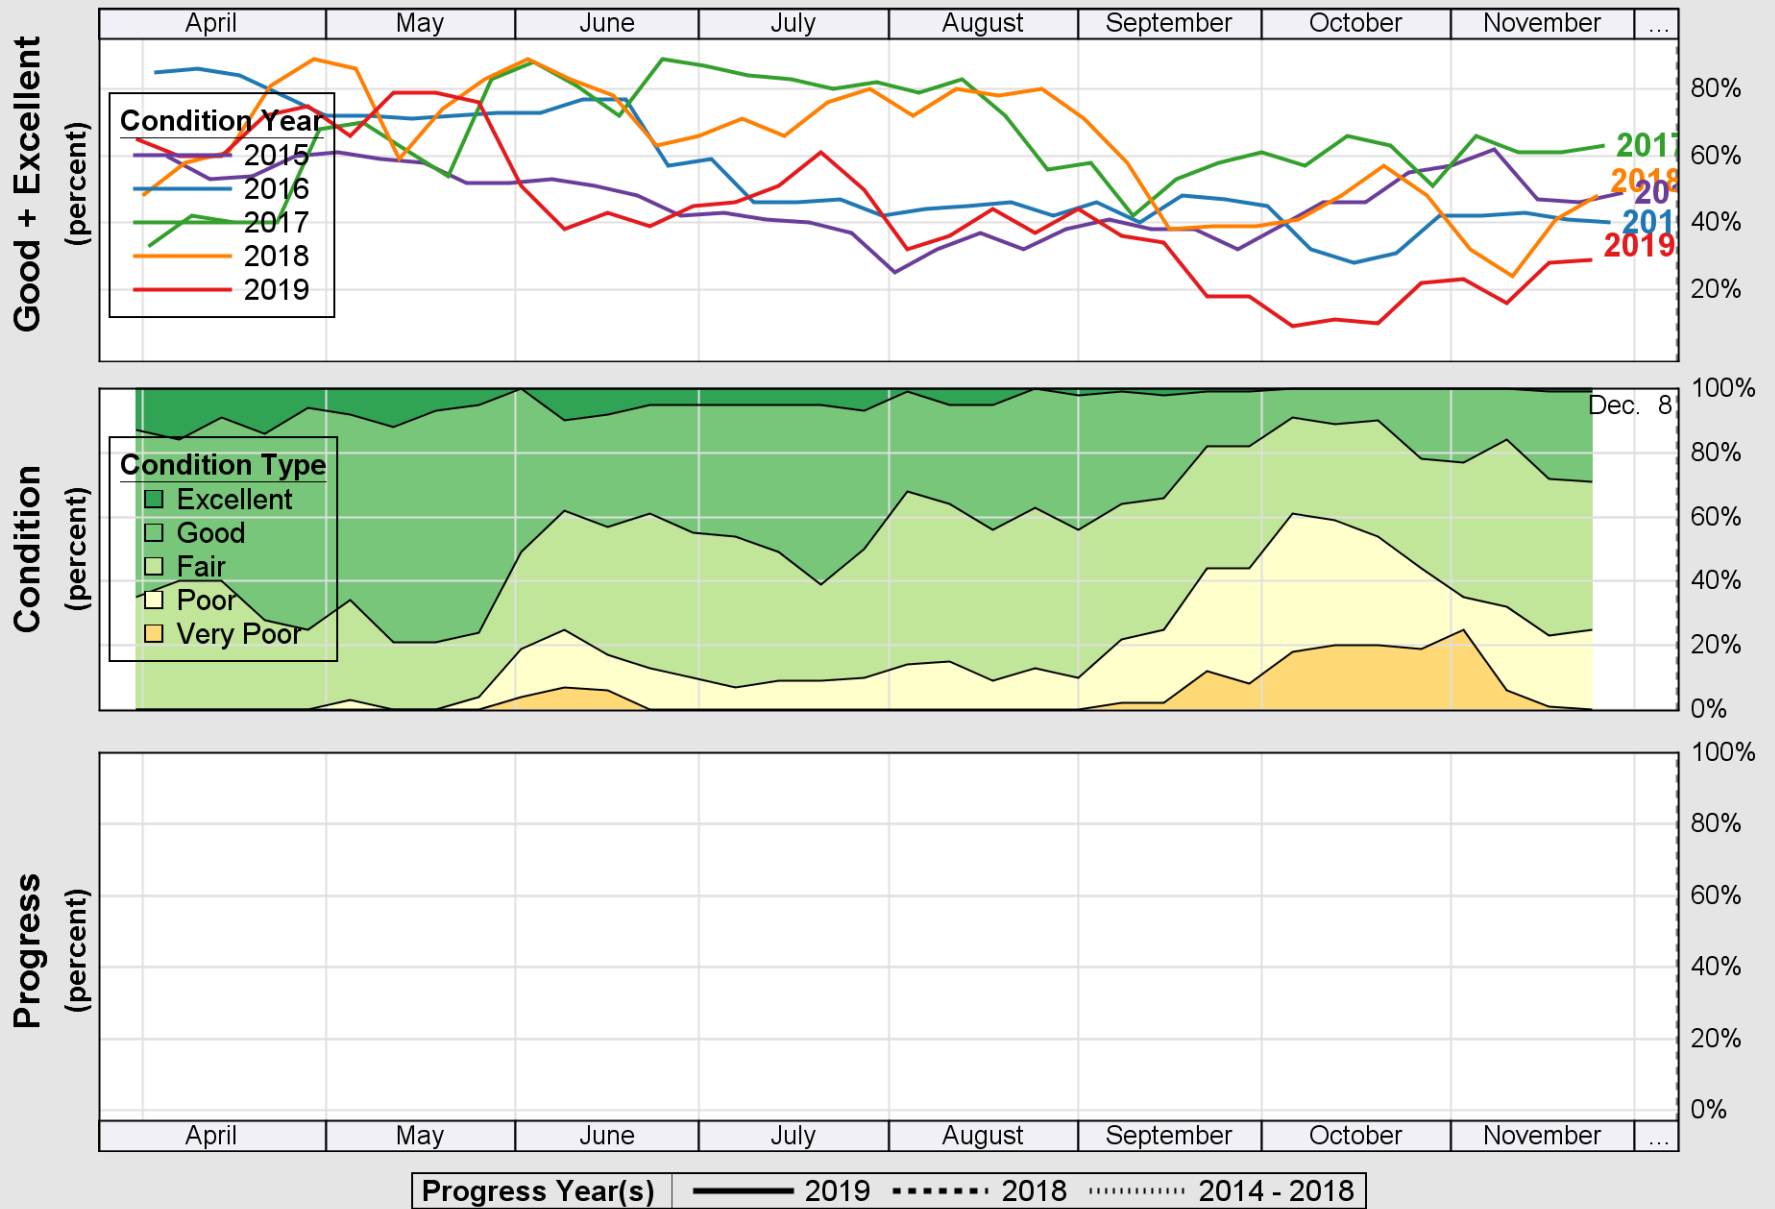

Source: National Agricultural Statistics Service (NASS), Crop Progress Report

Source: National Agricultural Statistics Service (NASS), Crop Progress Report

USDA Crop Progress and Condition: Pasture and Range in South Carolina , 2019 NASS

Source: National Agricultural Statistics Service (NASS), Crop Progress Report

USDA

Crop Progress and Condition: Peanuts in South Carolina , 2019

NASS

Source: National Agricultural Statistics Service (NASS), Crop Progress Report

Source: National Agricultural Statistics Service (NASS), Crop Progress Report

Source: National Agricultural Statistics Service (NASS), Crop Progress Report