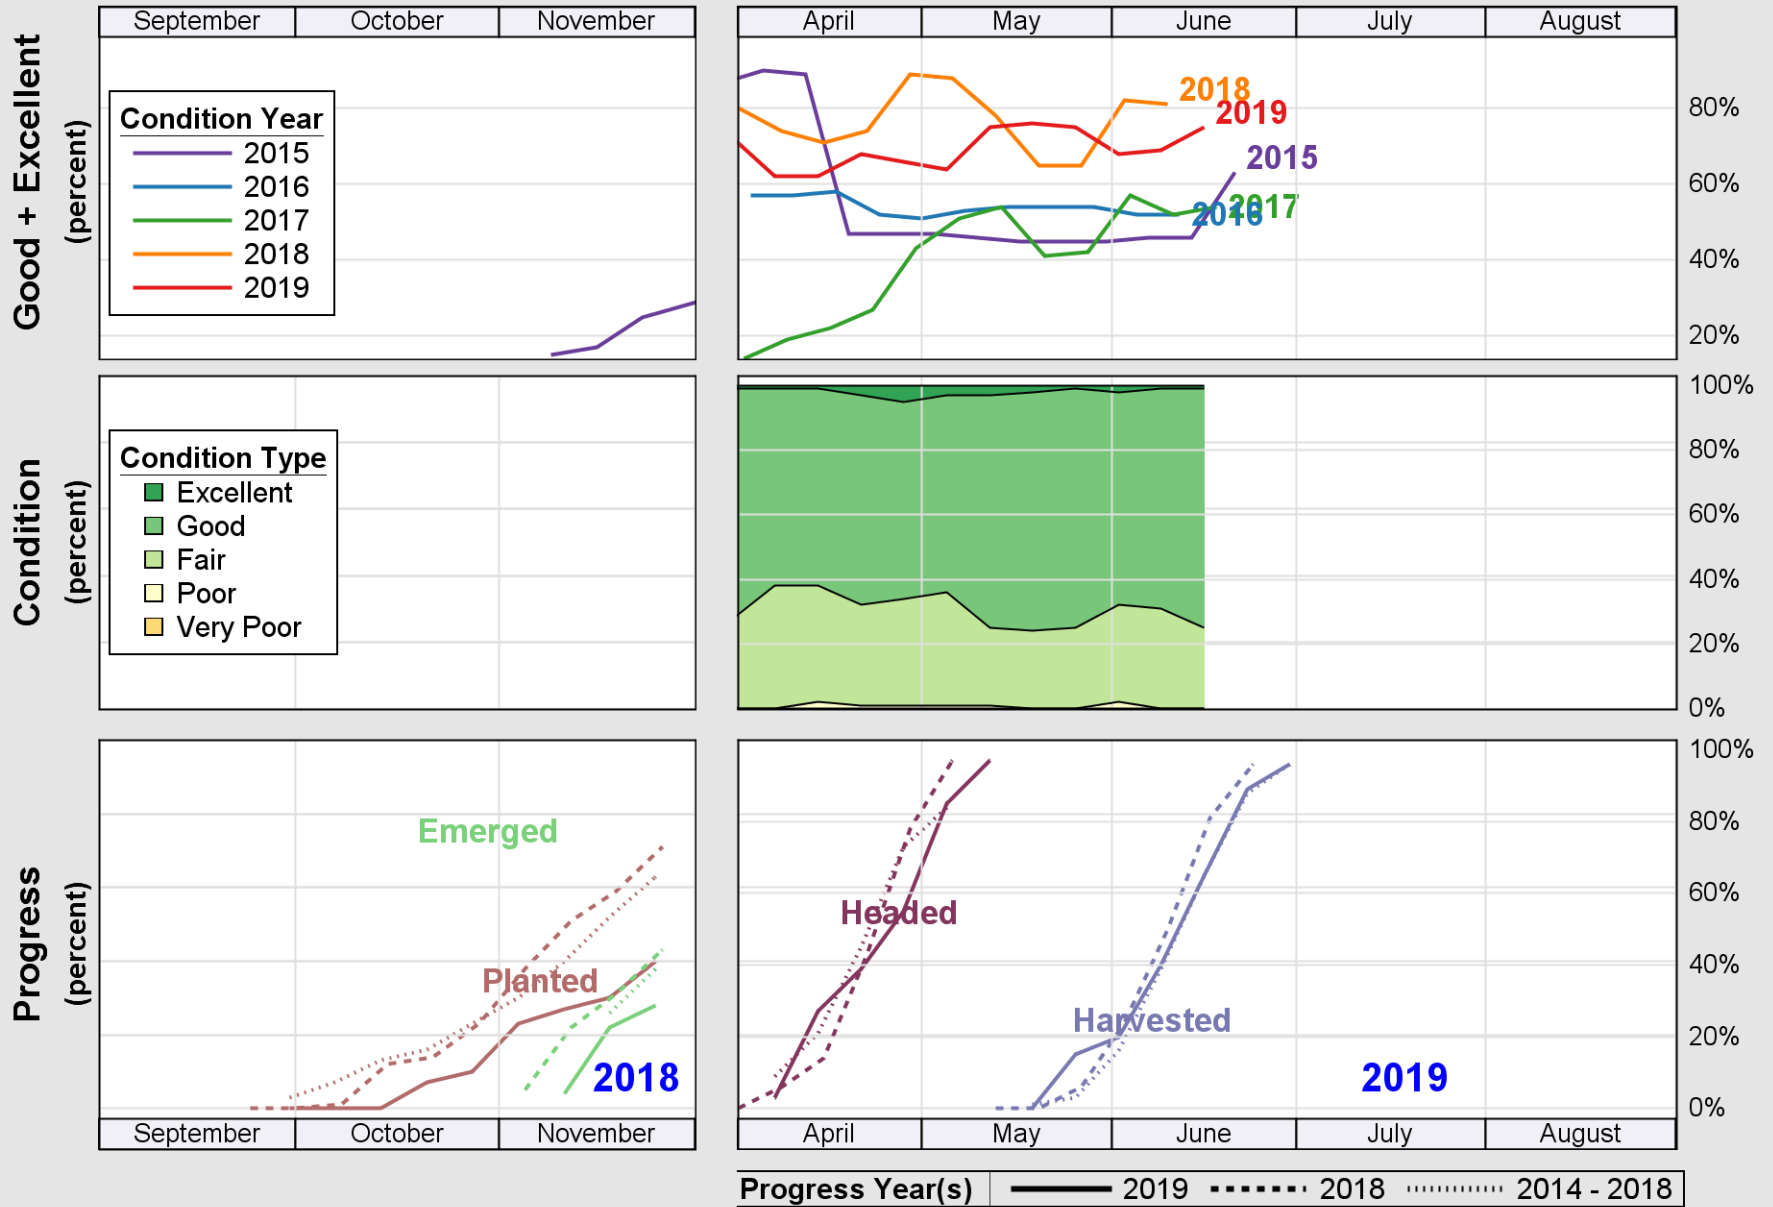

Source: National Agricultural Statistics Service (NASS), Crop Progress Report

Source: National Agricultural Statistics Service (NASS), Crop Progress Report

USDA Crop Progress and Condition: Pasture and Range in South Carolina , 2019 NASS

Source: National Agricultural Statistics Service (NASS), Crop Progress Report

USDA

Crop Progress and Condition: Peanuts in South Carolina , 2019

NASS

Source: National Agricultural Statistics Service (NASS), Crop Progress Report

Source: National Agricultural Statistics Service (NASS), Crop Progress Report

Source: National Agricultural Statistics Service (NASS), Crop Progress Report