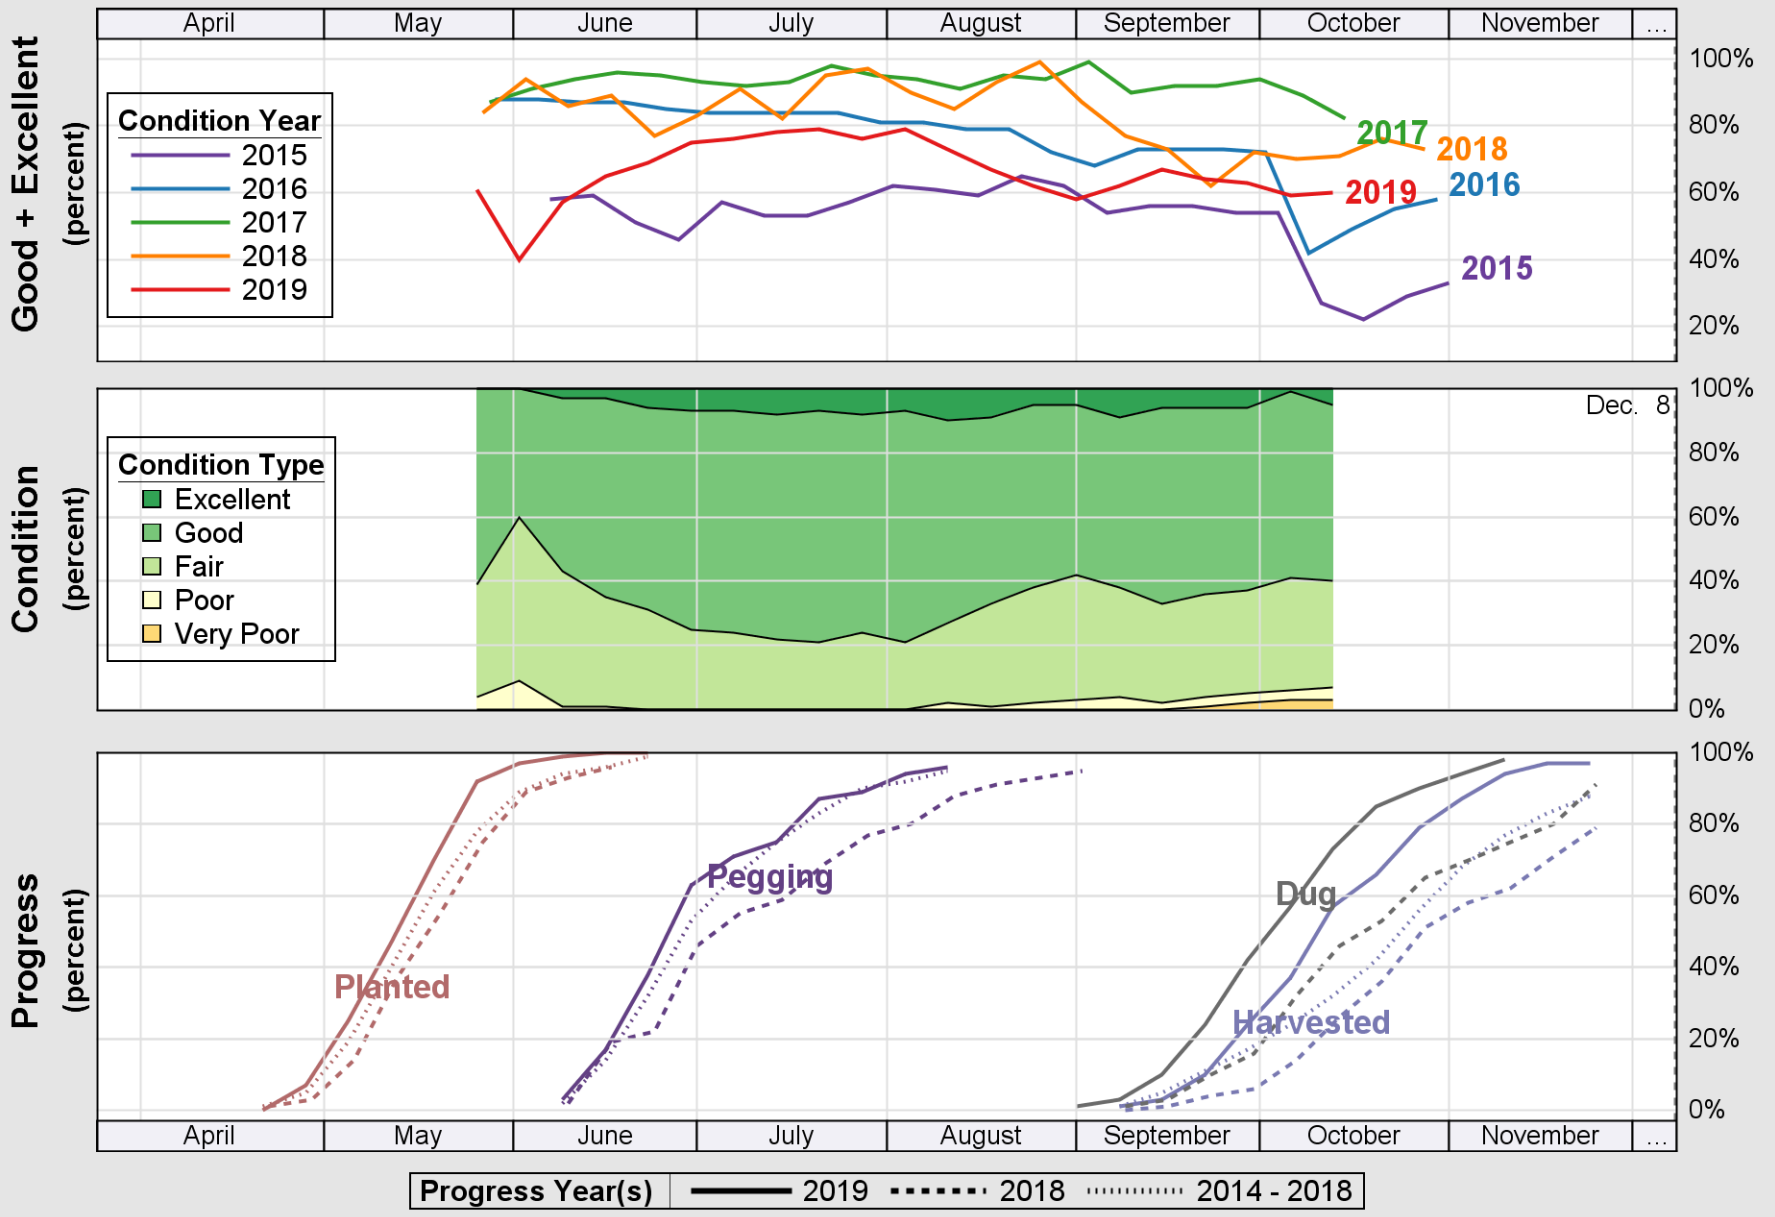

Source: National Agricultural Statistics Service (NASS), Crop Progress Report

Source: National Agricultural Statistics Service (NASS), Crop Progress Report

USDA Crop Progress and Condition: Pasture and Range in South Carolina , 2019 NASS

Source: National Agricultural Statistics Service (NASS), Crop Progress Report

USDA

Crop Progress and Condition: Peanuts in South Carolina , 2019

NASS

Source: National Agricultural Statistics Service (NASS), Crop Progress Report

Source: National Agricultural Statistics Service (NASS), Crop Progress Report

Source: National Agricultural Statistics Service (NASS), Crop Progress Report