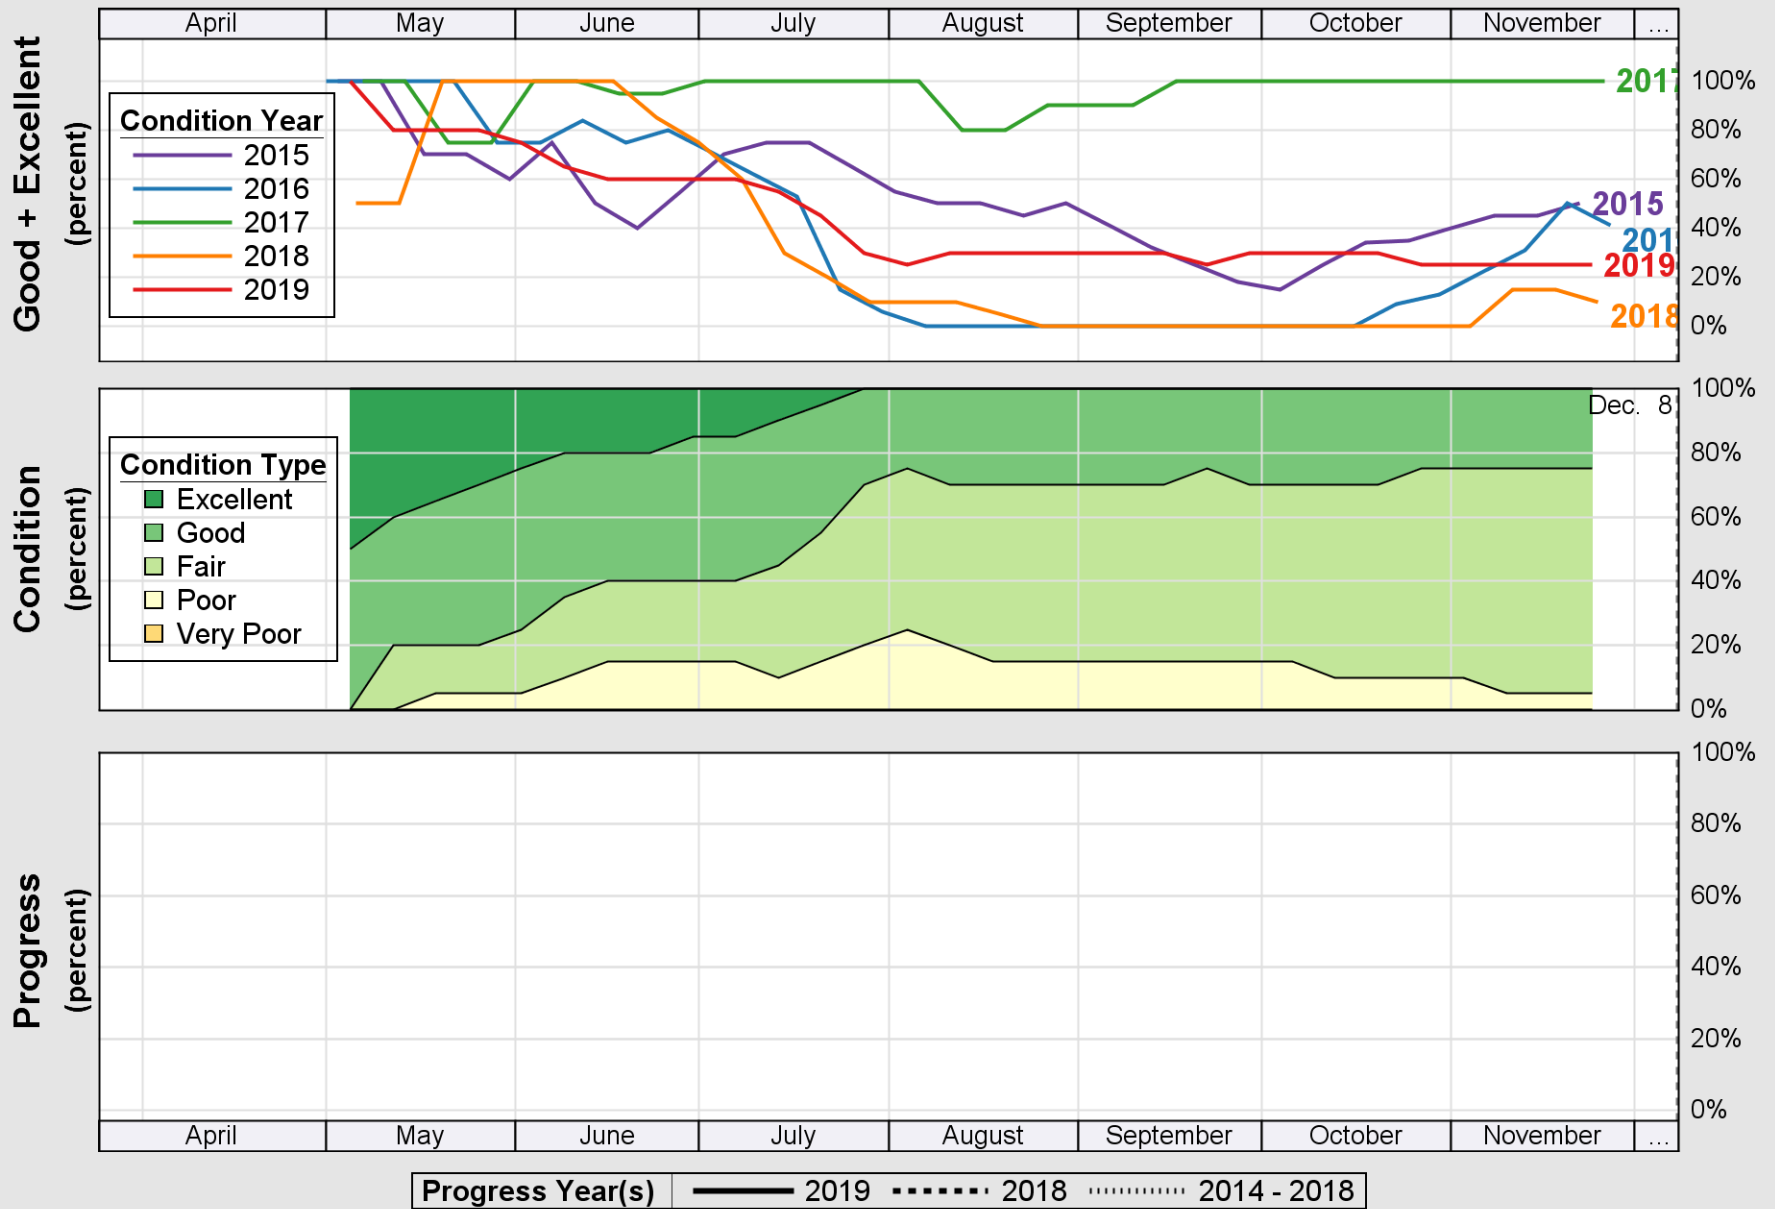

USDA

Crop Progress and Condition: Corn in Rhode Island , 2019

NASS

Source: National Agricultural Statistics Service (NASS), Crop Progress Report

USDA Crop Progress and Condition: Pasture and Range in Rhode Island, 2019 NASS

Source: National Agricultural Statistics Service (NASS), Crop Progress Report