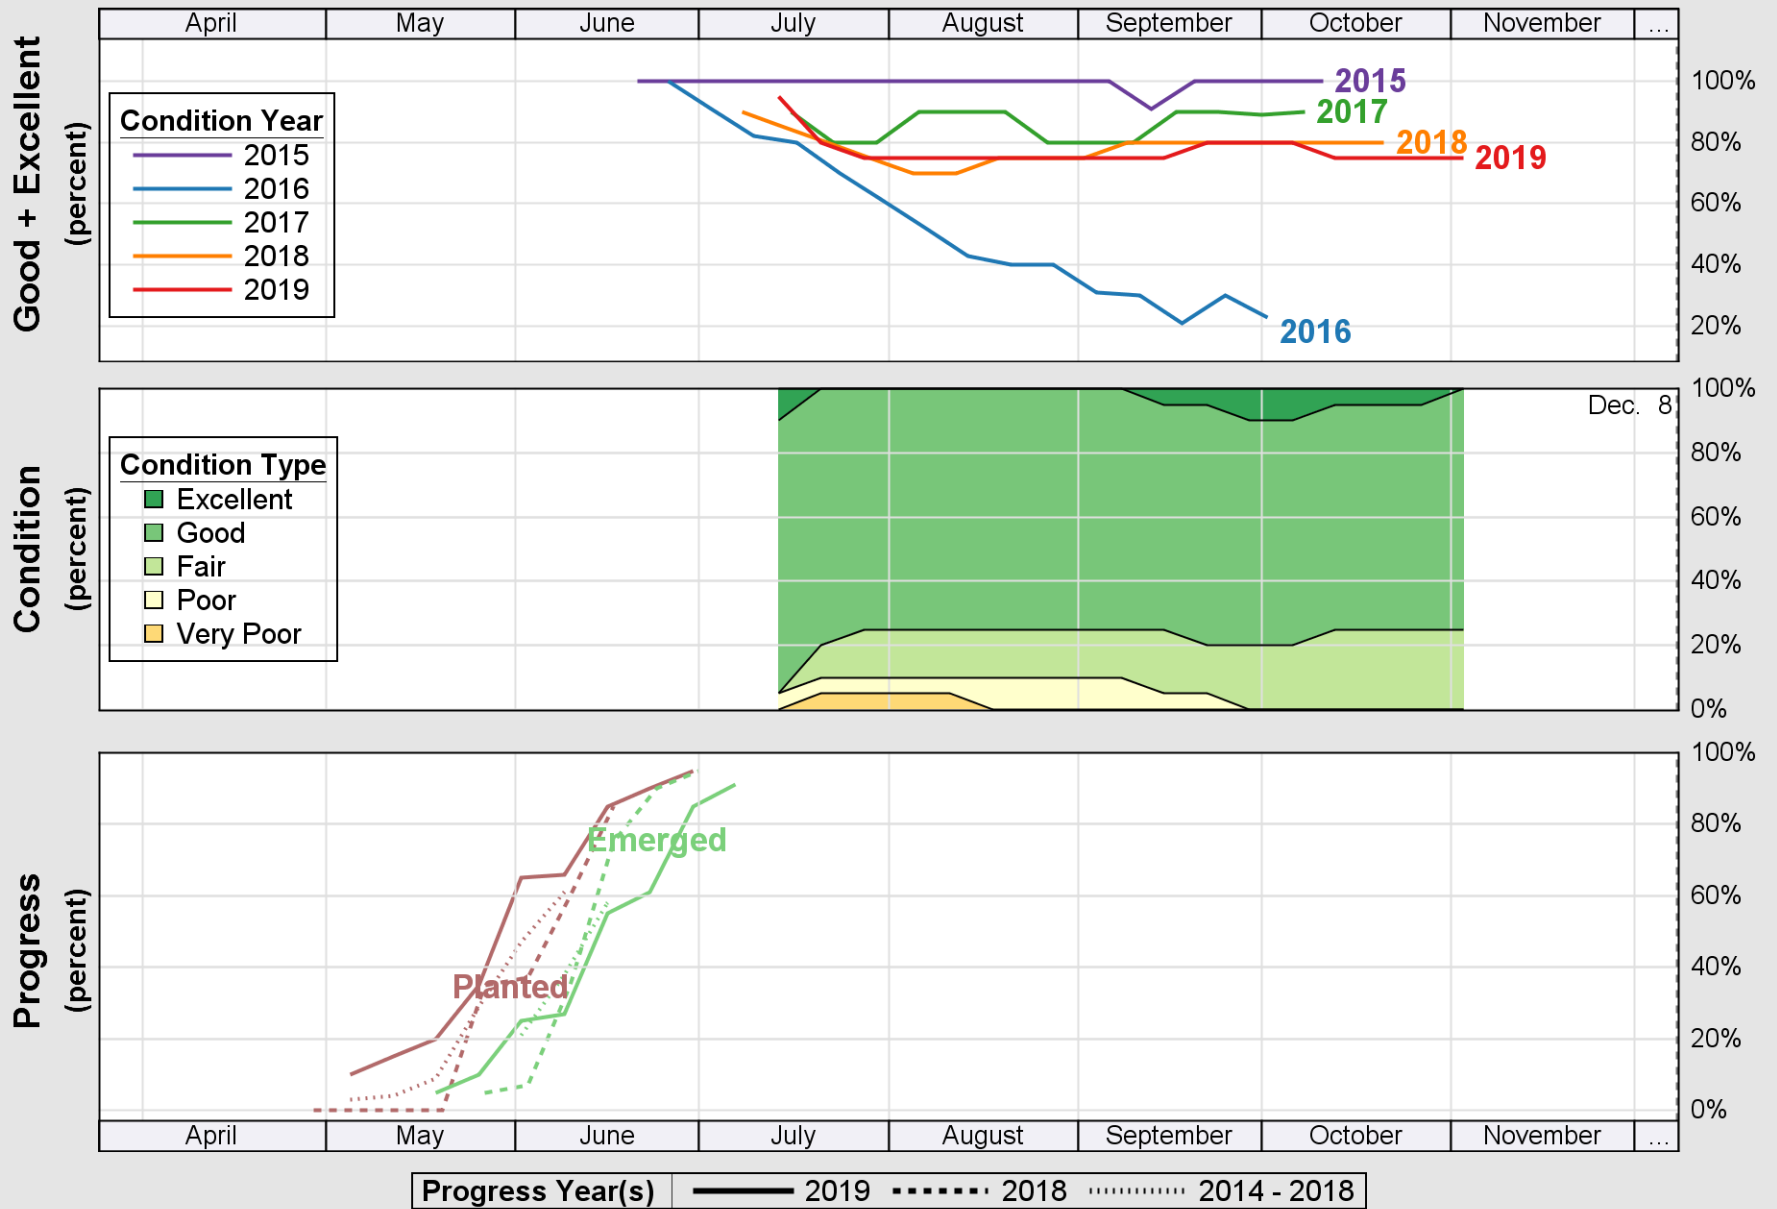

USDA

Crop Progress and Condition: Corn in Rhode Island , 2019

NASS

Source: National Agricultural Statistics Service (NASS), Crop Progress Report

USDA Crop Progress and Condition: Pasture and Range in Rhode Island, 2019 NASS

Source: National Agricultural Statistics Service (NASS), Crop Progress Report