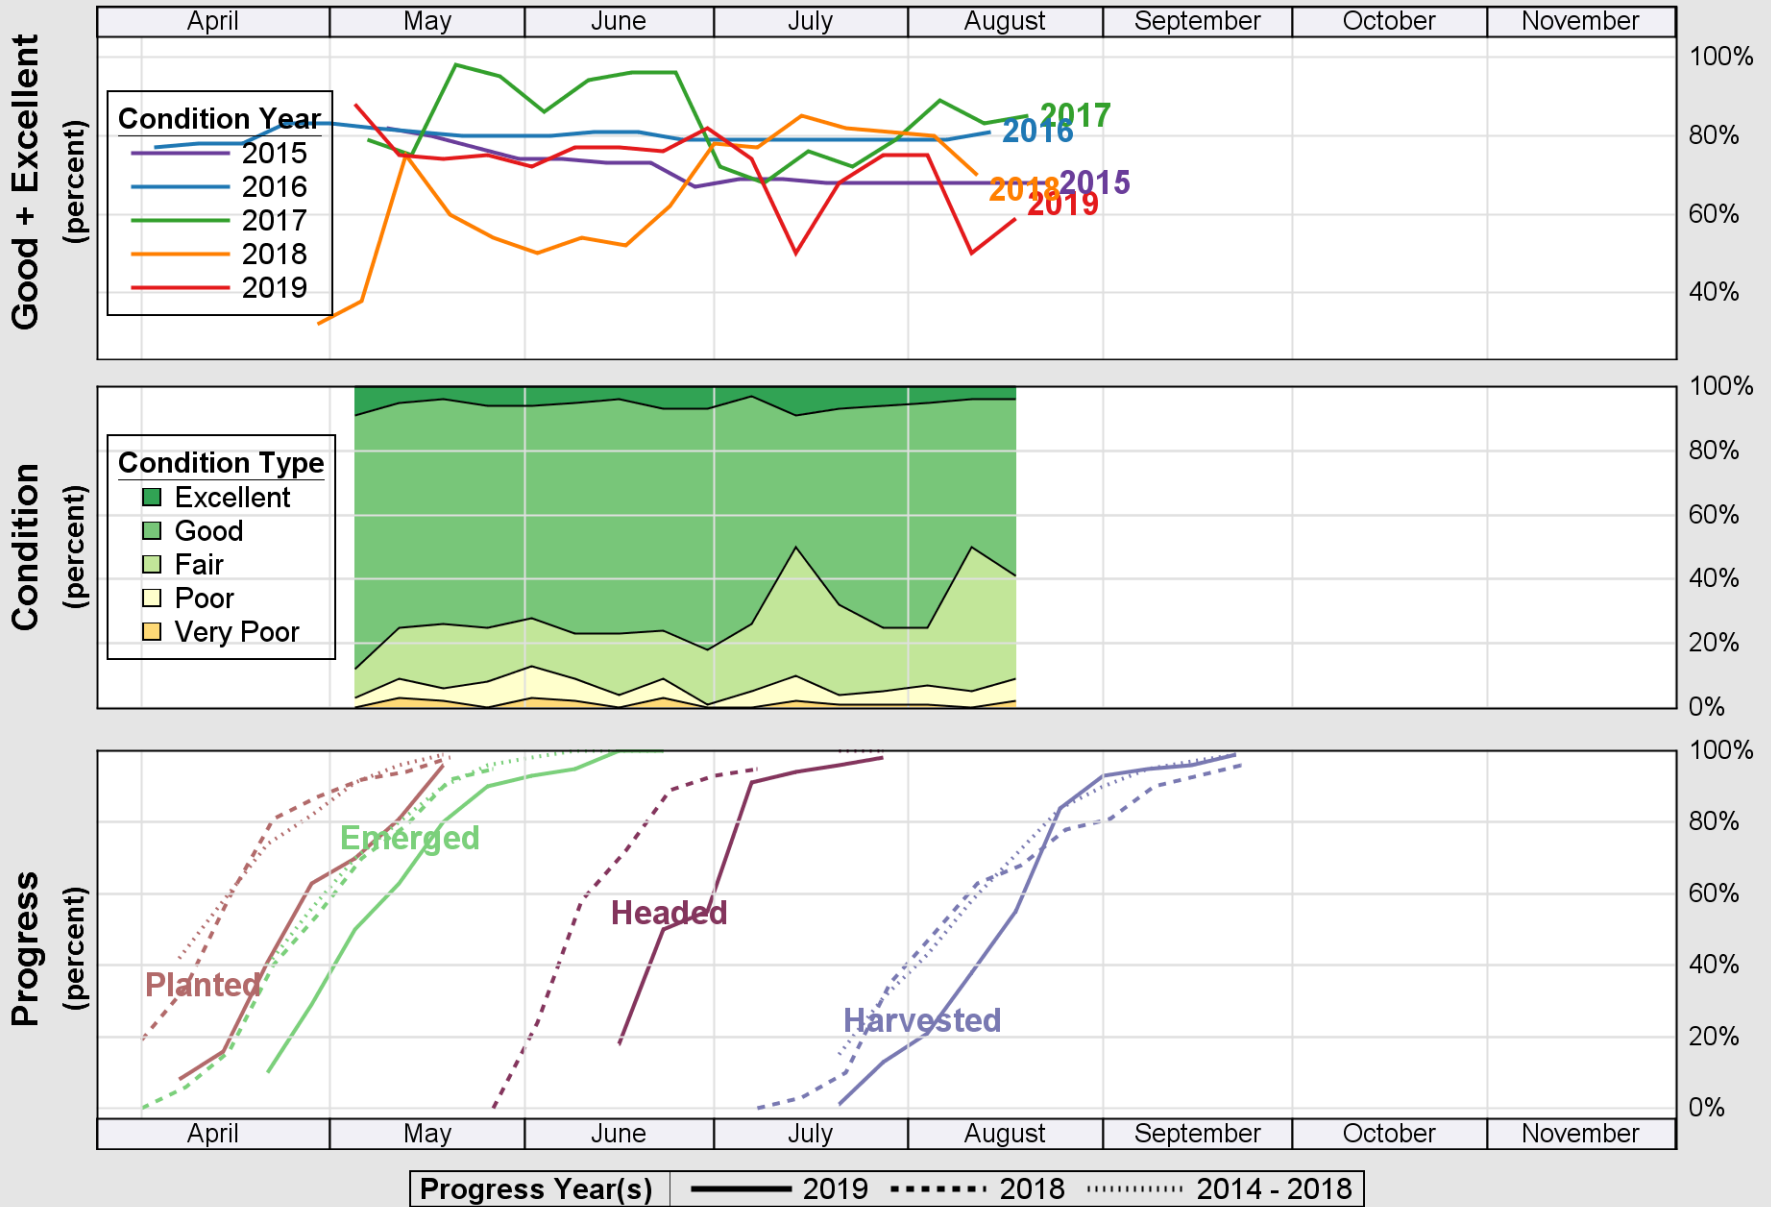

USDA

Crop Progress and Condition: Barley in Oregon , 2019

NASS

Source: National Agricultural Statistics Service (NASS), Crop Progress Report

USDA

Crop Progress and Condition: Corn in Oregon , 2019

NASS

Source: National Agricultural Statistics Service (NASS), Crop Progress Report

Source: National Agricultural Statistics Service (NASS), Crop Progress Report

USDA

Crop Progress and Condition: Pasture and Range in Oregon , 2019

NASS

Source: National Agricultural Statistics Service (NASS), Crop Progress Report

Source: National Agricultural Statistics Service (NASS), Crop Progress Report

Source: National Agricultural Statistics Service (NASS), Crop Progress Report

USDA

Crop Progress and Condition: Winter Wheat in Oregon , 2019