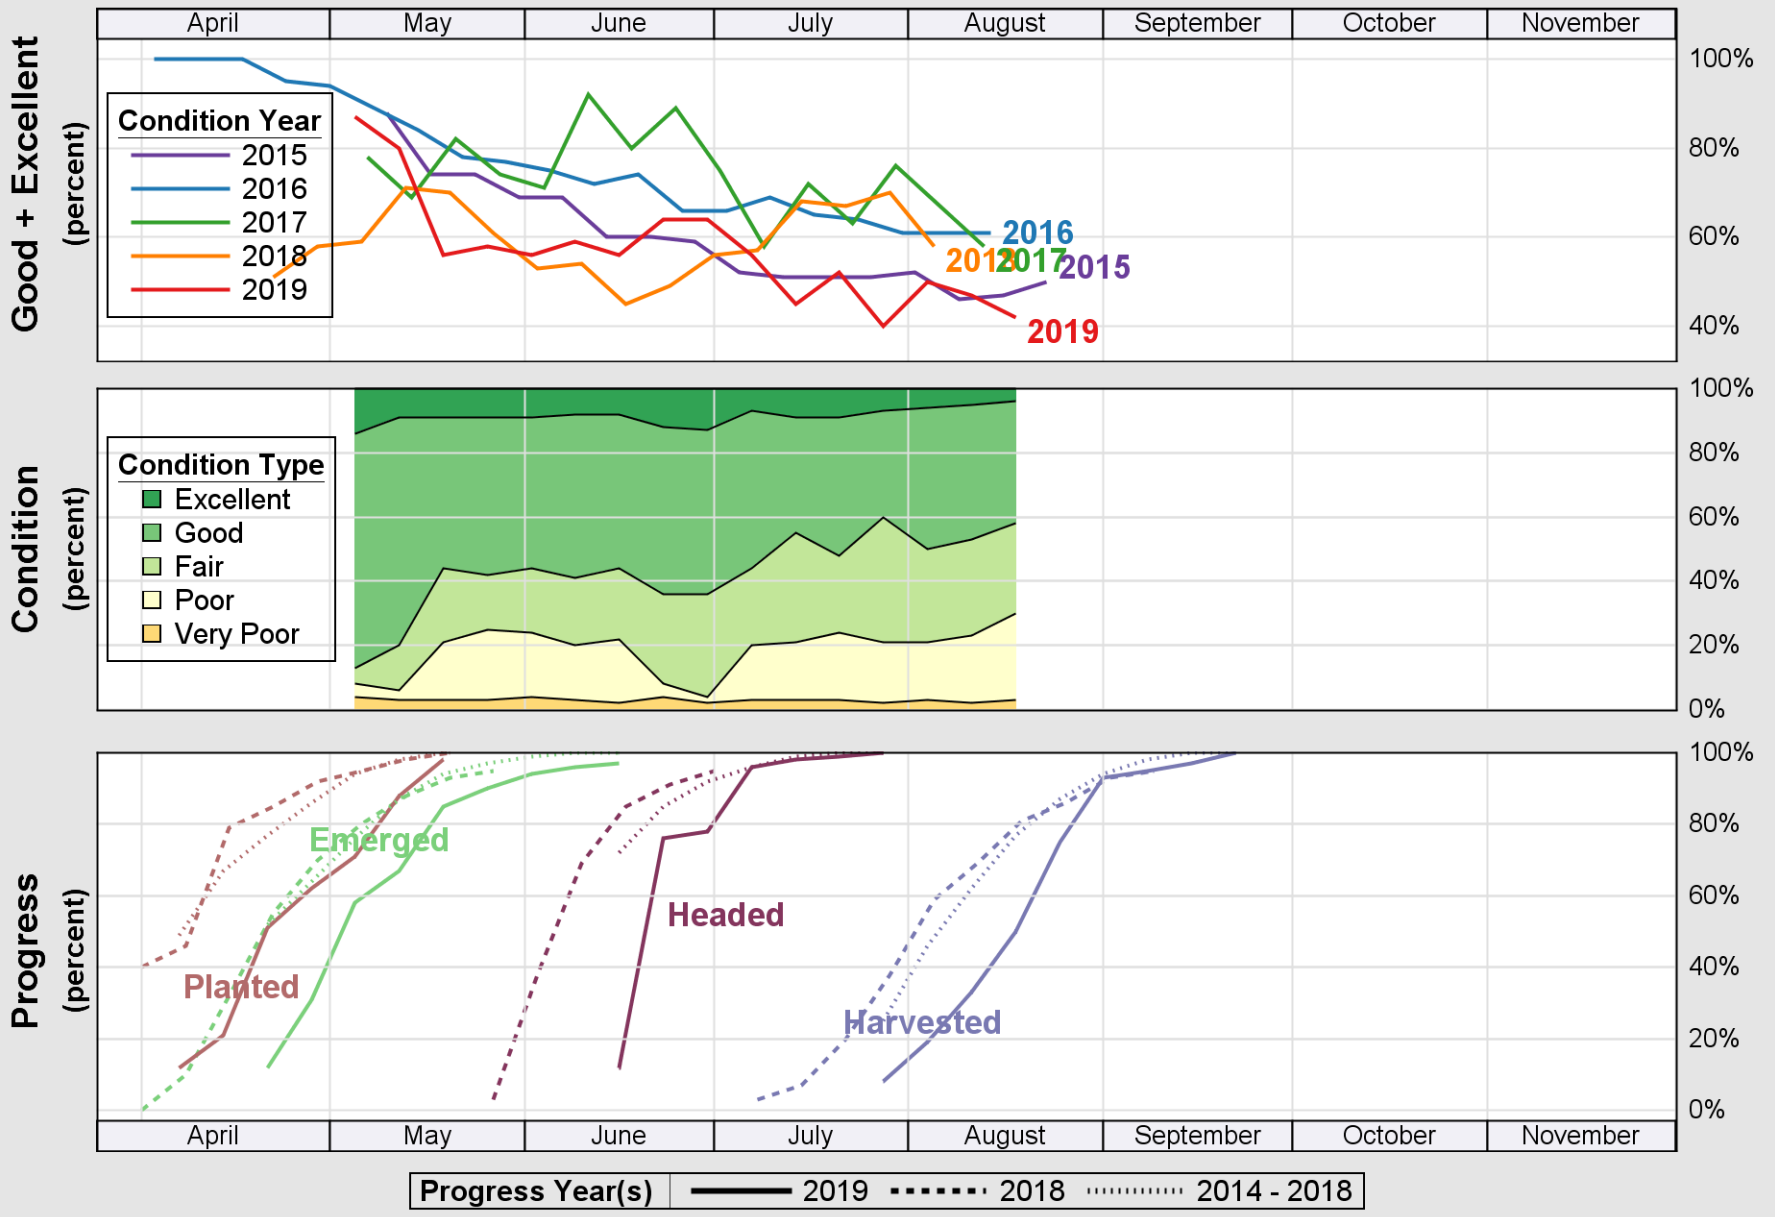

USDA

Crop Progress and Condition: Barley in Oregon , 2019

NASS

Source: National Agricultural Statistics Service (NASS), Crop Progress Report

USDA

Crop Progress and Condition: Corn in Oregon , 2019

NASS

Source: National Agricultural Statistics Service (NASS), Crop Progress Report

Source: National Agricultural Statistics Service (NASS), Crop Progress Report

USDA

Crop Progress and Condition: Pasture and Range in Oregon , 2019

NASS

Source: National Agricultural Statistics Service (NASS), Crop Progress Report

Source: National Agricultural Statistics Service (NASS), Crop Progress Report

Source: National Agricultural Statistics Service (NASS), Crop Progress Report

USDA

Crop Progress and Condition: Winter Wheat in Oregon , 2019