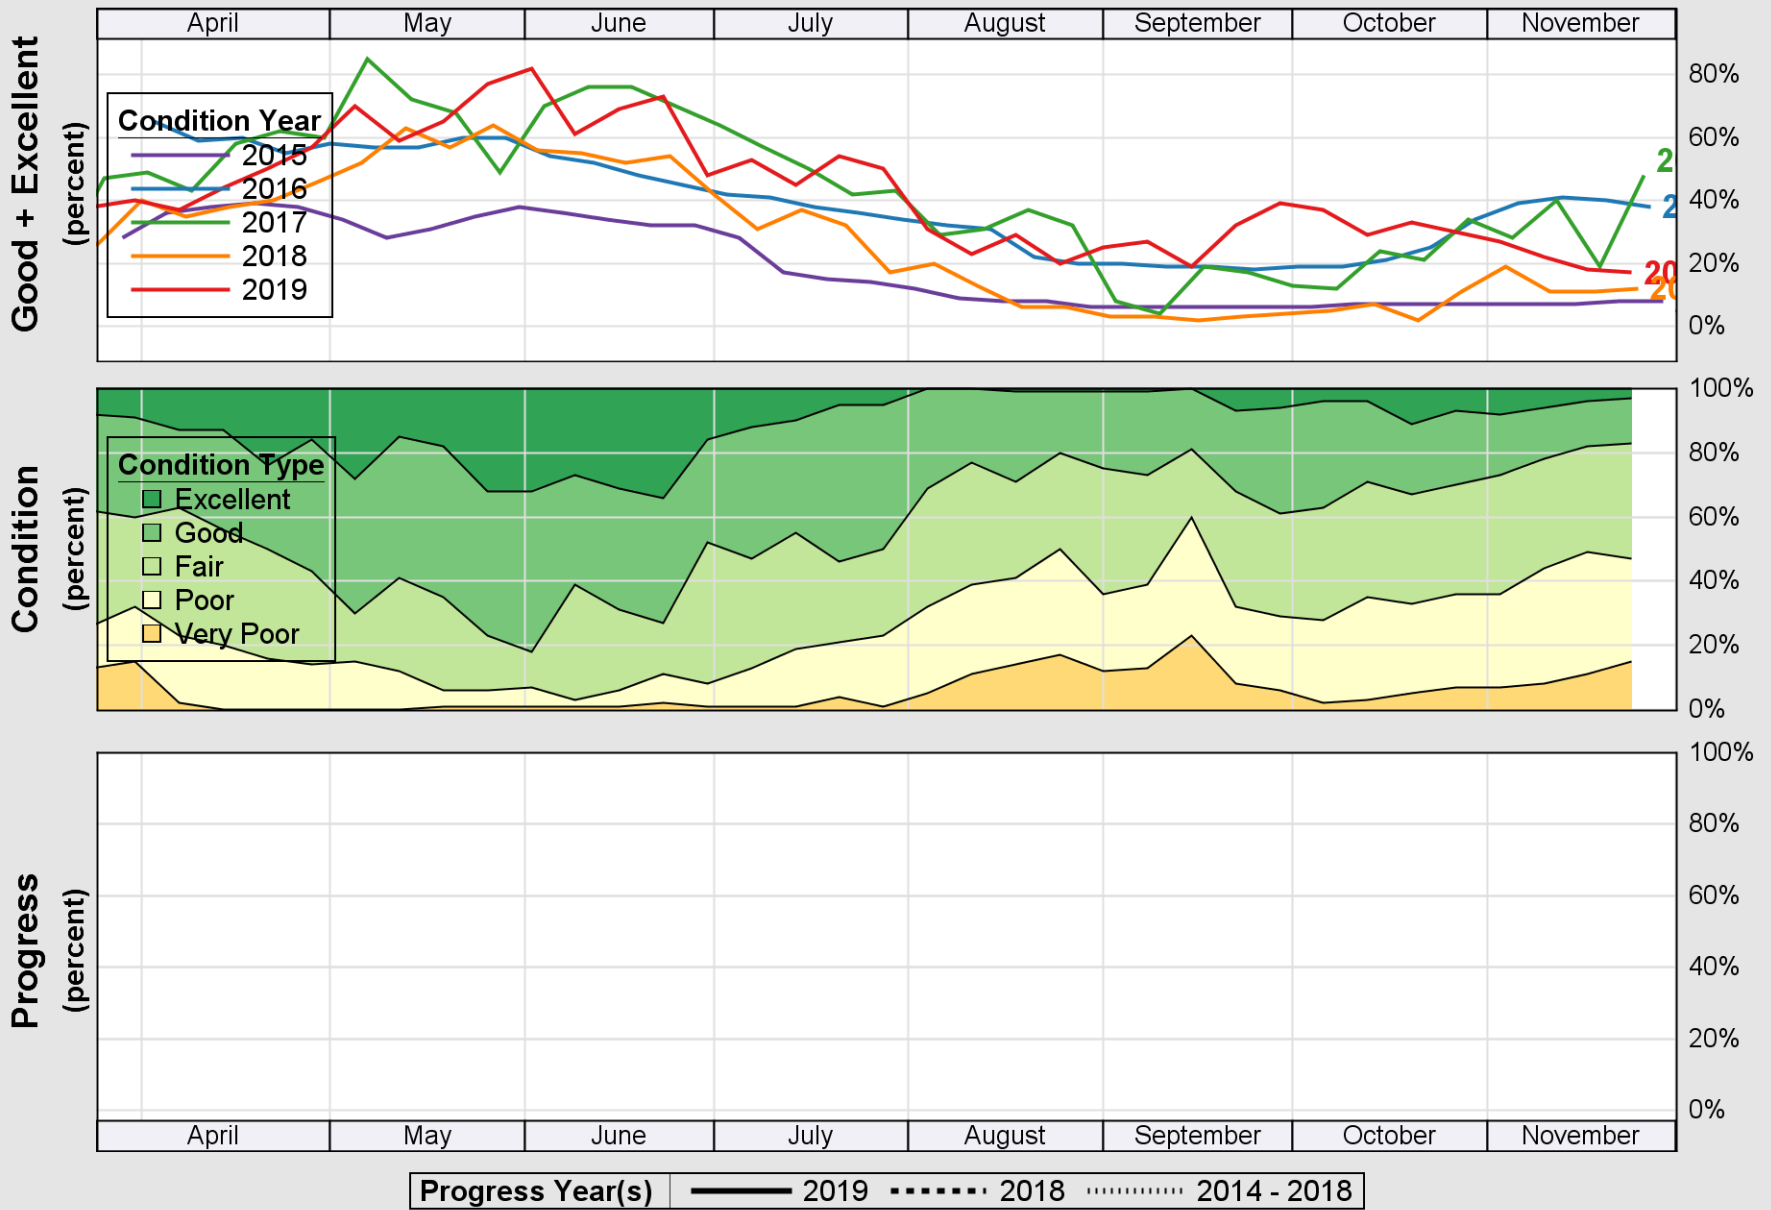

USDA

Crop Progress and Condition: Barley in Oregon , 2019

NASS

Source: National Agricultural Statistics Service (NASS), Crop Progress Report

USDA

Crop Progress and Condition: Corn in Oregon , 2019

NASS

Source: National Agricultural Statistics Service (NASS), Crop Progress Report

Source: National Agricultural Statistics Service (NASS), Crop Progress Report

USDA

Crop Progress and Condition: Pasture and Range in Oregon , 2019

NASS

Source: National Agricultural Statistics Service (NASS), Crop Progress Report

Source: National Agricultural Statistics Service (NASS), Crop Progress Report

Source: National Agricultural Statistics Service (NASS), Crop Progress Report

USDA

Crop Progress and Condition: Winter Wheat in Oregon , 2019