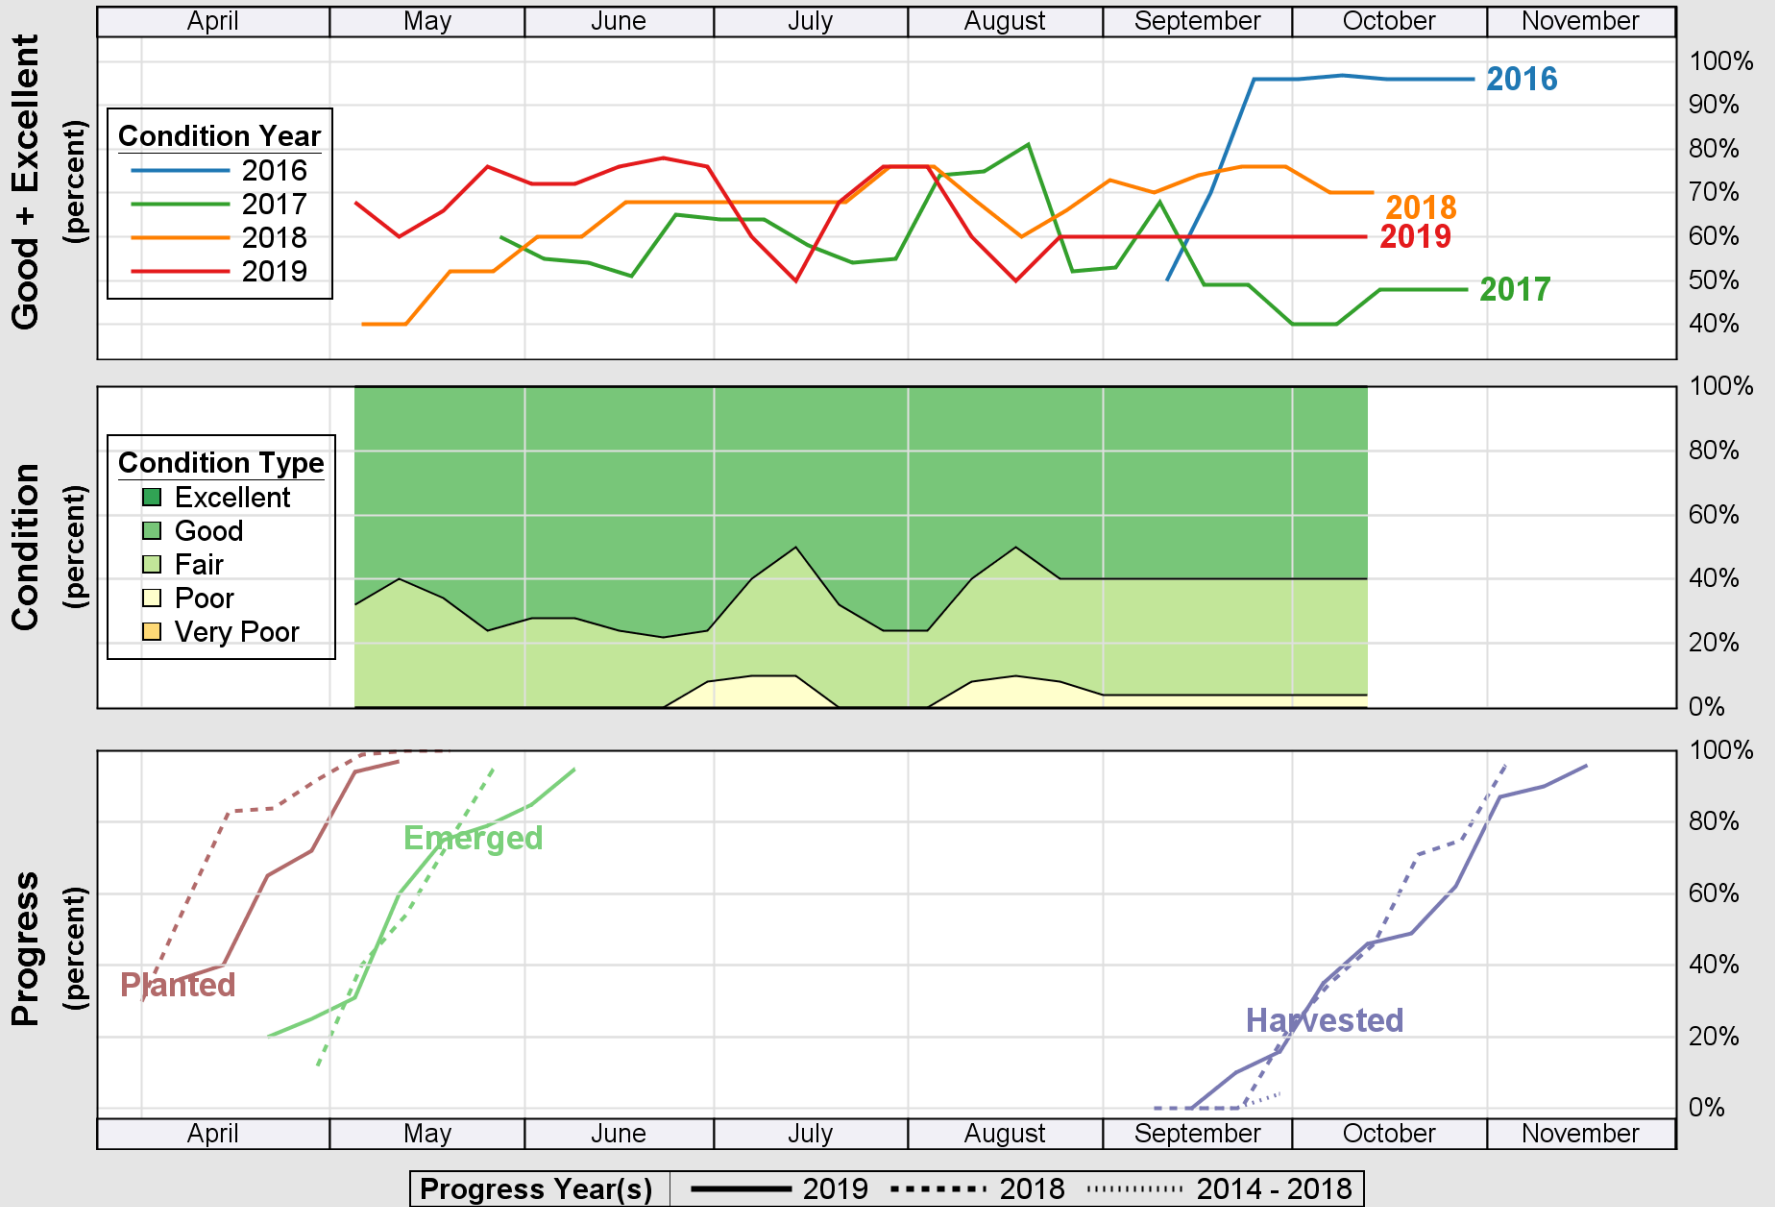

USDA

Crop Progress and Condition: Barley in Oregon , 2019

NASS

Source: National Agricultural Statistics Service (NASS), Crop Progress Report

USDA

Crop Progress and Condition: Corn in Oregon , 2019

NASS

Source: National Agricultural Statistics Service (NASS), Crop Progress Report

Source: National Agricultural Statistics Service (NASS), Crop Progress Report

USDA

Crop Progress and Condition: Pasture and Range in Oregon , 2019

NASS

Source: National Agricultural Statistics Service (NASS), Crop Progress Report

Source: National Agricultural Statistics Service (NASS), Crop Progress Report

Source: National Agricultural Statistics Service (NASS), Crop Progress Report

USDA

Crop Progress and Condition: Winter Wheat in Oregon , 2019