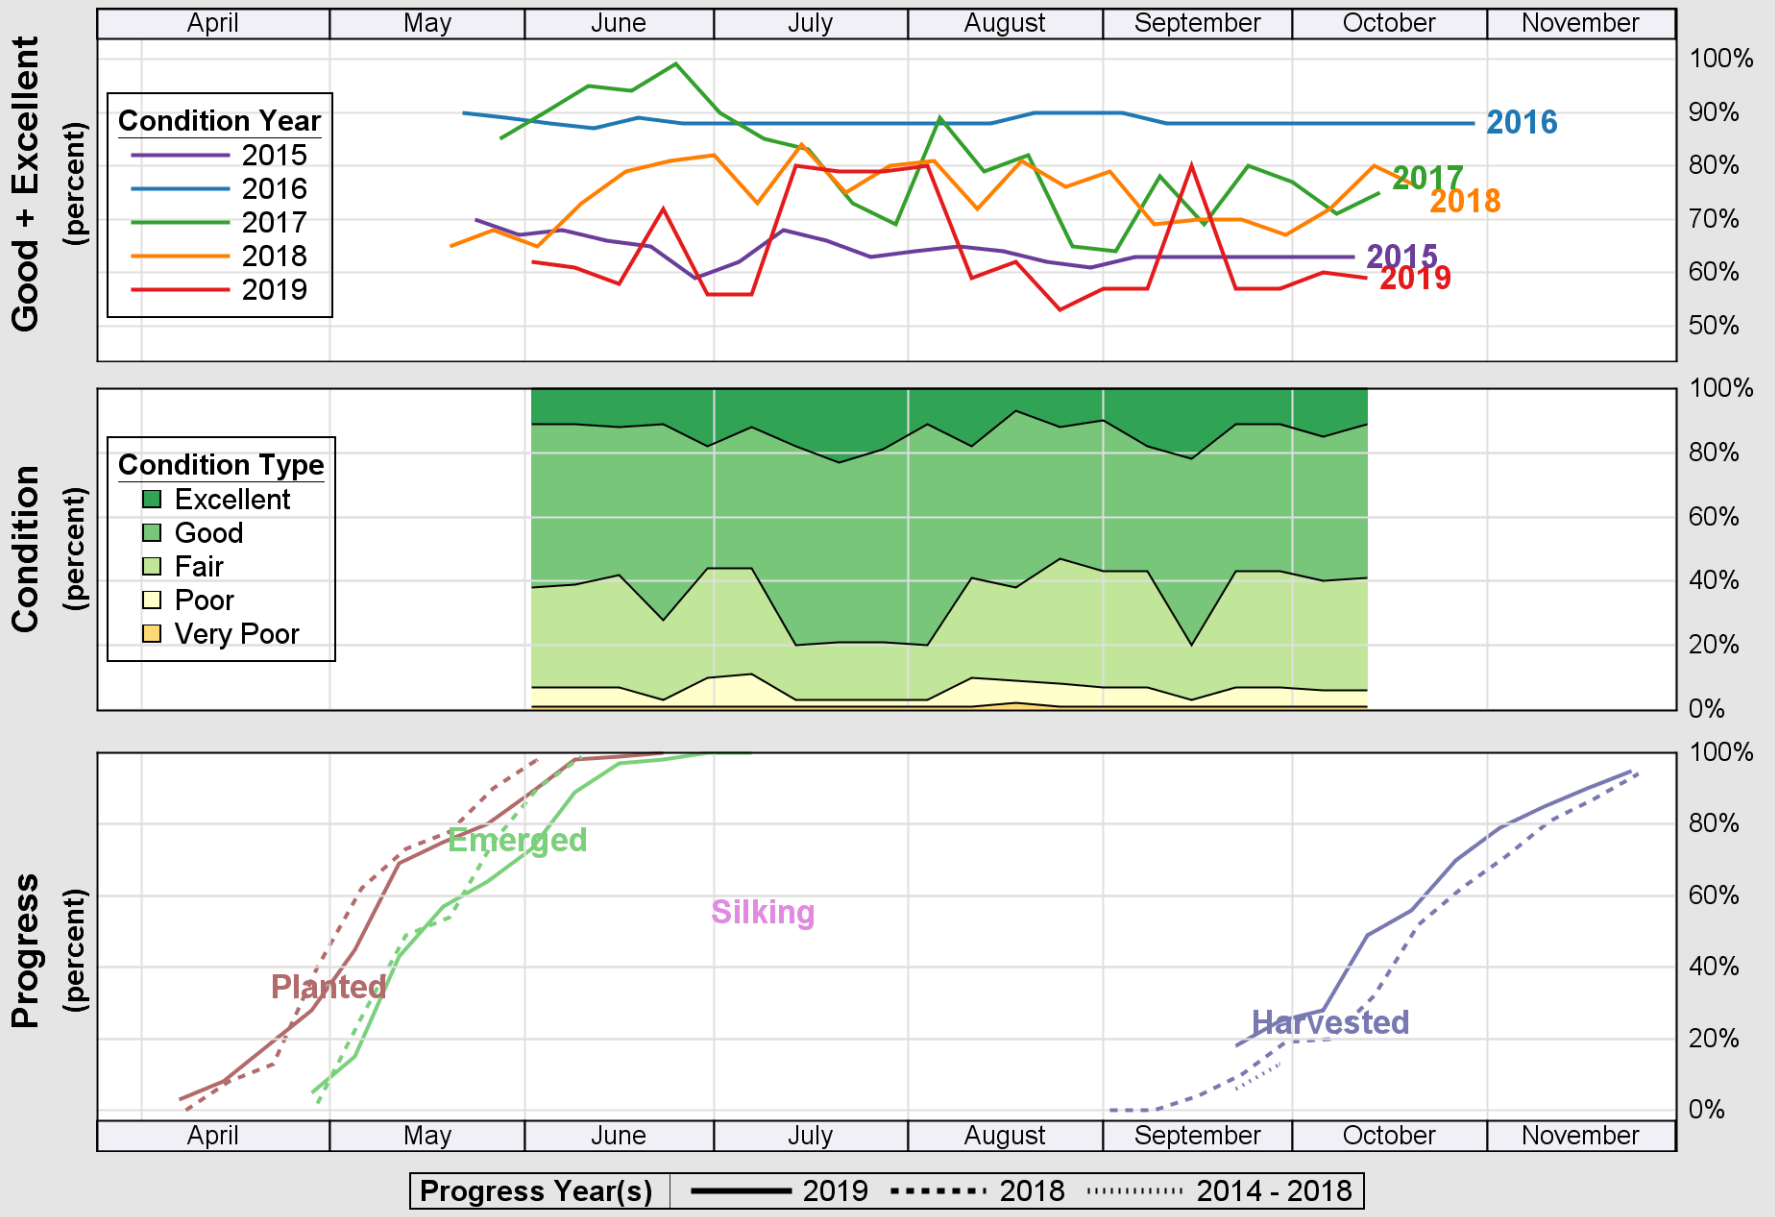

USDA

Crop Progress and Condition: Barley in Oregon , 2019

NASS

Source: National Agricultural Statistics Service (NASS), Crop Progress Report

USDA

Crop Progress and Condition: Corn in Oregon , 2019

NASS

Source: National Agricultural Statistics Service (NASS), Crop Progress Report

Source: National Agricultural Statistics Service (NASS), Crop Progress Report

USDA

Crop Progress and Condition: Pasture and Range in Oregon , 2019

NASS

Source: National Agricultural Statistics Service (NASS), Crop Progress Report

Source: National Agricultural Statistics Service (NASS), Crop Progress Report

Source: National Agricultural Statistics Service (NASS), Crop Progress Report

USDA

Crop Progress and Condition: Winter Wheat in Oregon , 2019