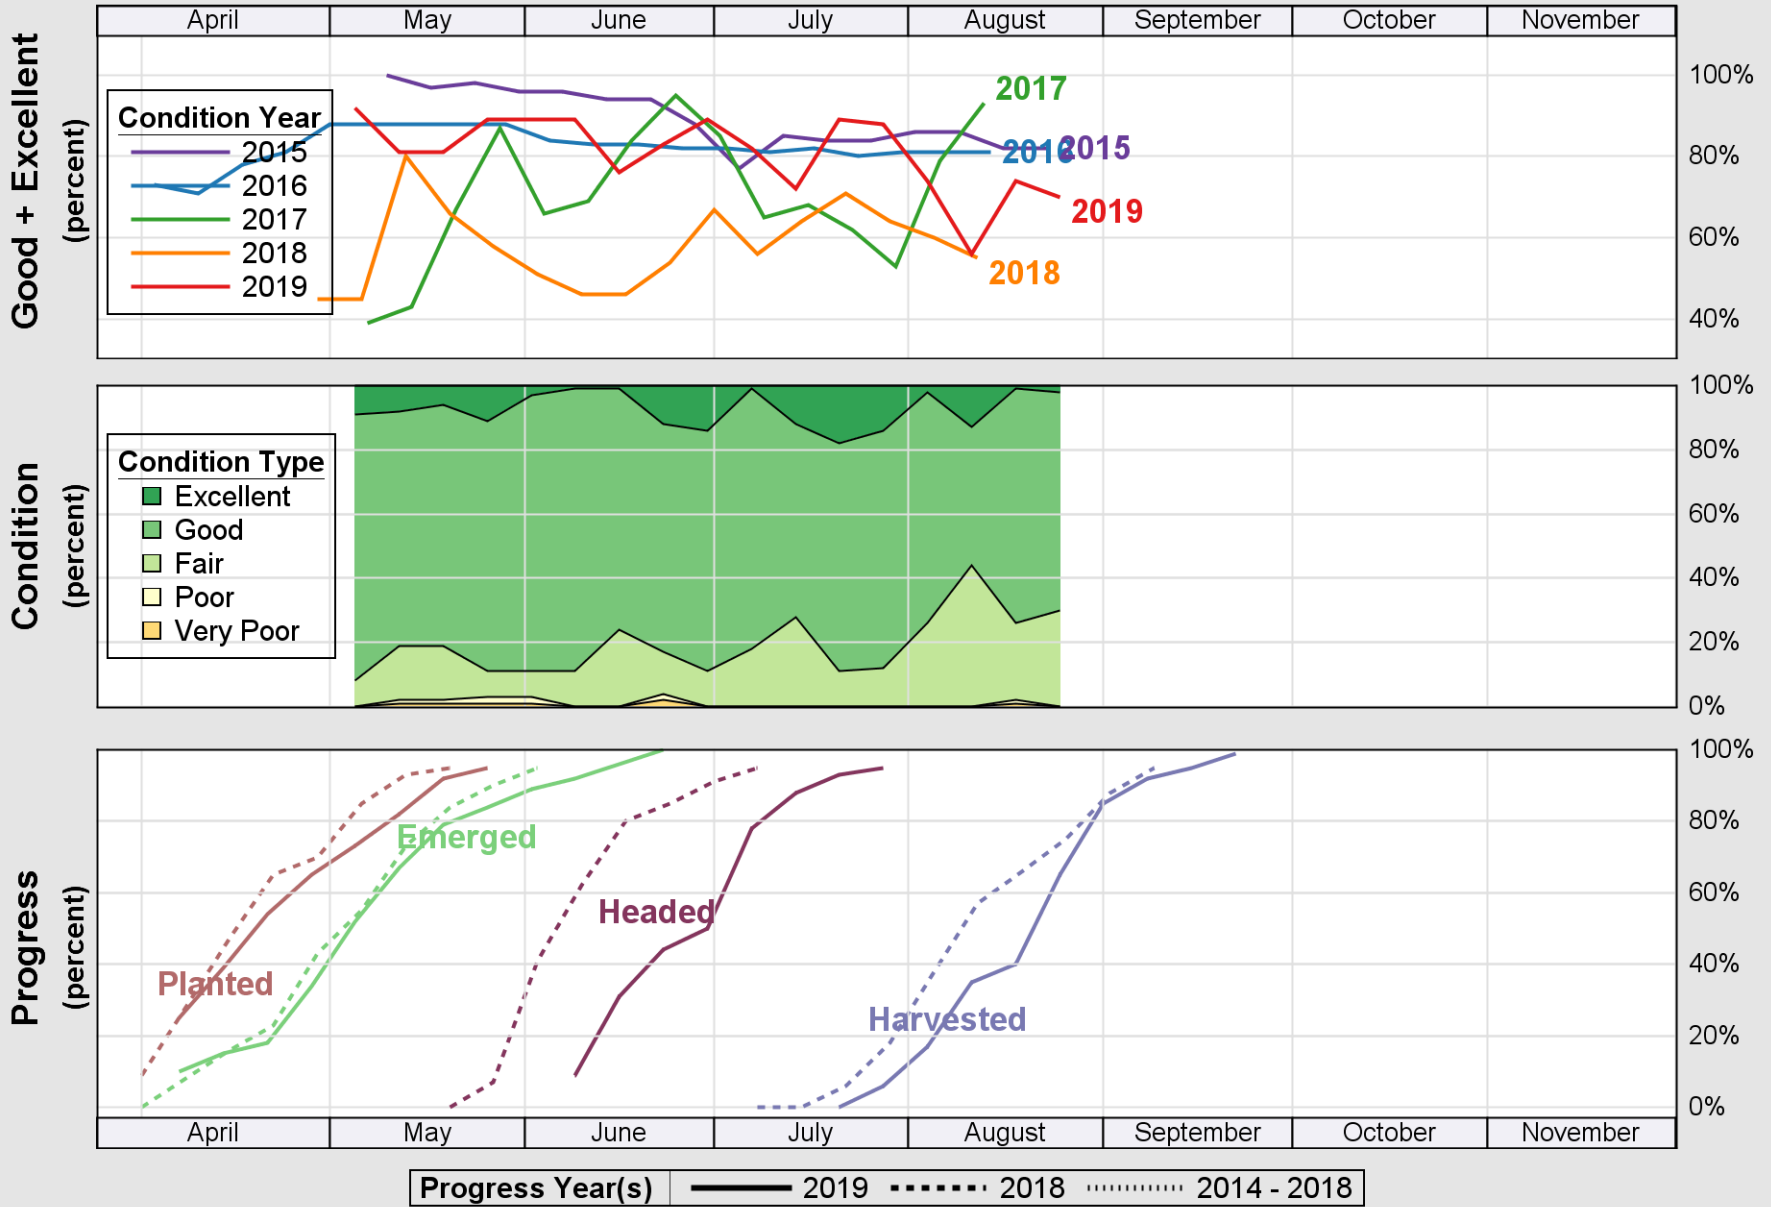

USDA

Crop Progress and Condition: Barley in Oregon , 2019

NASS

Source: National Agricultural Statistics Service (NASS), Crop Progress Report

USDA

Crop Progress and Condition: Corn in Oregon , 2019

NASS

Source: National Agricultural Statistics Service (NASS), Crop Progress Report

Source: National Agricultural Statistics Service (NASS), Crop Progress Report

USDA

Crop Progress and Condition: Pasture and Range in Oregon , 2019

NASS

Source: National Agricultural Statistics Service (NASS), Crop Progress Report

Source: National Agricultural Statistics Service (NASS), Crop Progress Report

Source: National Agricultural Statistics Service (NASS), Crop Progress Report

USDA

Crop Progress and Condition: Winter Wheat in Oregon , 2019