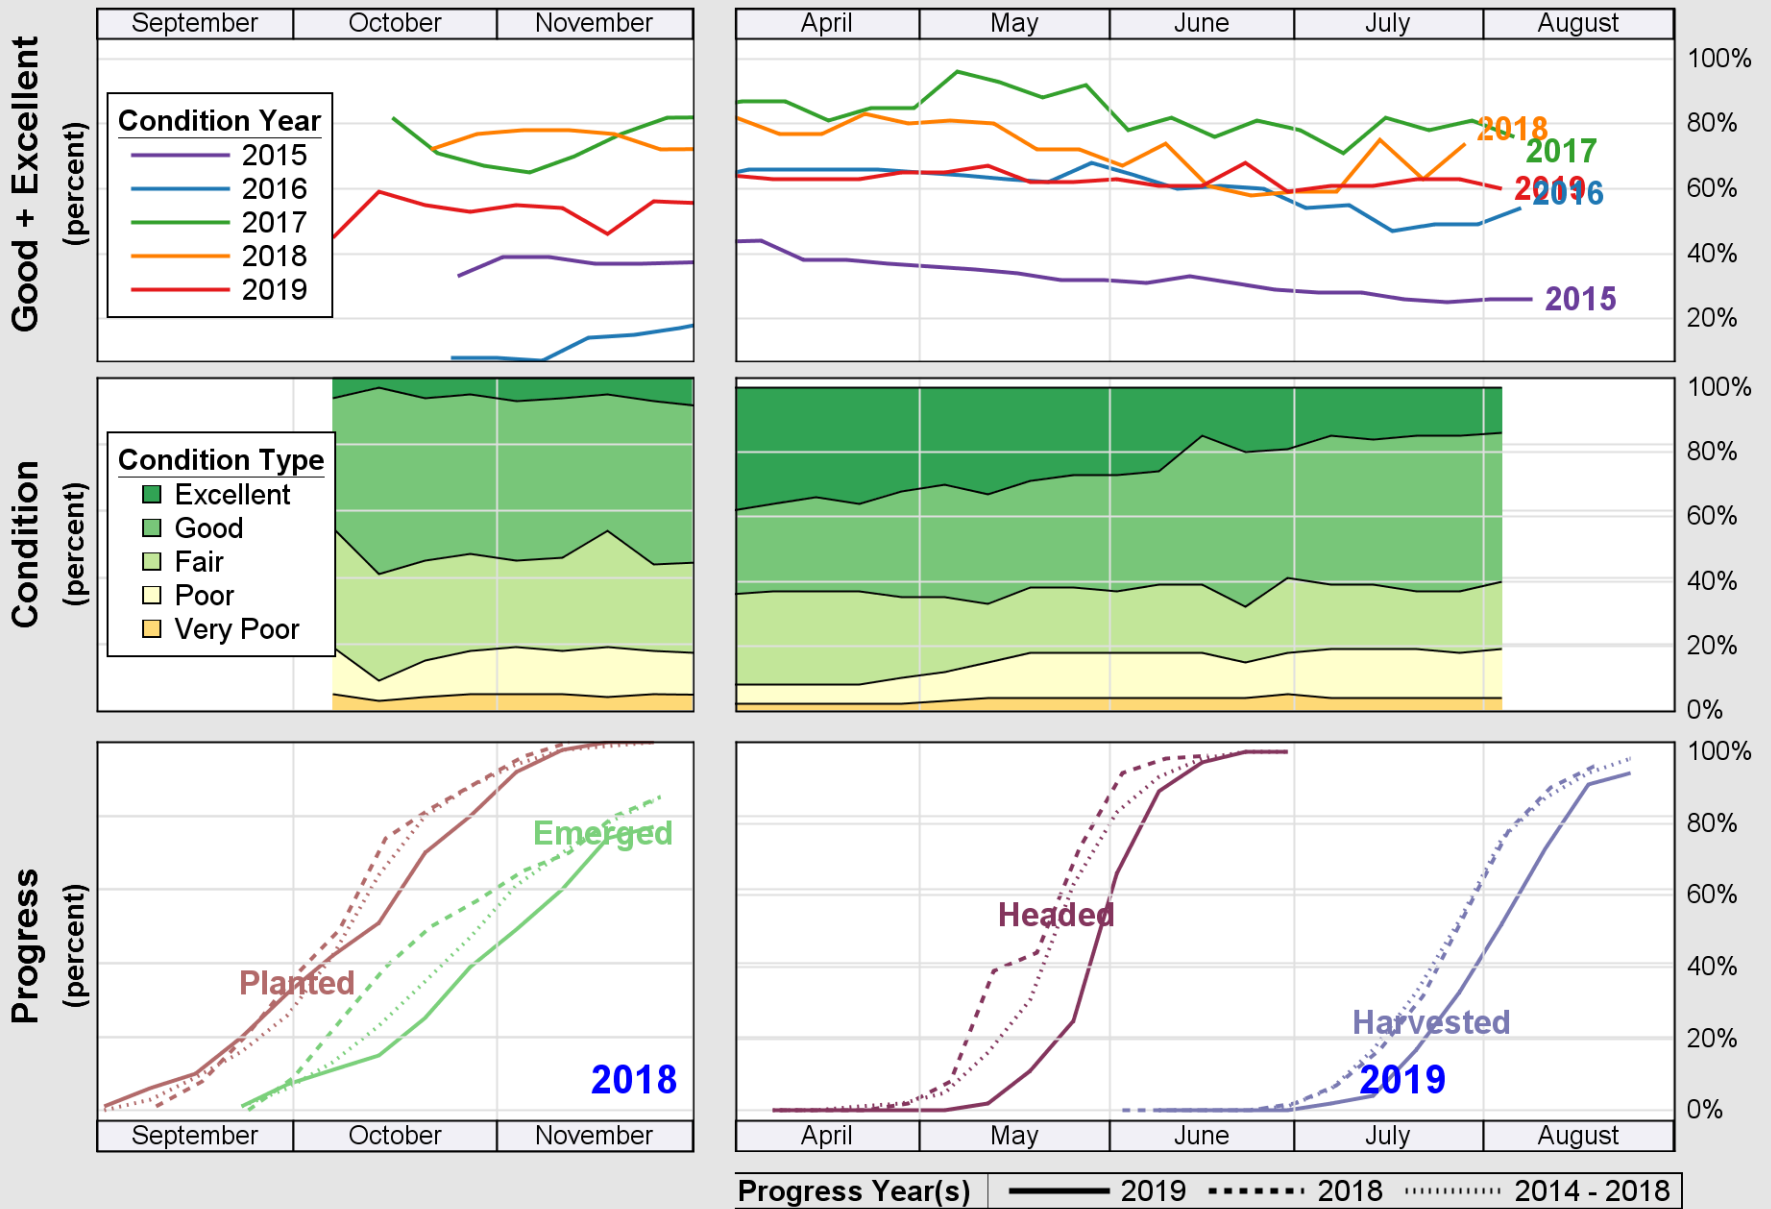

USDA

Crop Progress and Condition: Barley in Oregon , 2019

NASS

Source: National Agricultural Statistics Service (NASS), Crop Progress Report

USDA

Crop Progress and Condition: Corn in Oregon , 2019

NASS

Source: National Agricultural Statistics Service (NASS), Crop Progress Report

Source: National Agricultural Statistics Service (NASS), Crop Progress Report

USDA

Crop Progress and Condition: Pasture and Range in Oregon , 2019

NASS

Source: National Agricultural Statistics Service (NASS), Crop Progress Report

Source: National Agricultural Statistics Service (NASS), Crop Progress Report

Source: National Agricultural Statistics Service (NASS), Crop Progress Report

USDA

Crop Progress and Condition: Winter Wheat in Oregon , 2019

NASS

Source: National Agricultural Statistics Service (NASS), Crop Progress Report