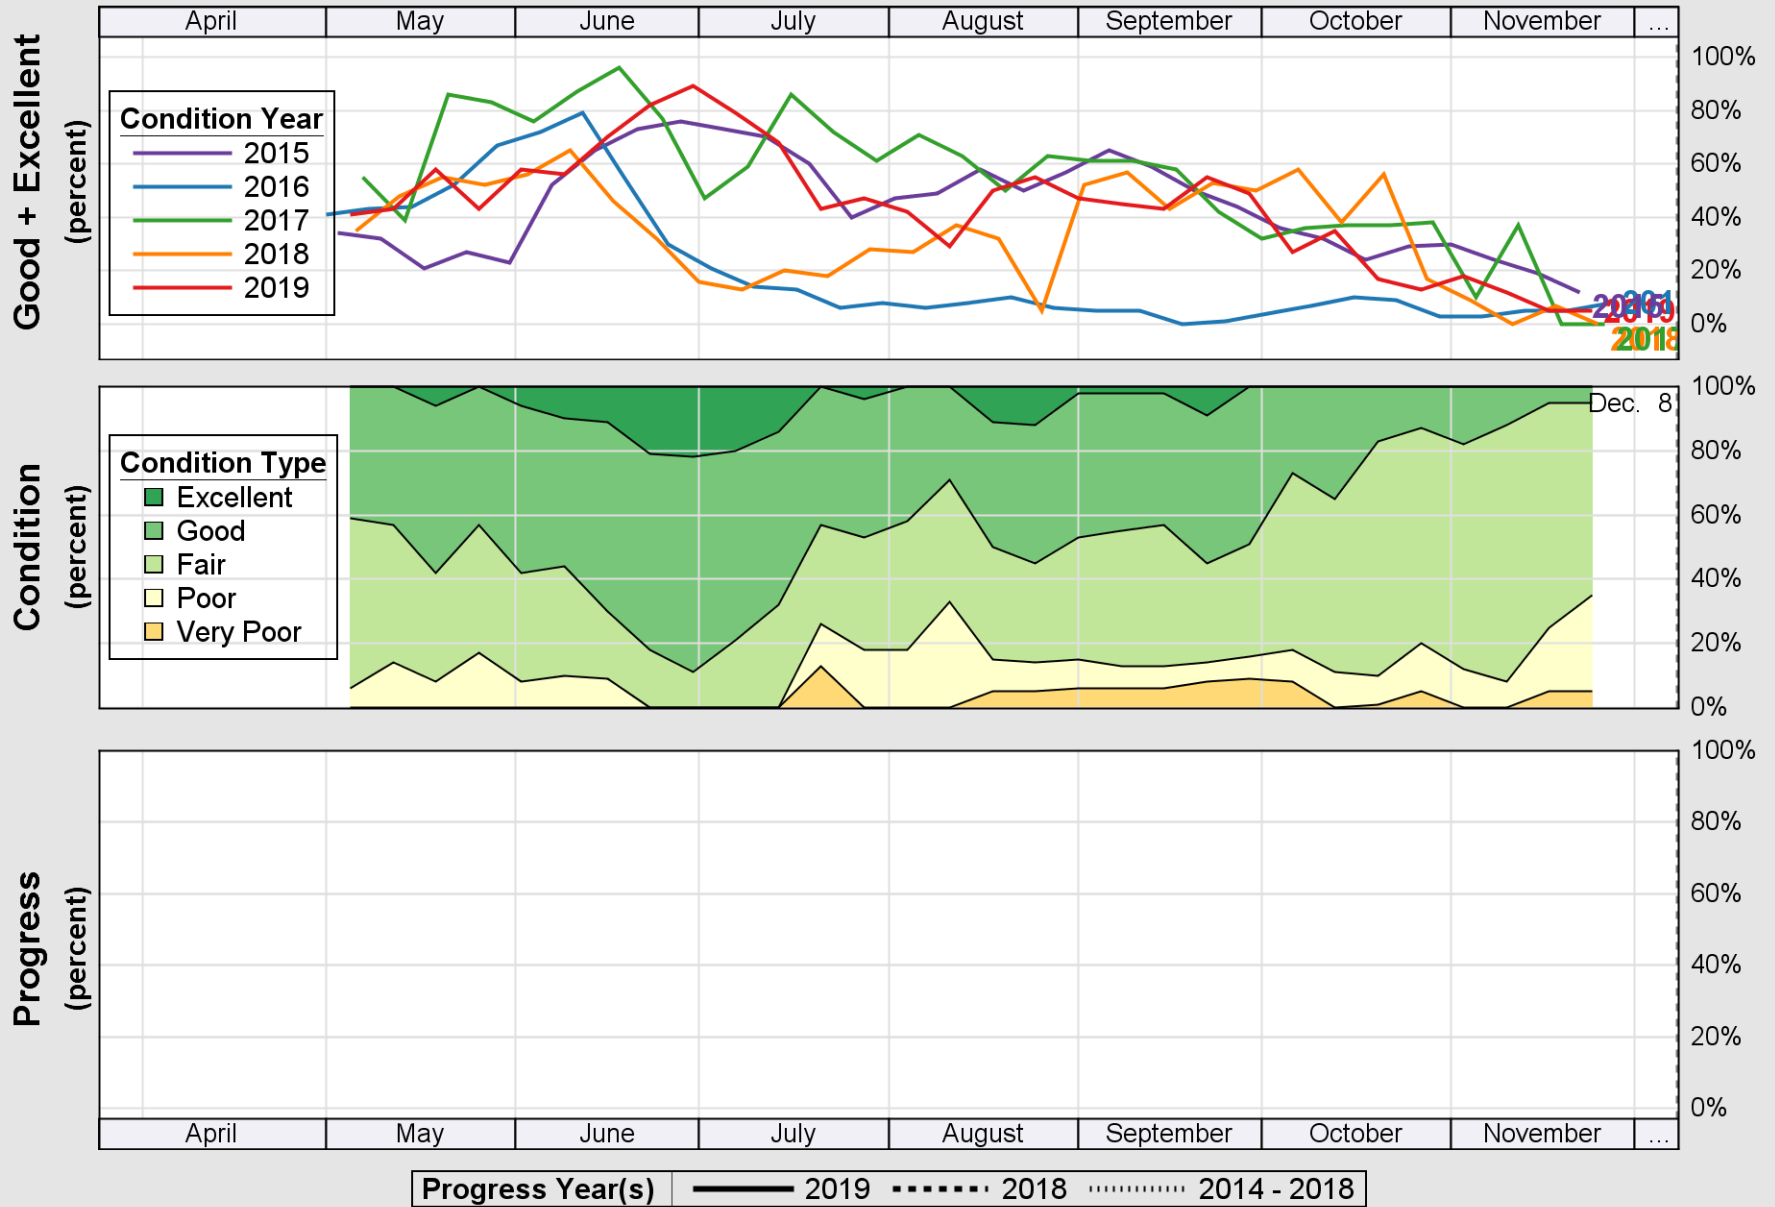

USDA

Crop Progress and Condition: Corn in New Hampshire , 2019

NASS

Source: National Agricultural Statistics Service (NASS), Crop Progress Report

USDA Crop Progress and Condition: Pasture and Range in New Hampshire, 2019 NASS

Source: National Agricultural Statistics Service (NASS), Crop Progress Report