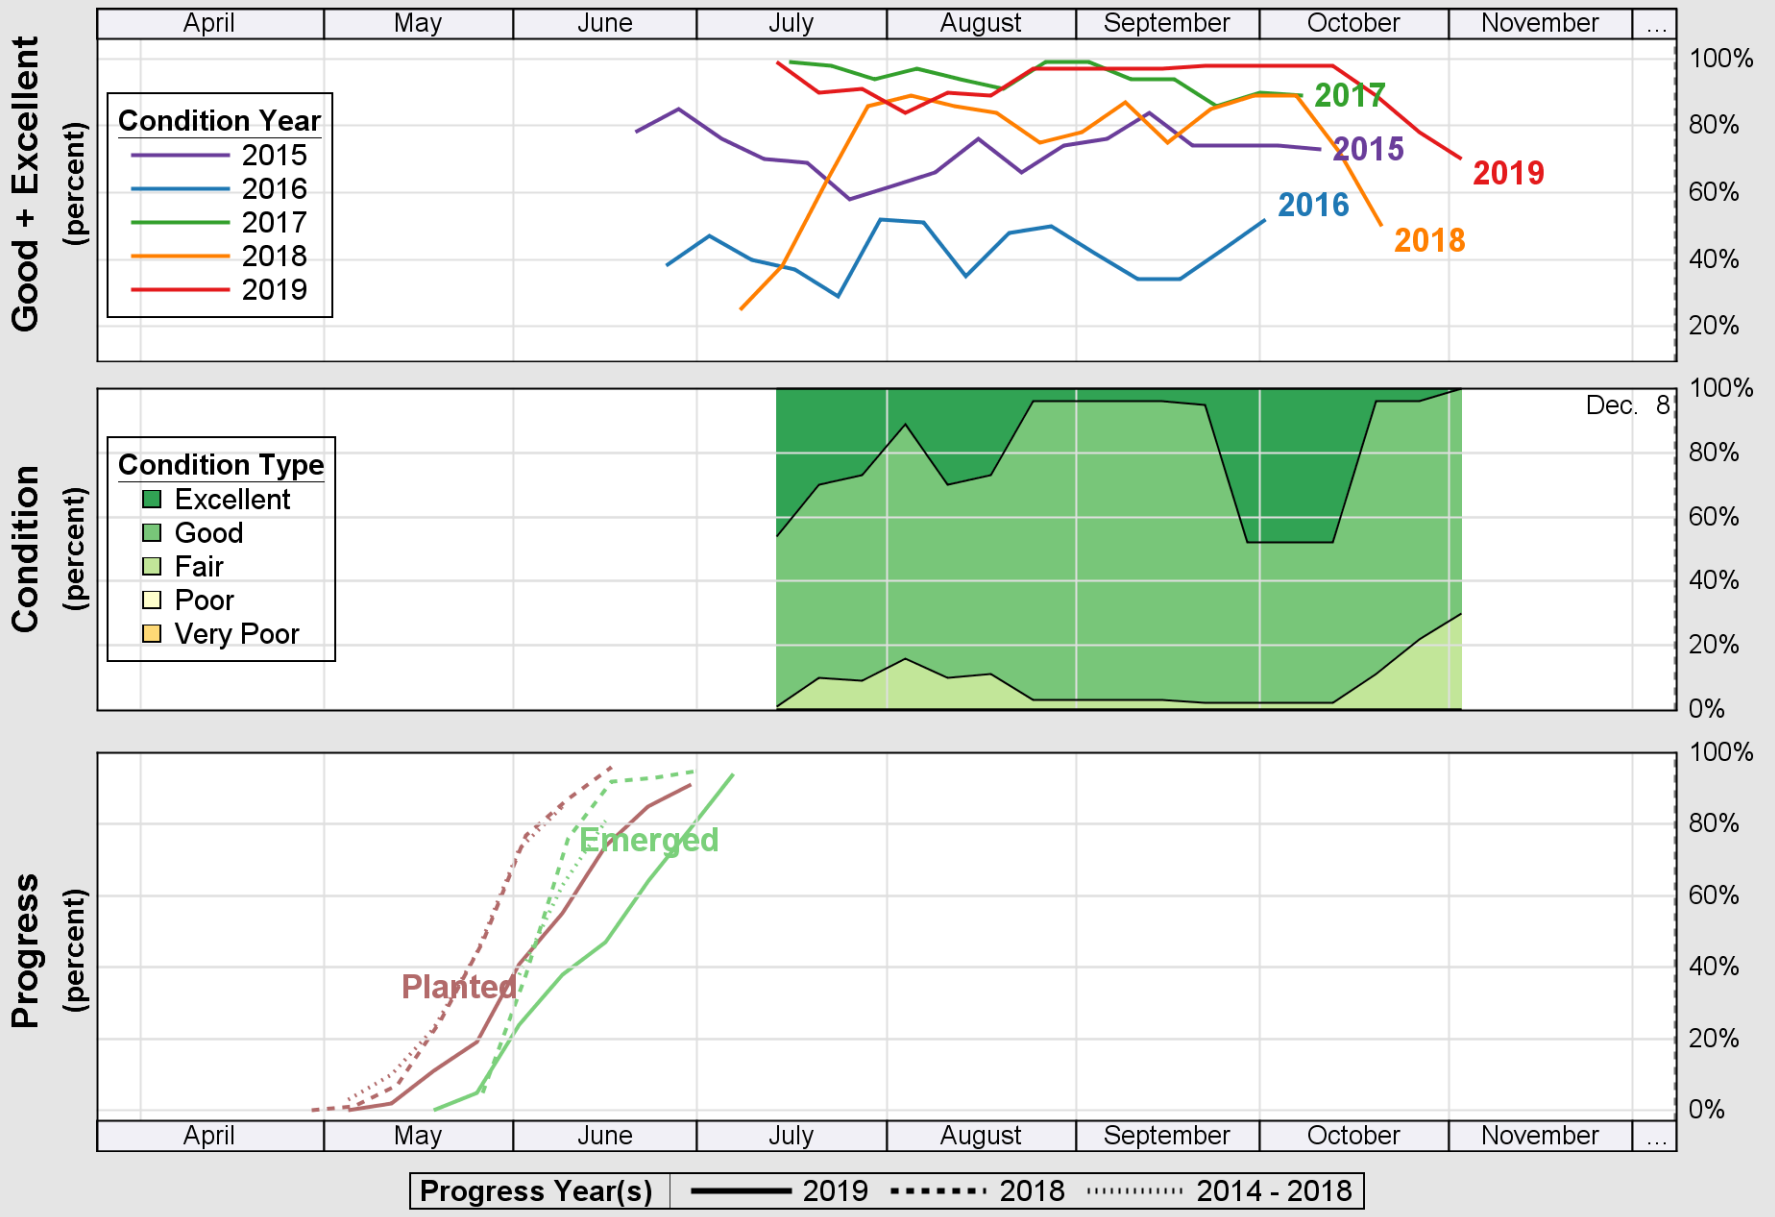

USDA

Crop Progress and Condition: Corn in New Hampshire , 2019

NASS

Source: National Agricultural Statistics Service (NASS), Crop Progress Report

USDA Crop Progress and Condition: Pasture and Range in New Hampshire, 2019 NASS

Source: National Agricultural Statistics Service (NASS), Crop Progress Report