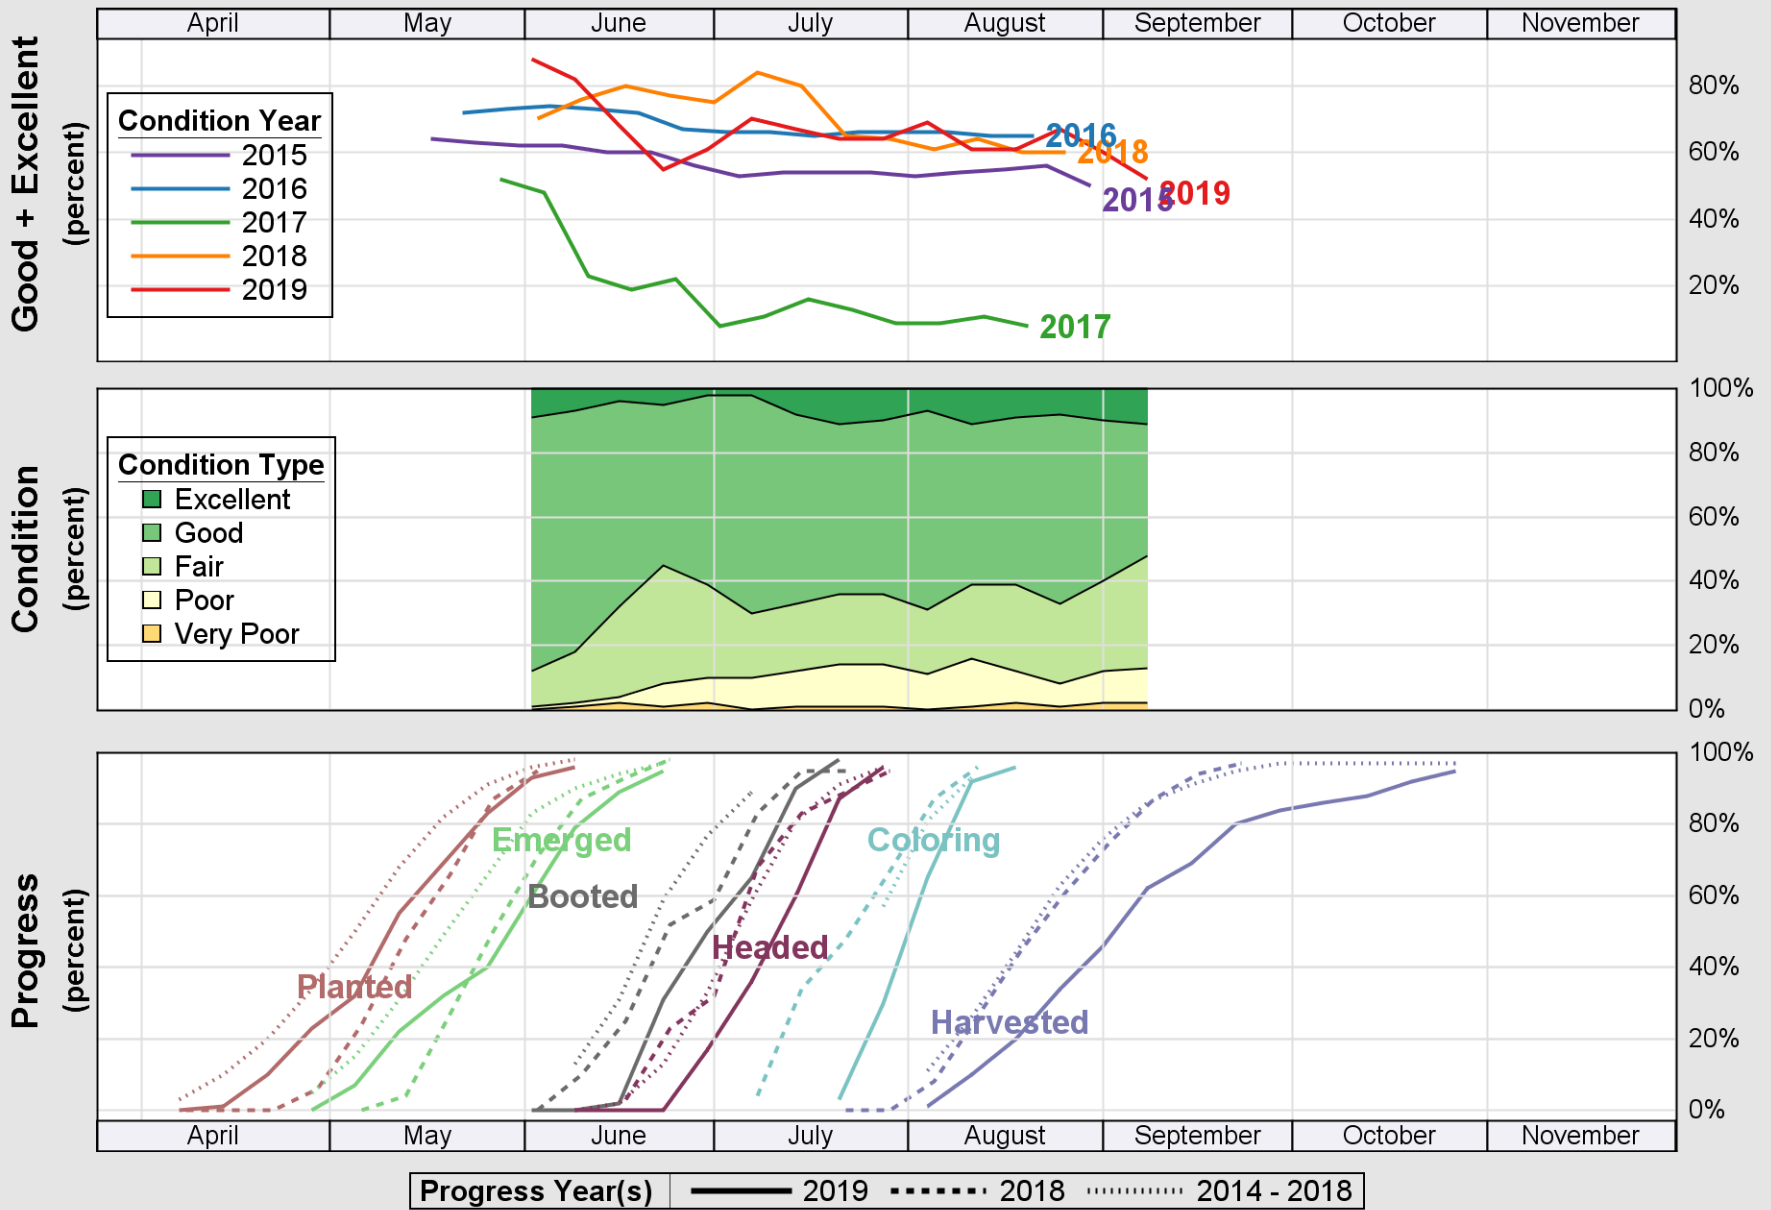

# Crop Progress and Condition: Corn in Montana , 2019

NASS

Source: National Agricultural Statistics Service (NASS), Crop Progress Report

USDA

### Crop Progress and Condition: Oats in Montana , 2019

NASS

Source: National Agricultural Statistics Service (NASS), Crop Progress Report

USDA

# Crop Progress and Condition: Pasture and Range in Montana , 2019

NASS

Source: National Agricultural Statistics Service (NASS), Crop Progress Report

Source: National Agricultural Statistics Service (NASS), Crop Progress Report