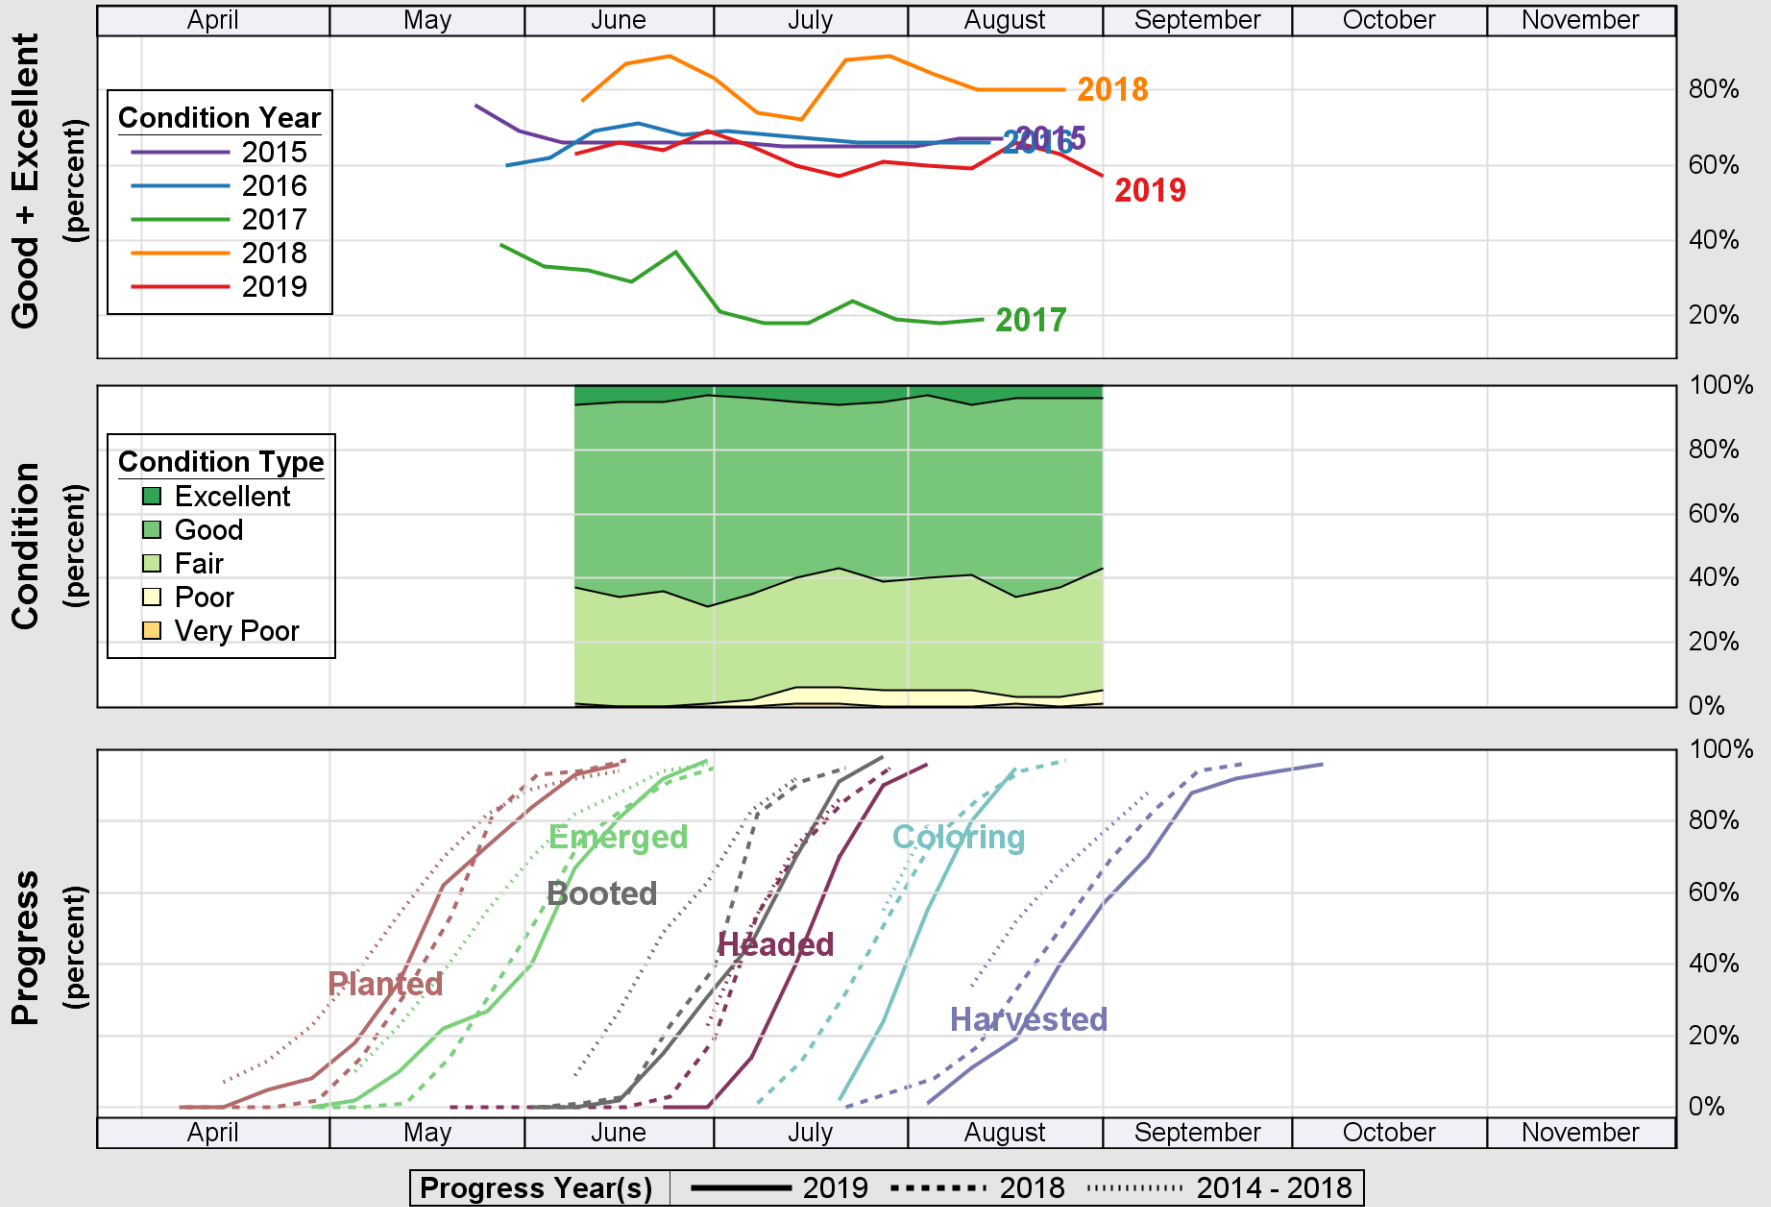

# Crop Progress and Condition: Corn in Montana , 2019

NASS

Source: National Agricultural Statistics Service (NASS), Crop Progress Report

USDA

### Crop Progress and Condition: Oats in Montana , 2019

NASS

Source: National Agricultural Statistics Service (NASS), Crop Progress Report

USDA