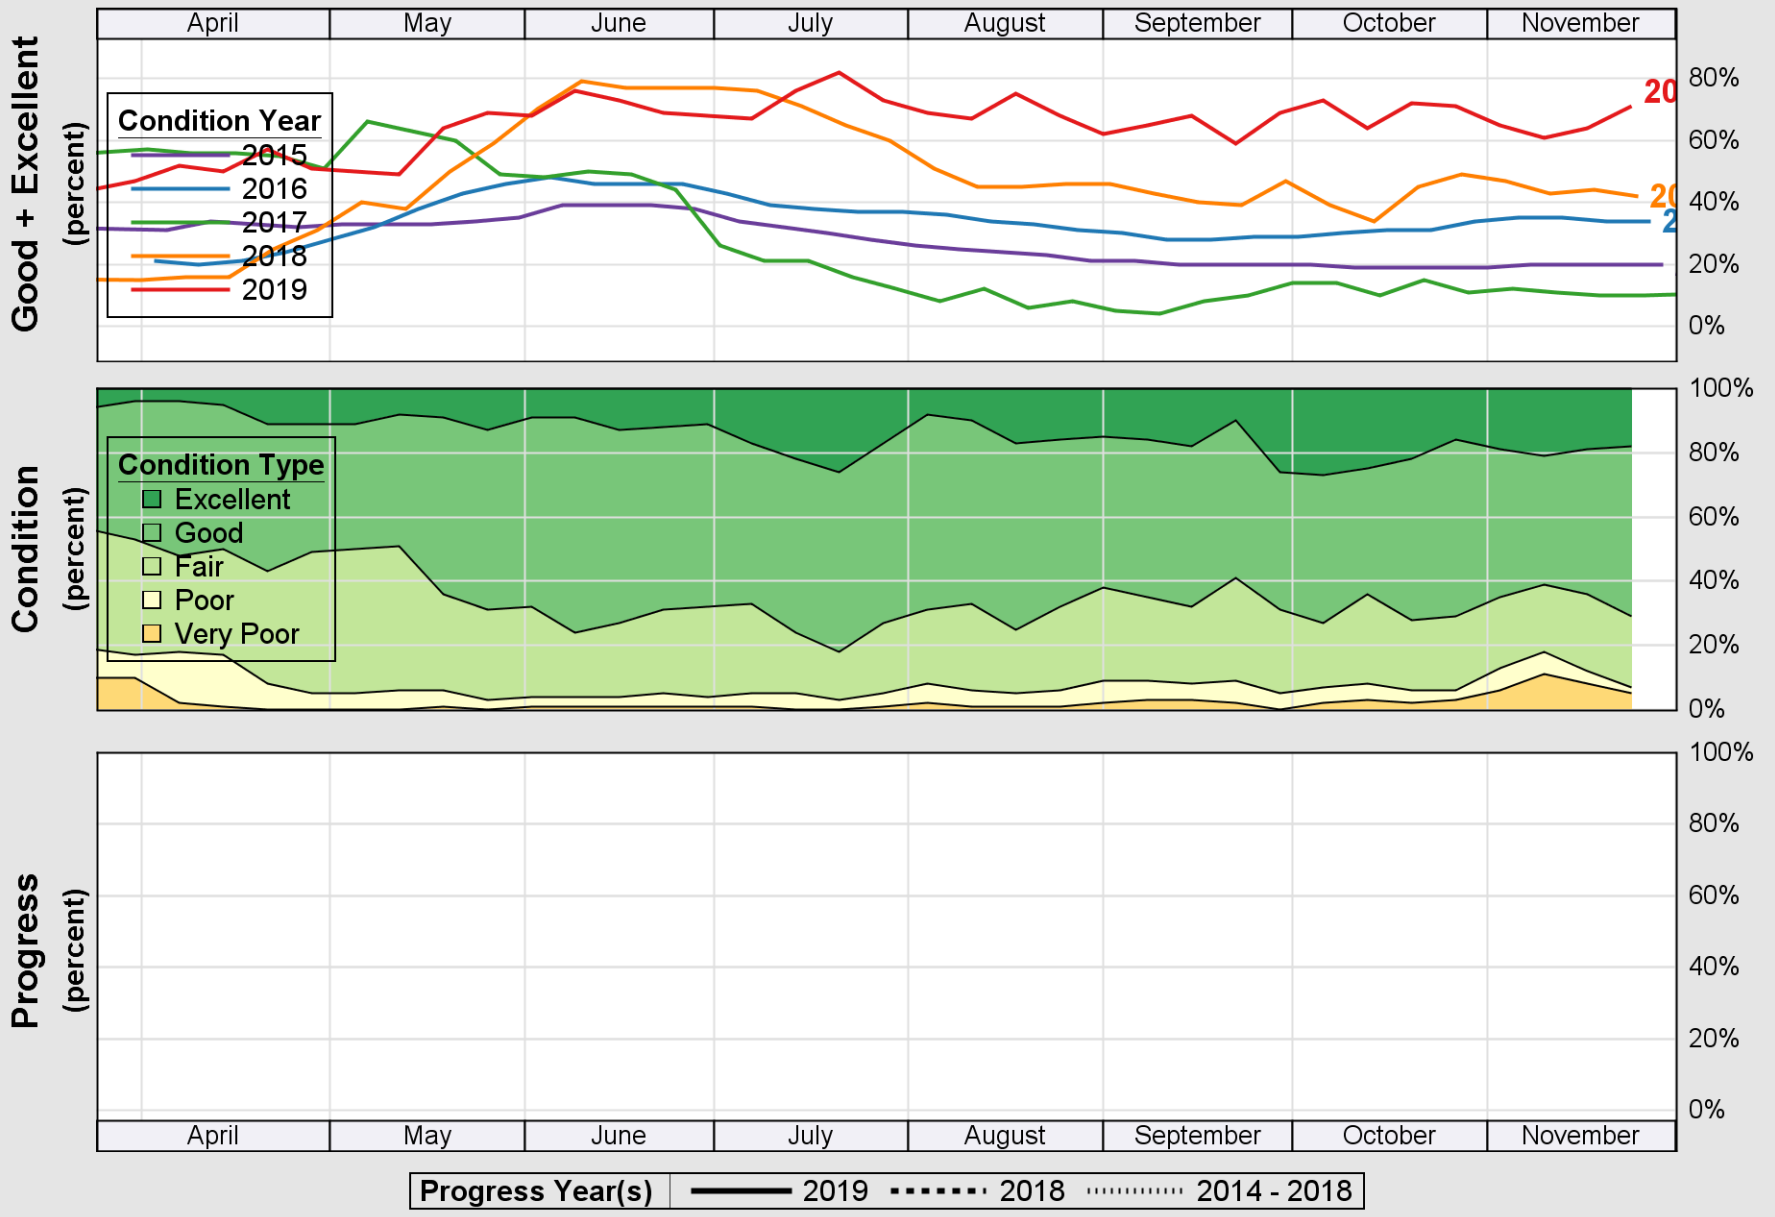

# Crop Progress and Condition: Corn in Montana , 2019

NASS

Source: National Agricultural Statistics Service (NASS), Crop Progress Report

USDA

### Crop Progress and Condition: Oats in Montana , 2019

NASS

Source: National Agricultural Statistics Service (NASS), Crop Progress Report

USDA

# Crop Progress and Condition: Pasture and Range in Montana , 2019

NASS

Source: National Agricultural Statistics Service (NASS), Crop Progress Report

Source: National Agricultural Statistics Service (NASS), Crop Progress Report