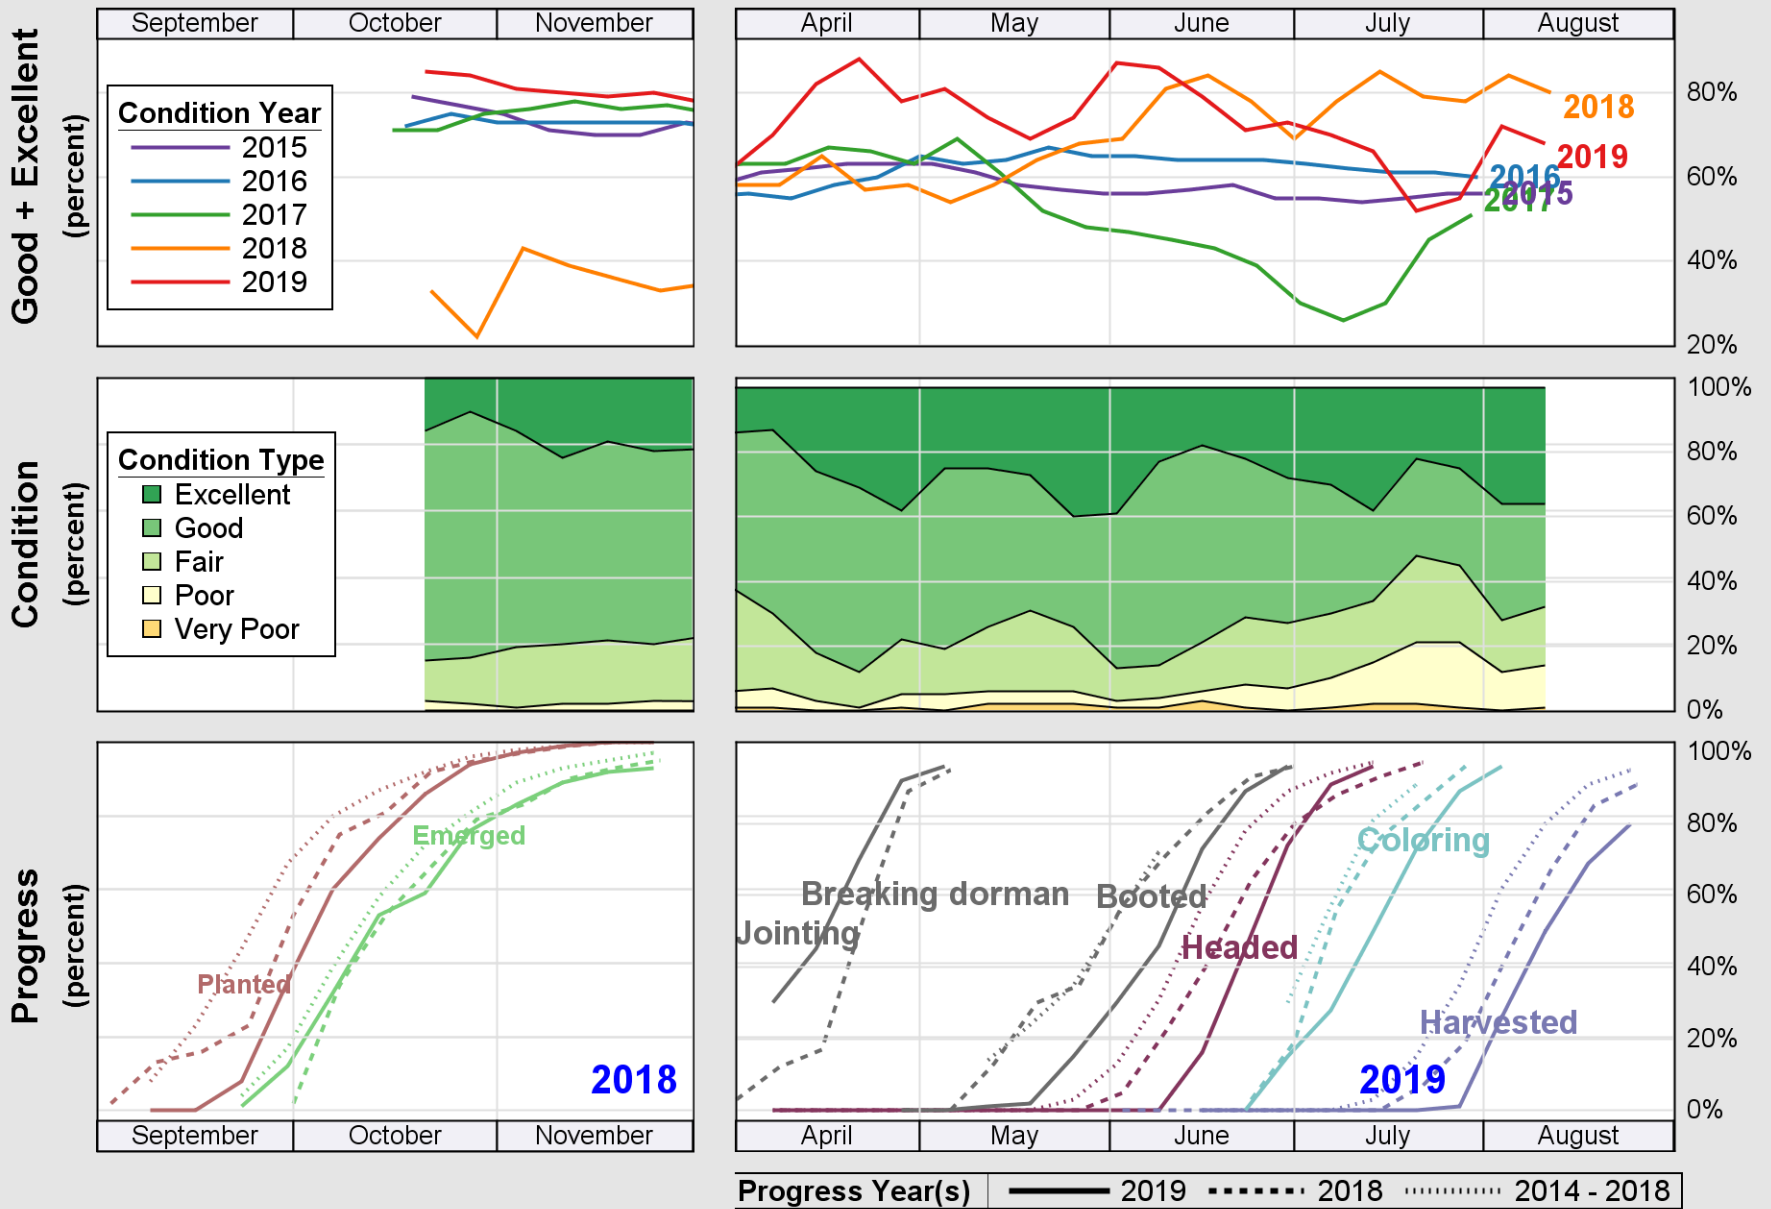

### Crop Progress and Condition: Oats in Montana , 2019

NASS

Source: National Agricultural Statistics Service (NASS), Crop Progress Report

USDA

# Crop Progress and Condition: Pasture and Range in Montana , 2019

NASS

Source: National Agricultural Statistics Service (NASS), Crop Progress Report

Source: National Agricultural Statistics Service (NASS), Crop Progress Report

Source: National Agricultural Statistics Service (NASS), Crop Progress Report

USDA

# Crop Progress and Condition: Winter Wheat in Montana , 2019

NASS

Source: National Agricultural Statistics Service (NASS), Crop Progress Report