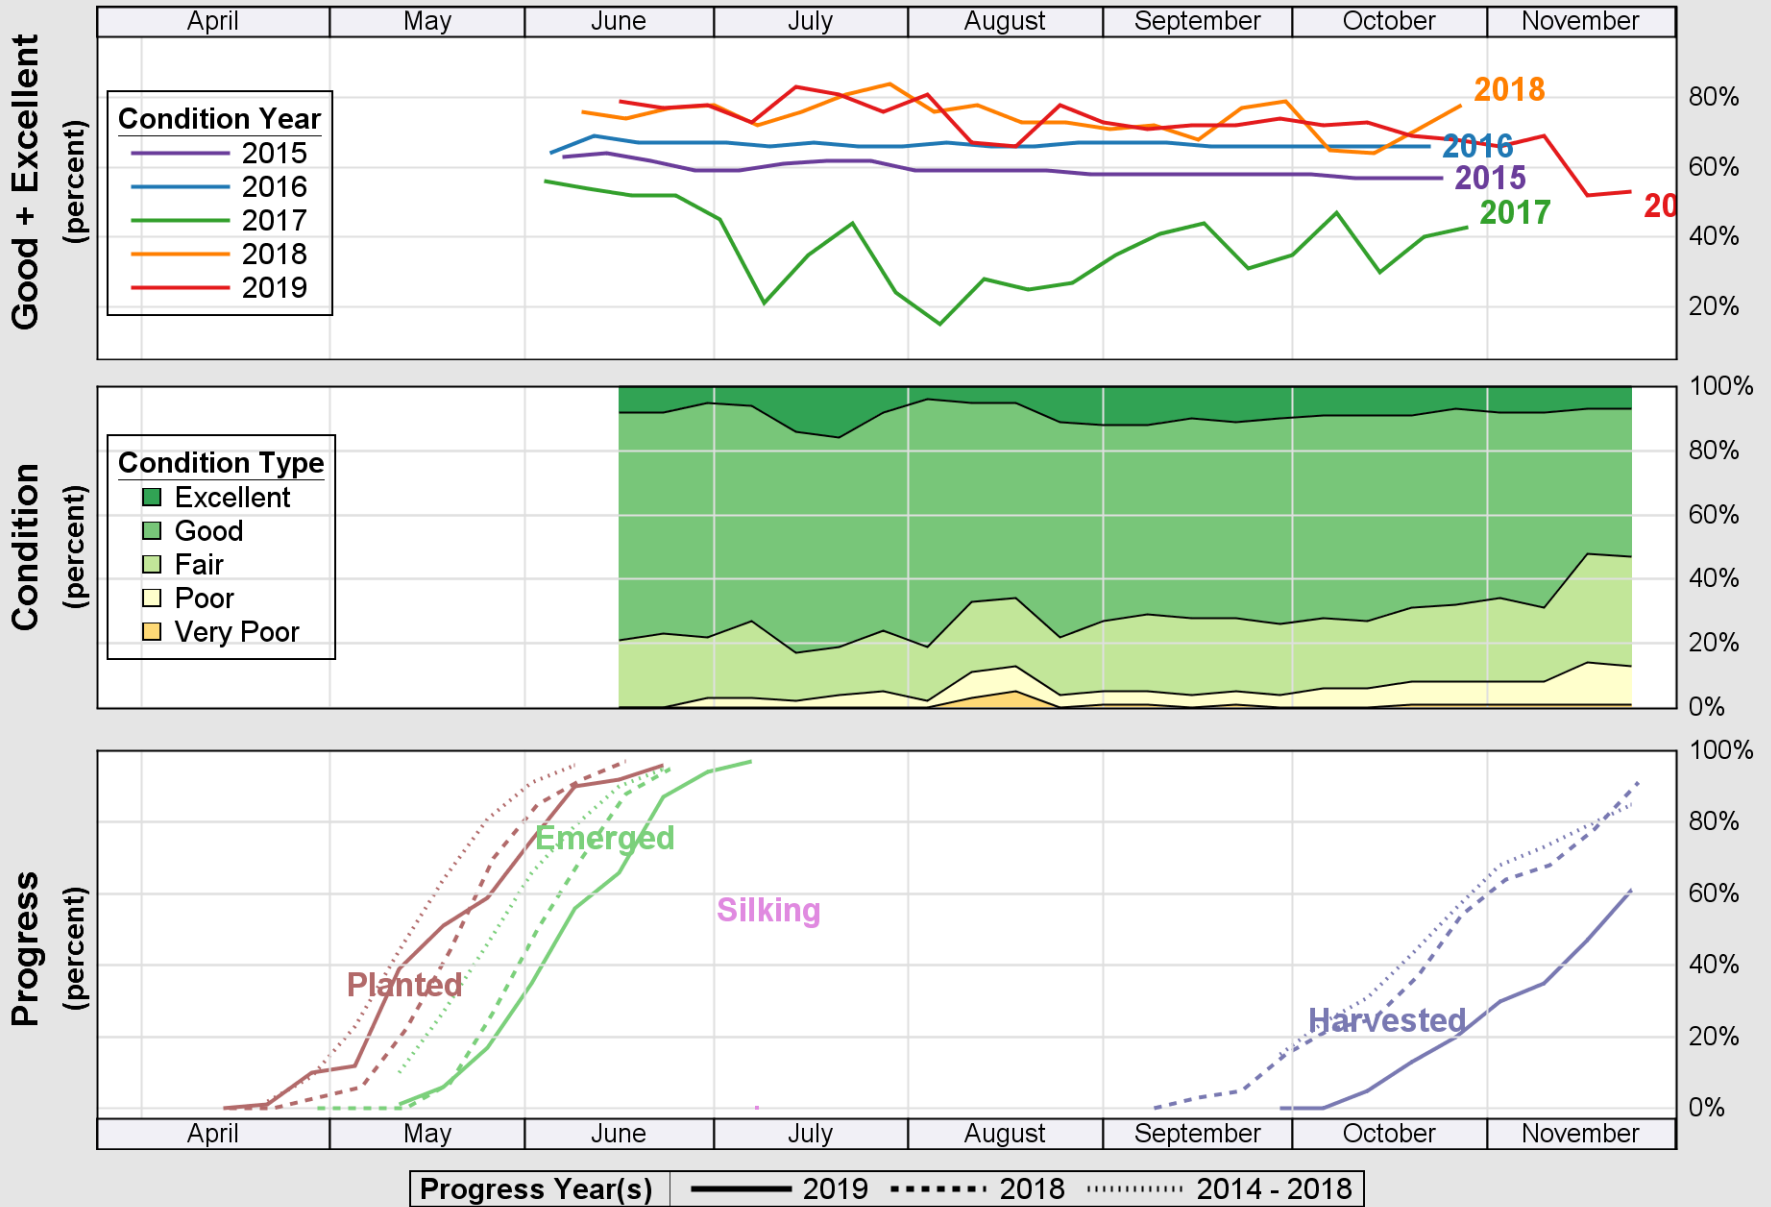

Source: National Agricultural Statistics Service (NASS), Crop Progress Report

USDA

# Crop Progress and Condition: Corn in Montana , 2019

NASS

Source: National Agricultural Statistics Service (NASS), Crop Progress Report

USDA

### Crop Progress and Condition: Oats in Montana , 2019

NASS

Source: National Agricultural Statistics Service (NASS), Crop Progress Report

USDA