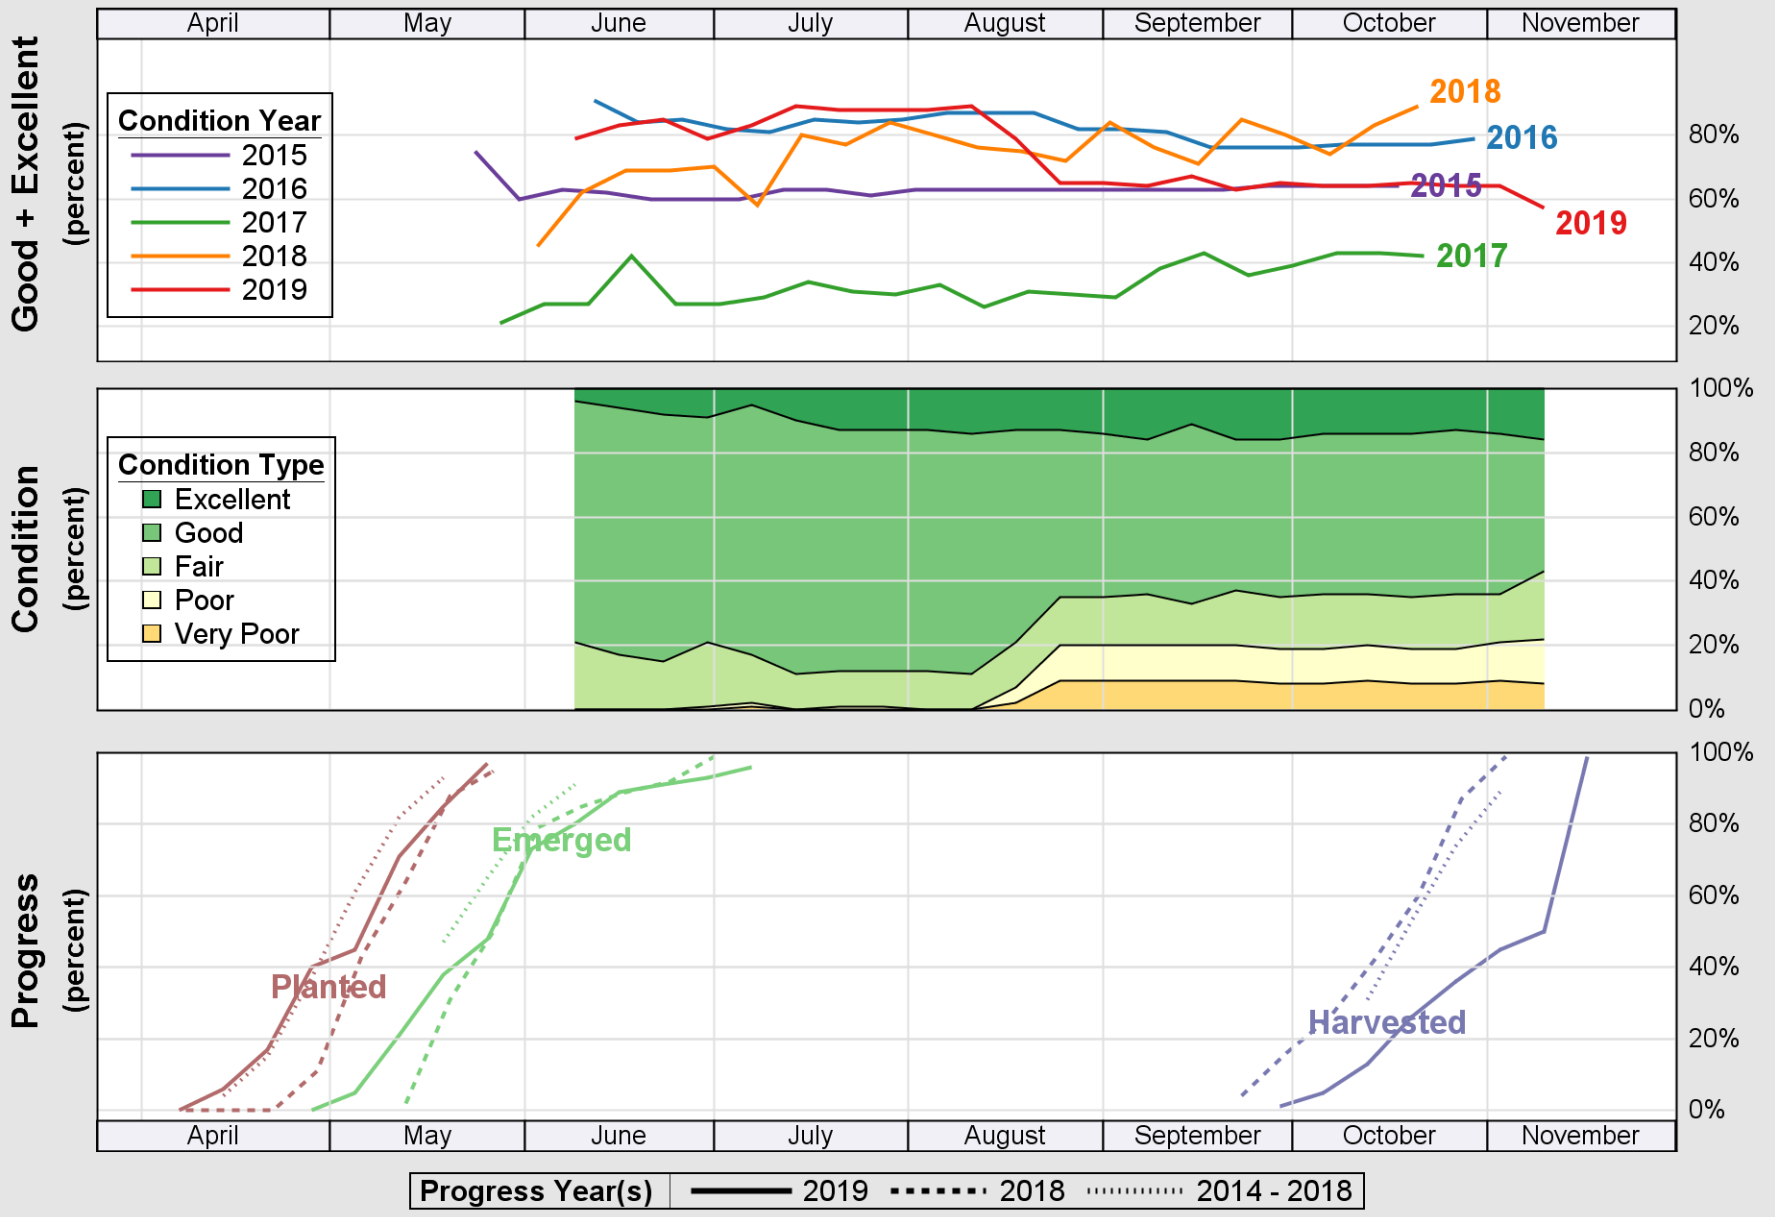

### Crop Progress and Condition: Oats in Montana , 2019

NASS

Source: National Agricultural Statistics Service (NASS), Crop Progress Report

USDA

# Crop Progress and Condition: Pasture and Range in Montana , 2019

NASS

Source: National Agricultural Statistics Service (NASS), Crop Progress Report

Source: National Agricultural Statistics Service (NASS), Crop Progress Report

Source: National Agricultural Statistics Service (NASS), Crop Progress Report

USDA