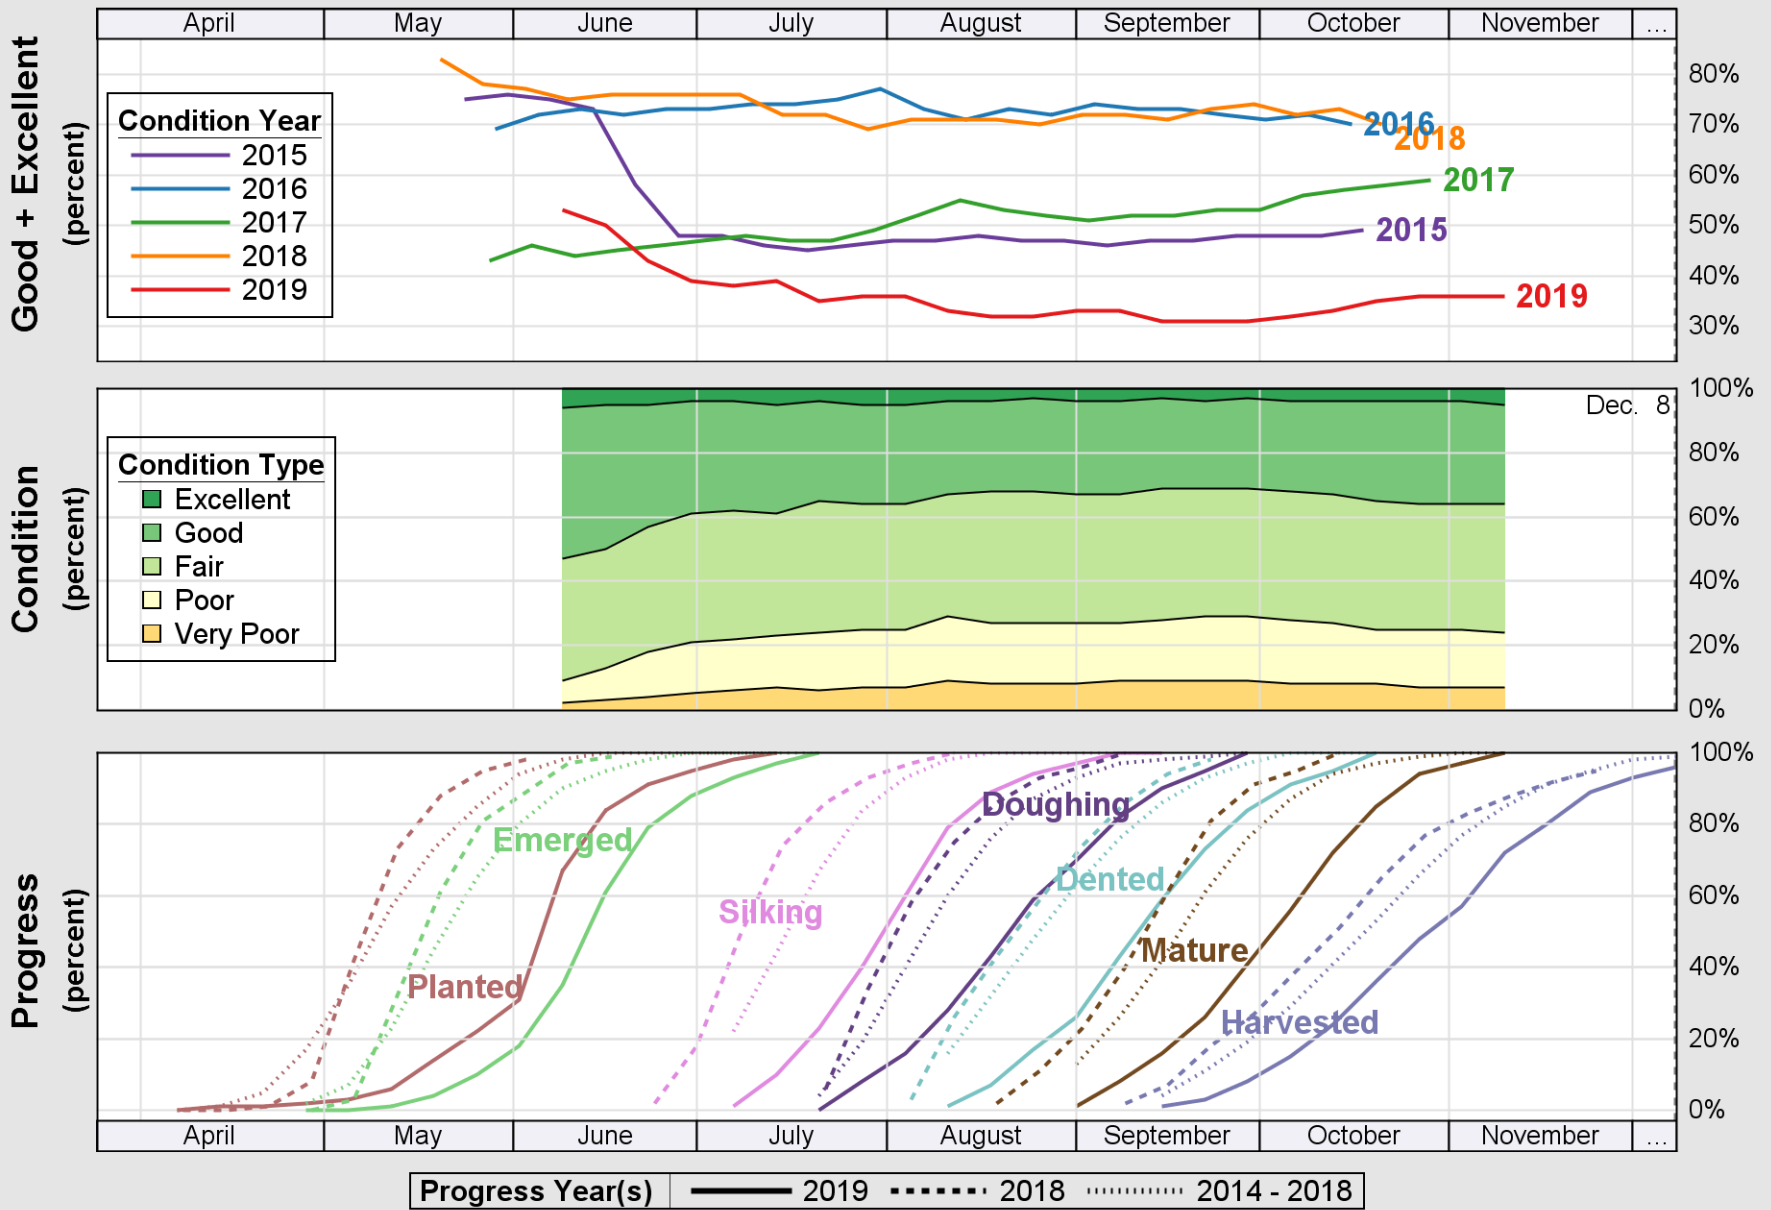

USDA

Crop Progress and Condition: Corn in Indiana , 2019

NASS

Source: National Agricultural Statistics Service (NASS), Crop Progress Report

Source: National Agricultural Statistics Service (NASS), Crop Progress Report

USDA

Crop Progress and Condition: Soybeans in Indiana , 2019

NASS

Source: National Agricultural Statistics Service (NASS), Crop Progress Report

USDA

Crop Progress and Condition: Winter Wheat in Indiana , 2019

NASS

Source: National Agricultural Statistics Service (NASS), Crop Progress Report