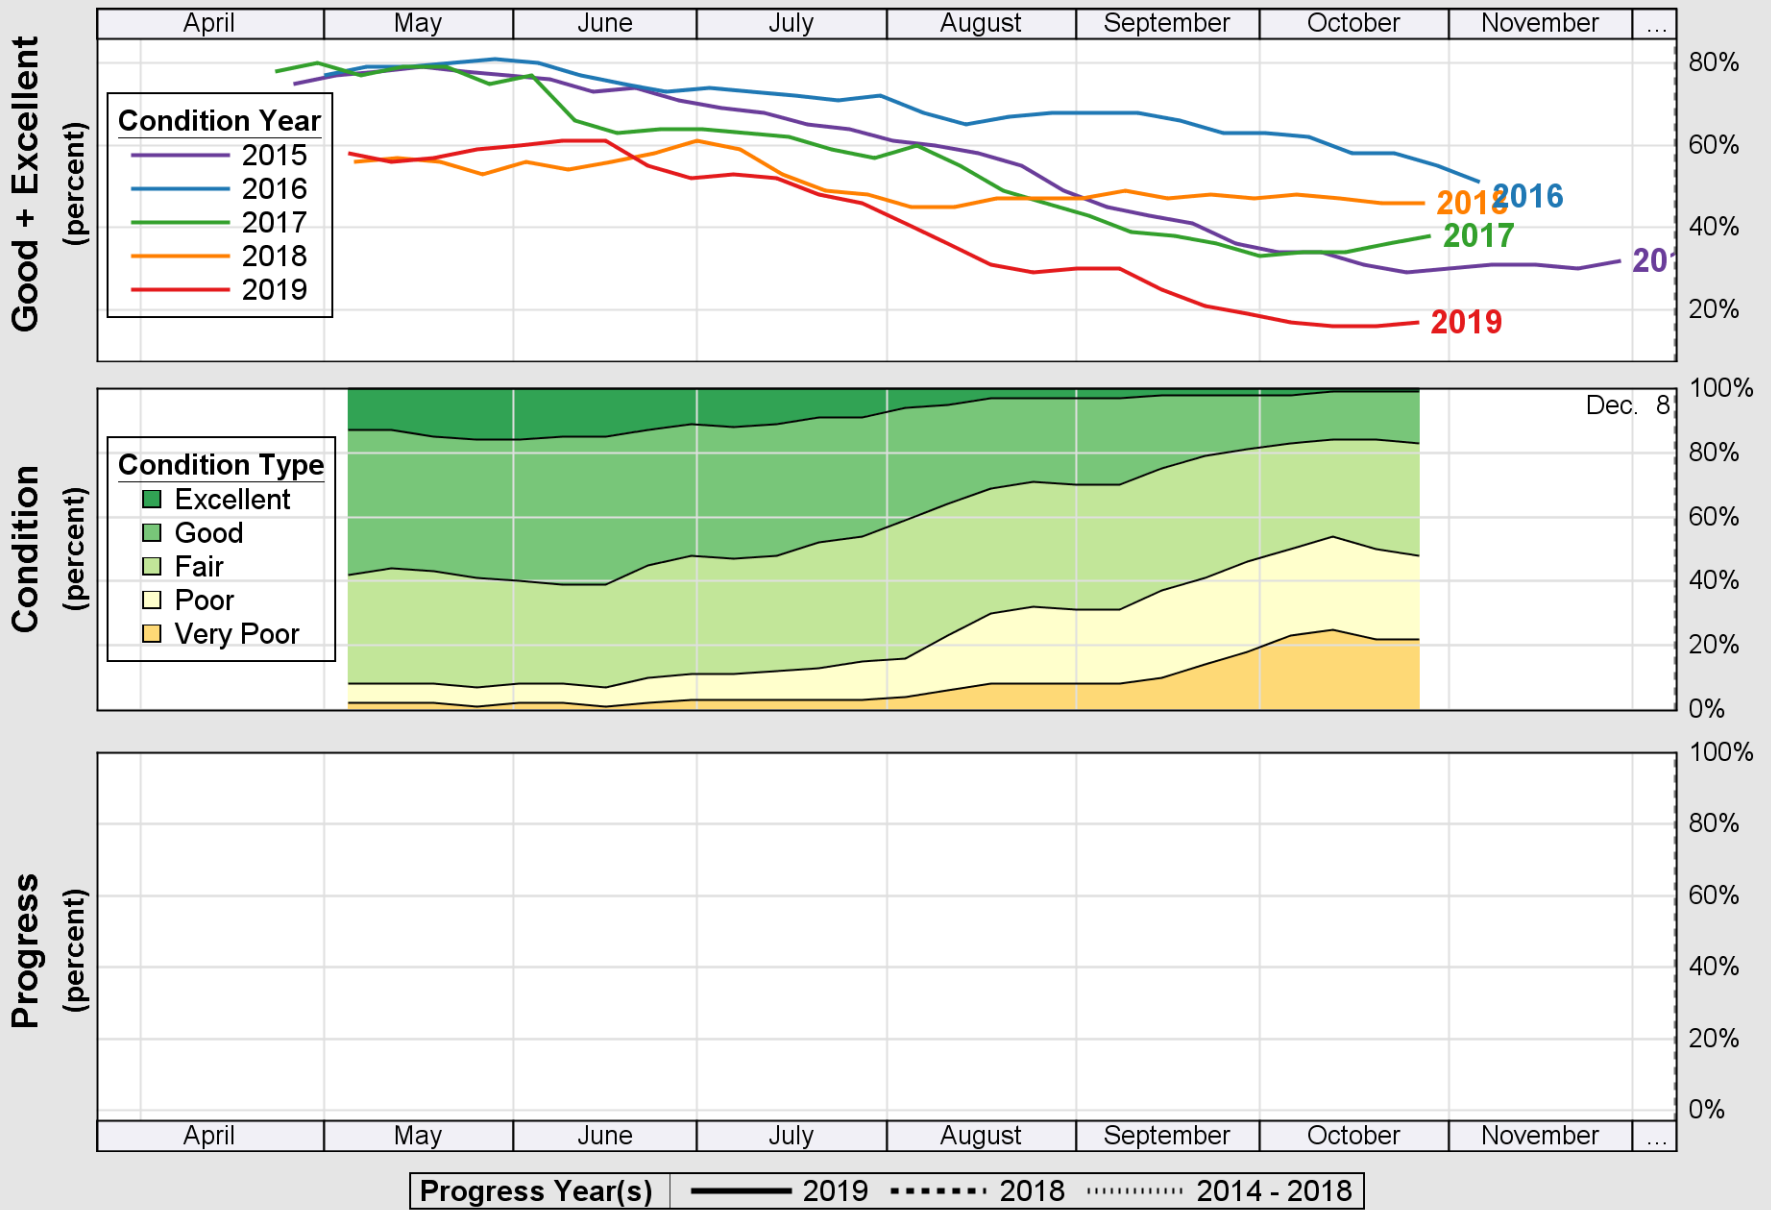

USDA

Crop Progress and Condition: Corn in Indiana , 2019

NASS

Source: National Agricultural Statistics Service (NASS), Crop Progress Report

Source: National Agricultural Statistics Service (NASS), Crop Progress Report

USDA

Crop Progress and Condition: Soybeans in Indiana , 2019

NASS

Source: National Agricultural Statistics Service (NASS), Crop Progress Report

USDA

Crop Progress and Condition: Winter Wheat in Indiana , 2019

NASS

Source: National Agricultural Statistics Service (NASS), Crop Progress Report