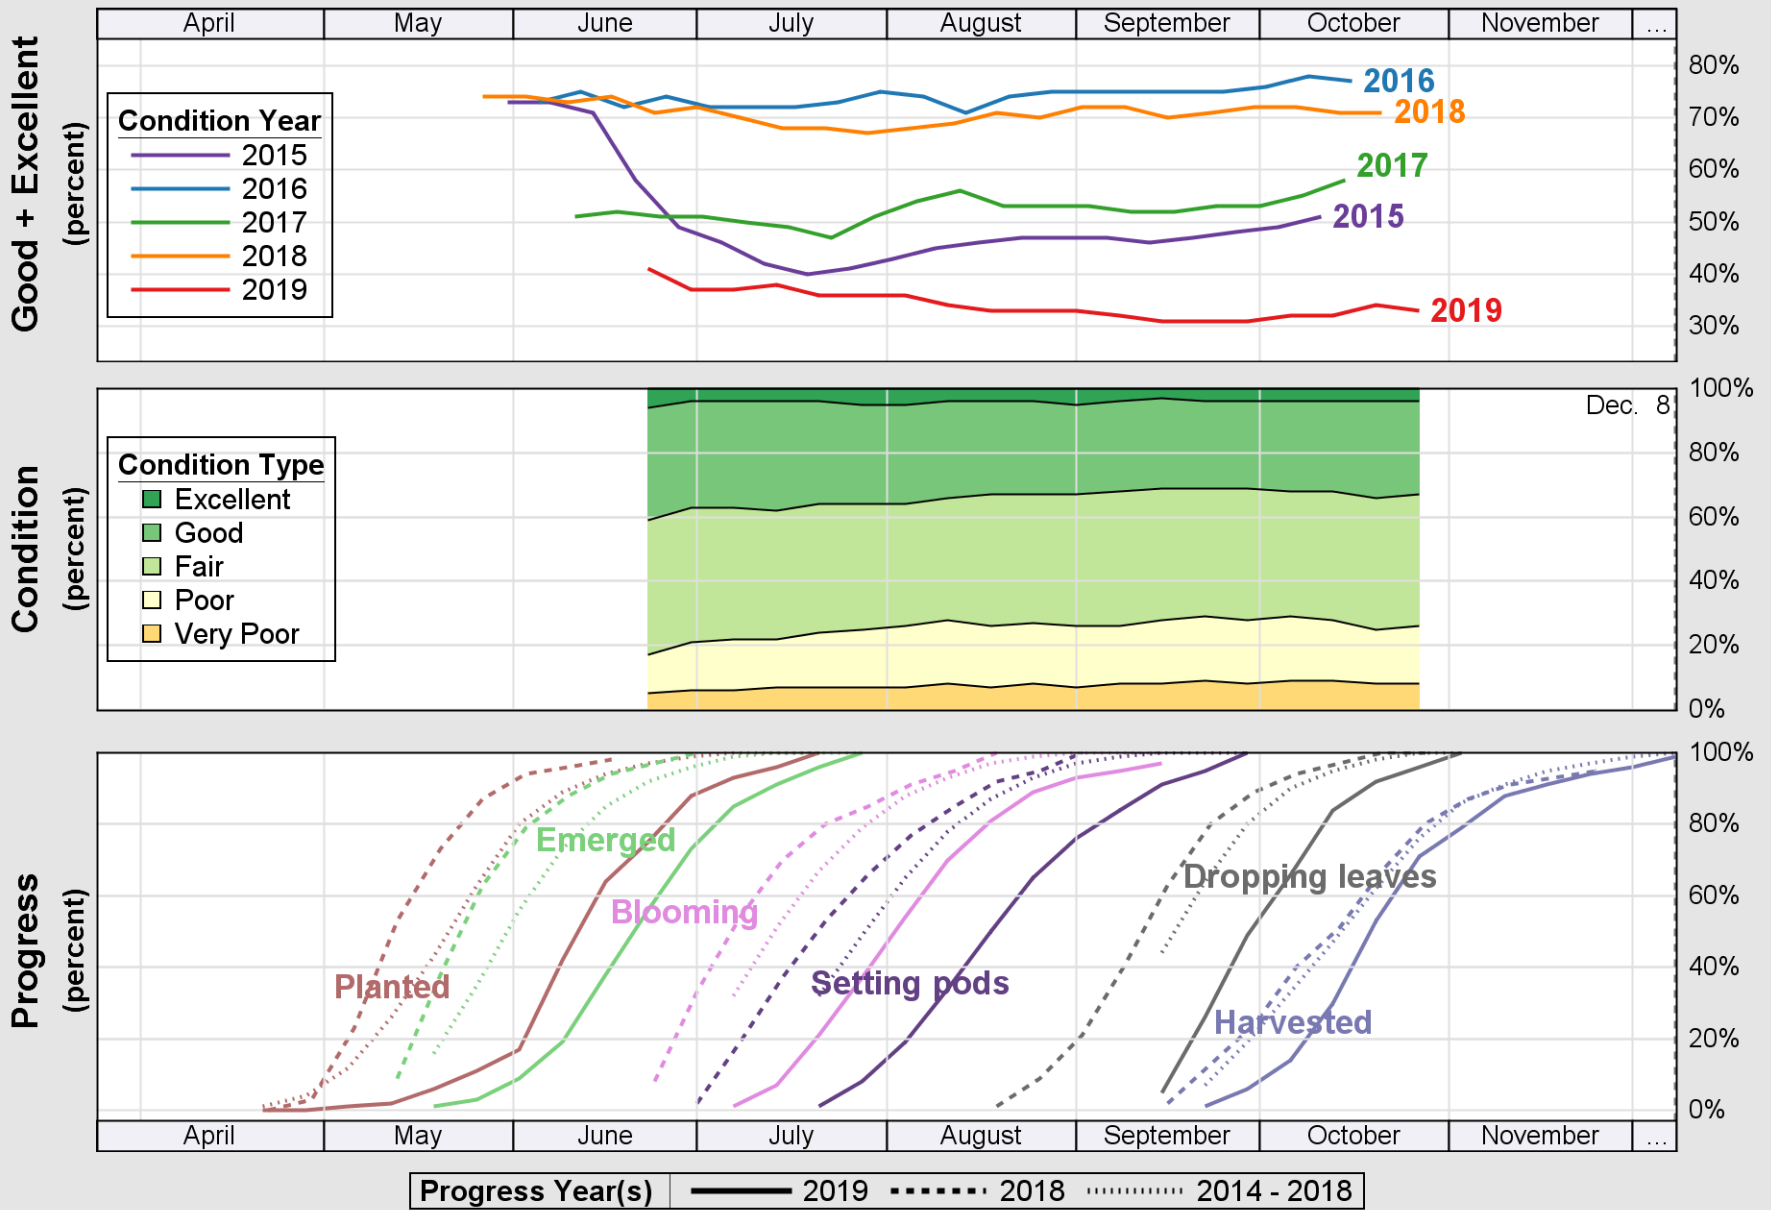

USDA

Crop Progress and Condition: Corn in Indiana , 2019

NASS

Source: National Agricultural Statistics Service (NASS), Crop Progress Report

Source: National Agricultural Statistics Service (NASS), Crop Progress Report

USDA

Crop Progress and Condition: Soybeans in Indiana , 2019

NASS

Source: National Agricultural Statistics Service (NASS), Crop Progress Report

USDA

Crop Progress and Condition: Winter Wheat in Indiana , 2019

NASS

Source: National Agricultural Statistics Service (NASS), Crop Progress Report