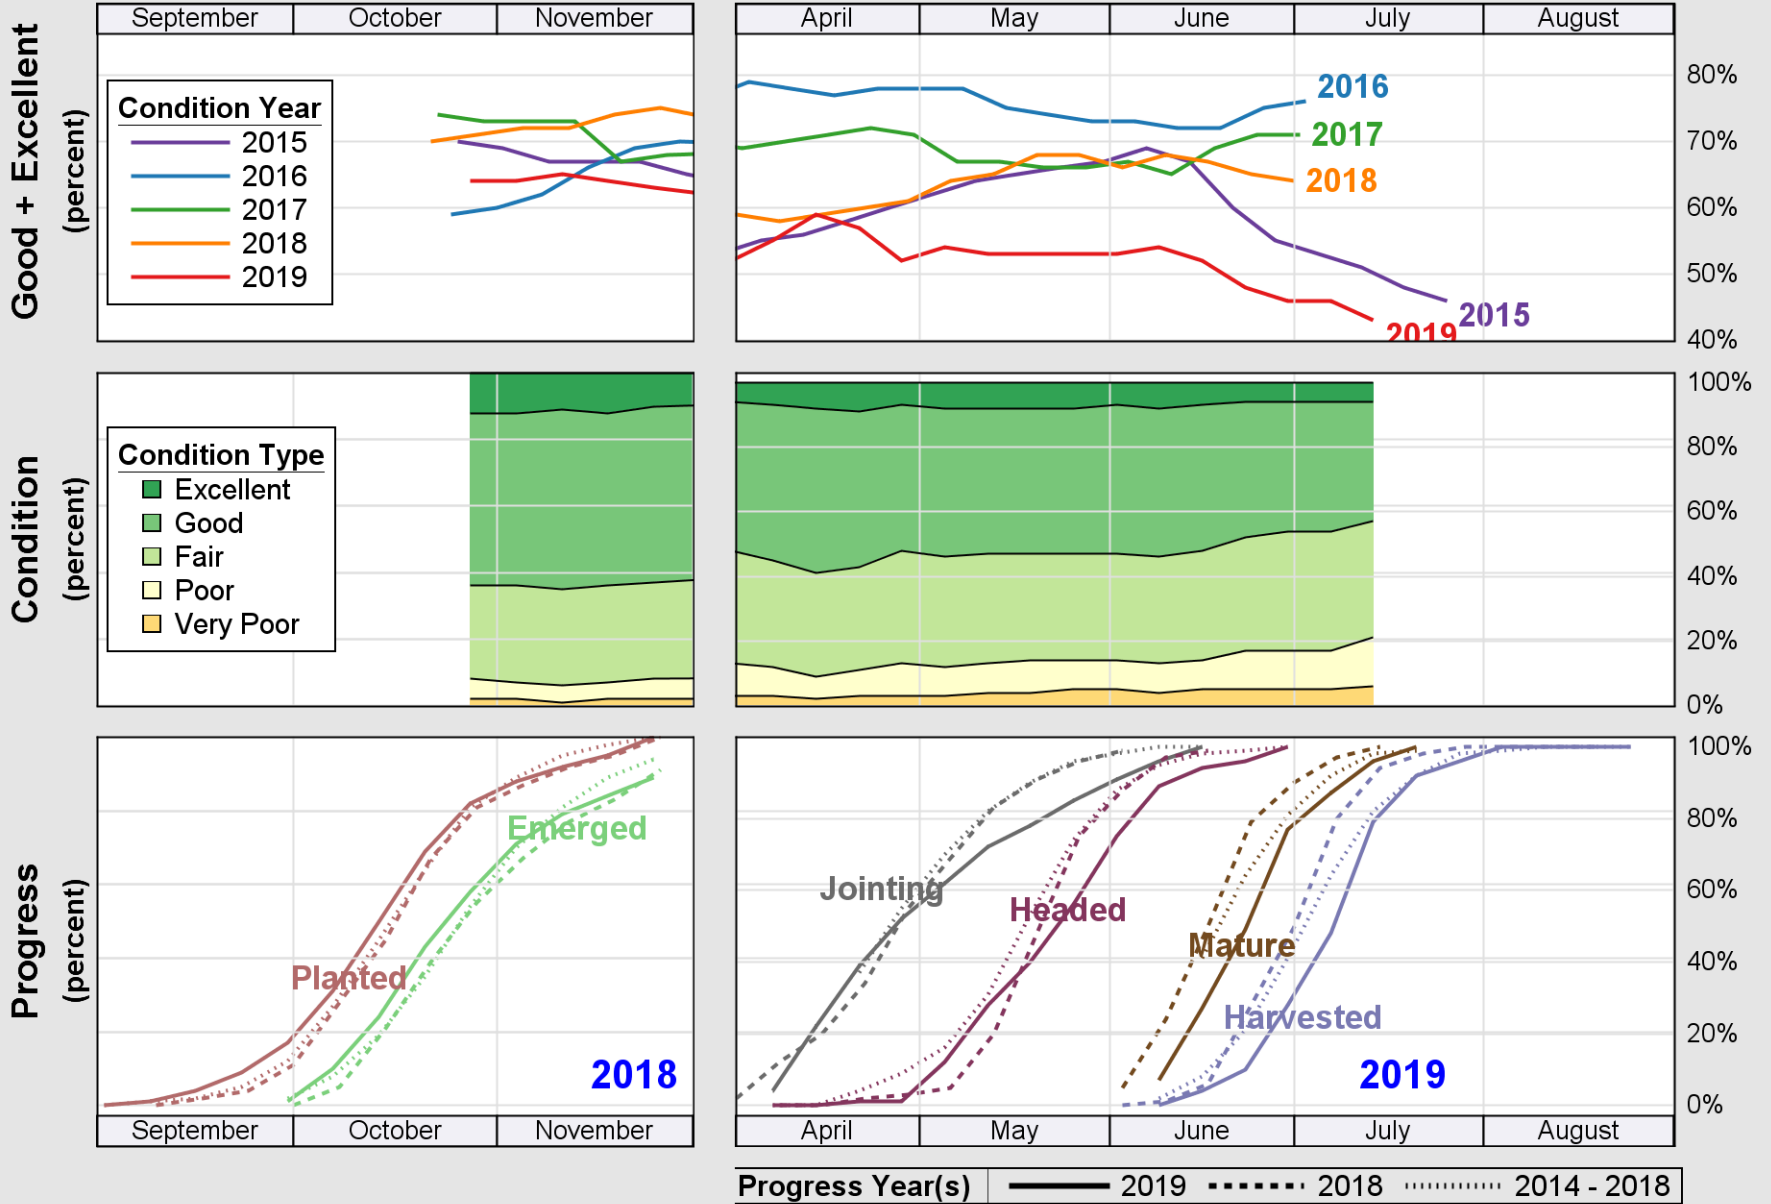

USDA

Crop Progress and Condition: Corn in Indiana , 2019

NASS

Source: National Agricultural Statistics Service (NASS), Crop Progress Report

Source: National Agricultural Statistics Service (NASS), Crop Progress Report

USDA

Crop Progress and Condition: Soybeans in Indiana , 2019

NASS

Source: National Agricultural Statistics Service (NASS), Crop Progress Report

USDA

Crop Progress and Condition: Winter Wheat in Indiana , 2019

NASS

Source: National Agricultural Statistics Service (NASS), Crop Progress Report