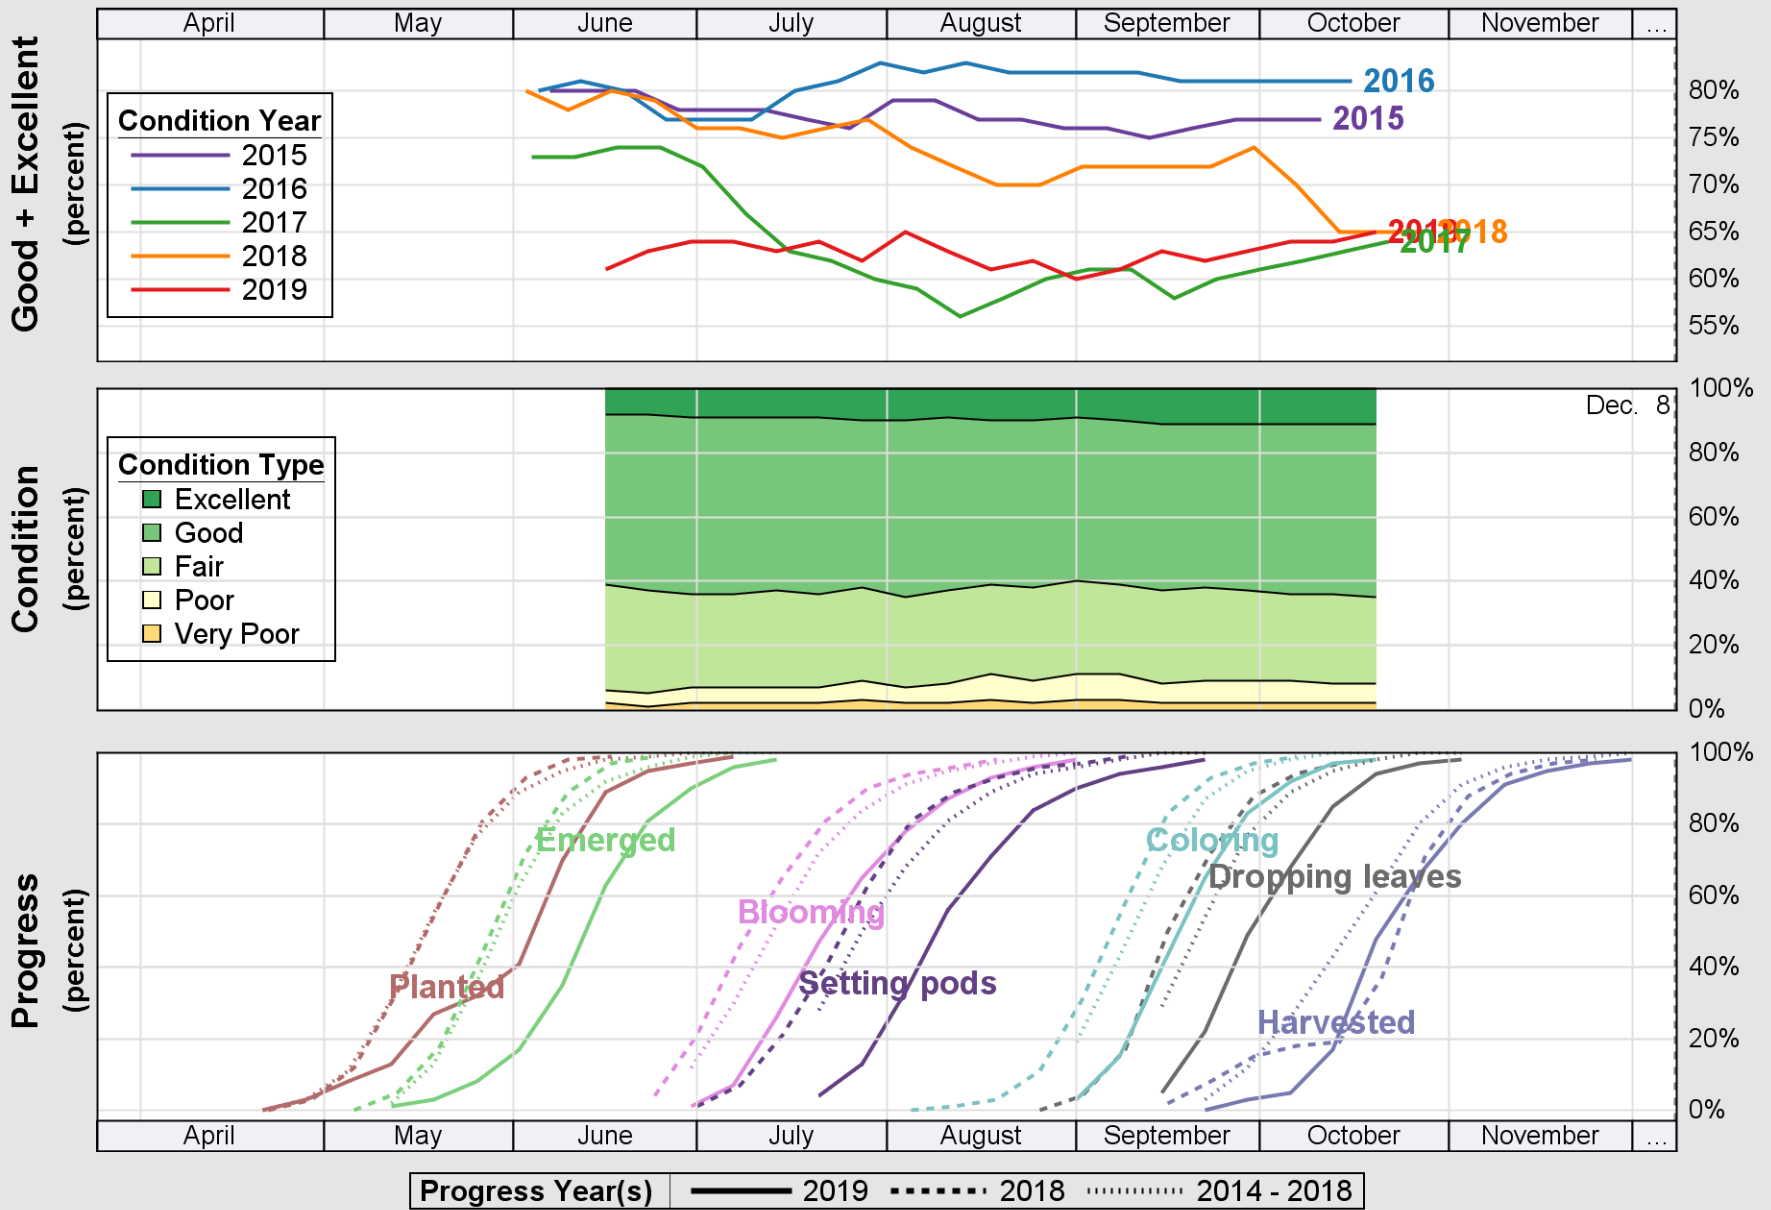

### Crop Progress and Condition: Oats in Iowa , 2019

NASS

Source: National Agricultural Statistics Service (NASS), Crop Progress Report

USDA

# Crop Progress and Condition: Pasture and Range in Iowa , 2019

NASS

Source: National Agricultural Statistics Service (NASS), Crop Progress Report

USDA

# Crop Progress and Condition: Soybeans in Iowa, 2019

NASS

Source: National Agricultural Statistics Service (NASS), Crop Progress Report