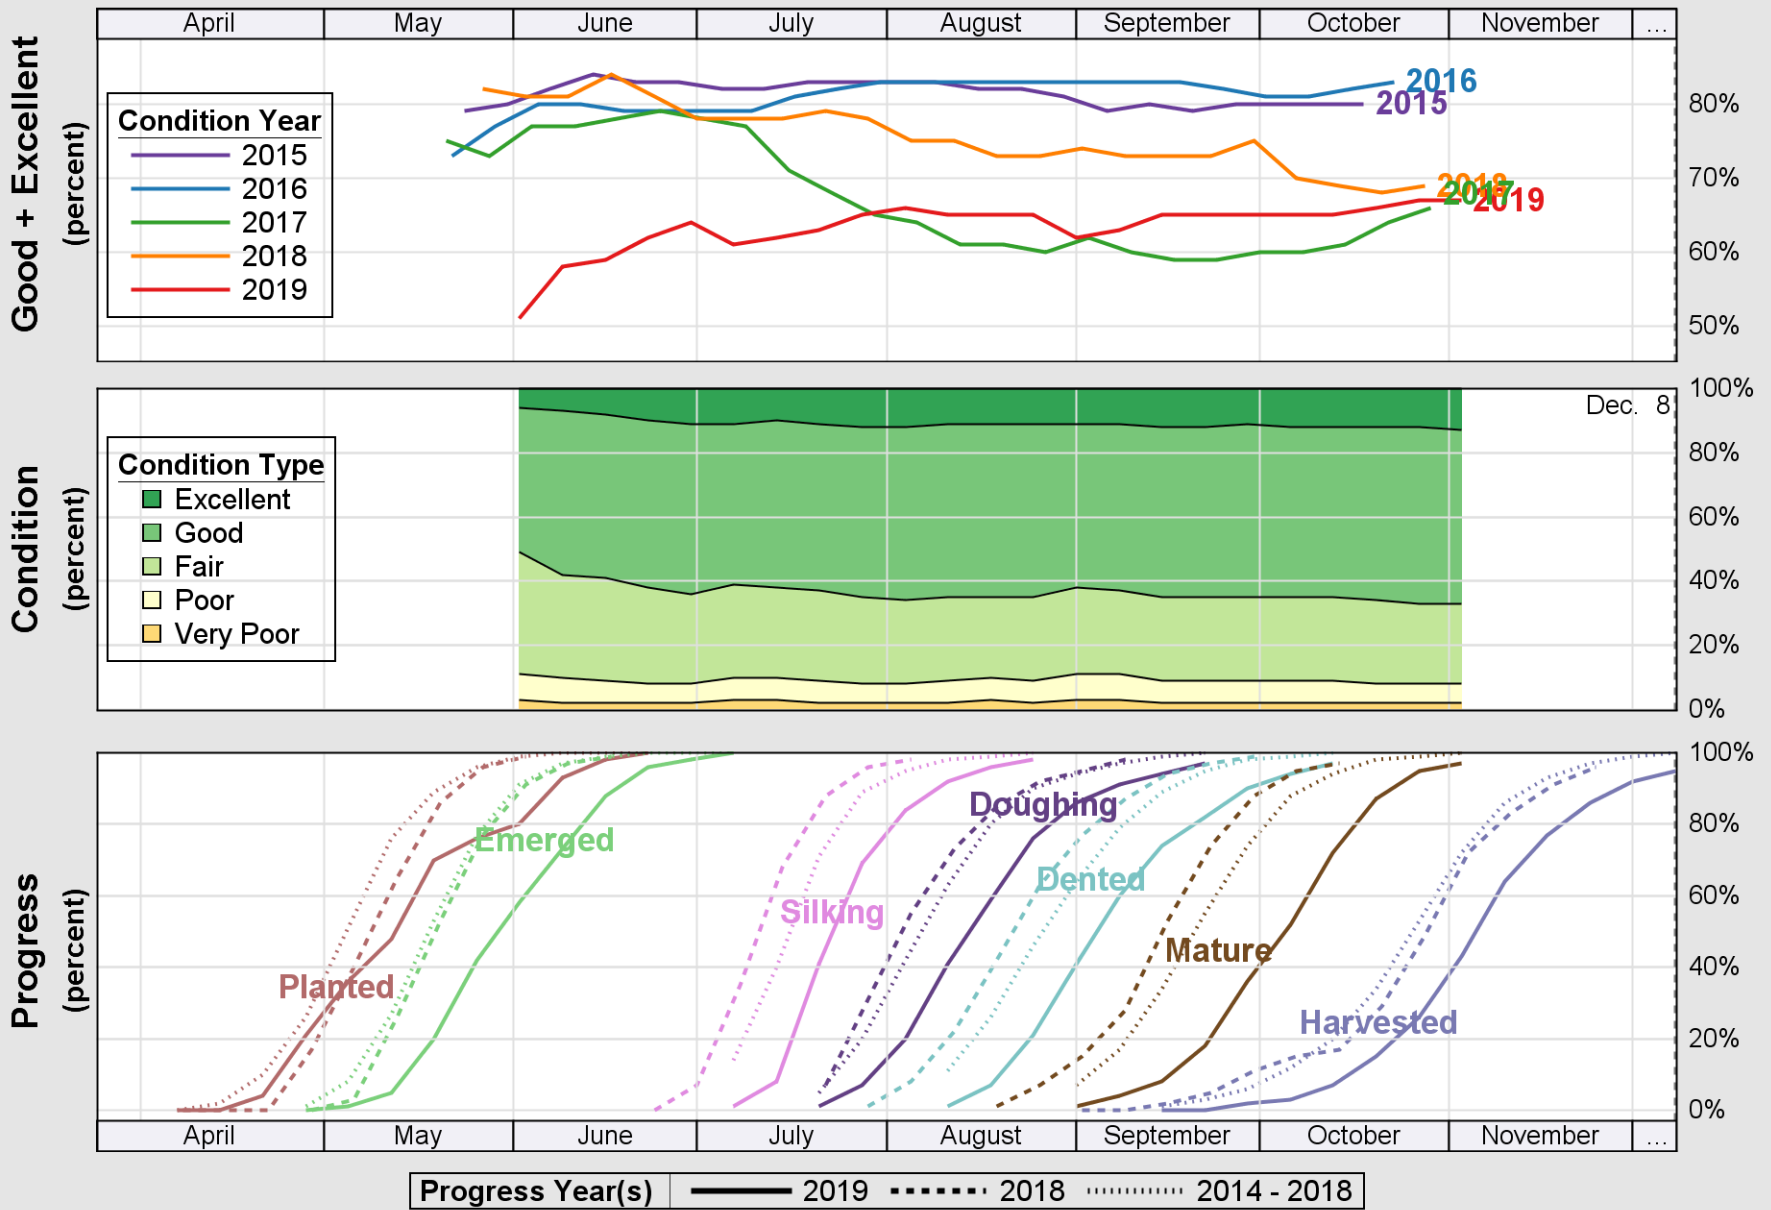

### Crop Progress and Condition: Corn in Iowa , 2019

NASS

Source: National Agricultural Statistics Service (NASS), Crop Progress Report

USDA