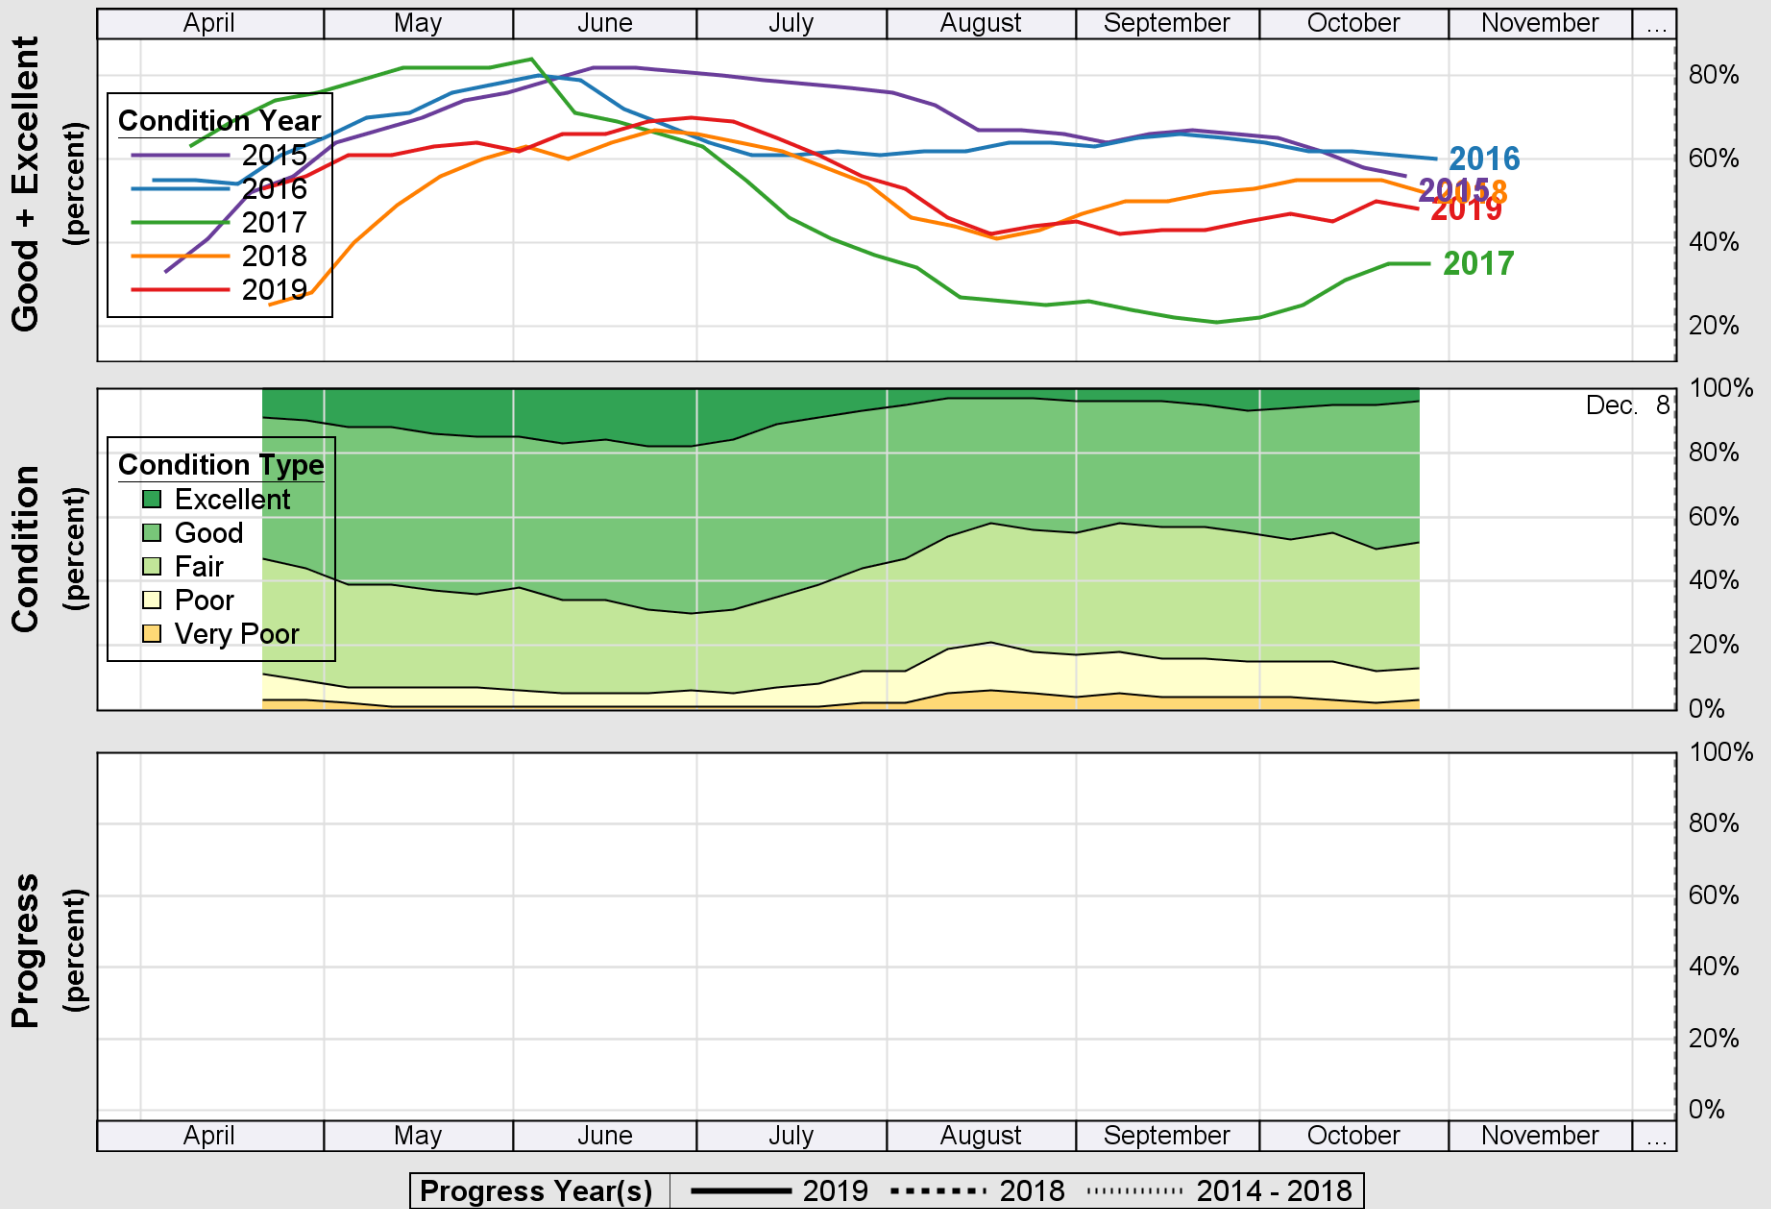

### Crop Progress and Condition: Corn in Iowa , 2019

NASS

Source: National Agricultural Statistics Service (NASS), Crop Progress Report

USDA

### Crop Progress and Condition: Oats in Iowa , 2019

NASS

Source: National Agricultural Statistics Service (NASS), Crop Progress Report

USDA

# Crop Progress and Condition: Pasture and Range in Iowa , 2019

NASS

Source: National Agricultural Statistics Service (NASS), Crop Progress Report

USDA