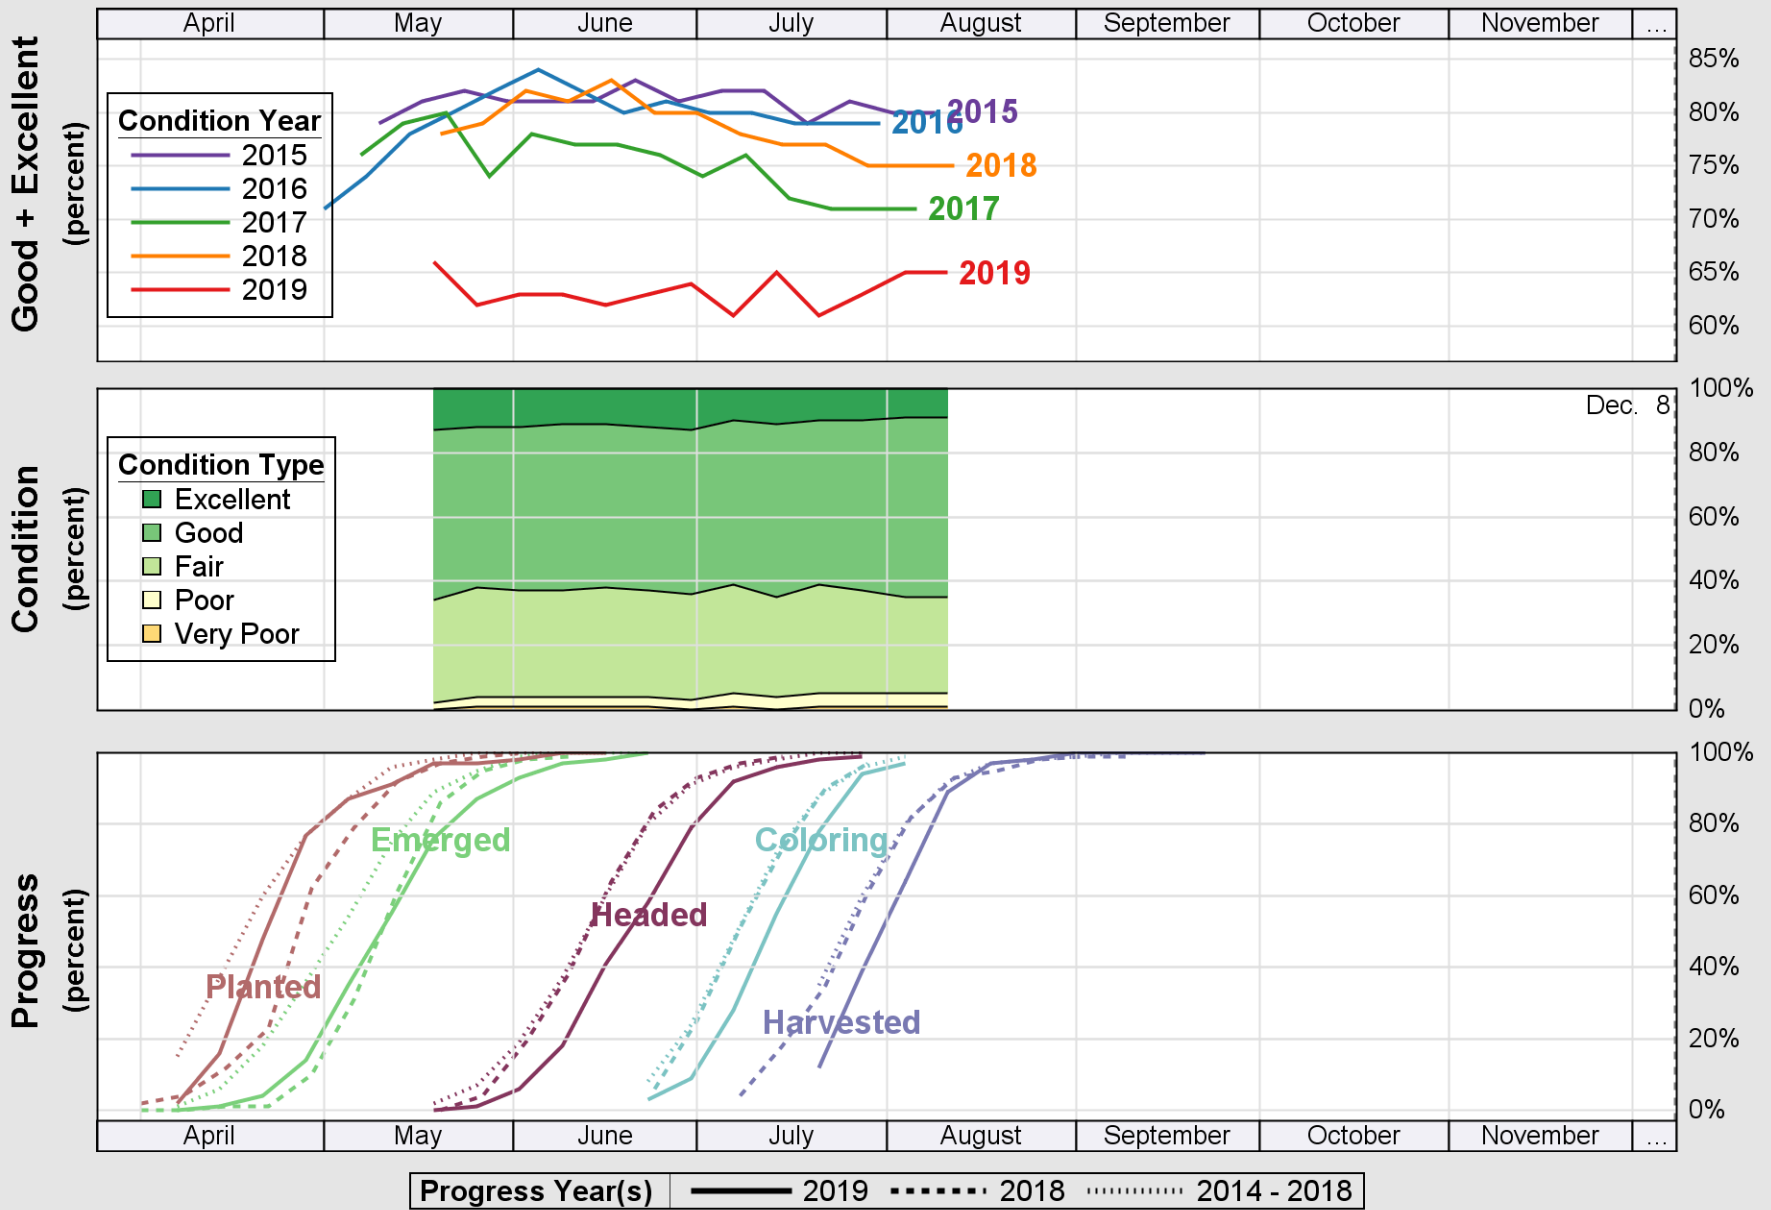

### Crop Progress and Condition: Corn in Iowa , 2019

NASS

Source: National Agricultural Statistics Service (NASS), Crop Progress Report

USDA

### Crop Progress and Condition: Oats in Iowa , 2019

NASS

Source: National Agricultural Statistics Service (NASS), Crop Progress Report

USDA