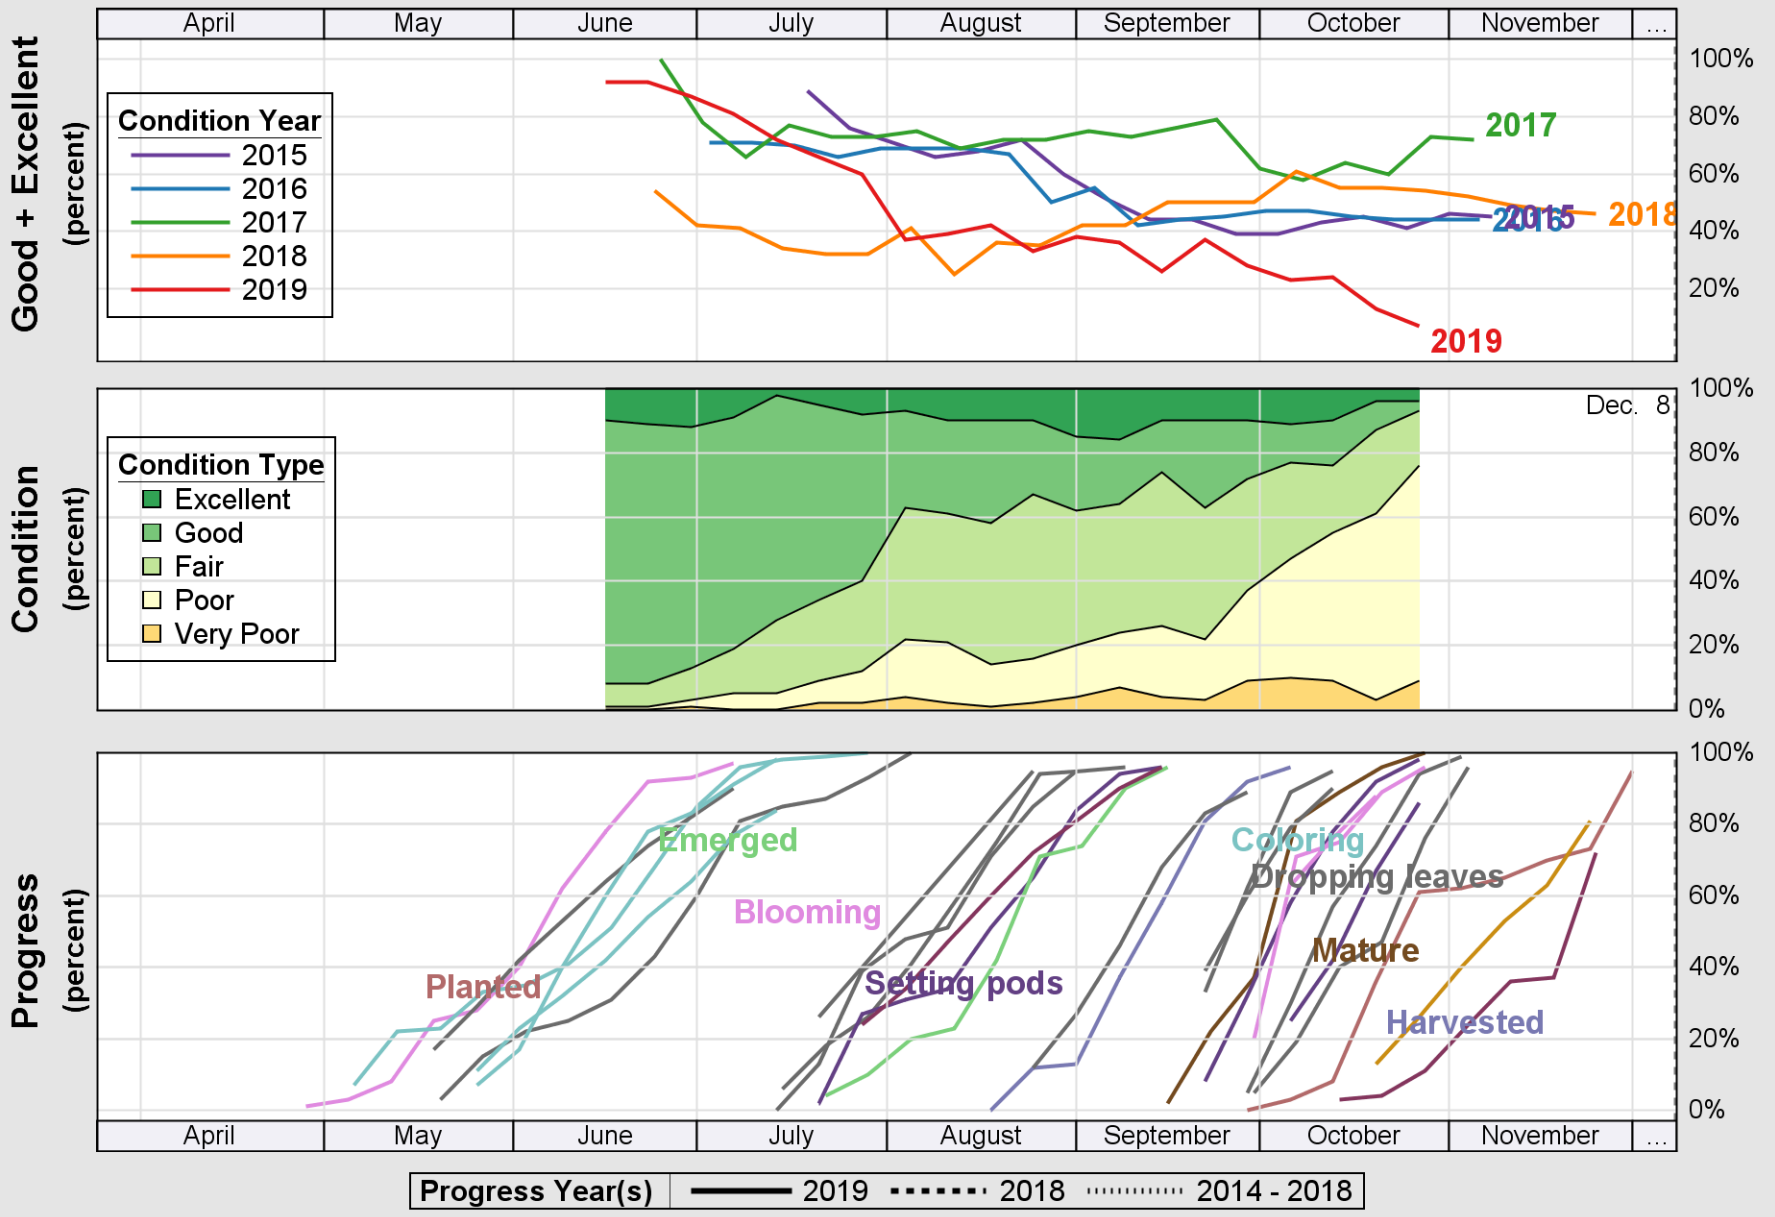

NASS

Source: National Agricultural Statistics Service (NASS), Crop Progress Report

USDA

Crop Progress and Condition: Soybeans in Delaware , 2019

NASS

Source: National Agricultural Statistics Service (NASS), Crop Progress Report

USDA

Crop Progress and Condition: Winter Wheat in Delaware , 2019

NASS

Source: National Agricultural Statistics Service (NASS), Crop Progress Report