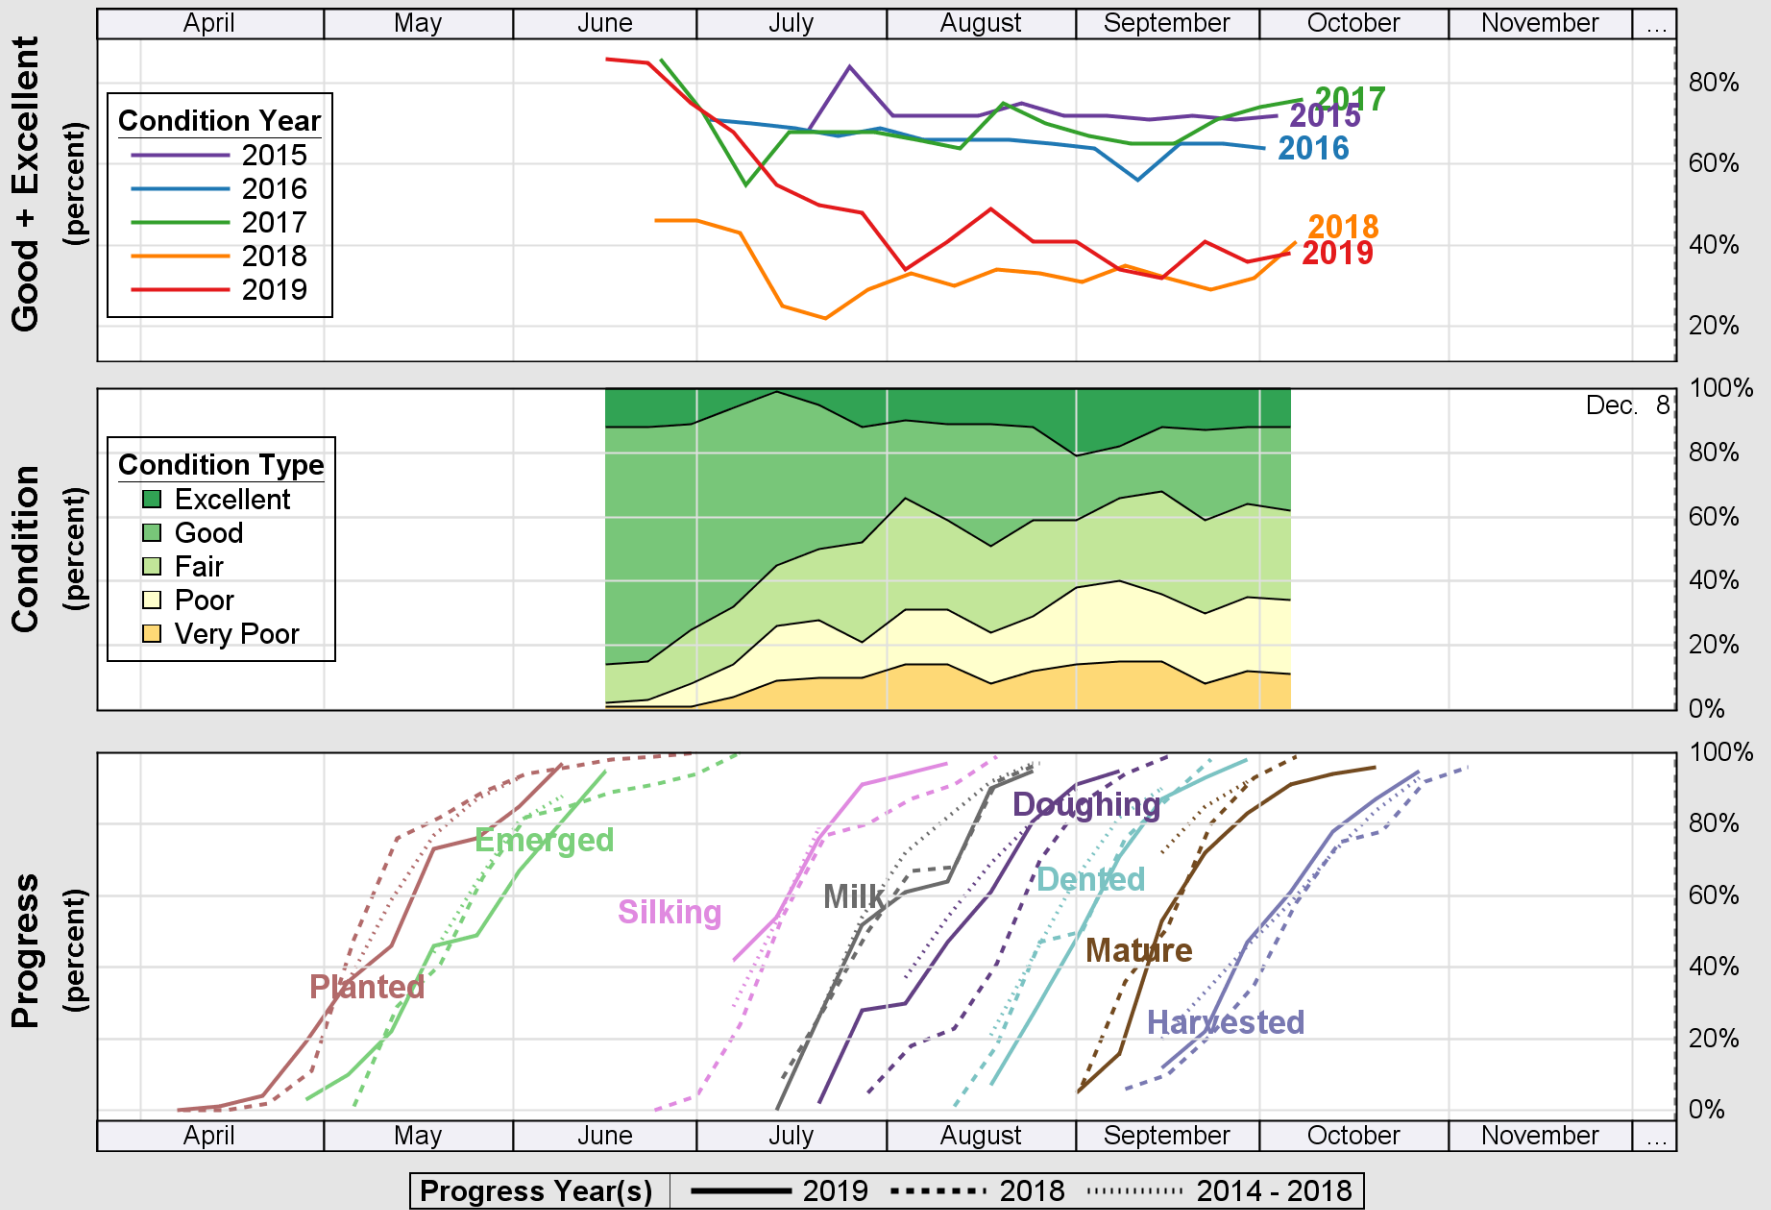

USDA

Crop Progress and Condition: Corn in Delaware , 2019

NASS

Source: National Agricultural Statistics Service (NASS), Crop Progress Report

USDA

Crop Progress and Condition: Pasture and Range in Delaware , 2019

NASS

Source: National Agricultural Statistics Service (NASS), Crop Progress Report

USDA

Crop Progress and Condition: Soybeans in Delaware , 2019

NASS

Source: National Agricultural Statistics Service (NASS), Crop Progress Report

USDA

Crop Progress and Condition: Winter Wheat in Delaware , 2019

NASS

Source: National Agricultural Statistics Service (NASS), Crop Progress Report