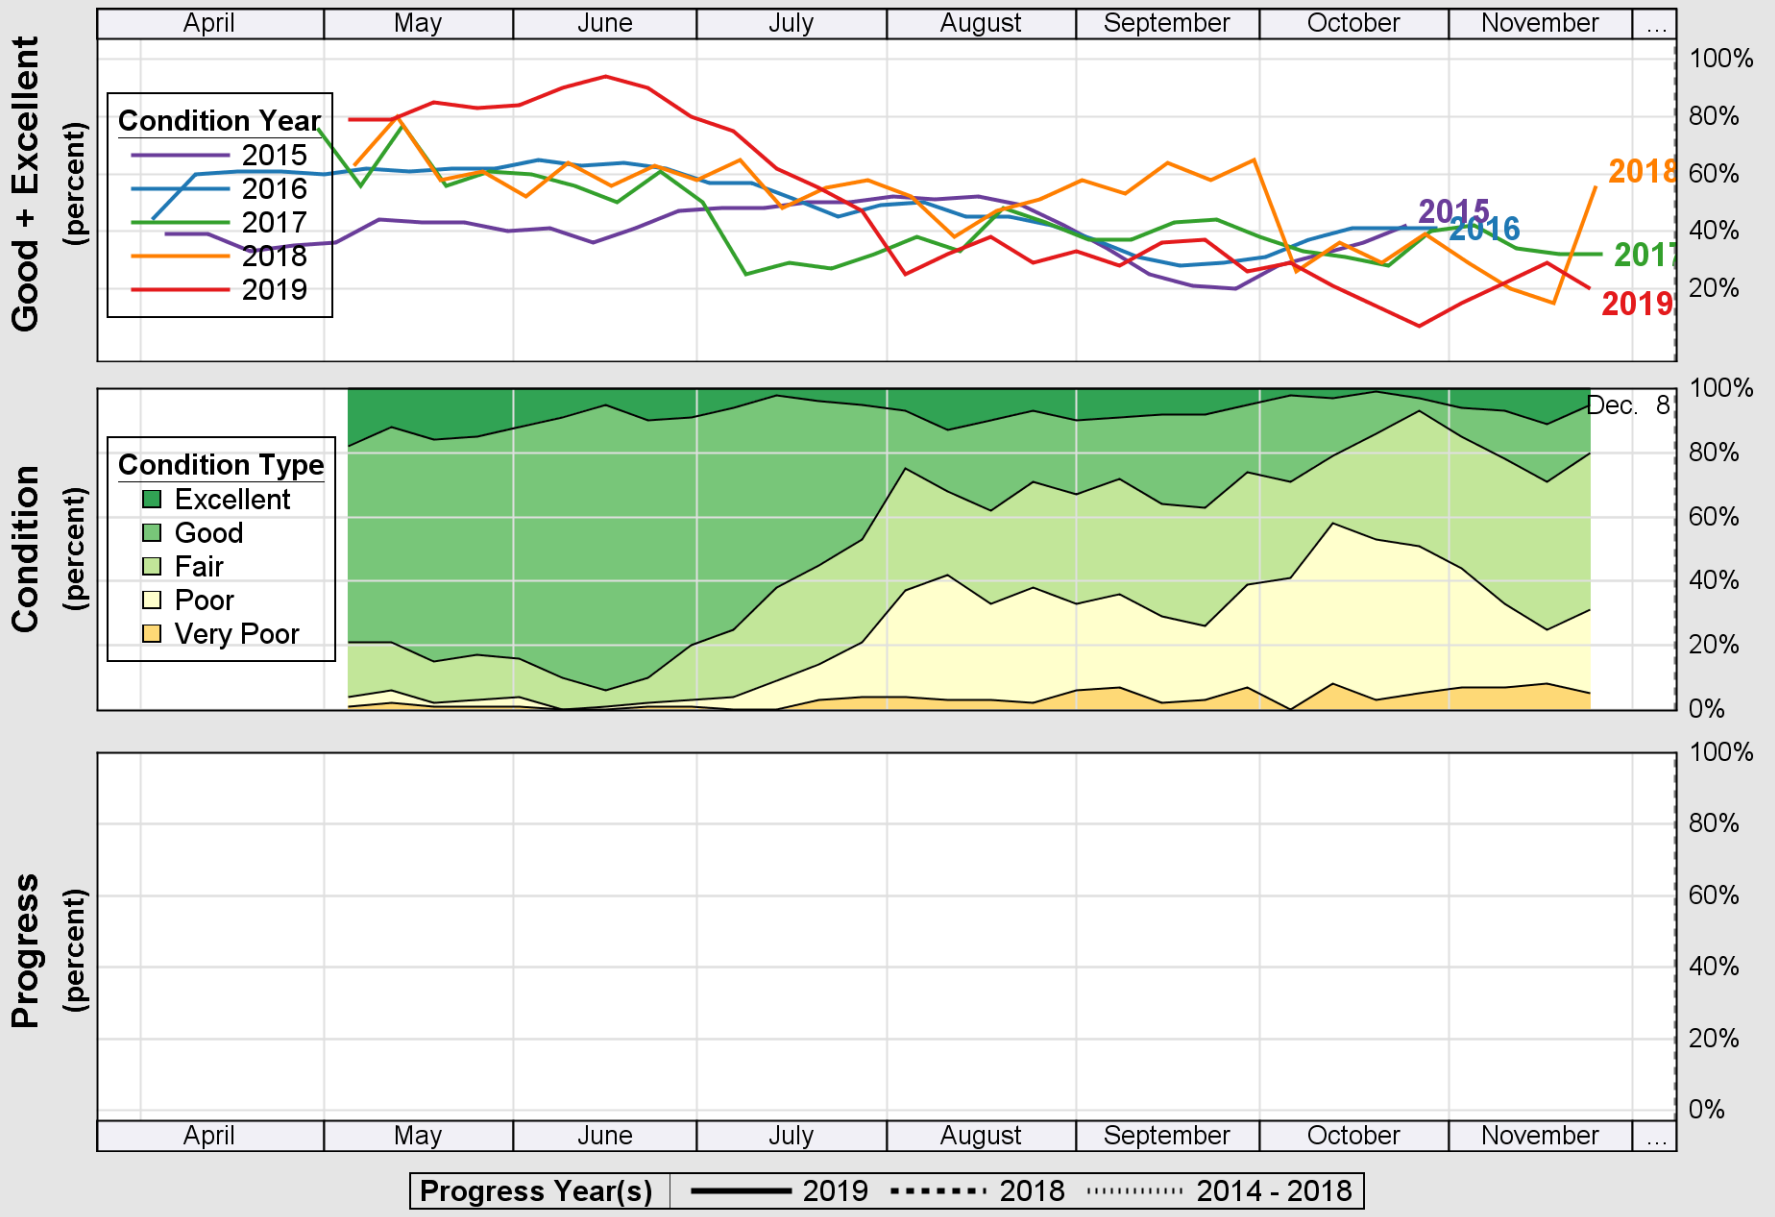

USDA

Crop Progress and Condition: Corn in Delaware , 2019

NASS

Source: National Agricultural Statistics Service (NASS), Crop Progress Report

USDA

Crop Progress and Condition: Pasture and Range in Delaware , 2019

NASS

Source: National Agricultural Statistics Service (NASS), Crop Progress Report

USDA

Crop Progress and Condition: Soybeans in Delaware , 2019

NASS

Source: National Agricultural Statistics Service (NASS), Crop Progress Report

USDA

Crop Progress and Condition: Winter Wheat in Delaware , 2019

NASS

Source: National Agricultural Statistics Service (NASS), Crop Progress Report