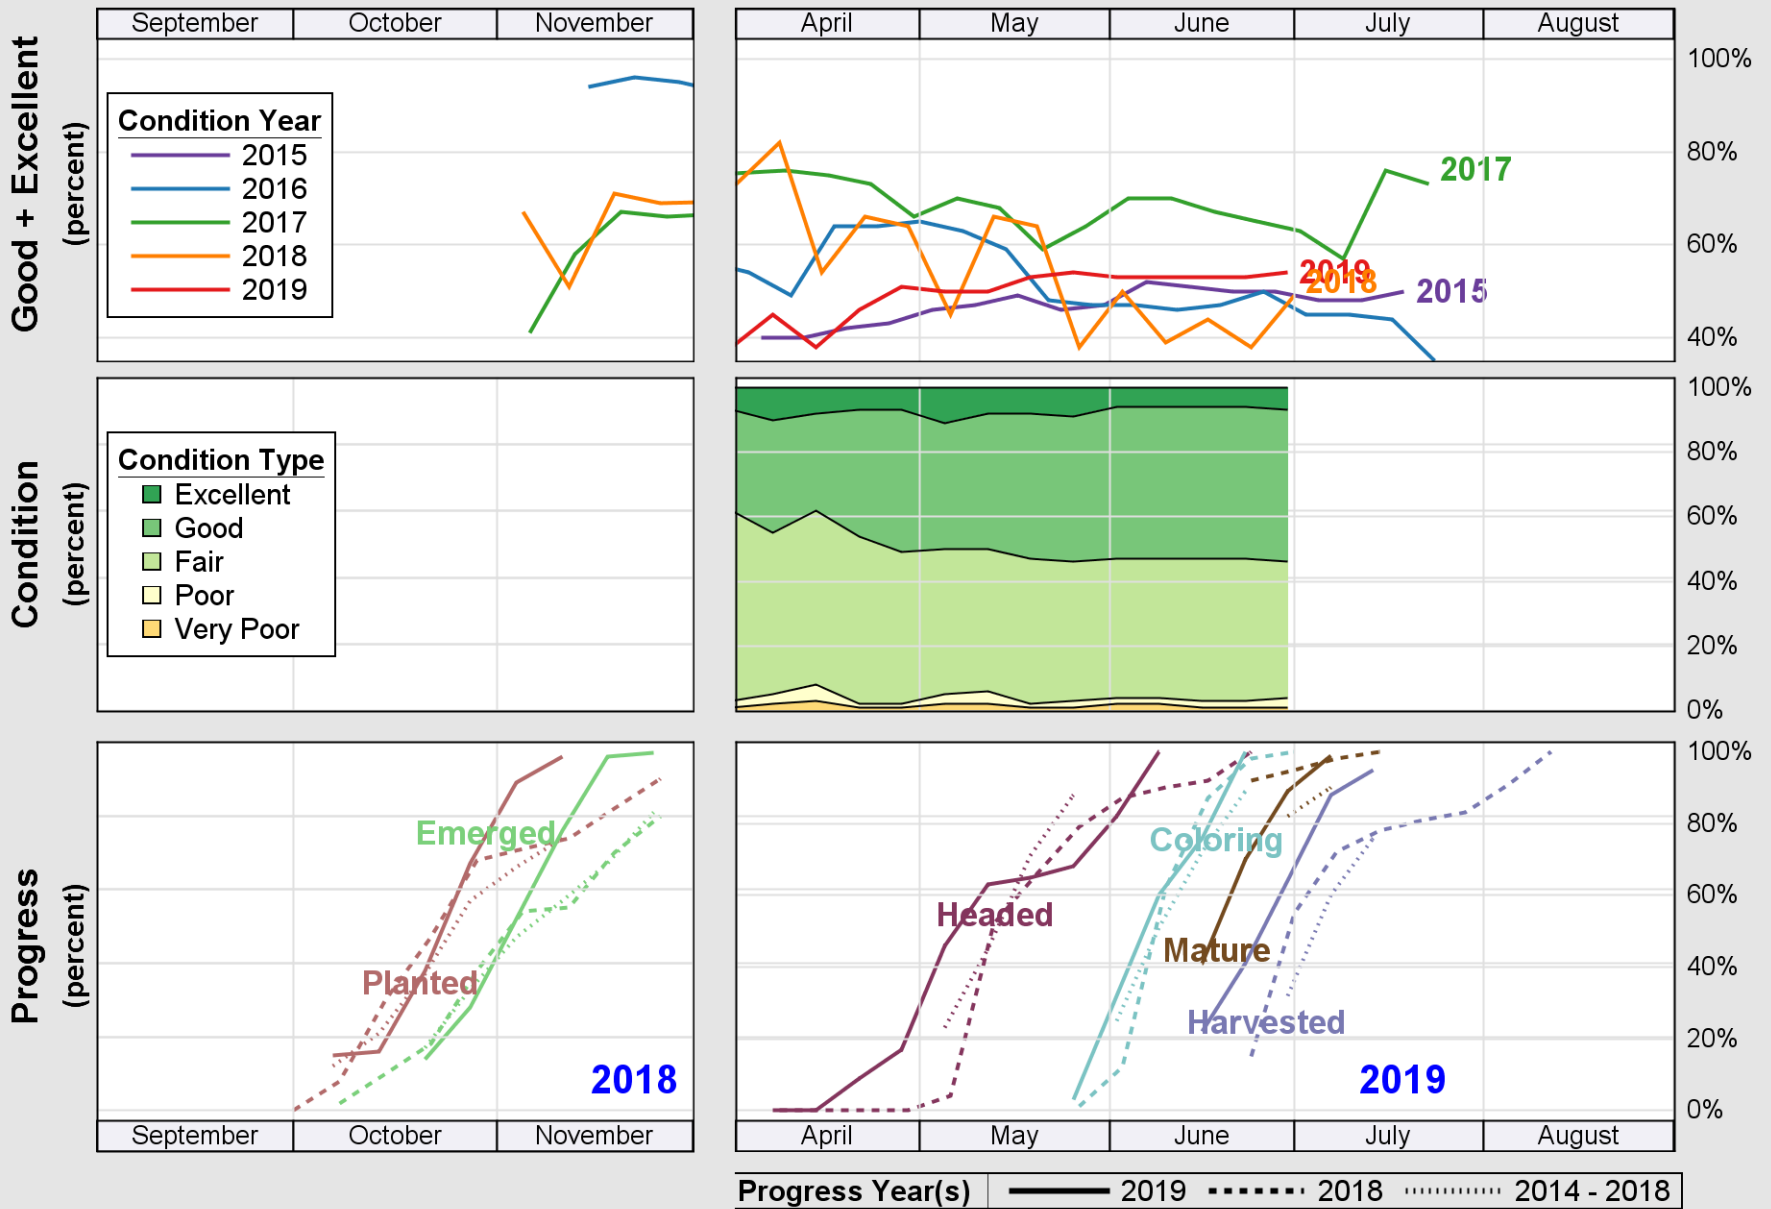

USDA

Crop Progress and Condition: Corn in Delaware , 2019

NASS

Source: National Agricultural Statistics Service (NASS), Crop Progress Report

USDA

Crop Progress and Condition: Pasture and Range in Delaware , 2019

NASS

Source: National Agricultural Statistics Service (NASS), Crop Progress Report

USDA

Crop Progress and Condition: Soybeans in Delaware , 2019

NASS

Source: National Agricultural Statistics Service (NASS), Crop Progress Report

USDA

Crop Progress and Condition: Winter Wheat in Delaware , 2019

NASS

Source: National Agricultural Statistics Service (NASS), Crop Progress Report