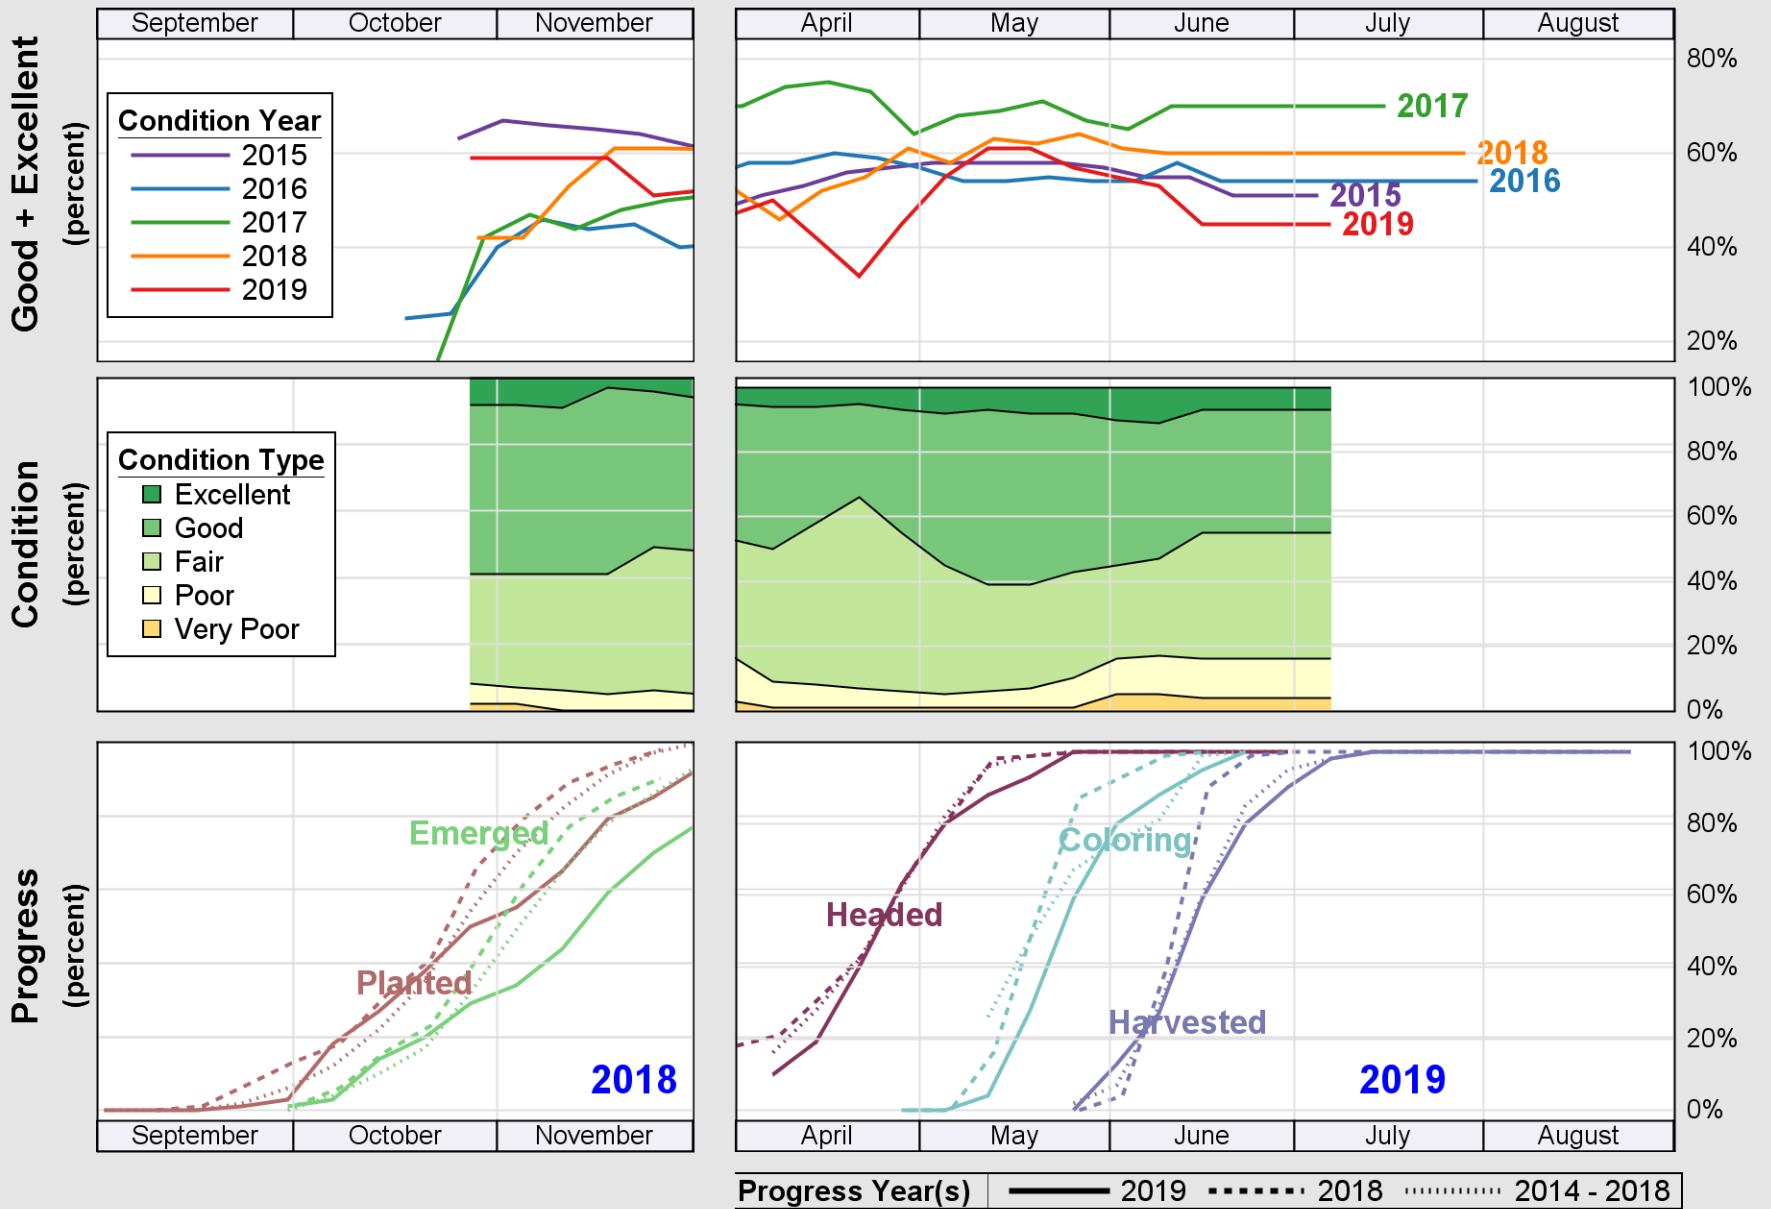

USDA

Crop Progress and Condition: Soybeans in Arkansas , 2019

NASS

Source: National Agricultural Statistics Service (NASS), Crop Progress Report

USDA

Crop Progress and Condition: Winter Wheat in Arkansas , 2019

NASS

Source: National Agricultural Statistics Service (NASS), Crop Progress Report