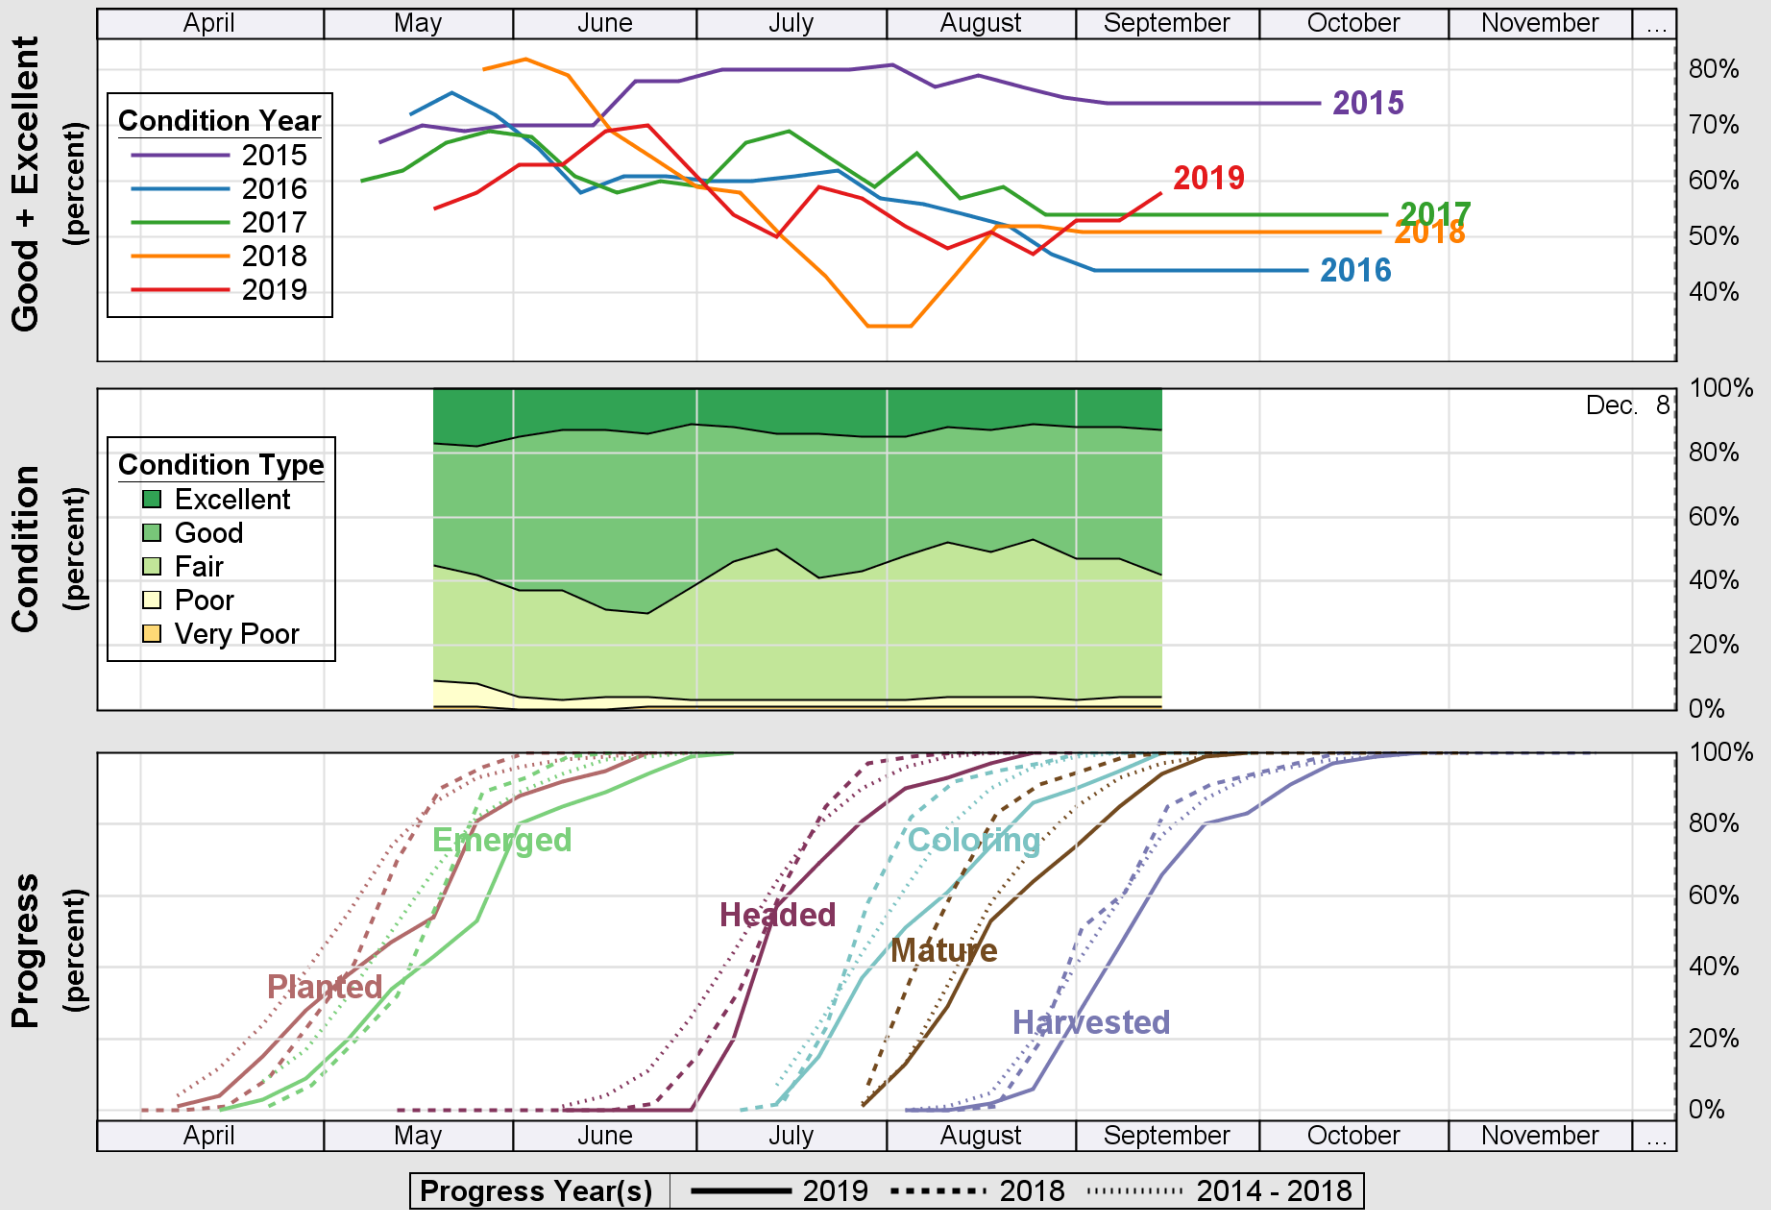

USDA

Crop Progress and Condition: Sorghum in Arkansas , 2019

NASS

Source: National Agricultural Statistics Service (NASS), Crop Progress Report