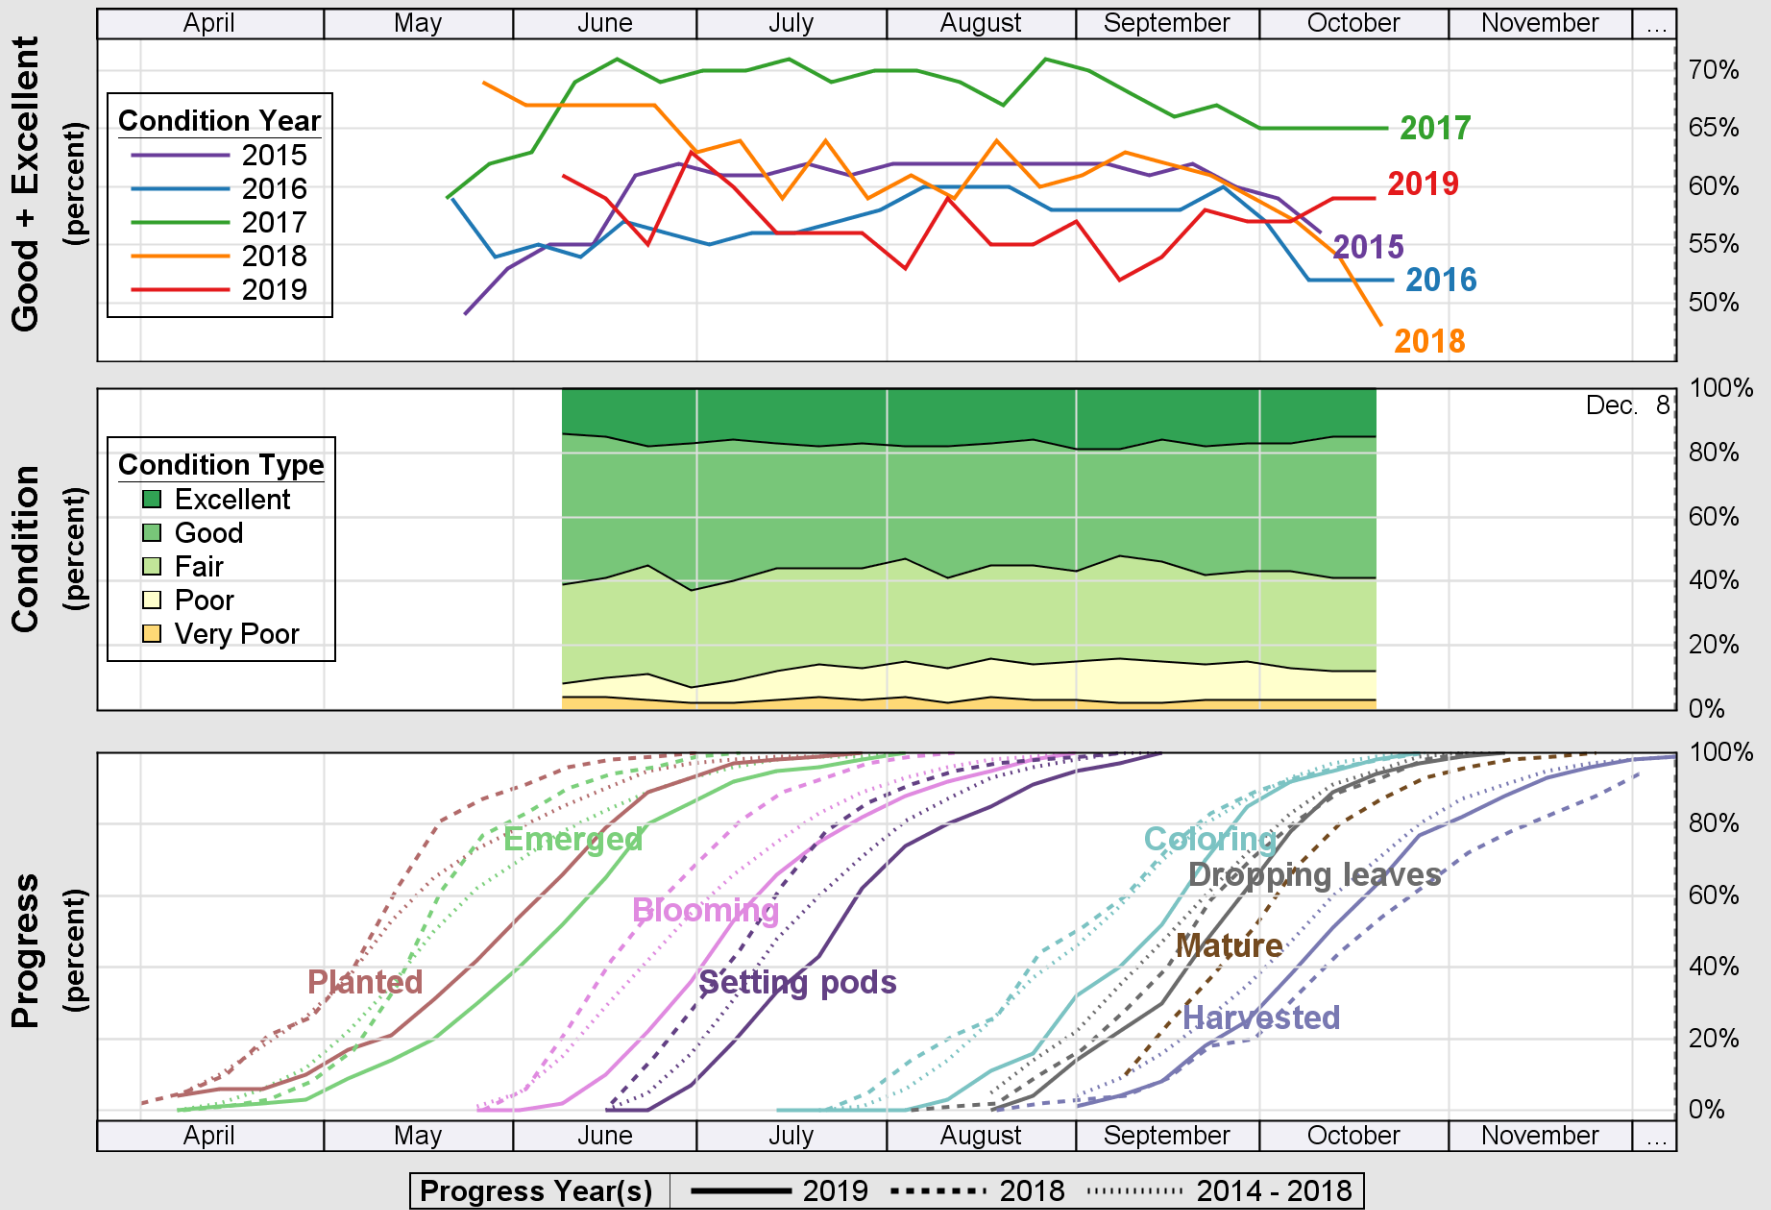

USDA

Crop Progress and Condition: Soybeans in Arkansas , 2019

NASS

Source: National Agricultural Statistics Service (NASS), Crop Progress Report