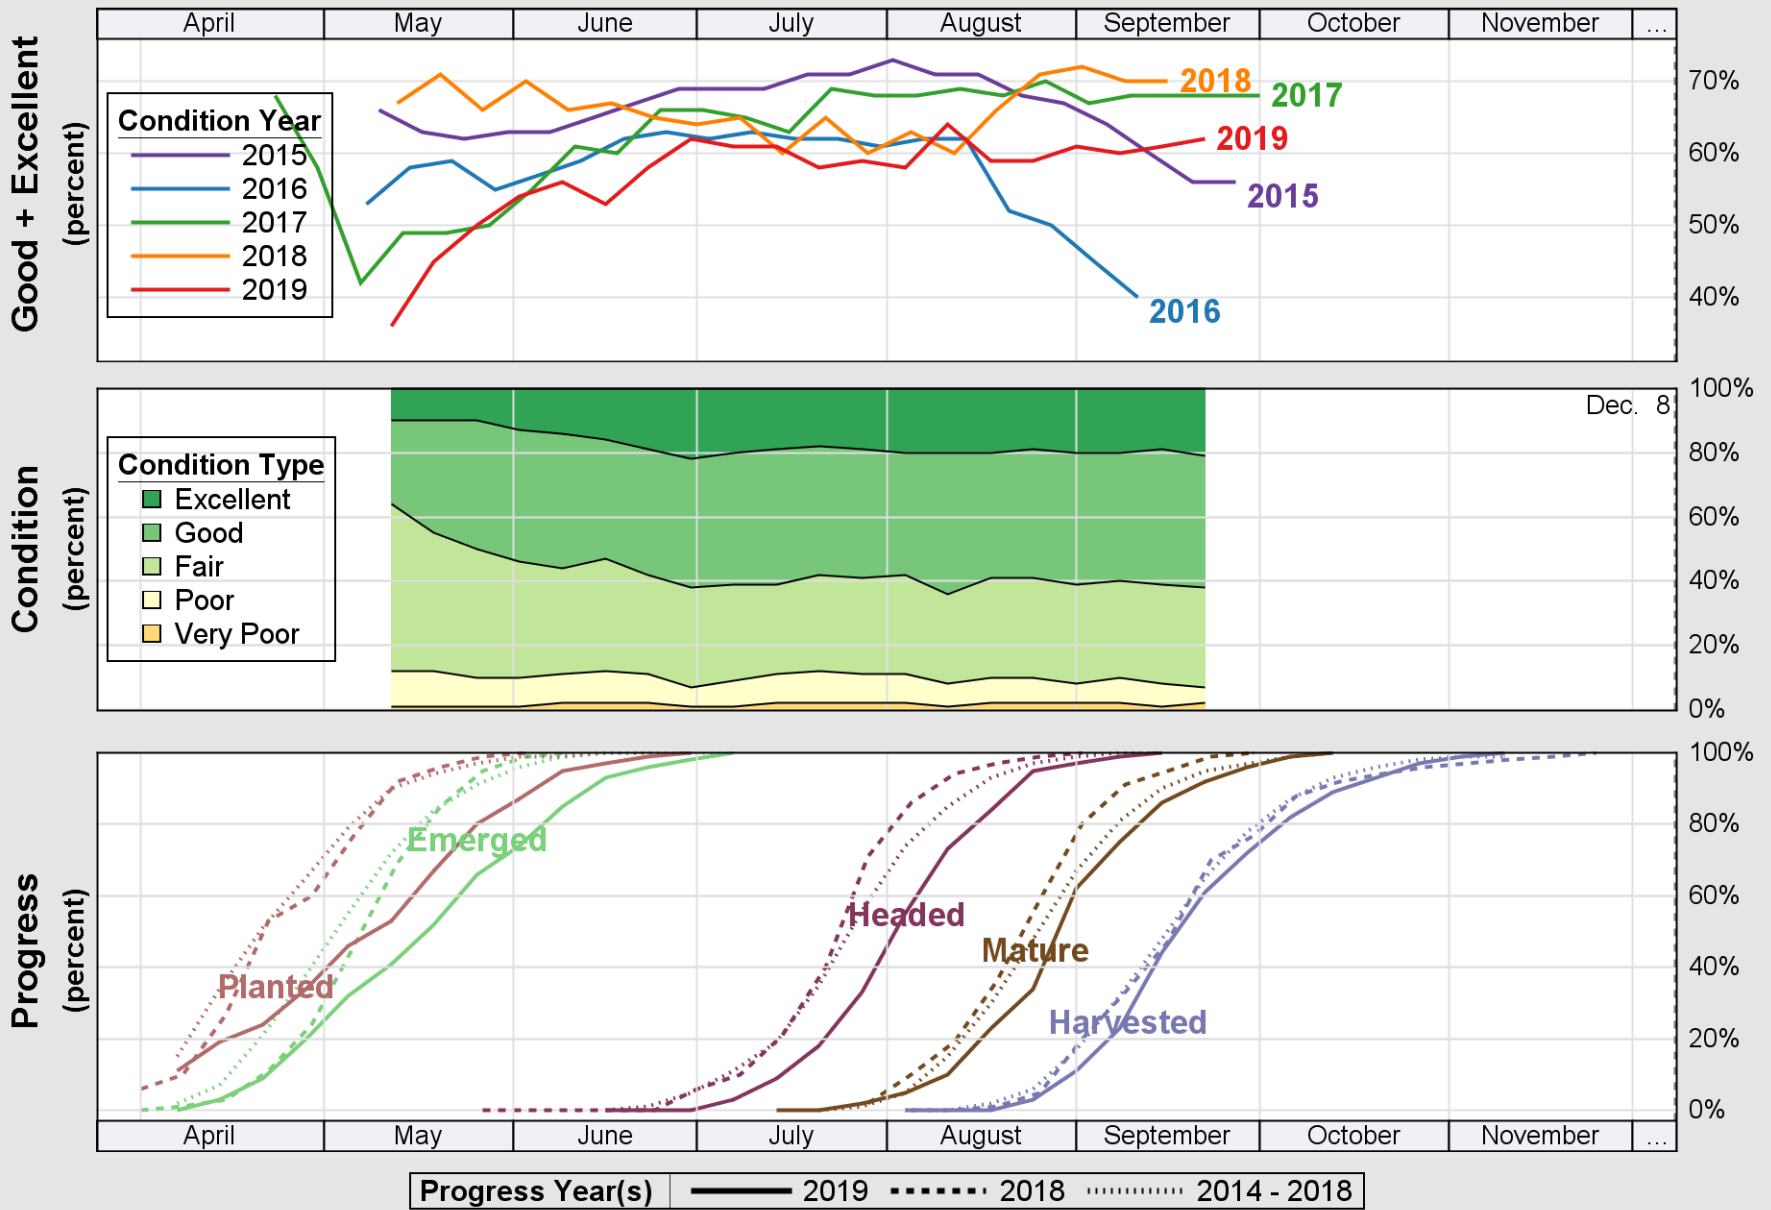

Source: National Agricultural Statistics Service (NASS), Crop Progress Report

USDA

Crop Progress and Condition: Peanuts in Arkansas , 2019

NASS

Source: National Agricultural Statistics Service (NASS), Crop Progress Report