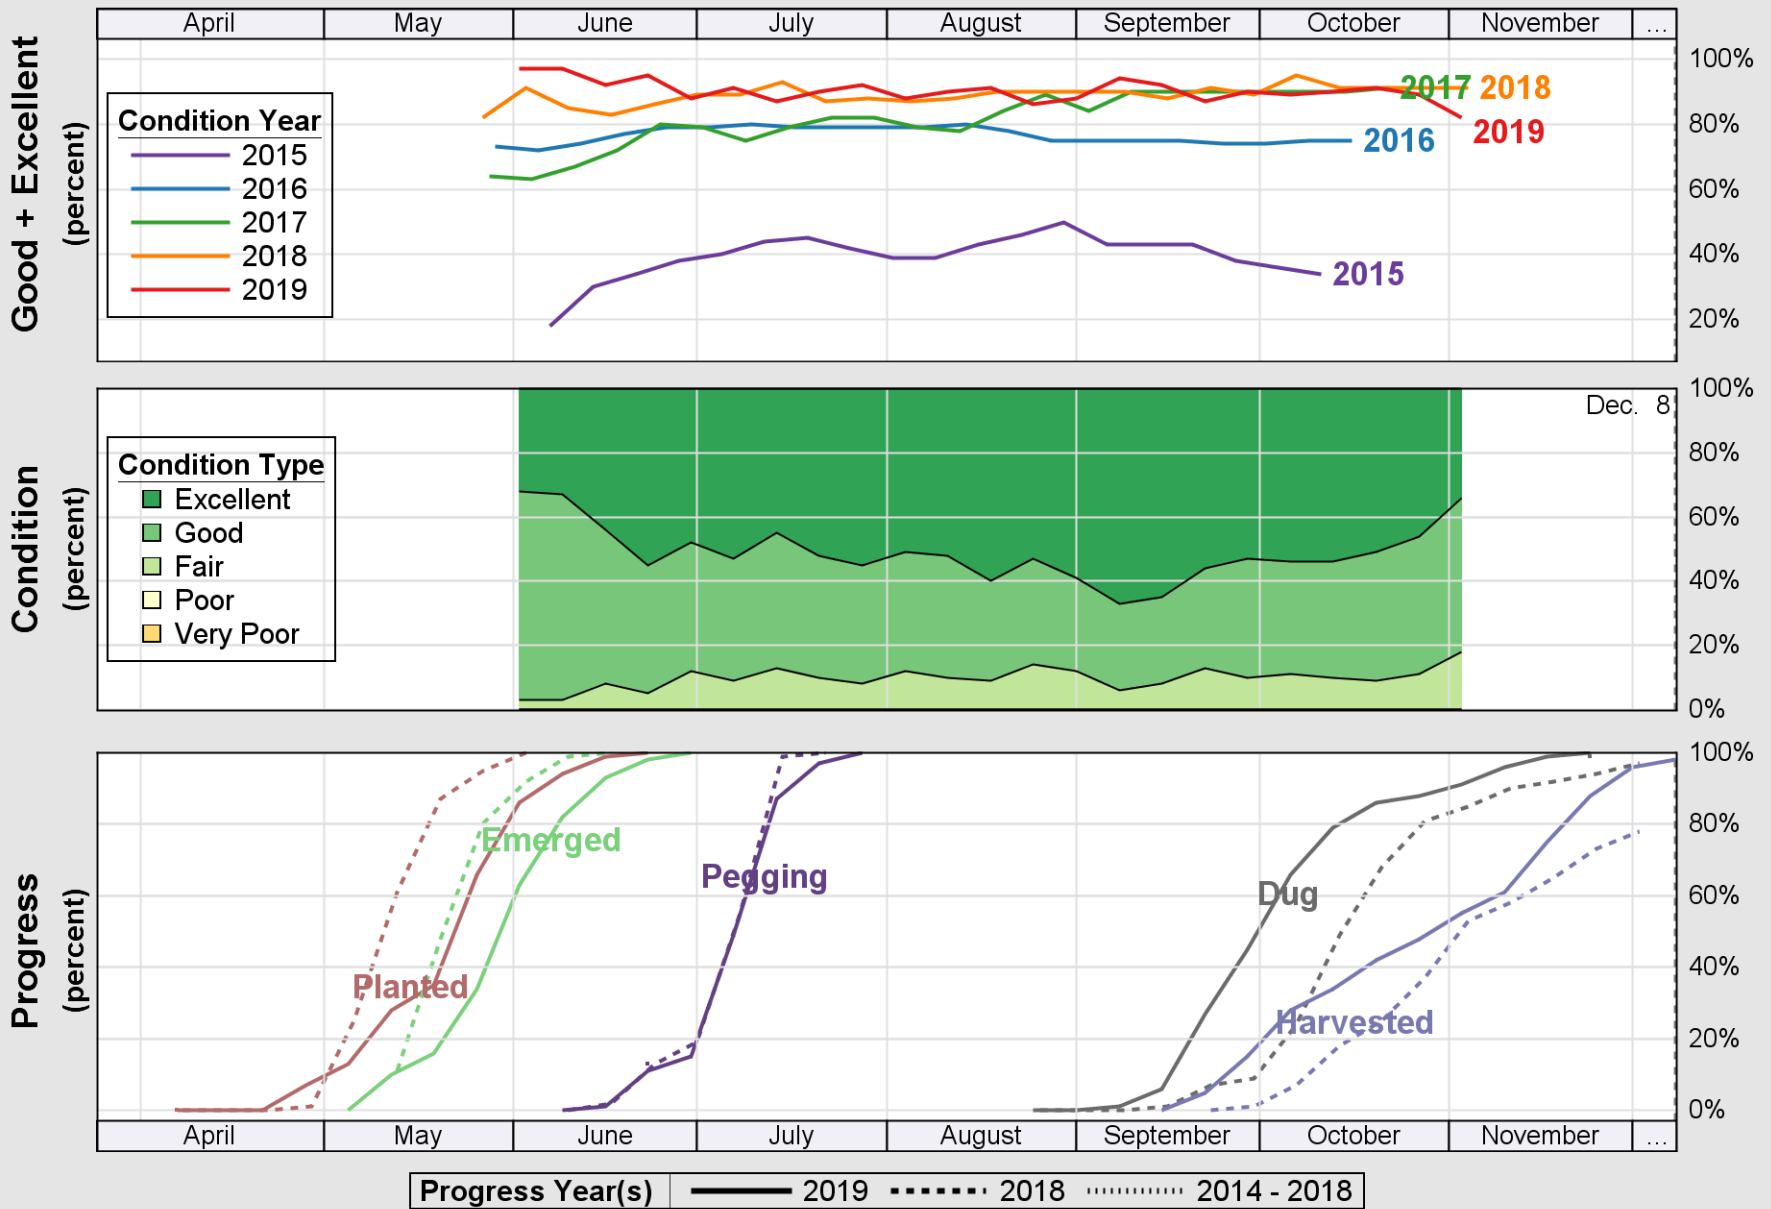

USDA

Crop Progress and Condition: Corn in Arkansas , 2019

NASS

Source: National Agricultural Statistics Service (NASS), Crop Progress Report

USDA

Crop Progress and Condition: Cotton in Arkansas , 2019

NASS

Source: National Agricultural Statistics Service (NASS), Crop Progress Report

Source: National Agricultural Statistics Service (NASS), Crop Progress Report

USDA

Crop Progress and Condition: Peanuts in Arkansas , 2019

NASS

Source: National Agricultural Statistics Service (NASS), Crop Progress Report