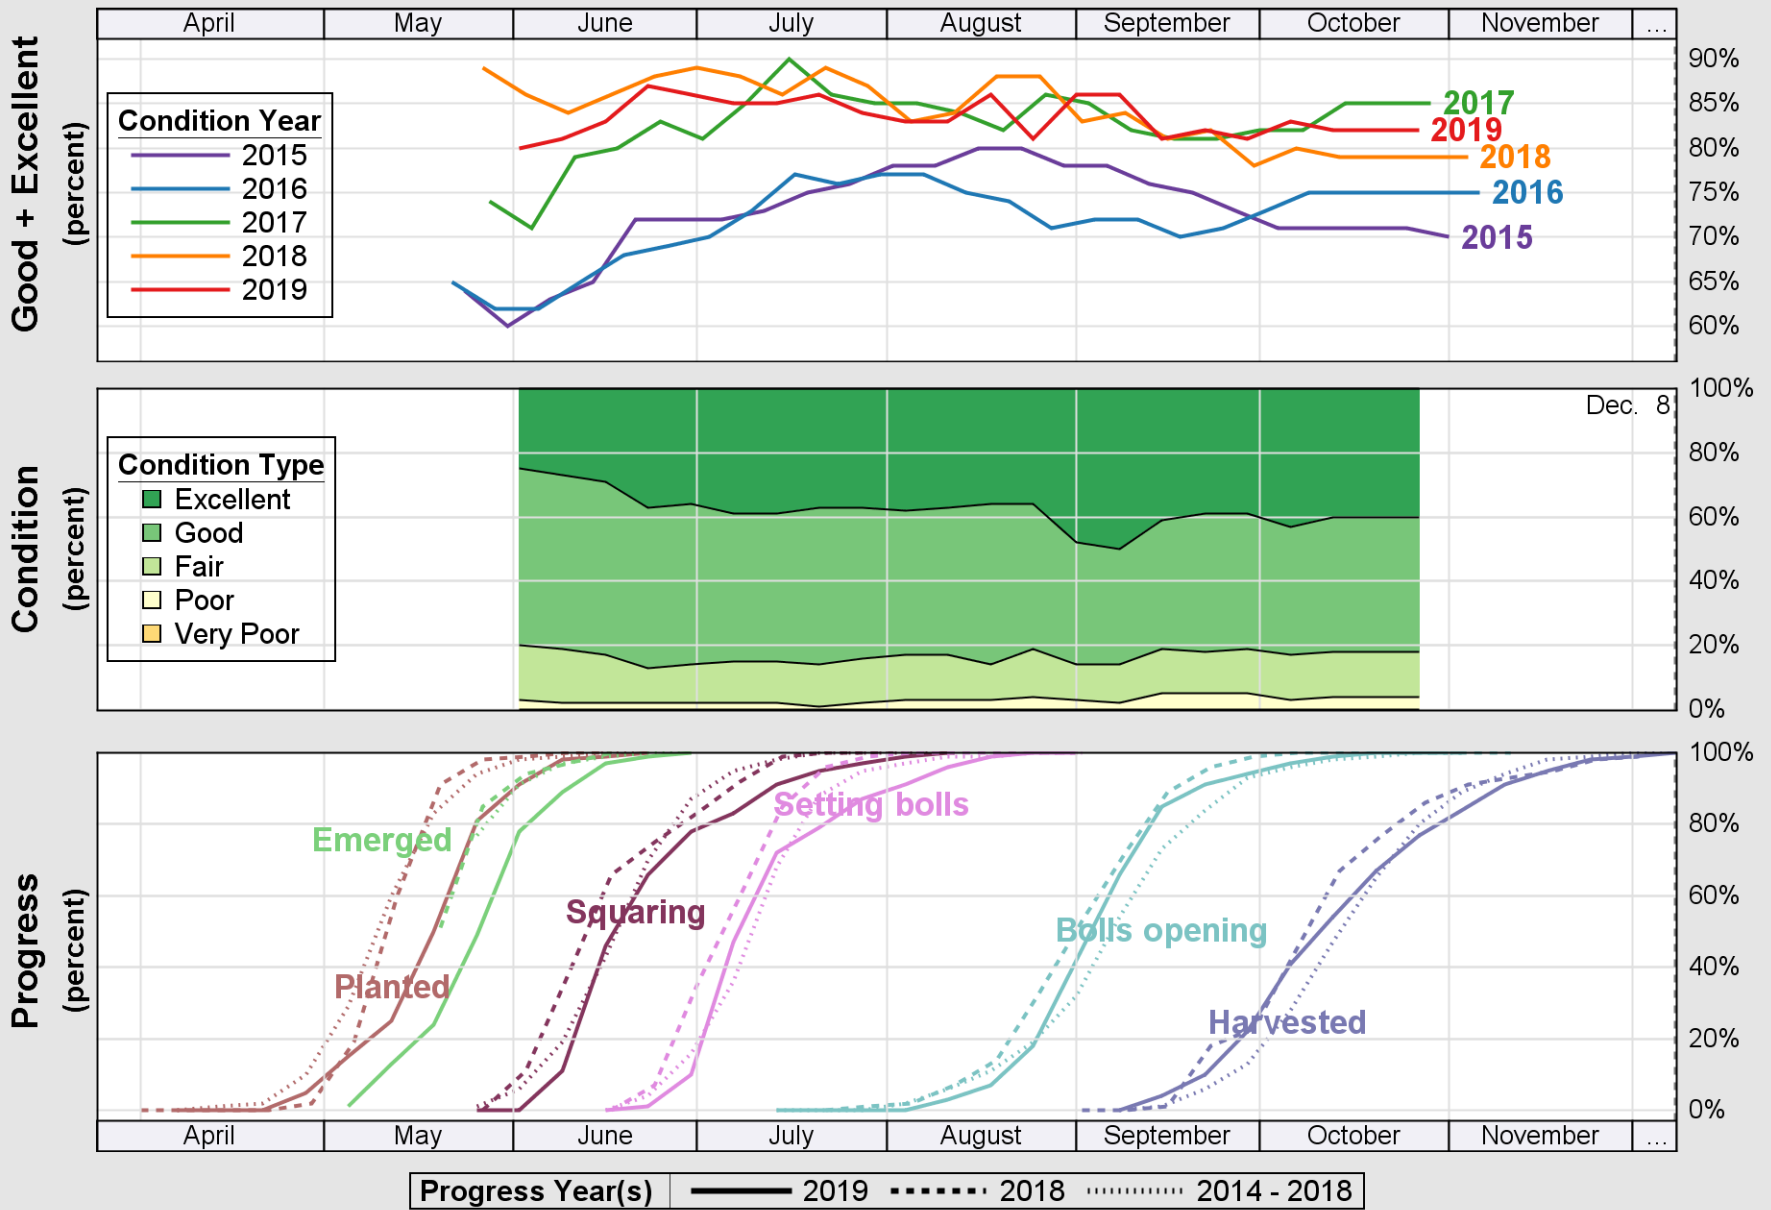

USDA

Crop Progress and Condition: Corn in Arkansas , 2019

NASS

Source: National Agricultural Statistics Service (NASS), Crop Progress Report

USDA

Crop Progress and Condition: Cotton in Arkansas , 2019

NASS

Source: National Agricultural Statistics Service (NASS), Crop Progress Report

Source: National Agricultural Statistics Service (NASS), Crop Progress Report

USDA

Crop Progress and Condition: Peanuts in Arkansas , 2019

NASS

Source: National Agricultural Statistics Service (NASS), Crop Progress Report