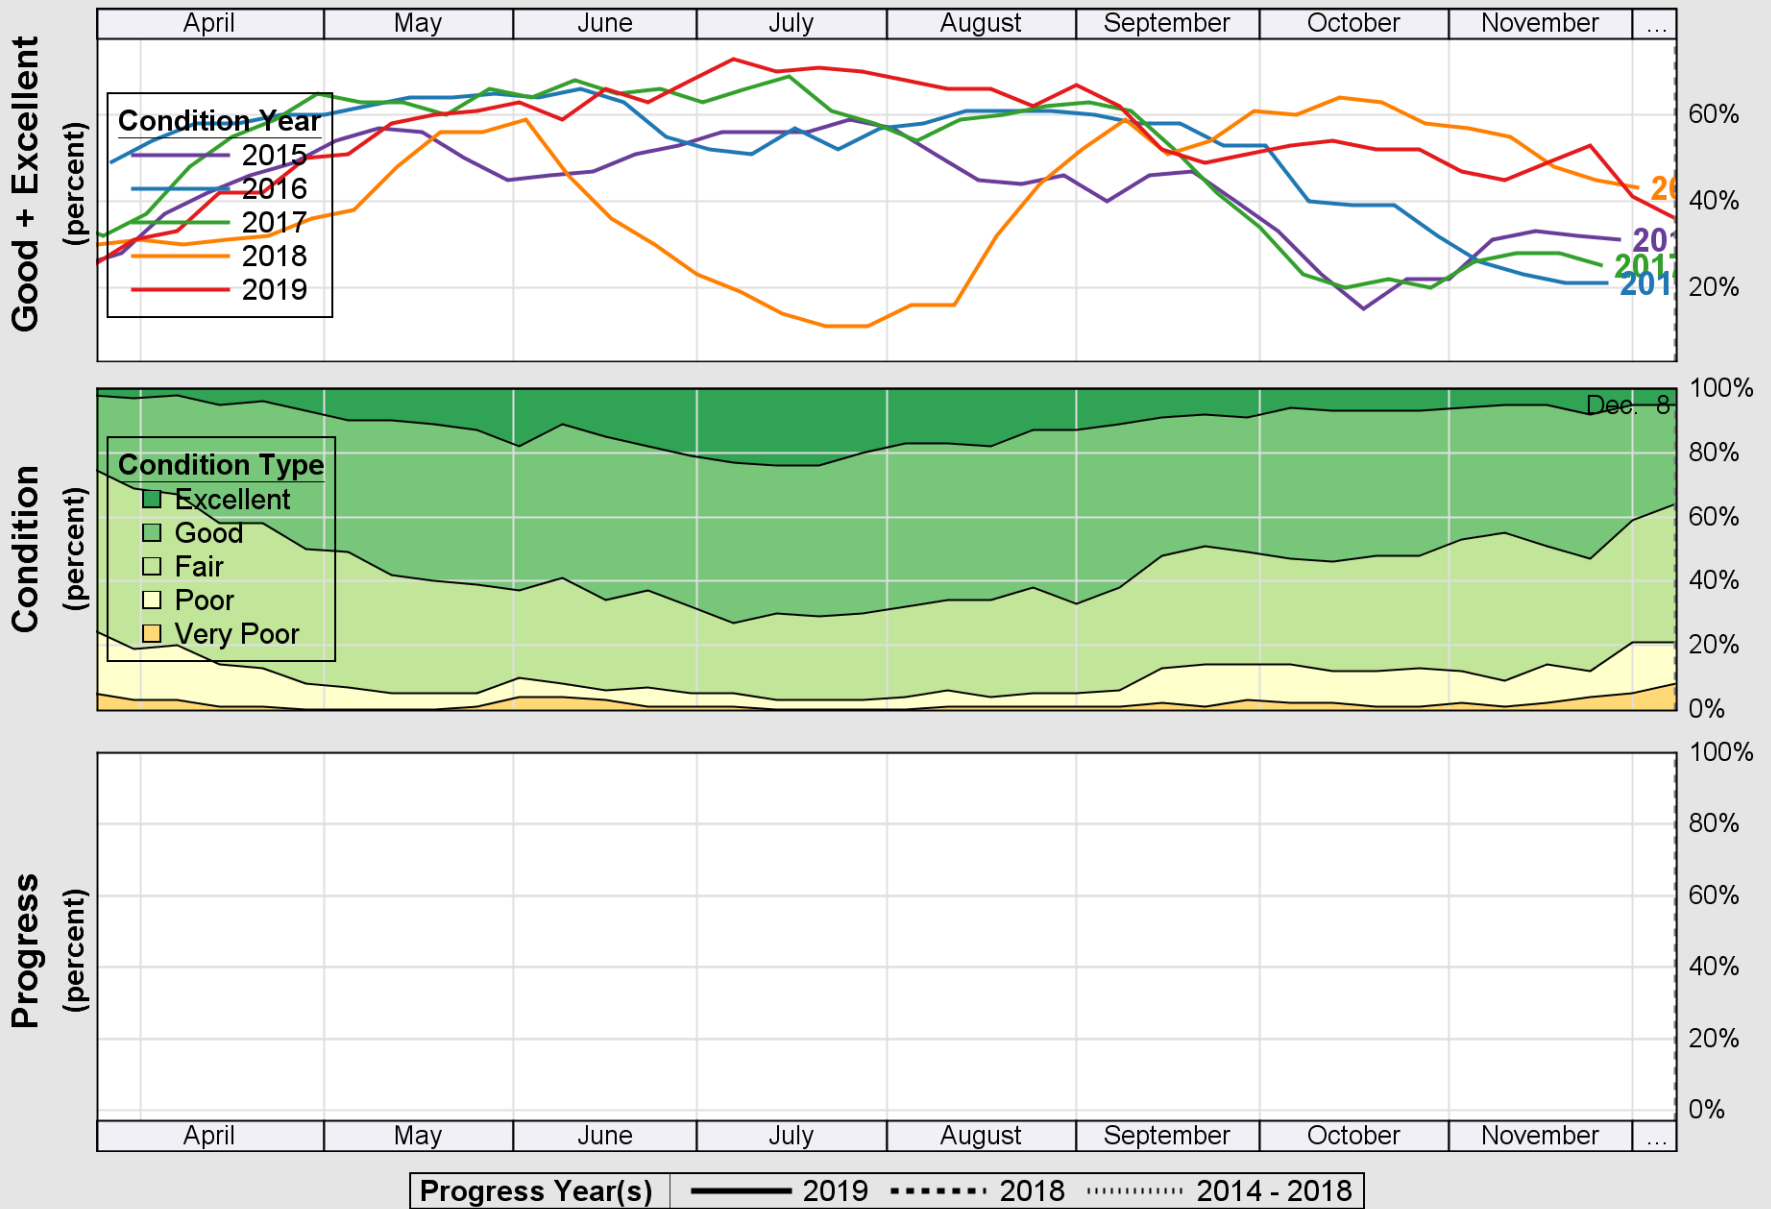

USDA

Crop Progress and Condition: Corn in Arkansas , 2019

NASS

Source: National Agricultural Statistics Service (NASS), Crop Progress Report

USDA

Crop Progress and Condition: Cotton in Arkansas , 2019

NASS

Source: National Agricultural Statistics Service (NASS), Crop Progress Report

Source: National Agricultural Statistics Service (NASS), Crop Progress Report

USDA

Crop Progress and Condition: Peanuts in Arkansas , 2019

NASS

Source: National Agricultural Statistics Service (NASS), Crop Progress Report