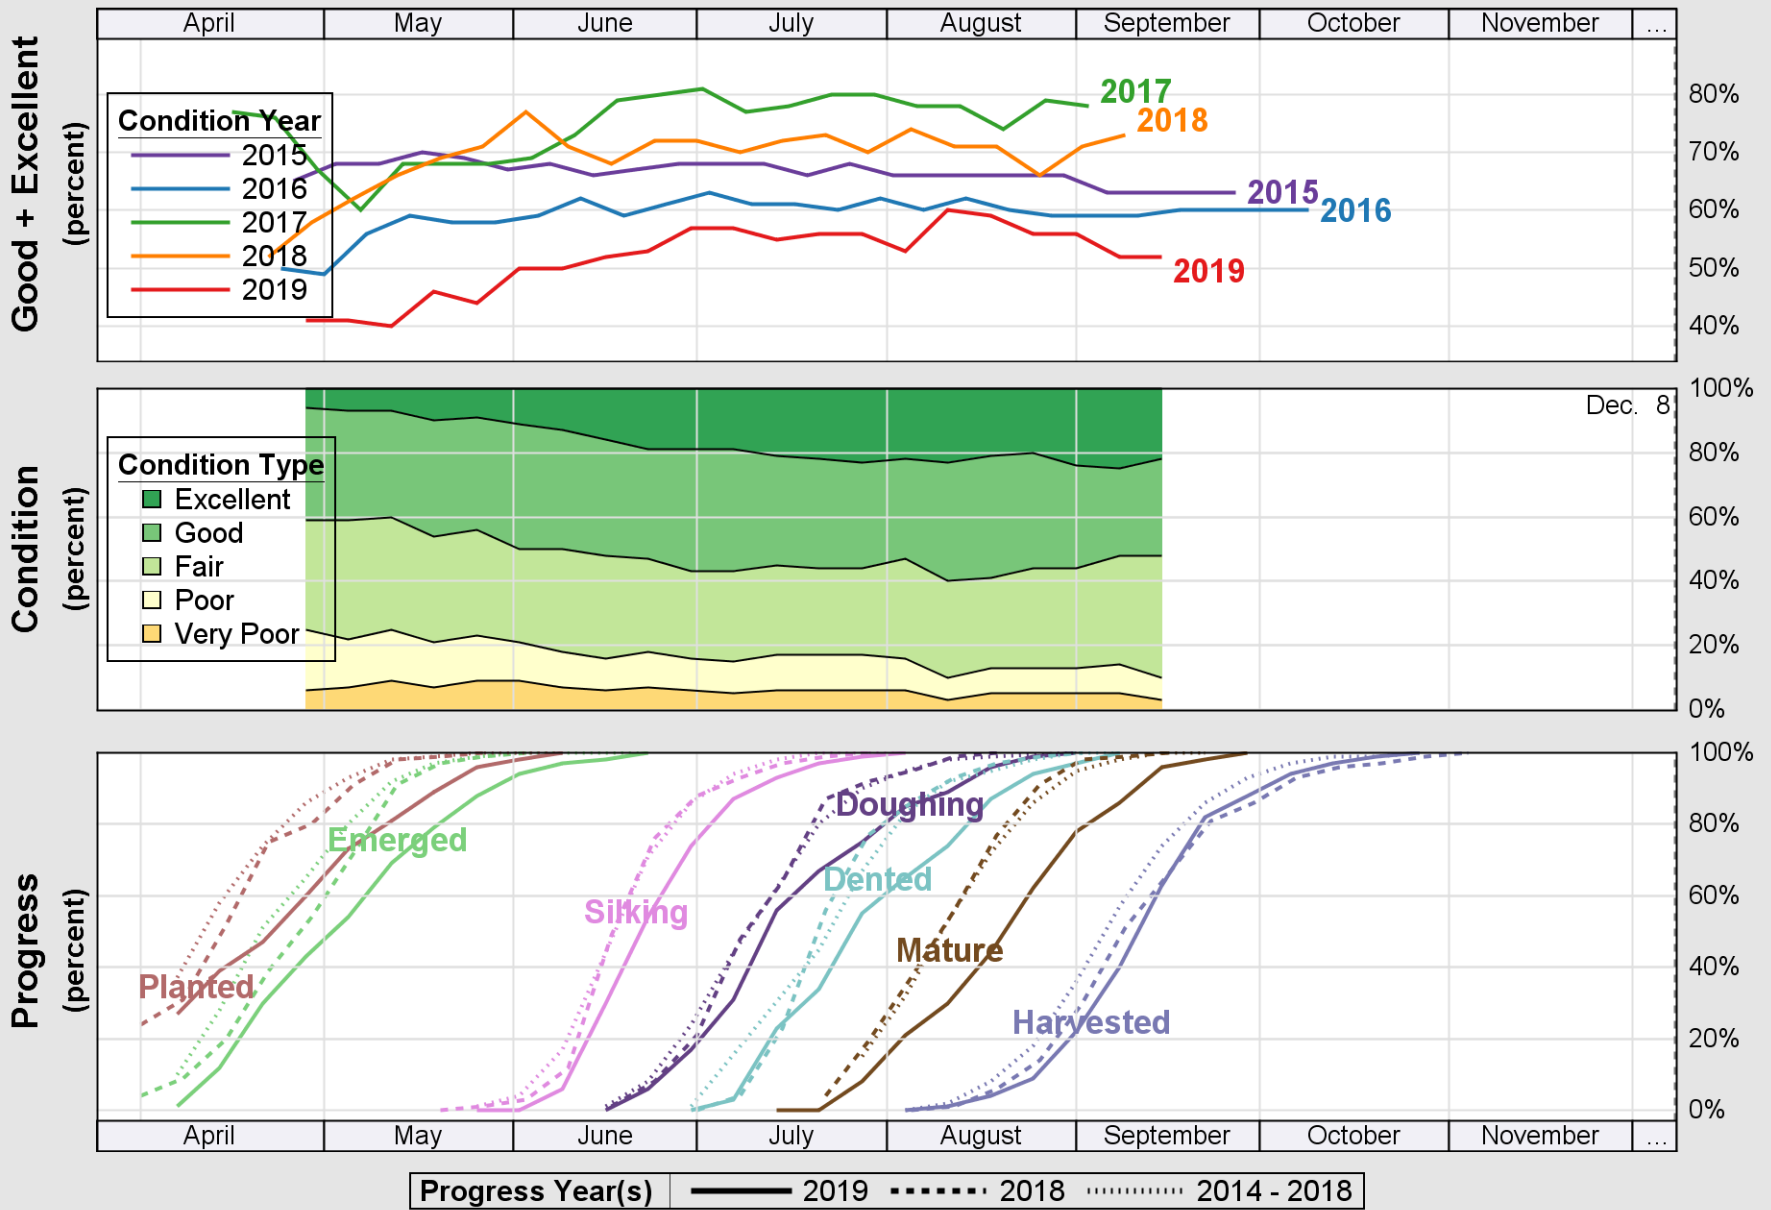

USDA

Crop Progress and Condition: Corn in Arkansas , 2019

NASS

Source: National Agricultural Statistics Service (NASS), Crop Progress Report

USDA

Crop Progress and Condition: Cotton in Arkansas , 2019

NASS

Source: National Agricultural Statistics Service (NASS), Crop Progress Report

Source: National Agricultural Statistics Service (NASS), Crop Progress Report

USDA

Crop Progress and Condition: Peanuts in Arkansas , 2019

NASS

Source: National Agricultural Statistics Service (NASS), Crop Progress Report