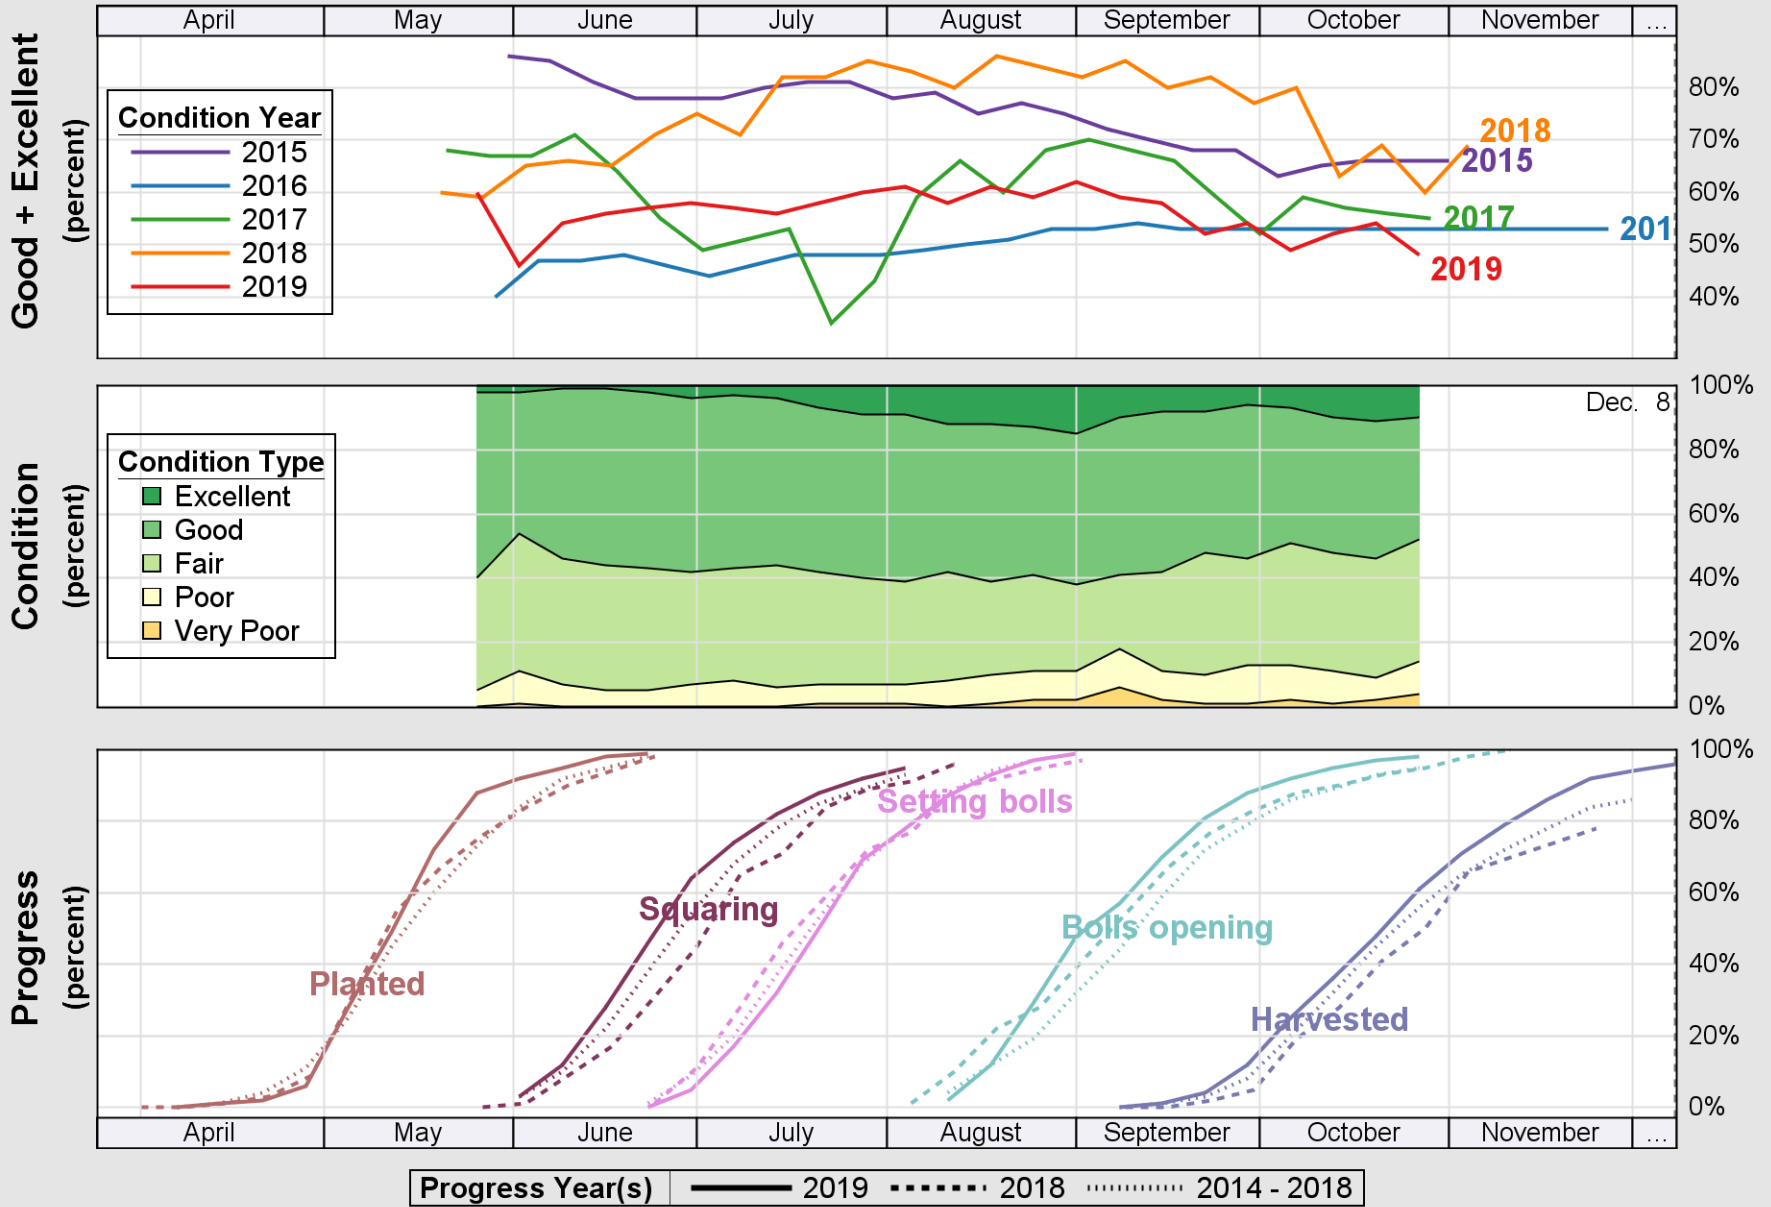

USDA

Crop Progress and Condition: Corn in Alabama , 2019

NASS

Source: National Agricultural Statistics Service (NASS), Crop Progress Report

Source: National Agricultural Statistics Service (NASS), Crop Progress Report

USDA

Crop Progress and Condition: Pasture and Range in Alabama , 2019

NASS

Source: National Agricultural Statistics Service (NASS), Crop Progress Report

USDA

Crop Progress and Condition: Peanuts in Alabama, 2019

NASS

Source: National Agricultural Statistics Service (NASS), Crop Progress Report

Source: National Agricultural Statistics Service (NASS), Crop Progress Report

USDA

Crop Progress and Condition: Winter Wheat in Alabama, 2019