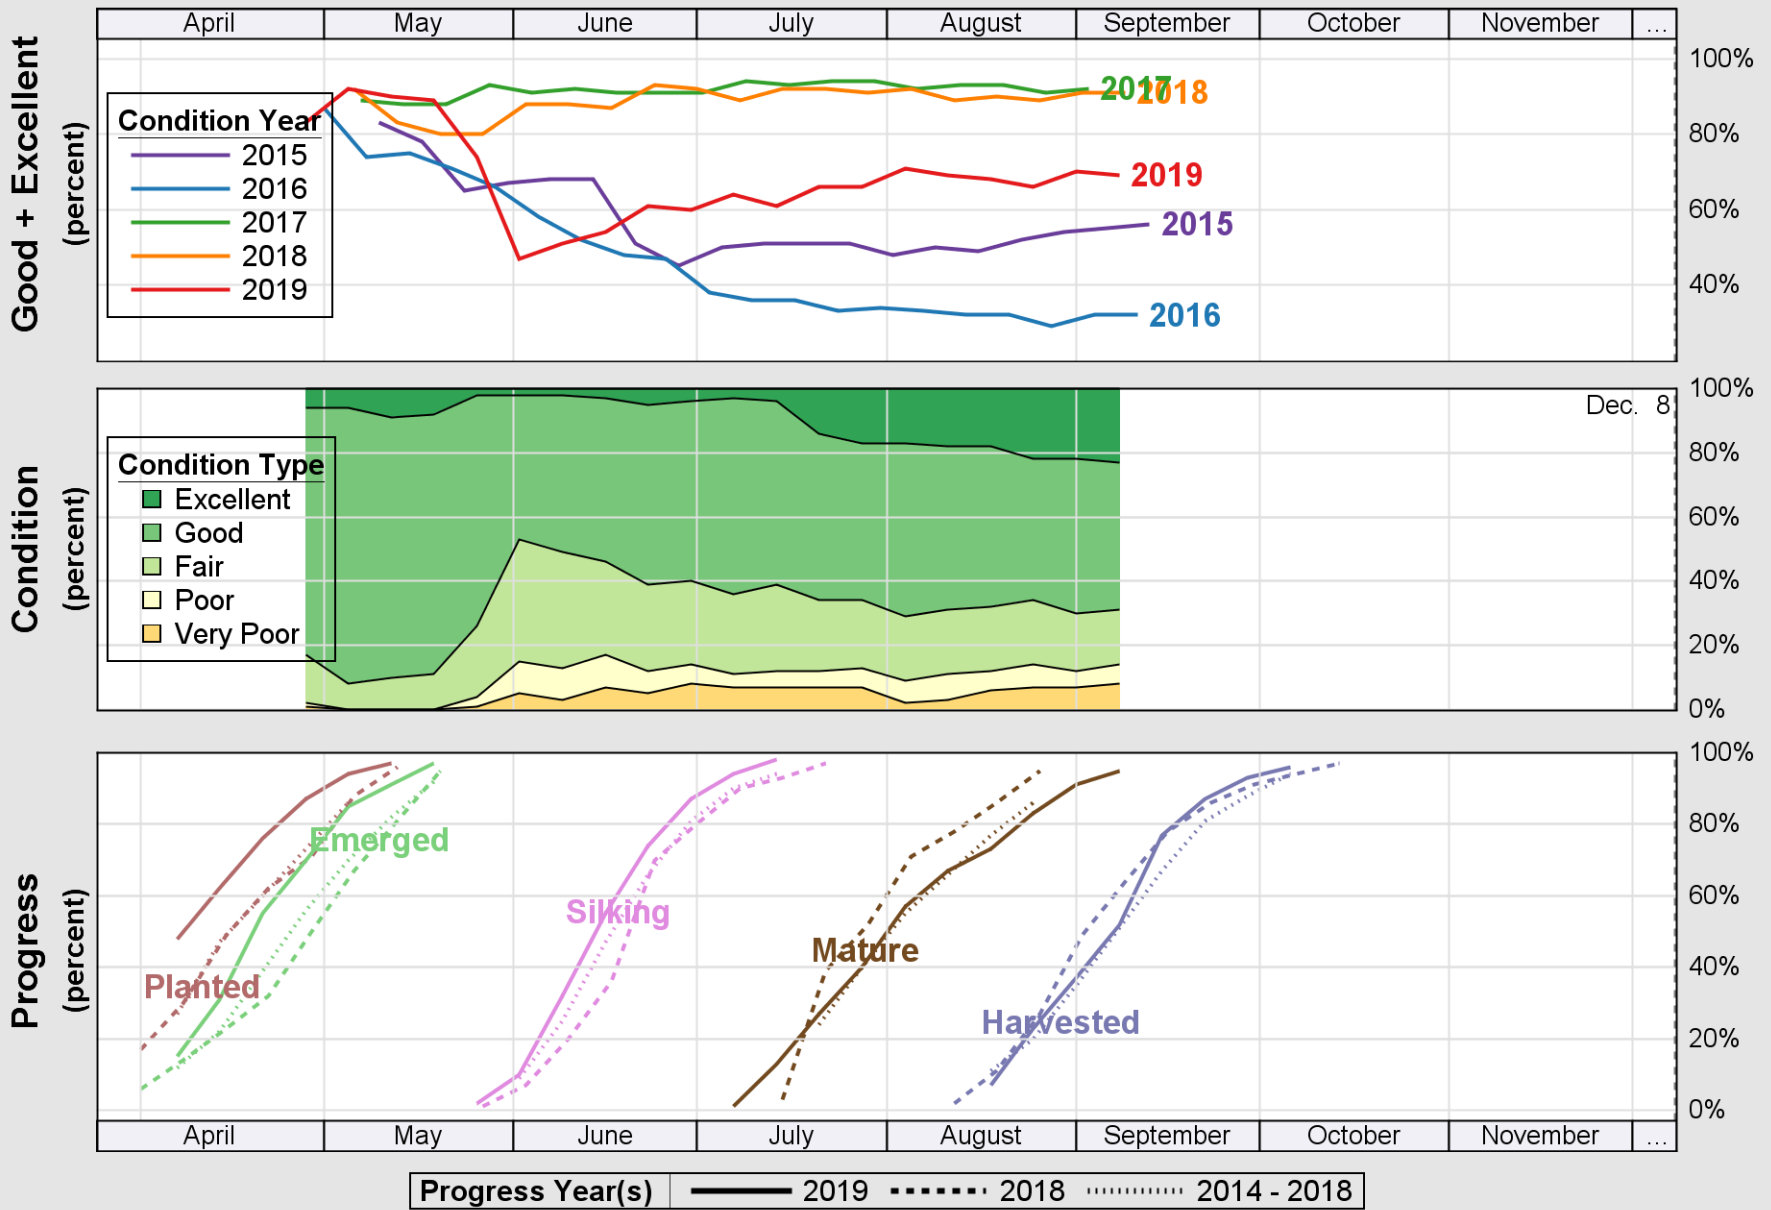

USDA

Crop Progress and Condition: Corn in Alabama , 2019

NASS

Source: National Agricultural Statistics Service (NASS), Crop Progress Report

Source: National Agricultural Statistics Service (NASS), Crop Progress Report

USDA

Crop Progress and Condition: Pasture and Range in Alabama , 2019

NASS

Source: National Agricultural Statistics Service (NASS), Crop Progress Report

USDA

Crop Progress and Condition: Peanuts in Alabama, 2019

NASS

Source: National Agricultural Statistics Service (NASS), Crop Progress Report

Source: National Agricultural Statistics Service (NASS), Crop Progress Report

USDA

Crop Progress and Condition: Winter Wheat in Alabama, 2019