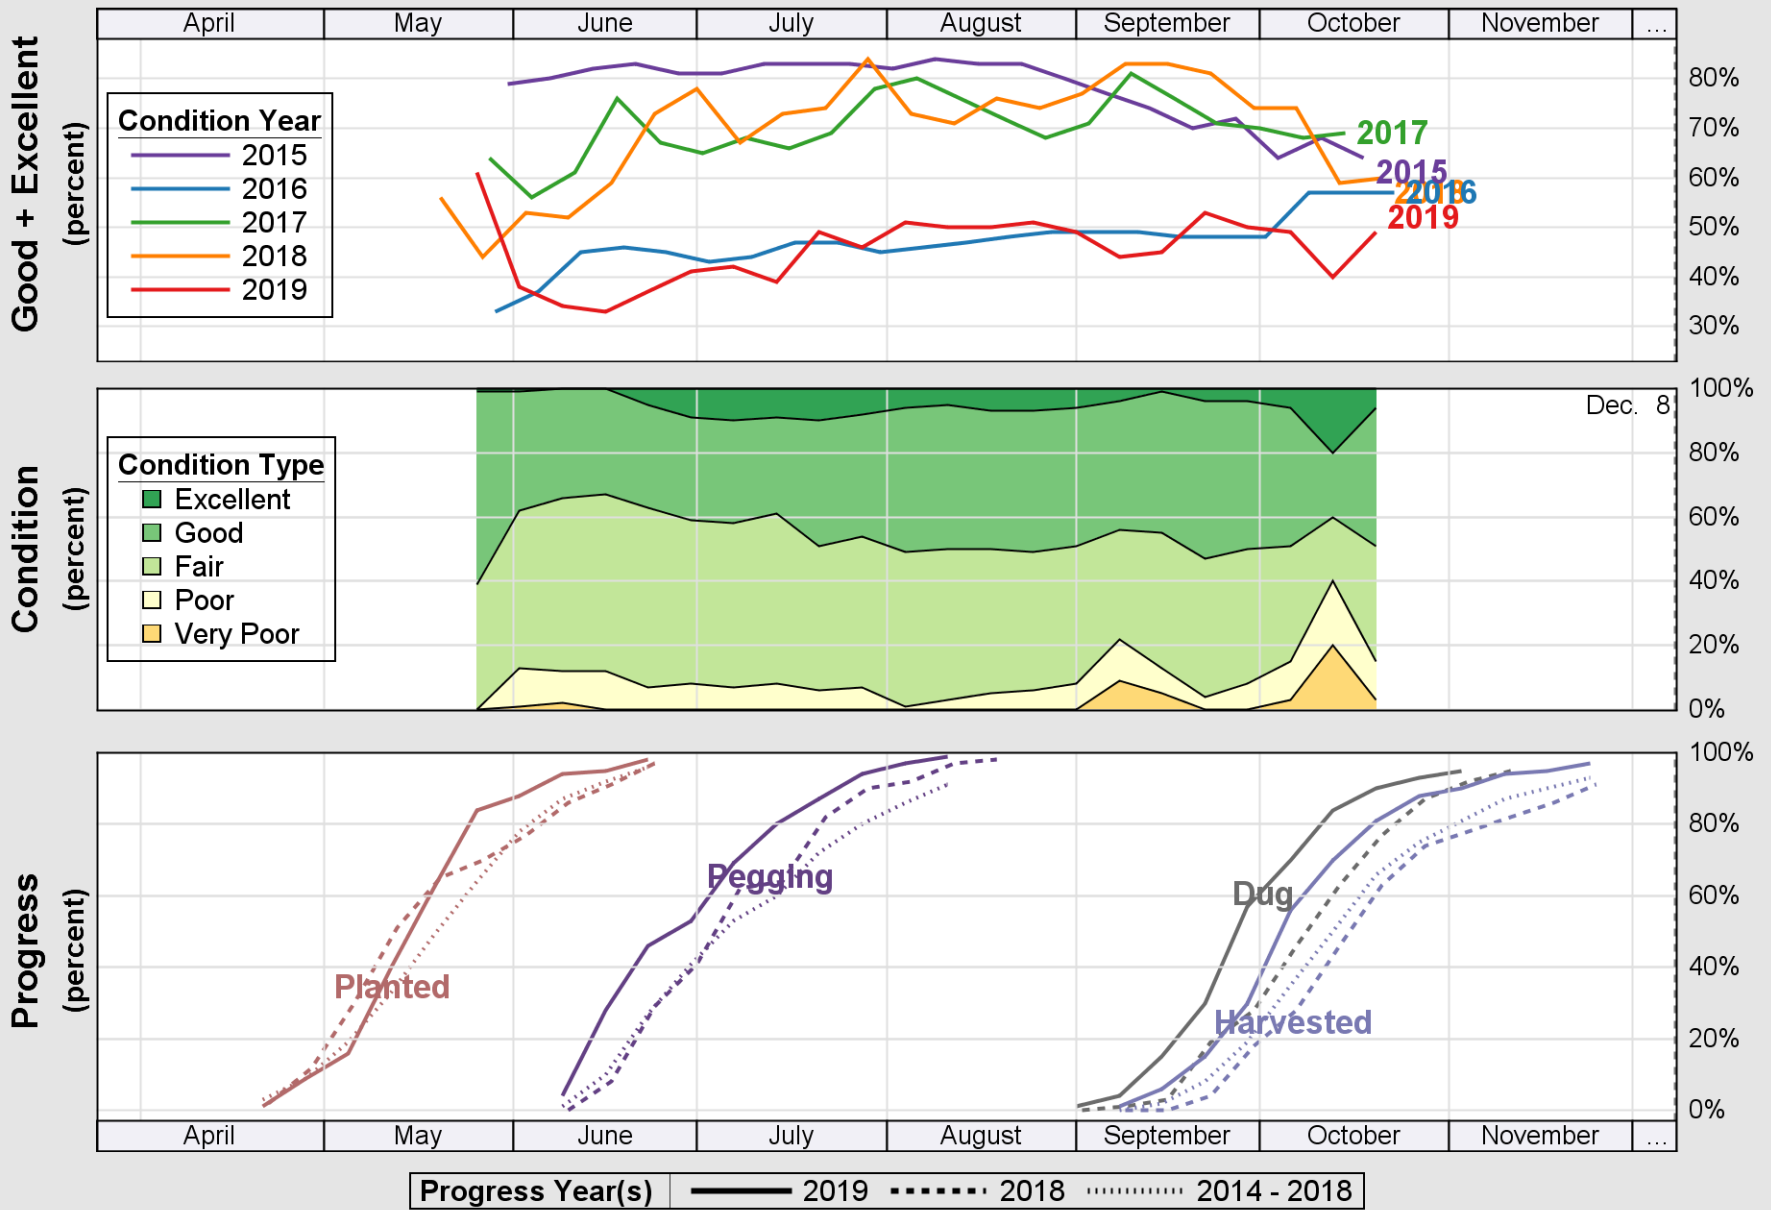

USDA

Crop Progress and Condition: Corn in Alabama , 2019

NASS

Source: National Agricultural Statistics Service (NASS), Crop Progress Report

Source: National Agricultural Statistics Service (NASS), Crop Progress Report

USDA

Crop Progress and Condition: Pasture and Range in Alabama , 2019

NASS

Source: National Agricultural Statistics Service (NASS), Crop Progress Report

USDA

Crop Progress and Condition: Peanuts in Alabama, 2019

NASS

Source: National Agricultural Statistics Service (NASS), Crop Progress Report

Source: National Agricultural Statistics Service (NASS), Crop Progress Report

USDA

Crop Progress and Condition: Winter Wheat in Alabama, 2019

NASS

Source: National Agricultural Statistics Service (NASS), Crop Progress Report