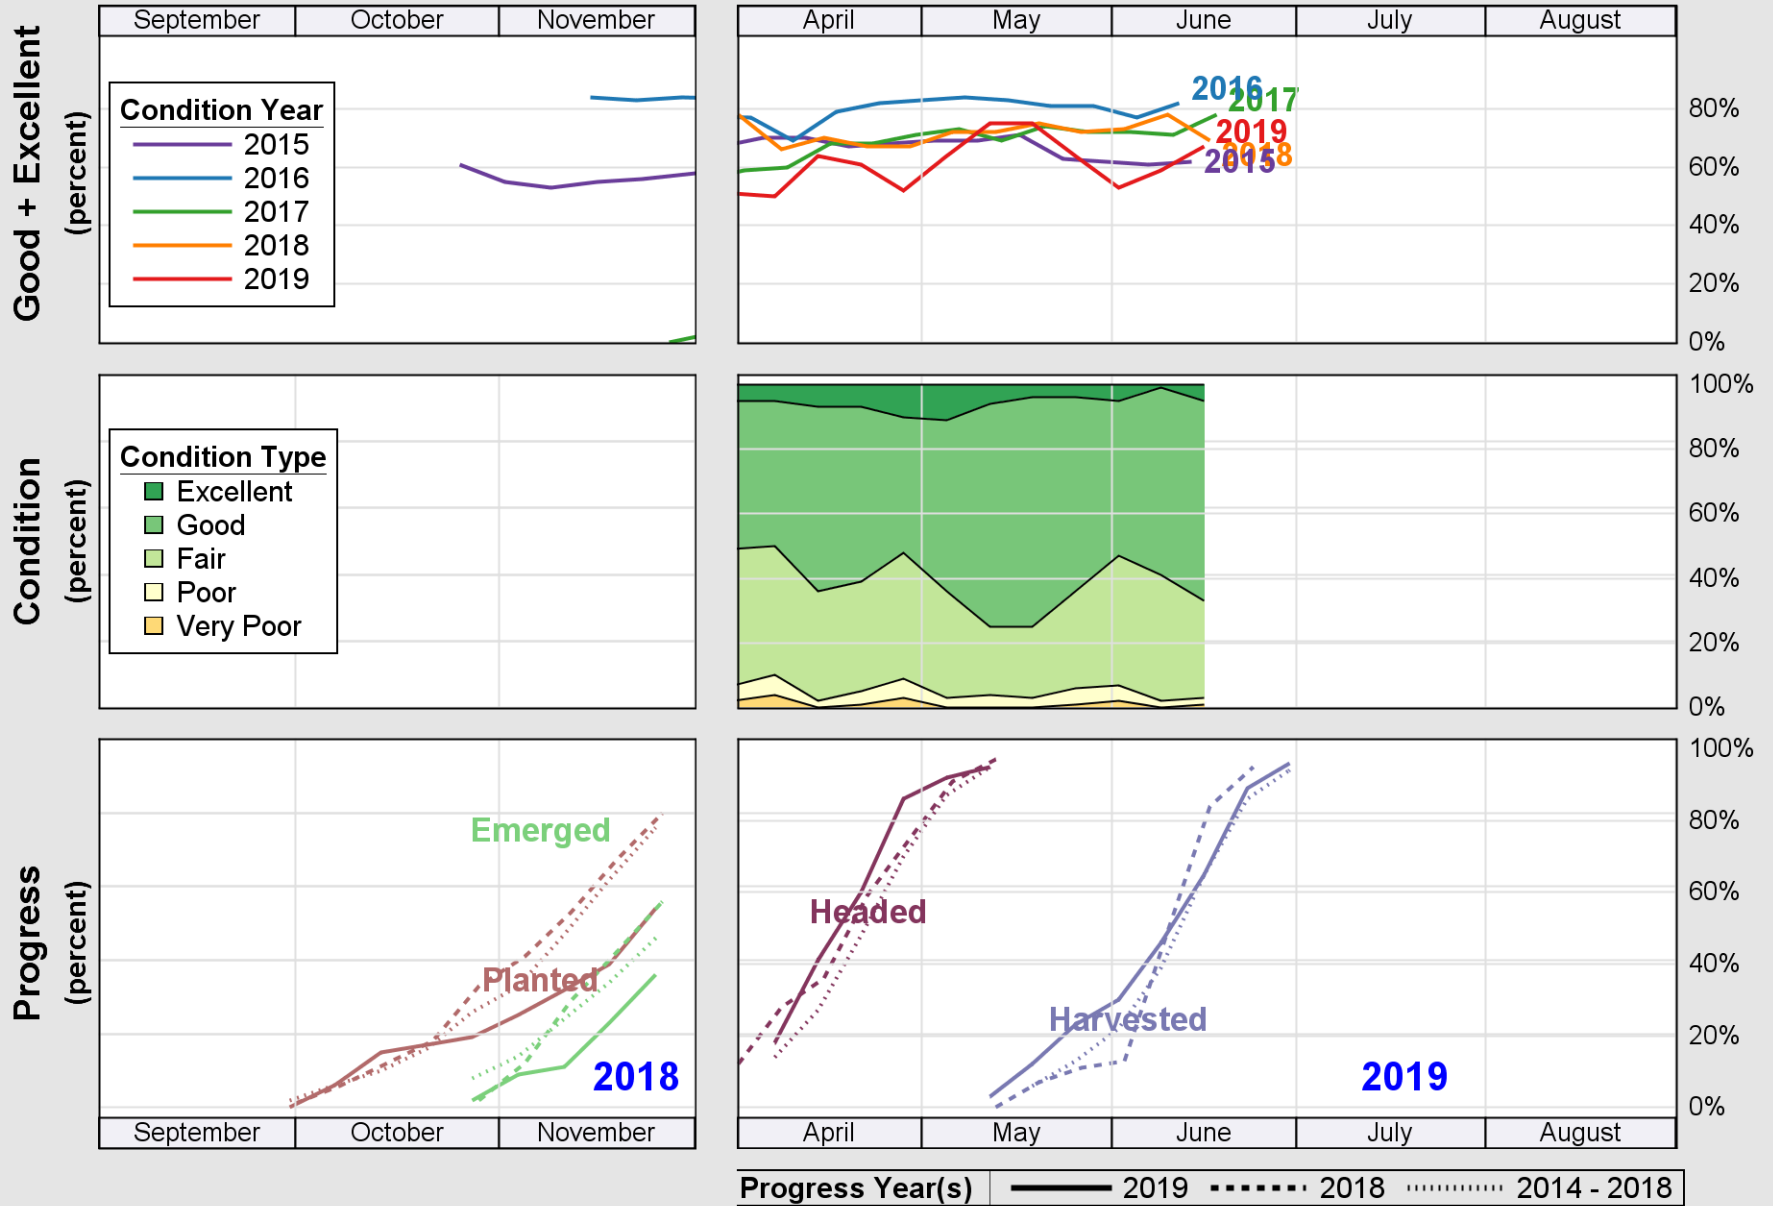

USDA

Crop Progress and Condition: Pasture and Range in Alabama , 2019

NASS

Source: National Agricultural Statistics Service (NASS), Crop Progress Report

USDA

Crop Progress and Condition: Peanuts in Alabama, 2019

NASS

Source: National Agricultural Statistics Service (NASS), Crop Progress Report

Source: National Agricultural Statistics Service (NASS), Crop Progress Report

USDA

Crop Progress and Condition: Winter Wheat in Alabama, 2019

NASS

Source: National Agricultural Statistics Service (NASS), Crop Progress Report