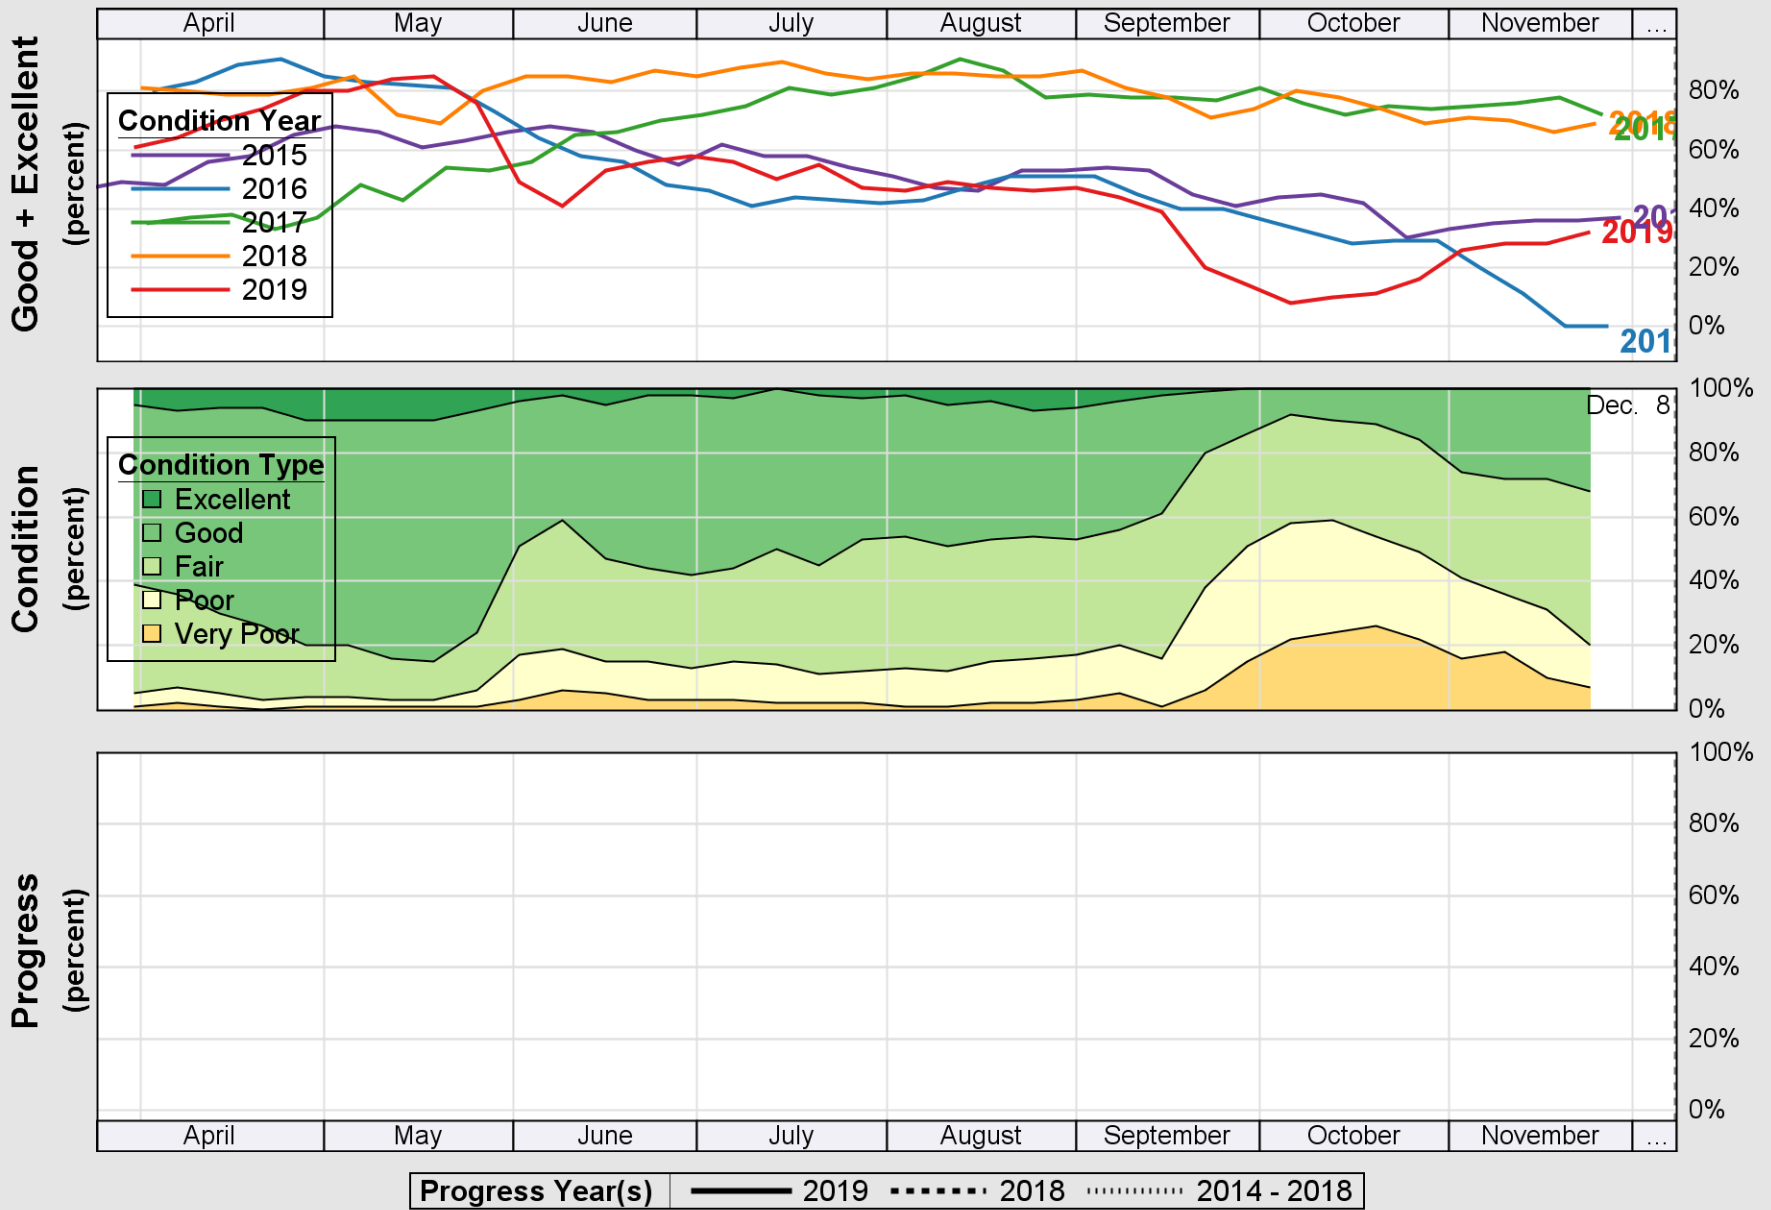

USDA

Crop Progress and Condition: Corn in Alabama , 2019

NASS

Source: National Agricultural Statistics Service (NASS), Crop Progress Report

Source: National Agricultural Statistics Service (NASS), Crop Progress Report

USDA

Crop Progress and Condition: Pasture and Range in Alabama , 2019

NASS

Source: National Agricultural Statistics Service (NASS), Crop Progress Report

USDA

Crop Progress and Condition: Peanuts in Alabama, 2019

NASS

Source: National Agricultural Statistics Service (NASS), Crop Progress Report

Source: National Agricultural Statistics Service (NASS), Crop Progress Report

USDA

Crop Progress and Condition: Winter Wheat in Alabama, 2019