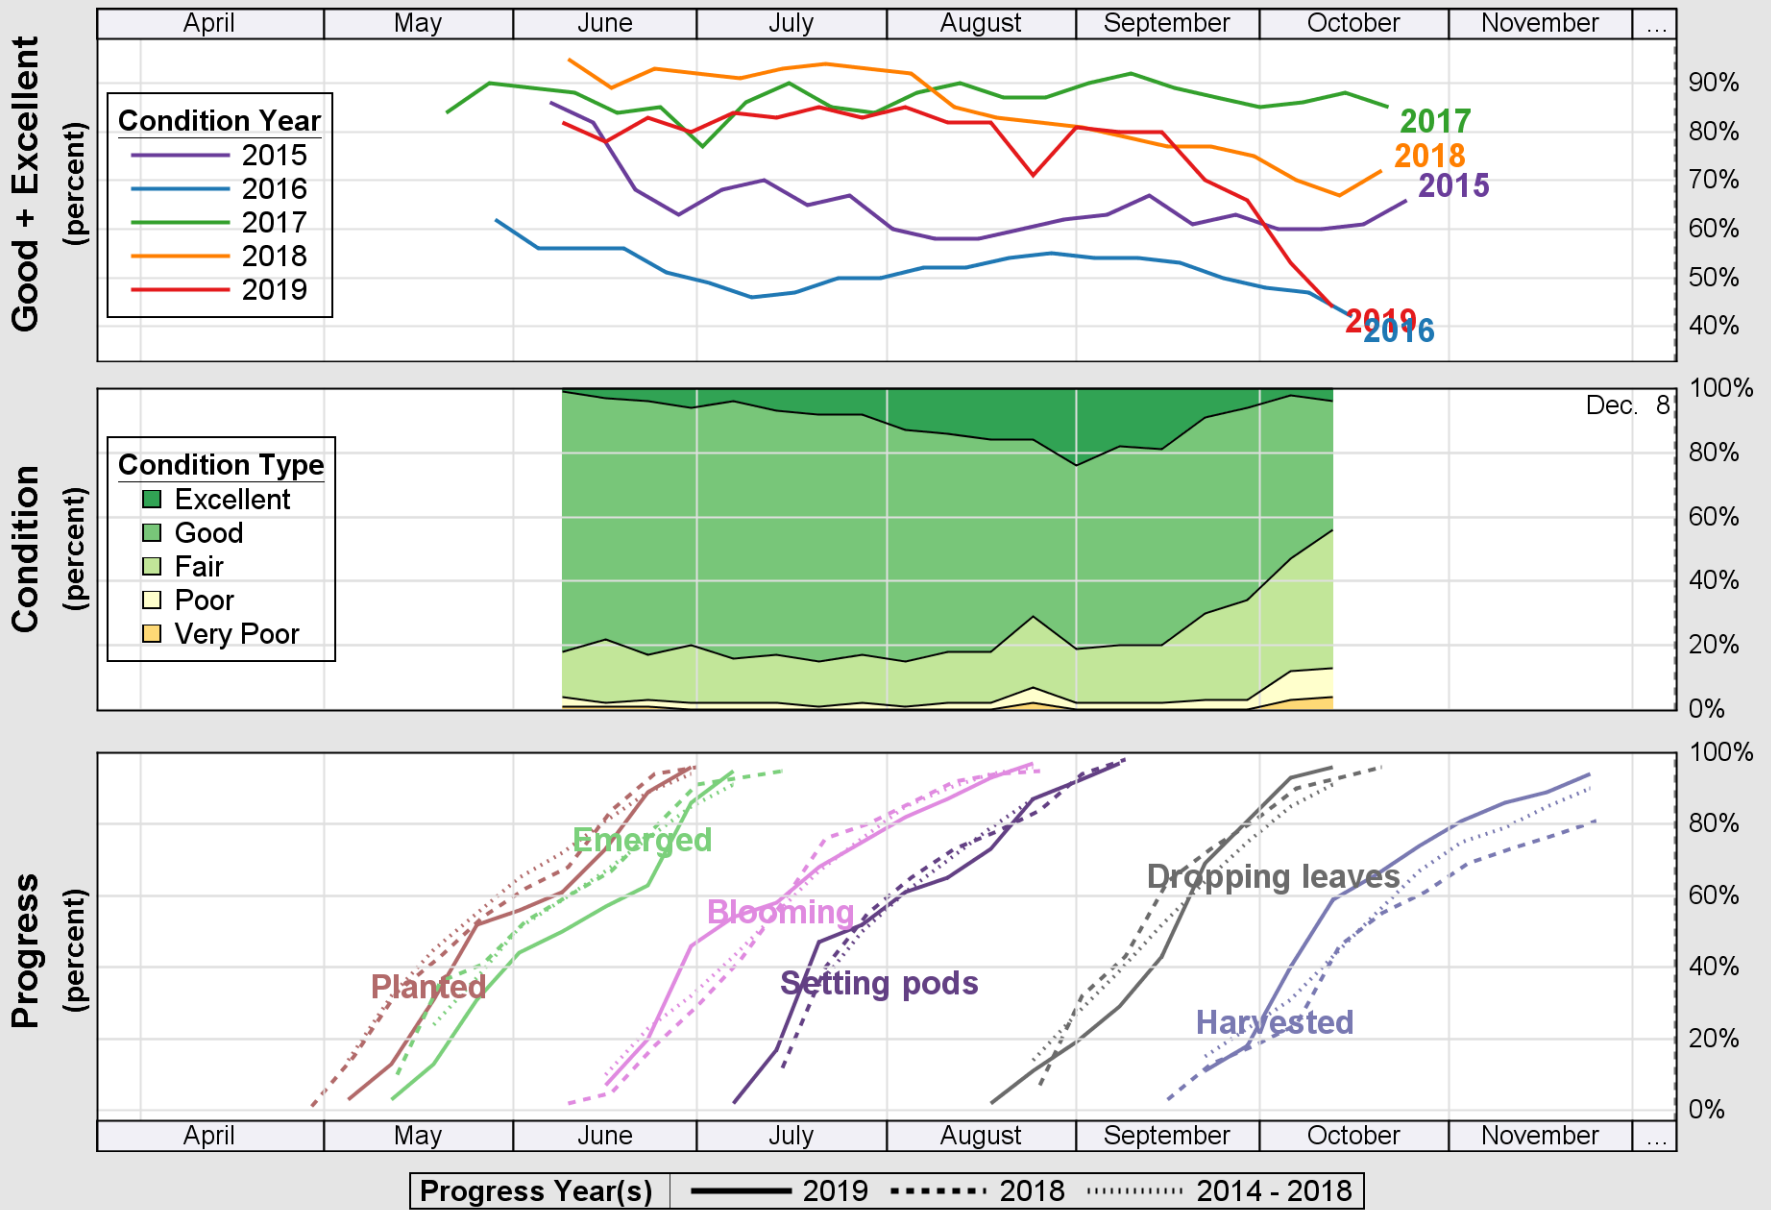

USDA

Crop Progress and Condition: Corn in Alabama , 2019

NASS

Source: National Agricultural Statistics Service (NASS), Crop Progress Report

Source: National Agricultural Statistics Service (NASS), Crop Progress Report

USDA

Crop Progress and Condition: Pasture and Range in Alabama , 2019

NASS

Source: National Agricultural Statistics Service (NASS), Crop Progress Report

USDA

Crop Progress and Condition: Peanuts in Alabama, 2019

NASS

Source: National Agricultural Statistics Service (NASS), Crop Progress Report

Source: National Agricultural Statistics Service (NASS), Crop Progress Report

USDA

Crop Progress and Condition: Winter Wheat in Alabama, 2019