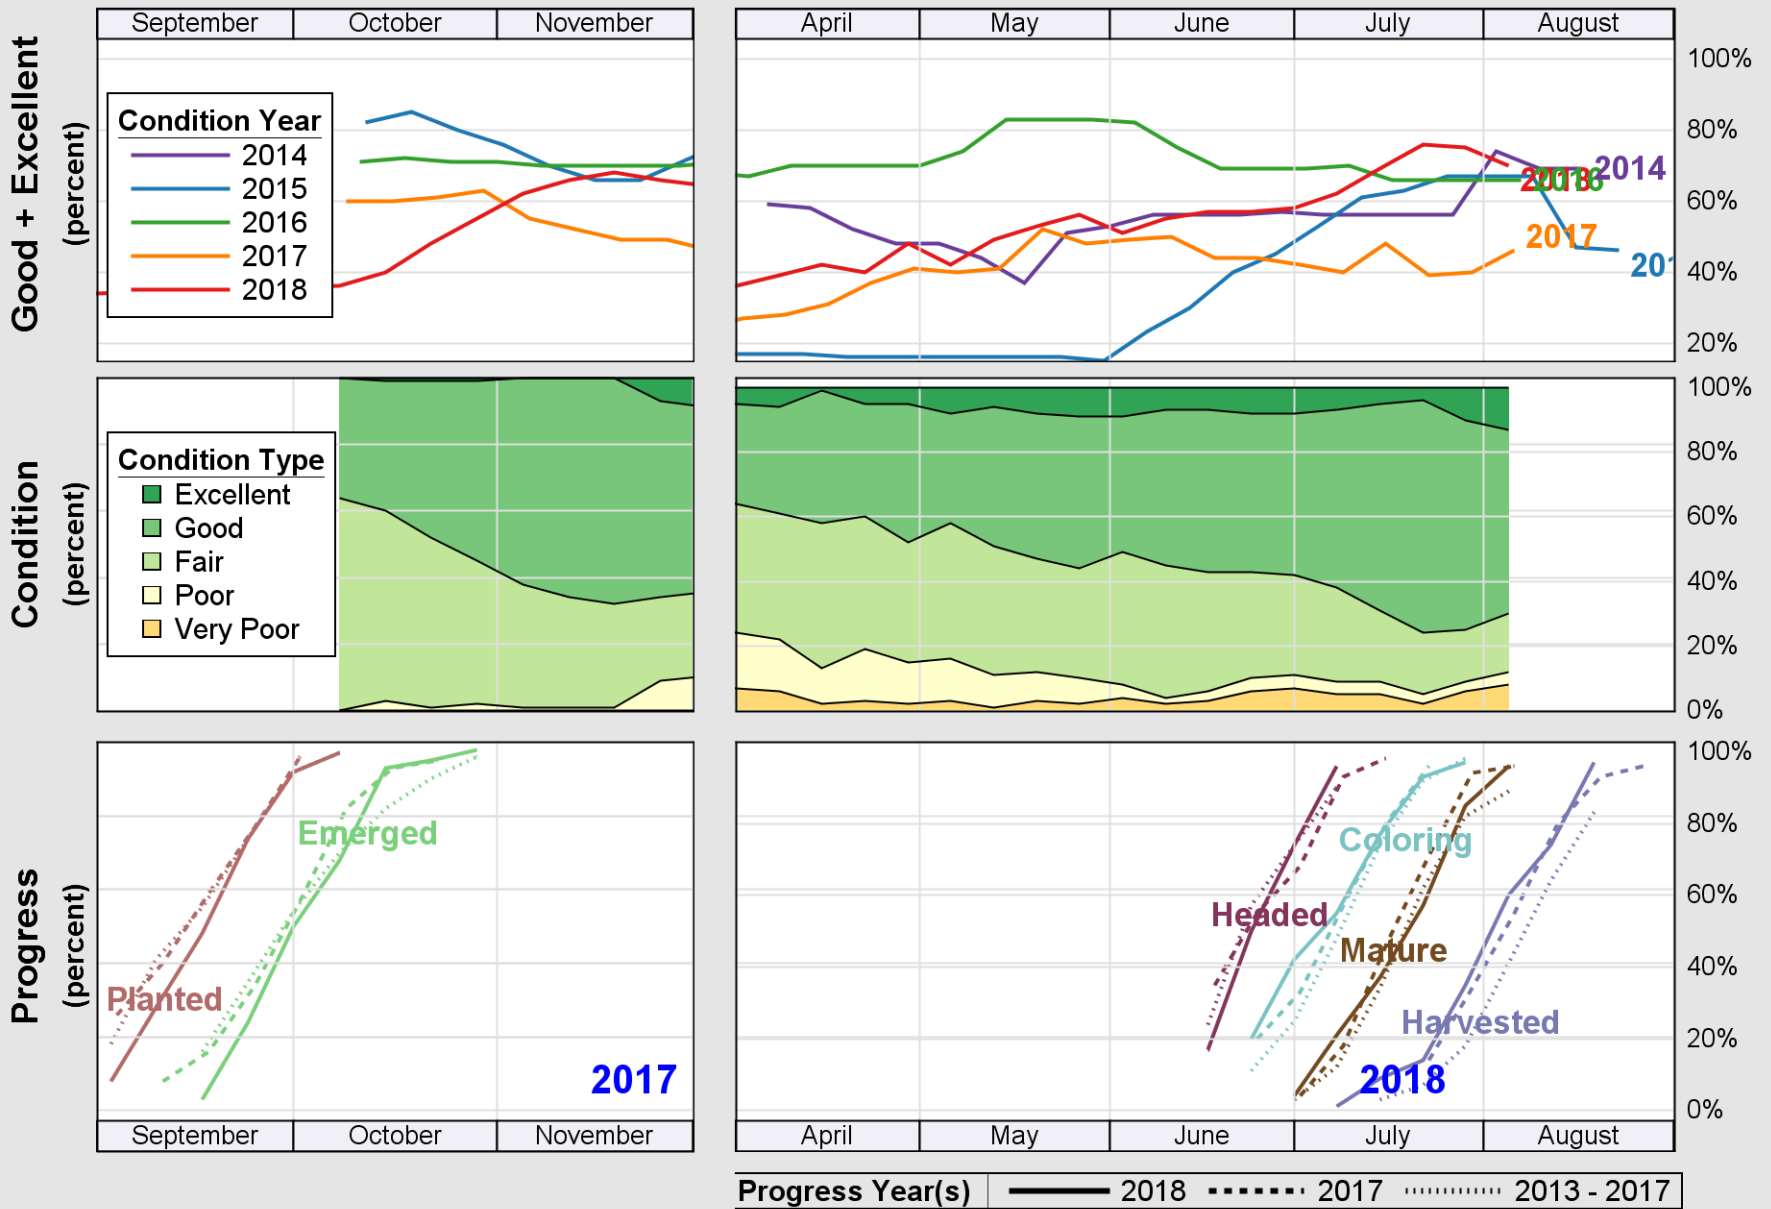

USDA

Crop Progress and Condition: Sugar Beets in Wyoming , 2018

NASS

Source: National Agricultural Statistics Service (NASS), Crop Progress Report

USDA

Crop Progress and Condition: Winter Wheat in Wyoming, 2018

NASS

Source: National Agricultural Statistics Service (NASS), Crop Progress Report