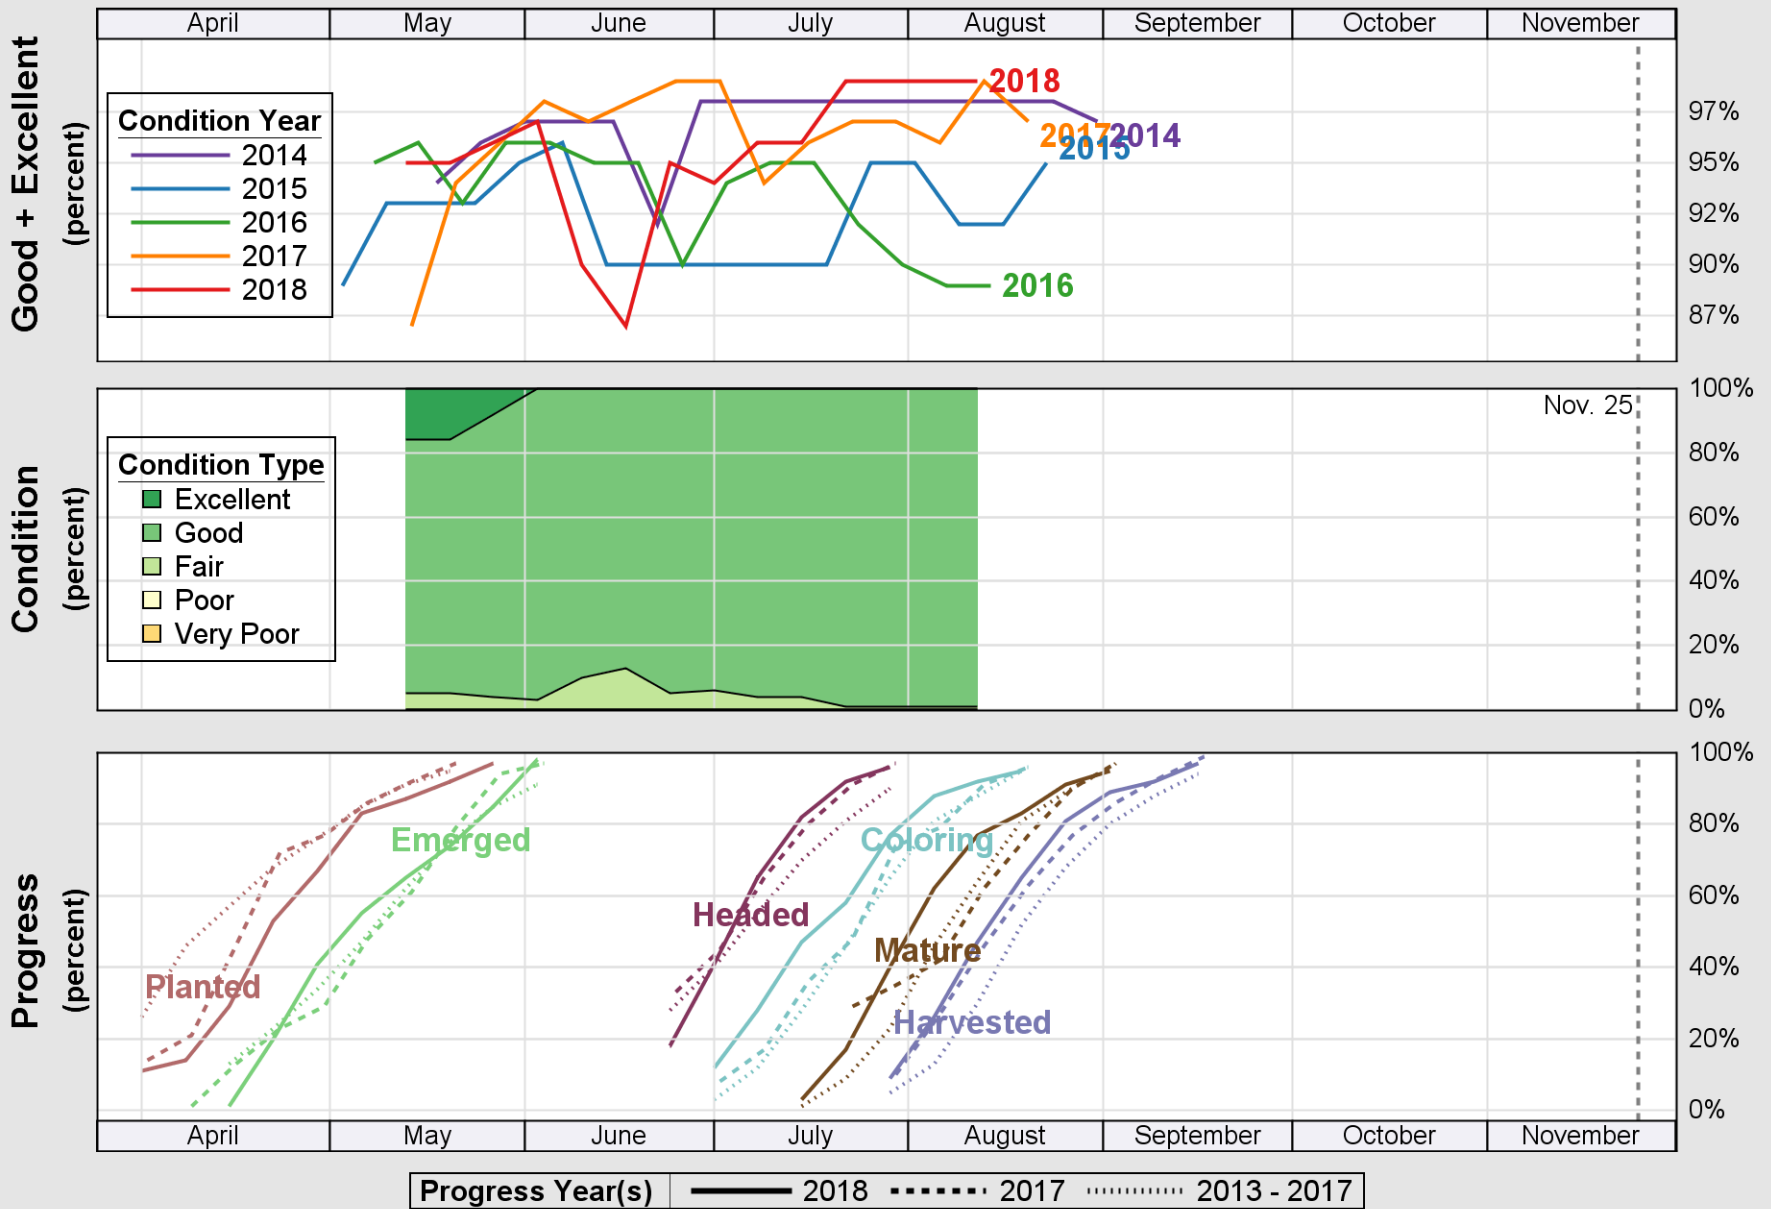

USDA

Crop Progress and Condition: Barley in Wyoming , 2018

NASS

Source: National Agricultural Statistics Service (NASS), Crop Progress Report

USDA

Crop Progress and Condition: Corn in Wyoming, 2018

NASS

Source: National Agricultural Statistics Service (NASS), Crop Progress Report

USDA

Crop Progress and Condition: Oats in Wyoming , 2018

NASS

Source: National Agricultural Statistics Service (NASS), Crop Progress Report

USDA

Crop Progress and Condition: Pasture and Range in Wyoming, 2018