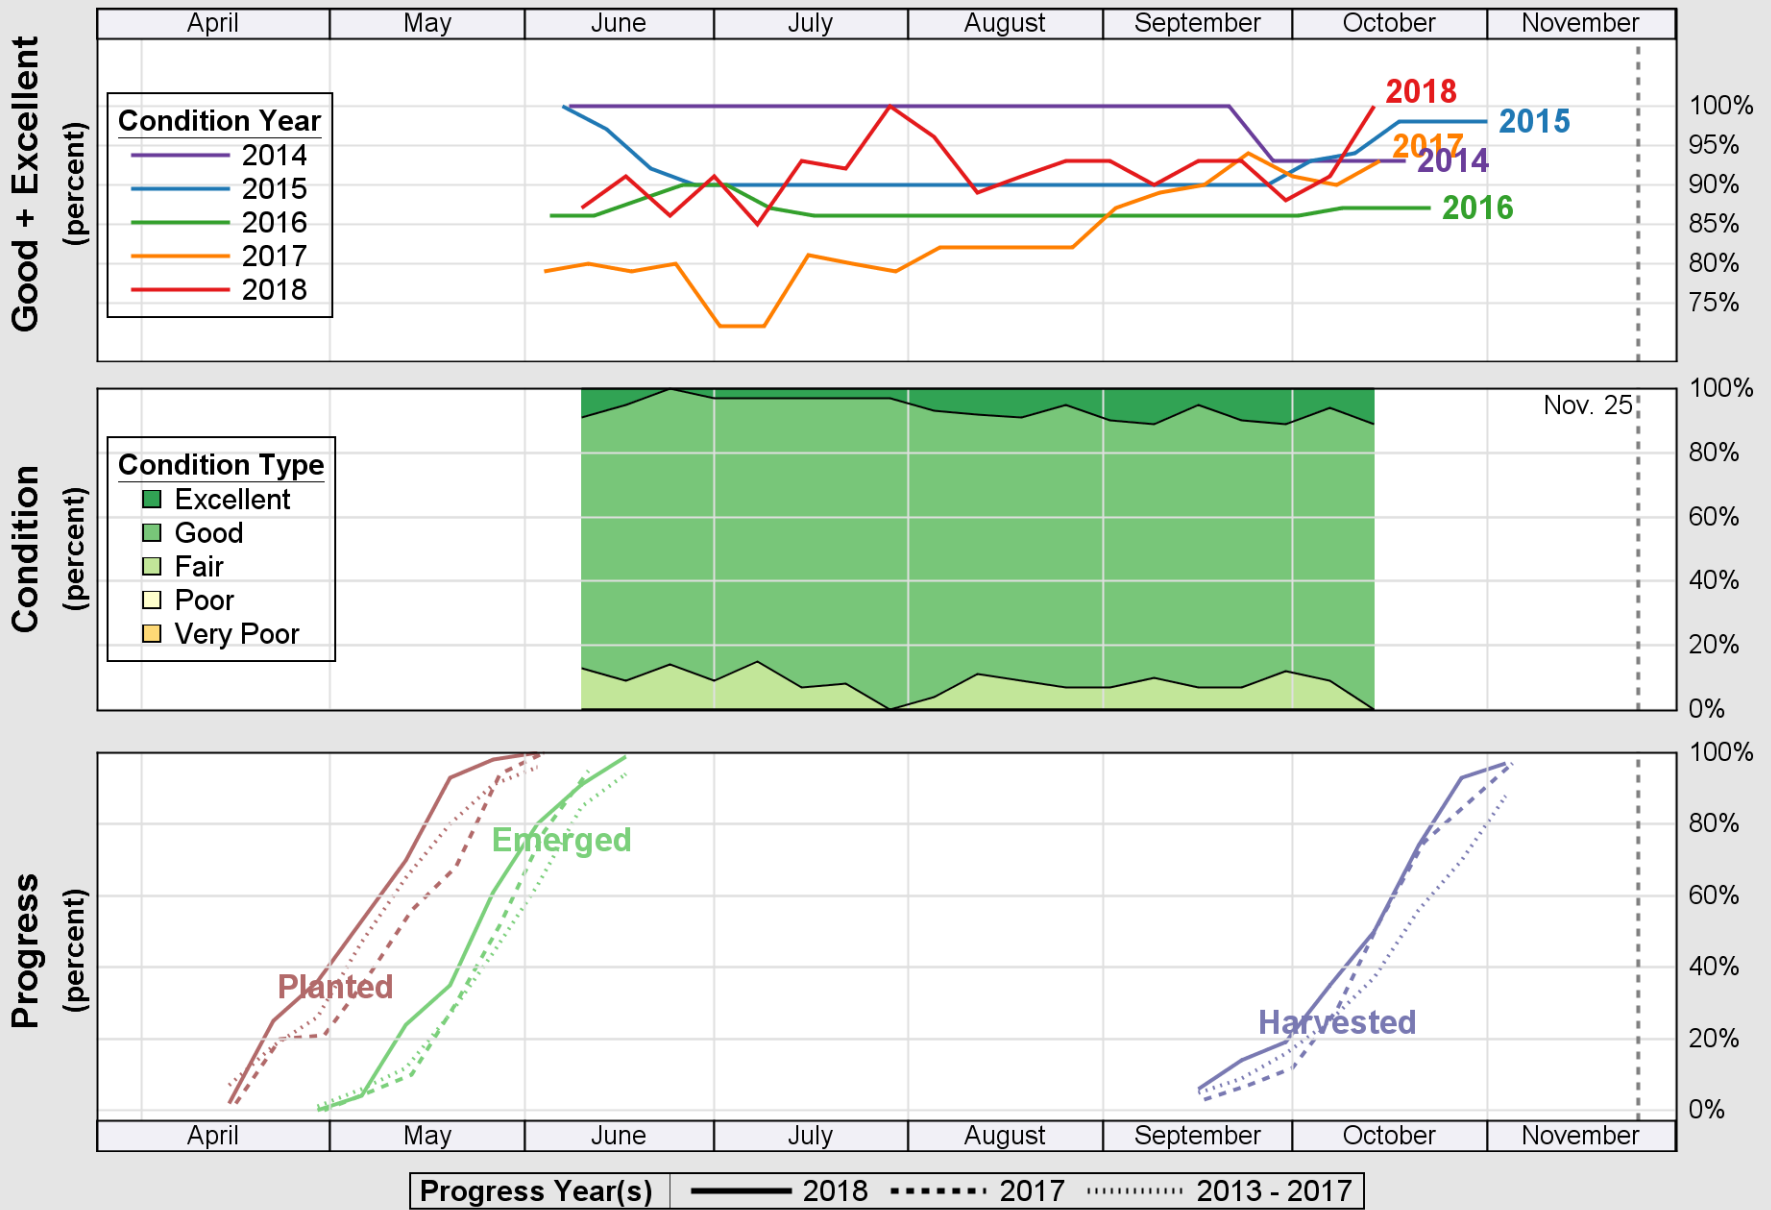

NASS

Source: National Agricultural Statistics Service (NASS), Crop Progress Report

USDA

Crop Progress and Condition: Spring Wheat in Wyoming , 2018

NASS

Source: National Agricultural Statistics Service (NASS), Crop Progress Report

USDA

Crop Progress and Condition: Sugar Beets in Wyoming , 2018

NASS

Source: National Agricultural Statistics Service (NASS), Crop Progress Report

USDA

Crop Progress and Condition: Winter Wheat in Wyoming, 2018