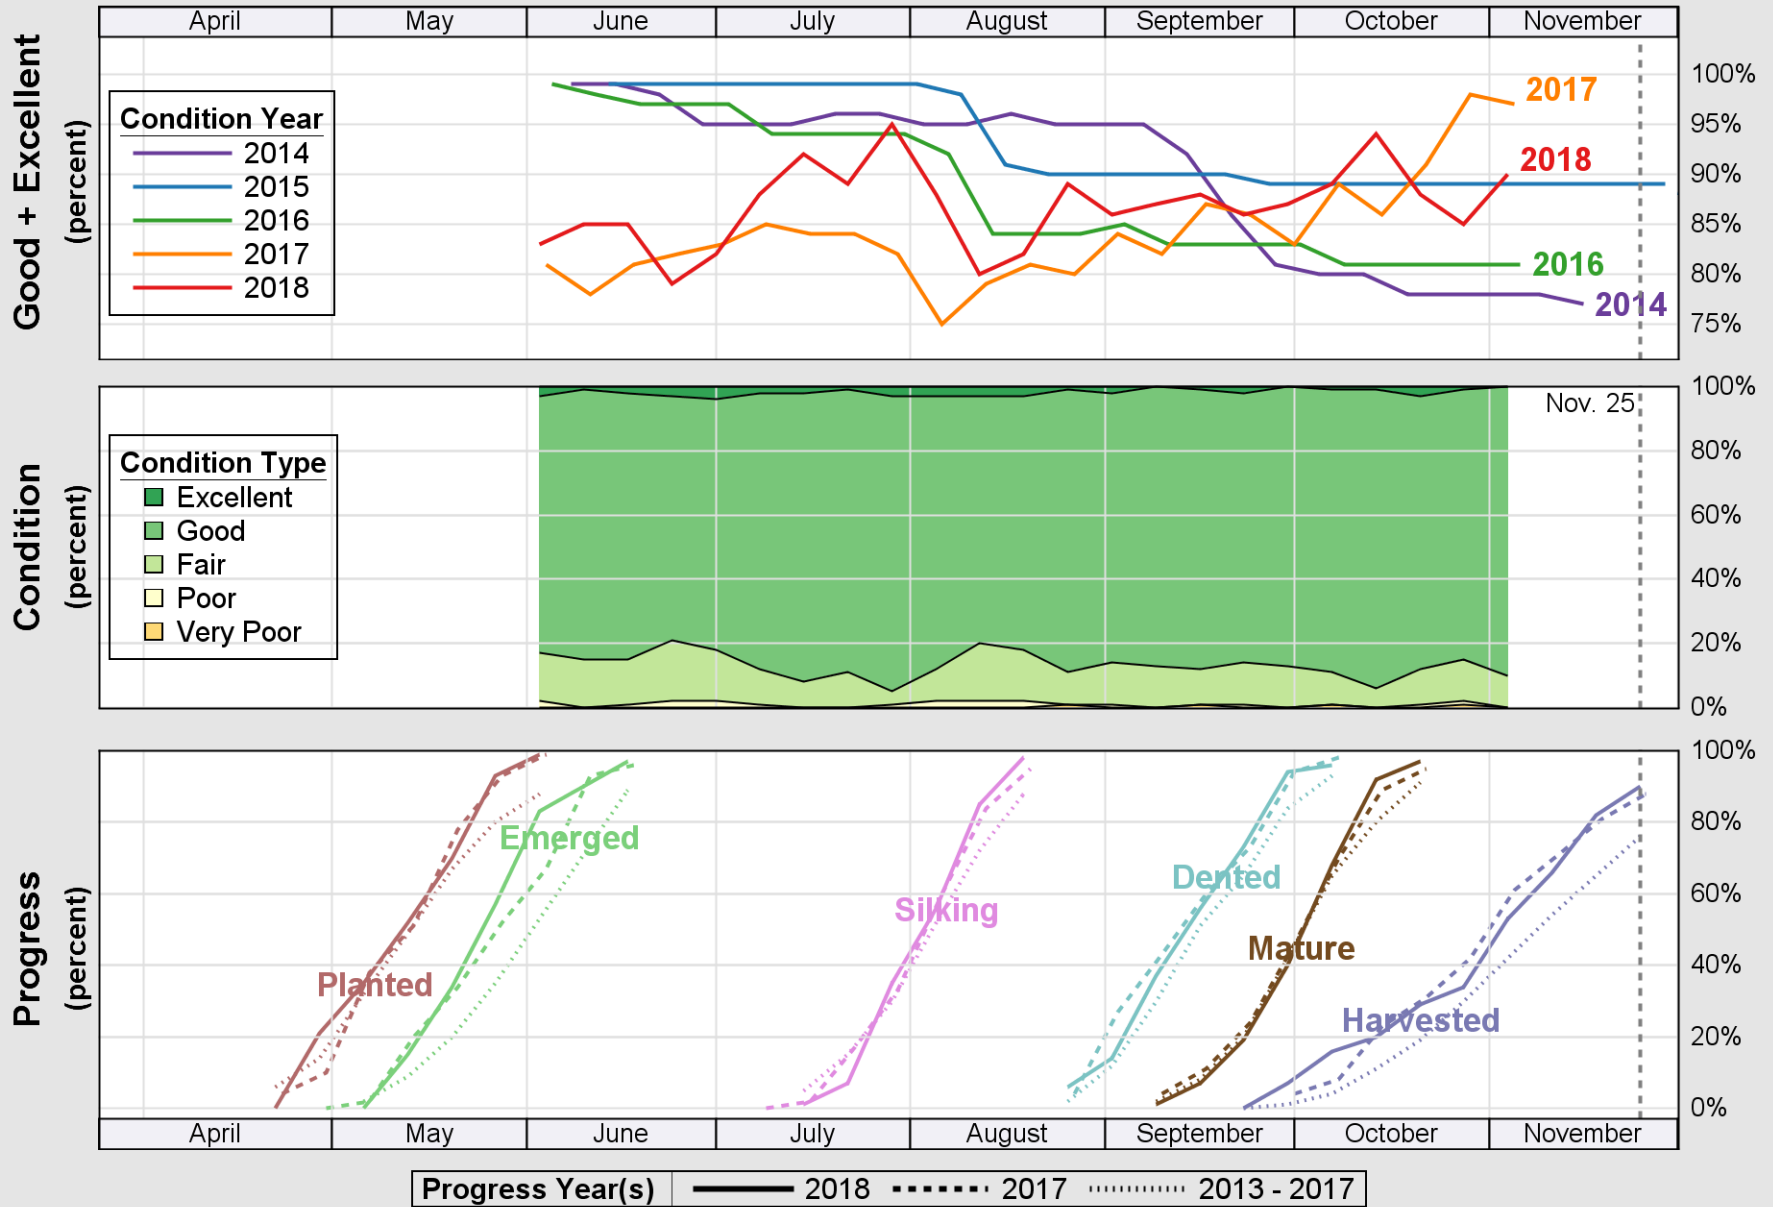

USDA

Crop Progress and Condition: Barley in Wyoming , 2018

NASS

Source: National Agricultural Statistics Service (NASS), Crop Progress Report

USDA

Crop Progress and Condition: Corn in Wyoming, 2018

NASS

Source: National Agricultural Statistics Service (NASS), Crop Progress Report

USDA

Crop Progress and Condition: Oats in Wyoming , 2018

NASS

Source: National Agricultural Statistics Service (NASS), Crop Progress Report

USDA

Crop Progress and Condition: Pasture and Range in Wyoming, 2018

NASS

Source: National Agricultural Statistics Service (NASS), Crop Progress Report

USDA

Crop Progress and Condition: Spring Wheat in Wyoming , 2018

NASS

Source: National Agricultural Statistics Service (NASS), Crop Progress Report