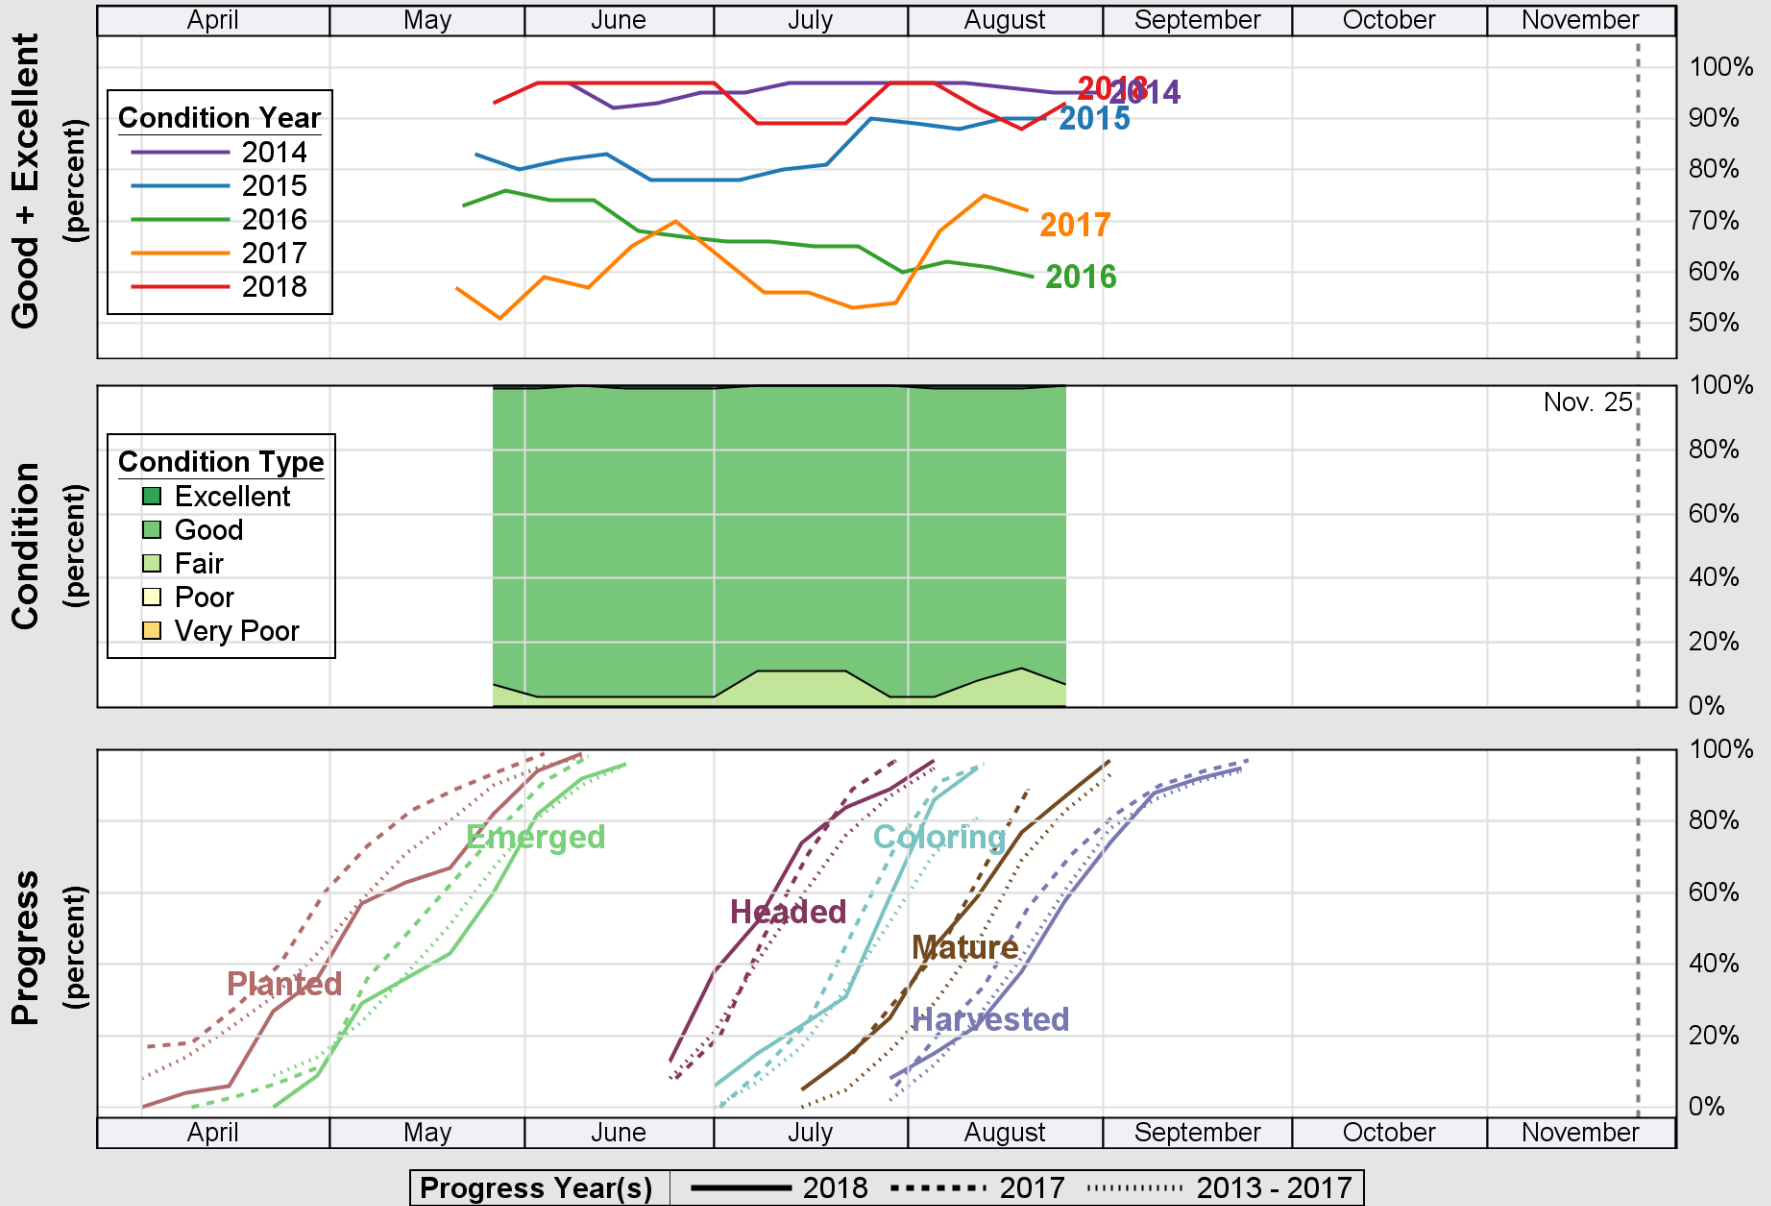

USDA

Crop Progress and Condition: Barley in Wyoming , 2018

NASS

Source: National Agricultural Statistics Service (NASS), Crop Progress Report

USDA

Crop Progress and Condition: Corn in Wyoming, 2018

NASS

Source: National Agricultural Statistics Service (NASS), Crop Progress Report

USDA

Crop Progress and Condition: Oats in Wyoming , 2018

NASS

Source: National Agricultural Statistics Service (NASS), Crop Progress Report

USDA

Crop Progress and Condition: Pasture and Range in Wyoming, 2018

NASS

Source: National Agricultural Statistics Service (NASS), Crop Progress Report

USDA

Crop Progress and Condition: Spring Wheat in Wyoming , 2018

NASS

Source: National Agricultural Statistics Service (NASS), Crop Progress Report