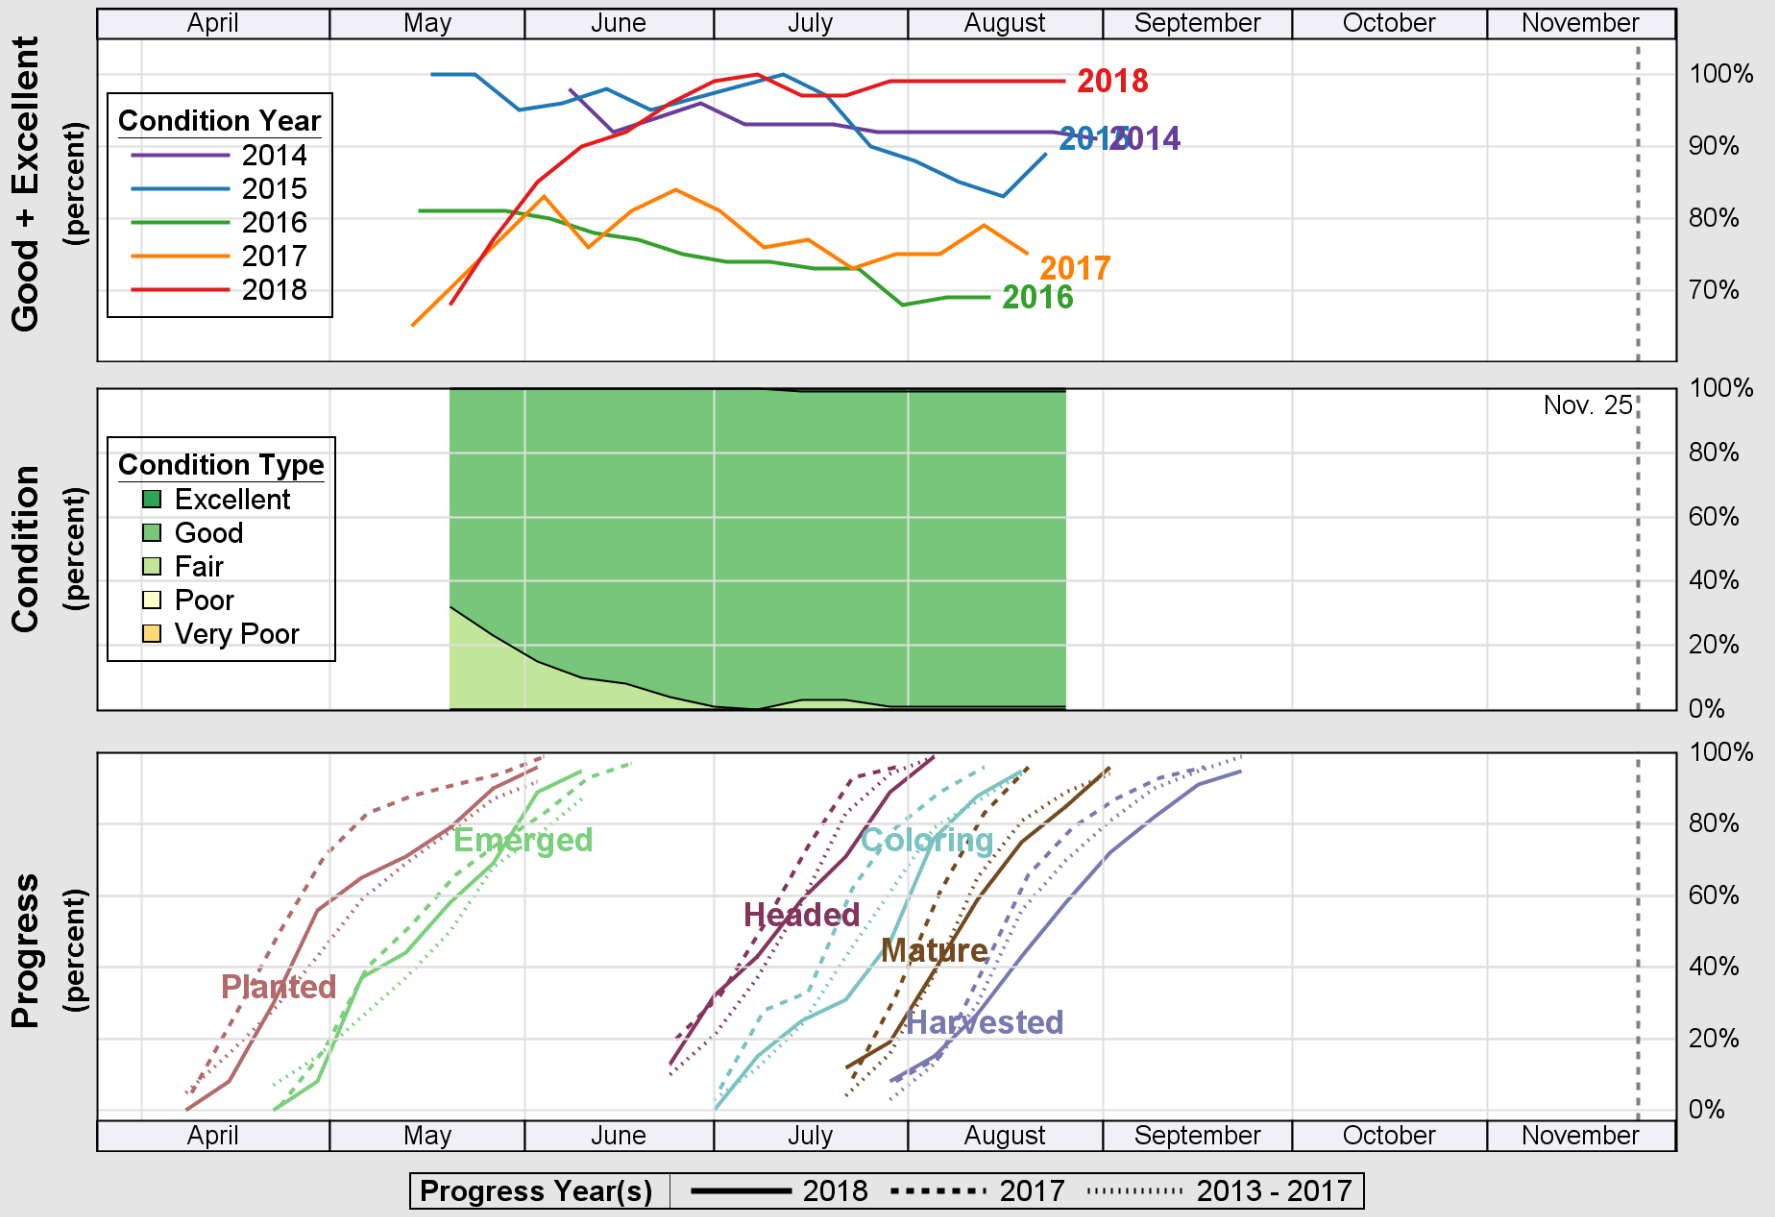

NASS

Source: National Agricultural Statistics Service (NASS), Crop Progress Report

USDA

Crop Progress and Condition: Spring Wheat in Wyoming , 2018

NASS

Source: National Agricultural Statistics Service (NASS), Crop Progress Report

USDA

Crop Progress and Condition: Sugar Beets in Wyoming , 2018

NASS

Source: National Agricultural Statistics Service (NASS), Crop Progress Report

USDA

Crop Progress and Condition: Winter Wheat in Wyoming, 2018