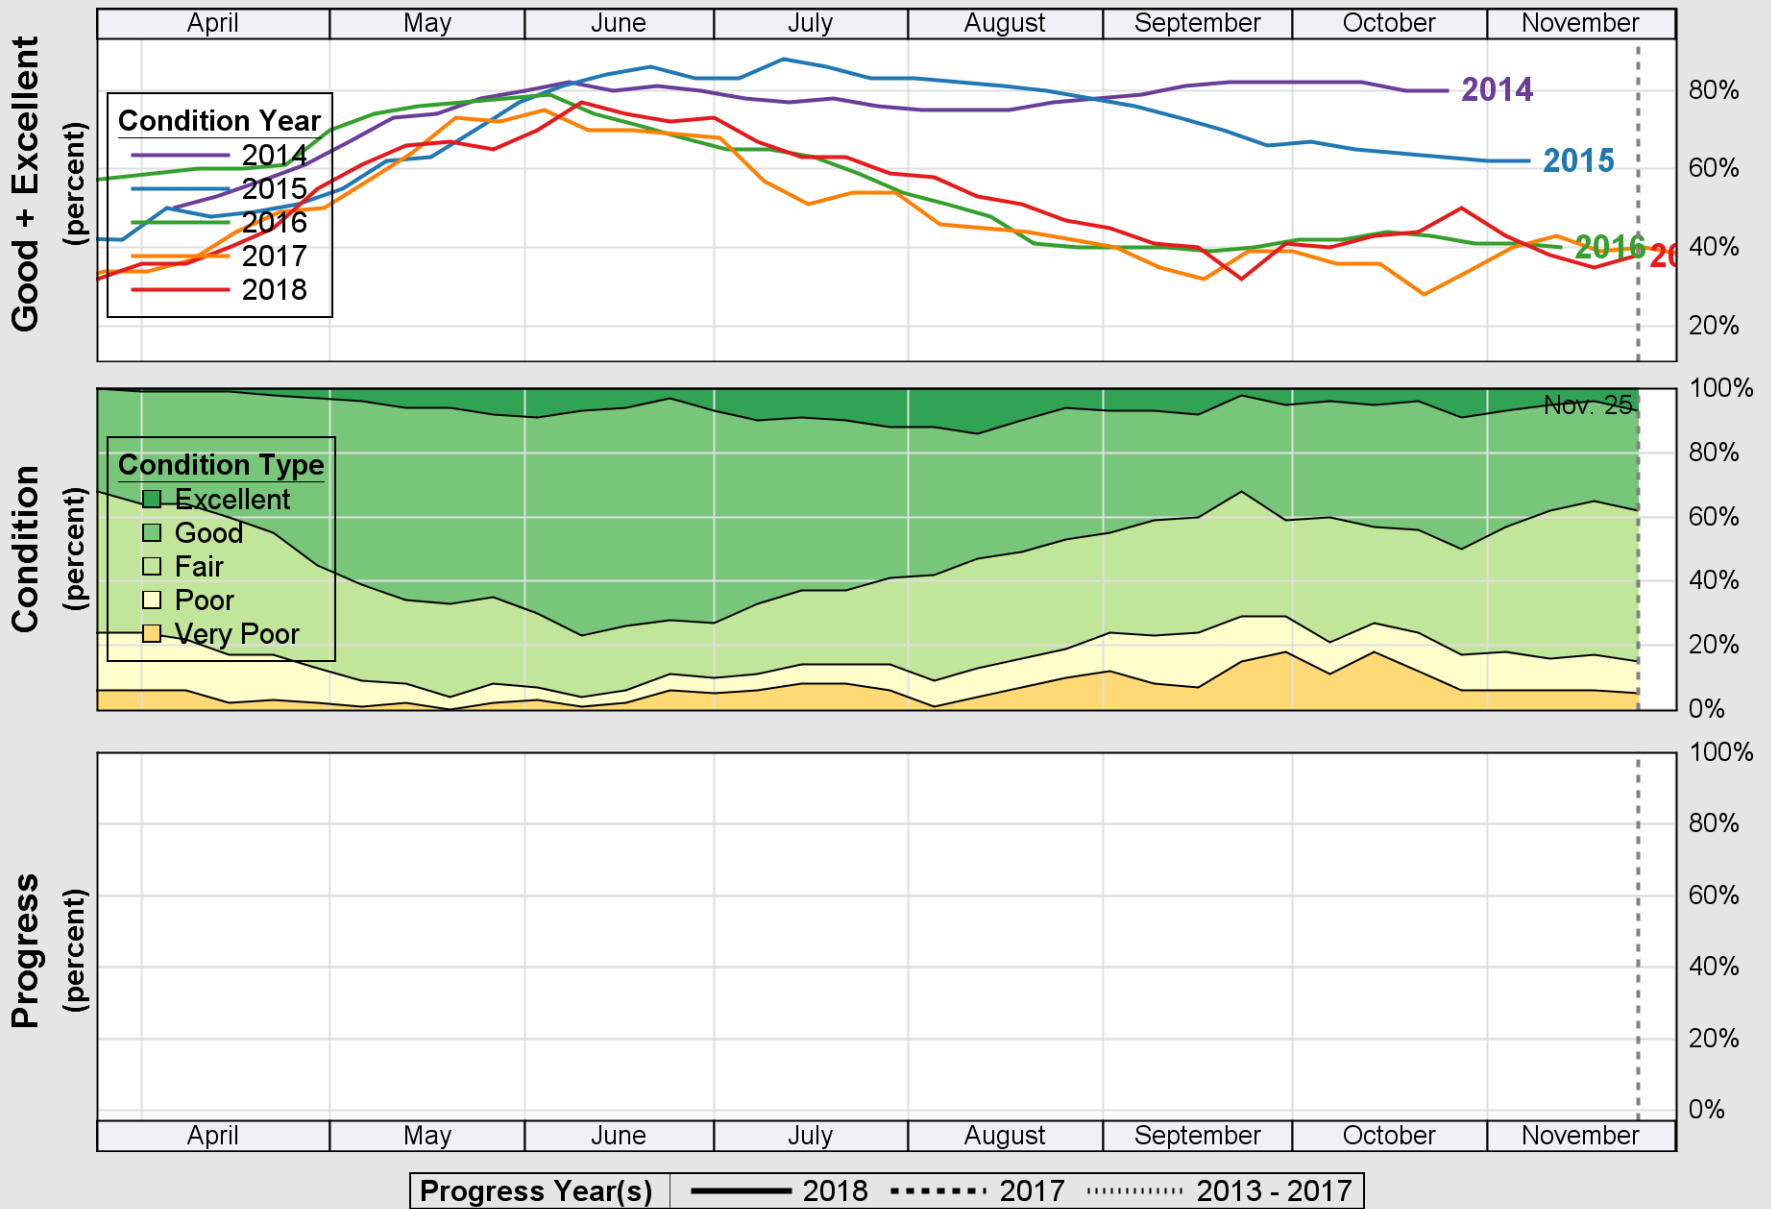

USDA

Crop Progress and Condition: Barley in Wyoming , 2018

NASS

Source: National Agricultural Statistics Service (NASS), Crop Progress Report

USDA

Crop Progress and Condition: Corn in Wyoming, 2018

NASS

Source: National Agricultural Statistics Service (NASS), Crop Progress Report

USDA

Crop Progress and Condition: Oats in Wyoming , 2018

NASS

Source: National Agricultural Statistics Service (NASS), Crop Progress Report

USDA

Crop Progress and Condition: Pasture and Range in Wyoming, 2018

NASS

Source: National Agricultural Statistics Service (NASS), Crop Progress Report

USDA

Crop Progress and Condition: Spring Wheat in Wyoming , 2018

NASS

Source: National Agricultural Statistics Service (NASS), Crop Progress Report