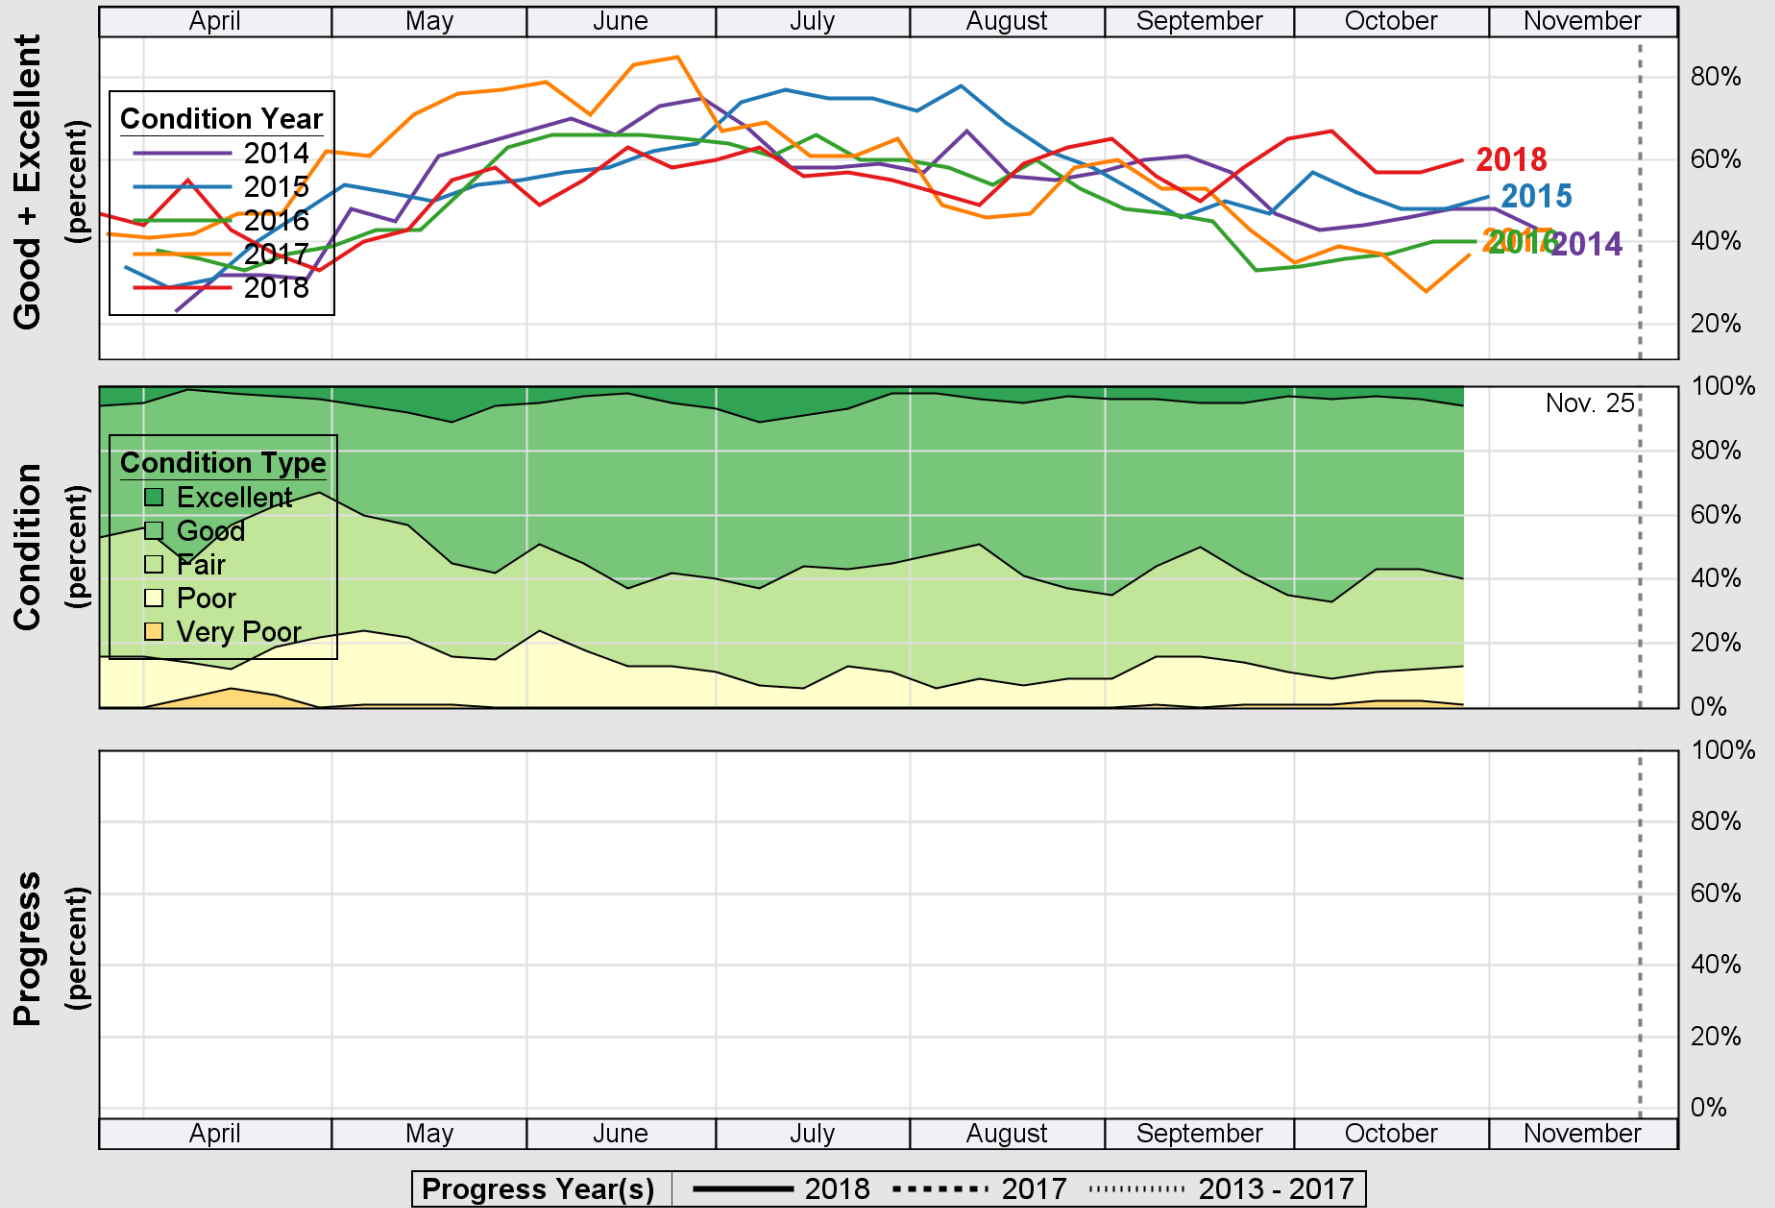

USDA

Crop Progress and Condition: Corn in West Virginia , 2018

NASS

Source: National Agricultural Statistics Service (NASS), Crop Progress Report

USDA Crop Progress and Condition: Pasture and Range in West Virginia , 2018 NASS

Source: National Agricultural Statistics Service (NASS), Crop Progress Report

USDA

Crop Progress and Condition: Soybeans in West Virginia , 2018

NASS

Source: National Agricultural Statistics Service (NASS), Crop Progress Report

USDA

Crop Progress and Condition: Winter Wheat in West Virginia , 2018

NASS

Source: National Agricultural Statistics Service (NASS), Crop Progress Report