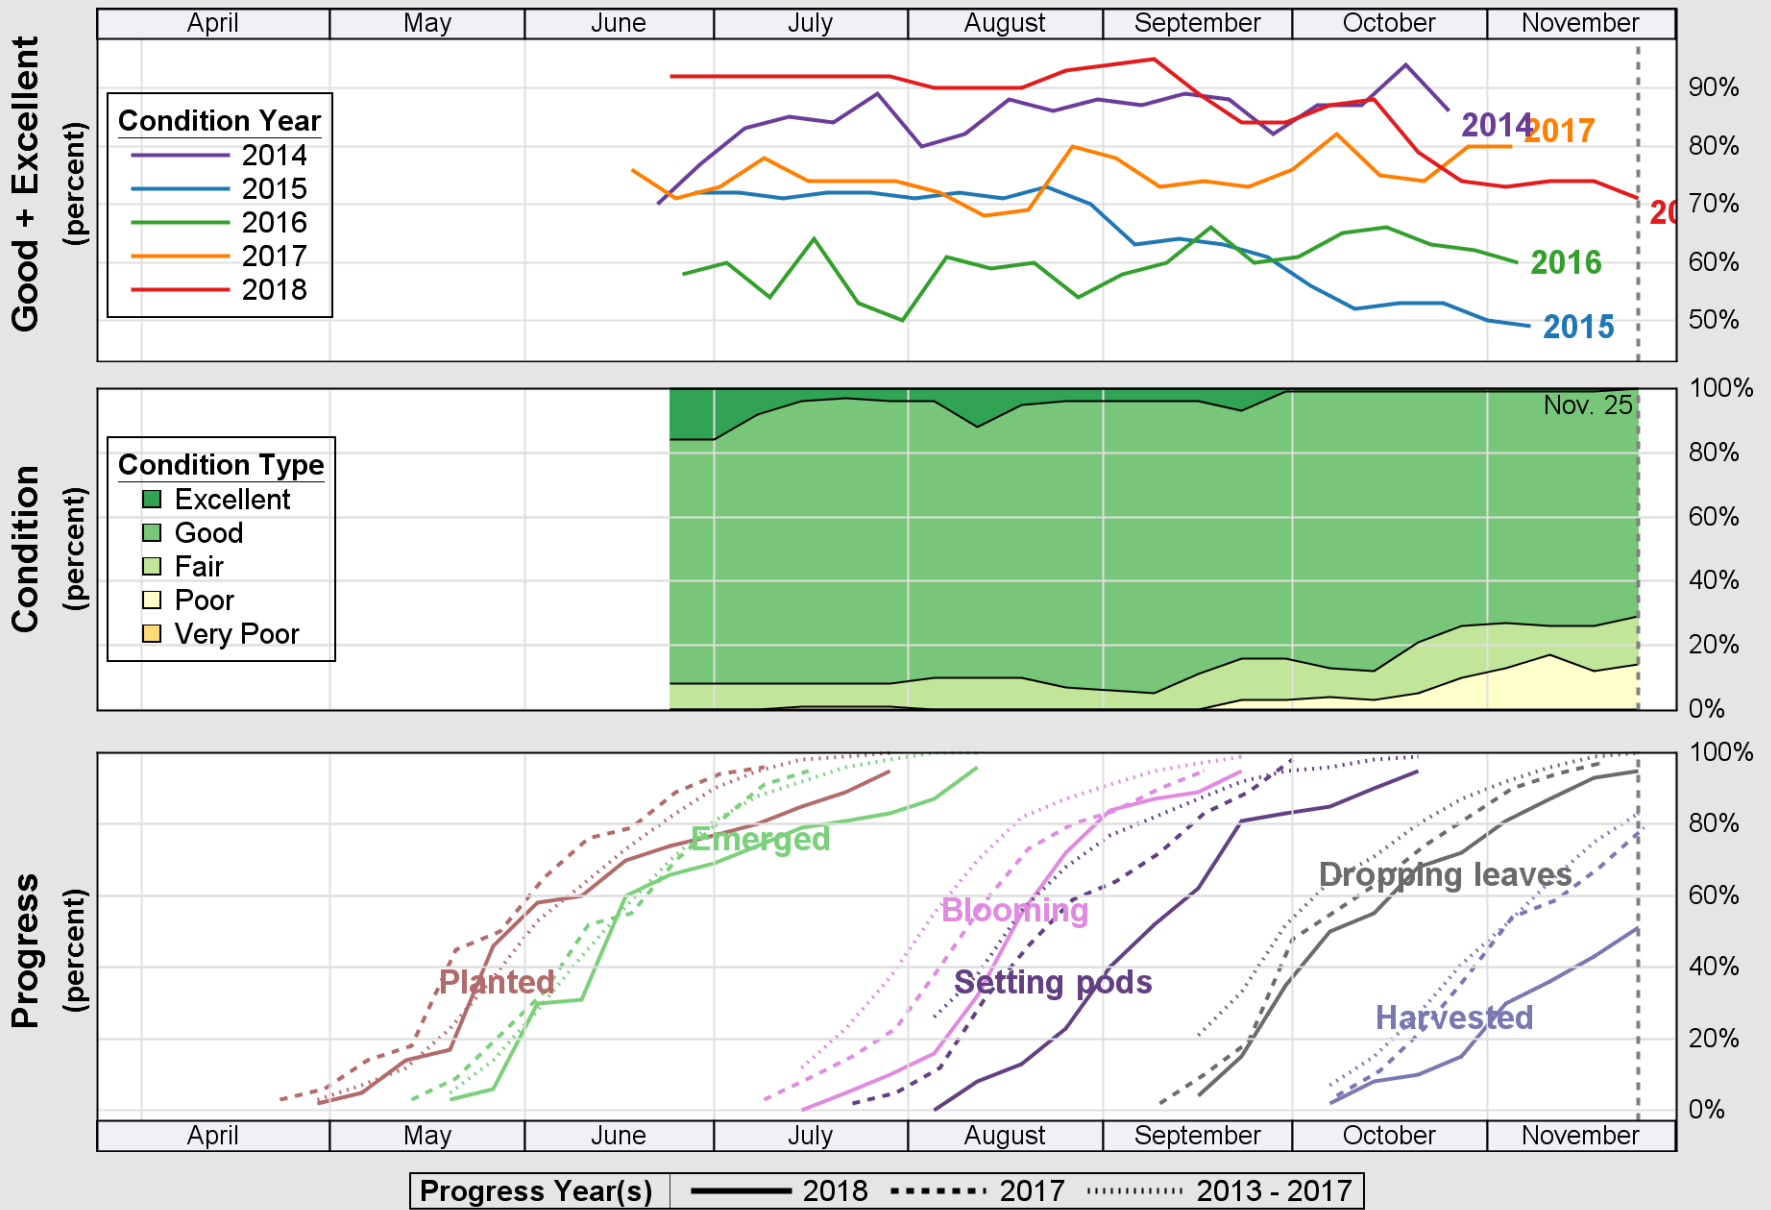

USDA

Crop Progress and Condition: Corn in West Virginia , 2018

NASS

Source: National Agricultural Statistics Service (NASS), Crop Progress Report

USDA Crop Progress and Condition: Pasture and Range in West Virginia , 2018 NASS

Source: National Agricultural Statistics Service (NASS), Crop Progress Report

USDA

Crop Progress and Condition: Soybeans in West Virginia , 2018

NASS

Source: National Agricultural Statistics Service (NASS), Crop Progress Report

USDA

Crop Progress and Condition: Winter Wheat in West Virginia , 2018

NASS

Source: National Agricultural Statistics Service (NASS), Crop Progress Report