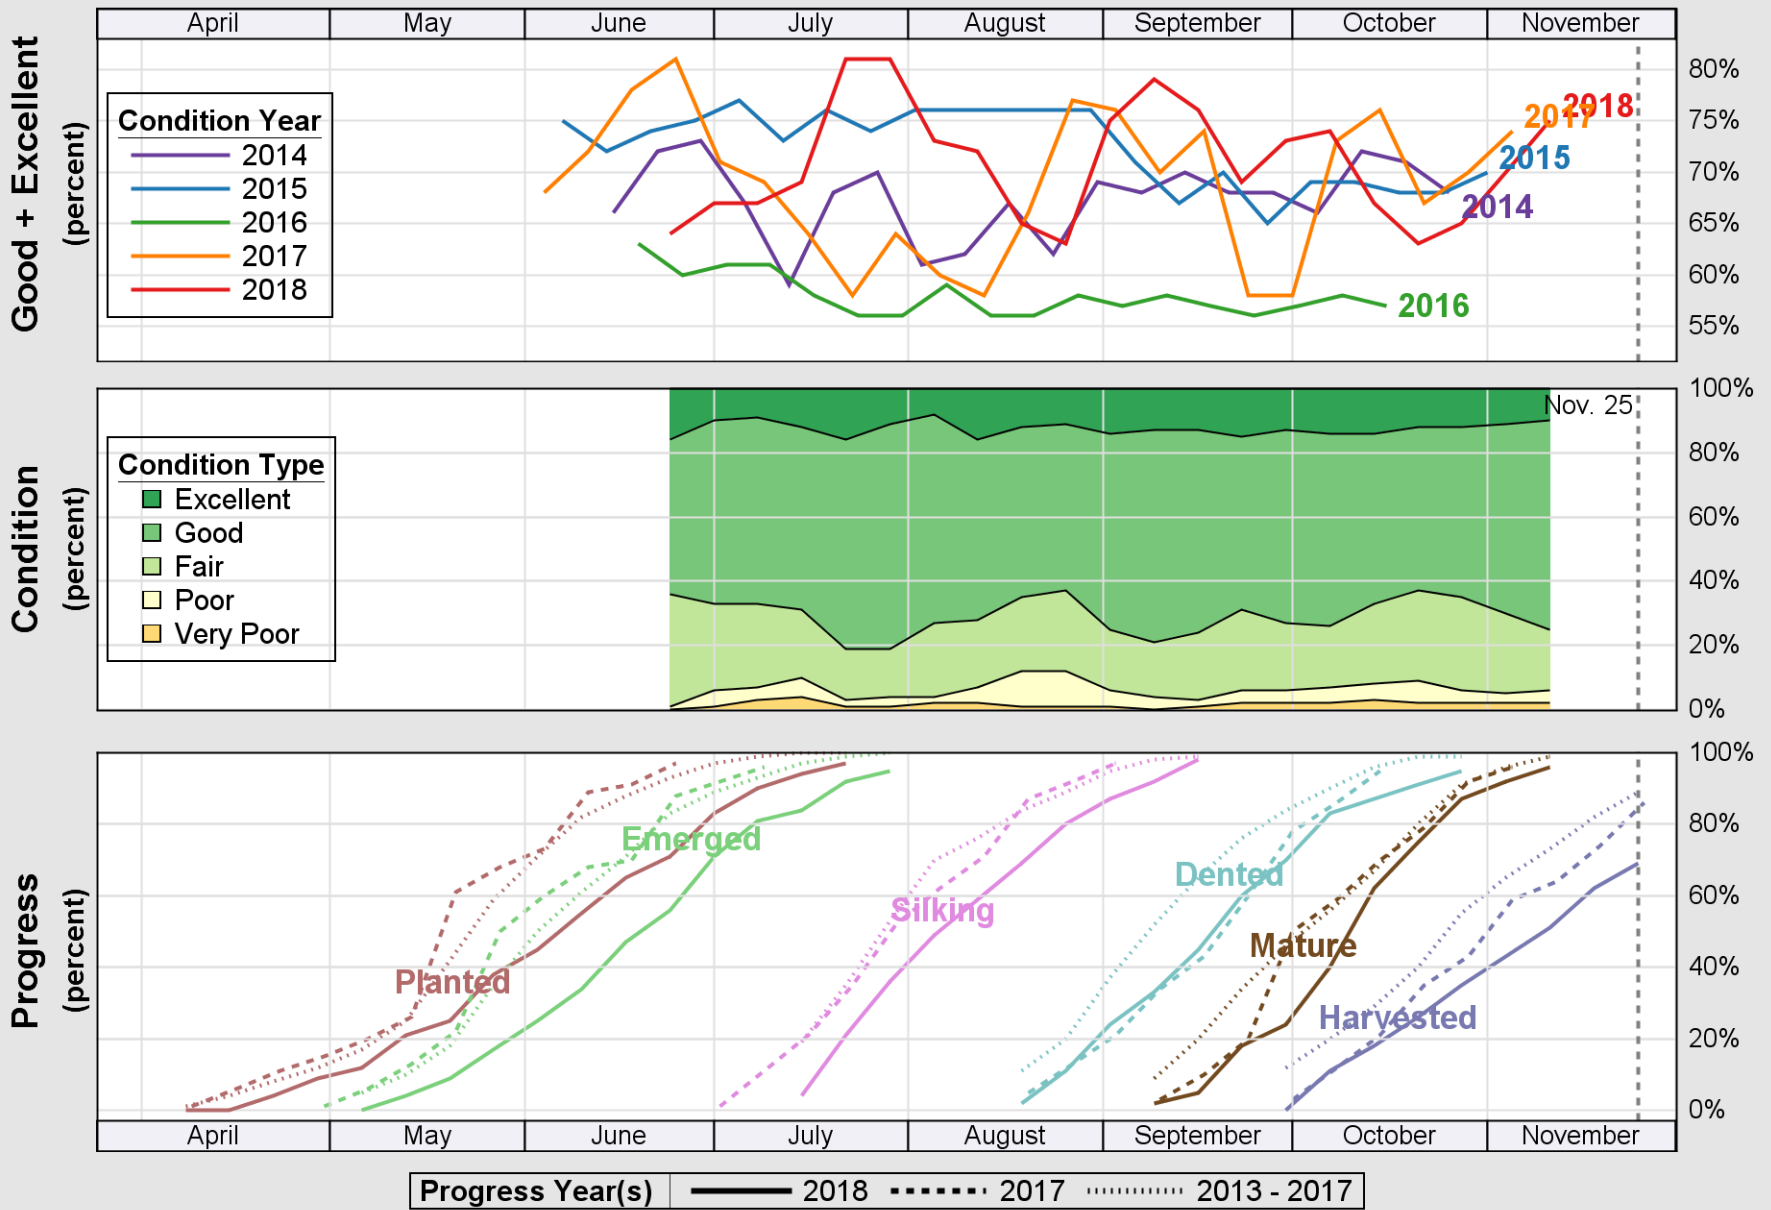

USDA

Crop Progress and Condition: Corn in West Virginia , 2018

NASS

Source: National Agricultural Statistics Service (NASS), Crop Progress Report

USDA Crop Progress and Condition: Pasture and Range in West Virginia , 2018 NASS

Source: National Agricultural Statistics Service (NASS), Crop Progress Report

USDA

Crop Progress and Condition: Soybeans in West Virginia , 2018

NASS

Source: National Agricultural Statistics Service (NASS), Crop Progress Report

USDA

Crop Progress and Condition: Winter Wheat in West Virginia , 2018

NASS

Source: National Agricultural Statistics Service (NASS), Crop Progress Report