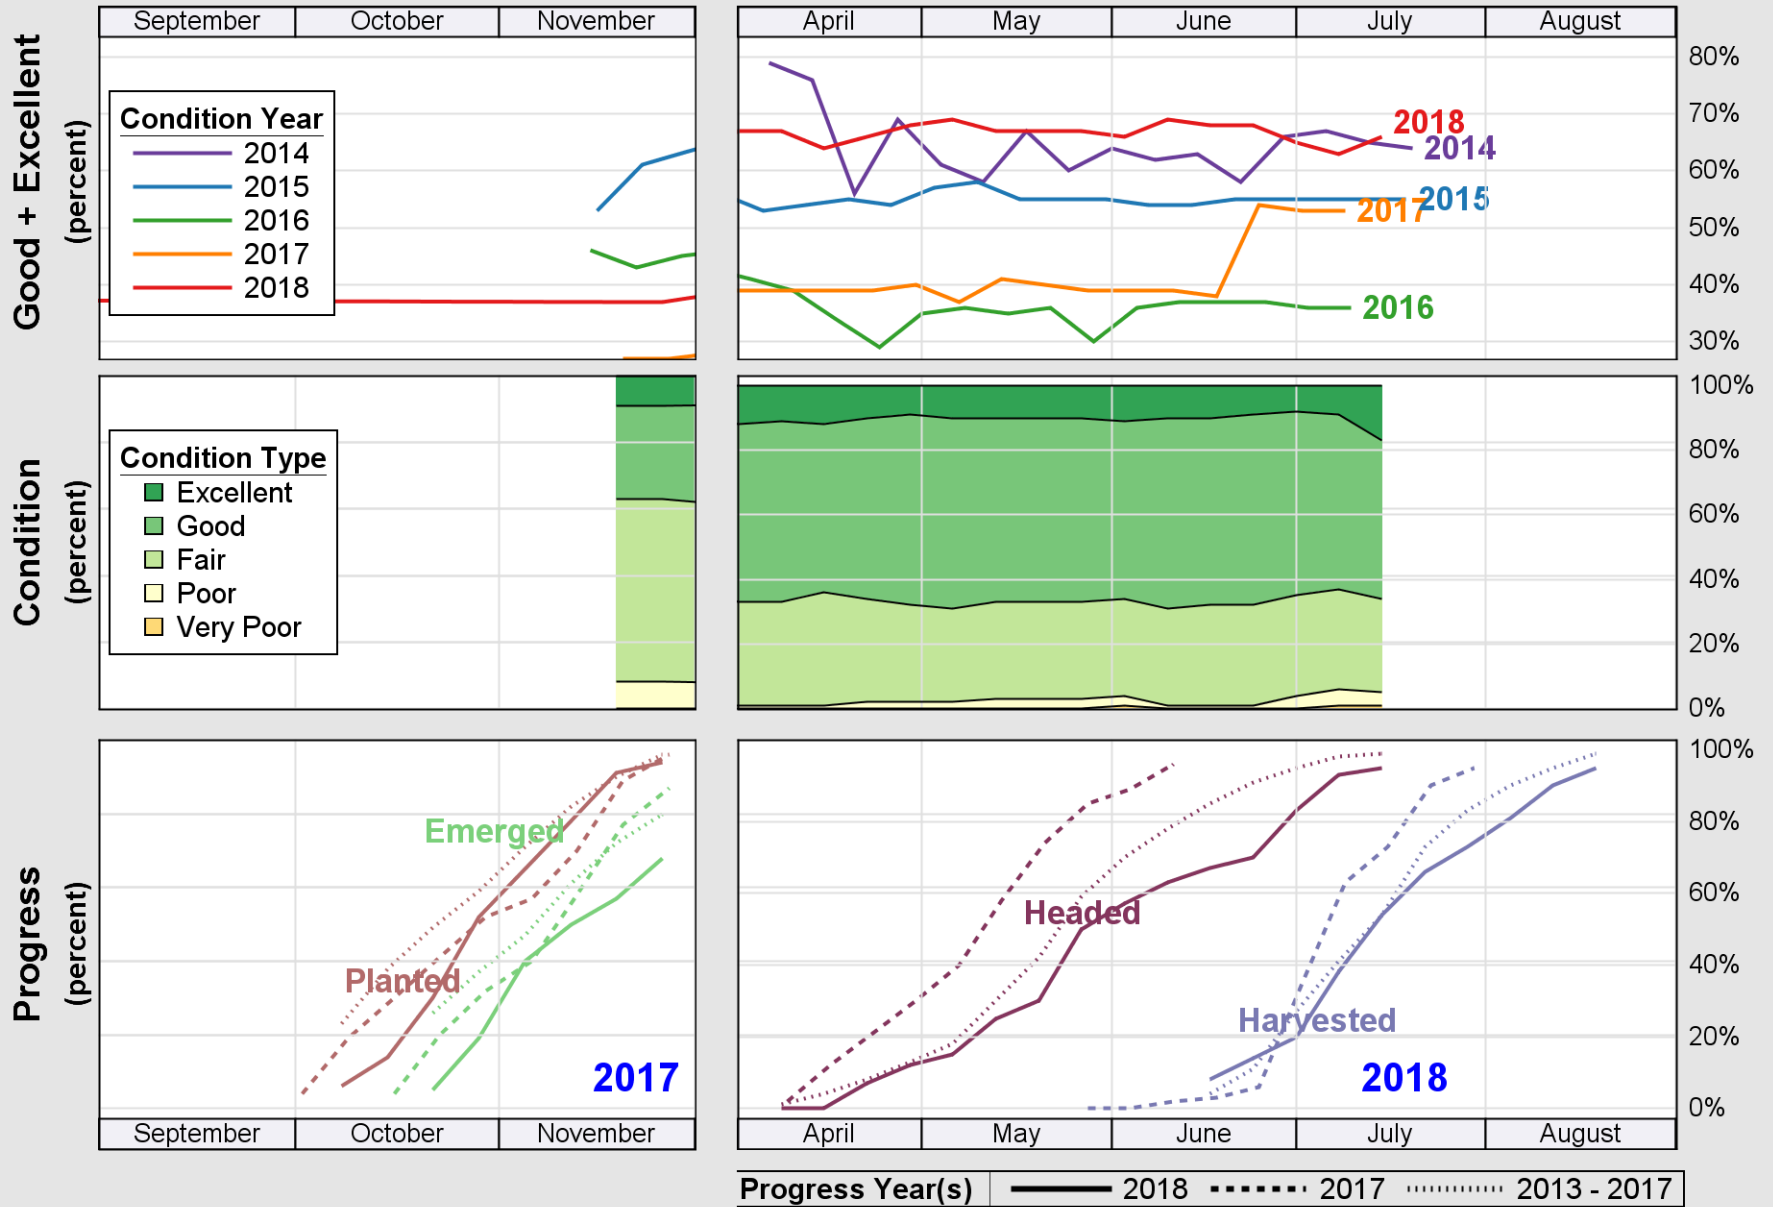

USDA

Crop Progress and Condition: Corn in West Virginia , 2018

NASS

Source: National Agricultural Statistics Service (NASS), Crop Progress Report

USDA Crop Progress and Condition: Pasture and Range in West Virginia , 2018 NASS

Source: National Agricultural Statistics Service (NASS), Crop Progress Report

USDA

Crop Progress and Condition: Soybeans in West Virginia , 2018

NASS

Source: National Agricultural Statistics Service (NASS), Crop Progress Report

USDA

Crop Progress and Condition: Winter Wheat in West Virginia , 2018

NASS

Source: National Agricultural Statistics Service (NASS), Crop Progress Report