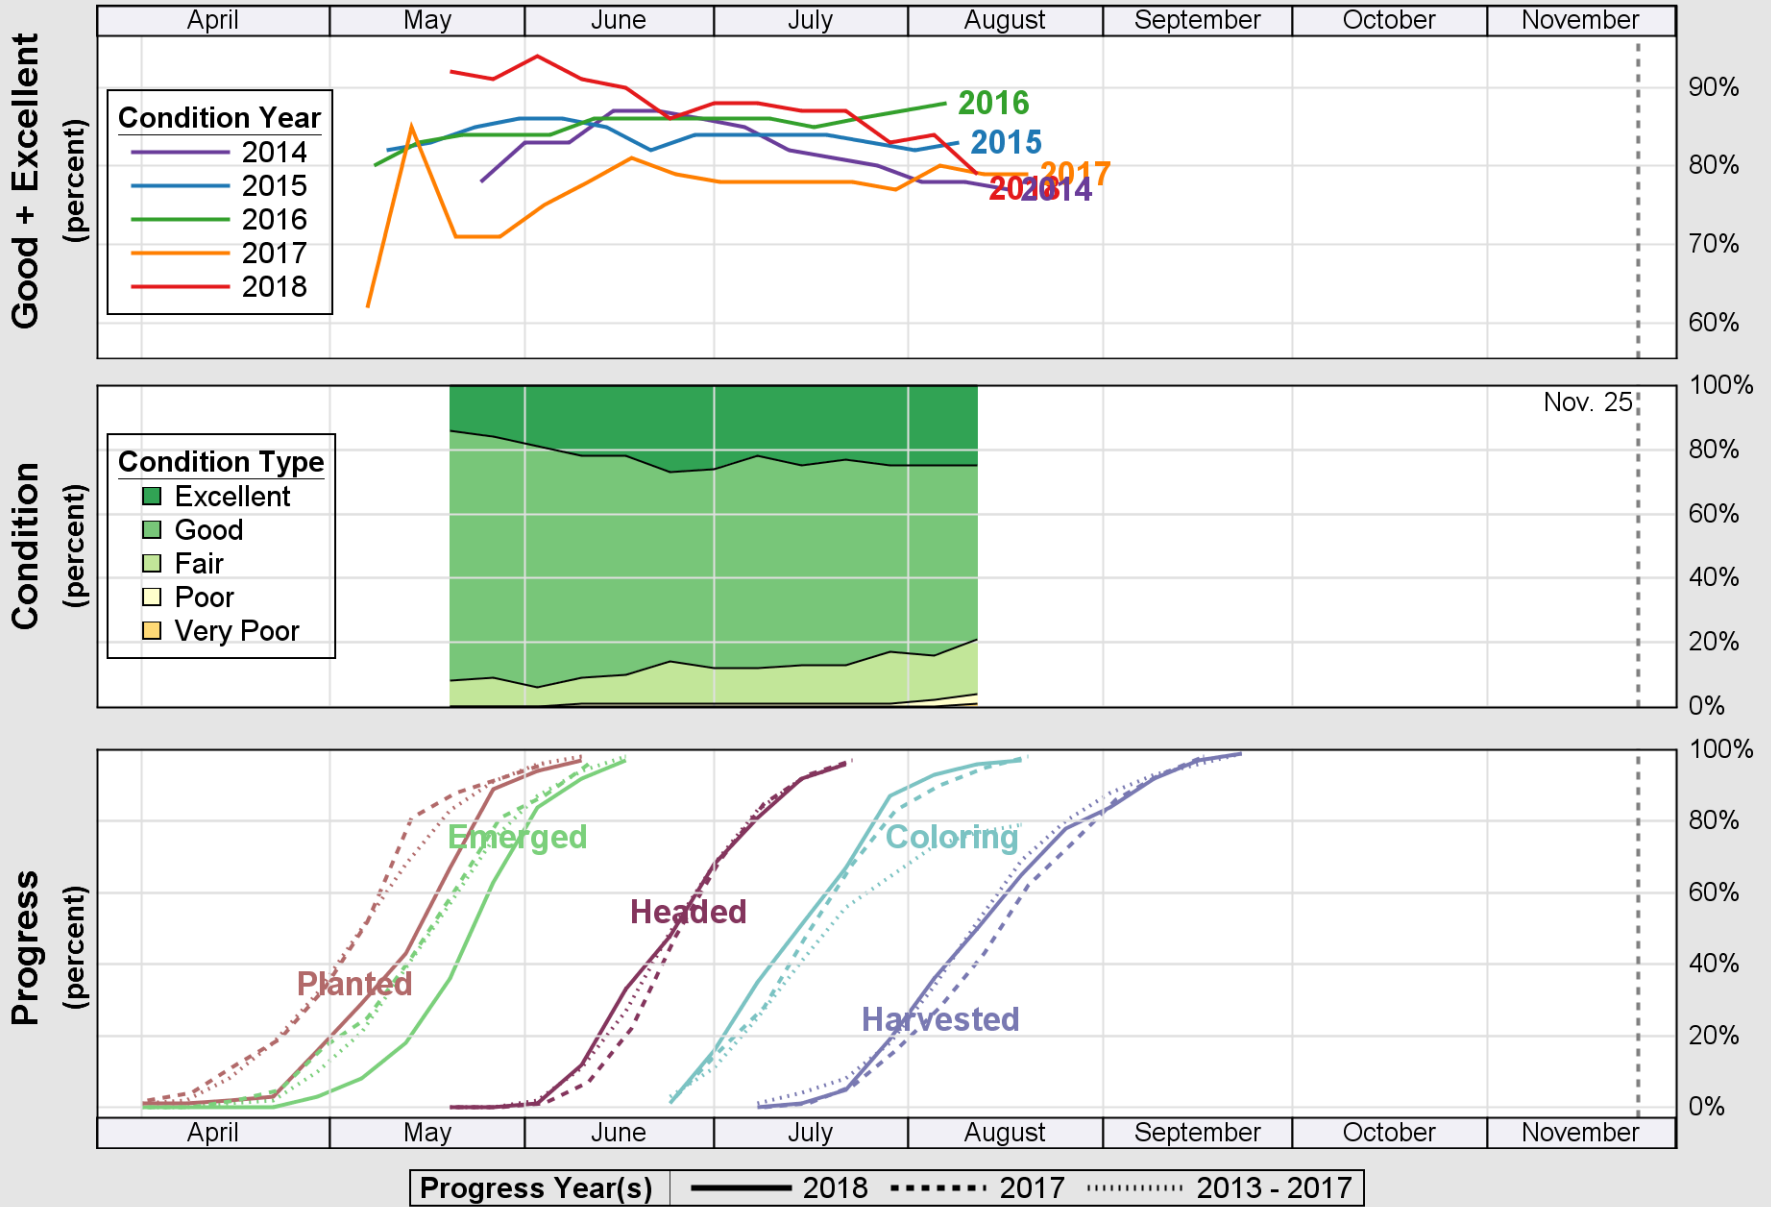

USDA

Crop Progress and Condition: Corn in Wisconsin , 2018

NASS

Source: National Agricultural Statistics Service (NASS), Crop Progress Report

USDA

Crop Progress and Condition: Oats in Wisconsin , 2018

NASS

Source: National Agricultural Statistics Service (NASS), Crop Progress Report

USDA

Crop Progress and Condition: Pasture and Range in Wisconsin , 2018

NASS

Source: National Agricultural Statistics Service (NASS), Crop Progress Report

USDA

Crop Progress and Condition: Soybeans in Wisconsin, 2018

NASS

Source: National Agricultural Statistics Service (NASS), Crop Progress Report

USDA

Crop Progress and Condition: Winter Wheat in Wisconsin , 2018

NASS

Source: National Agricultural Statistics Service (NASS), Crop Progress Report