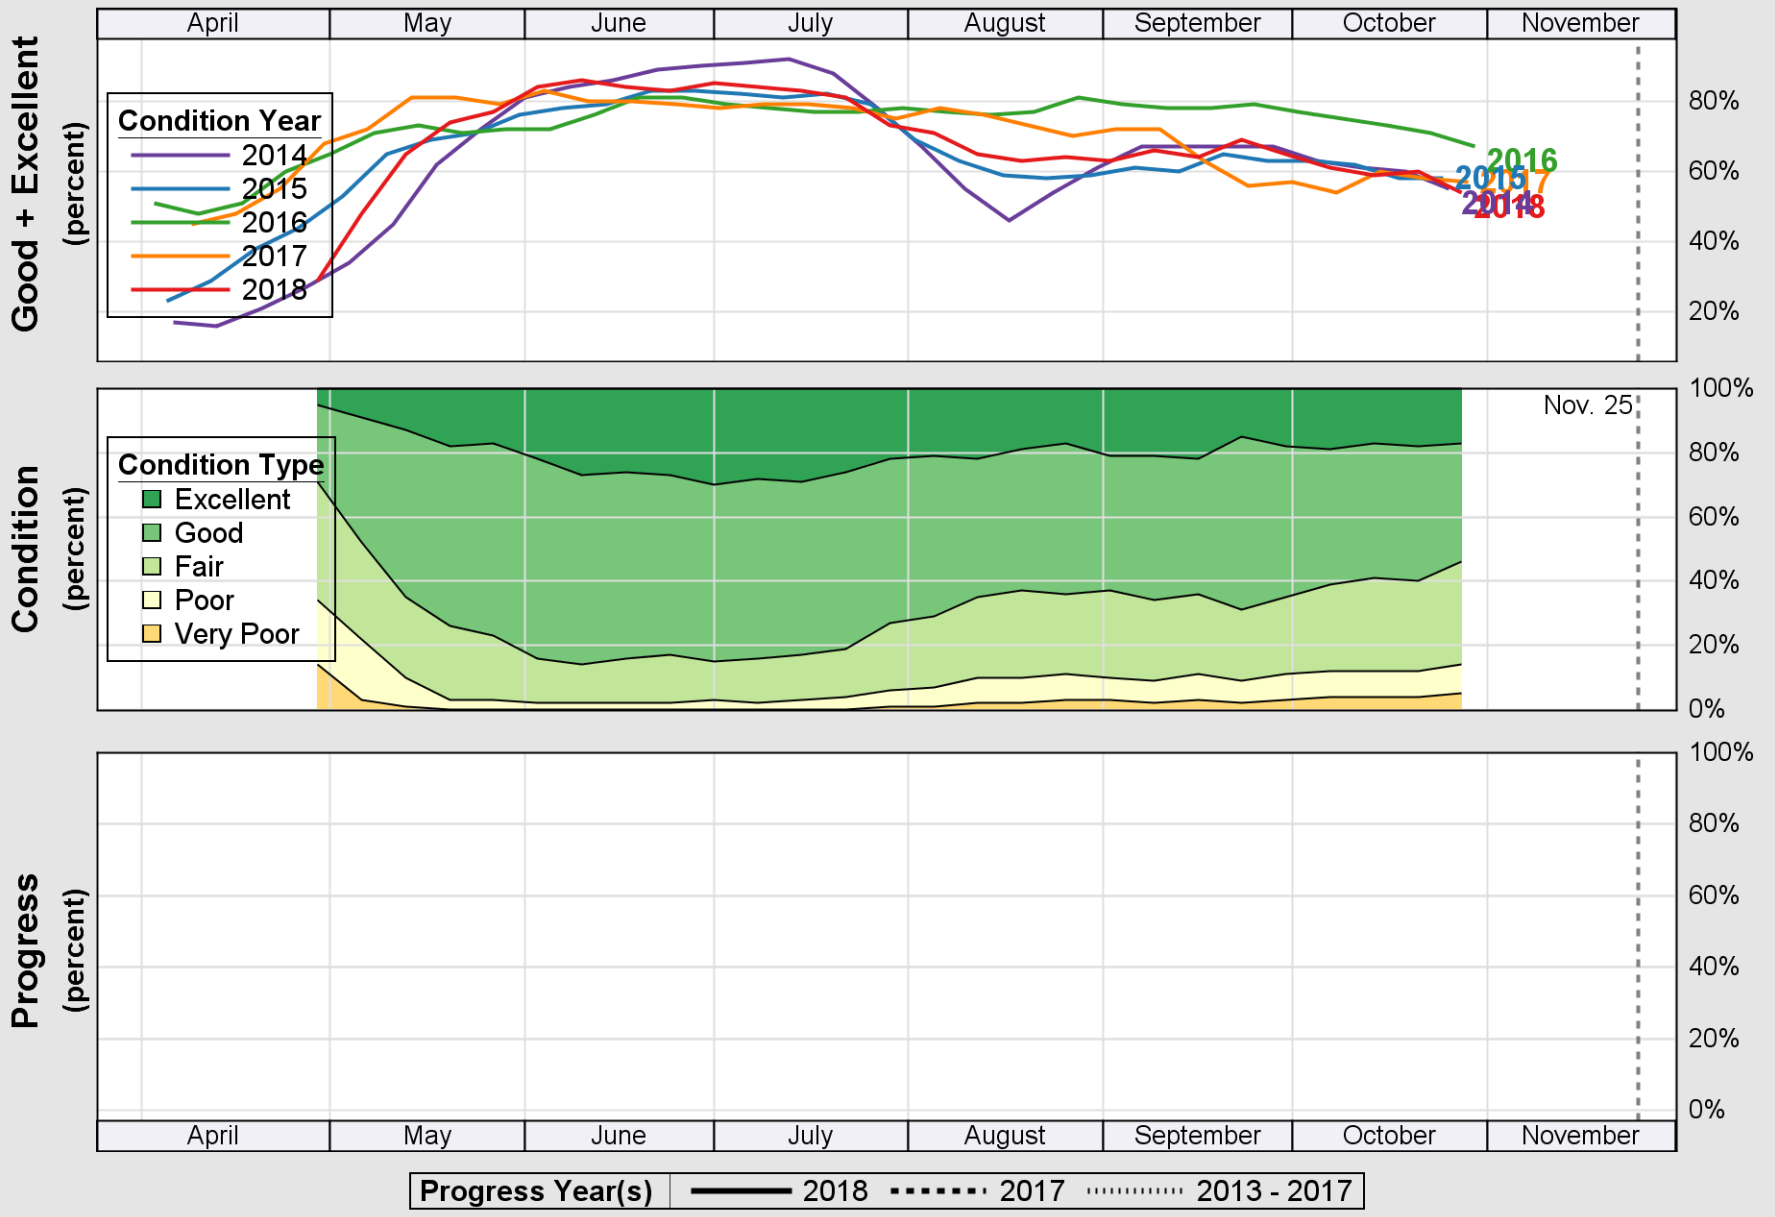

USDA

Crop Progress and Condition: Corn in Wisconsin , 2018

NASS

Source: National Agricultural Statistics Service (NASS), Crop Progress Report

USDA

Crop Progress and Condition: Oats in Wisconsin , 2018

NASS

Source: National Agricultural Statistics Service (NASS), Crop Progress Report

USDA

Crop Progress and Condition: Pasture and Range in Wisconsin , 2018

NASS

Source: National Agricultural Statistics Service (NASS), Crop Progress Report

USDA

Crop Progress and Condition: Soybeans in Wisconsin, 2018

NASS

Source: National Agricultural Statistics Service (NASS), Crop Progress Report

USDA

Crop Progress and Condition: Winter Wheat in Wisconsin , 2018

NASS

Source: National Agricultural Statistics Service (NASS), Crop Progress Report