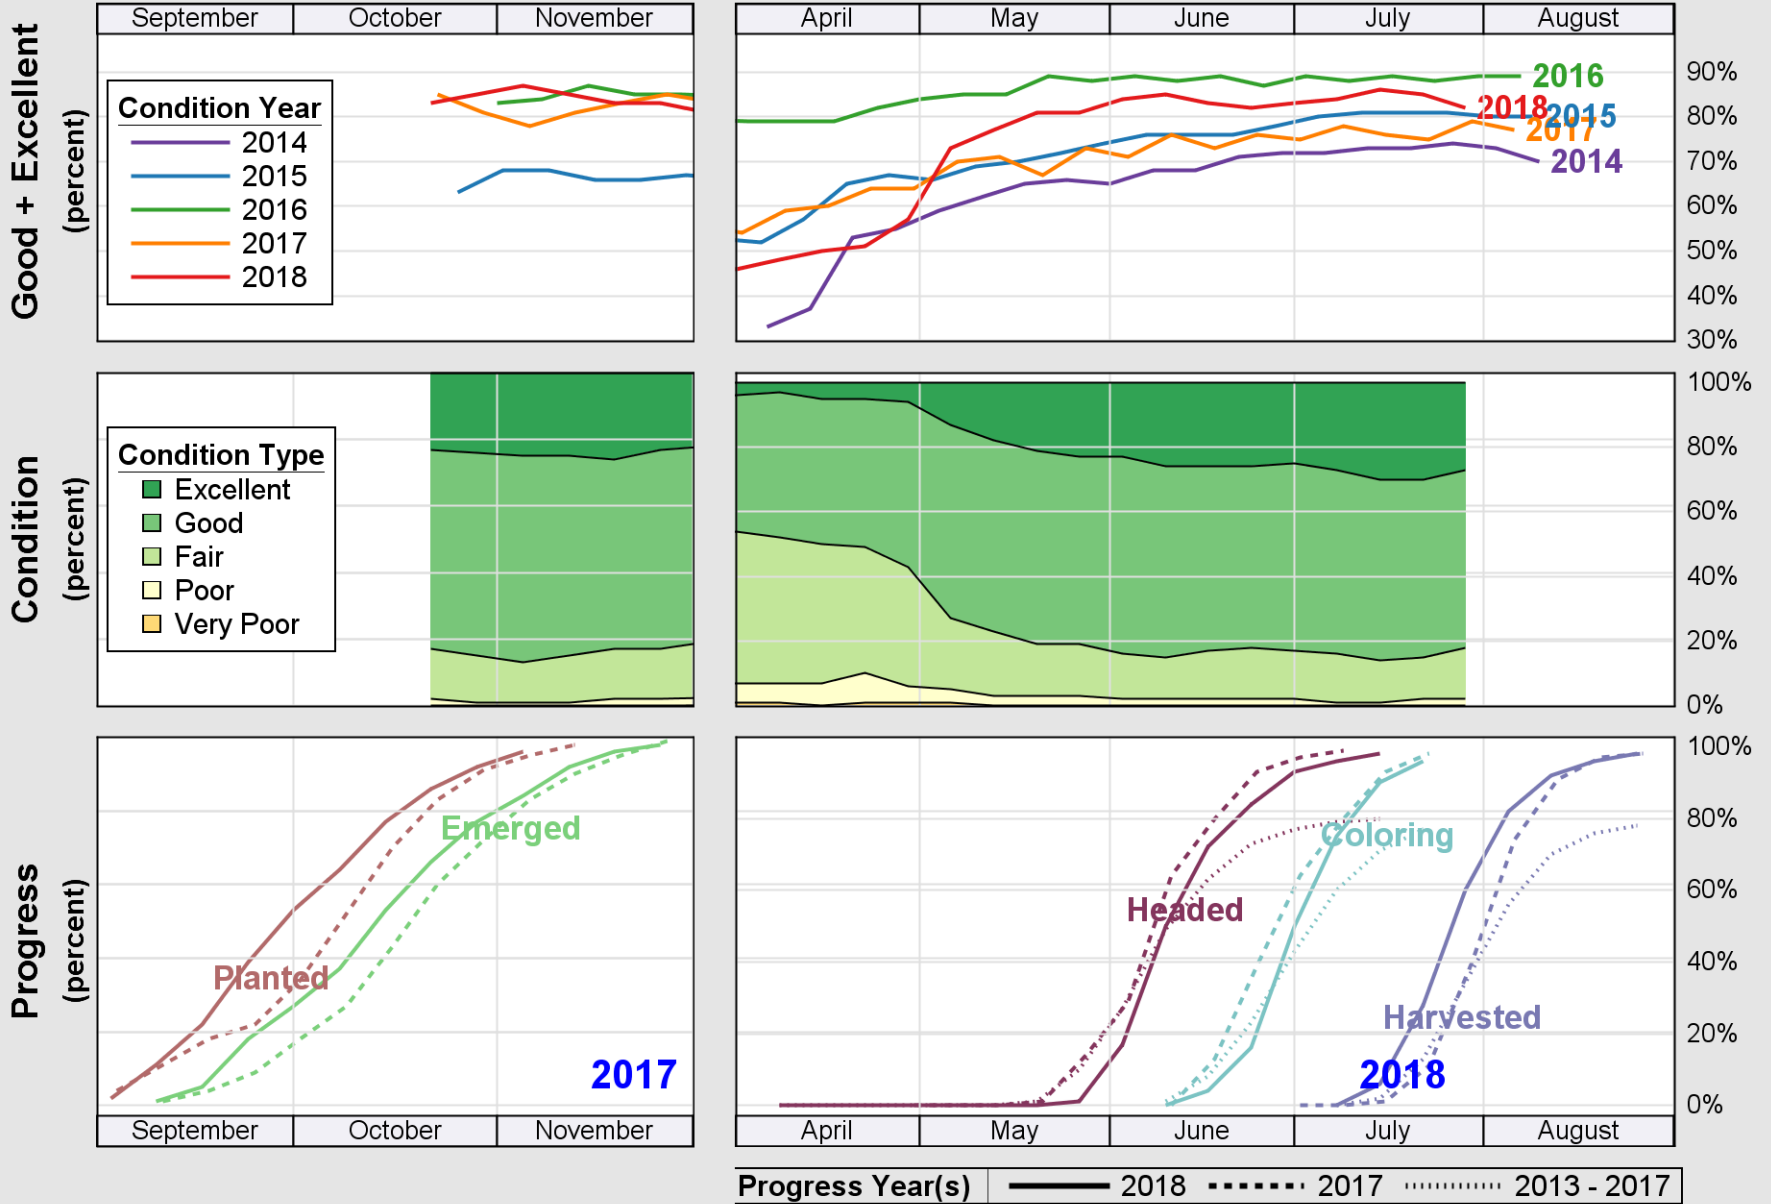

USDA

Crop Progress and Condition: Pasture and Range in Wisconsin , 2018

NASS

Source: National Agricultural Statistics Service (NASS), Crop Progress Report

USDA

Crop Progress and Condition: Soybeans in Wisconsin, 2018

NASS

Source: National Agricultural Statistics Service (NASS), Crop Progress Report

USDA

Crop Progress and Condition: Winter Wheat in Wisconsin , 2018

NASS

Source: National Agricultural Statistics Service (NASS), Crop Progress Report