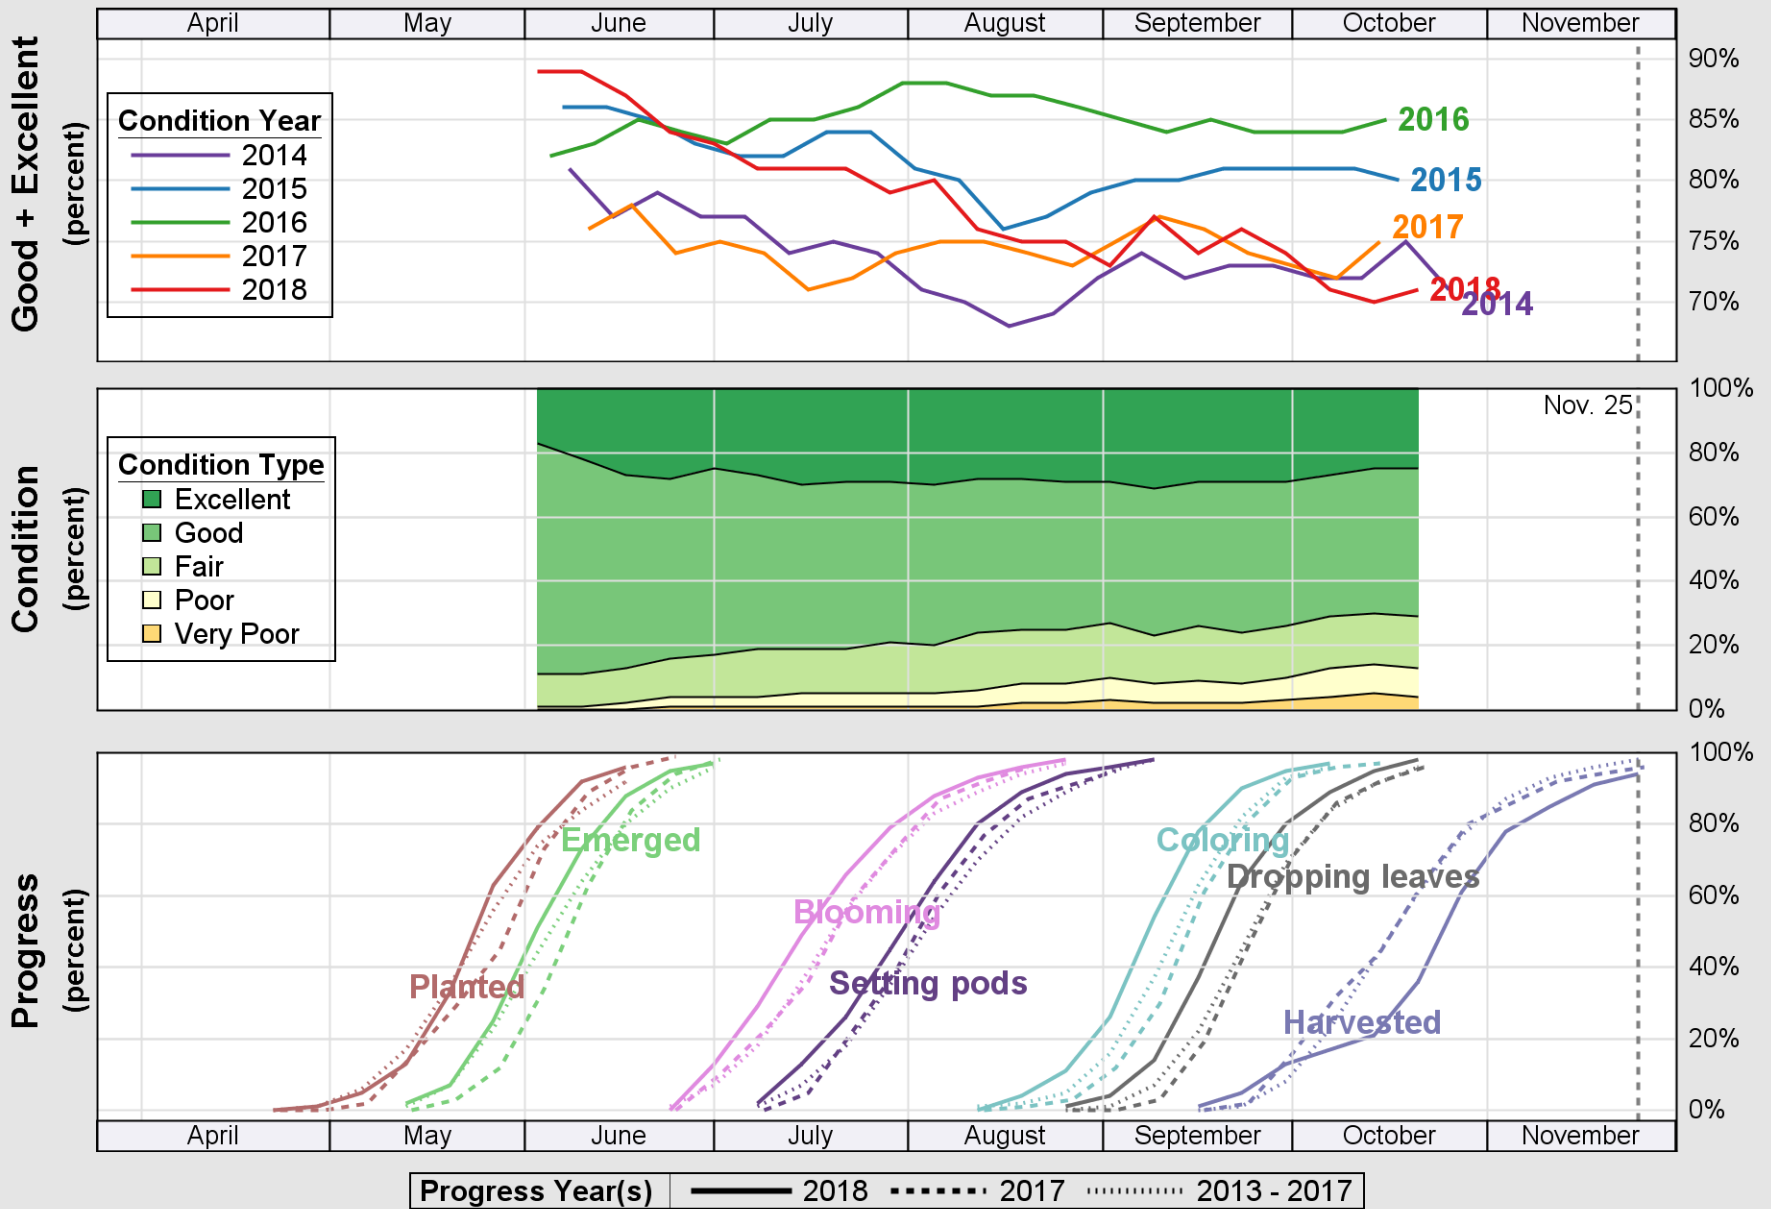

USDA

Crop Progress and Condition: Corn in Wisconsin , 2018

NASS

Source: National Agricultural Statistics Service (NASS), Crop Progress Report

USDA

Crop Progress and Condition: Oats in Wisconsin , 2018

NASS

Source: National Agricultural Statistics Service (NASS), Crop Progress Report

USDA

Crop Progress and Condition: Pasture and Range in Wisconsin , 2018

NASS

Source: National Agricultural Statistics Service (NASS), Crop Progress Report

USDA

Crop Progress and Condition: Soybeans in Wisconsin, 2018

NASS

Source: National Agricultural Statistics Service (NASS), Crop Progress Report

USDA

Crop Progress and Condition: Winter Wheat in Wisconsin , 2018

NASS

Source: National Agricultural Statistics Service (NASS), Crop Progress Report