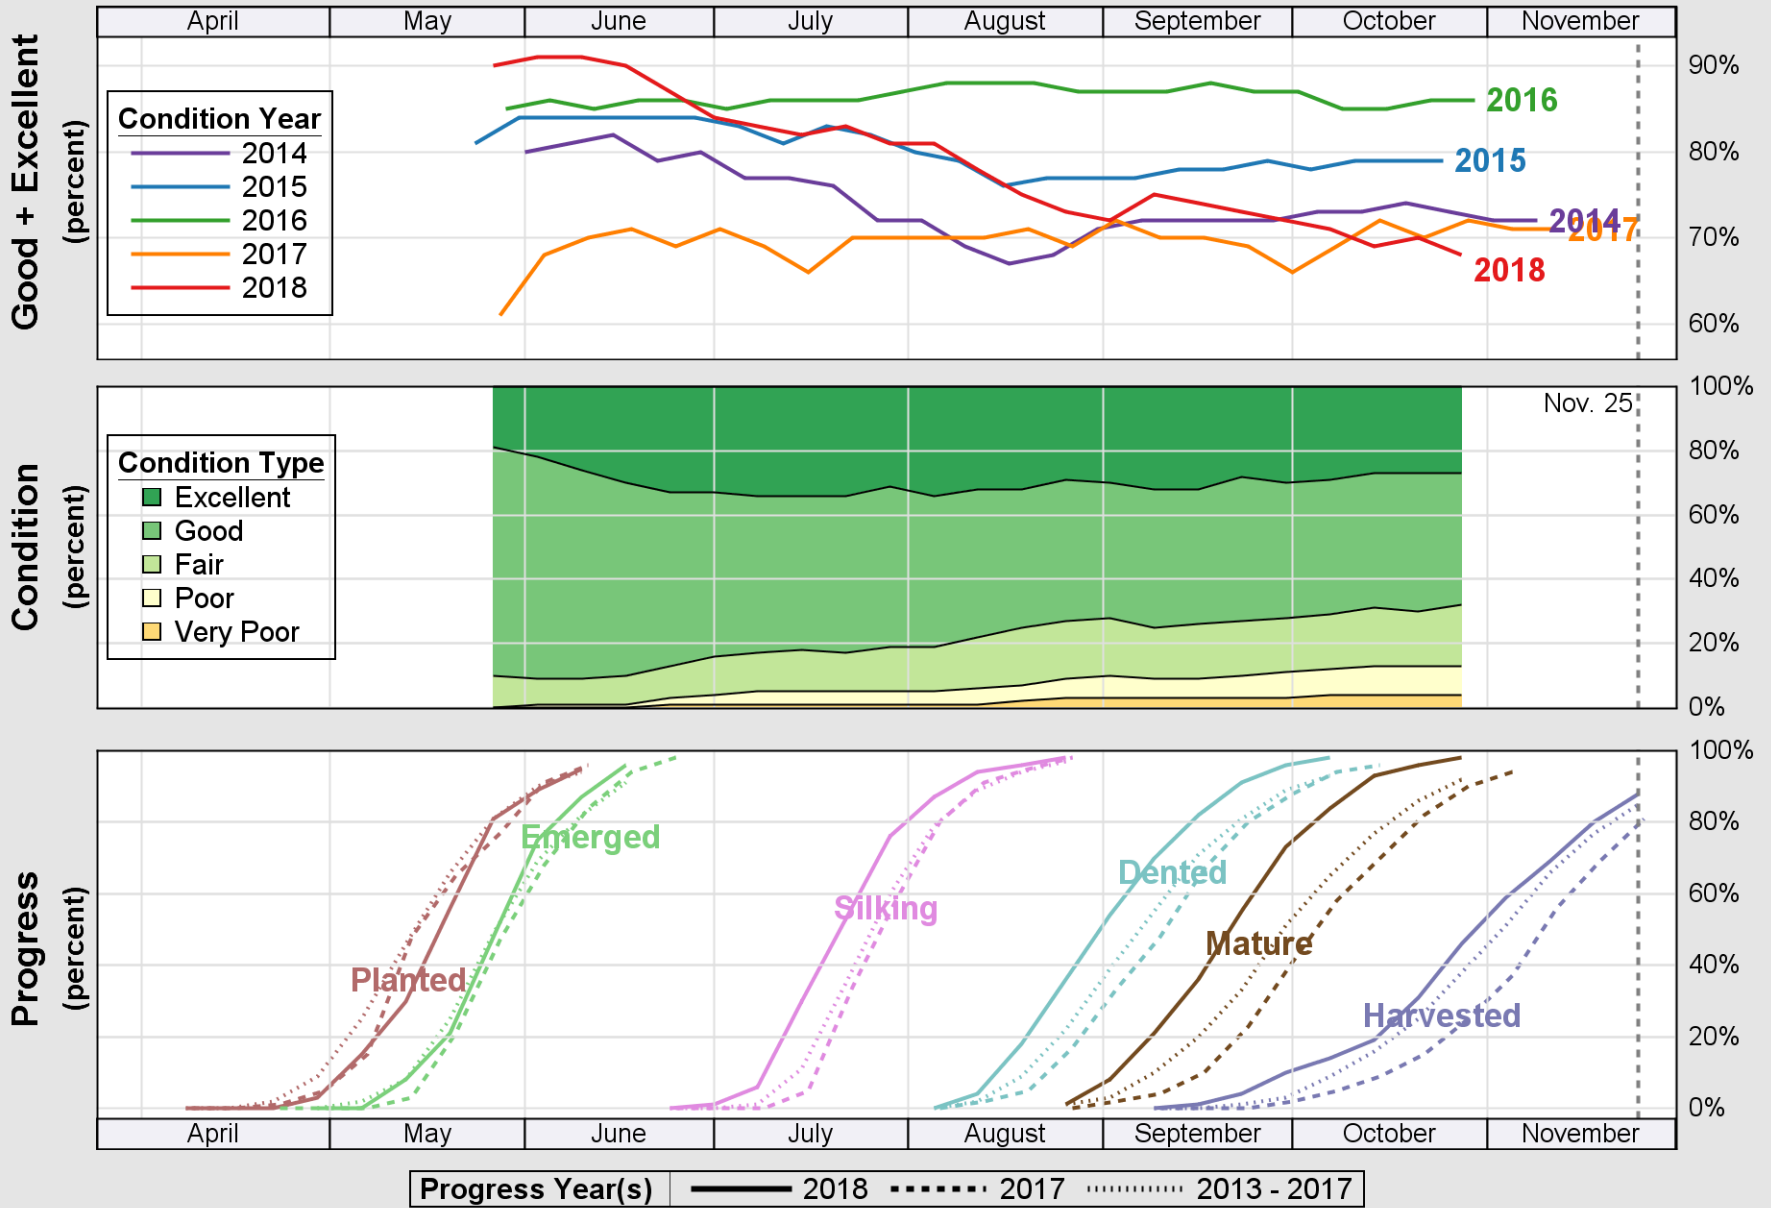

USDA

Crop Progress and Condition: Corn in Wisconsin , 2018

NASS

Source: National Agricultural Statistics Service (NASS), Crop Progress Report

USDA

Crop Progress and Condition: Oats in Wisconsin , 2018

NASS

Source: National Agricultural Statistics Service (NASS), Crop Progress Report

USDA

Crop Progress and Condition: Pasture and Range in Wisconsin , 2018

NASS

Source: National Agricultural Statistics Service (NASS), Crop Progress Report

USDA

Crop Progress and Condition: Soybeans in Wisconsin, 2018

NASS

Source: National Agricultural Statistics Service (NASS), Crop Progress Report

USDA

Crop Progress and Condition: Winter Wheat in Wisconsin , 2018

NASS

Source: National Agricultural Statistics Service (NASS), Crop Progress Report