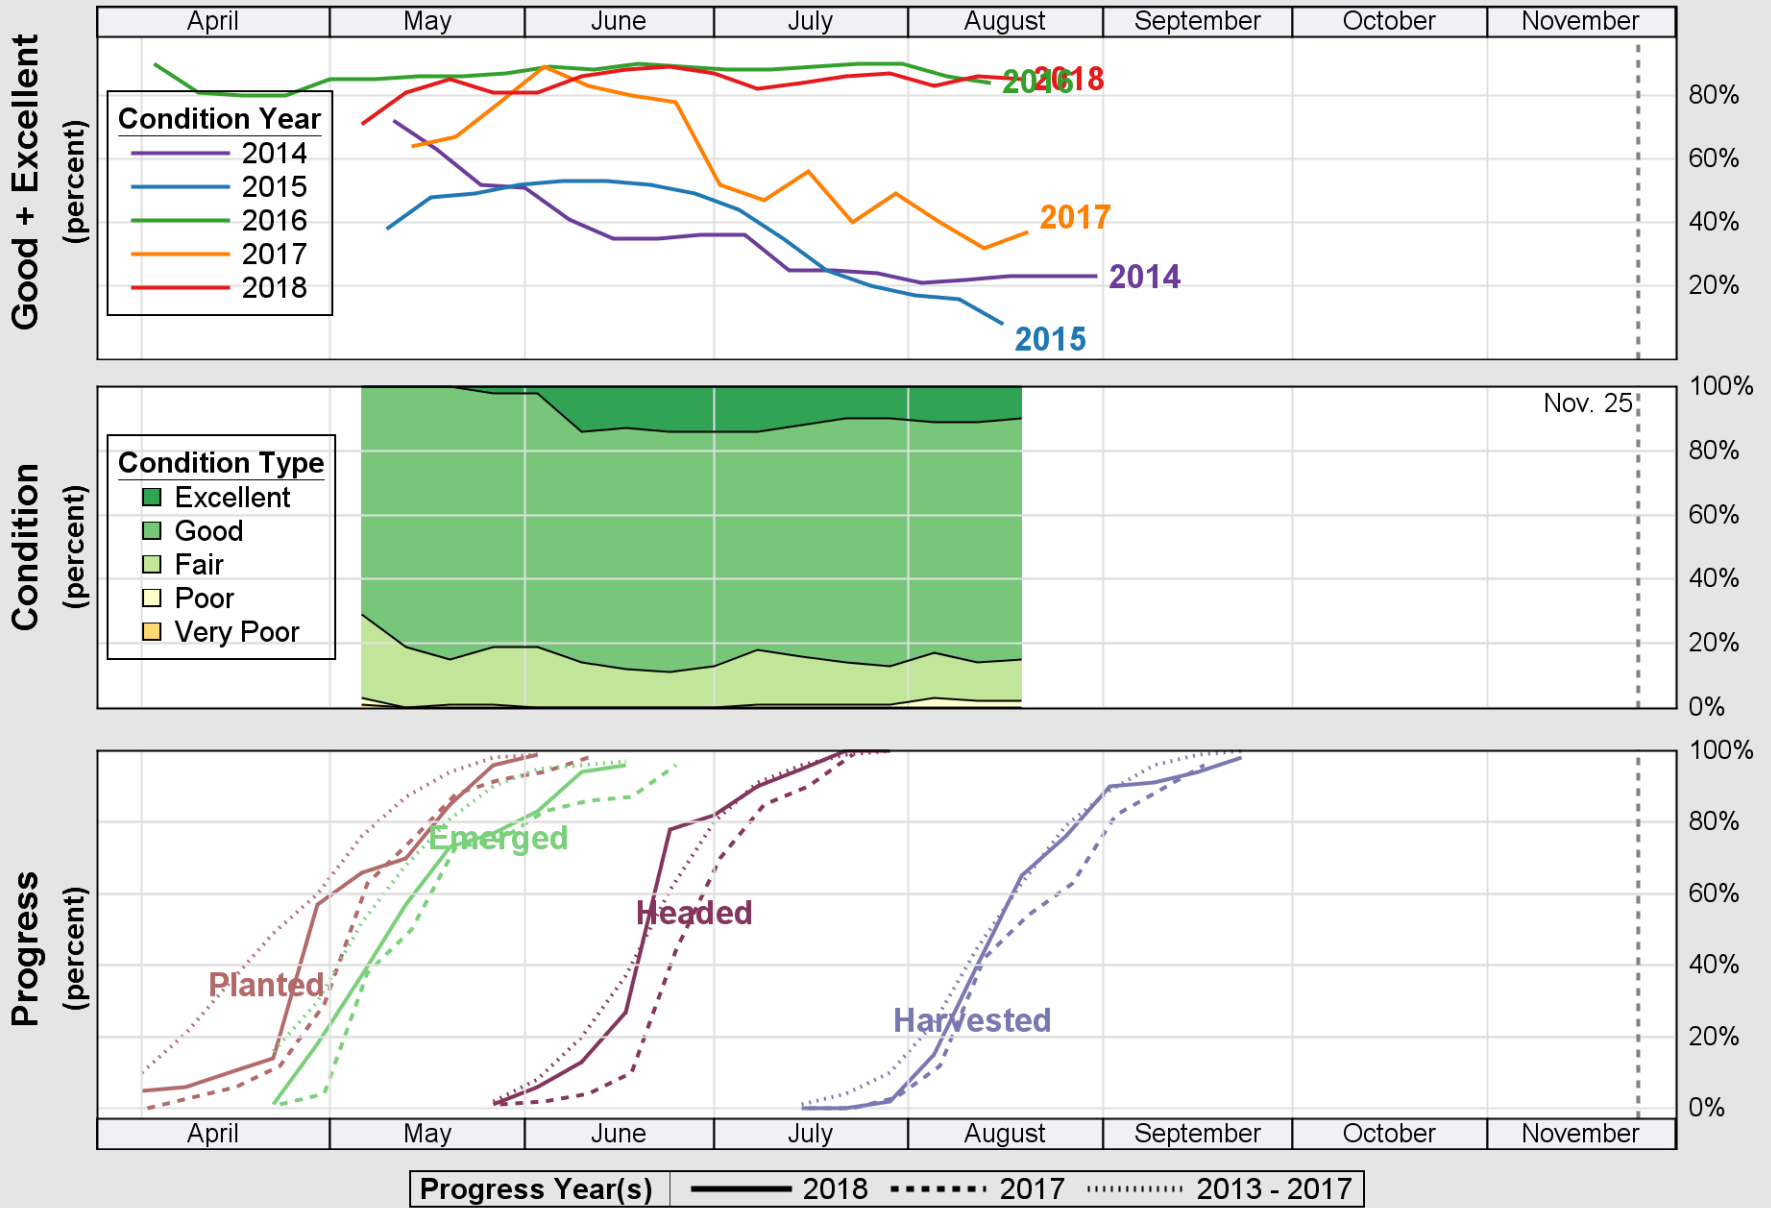

### Crop Progress and Condition: Barley in Washington , 2018

NASS

Source: National Agricultural Statistics Service (NASS), Crop Progress Report

USDA

# Crop Progress and Condition: Corn in Washington , 2018

NASS

Source: National Agricultural Statistics Service (NASS), Crop Progress Report

Source: National Agricultural Statistics Service (NASS), Crop Progress Report