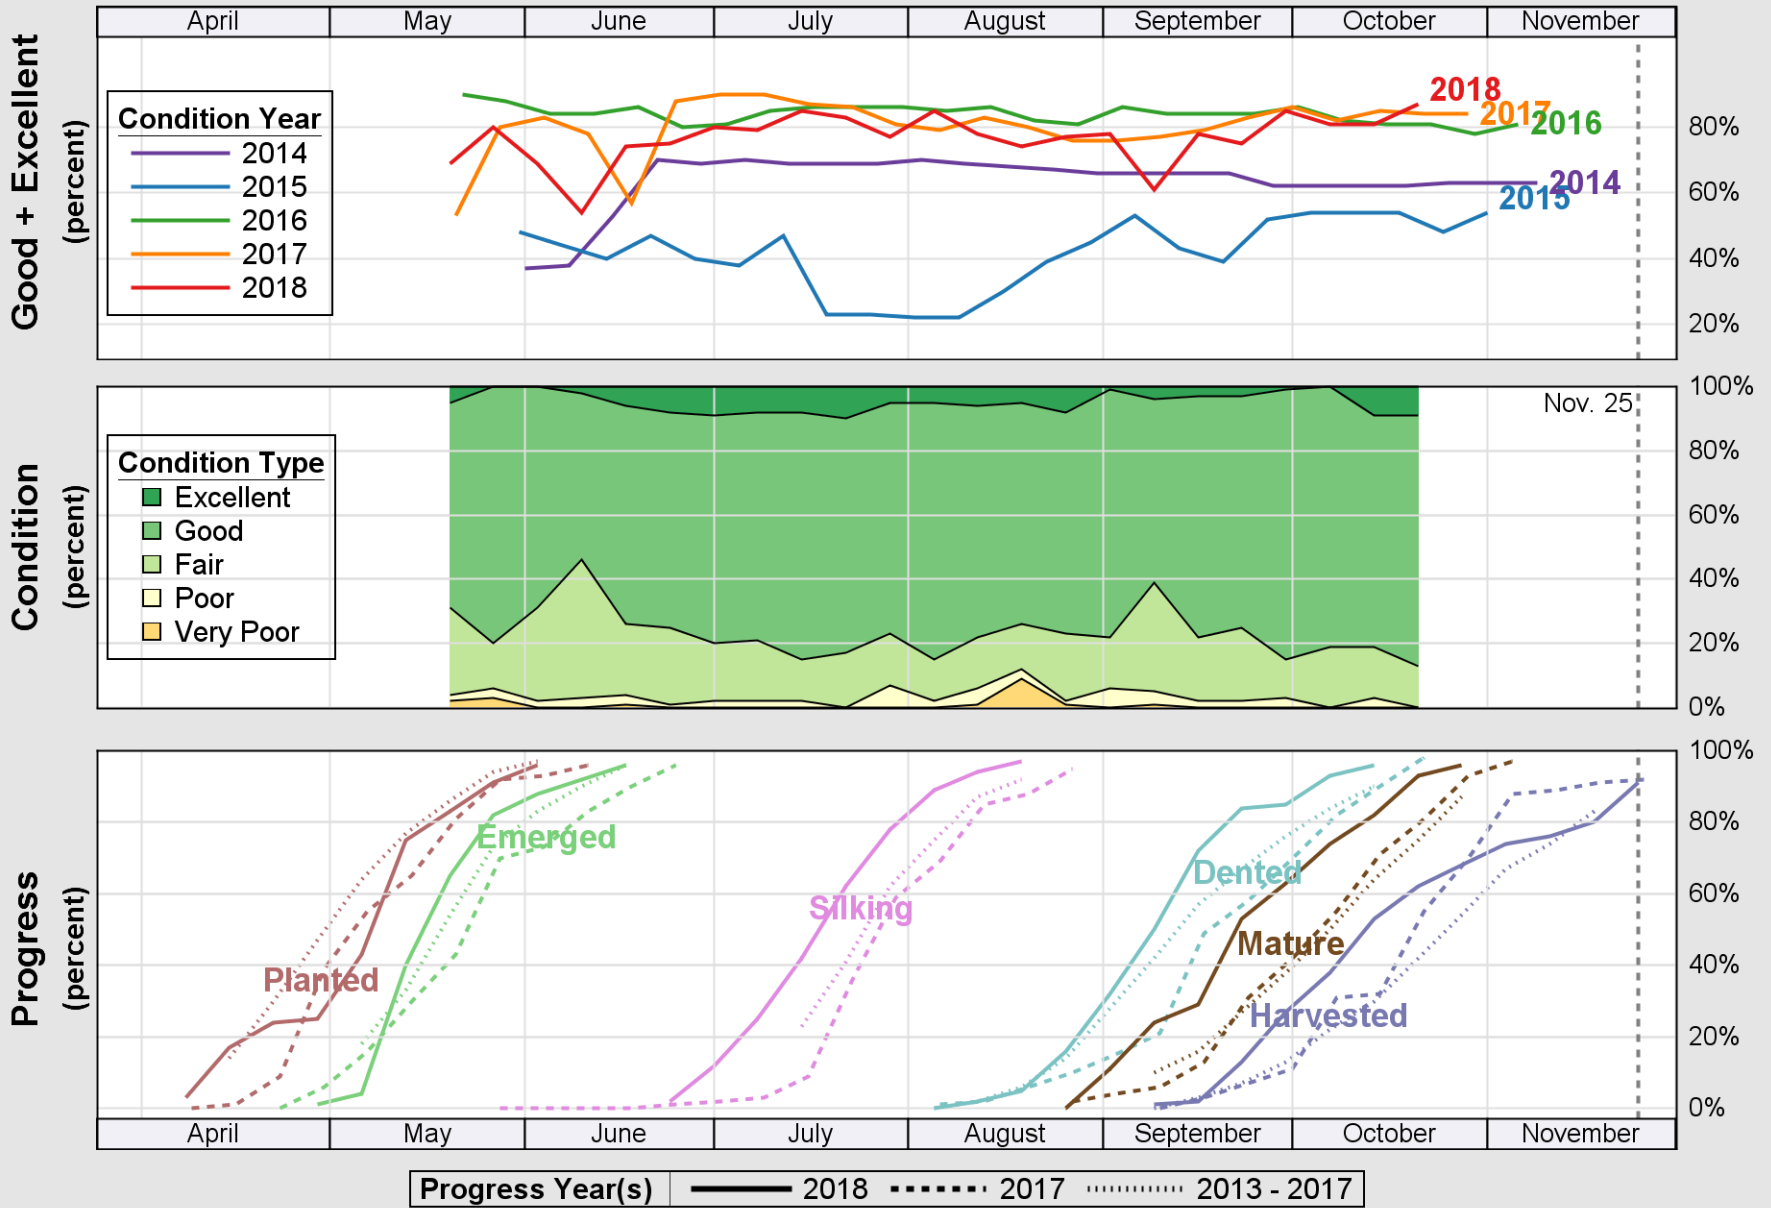

### Crop Progress and Condition: Barley in Washington , 2018

NASS

Source: National Agricultural Statistics Service (NASS), Crop Progress Report

USDA

# Crop Progress and Condition: Corn in Washington , 2018

NASS

Source: National Agricultural Statistics Service (NASS), Crop Progress Report

Source: National Agricultural Statistics Service (NASS), Crop Progress Report

**USDA Crop Progress and Condition: Pasture and Range in Washington , 2018 NASS**

Source: National Agricultural Statistics Service (NASS), Crop Progress Report

USDA