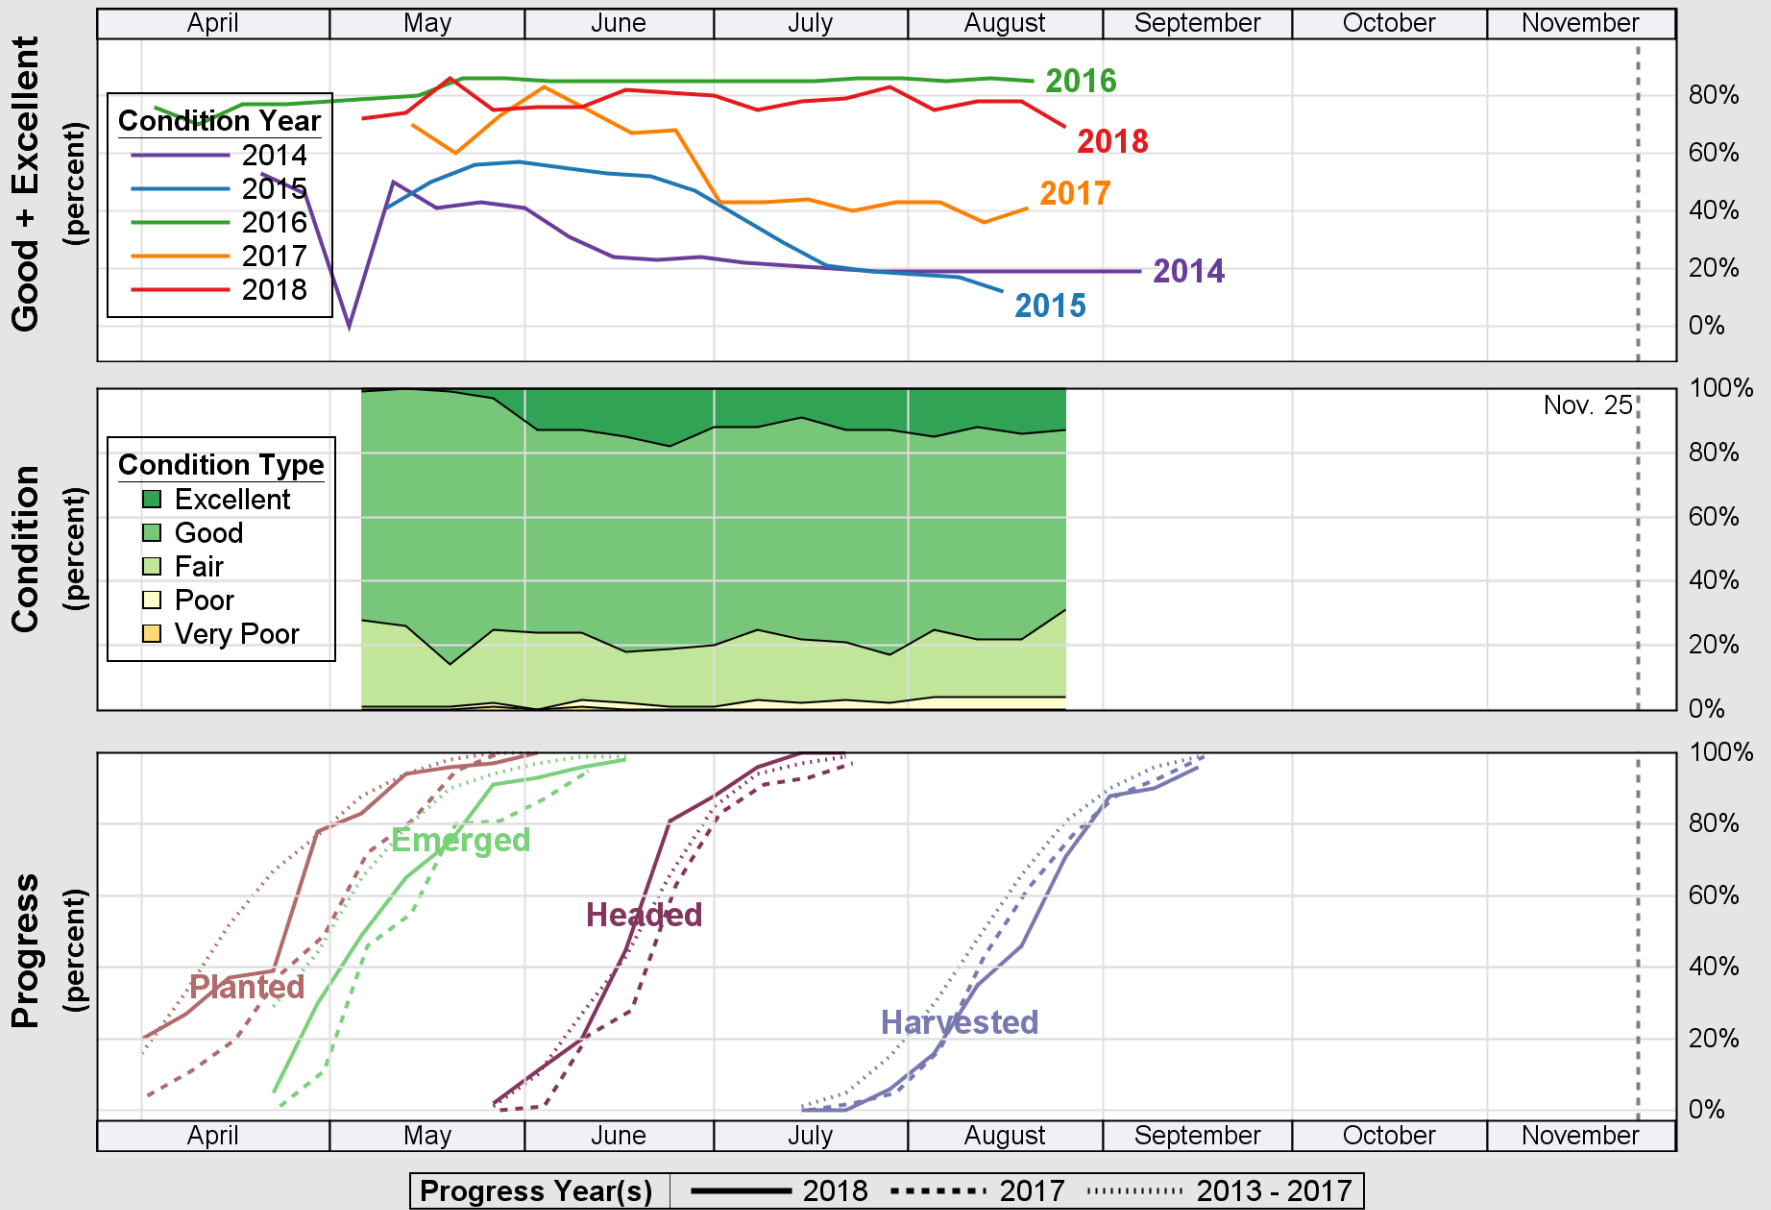

# Crop Progress and Condition: Corn in Washington , 2018

NASS

Source: National Agricultural Statistics Service (NASS), Crop Progress Report

Source: National Agricultural Statistics Service (NASS), Crop Progress Report

**USDA Crop Progress and Condition: Pasture and Range in Washington , 2018 NASS**

Source: National Agricultural Statistics Service (NASS), Crop Progress Report

USDA

# Crop Progress and Condition: Spring Wheat in Washington , 2018

NASS

Source: National Agricultural Statistics Service (NASS), Crop Progress Report

USDA

# Crop Progress and Condition: Sugar Beets in Washington , 2018

NASS

Source: National Agricultural Statistics Service (NASS), Crop Progress Report

USDA