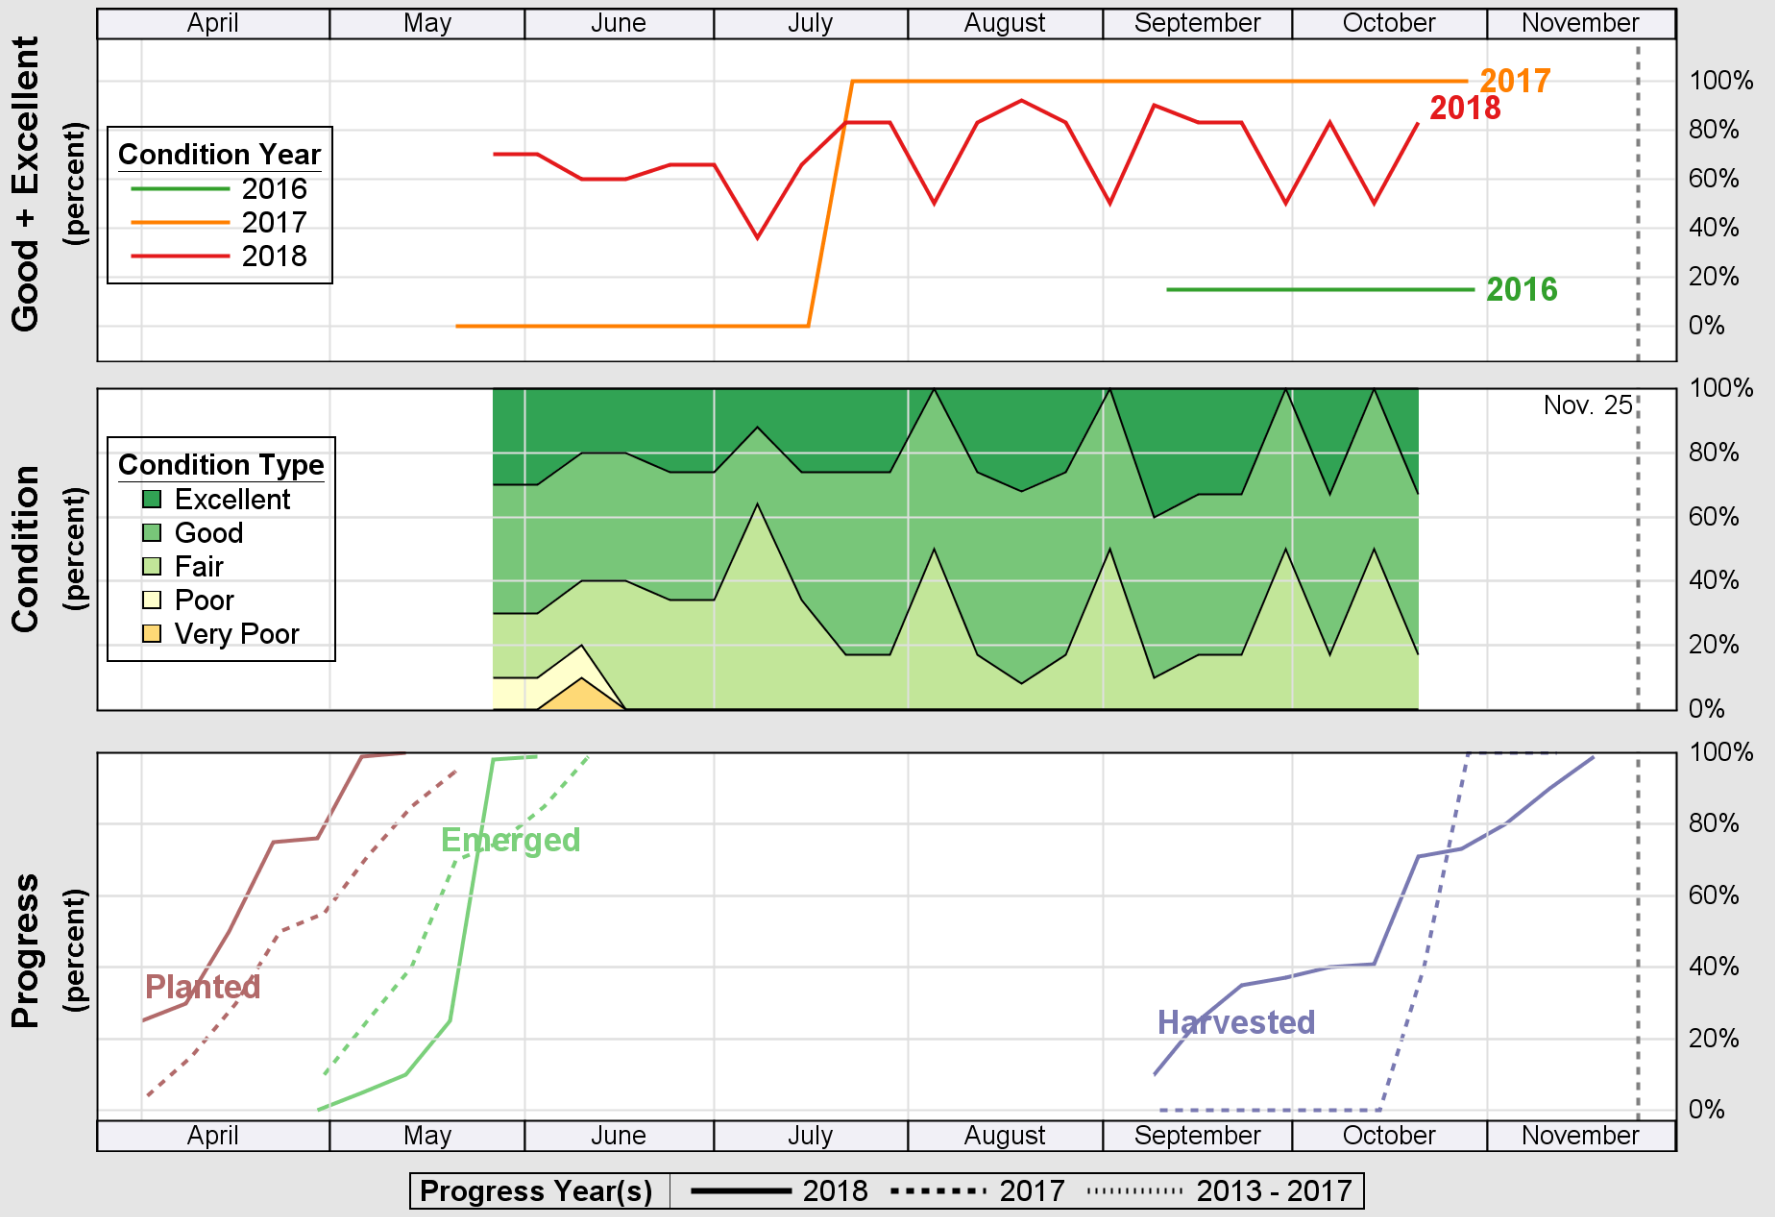

# Crop Progress and Condition: Spring Wheat in Washington , 2018

NASS

Source: National Agricultural Statistics Service (NASS), Crop Progress Report

USDA

# Crop Progress and Condition: Sugar Beets in Washington , 2018

NASS

Source: National Agricultural Statistics Service (NASS), Crop Progress Report

USDA