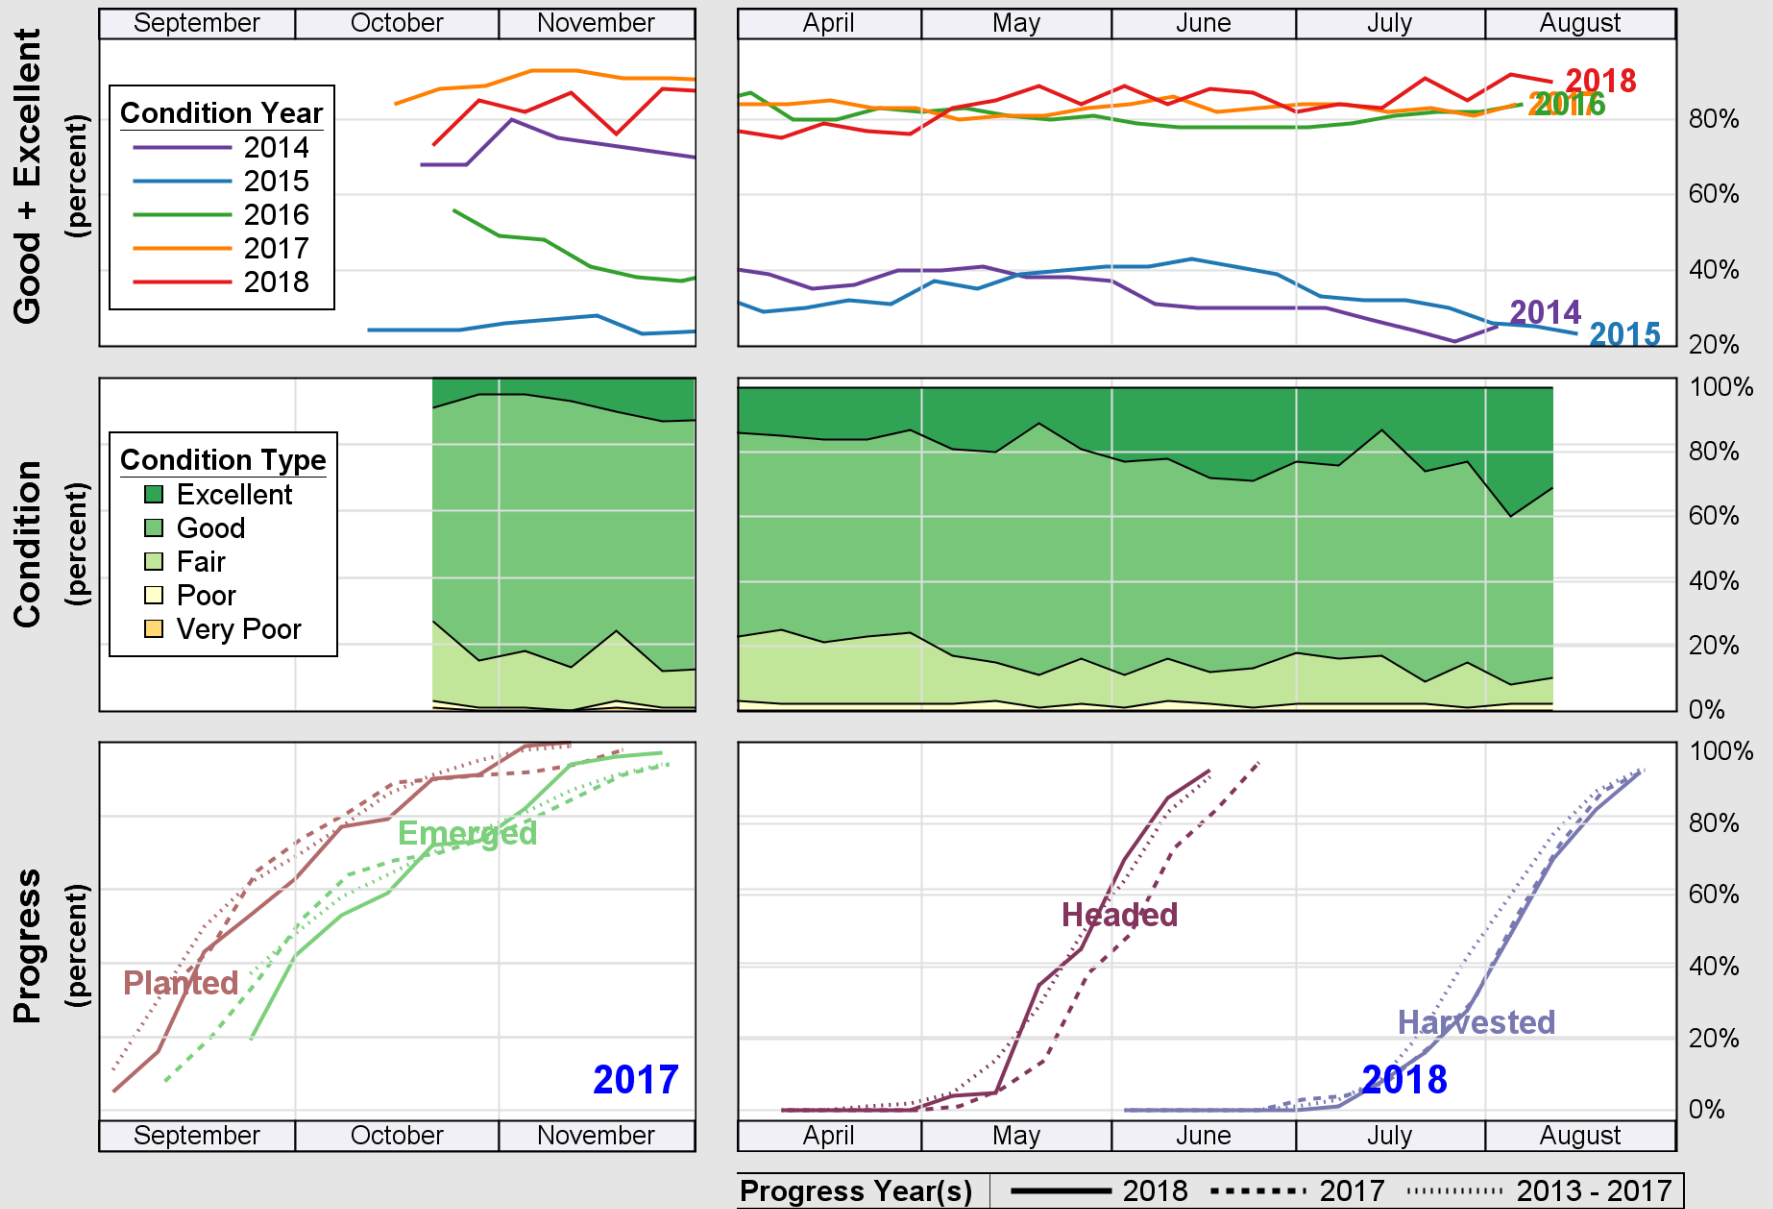

# Crop Progress and Condition: Spring Wheat in Washington , 2018

NASS

Source: National Agricultural Statistics Service (NASS), Crop Progress Report

USDA

# Crop Progress and Condition: Sugar Beets in Washington , 2018

NASS

Source: National Agricultural Statistics Service (NASS), Crop Progress Report

USDA

# Crop Progress and Condition: Winter Wheat in Washington , 2018

NASS

Source: National Agricultural Statistics Service (NASS), Crop Progress Report