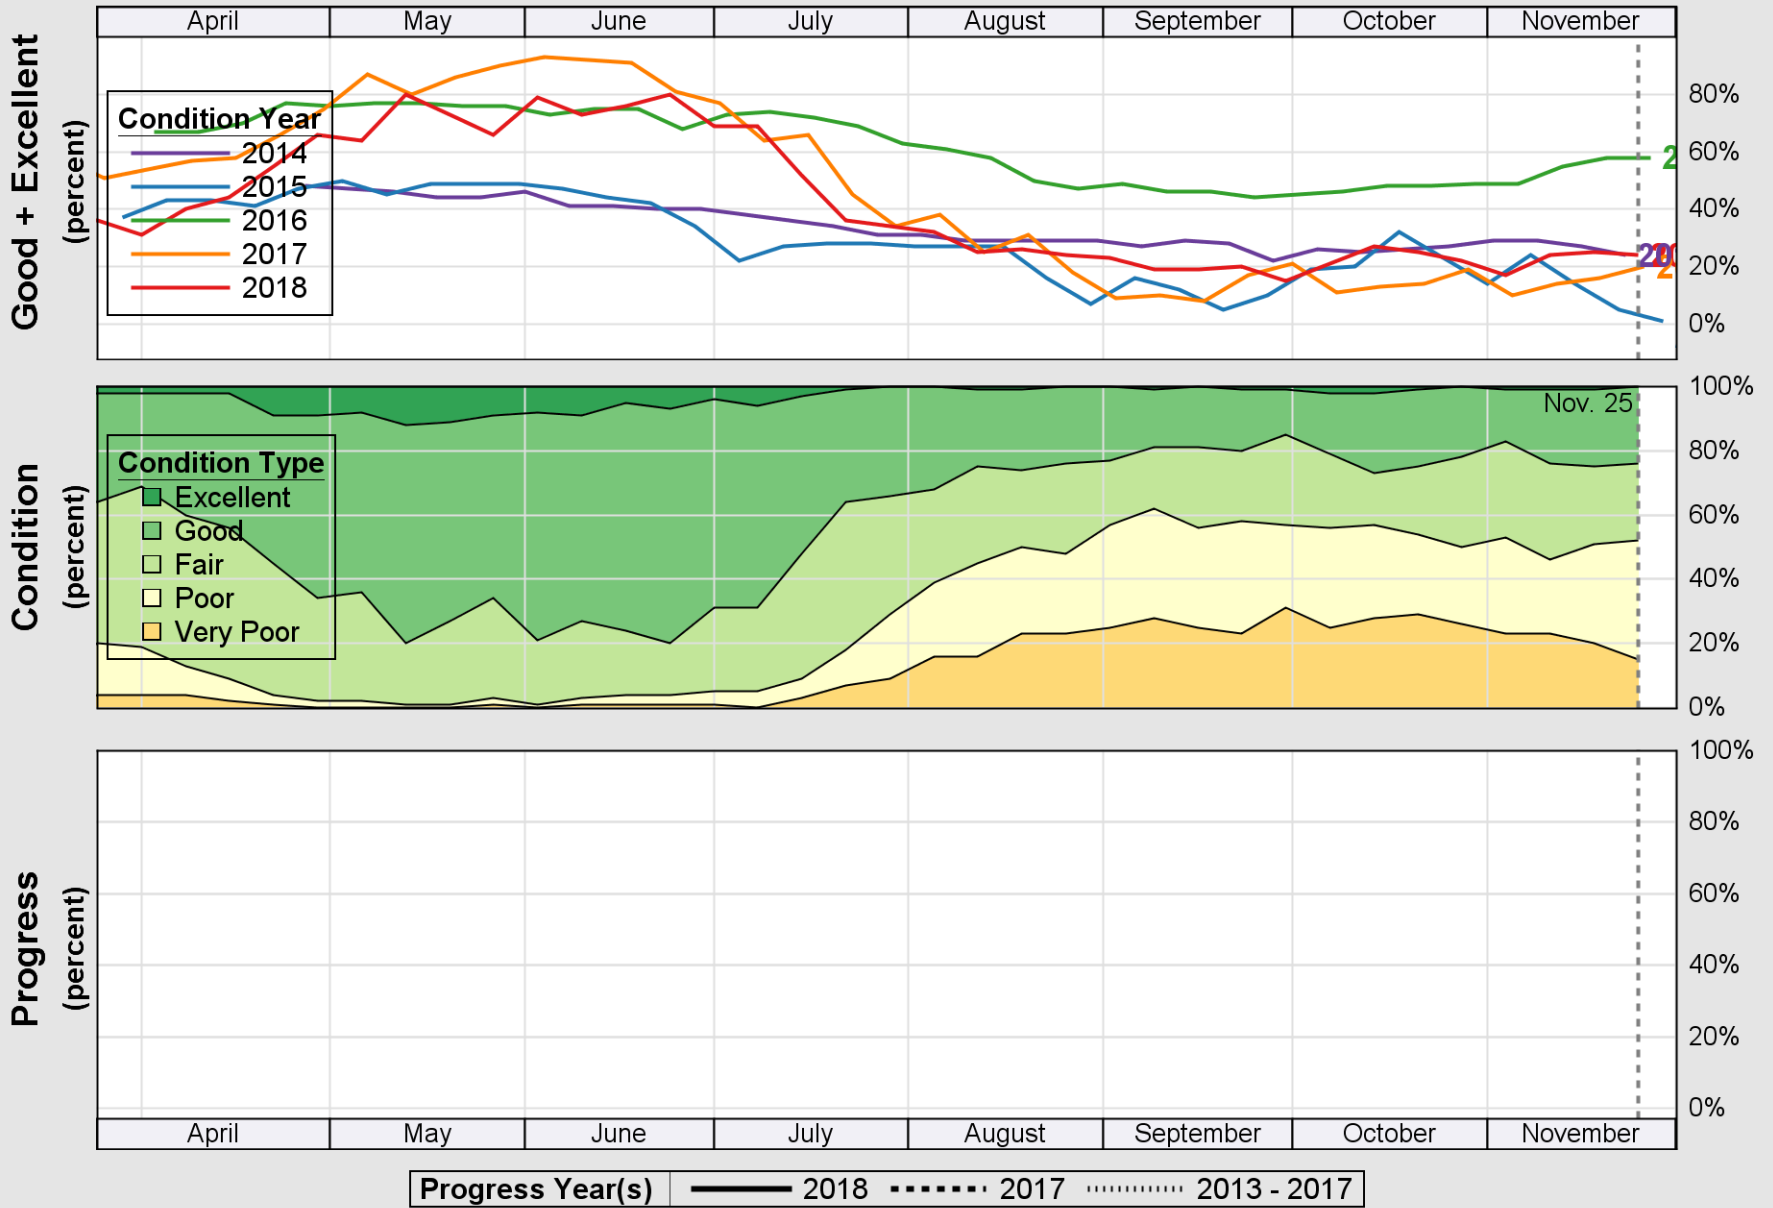

### Crop Progress and Condition: Barley in Washington , 2018

NASS

Source: National Agricultural Statistics Service (NASS), Crop Progress Report

USDA

# Crop Progress and Condition: Corn in Washington , 2018

NASS

Source: National Agricultural Statistics Service (NASS), Crop Progress Report

Source: National Agricultural Statistics Service (NASS), Crop Progress Report

**USDA Crop Progress and Condition: Pasture and Range in Washington , 2018 NASS**

Source: National Agricultural Statistics Service (NASS), Crop Progress Report

USDA

# Crop Progress and Condition: Spring Wheat in Washington , 2018

NASS

Source: National Agricultural Statistics Service (NASS), Crop Progress Report

USDA