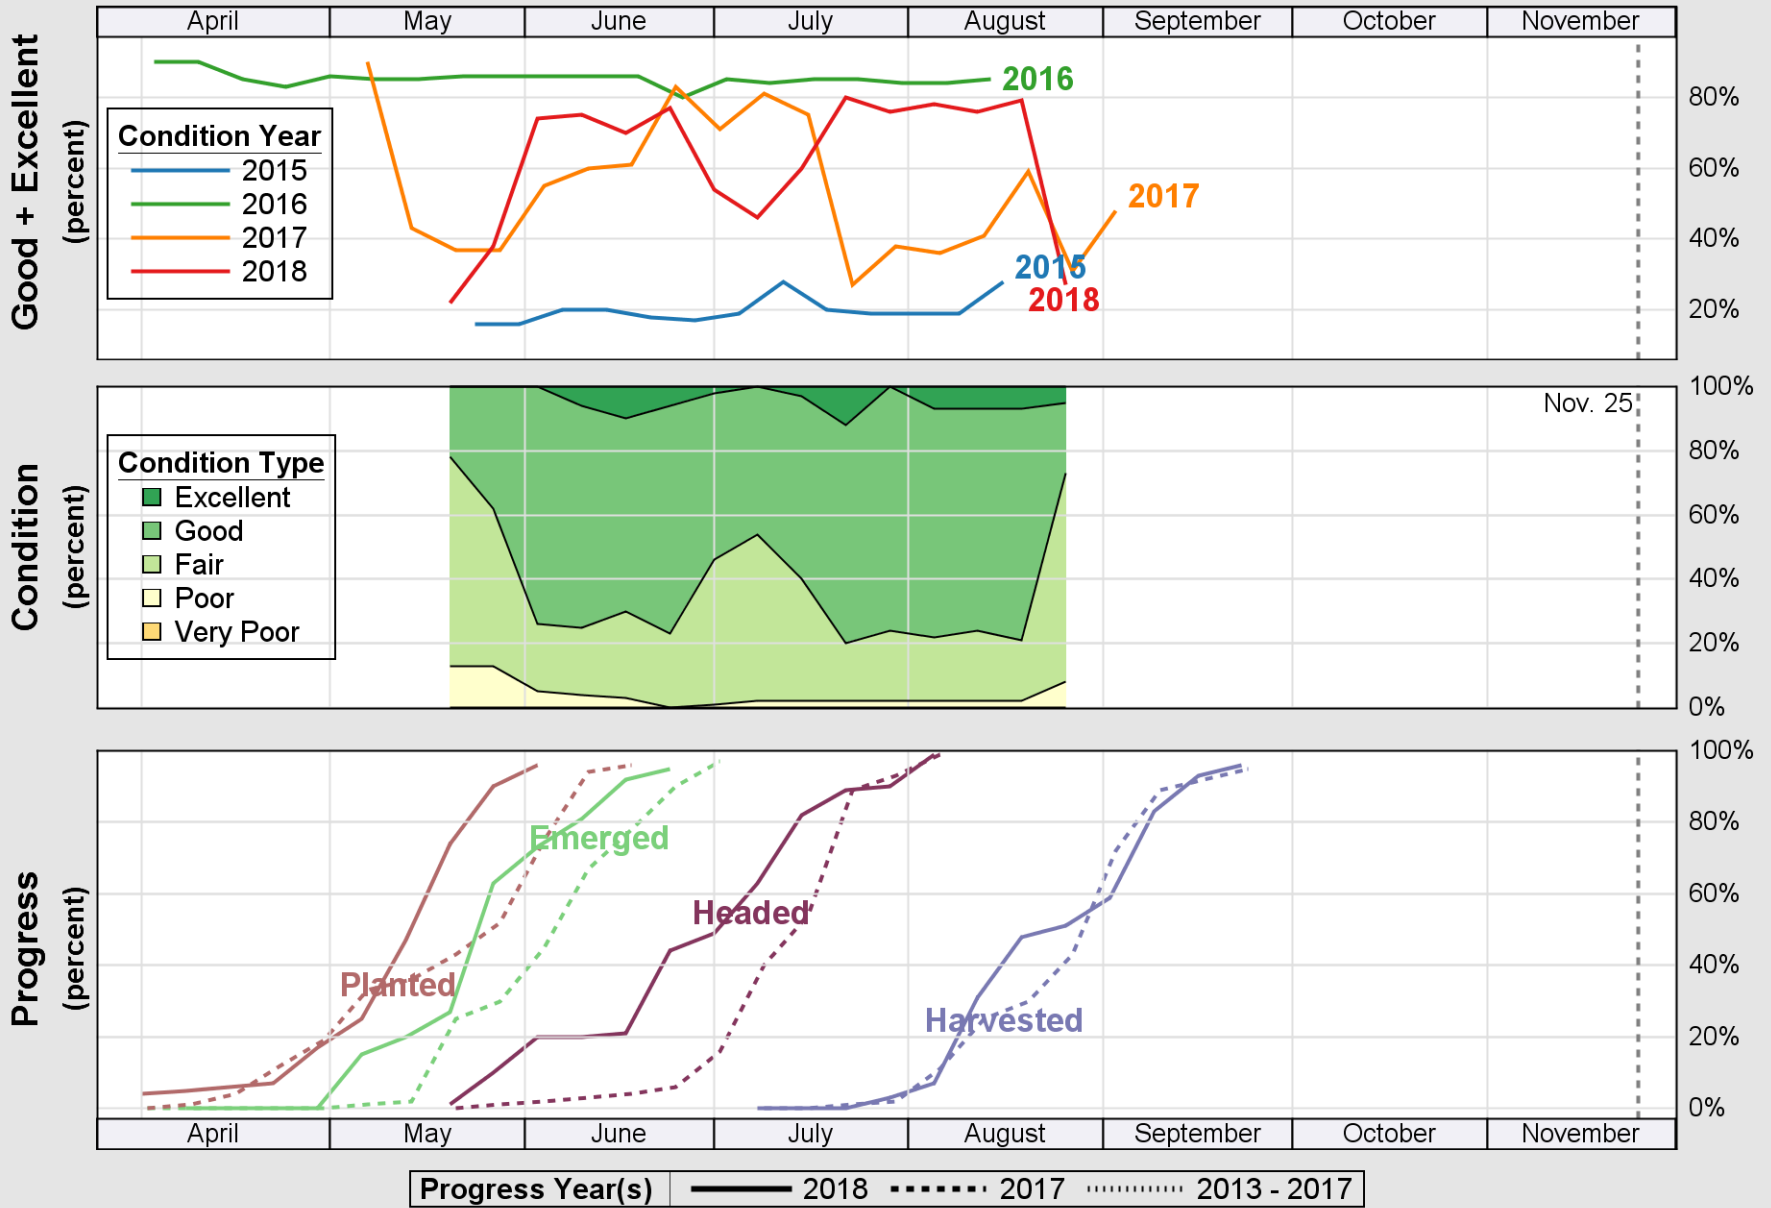

### Crop Progress and Condition: Barley in Washington , 2018

NASS

Source: National Agricultural Statistics Service (NASS), Crop Progress Report

USDA

# Crop Progress and Condition: Corn in Washington , 2018

NASS

Source: National Agricultural Statistics Service (NASS), Crop Progress Report

Source: National Agricultural Statistics Service (NASS), Crop Progress Report