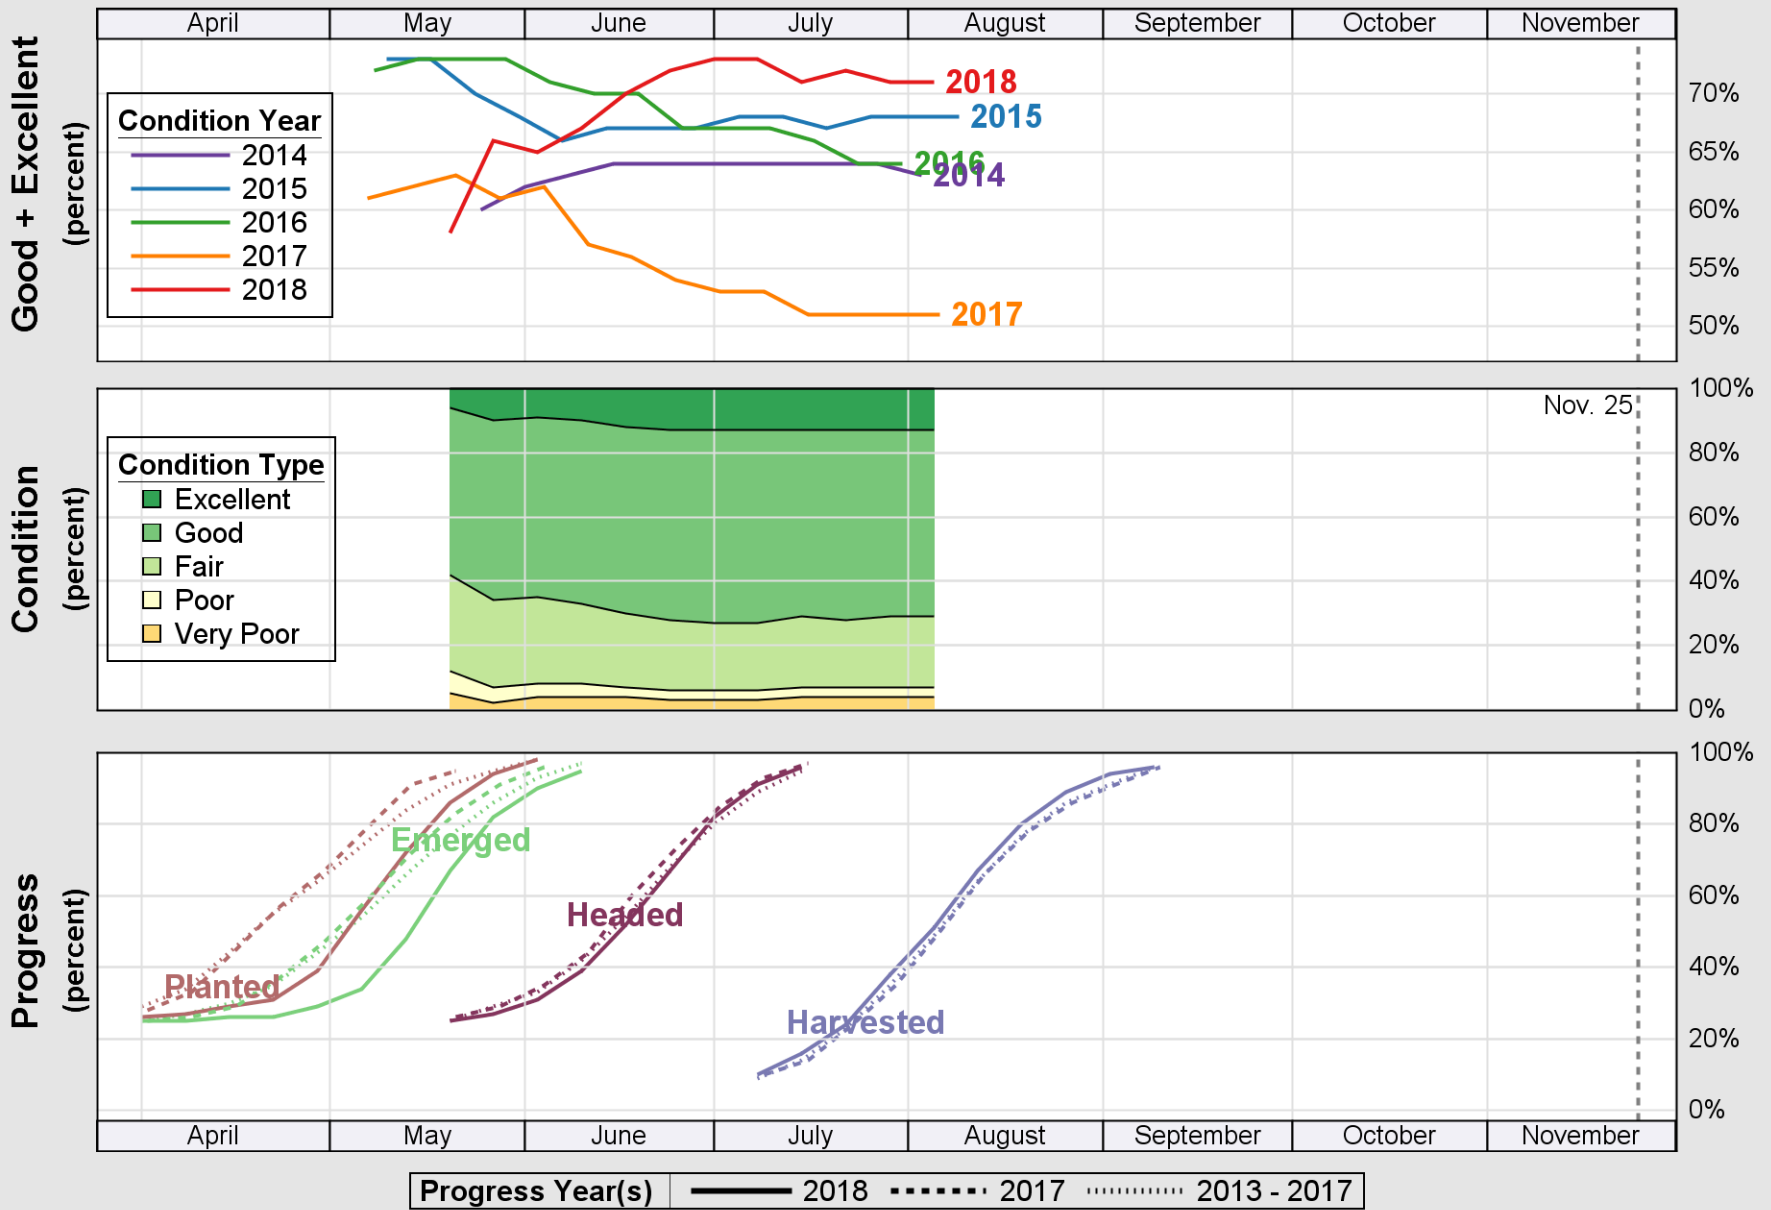

USDA

Crop Progress and Condition: Oats in United States , 2018

NASS

Source: National Agricultural Statistics Service (NASS), Crop Progress Report