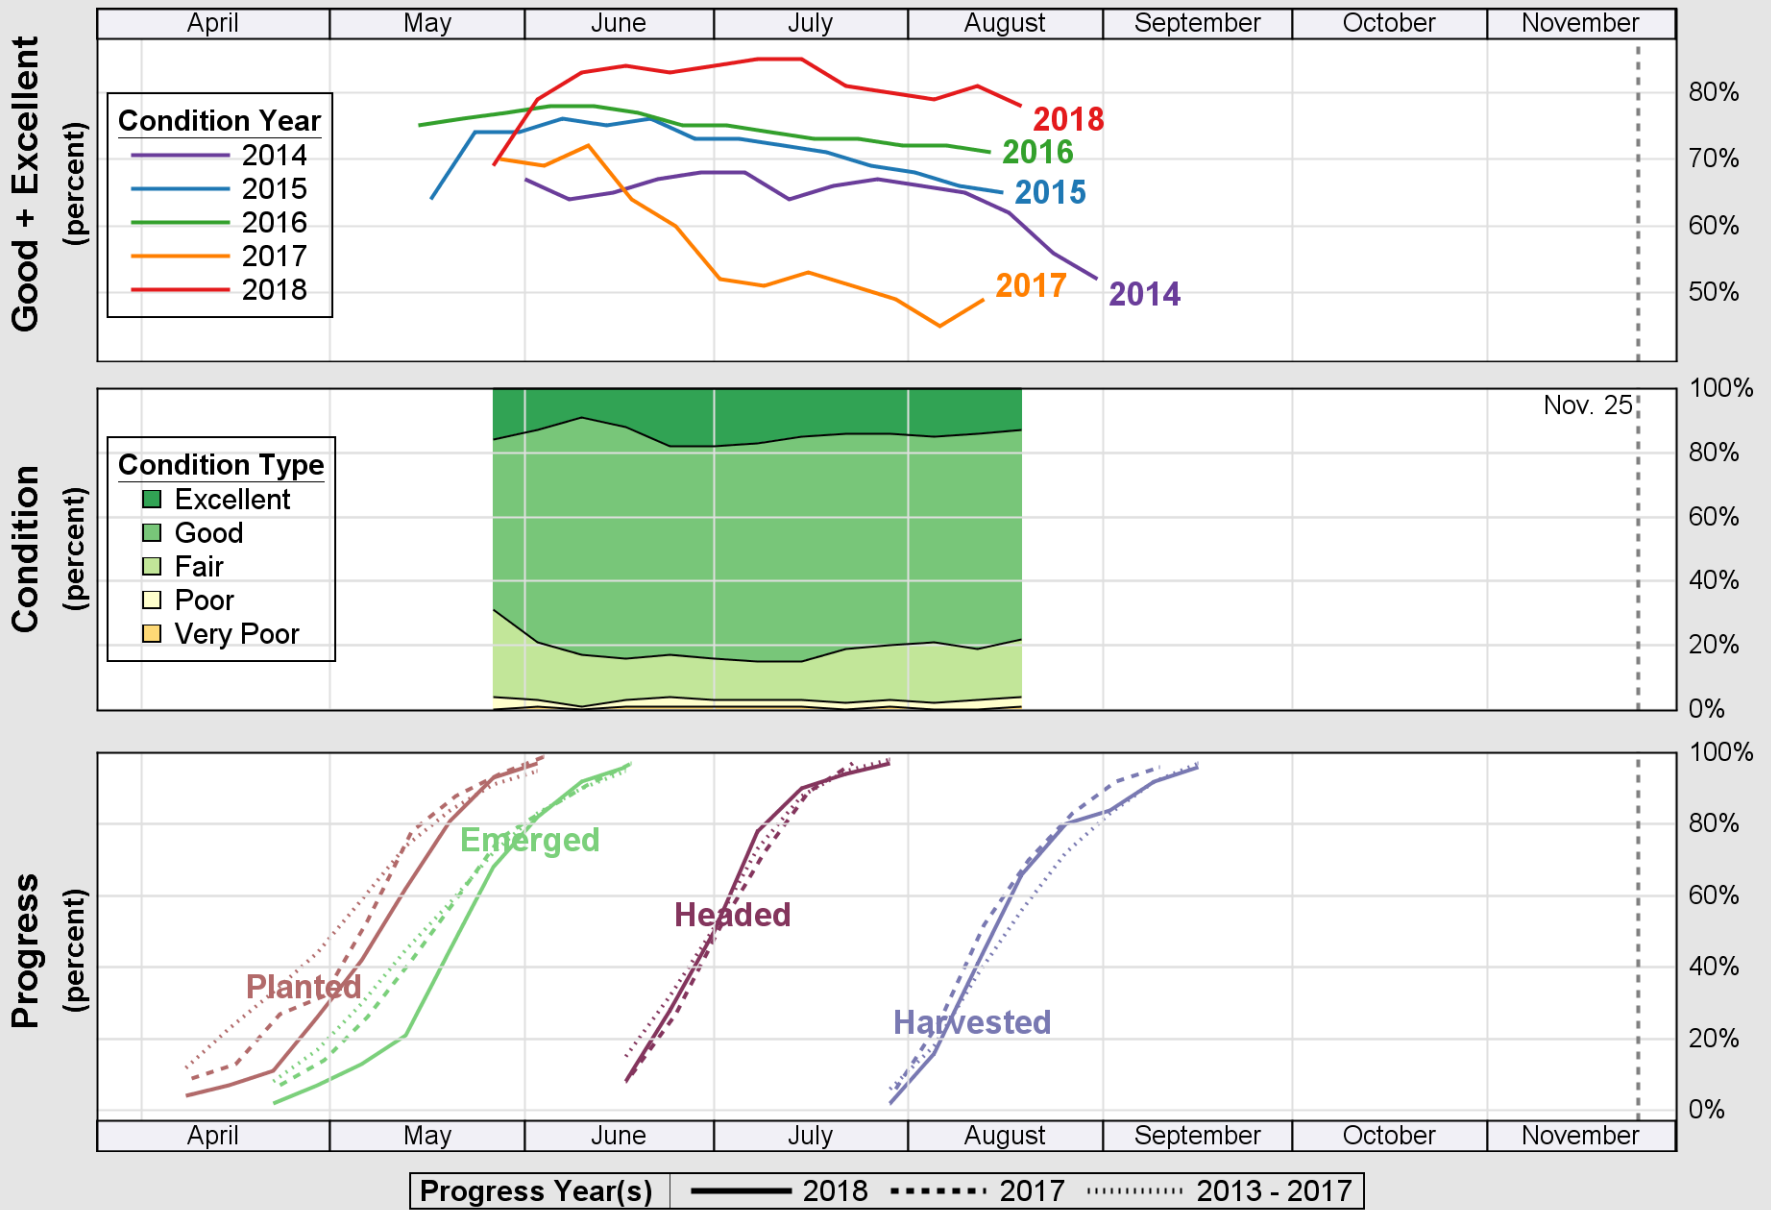

USDA

Crop Progress and Condition: Barley in United States , 2018

NASS

Source: National Agricultural Statistics Service (NASS), Crop Progress Report

USDA

Crop Progress and Condition: Corn in United States , 2018

NASS

Source: National Agricultural Statistics Service (NASS), Crop Progress Report

USDA

Crop Progress and Condition: Cotton in United States , 2018

NASS

Source: National Agricultural Statistics Service (NASS), Crop Progress Report