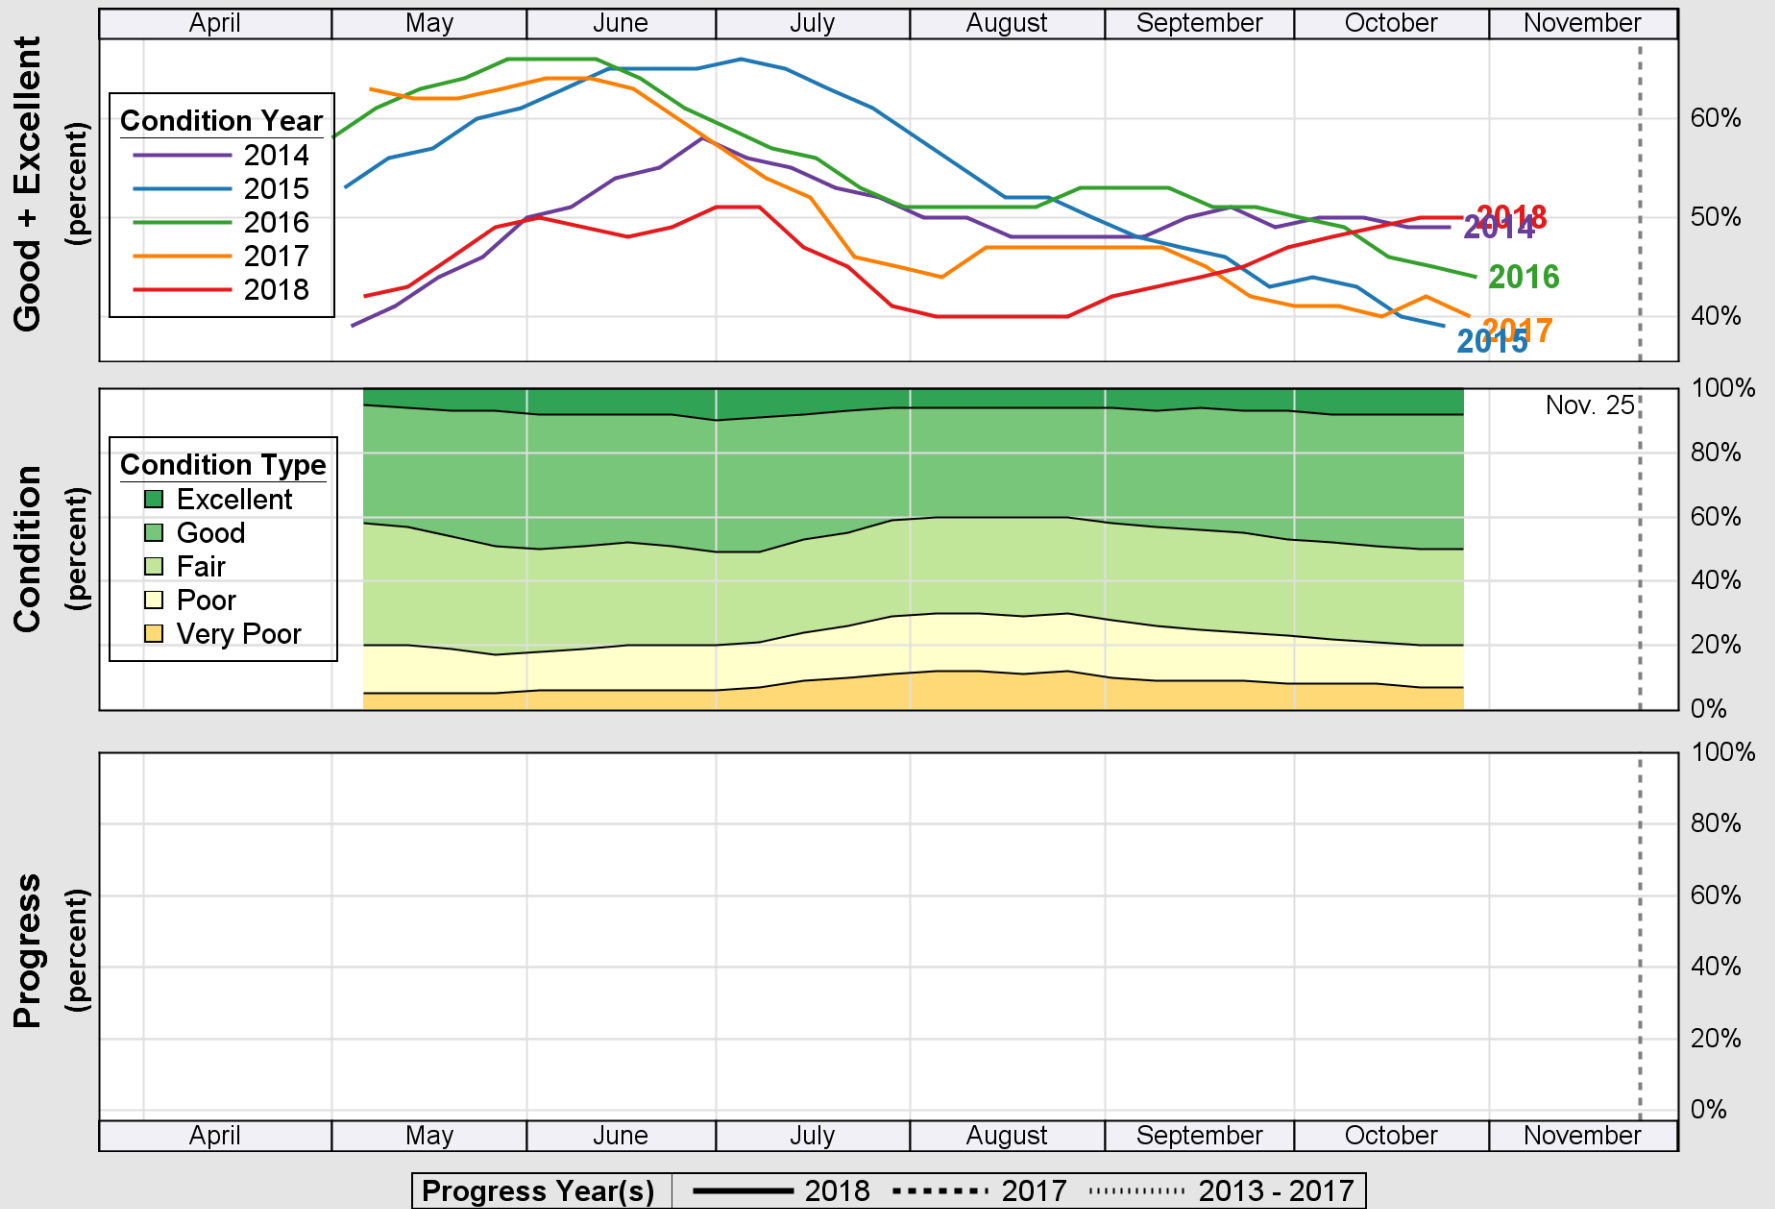

USDA

Crop Progress and Condition: Oats in United States , 2018

NASS

Source: National Agricultural Statistics Service (NASS), Crop Progress Report

USDA Crop Progress and Condition: Pasture and Range in United States , 2018 NASS

Source: National Agricultural Statistics Service (NASS), Crop Progress Report

Source: National Agricultural Statistics Service (NASS), Crop Progress Report

USDA

Crop Progress and Condition: Rice in United States , 2018