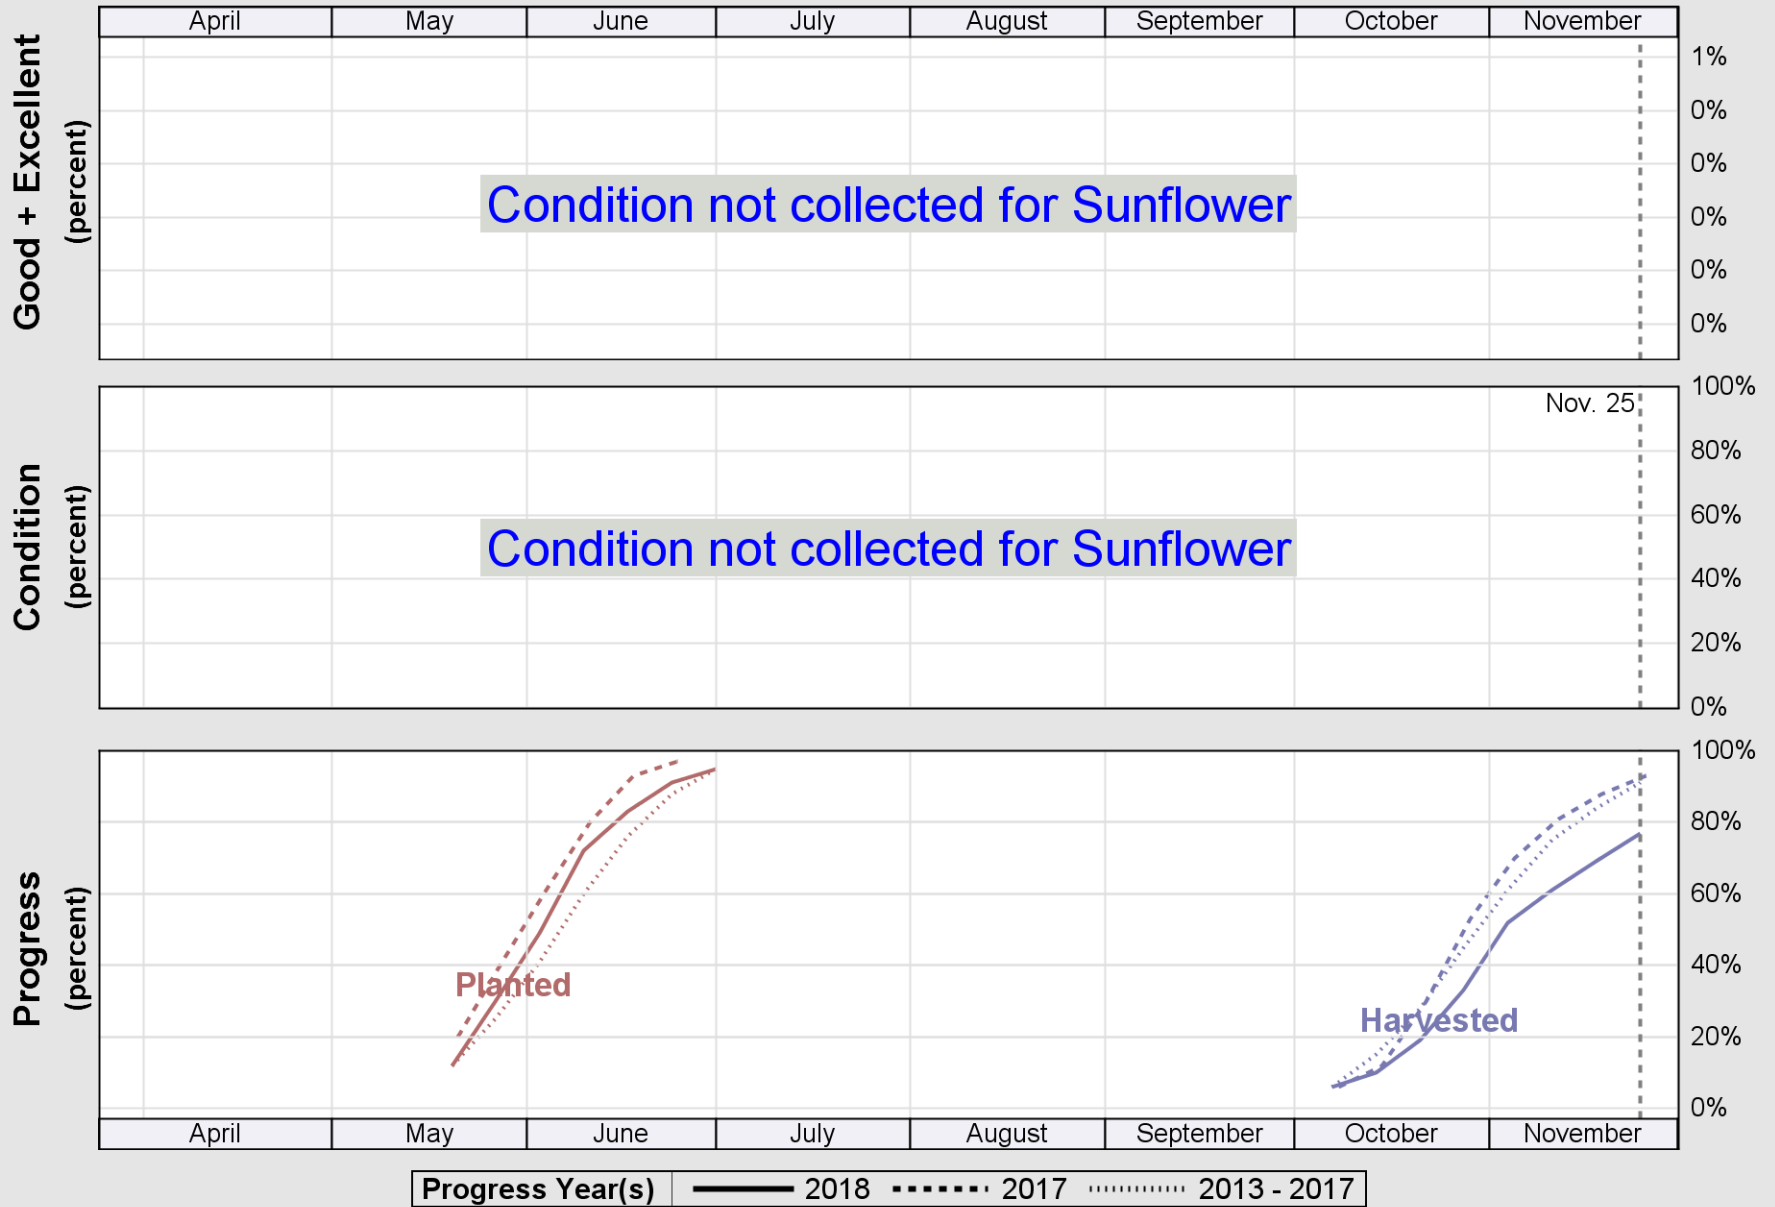

USDA

Crop Progress and Condition: Sunflower in United States , 2018

NASS

Source: National Agricultural Statistics Service (NASS), Crop Progress Report