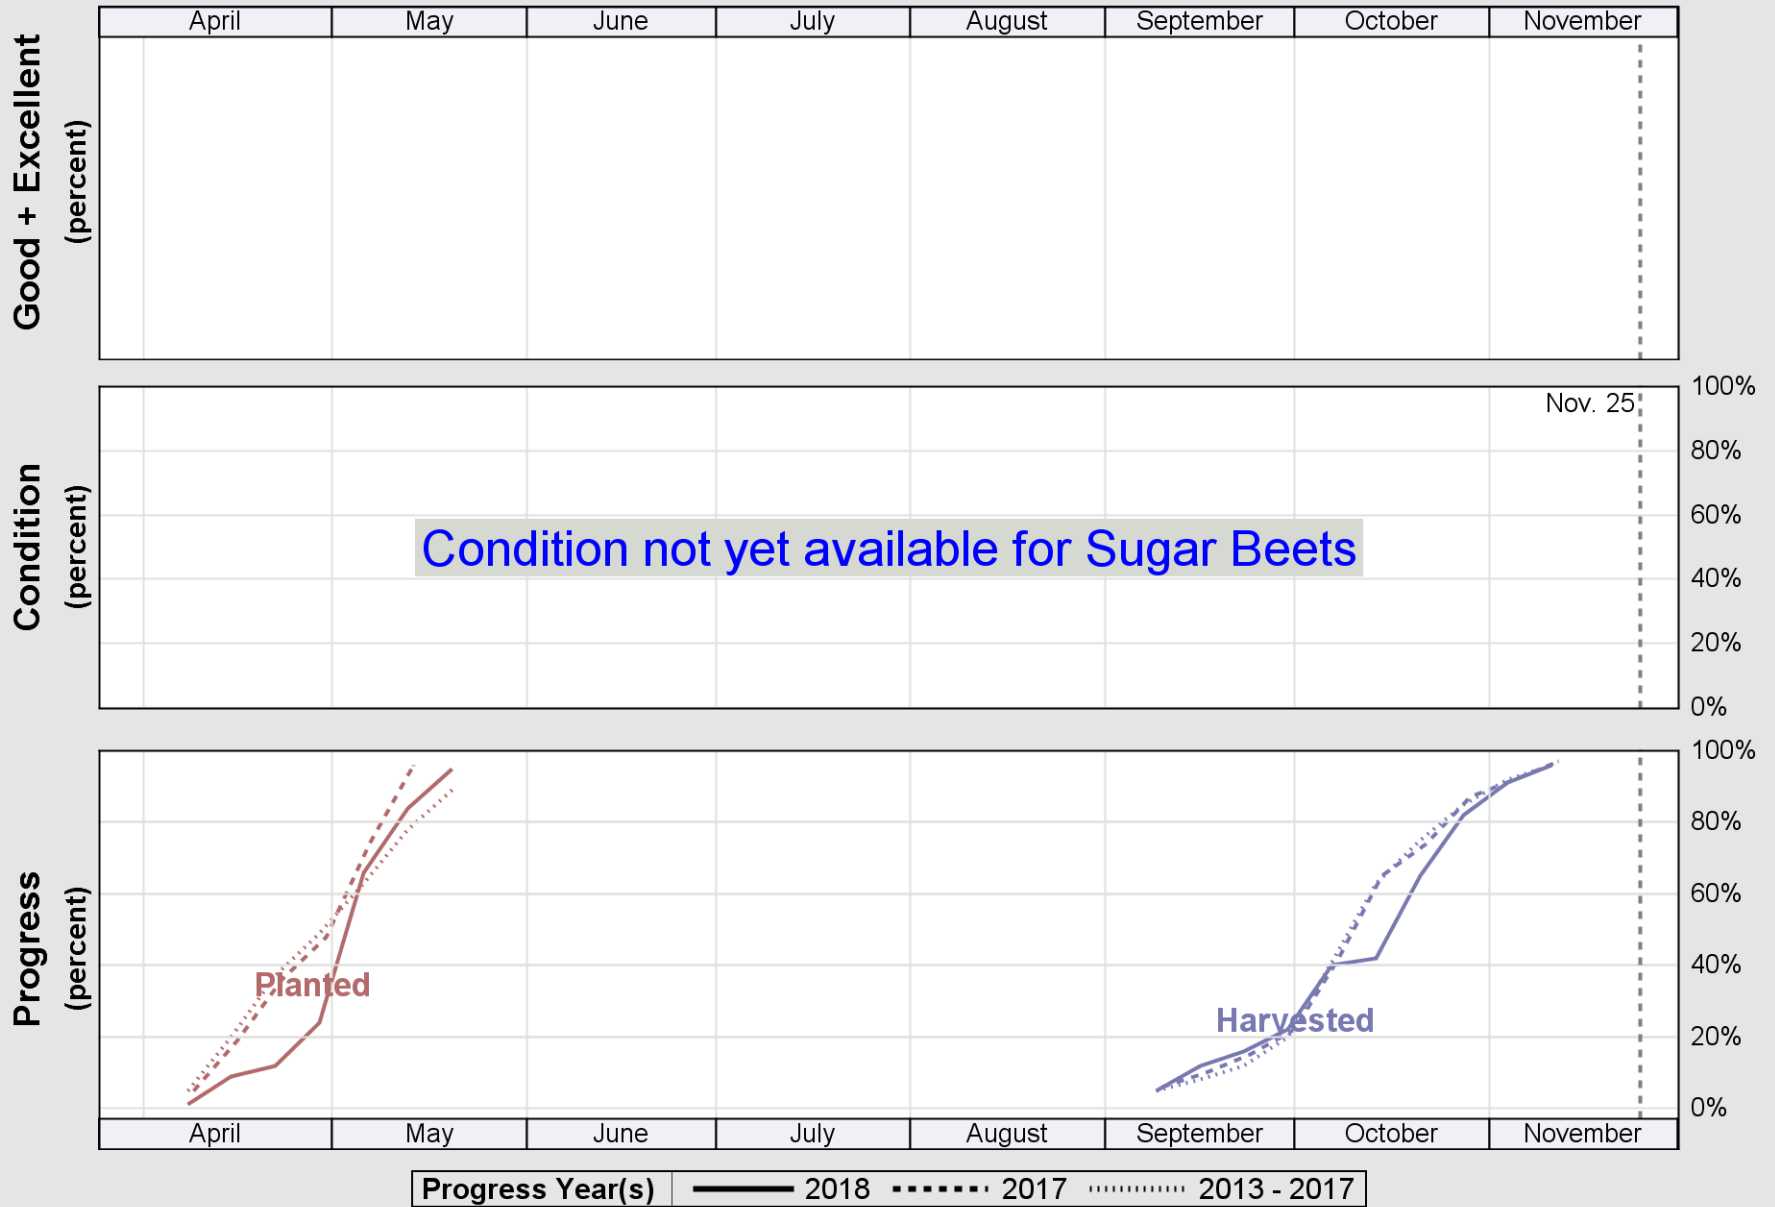

USDA

Crop Progress and Condition: Soybeans in United States , 2018

NASS

Source: National Agricultural Statistics Service (NASS), Crop Progress Report

Source: National Agricultural Statistics Service (NASS), Crop Progress Report

USDA

Crop Progress and Condition: Sugar Beets in United States , 2018

NASS

Source: National Agricultural Statistics Service (NASS), Crop Progress Report

USDA

Crop Progress and Condition: Sunflower in United States , 2018