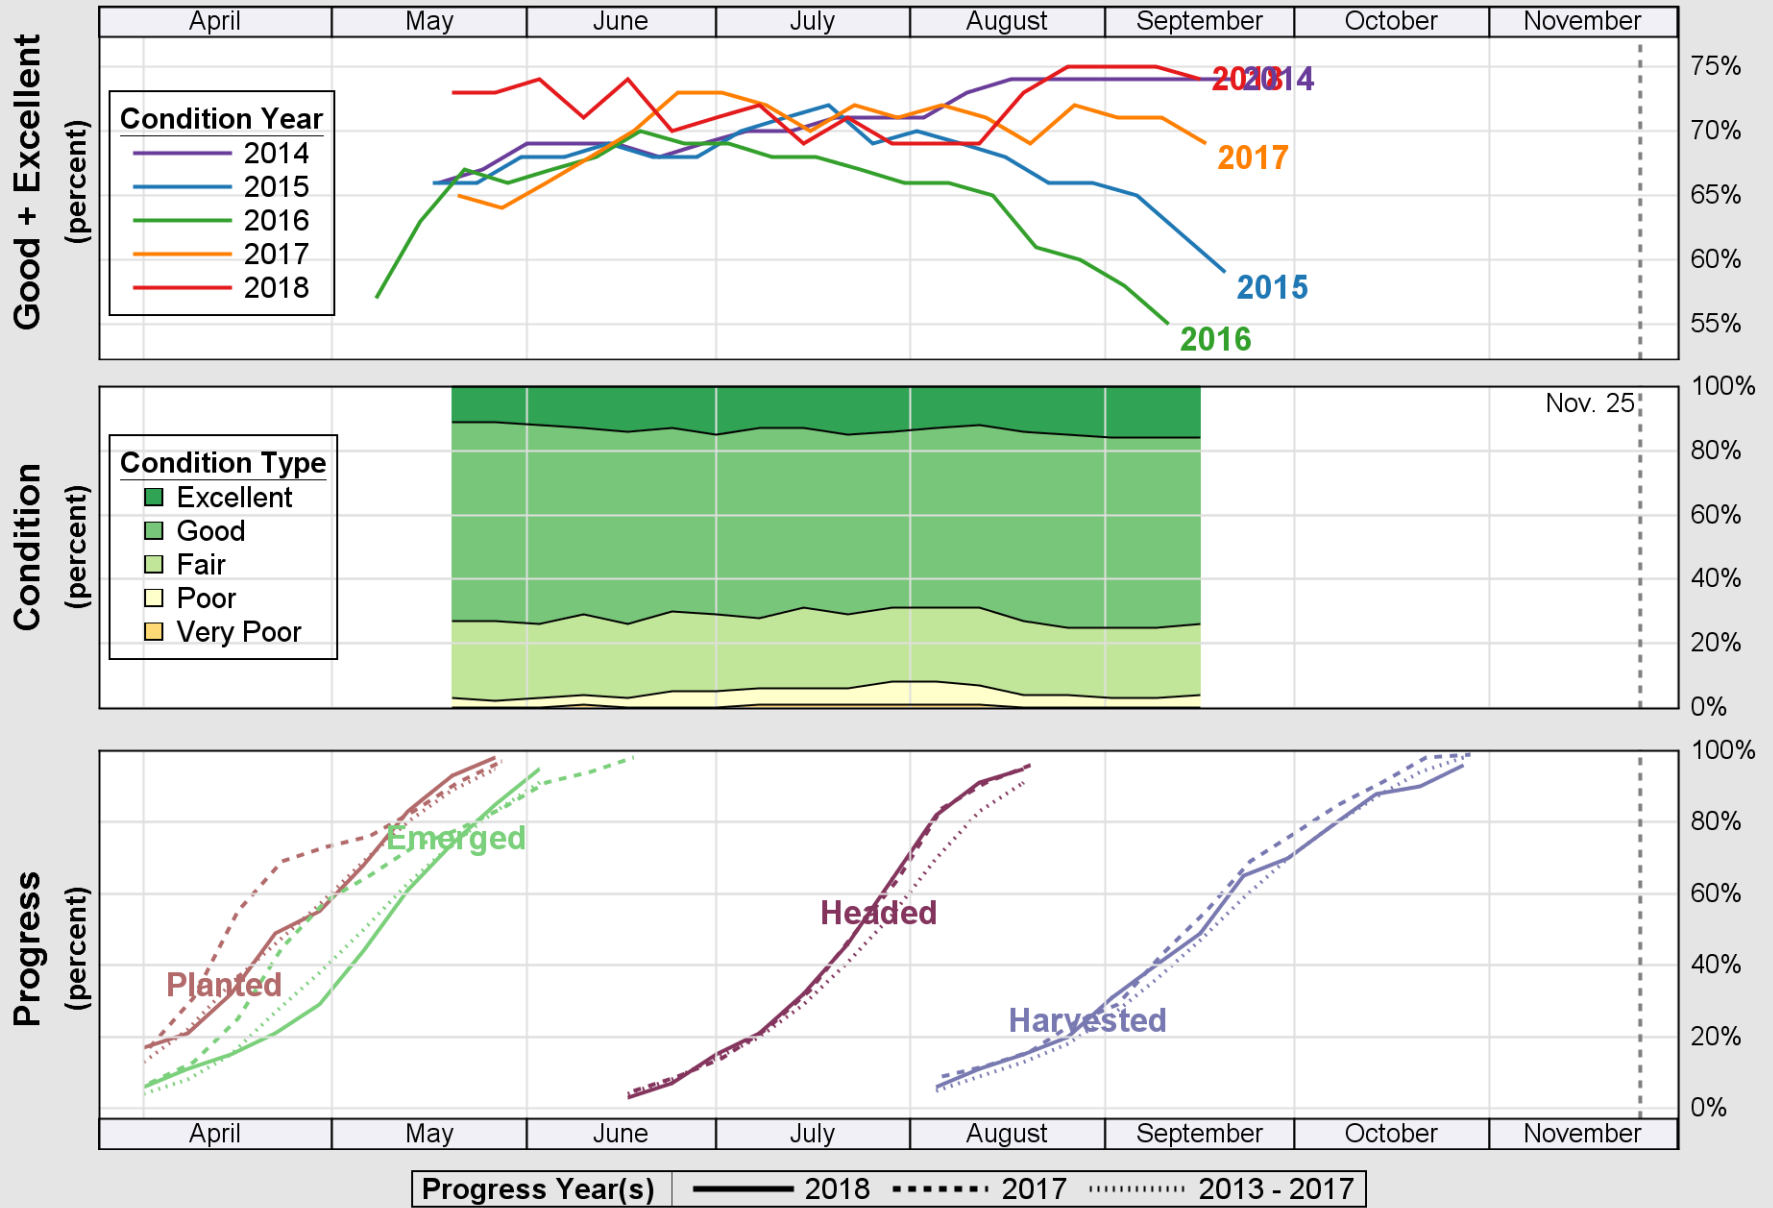

Source: National Agricultural Statistics Service (NASS), Crop Progress Report

Source: National Agricultural Statistics Service (NASS), Crop Progress Report

USDA

Crop Progress and Condition: Rice in United States , 2018

NASS

Source: National Agricultural Statistics Service (NASS), Crop Progress Report

USDA

Crop Progress and Condition: Sorghum in United States , 2018

NASS

Source: National Agricultural Statistics Service (NASS), Crop Progress Report