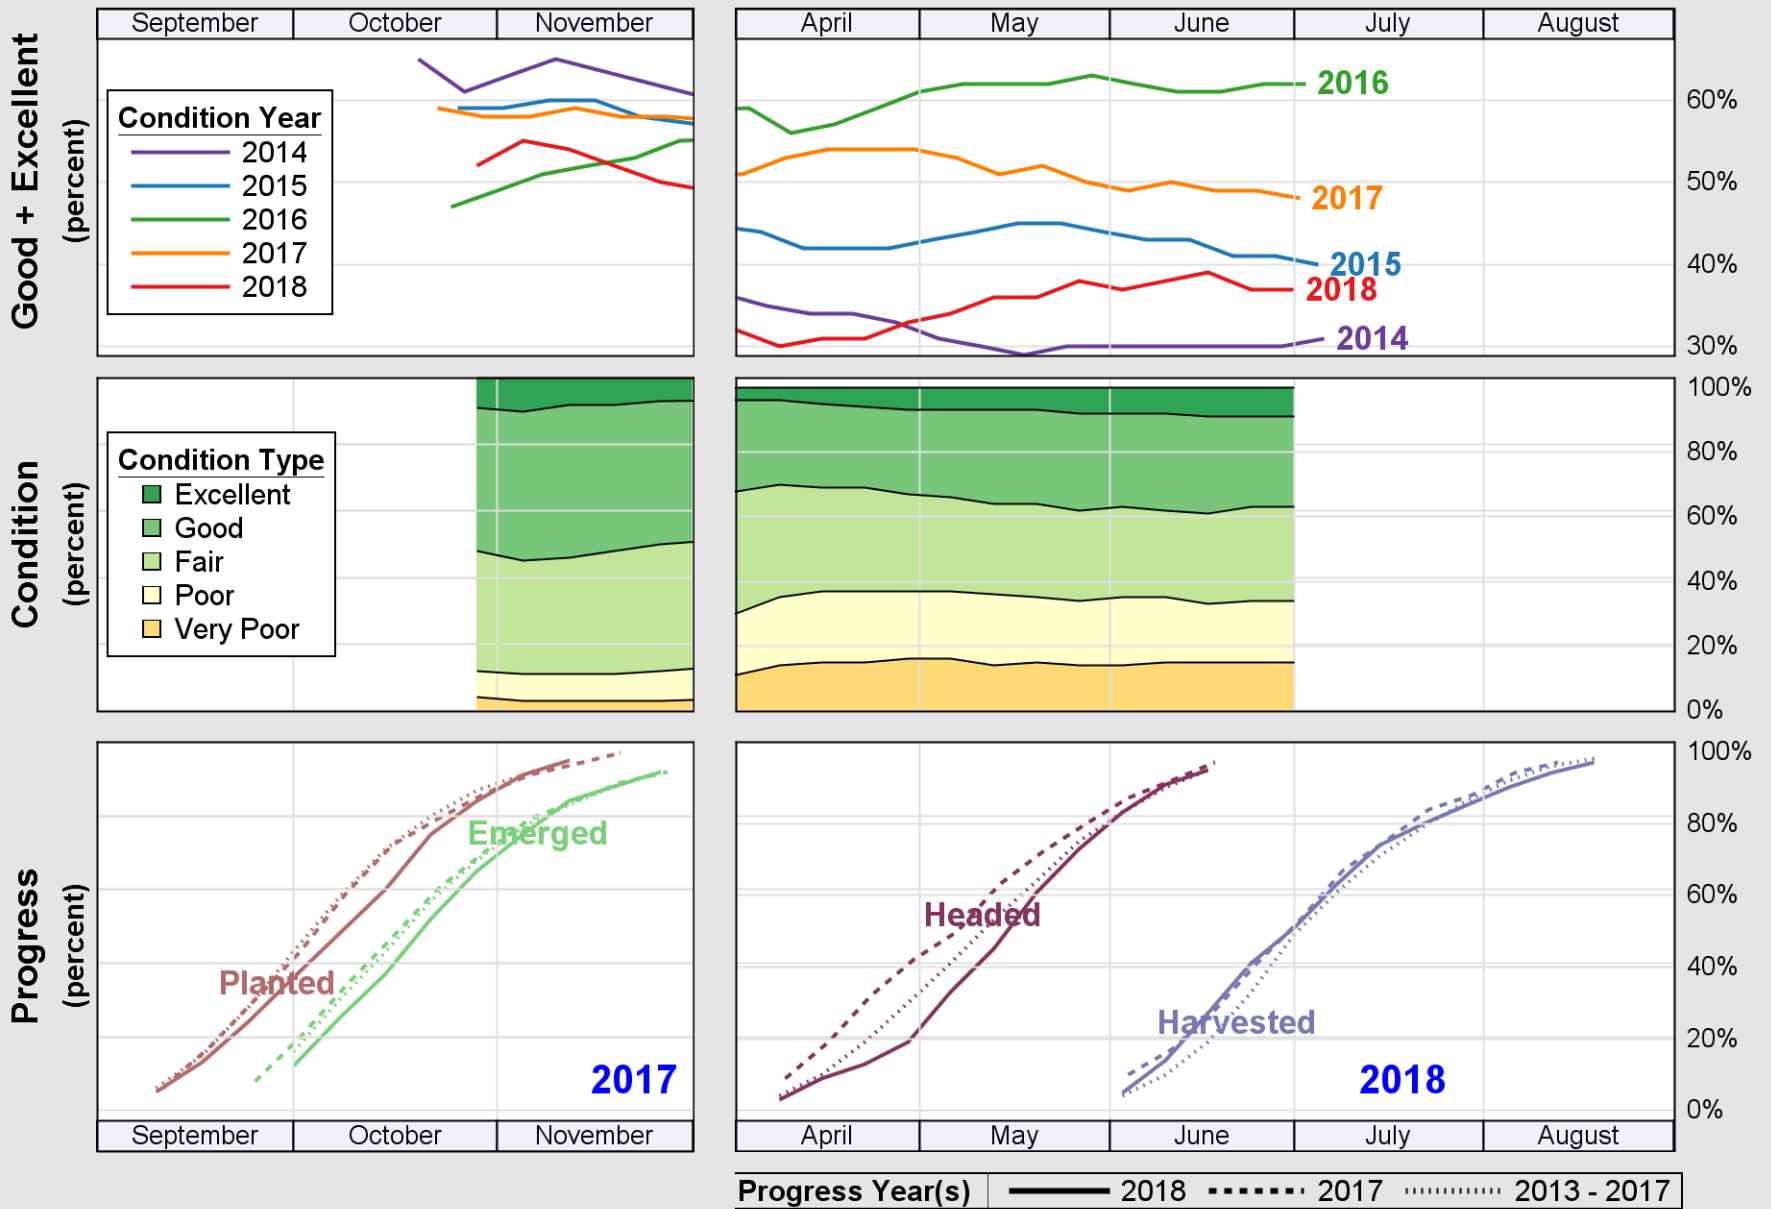

USDA

Crop Progress and Condition: Sugar Beets in United States , 2018

NASS

Source: National Agricultural Statistics Service (NASS), Crop Progress Report

USDA

Crop Progress and Condition: Sunflower in United States , 2018

NASS

Source: National Agricultural Statistics Service (NASS), Crop Progress Report

USDA

Crop Progress and Condition: Winter Wheat in United States , 2018

NASS

Source: National Agricultural Statistics Service (NASS), Crop Progress Report