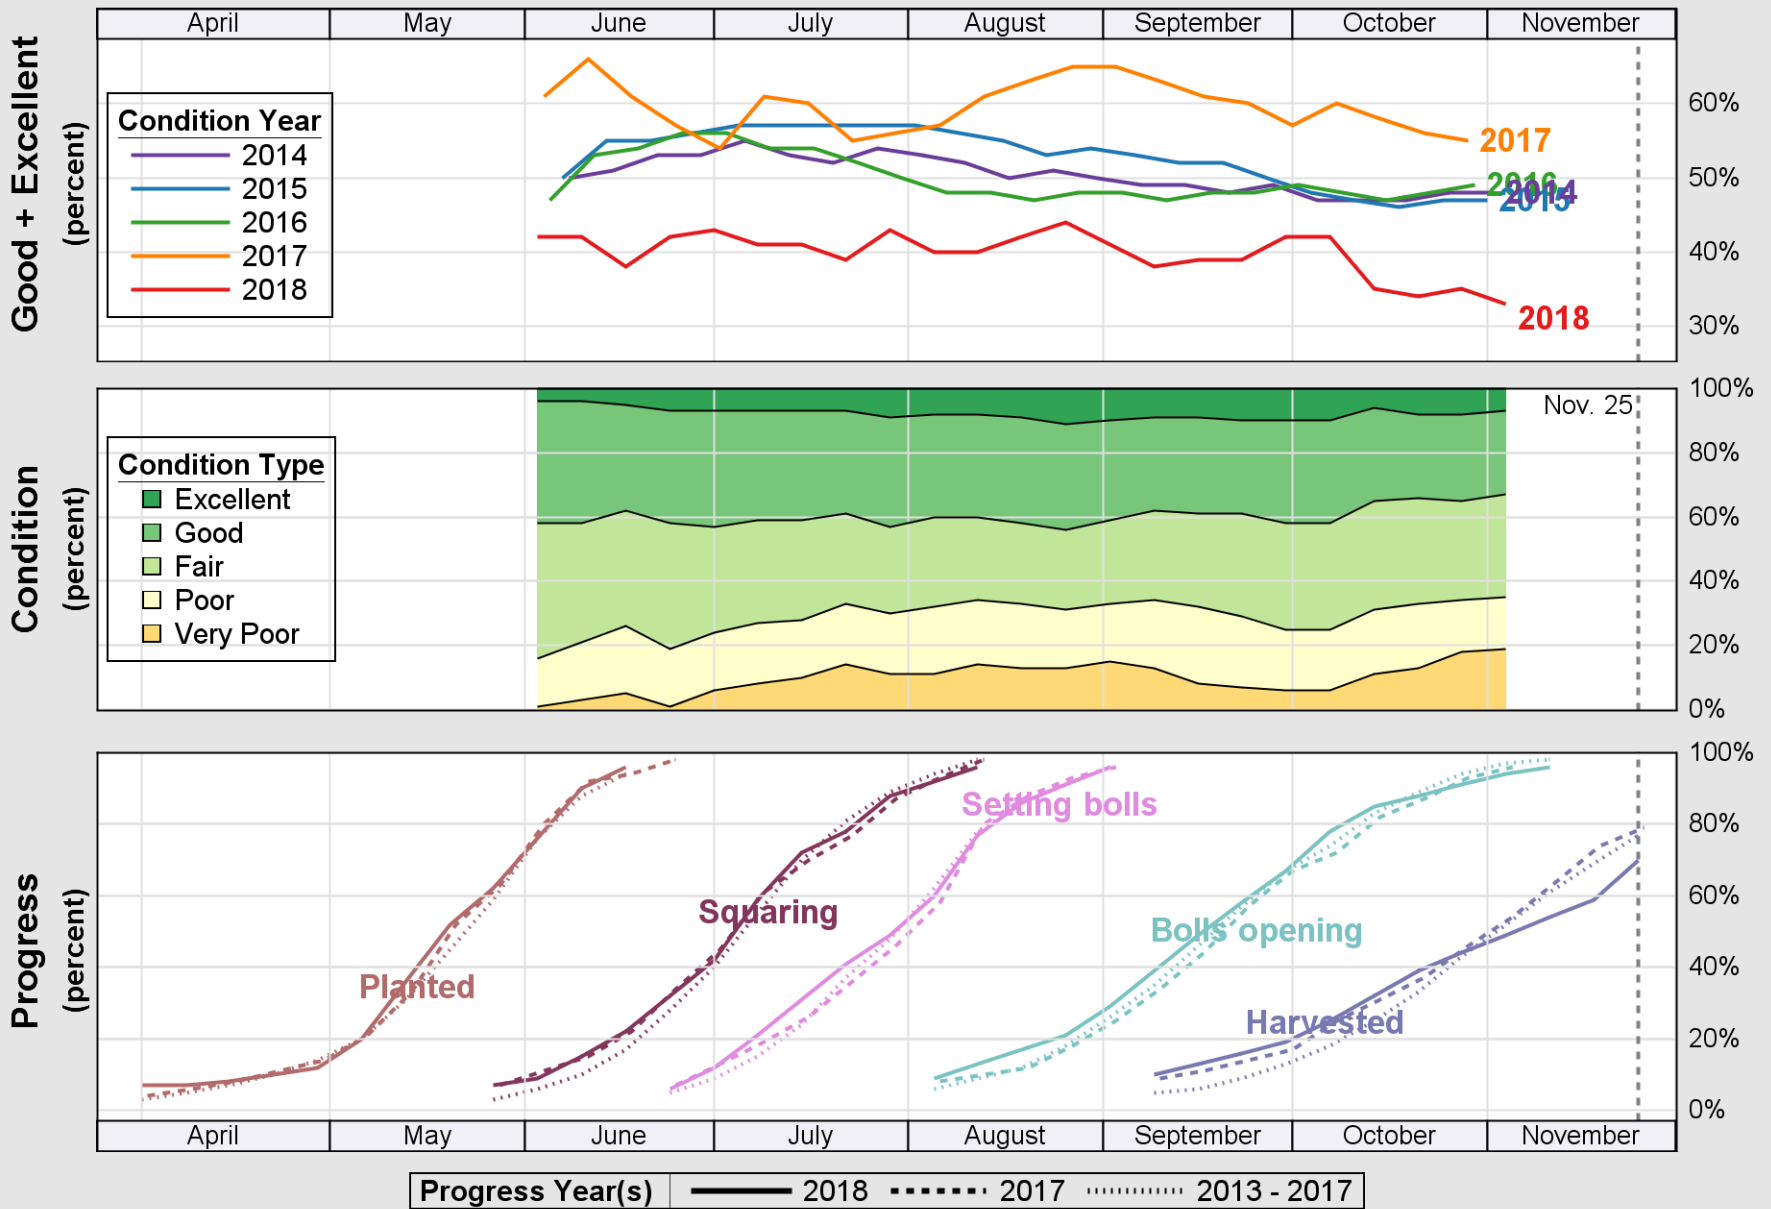

USDA

Crop Progress and Condition: Barley in United States , 2018

NASS

Source: National Agricultural Statistics Service (NASS), Crop Progress Report

USDA

Crop Progress and Condition: Corn in United States , 2018

NASS

Source: National Agricultural Statistics Service (NASS), Crop Progress Report

USDA

Crop Progress and Condition: Cotton in United States , 2018

NASS

Source: National Agricultural Statistics Service (NASS), Crop Progress Report

Source: National Agricultural Statistics Service (NASS), Crop Progress Report

Source: National Agricultural Statistics Service (NASS), Crop Progress Report

USDA

Crop Progress and Condition: Rice in United States , 2018