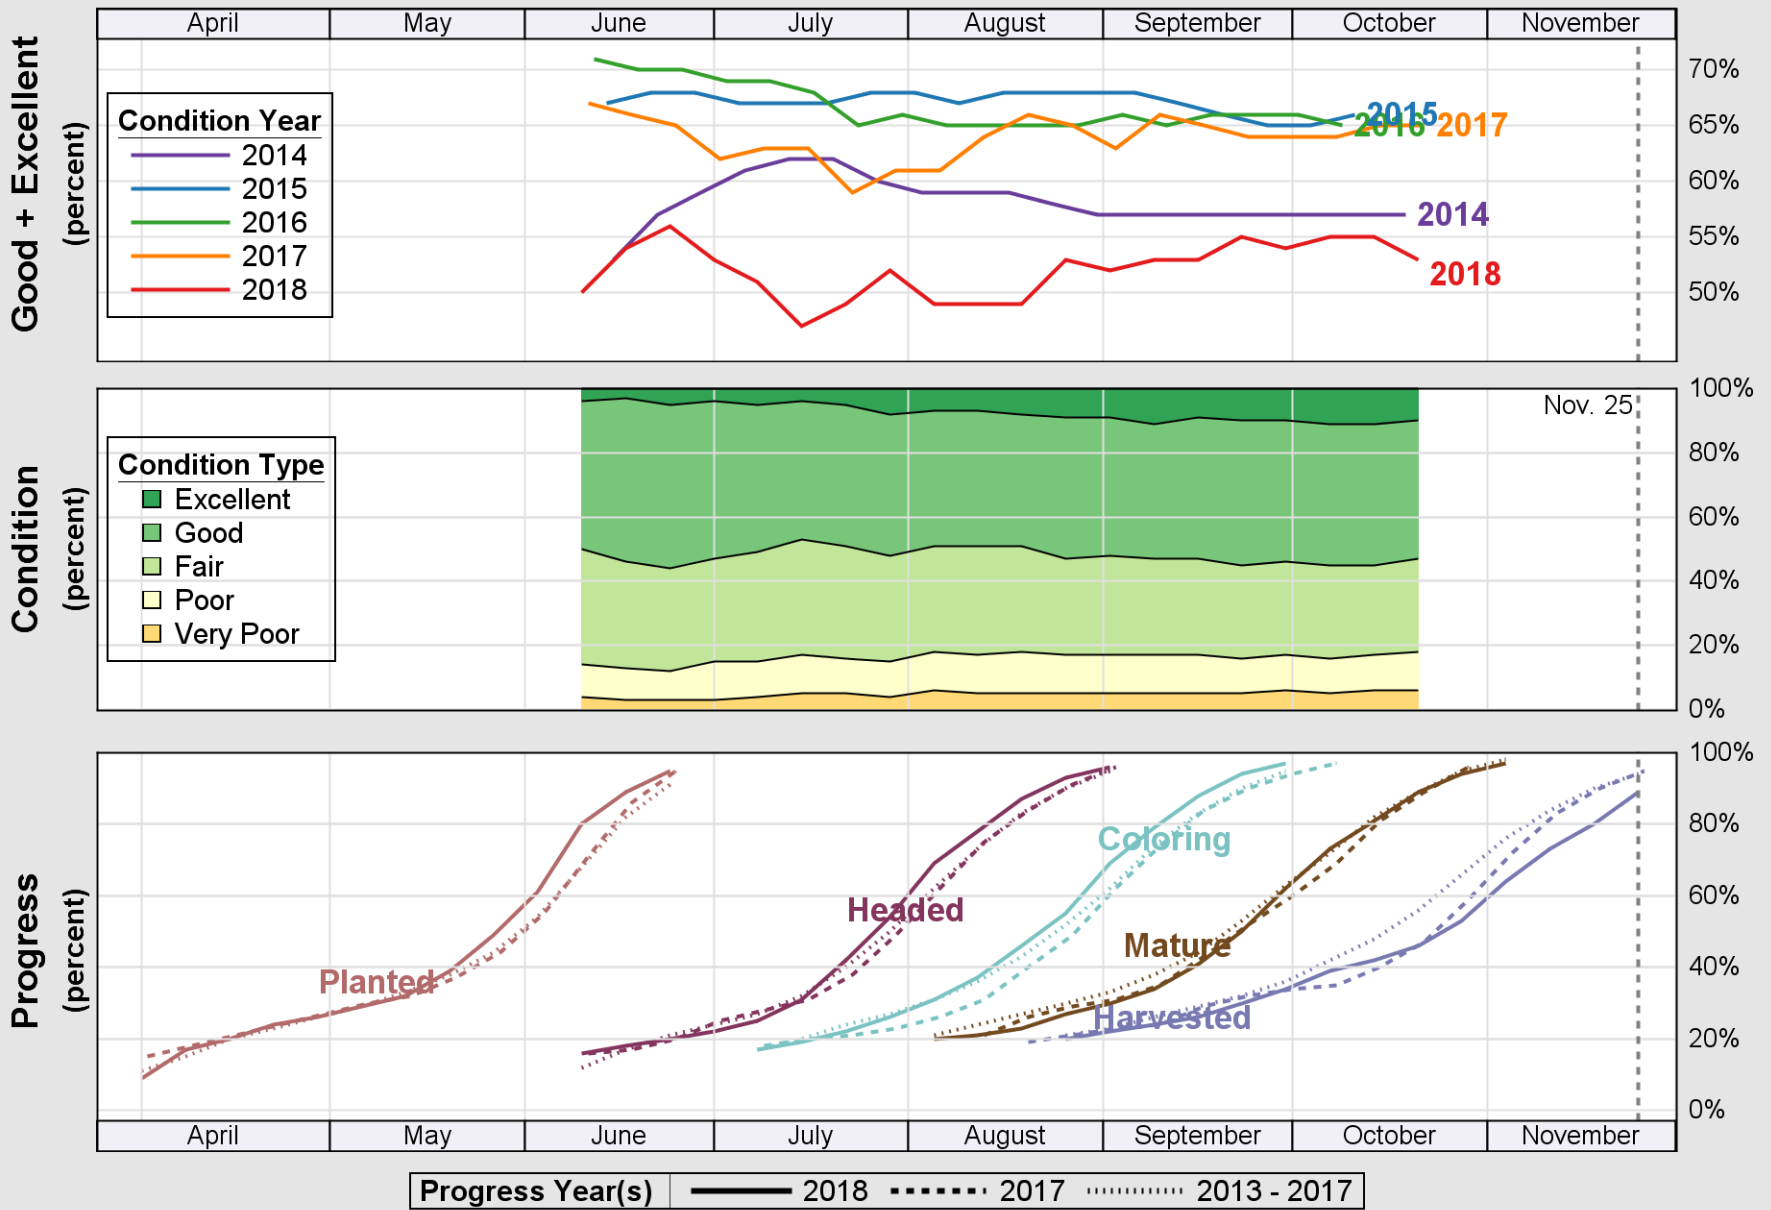

Source: National Agricultural Statistics Service (NASS), Crop Progress Report

Source: National Agricultural Statistics Service (NASS), Crop Progress Report

USDA

Crop Progress and Condition: Rice in United States , 2018

NASS

Source: National Agricultural Statistics Service (NASS), Crop Progress Report

USDA

Crop Progress and Condition: Sorghum in United States , 2018

NASS

Source: National Agricultural Statistics Service (NASS), Crop Progress Report