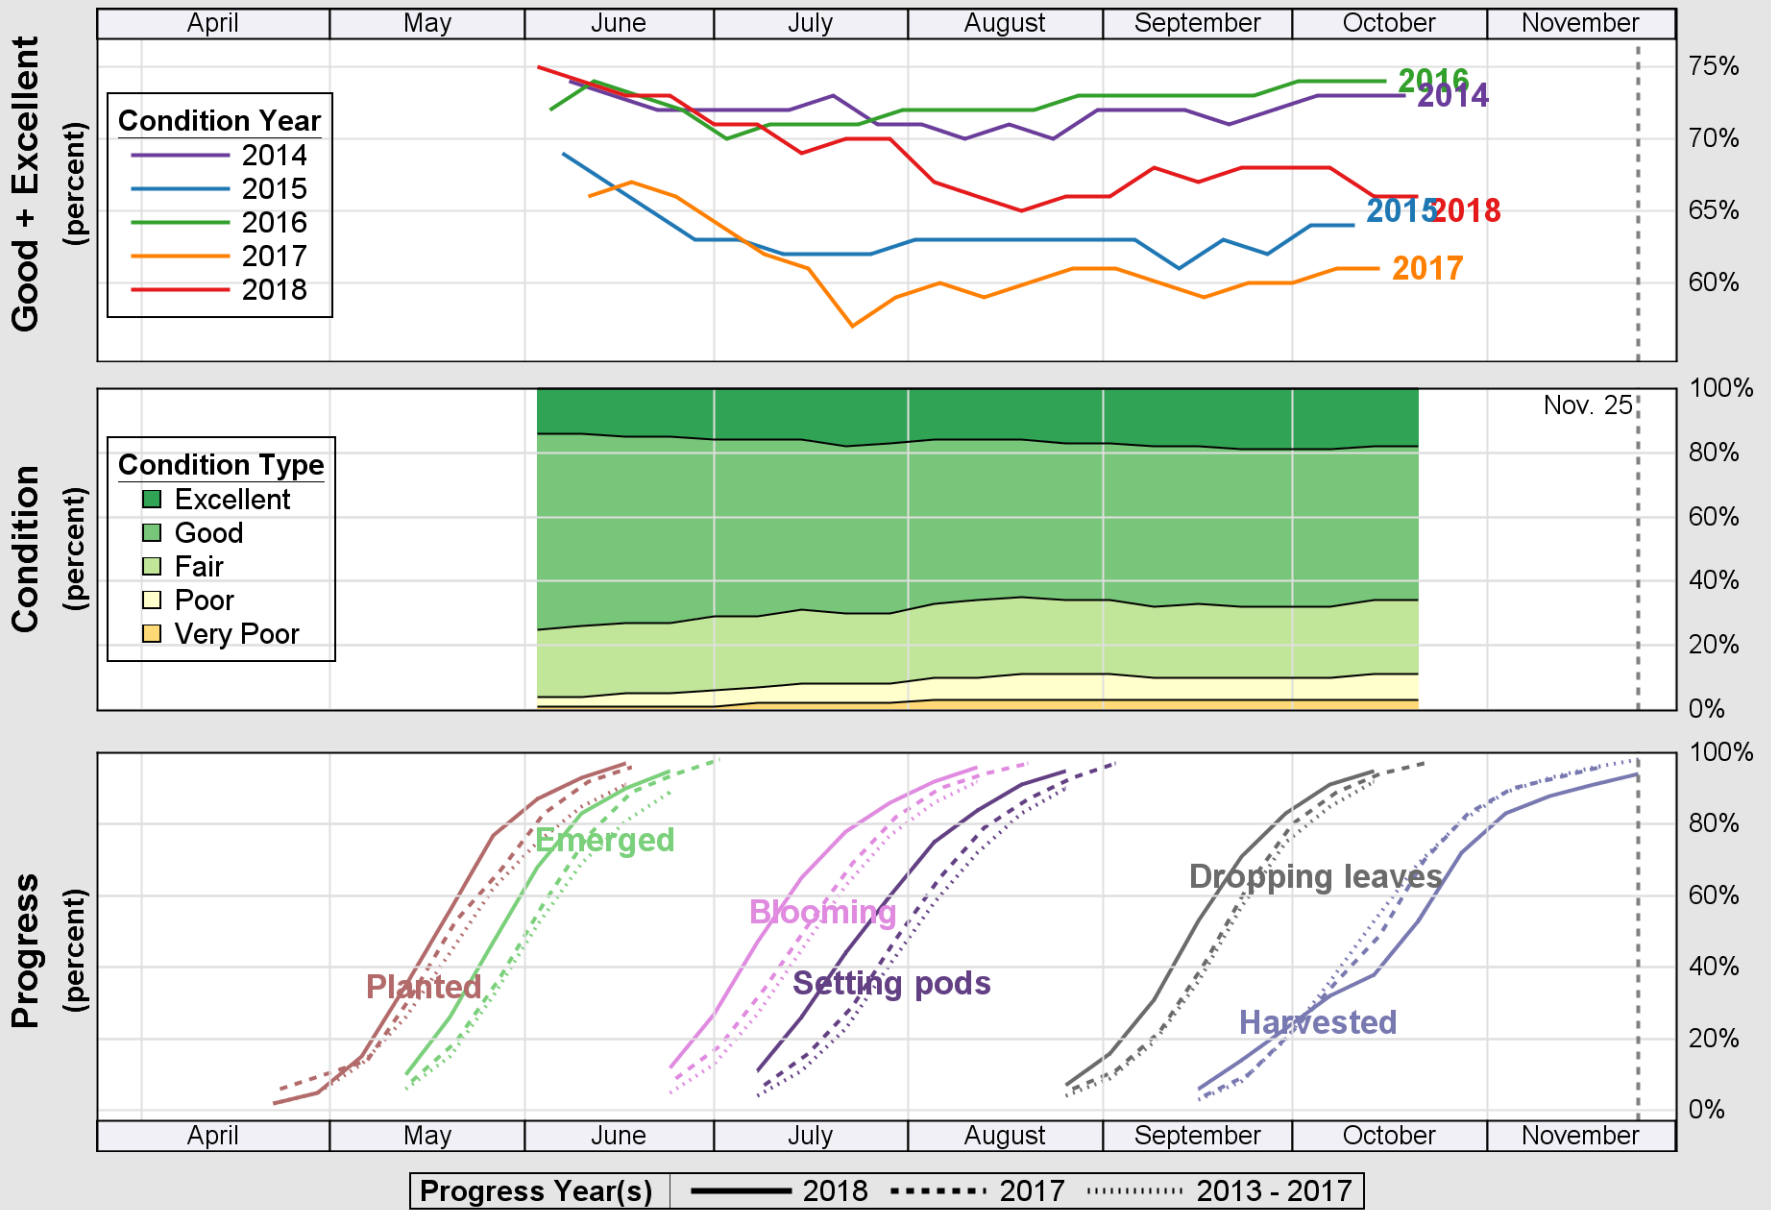

Source: National Agricultural Statistics Service (NASS), Crop Progress Report

Source: National Agricultural Statistics Service (NASS), Crop Progress Report

USDA

Crop Progress and Condition: Rice in United States , 2018

NASS

Source: National Agricultural Statistics Service (NASS), Crop Progress Report

USDA

Crop Progress and Condition: Sorghum in United States , 2018

NASS

Source: National Agricultural Statistics Service (NASS), Crop Progress Report

USDA

Crop Progress and Condition: Soybeans in United States , 2018

NASS

Source: National Agricultural Statistics Service (NASS), Crop Progress Report

Source: National Agricultural Statistics Service (NASS), Crop Progress Report

USDA

Crop Progress and Condition: Sugar Beets in United States , 2018

NASS

Source: National Agricultural Statistics Service (NASS), Crop Progress Report

USDA

Crop Progress and Condition: Sunflower in United States , 2018