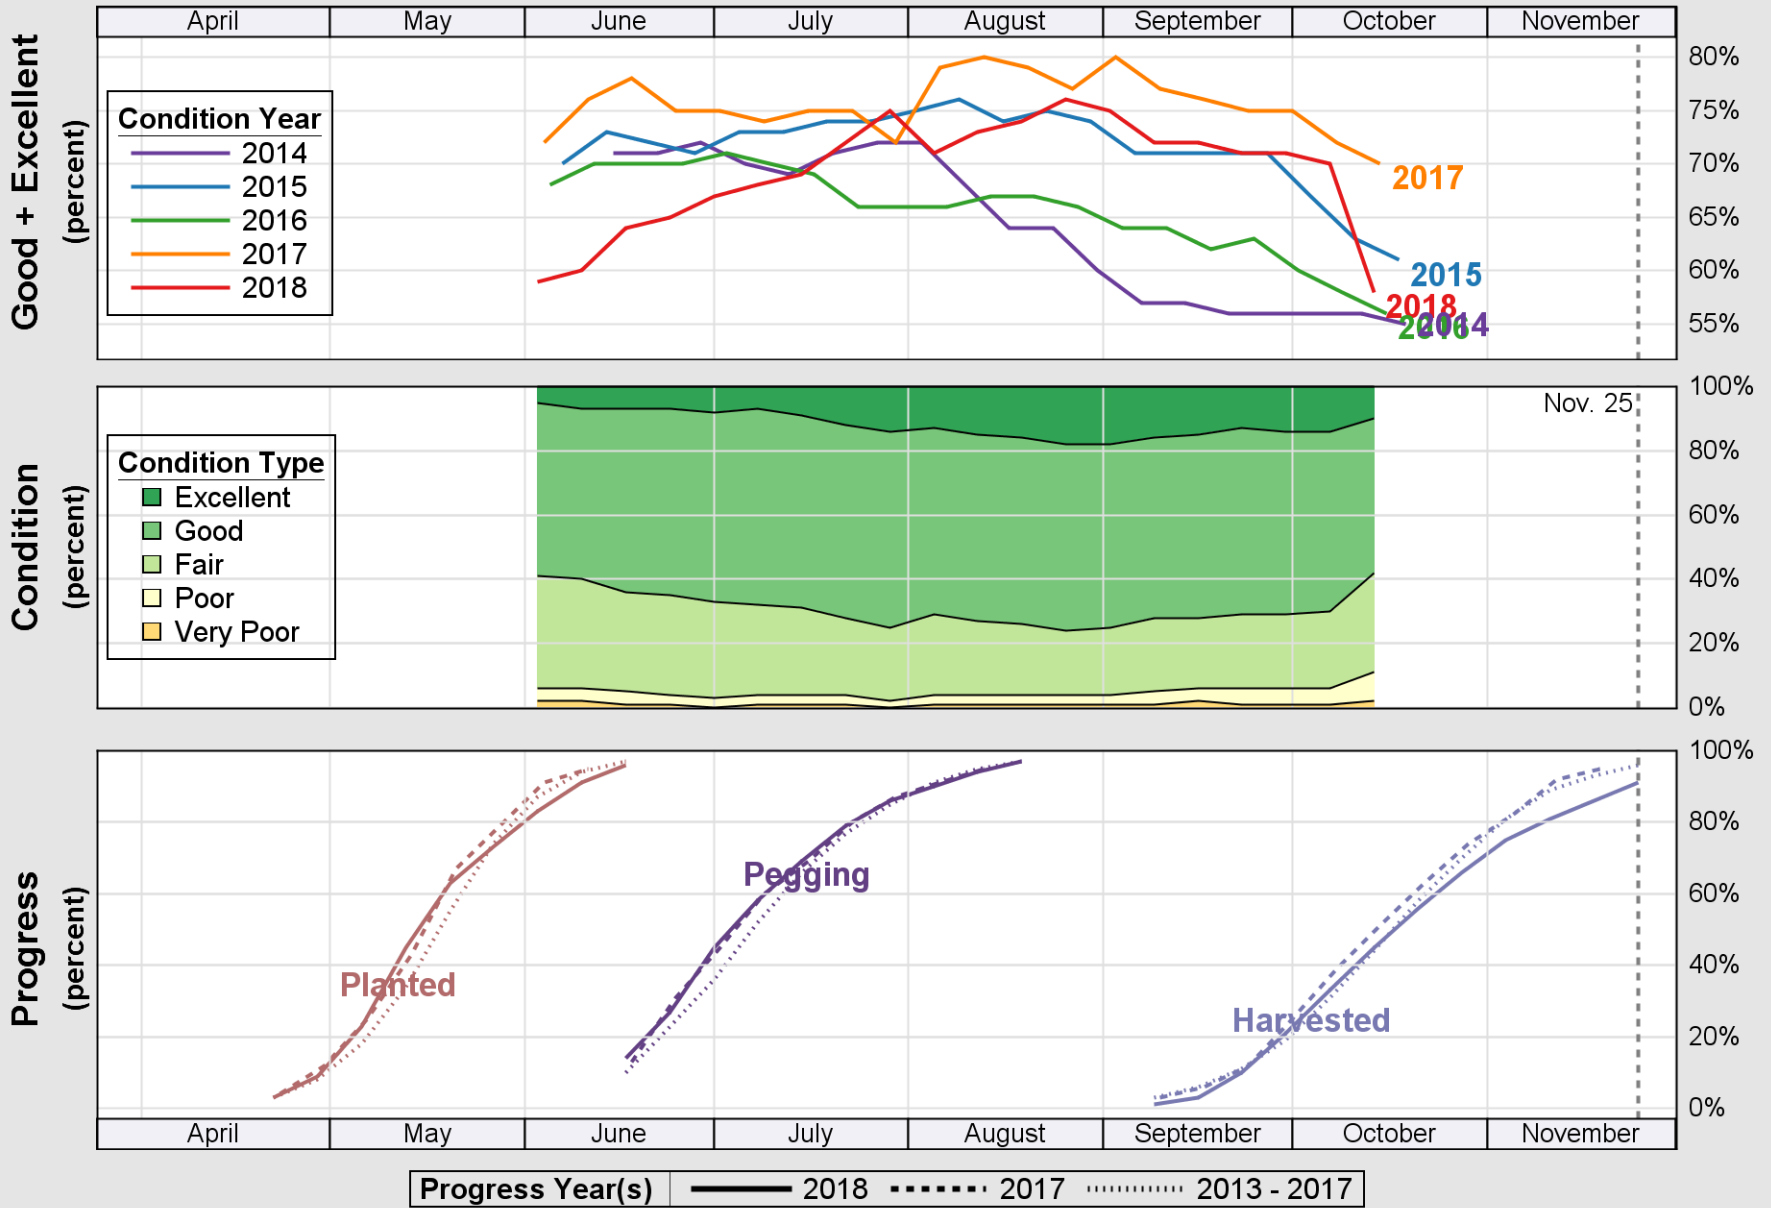

NASS

Source: National Agricultural Statistics Service (NASS), Crop Progress Report

USDA

Crop Progress and Condition: Cotton in United States , 2018

NASS

Source: National Agricultural Statistics Service (NASS), Crop Progress Report

USDA

Crop Progress and Condition: Oats in United States , 2018

NASS

Source: National Agricultural Statistics Service (NASS), Crop Progress Report

USDA Crop Progress and Condition: Pasture and Range in United States , 2018 NASS

Source: National Agricultural Statistics Service (NASS), Crop Progress Report

Source: National Agricultural Statistics Service (NASS), Crop Progress Report

USDA

Crop Progress and Condition: Rice in United States , 2018