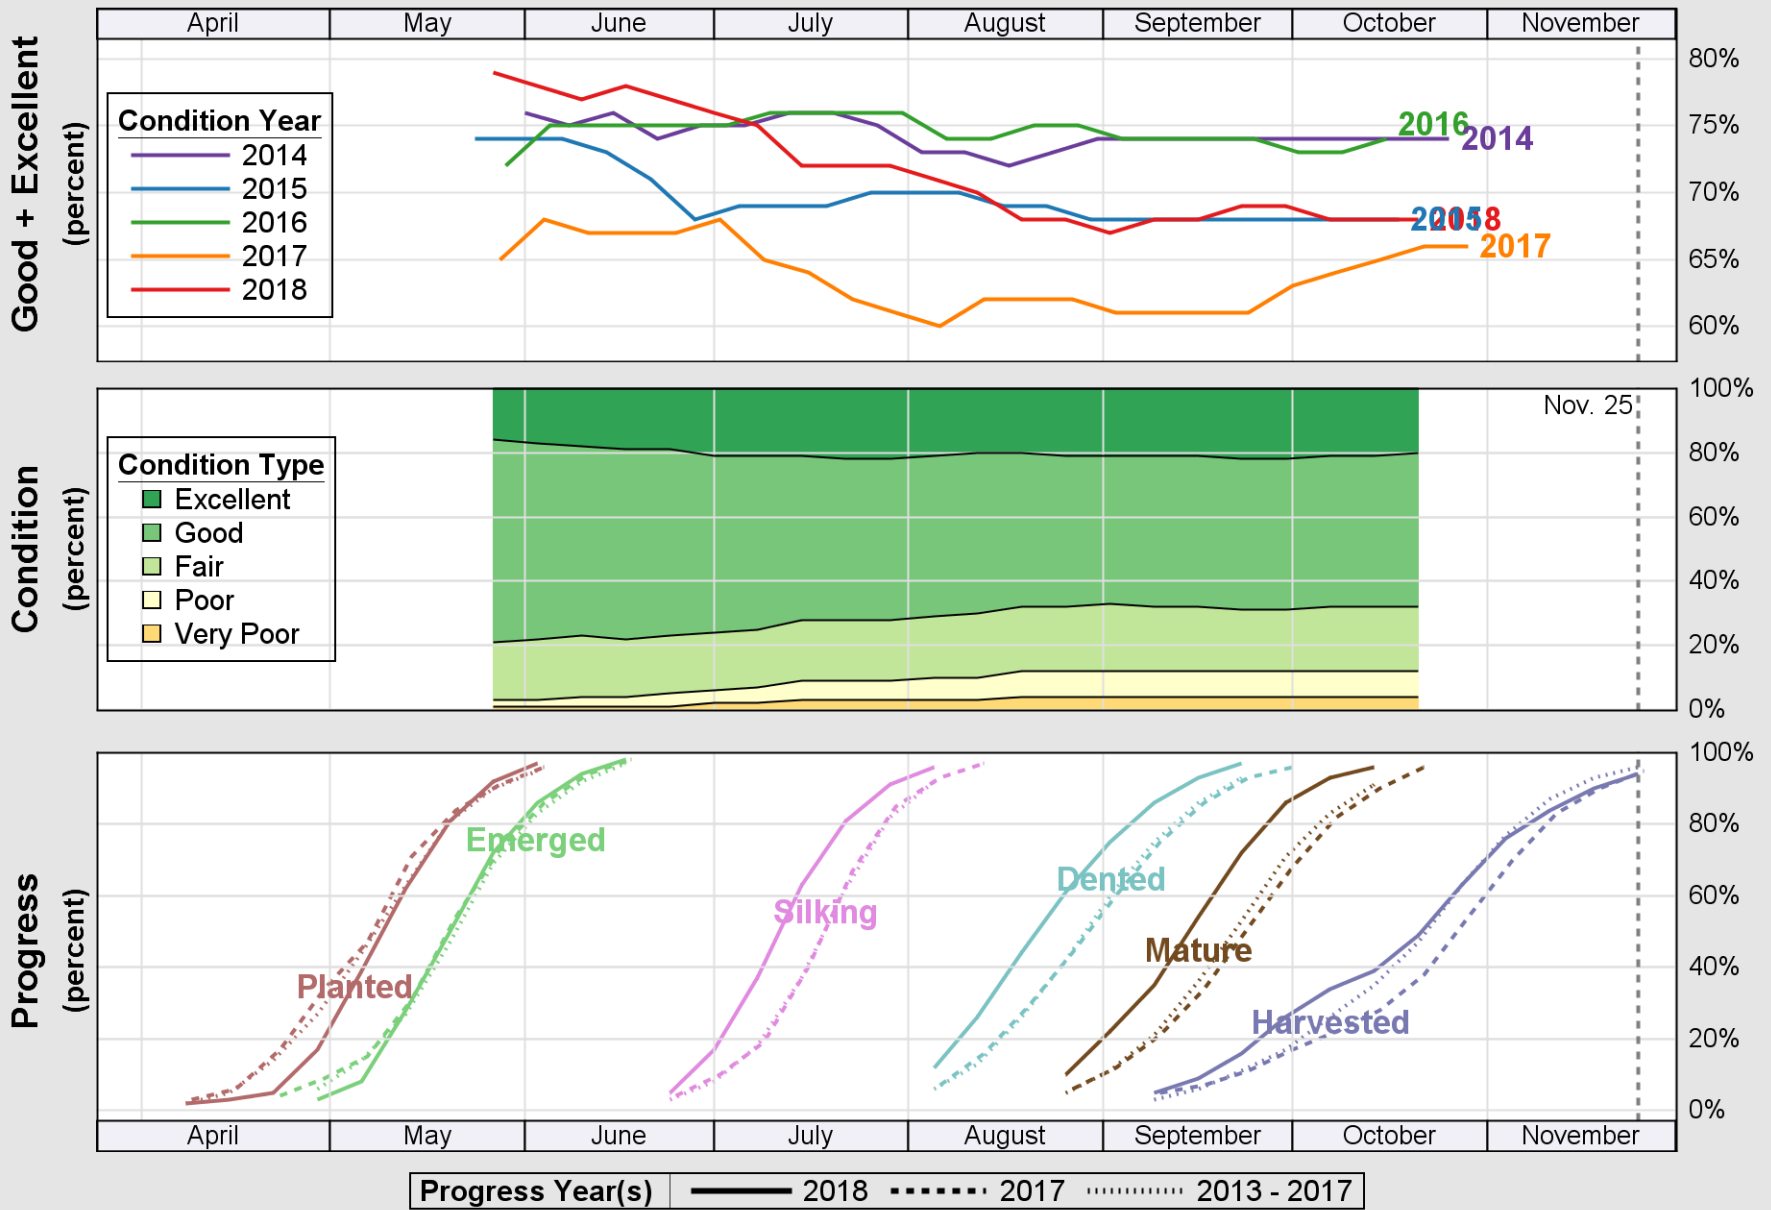

USDA

Crop Progress and Condition: Barley in United States , 2018

NASS

Source: National Agricultural Statistics Service (NASS), Crop Progress Report

USDA

Crop Progress and Condition: Corn in United States , 2018

NASS

Source: National Agricultural Statistics Service (NASS), Crop Progress Report

USDA

Crop Progress and Condition: Cotton in United States , 2018

NASS

Source: National Agricultural Statistics Service (NASS), Crop Progress Report