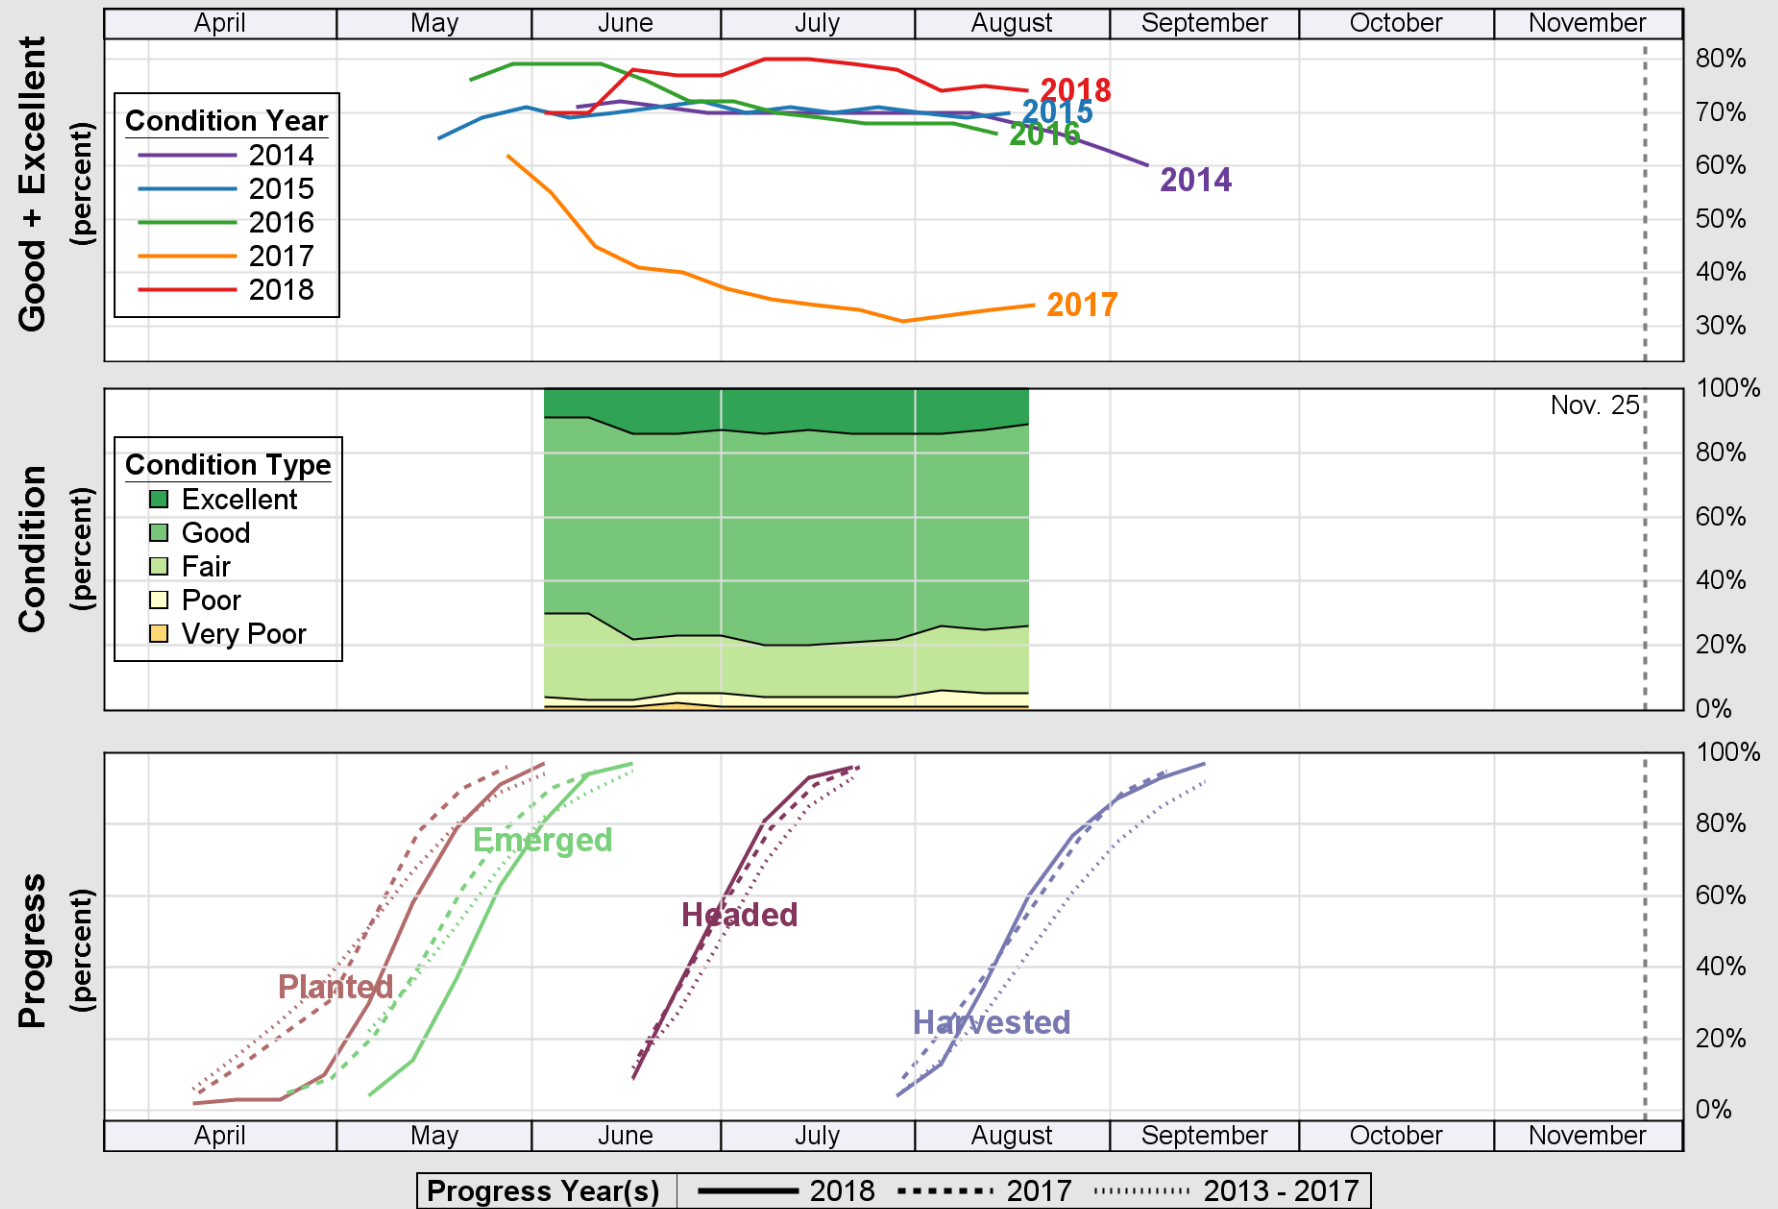

Source: National Agricultural Statistics Service (NASS), Crop Progress Report