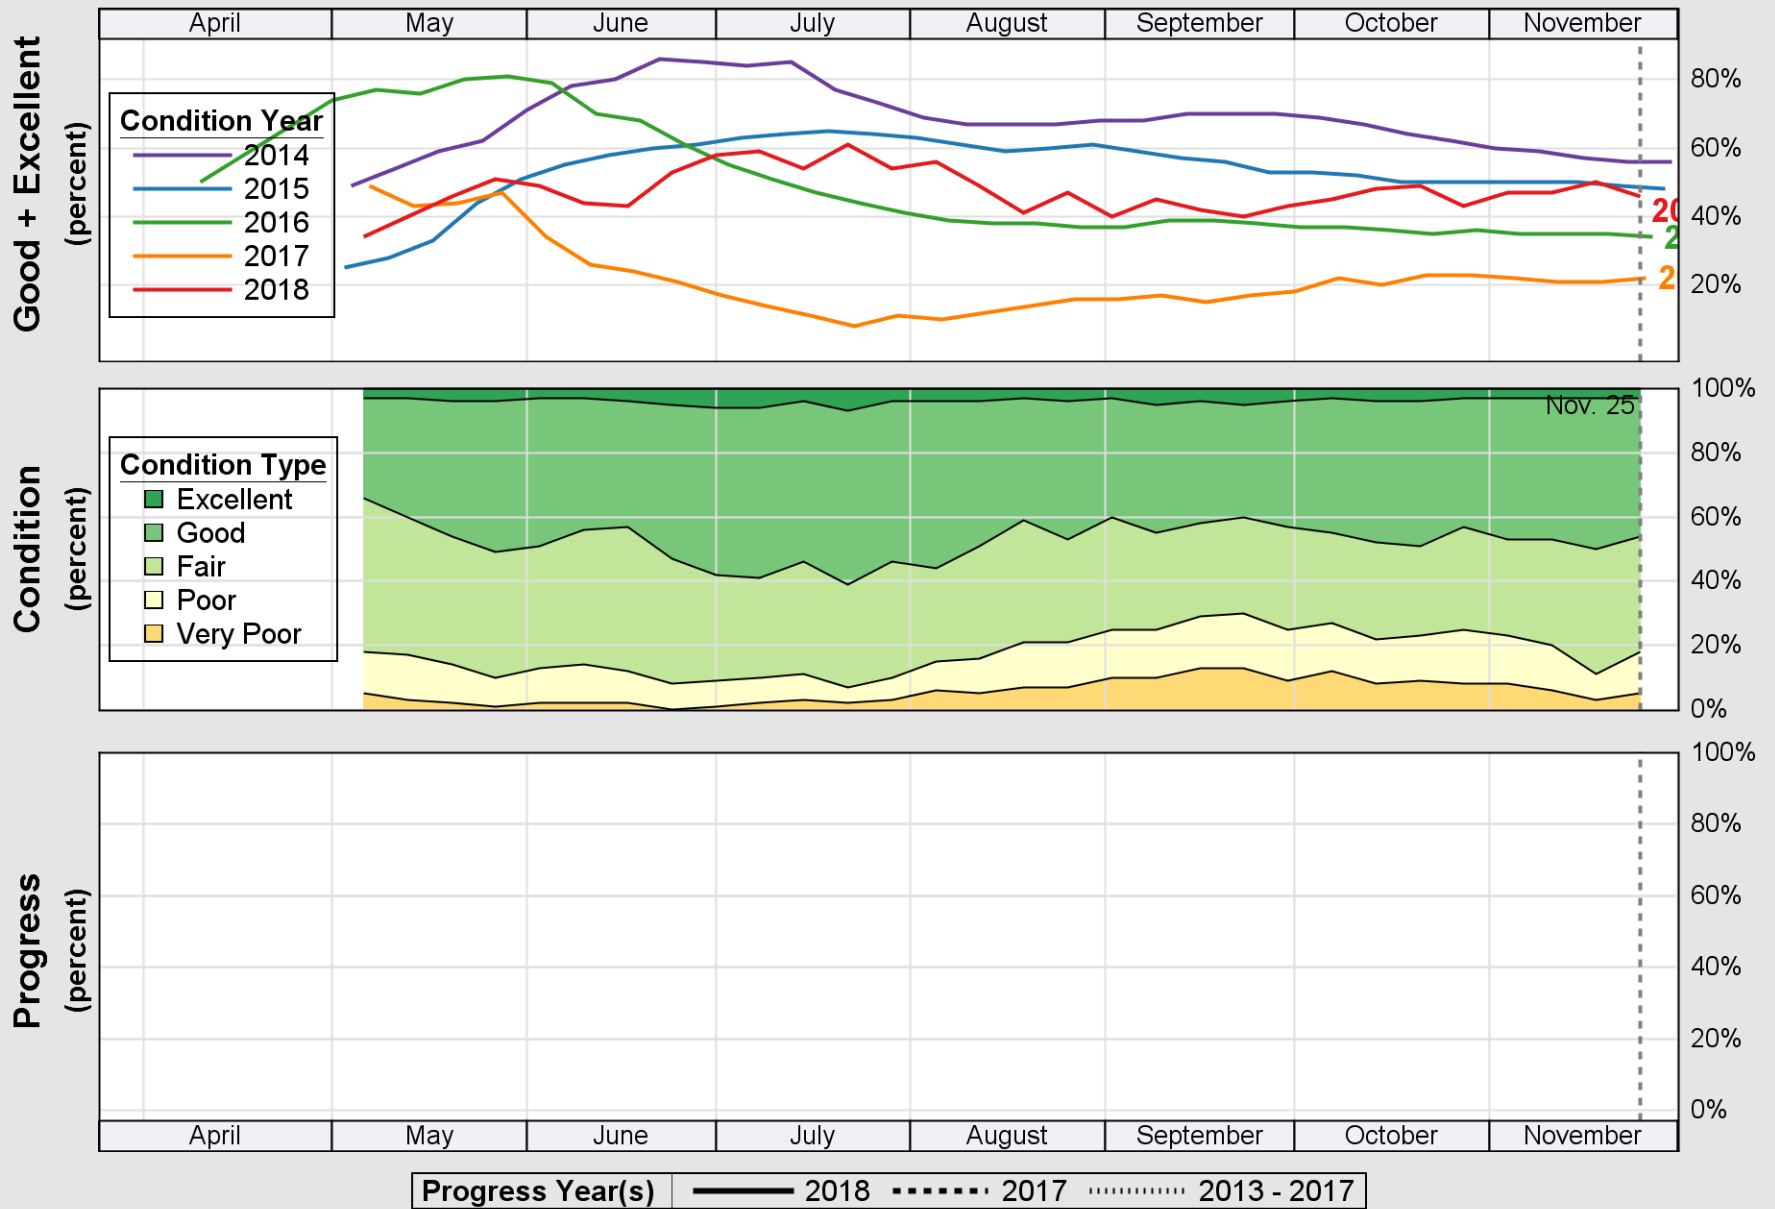

USDA

Crop Progress and Condition: Barley in South Dakota , 2018

NASS

Source: National Agricultural Statistics Service (NASS), Crop Progress Report

USDA

Crop Progress and Condition: Corn in South Dakota , 2018

NASS

Source: National Agricultural Statistics Service (NASS), Crop Progress Report

USDA

Crop Progress and Condition: Oats in South Dakota , 2018

NASS

Source: National Agricultural Statistics Service (NASS), Crop Progress Report

USDA Crop Progress and Condition: Pasture and Range in South Dakota , 2018 NASS

Source: National Agricultural Statistics Service (NASS), Crop Progress Report

USDA

Crop Progress and Condition: Sorghum in South Dakota , 2018

NASS

Source: National Agricultural Statistics Service (NASS), Crop Progress Report

Source: National Agricultural Statistics Service (NASS), Crop Progress Report

USDA

Crop Progress and Condition: Spring Wheat in South Dakota , 2018