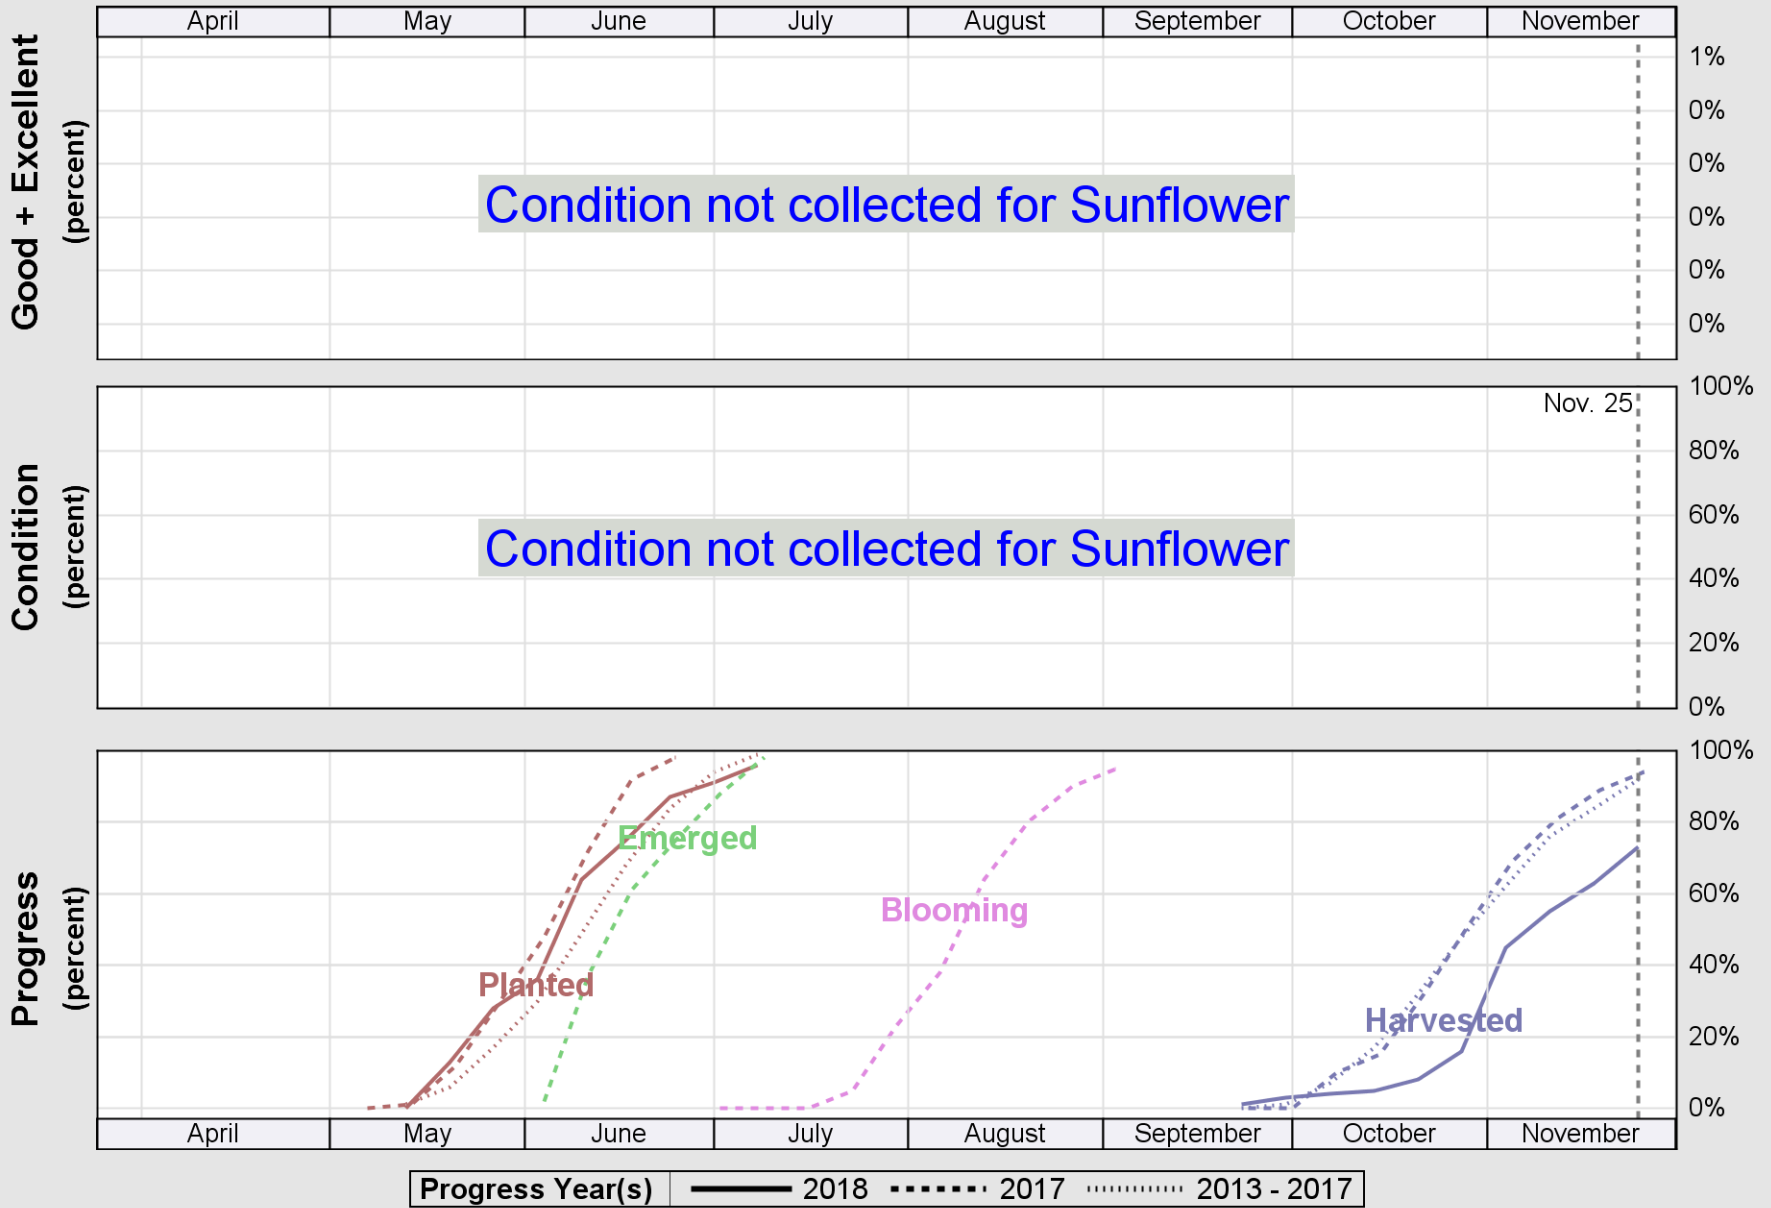

NASS

Source: National Agricultural Statistics Service (NASS), Crop Progress Report

Source: National Agricultural Statistics Service (NASS), Crop Progress Report

USDA

Crop Progress and Condition: Spring Wheat in South Dakota , 2018

NASS

Source: National Agricultural Statistics Service (NASS), Crop Progress Report

USDA

Crop Progress and Condition: Sunflower in South Dakota , 2018

NASS

Source: National Agricultural Statistics Service (NASS), Crop Progress Report

USDA

Crop Progress and Condition: Winter Wheat in South Dakota , 2018

NASS

Source: National Agricultural Statistics Service (NASS), Crop Progress Report