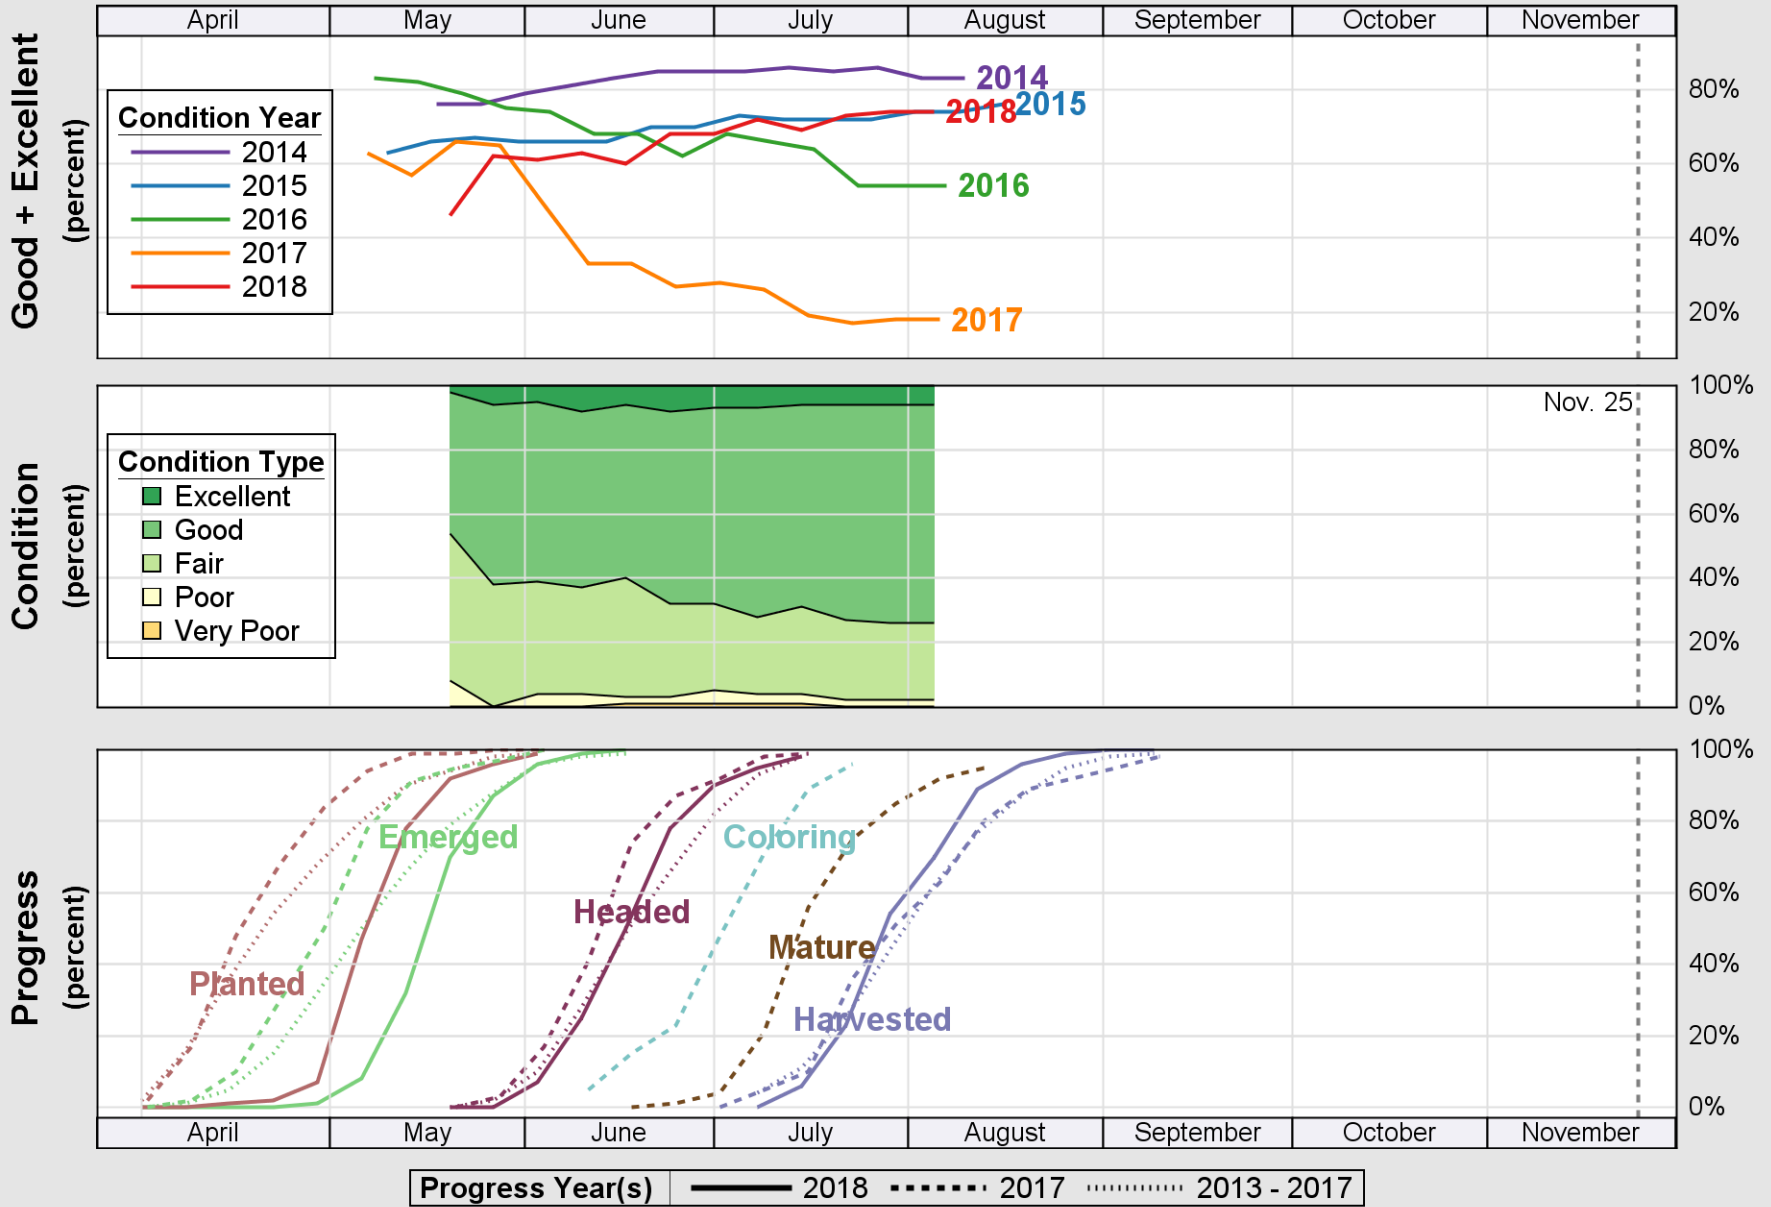

USDA

Crop Progress and Condition: Barley in South Dakota , 2018

NASS

Source: National Agricultural Statistics Service (NASS), Crop Progress Report

USDA

Crop Progress and Condition: Corn in South Dakota , 2018

NASS

Source: National Agricultural Statistics Service (NASS), Crop Progress Report

USDA

Crop Progress and Condition: Oats in South Dakota , 2018

NASS

Source: National Agricultural Statistics Service (NASS), Crop Progress Report

USDA Crop Progress and Condition: Pasture and Range in South Dakota , 2018 NASS

Source: National Agricultural Statistics Service (NASS), Crop Progress Report

USDA

Crop Progress and Condition: Sorghum in South Dakota , 2018

NASS

Source: National Agricultural Statistics Service (NASS), Crop Progress Report

Source: National Agricultural Statistics Service (NASS), Crop Progress Report

USDA

Crop Progress and Condition: Spring Wheat in South Dakota , 2018