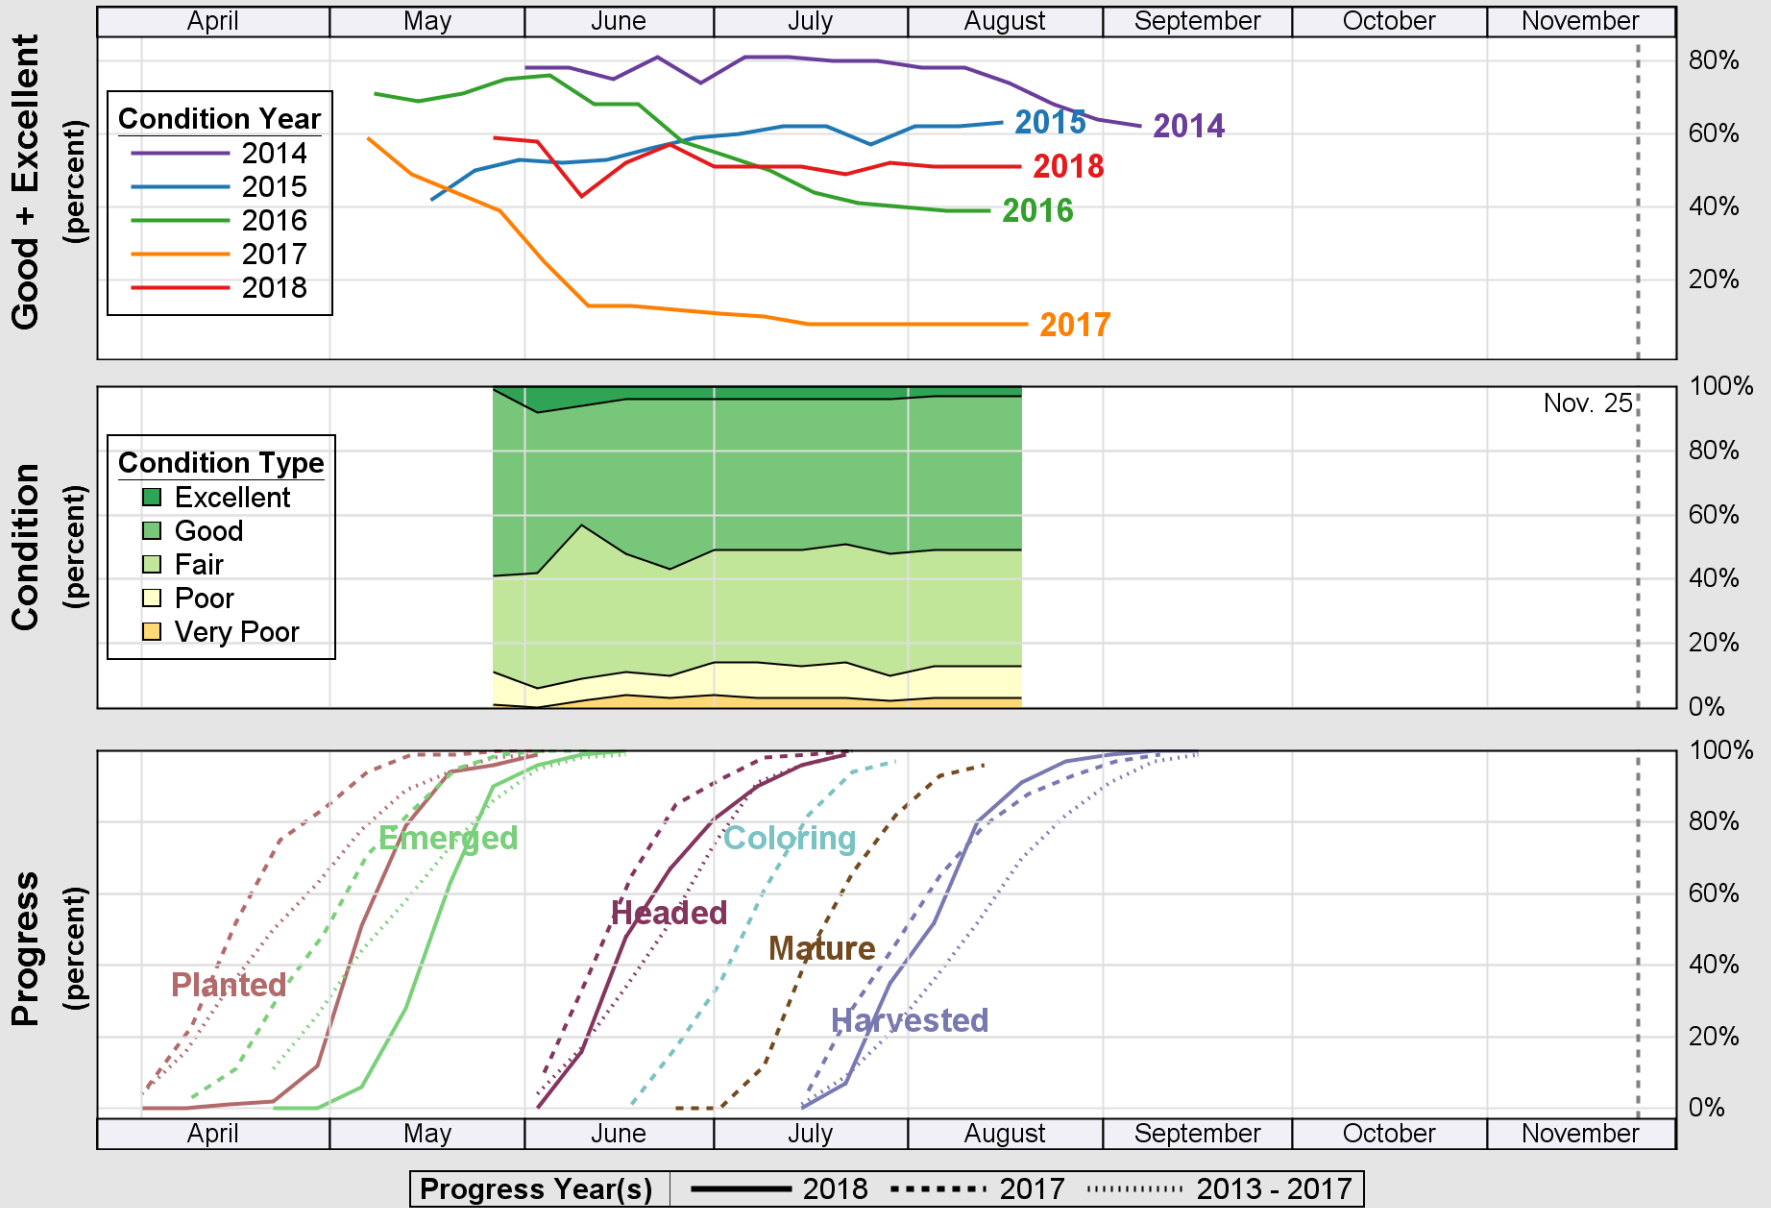

NASS

Source: National Agricultural Statistics Service (NASS), Crop Progress Report

Source: National Agricultural Statistics Service (NASS), Crop Progress Report

USDA

Crop Progress and Condition: Spring Wheat in South Dakota , 2018

NASS

Source: National Agricultural Statistics Service (NASS), Crop Progress Report

USDA

Crop Progress and Condition: Sunflower in South Dakota , 2018

NASS

Source: National Agricultural Statistics Service (NASS), Crop Progress Report