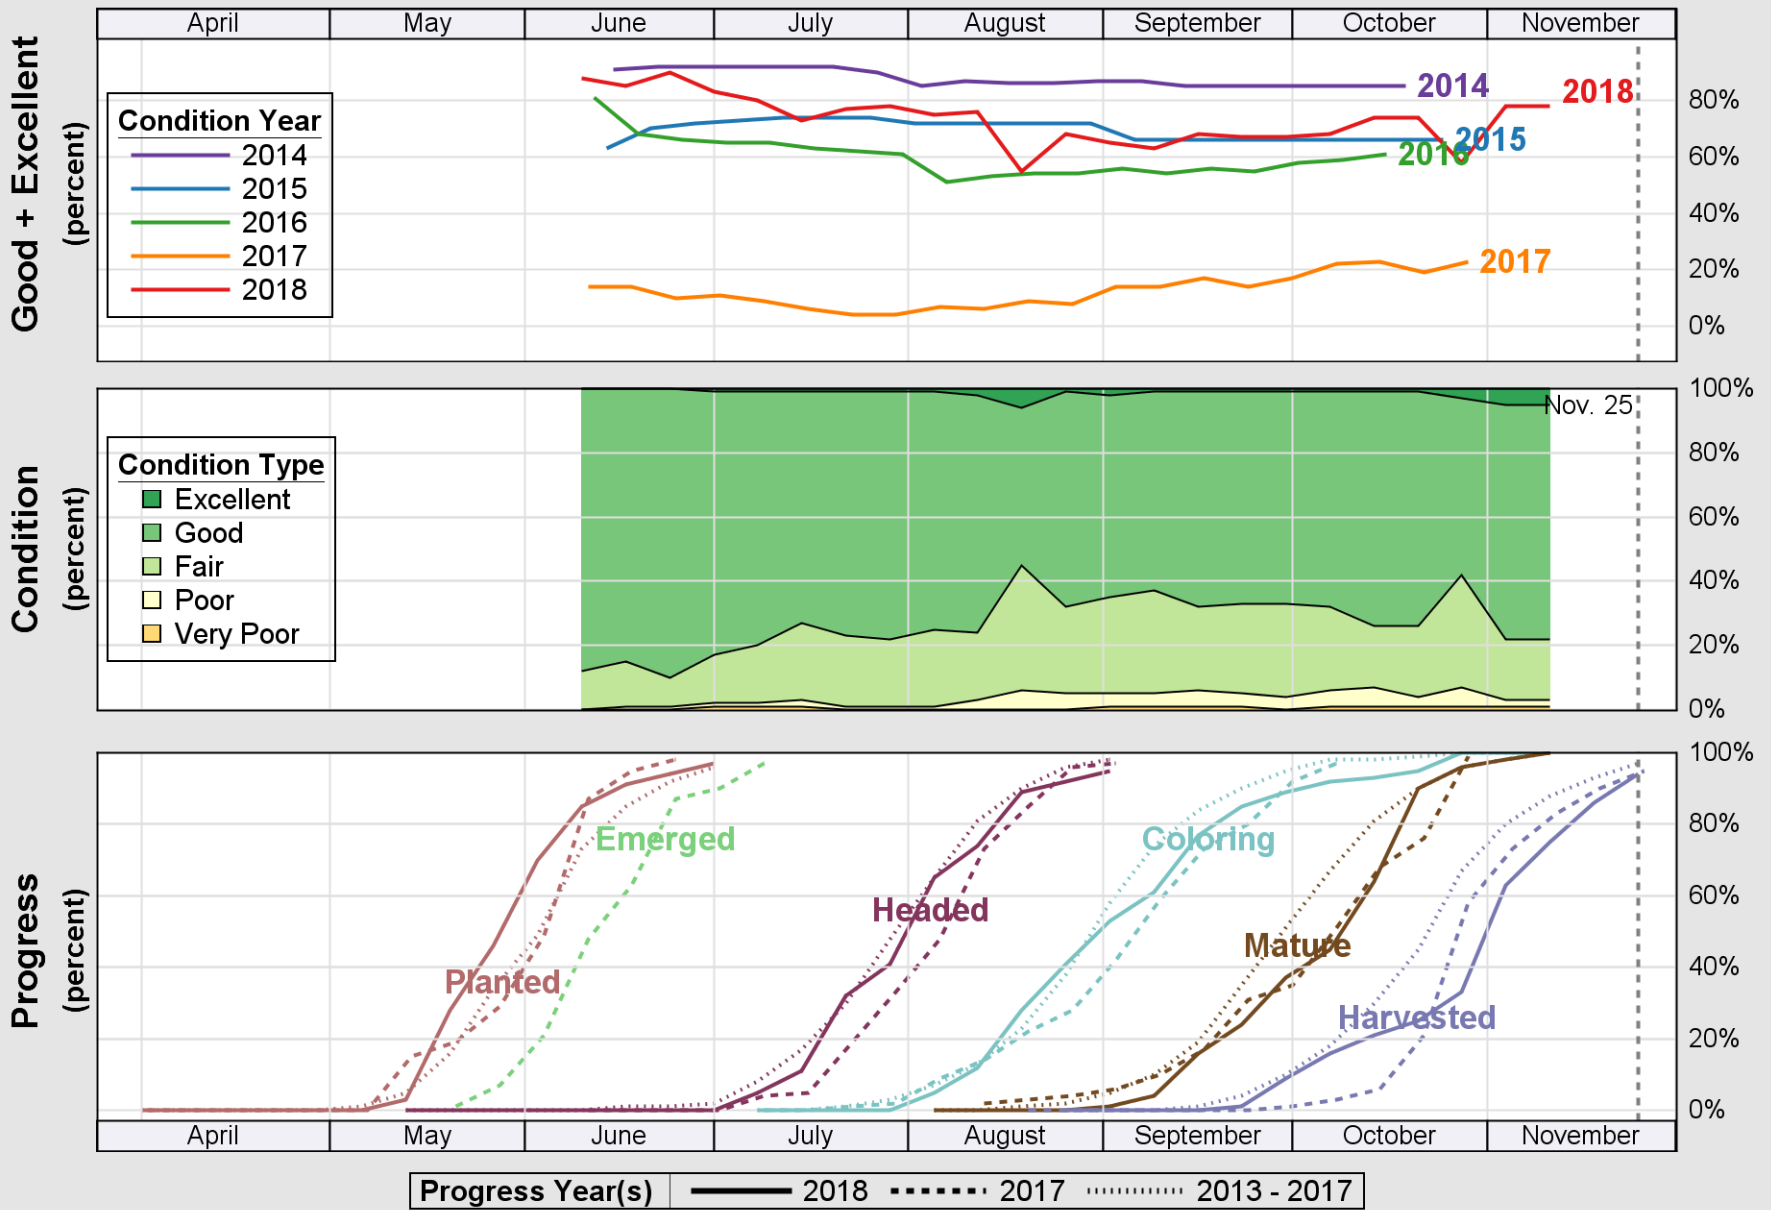

NASS

Source: National Agricultural Statistics Service (NASS), Crop Progress Report

USDA

Crop Progress and Condition: Oats in South Dakota , 2018

NASS

Source: National Agricultural Statistics Service (NASS), Crop Progress Report

USDA Crop Progress and Condition: Pasture and Range in South Dakota , 2018 NASS

Source: National Agricultural Statistics Service (NASS), Crop Progress Report

USDA

Crop Progress and Condition: Sorghum in South Dakota , 2018

NASS

Source: National Agricultural Statistics Service (NASS), Crop Progress Report

Source: National Agricultural Statistics Service (NASS), Crop Progress Report

USDA

Crop Progress and Condition: Spring Wheat in South Dakota , 2018