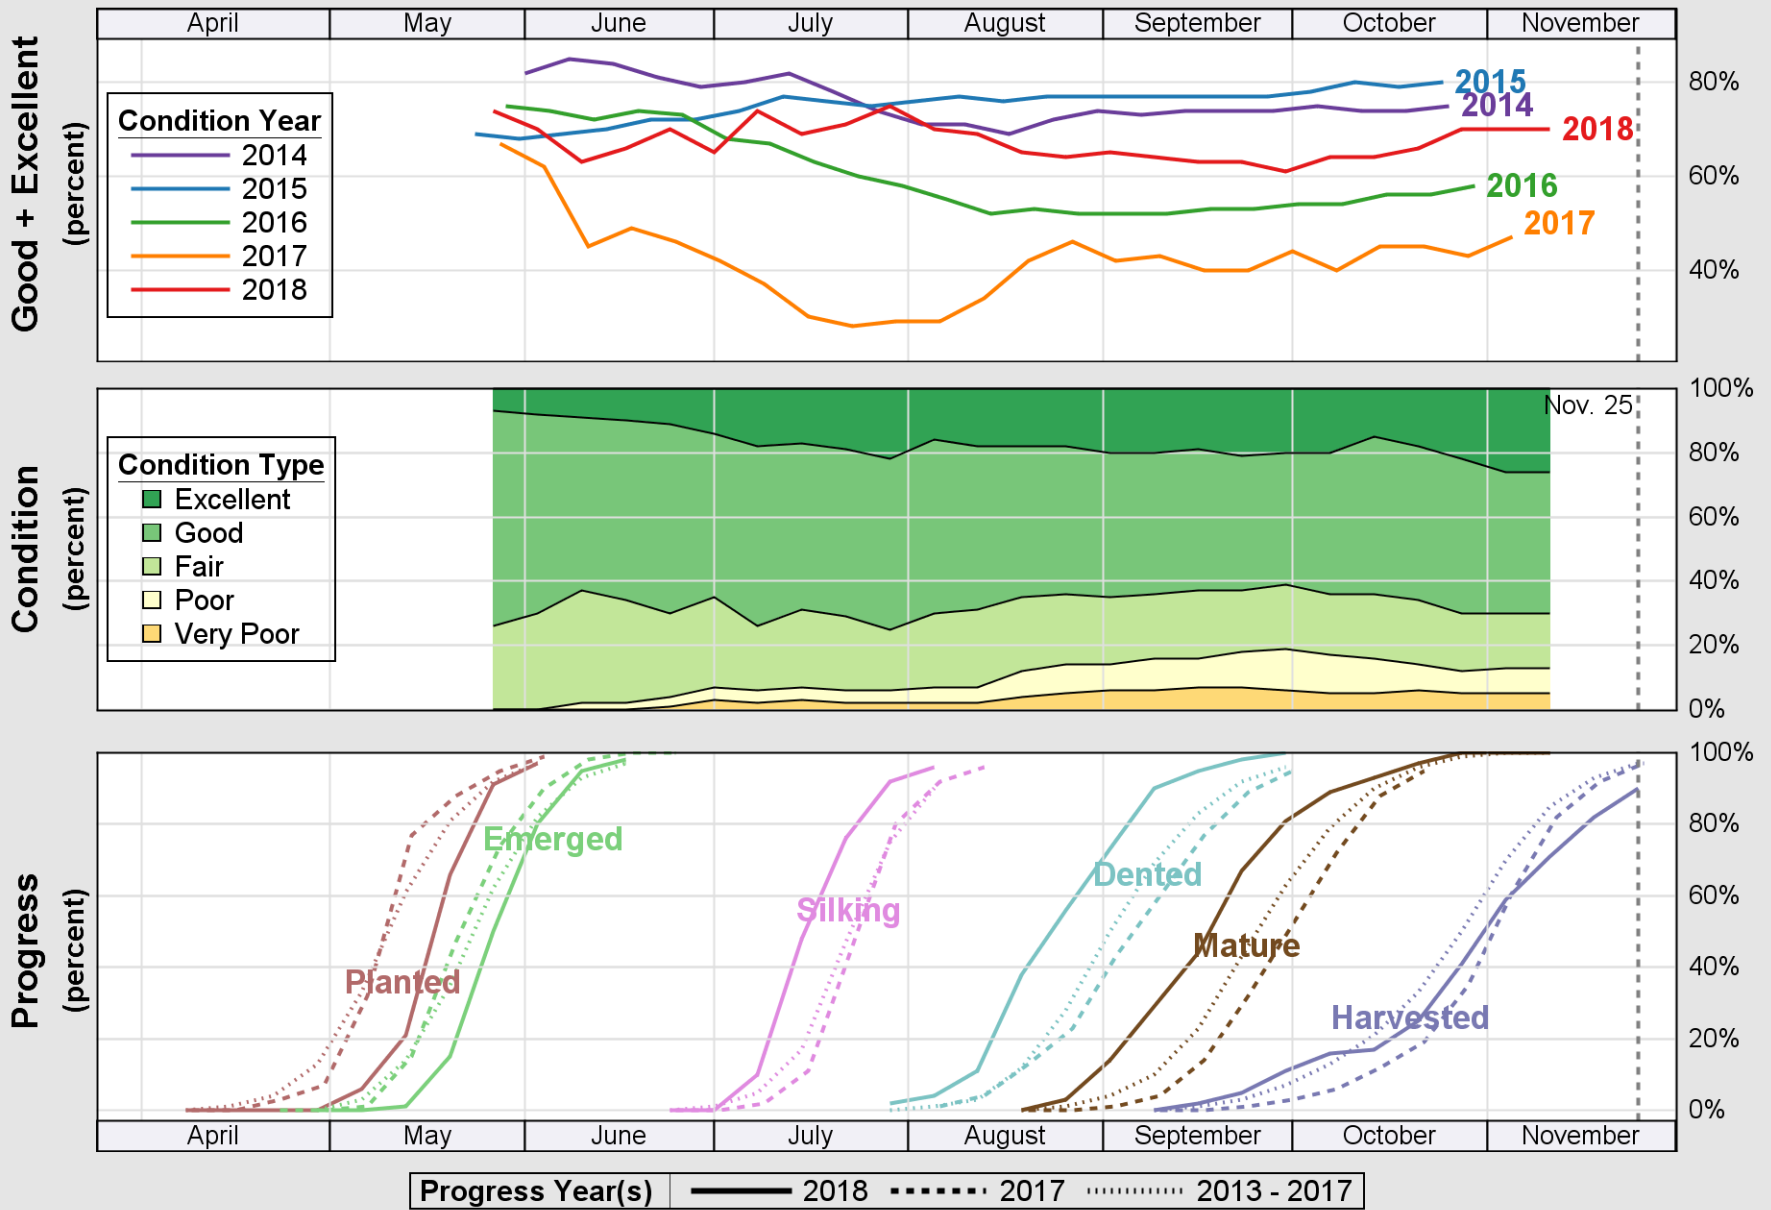

USDA

Crop Progress and Condition: Barley in South Dakota , 2018

NASS

Source: National Agricultural Statistics Service (NASS), Crop Progress Report

USDA

Crop Progress and Condition: Corn in South Dakota , 2018

NASS

Source: National Agricultural Statistics Service (NASS), Crop Progress Report

USDA

Crop Progress and Condition: Oats in South Dakota , 2018

NASS

Source: National Agricultural Statistics Service (NASS), Crop Progress Report

USDA Crop Progress and Condition: Pasture and Range in South Dakota , 2018 NASS

Source: National Agricultural Statistics Service (NASS), Crop Progress Report

USDA

Crop Progress and Condition: Sorghum in South Dakota , 2018

NASS

Source: National Agricultural Statistics Service (NASS), Crop Progress Report

Source: National Agricultural Statistics Service (NASS), Crop Progress Report

USDA

Crop Progress and Condition: Spring Wheat in South Dakota , 2018