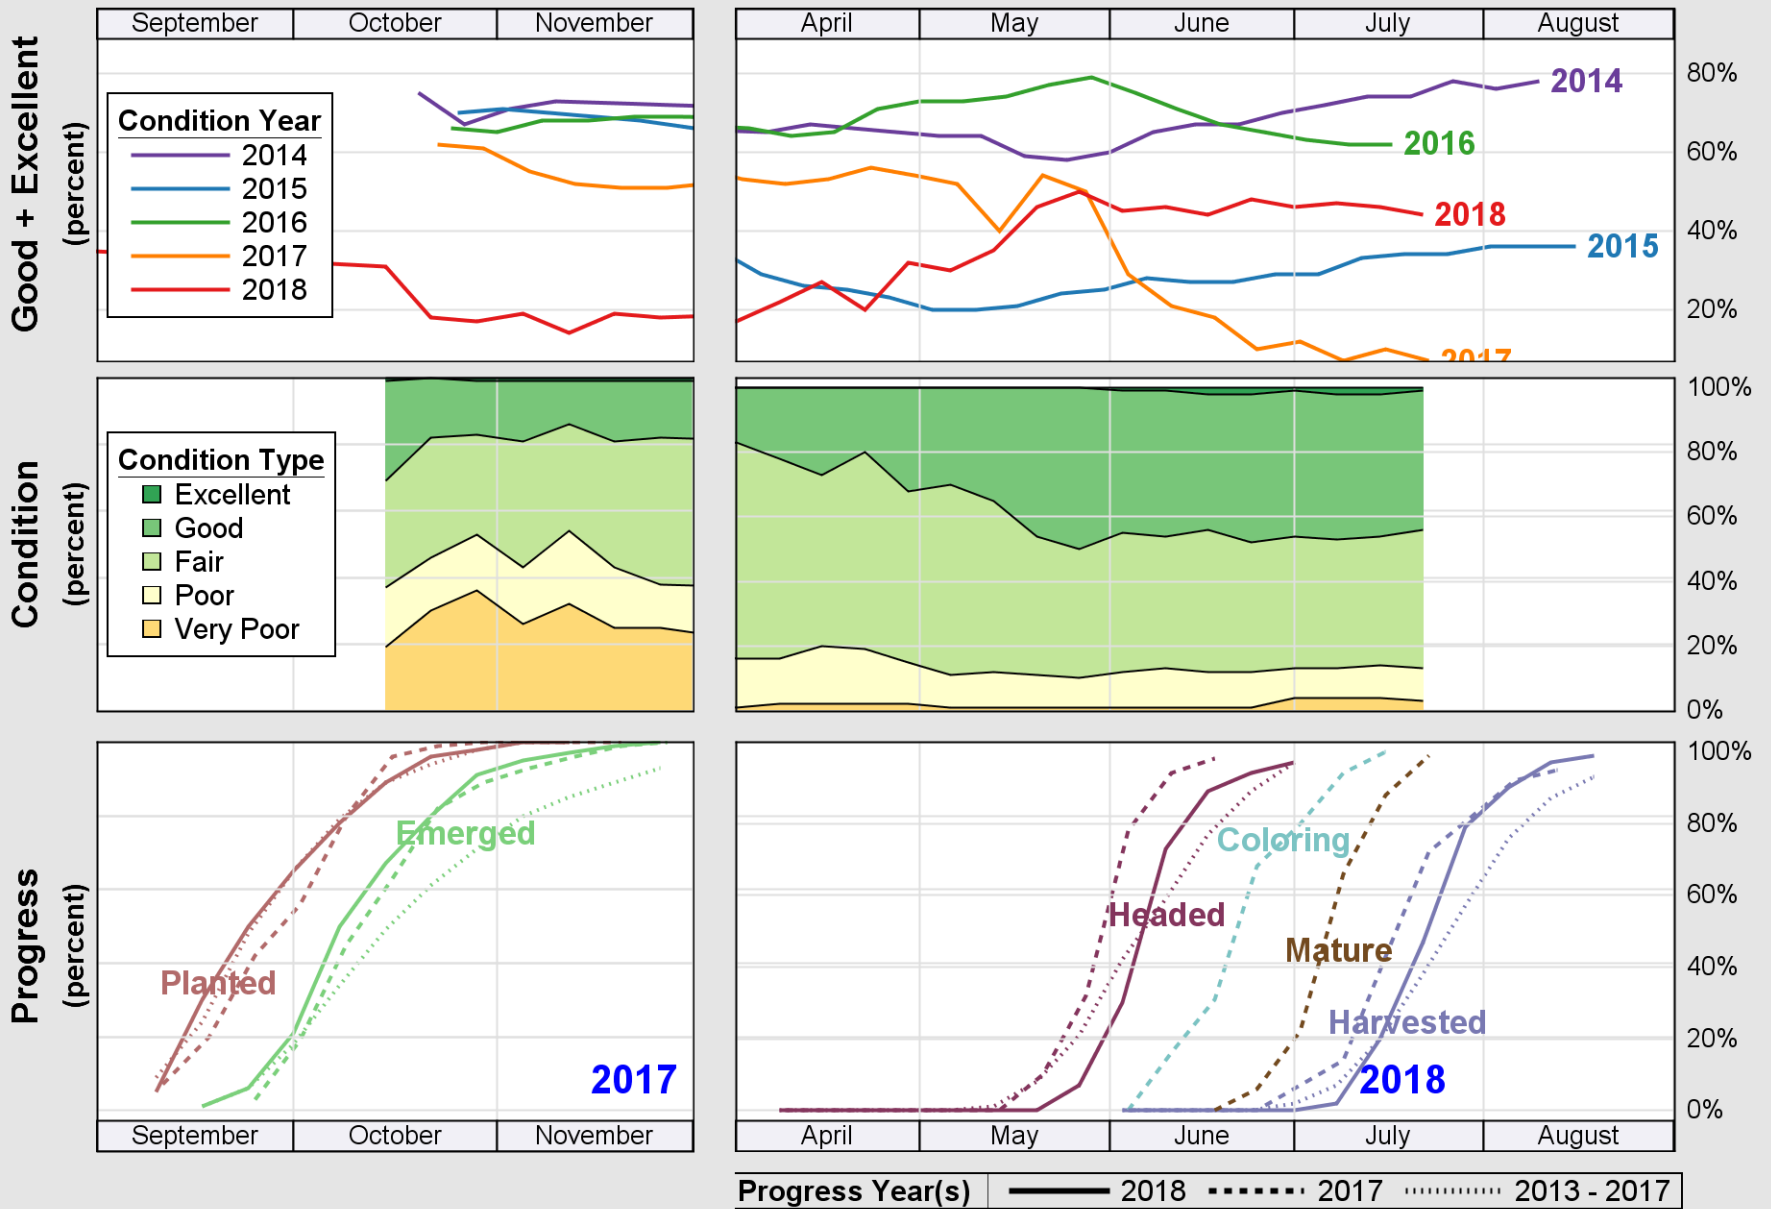

NASS

Source: National Agricultural Statistics Service (NASS), Crop Progress Report

Source: National Agricultural Statistics Service (NASS), Crop Progress Report

USDA

Crop Progress and Condition: Spring Wheat in South Dakota , 2018

NASS

Source: National Agricultural Statistics Service (NASS), Crop Progress Report

USDA

Crop Progress and Condition: Sunflower in South Dakota , 2018

NASS

Source: National Agricultural Statistics Service (NASS), Crop Progress Report

USDA

Crop Progress and Condition: Winter Wheat in South Dakota , 2018

NASS

Source: National Agricultural Statistics Service (NASS), Crop Progress Report