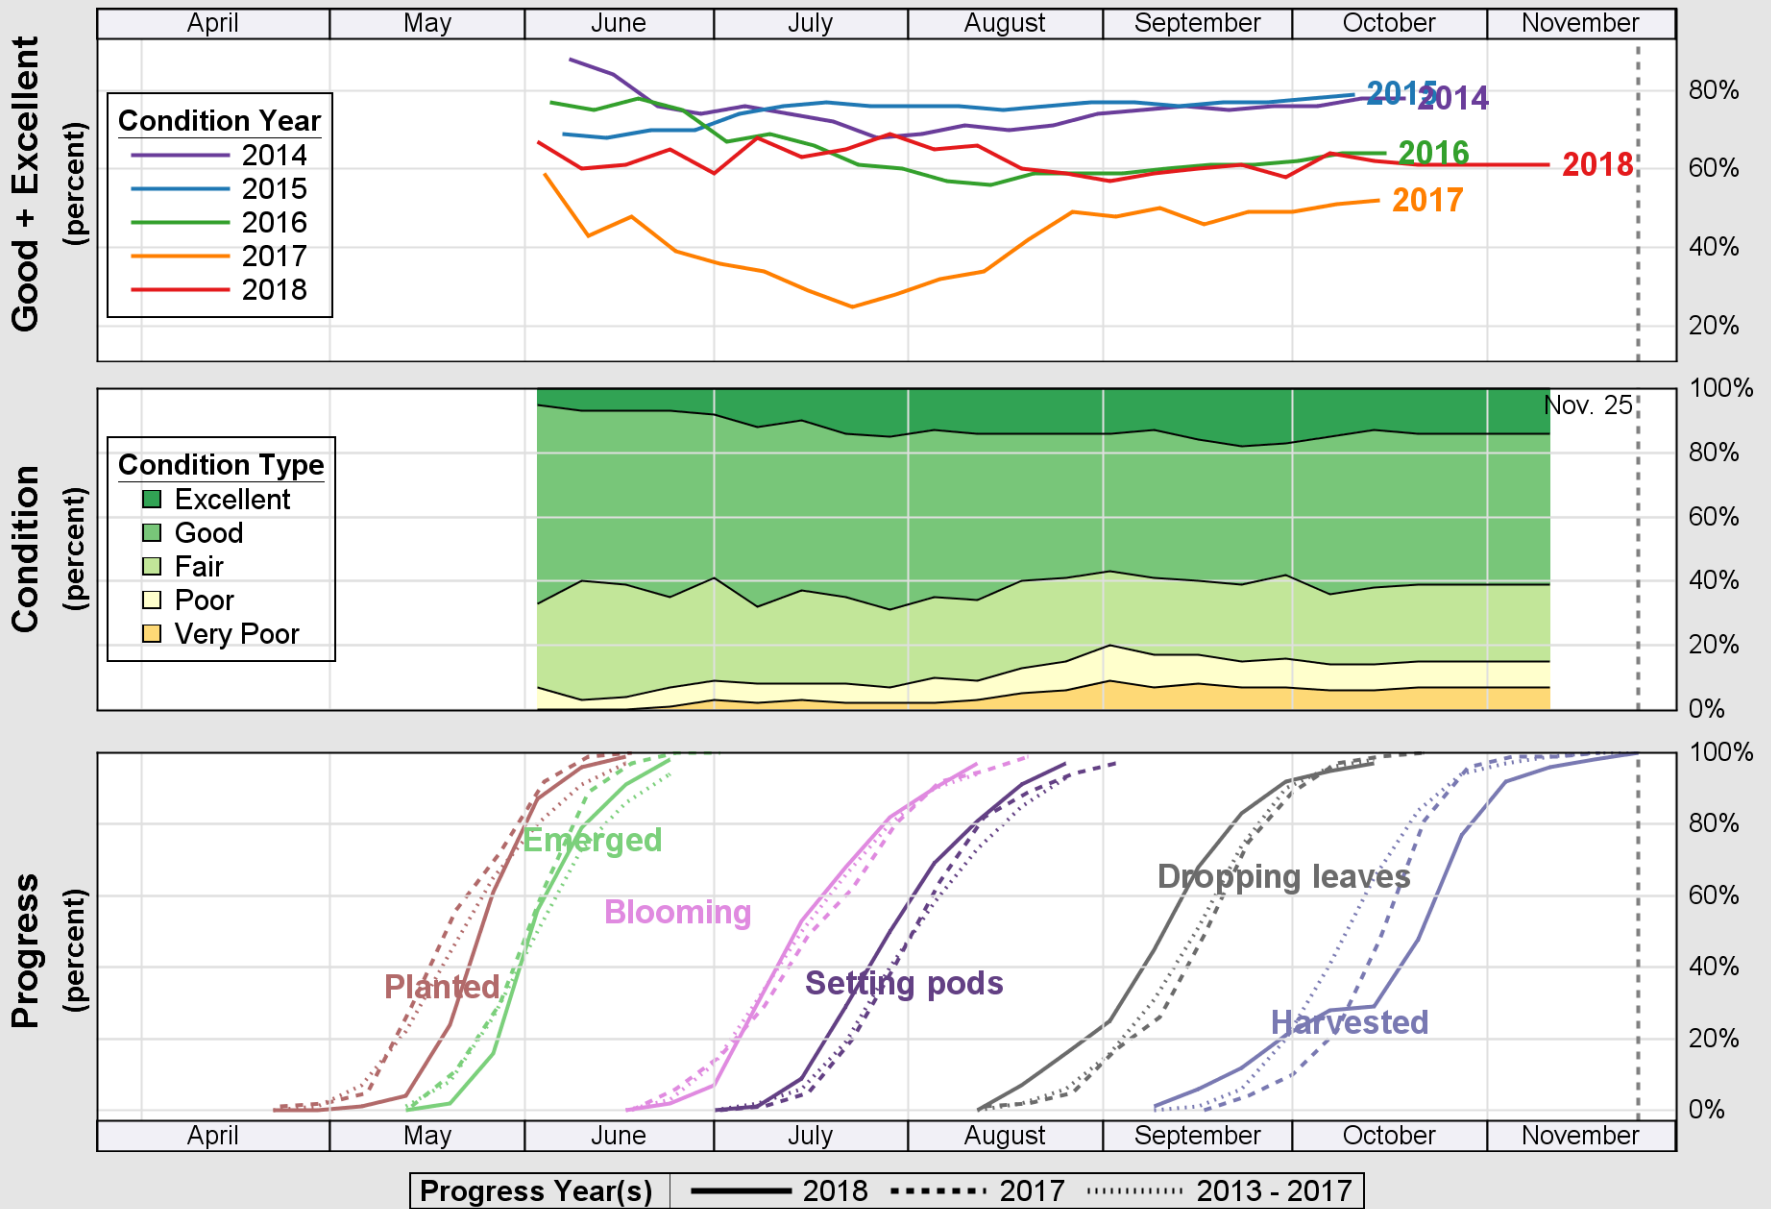

NASS

Source: National Agricultural Statistics Service (NASS), Crop Progress Report

USDA

Crop Progress and Condition: Oats in South Dakota , 2018

NASS

Source: National Agricultural Statistics Service (NASS), Crop Progress Report

USDA Crop Progress and Condition: Pasture and Range in South Dakota , 2018 NASS

Source: National Agricultural Statistics Service (NASS), Crop Progress Report

USDA

Crop Progress and Condition: Sorghum in South Dakota , 2018

NASS

Source: National Agricultural Statistics Service (NASS), Crop Progress Report

Source: National Agricultural Statistics Service (NASS), Crop Progress Report

USDA

Crop Progress and Condition: Spring Wheat in South Dakota , 2018