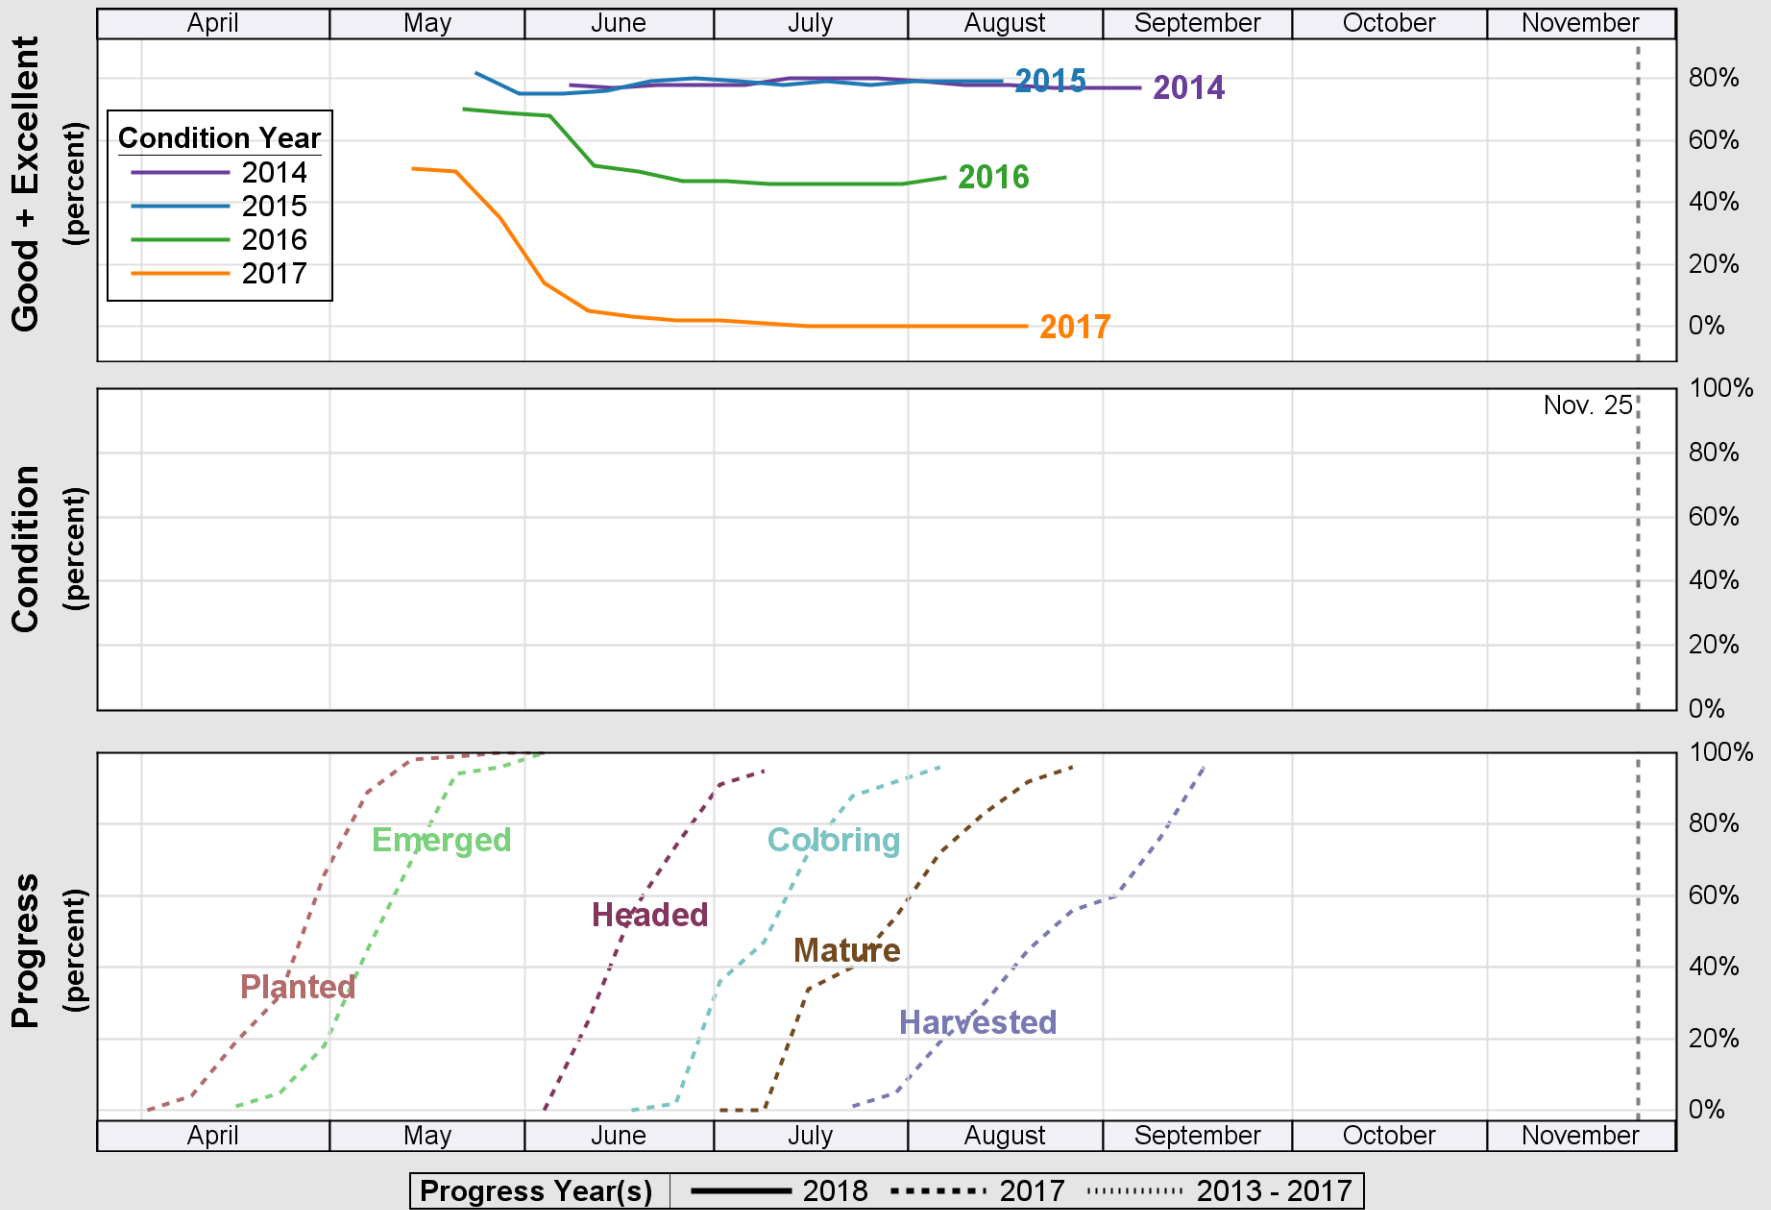

USDA

Crop Progress and Condition: Barley in South Dakota , 2018

NASS

Source: National Agricultural Statistics Service (NASS), Crop Progress Report

USDA

Crop Progress and Condition: Corn in South Dakota , 2018

NASS

Source: National Agricultural Statistics Service (NASS), Crop Progress Report

USDA

Crop Progress and Condition: Oats in South Dakota , 2018

NASS

Source: National Agricultural Statistics Service (NASS), Crop Progress Report