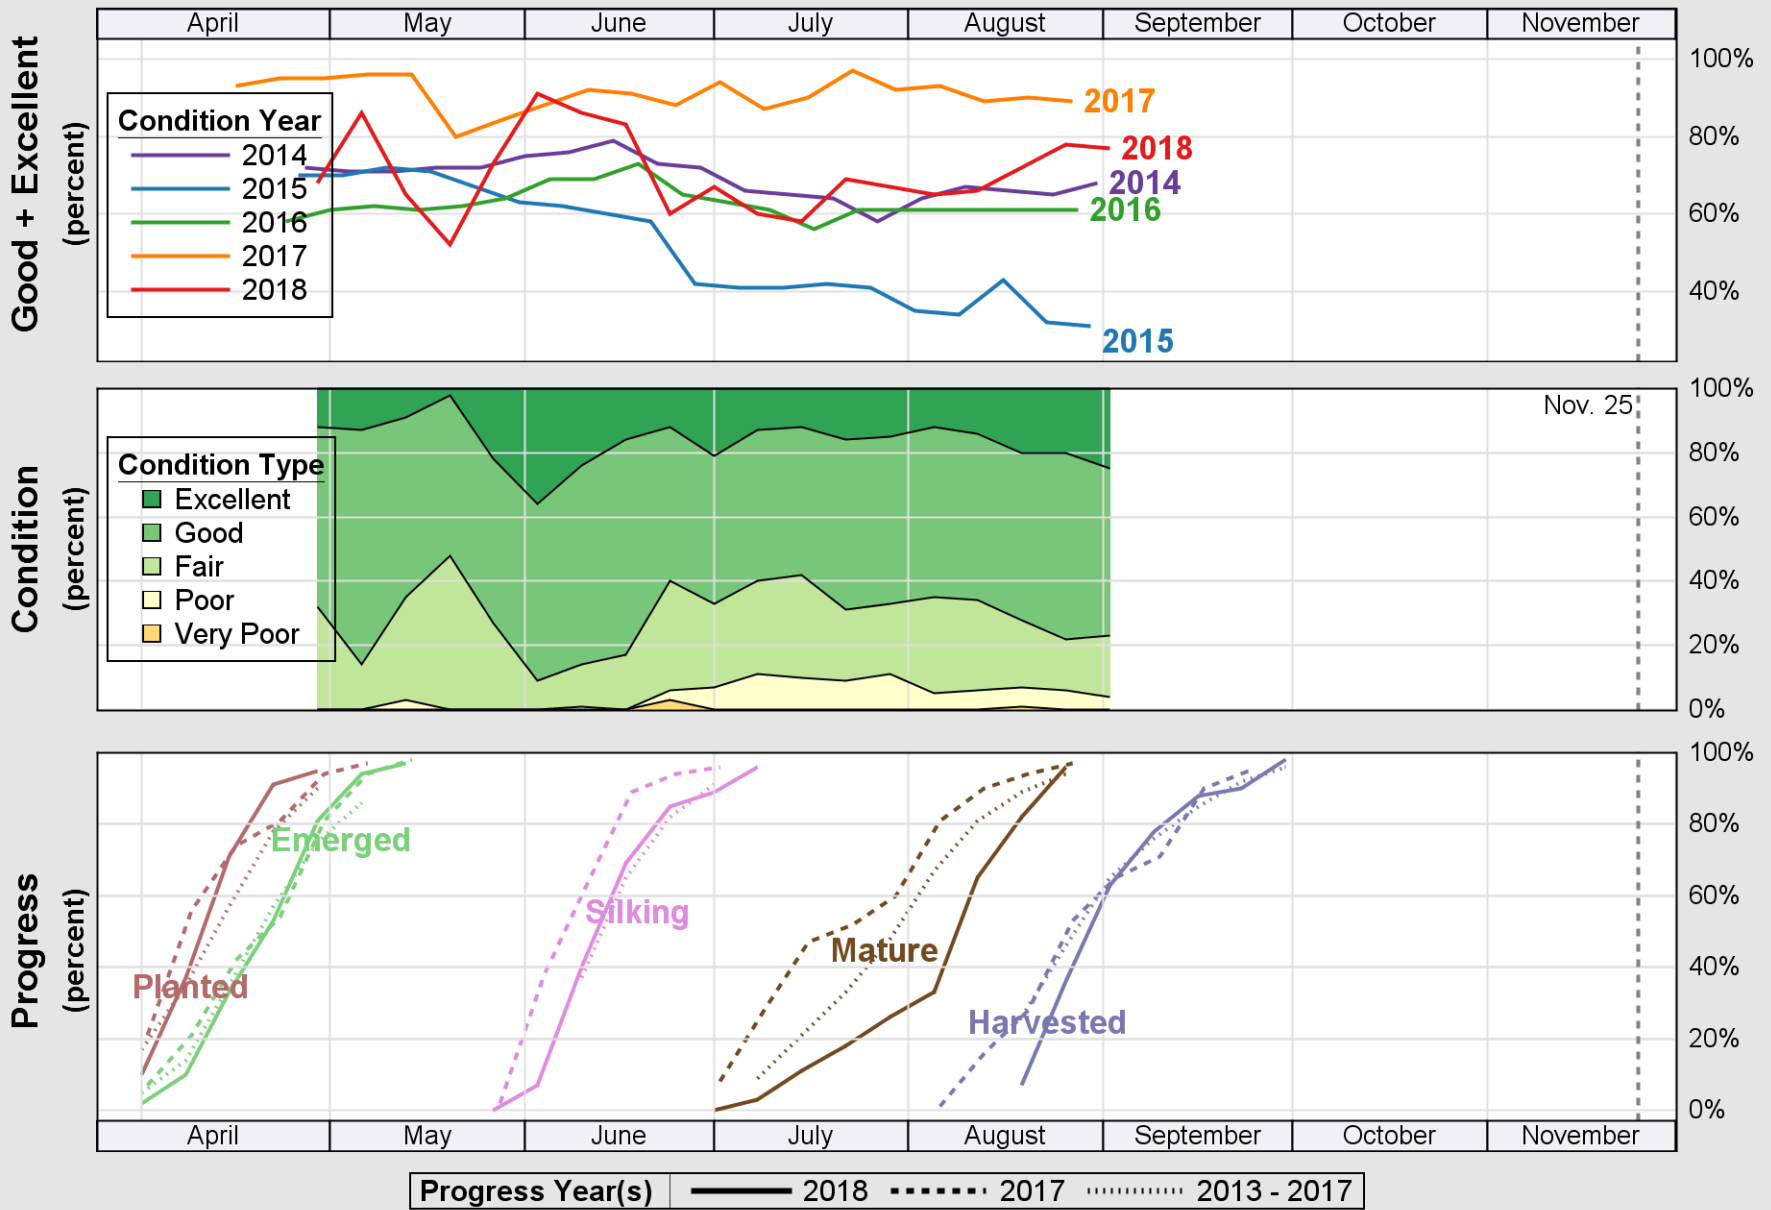

### Crop Progress and Condition: Corn in South Carolina , 2018

NASS

Source: National Agricultural Statistics Service (NASS), Crop Progress Report

USDA

# Crop Progress and Condition: Cotton in South Carolina , 2018

NASS

Source: National Agricultural Statistics Service (NASS), Crop Progress Report