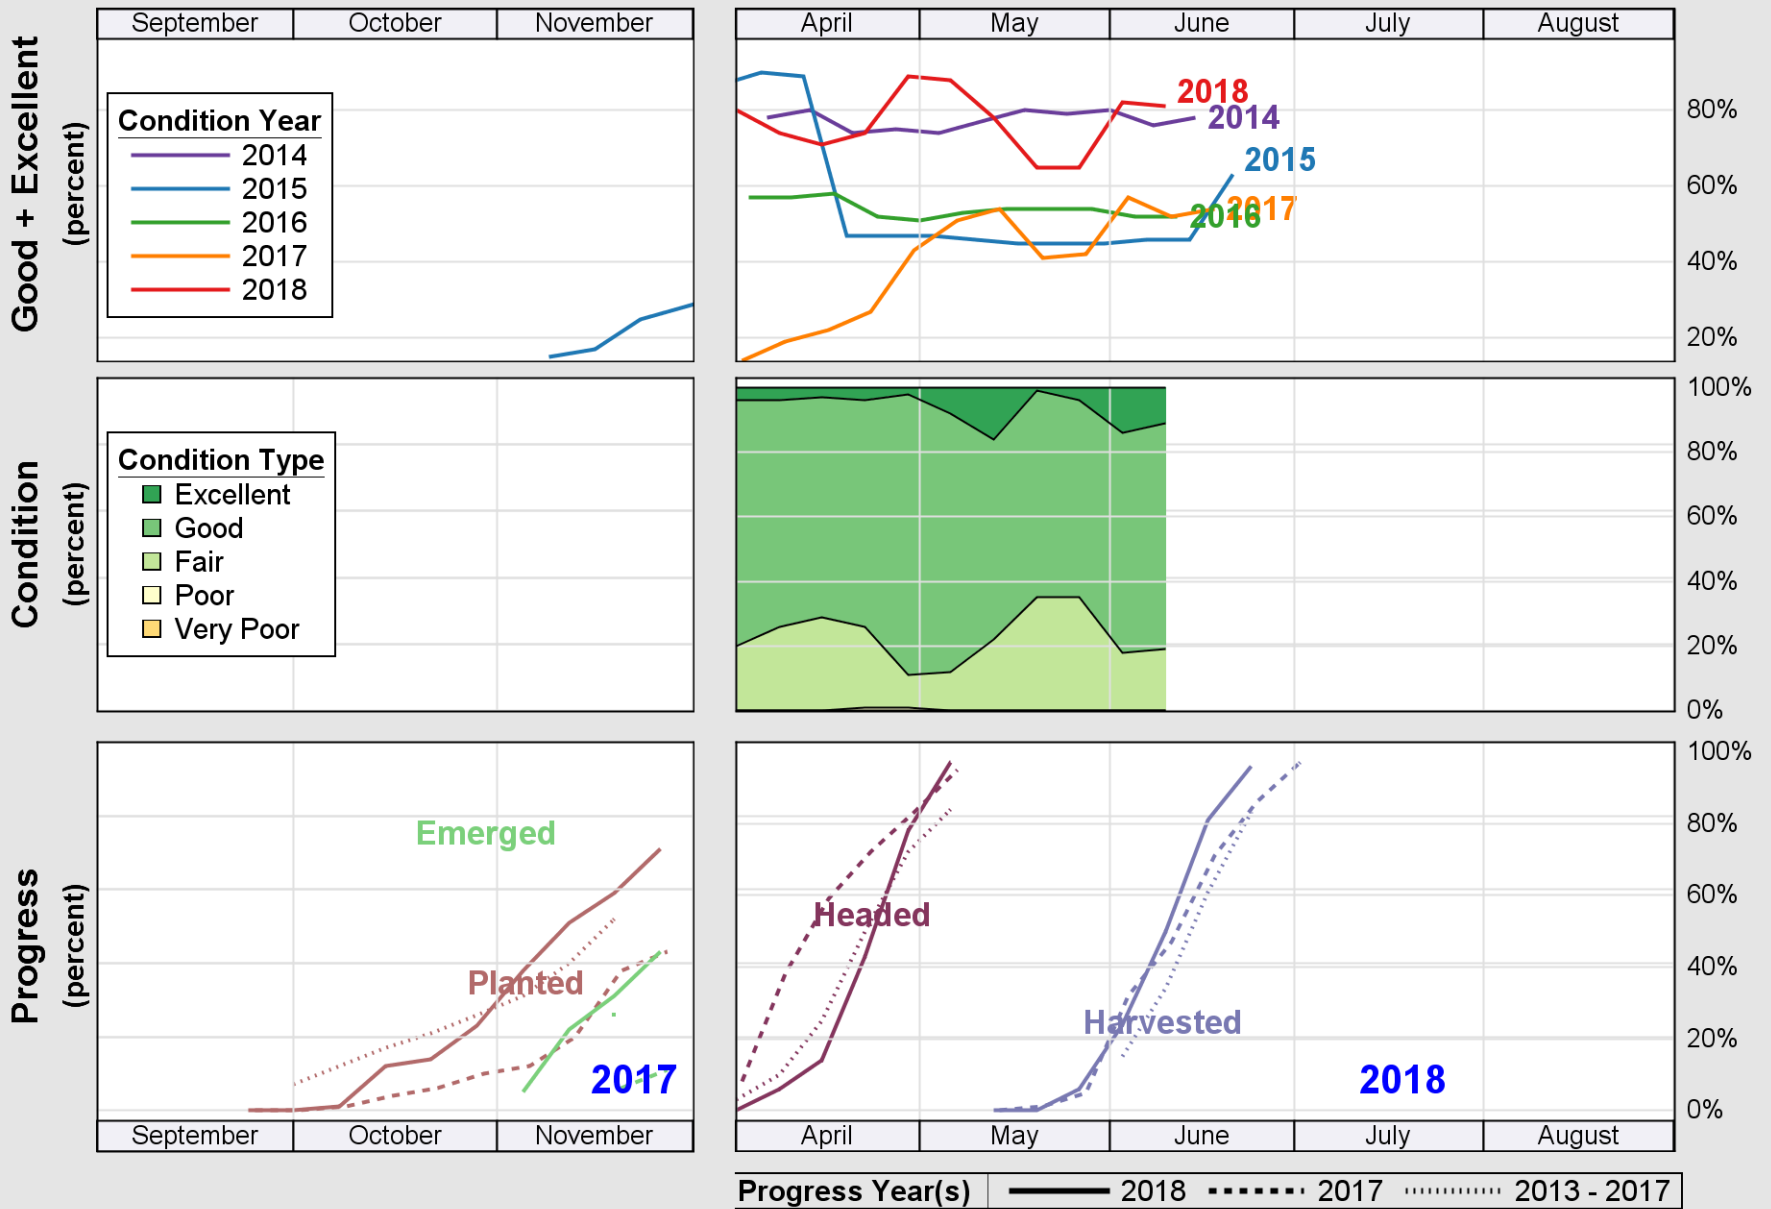

# USDA Crop Progress and Condition: Pasture and Range in South Carolina, 2018 NASS

Source: National Agricultural Statistics Service (NASS), Crop Progress Report

USDA

# Crop Progress and Condition: Peanuts in South Carolina , 2018

NASS

Source: National Agricultural Statistics Service (NASS), Crop Progress Report

USDA

# Crop Progress and Condition: Soybeans in South Carolina , 2018

NASS

Source: National Agricultural Statistics Service (NASS), Crop Progress Report

Source: National Agricultural Statistics Service (NASS), Crop Progress Report