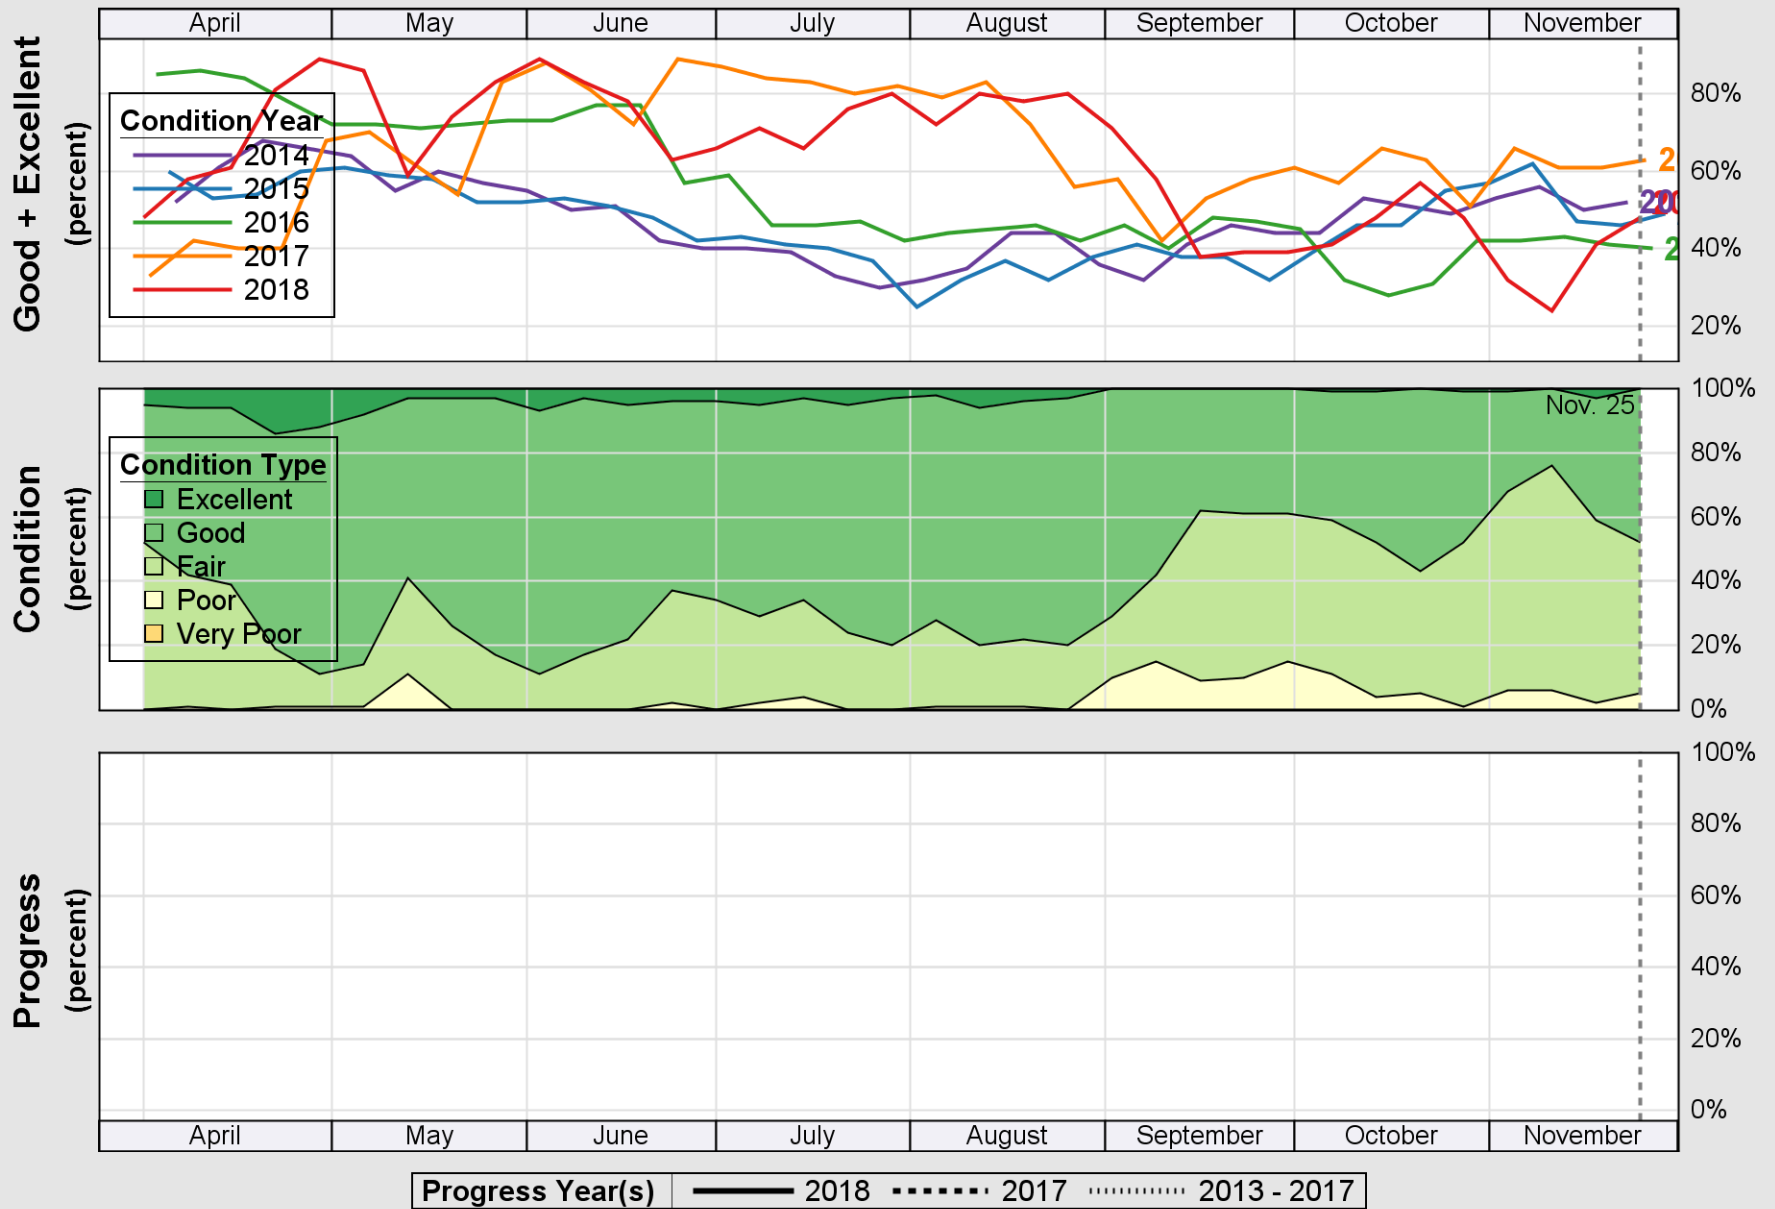

USDA Crop Progress and Condition: Pasture and Range in South Carolina, 2018 NASS

Source: National Agricultural Statistics Service (NASS), Crop Progress Report