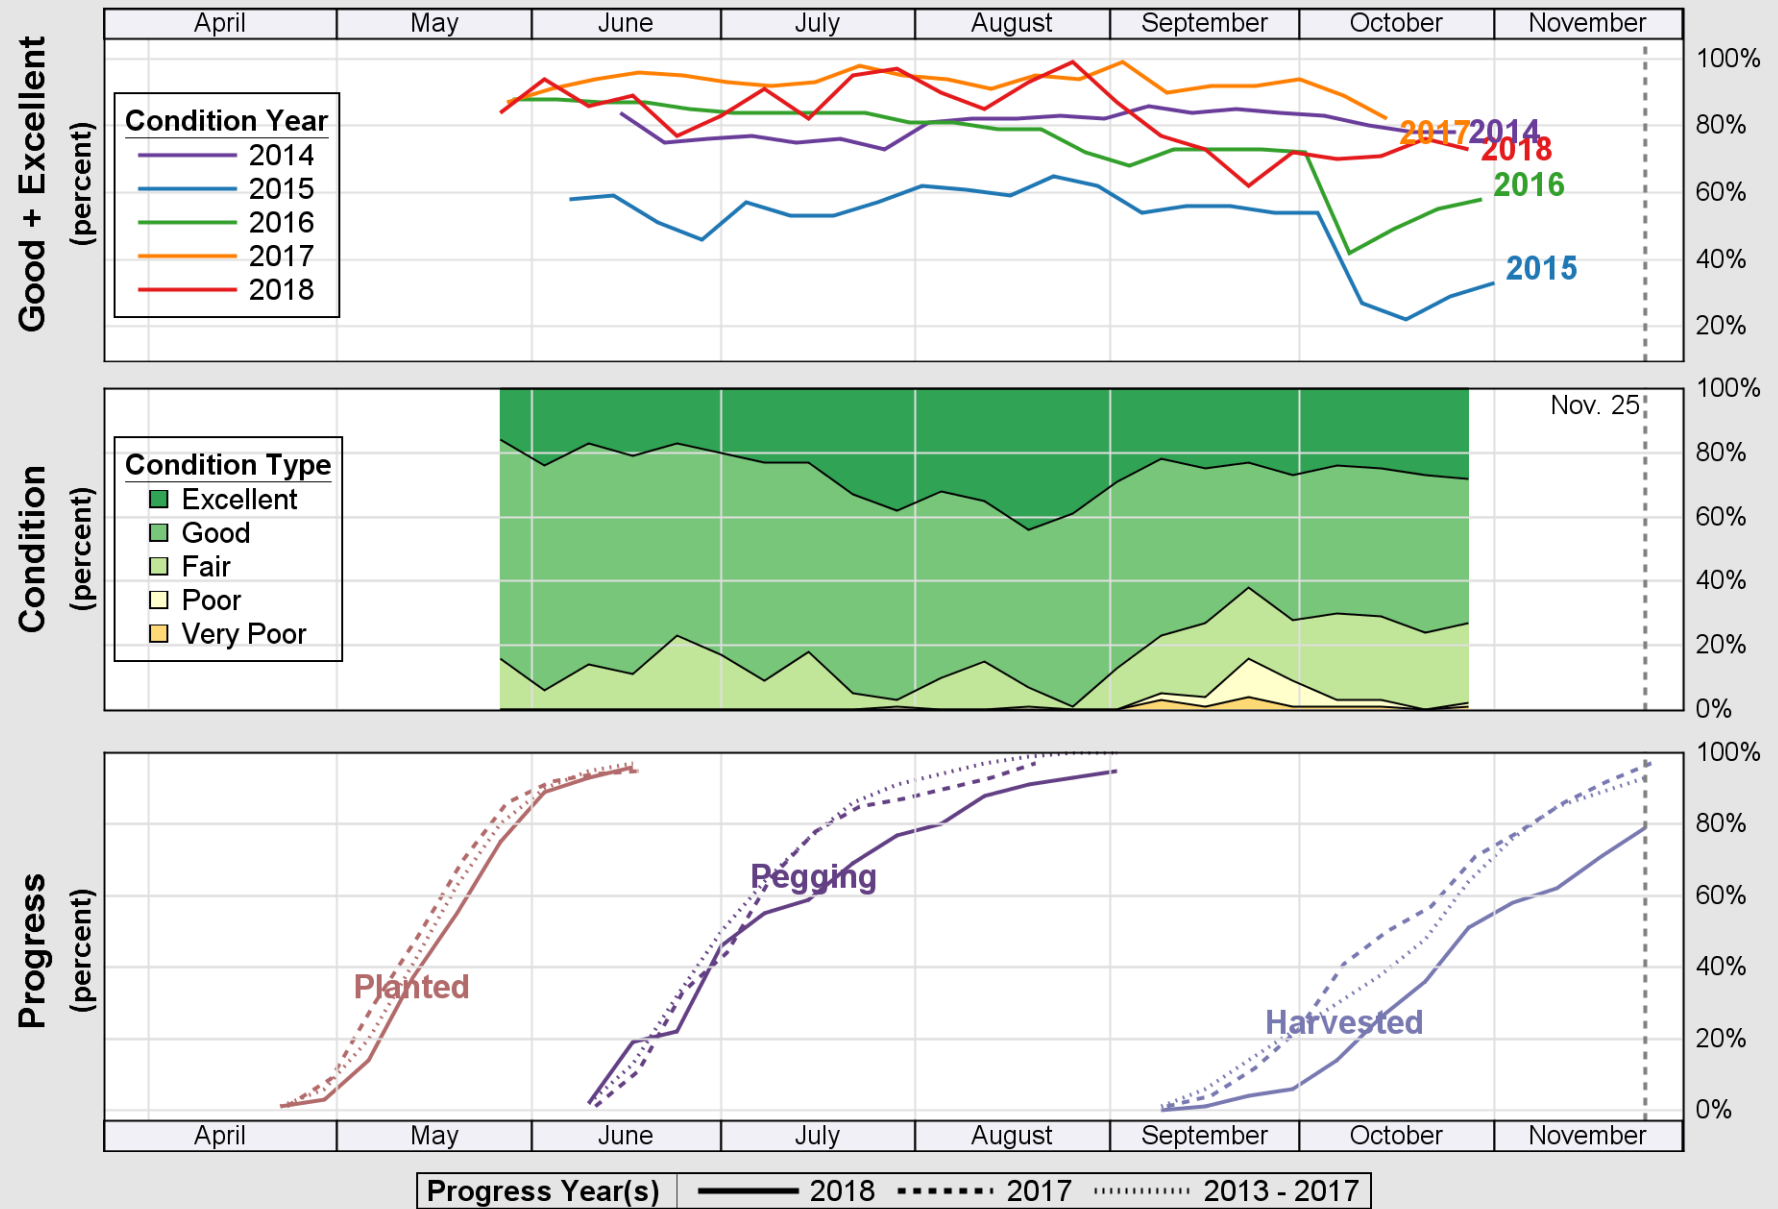

# Crop Progress and Condition: Cotton in South Carolina , 2018

NASS

Source: National Agricultural Statistics Service (NASS), Crop Progress Report

# USDA Crop Progress and Condition: Pasture and Range in South Carolina, 2018 NASS

Source: National Agricultural Statistics Service (NASS), Crop Progress Report

USDA

# Crop Progress and Condition: Peanuts in South Carolina , 2018

NASS

Source: National Agricultural Statistics Service (NASS), Crop Progress Report

USDA