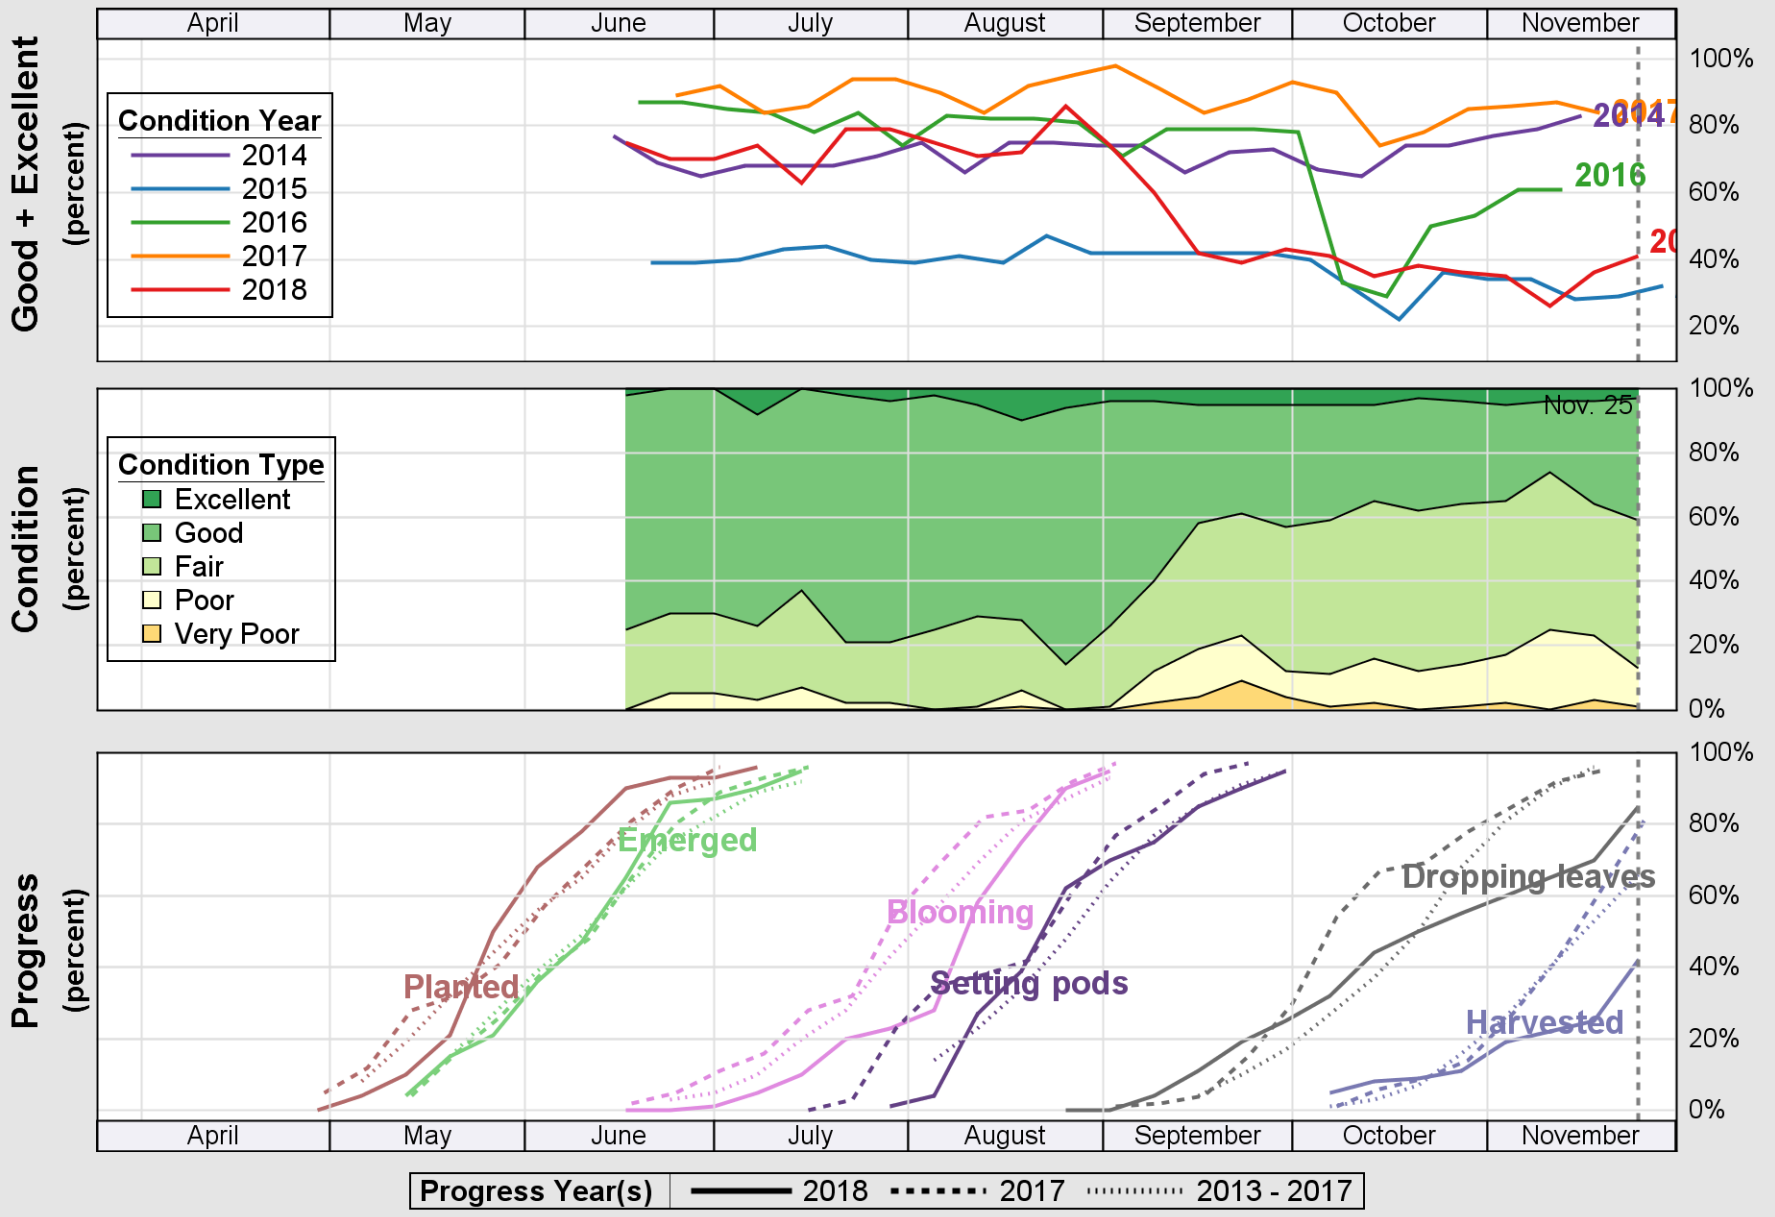

# Crop Progress and Condition: Peanuts in South Carolina , 2018

NASS

Source: National Agricultural Statistics Service (NASS), Crop Progress Report

USDA

# Crop Progress and Condition: Soybeans in South Carolina , 2018

NASS

Source: National Agricultural Statistics Service (NASS), Crop Progress Report

Source: National Agricultural Statistics Service (NASS), Crop Progress Report