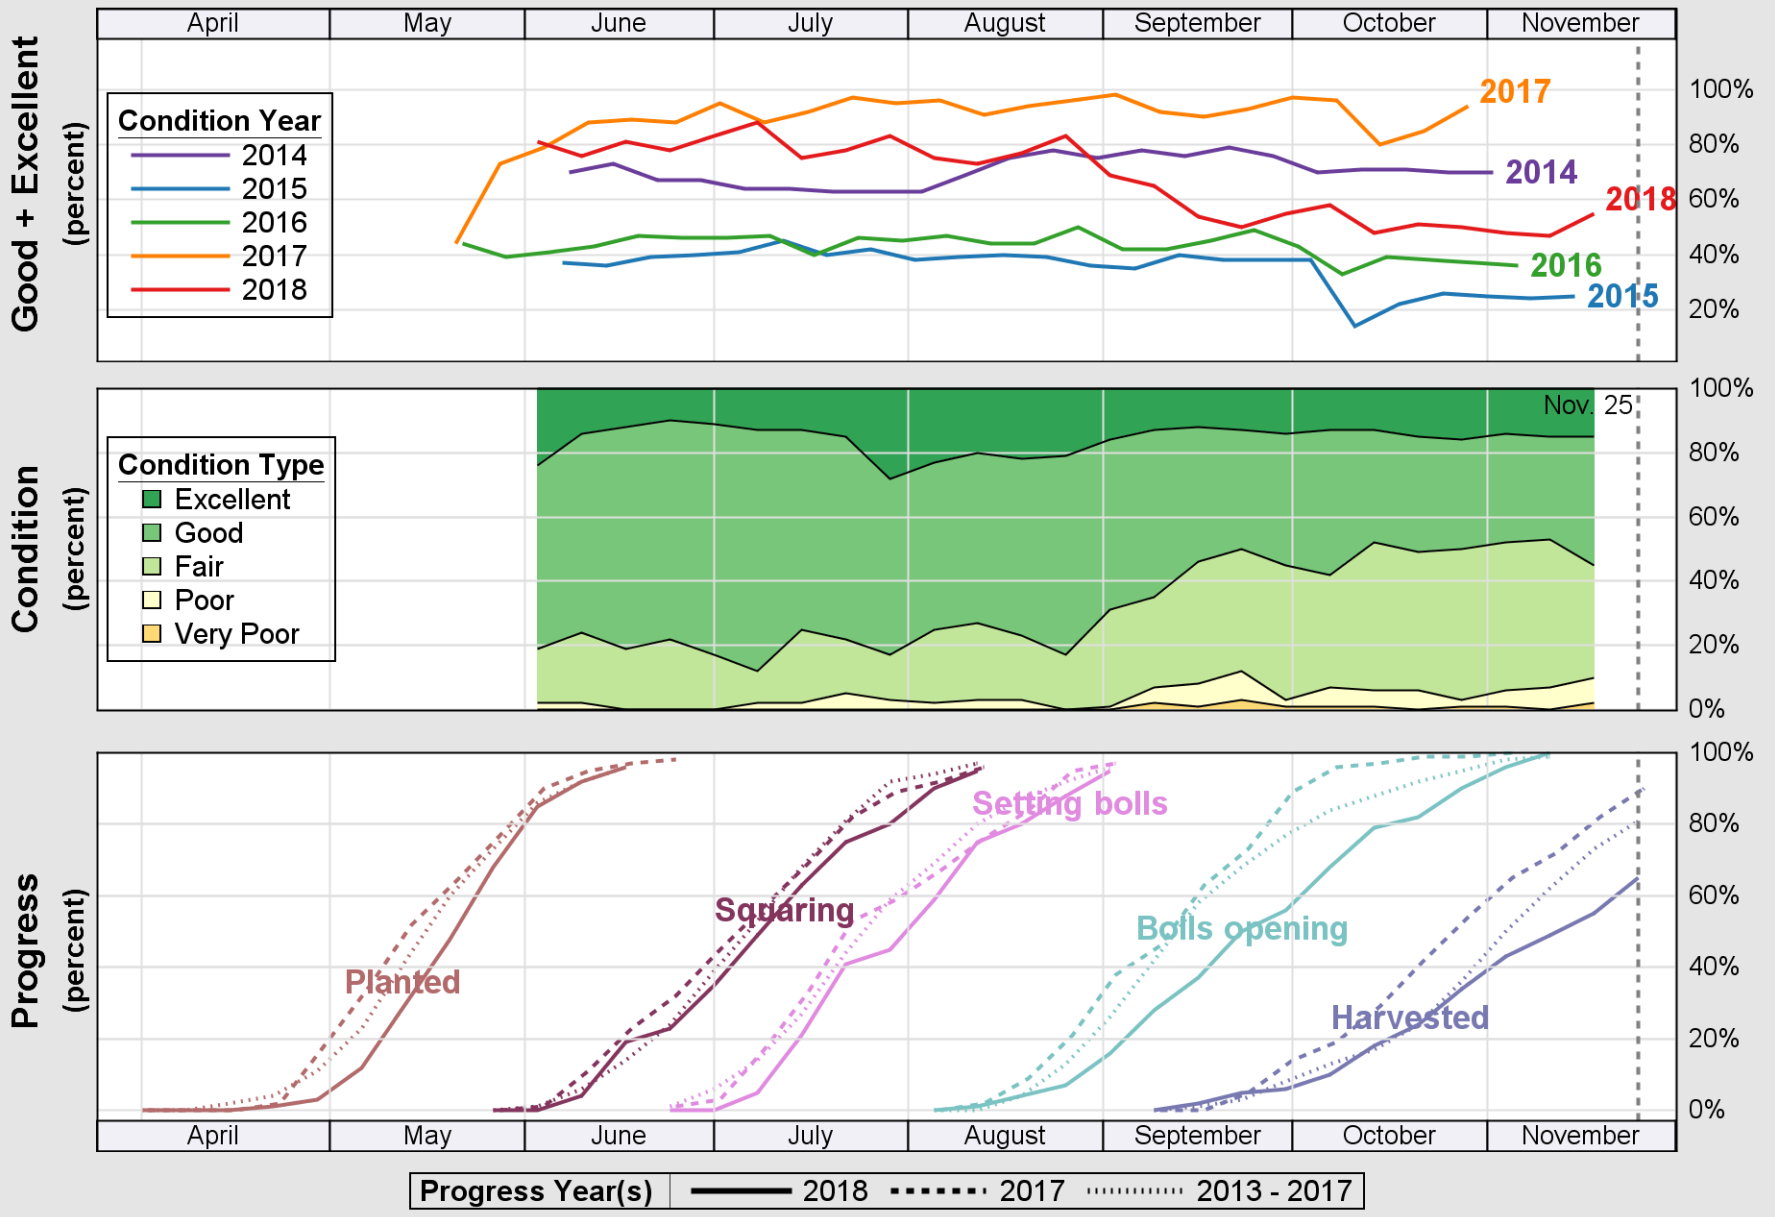

### Crop Progress and Condition: Corn in South Carolina , 2018

NASS

Source: National Agricultural Statistics Service (NASS), Crop Progress Report

USDA

# Crop Progress and Condition: Cotton in South Carolina , 2018

NASS

Source: National Agricultural Statistics Service (NASS), Crop Progress Report