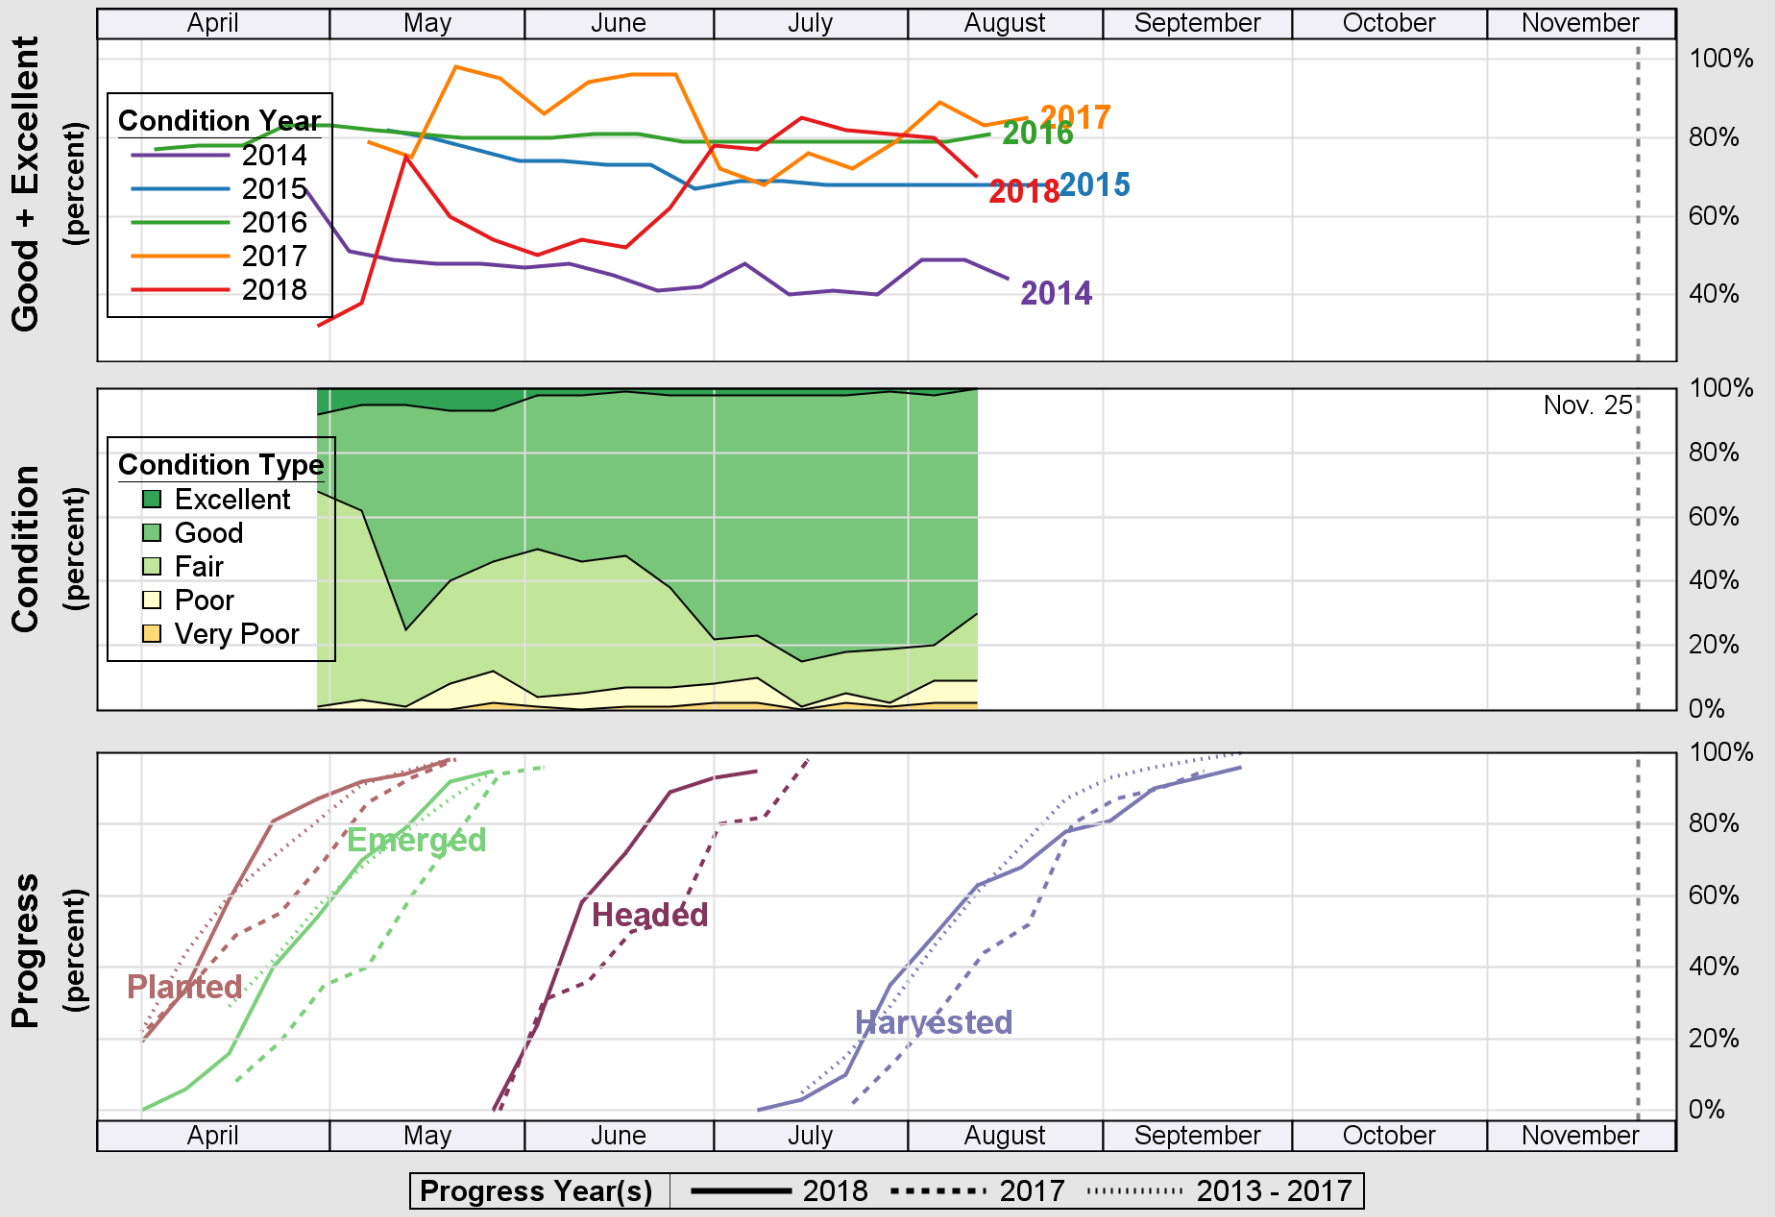

### Crop Progress and Condition: Barley in Oregon , 2018

NASS

Source: National Agricultural Statistics Service (NASS), Crop Progress Report

USDA

### Crop Progress and Condition: Corn in Oregon , 2018

NASS

Source: National Agricultural Statistics Service (NASS), Crop Progress Report

USDA