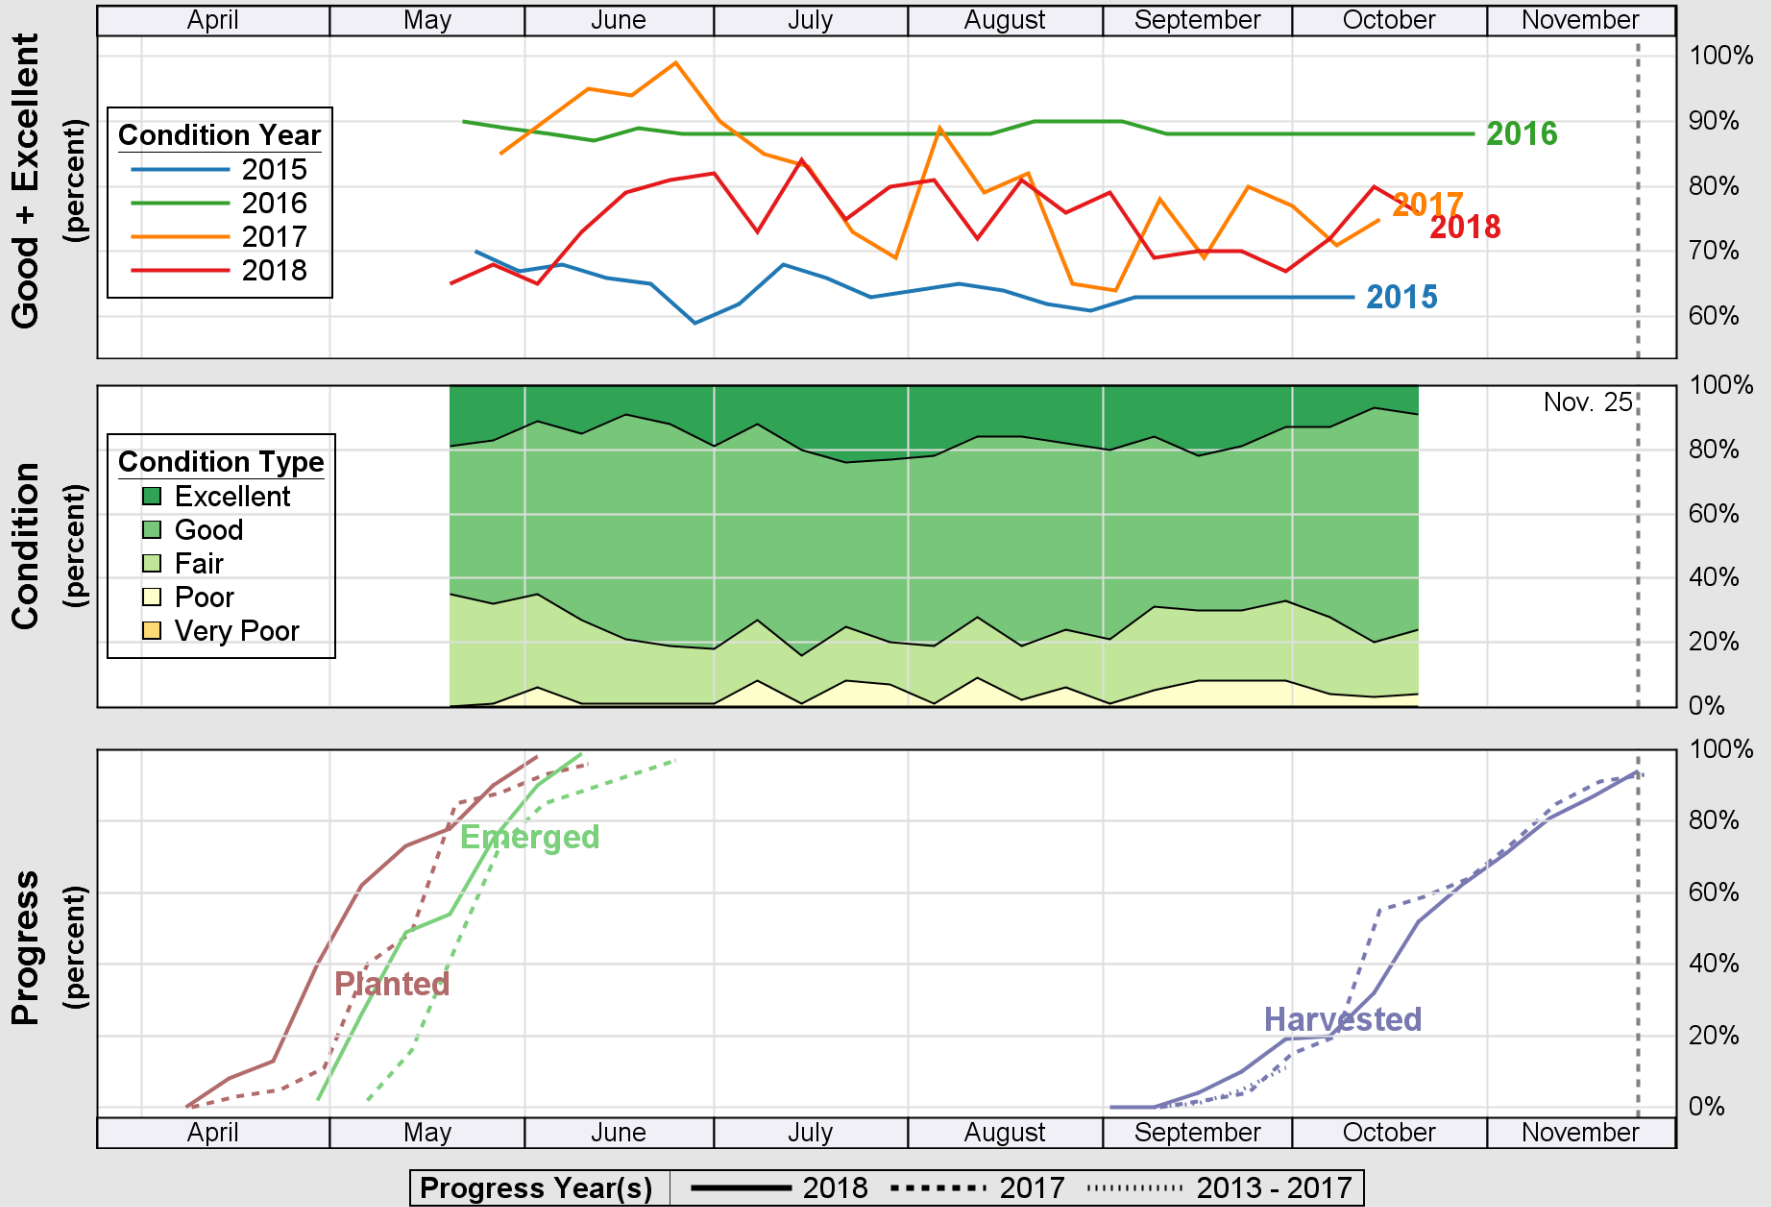

### Crop Progress and Condition: Barley in Oregon , 2018

NASS

Source: National Agricultural Statistics Service (NASS), Crop Progress Report

USDA

### Crop Progress and Condition: Corn in Oregon , 2018

NASS

Source: National Agricultural Statistics Service (NASS), Crop Progress Report

USDA

### Crop Progress and Condition: Oats in Oregon , 2018

NASS

Source: National Agricultural Statistics Service (NASS), Crop Progress Report

USDA