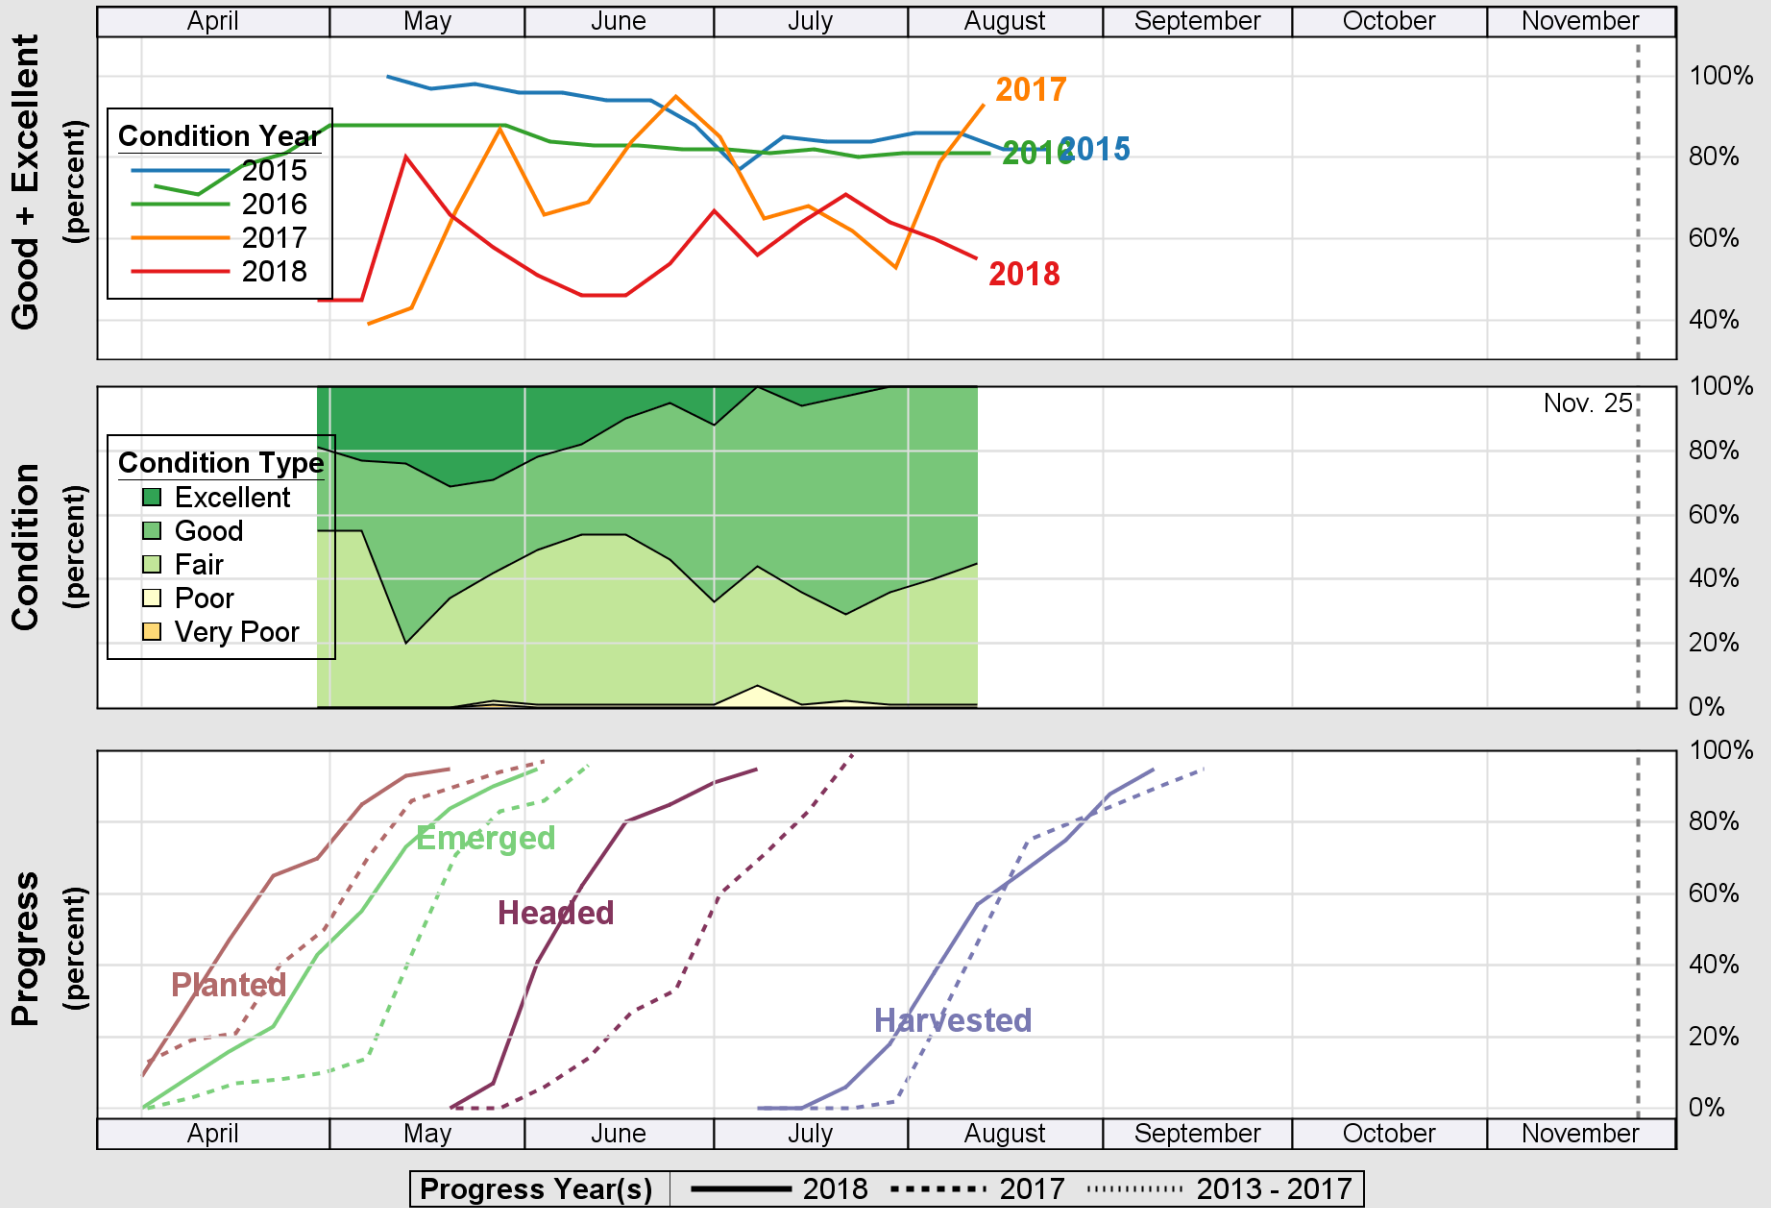

### Crop Progress and Condition: Barley in Oregon , 2018

NASS

Source: National Agricultural Statistics Service (NASS), Crop Progress Report

USDA

### Crop Progress and Condition: Corn in Oregon , 2018

NASS

Source: National Agricultural Statistics Service (NASS), Crop Progress Report

USDA

### Crop Progress and Condition: Oats in Oregon , 2018

NASS

Source: National Agricultural Statistics Service (NASS), Crop Progress Report

USDA

# Crop Progress and Condition: Pasture and Range in Oregon , 2018

NASS

Source: National Agricultural Statistics Service (NASS), Crop Progress Report

USDA