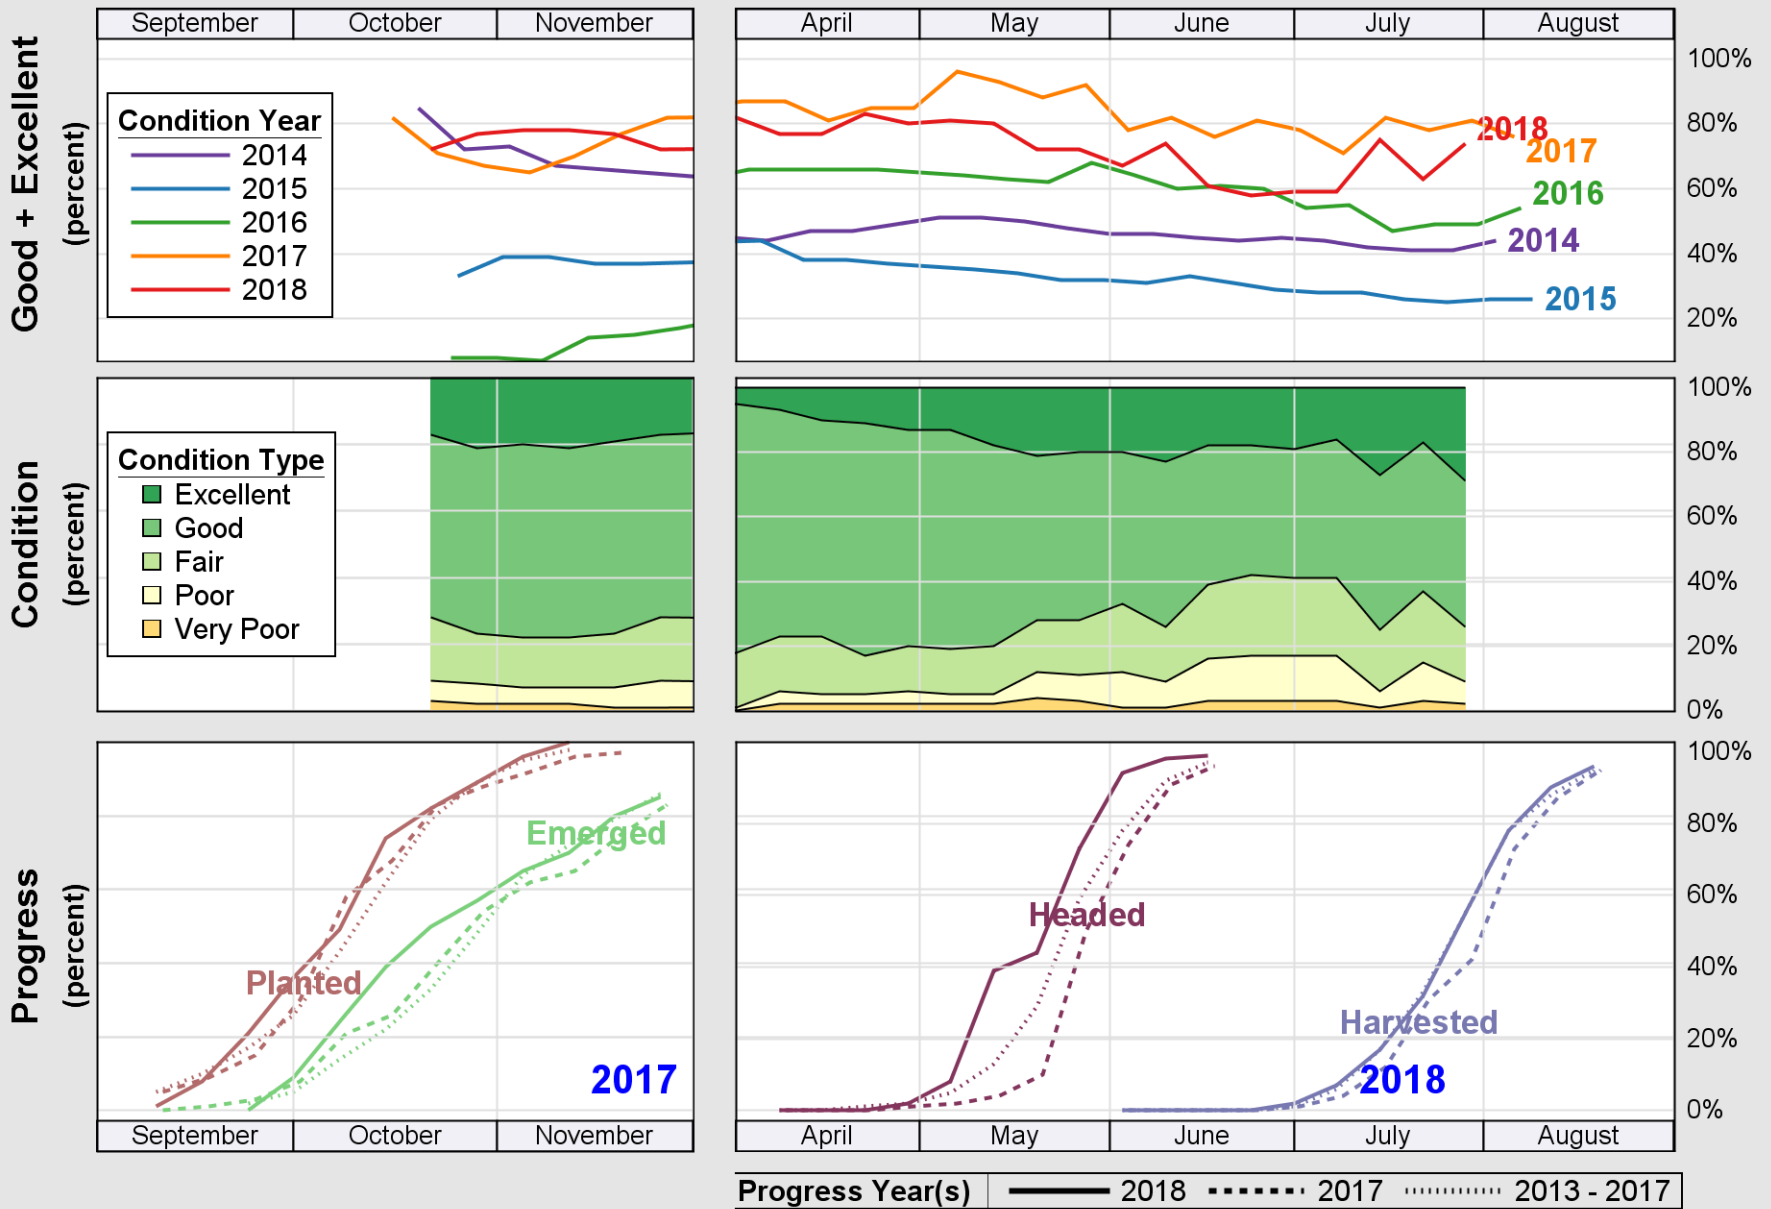

# Crop Progress and Condition: Spring Wheat in Oregon , 2018

NASS

Source: National Agricultural Statistics Service (NASS), Crop Progress Report

USDA

### Crop Progress and Condition: Sugar Beets in Oregon , 2018

NASS

Source: National Agricultural Statistics Service (NASS), Crop Progress Report

USDA

# Crop Progress and Condition: Winter Wheat in Oregon , 2018

NASS

Source: National Agricultural Statistics Service (NASS), Crop Progress Report