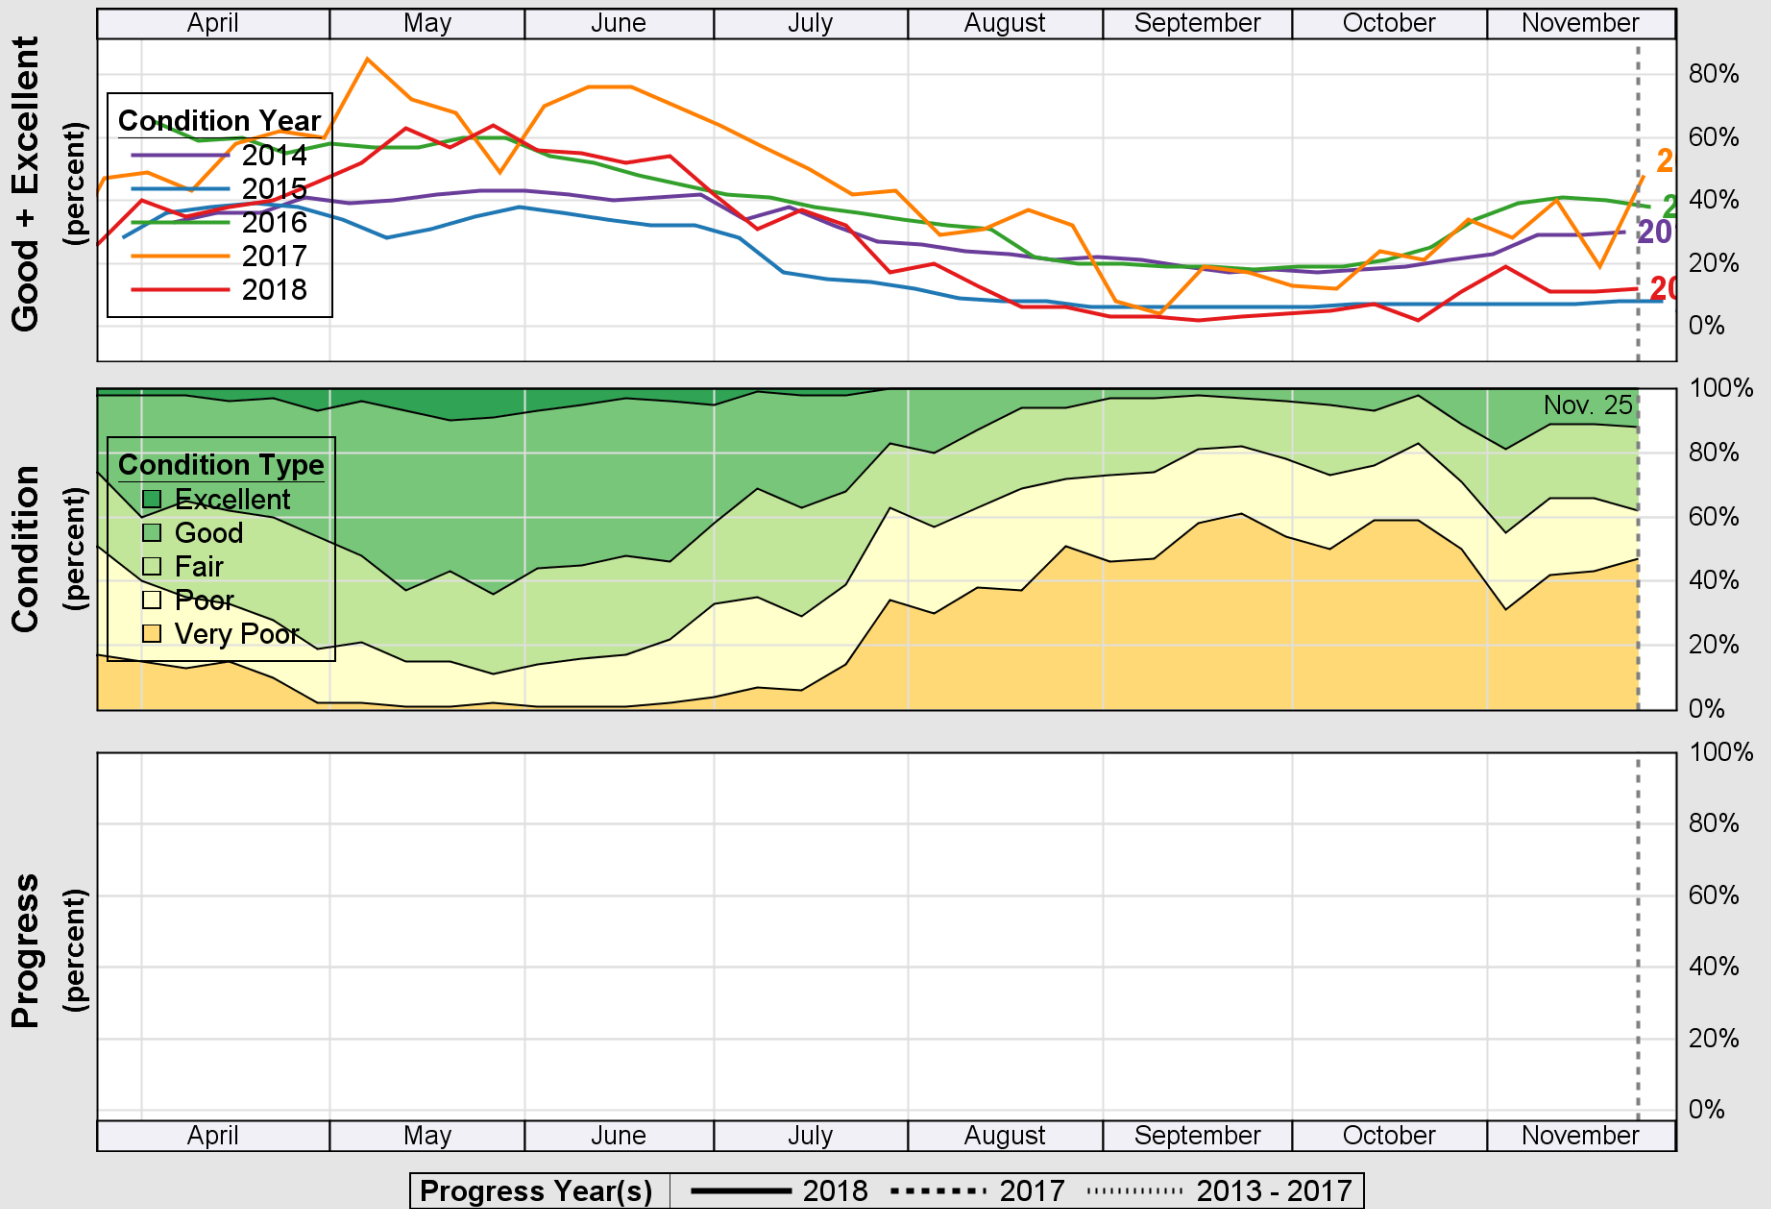

### Crop Progress and Condition: Barley in Oregon , 2018

NASS

Source: National Agricultural Statistics Service (NASS), Crop Progress Report

USDA

### Crop Progress and Condition: Corn in Oregon , 2018

NASS

Source: National Agricultural Statistics Service (NASS), Crop Progress Report

USDA

### Crop Progress and Condition: Oats in Oregon , 2018

NASS

Source: National Agricultural Statistics Service (NASS), Crop Progress Report

USDA

# Crop Progress and Condition: Pasture and Range in Oregon , 2018

NASS

Source: National Agricultural Statistics Service (NASS), Crop Progress Report

USDA