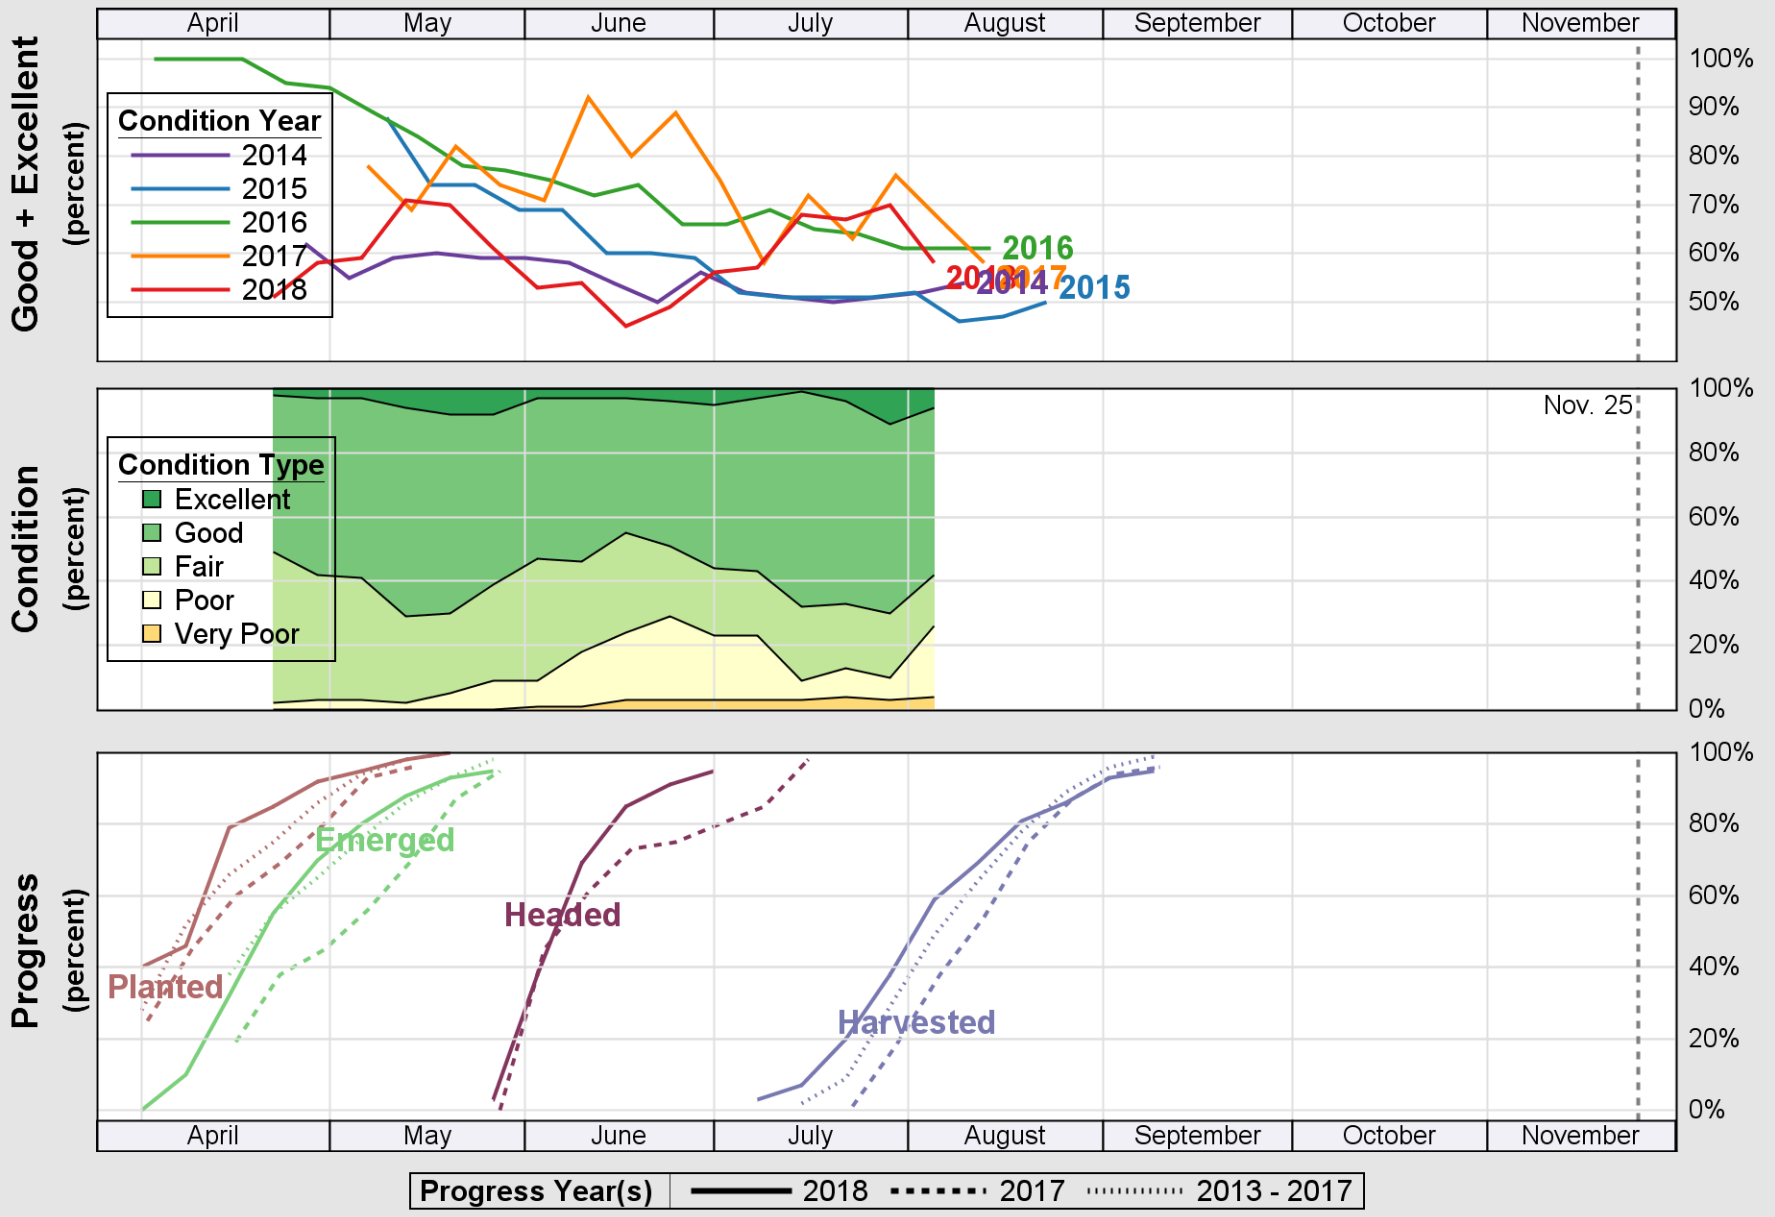

### Crop Progress and Condition: Corn in Oregon , 2018

NASS

Source: National Agricultural Statistics Service (NASS), Crop Progress Report

USDA

### Crop Progress and Condition: Oats in Oregon , 2018

NASS

Source: National Agricultural Statistics Service (NASS), Crop Progress Report

USDA

# Crop Progress and Condition: Pasture and Range in Oregon , 2018

NASS

Source: National Agricultural Statistics Service (NASS), Crop Progress Report

USDA

# Crop Progress and Condition: Spring Wheat in Oregon , 2018

NASS

Source: National Agricultural Statistics Service (NASS), Crop Progress Report

USDA