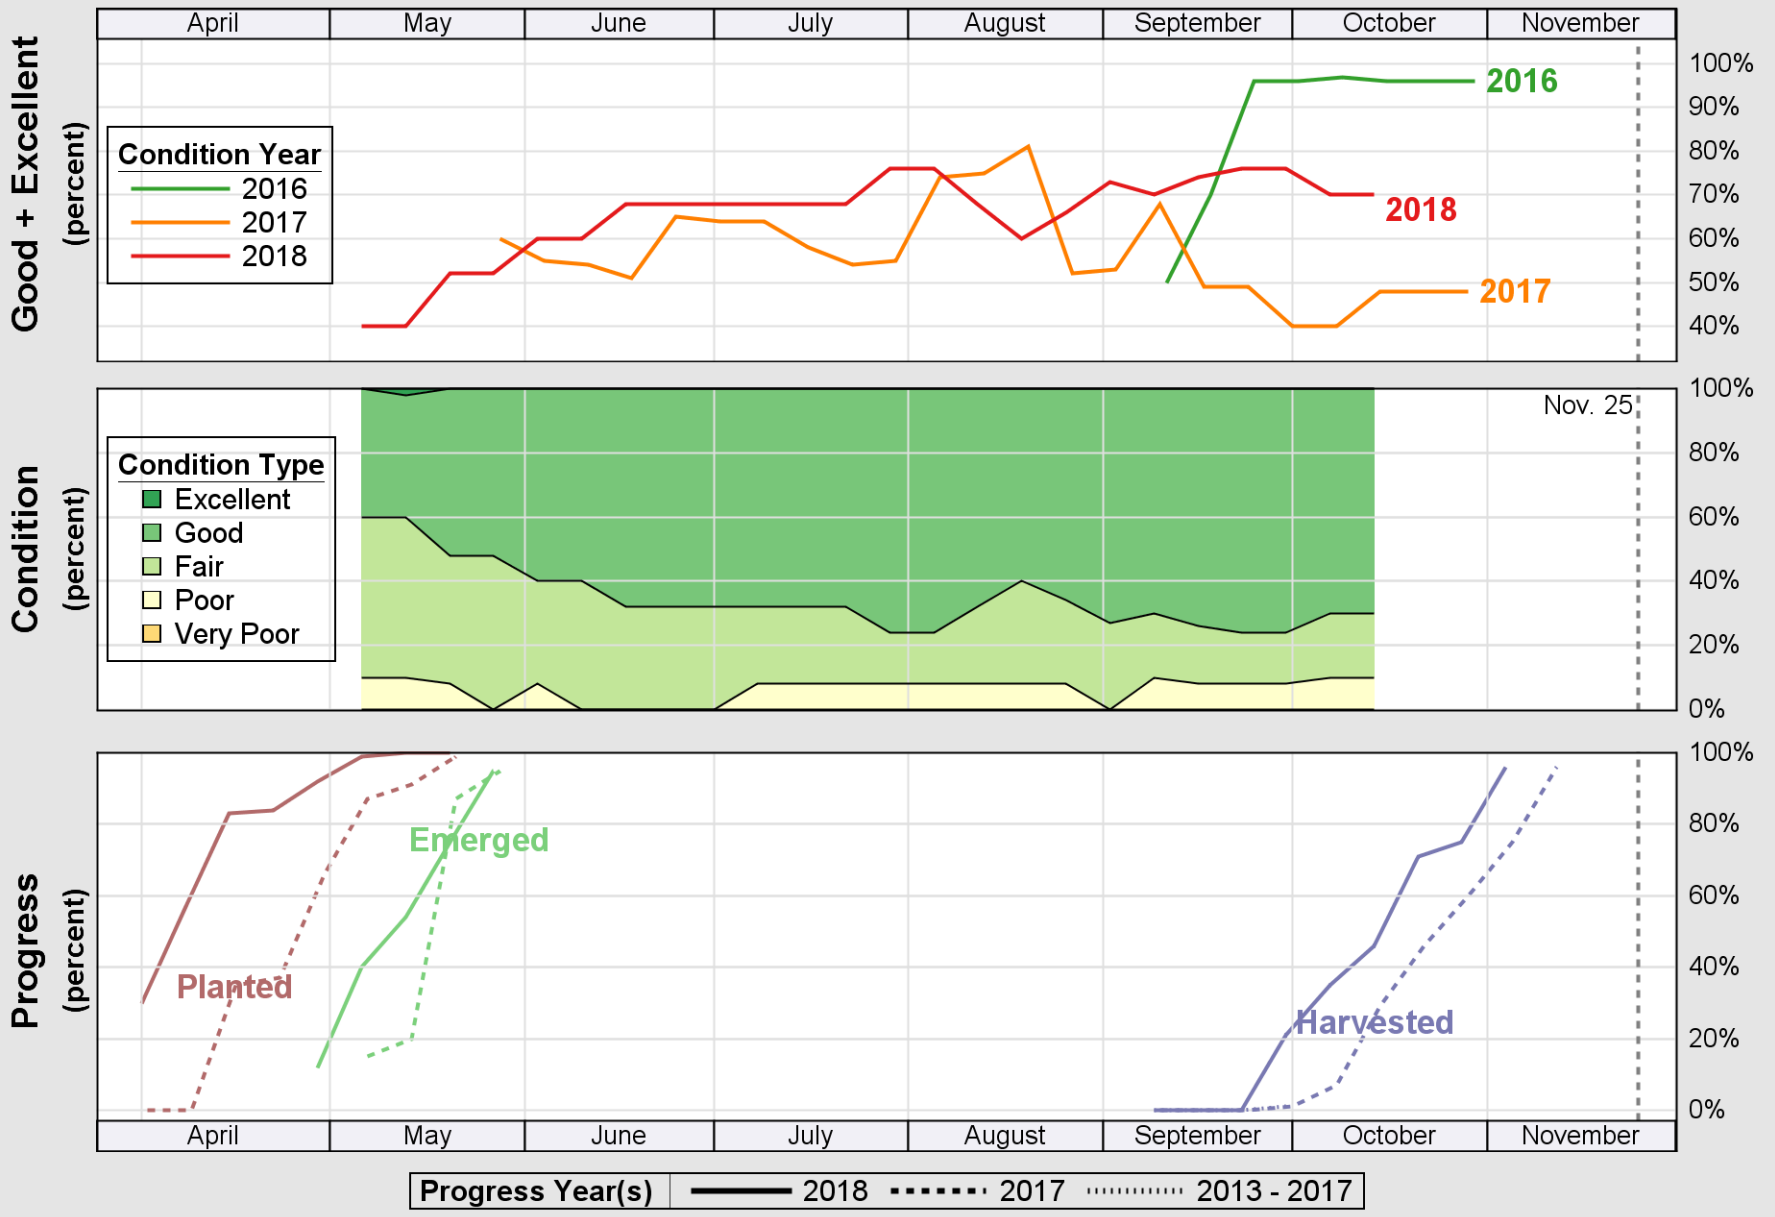

# Crop Progress and Condition: Pasture and Range in Oregon , 2018

NASS

Source: National Agricultural Statistics Service (NASS), Crop Progress Report

USDA

# Crop Progress and Condition: Spring Wheat in Oregon , 2018

NASS

Source: National Agricultural Statistics Service (NASS), Crop Progress Report

USDA

### Crop Progress and Condition: Sugar Beets in Oregon , 2018

NASS

Source: National Agricultural Statistics Service (NASS), Crop Progress Report

USDA