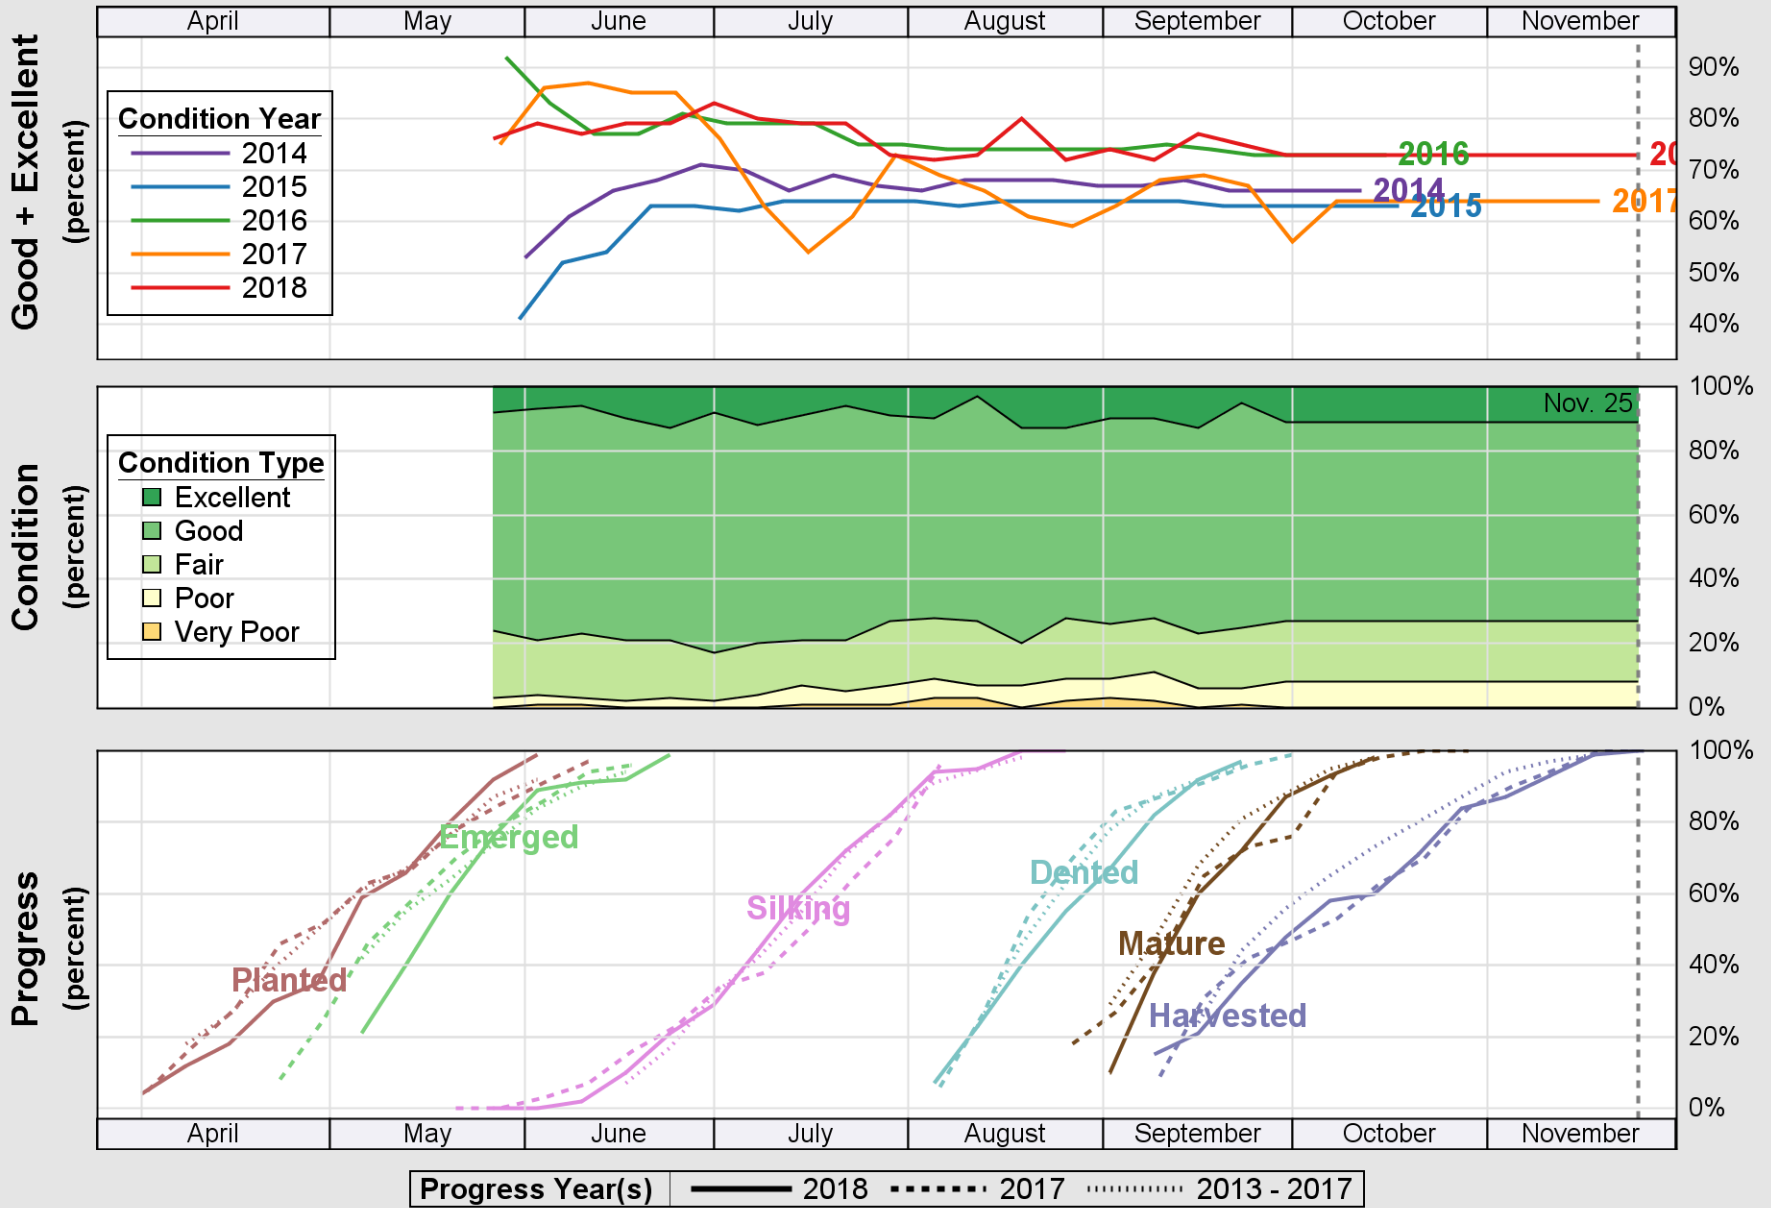

USDA

Crop Progress and Condition: Corn in Oklahoma , 2018

NASS

Source: National Agricultural Statistics Service (NASS), Crop Progress Report

USDA

Crop Progress and Condition: Cotton in Oklahoma , 2018

NASS

Source: National Agricultural Statistics Service (NASS), Crop Progress Report

USDA

Crop Progress and Condition: Pasture and Range in Oklahoma , 2018

NASS

Source: National Agricultural Statistics Service (NASS), Crop Progress Report

USDA

Crop Progress and Condition: Peanuts in Oklahoma , 2018