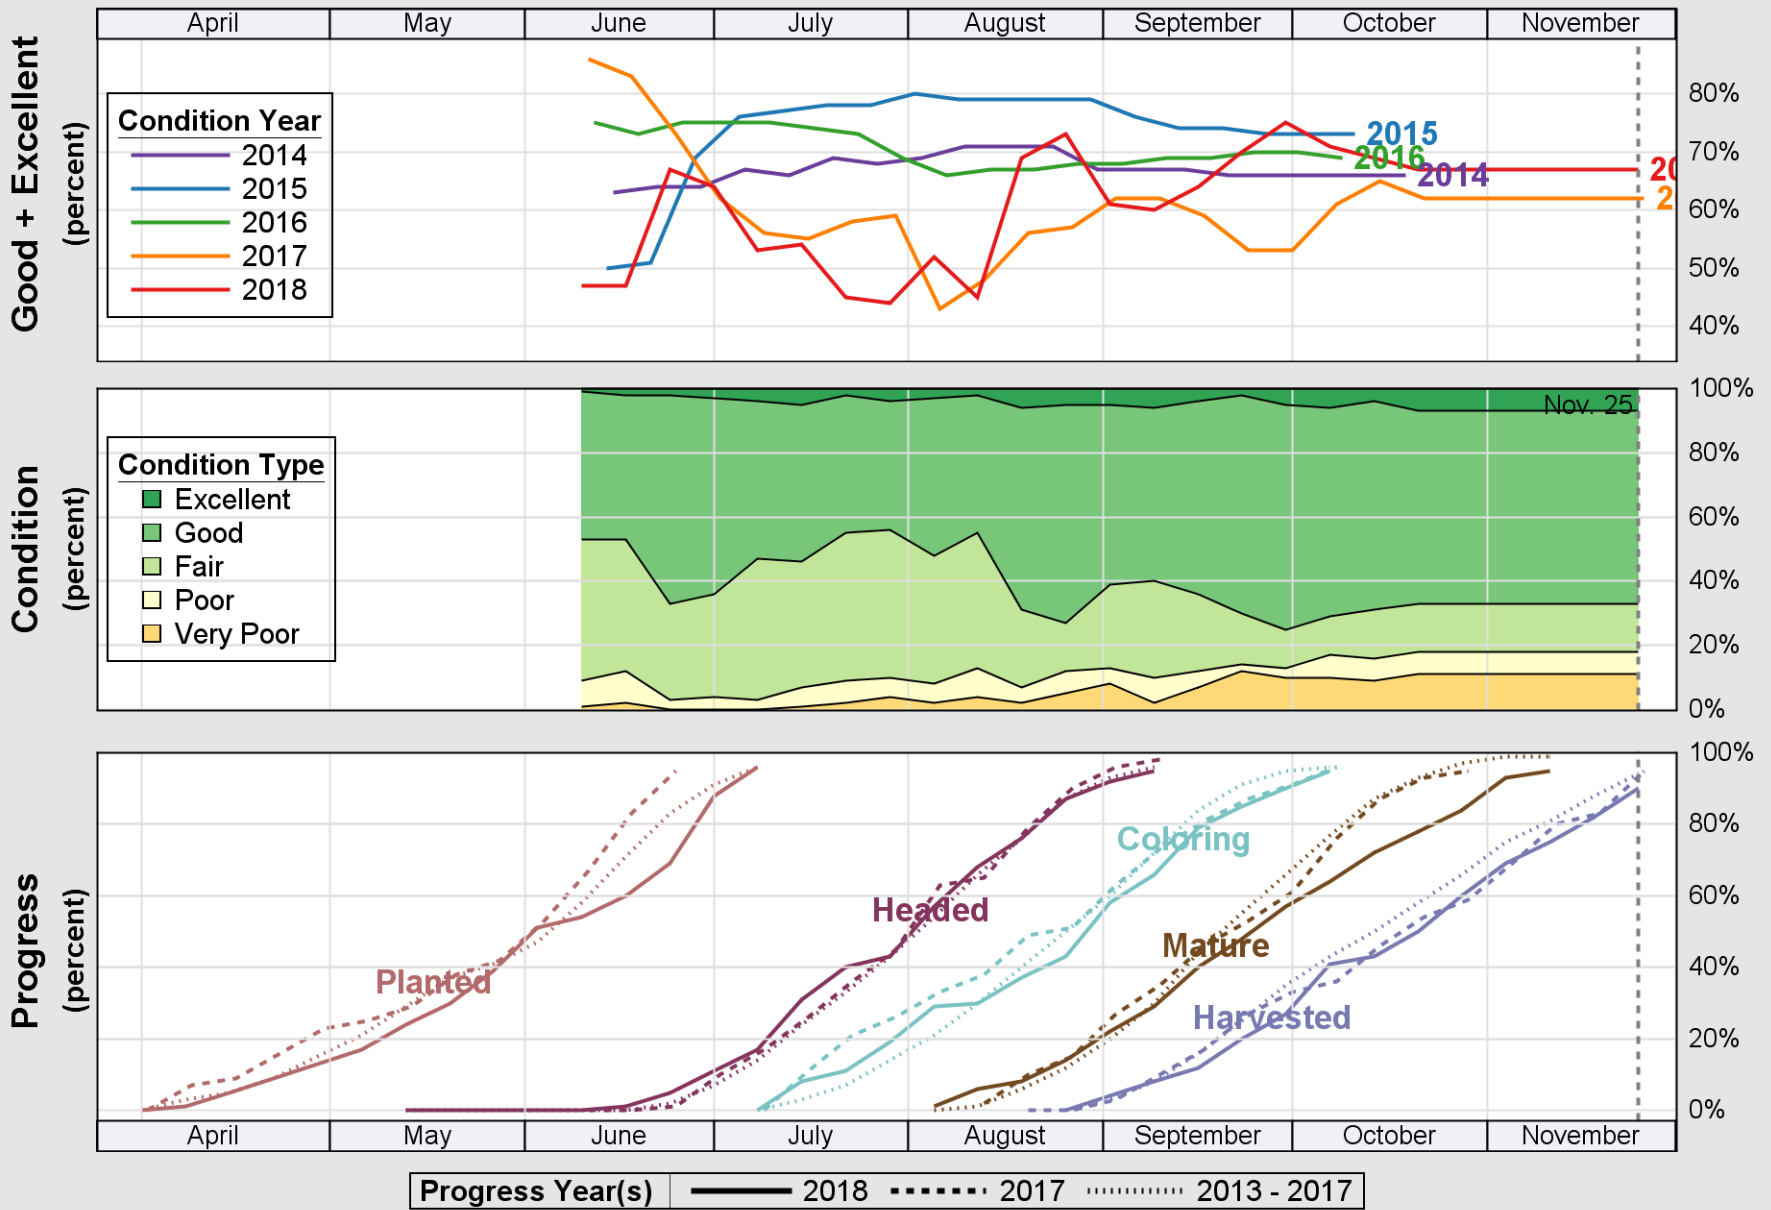

USDA

Crop Progress and Condition: Pasture and Range in Oklahoma , 2018

NASS

Source: National Agricultural Statistics Service (NASS), Crop Progress Report

USDA

Crop Progress and Condition: Peanuts in Oklahoma , 2018

NASS

Source: National Agricultural Statistics Service (NASS), Crop Progress Report

USDA

Crop Progress and Condition: Sorghum in Oklahoma , 2018

NASS

Source: National Agricultural Statistics Service (NASS), Crop Progress Report

USDA

Crop Progress and Condition: Soybeans in Oklahoma , 2018

NASS

Source: National Agricultural Statistics Service (NASS), Crop Progress Report

USDA

Crop Progress and Condition: Winter Wheat in Oklahoma , 2018