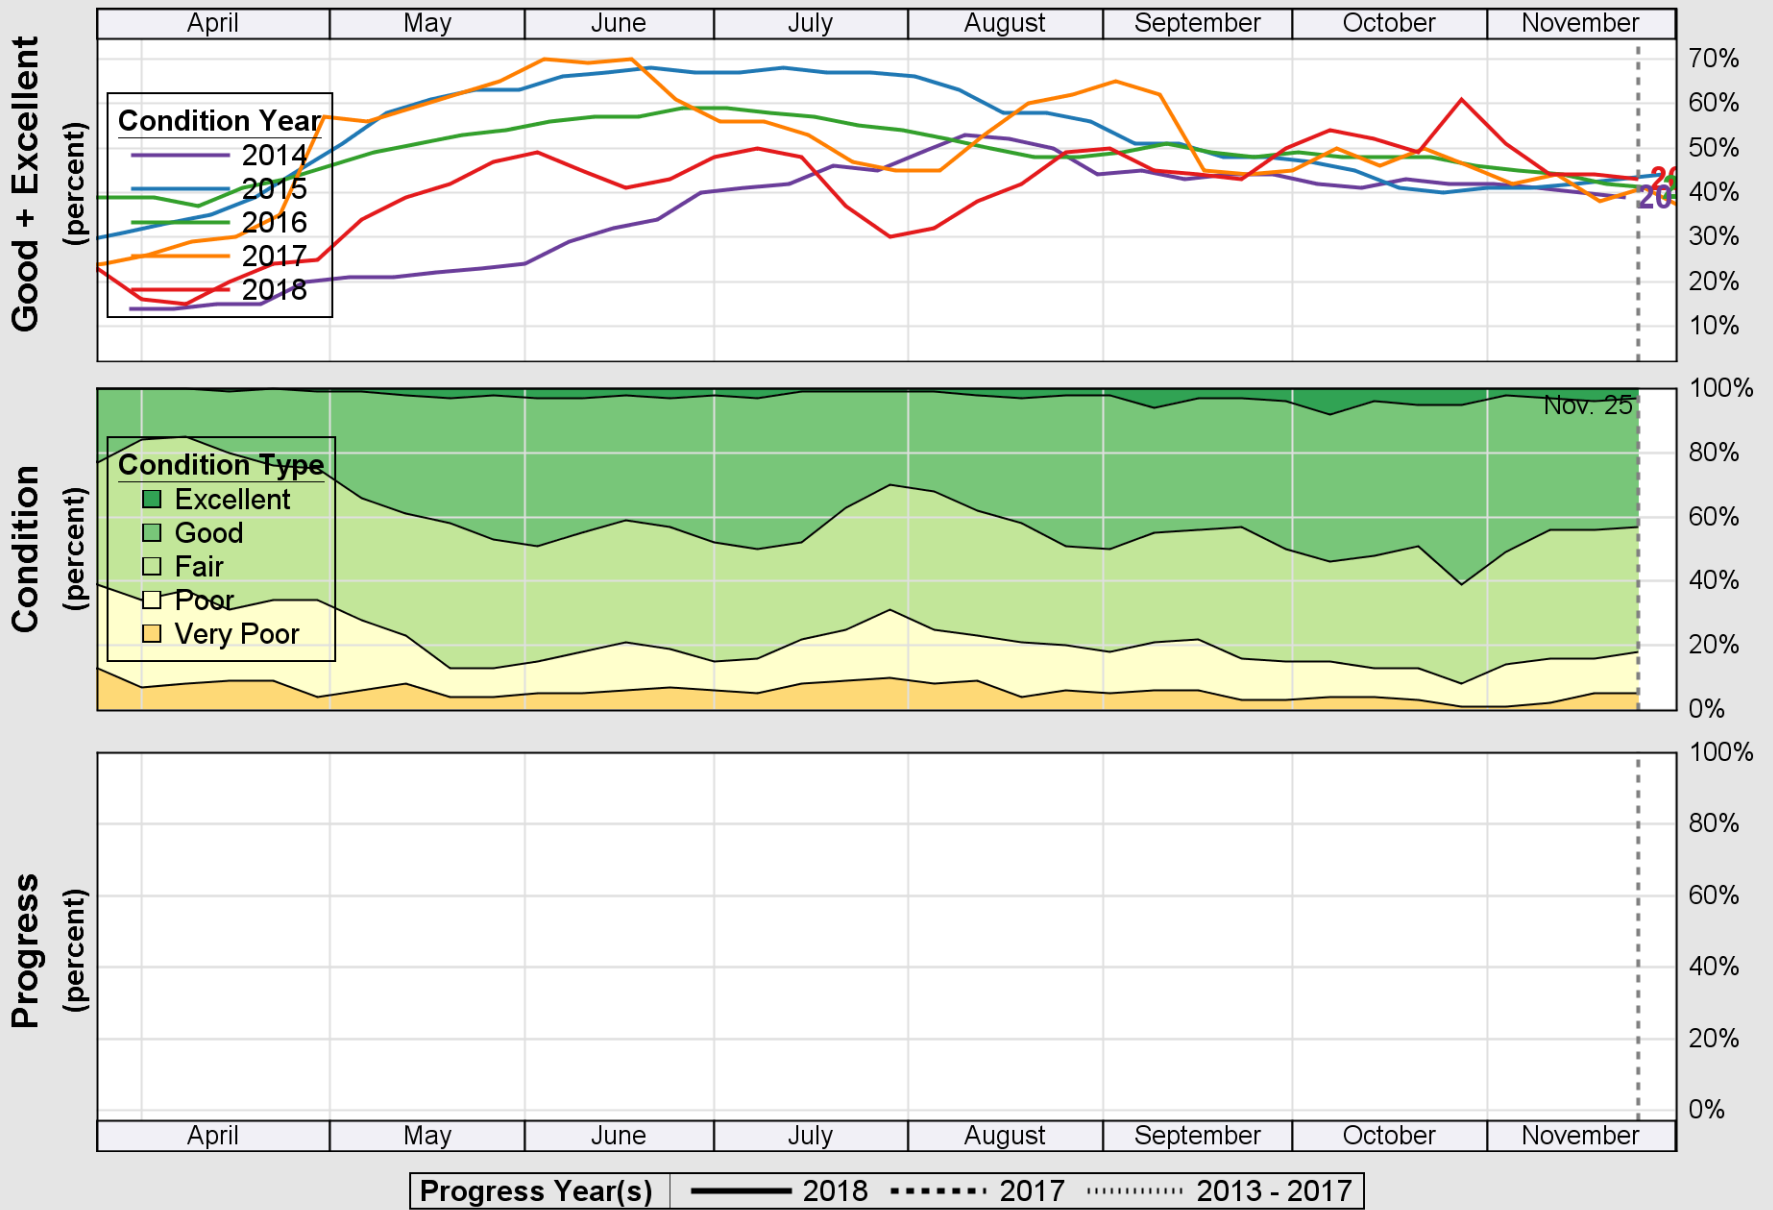

USDA

Crop Progress and Condition: Corn in Oklahoma , 2018

NASS

Source: National Agricultural Statistics Service (NASS), Crop Progress Report

USDA

Crop Progress and Condition: Cotton in Oklahoma , 2018

NASS

Source: National Agricultural Statistics Service (NASS), Crop Progress Report

USDA

Crop Progress and Condition: Pasture and Range in Oklahoma , 2018

NASS

Source: National Agricultural Statistics Service (NASS), Crop Progress Report

USDA

Crop Progress and Condition: Peanuts in Oklahoma , 2018