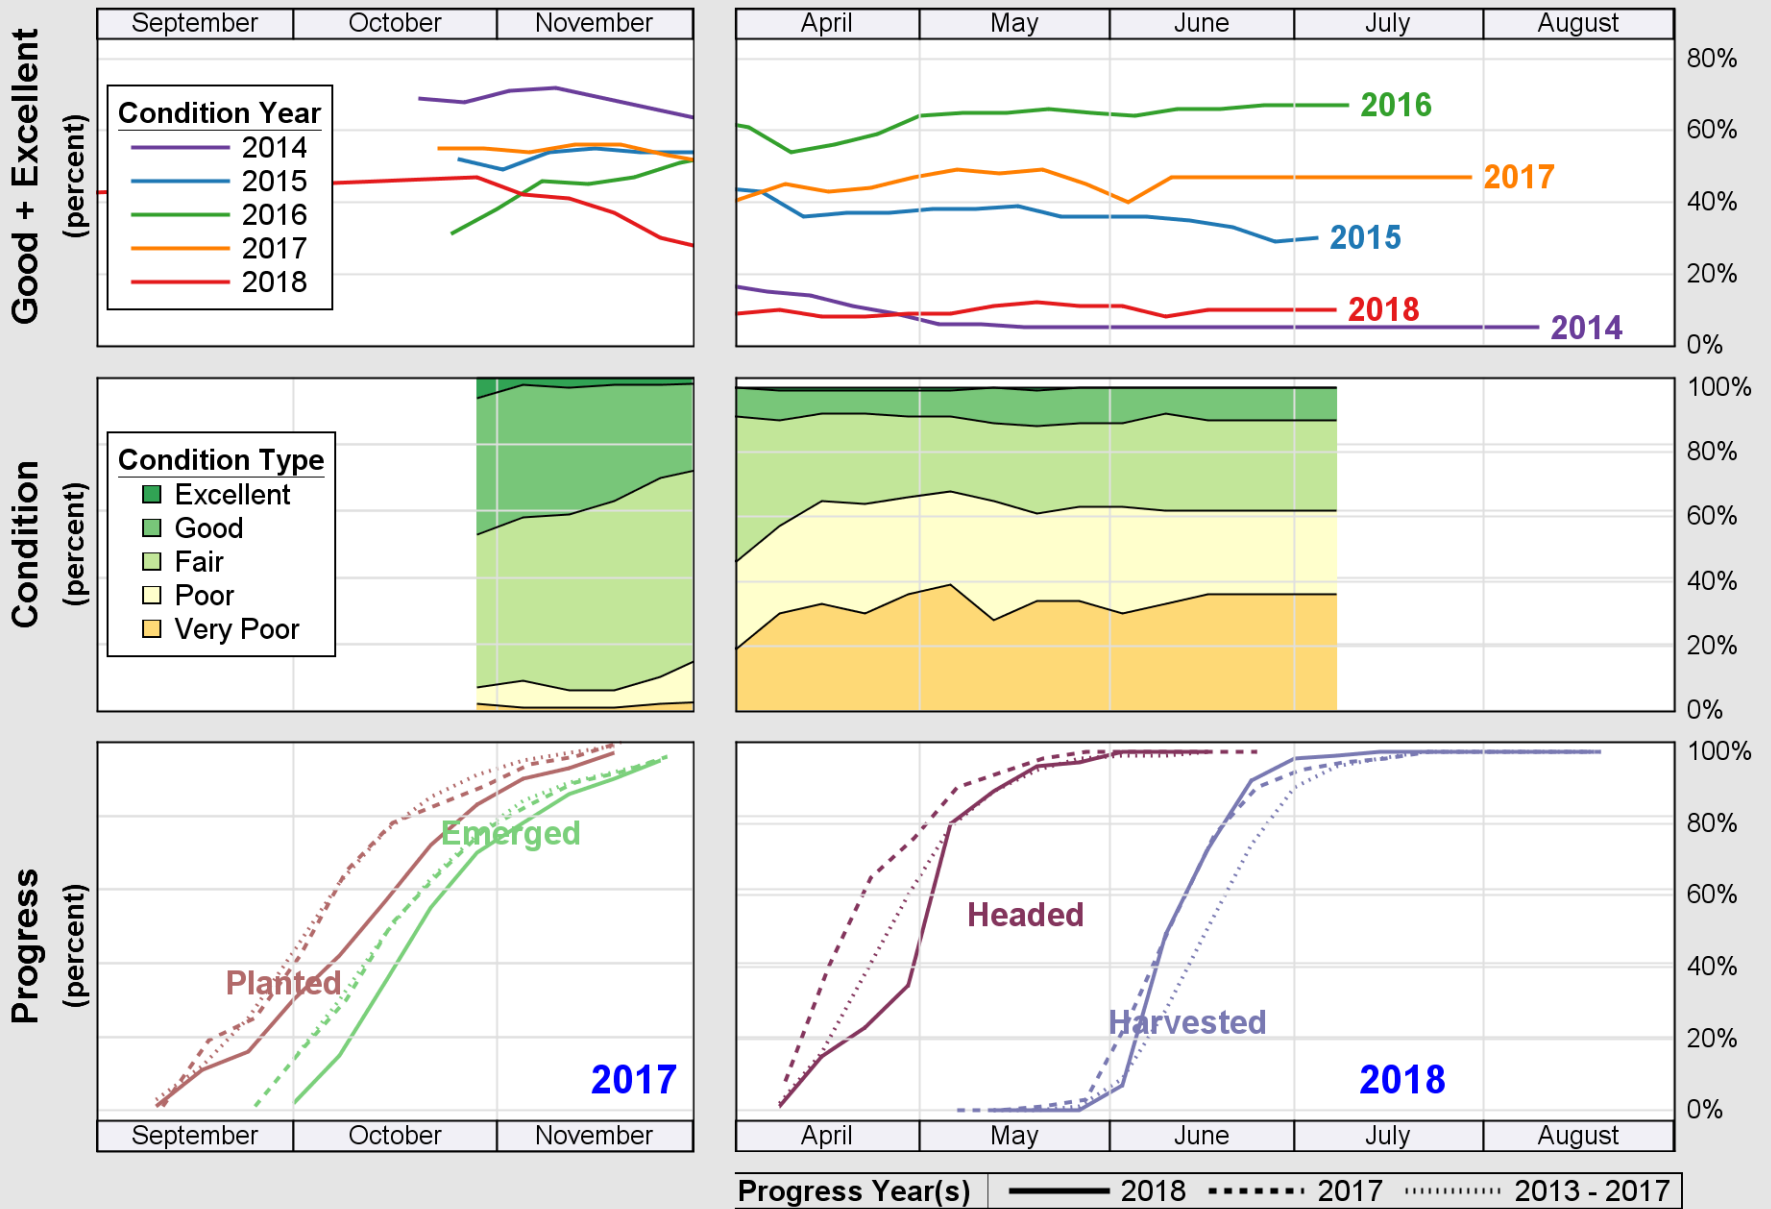

NASS

Source: National Agricultural Statistics Service (NASS), Crop Progress Report

USDA

Crop Progress and Condition: Sorghum in Oklahoma , 2018

NASS

Source: National Agricultural Statistics Service (NASS), Crop Progress Report

USDA

Crop Progress and Condition: Soybeans in Oklahoma , 2018

NASS

Source: National Agricultural Statistics Service (NASS), Crop Progress Report

USDA

Crop Progress and Condition: Winter Wheat in Oklahoma , 2018

NASS

Source: National Agricultural Statistics Service (NASS), Crop Progress Report