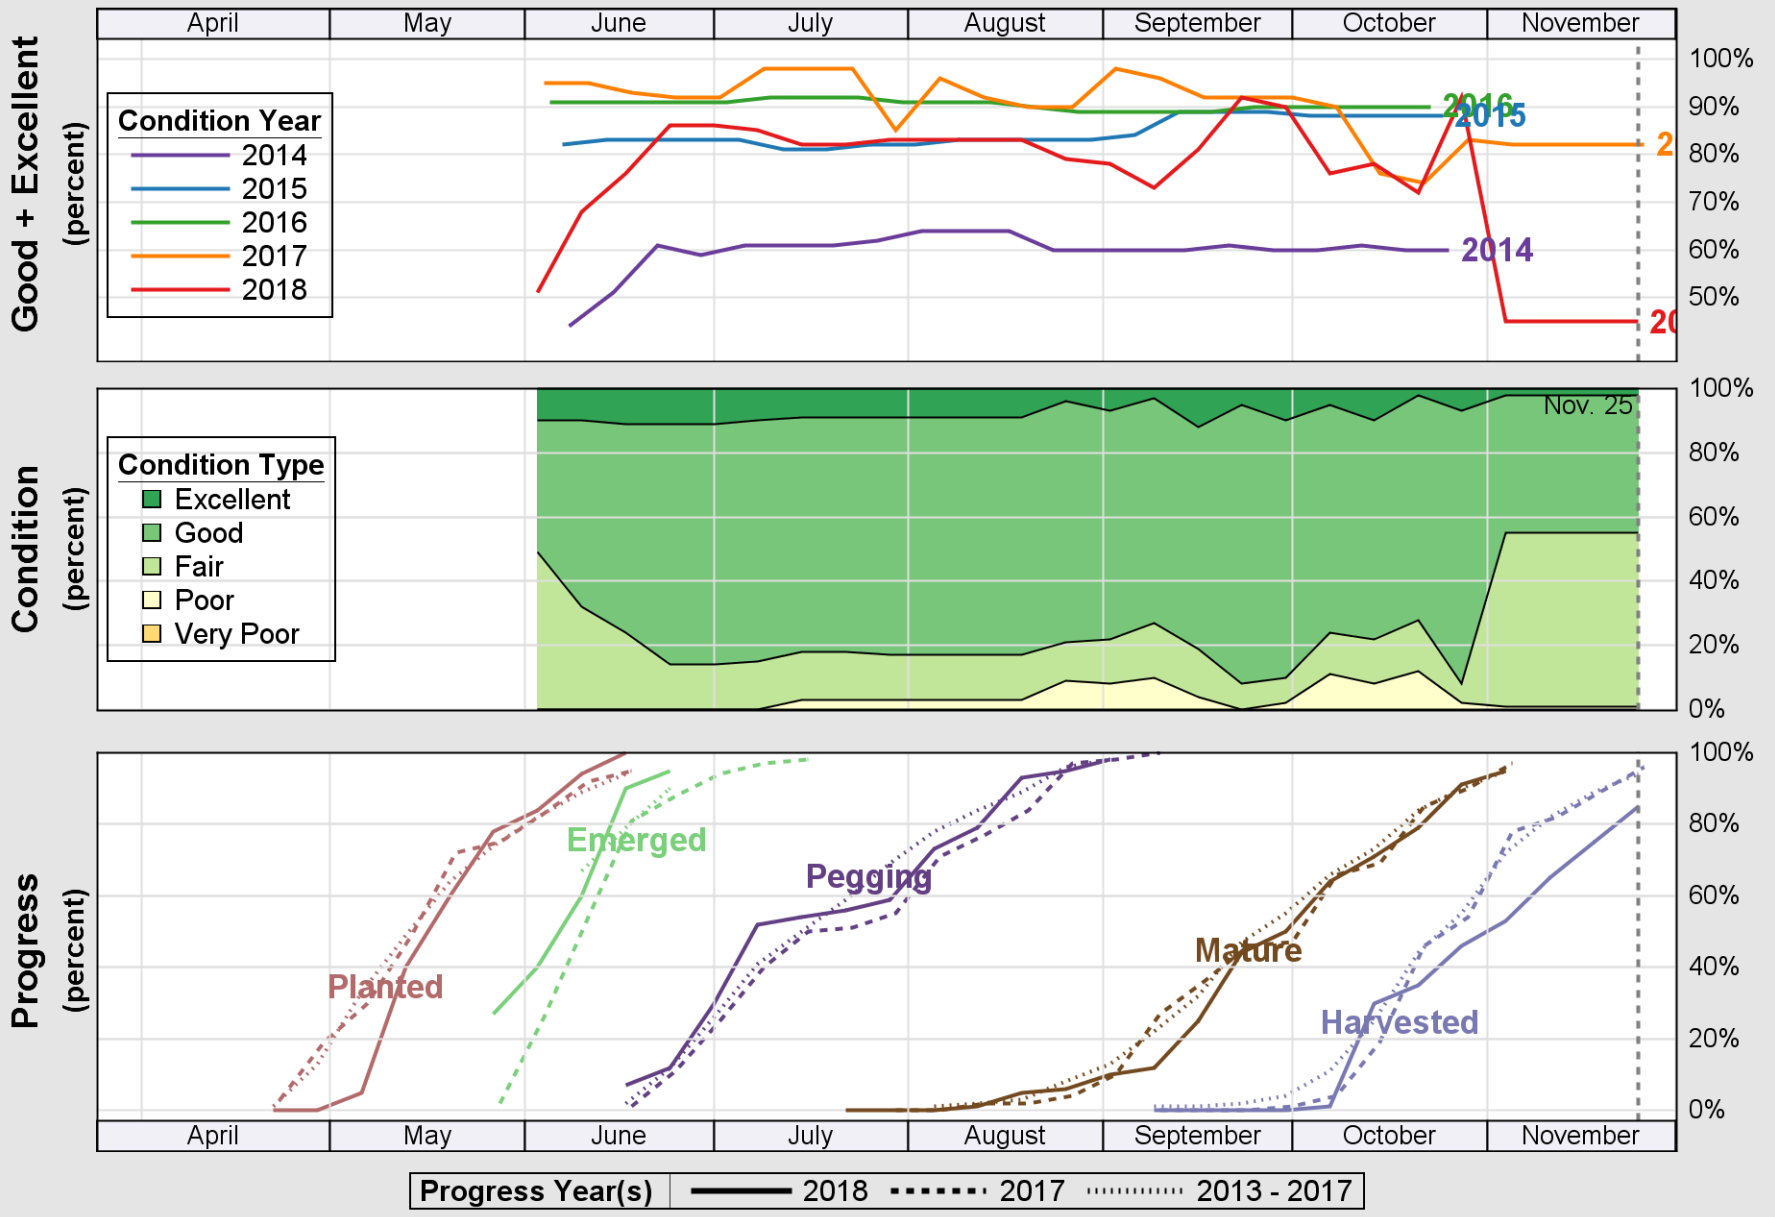

USDA

Crop Progress and Condition: Corn in Oklahoma , 2018

NASS

Source: National Agricultural Statistics Service (NASS), Crop Progress Report

USDA

Crop Progress and Condition: Cotton in Oklahoma , 2018

NASS

Source: National Agricultural Statistics Service (NASS), Crop Progress Report

USDA

Crop Progress and Condition: Pasture and Range in Oklahoma , 2018

NASS

Source: National Agricultural Statistics Service (NASS), Crop Progress Report

USDA

Crop Progress and Condition: Peanuts in Oklahoma , 2018

NASS

Source: National Agricultural Statistics Service (NASS), Crop Progress Report

USDA

Crop Progress and Condition: Sorghum in Oklahoma , 2018

NASS

Source: National Agricultural Statistics Service (NASS), Crop Progress Report