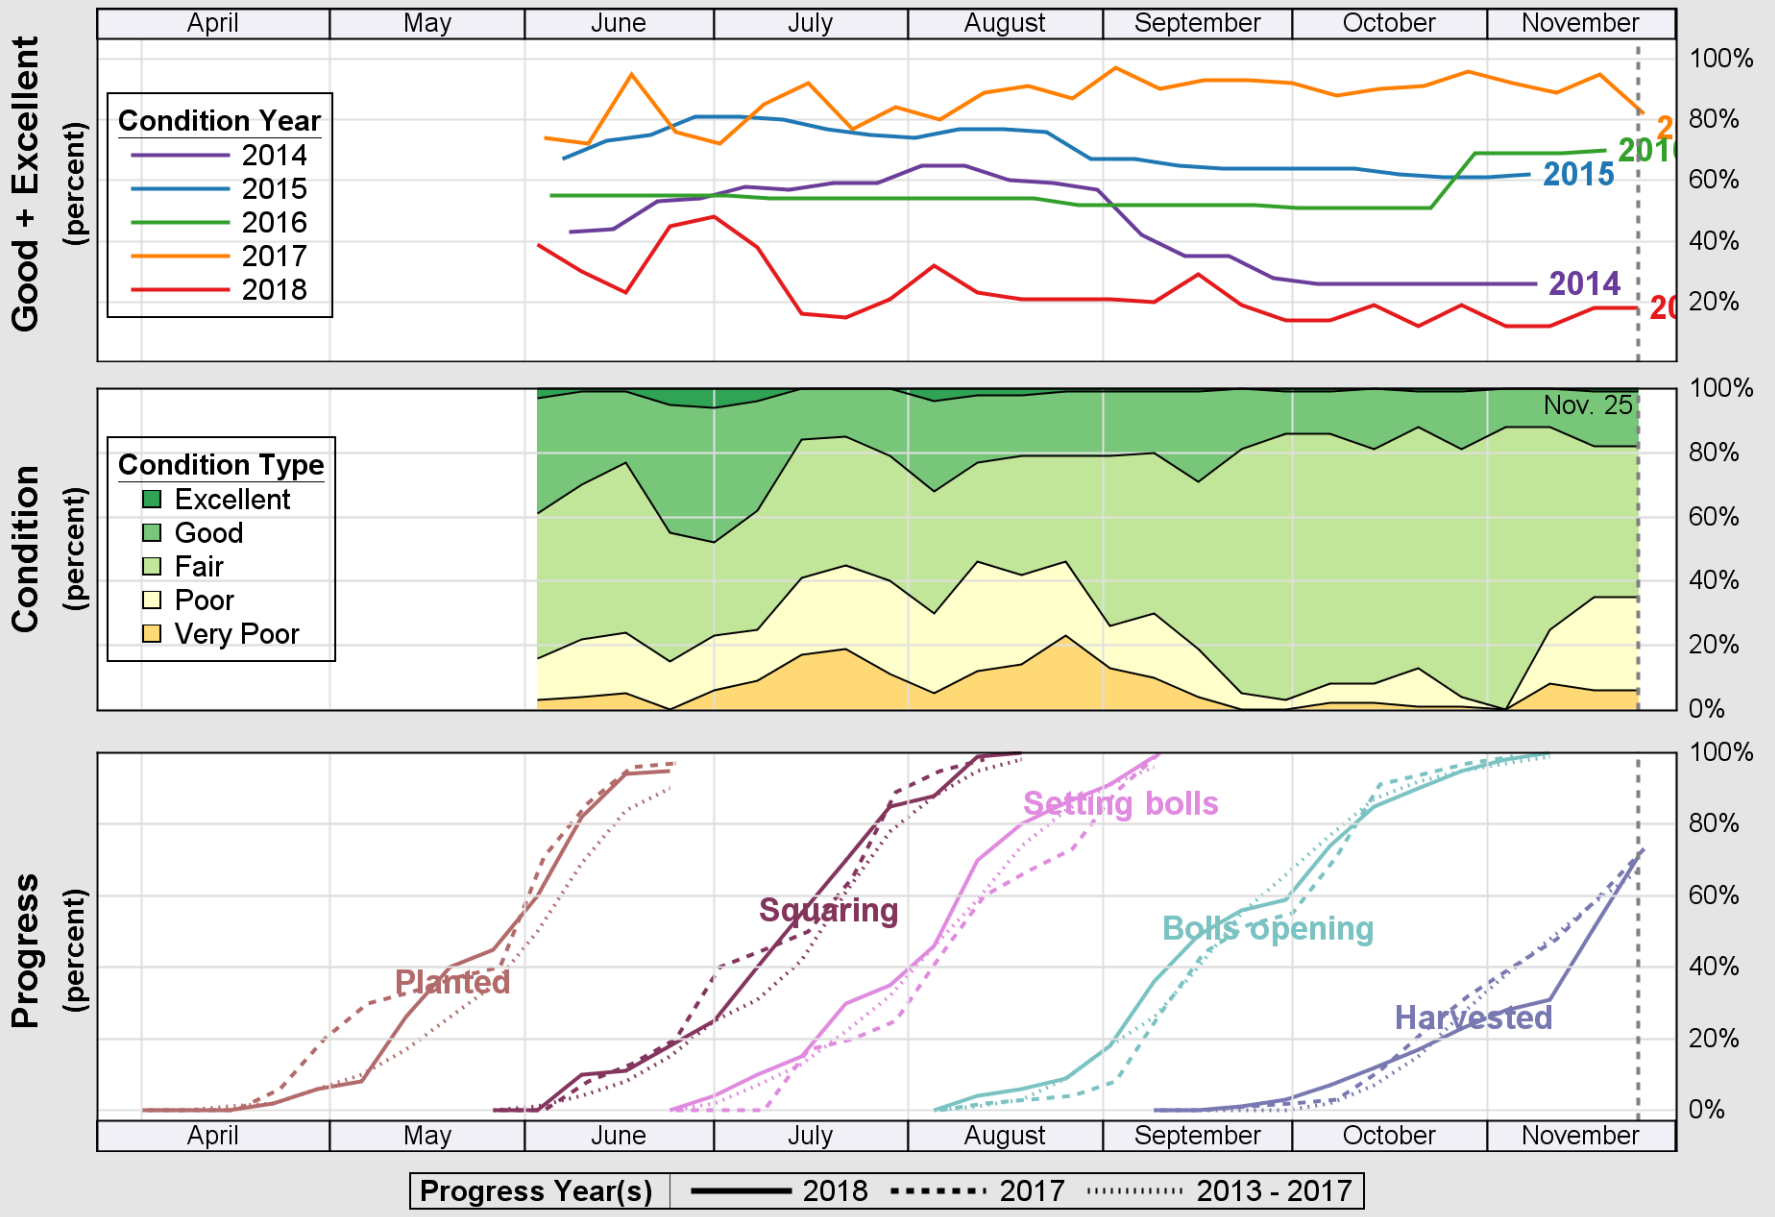

USDA

Crop Progress and Condition: Corn in Oklahoma , 2018

NASS

Source: National Agricultural Statistics Service (NASS), Crop Progress Report

USDA

Crop Progress and Condition: Cotton in Oklahoma , 2018

NASS

Source: National Agricultural Statistics Service (NASS), Crop Progress Report

USDA

Crop Progress and Condition: Pasture and Range in Oklahoma , 2018

NASS

Source: National Agricultural Statistics Service (NASS), Crop Progress Report

USDA

Crop Progress and Condition: Peanuts in Oklahoma , 2018