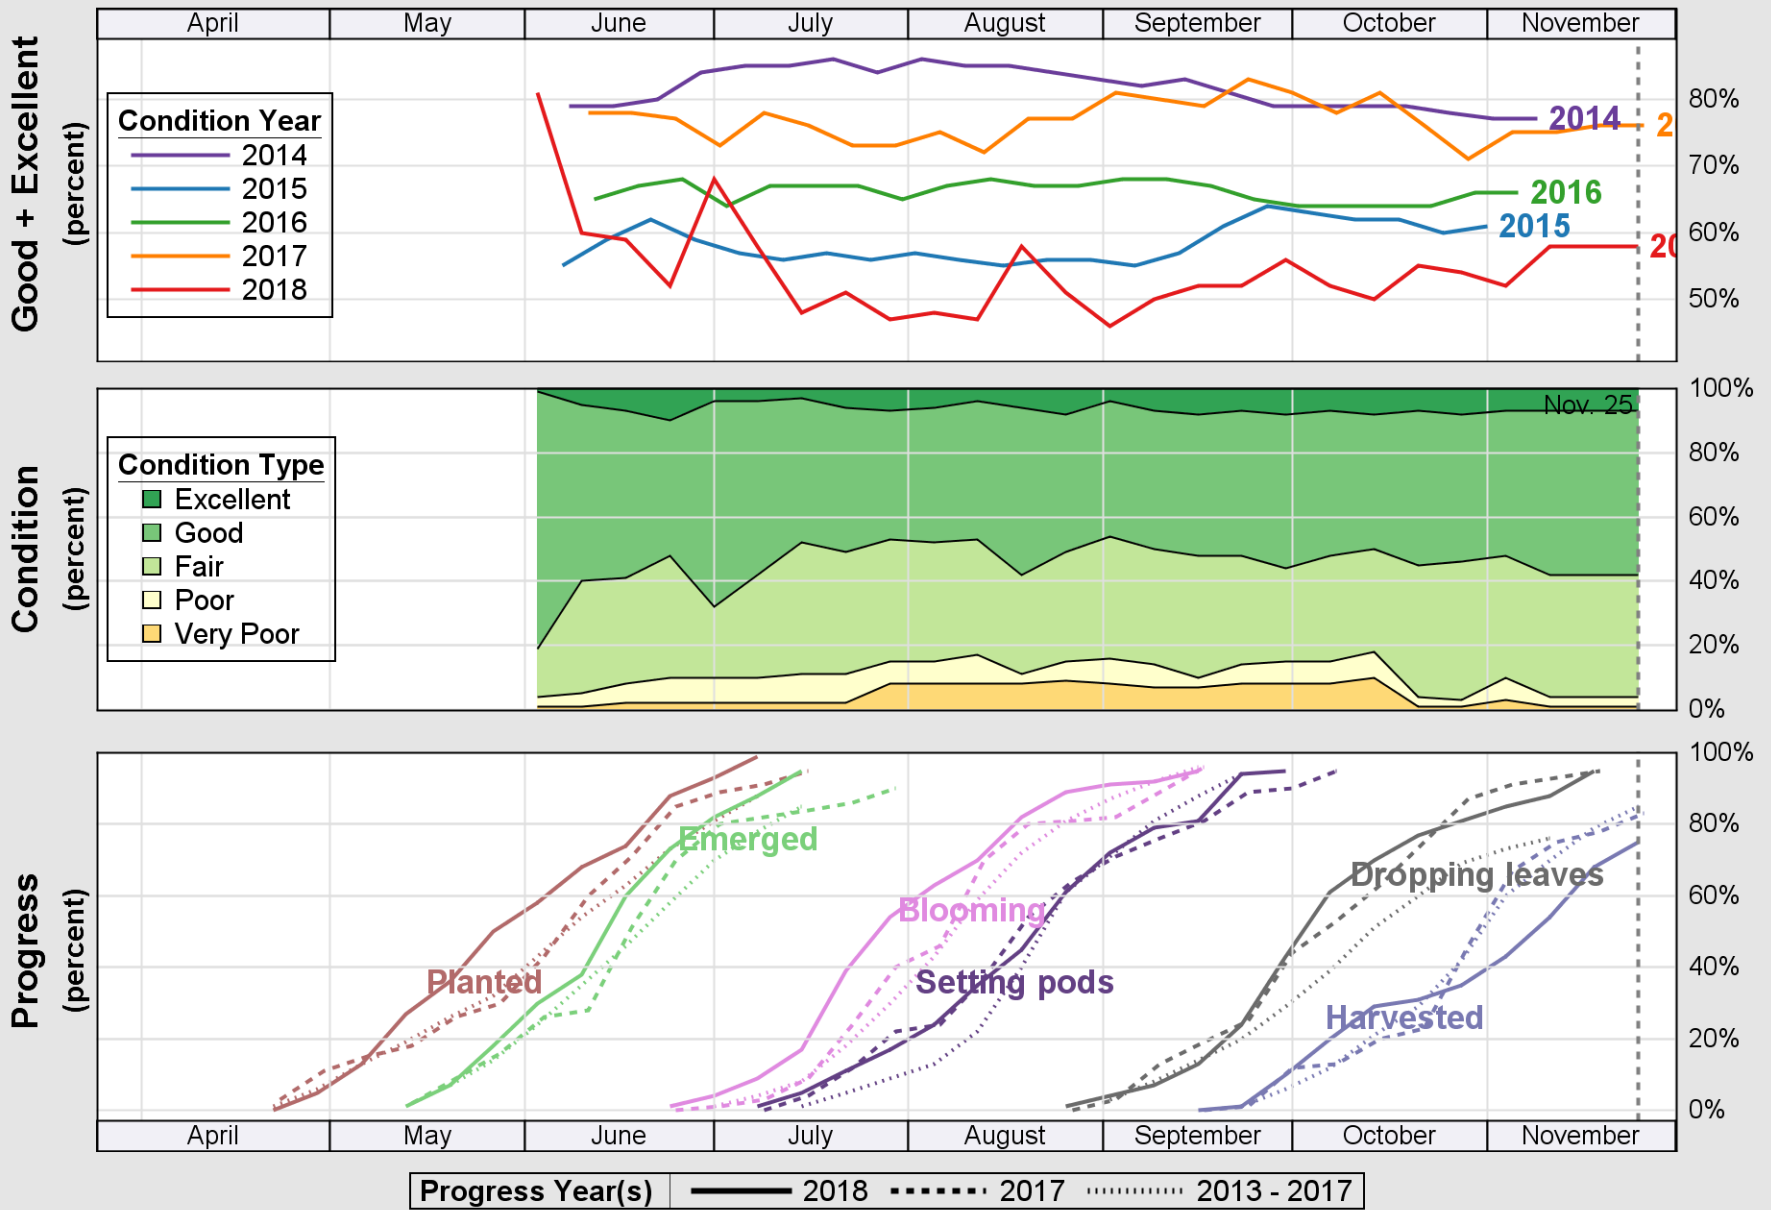

USDA

Crop Progress and Condition: Pasture and Range in Oklahoma , 2018

NASS

Source: National Agricultural Statistics Service (NASS), Crop Progress Report

USDA

Crop Progress and Condition: Peanuts in Oklahoma , 2018

NASS

Source: National Agricultural Statistics Service (NASS), Crop Progress Report

USDA

Crop Progress and Condition: Sorghum in Oklahoma , 2018

NASS

Source: National Agricultural Statistics Service (NASS), Crop Progress Report

USDA

Crop Progress and Condition: Soybeans in Oklahoma , 2018

NASS

Source: National Agricultural Statistics Service (NASS), Crop Progress Report

USDA

Crop Progress and Condition: Winter Wheat in Oklahoma , 2018