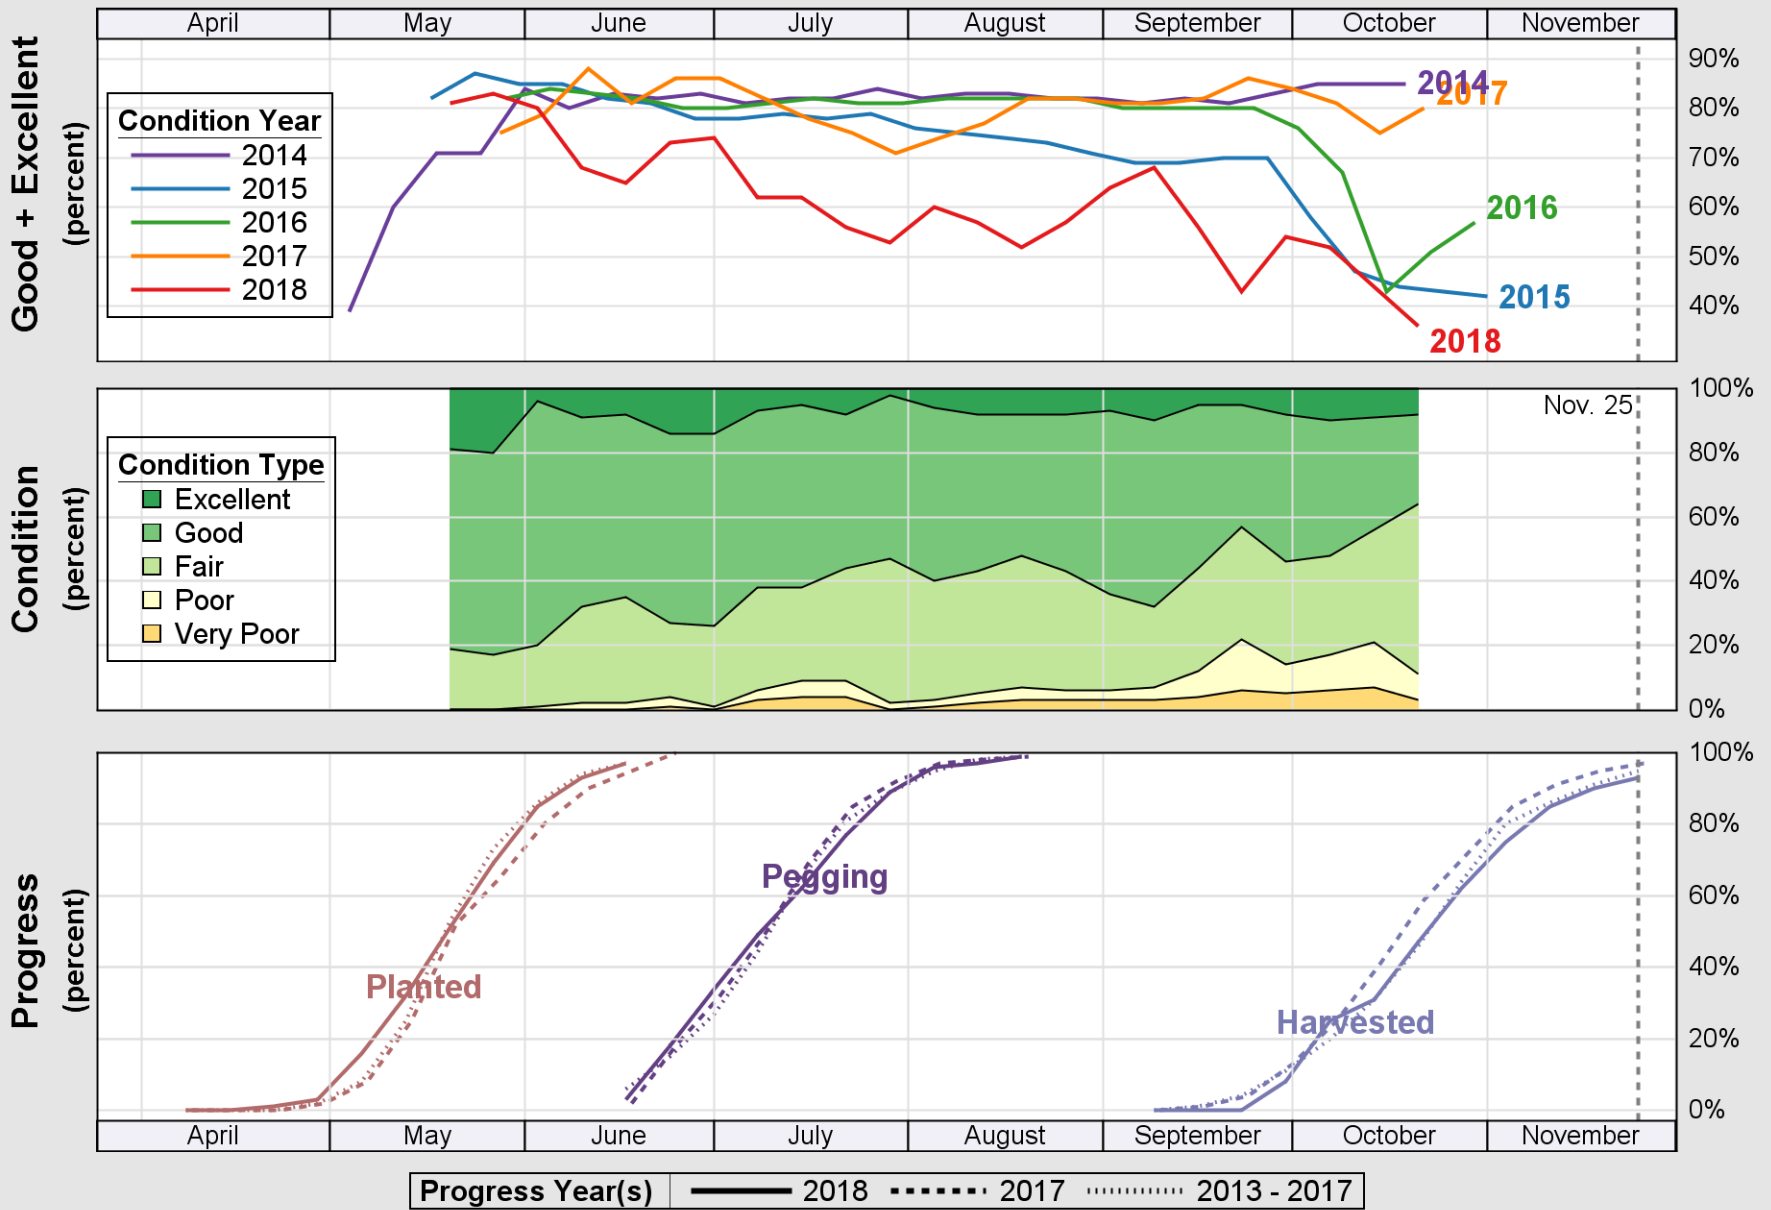

USDA

Crop Progress and Condition: Corn in North Carolina , 2018

NASS

Source: National Agricultural Statistics Service (NASS), Crop Progress Report

USDA

Crop Progress and Condition: Cotton in North Carolina , 2018

NASS

Source: National Agricultural Statistics Service (NASS), Crop Progress Report

USDA Crop Progress and Condition: Pasture and Range in North Carolina , 2018 NASS

Source: National Agricultural Statistics Service (NASS), Crop Progress Report

USDA

Crop Progress and Condition: Peanuts in North Carolina , 2018

NASS

Source: National Agricultural Statistics Service (NASS), Crop Progress Report

USDA

Crop Progress and Condition: Soybeans in North Carolina , 2018