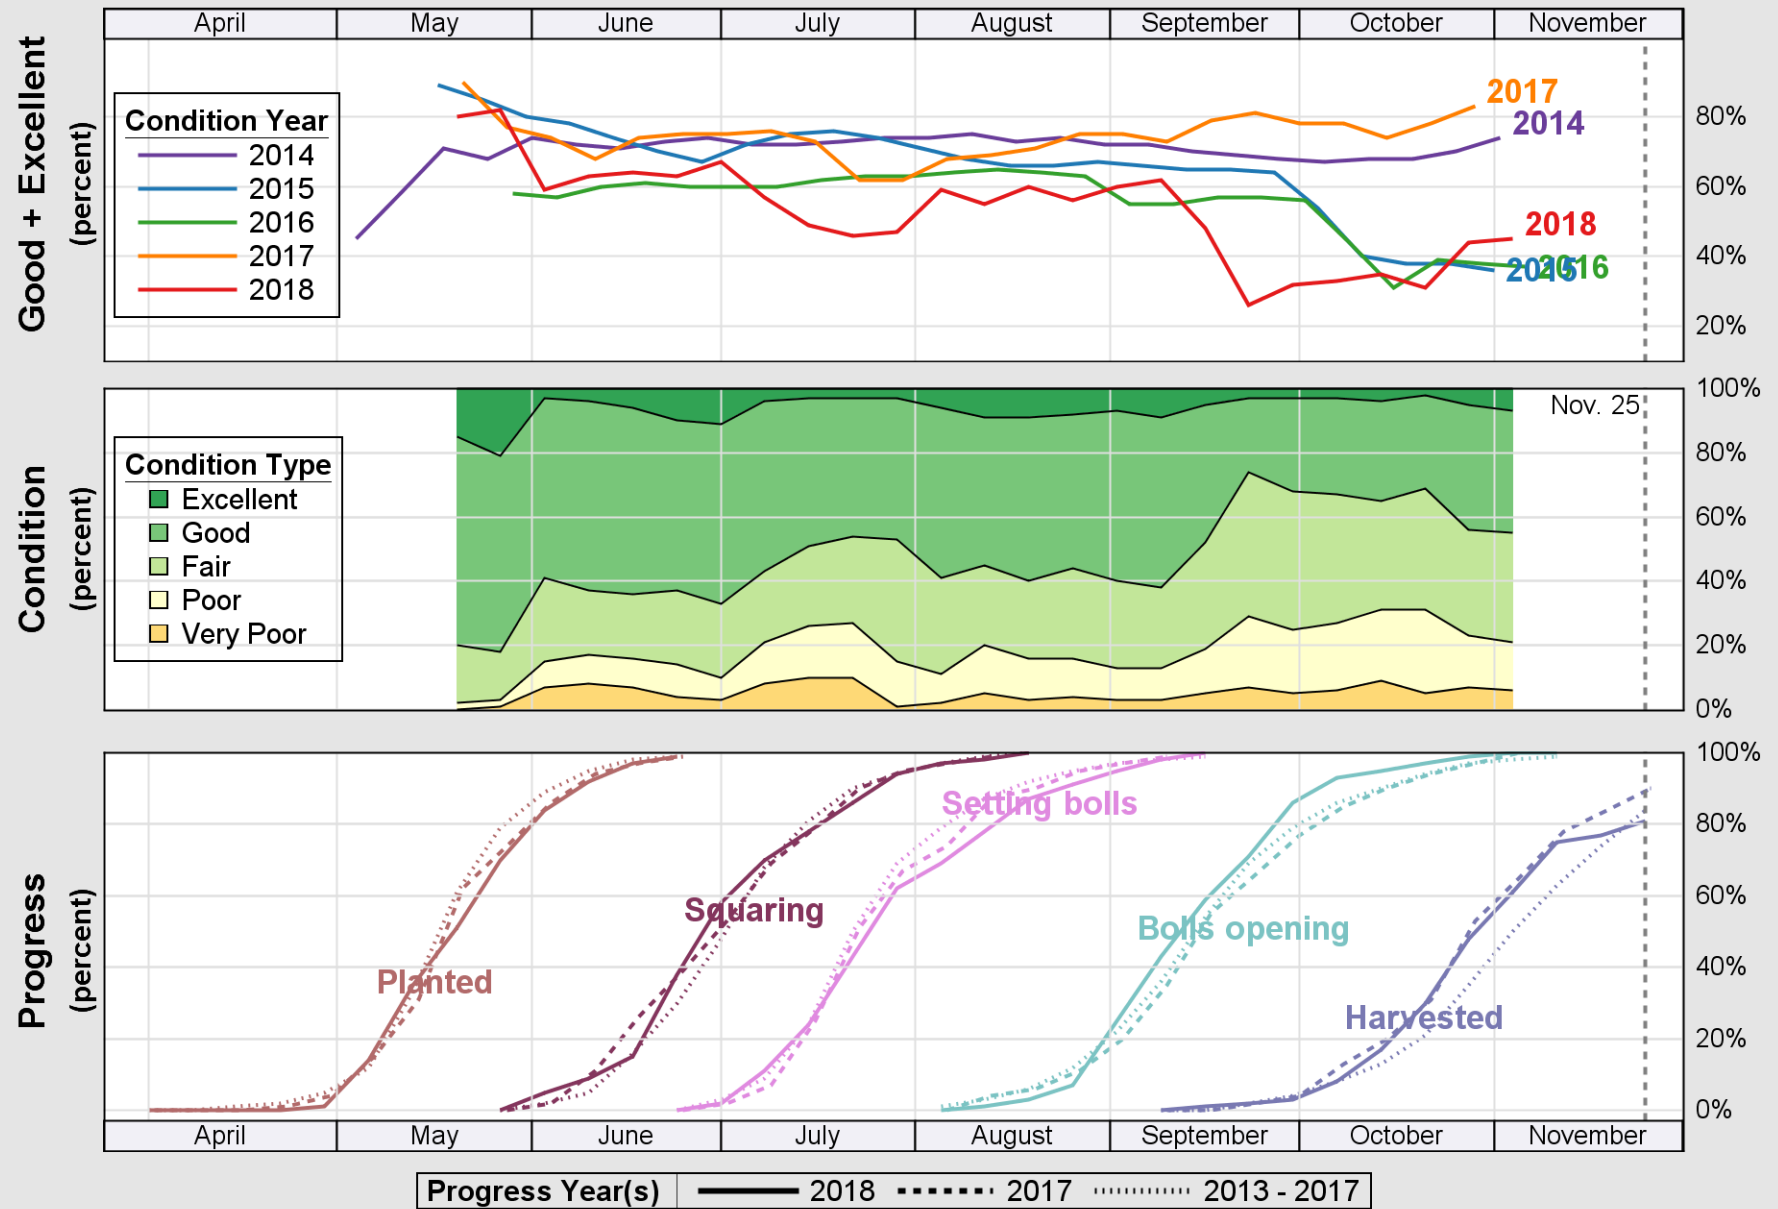

USDA

Crop Progress and Condition: Corn in North Carolina , 2018

NASS

Source: National Agricultural Statistics Service (NASS), Crop Progress Report

USDA

Crop Progress and Condition: Cotton in North Carolina , 2018

NASS

Source: National Agricultural Statistics Service (NASS), Crop Progress Report

USDA Crop Progress and Condition: Pasture and Range in North Carolina , 2018 NASS

Source: National Agricultural Statistics Service (NASS), Crop Progress Report

USDA

Crop Progress and Condition: Peanuts in North Carolina , 2018

NASS

Source: National Agricultural Statistics Service (NASS), Crop Progress Report

USDA

Crop Progress and Condition: Soybeans in North Carolina , 2018