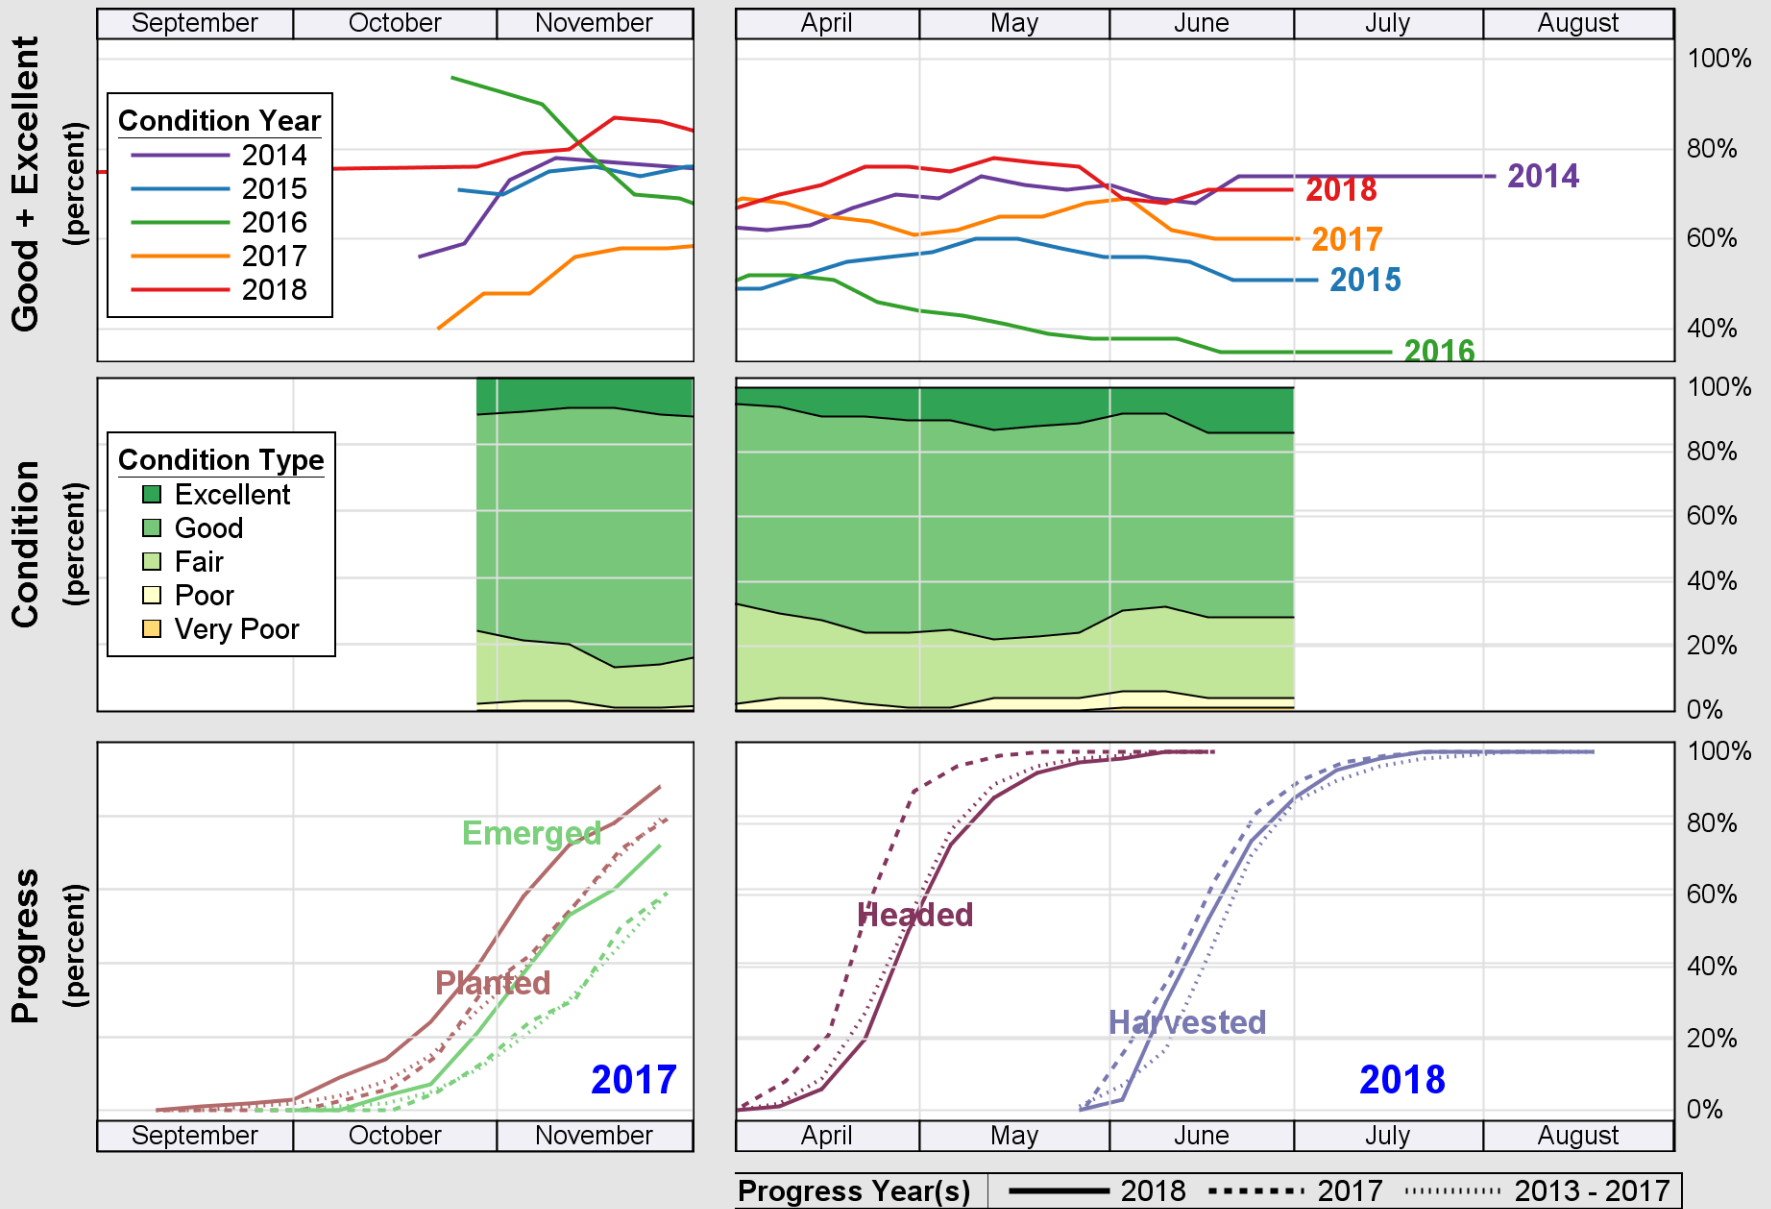

USDA

Crop Progress and Condition: Peanuts in North Carolina , 2018

NASS

Source: National Agricultural Statistics Service (NASS), Crop Progress Report

USDA

Crop Progress and Condition: Soybeans in North Carolina , 2018

NASS

Source: National Agricultural Statistics Service (NASS), Crop Progress Report

Source: National Agricultural Statistics Service (NASS), Crop Progress Report