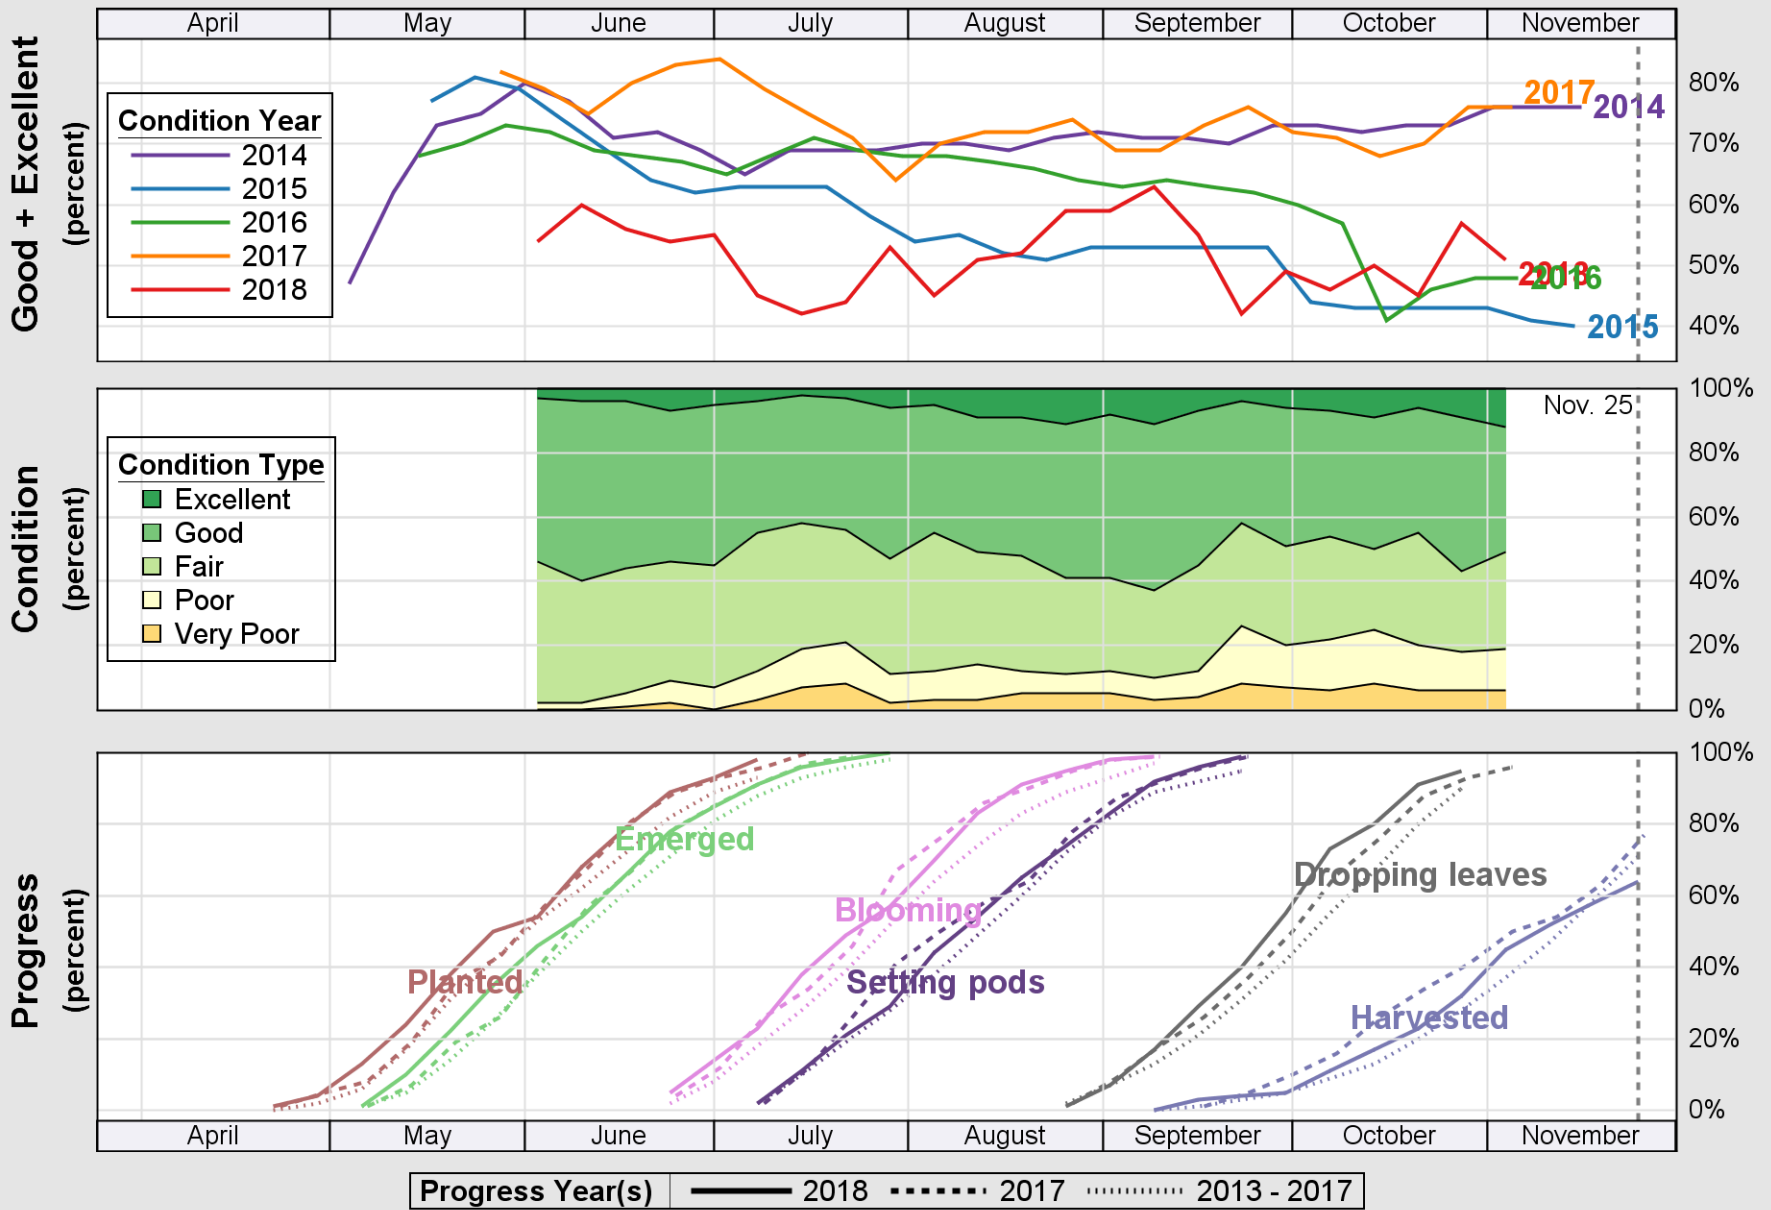

USDA

Crop Progress and Condition: Peanuts in North Carolina , 2018

NASS

Source: National Agricultural Statistics Service (NASS), Crop Progress Report

USDA

Crop Progress and Condition: Soybeans in North Carolina , 2018

NASS

Source: National Agricultural Statistics Service (NASS), Crop Progress Report

Source: National Agricultural Statistics Service (NASS), Crop Progress Report