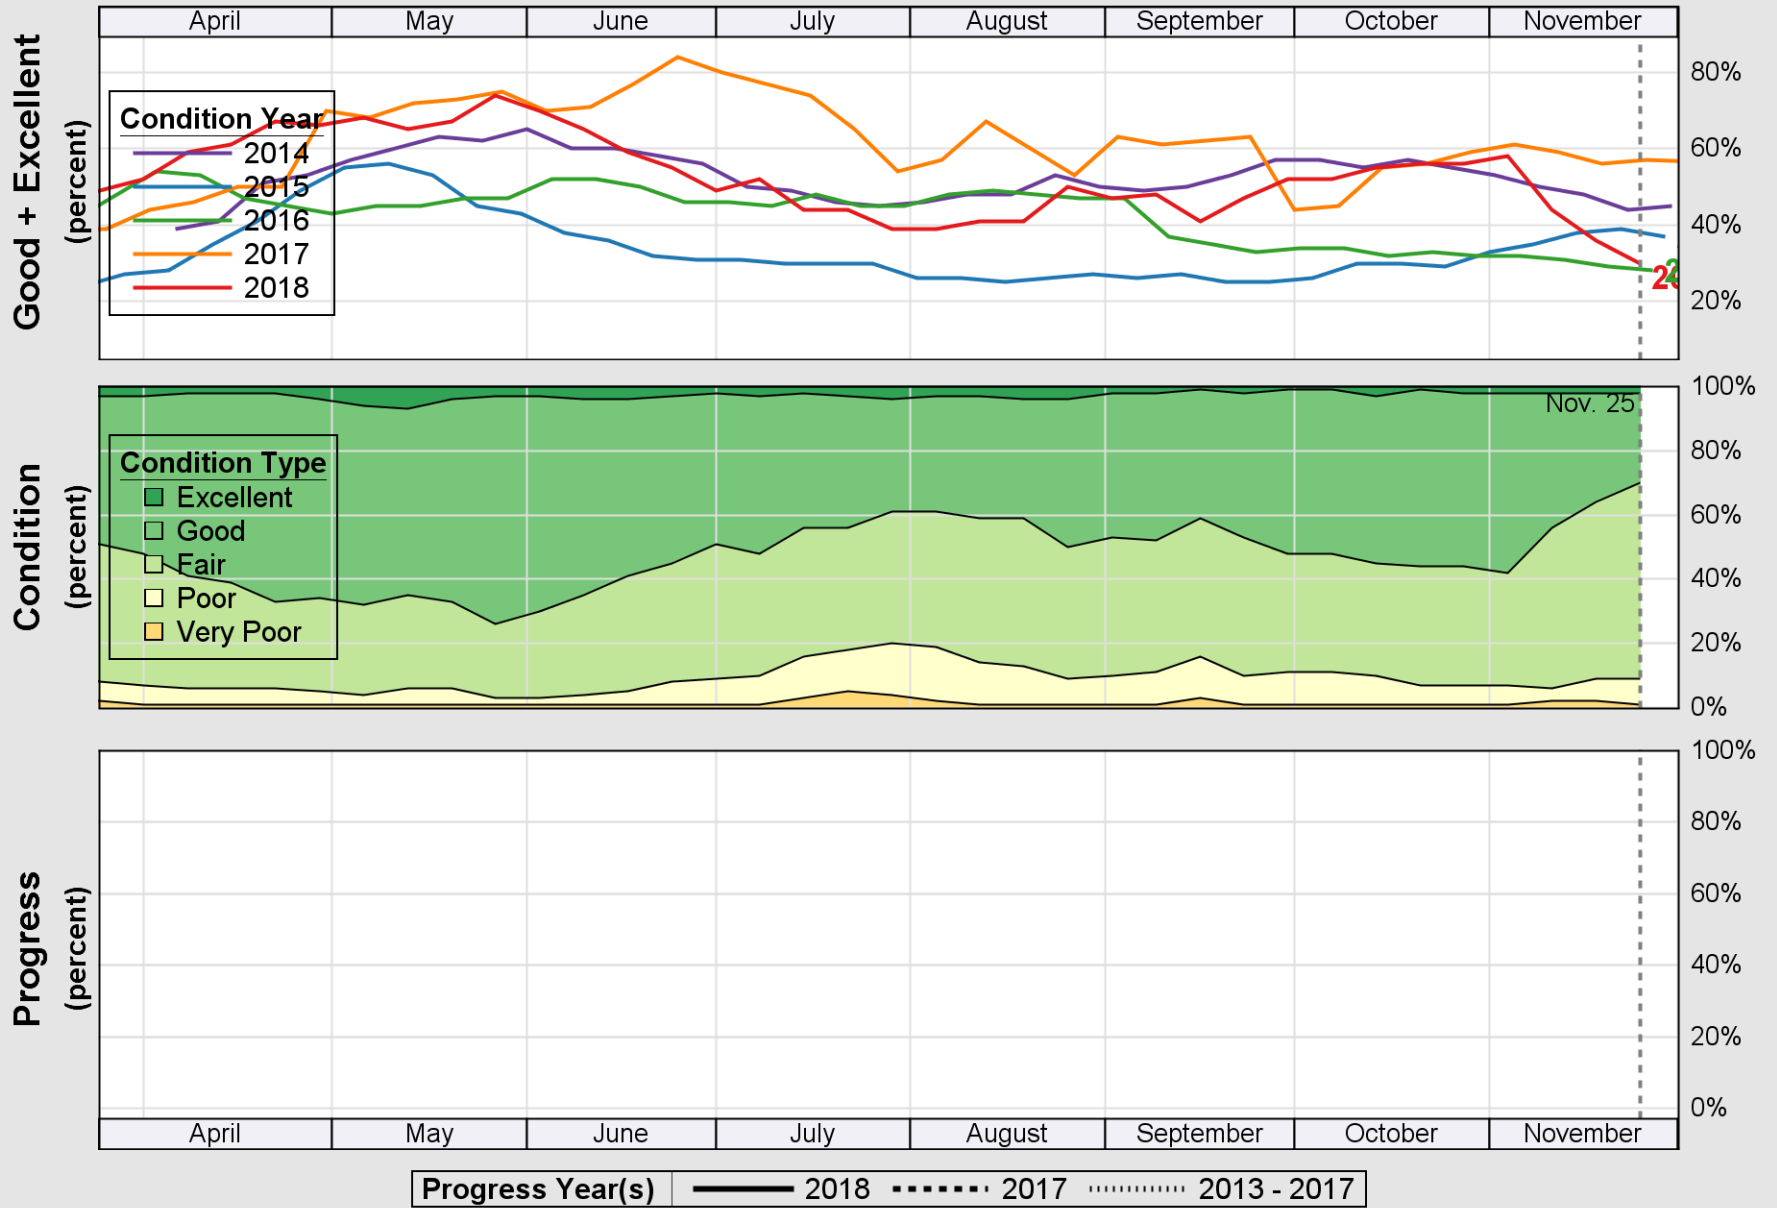

USDA

Crop Progress and Condition: Corn in North Carolina , 2018

NASS

Source: National Agricultural Statistics Service (NASS), Crop Progress Report

USDA

Crop Progress and Condition: Cotton in North Carolina , 2018

NASS

Source: National Agricultural Statistics Service (NASS), Crop Progress Report

USDA Crop Progress and Condition: Pasture and Range in North Carolina , 2018 NASS

Source: National Agricultural Statistics Service (NASS), Crop Progress Report

USDA

Crop Progress and Condition: Peanuts in North Carolina , 2018

NASS

Source: National Agricultural Statistics Service (NASS), Crop Progress Report

USDA

Crop Progress and Condition: Soybeans in North Carolina , 2018