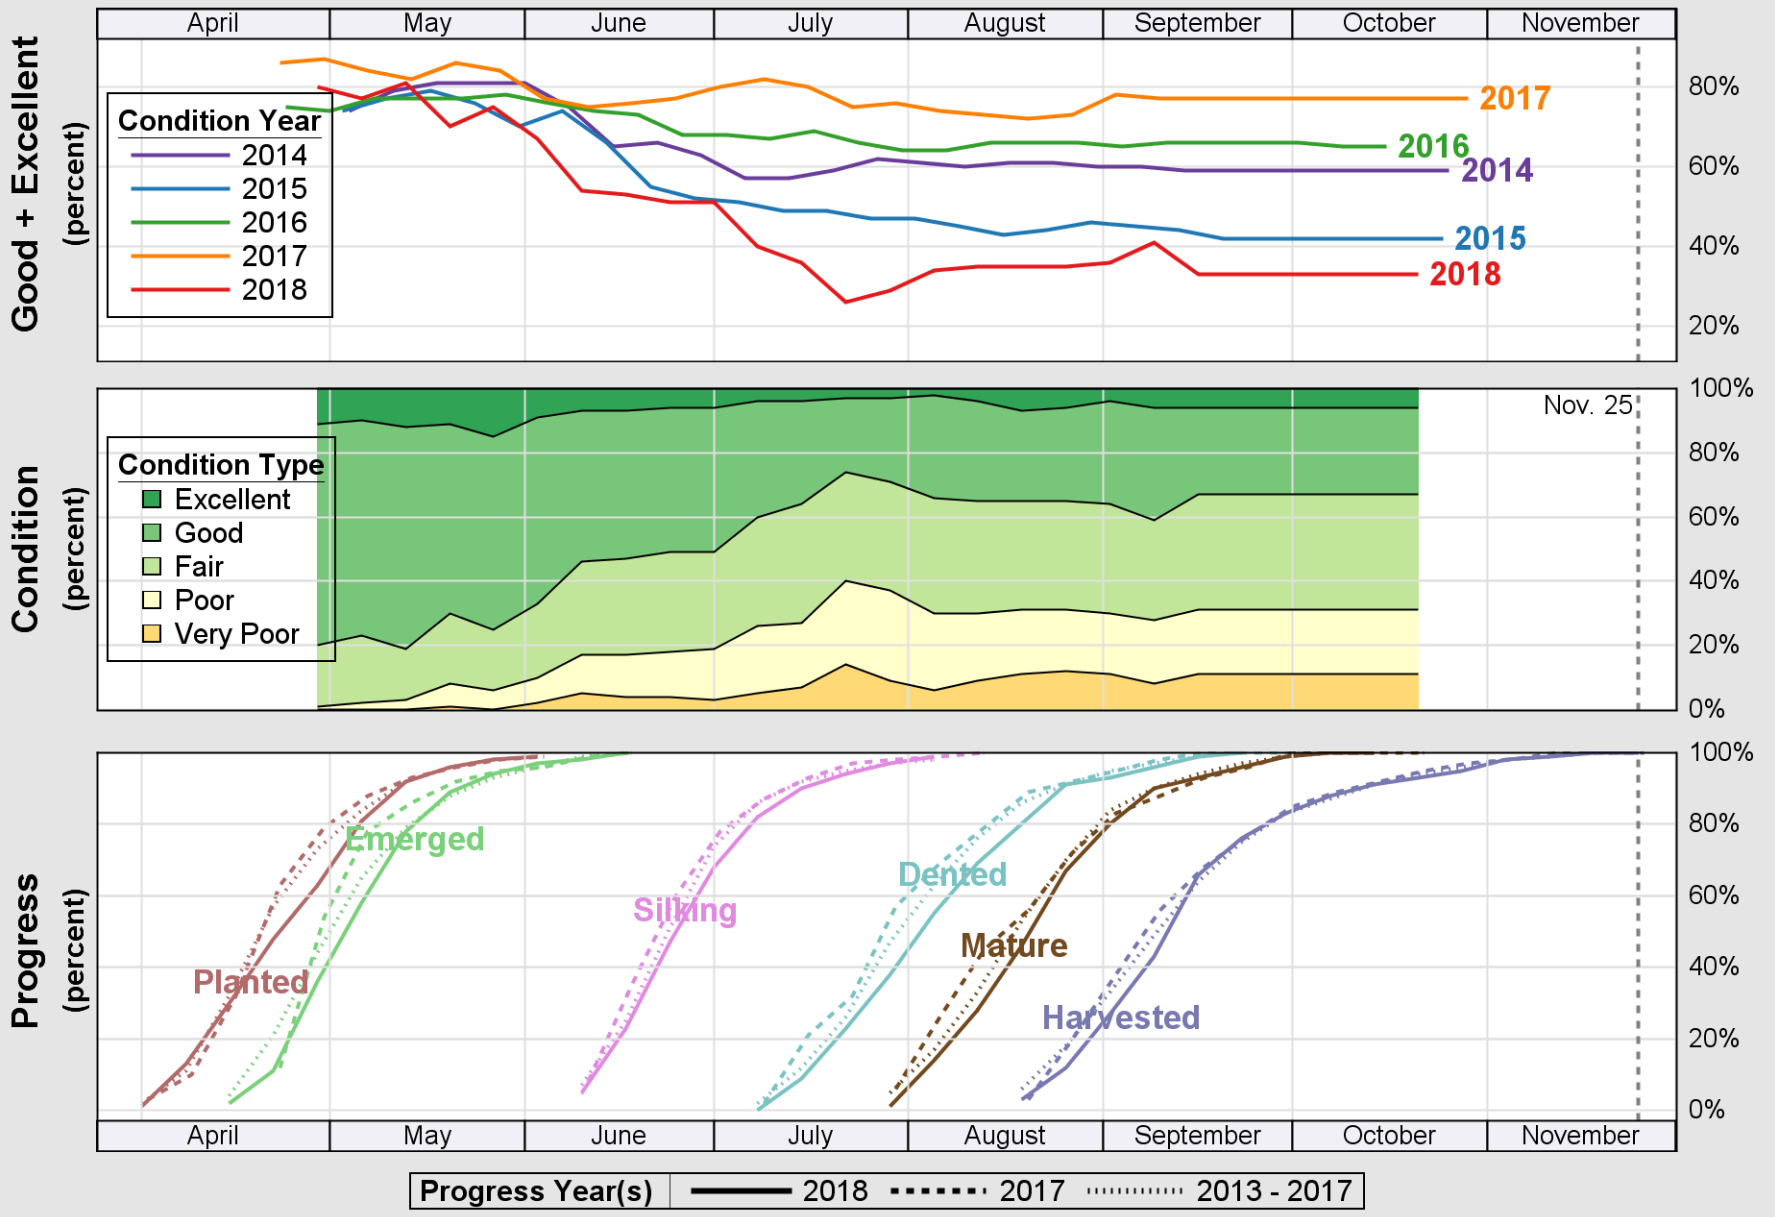

USDA

Crop Progress and Condition: Corn in North Carolina , 2018

NASS

Source: National Agricultural Statistics Service (NASS), Crop Progress Report

USDA

Crop Progress and Condition: Cotton in North Carolina , 2018

NASS

Source: National Agricultural Statistics Service (NASS), Crop Progress Report

USDA Crop Progress and Condition: Pasture and Range in North Carolina , 2018 NASS

Source: National Agricultural Statistics Service (NASS), Crop Progress Report

USDA

Crop Progress and Condition: Peanuts in North Carolina , 2018

NASS

Source: National Agricultural Statistics Service (NASS), Crop Progress Report

USDA

Crop Progress and Condition: Soybeans in North Carolina , 2018