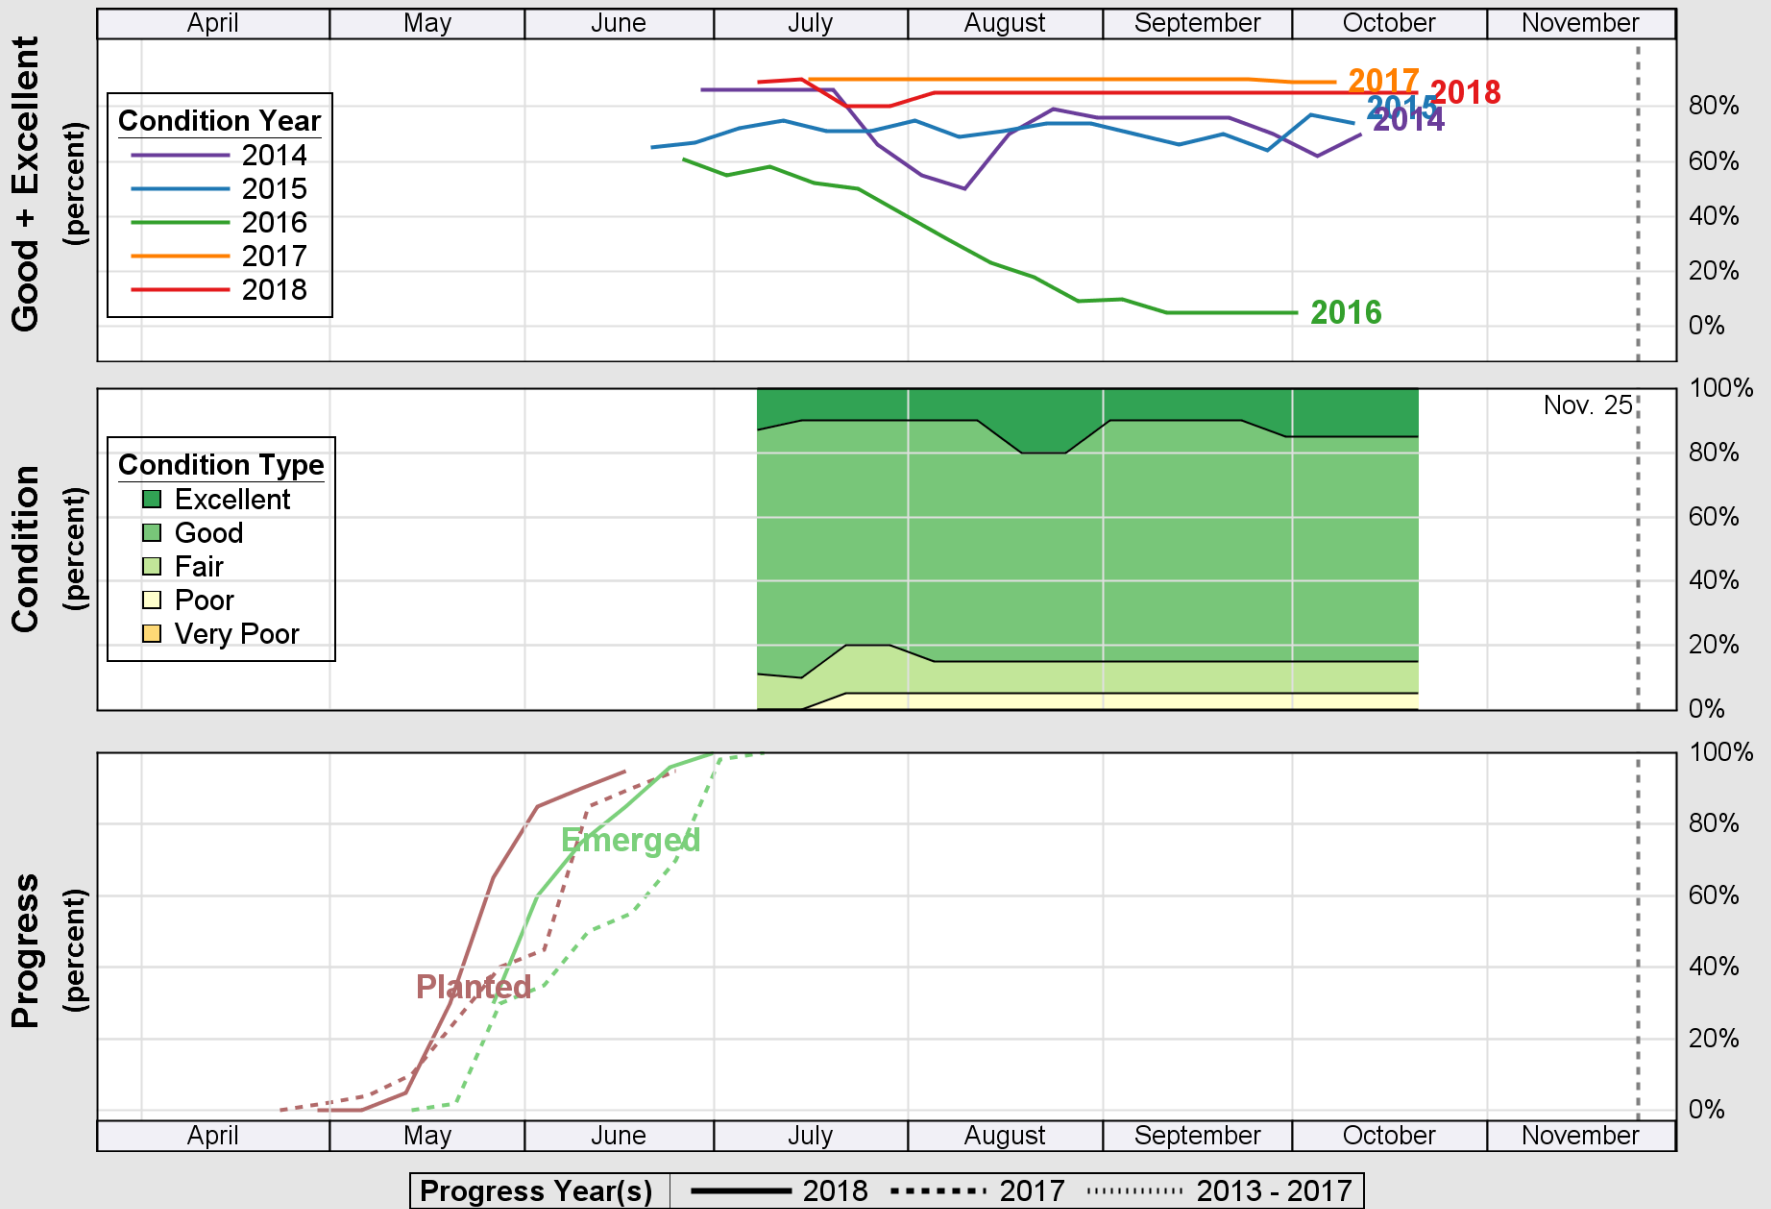

USDA

Crop Progress and Condition: Corn in Massachusetts , 2018

NASS

Source: National Agricultural Statistics Service (NASS), Crop Progress Report

USDA Crop Progress and Condition: Pasture and Range in Massachusetts , 2018 NASS

Source: National Agricultural Statistics Service (NASS), Crop Progress Report