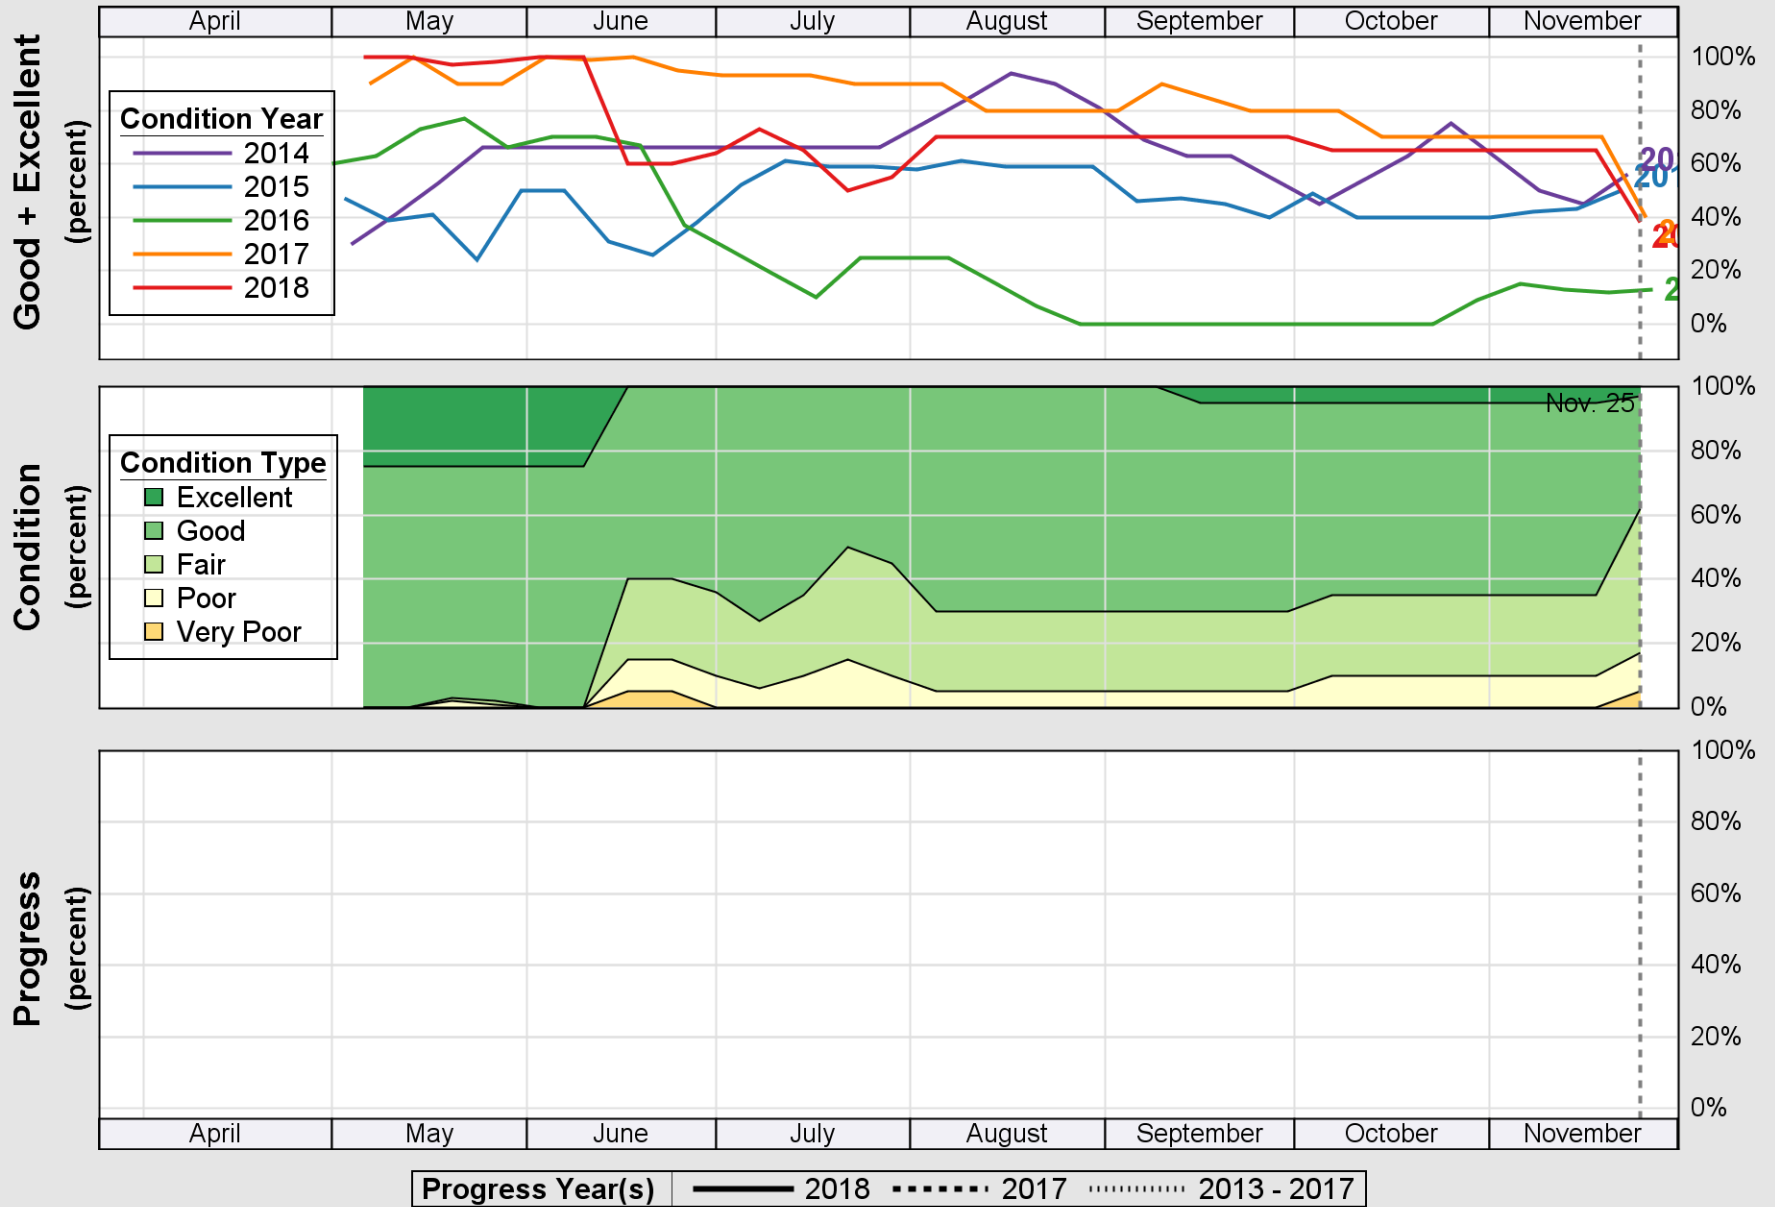

USDA

Crop Progress and Condition: Corn in Massachusetts , 2018

NASS

Source: National Agricultural Statistics Service (NASS), Crop Progress Report

USDA Crop Progress and Condition: Pasture and Range in Massachusetts , 2018 NASS

Source: National Agricultural Statistics Service (NASS), Crop Progress Report