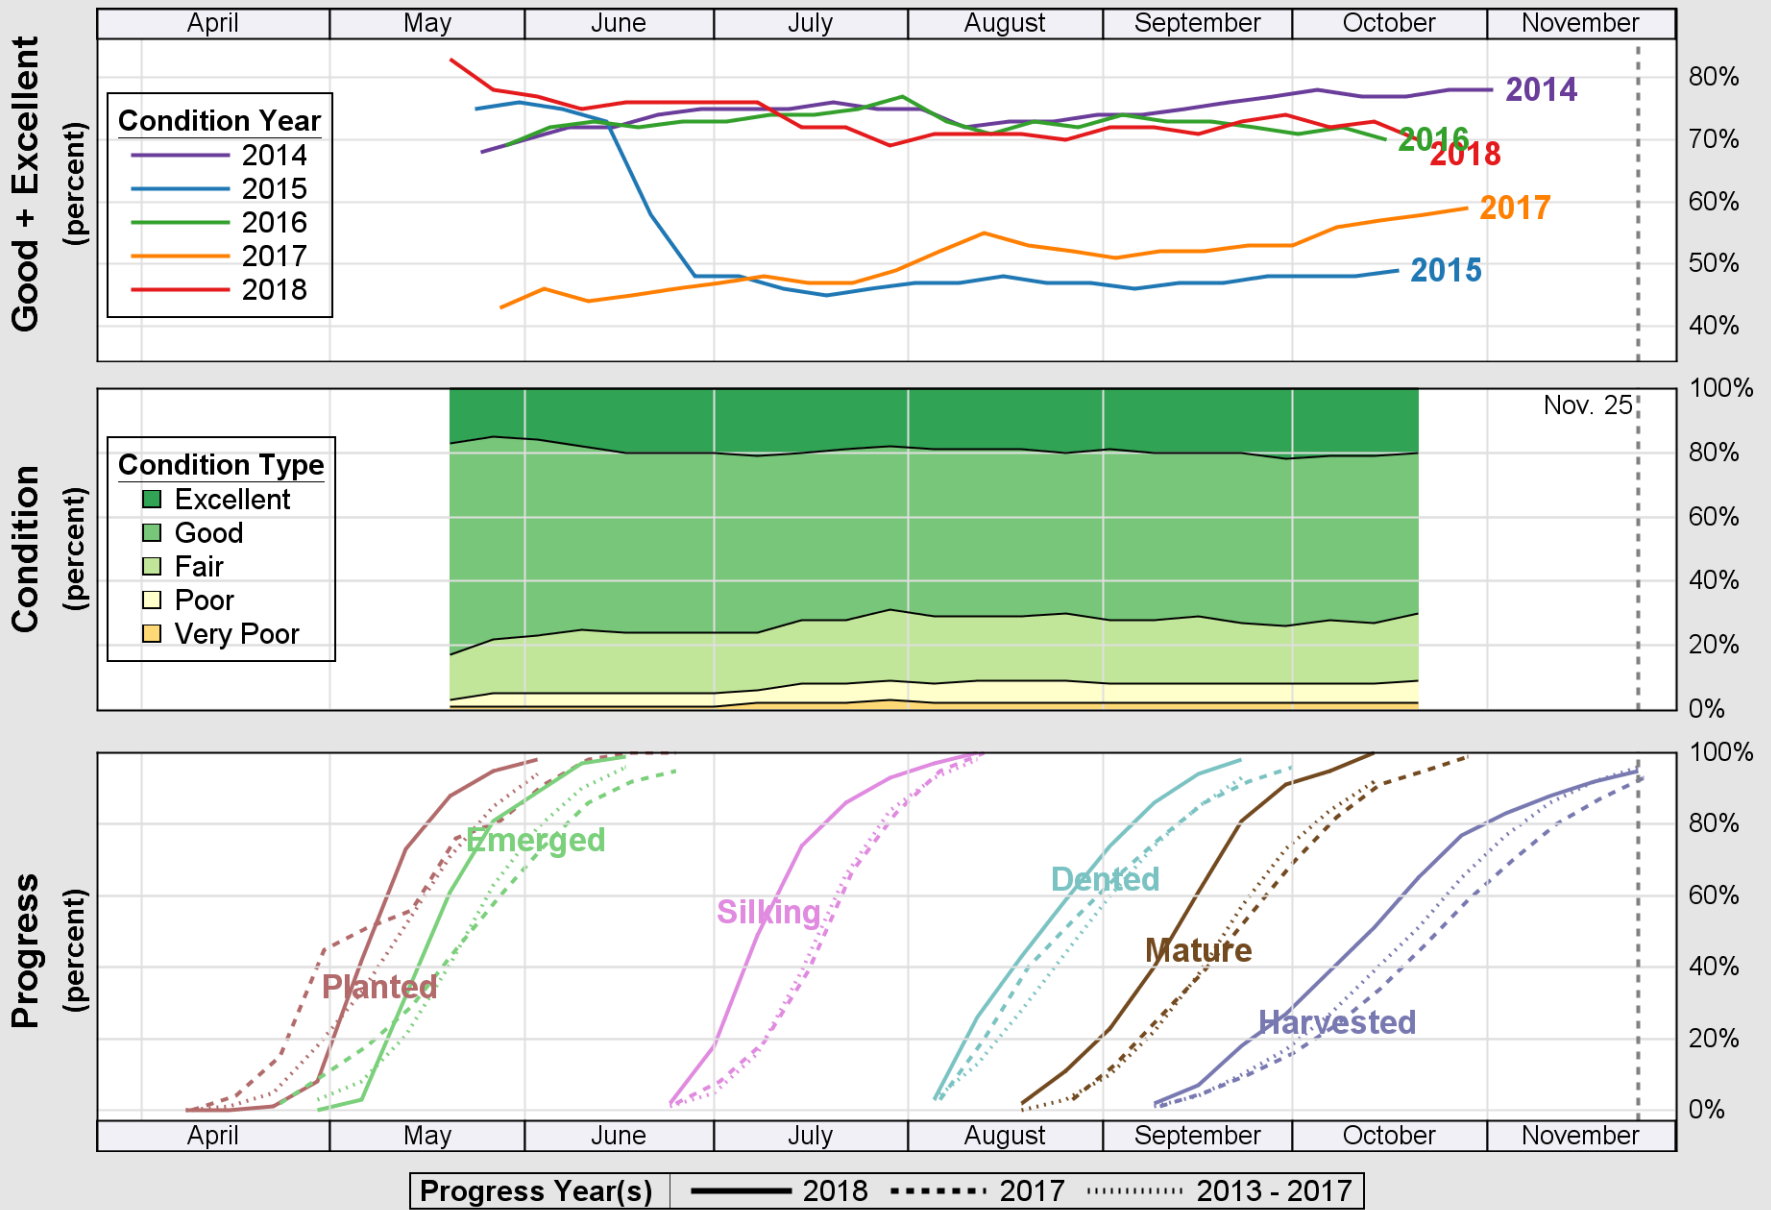

USDA

Crop Progress and Condition: Corn in Indiana , 2018

NASS

Source: National Agricultural Statistics Service (NASS), Crop Progress Report

Source: National Agricultural Statistics Service (NASS), Crop Progress Report

USDA

Crop Progress and Condition: Soybeans in Indiana , 2018

NASS

Source: National Agricultural Statistics Service (NASS), Crop Progress Report

USDA

Crop Progress and Condition: Winter Wheat in Indiana , 2018

NASS

Source: National Agricultural Statistics Service (NASS), Crop Progress Report