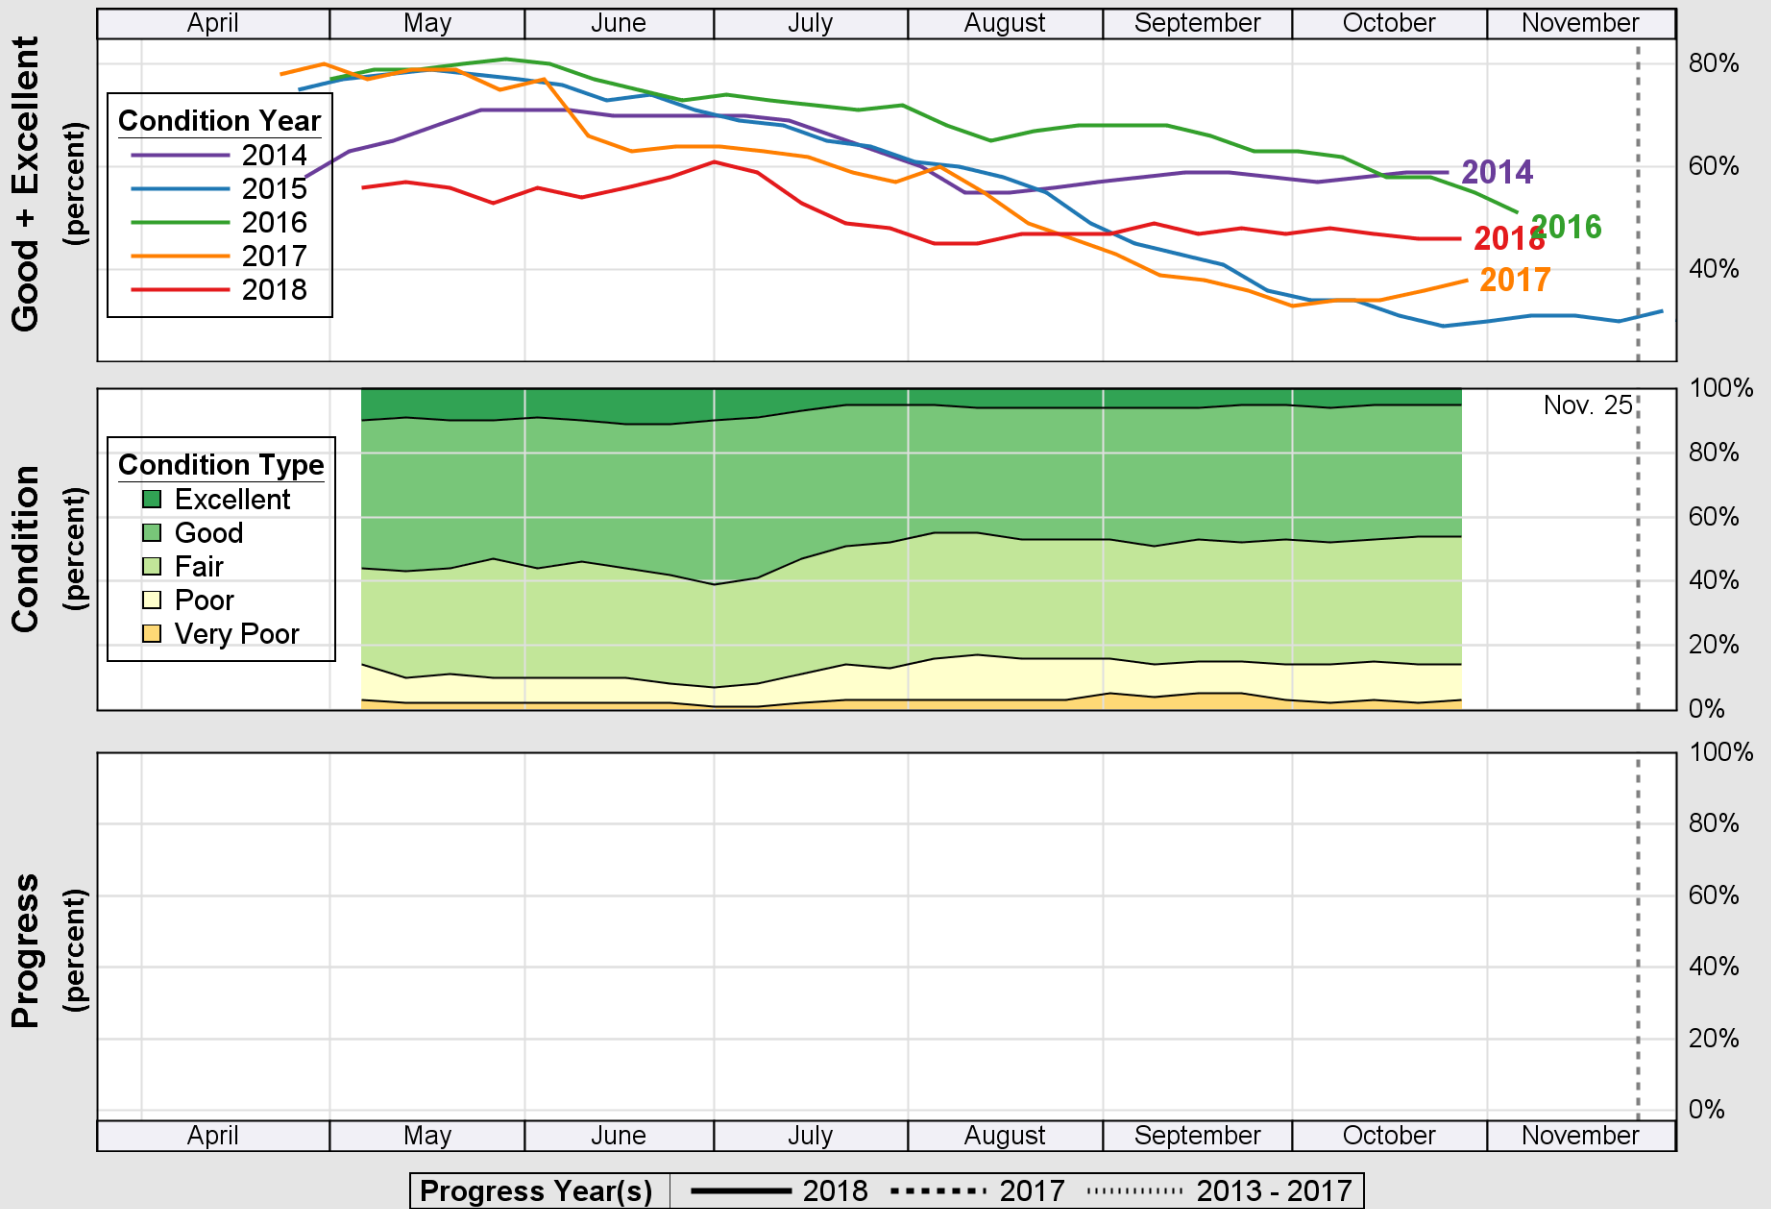

USDA

Crop Progress and Condition: Corn in Indiana , 2018

NASS

Source: National Agricultural Statistics Service (NASS), Crop Progress Report

Source: National Agricultural Statistics Service (NASS), Crop Progress Report

USDA

Crop Progress and Condition: Soybeans in Indiana , 2018

NASS

Source: National Agricultural Statistics Service (NASS), Crop Progress Report

USDA

Crop Progress and Condition: Winter Wheat in Indiana , 2018