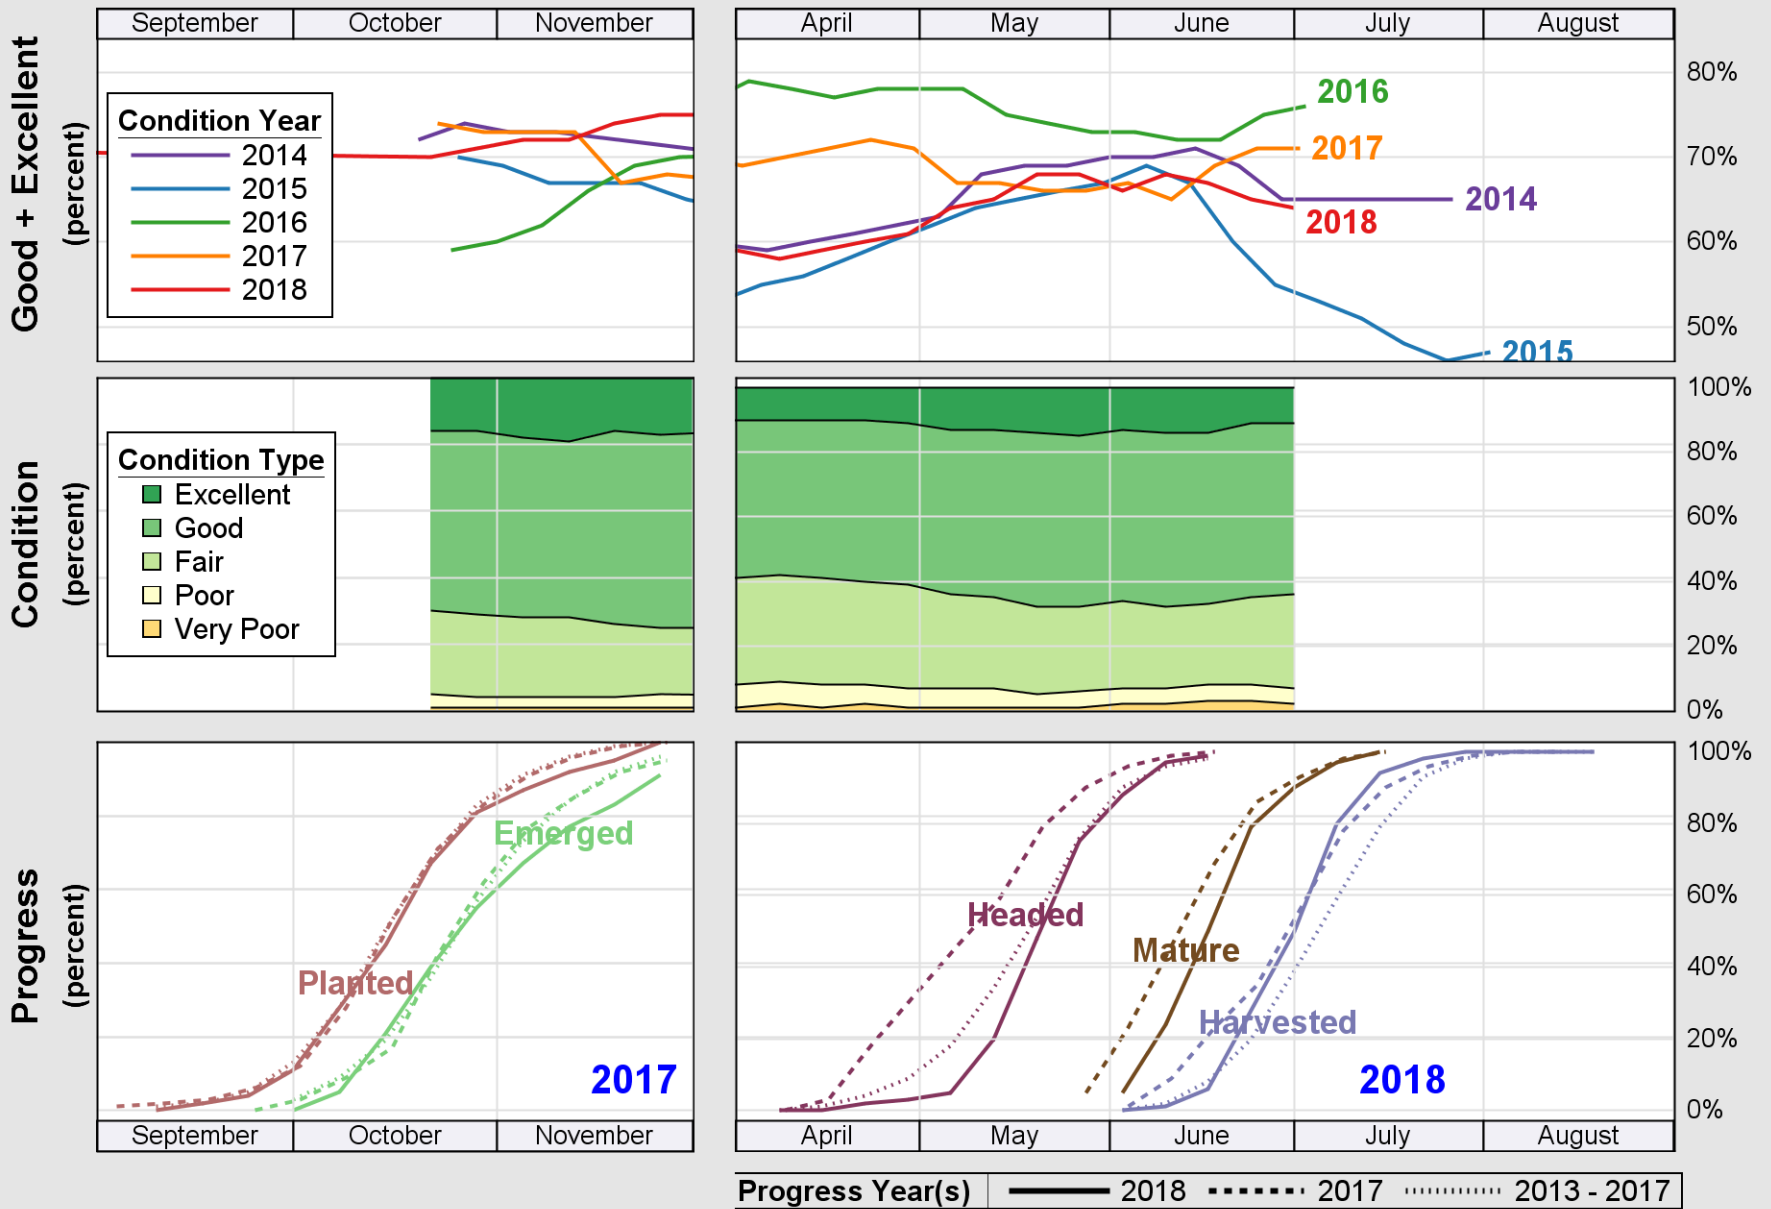

USDA

Crop Progress and Condition: Corn in Indiana , 2018

NASS

Source: National Agricultural Statistics Service (NASS), Crop Progress Report

Source: National Agricultural Statistics Service (NASS), Crop Progress Report

USDA

Crop Progress and Condition: Soybeans in Indiana , 2018

NASS

Source: National Agricultural Statistics Service (NASS), Crop Progress Report

USDA

Crop Progress and Condition: Winter Wheat in Indiana , 2018

NASS

Source: National Agricultural Statistics Service (NASS), Crop Progress Report