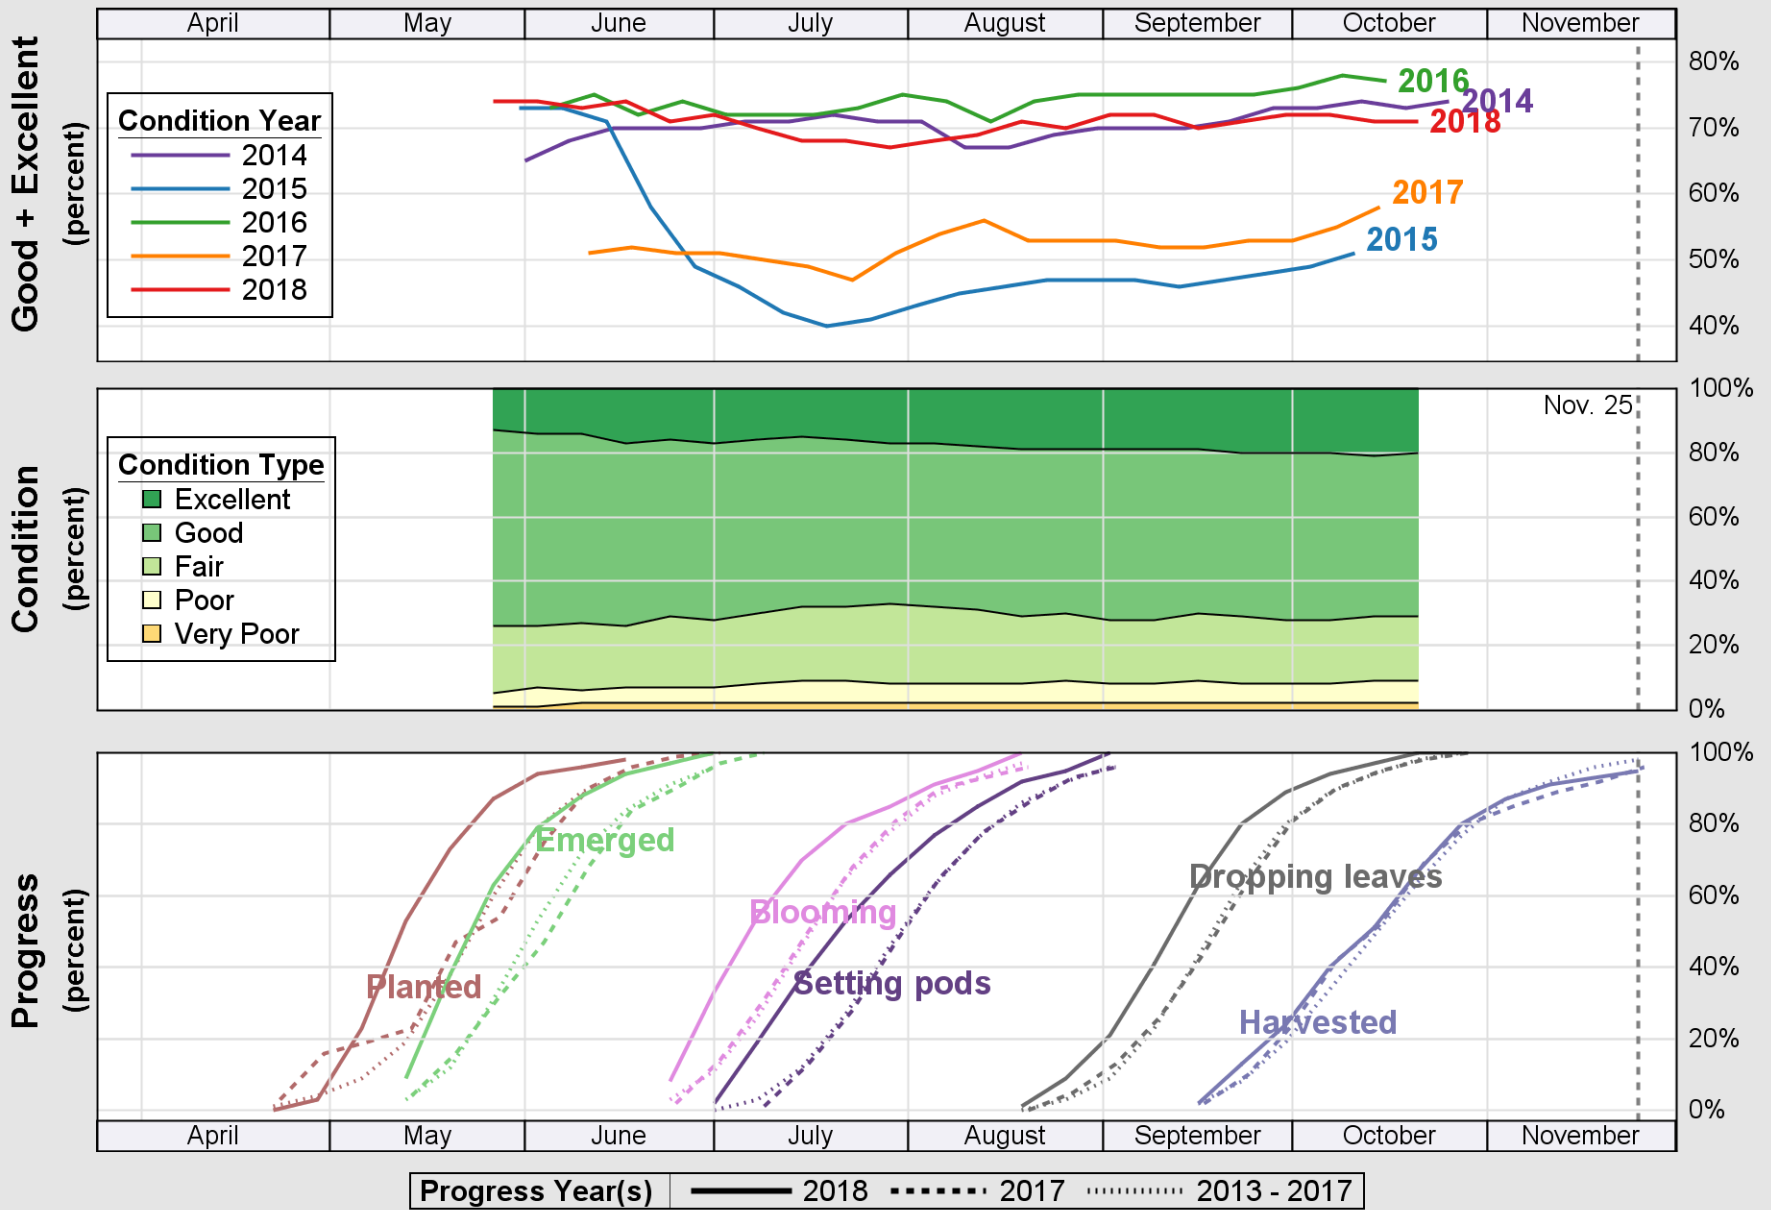

USDA

Crop Progress and Condition: Corn in Indiana , 2018

NASS

Source: National Agricultural Statistics Service (NASS), Crop Progress Report

Source: National Agricultural Statistics Service (NASS), Crop Progress Report

USDA

Crop Progress and Condition: Soybeans in Indiana , 2018

NASS

Source: National Agricultural Statistics Service (NASS), Crop Progress Report

USDA

Crop Progress and Condition: Winter Wheat in Indiana , 2018

NASS

Source: National Agricultural Statistics Service (NASS), Crop Progress Report