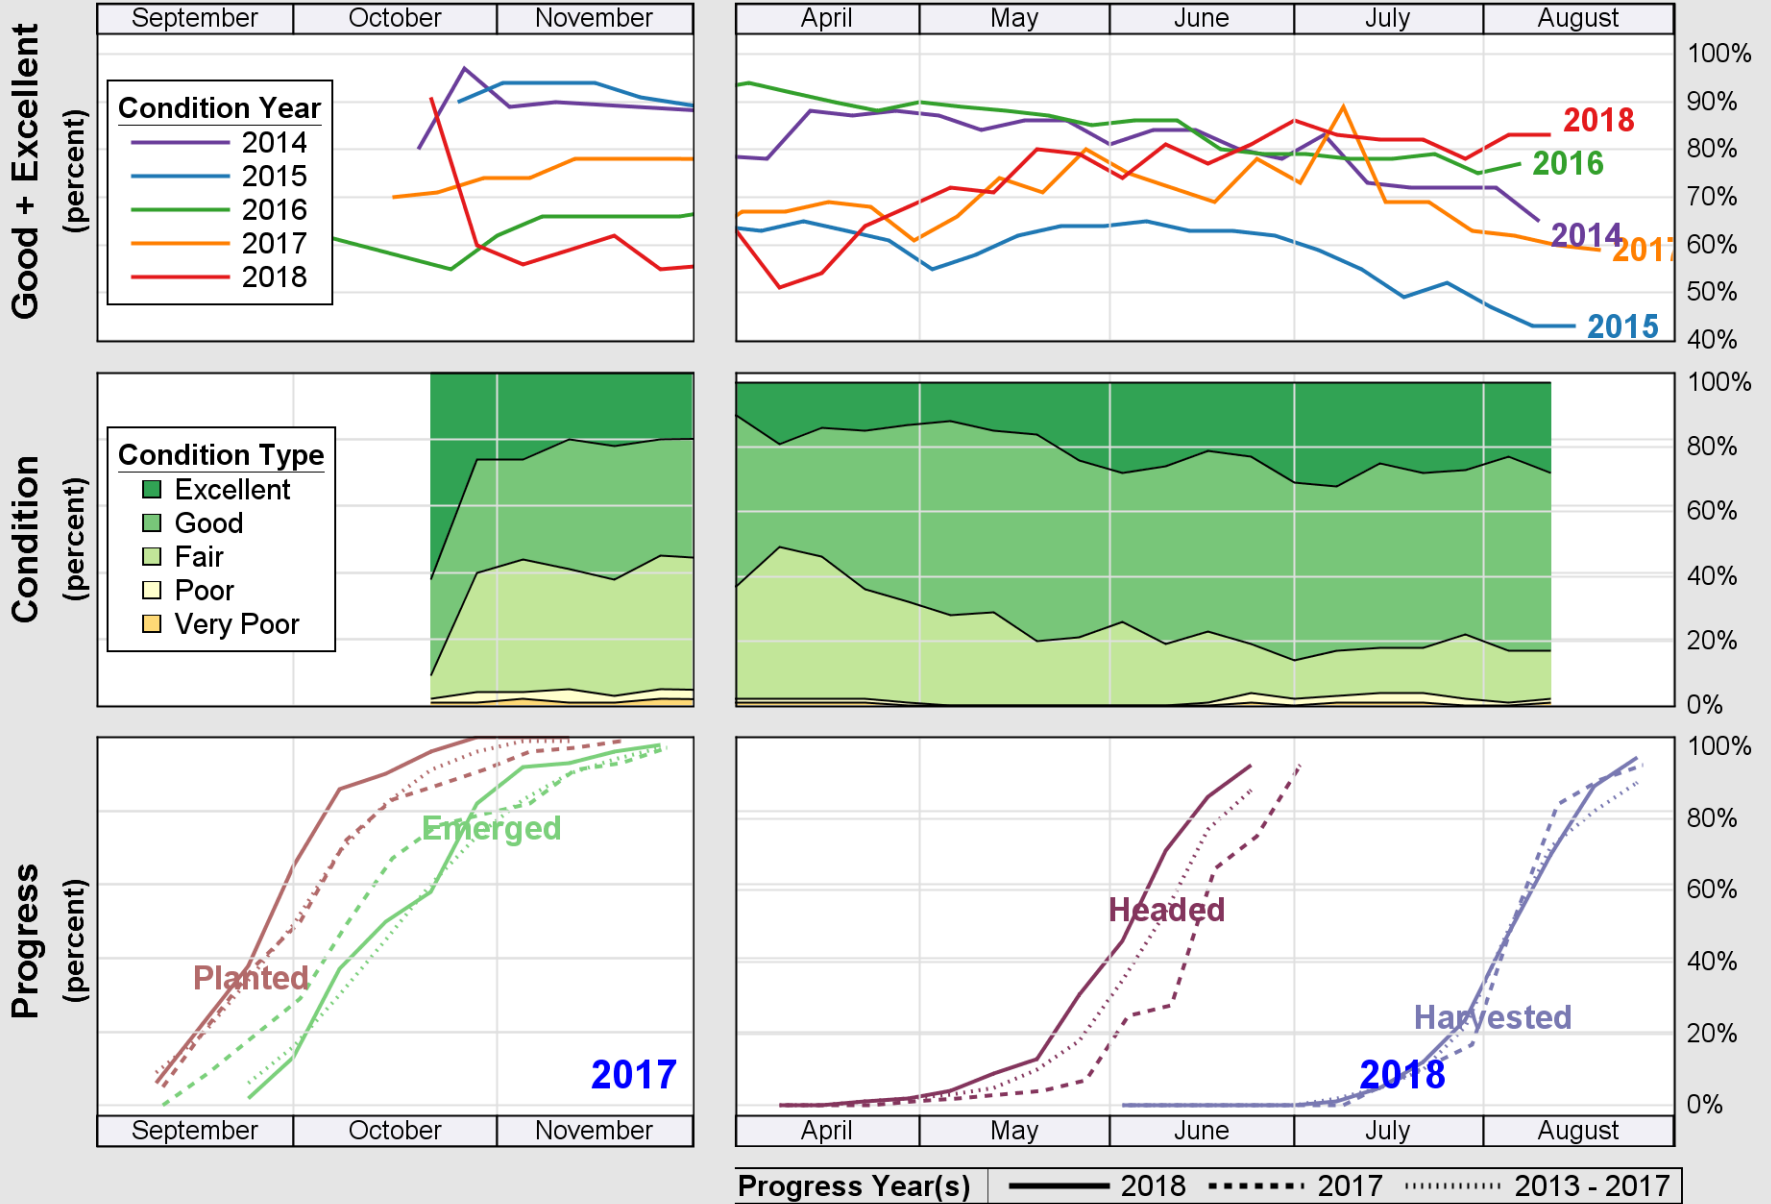

USDA

Crop Progress and Condition: Sugar Beets in Idaho , 2018

NASS

Source: National Agricultural Statistics Service (NASS), Crop Progress Report

USDA

Crop Progress and Condition: Winter Wheat in Idaho , 2018

NASS

Source: National Agricultural Statistics Service (NASS), Crop Progress Report