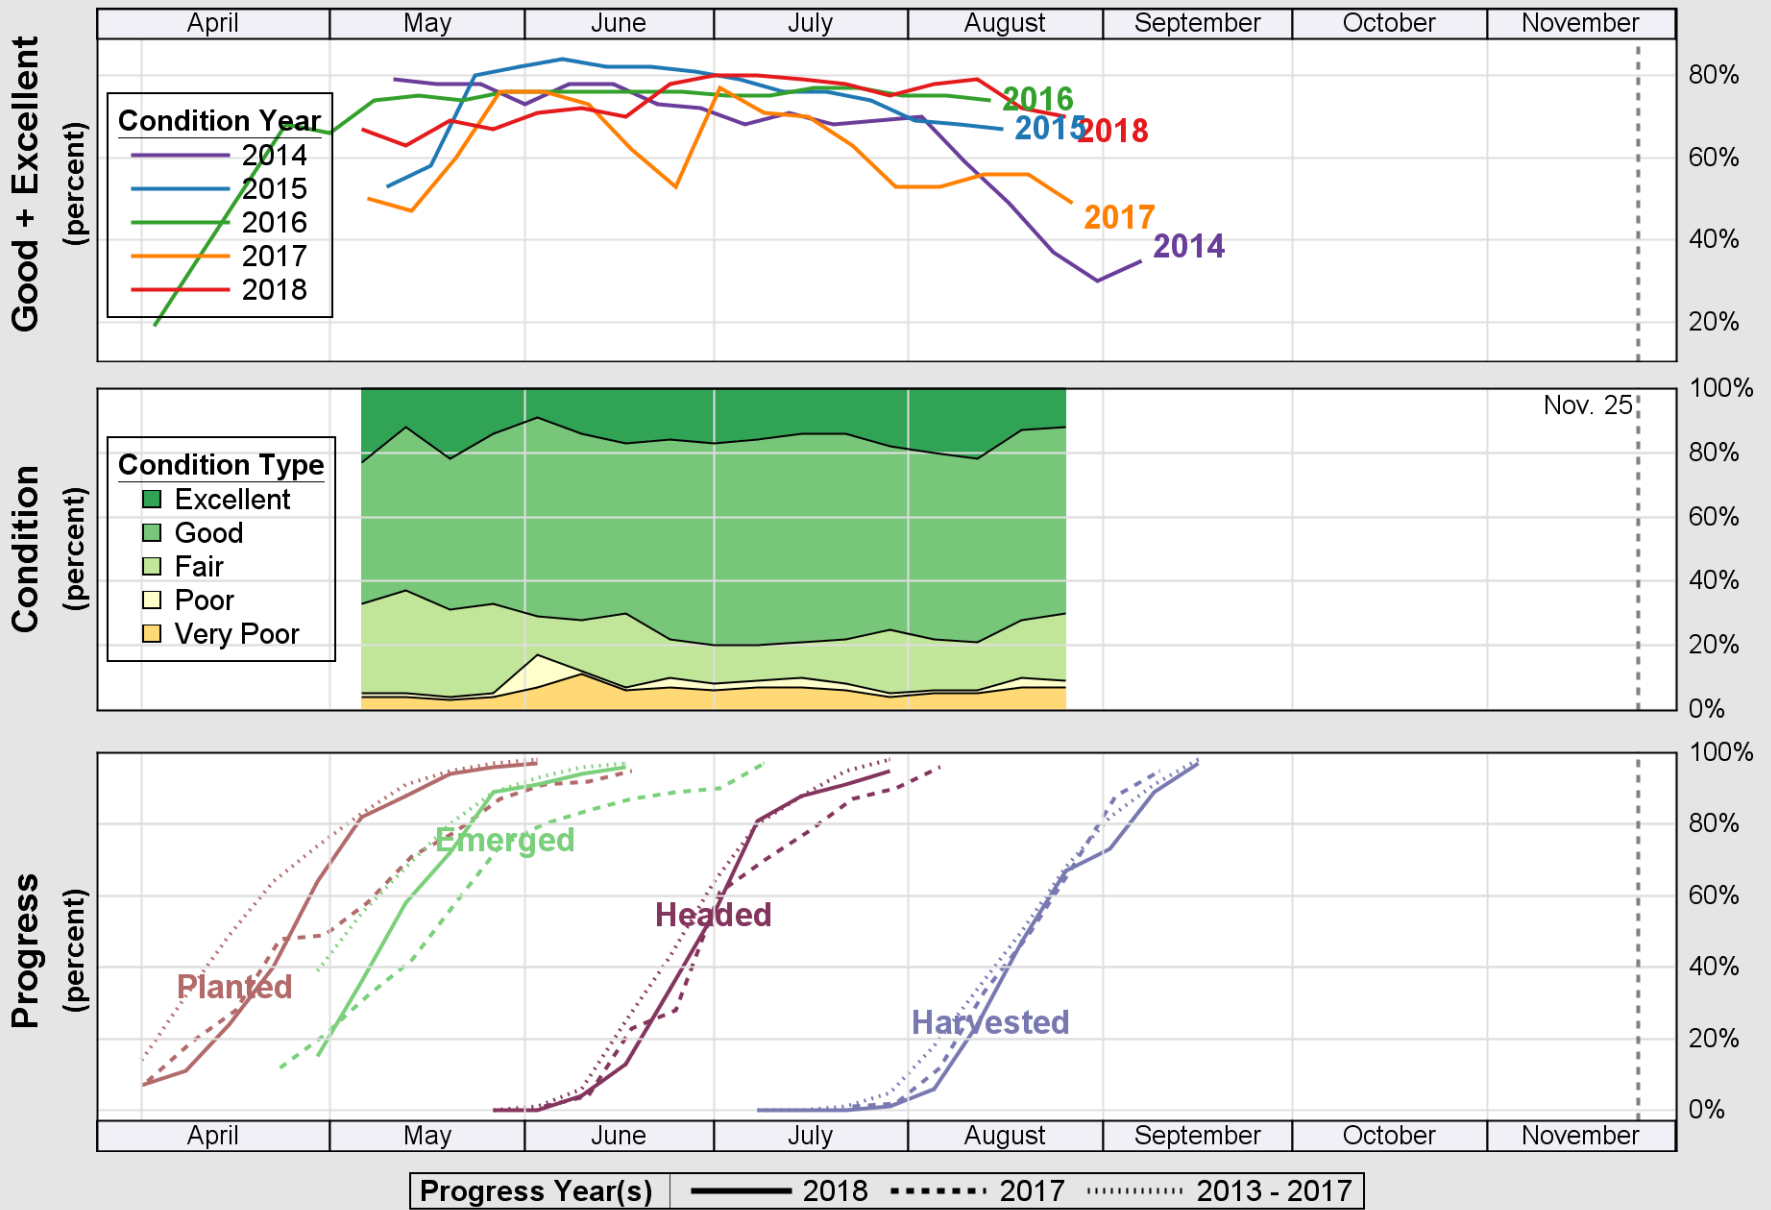

NASS

Source: National Agricultural Statistics Service (NASS), Crop Progress Report

USDA

Crop Progress and Condition: Spring Wheat in Idaho , 2018

NASS

Source: National Agricultural Statistics Service (NASS), Crop Progress Report

USDA

Crop Progress and Condition: Sugar Beets in Idaho , 2018

NASS

Source: National Agricultural Statistics Service (NASS), Crop Progress Report

USDA

Crop Progress and Condition: Winter Wheat in Idaho , 2018