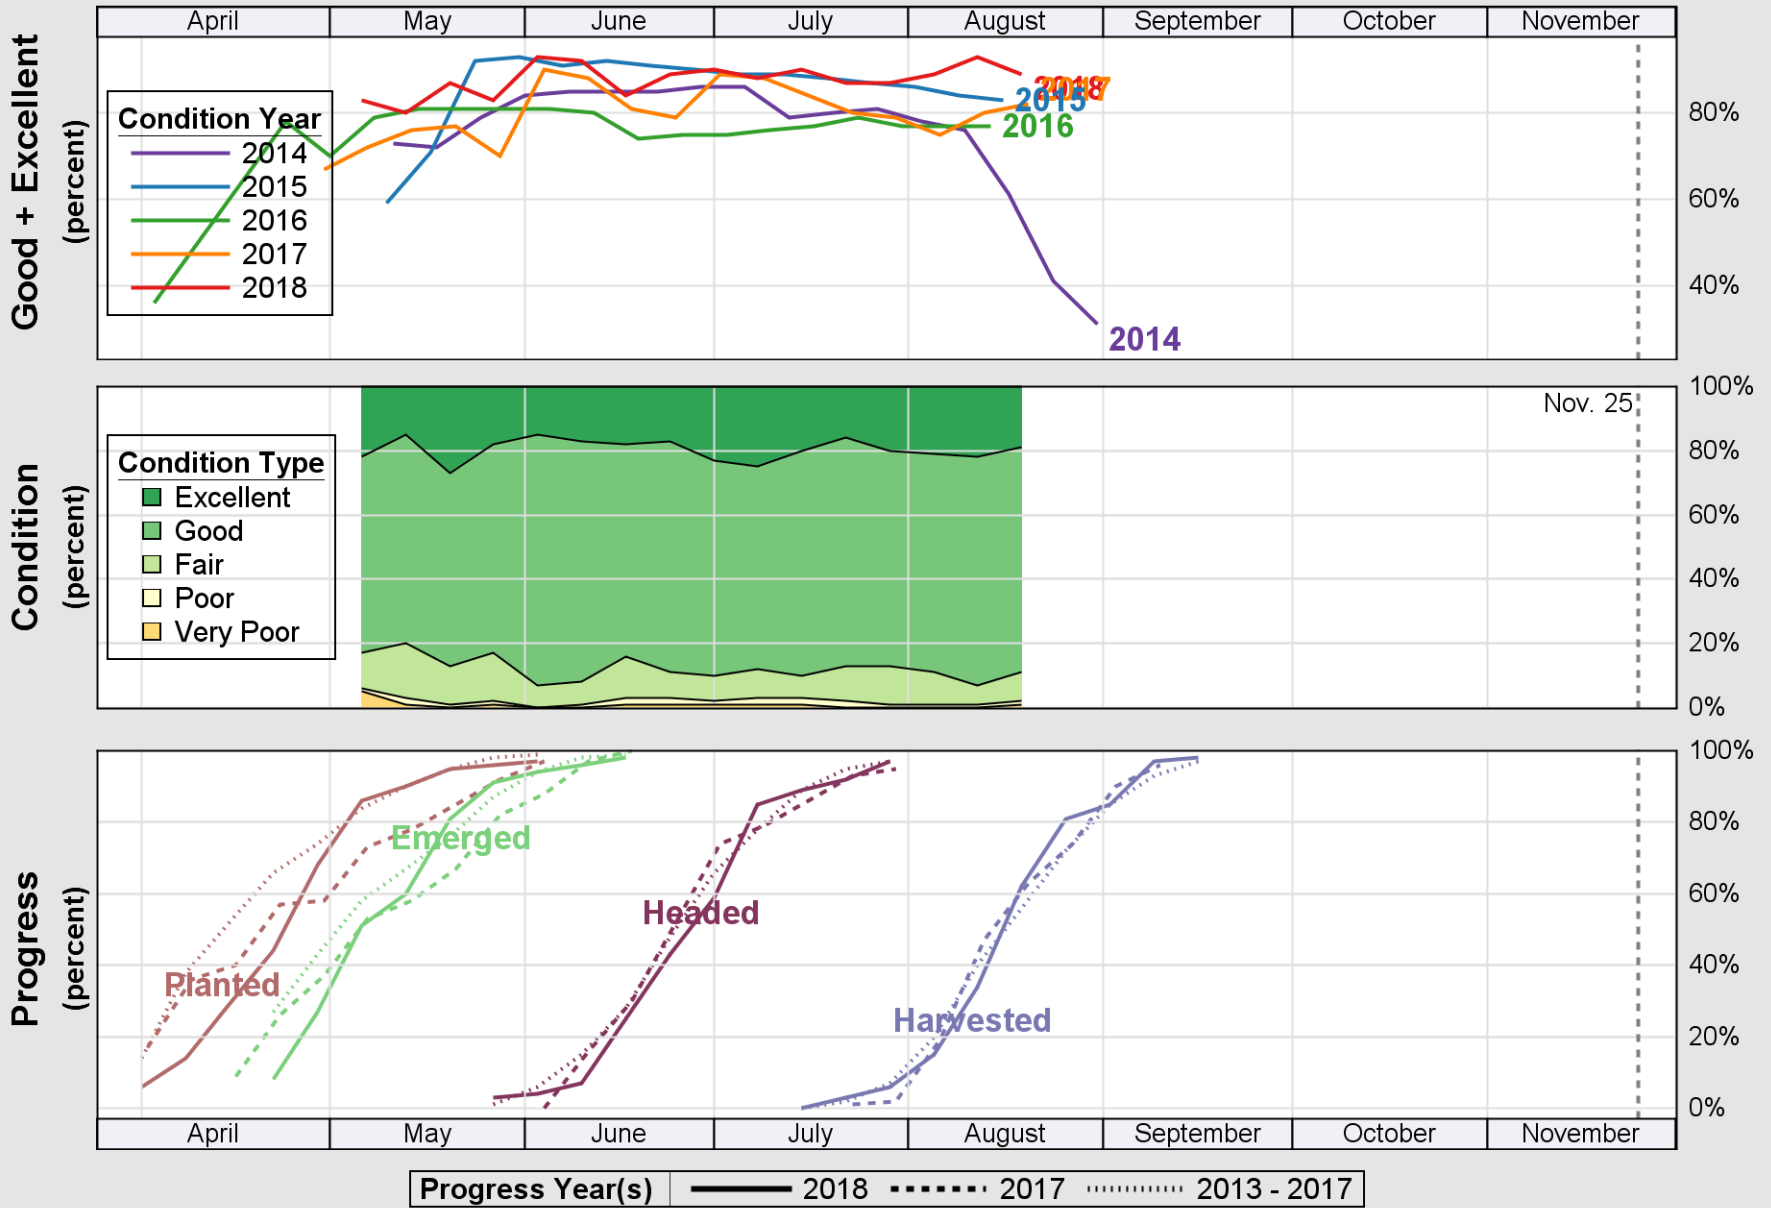

USDA

Crop Progress and Condition: Barley in Idaho , 2018

NASS

Source: National Agricultural Statistics Service (NASS), Crop Progress Report

USDA

Crop Progress and Condition: Corn in Idaho , 2018

NASS

Source: National Agricultural Statistics Service (NASS), Crop Progress Report

USDA

Crop Progress and Condition: Oats in Idaho , 2018

NASS

Source: National Agricultural Statistics Service (NASS), Crop Progress Report

USDA

Crop Progress and Condition: Pasture and Range in Idaho , 2018

NASS

Source: National Agricultural Statistics Service (NASS), Crop Progress Report

USDA

Crop Progress and Condition: Spring Wheat in Idaho , 2018

NASS

Source: National Agricultural Statistics Service (NASS), Crop Progress Report