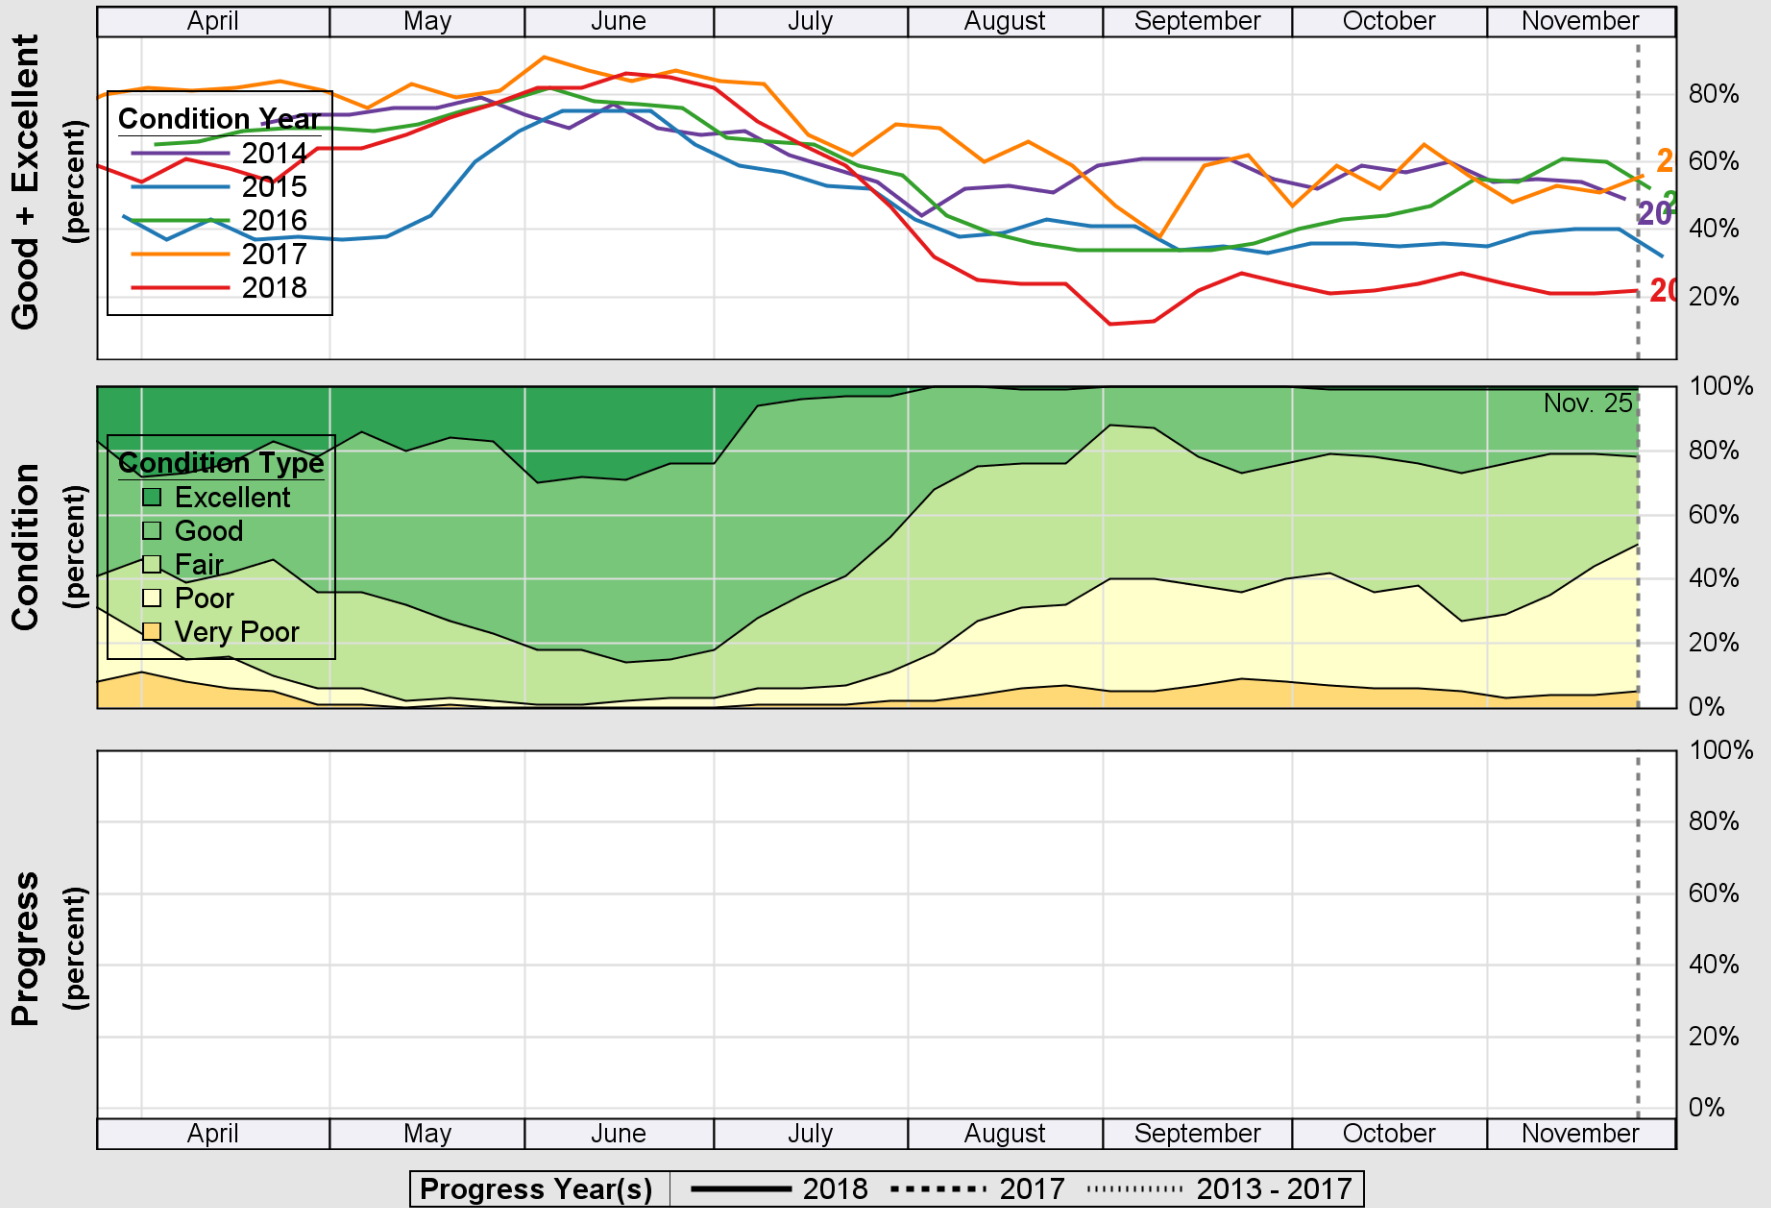

USDA

Crop Progress and Condition: Oats in Idaho , 2018

NASS

Source: National Agricultural Statistics Service (NASS), Crop Progress Report

USDA

Crop Progress and Condition: Pasture and Range in Idaho , 2018

NASS

Source: National Agricultural Statistics Service (NASS), Crop Progress Report

USDA

Crop Progress and Condition: Spring Wheat in Idaho , 2018

NASS

Source: National Agricultural Statistics Service (NASS), Crop Progress Report