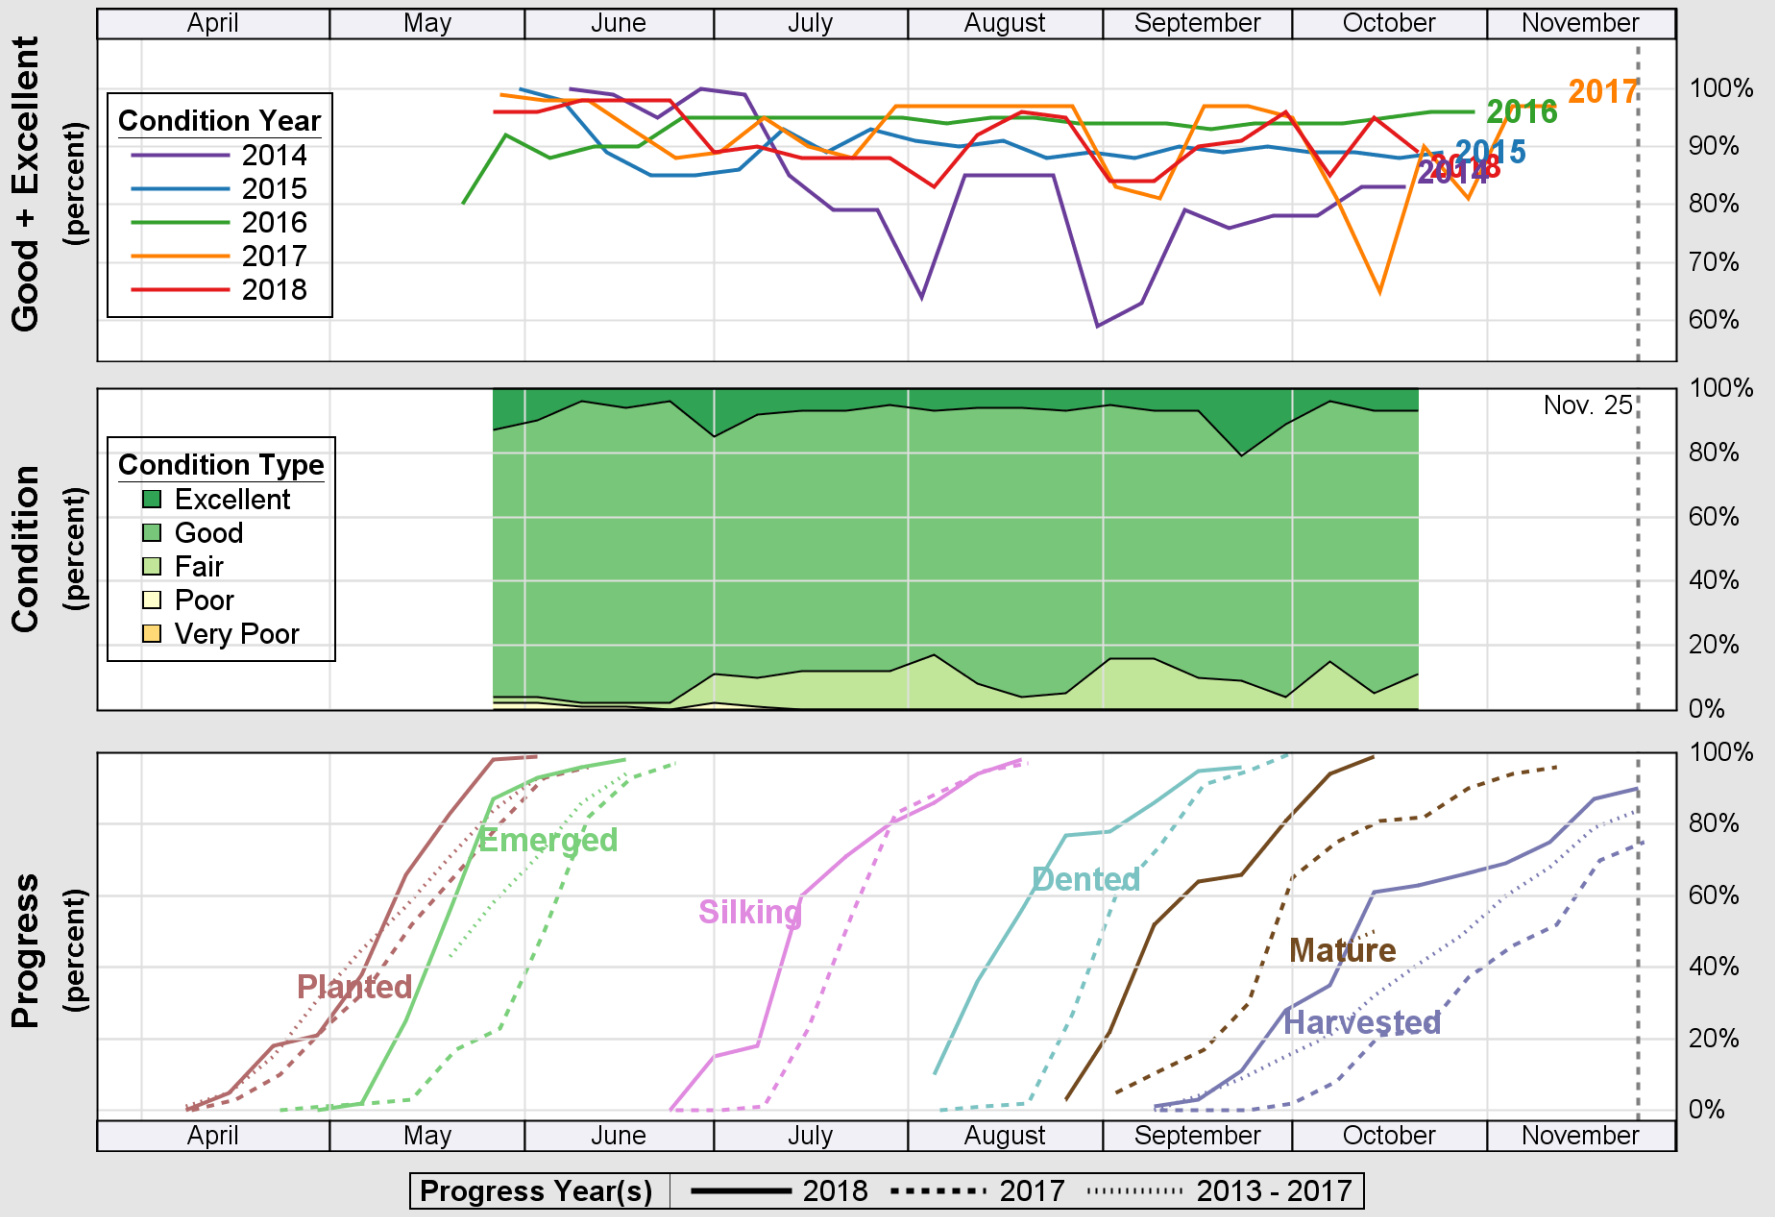

USDA

Crop Progress and Condition: Barley in Idaho , 2018

NASS

Source: National Agricultural Statistics Service (NASS), Crop Progress Report

USDA

Crop Progress and Condition: Corn in Idaho , 2018

NASS

Source: National Agricultural Statistics Service (NASS), Crop Progress Report

USDA

Crop Progress and Condition: Oats in Idaho , 2018

NASS

Source: National Agricultural Statistics Service (NASS), Crop Progress Report

USDA

Crop Progress and Condition: Pasture and Range in Idaho , 2018