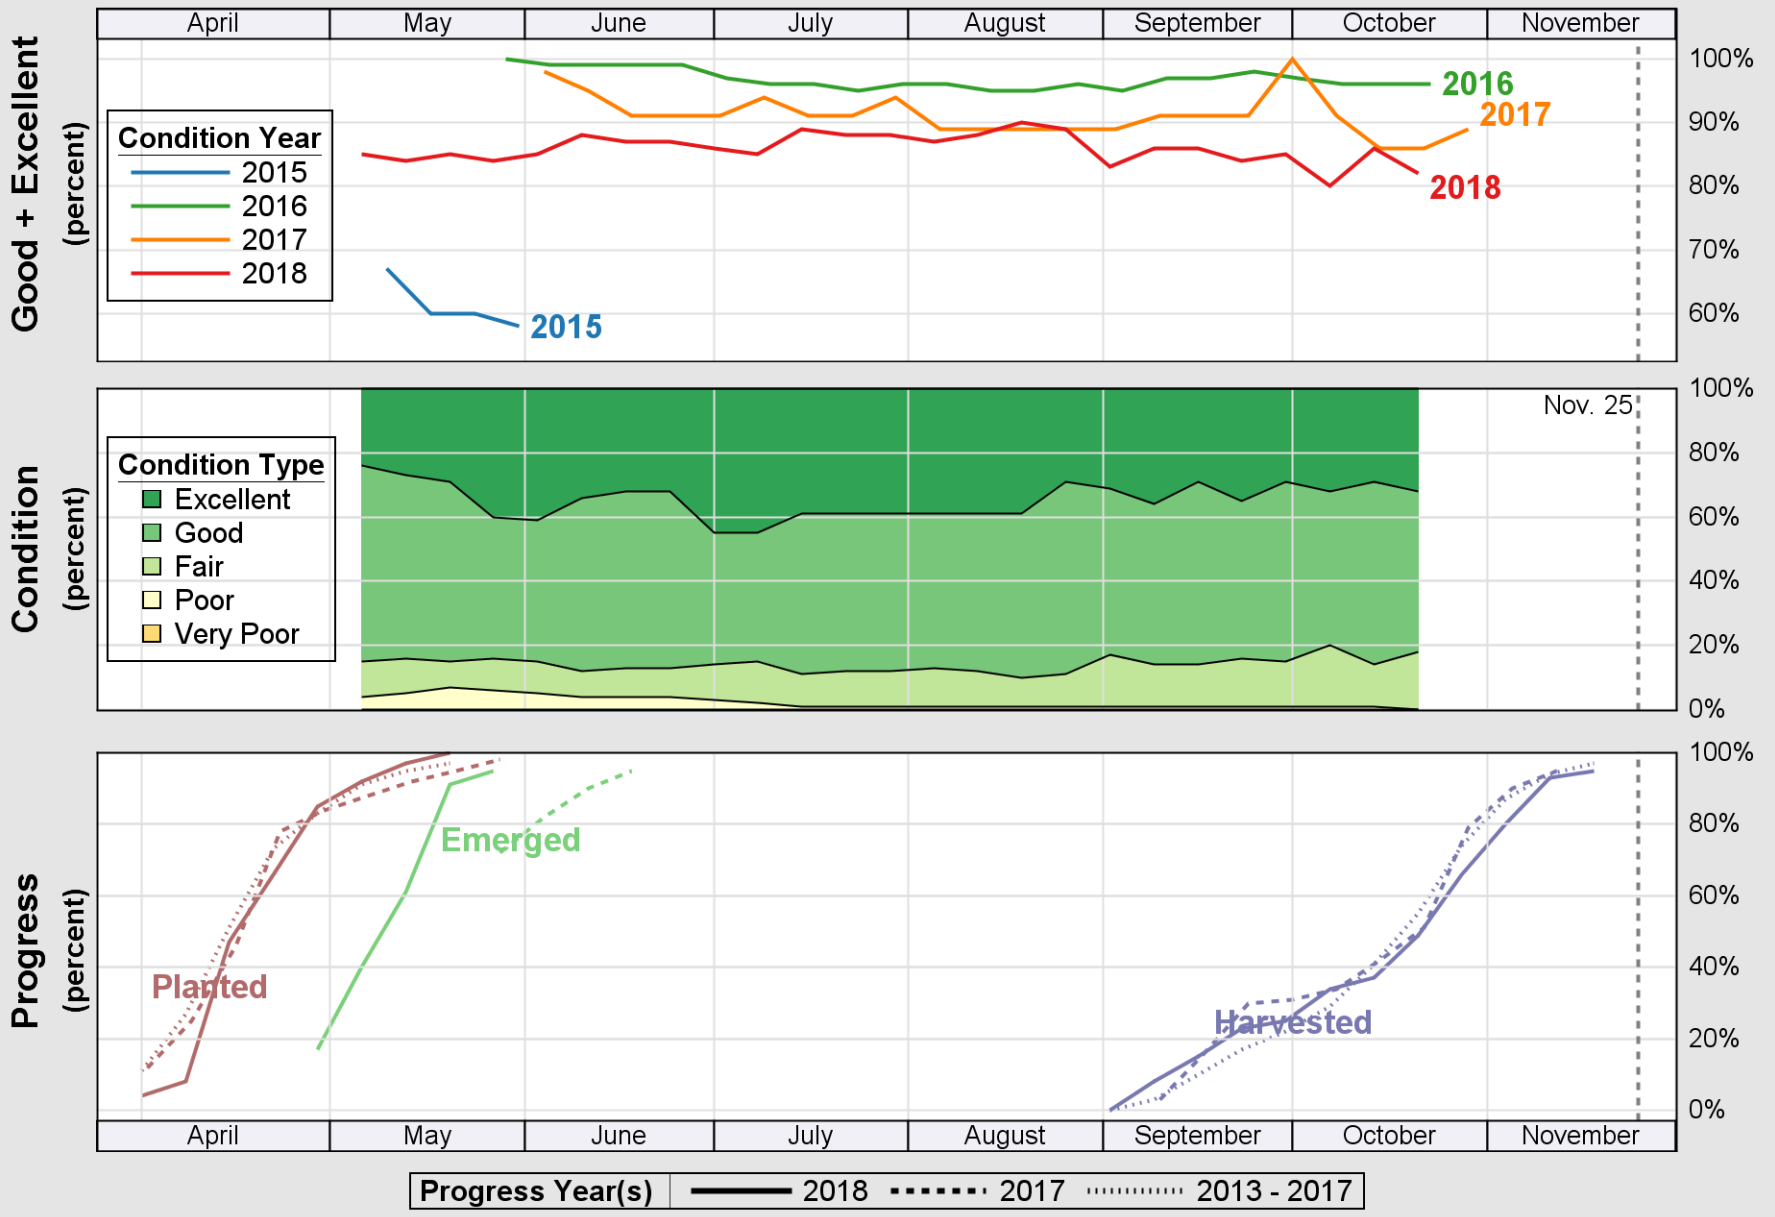

NASS

Source: National Agricultural Statistics Service (NASS), Crop Progress Report

USDA

Crop Progress and Condition: Spring Wheat in Idaho , 2018

NASS

Source: National Agricultural Statistics Service (NASS), Crop Progress Report

USDA

Crop Progress and Condition: Sugar Beets in Idaho , 2018

NASS

Source: National Agricultural Statistics Service (NASS), Crop Progress Report

USDA

Crop Progress and Condition: Winter Wheat in Idaho , 2018