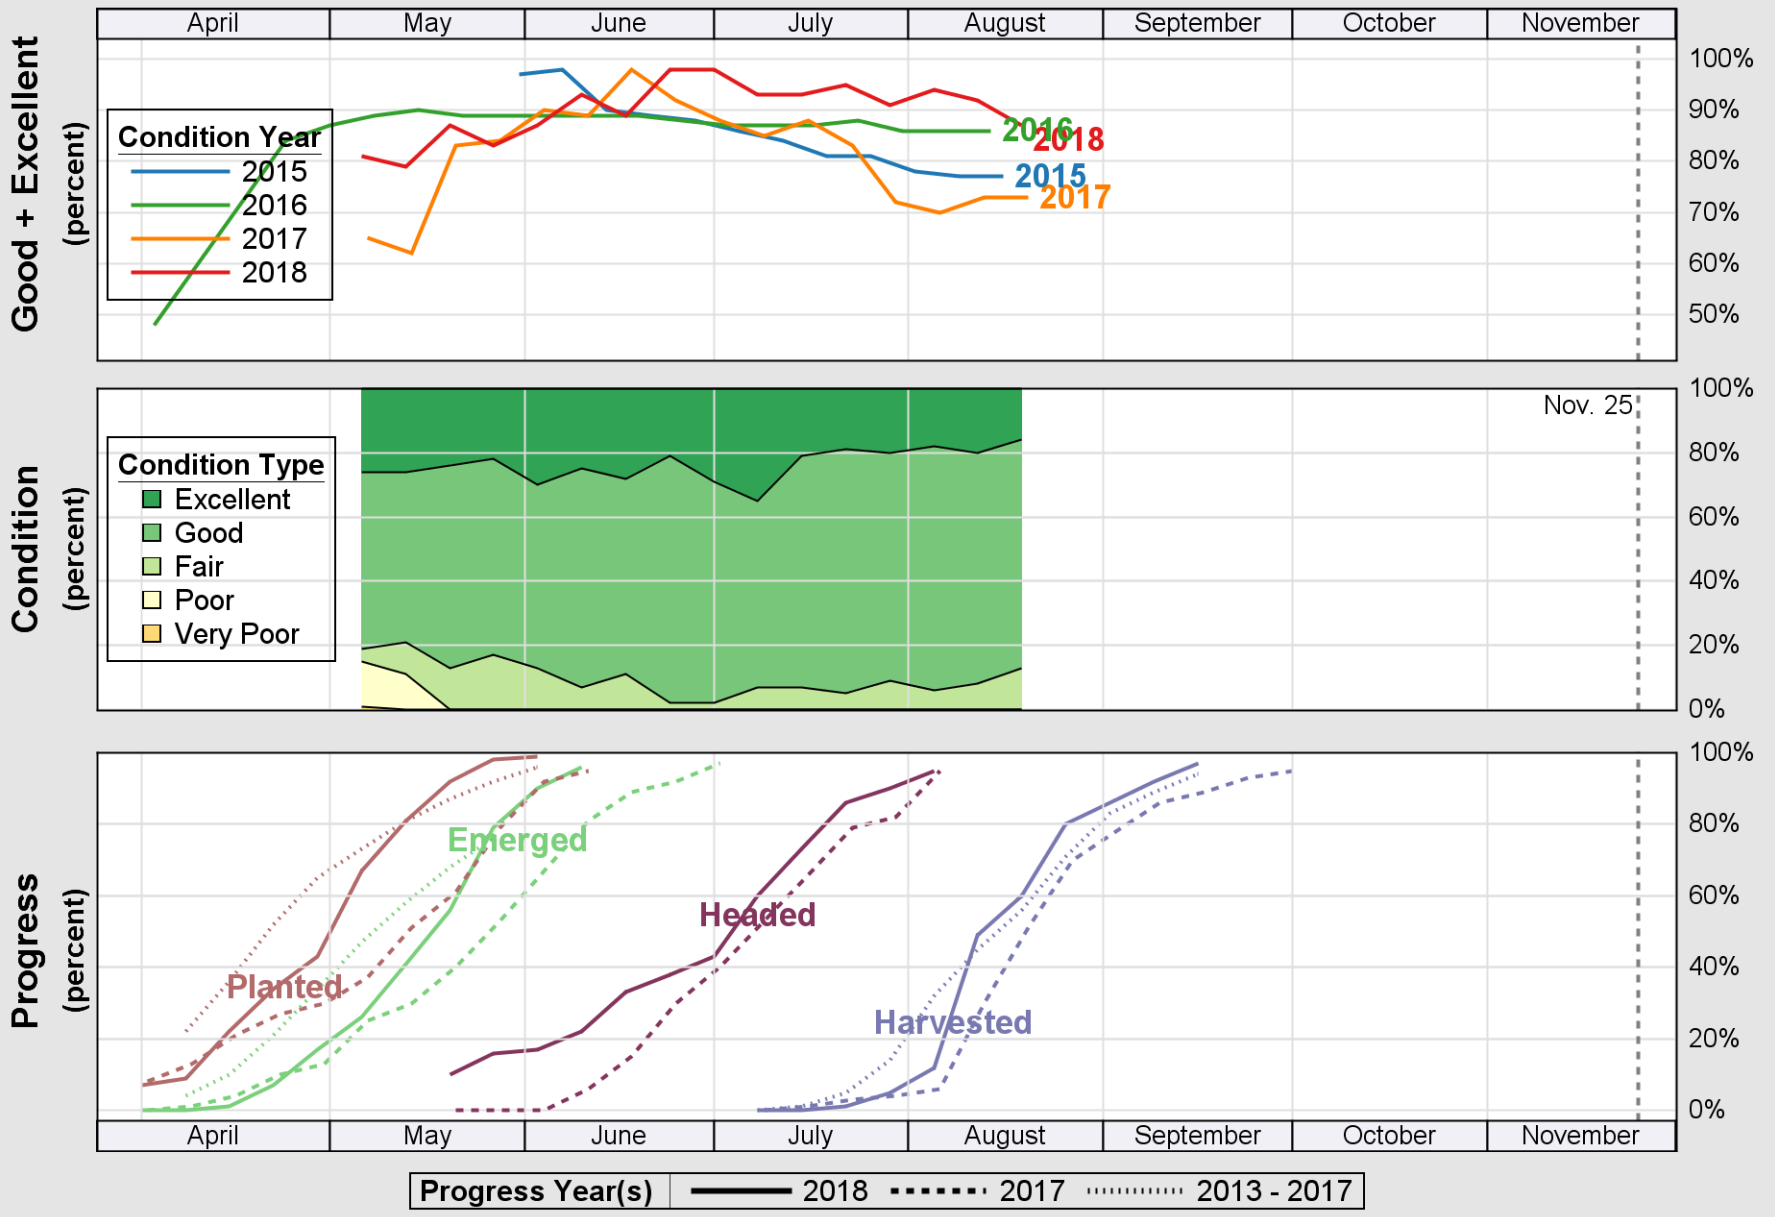

USDA

Crop Progress and Condition: Barley in Idaho , 2018

NASS

Source: National Agricultural Statistics Service (NASS), Crop Progress Report

USDA

Crop Progress and Condition: Corn in Idaho , 2018

NASS

Source: National Agricultural Statistics Service (NASS), Crop Progress Report

USDA

Crop Progress and Condition: Oats in Idaho , 2018

NASS

Source: National Agricultural Statistics Service (NASS), Crop Progress Report

USDA

Crop Progress and Condition: Pasture and Range in Idaho , 2018

NASS

Source: National Agricultural Statistics Service (NASS), Crop Progress Report

USDA

Crop Progress and Condition: Spring Wheat in Idaho , 2018

NASS

Source: National Agricultural Statistics Service (NASS), Crop Progress Report