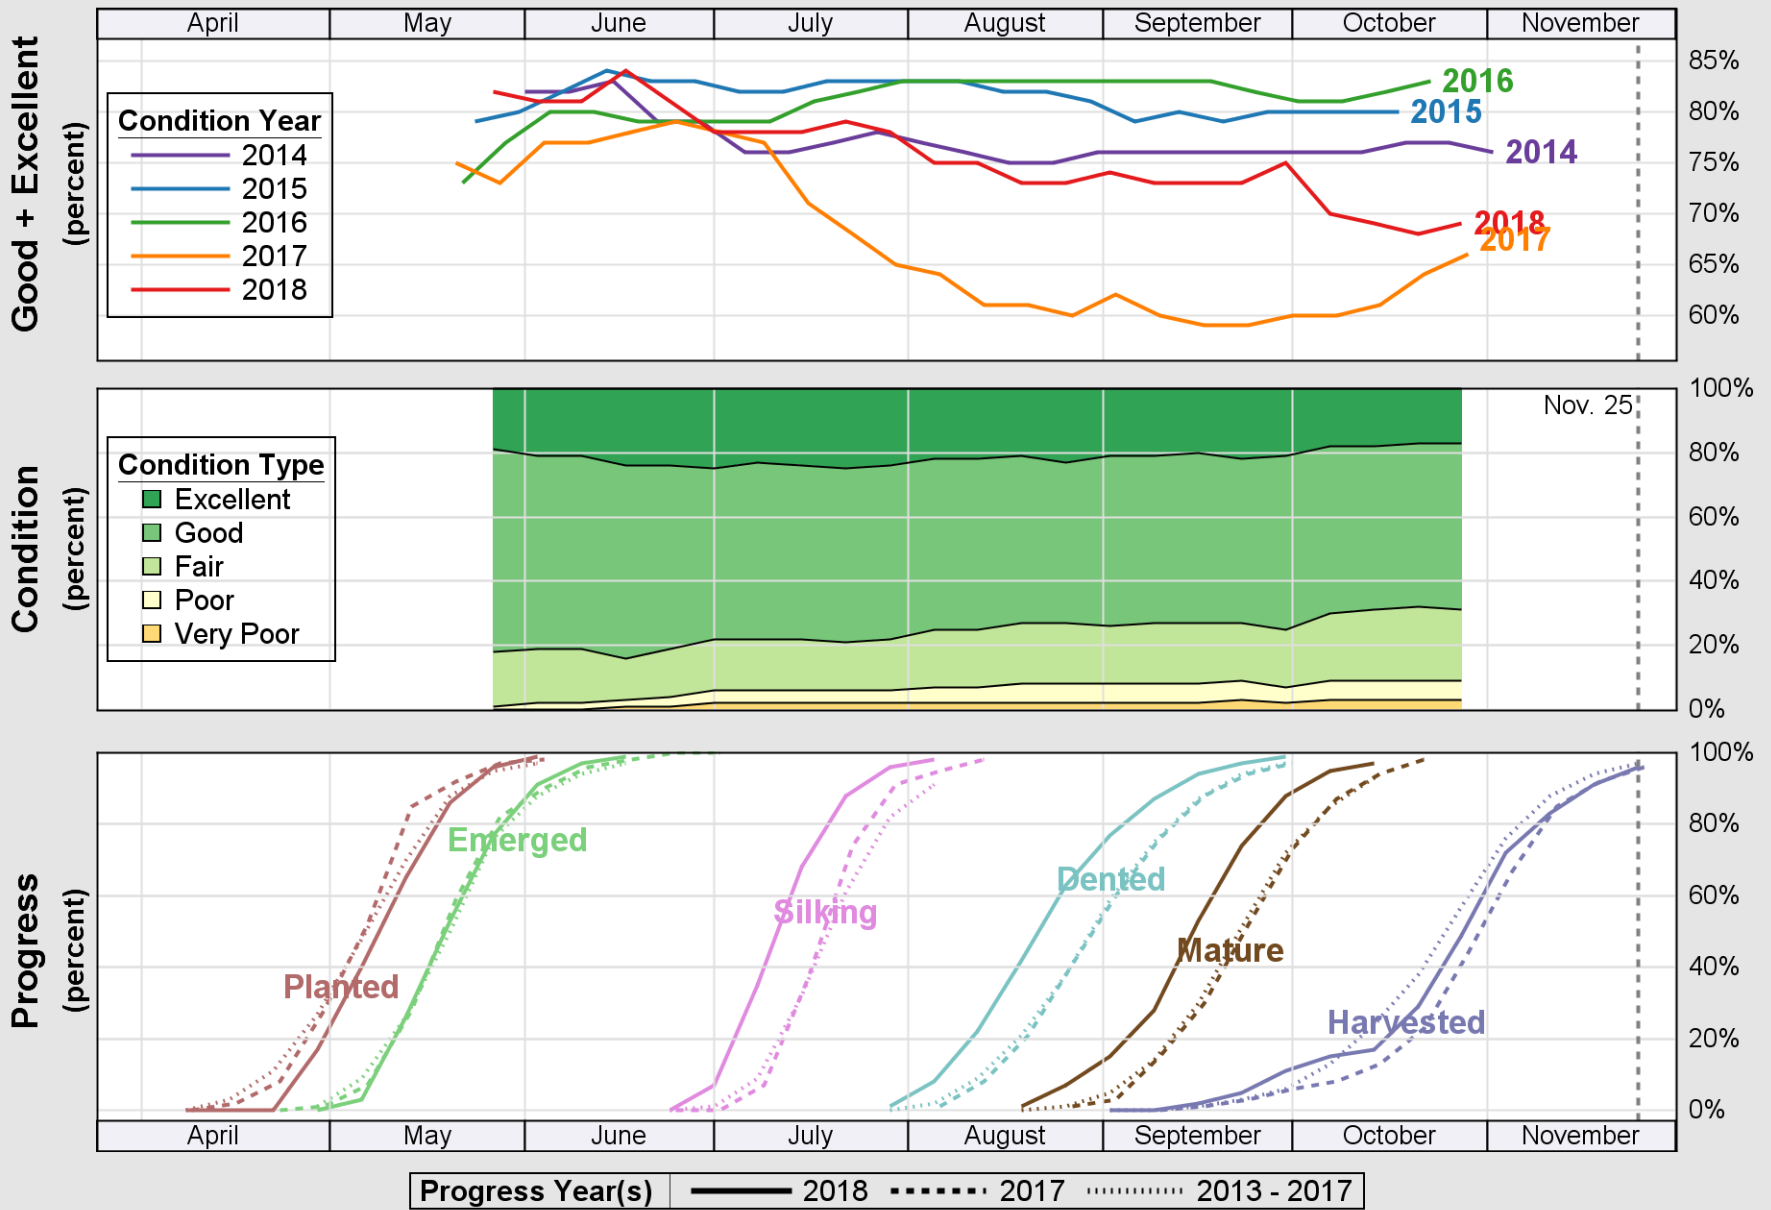

USDA

Crop Progress and Condition: Corn in Iowa , 2018

NASS

Source: National Agricultural Statistics Service (NASS), Crop Progress Report

USDA

Crop Progress and Condition: Oats in Iowa , 2018

NASS

Source: National Agricultural Statistics Service (NASS), Crop Progress Report

USDA

Crop Progress and Condition: Pasture and Range in Iowa , 2018

NASS

Source: National Agricultural Statistics Service (NASS), Crop Progress Report

USDA

Crop Progress and Condition: Soybeans in Iowa, 2018

NASS

Source: National Agricultural Statistics Service (NASS), Crop Progress Report