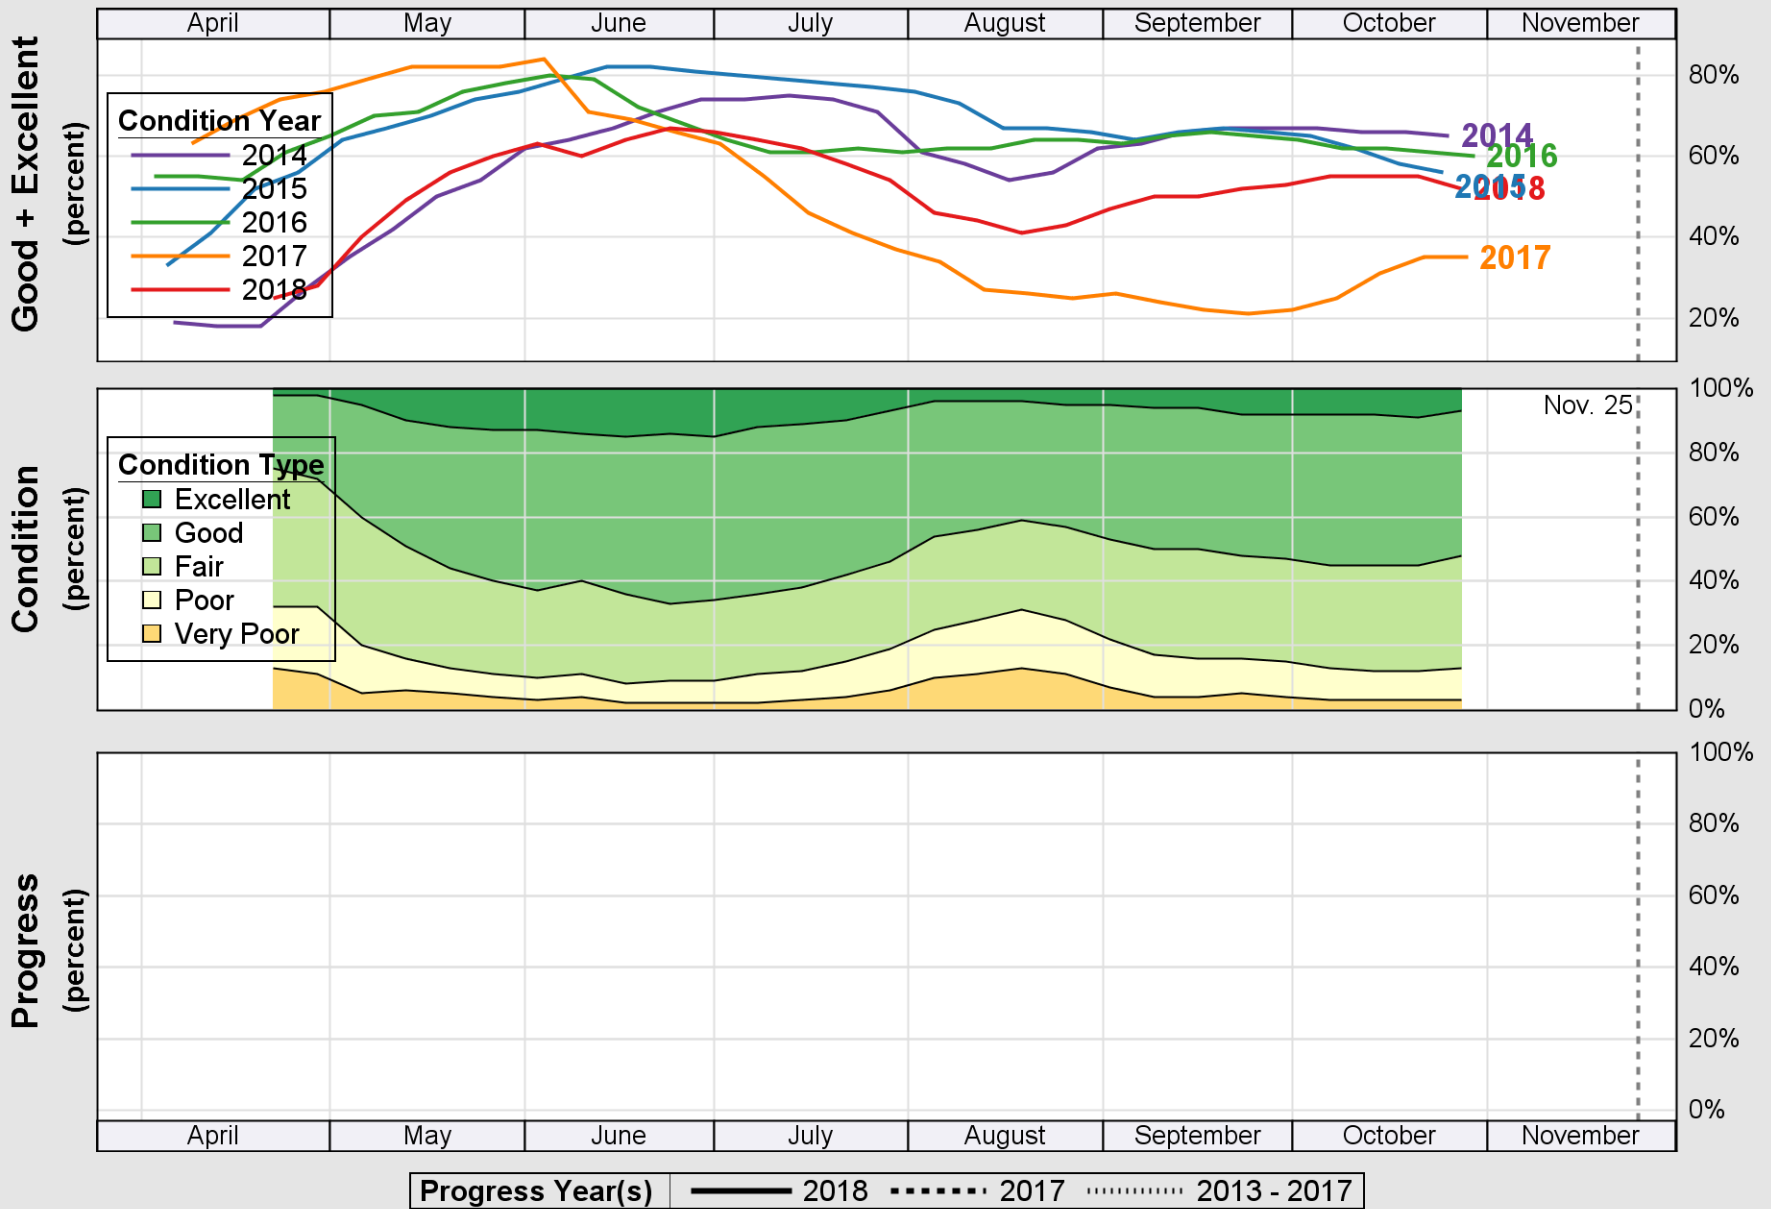

USDA

Crop Progress and Condition: Corn in Iowa , 2018

NASS

Source: National Agricultural Statistics Service (NASS), Crop Progress Report

USDA

Crop Progress and Condition: Oats in Iowa , 2018

NASS

Source: National Agricultural Statistics Service (NASS), Crop Progress Report

USDA

Crop Progress and Condition: Pasture and Range in Iowa , 2018

NASS

Source: National Agricultural Statistics Service (NASS), Crop Progress Report

USDA

Crop Progress and Condition: Soybeans in Iowa, 2018

NASS

Source: National Agricultural Statistics Service (NASS), Crop Progress Report