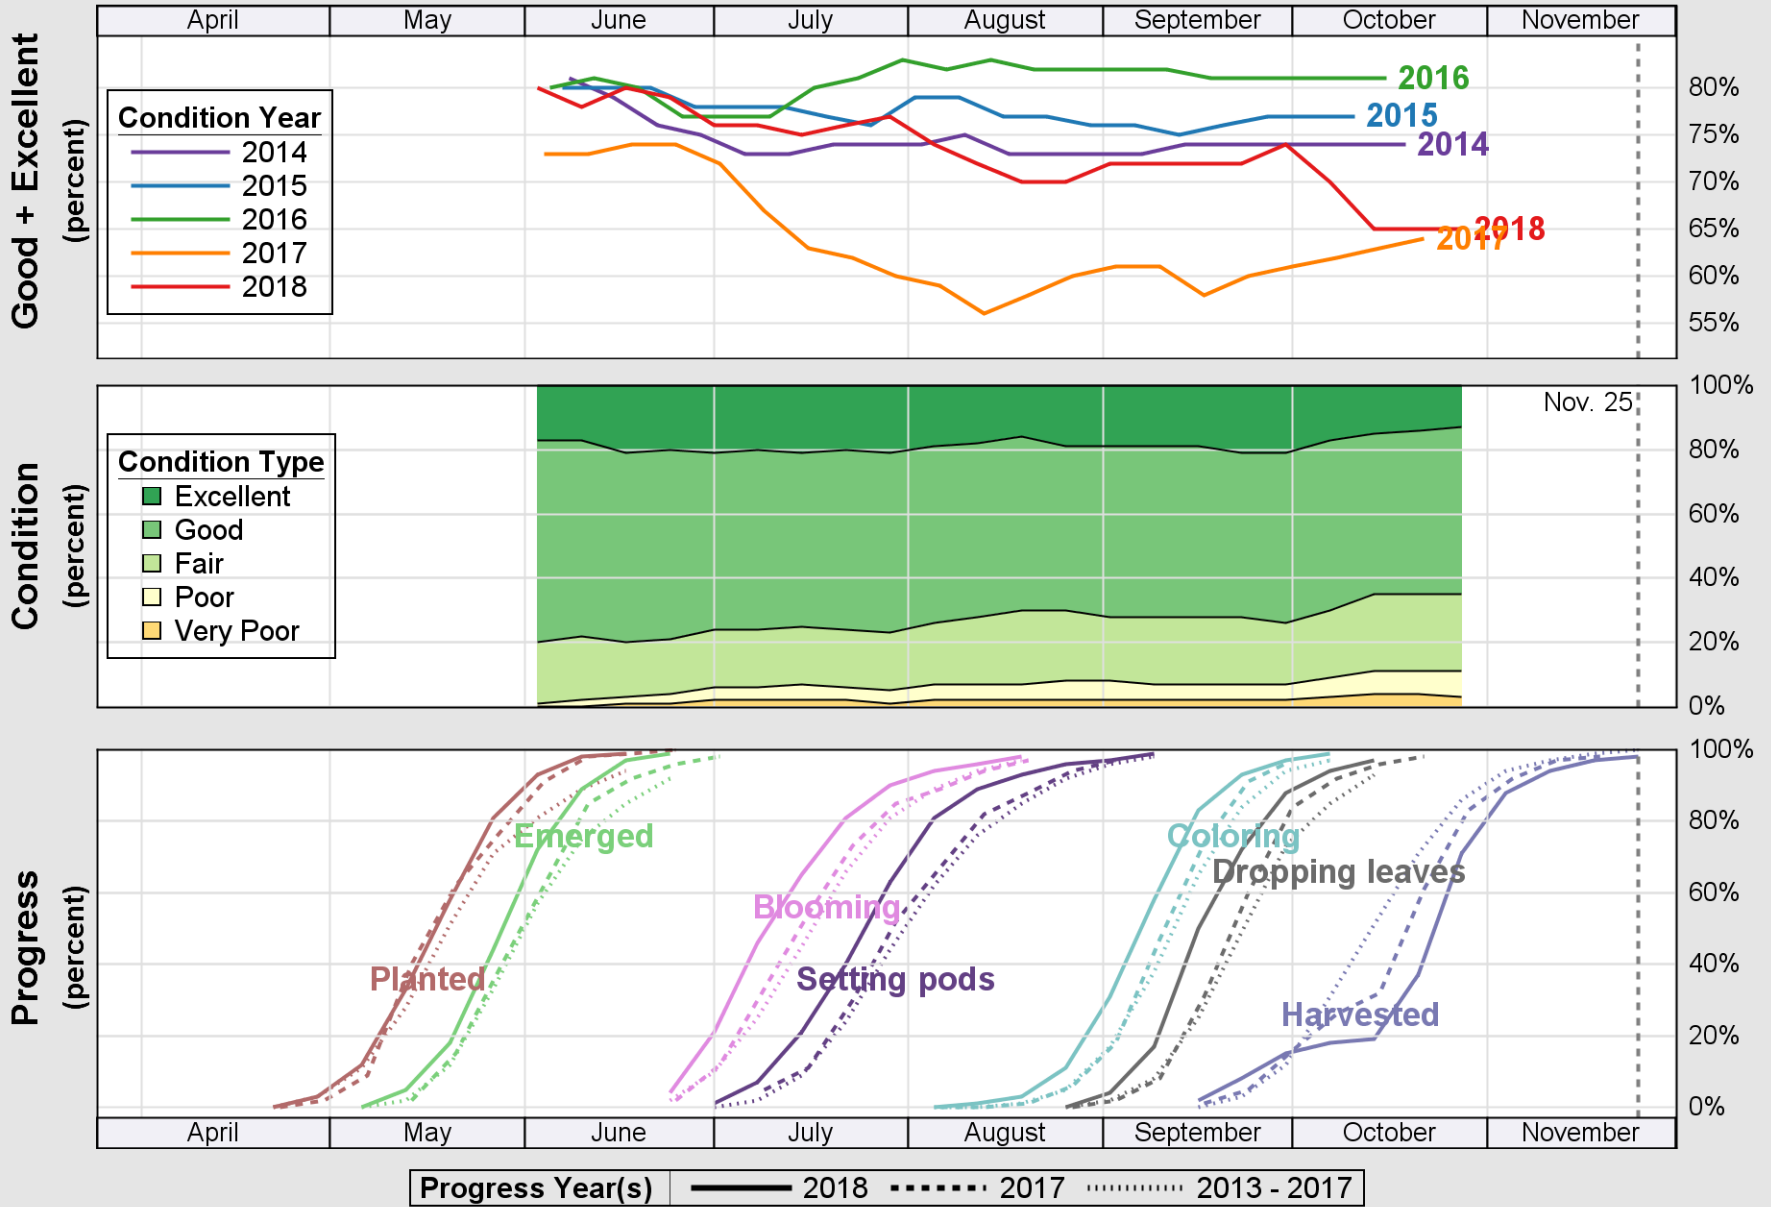

USDA

Crop Progress and Condition: Pasture and Range in Iowa , 2018

NASS

Source: National Agricultural Statistics Service (NASS), Crop Progress Report

USDA

Crop Progress and Condition: Soybeans in Iowa, 2018

NASS

Source: National Agricultural Statistics Service (NASS), Crop Progress Report