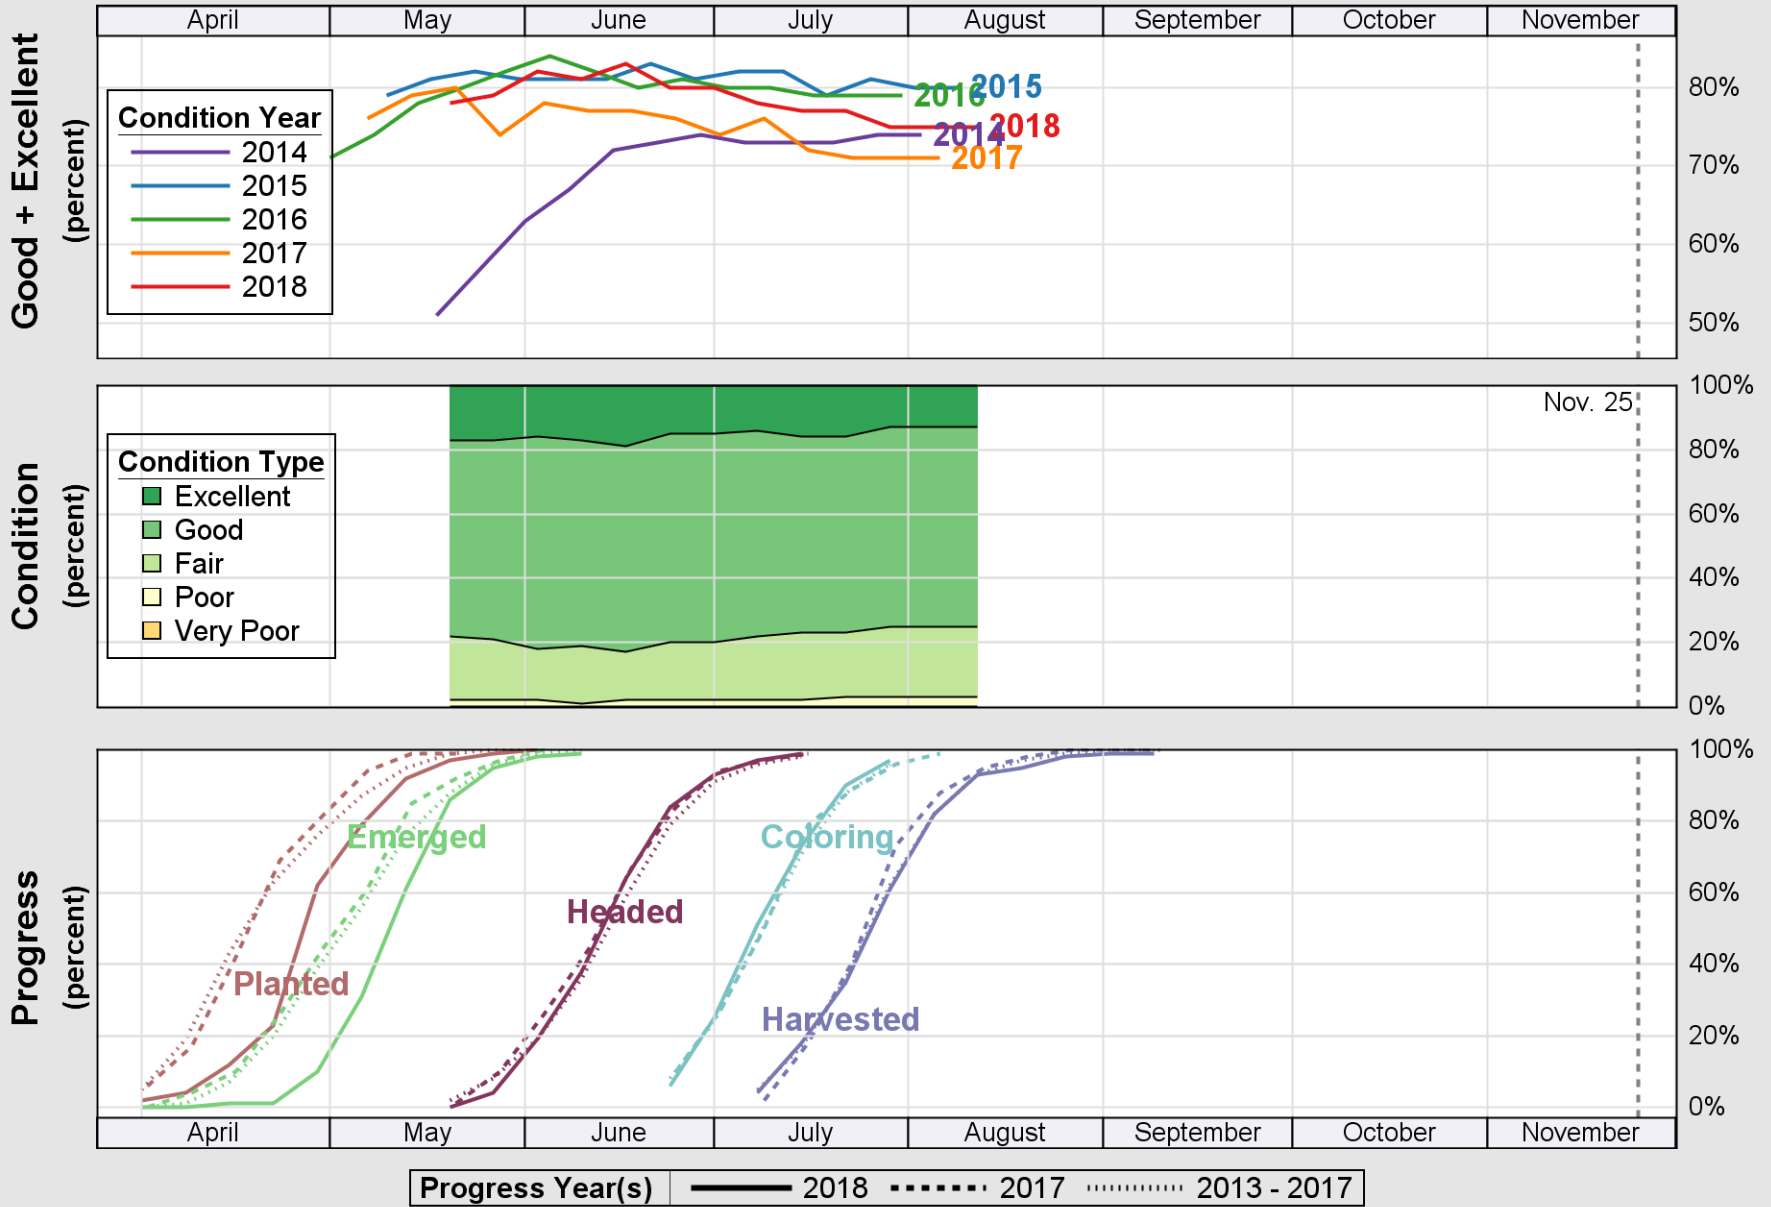

USDA

Crop Progress and Condition: Corn in Iowa , 2018

NASS

Source: National Agricultural Statistics Service (NASS), Crop Progress Report

USDA

Crop Progress and Condition: Oats in Iowa , 2018

NASS

Source: National Agricultural Statistics Service (NASS), Crop Progress Report

USDA

Crop Progress and Condition: Pasture and Range in Iowa , 2018

NASS

Source: National Agricultural Statistics Service (NASS), Crop Progress Report

USDA

Crop Progress and Condition: Soybeans in Iowa, 2018

NASS

Source: National Agricultural Statistics Service (NASS), Crop Progress Report