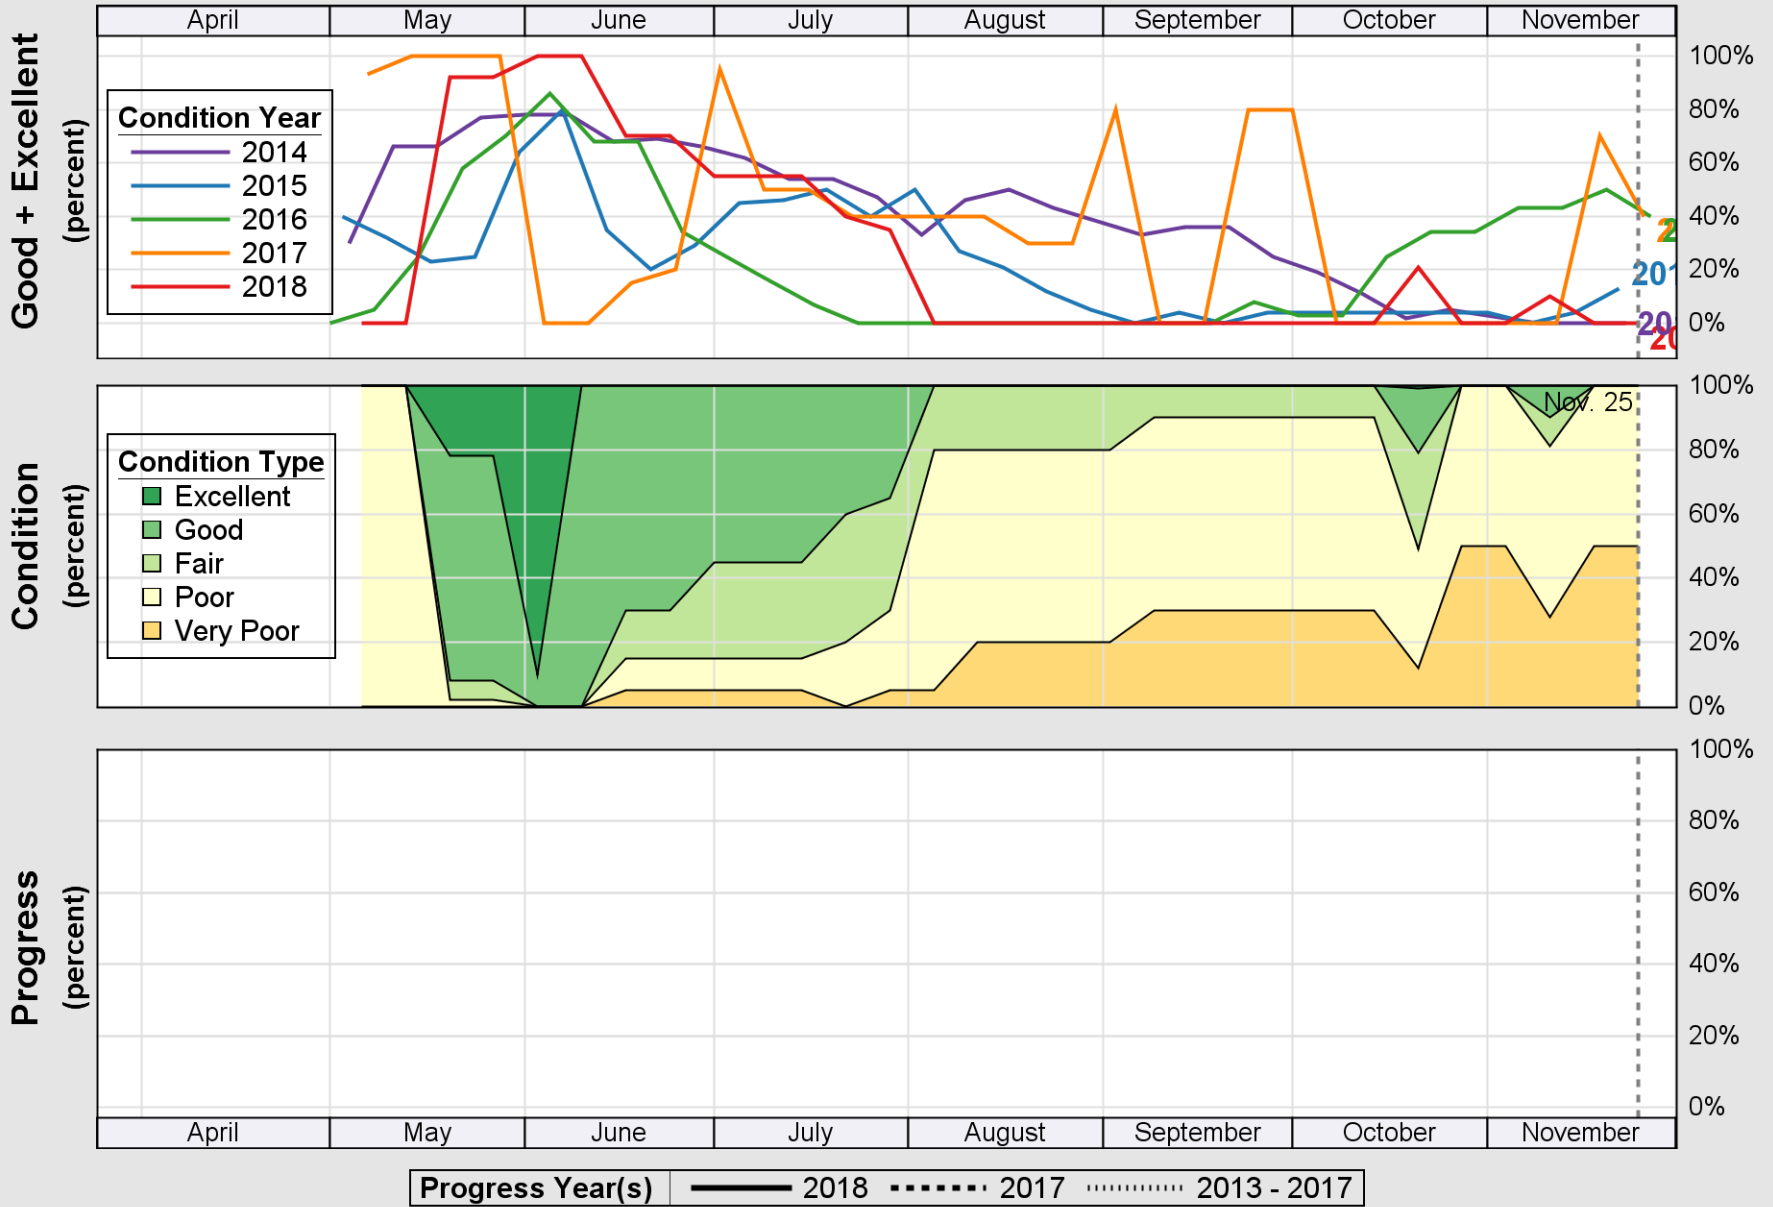

USDA

Crop Progress and Condition: Corn in Connecticut , 2018

NASS

Source: National Agricultural Statistics Service (NASS), Crop Progress Report

USDA Crop Progress and Condition: Pasture and Range in Connecticut , 2018 NASS

Source: National Agricultural Statistics Service (NASS), Crop Progress Report