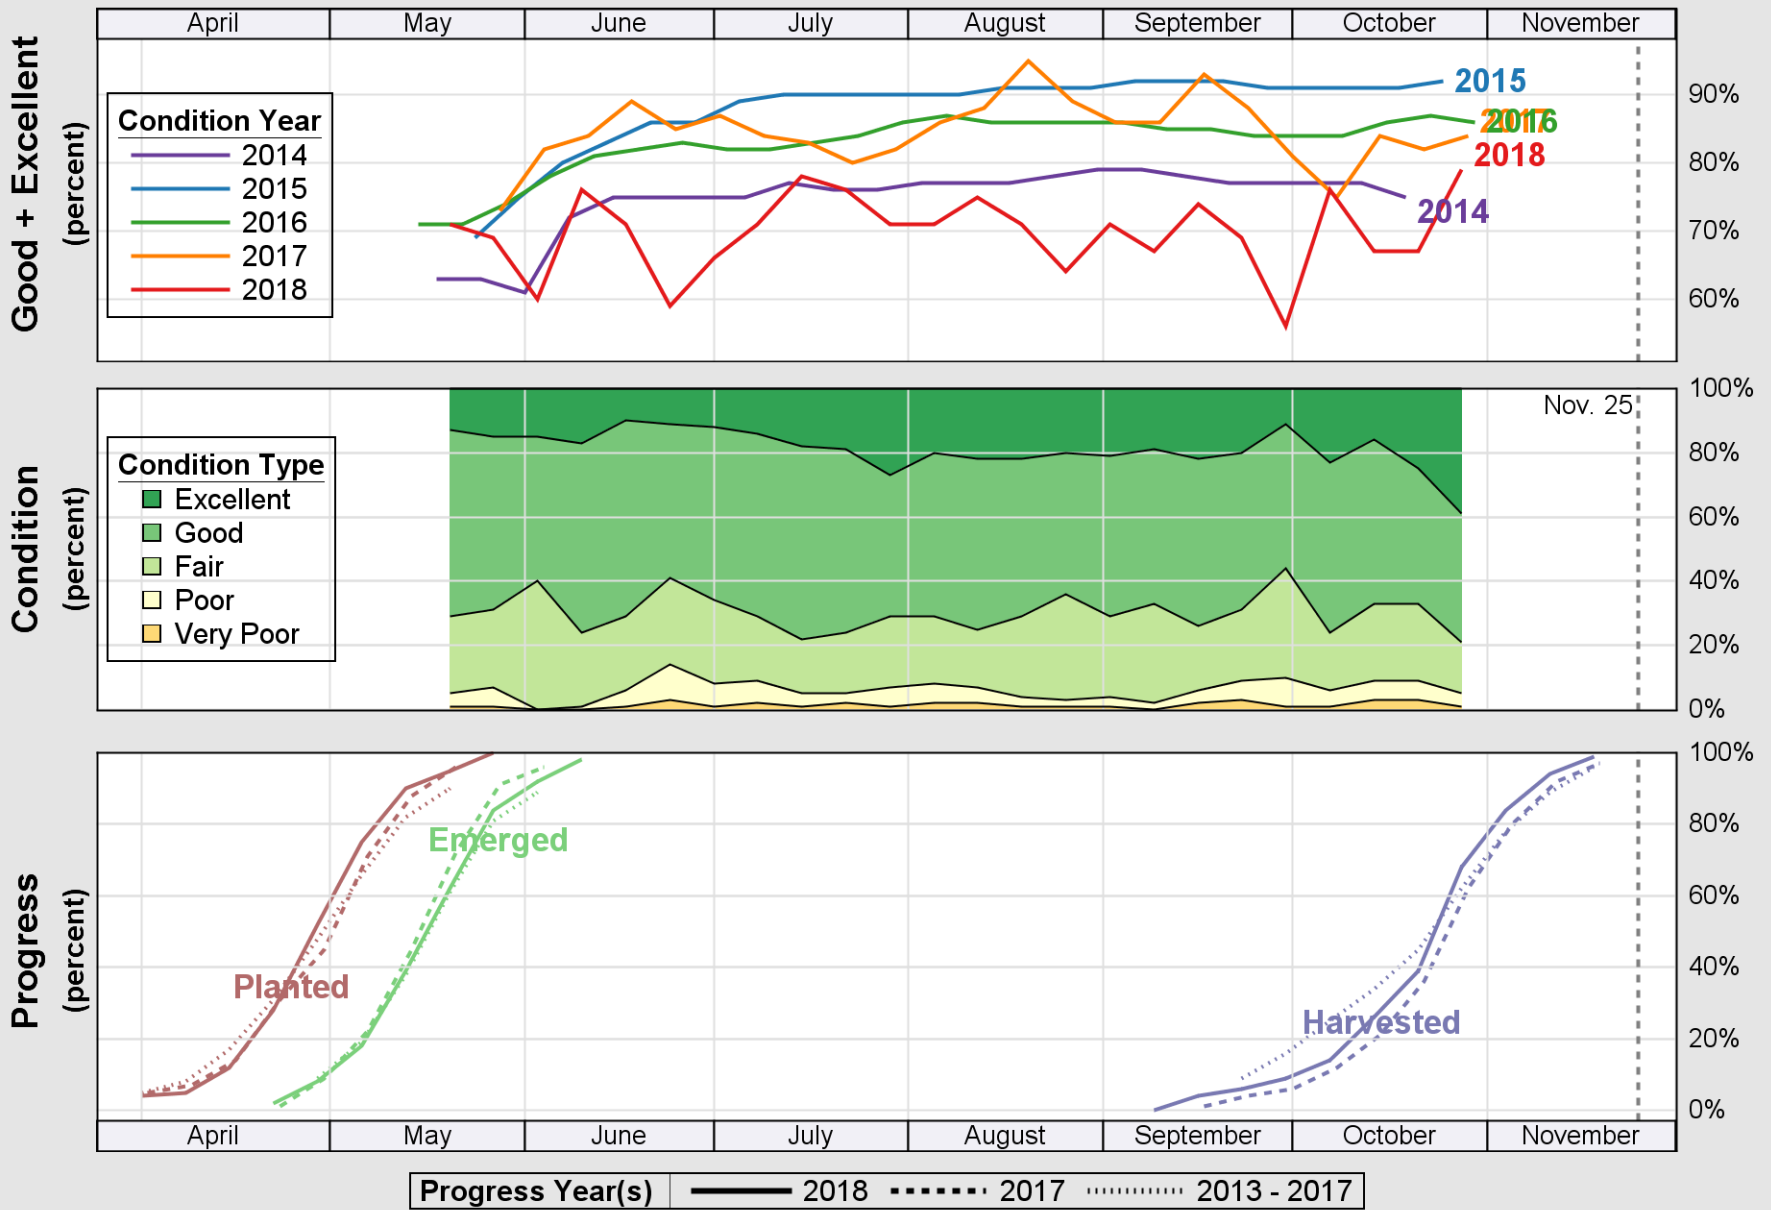

### Crop Progress and Condition: Sorghum in Colorado , 2018

NASS

Source: National Agricultural Statistics Service (NASS), Crop Progress Report

USDA

# Crop Progress and Condition: Spring Wheat in Colorado , 2018

NASS

Source: National Agricultural Statistics Service (NASS), Crop Progress Report

USDA

### Crop Progress and Condition: Sugar Beets in Colorado , 2018

NASS

Source: National Agricultural Statistics Service (NASS), Crop Progress Report

USDA