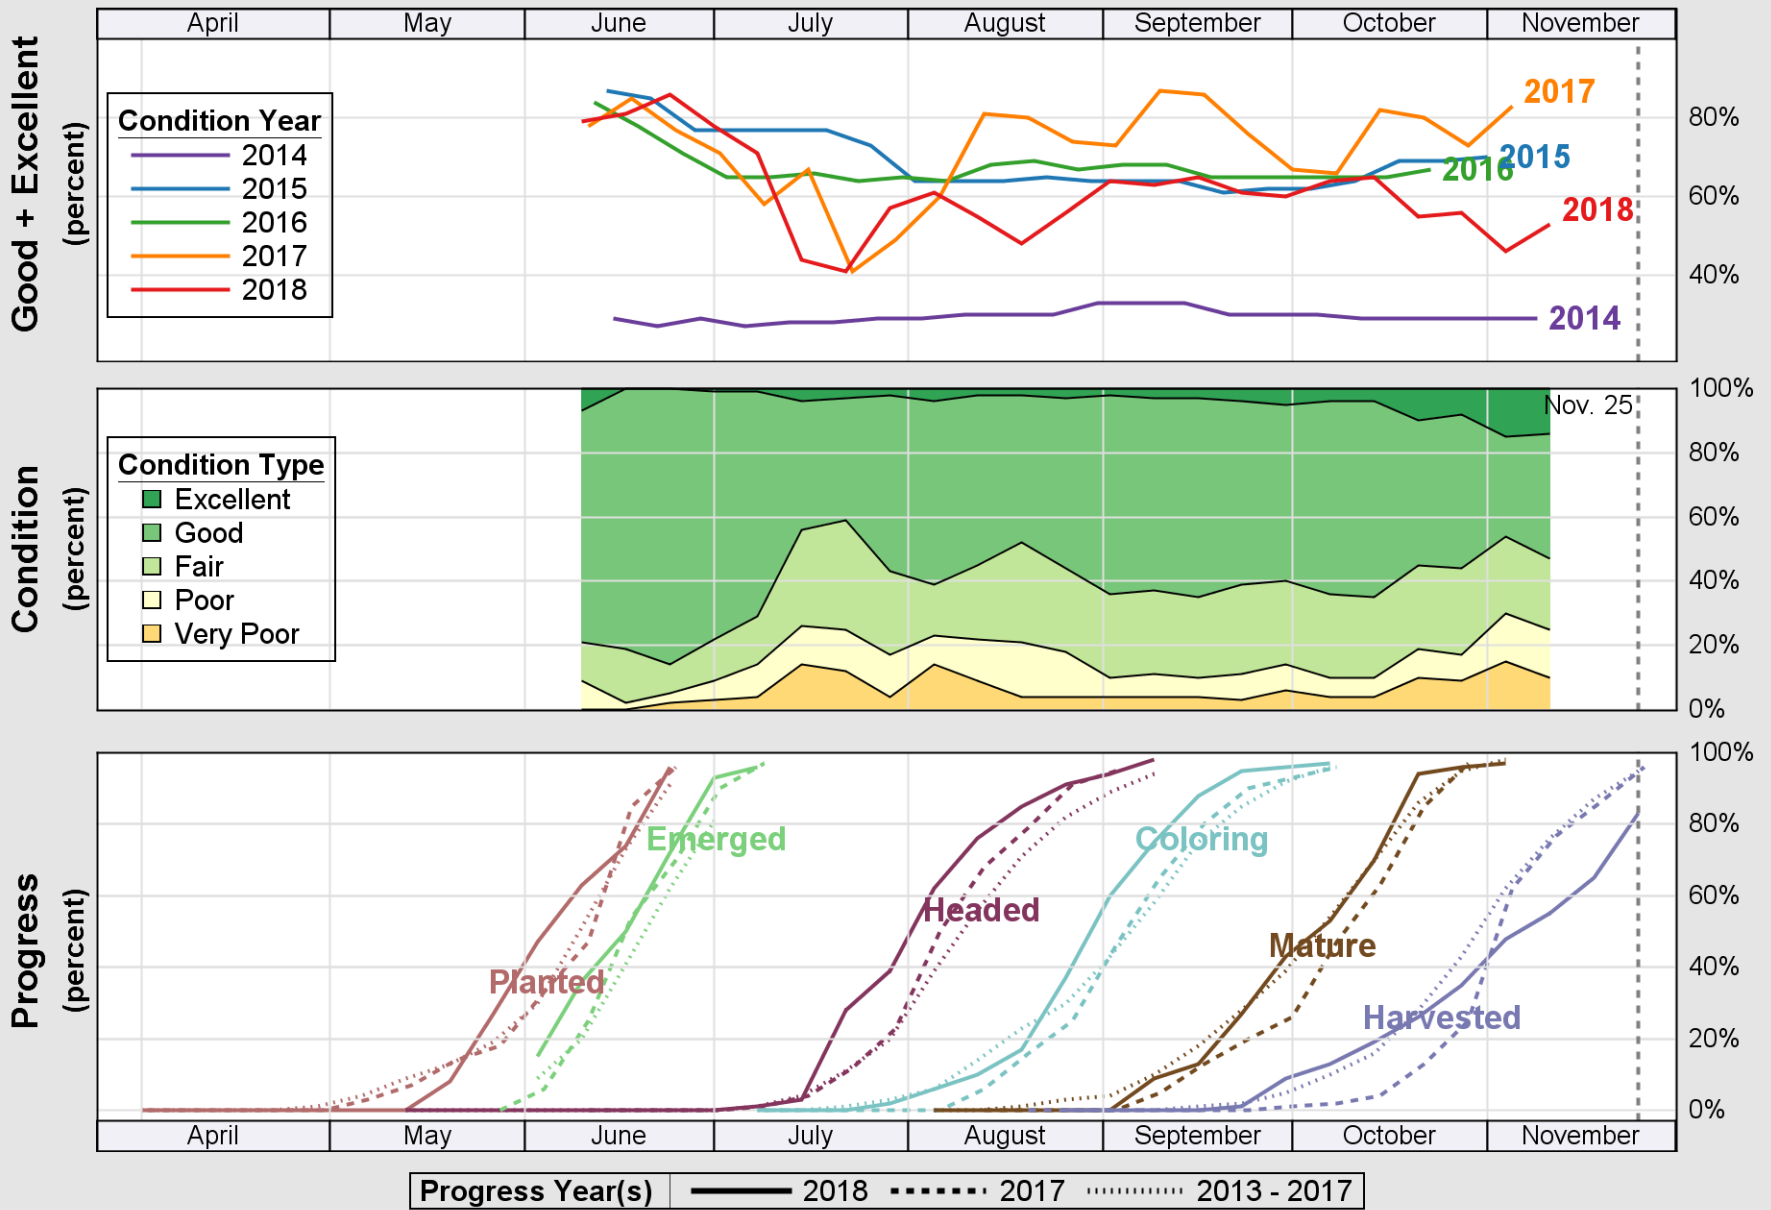

# Crop Progress and Condition: Corn in Colorado , 2018

NASS

Source: National Agricultural Statistics Service (NASS), Crop Progress Report

USDA

# Crop Progress and Condition: Pasture and Range in Colorado, 2018

NASS

Source: National Agricultural Statistics Service (NASS), Crop Progress Report

USDA

### Crop Progress and Condition: Sorghum in Colorado , 2018

NASS

Source: National Agricultural Statistics Service (NASS), Crop Progress Report

USDA