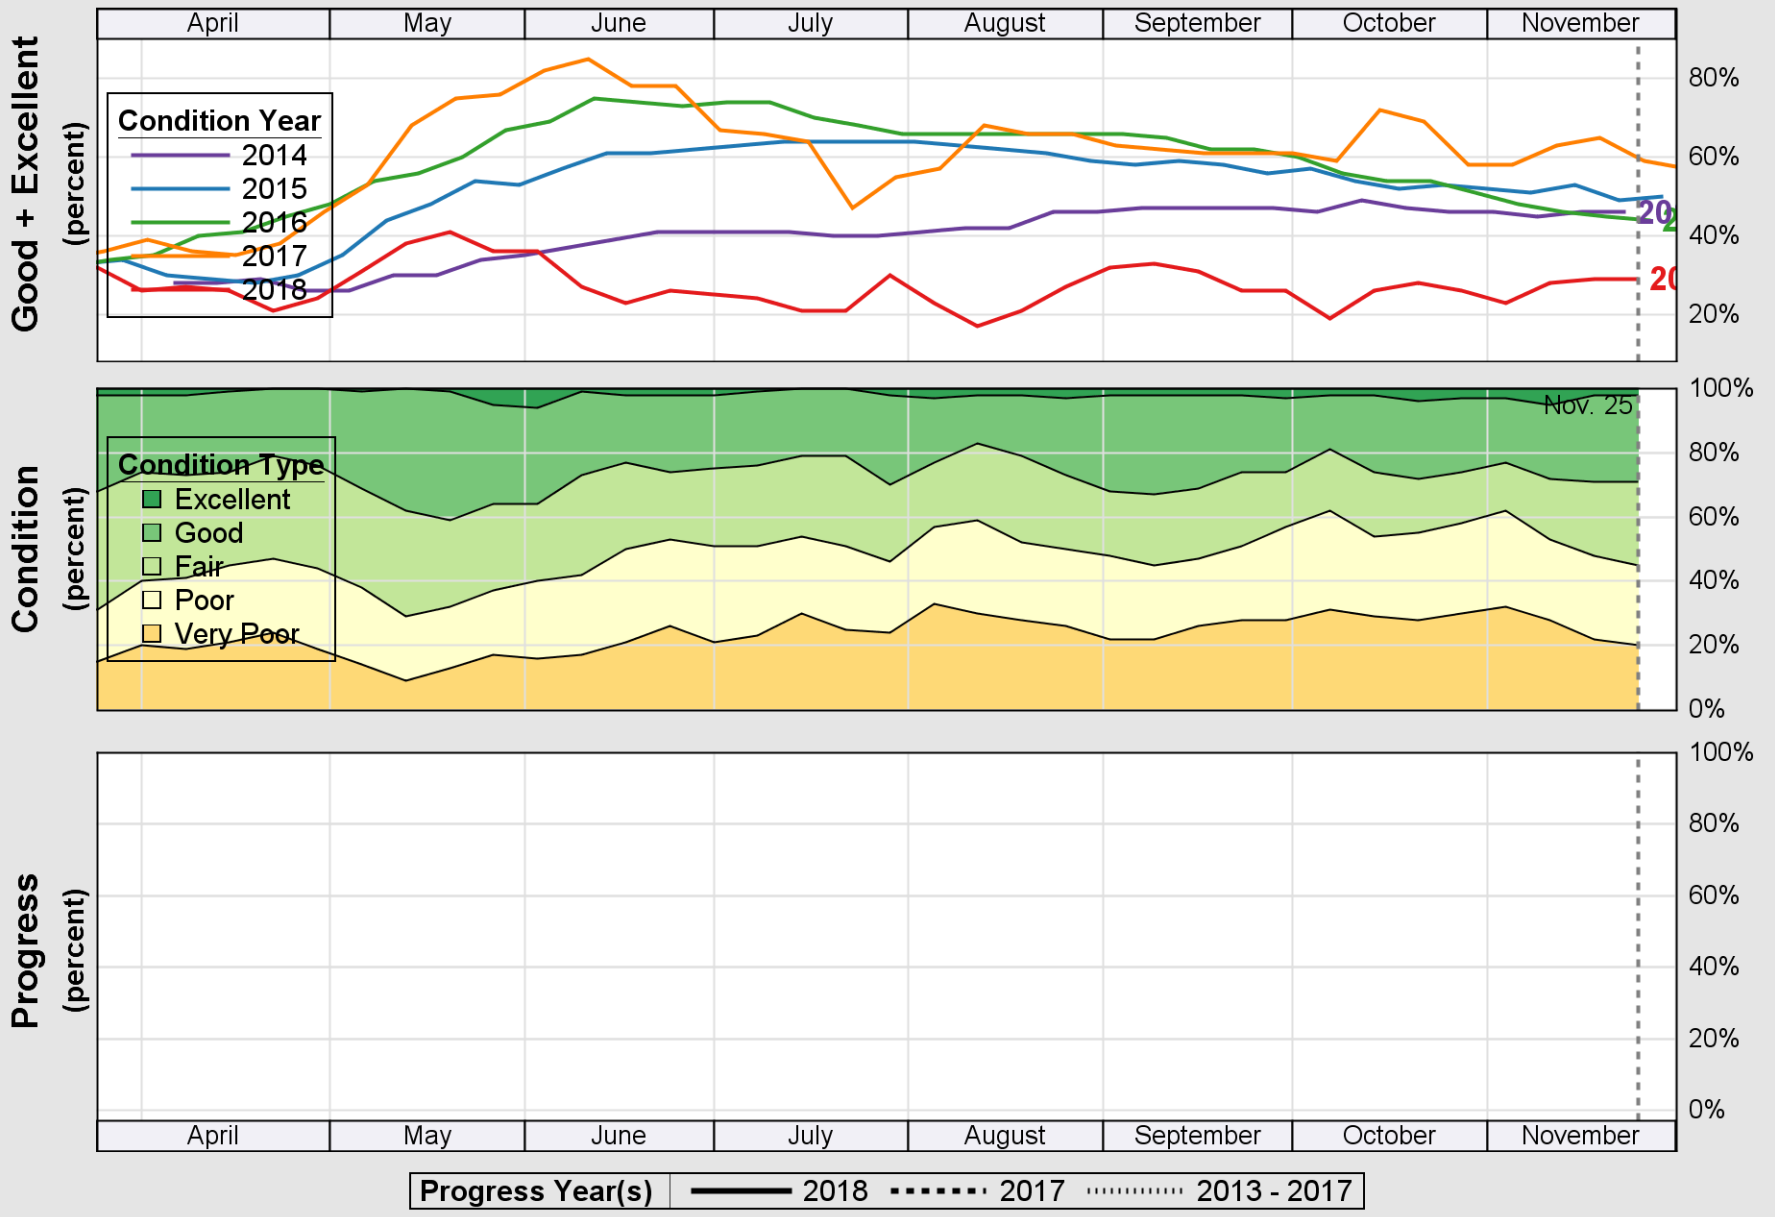

### Crop Progress and Condition: Barley in Colorado , 2018

NASS

Source: National Agricultural Statistics Service (NASS), Crop Progress Report

USDA

# Crop Progress and Condition: Corn in Colorado , 2018

NASS

Source: National Agricultural Statistics Service (NASS), Crop Progress Report

USDA

# Crop Progress and Condition: Pasture and Range in Colorado, 2018

NASS

Source: National Agricultural Statistics Service (NASS), Crop Progress Report

USDA