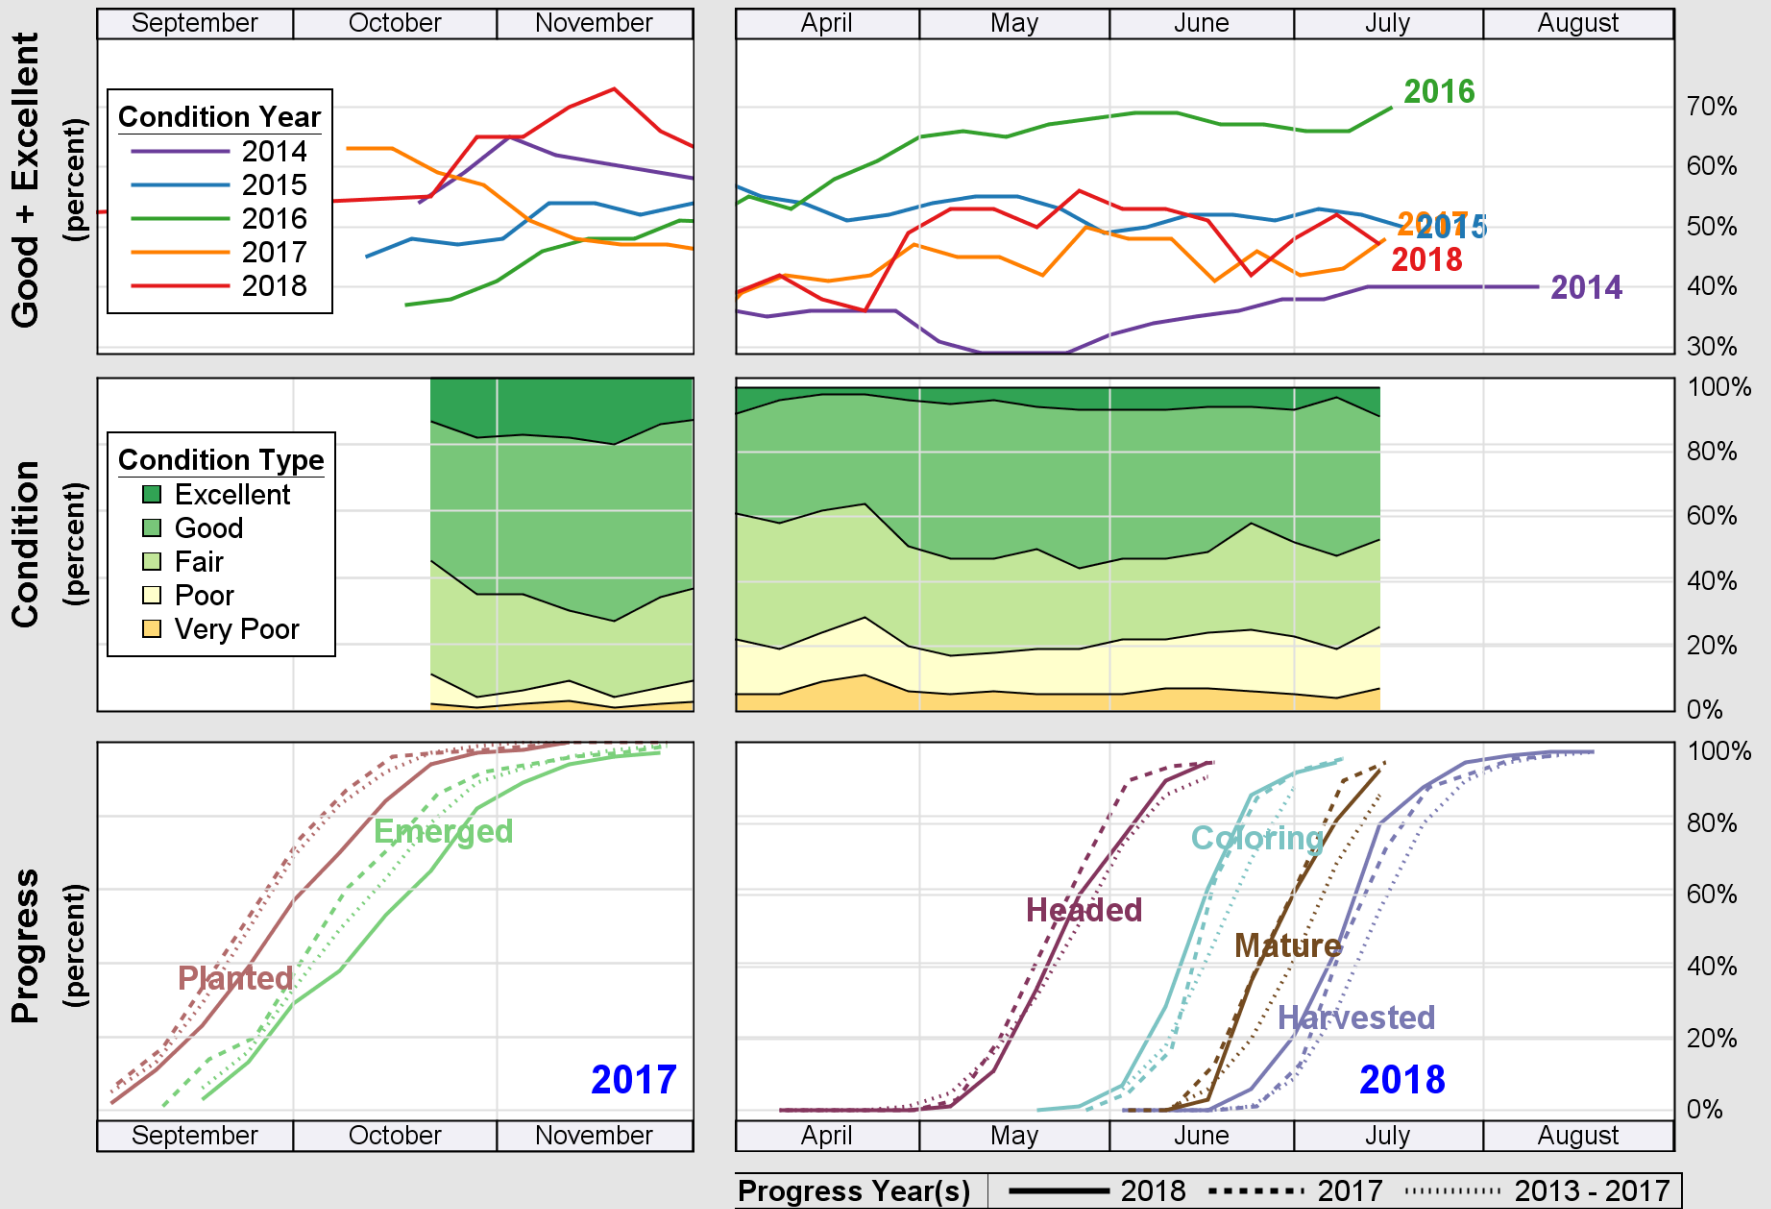

### Crop Progress and Condition: Sugar Beets in Colorado , 2018

NASS

Source: National Agricultural Statistics Service (NASS), Crop Progress Report

USDA

### Crop Progress and Condition: Sunflower in Colorado , 2018

NASS

Source: National Agricultural Statistics Service (NASS), Crop Progress Report

USDA

# Crop Progress and Condition: Winter Wheat in Colorado , 2018

NASS

Source: National Agricultural Statistics Service (NASS), Crop Progress Report