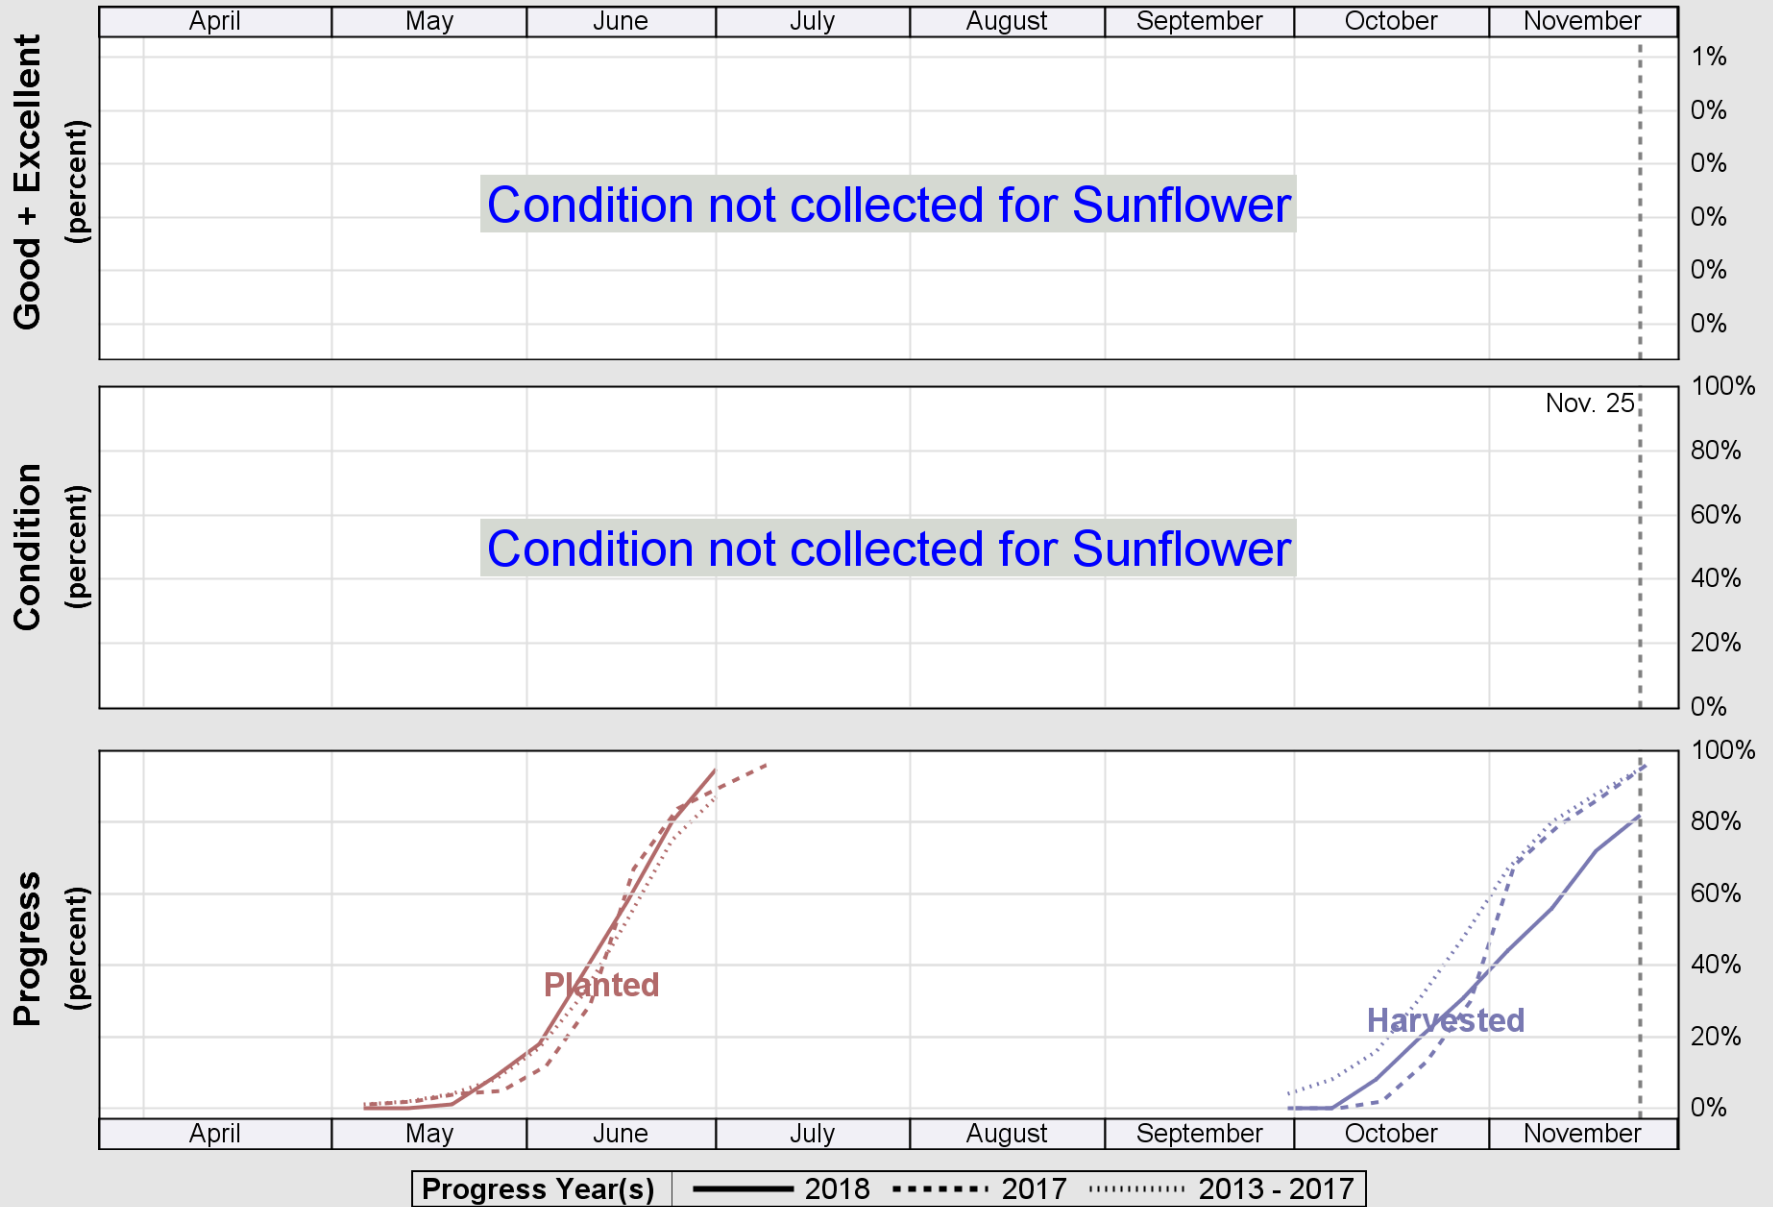

USDA

Crop Progress and Condition: Sunflower in Colorado , 2018

NASS

Source: National Agricultural Statistics Service (NASS), Crop Progress Report