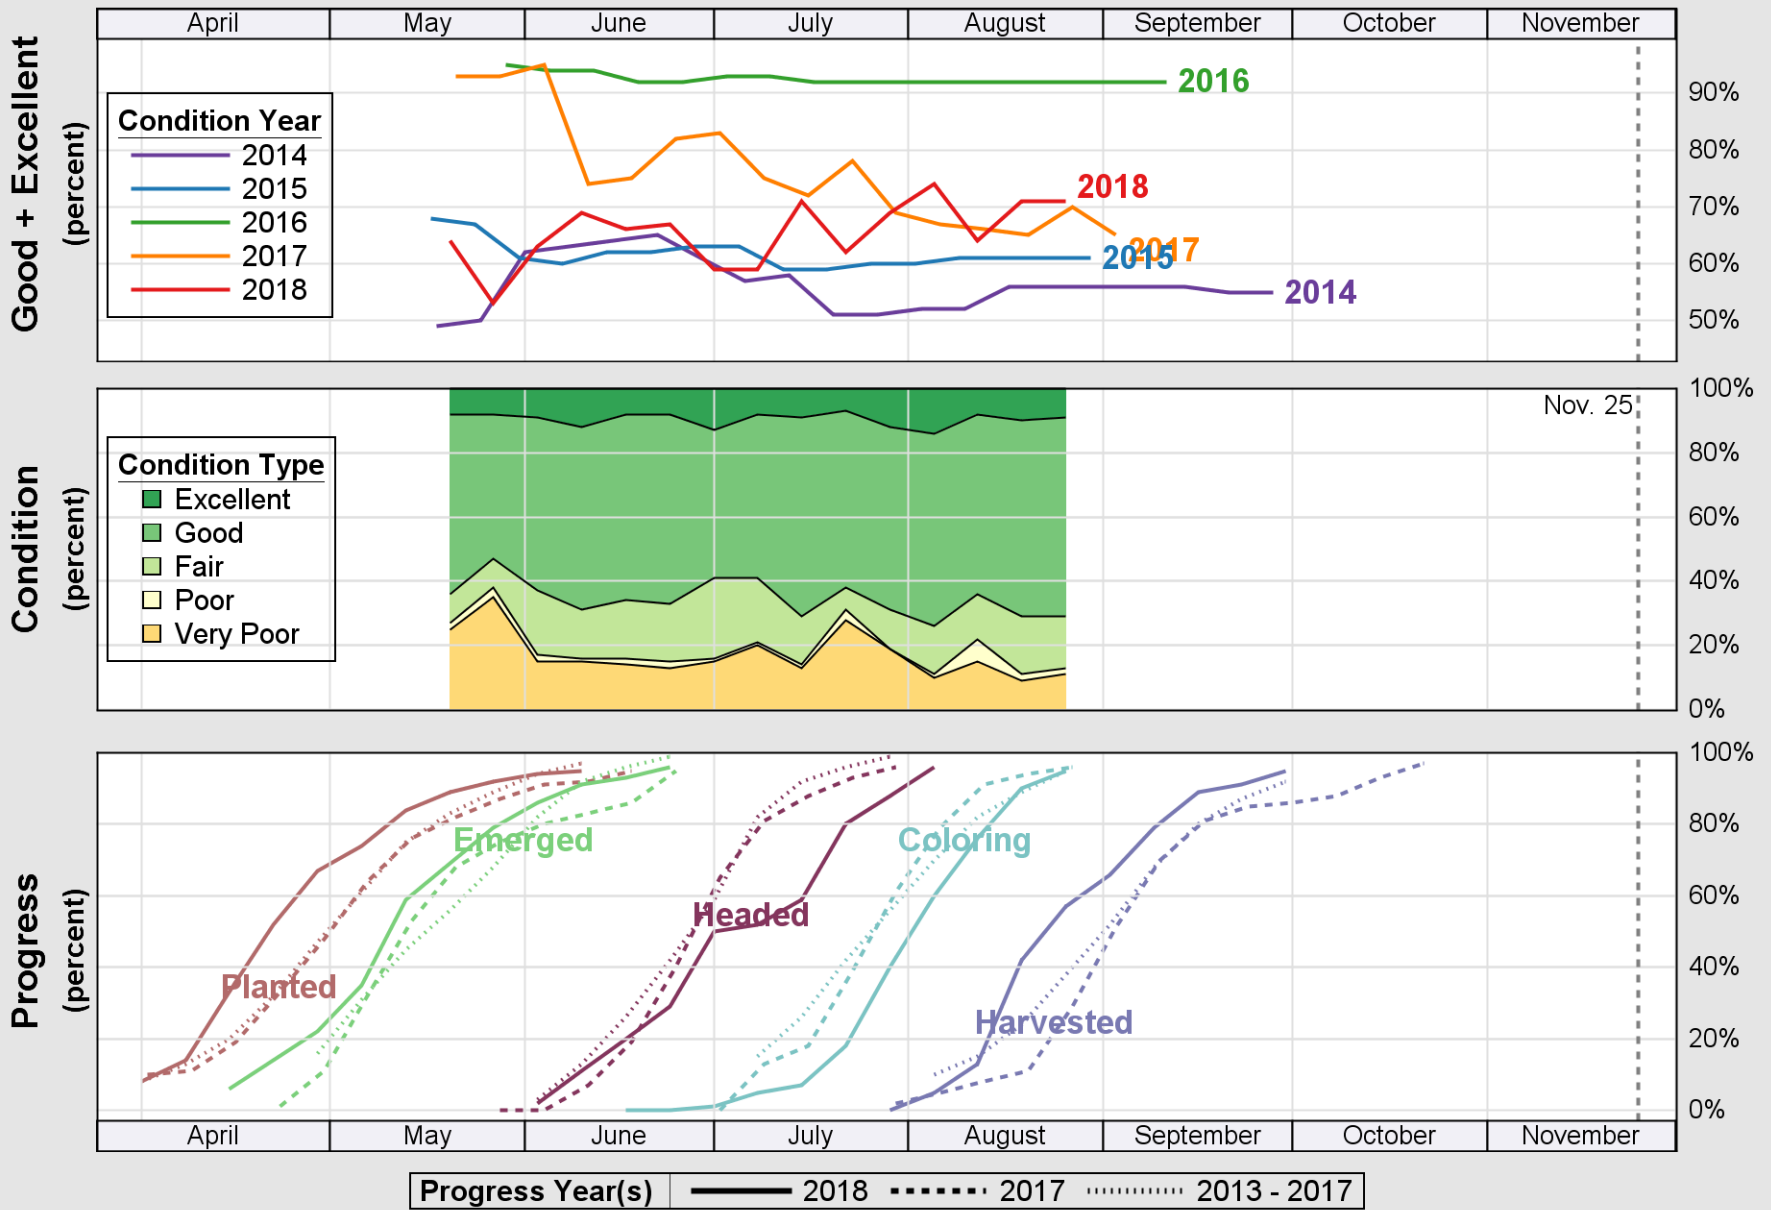

# Crop Progress and Condition: Pasture and Range in Colorado, 2018

NASS

Source: National Agricultural Statistics Service (NASS), Crop Progress Report

USDA

### Crop Progress and Condition: Sorghum in Colorado , 2018

NASS

Source: National Agricultural Statistics Service (NASS), Crop Progress Report

USDA

# Crop Progress and Condition: Spring Wheat in Colorado , 2018

NASS

Source: National Agricultural Statistics Service (NASS), Crop Progress Report

USDA