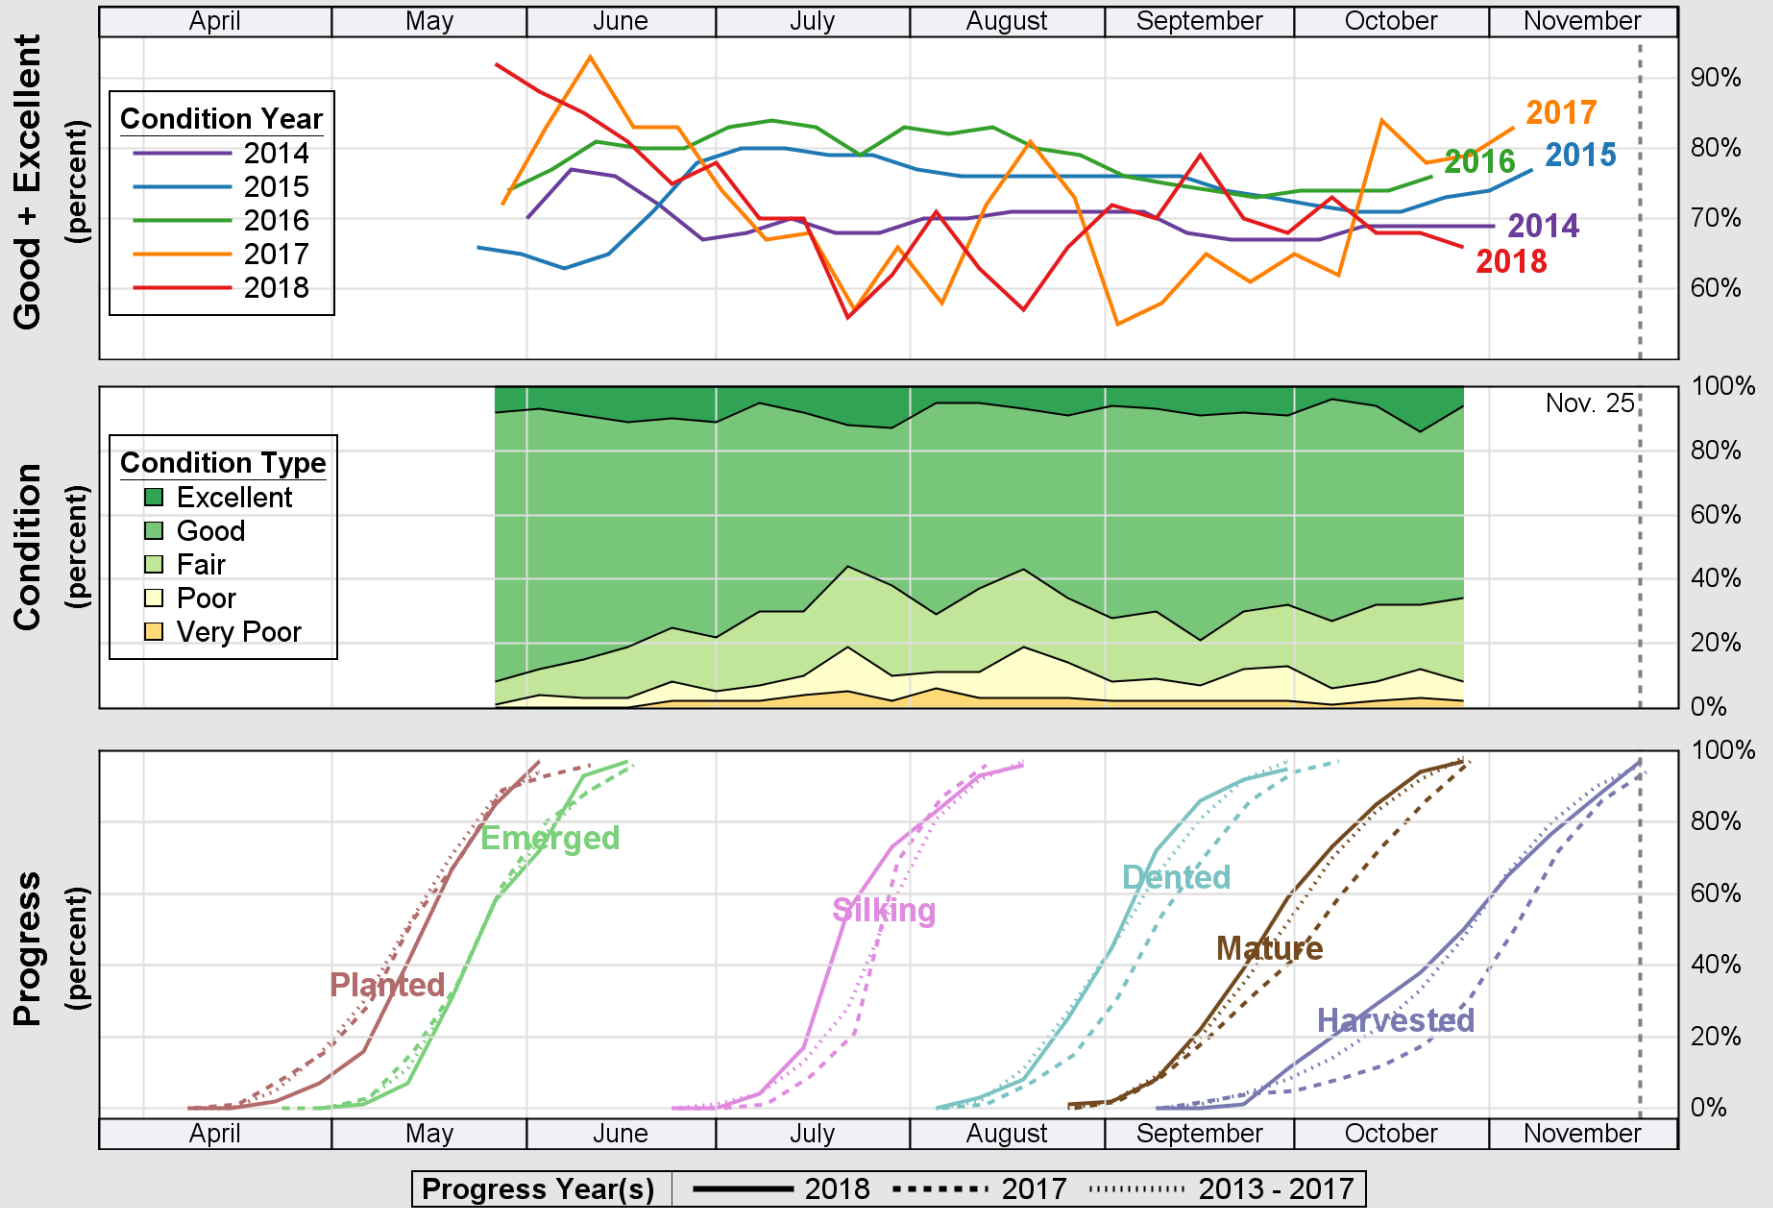

### Crop Progress and Condition: Barley in Colorado , 2018

NASS

Source: National Agricultural Statistics Service (NASS), Crop Progress Report

USDA

# Crop Progress and Condition: Corn in Colorado , 2018

NASS

Source: National Agricultural Statistics Service (NASS), Crop Progress Report

USDA