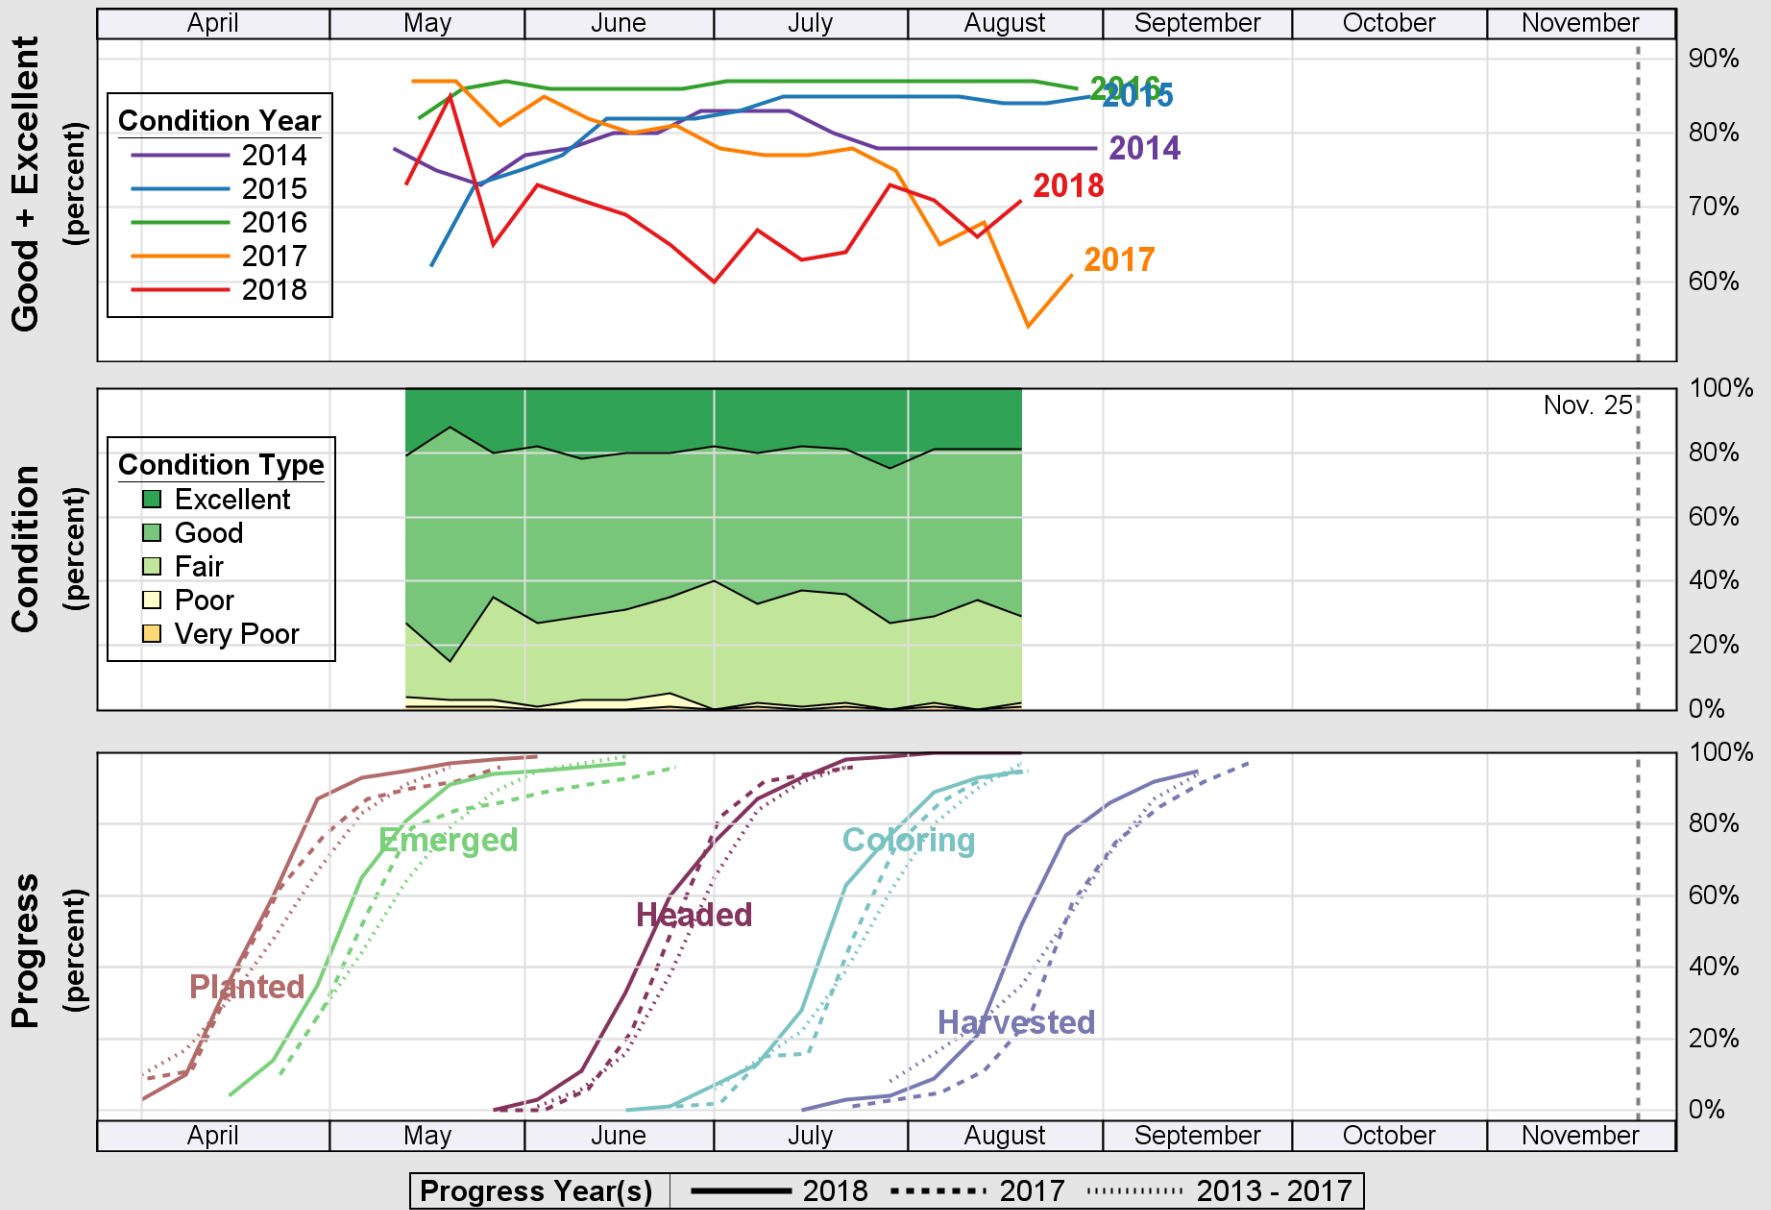

### Crop Progress and Condition: Barley in Colorado , 2018

NASS

Source: National Agricultural Statistics Service (NASS), Crop Progress Report

USDA

# Crop Progress and Condition: Corn in Colorado , 2018

NASS

Source: National Agricultural Statistics Service (NASS), Crop Progress Report

USDA