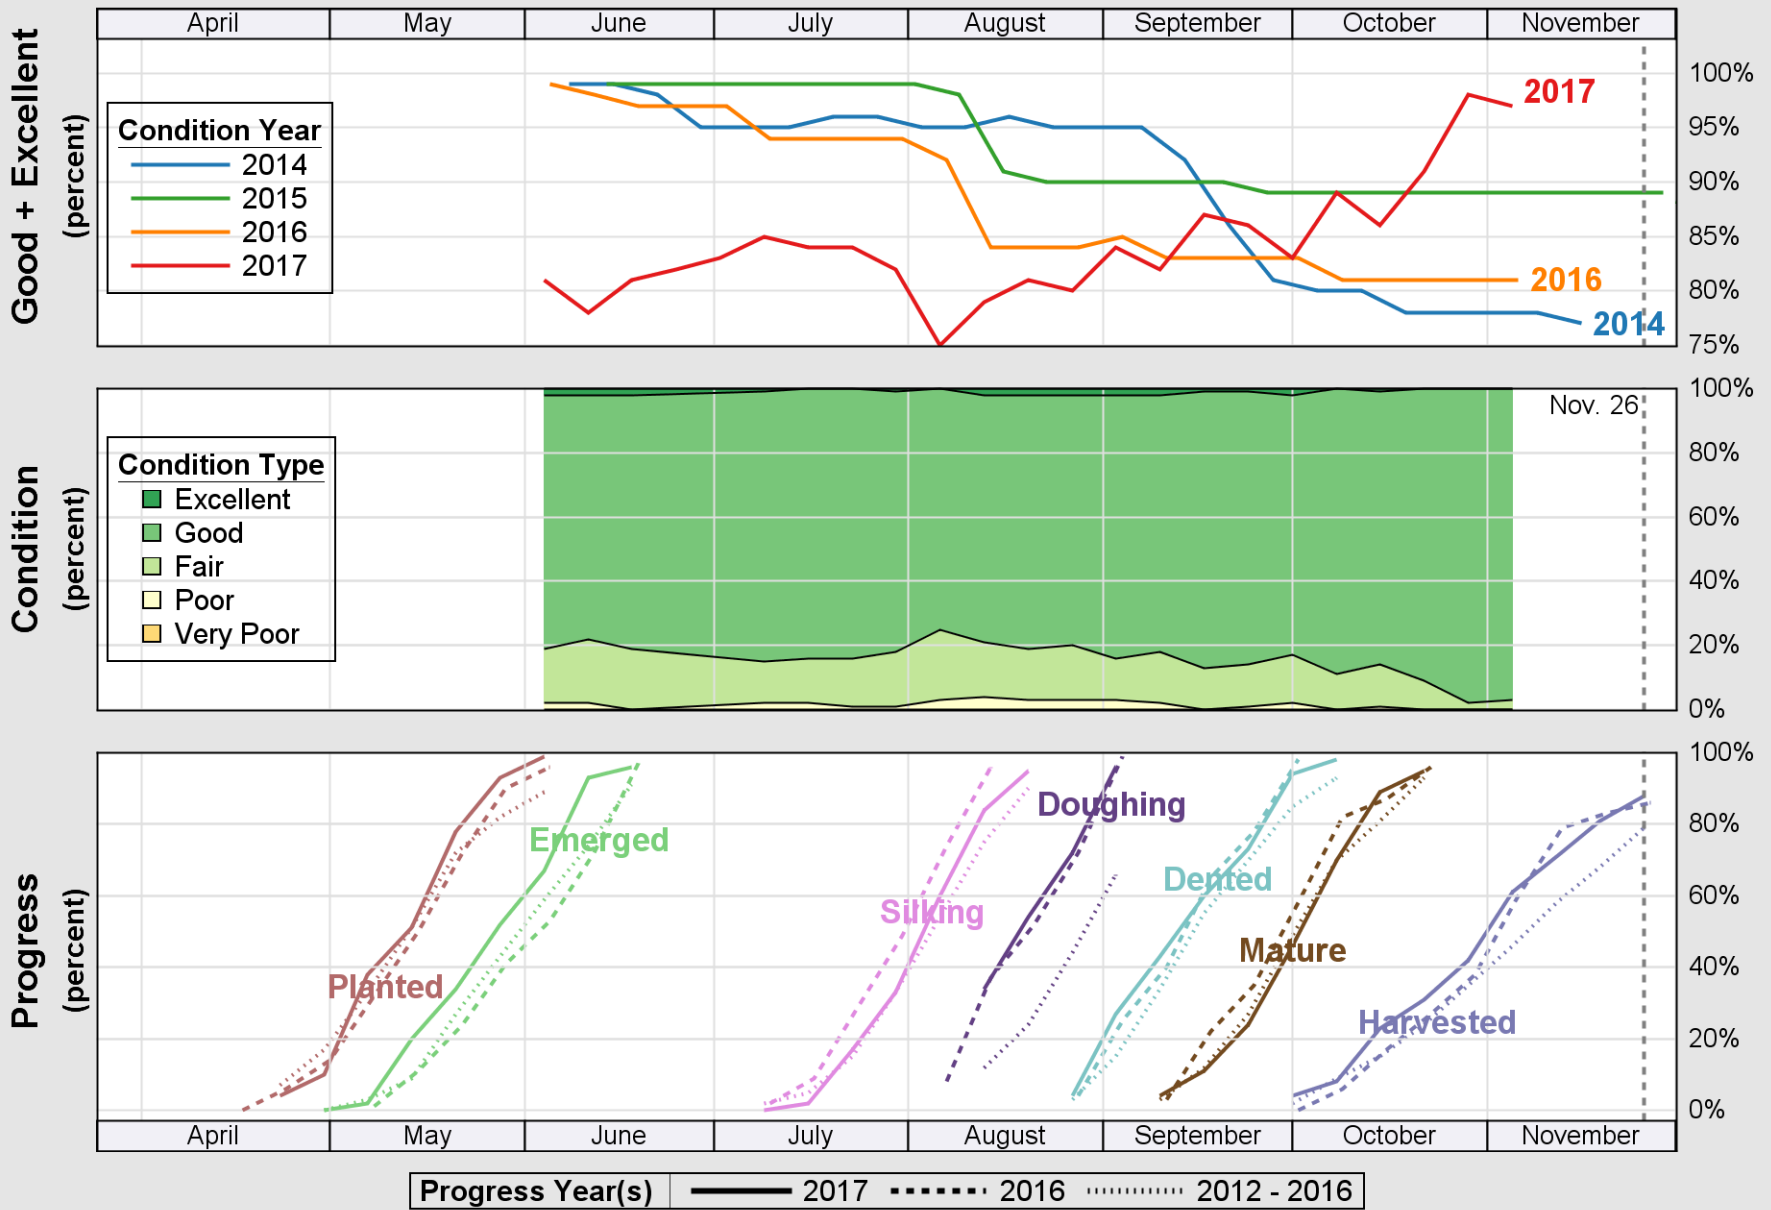

USDA

Crop Progress and Condition: Barley in Wyoming , 2017

NASS

Source: National Agricultural Statistics Service (NASS), Crop Progress Report

USDA

Crop Progress and Condition: Corn in Wyoming , 2017

NASS

Source: National Agricultural Statistics Service (NASS), Crop Progress Report

USDA

Crop Progress and Condition: Oats in Wyoming , 2017

NASS

Source: National Agricultural Statistics Service (NASS), Crop Progress Report

USDA

Crop Progress and Condition: Pasture and Range in Wyoming, 2017

NASS

Source: National Agricultural Statistics Service (NASS), Crop Progress Report

USDA

Crop Progress and Condition: Spring Wheat in Wyoming, 2017

NASS

Source: National Agricultural Statistics Service (NASS), Crop Progress Report