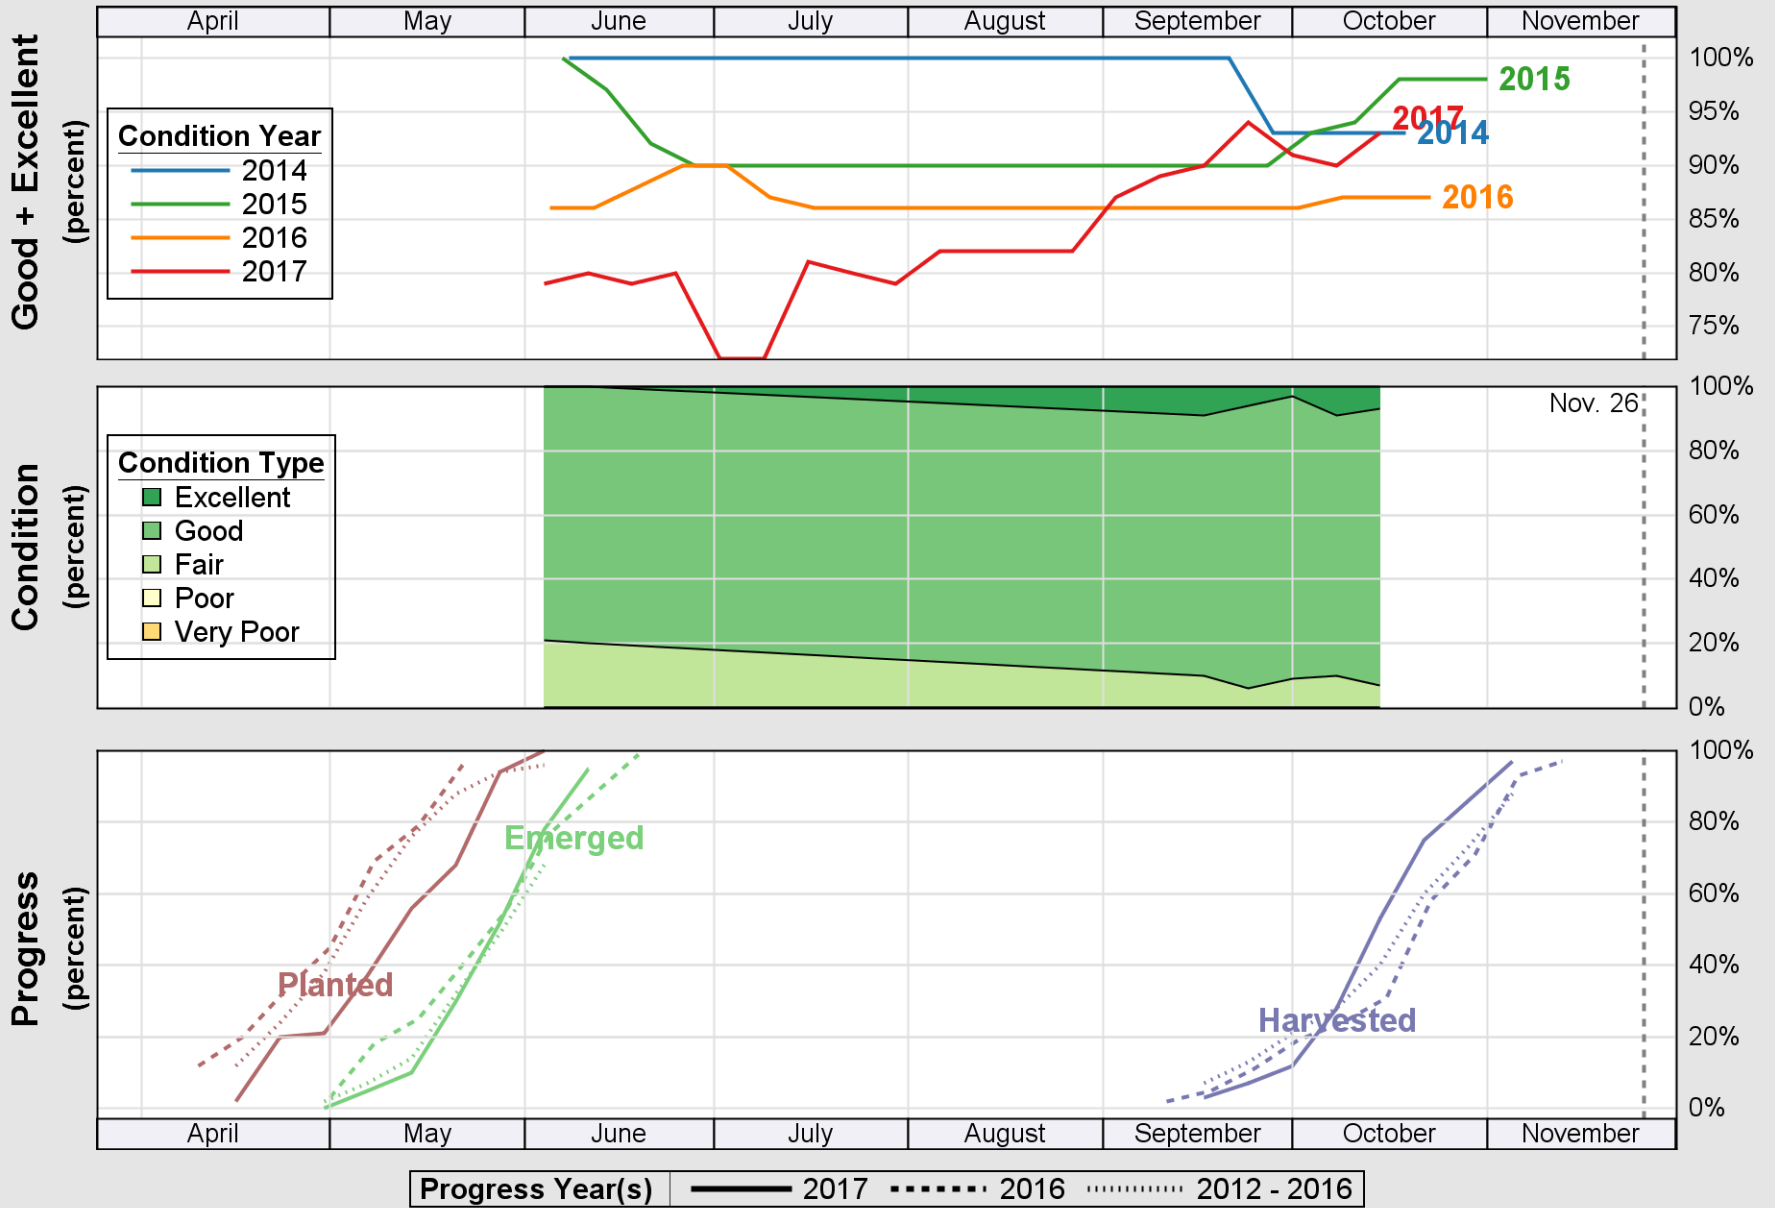

NASS

Source: National Agricultural Statistics Service (NASS), Crop Progress Report

USDA

Crop Progress and Condition: Spring Wheat in Wyoming, 2017

NASS

Source: National Agricultural Statistics Service (NASS), Crop Progress Report

Source: National Agricultural Statistics Service (NASS), Crop Progress Report

USDA

Crop Progress and Condition: Winter Wheat in Wyoming, 2017

NASS

Source: National Agricultural Statistics Service (NASS), Crop Progress Report