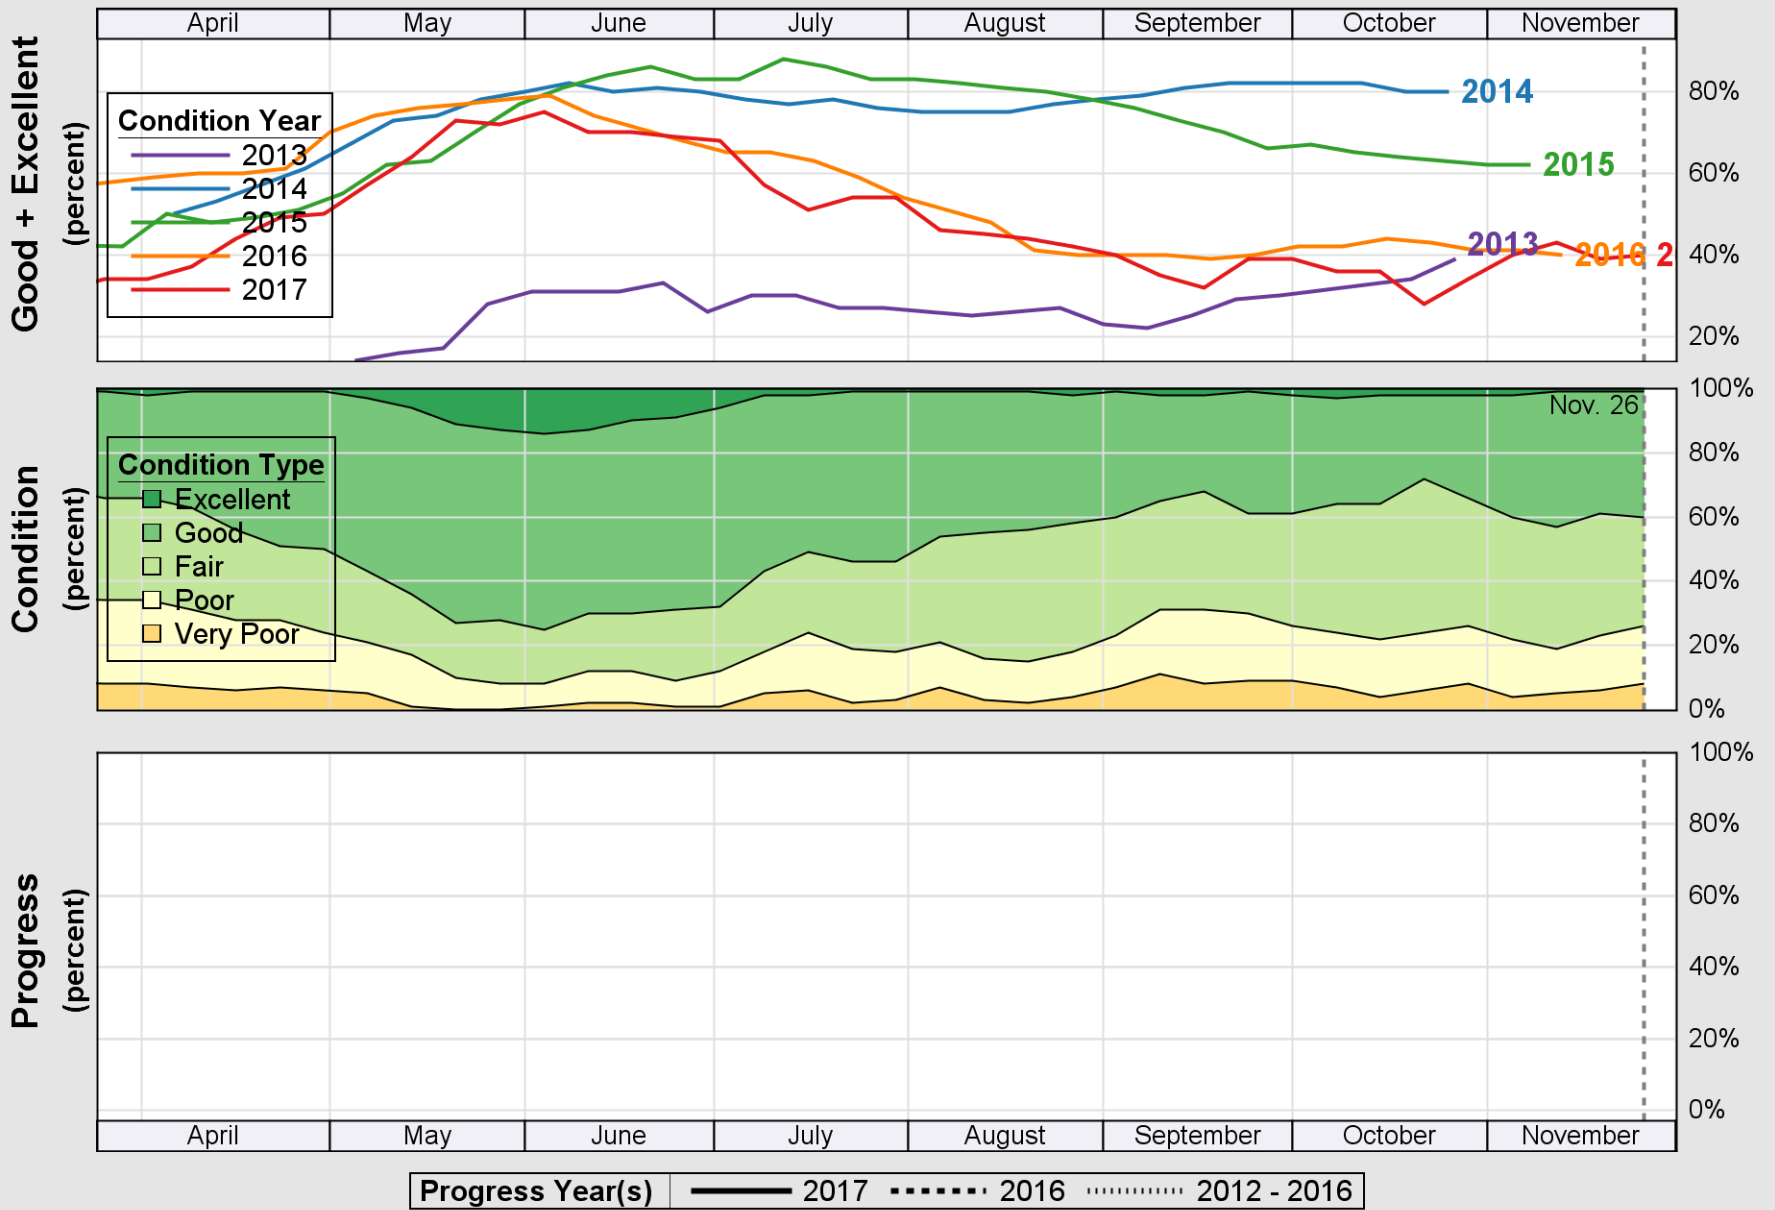

USDA

Crop Progress and Condition: Barley in Wyoming , 2017

NASS

Source: National Agricultural Statistics Service (NASS), Crop Progress Report

USDA

Crop Progress and Condition: Corn in Wyoming , 2017

NASS

Source: National Agricultural Statistics Service (NASS), Crop Progress Report

USDA

Crop Progress and Condition: Oats in Wyoming , 2017

NASS

Source: National Agricultural Statistics Service (NASS), Crop Progress Report

USDA

Crop Progress and Condition: Pasture and Range in Wyoming, 2017

NASS

Source: National Agricultural Statistics Service (NASS), Crop Progress Report

USDA

Crop Progress and Condition: Spring Wheat in Wyoming, 2017

NASS

Source: National Agricultural Statistics Service (NASS), Crop Progress Report