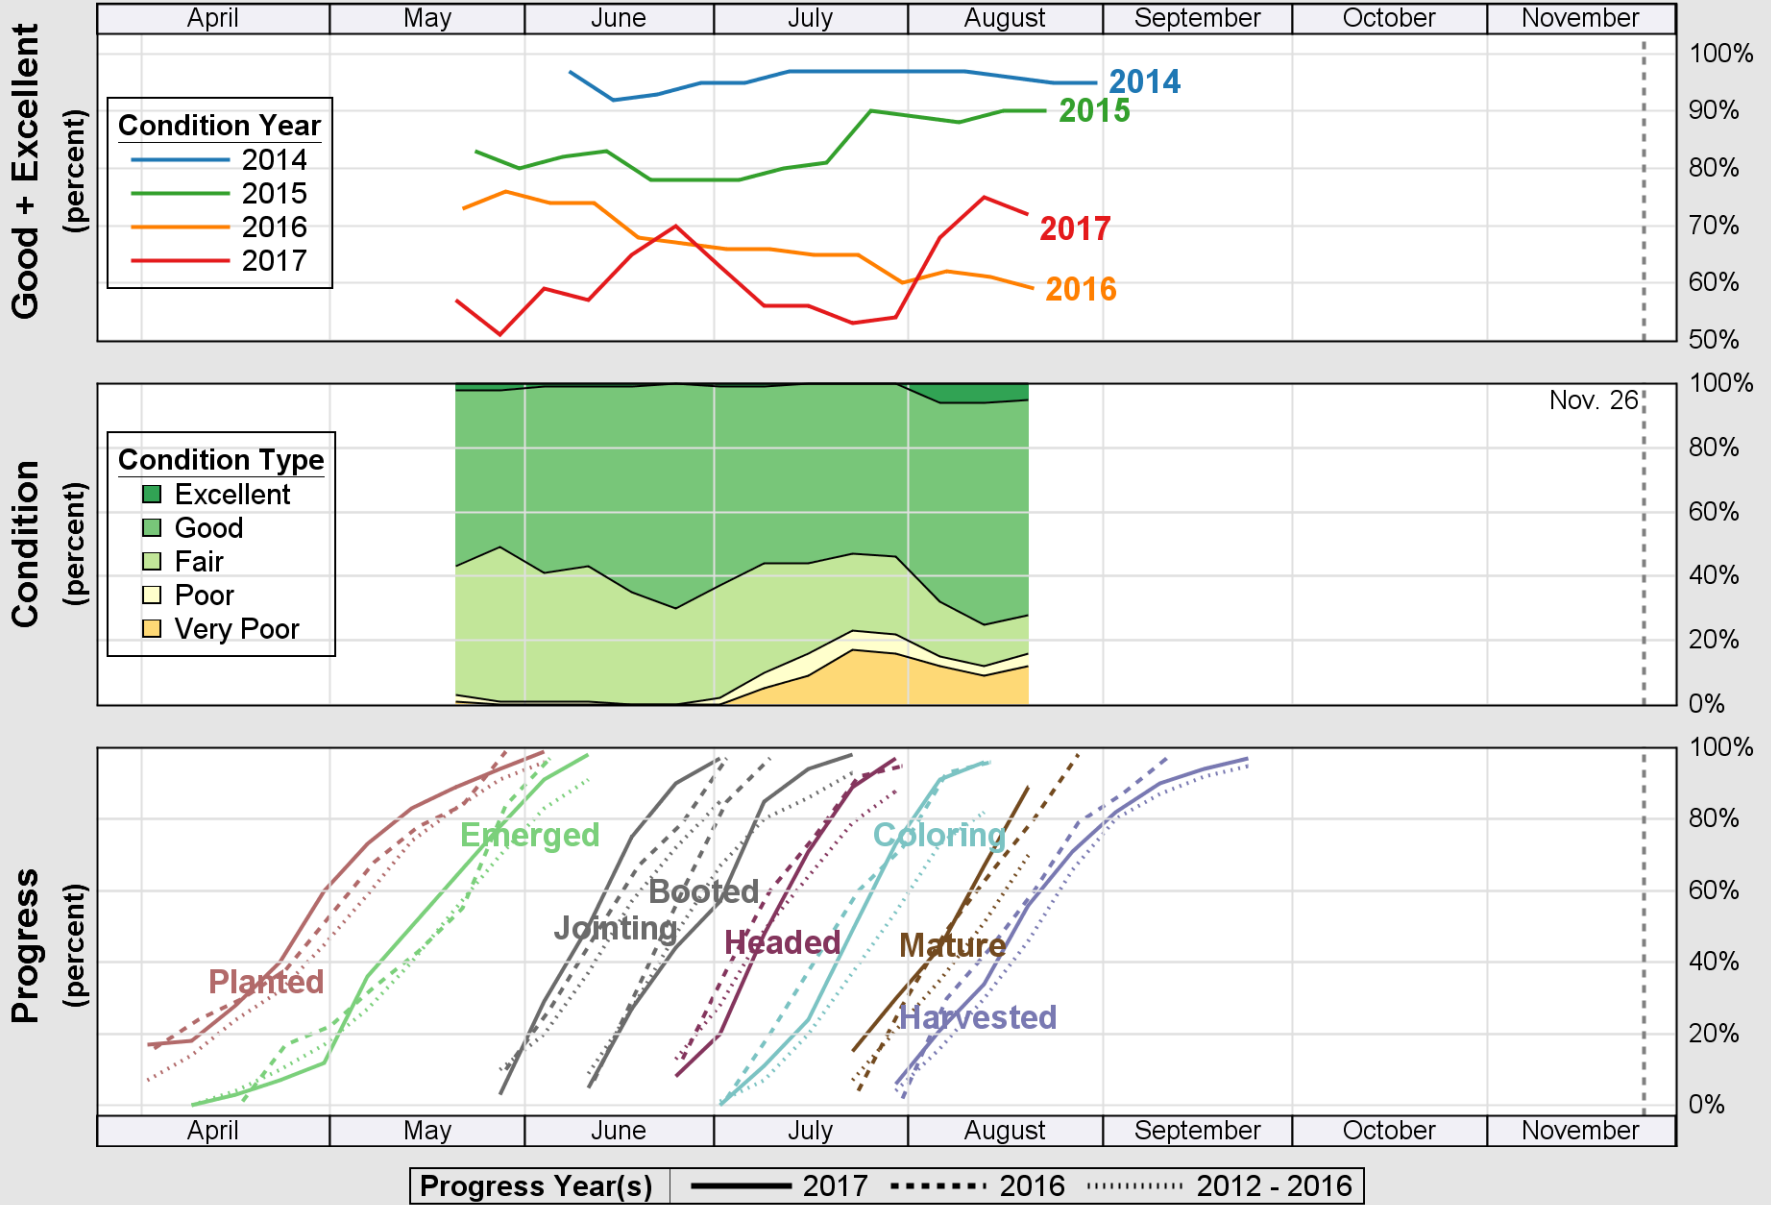

USDA

Crop Progress and Condition: Barley in Wyoming , 2017

NASS

Source: National Agricultural Statistics Service (NASS), Crop Progress Report

USDA

Crop Progress and Condition: Corn in Wyoming , 2017

NASS

Source: National Agricultural Statistics Service (NASS), Crop Progress Report

USDA

Crop Progress and Condition: Oats in Wyoming , 2017

NASS

Source: National Agricultural Statistics Service (NASS), Crop Progress Report

USDA

Crop Progress and Condition: Pasture and Range in Wyoming, 2017

NASS

Source: National Agricultural Statistics Service (NASS), Crop Progress Report

USDA

Crop Progress and Condition: Spring Wheat in Wyoming, 2017

NASS

Source: National Agricultural Statistics Service (NASS), Crop Progress Report