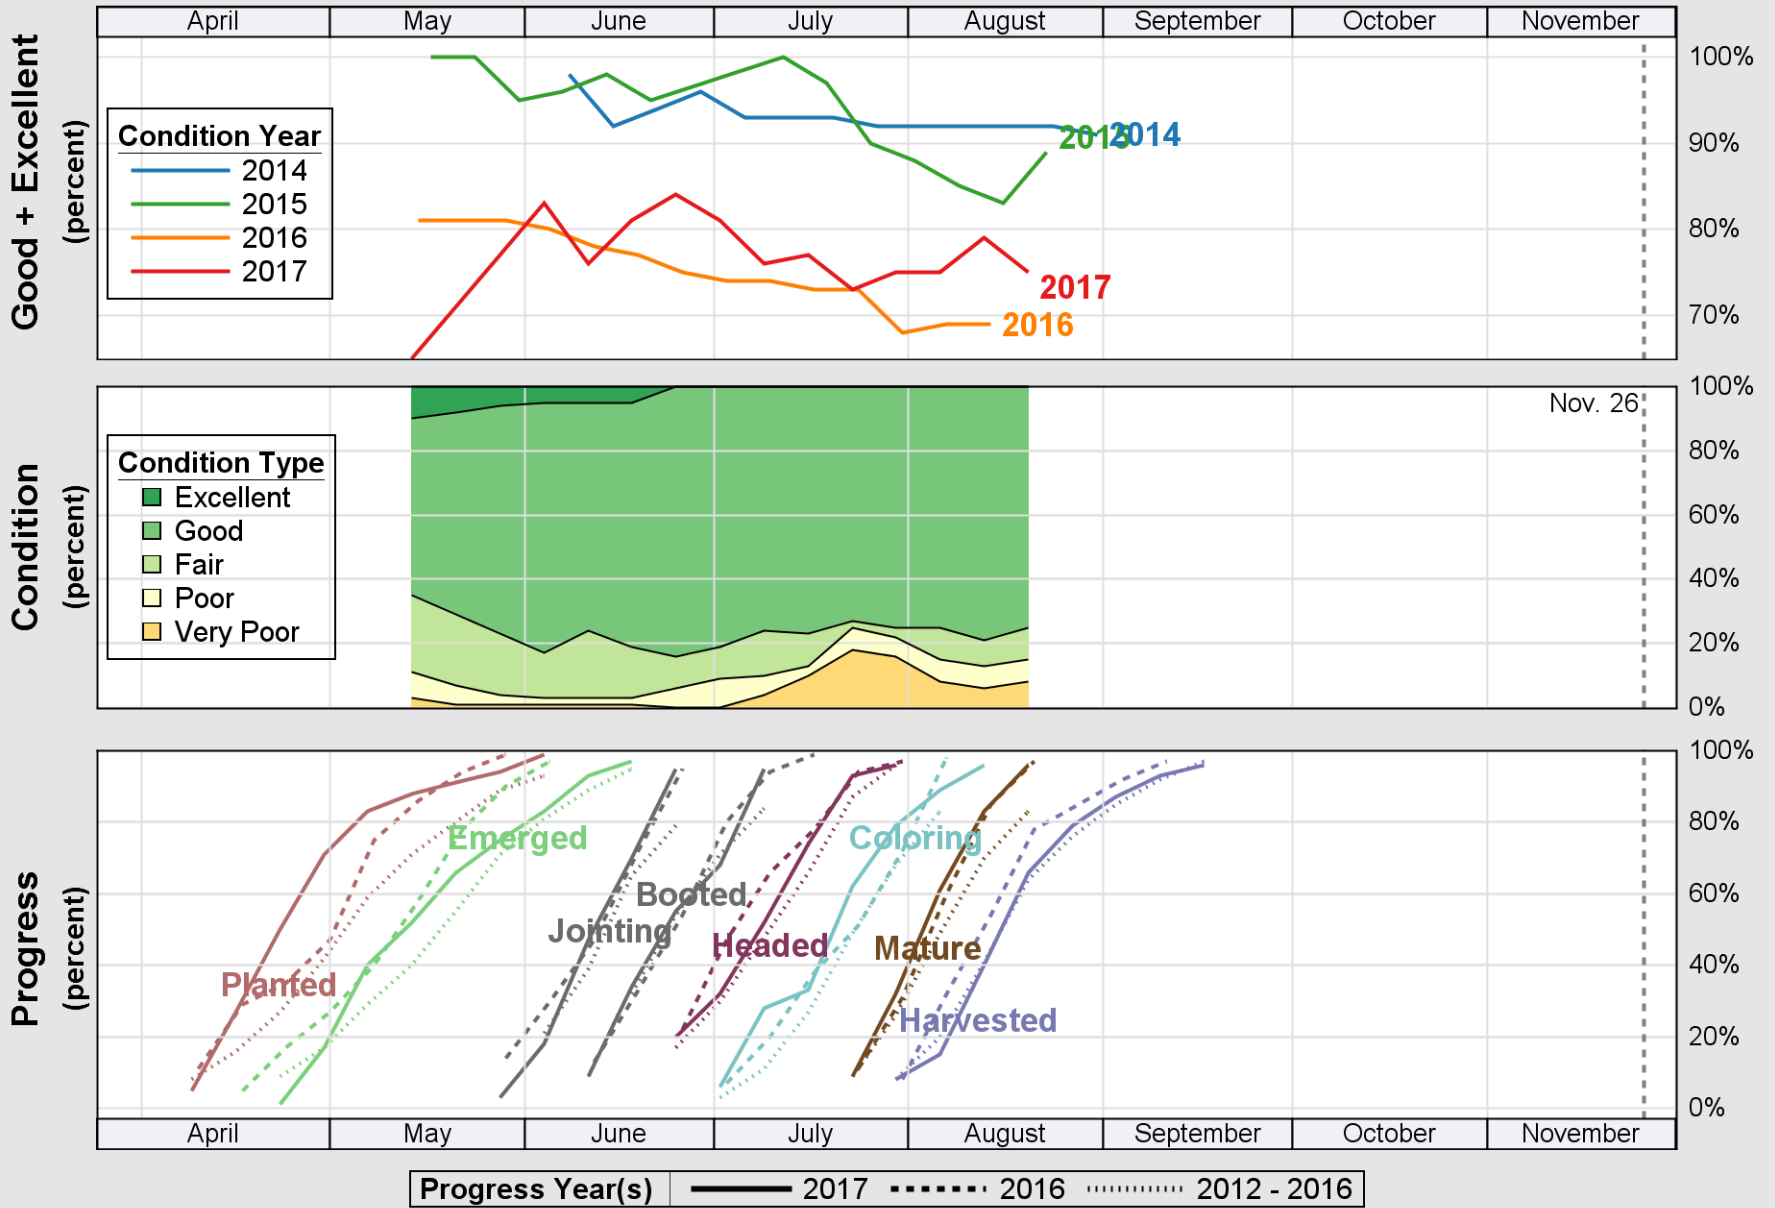

NASS

Source: National Agricultural Statistics Service (NASS), Crop Progress Report

USDA

Crop Progress and Condition: Spring Wheat in Wyoming, 2017

NASS

Source: National Agricultural Statistics Service (NASS), Crop Progress Report

Source: National Agricultural Statistics Service (NASS), Crop Progress Report

USDA

Crop Progress and Condition: Winter Wheat in Wyoming, 2017

NASS

Source: National Agricultural Statistics Service (NASS), Crop Progress Report