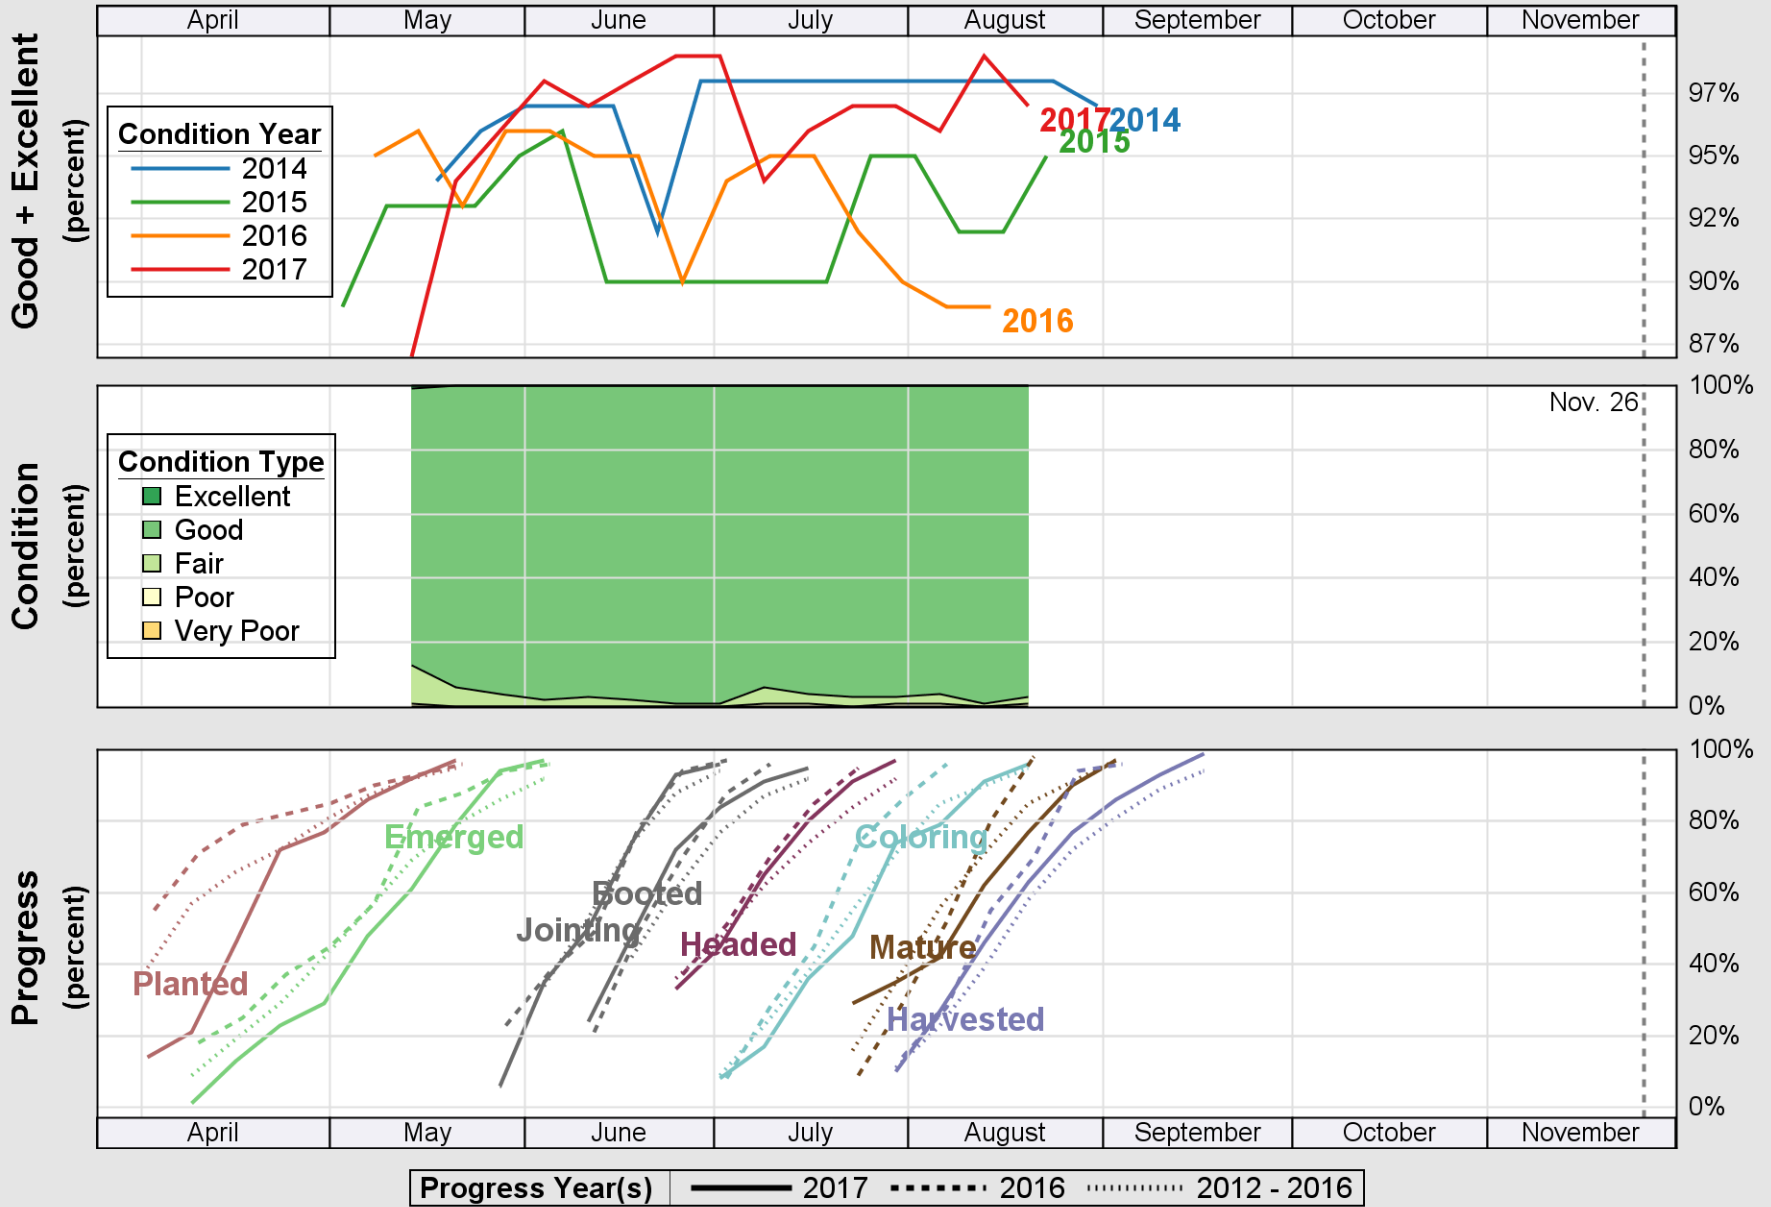

USDA

Crop Progress and Condition: Barley in Wyoming , 2017

NASS

Source: National Agricultural Statistics Service (NASS), Crop Progress Report

USDA

Crop Progress and Condition: Corn in Wyoming , 2017

NASS

Source: National Agricultural Statistics Service (NASS), Crop Progress Report

USDA

Crop Progress and Condition: Oats in Wyoming , 2017

NASS

Source: National Agricultural Statistics Service (NASS), Crop Progress Report

USDA

Crop Progress and Condition: Pasture and Range in Wyoming, 2017

NASS

Source: National Agricultural Statistics Service (NASS), Crop Progress Report

USDA

Crop Progress and Condition: Spring Wheat in Wyoming, 2017

NASS

Source: National Agricultural Statistics Service (NASS), Crop Progress Report