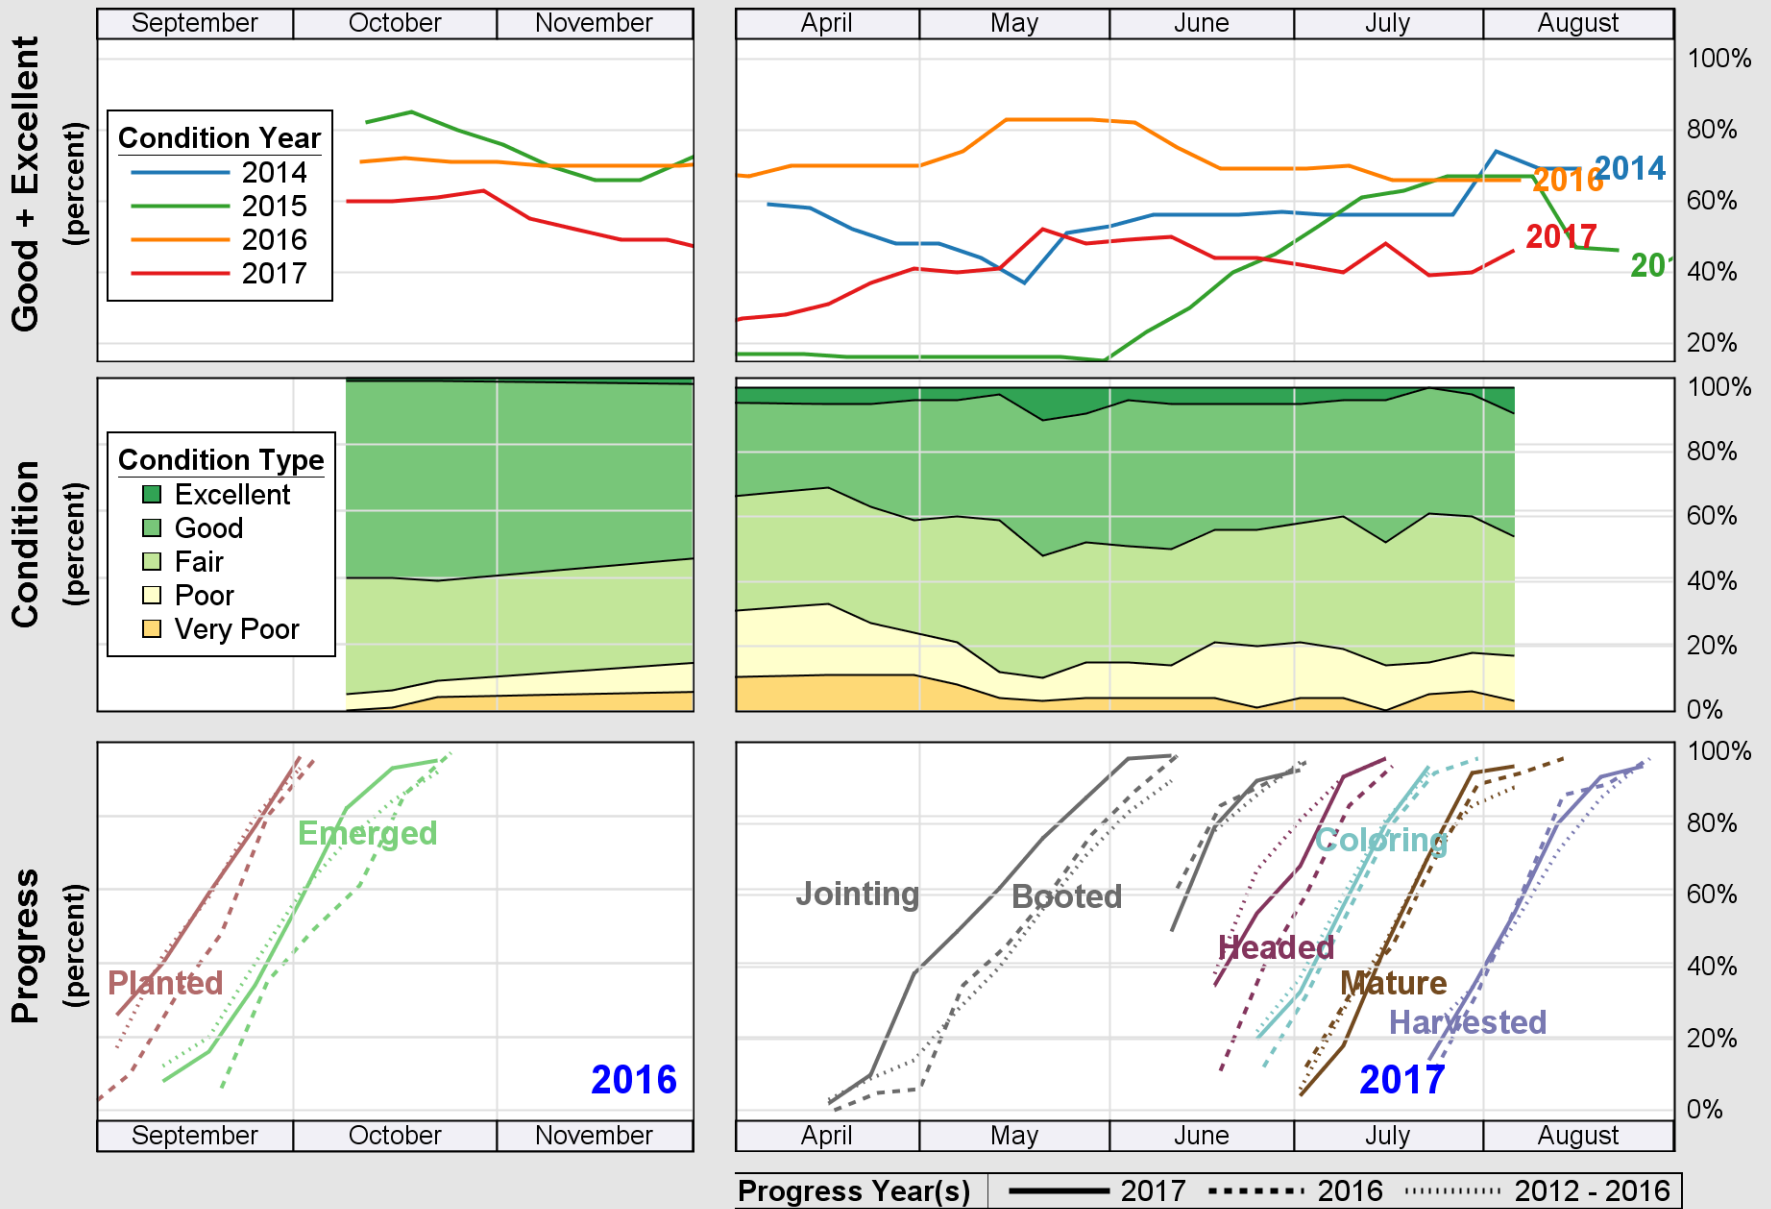

NASS

Source: National Agricultural Statistics Service (NASS), Crop Progress Report

USDA

Crop Progress and Condition: Spring Wheat in Wyoming, 2017

NASS

Source: National Agricultural Statistics Service (NASS), Crop Progress Report

Source: National Agricultural Statistics Service (NASS), Crop Progress Report

USDA

Crop Progress and Condition: Winter Wheat in Wyoming, 2017

NASS

Source: National Agricultural Statistics Service (NASS), Crop Progress Report