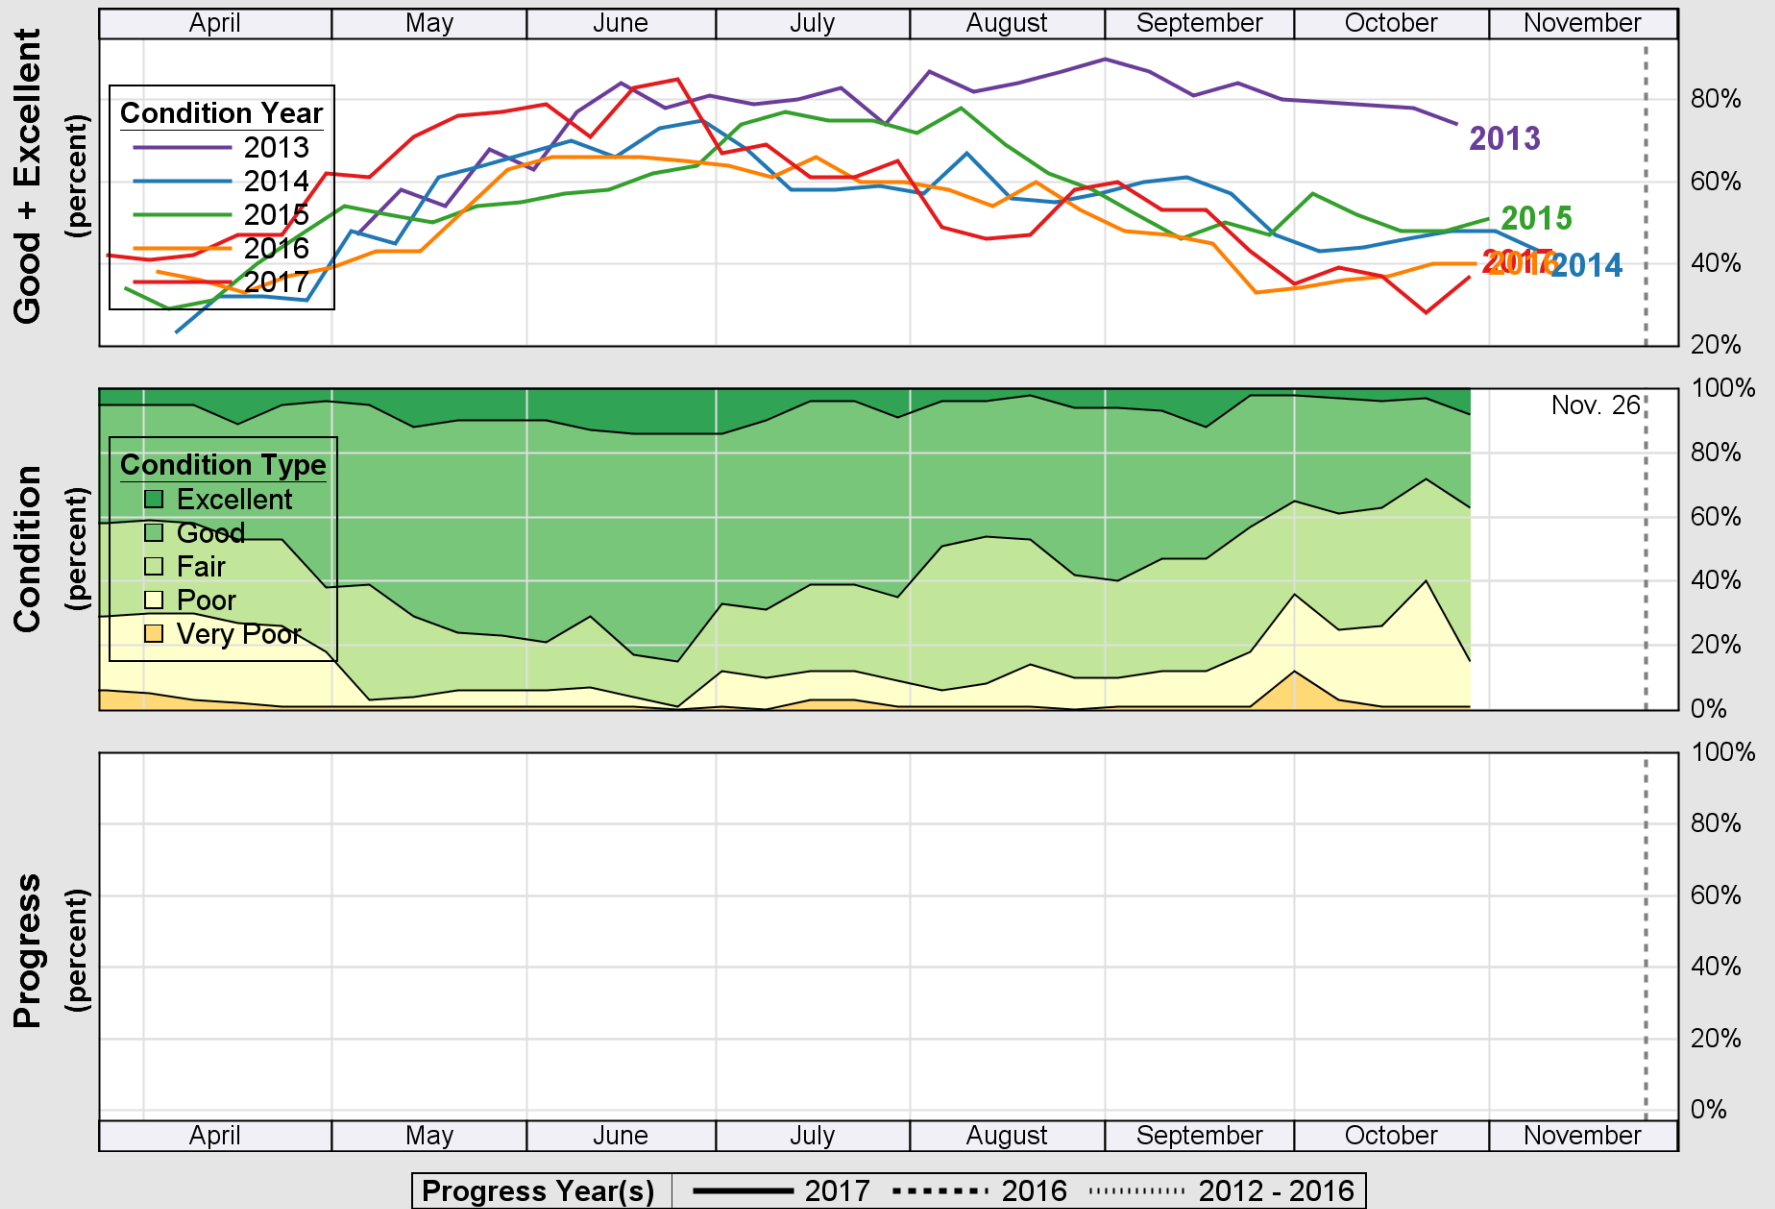

USDA

Crop Progress and Condition: Corn in West Virginia , 2017

NASS

Source: National Agricultural Statistics Service (NASS), Crop Progress Report

USDA Crop Progress and Condition: Pasture and Range in West Virginia , 2017 NASS

Source: National Agricultural Statistics Service (NASS), Crop Progress Report

USDA

Crop Progress and Condition: Soybeans in West Virginia , 2017

NASS

Source: National Agricultural Statistics Service (NASS), Crop Progress Report

Source: National Agricultural Statistics Service (NASS), Crop Progress Report