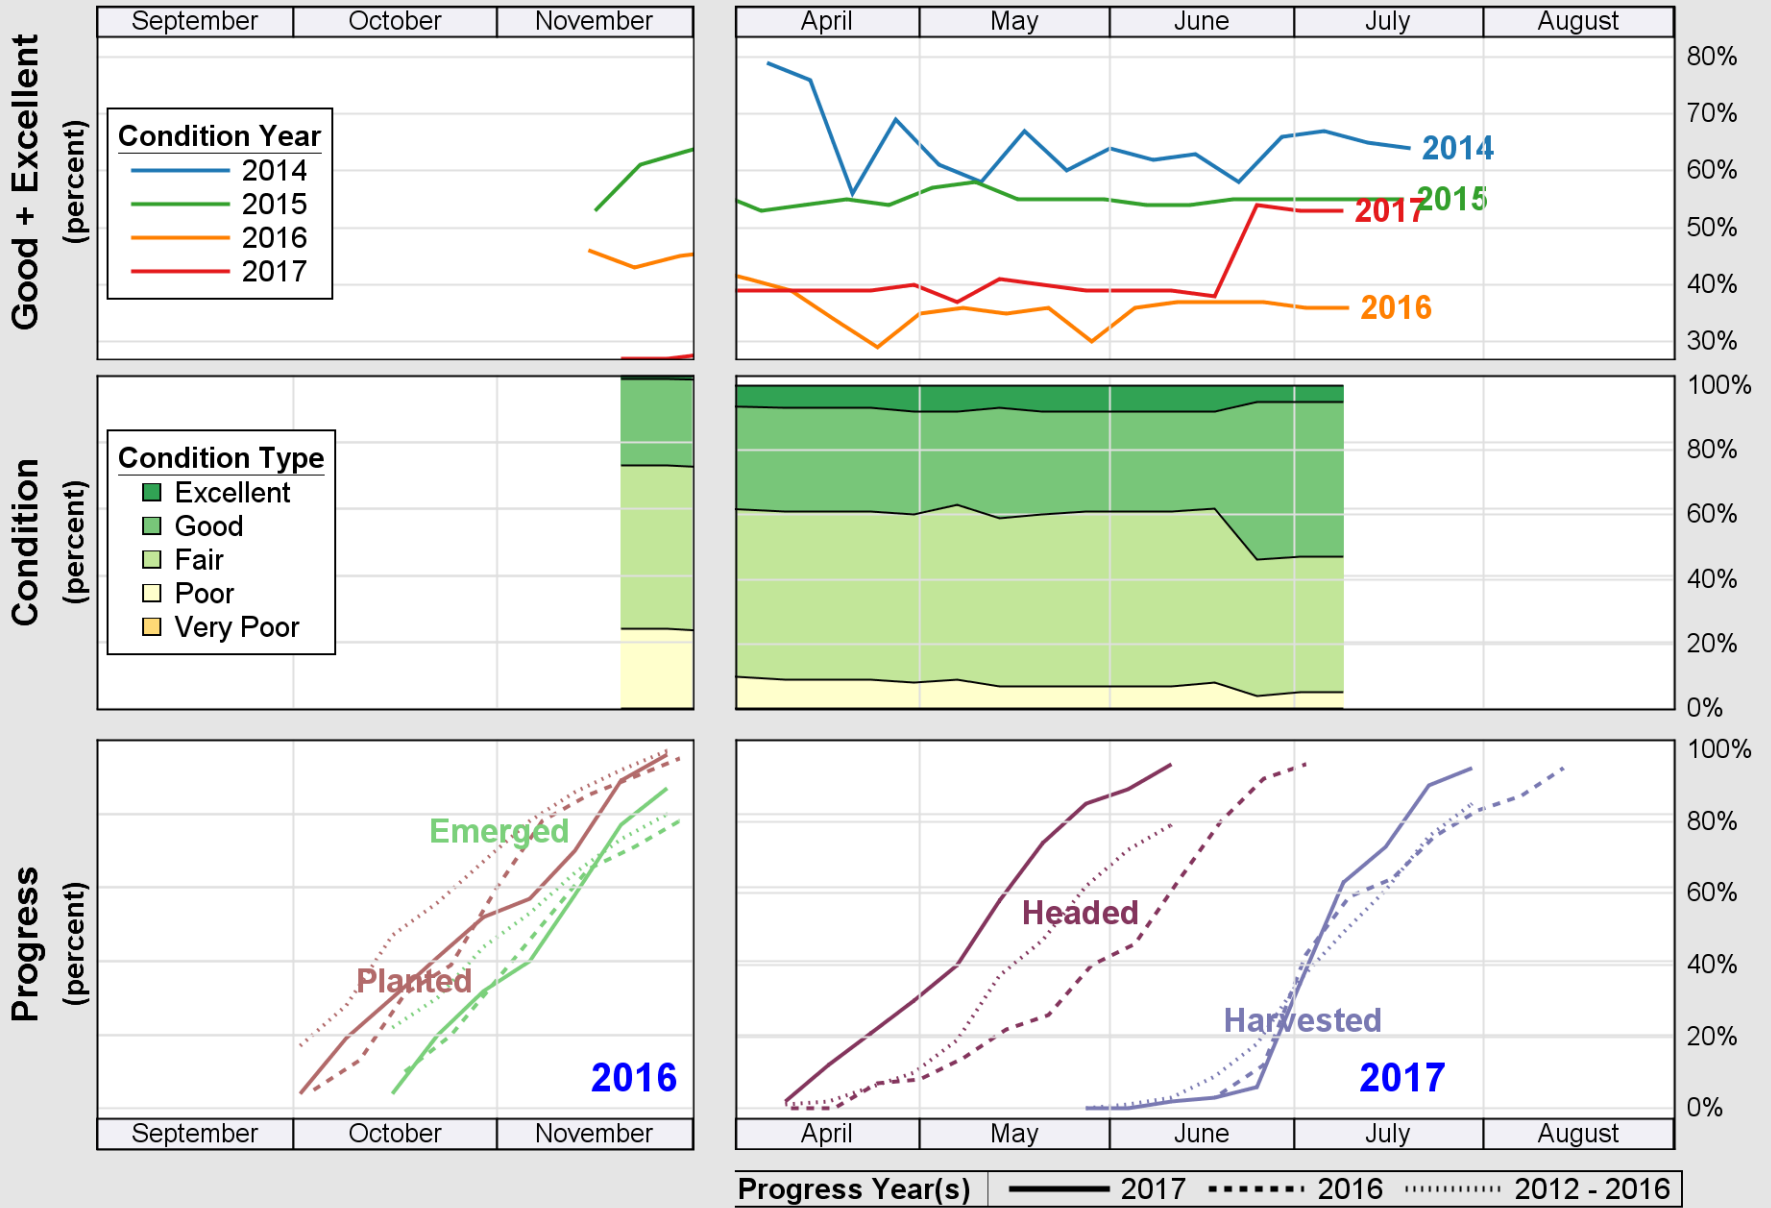

USDA

Crop Progress and Condition: Corn in West Virginia , 2017

NASS

Source: National Agricultural Statistics Service (NASS), Crop Progress Report

USDA Crop Progress and Condition: Pasture and Range in West Virginia , 2017 NASS

Source: National Agricultural Statistics Service (NASS), Crop Progress Report

USDA

Crop Progress and Condition: Soybeans in West Virginia , 2017

NASS

Source: National Agricultural Statistics Service (NASS), Crop Progress Report

Source: National Agricultural Statistics Service (NASS), Crop Progress Report