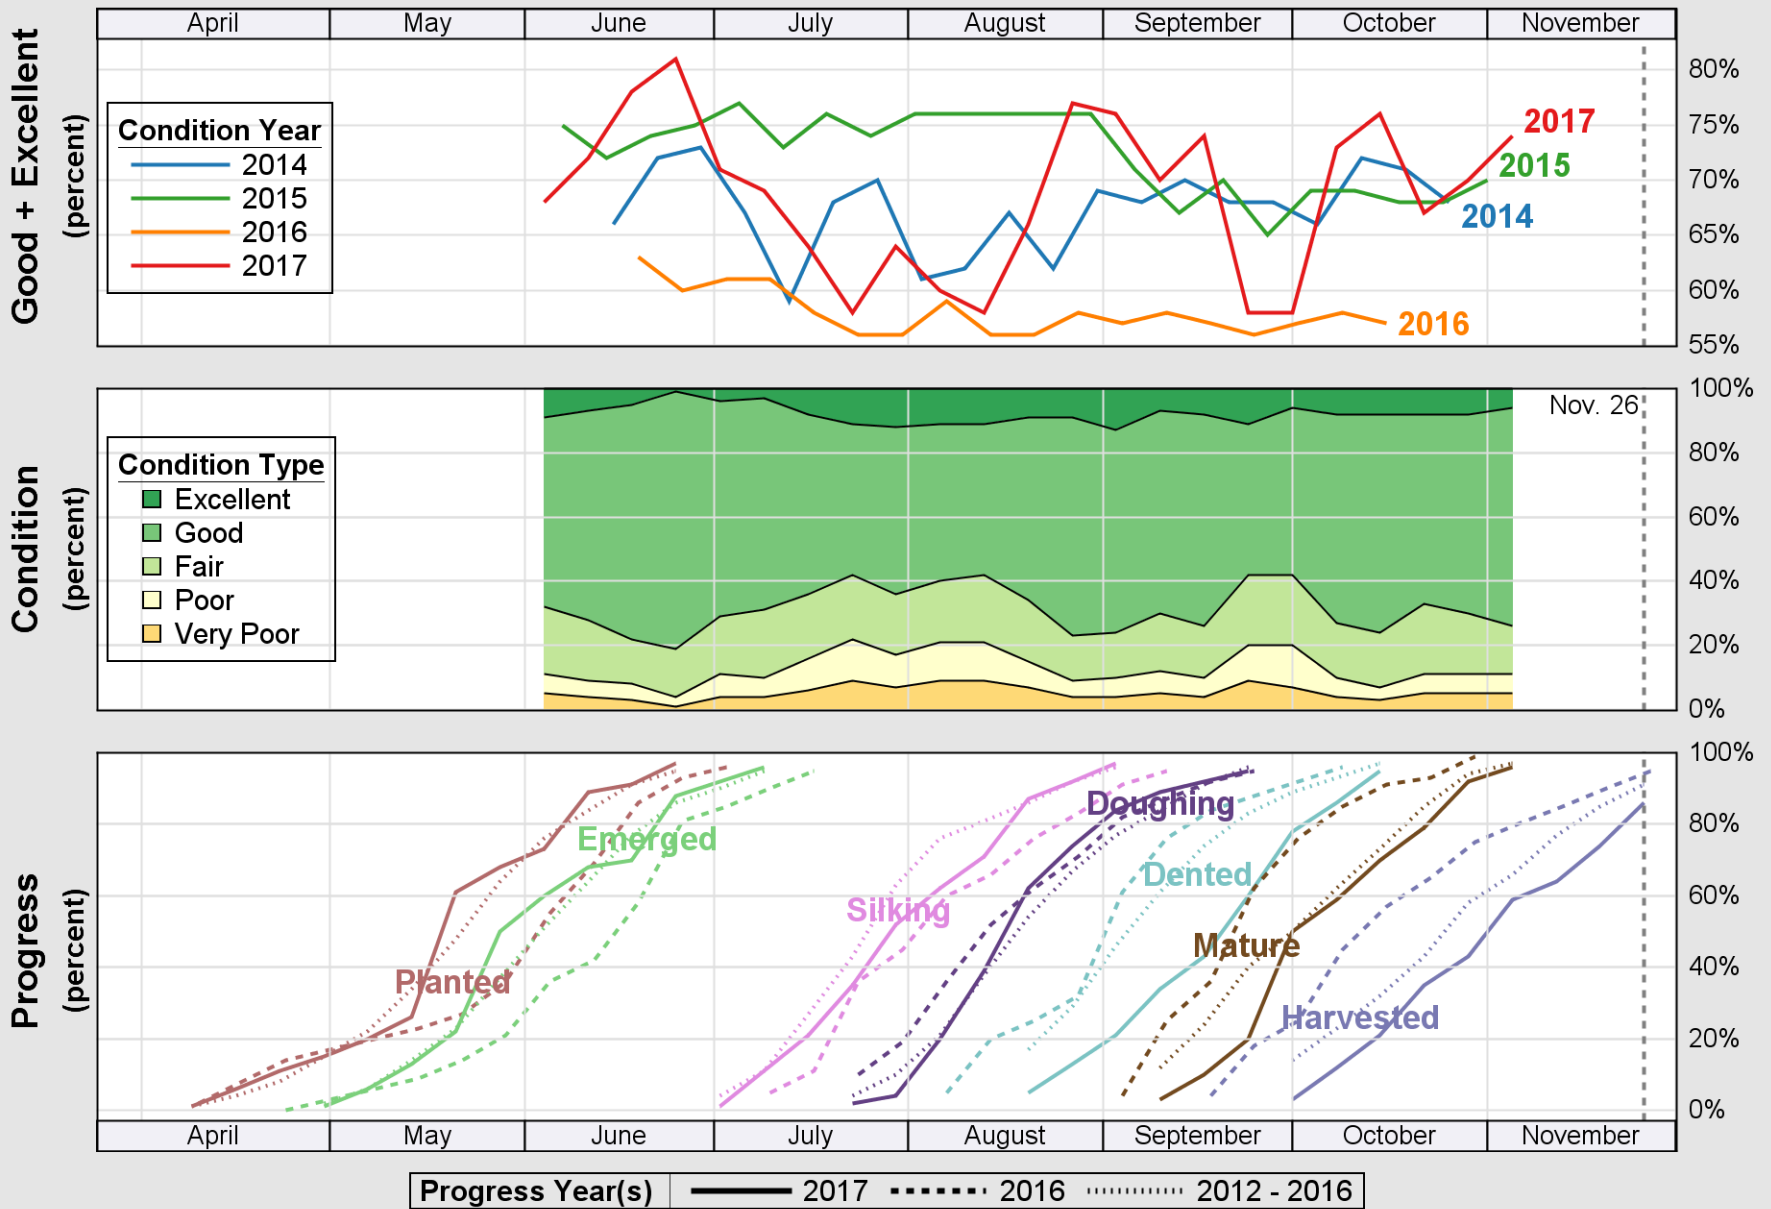

USDA

Crop Progress and Condition: Corn in West Virginia , 2017

NASS

Source: National Agricultural Statistics Service (NASS), Crop Progress Report

USDA Crop Progress and Condition: Pasture and Range in West Virginia , 2017 NASS

Source: National Agricultural Statistics Service (NASS), Crop Progress Report

USDA

Crop Progress and Condition: Soybeans in West Virginia , 2017

NASS

Source: National Agricultural Statistics Service (NASS), Crop Progress Report

Source: National Agricultural Statistics Service (NASS), Crop Progress Report