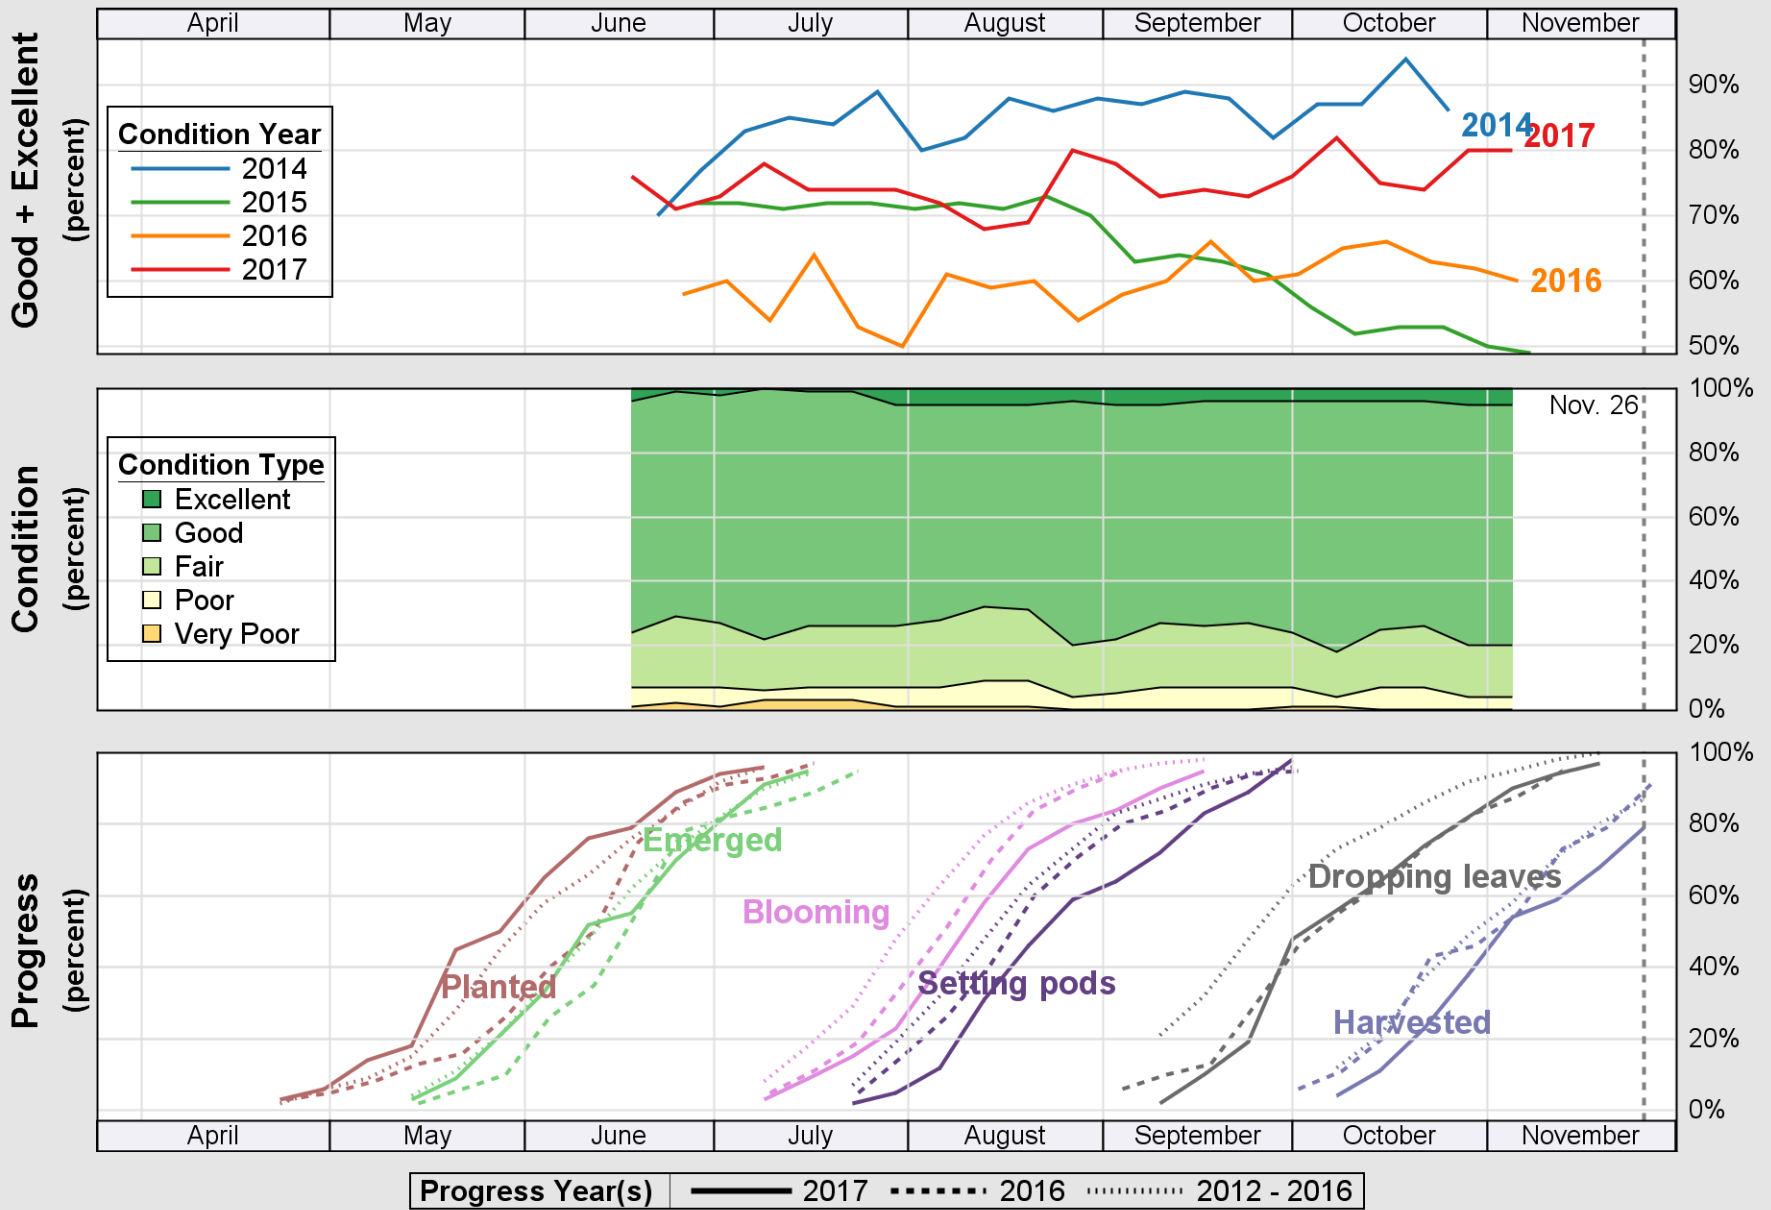

USDA

Crop Progress and Condition: Corn in West Virginia , 2017

NASS

Source: National Agricultural Statistics Service (NASS), Crop Progress Report

USDA Crop Progress and Condition: Pasture and Range in West Virginia , 2017 NASS

Source: National Agricultural Statistics Service (NASS), Crop Progress Report

USDA

Crop Progress and Condition: Soybeans in West Virginia , 2017

NASS

Source: National Agricultural Statistics Service (NASS), Crop Progress Report

Source: National Agricultural Statistics Service (NASS), Crop Progress Report