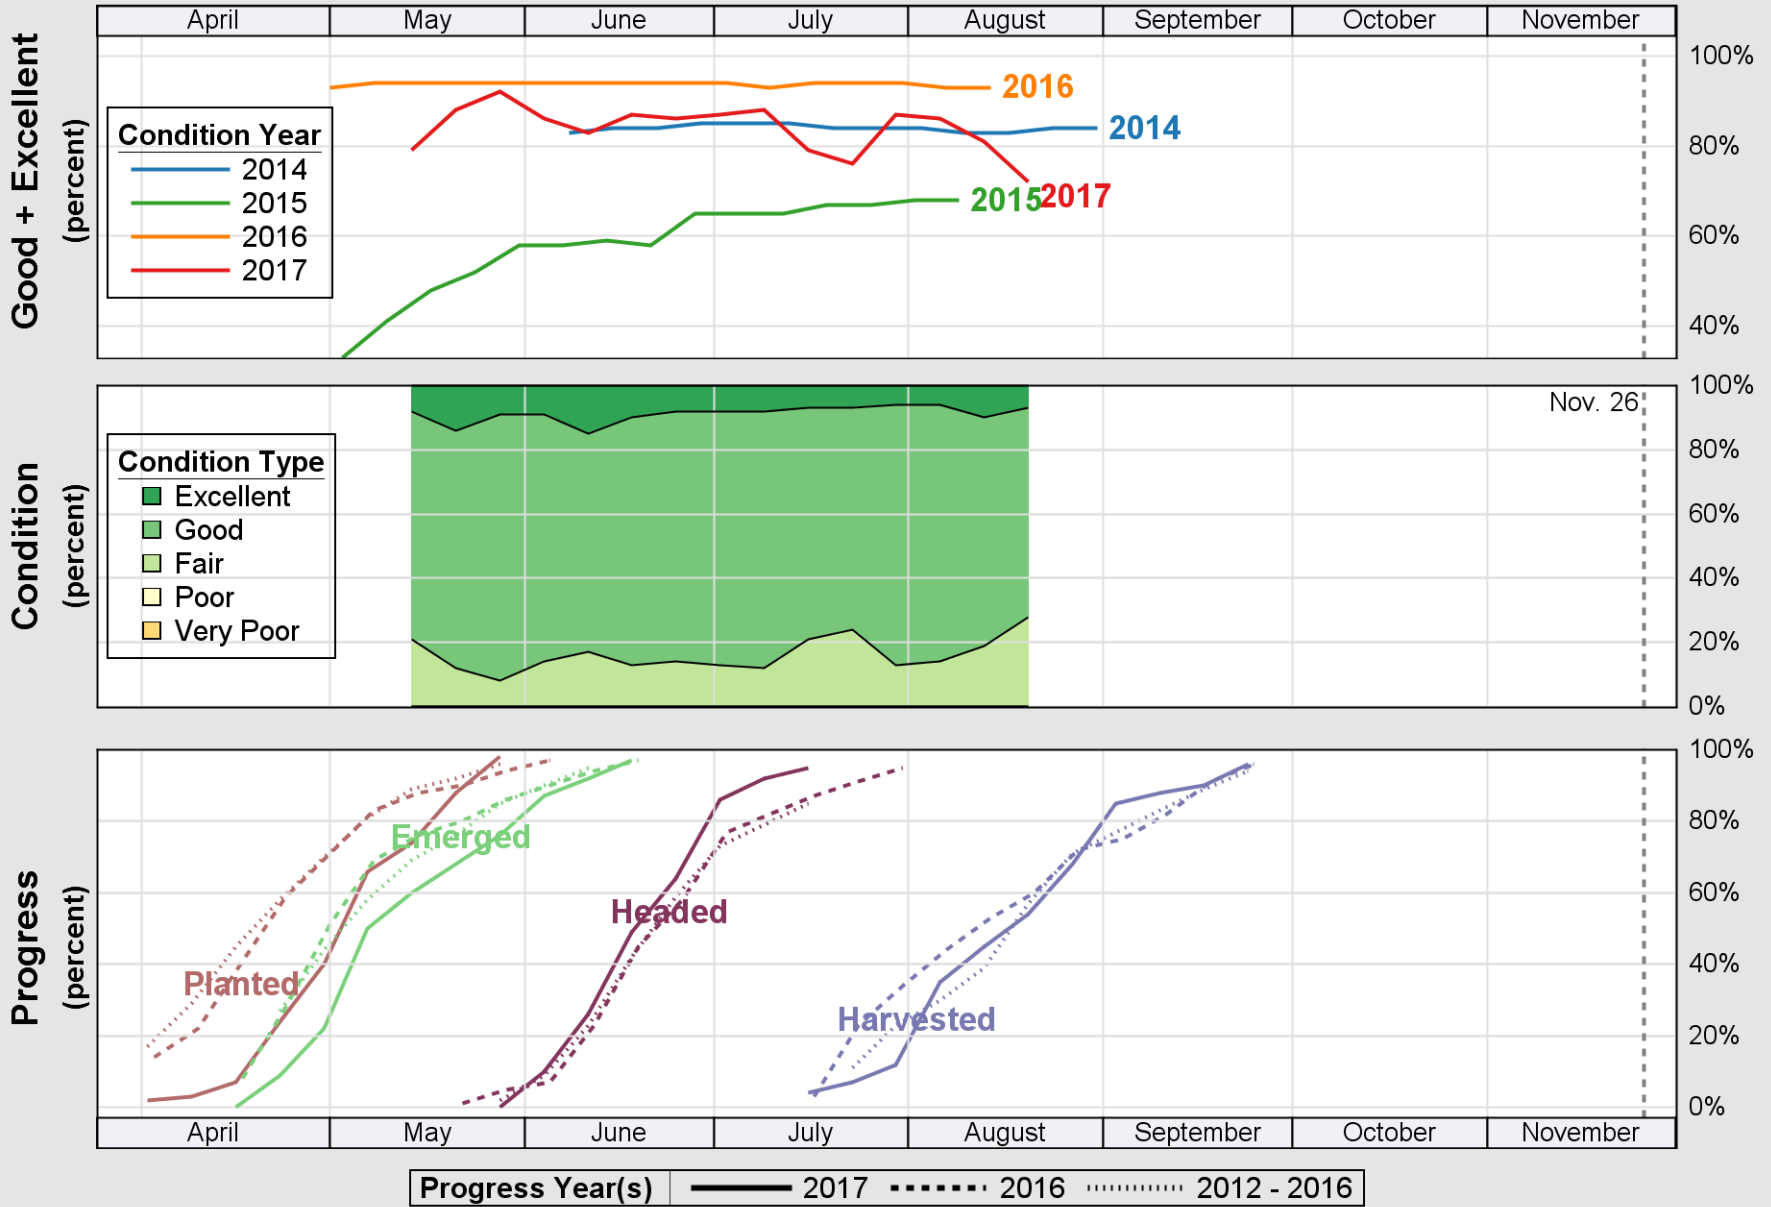

USDA

Crop Progress and Condition: Barley in Utah , 2017

NASS

Source: National Agricultural Statistics Service (NASS), Crop Progress Report

USDA

Crop Progress and Condition: Corn in Utah , 2017

NASS

Source: National Agricultural Statistics Service (NASS), Crop Progress Report

USDA

Crop Progress and Condition: Oats in Utah , 2017

NASS

Source: National Agricultural Statistics Service (NASS), Crop Progress Report

USDA

Crop Progress and Condition: Pasture and Range in Utah , 2017

NASS

Source: National Agricultural Statistics Service (NASS), Crop Progress Report

USDA

Crop Progress and Condition: Spring Wheat in Utah , 2017

NASS

Source: National Agricultural Statistics Service (NASS), Crop Progress Report