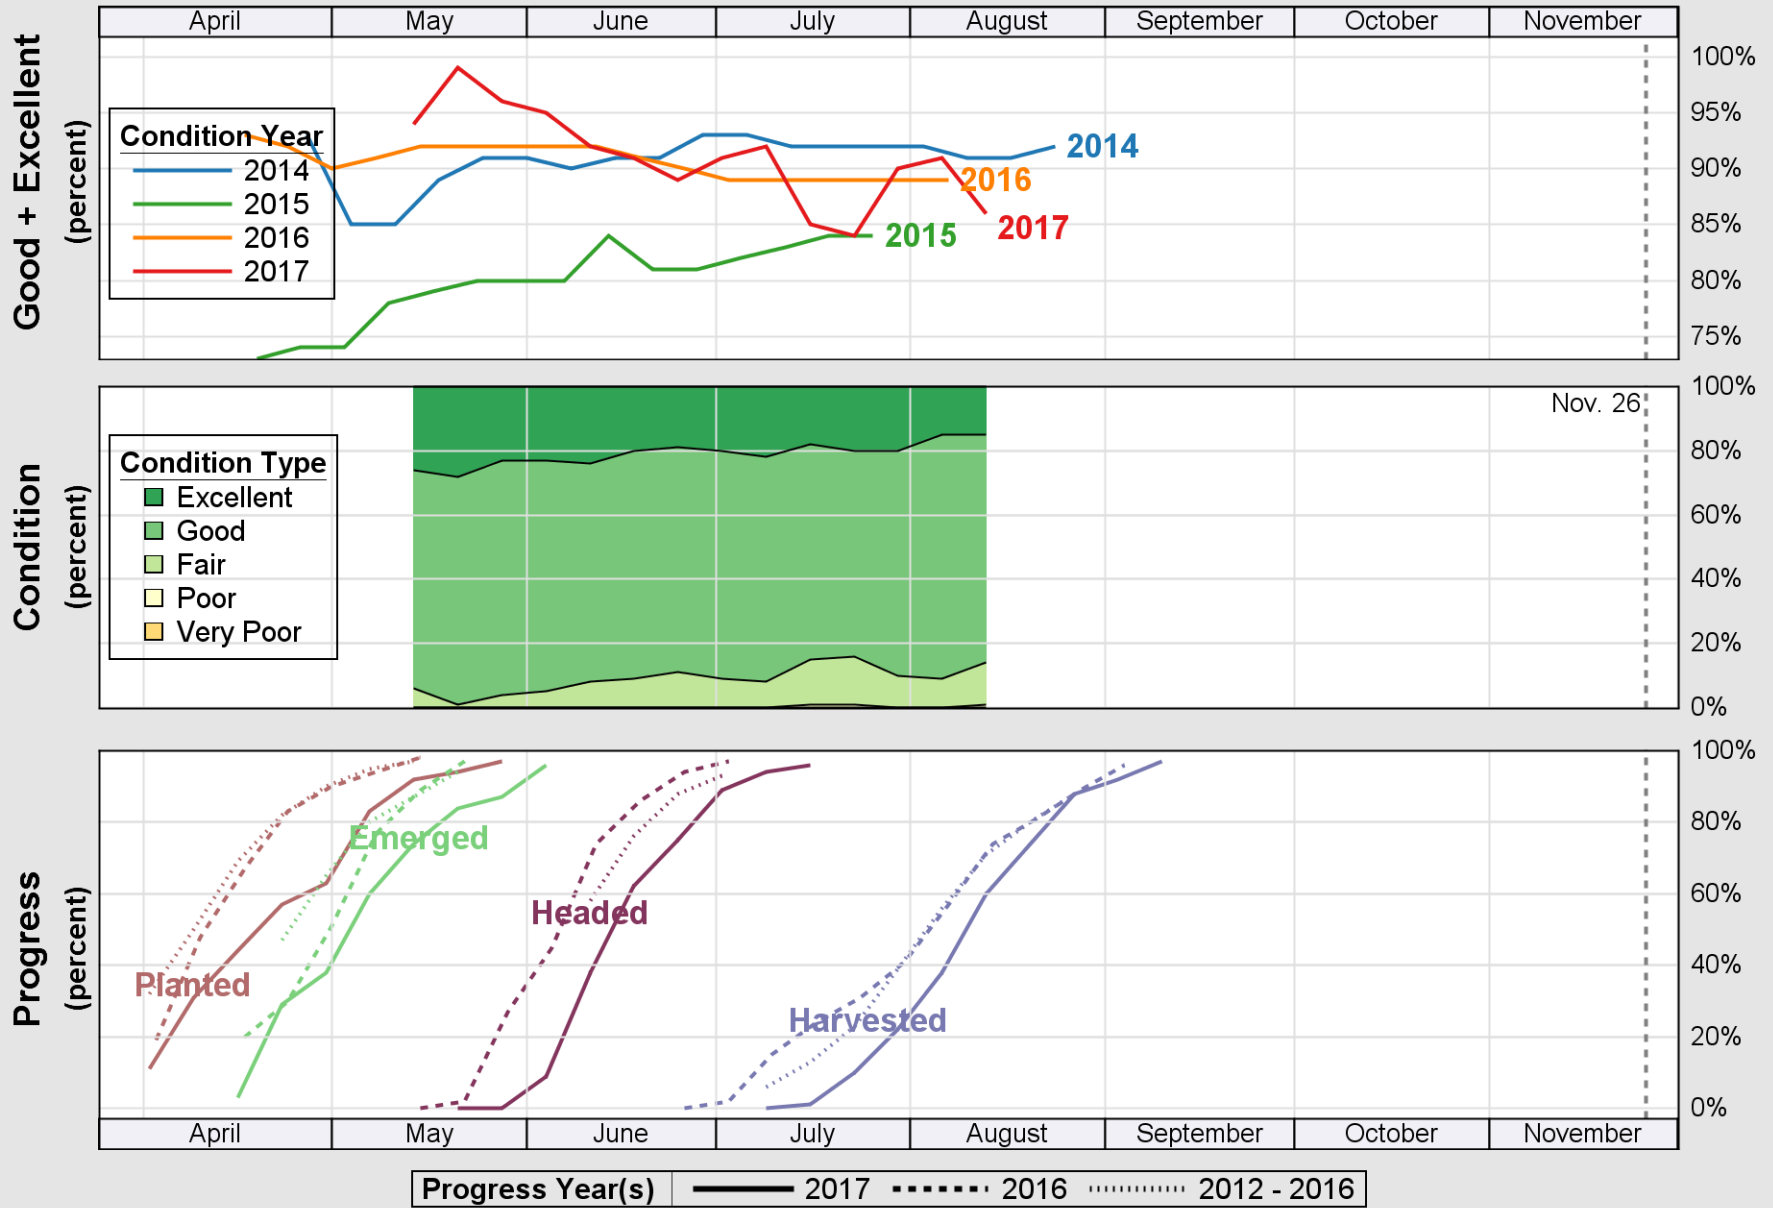

USDA

Crop Progress and Condition: Barley in Utah , 2017

NASS

Source: National Agricultural Statistics Service (NASS), Crop Progress Report

USDA

Crop Progress and Condition: Corn in Utah , 2017

NASS

Source: National Agricultural Statistics Service (NASS), Crop Progress Report

USDA

Crop Progress and Condition: Oats in Utah , 2017

NASS

Source: National Agricultural Statistics Service (NASS), Crop Progress Report

USDA

Crop Progress and Condition: Pasture and Range in Utah , 2017

NASS

Source: National Agricultural Statistics Service (NASS), Crop Progress Report

USDA

Crop Progress and Condition: Spring Wheat in Utah , 2017

NASS

Source: National Agricultural Statistics Service (NASS), Crop Progress Report