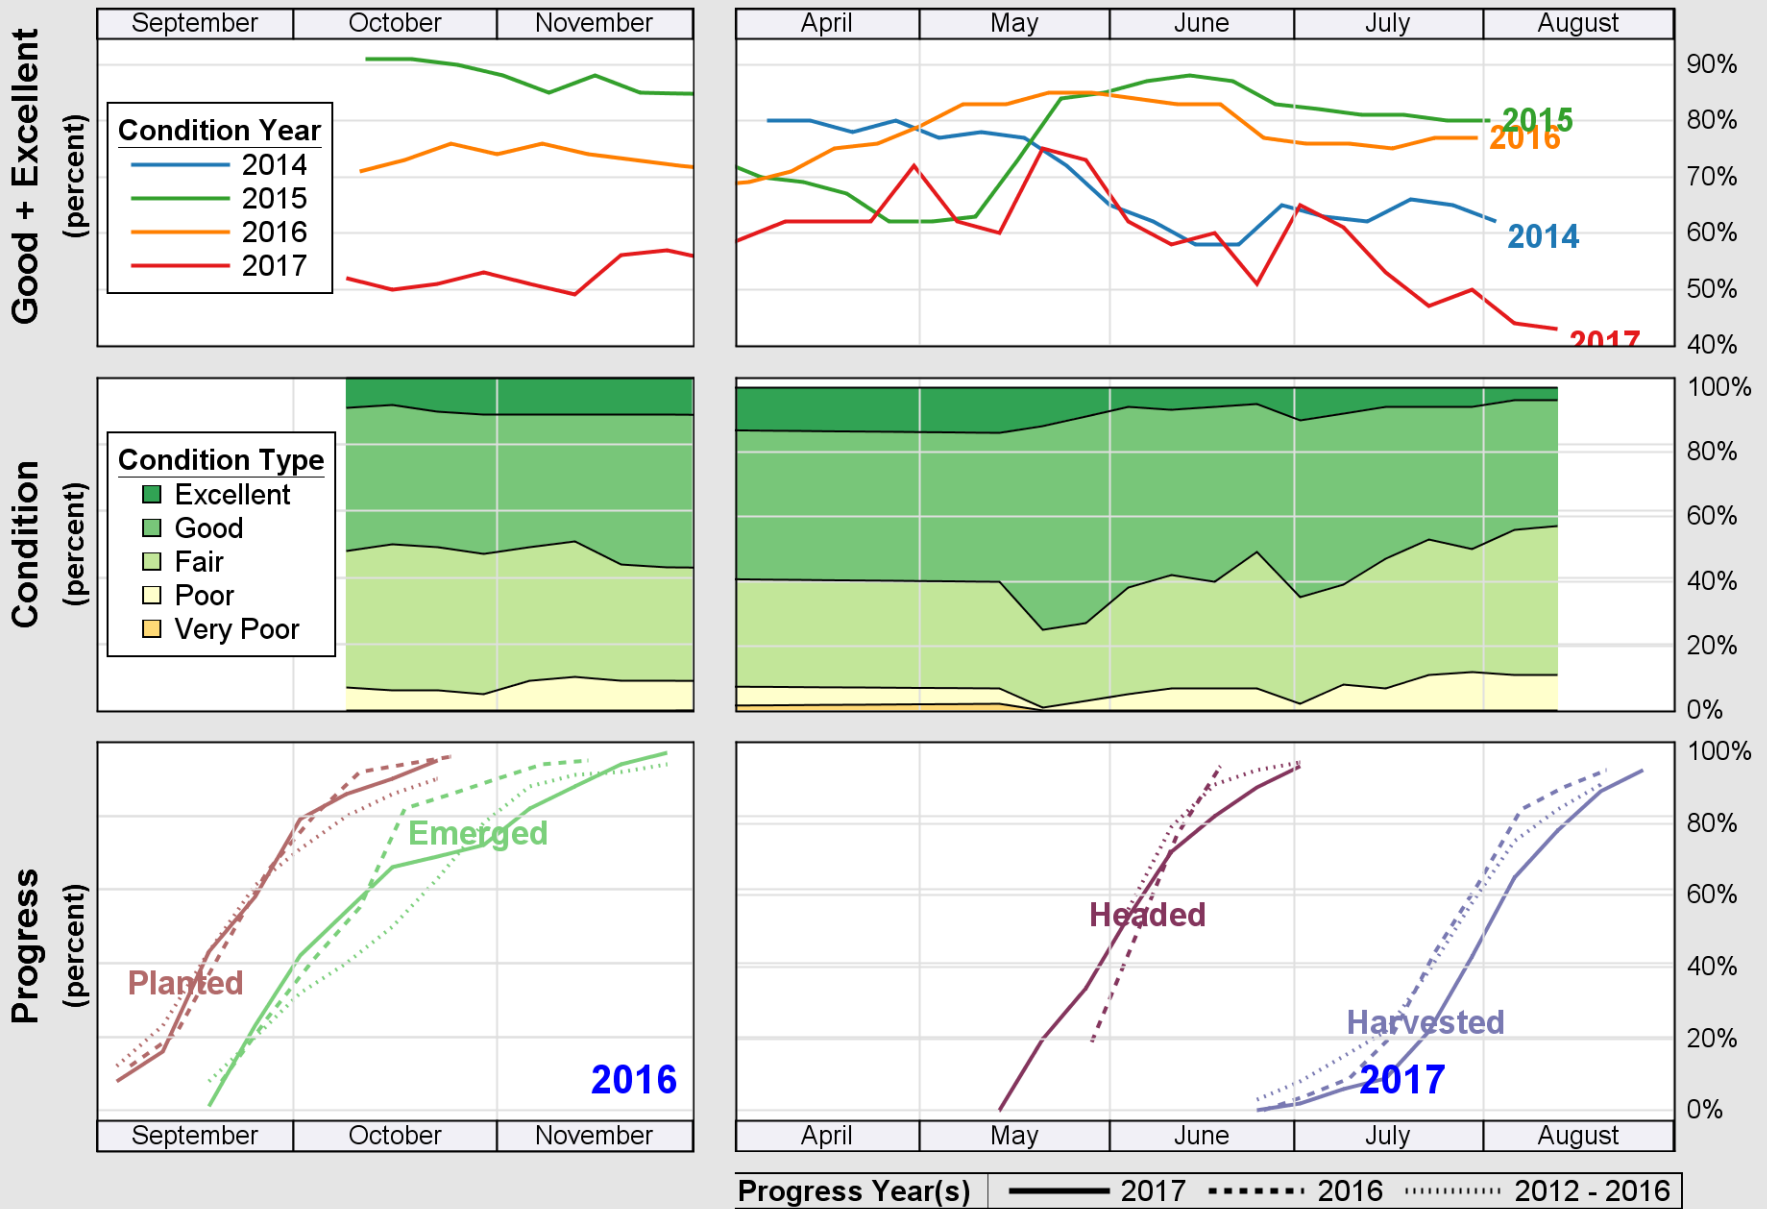

Source: National Agricultural Statistics Service (NASS), Crop Progress Report

USDA

Crop Progress and Condition: Spring Wheat in Utah , 2017

NASS

Source: National Agricultural Statistics Service (NASS), Crop Progress Report

USDA

Crop Progress and Condition: Winter Wheat in Utah , 2017

NASS

Source: National Agricultural Statistics Service (NASS), Crop Progress Report