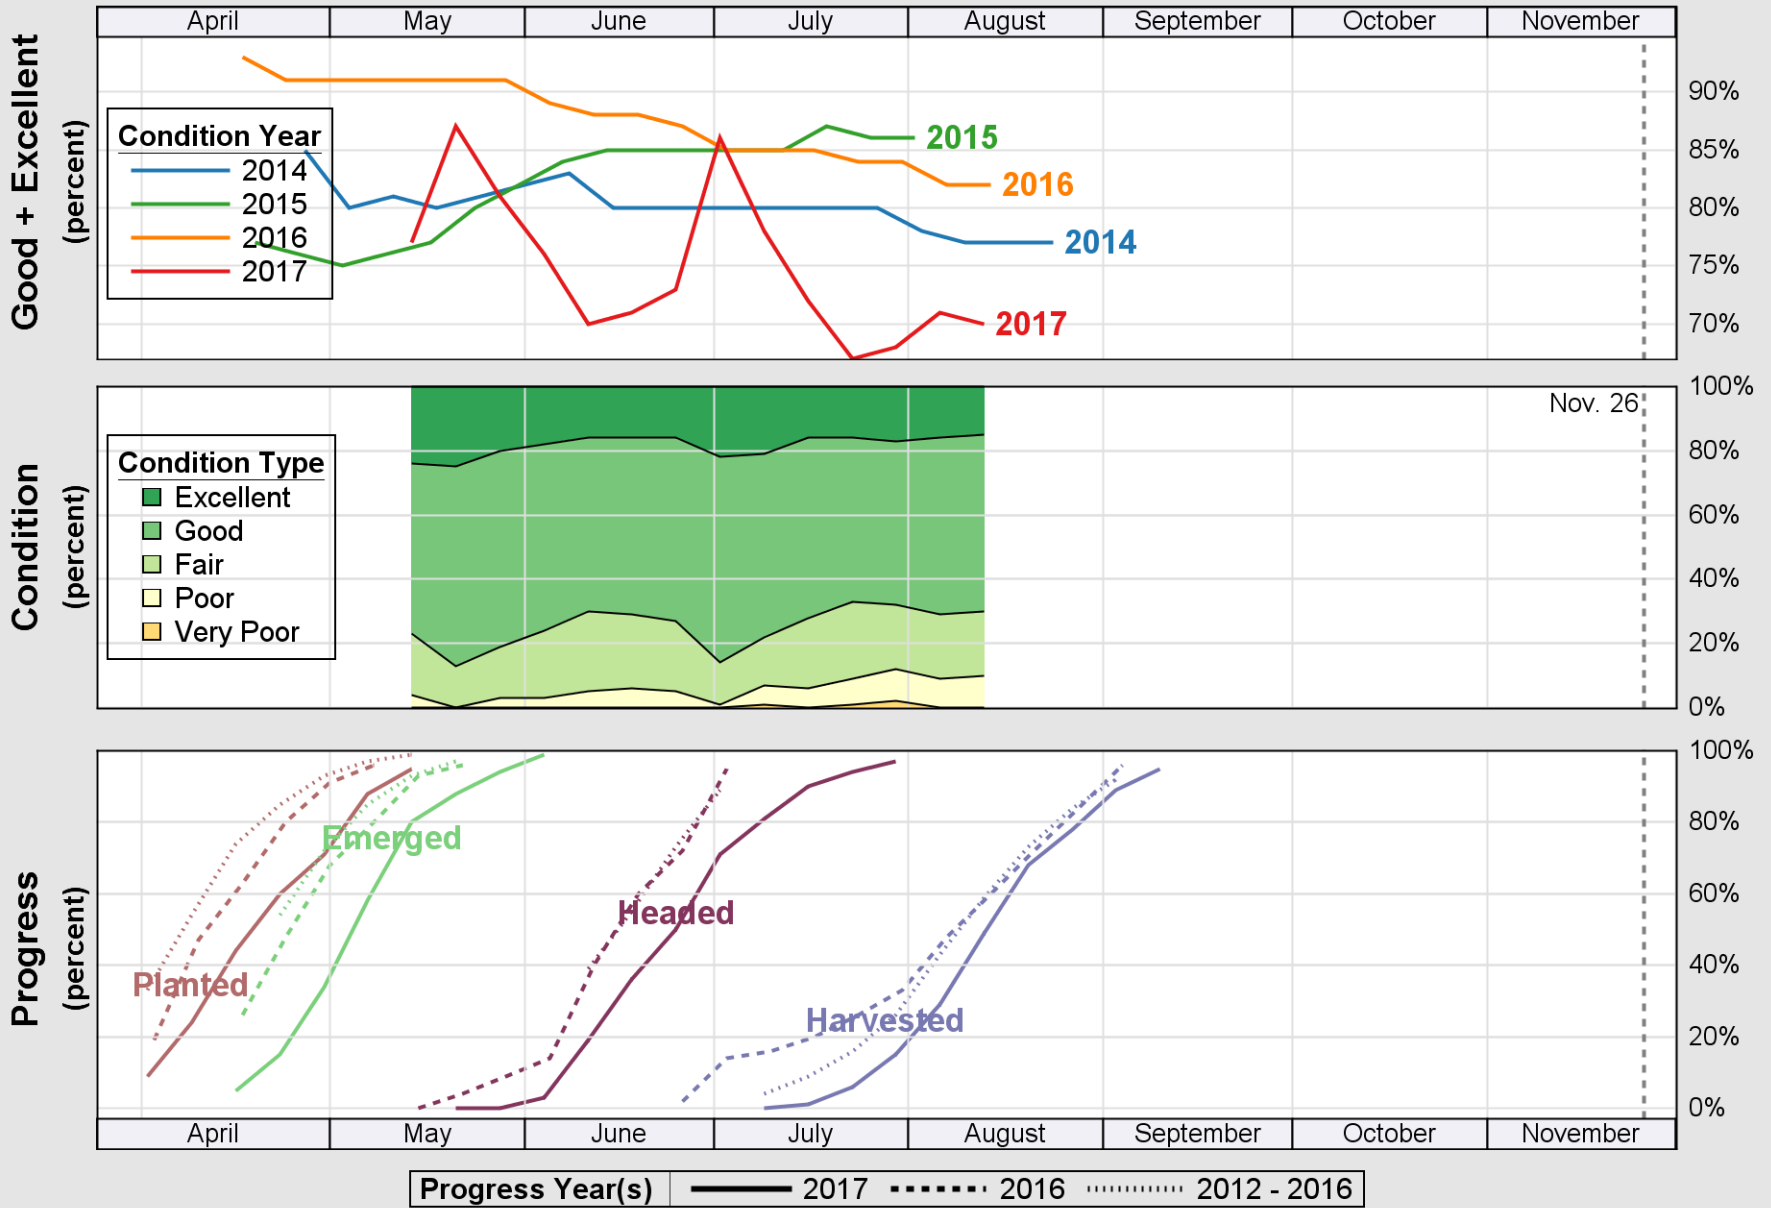

USDA

Crop Progress and Condition: Barley in Utah , 2017

NASS

Source: National Agricultural Statistics Service (NASS), Crop Progress Report

USDA

Crop Progress and Condition: Corn in Utah , 2017

NASS

Source: National Agricultural Statistics Service (NASS), Crop Progress Report

USDA

Crop Progress and Condition: Oats in Utah , 2017

NASS

Source: National Agricultural Statistics Service (NASS), Crop Progress Report

USDA

Crop Progress and Condition: Pasture and Range in Utah , 2017

NASS

Source: National Agricultural Statistics Service (NASS), Crop Progress Report

USDA

Crop Progress and Condition: Spring Wheat in Utah , 2017

NASS

Source: National Agricultural Statistics Service (NASS), Crop Progress Report