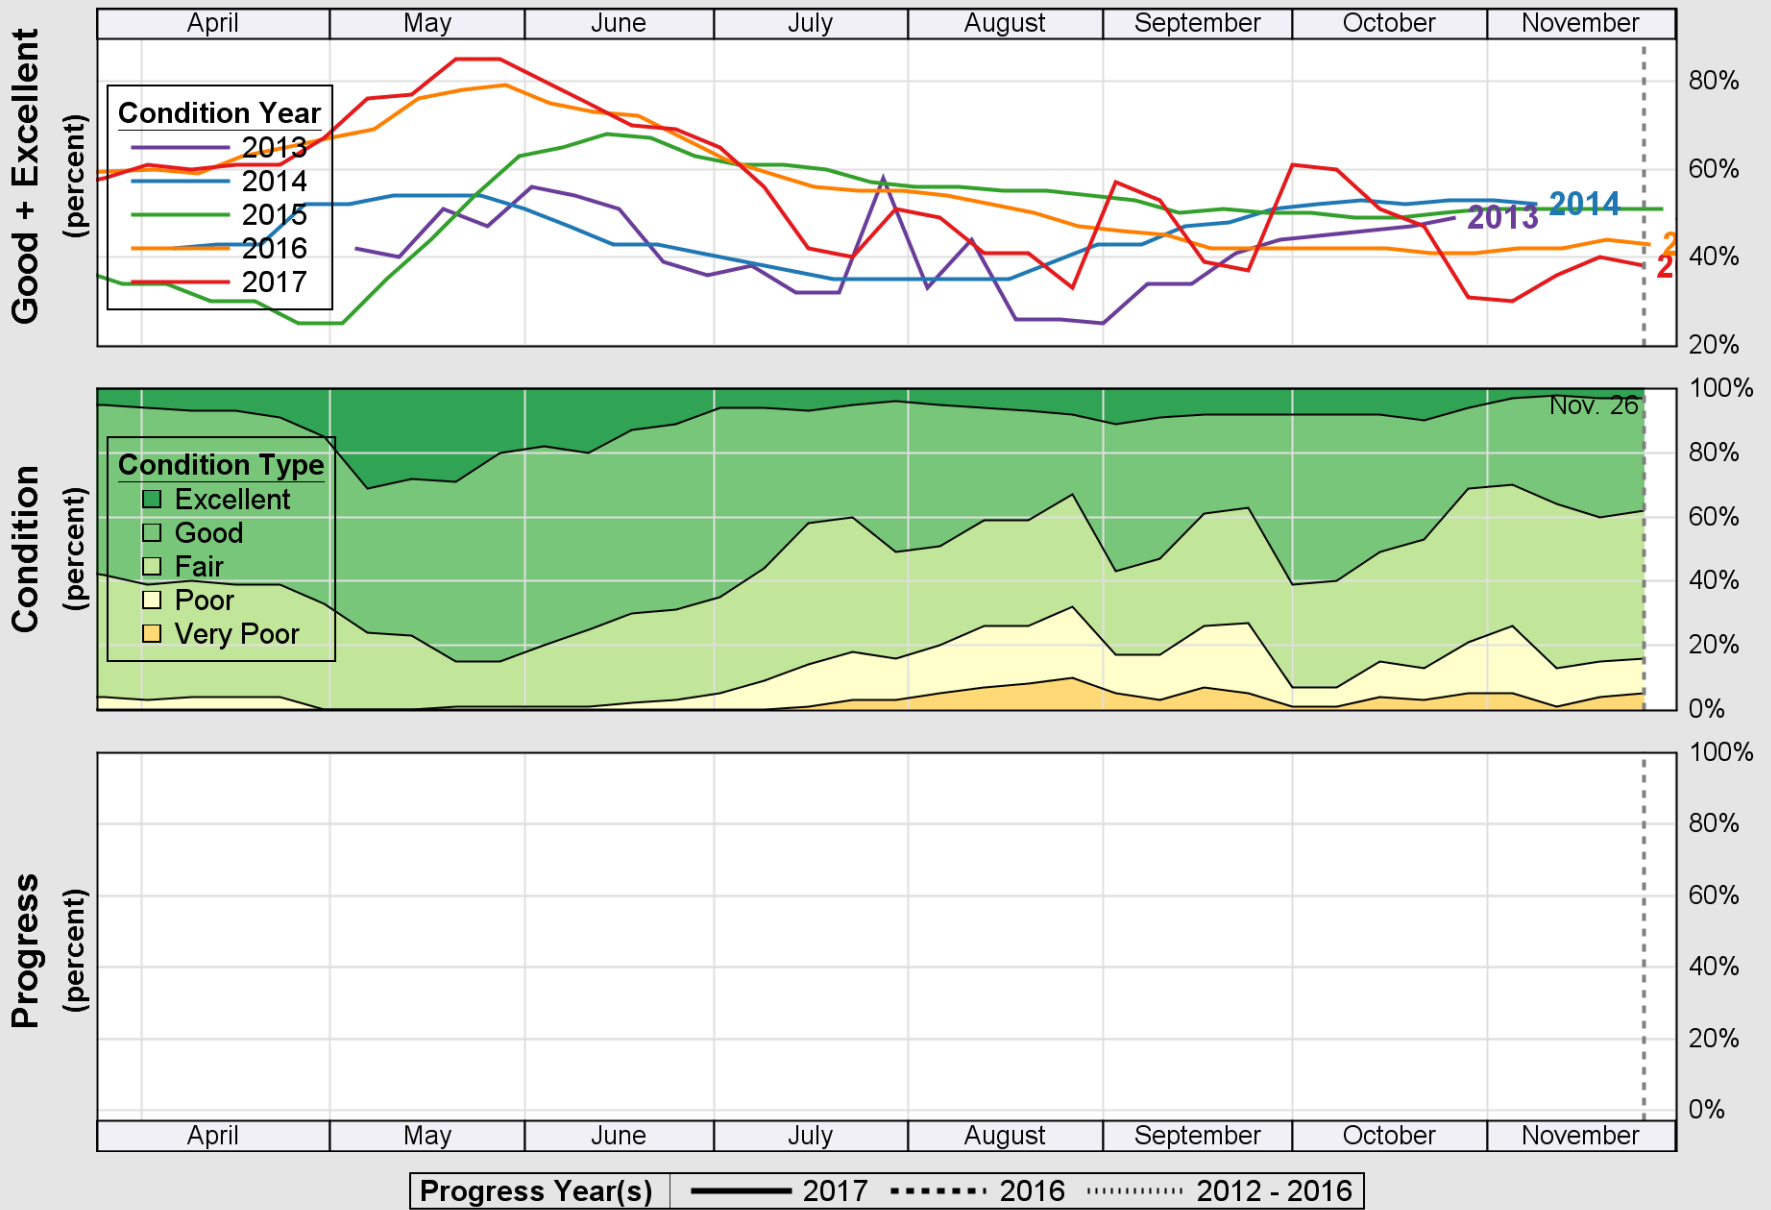

USDA

Crop Progress and Condition: Barley in Utah , 2017

NASS

Source: National Agricultural Statistics Service (NASS), Crop Progress Report

USDA

Crop Progress and Condition: Corn in Utah , 2017

NASS

Source: National Agricultural Statistics Service (NASS), Crop Progress Report

USDA

Crop Progress and Condition: Oats in Utah , 2017

NASS

Source: National Agricultural Statistics Service (NASS), Crop Progress Report

USDA

Crop Progress and Condition: Pasture and Range in Utah , 2017

NASS

Source: National Agricultural Statistics Service (NASS), Crop Progress Report

USDA

Crop Progress and Condition: Spring Wheat in Utah , 2017

NASS

Source: National Agricultural Statistics Service (NASS), Crop Progress Report