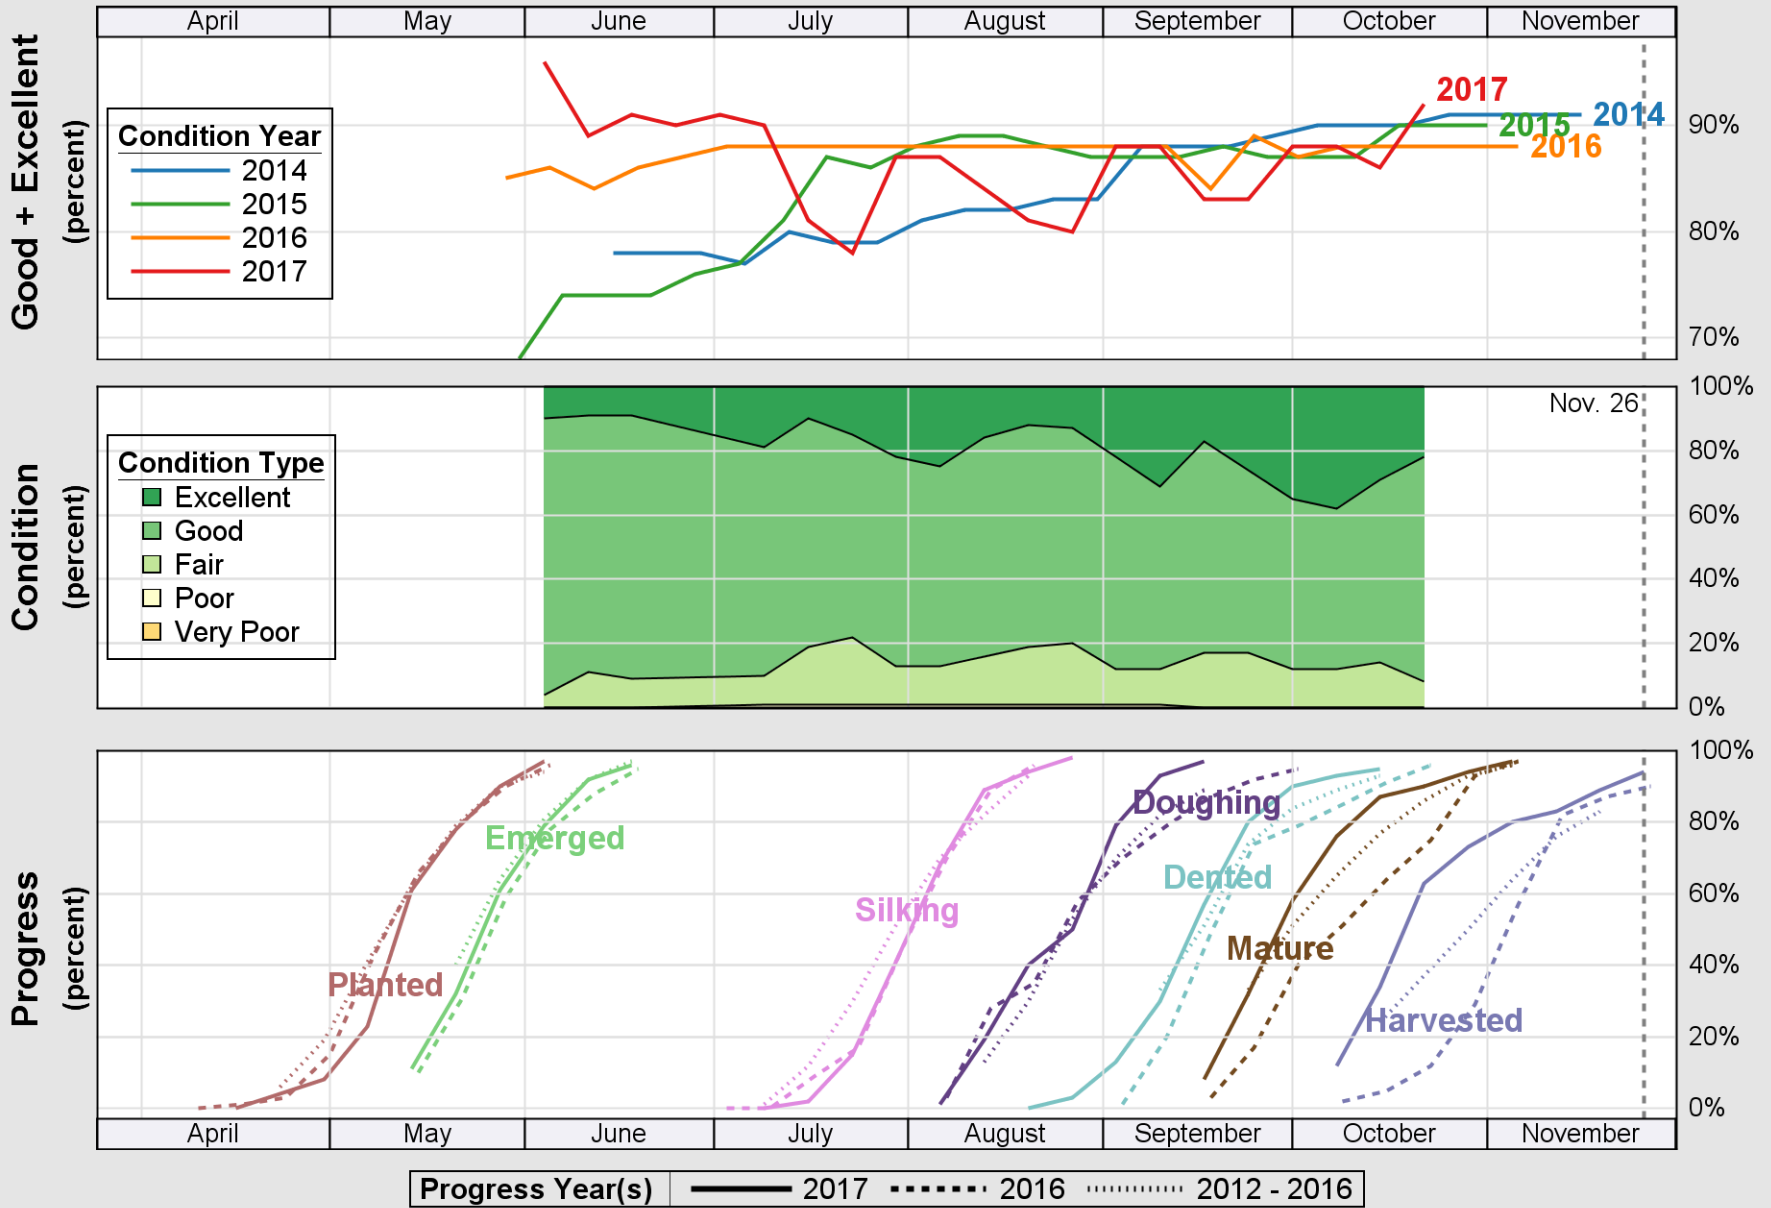

USDA

Crop Progress and Condition: Barley in Utah , 2017

NASS

Source: National Agricultural Statistics Service (NASS), Crop Progress Report

USDA

Crop Progress and Condition: Corn in Utah , 2017

NASS

Source: National Agricultural Statistics Service (NASS), Crop Progress Report

USDA

Crop Progress and Condition: Oats in Utah , 2017

NASS

Source: National Agricultural Statistics Service (NASS), Crop Progress Report

USDA

Crop Progress and Condition: Pasture and Range in Utah , 2017

NASS

Source: National Agricultural Statistics Service (NASS), Crop Progress Report

USDA

Crop Progress and Condition: Spring Wheat in Utah , 2017

NASS

Source: National Agricultural Statistics Service (NASS), Crop Progress Report