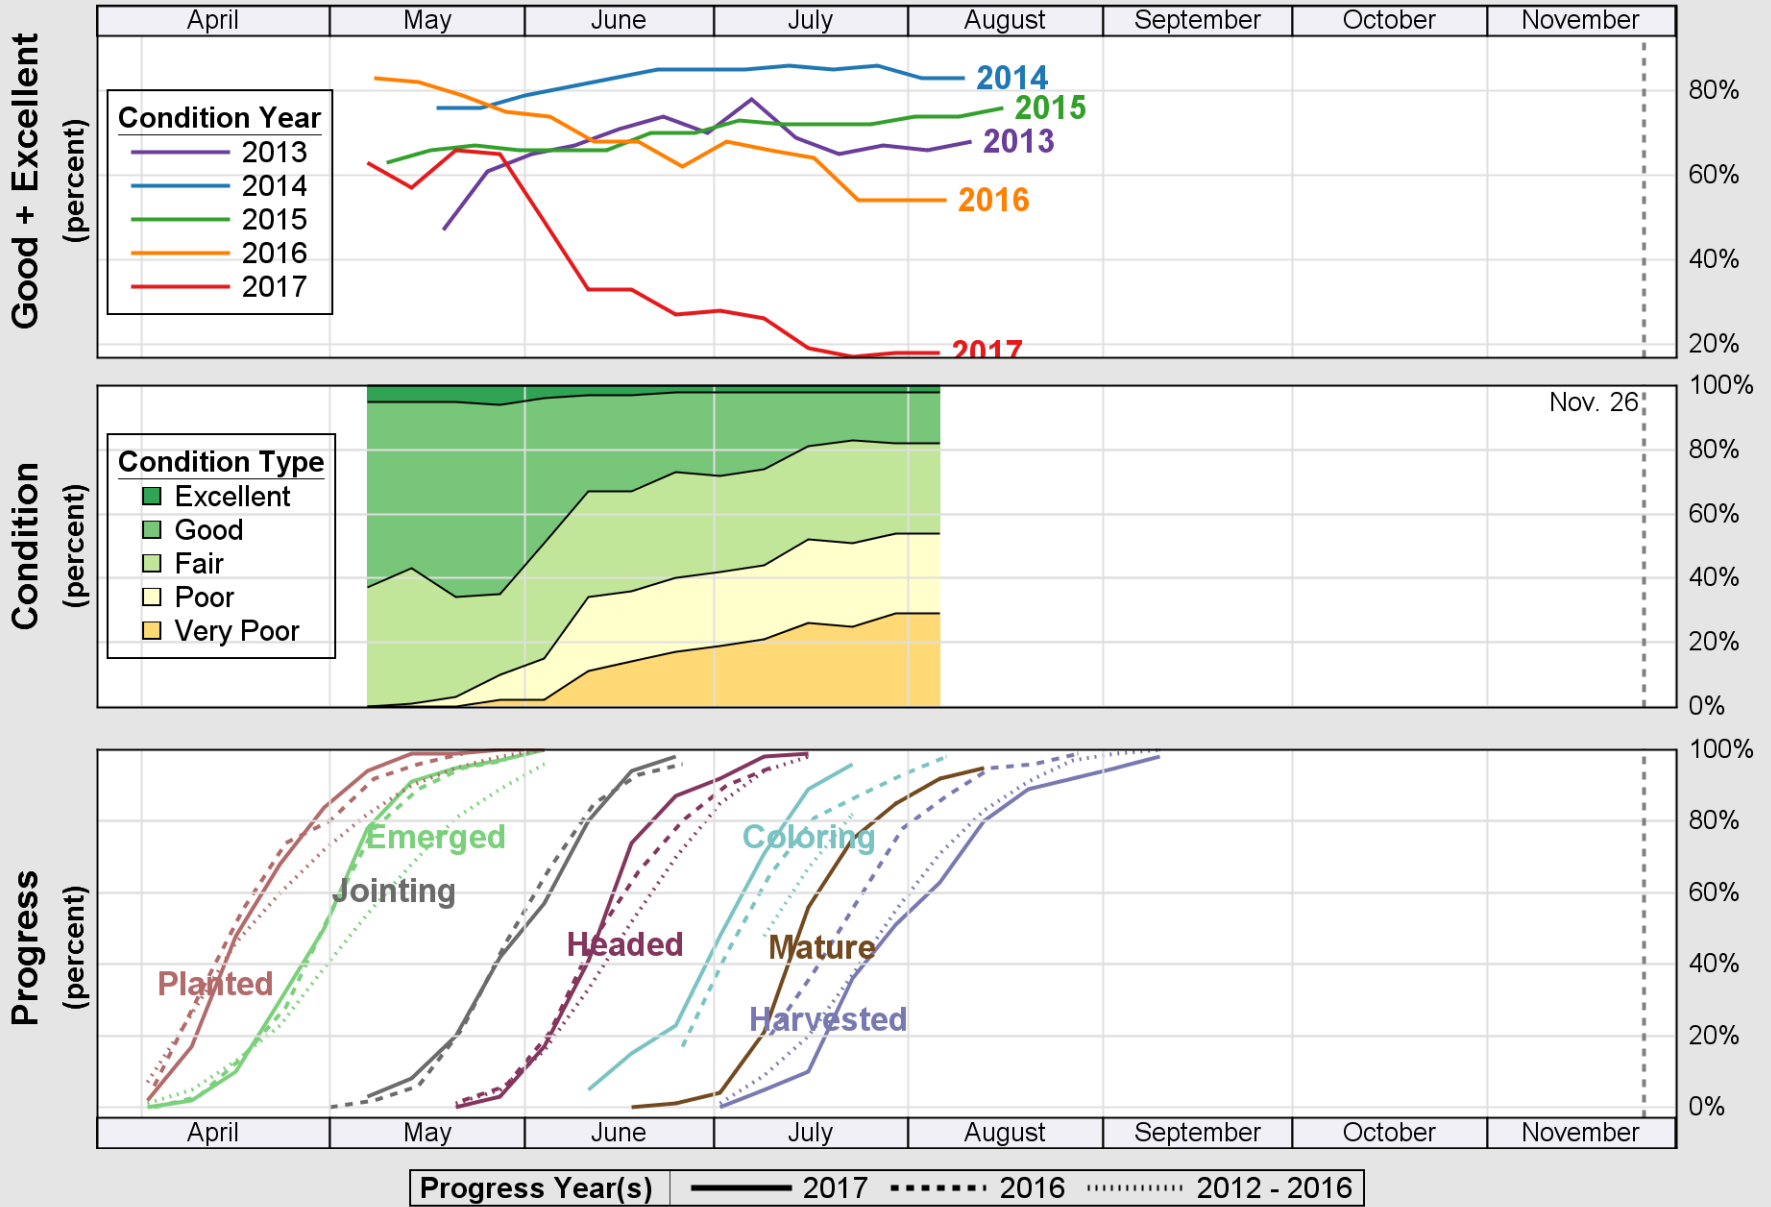

USDA

Crop Progress and Condition: Barley in South Dakota , 2017

NASS

Source: National Agricultural Statistics Service (NASS), Crop Progress Report

USDA

Crop Progress and Condition: Corn in South Dakota , 2017

NASS

Source: National Agricultural Statistics Service (NASS), Crop Progress Report

USDA

Crop Progress and Condition: Oats in South Dakota , 2017

NASS

Source: National Agricultural Statistics Service (NASS), Crop Progress Report

USDA Crop Progress and Condition: Pasture and Range in South Dakota , 2017 NASS

Source: National Agricultural Statistics Service (NASS), Crop Progress Report

USDA

Crop Progress and Condition: Sorghum in South Dakota , 2017