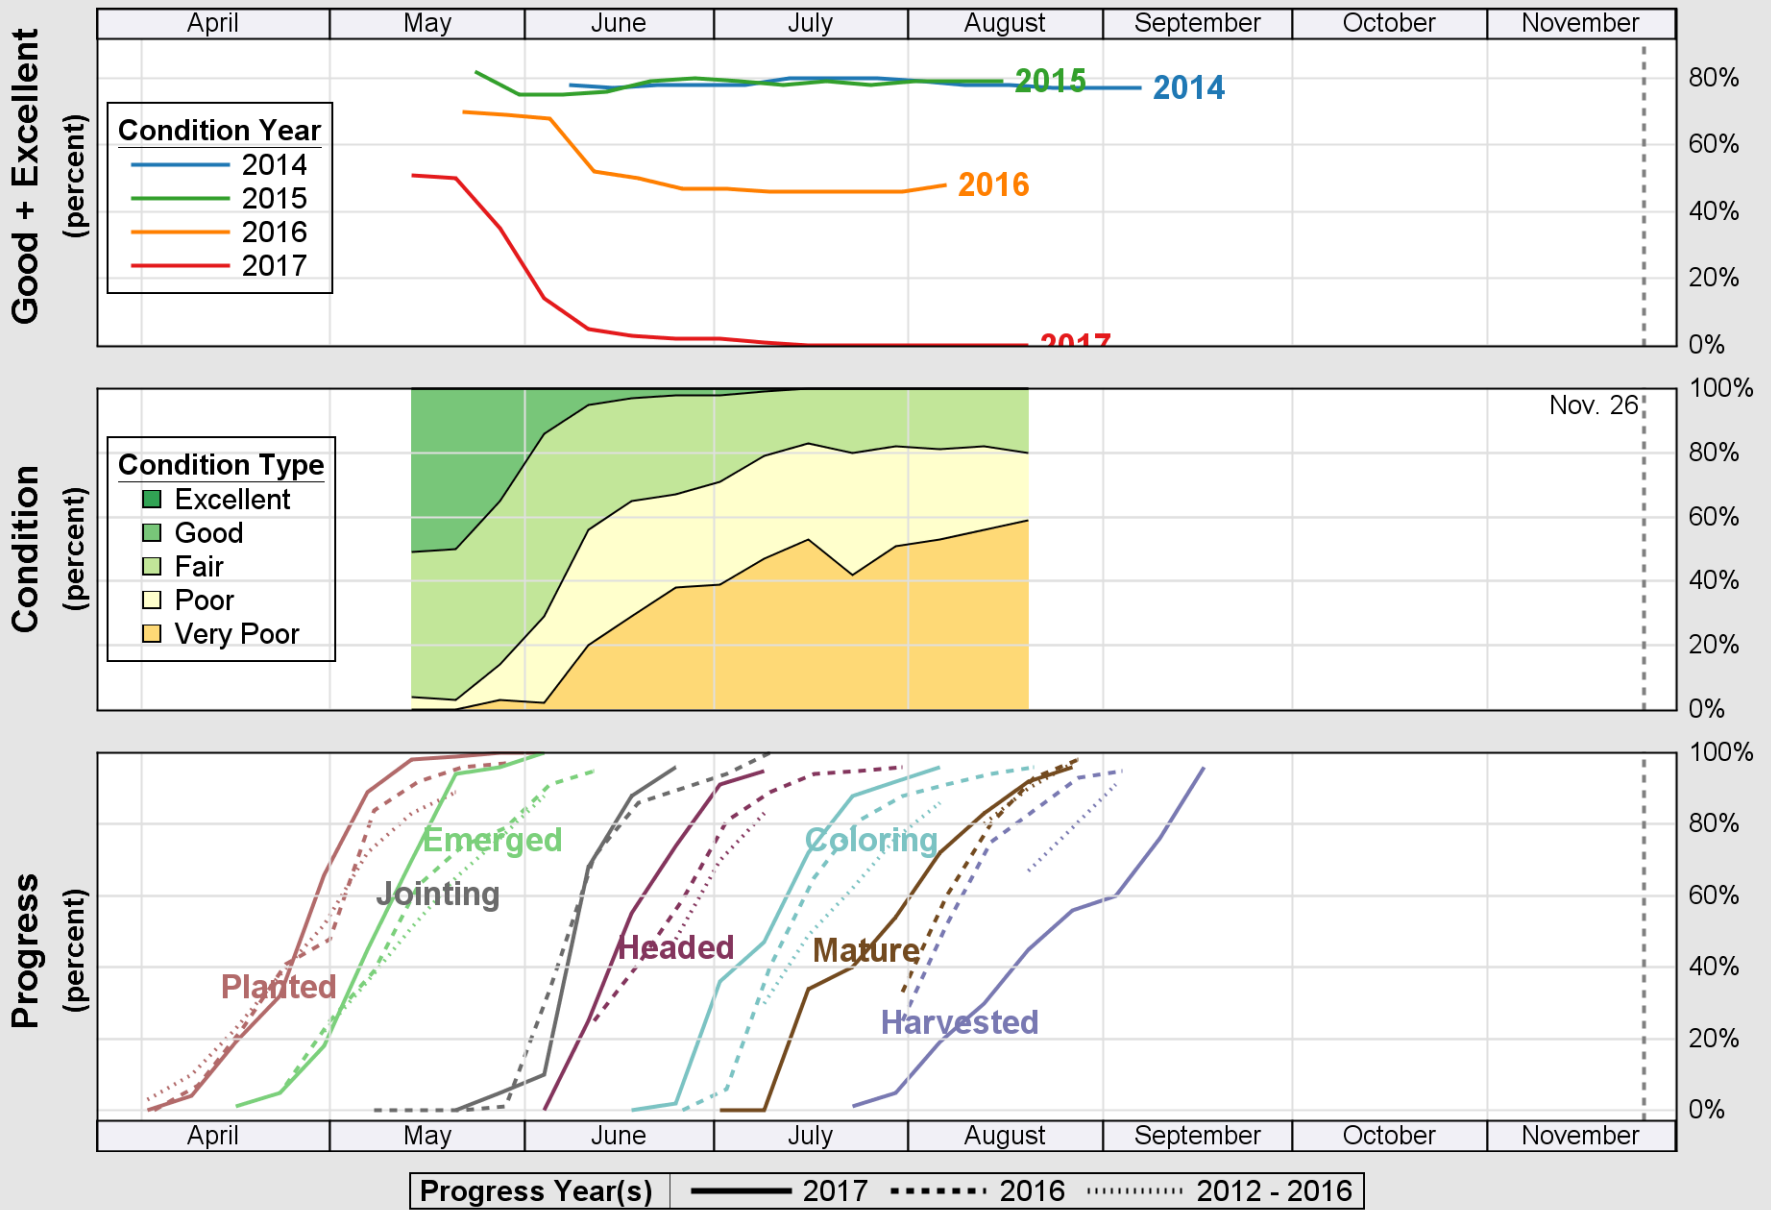

USDA

Crop Progress and Condition: Barley in South Dakota , 2017

NASS

Source: National Agricultural Statistics Service (NASS), Crop Progress Report

USDA

Crop Progress and Condition: Corn in South Dakota , 2017

NASS

Source: National Agricultural Statistics Service (NASS), Crop Progress Report

USDA

Crop Progress and Condition: Oats in South Dakota , 2017

NASS

Source: National Agricultural Statistics Service (NASS), Crop Progress Report