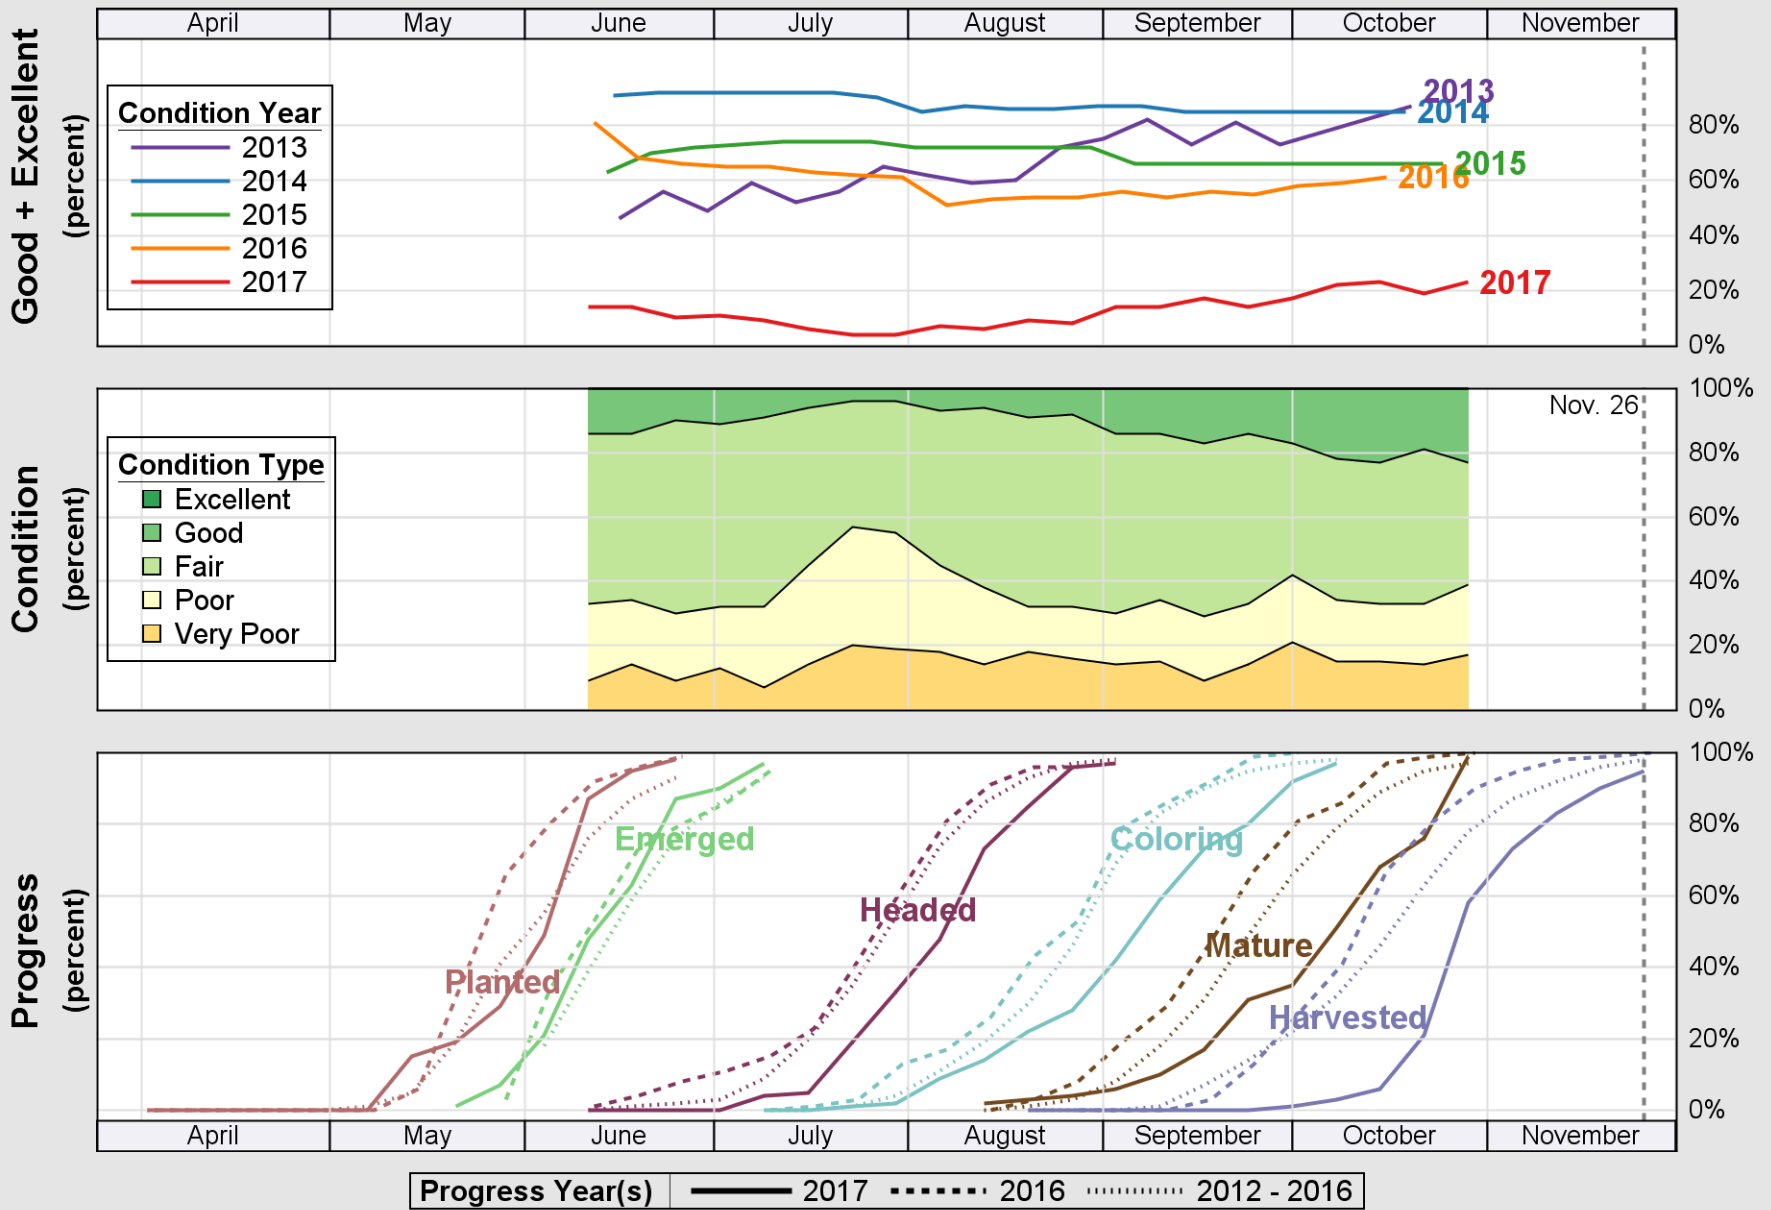

NASS

Source: National Agricultural Statistics Service (NASS), Crop Progress Report

USDA

Crop Progress and Condition: Oats in South Dakota , 2017

NASS

Source: National Agricultural Statistics Service (NASS), Crop Progress Report

USDA Crop Progress and Condition: Pasture and Range in South Dakota , 2017 NASS

Source: National Agricultural Statistics Service (NASS), Crop Progress Report

USDA

Crop Progress and Condition: Sorghum in South Dakota , 2017

NASS

Source: National Agricultural Statistics Service (NASS), Crop Progress Report

USDA

Crop Progress and Condition: Soybeans in South Dakota , 2017

NASS

Source: National Agricultural Statistics Service (NASS), Crop Progress Report