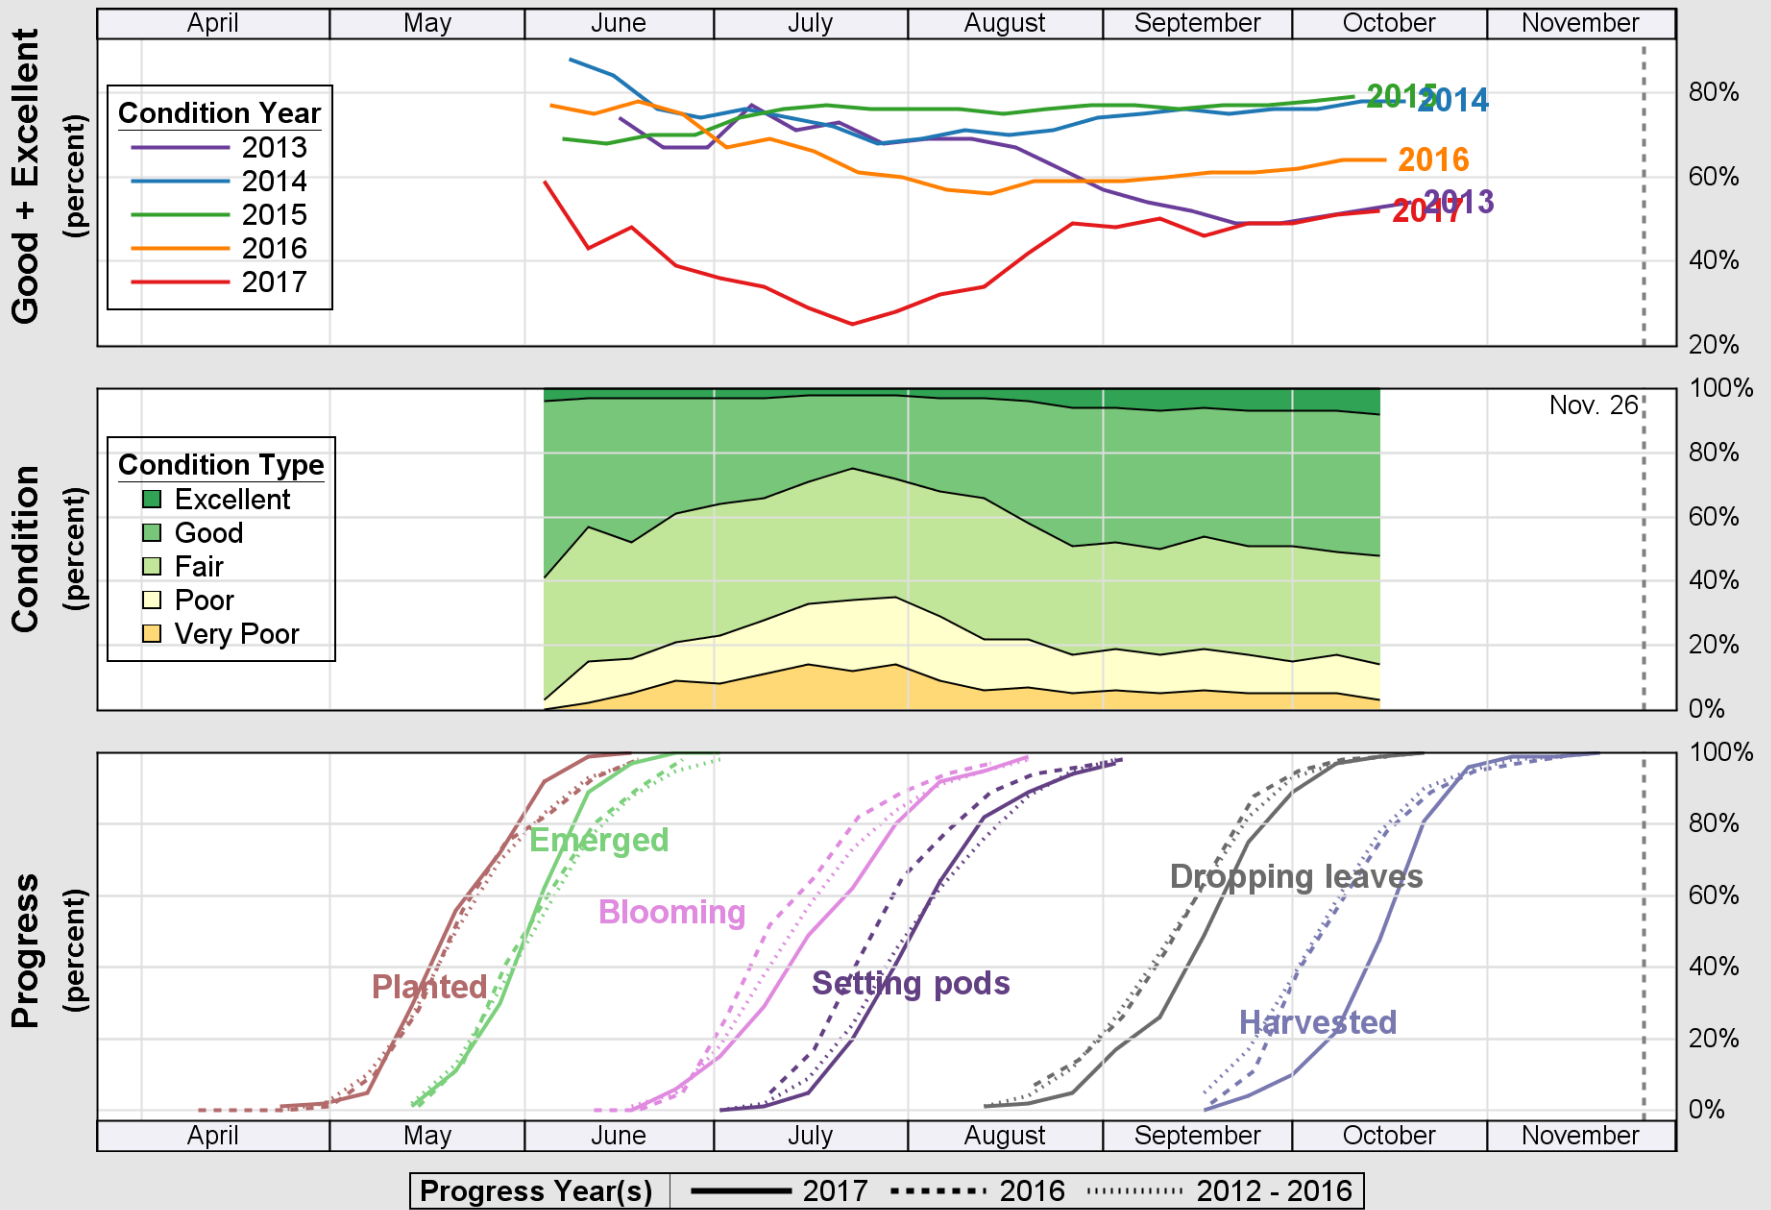

NASS

Source: National Agricultural Statistics Service (NASS), Crop Progress Report

USDA

Crop Progress and Condition: Soybeans in South Dakota , 2017

NASS

Source: National Agricultural Statistics Service (NASS), Crop Progress Report

USDA

Crop Progress and Condition: Spring Wheat in South Dakota , 2017

NASS

Source: National Agricultural Statistics Service (NASS), Crop Progress Report

USDA

Crop Progress and Condition: Sunflower in South Dakota , 2017

NASS

Source: National Agricultural Statistics Service (NASS), Crop Progress Report

USDA

Crop Progress and Condition: Winter Wheat in South Dakota, 2017

NASS

Source: National Agricultural Statistics Service (NASS), Crop Progress Report