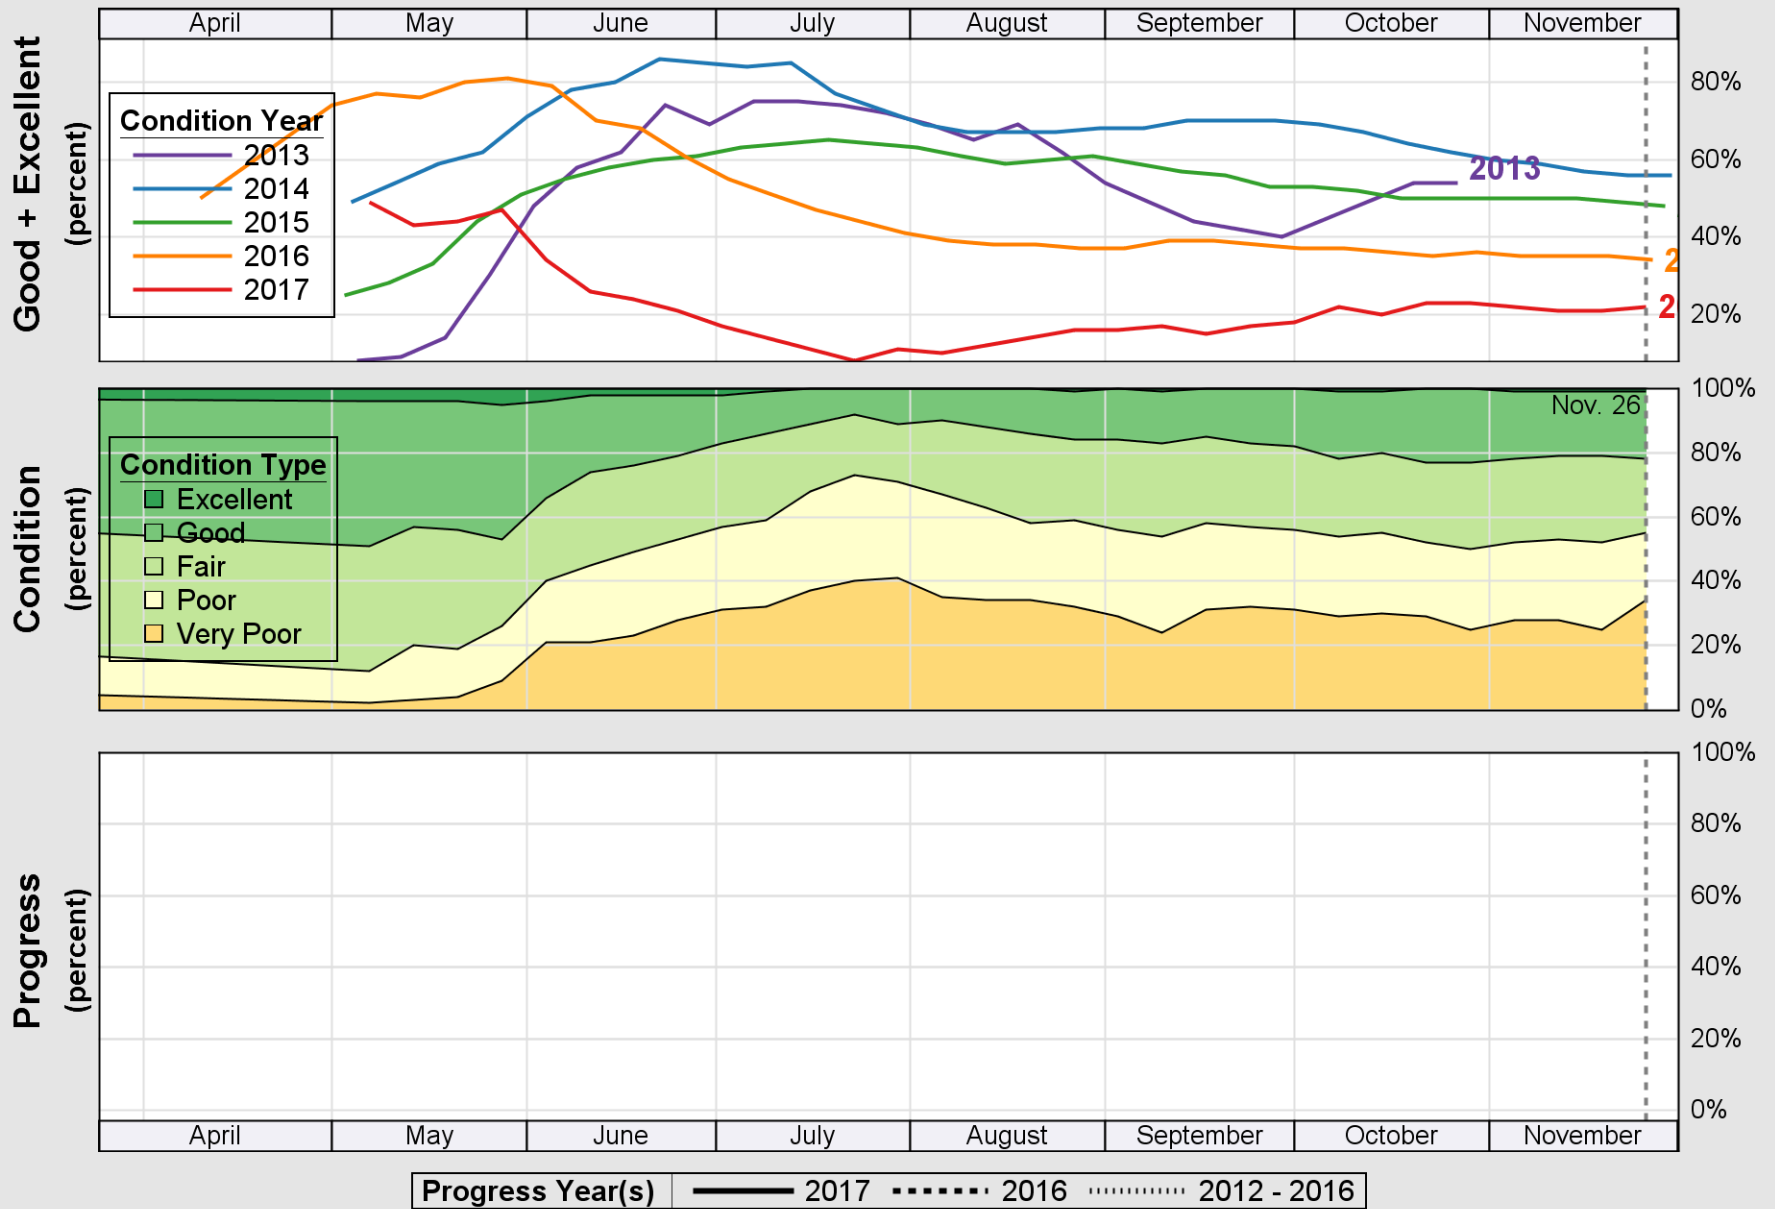

USDA

Crop Progress and Condition: Barley in South Dakota , 2017

NASS

Source: National Agricultural Statistics Service (NASS), Crop Progress Report

USDA

Crop Progress and Condition: Corn in South Dakota , 2017

NASS

Source: National Agricultural Statistics Service (NASS), Crop Progress Report

USDA

Crop Progress and Condition: Oats in South Dakota , 2017

NASS

Source: National Agricultural Statistics Service (NASS), Crop Progress Report

USDA Crop Progress and Condition: Pasture and Range in South Dakota , 2017 NASS

Source: National Agricultural Statistics Service (NASS), Crop Progress Report

USDA

Crop Progress and Condition: Sorghum in South Dakota , 2017