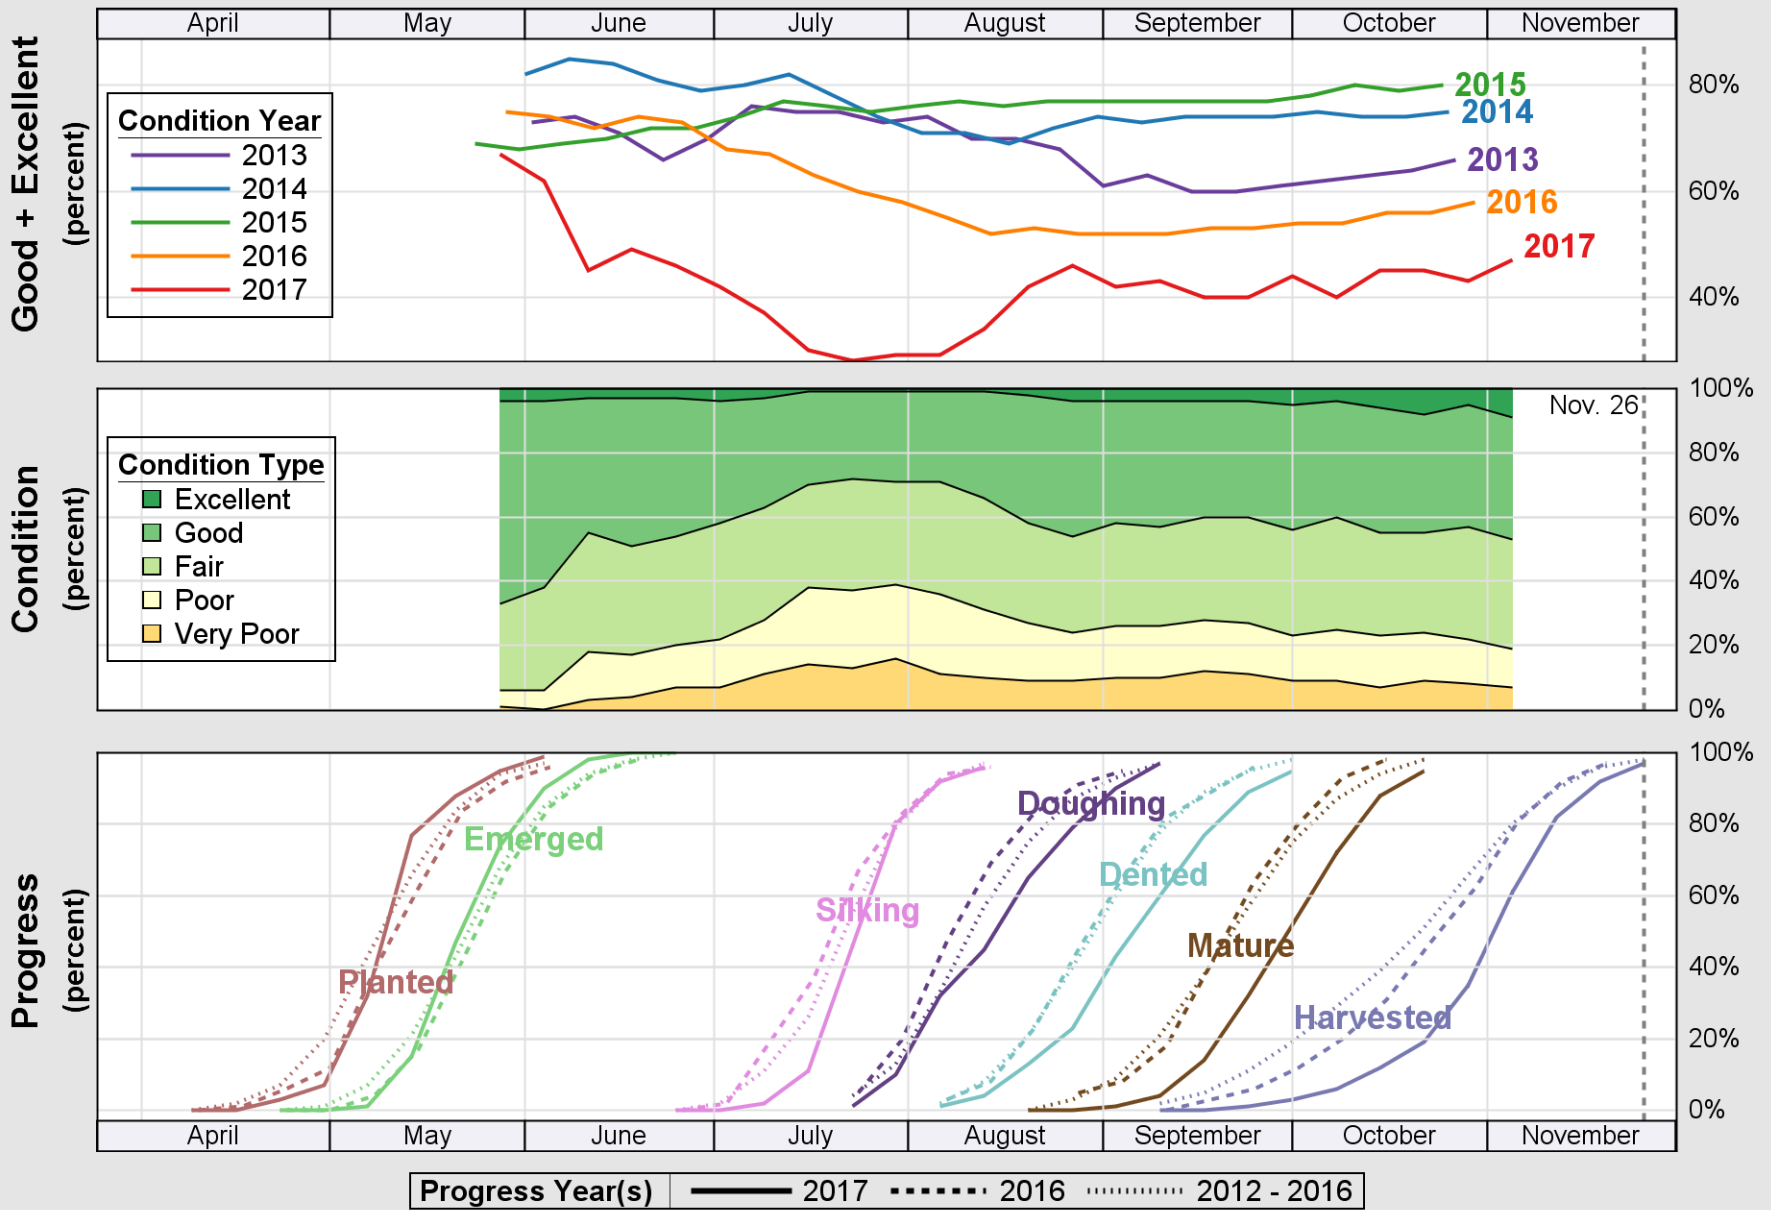

USDA

Crop Progress and Condition: Barley in South Dakota , 2017

NASS

Source: National Agricultural Statistics Service (NASS), Crop Progress Report

USDA

Crop Progress and Condition: Corn in South Dakota , 2017

NASS

Source: National Agricultural Statistics Service (NASS), Crop Progress Report

USDA

Crop Progress and Condition: Oats in South Dakota , 2017

NASS

Source: National Agricultural Statistics Service (NASS), Crop Progress Report

USDA Crop Progress and Condition: Pasture and Range in South Dakota , 2017 NASS

Source: National Agricultural Statistics Service (NASS), Crop Progress Report

USDA

Crop Progress and Condition: Sorghum in South Dakota , 2017