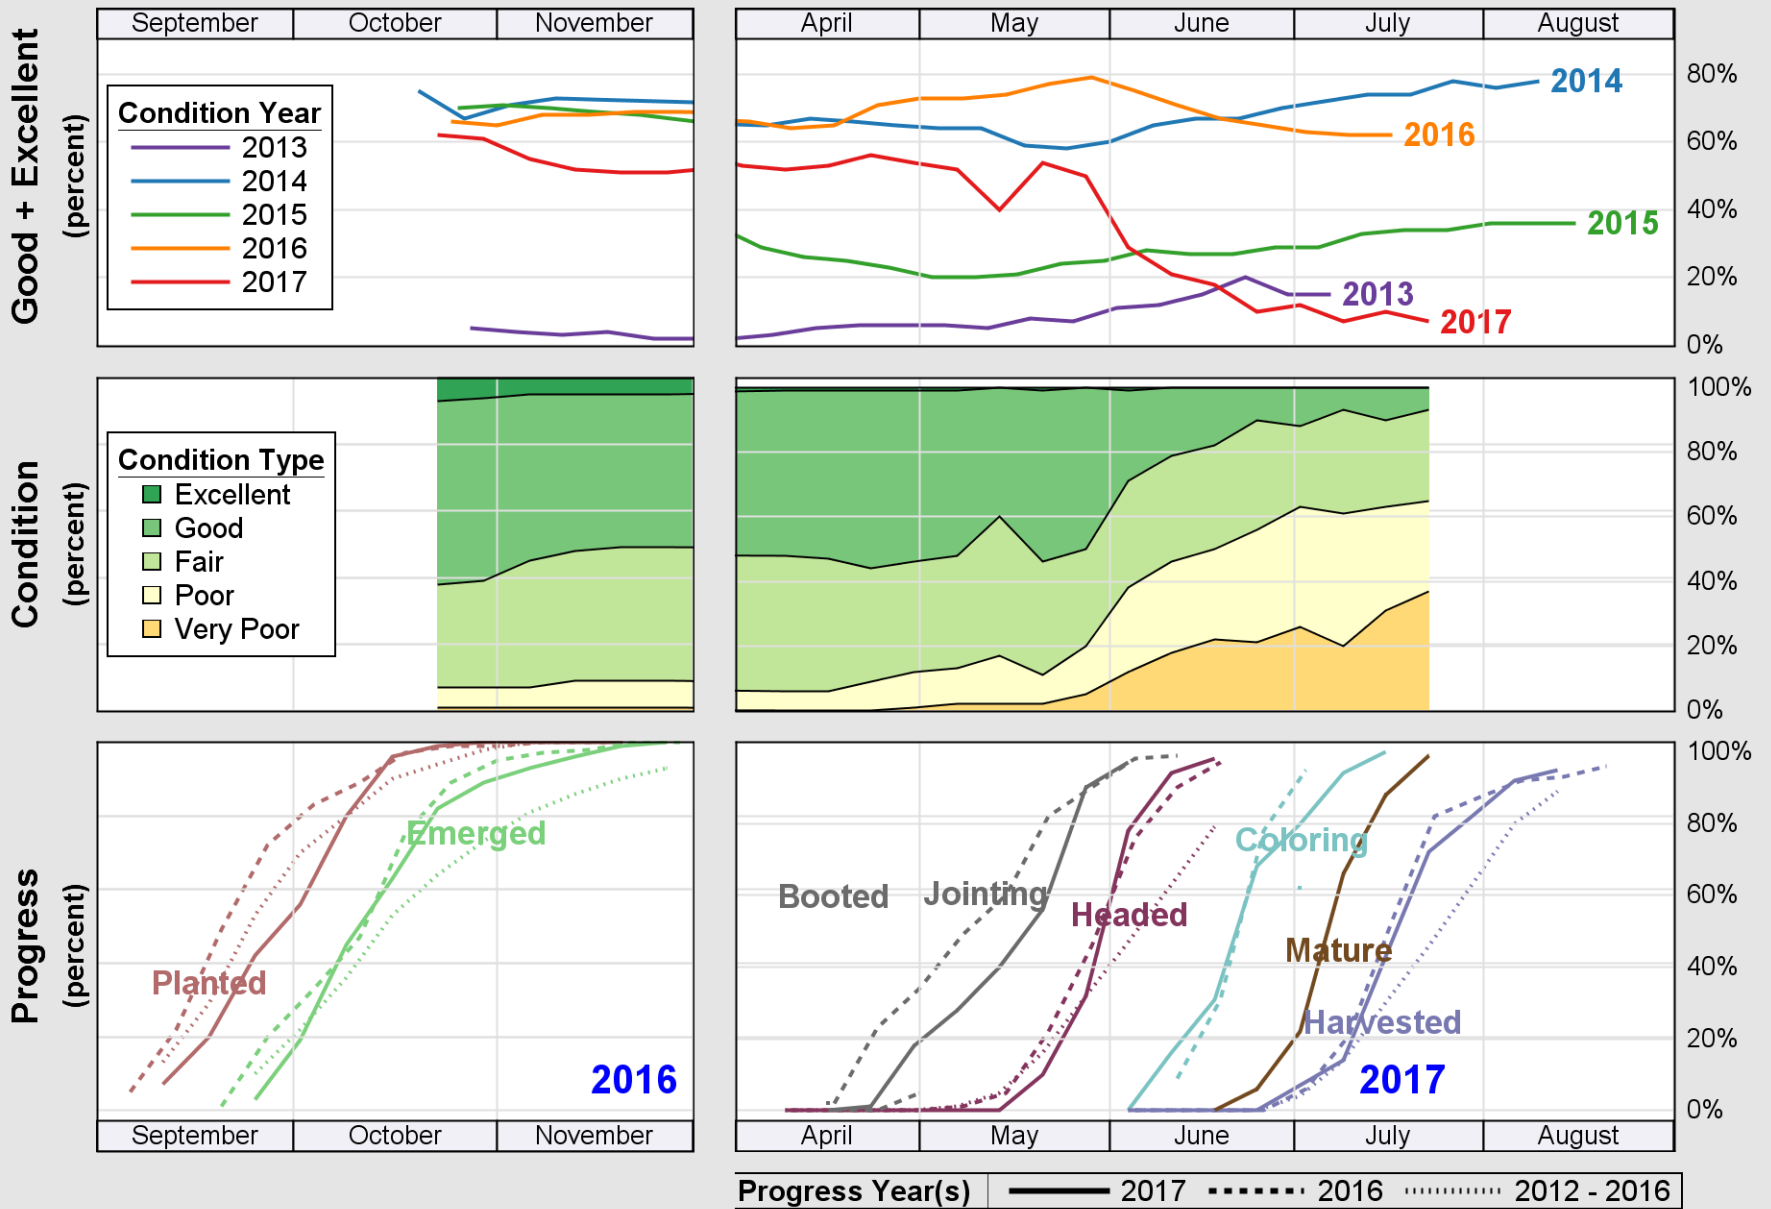

USDA

Crop Progress and Condition: Spring Wheat in South Dakota , 2017

NASS

Source: National Agricultural Statistics Service (NASS), Crop Progress Report

USDA

Crop Progress and Condition: Sunflower in South Dakota , 2017

NASS

Source: National Agricultural Statistics Service (NASS), Crop Progress Report

USDA

Crop Progress and Condition: Winter Wheat in South Dakota, 2017

NASS

Source: National Agricultural Statistics Service (NASS), Crop Progress Report