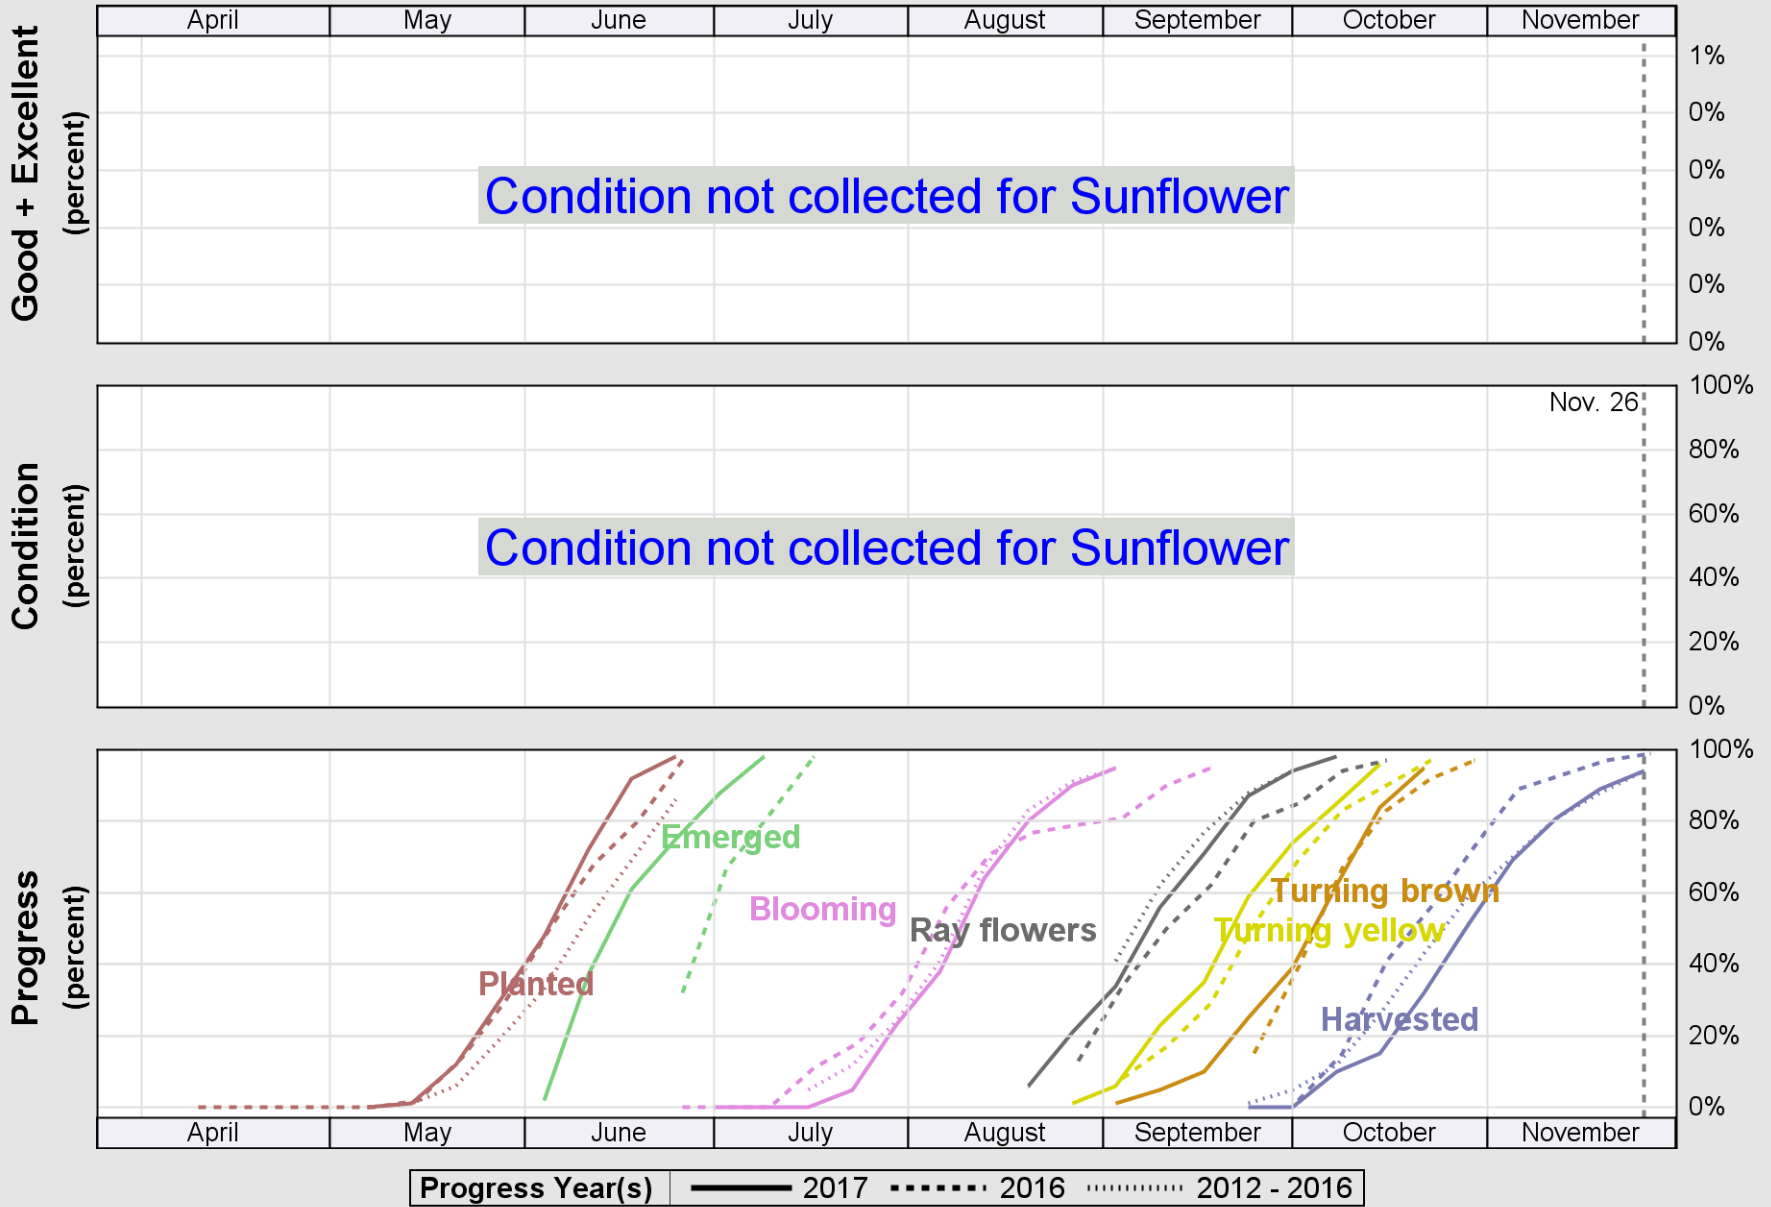

USDA

Crop Progress and Condition: Spring Wheat in South Dakota , 2017

NASS

Source: National Agricultural Statistics Service (NASS), Crop Progress Report

USDA

Crop Progress and Condition: Sunflower in South Dakota , 2017

NASS

Source: National Agricultural Statistics Service (NASS), Crop Progress Report

USDA

Crop Progress and Condition: Winter Wheat in South Dakota, 2017

NASS

Source: National Agricultural Statistics Service (NASS), Crop Progress Report