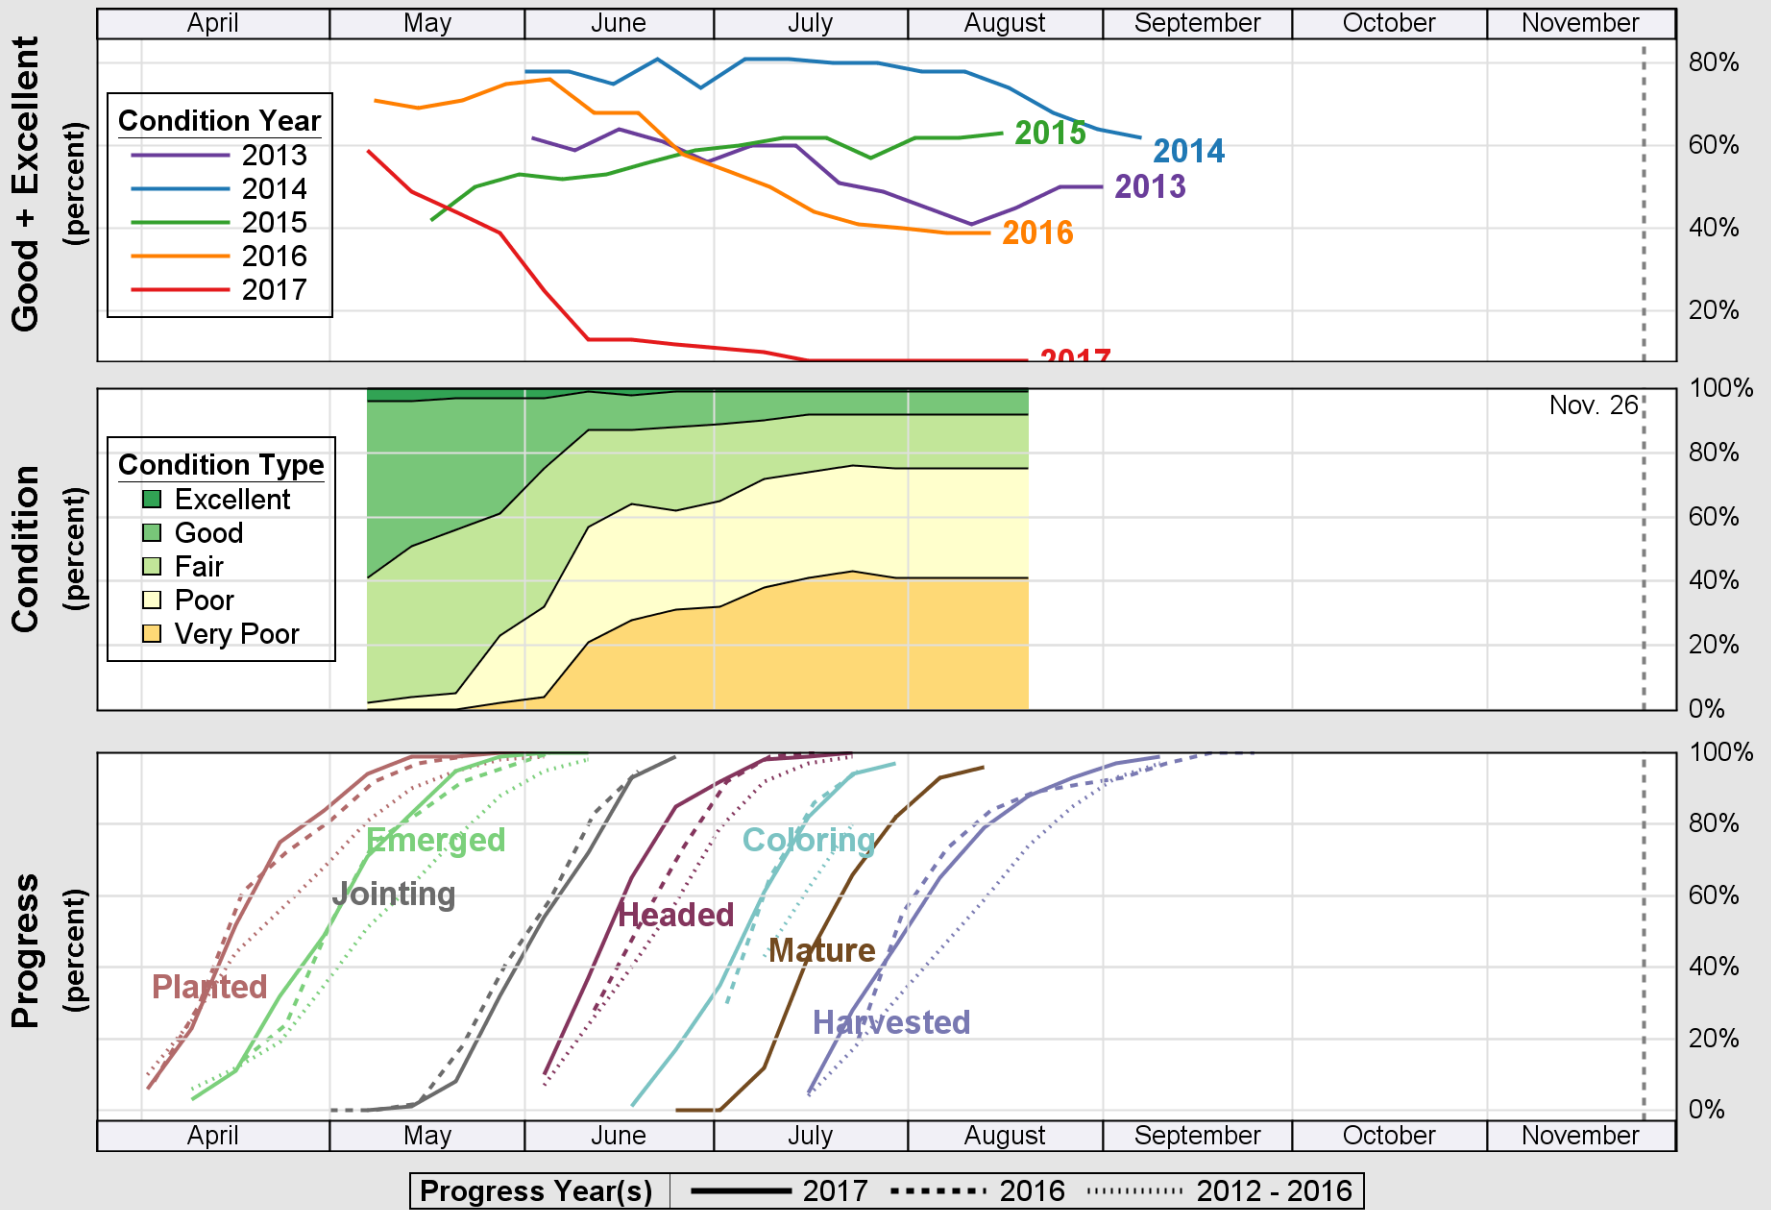

NASS

Source: National Agricultural Statistics Service (NASS), Crop Progress Report

USDA

Crop Progress and Condition: Soybeans in South Dakota , 2017

NASS

Source: National Agricultural Statistics Service (NASS), Crop Progress Report

USDA

Crop Progress and Condition: Spring Wheat in South Dakota , 2017

NASS

Source: National Agricultural Statistics Service (NASS), Crop Progress Report

USDA

Crop Progress and Condition: Sunflower in South Dakota , 2017