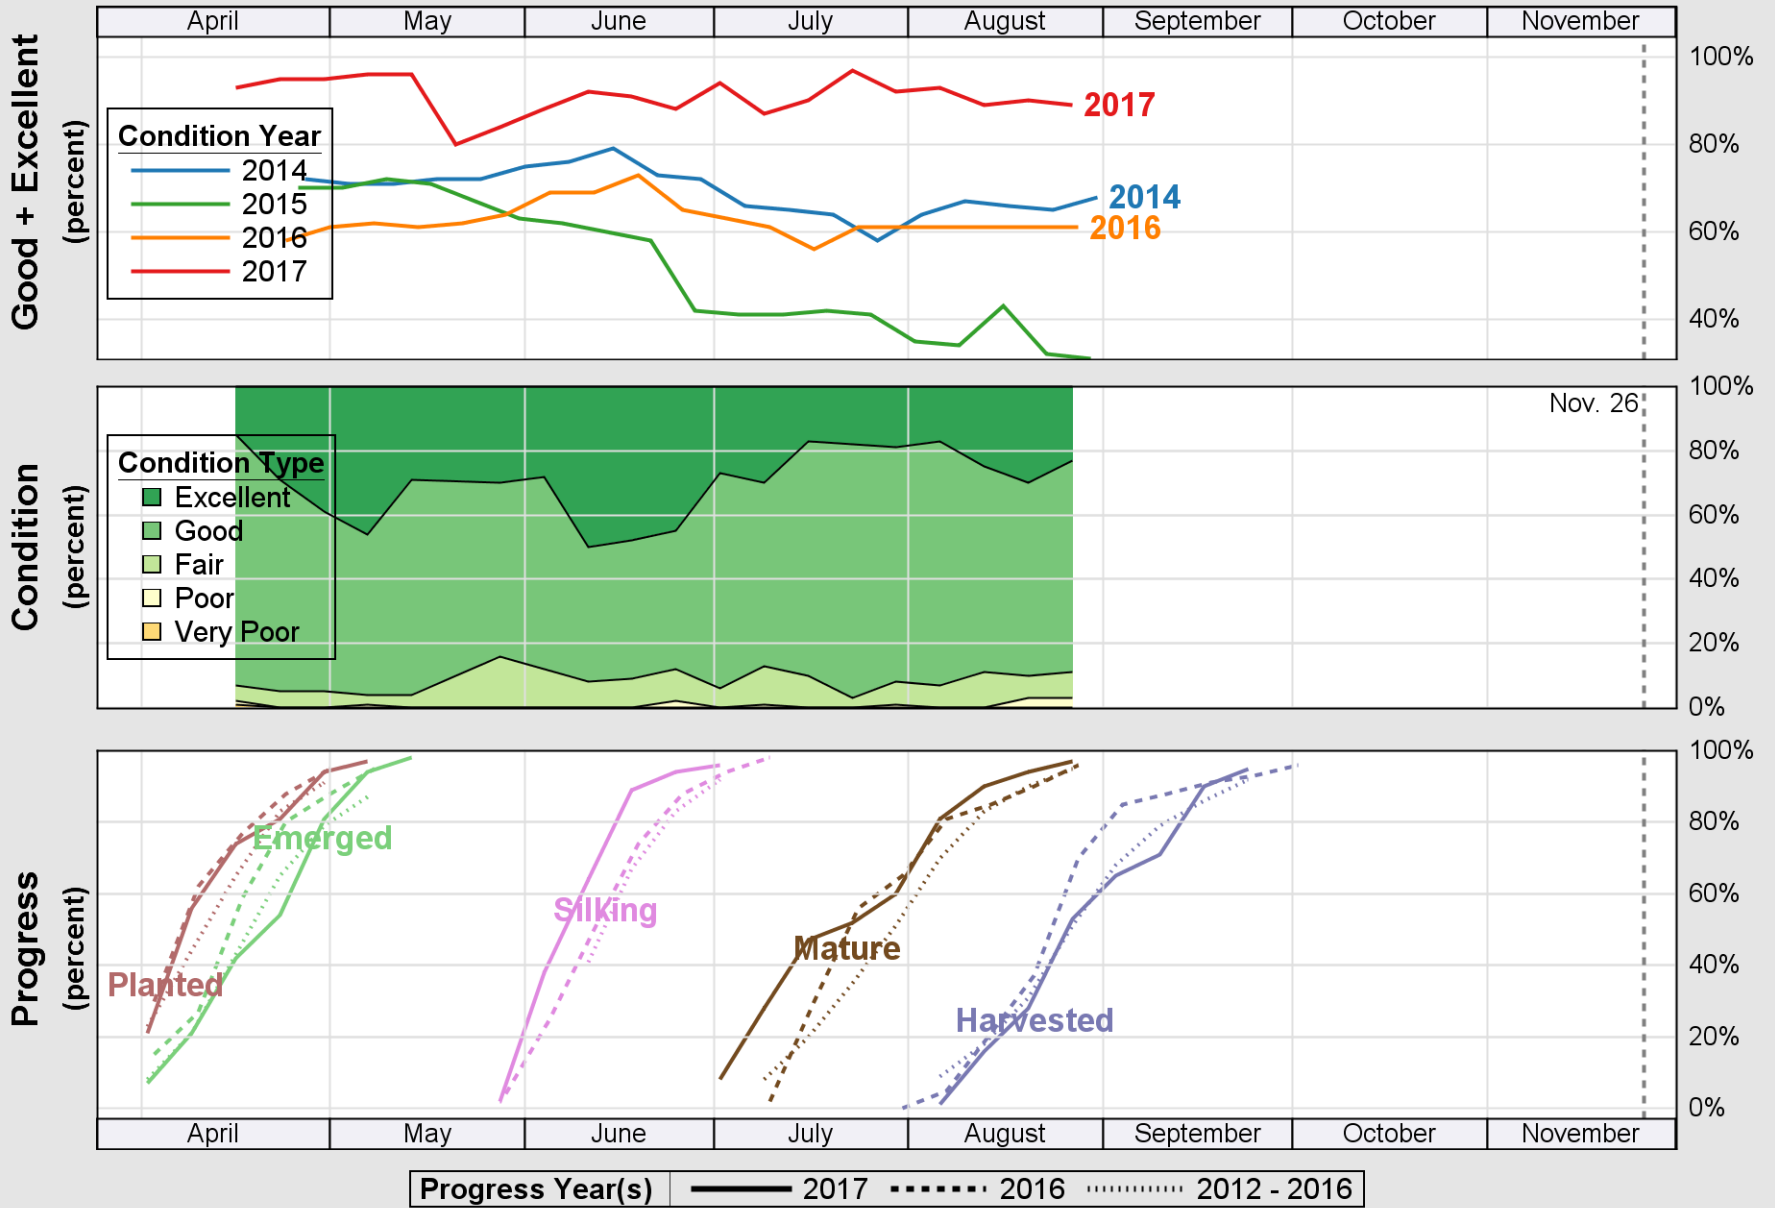

USDA

Crop Progress and Condition: Corn in South Carolina , 2017

NASS

Source: National Agricultural Statistics Service (NASS), Crop Progress Report

USDA

Crop Progress and Condition: Cotton in South Carolina , 2017

NASS

Source: National Agricultural Statistics Service (NASS), Crop Progress Report

USDA

Crop Progress and Condition: Oats in South Carolina , 2017

NASS

Source: National Agricultural Statistics Service (NASS), Crop Progress Report

USDA Crop Progress and Condition: Pasture and Range in South Carolina, 2017 NASS

Source: National Agricultural Statistics Service (NASS), Crop Progress Report

USDA

Crop Progress and Condition: Peanuts in South Carolina , 2017