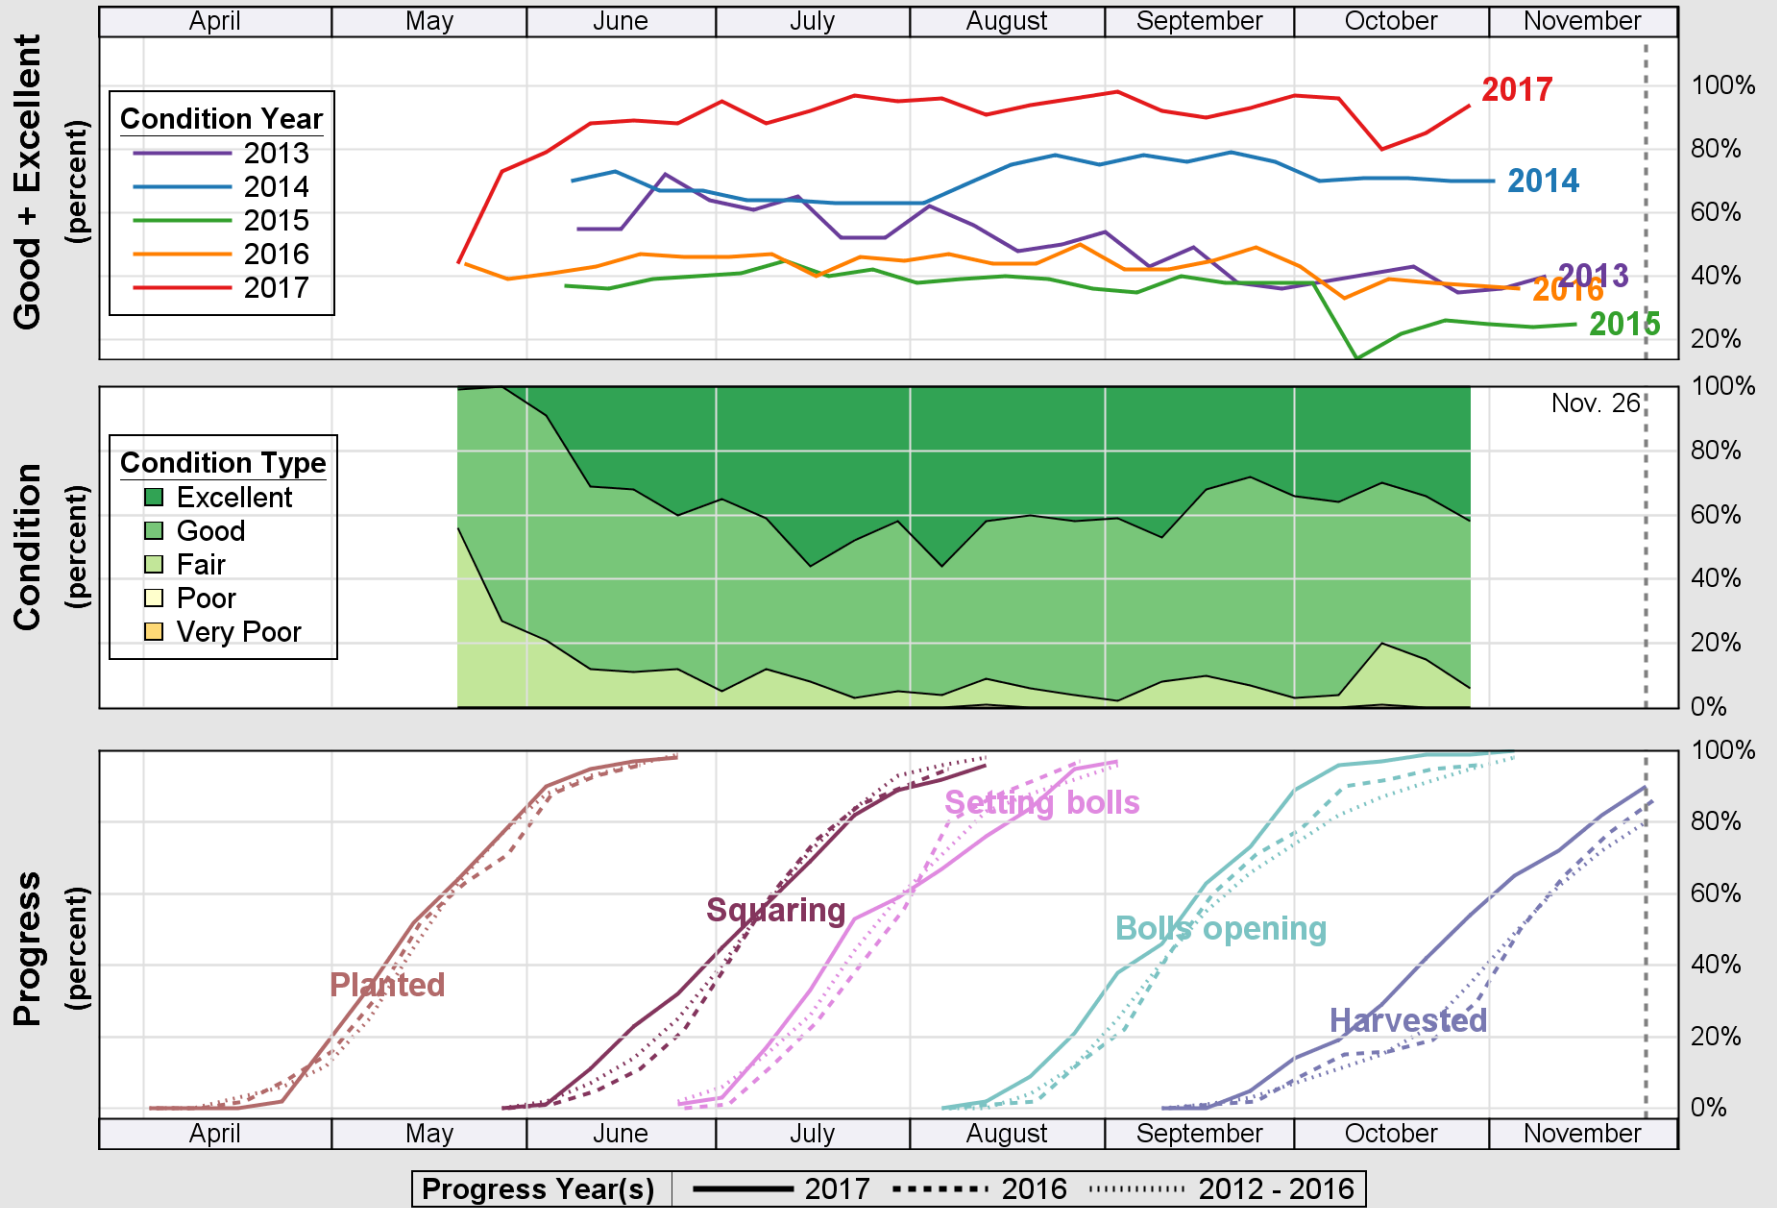

USDA

Crop Progress and Condition: Corn in South Carolina , 2017

NASS

Source: National Agricultural Statistics Service (NASS), Crop Progress Report

USDA

Crop Progress and Condition: Cotton in South Carolina , 2017

NASS

Source: National Agricultural Statistics Service (NASS), Crop Progress Report

USDA

Crop Progress and Condition: Oats in South Carolina , 2017

NASS

Source: National Agricultural Statistics Service (NASS), Crop Progress Report

USDA Crop Progress and Condition: Pasture and Range in South Carolina, 2017 NASS

Source: National Agricultural Statistics Service (NASS), Crop Progress Report

USDA

Crop Progress and Condition: Peanuts in South Carolina , 2017