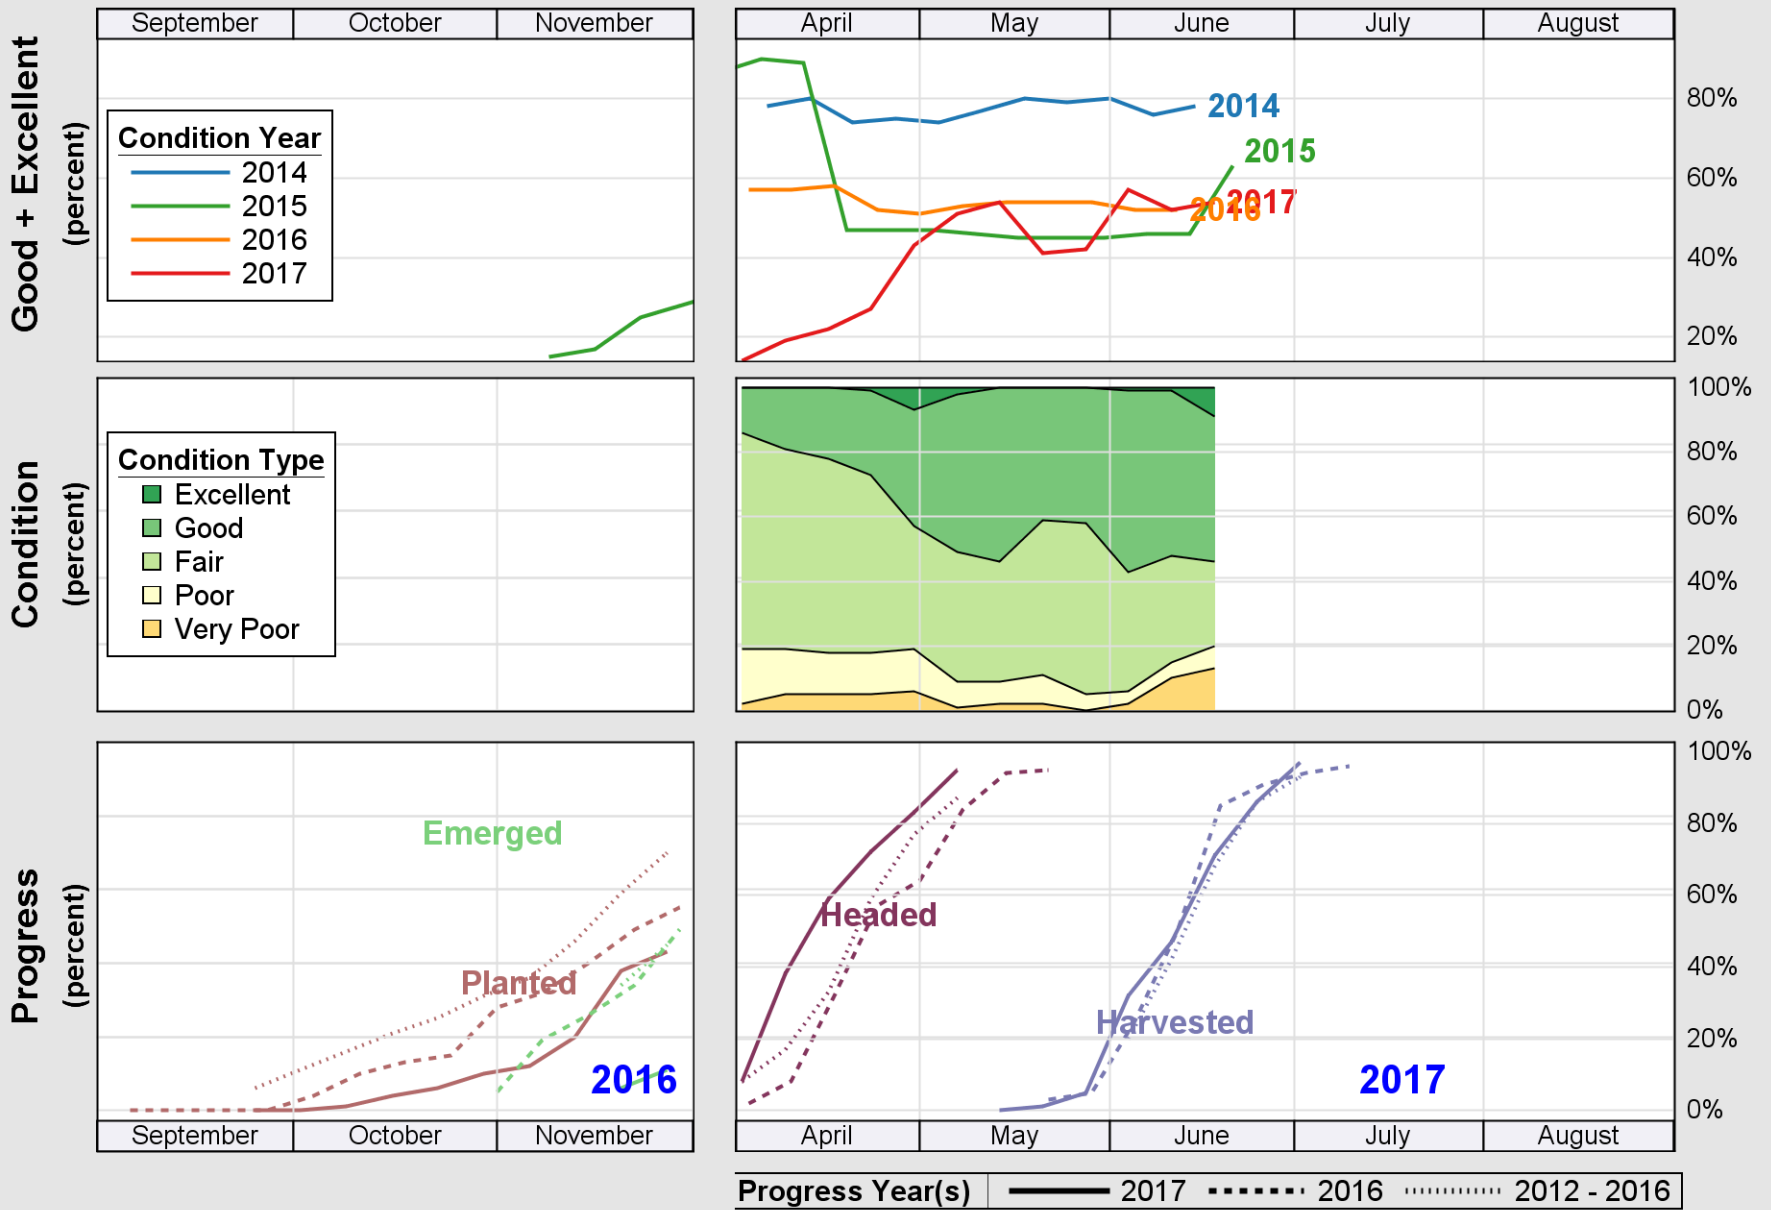

USDA Crop Progress and Condition: Pasture and Range in South Carolina, 2017 NASS

Source: National Agricultural Statistics Service (NASS), Crop Progress Report

USDA

Crop Progress and Condition: Peanuts in South Carolina , 2017

NASS

Source: National Agricultural Statistics Service (NASS), Crop Progress Report

USDA

Crop Progress and Condition: Soybeans in South Carolina , 2017

NASS

Source: National Agricultural Statistics Service (NASS), Crop Progress Report

Source: National Agricultural Statistics Service (NASS), Crop Progress Report