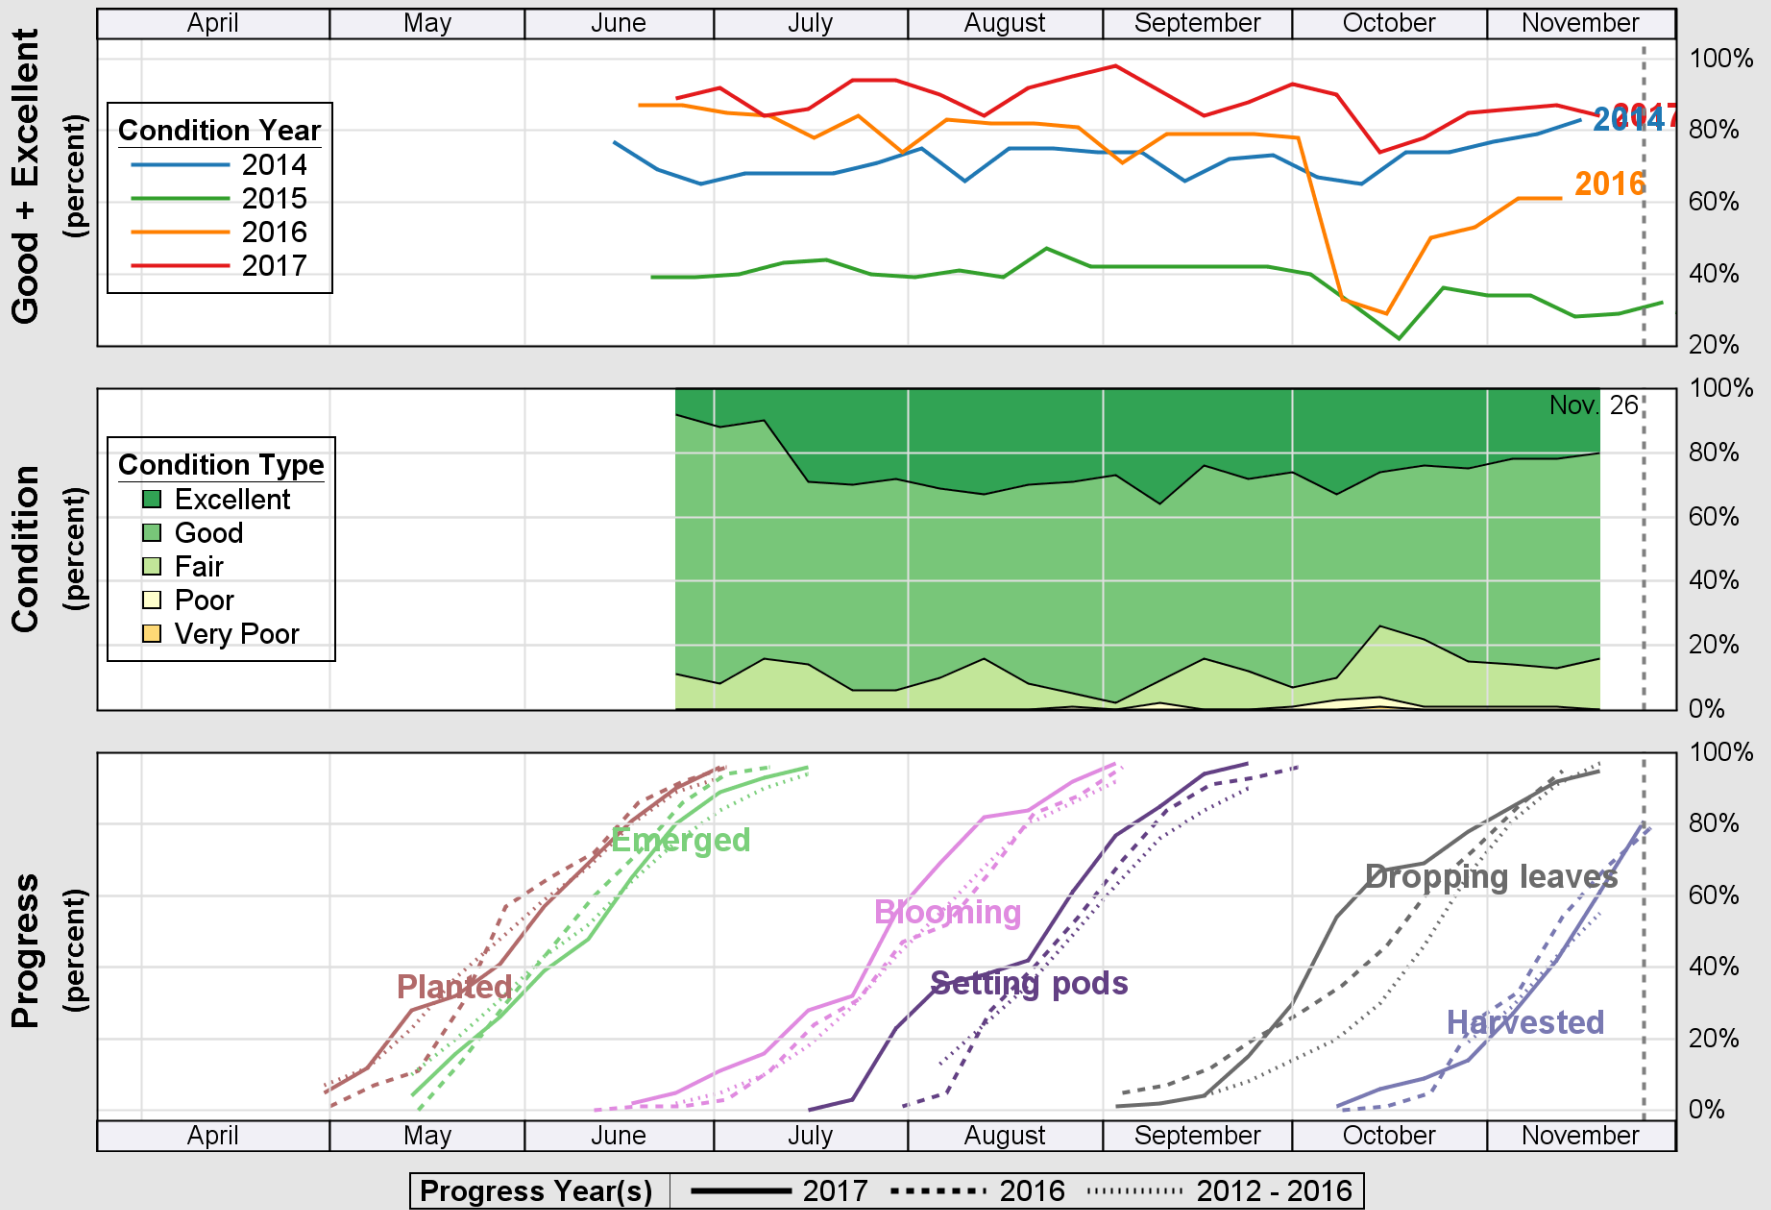

USDA Crop Progress and Condition: Pasture and Range in South Carolina, 2017 NASS

Source: National Agricultural Statistics Service (NASS), Crop Progress Report

USDA

Crop Progress and Condition: Peanuts in South Carolina , 2017

NASS

Source: National Agricultural Statistics Service (NASS), Crop Progress Report

USDA

Crop Progress and Condition: Soybeans in South Carolina , 2017

NASS

Source: National Agricultural Statistics Service (NASS), Crop Progress Report

Source: National Agricultural Statistics Service (NASS), Crop Progress Report