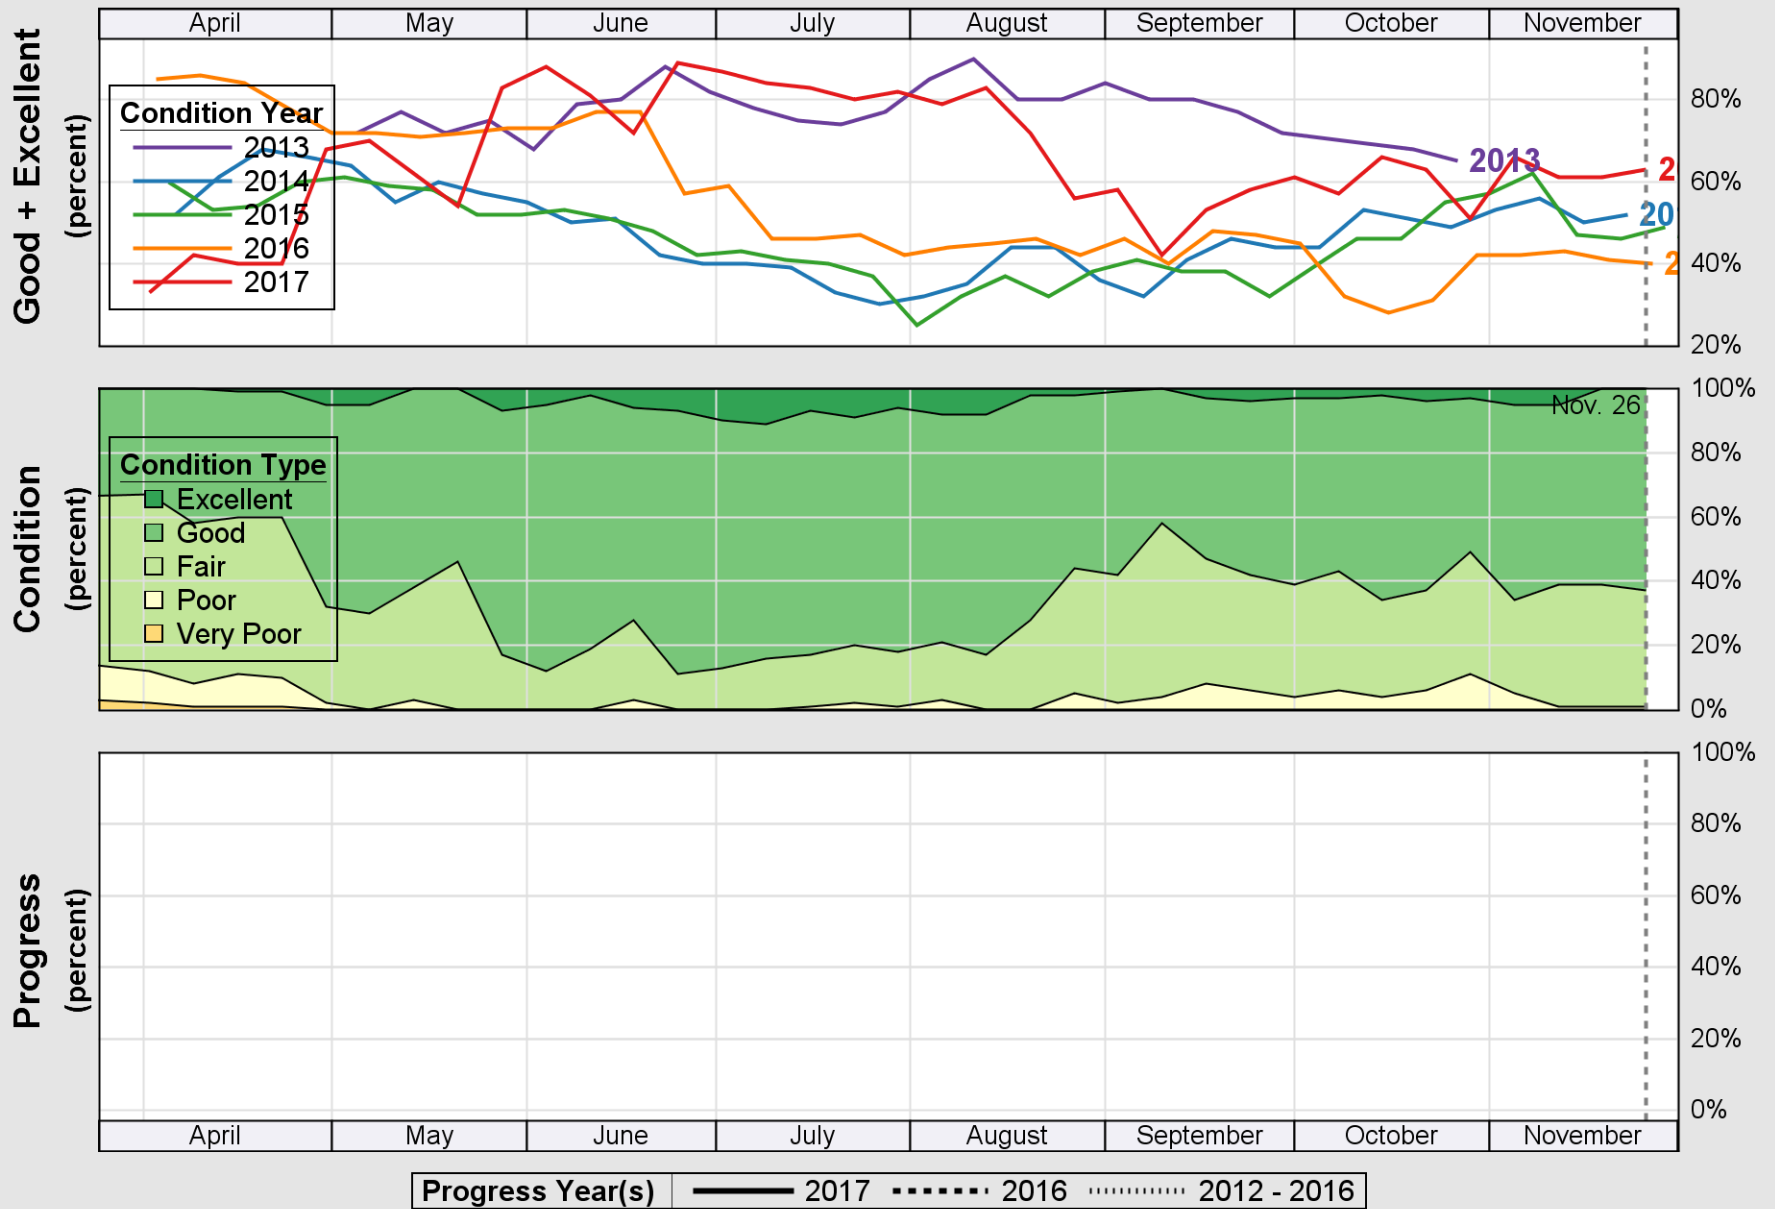

USDA

Crop Progress and Condition: Corn in South Carolina , 2017

NASS

Source: National Agricultural Statistics Service (NASS), Crop Progress Report

USDA

Crop Progress and Condition: Cotton in South Carolina , 2017

NASS

Source: National Agricultural Statistics Service (NASS), Crop Progress Report

USDA

Crop Progress and Condition: Oats in South Carolina , 2017

NASS

Source: National Agricultural Statistics Service (NASS), Crop Progress Report

USDA Crop Progress and Condition: Pasture and Range in South Carolina, 2017 NASS

Source: National Agricultural Statistics Service (NASS), Crop Progress Report

USDA

Crop Progress and Condition: Peanuts in South Carolina , 2017