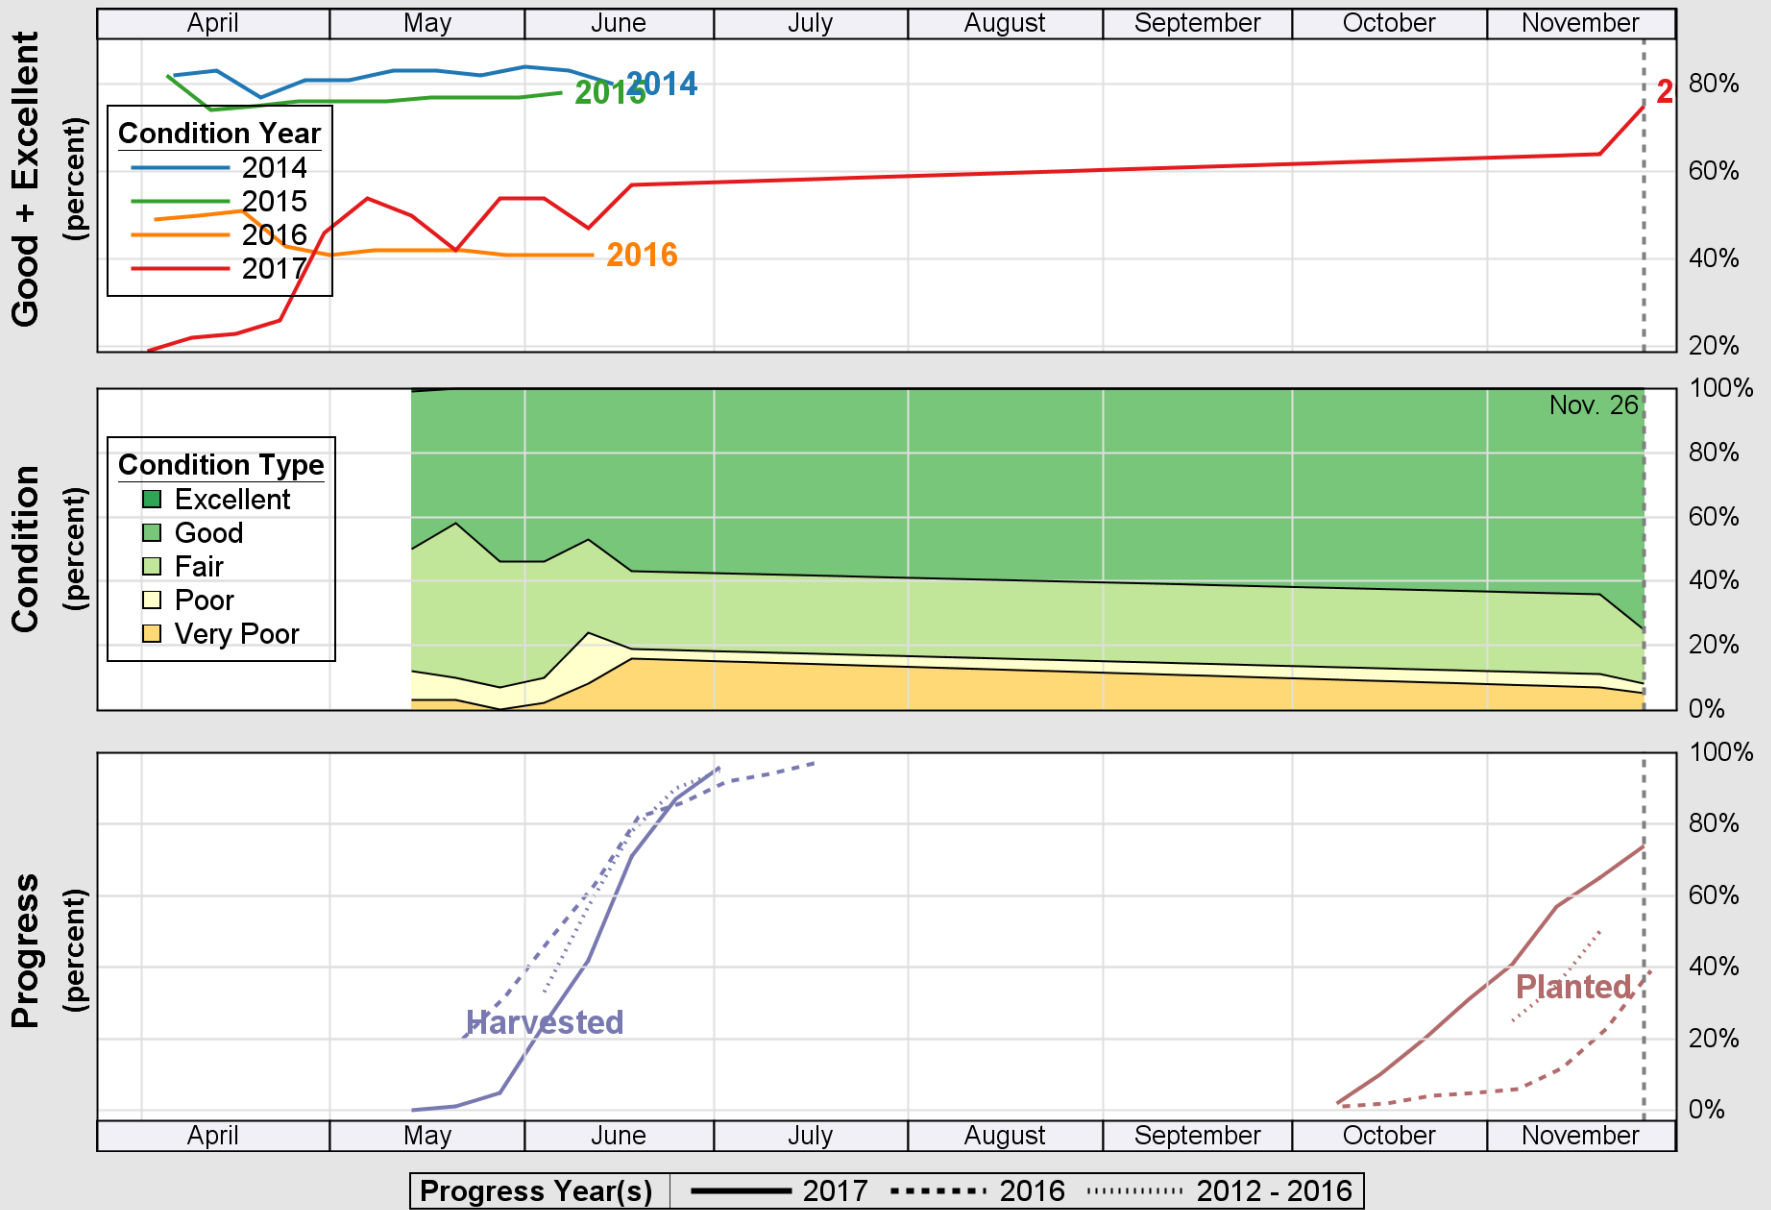

USDA

Crop Progress and Condition: Corn in South Carolina , 2017

NASS

Source: National Agricultural Statistics Service (NASS), Crop Progress Report

USDA

Crop Progress and Condition: Cotton in South Carolina , 2017

NASS

Source: National Agricultural Statistics Service (NASS), Crop Progress Report

USDA

Crop Progress and Condition: Oats in South Carolina , 2017

NASS

Source: National Agricultural Statistics Service (NASS), Crop Progress Report

USDA Crop Progress and Condition: Pasture and Range in South Carolina, 2017 NASS

Source: National Agricultural Statistics Service (NASS), Crop Progress Report

USDA

Crop Progress and Condition: Peanuts in South Carolina , 2017