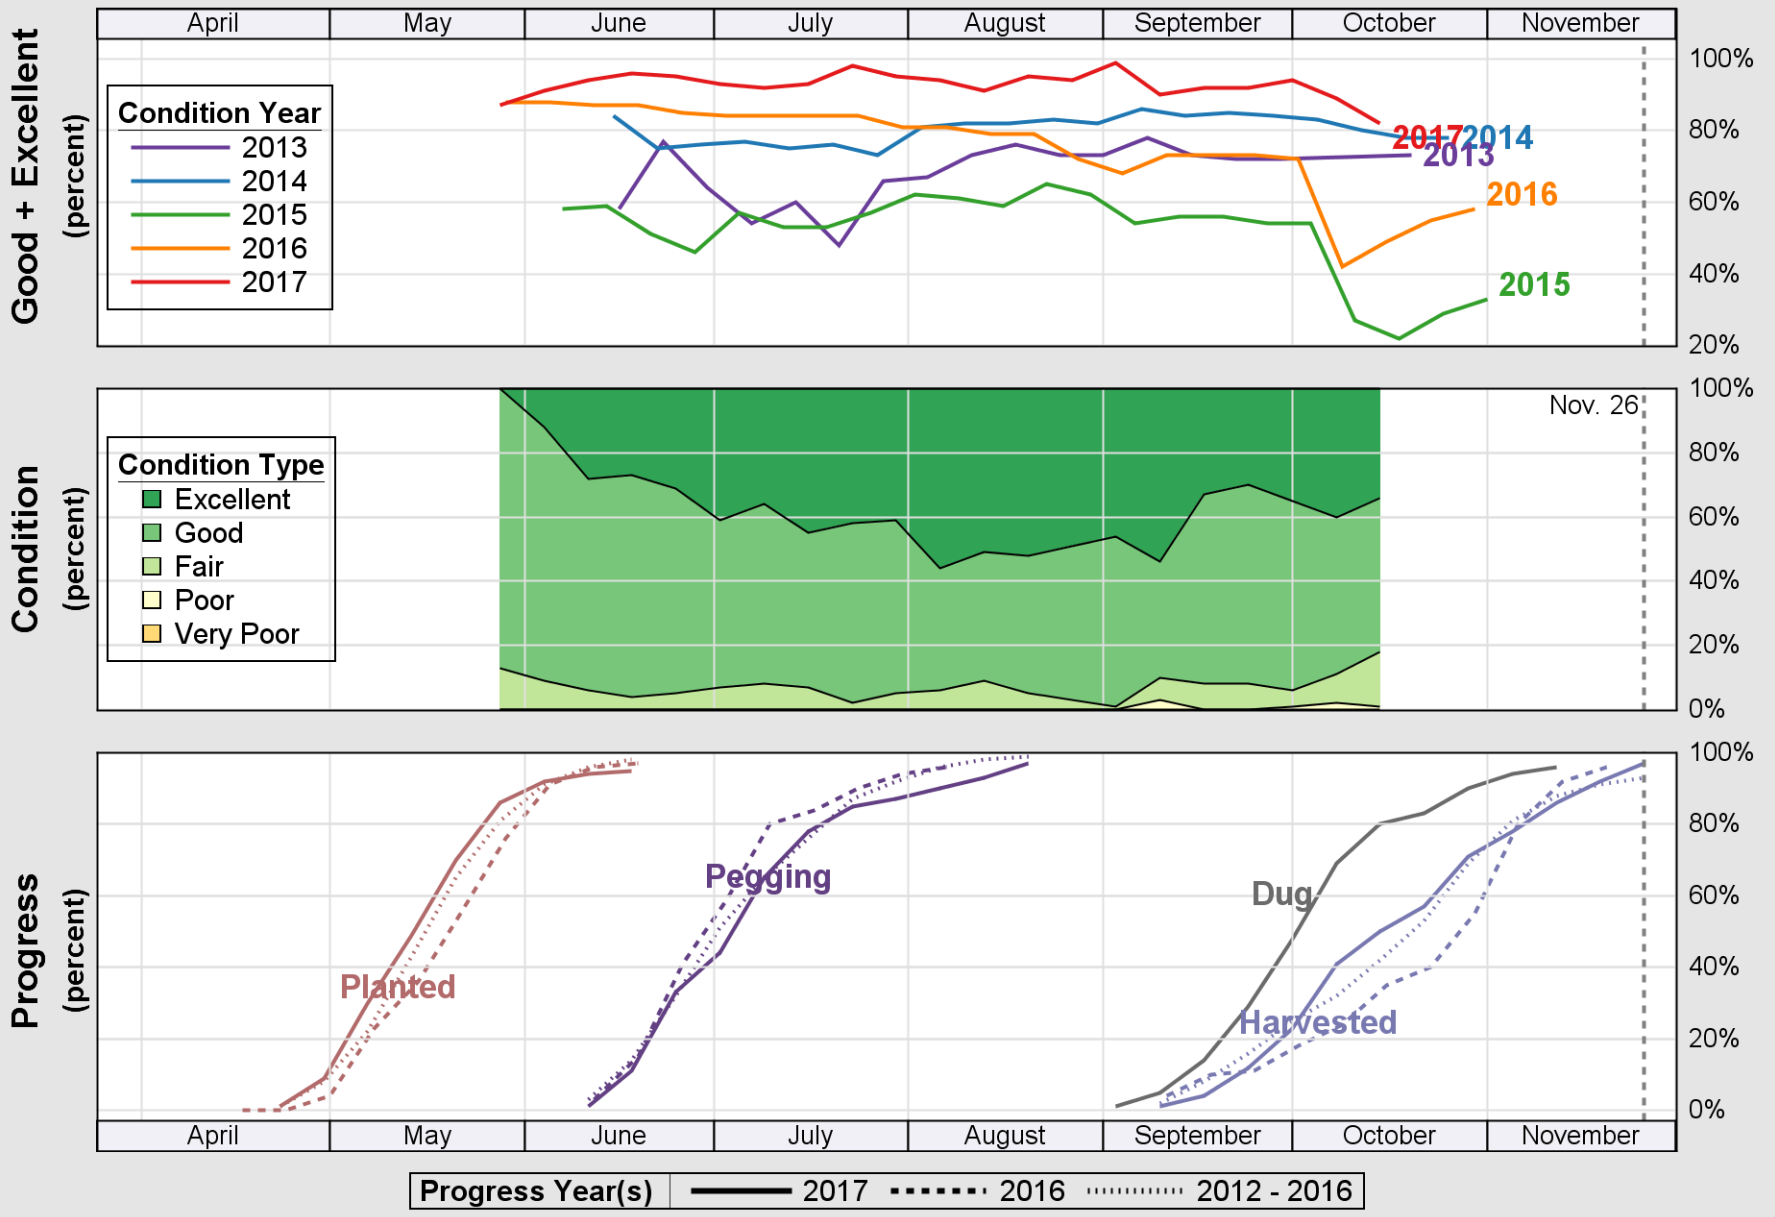

USDA

Crop Progress and Condition: Peanuts in South Carolina , 2017

NASS

Source: National Agricultural Statistics Service (NASS), Crop Progress Report