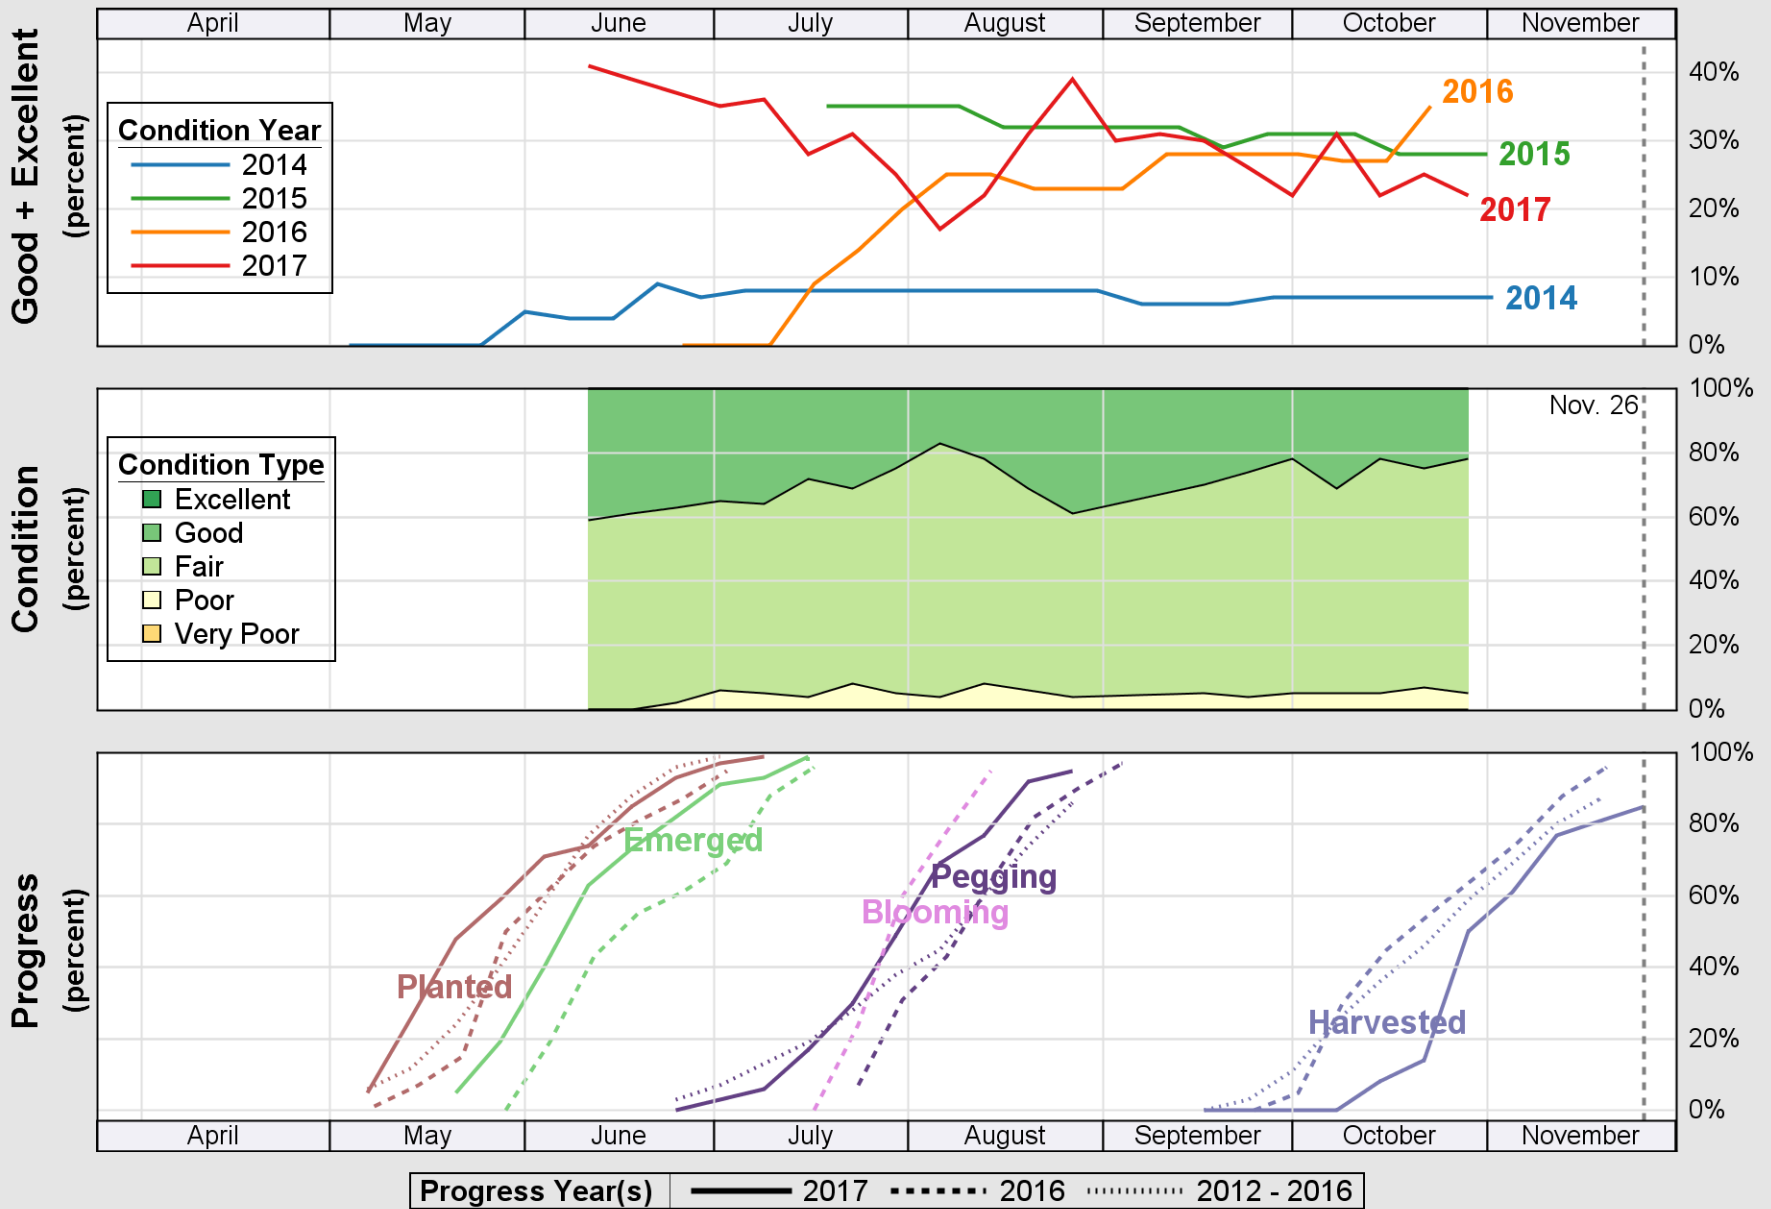

USDA

Crop Progress and Condition: Corn in New Mexico , 2017

NASS

Source: National Agricultural Statistics Service (NASS), Crop Progress Report

USDA

Crop Progress and Condition: Cotton in New Mexico , 2017

NASS

Source: National Agricultural Statistics Service (NASS), Crop Progress Report

USDA Crop Progress and Condition: Pasture and Range in New Mexico , 2017 NASS

Source: National Agricultural Statistics Service (NASS), Crop Progress Report

USDA

Crop Progress and Condition: Peanuts in New Mexico , 2017

NASS

Source: National Agricultural Statistics Service (NASS), Crop Progress Report

USDA

Crop Progress and Condition: Sorghum in New Mexico , 2017