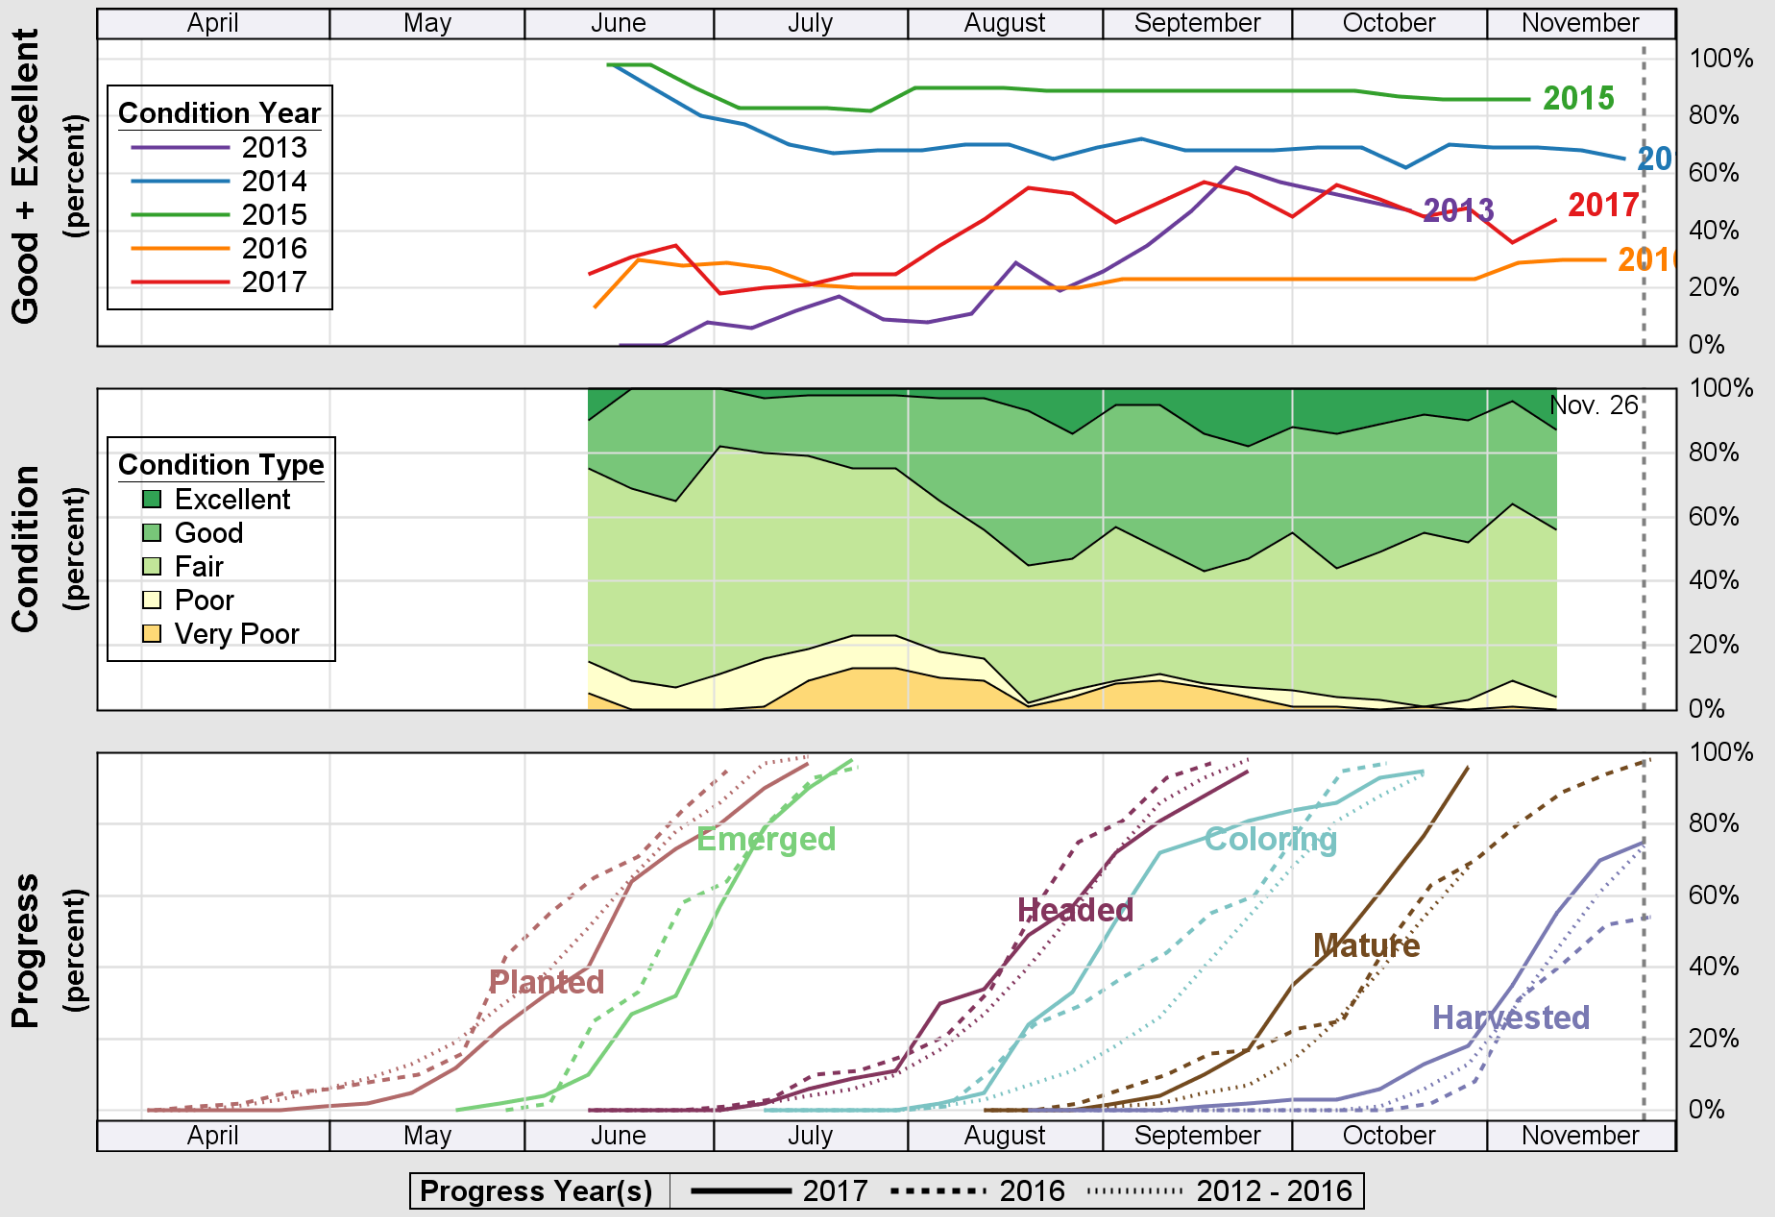

USDA

Crop Progress and Condition: Peanuts in New Mexico , 2017

NASS

Source: National Agricultural Statistics Service (NASS), Crop Progress Report

USDA

Crop Progress and Condition: Sorghum in New Mexico , 2017

NASS

Source: National Agricultural Statistics Service (NASS), Crop Progress Report

USDA

Crop Progress and Condition: Winter Wheat in New Mexico , 2017

NASS

Source: National Agricultural Statistics Service (NASS), Crop Progress Report