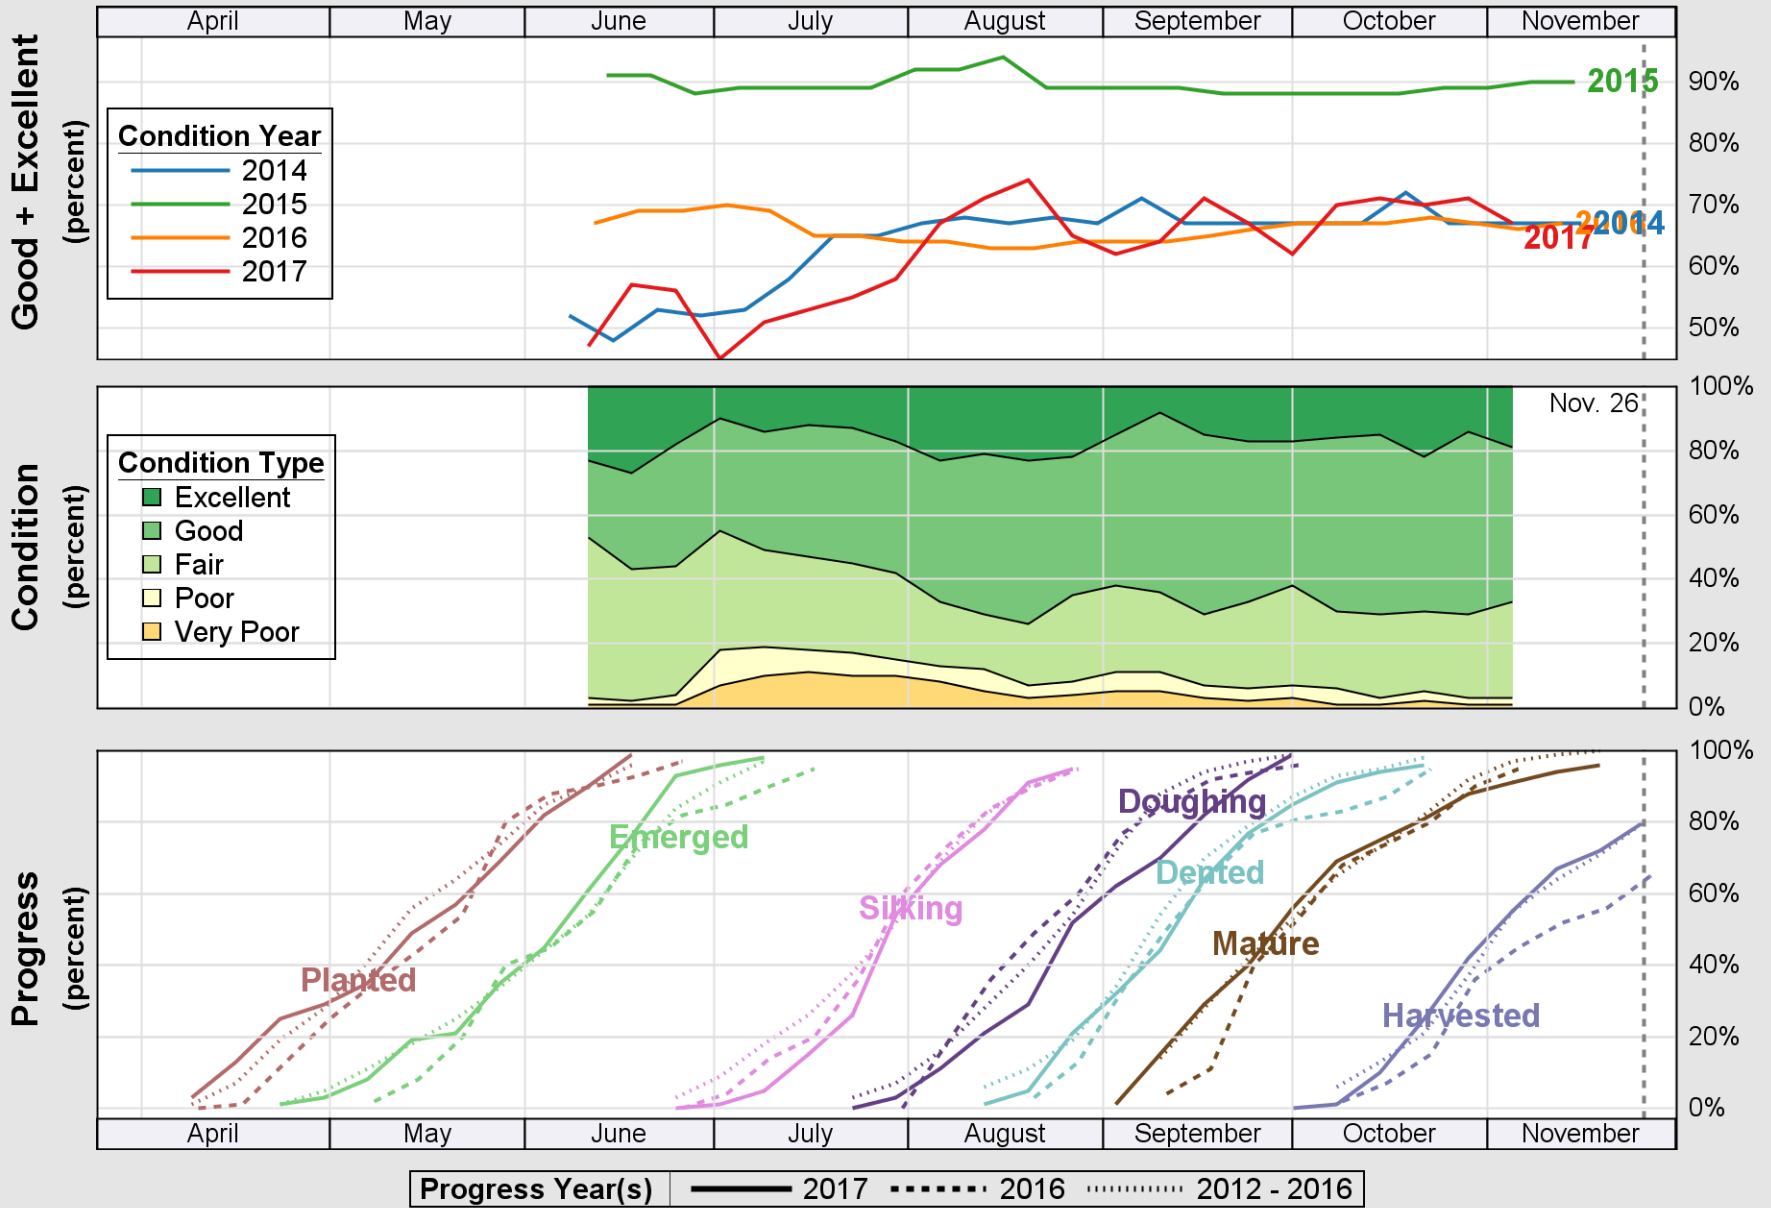

USDA

Crop Progress and Condition: Corn in New Mexico , 2017

NASS

Source: National Agricultural Statistics Service (NASS), Crop Progress Report

USDA

Crop Progress and Condition: Cotton in New Mexico , 2017

NASS

Source: National Agricultural Statistics Service (NASS), Crop Progress Report

USDA Crop Progress and Condition: Pasture and Range in New Mexico , 2017 NASS

Source: National Agricultural Statistics Service (NASS), Crop Progress Report

USDA

Crop Progress and Condition: Peanuts in New Mexico , 2017

NASS

Source: National Agricultural Statistics Service (NASS), Crop Progress Report

USDA

Crop Progress and Condition: Sorghum in New Mexico , 2017