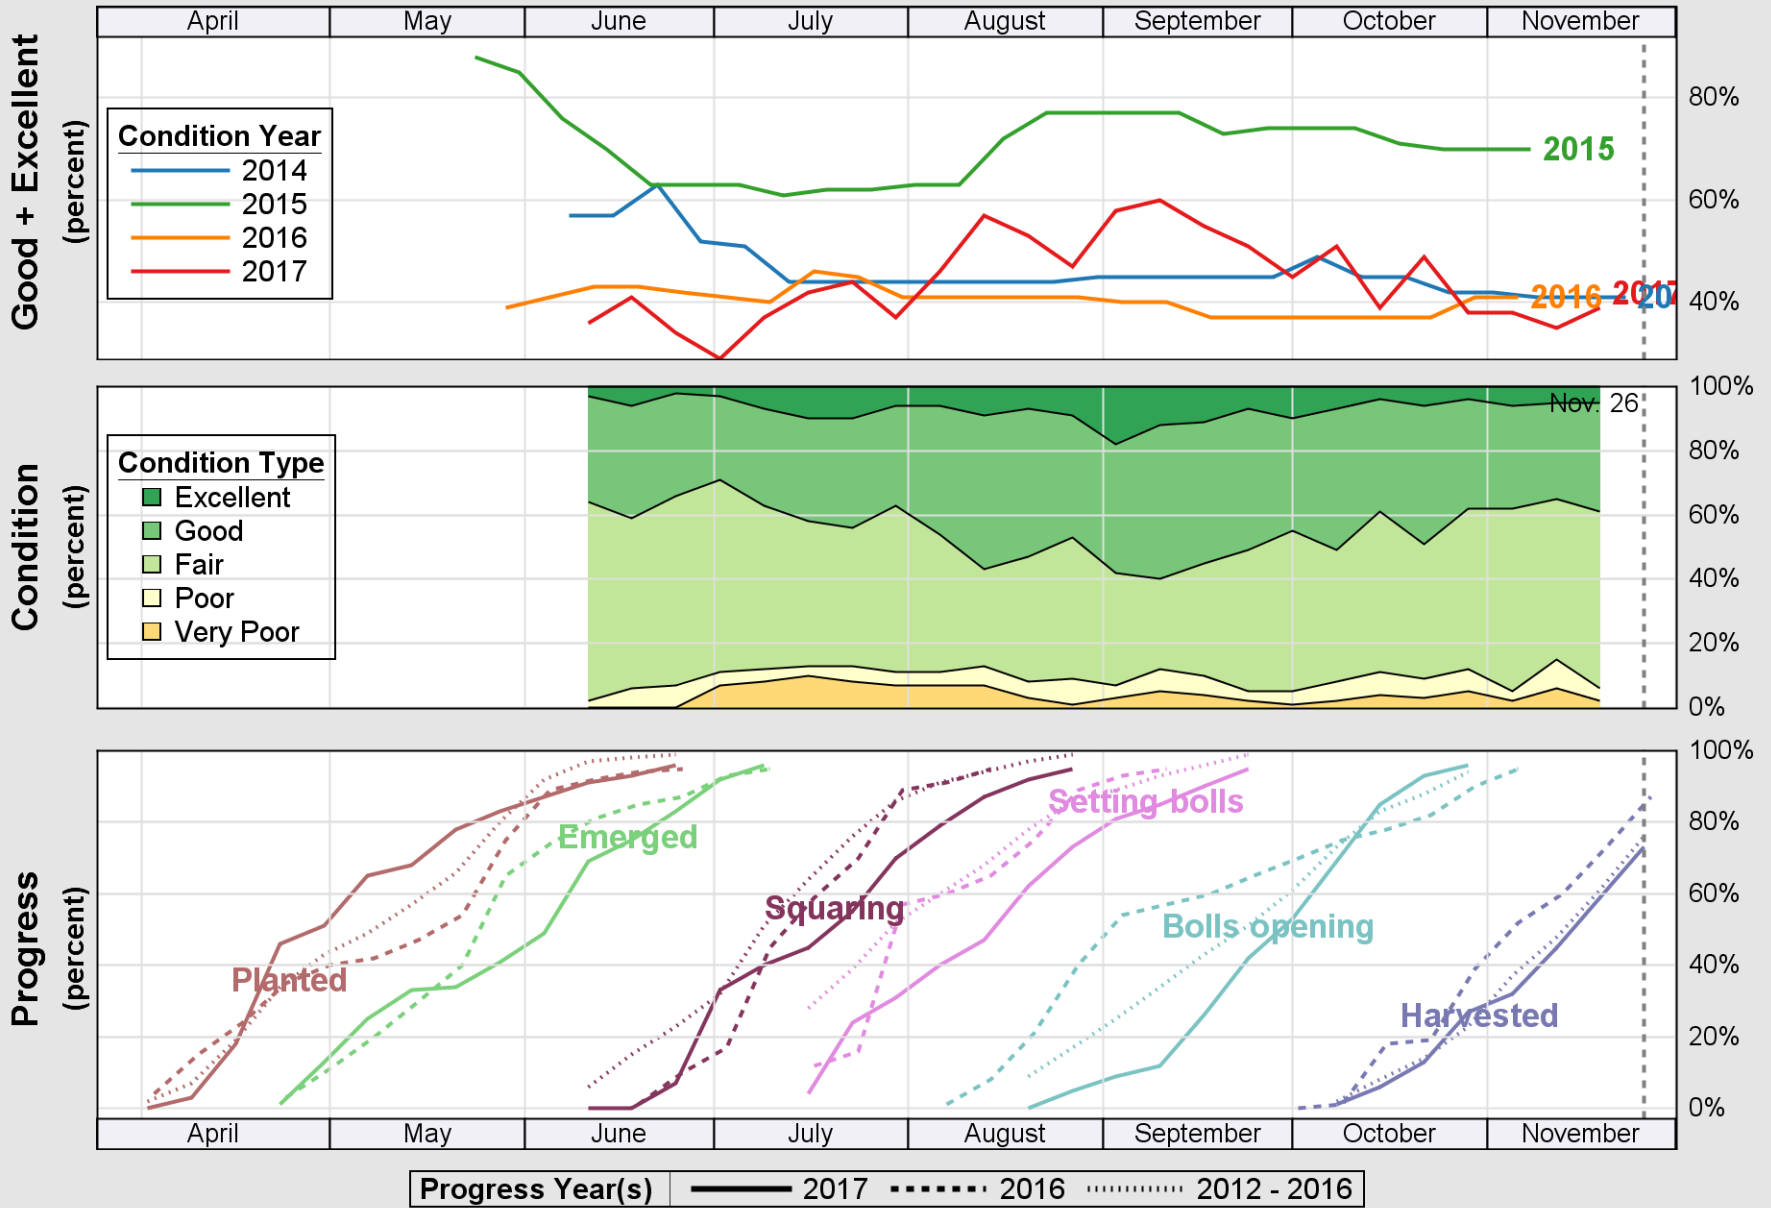

USDA

Crop Progress and Condition: Corn in New Mexico , 2017

NASS

Source: National Agricultural Statistics Service (NASS), Crop Progress Report

USDA

Crop Progress and Condition: Cotton in New Mexico , 2017

NASS

Source: National Agricultural Statistics Service (NASS), Crop Progress Report

USDA Crop Progress and Condition: Pasture and Range in New Mexico , 2017 NASS

Source: National Agricultural Statistics Service (NASS), Crop Progress Report

USDA

Crop Progress and Condition: Peanuts in New Mexico , 2017

NASS

Source: National Agricultural Statistics Service (NASS), Crop Progress Report

USDA

Crop Progress and Condition: Sorghum in New Mexico , 2017