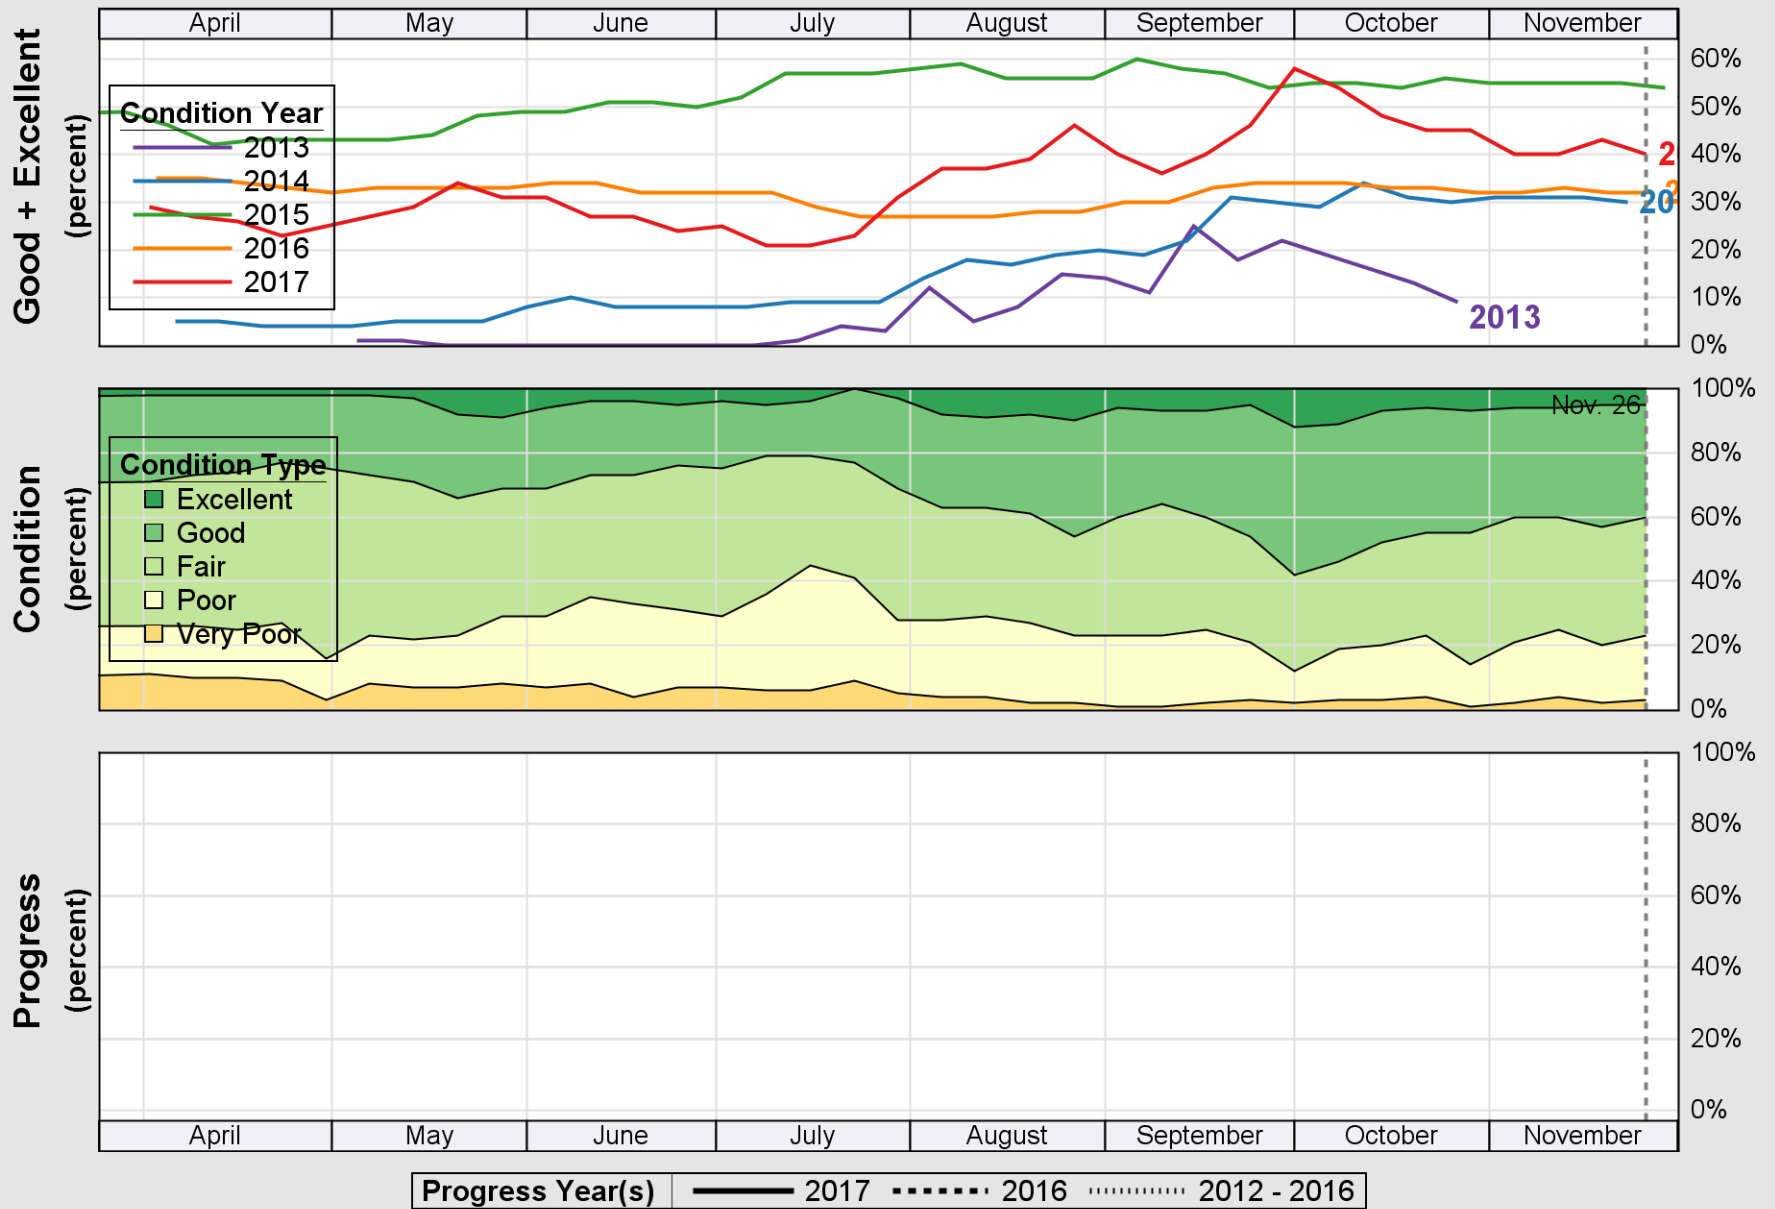

USDA

Crop Progress and Condition: Corn in New Mexico , 2017

NASS

Source: National Agricultural Statistics Service (NASS), Crop Progress Report

USDA

Crop Progress and Condition: Cotton in New Mexico , 2017

NASS

Source: National Agricultural Statistics Service (NASS), Crop Progress Report

USDA Crop Progress and Condition: Pasture and Range in New Mexico , 2017 NASS

Source: National Agricultural Statistics Service (NASS), Crop Progress Report

USDA

Crop Progress and Condition: Peanuts in New Mexico , 2017

NASS

Source: National Agricultural Statistics Service (NASS), Crop Progress Report

USDA

Crop Progress and Condition: Sorghum in New Mexico , 2017