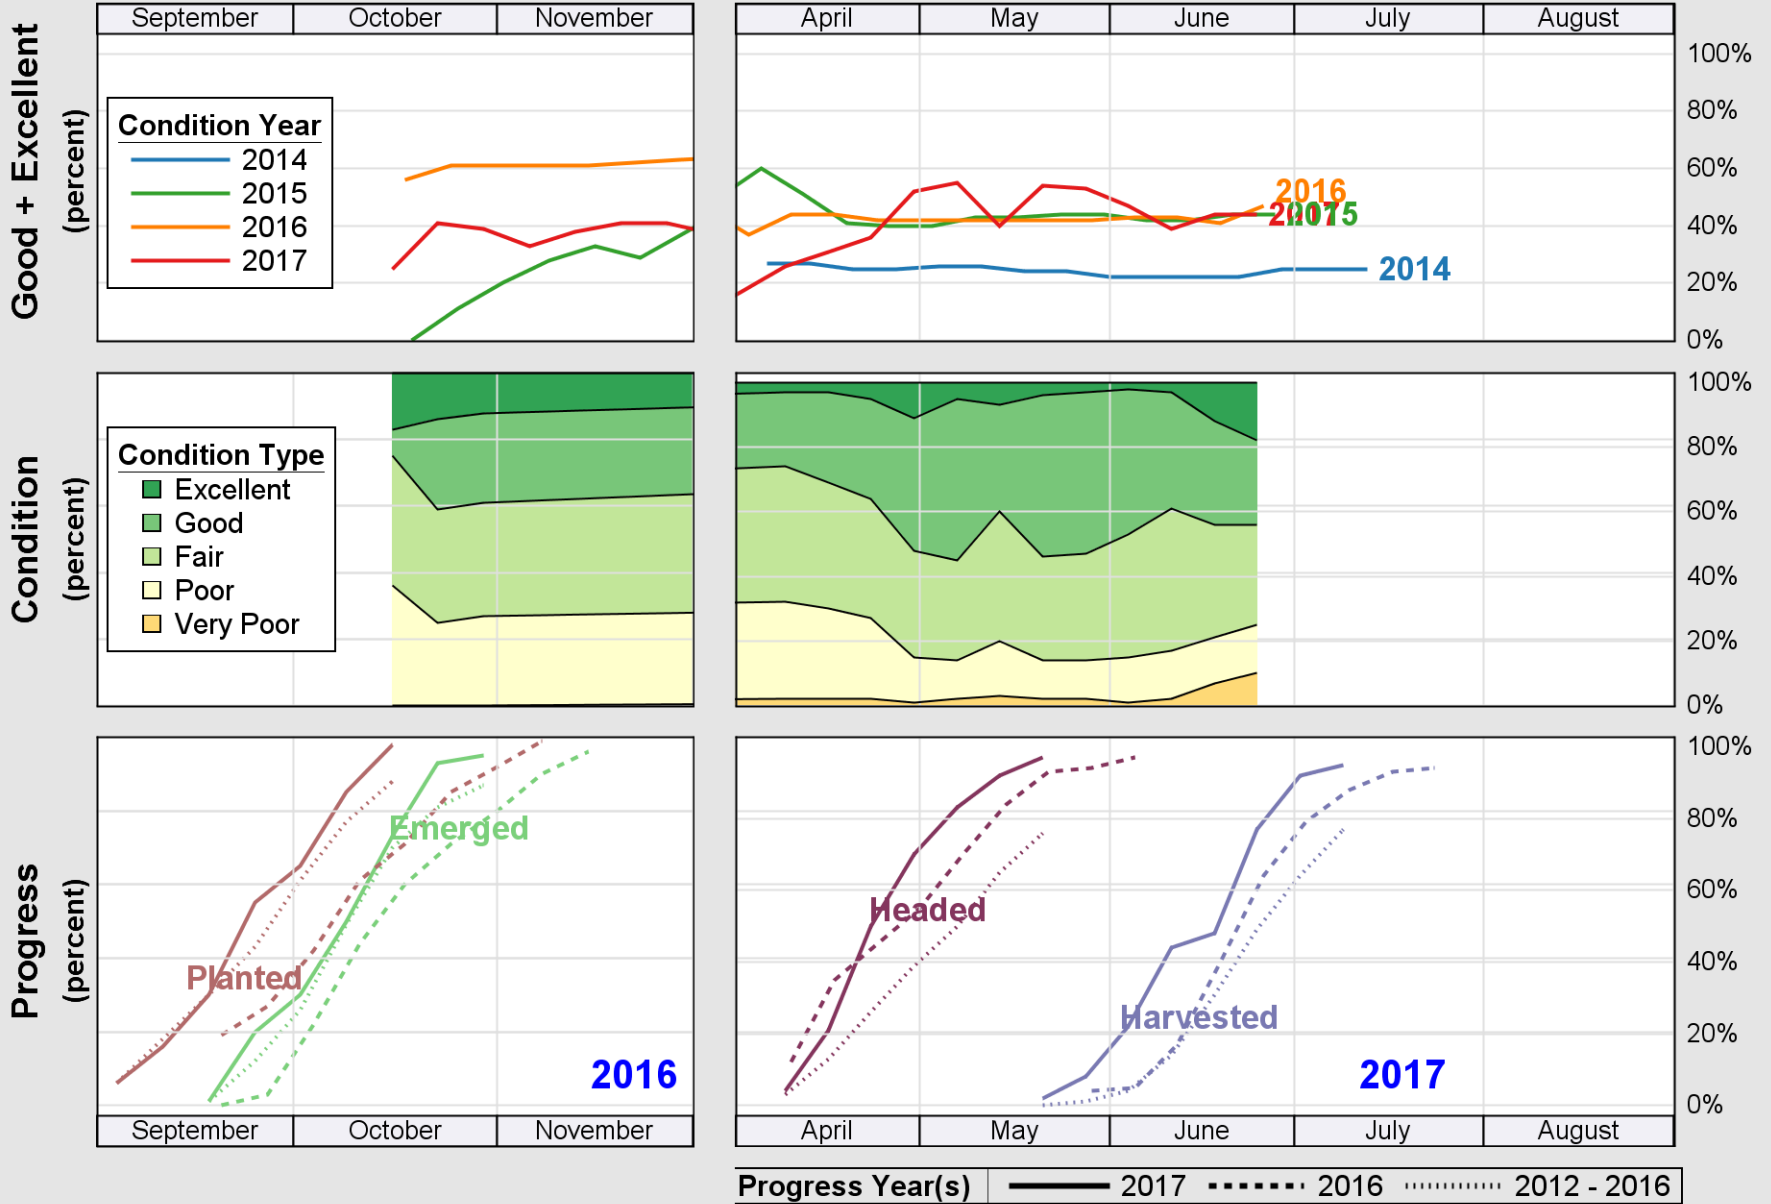

USDA

Crop Progress and Condition: Peanuts in New Mexico , 2017

NASS

Source: National Agricultural Statistics Service (NASS), Crop Progress Report

USDA

Crop Progress and Condition: Sorghum in New Mexico , 2017

NASS

Source: National Agricultural Statistics Service (NASS), Crop Progress Report

USDA

Crop Progress and Condition: Winter Wheat in New Mexico , 2017

NASS

Source: National Agricultural Statistics Service (NASS), Crop Progress Report