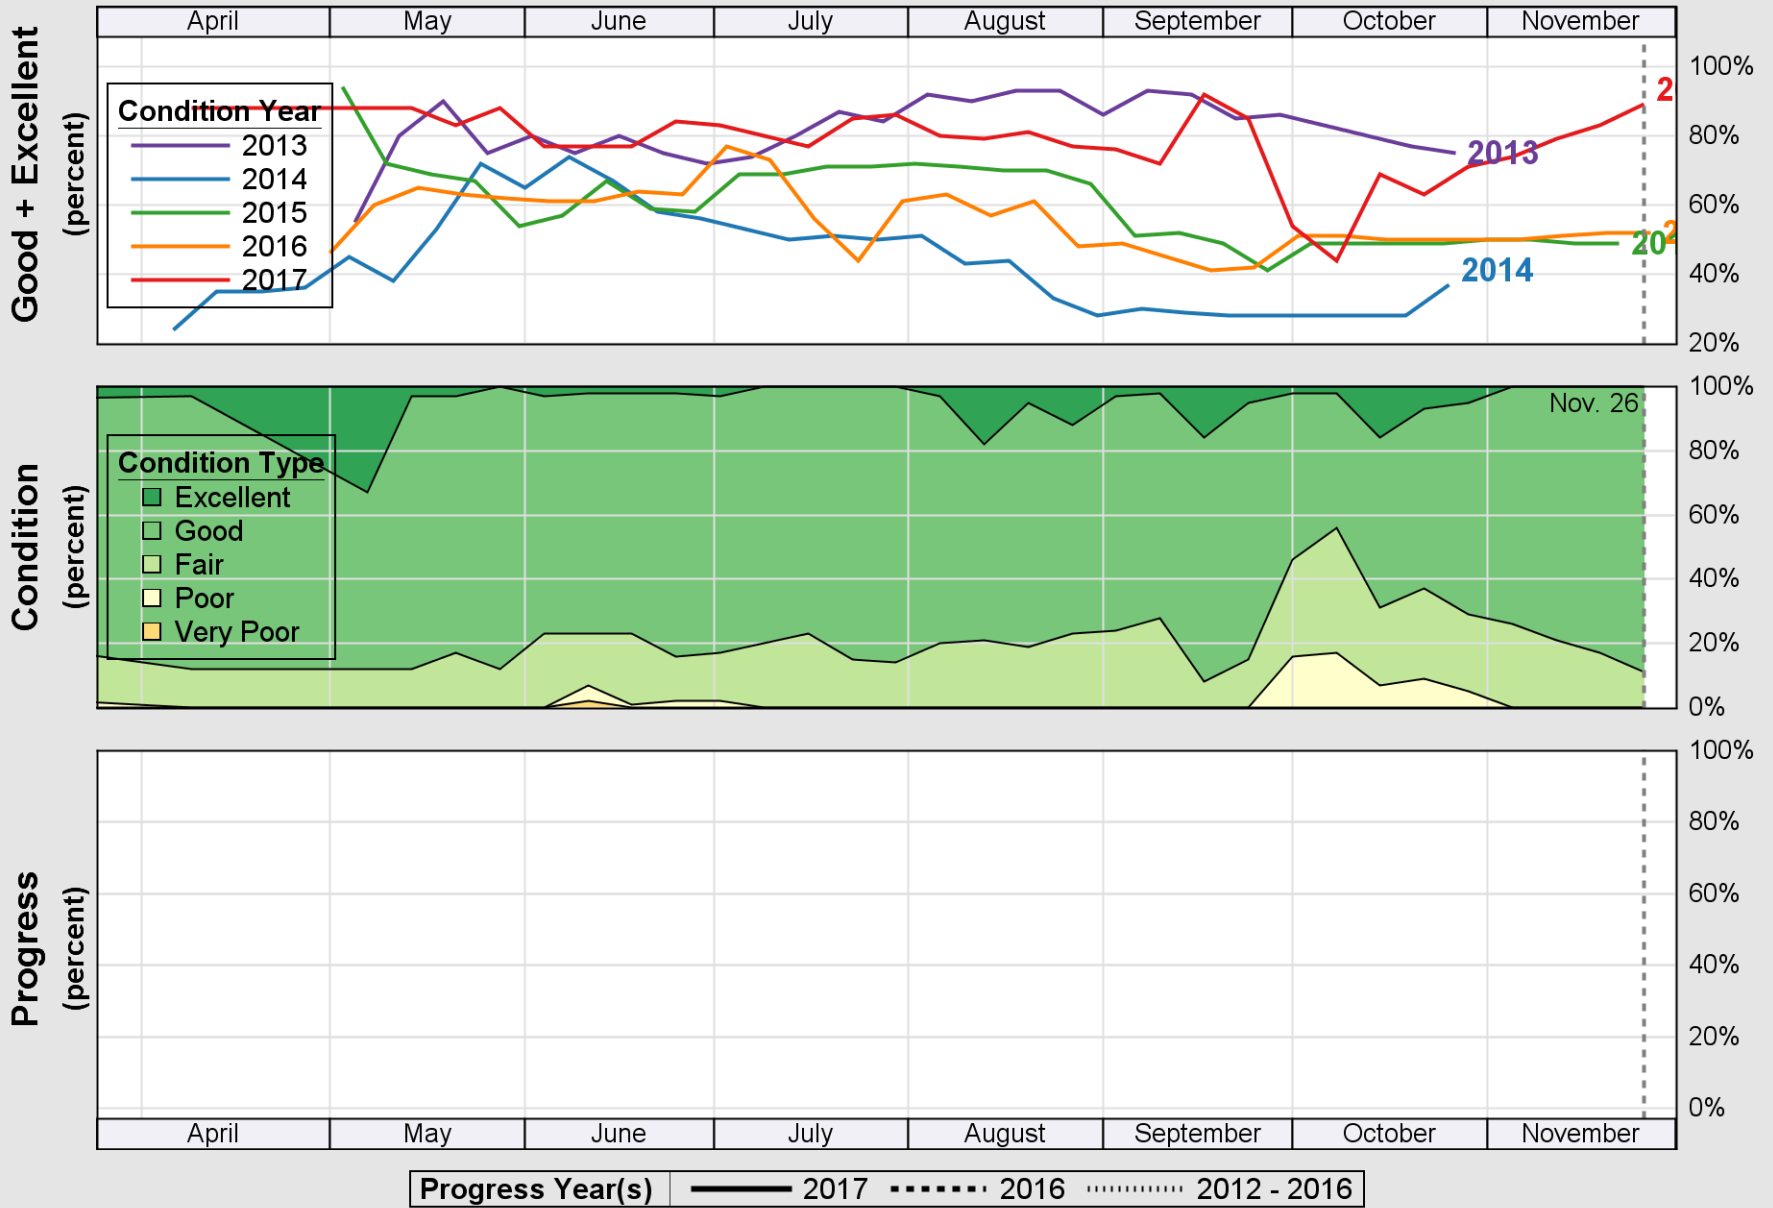

USDA

Crop Progress and Condition: Corn in New Jersey , 2017

NASS

Source: National Agricultural Statistics Service (NASS), Crop Progress Report

USDA Crop Progress and Condition: Pasture and Range in New Jersey , 2017 **NASS**

Source: National Agricultural Statistics Service (NASS), Crop Progress Report

USDA

Crop Progress and Condition: Soybeans in New Jersey , 2017

NASS

Source: National Agricultural Statistics Service (NASS), Crop Progress Report