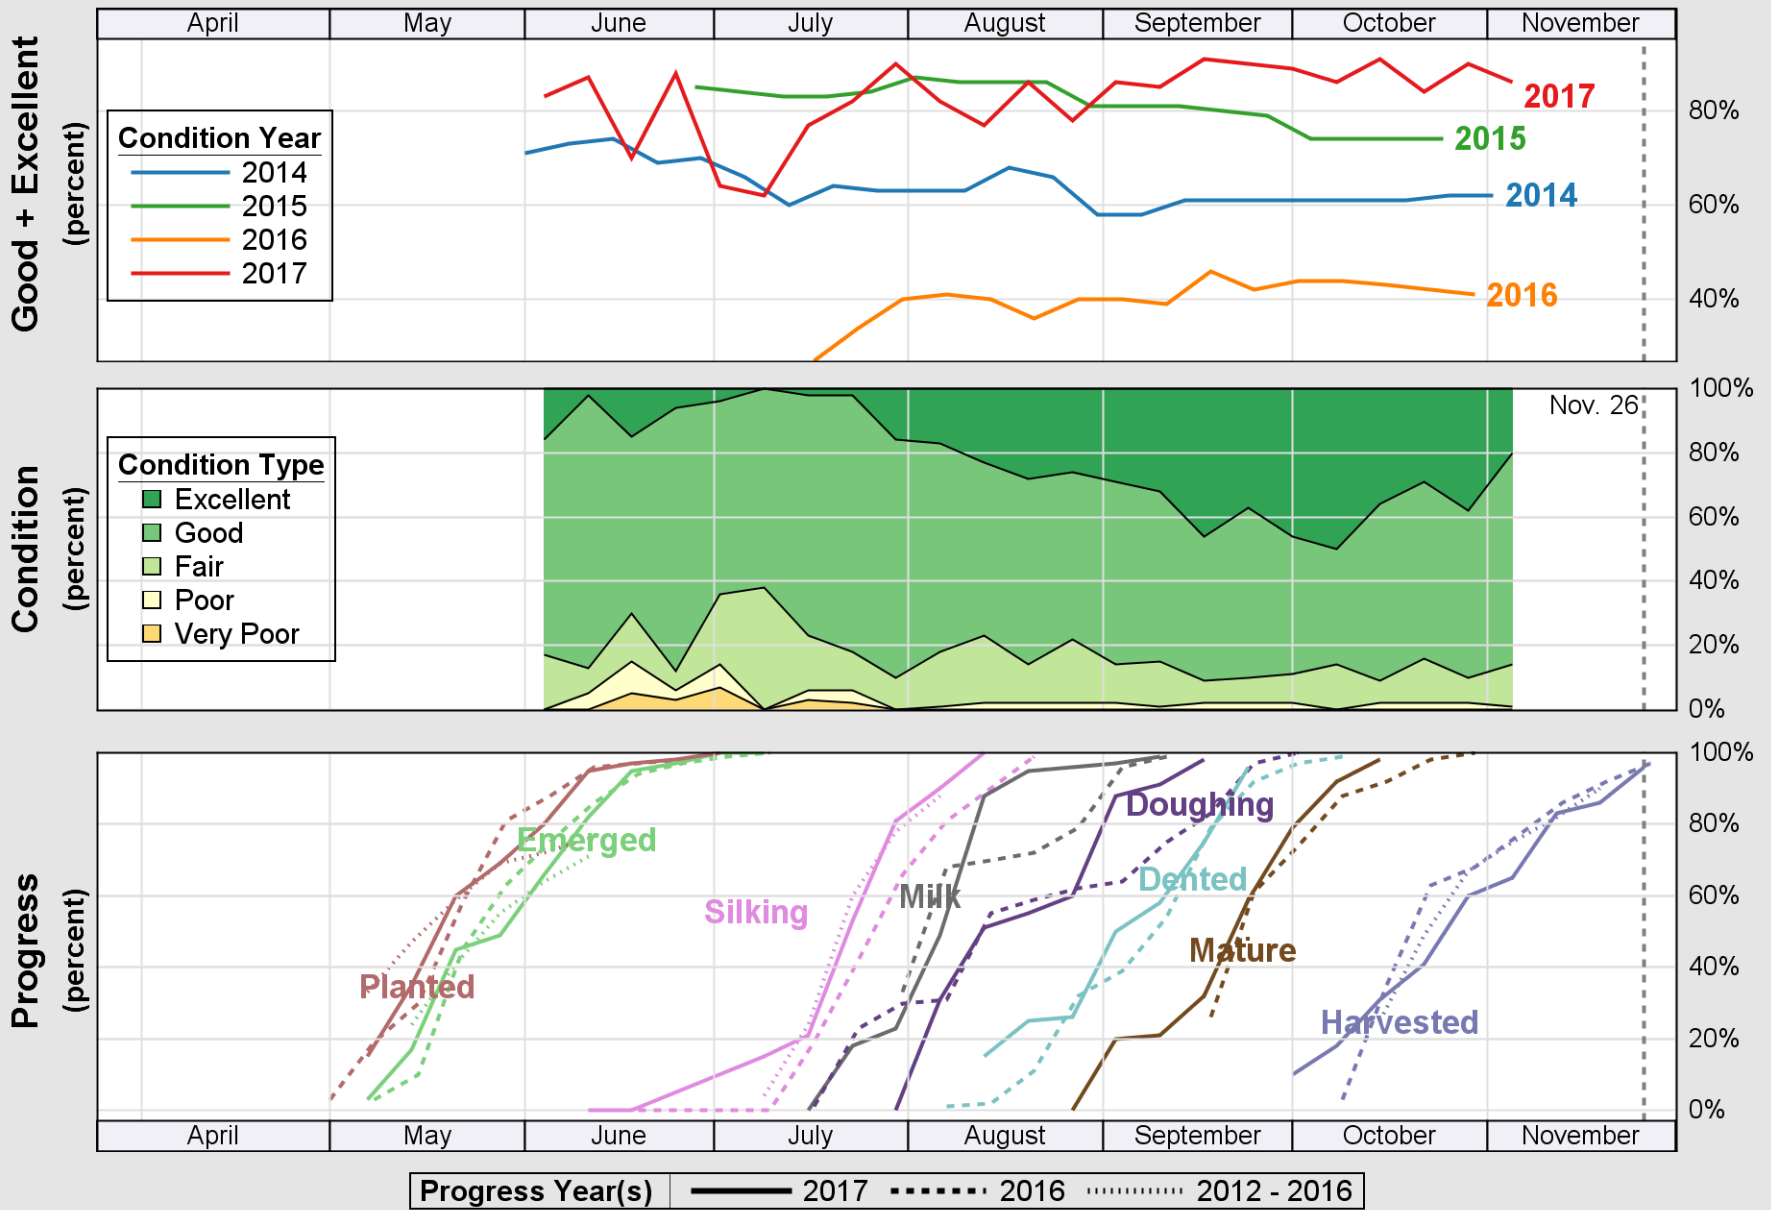

USDA

Crop Progress and Condition: Corn in New Jersey , 2017

NASS

Source: National Agricultural Statistics Service (NASS), Crop Progress Report

USDA Crop Progress and Condition: Pasture and Range in New Jersey , 2017 **NASS**

Source: National Agricultural Statistics Service (NASS), Crop Progress Report

USDA

Crop Progress and Condition: Soybeans in New Jersey , 2017

NASS

Source: National Agricultural Statistics Service (NASS), Crop Progress Report