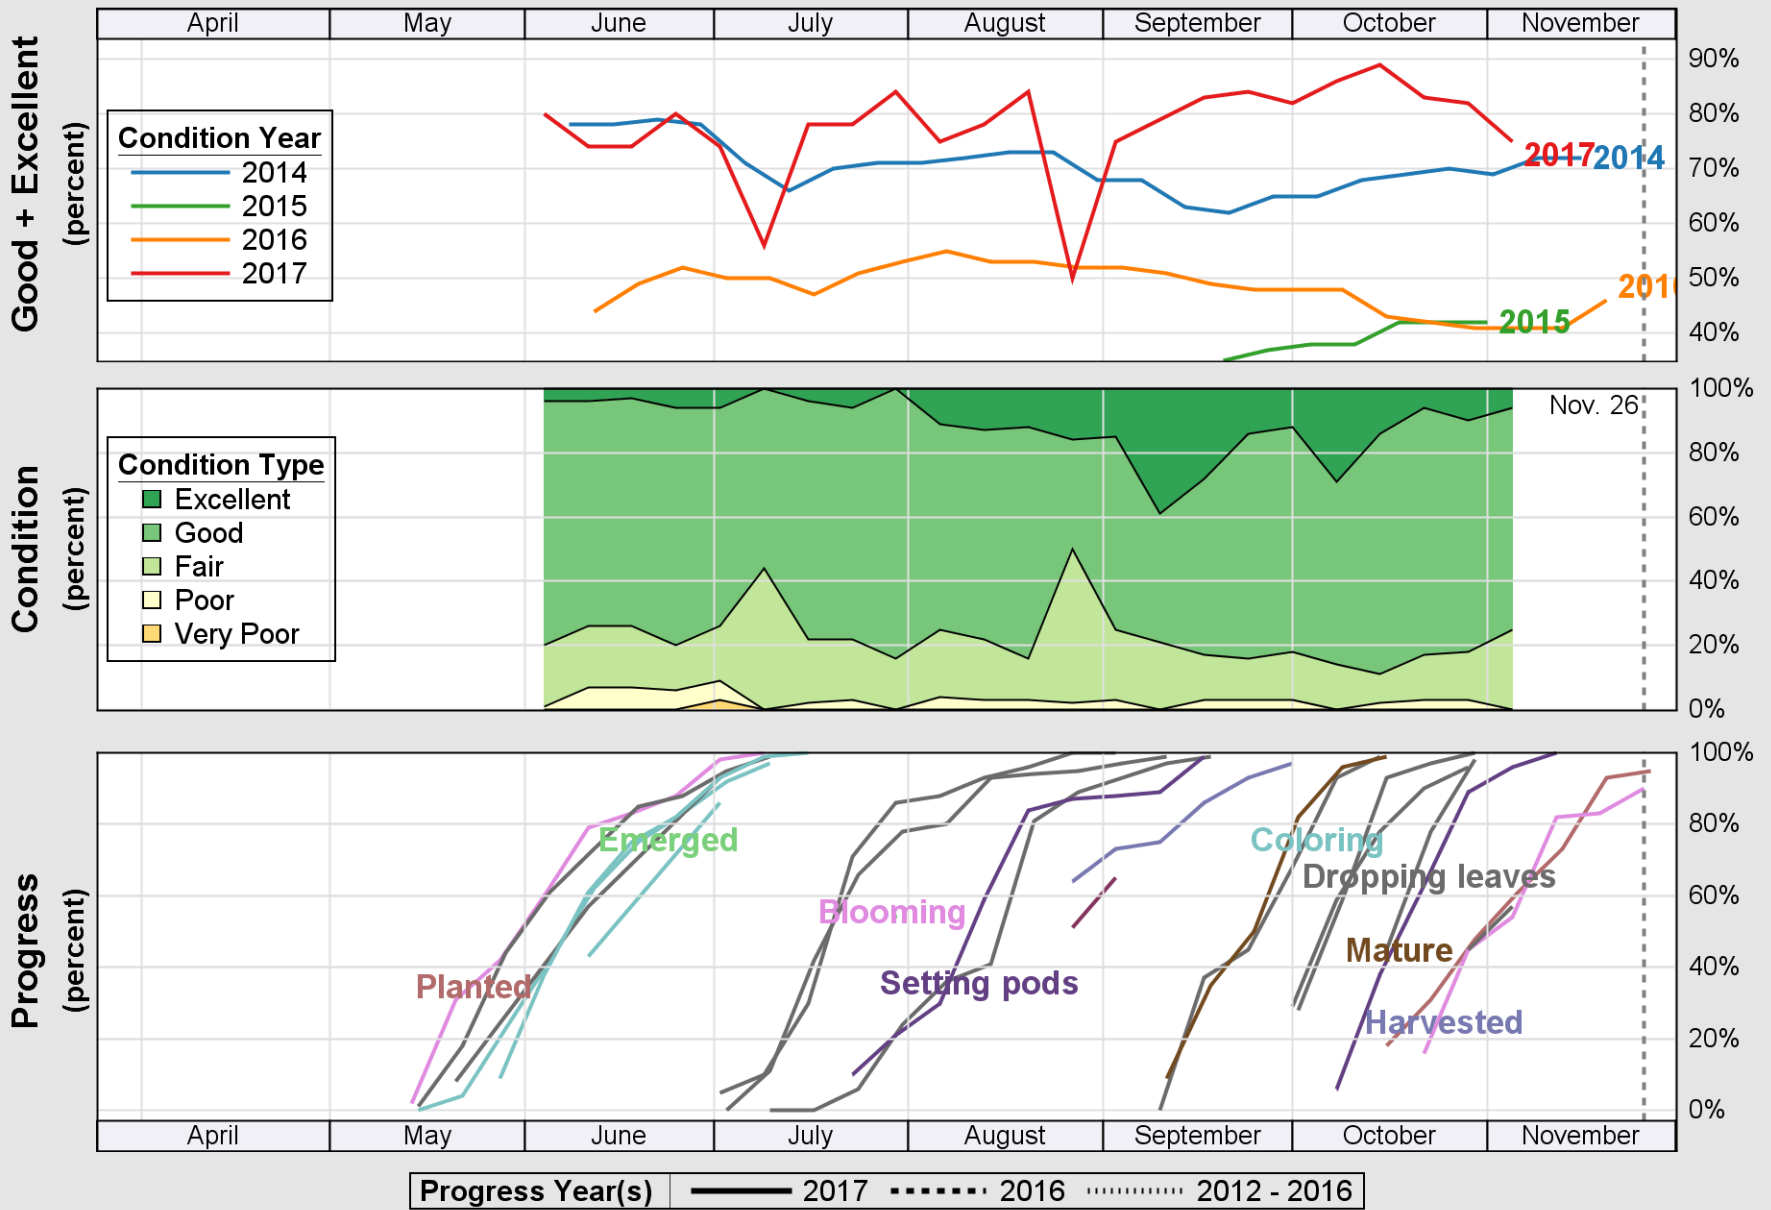

USDA

Crop Progress and Condition: Corn in New Jersey , 2017

NASS

Source: National Agricultural Statistics Service (NASS), Crop Progress Report

USDA Crop Progress and Condition: Pasture and Range in New Jersey , 2017 **NASS**

Source: National Agricultural Statistics Service (NASS), Crop Progress Report

USDA

Crop Progress and Condition: Soybeans in New Jersey , 2017

NASS

Source: National Agricultural Statistics Service (NASS), Crop Progress Report