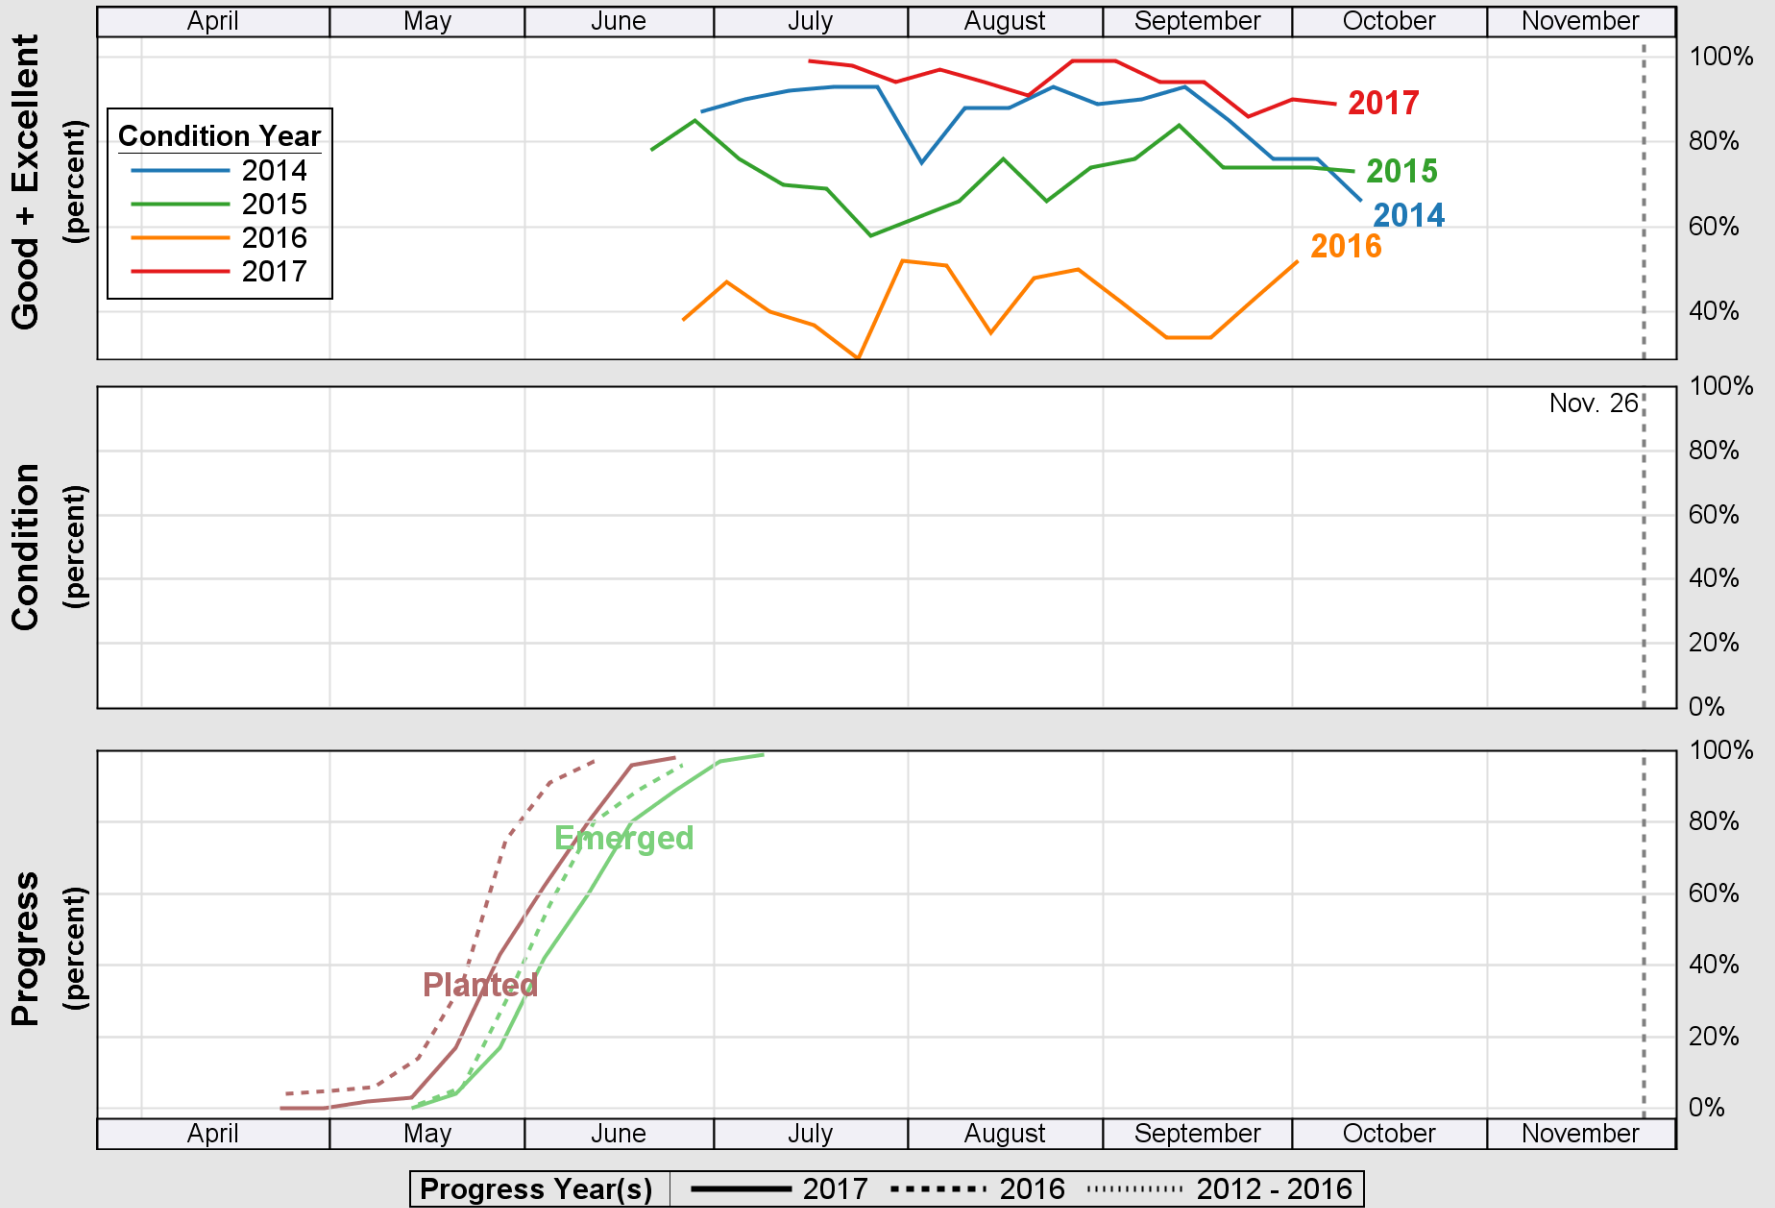

USDA

Crop Progress and Condition: Corn in New Hampshire , 2017

NASS

Source: National Agricultural Statistics Service (NASS), Crop Progress Report

USDA Crop Progress and Condition: Pasture and Range in New Hampshire, 2017 NASS

Source: National Agricultural Statistics Service (NASS), Crop Progress Report