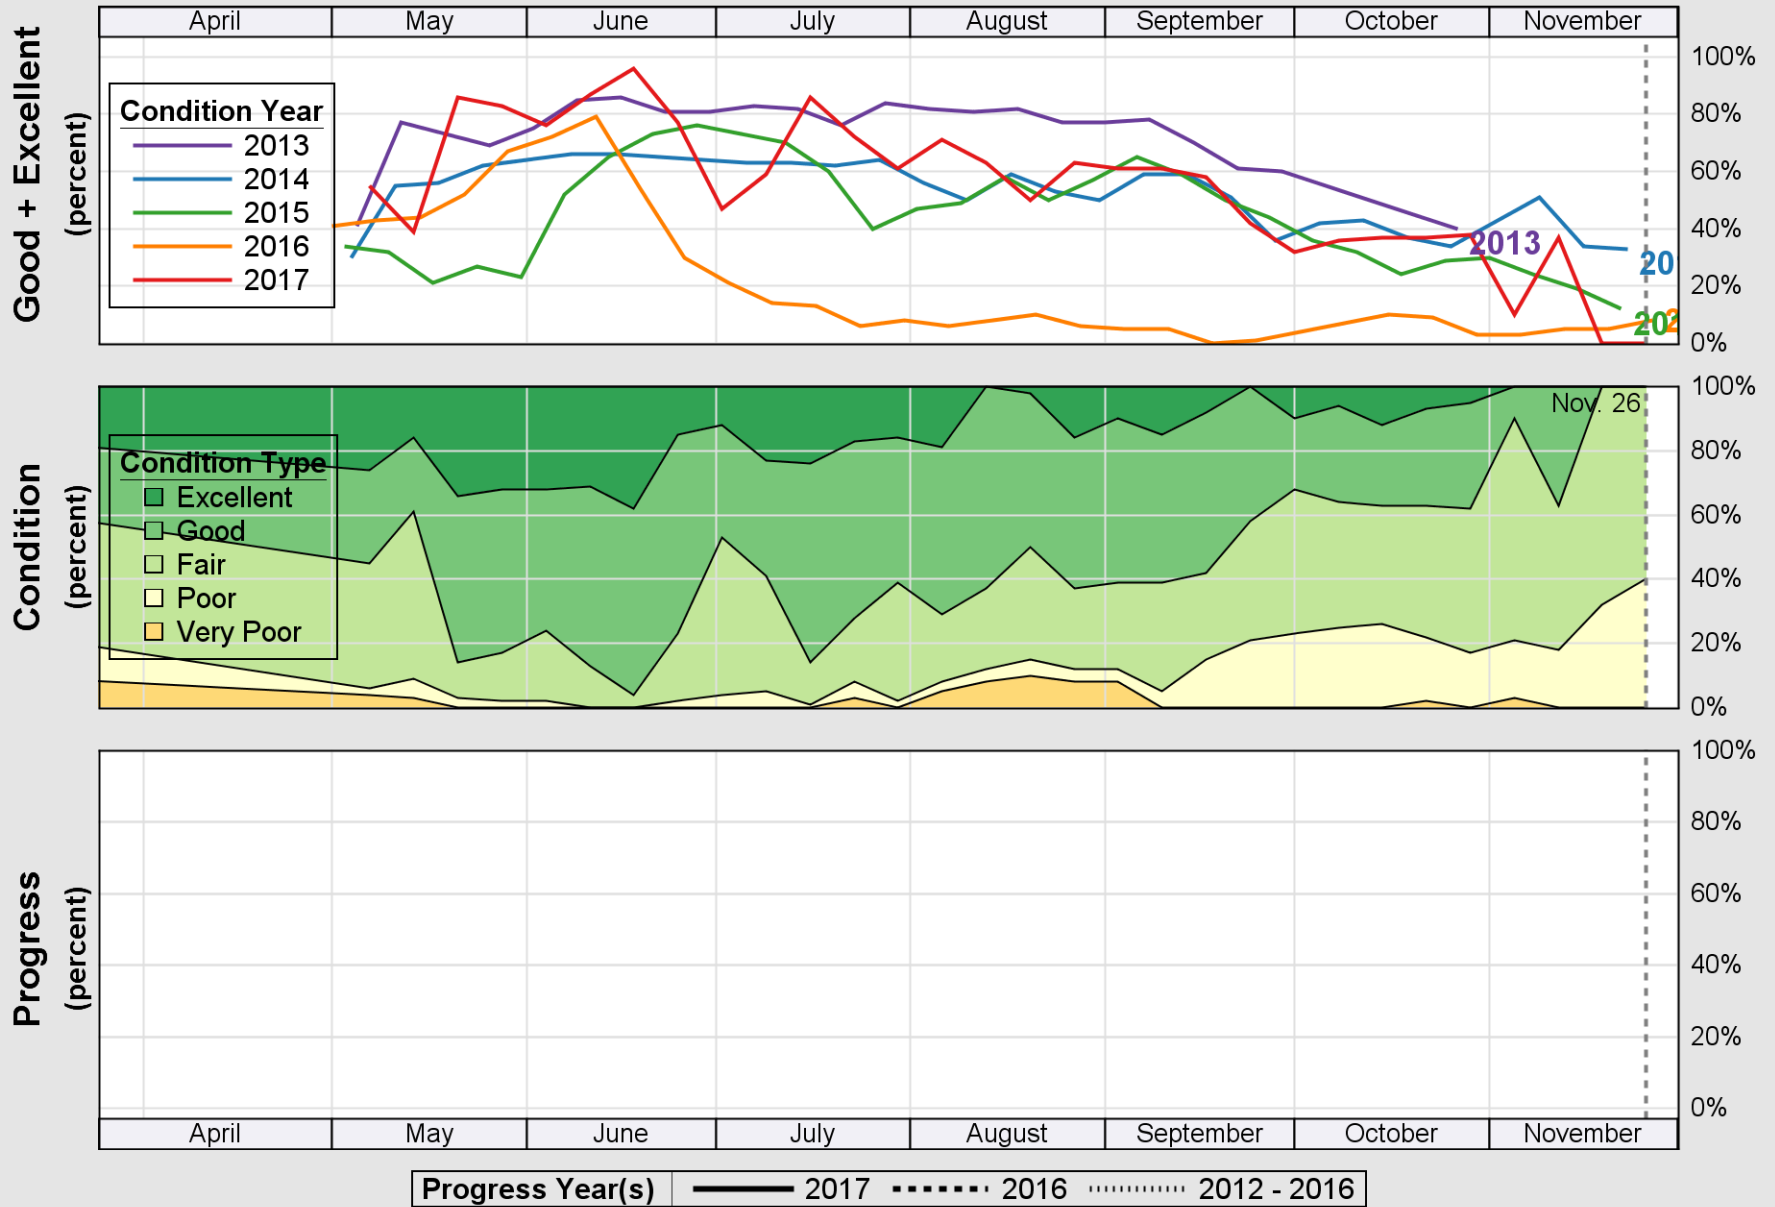

USDA

Crop Progress and Condition: Corn in New Hampshire , 2017

NASS

Source: National Agricultural Statistics Service (NASS), Crop Progress Report

USDA Crop Progress and Condition: Pasture and Range in New Hampshire, 2017 NASS

Source: National Agricultural Statistics Service (NASS), Crop Progress Report