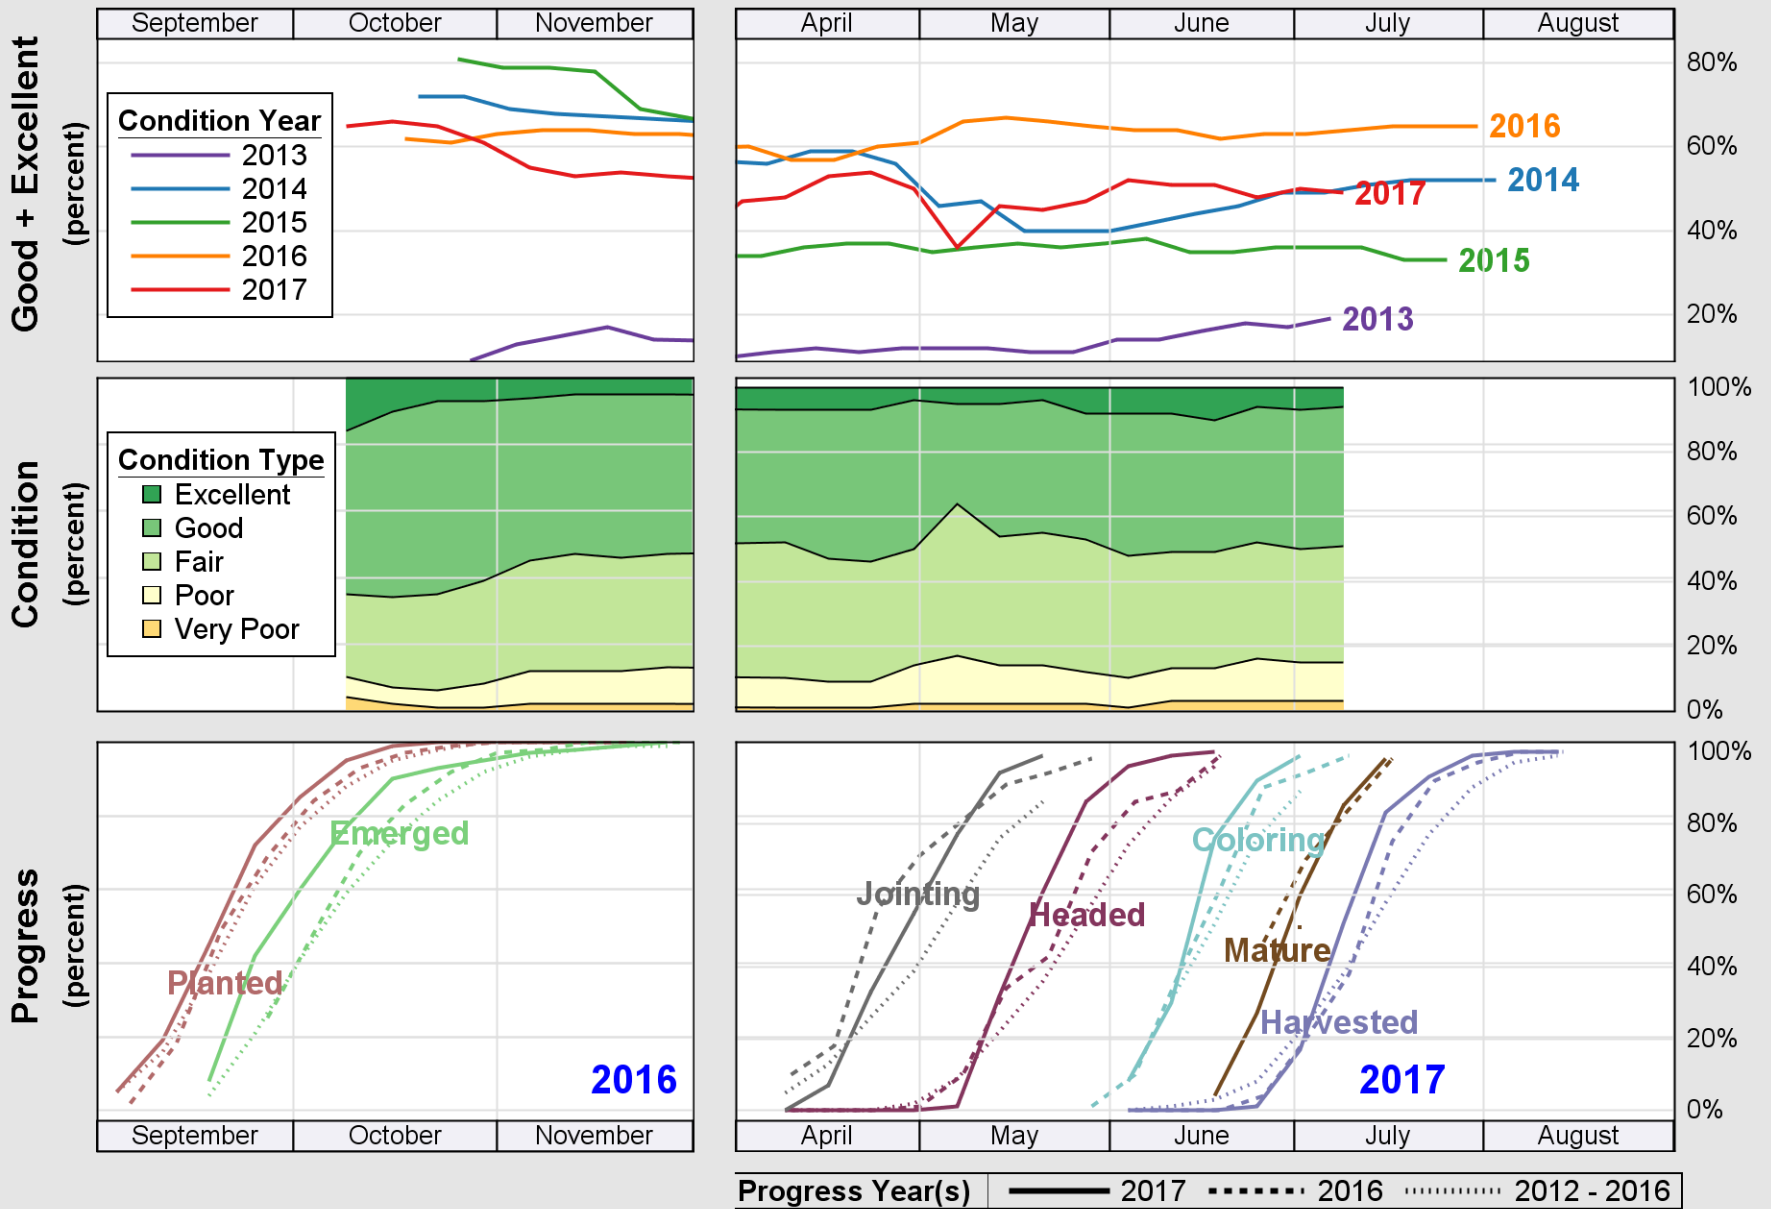

# Crop Progress and Condition: Pasture and Range in Nebraska , 2017

NASS

Source: National Agricultural Statistics Service (NASS), Crop Progress Report

USDA

### Crop Progress and Condition: Sorghum in Nebraska , 2017

NASS

Source: National Agricultural Statistics Service (NASS), Crop Progress Report

USDA

# Crop Progress and Condition: Soybeans in Nebraska , 2017

NASS

Source: National Agricultural Statistics Service (NASS), Crop Progress Report

Source: National Agricultural Statistics Service (NASS), Crop Progress Report