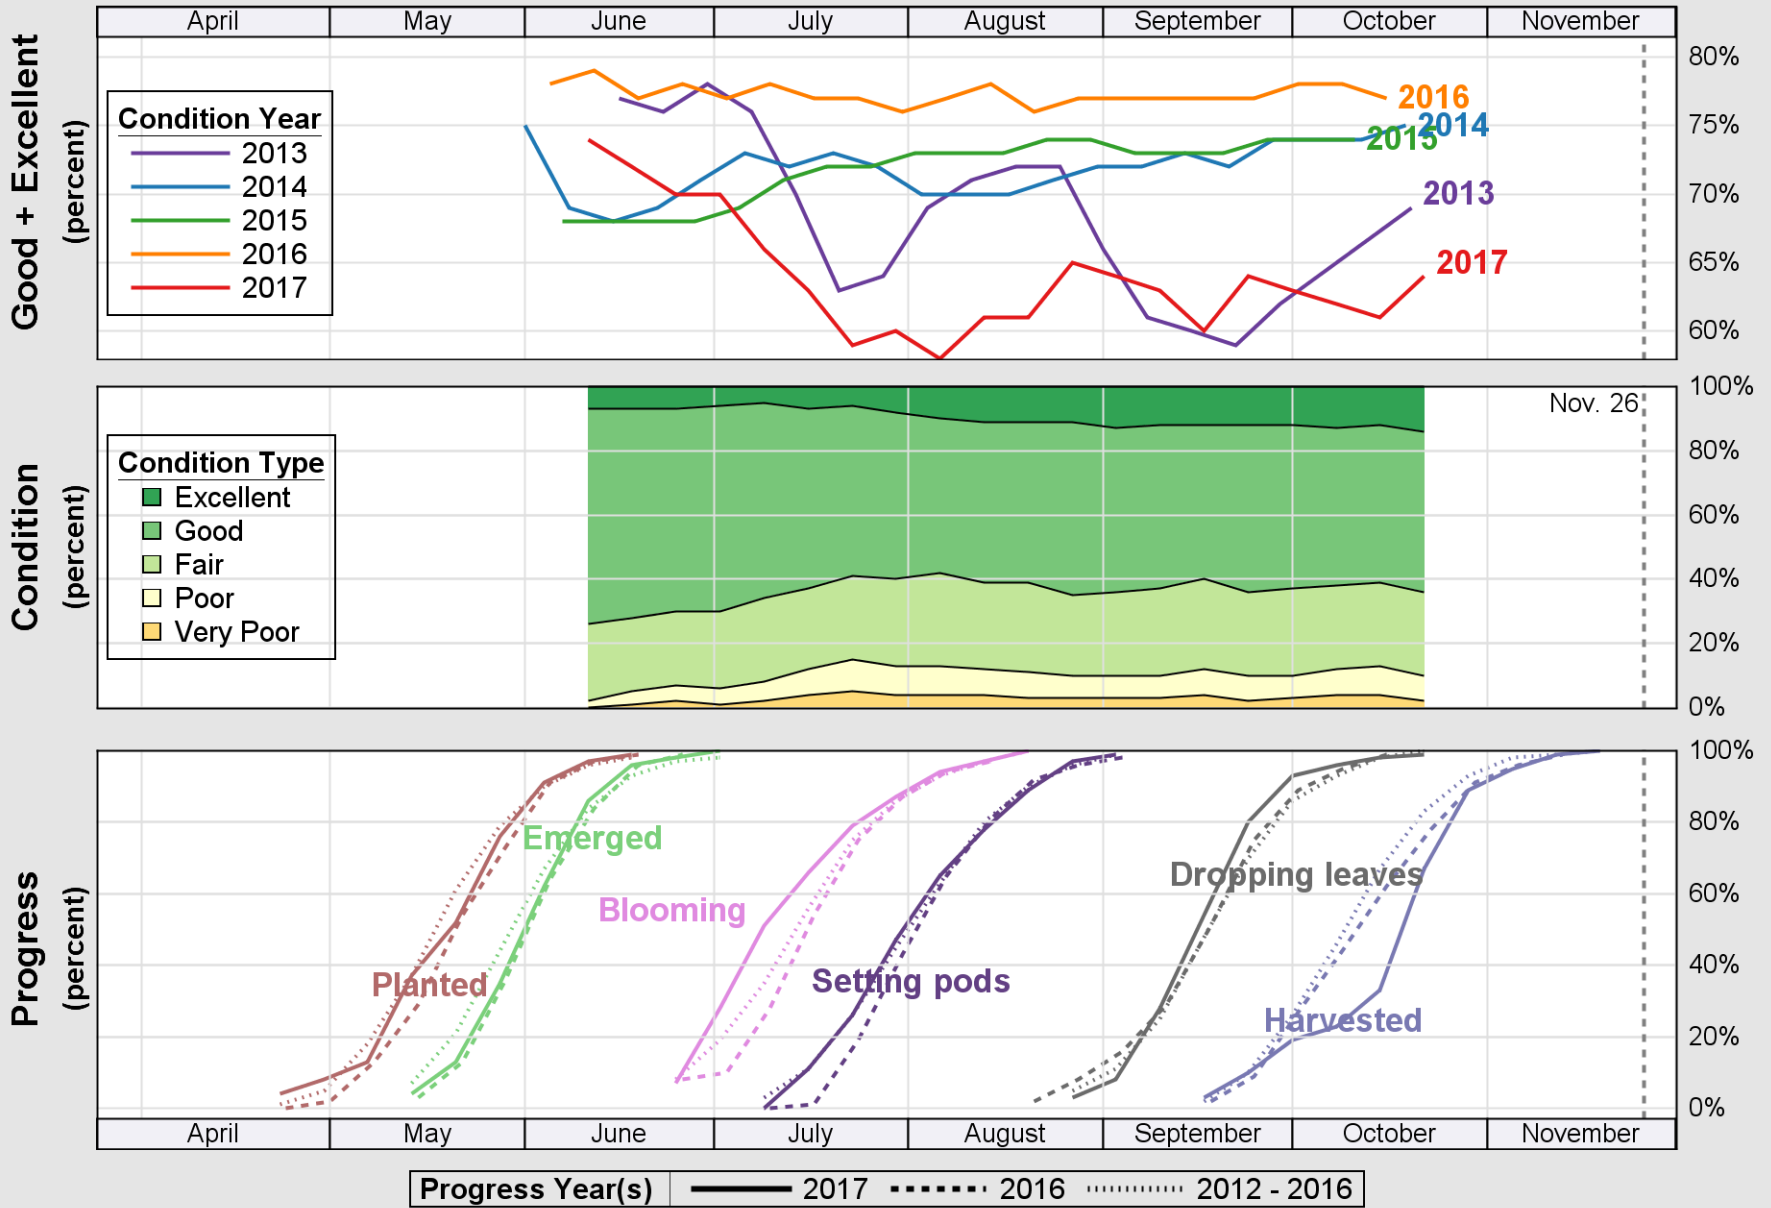

# Crop Progress and Condition: Pasture and Range in Nebraska , 2017

NASS

Source: National Agricultural Statistics Service (NASS), Crop Progress Report

USDA

### Crop Progress and Condition: Sorghum in Nebraska , 2017

NASS

Source: National Agricultural Statistics Service (NASS), Crop Progress Report

USDA

# Crop Progress and Condition: Soybeans in Nebraska , 2017

NASS

Source: National Agricultural Statistics Service (NASS), Crop Progress Report

Source: National Agricultural Statistics Service (NASS), Crop Progress Report