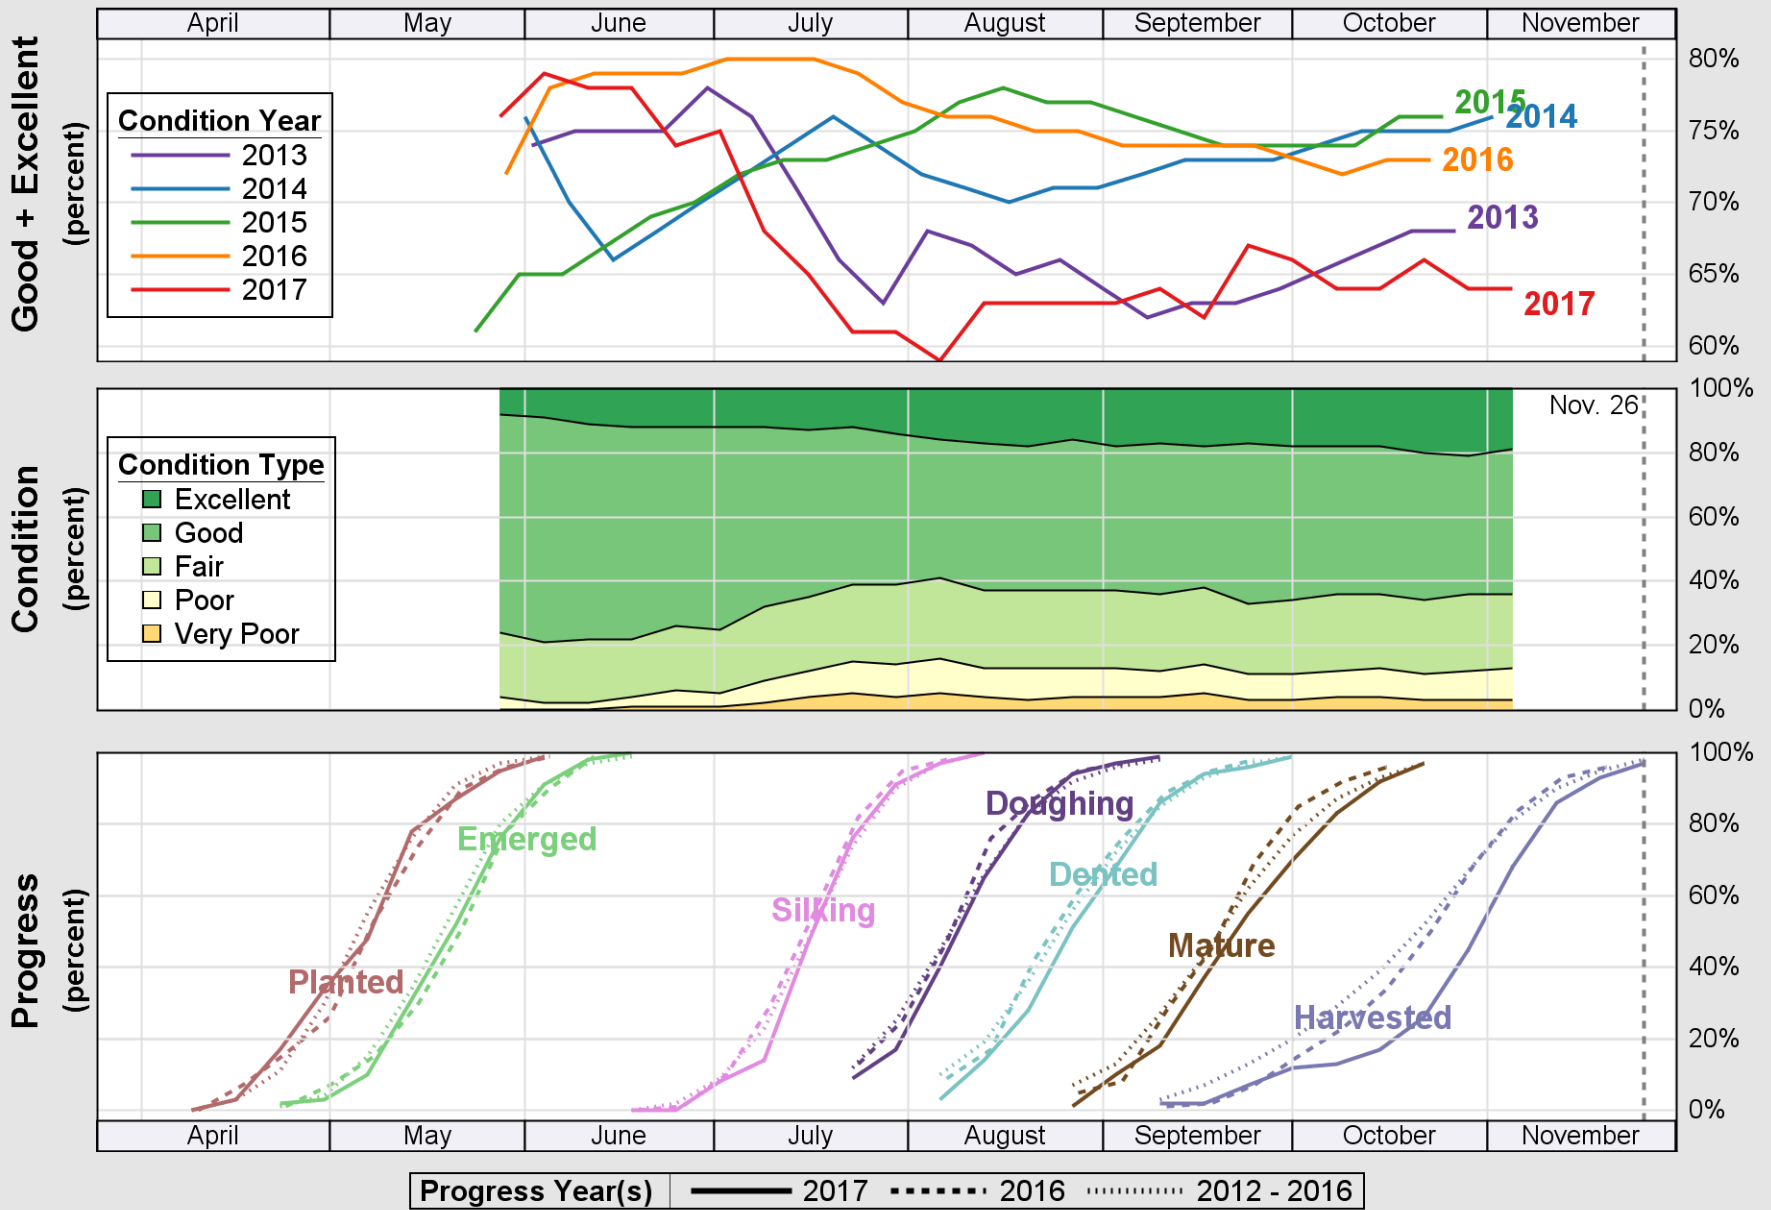

# Crop Progress and Condition: Corn in Nebraska, 2017

NASS

Source: National Agricultural Statistics Service (NASS), Crop Progress Report

USDA

# Crop Progress and Condition: Oats in Nebraska , 2017

NASS

Source: National Agricultural Statistics Service (NASS), Crop Progress Report

USDA