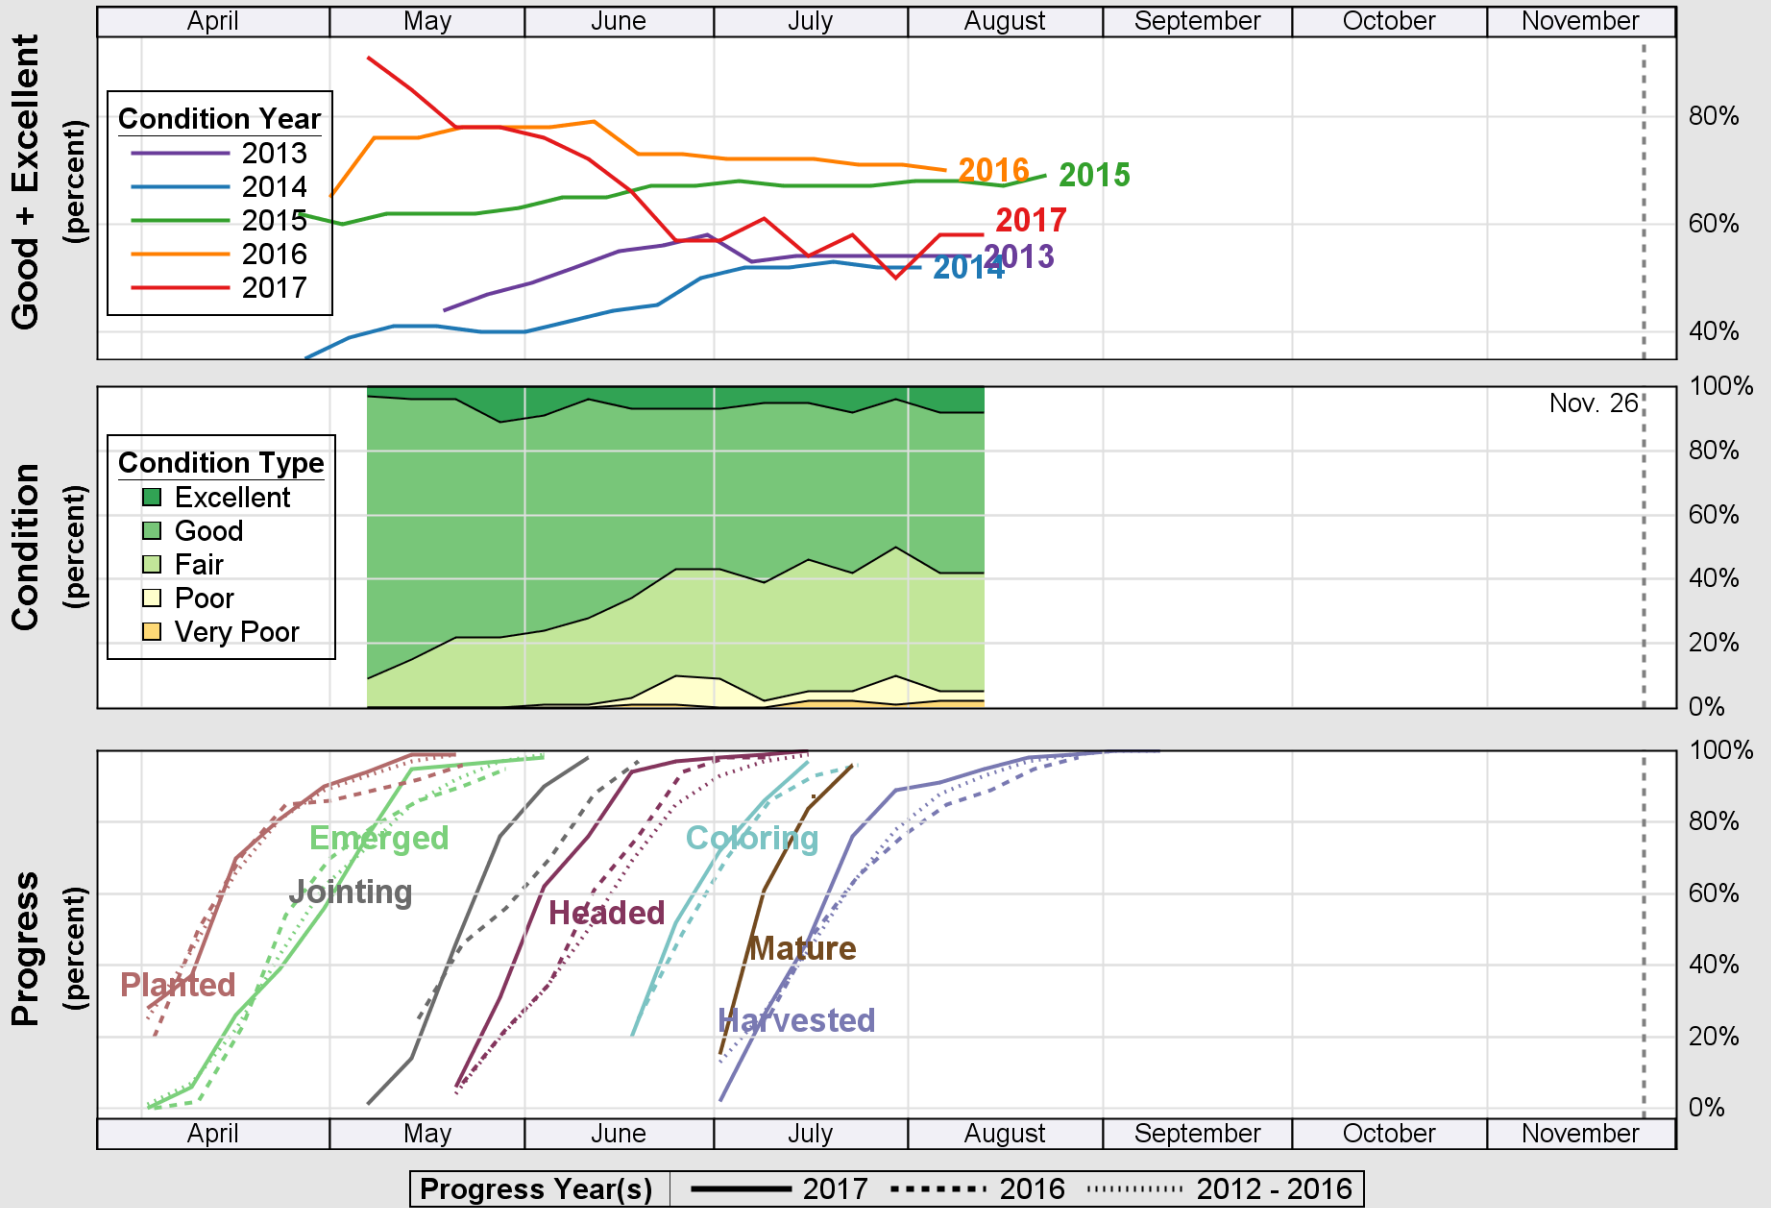

# Crop Progress and Condition: Corn in Nebraska, 2017

NASS

Source: National Agricultural Statistics Service (NASS), Crop Progress Report

USDA

# Crop Progress and Condition: Oats in Nebraska , 2017

NASS

Source: National Agricultural Statistics Service (NASS), Crop Progress Report

USDA