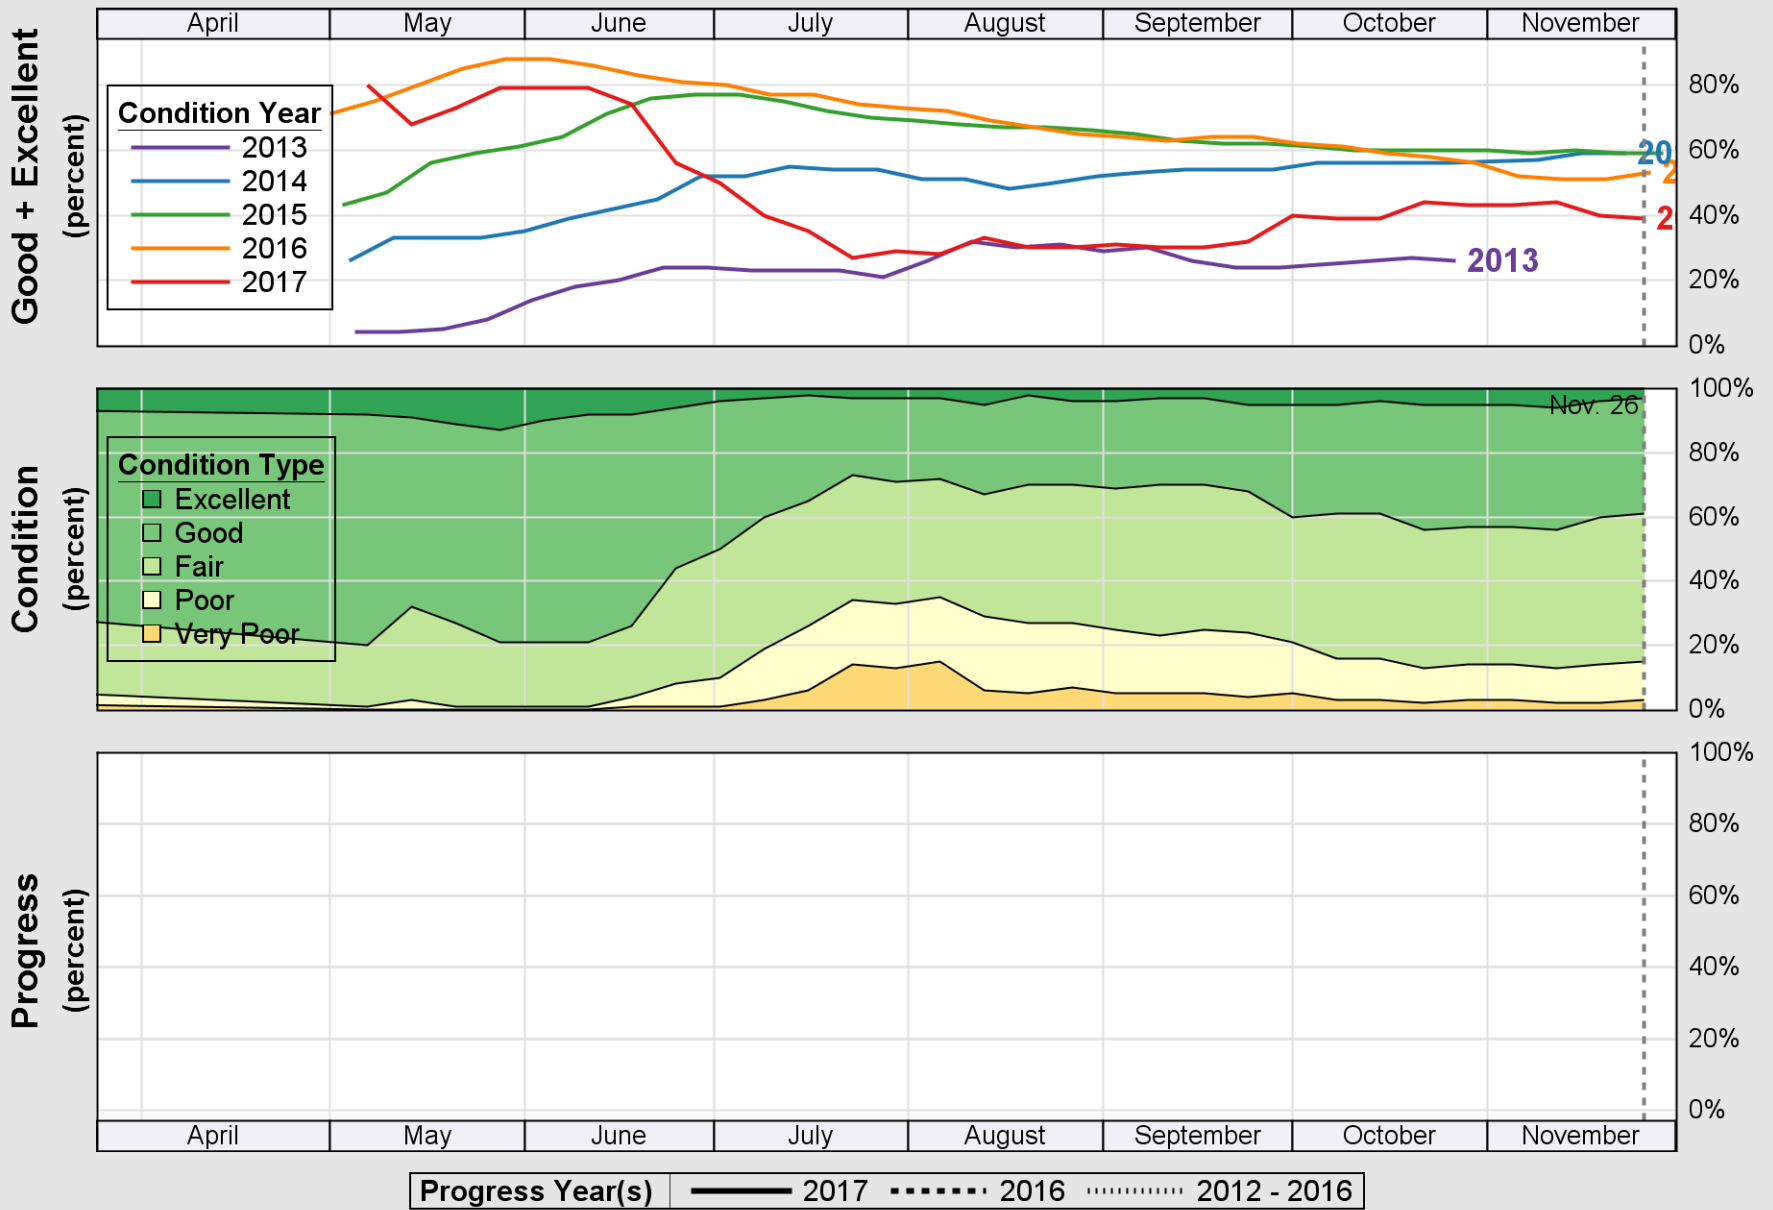

# Crop Progress and Condition: Corn in Nebraska, 2017

NASS

Source: National Agricultural Statistics Service (NASS), Crop Progress Report

USDA

# Crop Progress and Condition: Oats in Nebraska , 2017

NASS

Source: National Agricultural Statistics Service (NASS), Crop Progress Report

USDA

# Crop Progress and Condition: Pasture and Range in Nebraska , 2017

NASS

Source: National Agricultural Statistics Service (NASS), Crop Progress Report

USDA