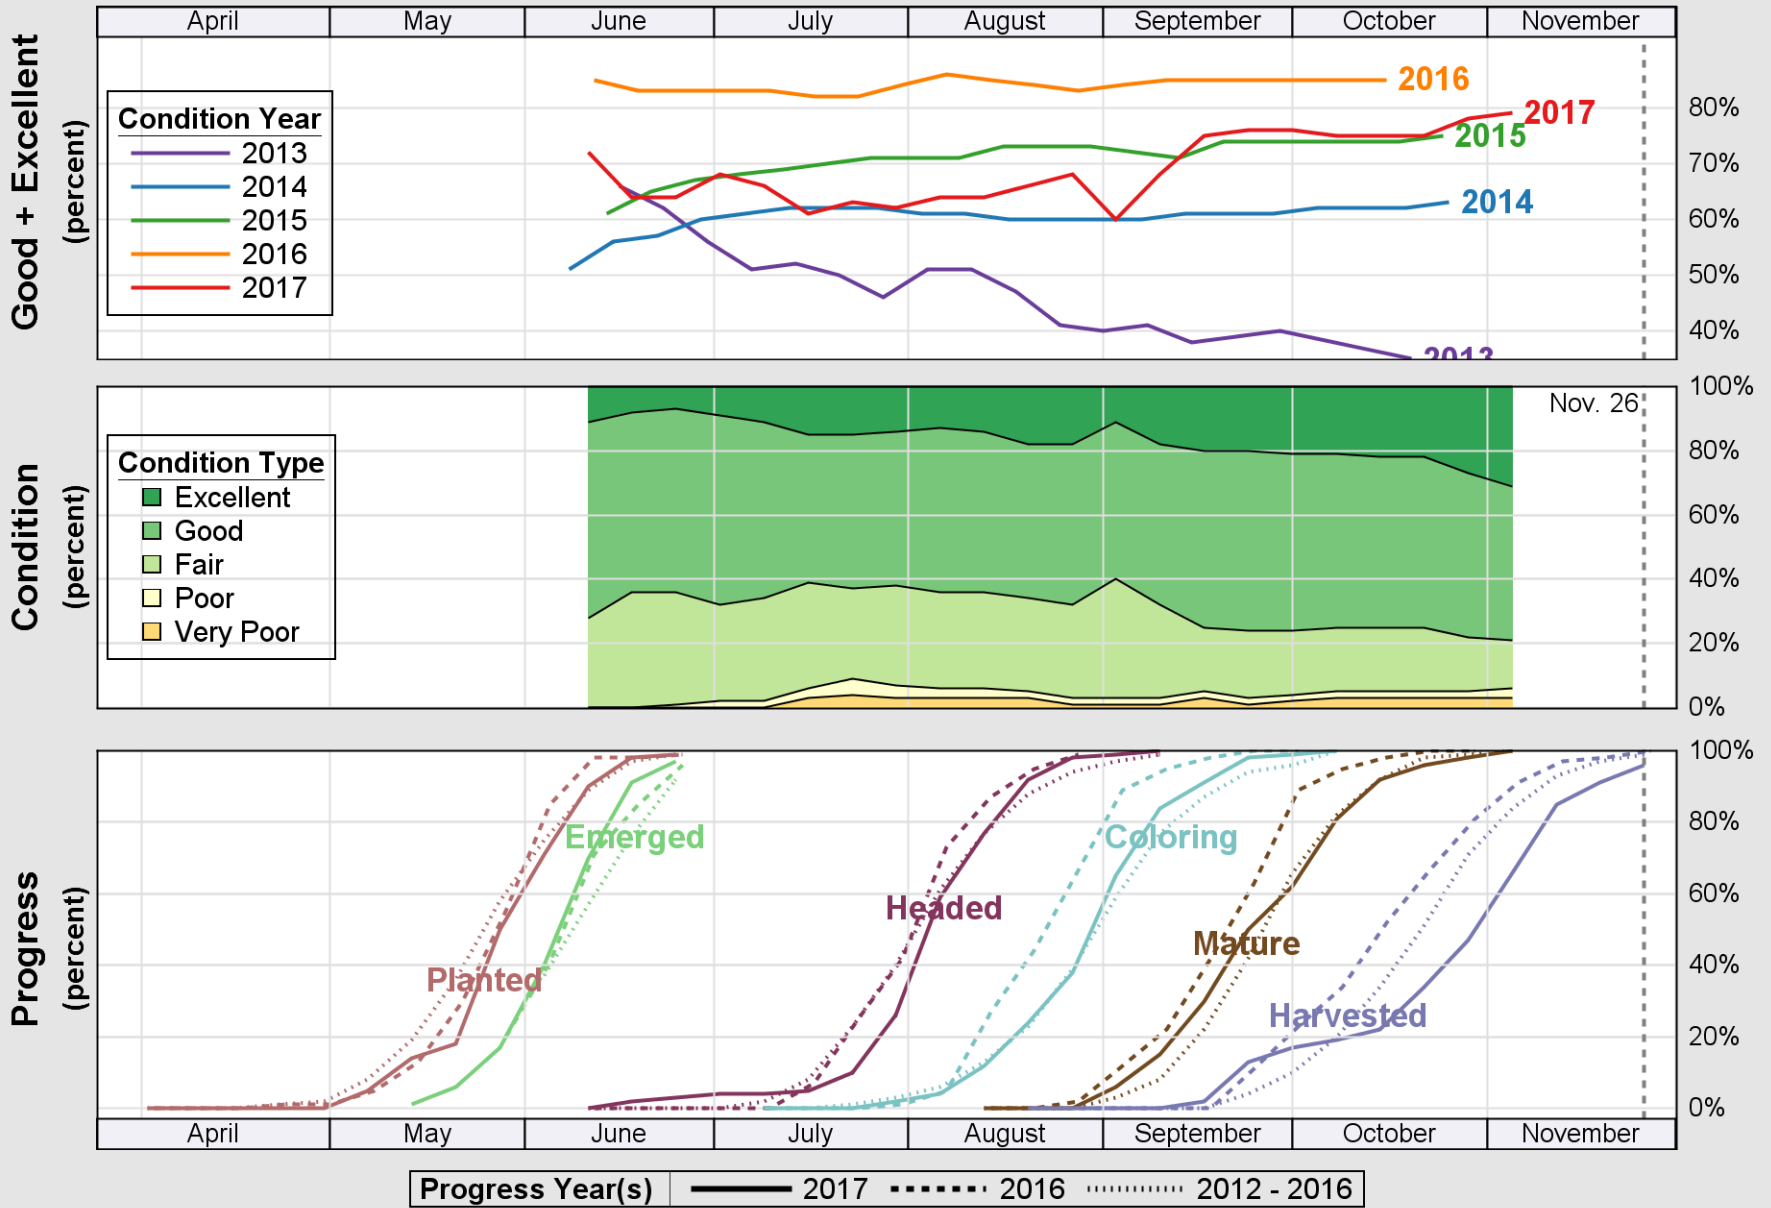

# Crop Progress and Condition: Oats in Nebraska , 2017

NASS

Source: National Agricultural Statistics Service (NASS), Crop Progress Report

USDA

# Crop Progress and Condition: Pasture and Range in Nebraska , 2017

NASS

Source: National Agricultural Statistics Service (NASS), Crop Progress Report

USDA

### Crop Progress and Condition: Sorghum in Nebraska , 2017

NASS

Source: National Agricultural Statistics Service (NASS), Crop Progress Report

USDA