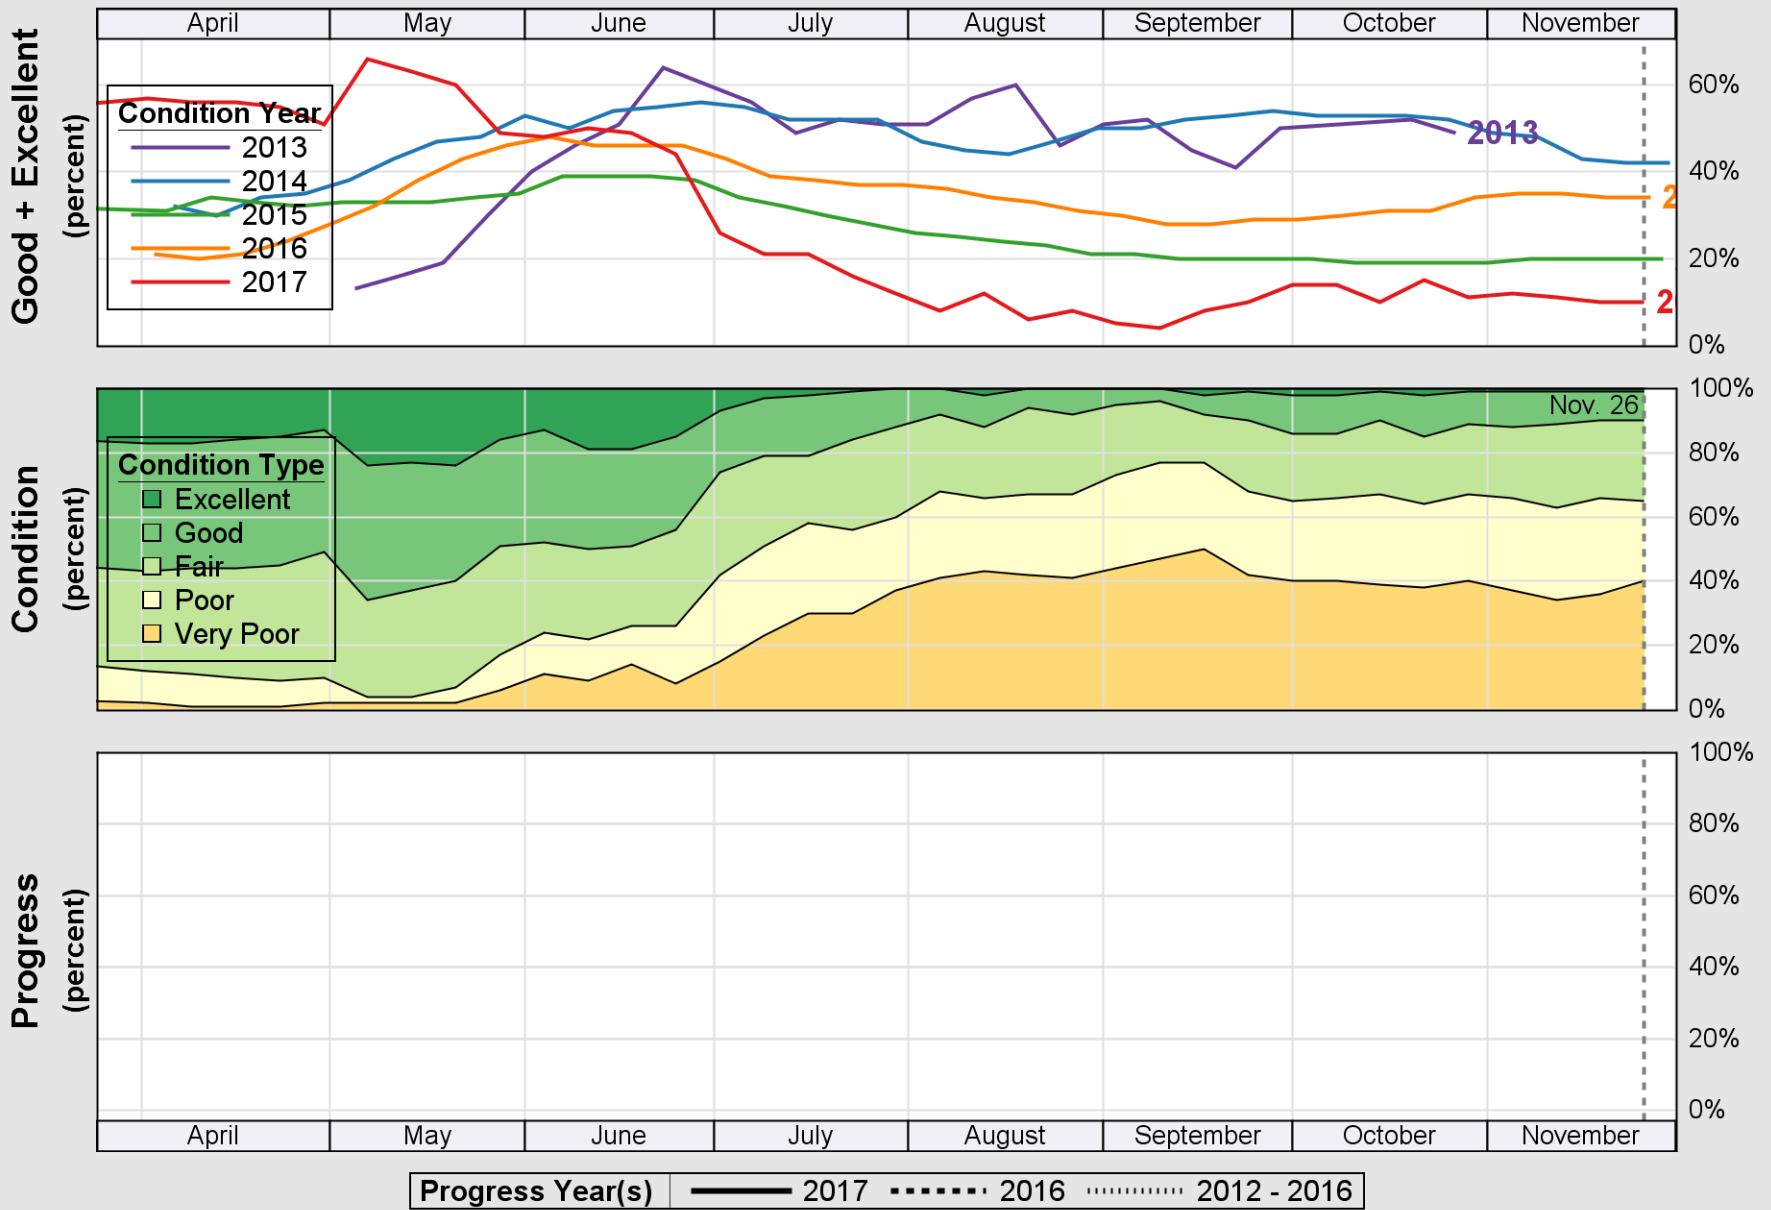

USDA

Crop Progress and Condition: Pasture and Range in Montana , 2017

NASS

Source: National Agricultural Statistics Service (NASS), Crop Progress Report