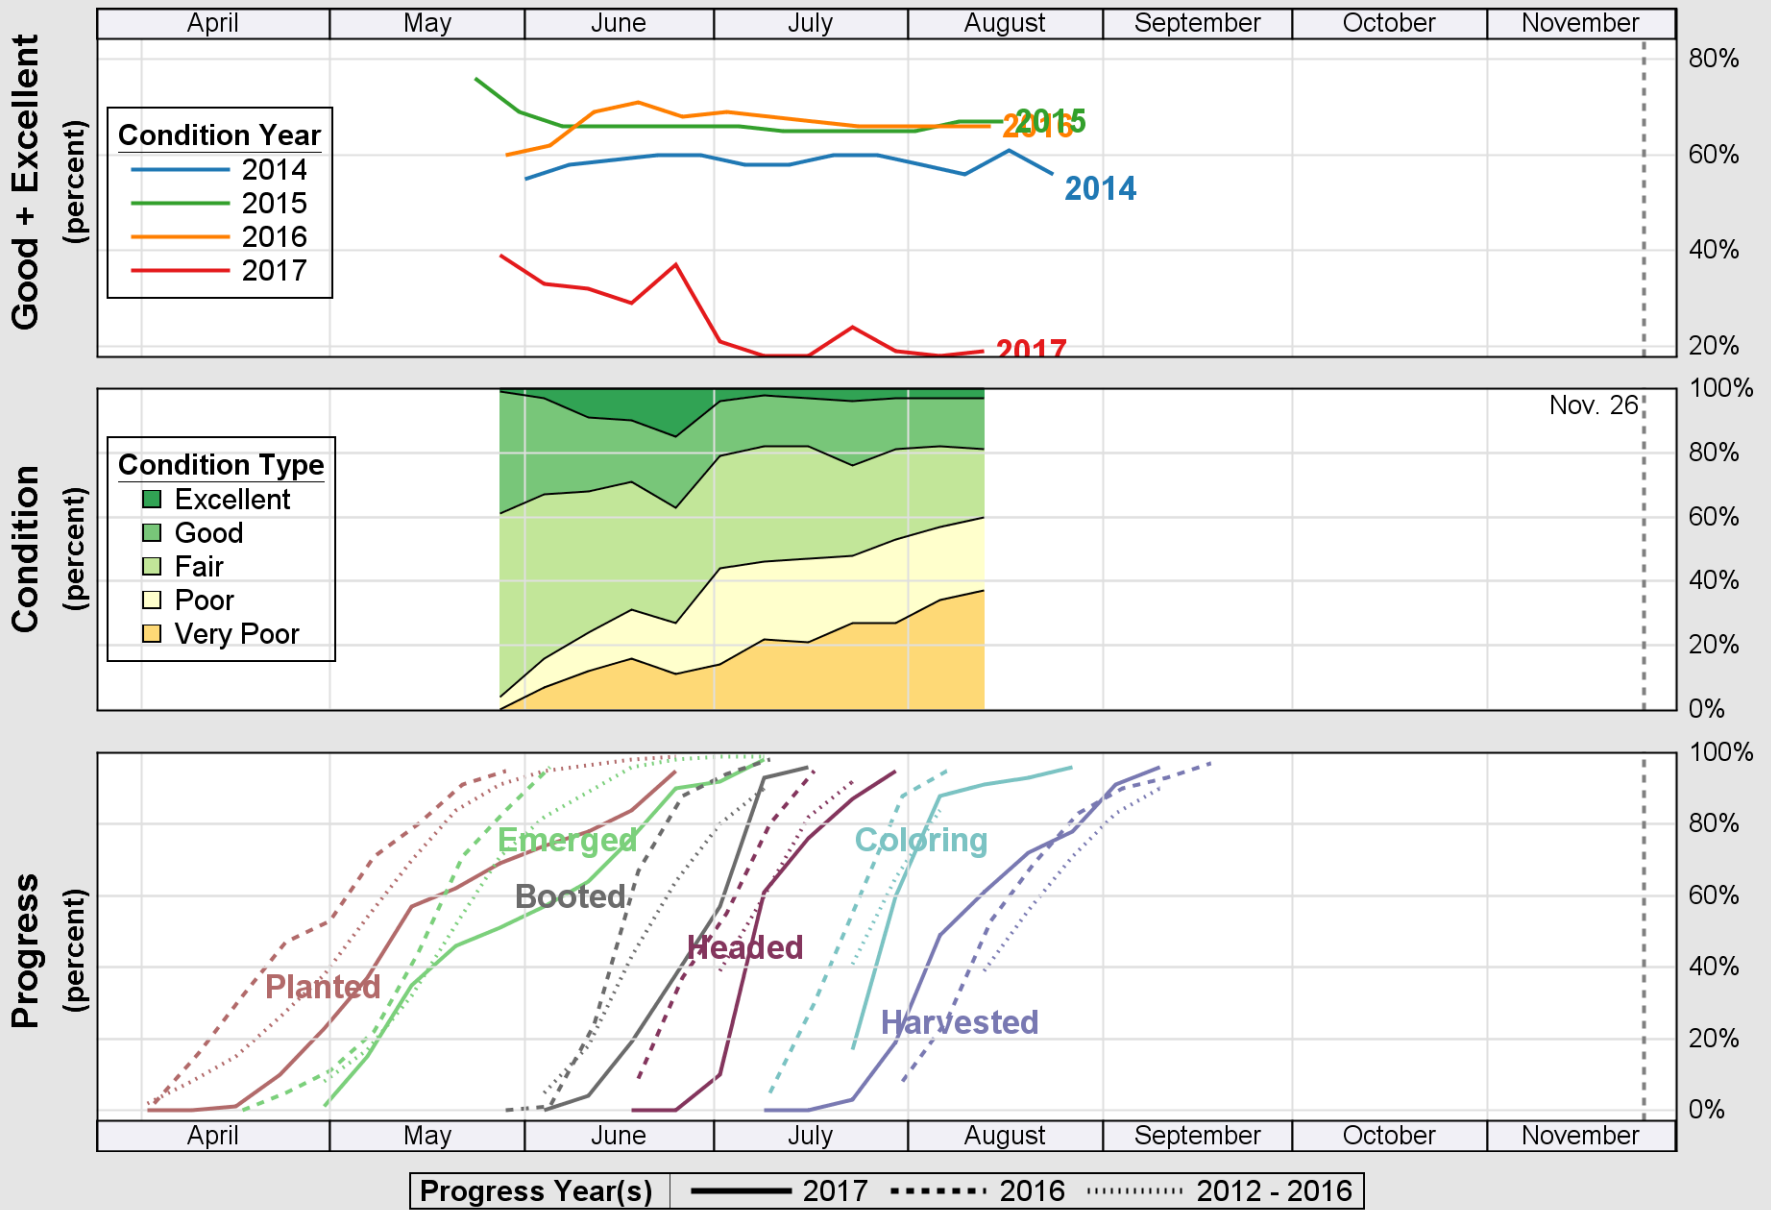

### Crop Progress and Condition: Corn in Montana , 2017

NASS

Source: National Agricultural Statistics Service (NASS), Crop Progress Report

USDA

### Crop Progress and Condition: Durum Wheat in Montana , 2017

NASS

Source: National Agricultural Statistics Service (NASS), Crop Progress Report

USDA

# Crop Progress and Condition: Oats in Montana , 2017

NASS

Source: National Agricultural Statistics Service (NASS), Crop Progress Report

USDA