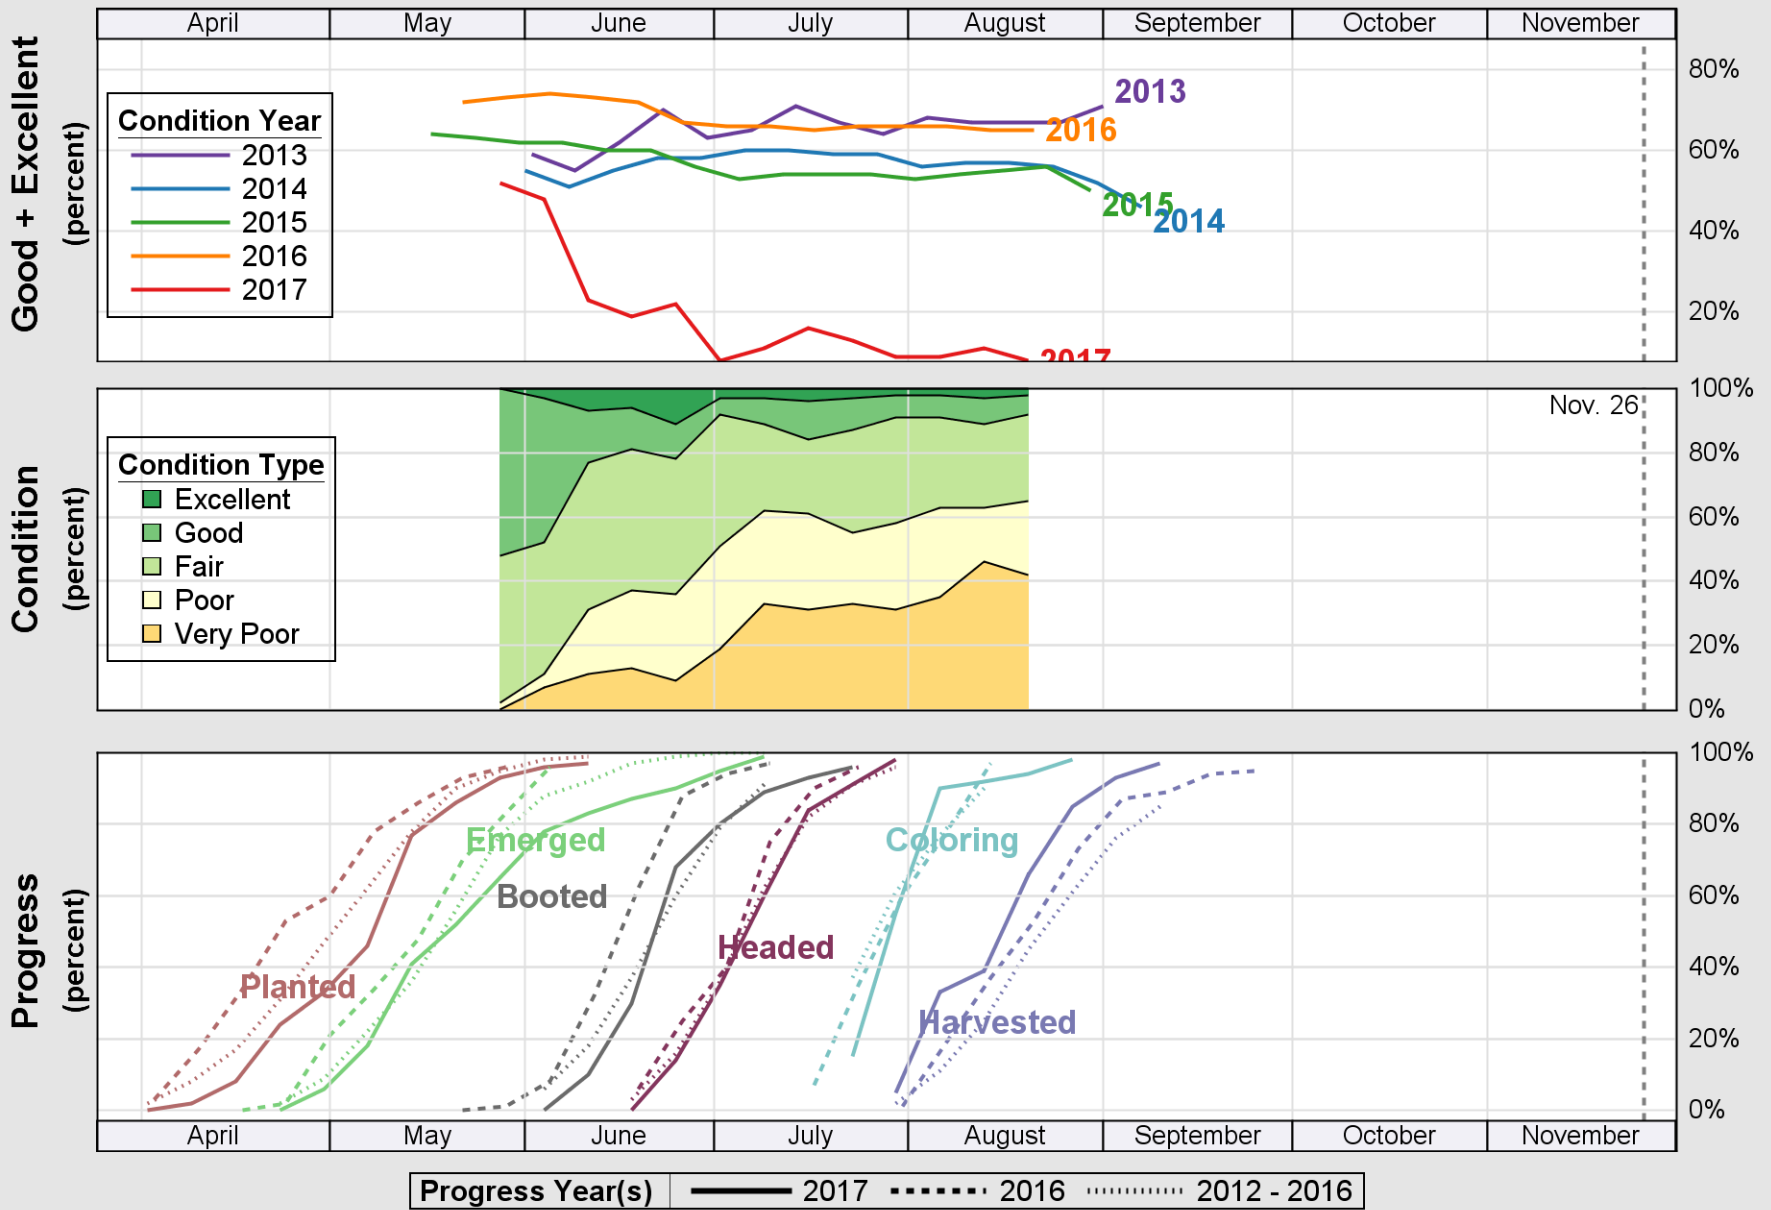

# Crop Progress and Condition: Pasture and Range in Montana , 2017

NASS

Source: National Agricultural Statistics Service (NASS), Crop Progress Report

USDA

# Crop Progress and Condition: Spring Wheat in Montana , 2017

NASS

Source: National Agricultural Statistics Service (NASS), Crop Progress Report

USDA

# Crop Progress and Condition: Sugar Beets in Montana, 2017

NASS

Source: National Agricultural Statistics Service (NASS), Crop Progress Report

USDA