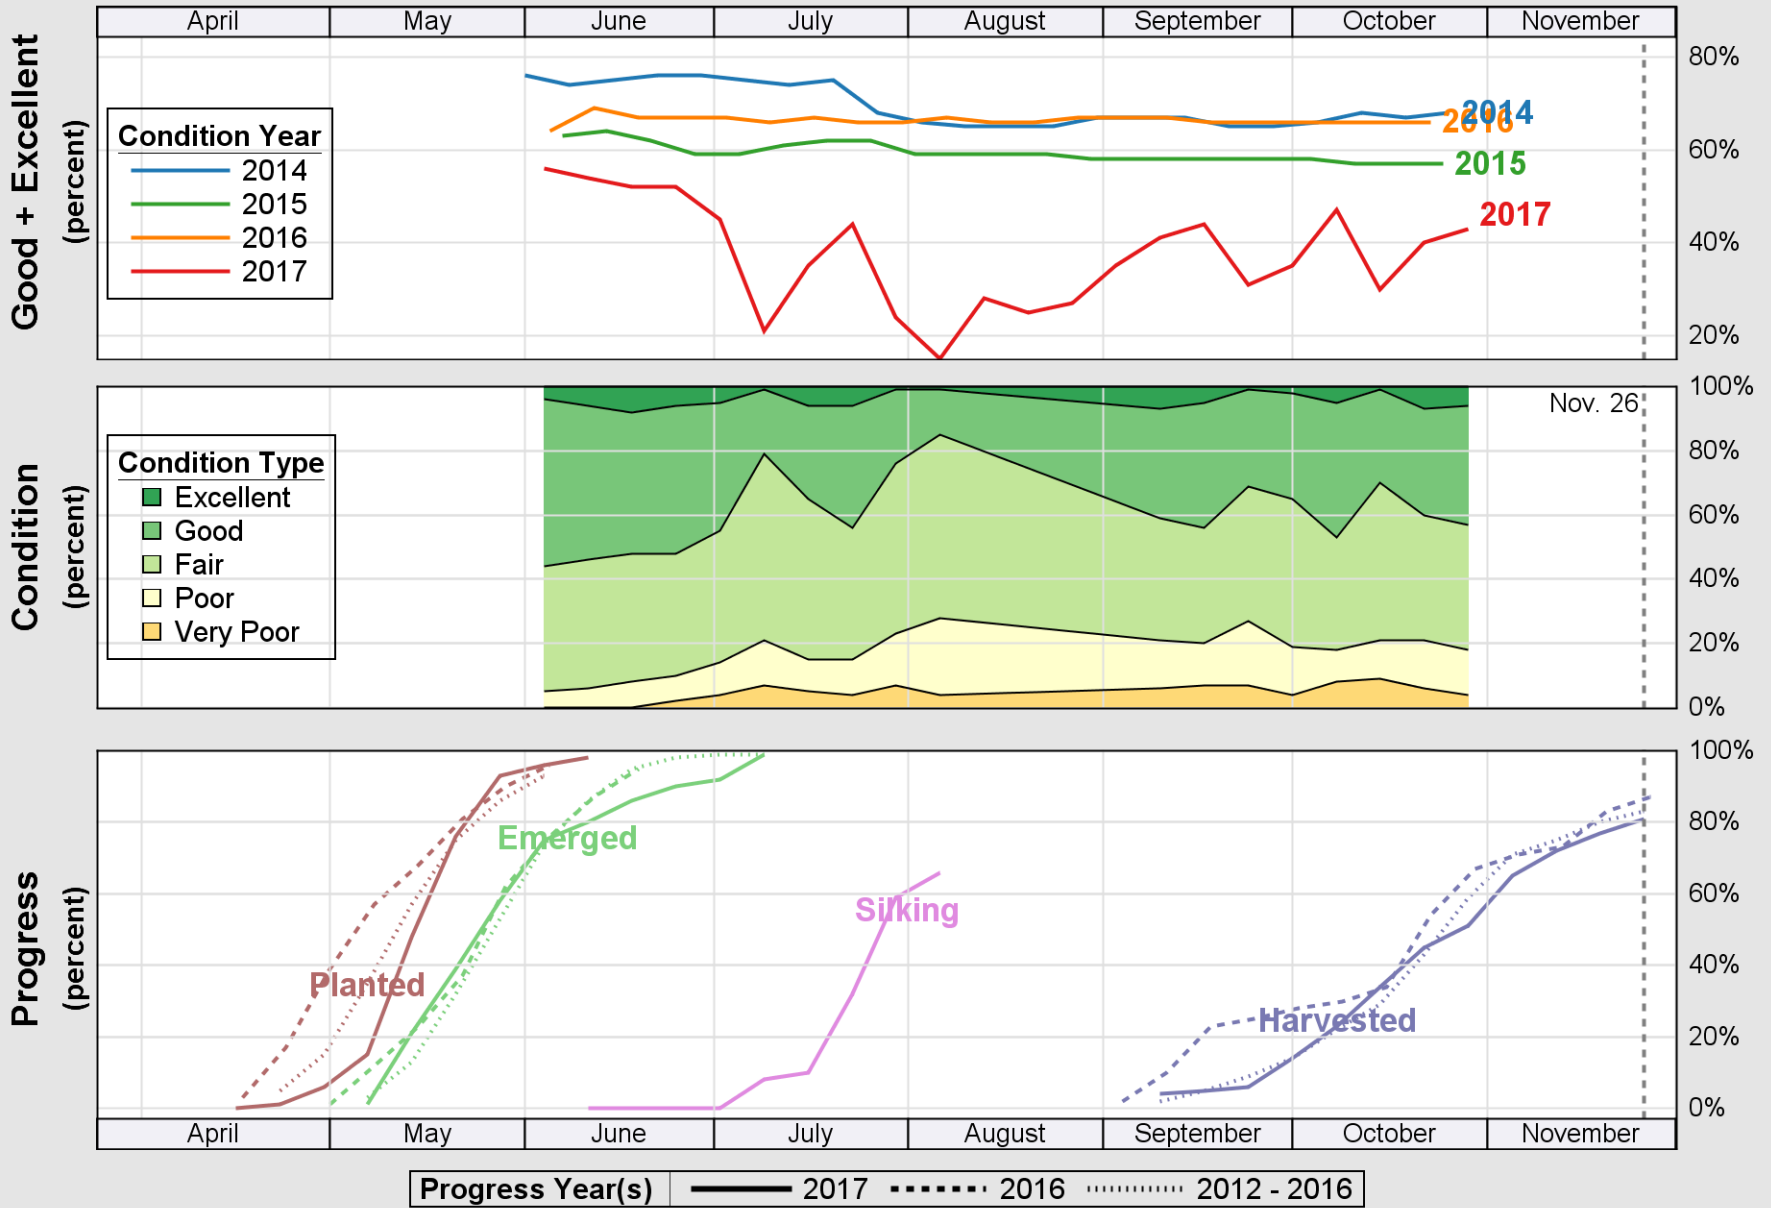

# Crop Progress and Condition: Barley in Montana , 2017

NASS

Source: National Agricultural Statistics Service (NASS), Crop Progress Report

USDA

### Crop Progress and Condition: Corn in Montana , 2017

NASS

Source: National Agricultural Statistics Service (NASS), Crop Progress Report

USDA