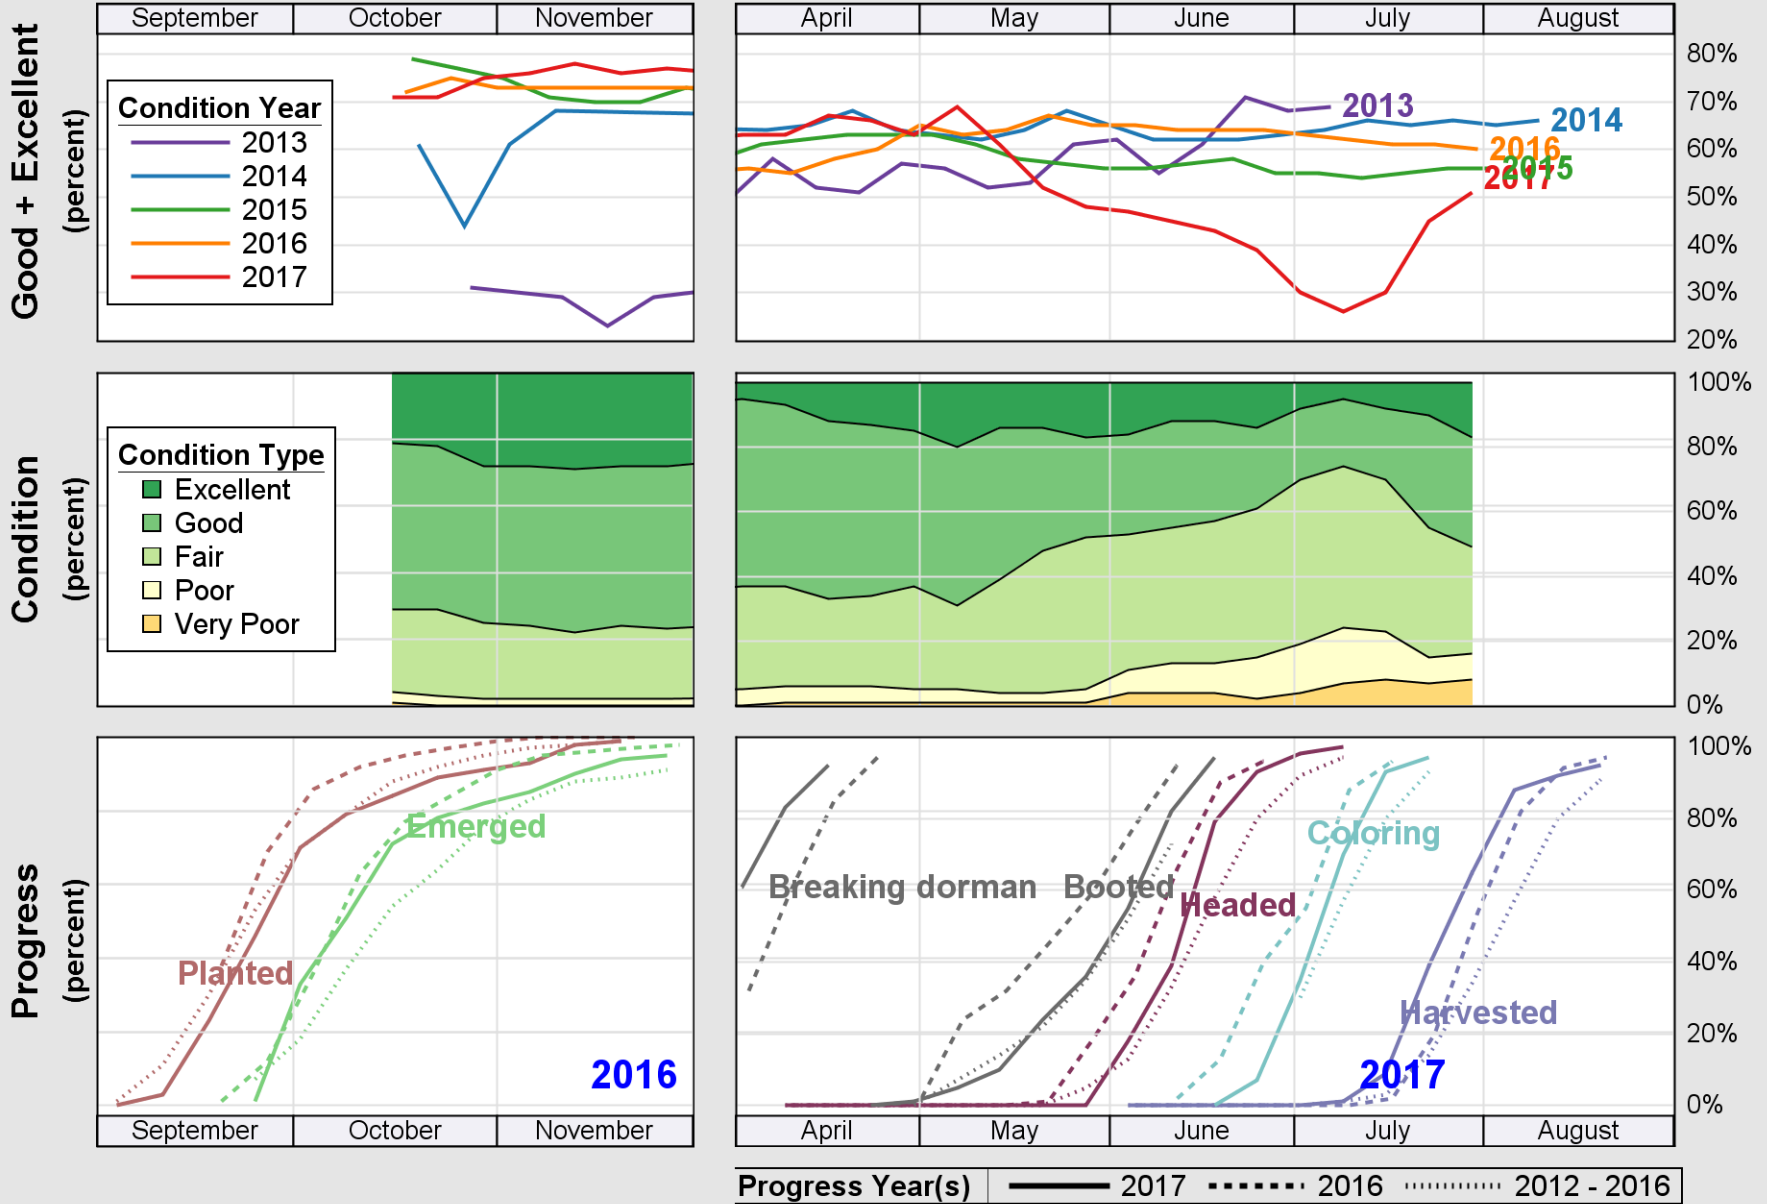

# Crop Progress and Condition: Spring Wheat in Montana , 2017

NASS

Source: National Agricultural Statistics Service (NASS), Crop Progress Report

USDA

# Crop Progress and Condition: Sugar Beets in Montana, 2017

NASS

Source: National Agricultural Statistics Service (NASS), Crop Progress Report

USDA

# Crop Progress and Condition: Winter Wheat in Montana , 2017

NASS

Source: National Agricultural Statistics Service (NASS), Crop Progress Report