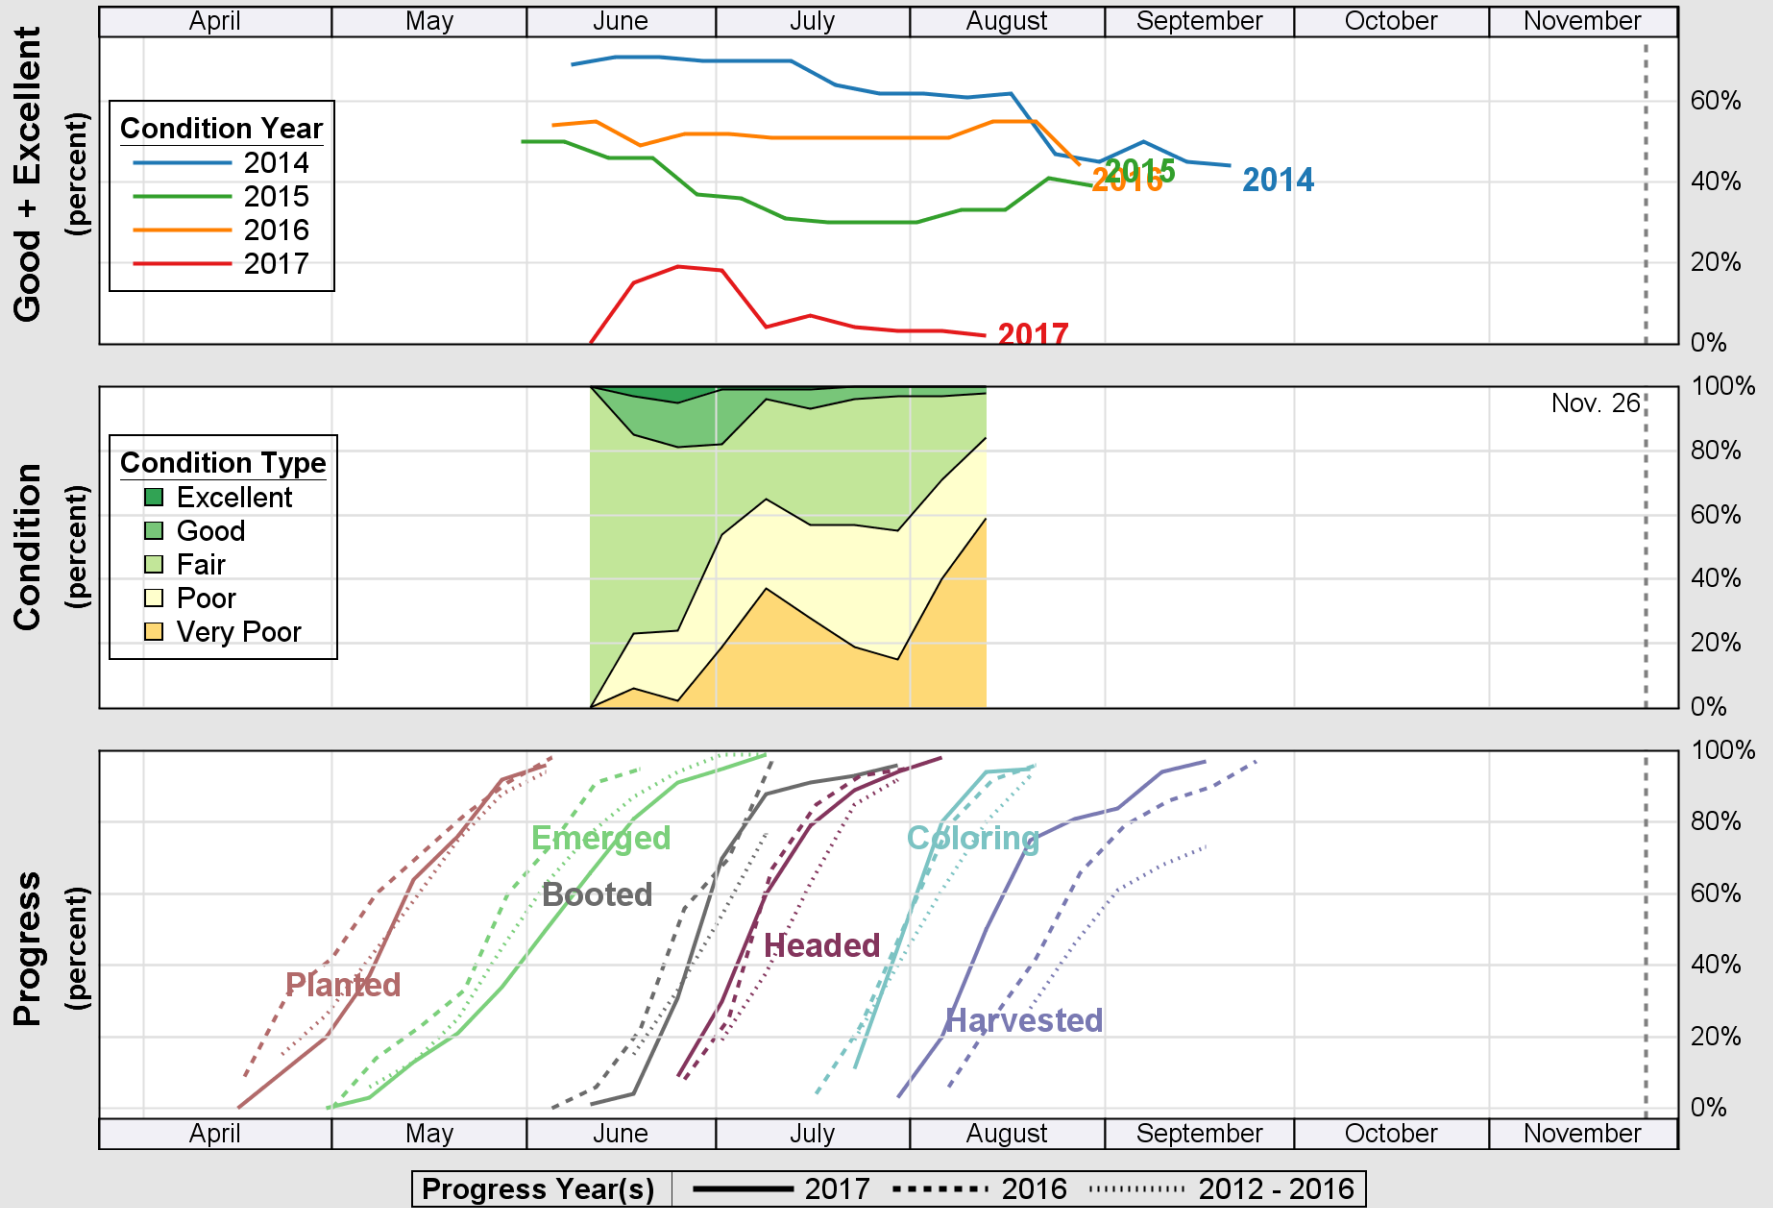

# Crop Progress and Condition: Barley in Montana , 2017

NASS

Source: National Agricultural Statistics Service (NASS), Crop Progress Report

USDA

### Crop Progress and Condition: Corn in Montana , 2017

NASS

Source: National Agricultural Statistics Service (NASS), Crop Progress Report

USDA

### Crop Progress and Condition: Durum Wheat in Montana , 2017

NASS

Source: National Agricultural Statistics Service (NASS), Crop Progress Report

USDA