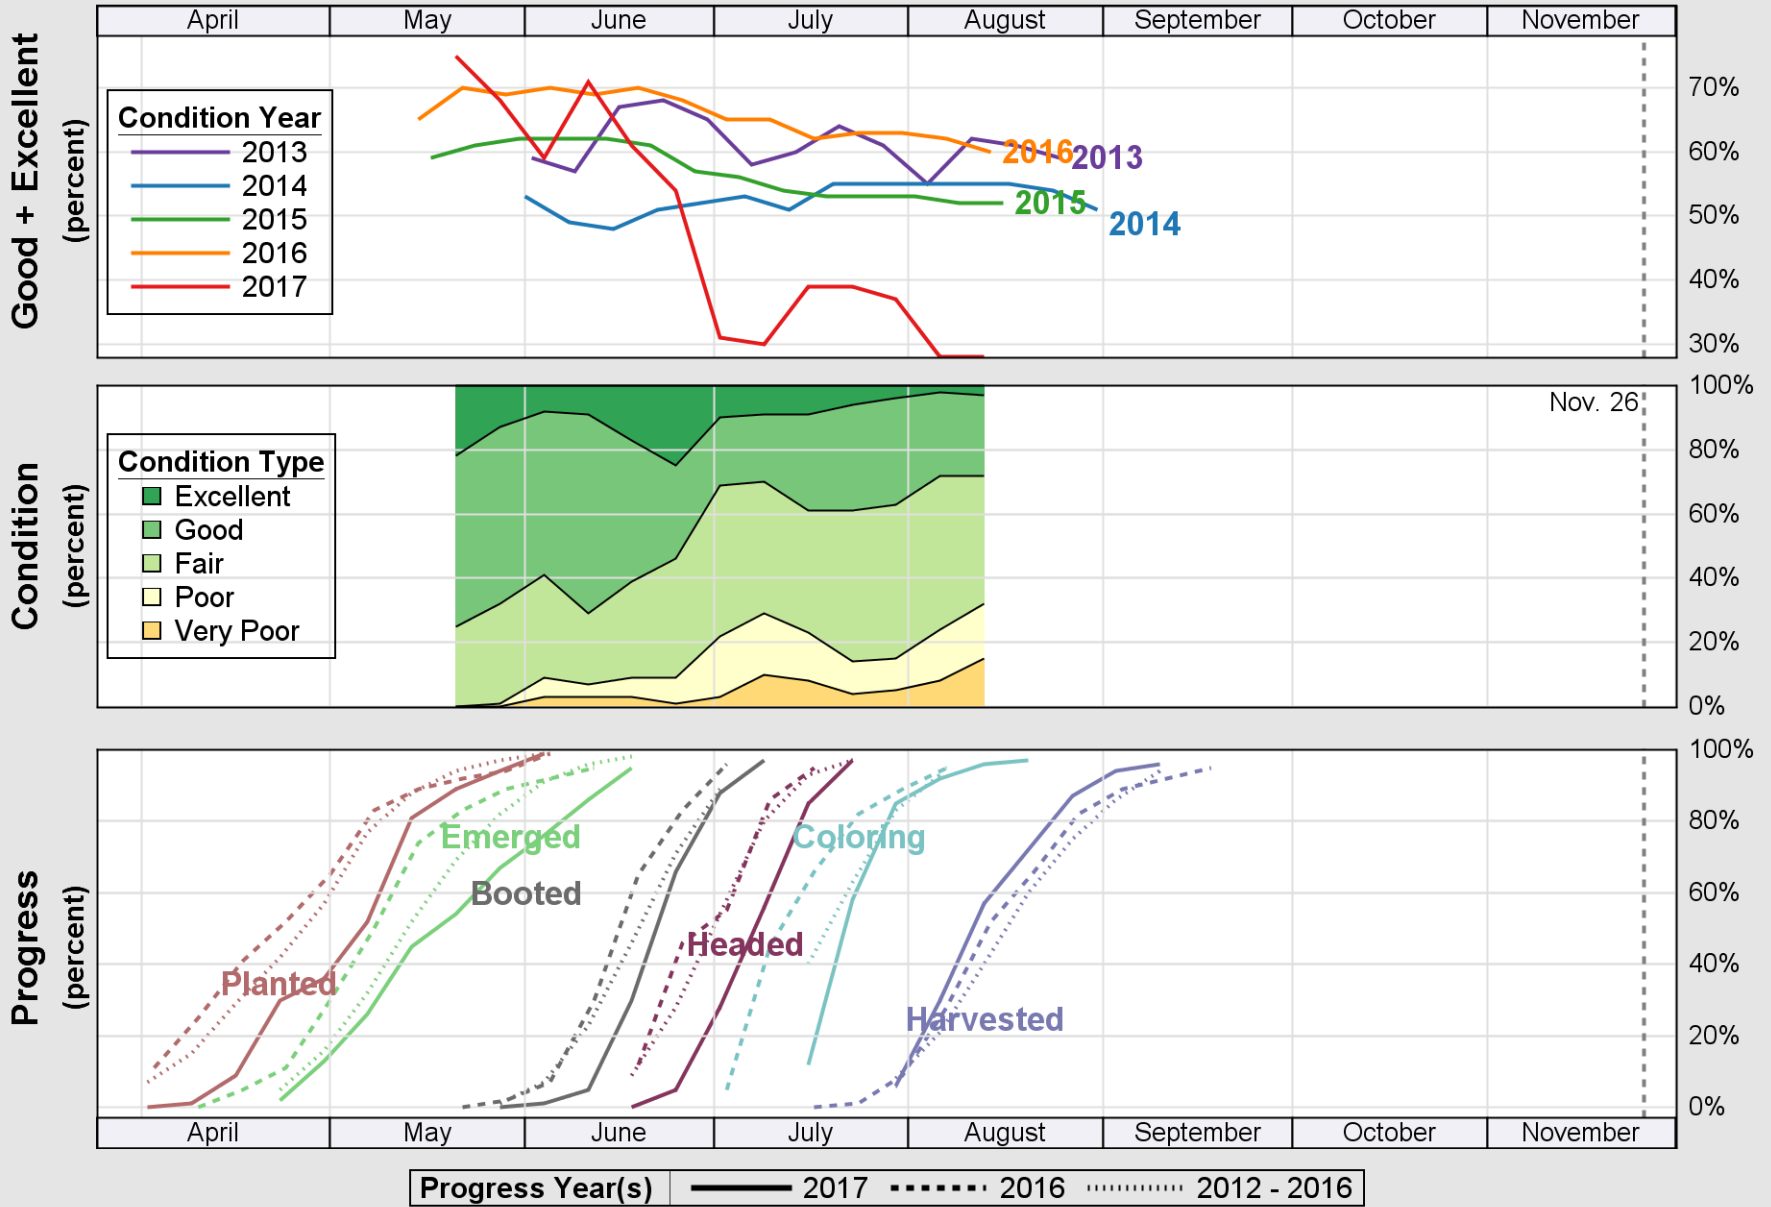

# Crop Progress and Condition: Barley in Montana , 2017

NASS

Source: National Agricultural Statistics Service (NASS), Crop Progress Report

USDA

### Crop Progress and Condition: Corn in Montana , 2017

NASS

Source: National Agricultural Statistics Service (NASS), Crop Progress Report

USDA