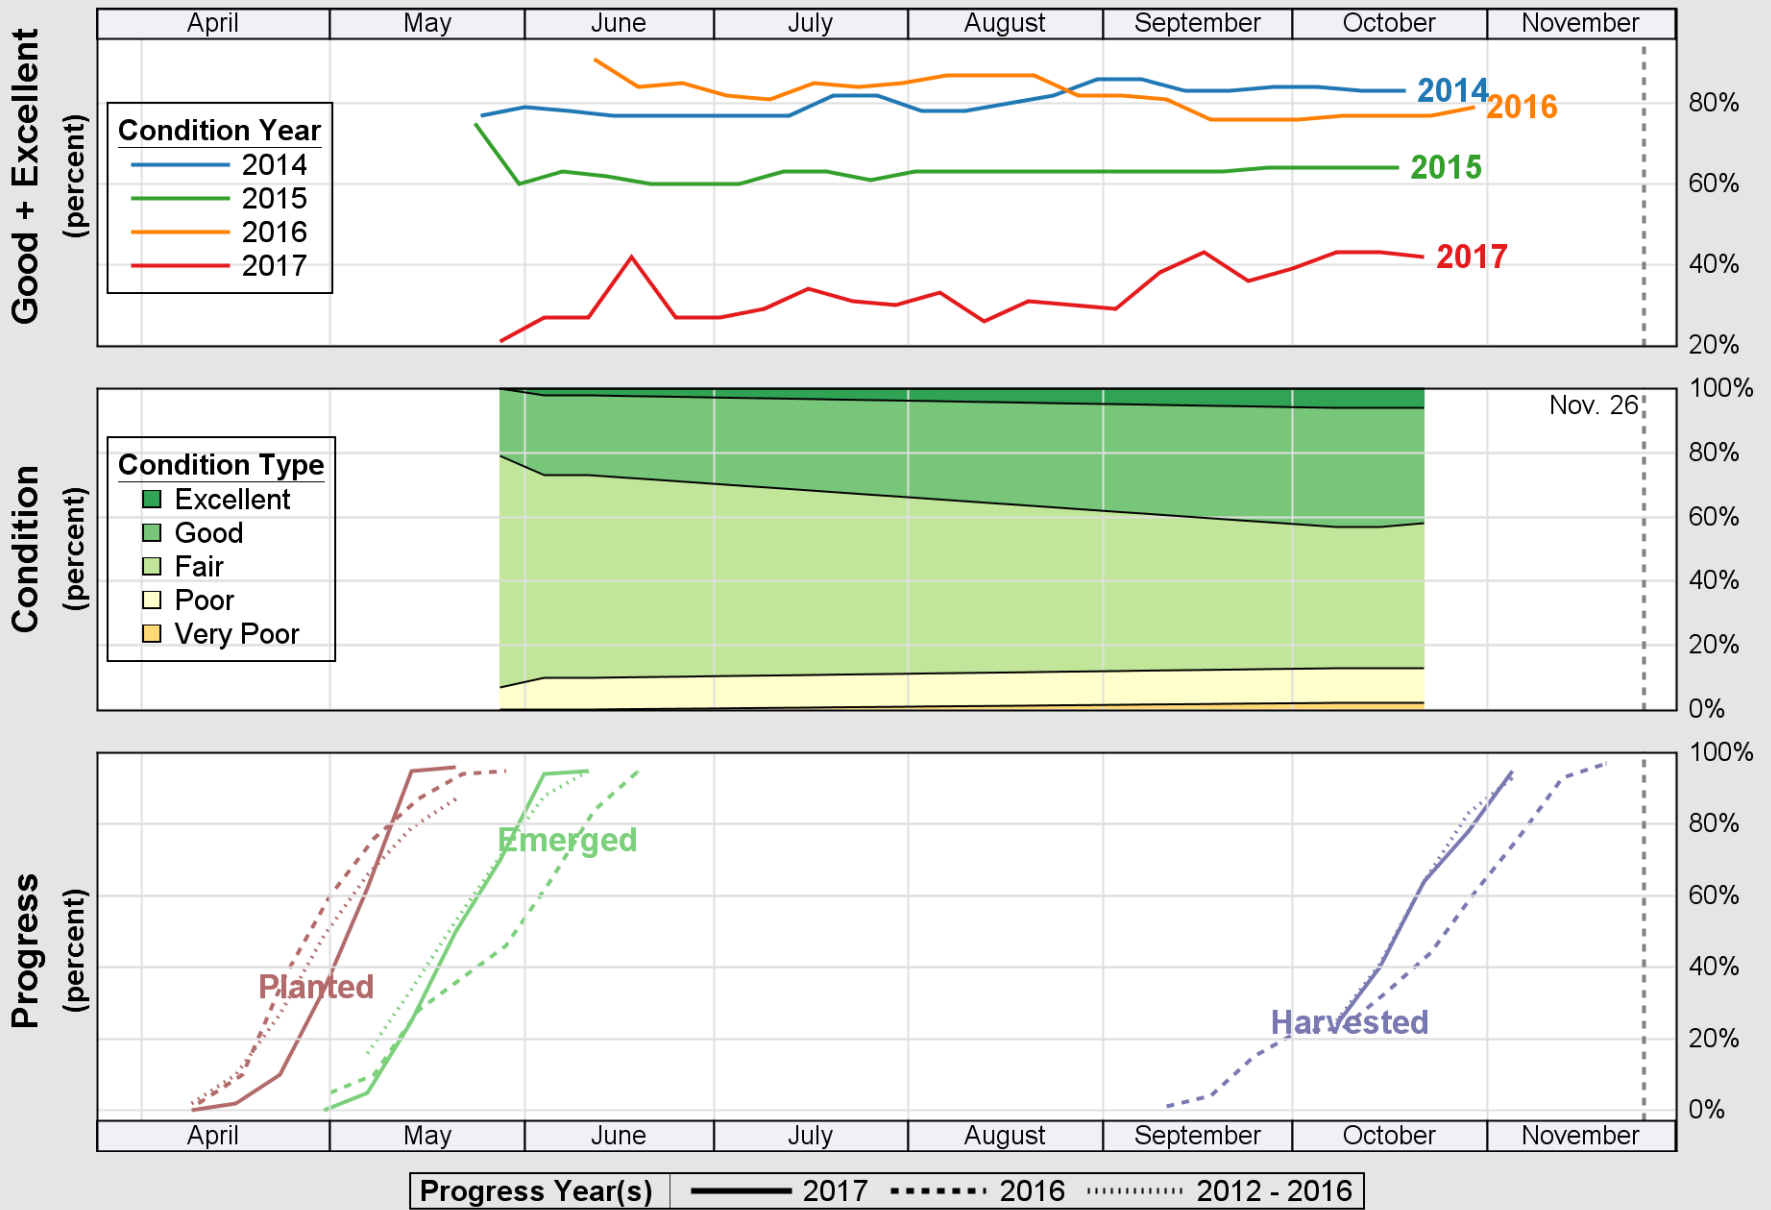

# Crop Progress and Condition: Spring Wheat in Montana , 2017

NASS

Source: National Agricultural Statistics Service (NASS), Crop Progress Report

USDA

# Crop Progress and Condition: Sugar Beets in Montana, 2017

NASS

Source: National Agricultural Statistics Service (NASS), Crop Progress Report

USDA