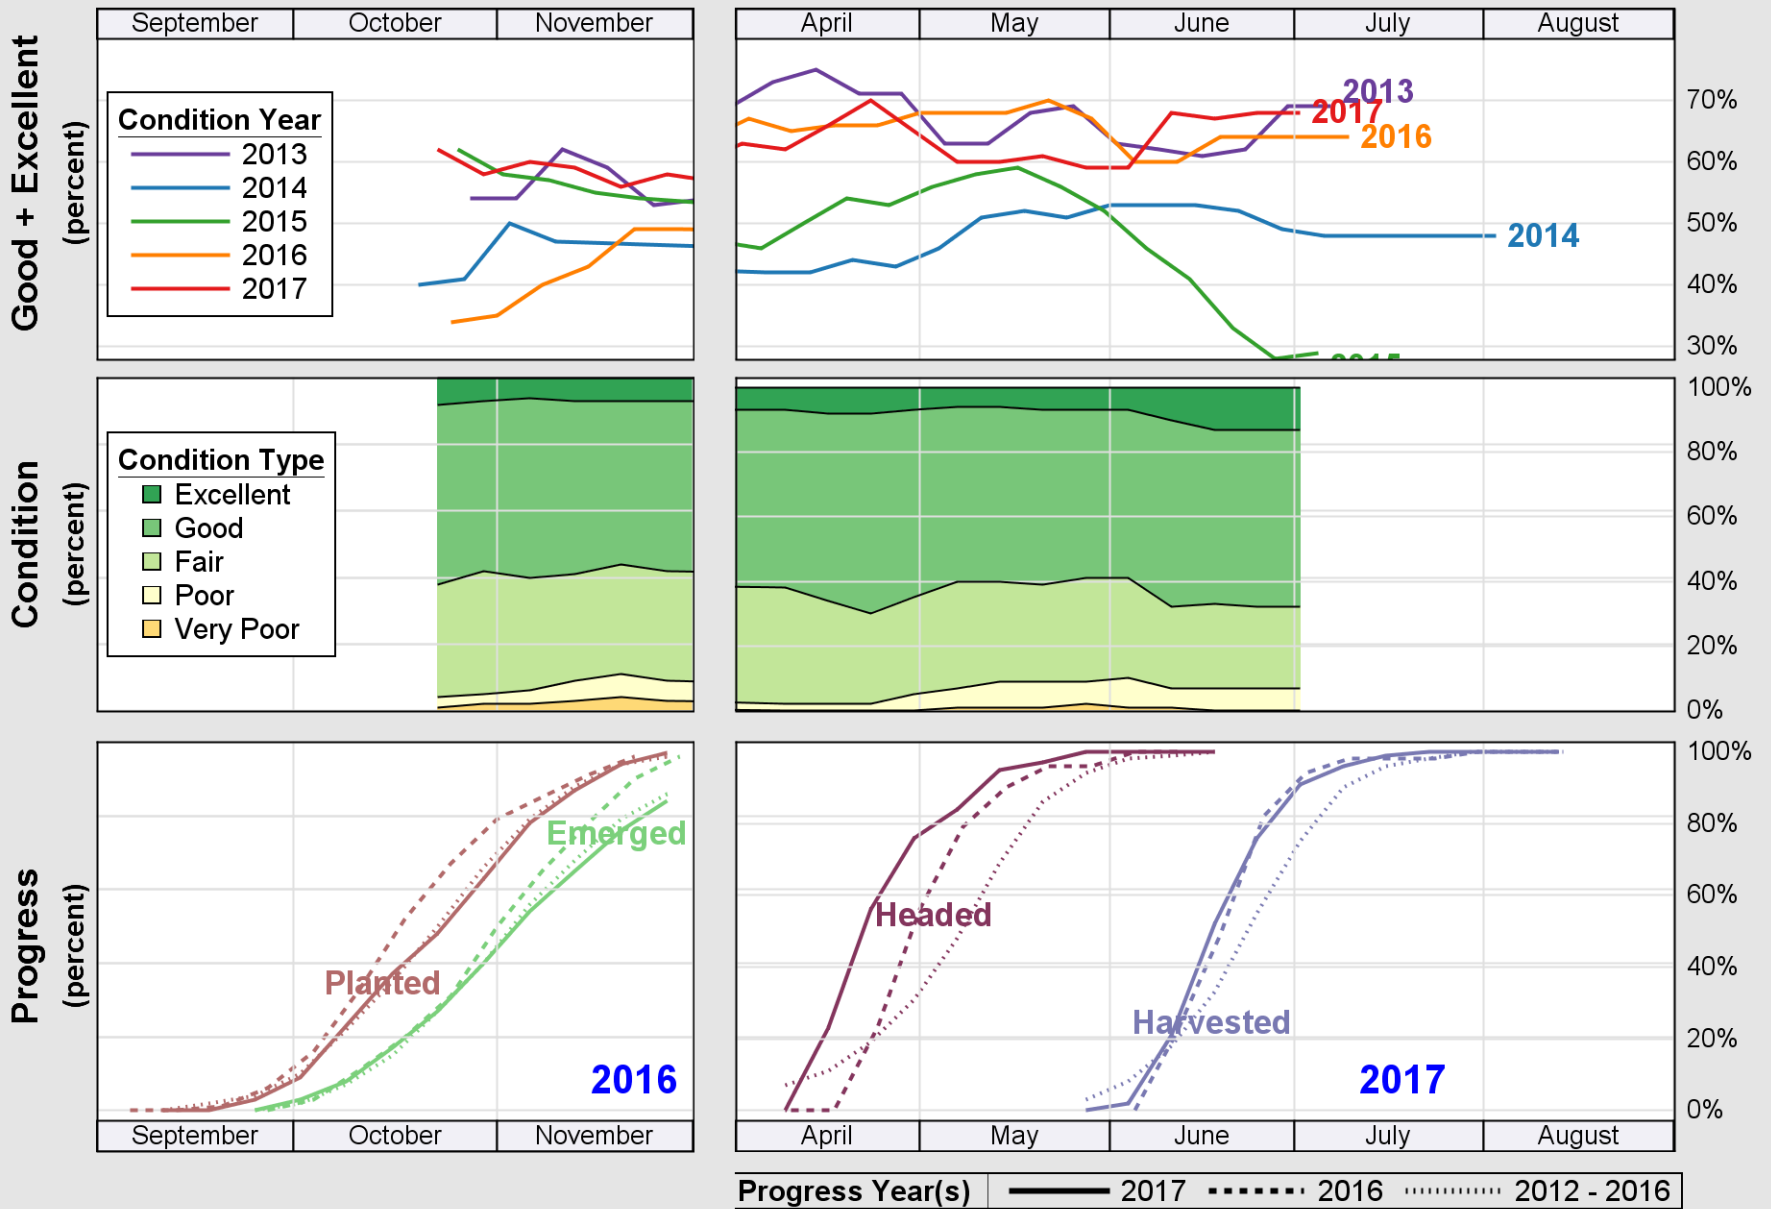

# Crop Progress and Condition: Soybeans in Missouri, 2017

NASS

Source: National Agricultural Statistics Service (NASS), Crop Progress Report

USDA

# Crop Progress and Condition: Winter Wheat in Missouri, 2017

NASS

Source: National Agricultural Statistics Service (NASS), Crop Progress Report