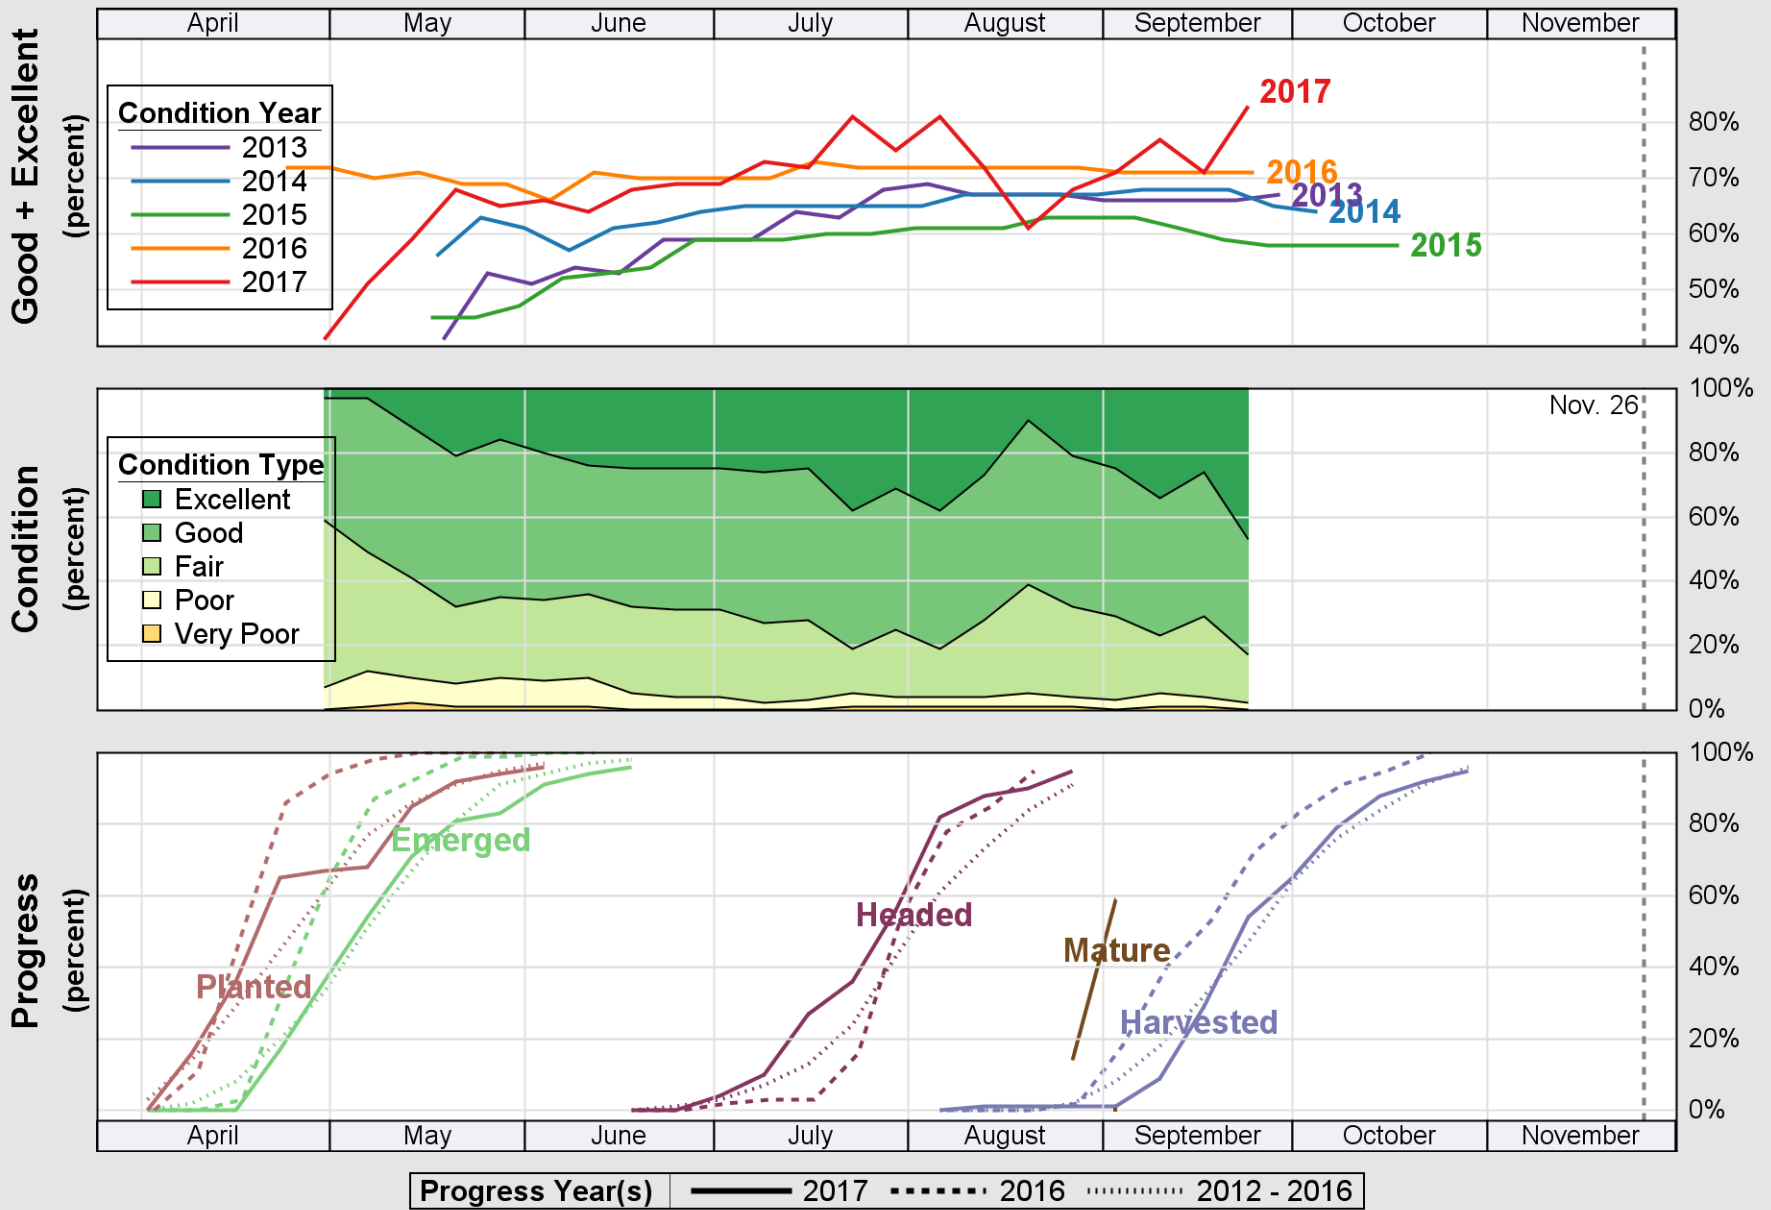

# Crop Progress and Condition: Pasture and Range in Missouri, 2017

NASS

Source: National Agricultural Statistics Service (NASS), Crop Progress Report

USDA

### Crop Progress and Condition: Rice in Missouri, 2017

NASS

Source: National Agricultural Statistics Service (NASS), Crop Progress Report

Source: National Agricultural Statistics Service (NASS), Crop Progress Report