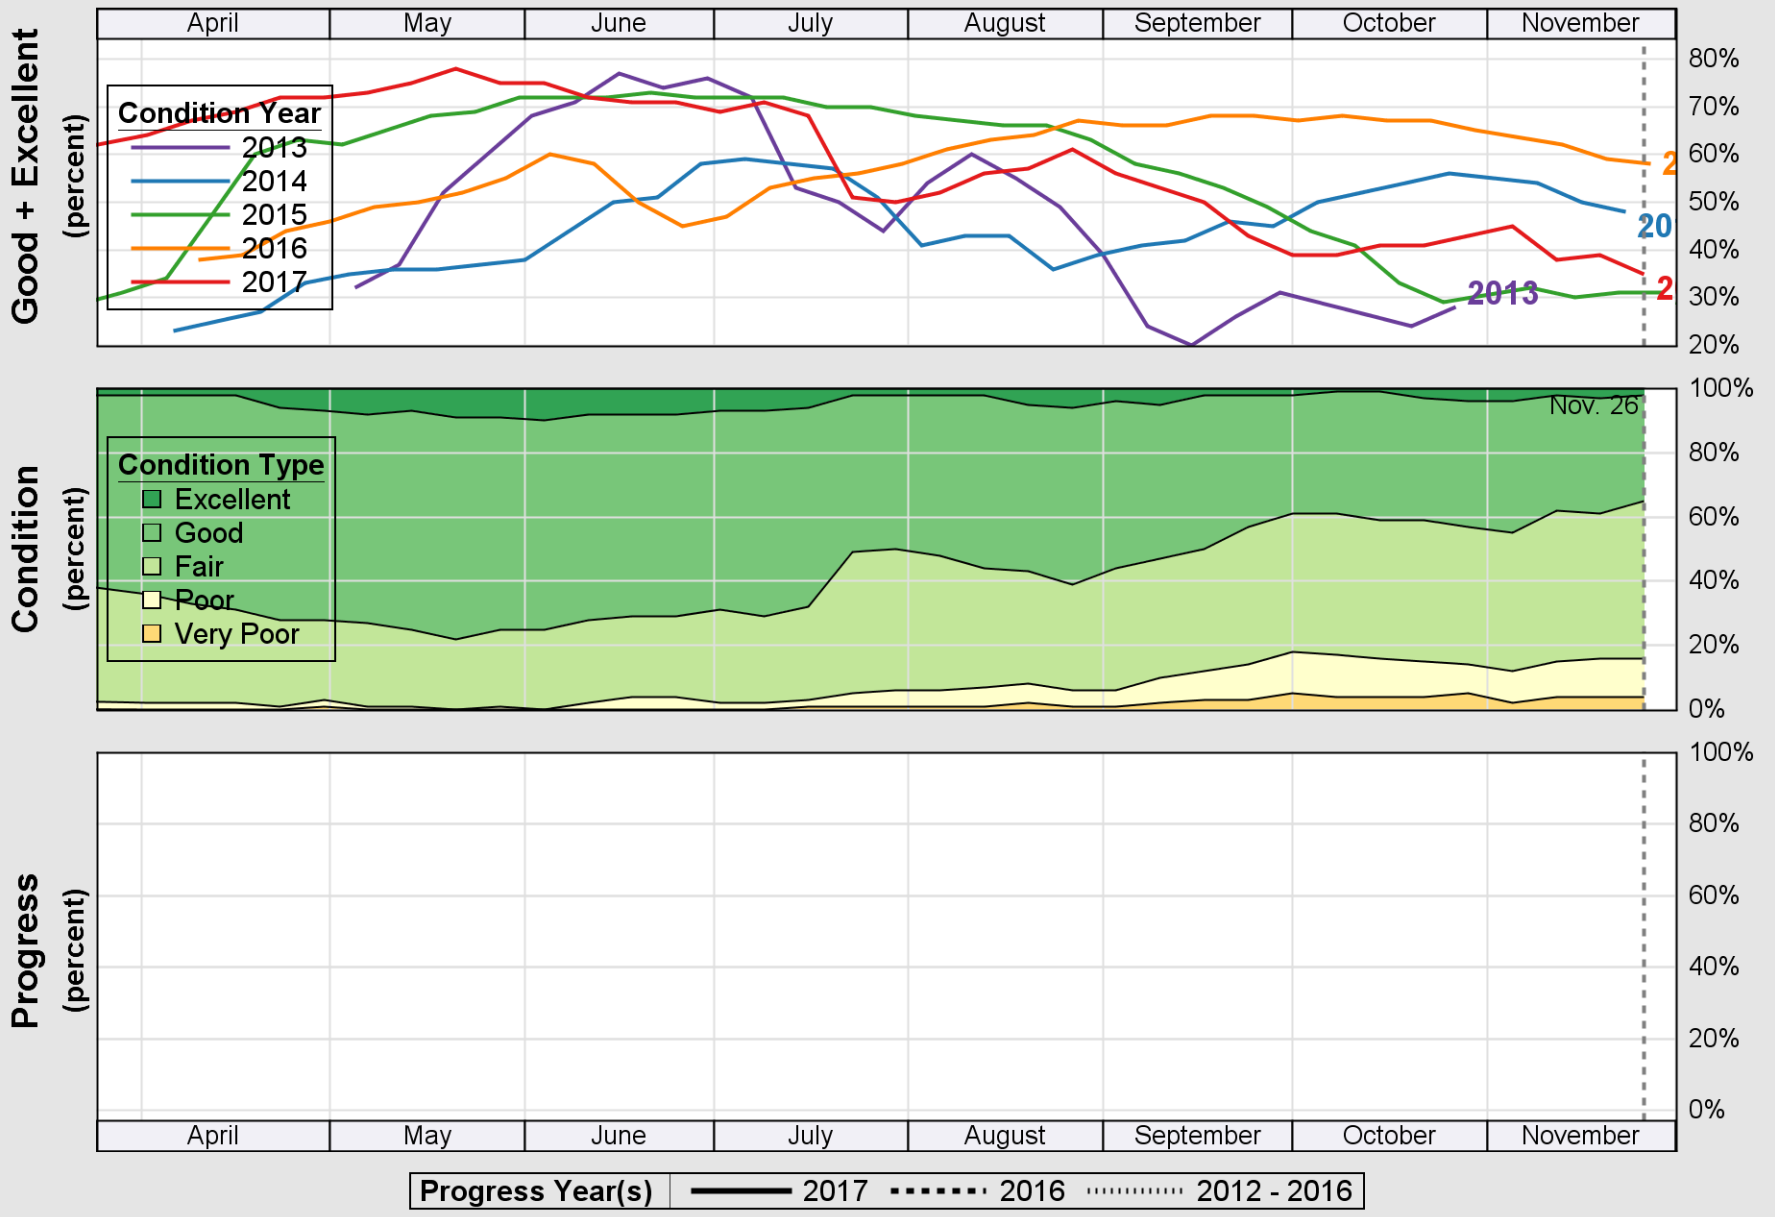

### Crop Progress and Condition: Corn in Missouri , 2017

NASS

Source: National Agricultural Statistics Service (NASS), Crop Progress Report

USDA

# Crop Progress and Condition: Cotton in Missouri , 2017

NASS

Source: National Agricultural Statistics Service (NASS), Crop Progress Report

USDA

# Crop Progress and Condition: Pasture and Range in Missouri, 2017

NASS

Source: National Agricultural Statistics Service (NASS), Crop Progress Report

USDA