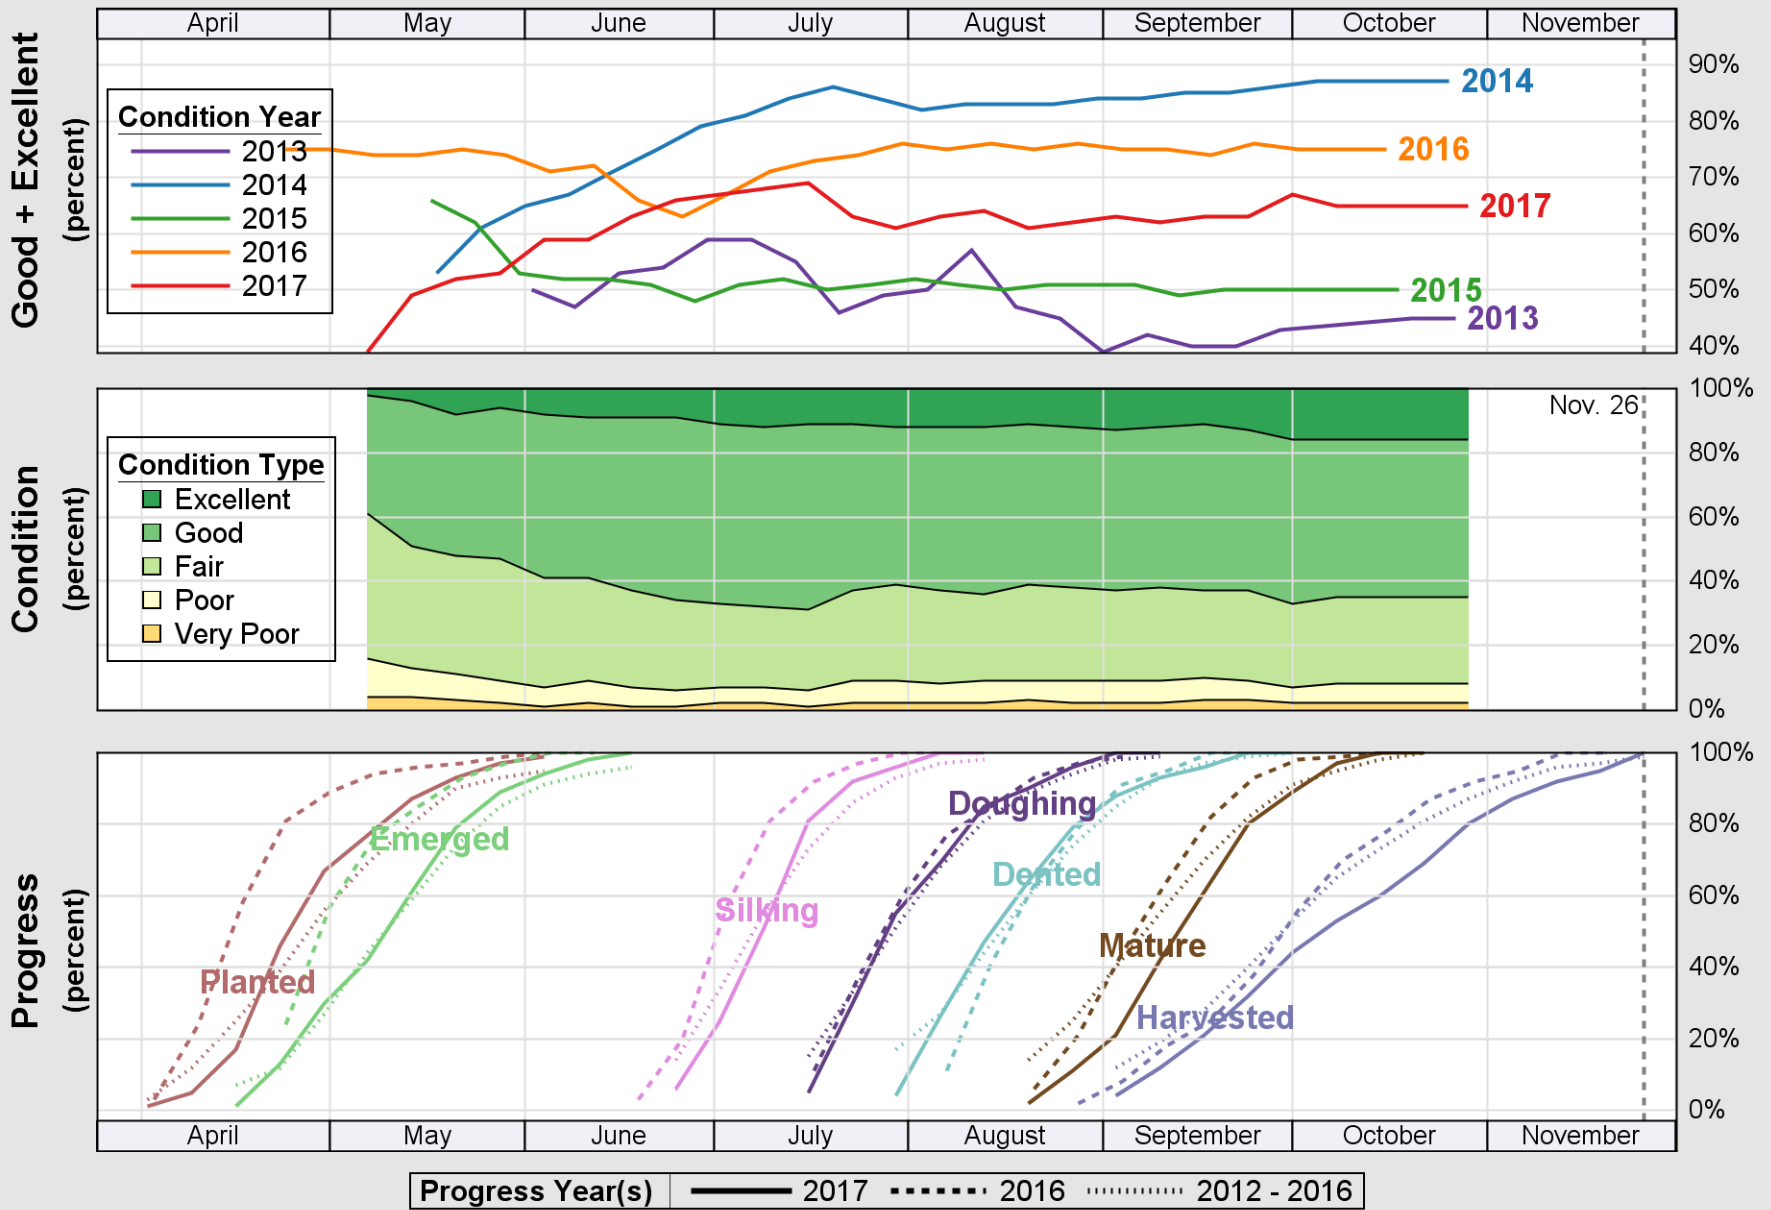

### Crop Progress and Condition: Corn in Missouri , 2017

NASS

Source: National Agricultural Statistics Service (NASS), Crop Progress Report

USDA