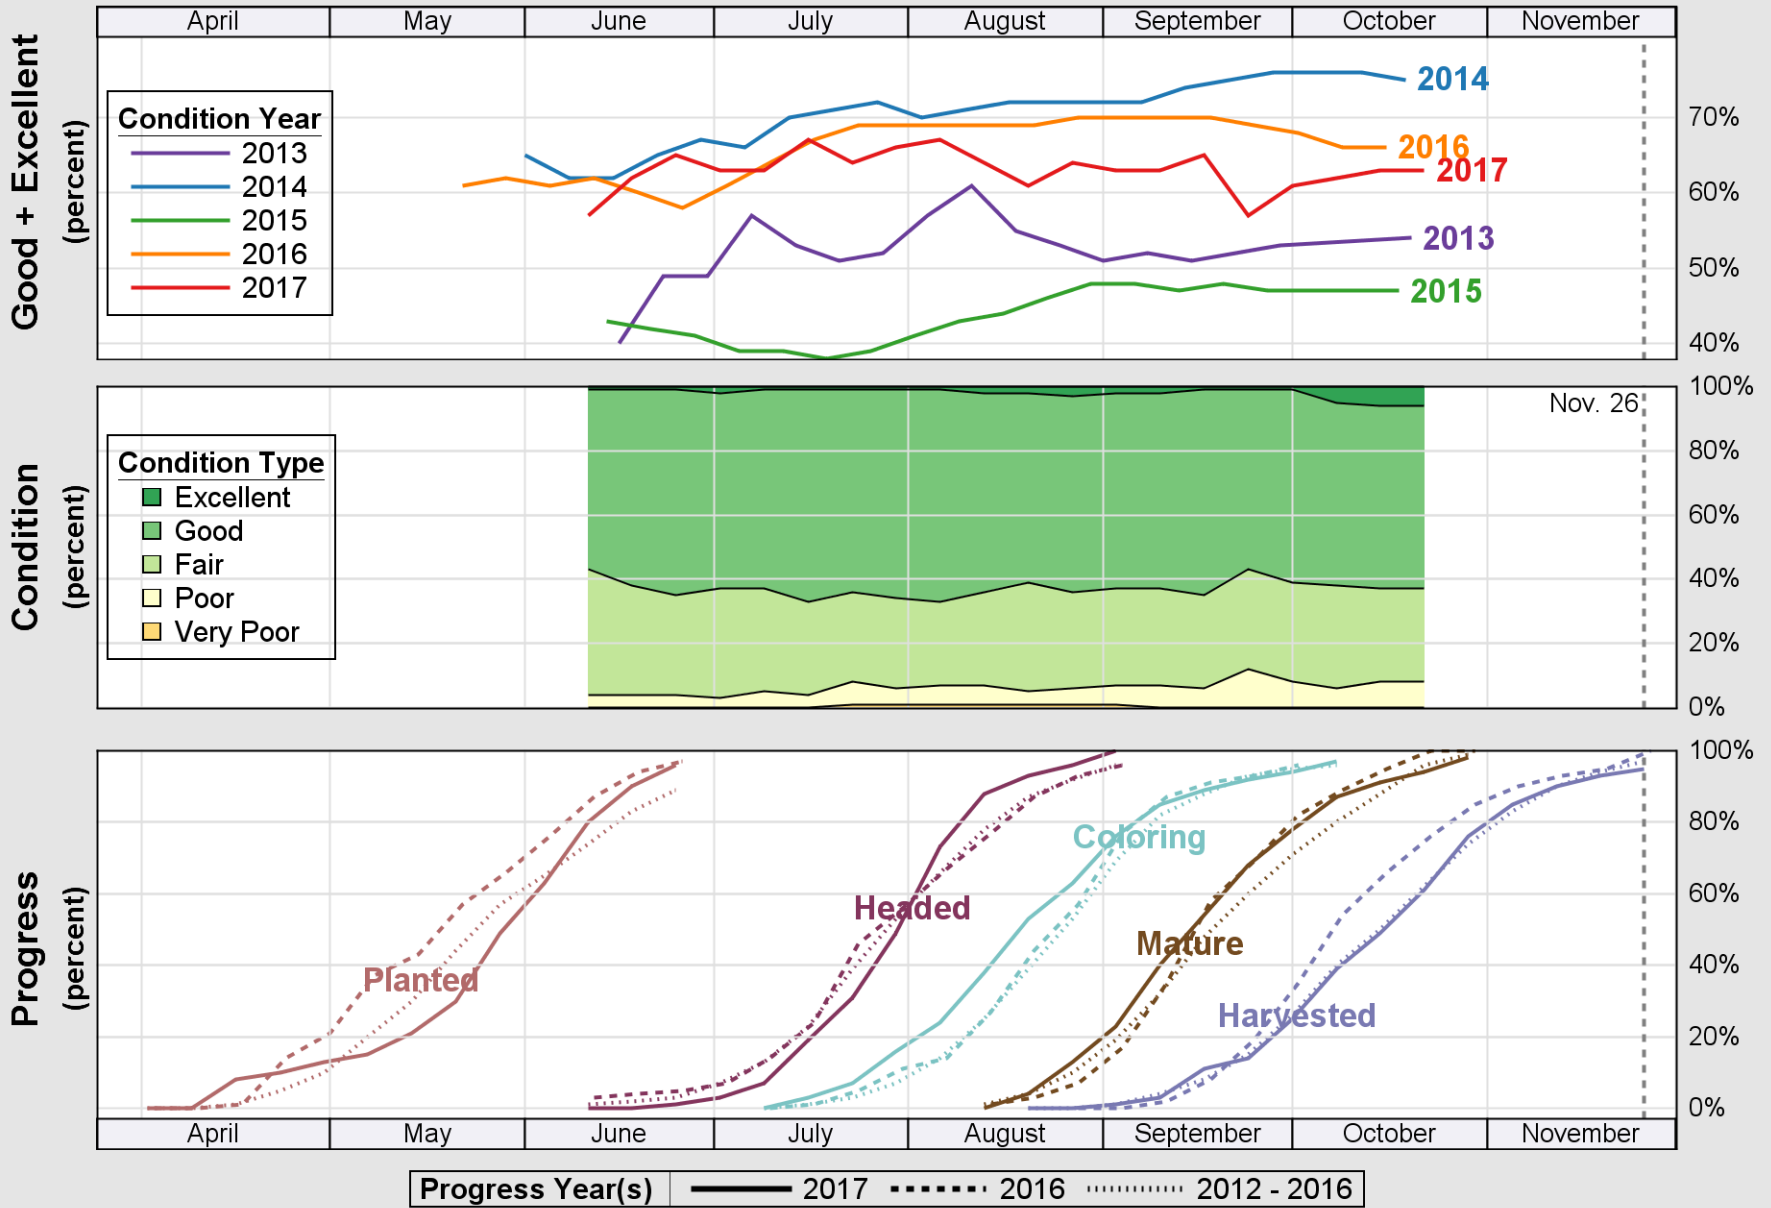

# Crop Progress and Condition: Pasture and Range in Missouri, 2017

NASS

Source: National Agricultural Statistics Service (NASS), Crop Progress Report

USDA

### Crop Progress and Condition: Rice in Missouri, 2017

NASS

Source: National Agricultural Statistics Service (NASS), Crop Progress Report

Source: National Agricultural Statistics Service (NASS), Crop Progress Report