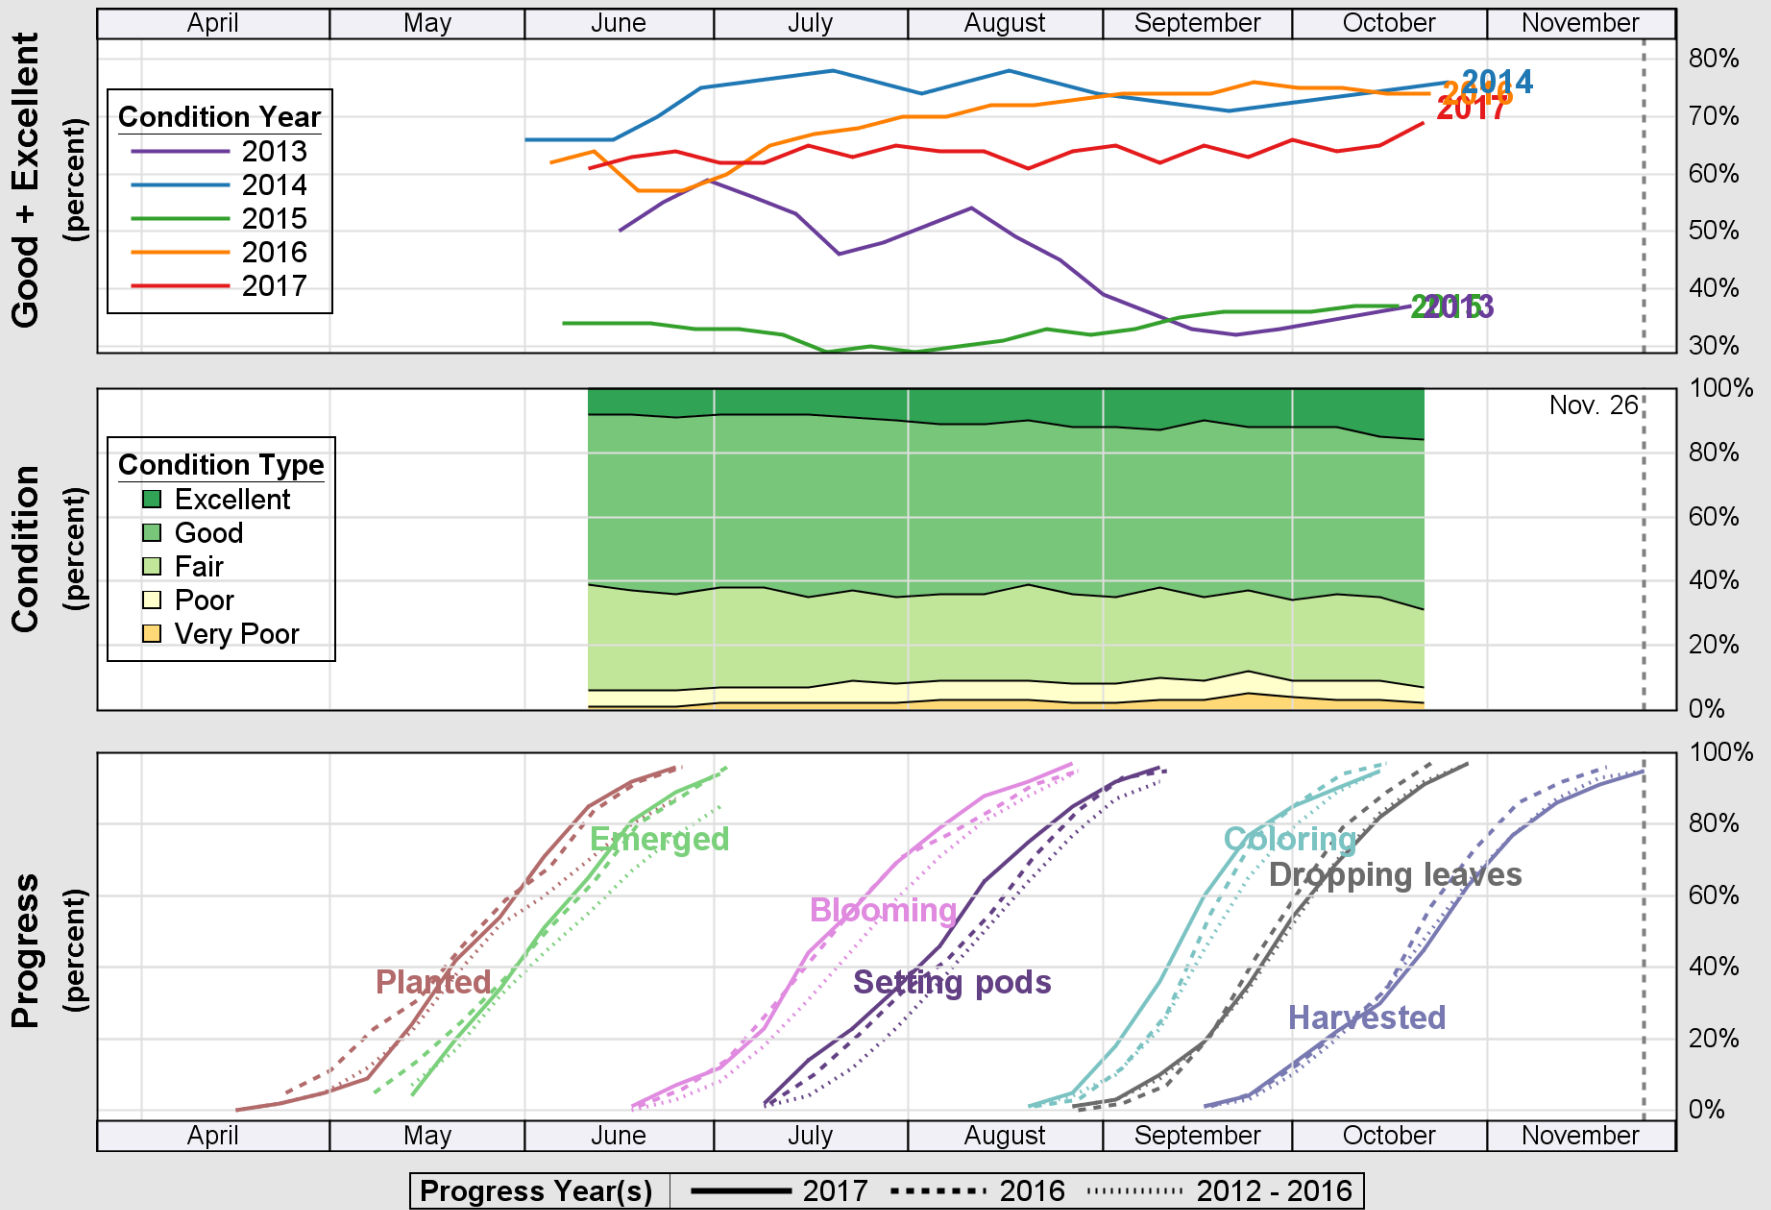

USDA

Crop Progress and Condition: Soybeans in Missouri, 2017

NASS

Source: National Agricultural Statistics Service (NASS), Crop Progress Report