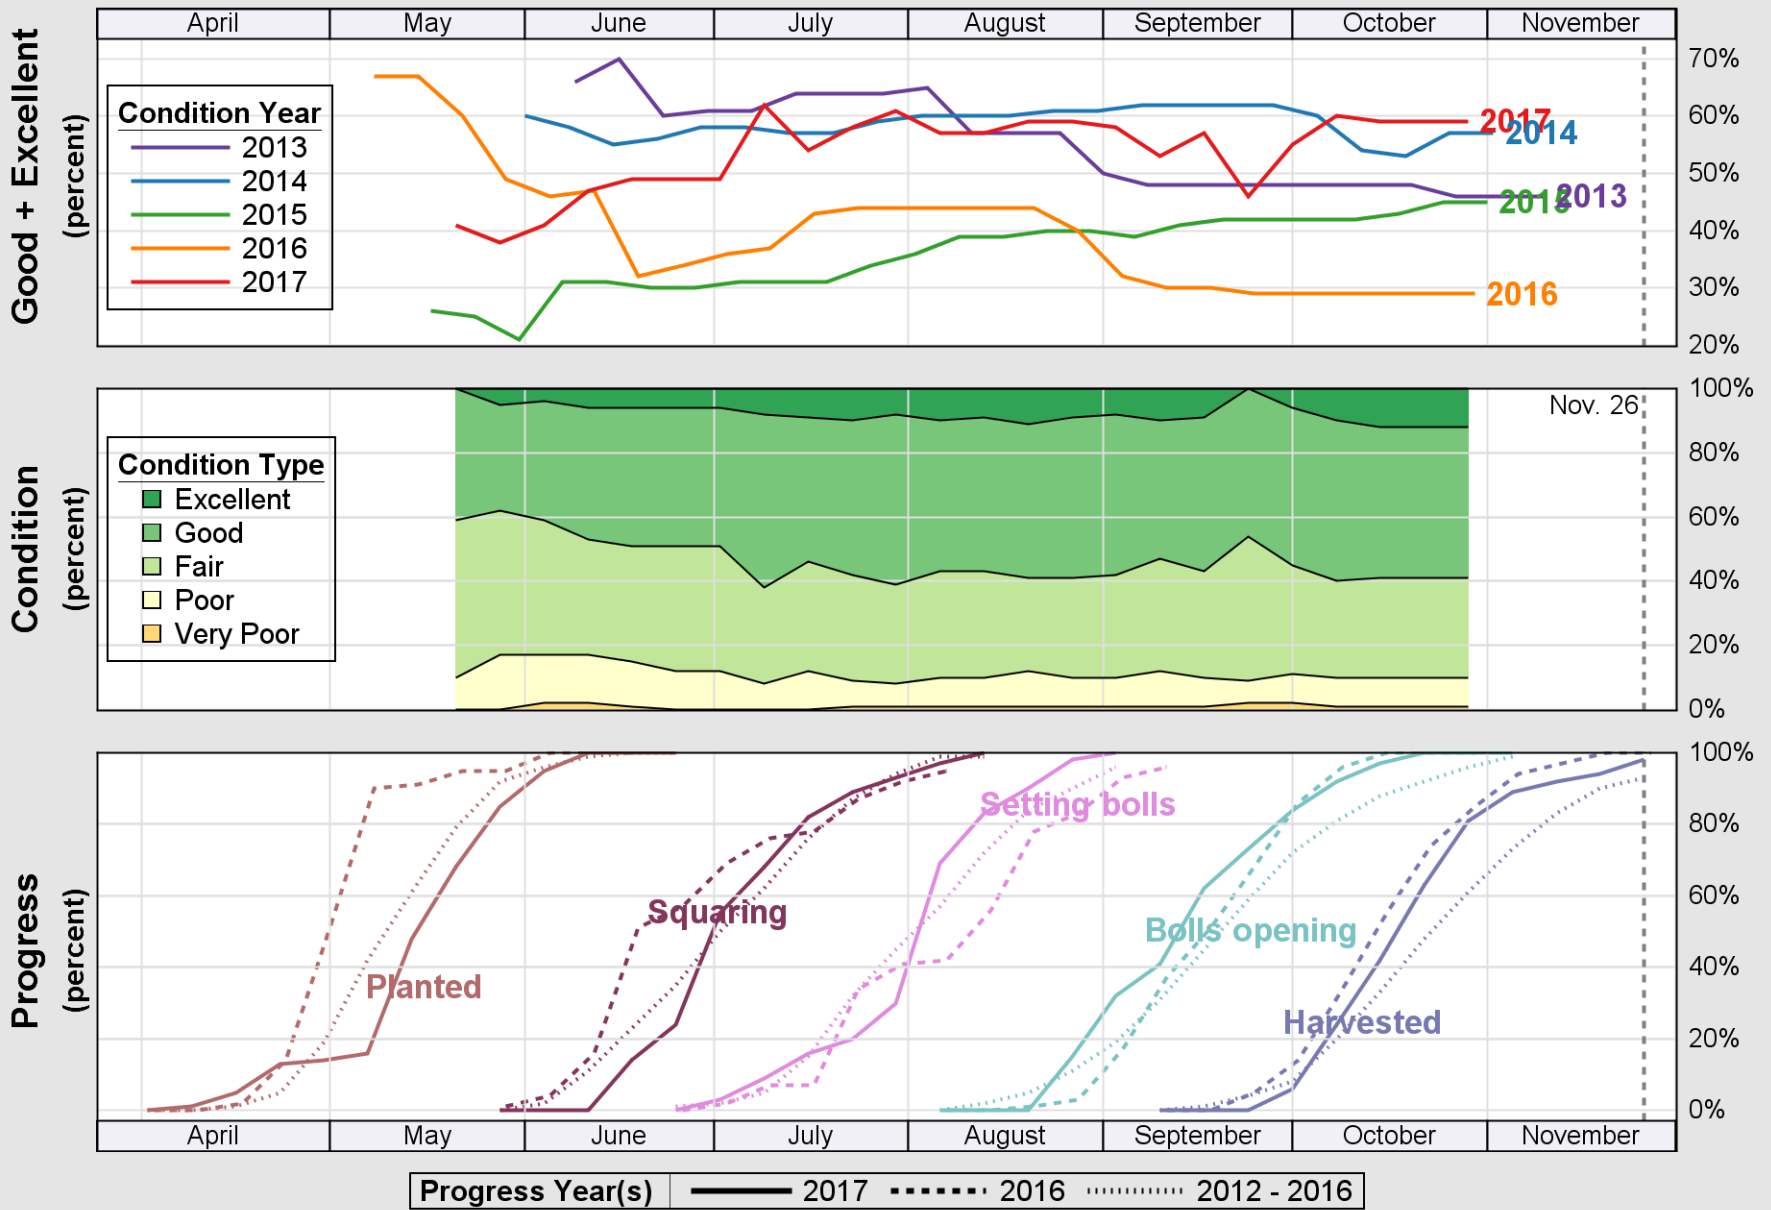

### Crop Progress and Condition: Corn in Missouri , 2017

NASS

Source: National Agricultural Statistics Service (NASS), Crop Progress Report

USDA

# Crop Progress and Condition: Cotton in Missouri , 2017

NASS

Source: National Agricultural Statistics Service (NASS), Crop Progress Report

USDA