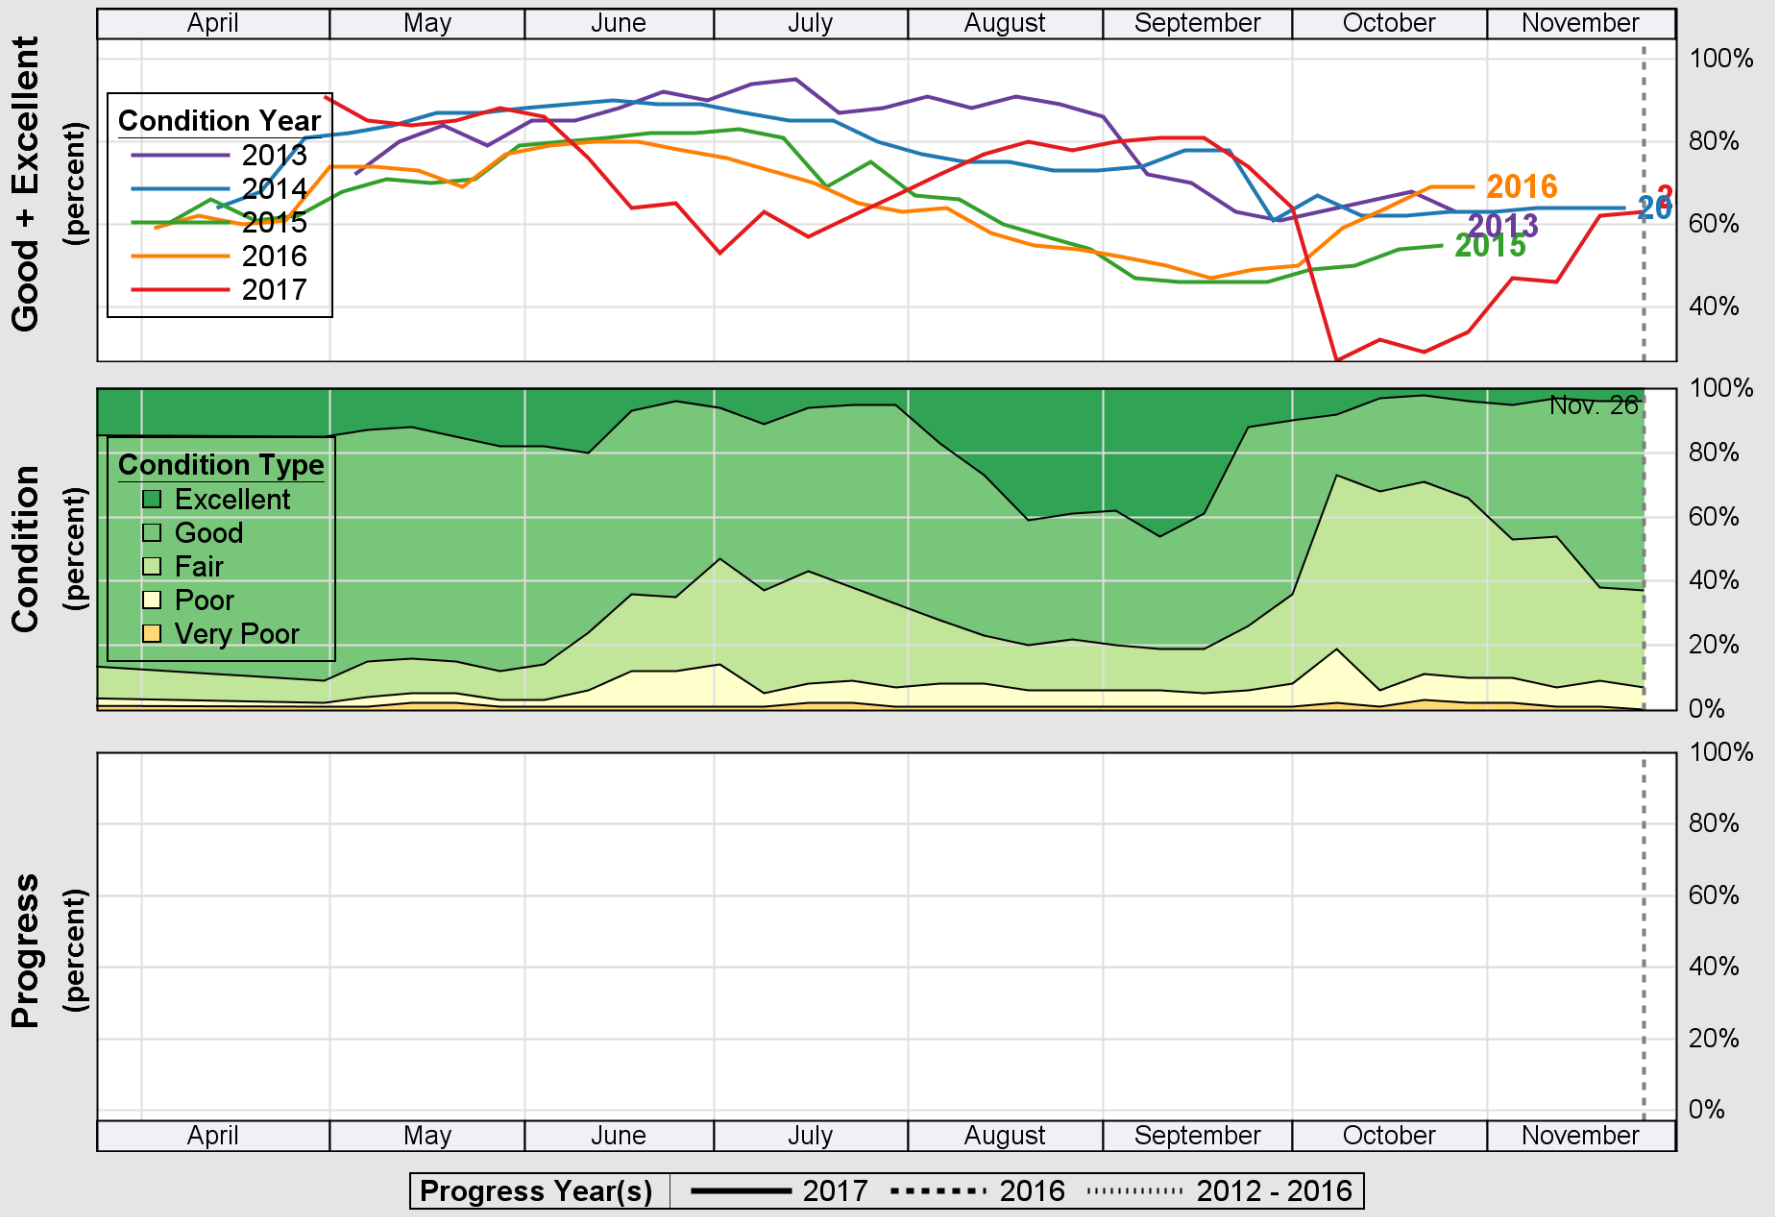

USDA

Crop Progress and Condition: Corn in Maryland , 2017

NASS

Source: National Agricultural Statistics Service (NASS), Crop Progress Report

USDA

Crop Progress and Condition: Pasture and Range in Maryland , 2017

NASS

Source: National Agricultural Statistics Service (NASS), Crop Progress Report

USDA

Crop Progress and Condition: Soybeans in Maryland , 2017

NASS

Source: National Agricultural Statistics Service (NASS), Crop Progress Report

USDA

Crop Progress and Condition: Winter Wheat in Maryland , 2017

NASS

Source: National Agricultural Statistics Service (NASS), Crop Progress Report