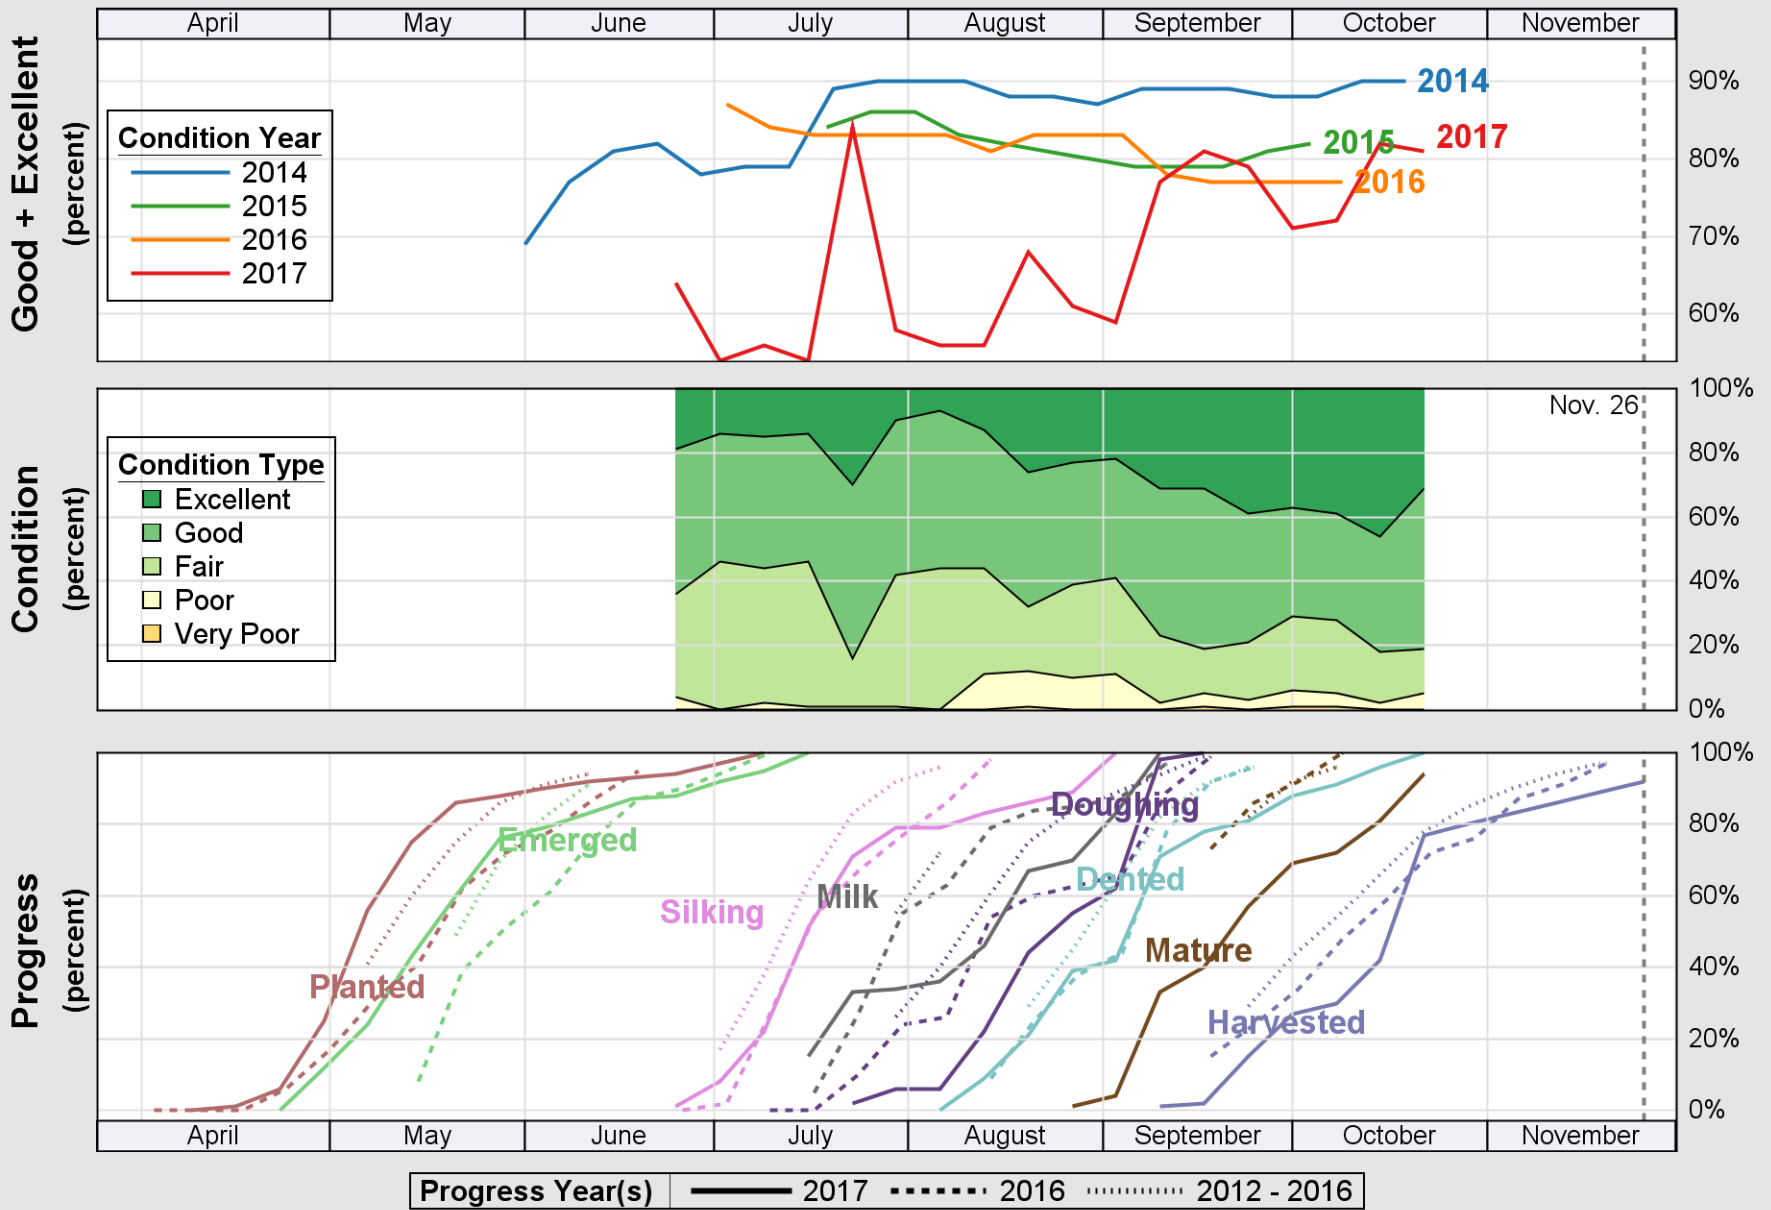

USDA

Crop Progress and Condition: Corn in Maryland , 2017

NASS

Source: National Agricultural Statistics Service (NASS), Crop Progress Report

USDA

Crop Progress and Condition: Pasture and Range in Maryland , 2017

NASS

Source: National Agricultural Statistics Service (NASS), Crop Progress Report

USDA

Crop Progress and Condition: Soybeans in Maryland , 2017

NASS

Source: National Agricultural Statistics Service (NASS), Crop Progress Report

USDA

Crop Progress and Condition: Winter Wheat in Maryland , 2017

NASS

Source: National Agricultural Statistics Service (NASS), Crop Progress Report