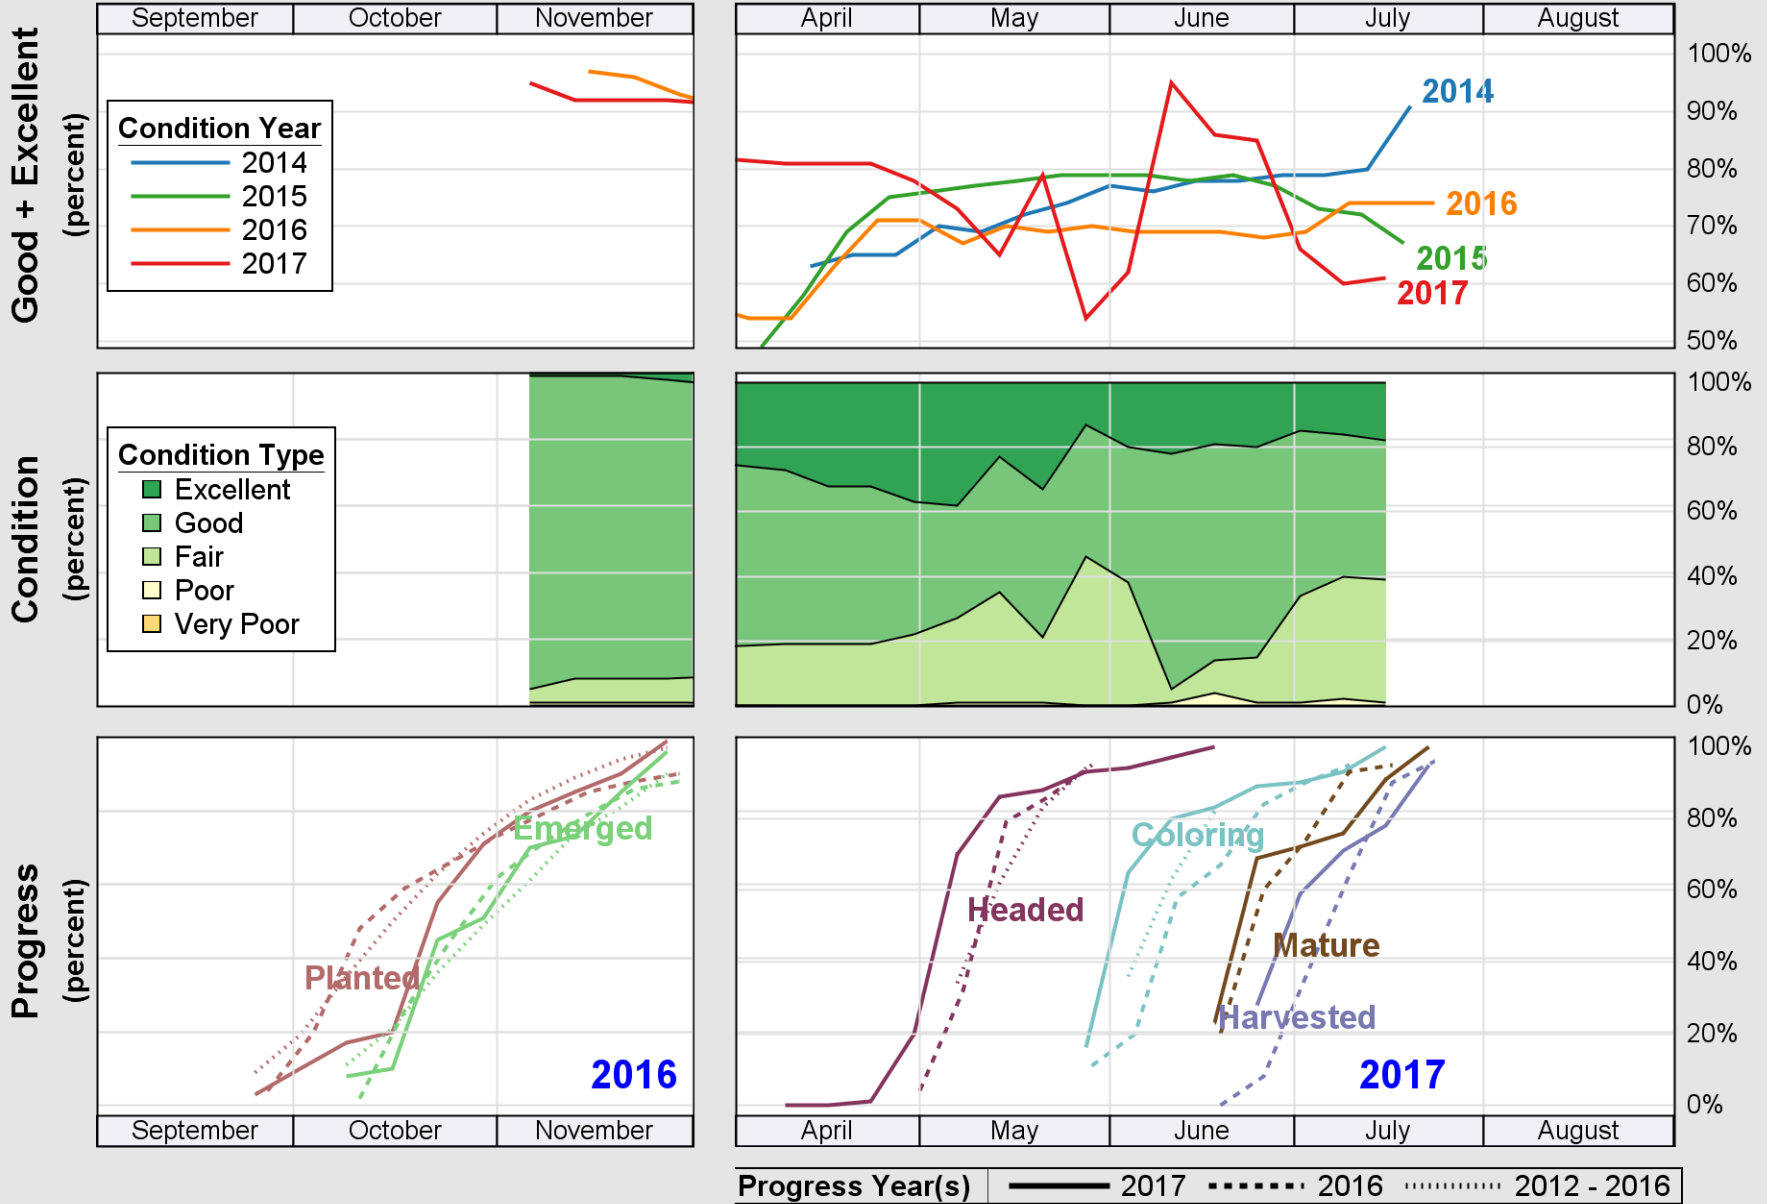

USDA

Crop Progress and Condition: Corn in Maryland , 2017

NASS

Source: National Agricultural Statistics Service (NASS), Crop Progress Report

USDA

Crop Progress and Condition: Pasture and Range in Maryland , 2017

NASS

Source: National Agricultural Statistics Service (NASS), Crop Progress Report

USDA

Crop Progress and Condition: Soybeans in Maryland , 2017

NASS

Source: National Agricultural Statistics Service (NASS), Crop Progress Report

USDA

Crop Progress and Condition: Winter Wheat in Maryland , 2017

NASS

Source: National Agricultural Statistics Service (NASS), Crop Progress Report