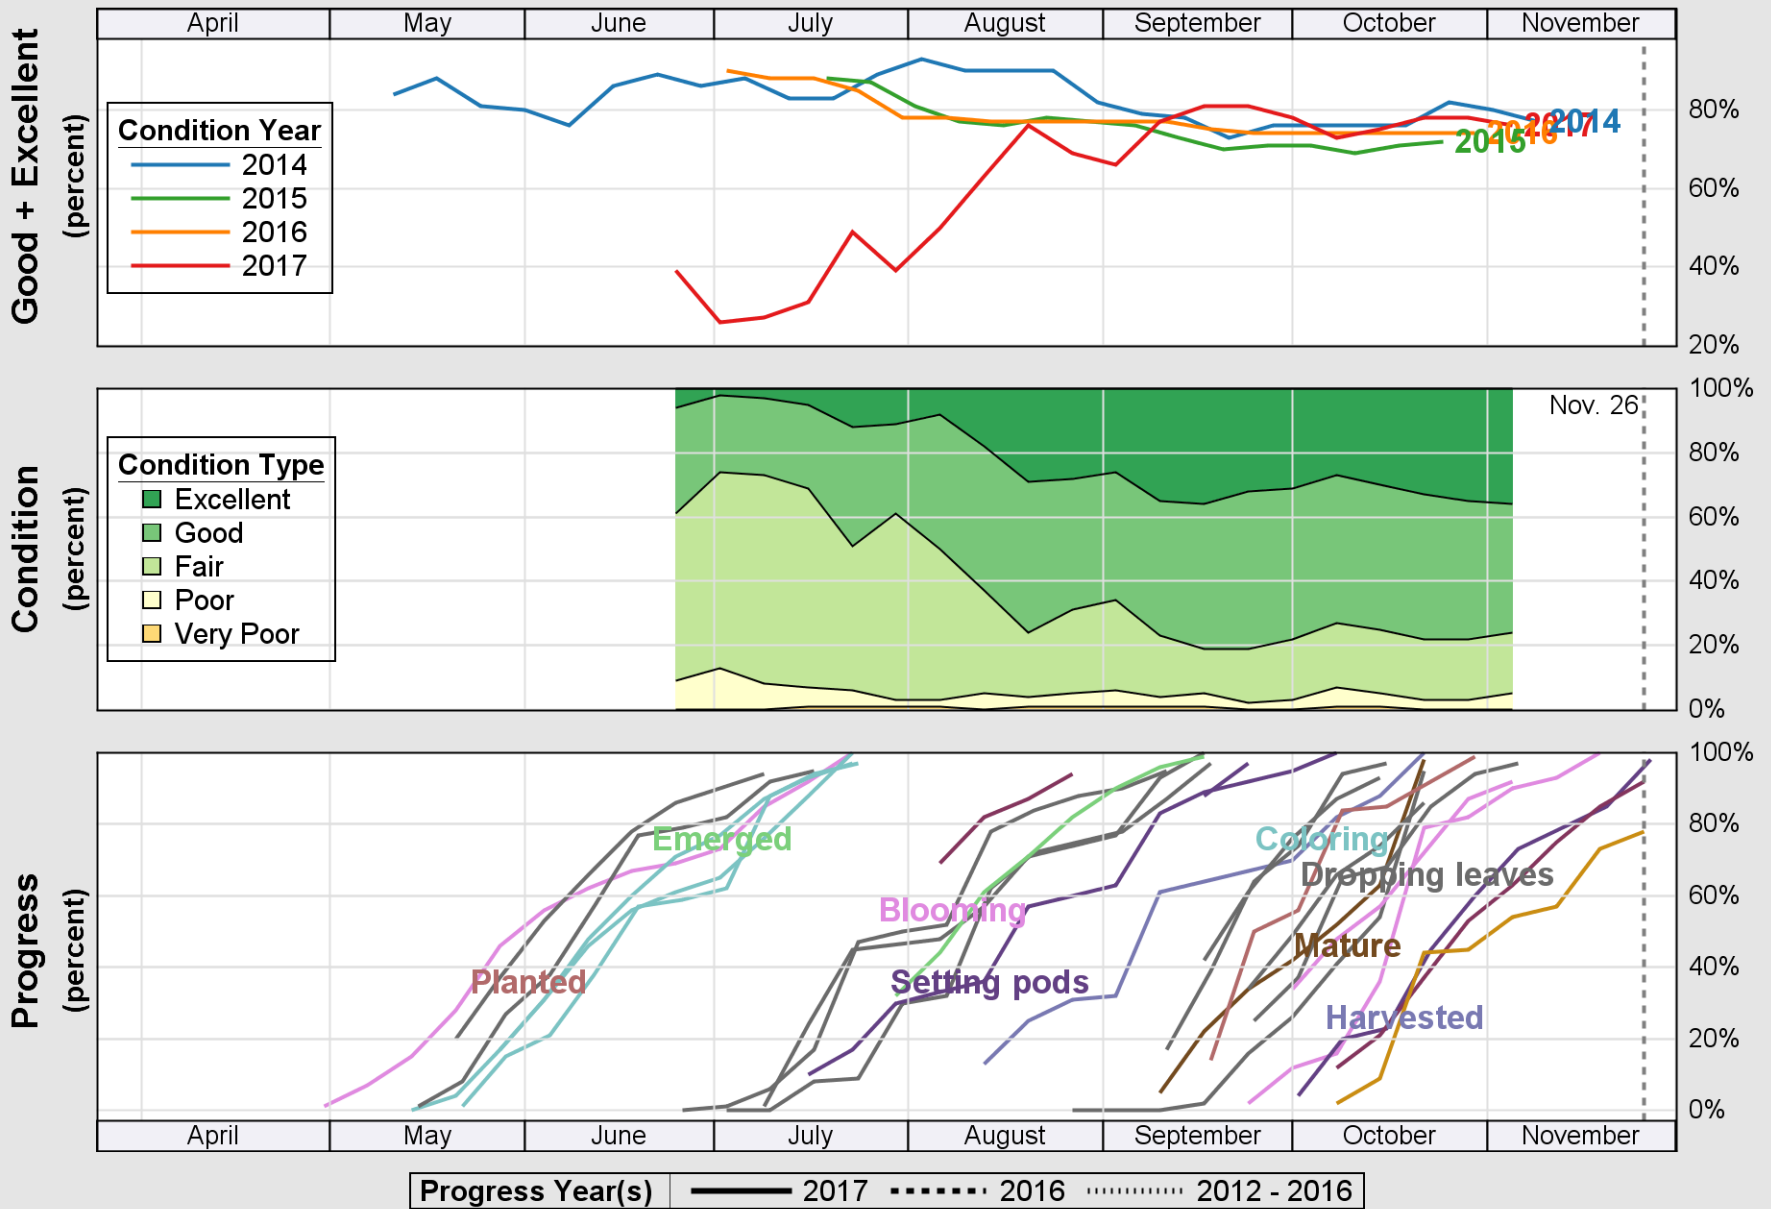

NASS

Source: National Agricultural Statistics Service (NASS), Crop Progress Report

USDA

Crop Progress and Condition: Soybeans in Maryland , 2017

NASS

Source: National Agricultural Statistics Service (NASS), Crop Progress Report

USDA

Crop Progress and Condition: Winter Wheat in Maryland , 2017

NASS

Source: National Agricultural Statistics Service (NASS), Crop Progress Report