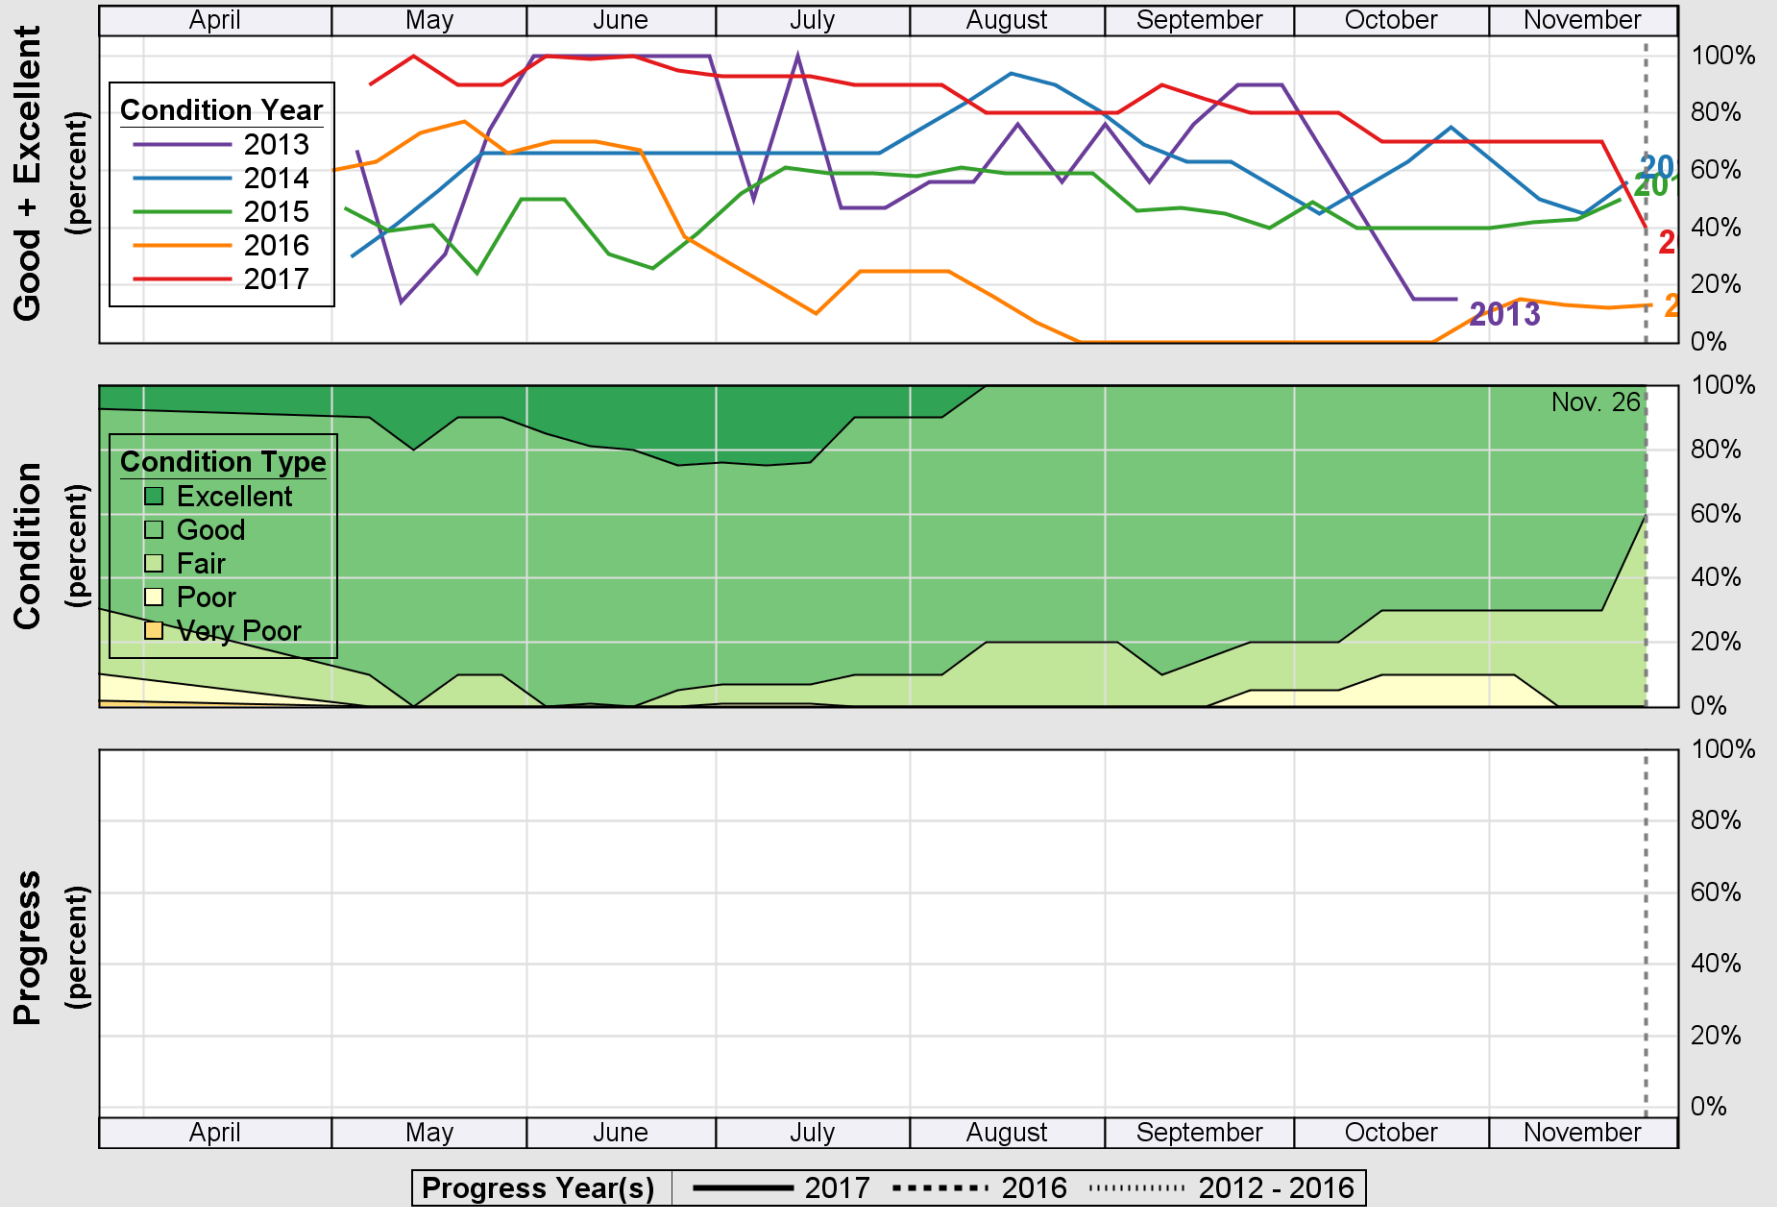

USDA

Crop Progress and Condition: Corn in Massachusetts , 2017

NASS

Source: National Agricultural Statistics Service (NASS), Crop Progress Report

USDA Crop Progress and Condition: Pasture and Range in Massachusetts, 2017 NASS

Source: National Agricultural Statistics Service (NASS), Crop Progress Report