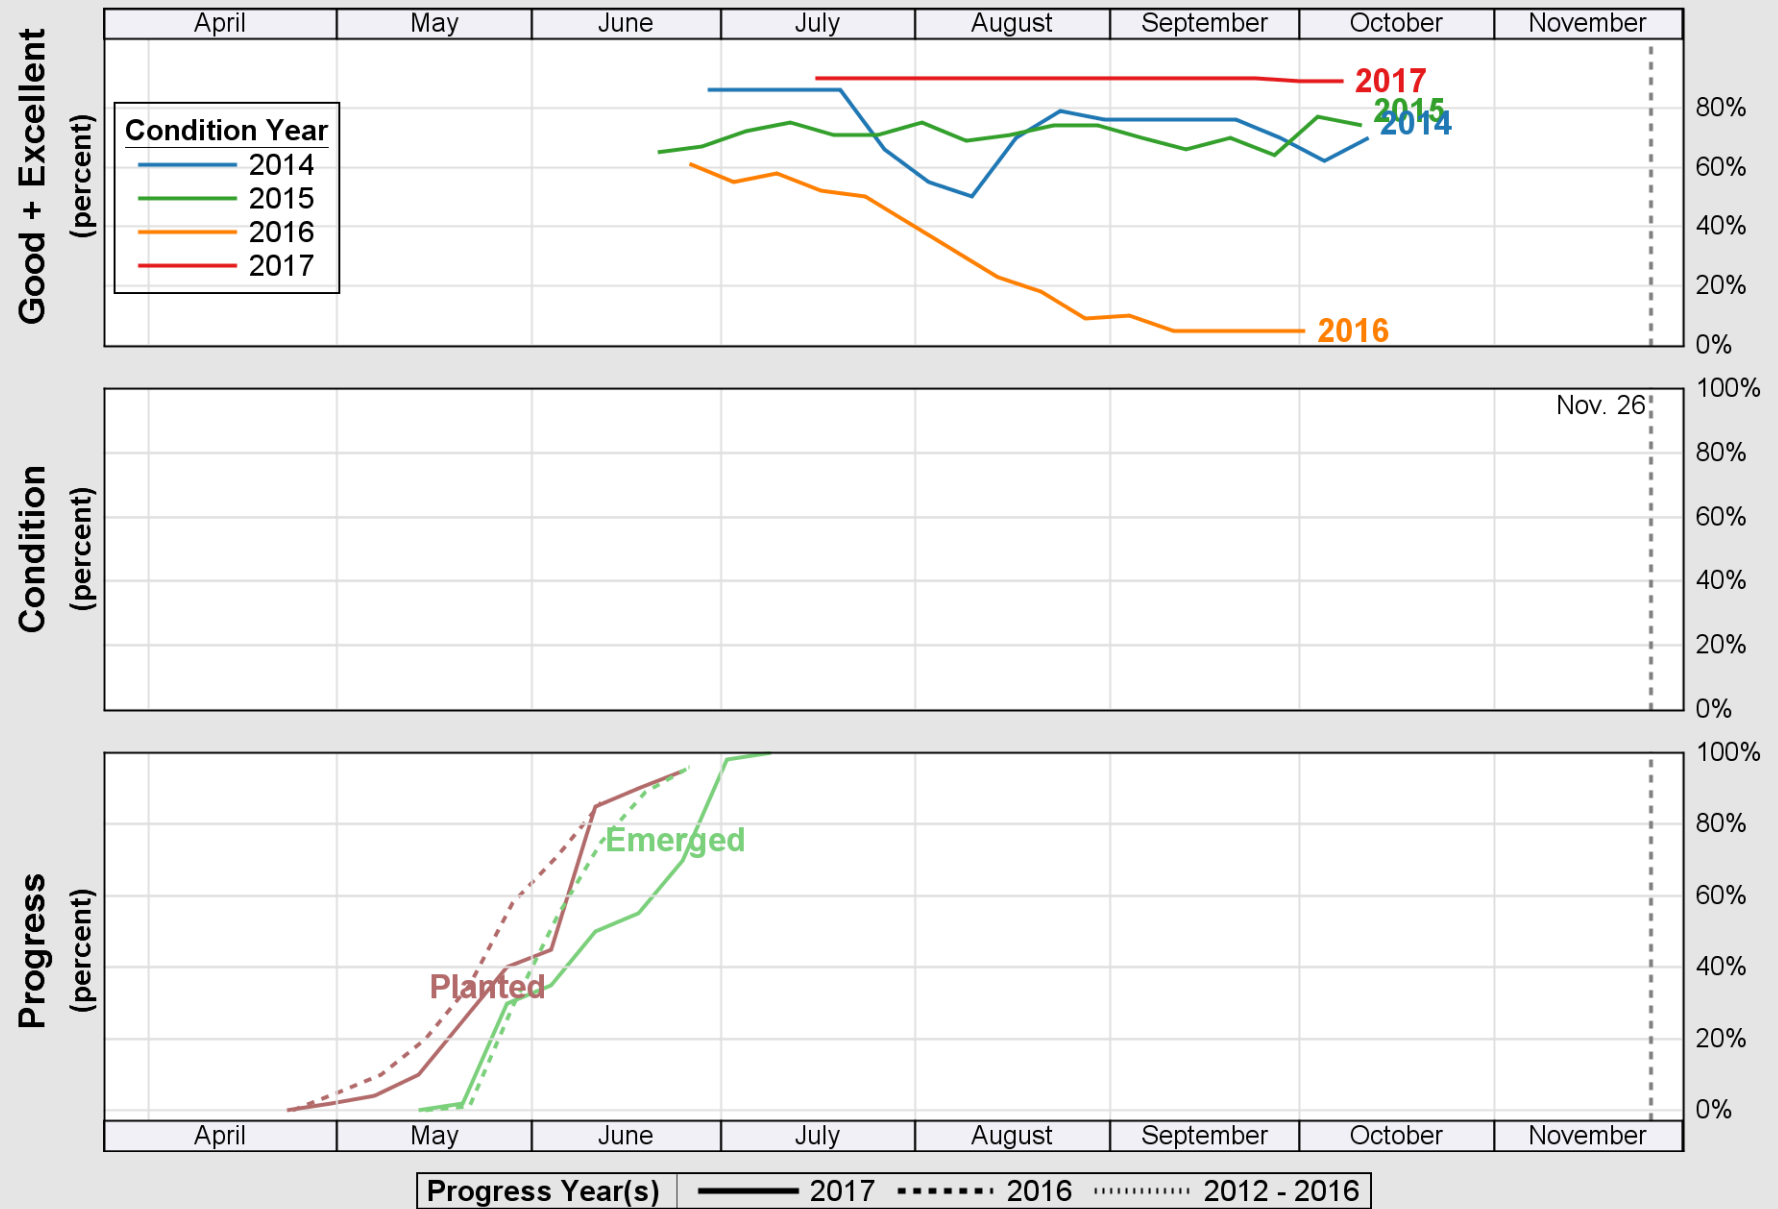

USDA

Crop Progress and Condition: Corn in Massachusetts , 2017

NASS

Source: National Agricultural Statistics Service (NASS), Crop Progress Report

USDA Crop Progress and Condition: Pasture and Range in Massachusetts, 2017 NASS

Source: National Agricultural Statistics Service (NASS), Crop Progress Report