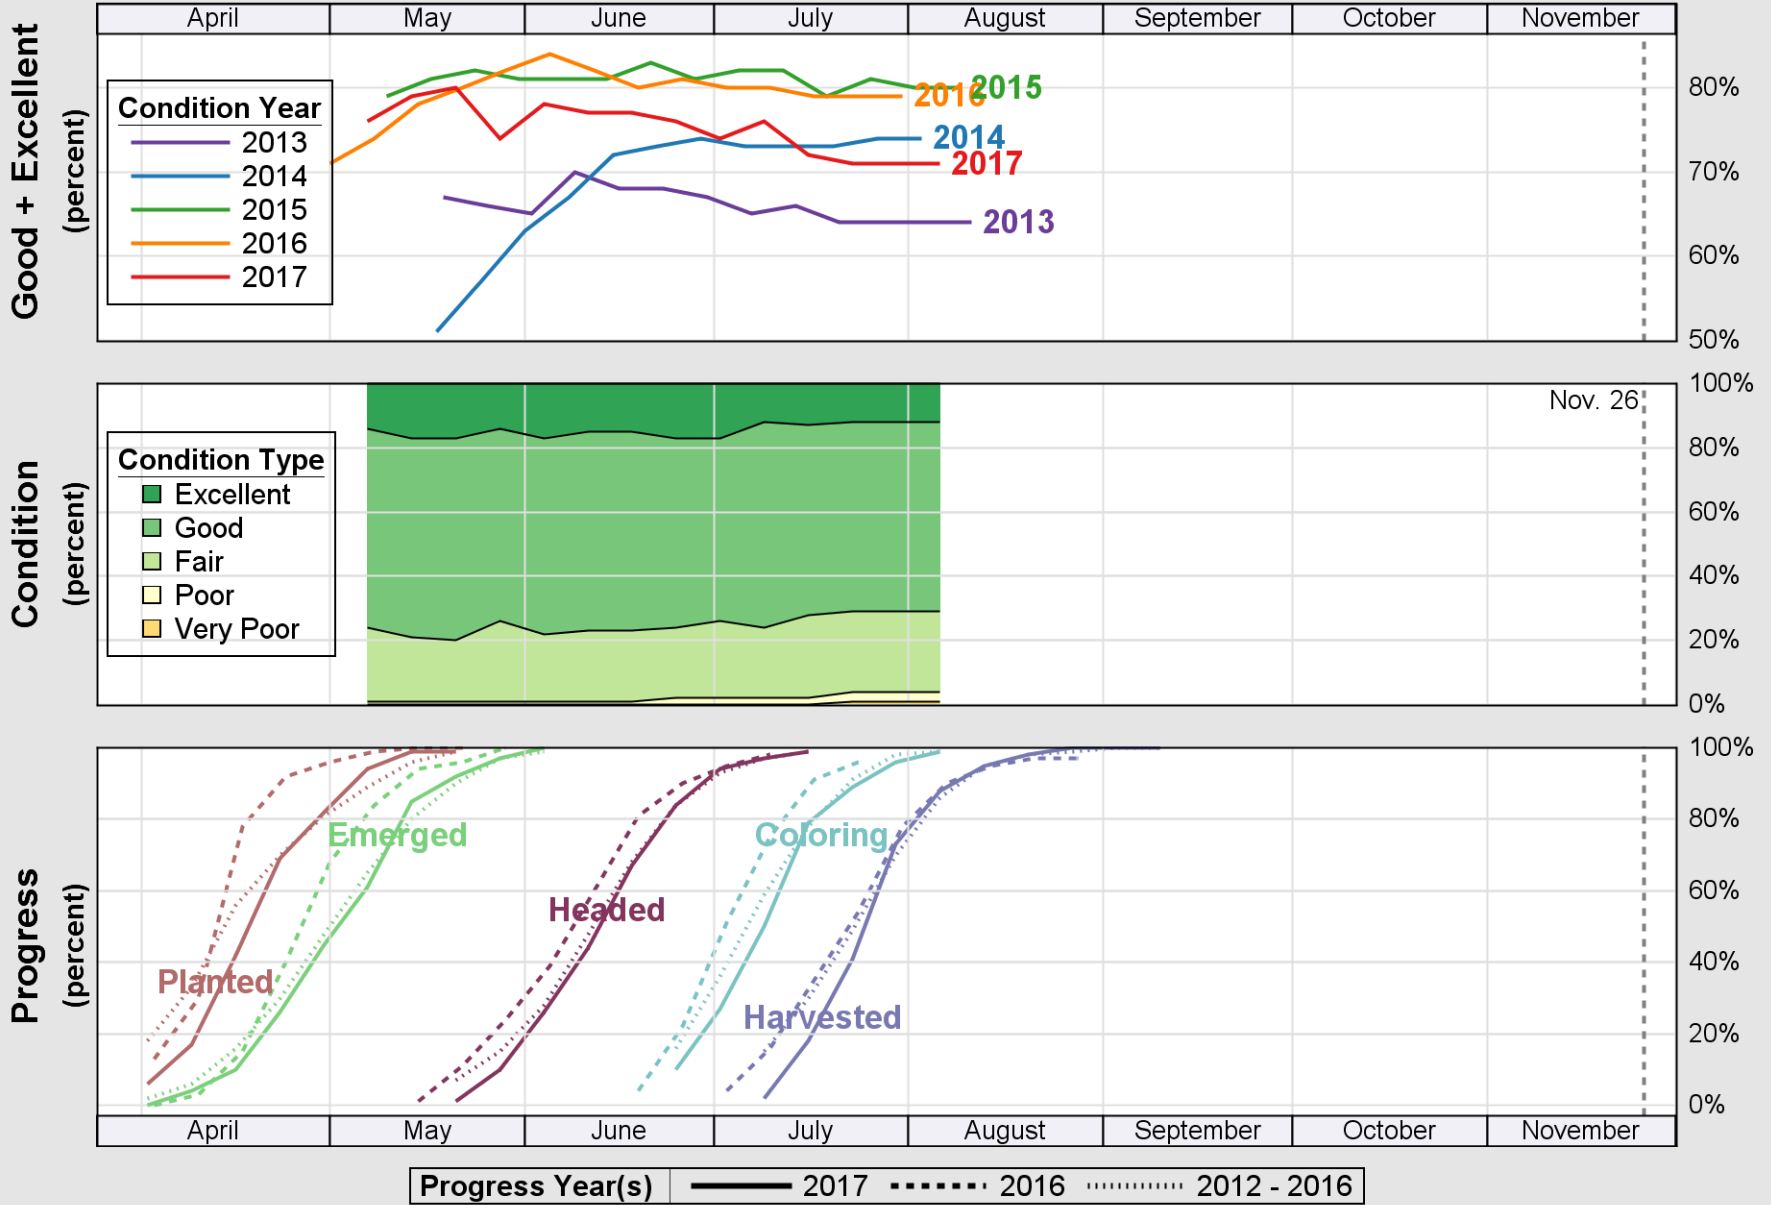

USDA

Crop Progress and Condition: Corn in Iowa , 2017

NASS

Source: National Agricultural Statistics Service (NASS), Crop Progress Report

USDA

Crop Progress and Condition: Oats in Iowa, 2017

NASS

Source: National Agricultural Statistics Service (NASS), Crop Progress Report

USDA

Crop Progress and Condition: Pasture and Range in Iowa, 2017

NASS

Source: National Agricultural Statistics Service (NASS), Crop Progress Report

USDA

Crop Progress and Condition: Soybeans in Iowa, 2017

NASS

Source: National Agricultural Statistics Service (NASS), Crop Progress Report