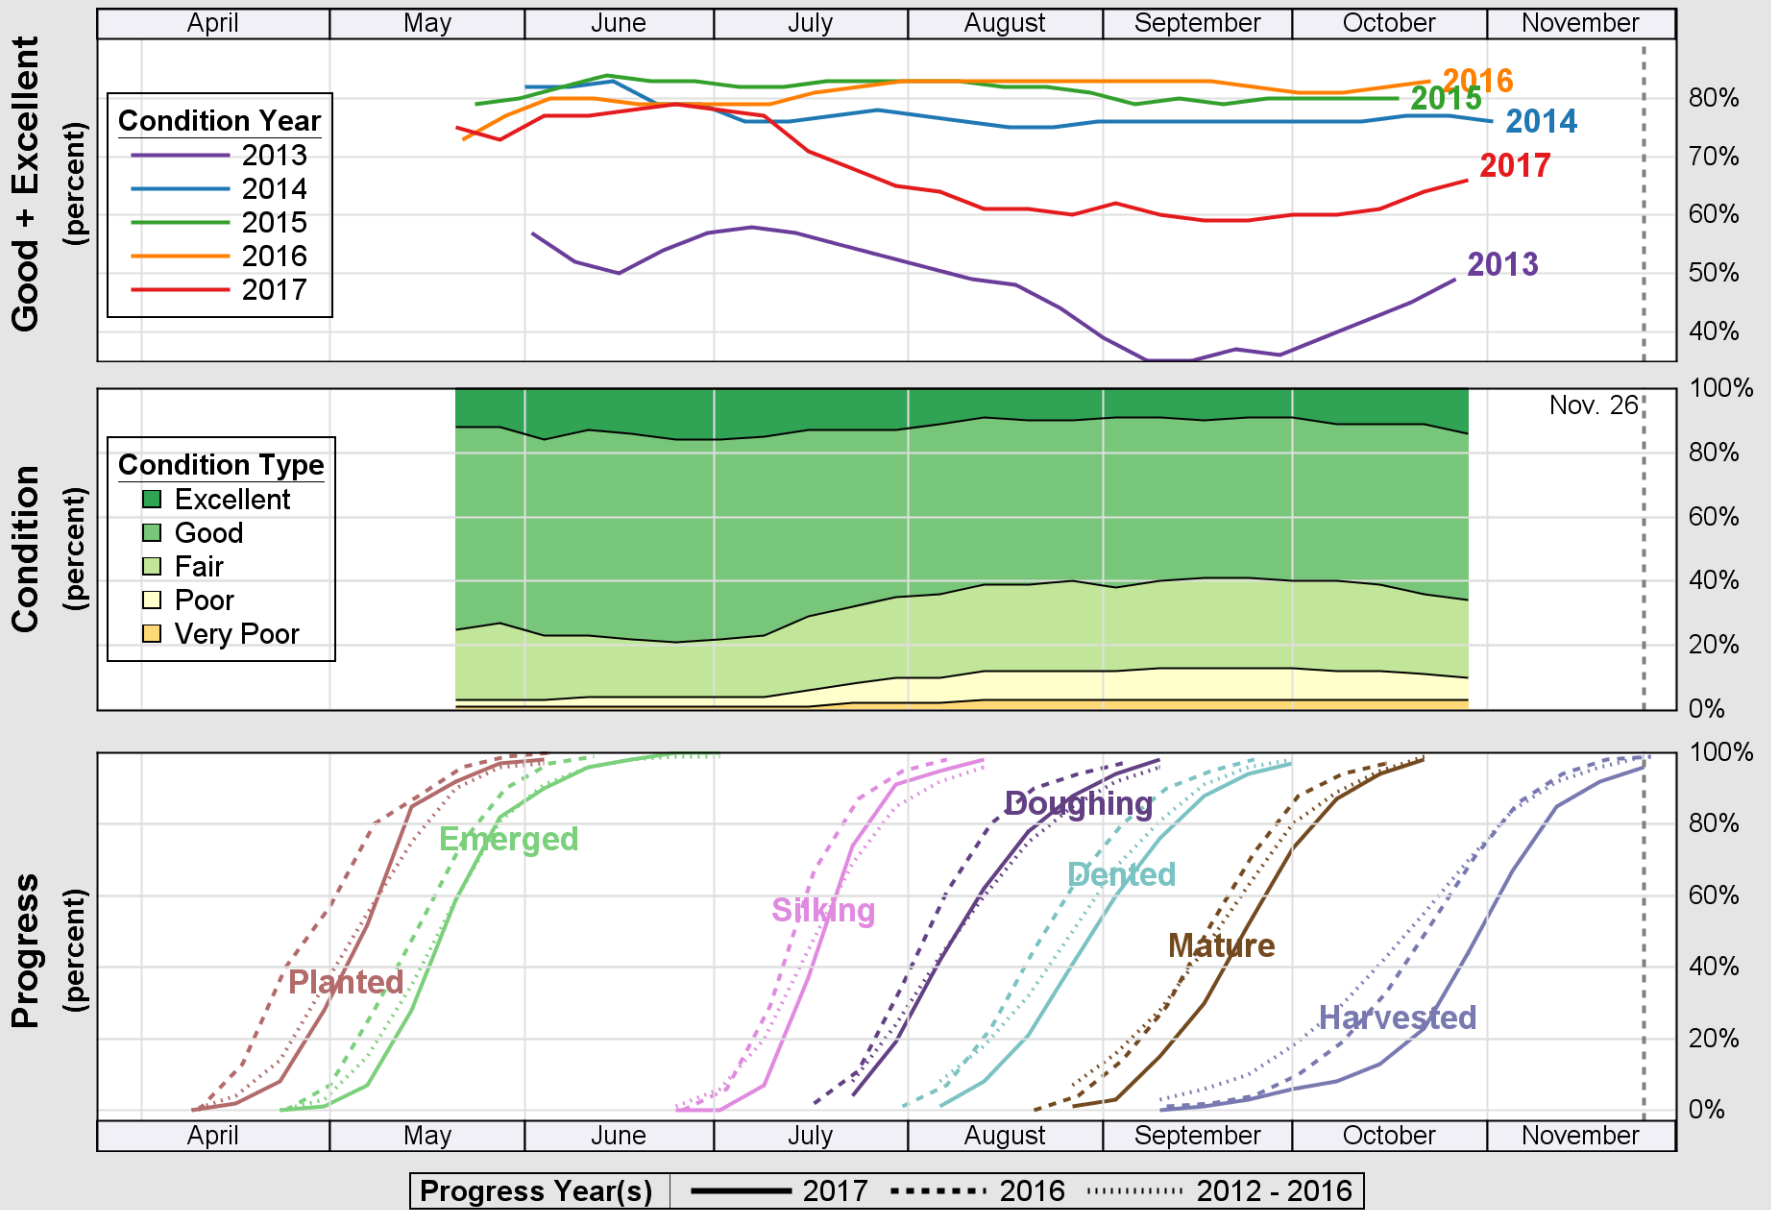

USDA

Crop Progress and Condition: Corn in Iowa , 2017

NASS

Source: National Agricultural Statistics Service (NASS), Crop Progress Report

USDA

Crop Progress and Condition: Oats in Iowa, 2017

NASS

Source: National Agricultural Statistics Service (NASS), Crop Progress Report

USDA

Crop Progress and Condition: Pasture and Range in Iowa, 2017

NASS

Source: National Agricultural Statistics Service (NASS), Crop Progress Report

USDA

Crop Progress and Condition: Soybeans in Iowa, 2017

NASS

Source: National Agricultural Statistics Service (NASS), Crop Progress Report