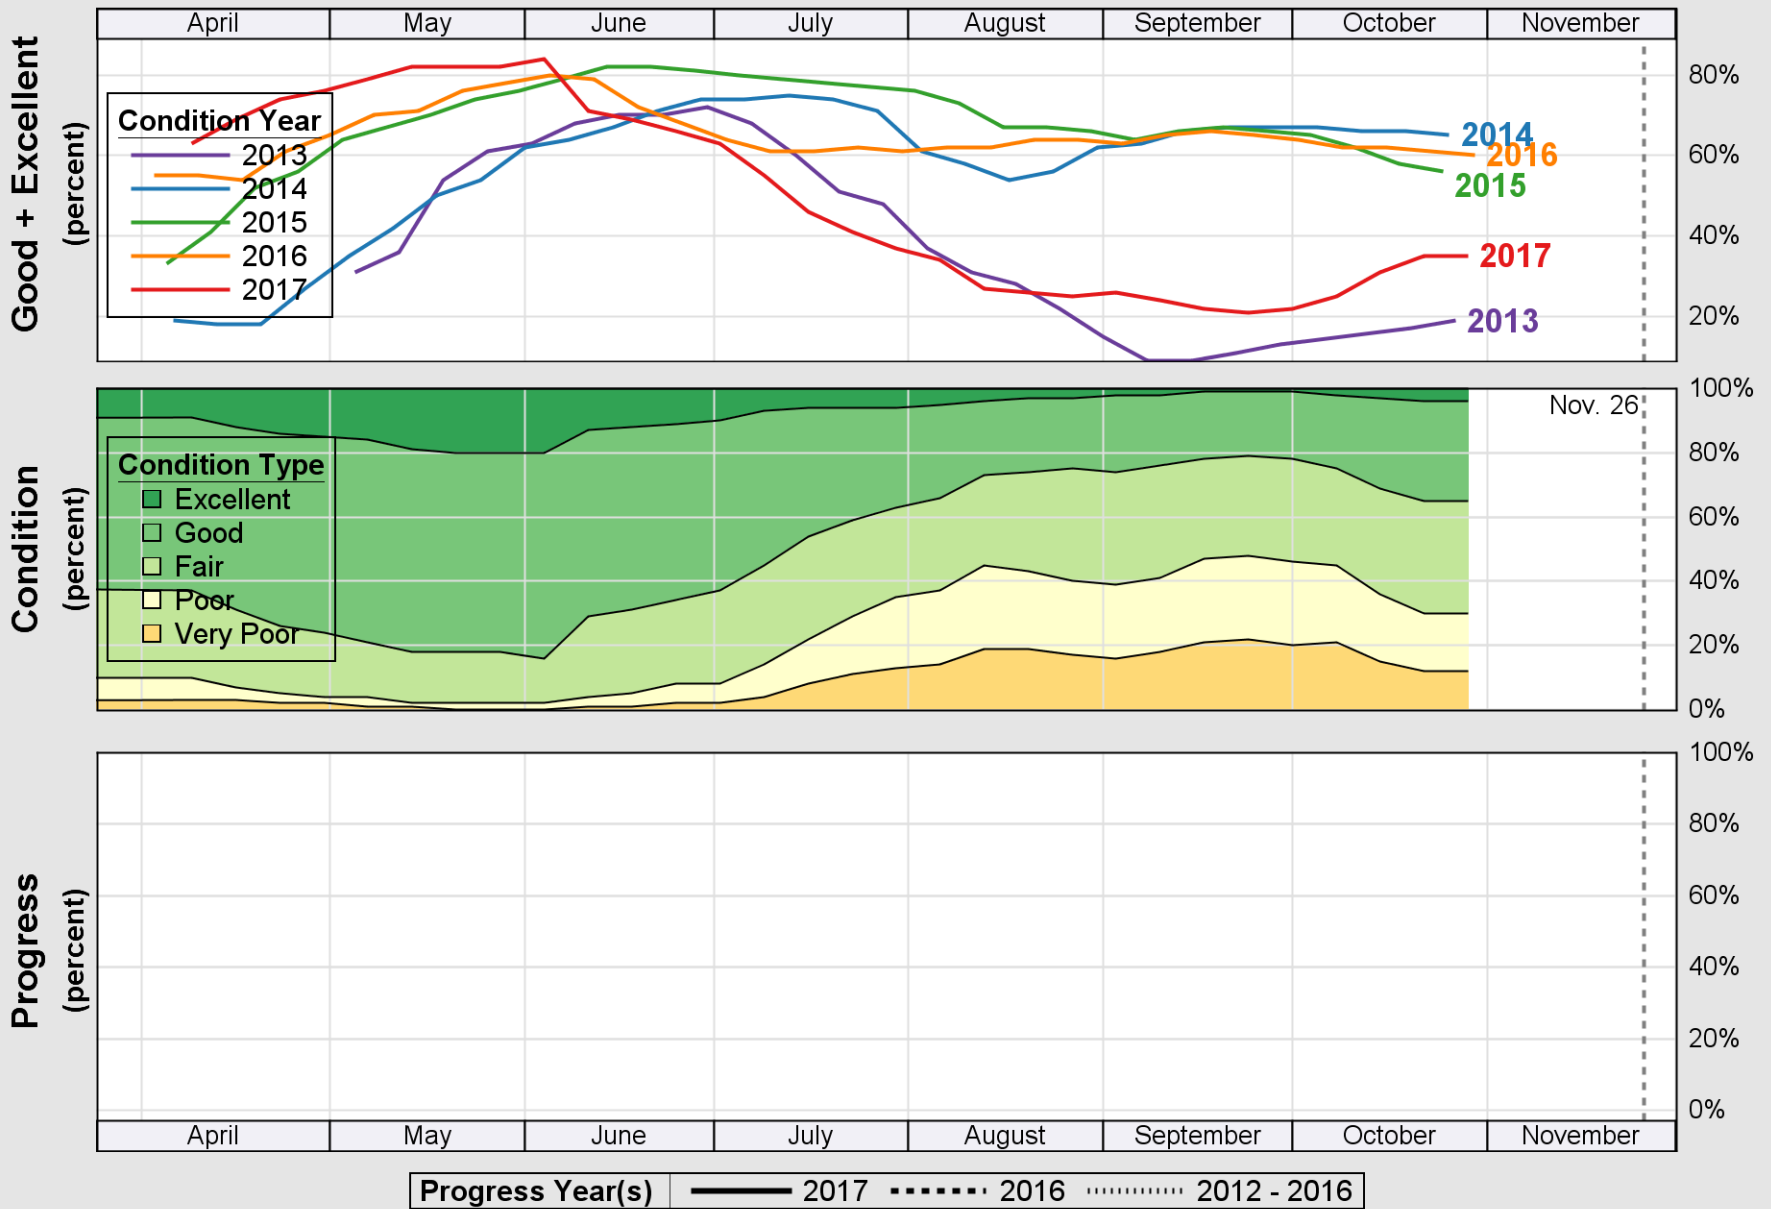

USDA

Crop Progress and Condition: Corn in Iowa , 2017

NASS

Source: National Agricultural Statistics Service (NASS), Crop Progress Report

USDA

Crop Progress and Condition: Oats in Iowa, 2017

NASS

Source: National Agricultural Statistics Service (NASS), Crop Progress Report

USDA

Crop Progress and Condition: Pasture and Range in Iowa, 2017

NASS

Source: National Agricultural Statistics Service (NASS), Crop Progress Report

USDA

Crop Progress and Condition: Soybeans in Iowa, 2017

NASS

Source: National Agricultural Statistics Service (NASS), Crop Progress Report