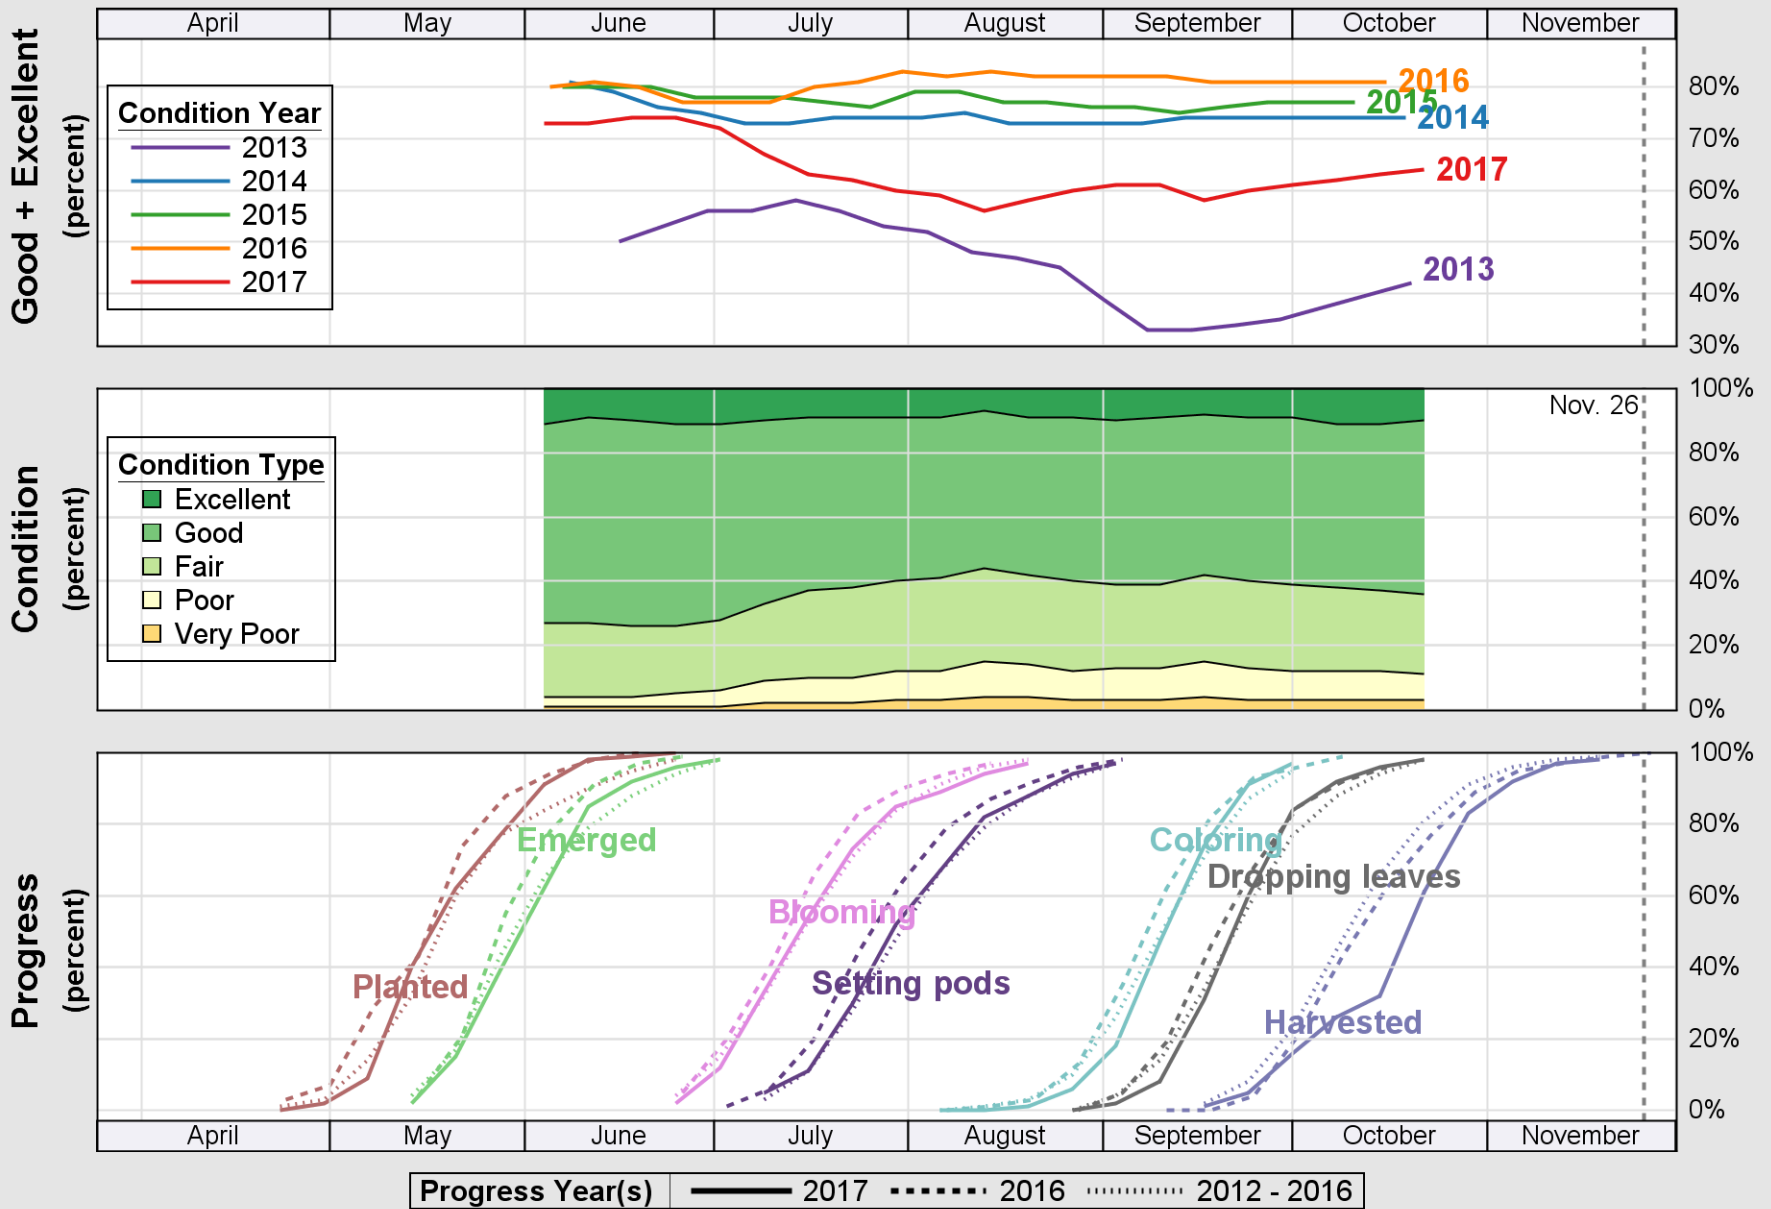

USDA

Crop Progress and Condition: Pasture and Range in Iowa, 2017

NASS

Source: National Agricultural Statistics Service (NASS), Crop Progress Report

USDA

Crop Progress and Condition: Soybeans in Iowa, 2017

NASS

Source: National Agricultural Statistics Service (NASS), Crop Progress Report